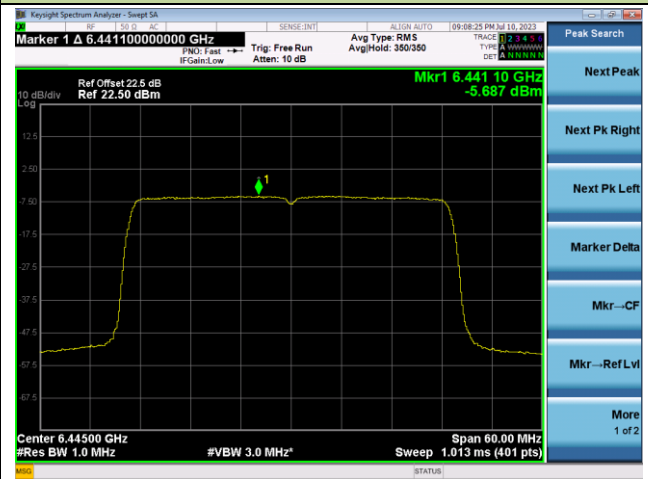

Channel 3 (5965MHz)

Channel 51 (6205MHz)

Channel 91 (6405MHz)

Channel 99 (6445MHz)

Channel 107 (6485MHz)

Channel 115 (6525MHz)

802.11ax-HE40 Power Spectral Density- Ant 1 (Nss = 1)

Channel 123 (6565MHz)

Channel 147 (6685MHz)

Channel 179 (6845MHz)

Channel 187 (6885MHz)

Channel 195 (6925MHz)

Channel 211 (7005MHz)