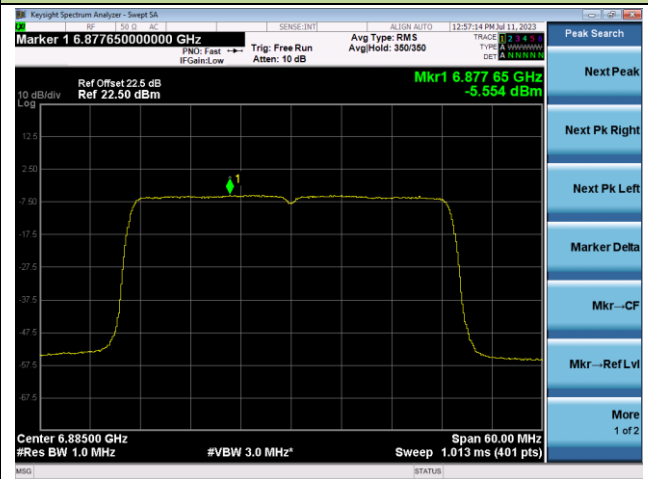

Channel 3 (5965MHz)

Channel 51 (6205MHz)

Channel 91 (6405MHz)

Channel 99 (6445MHz)

Channel 107 (6485MHz)

Channel 115 (6525MHz)

802.11ax-HE40 Power Spectral Density- Ant 1 (Nss = 1)

Channel 123 (6565MHz)

Channel 147 (6685MHz)

Channel 179 (6845MHz)

Channel 187 (6885MHz)

Channel 195 (6925MHz)

Channel 211 (7005MHz)