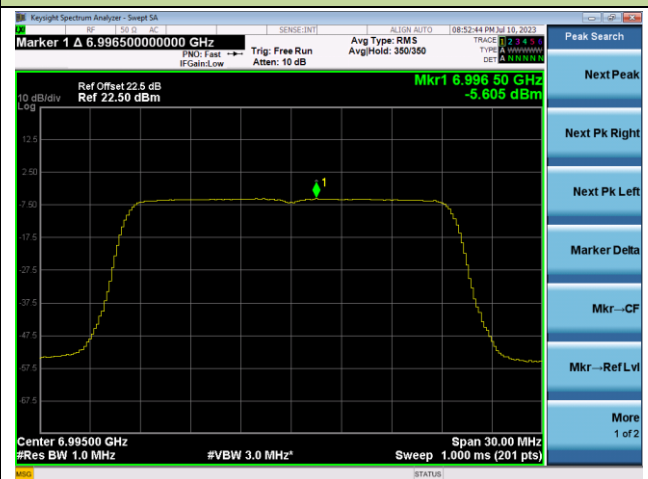

802.11ax-HE20 Power Spectral Density- Ant 1 (Nss = 1)

Channel 117 (6535MHz)

Channel 149 (6695MHz)

Channel 181 (6855MHz)

Channel 185 (6875MHz)

Channel 189 (6895MHz)

Channel 209 (6995MHz)

802.11ax-HE40 Power Spectral Density- Ant 1 (Nss = 1)