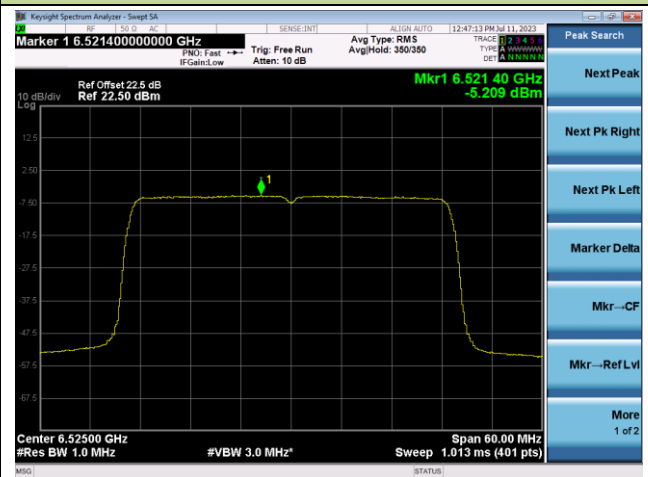

Channel 3 (5965MHz)

Channel 51 (6205MHz)

Channel 91 (6405MHz)

Channel 99 (6445MHz)

Channel 107 (6485MHz)

Channel 115 (6525MHz)

802.11ax-HE40 Power Spectral Density- Ant 0 (Nss = 1)

Channel 123 (6565MHz)