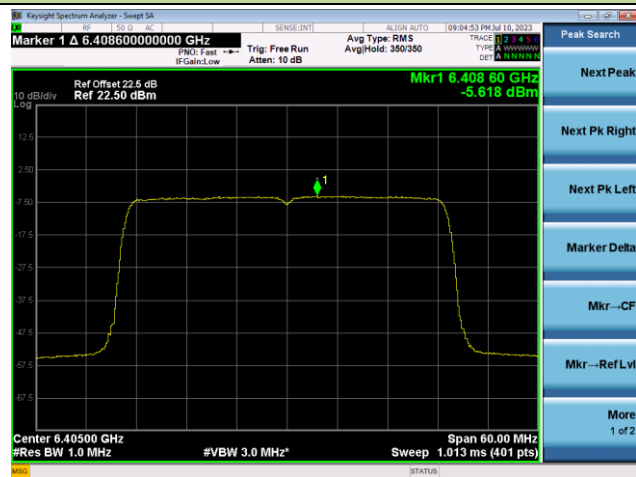

Channel 91 (6405MHz)