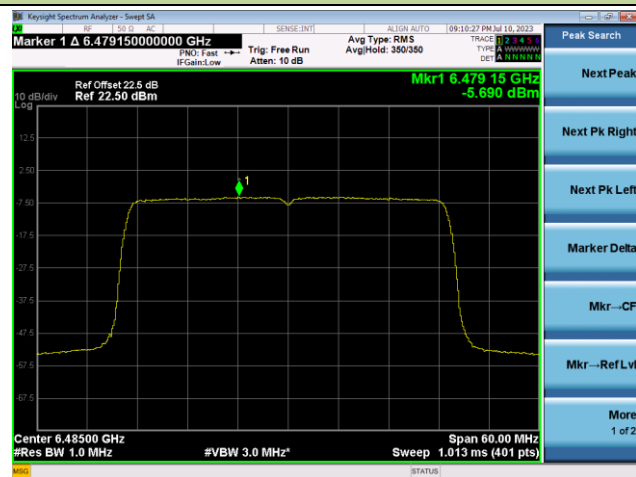

Channel 3 (5965MHz)

Channel 51 (6205MHz)

Channel 91 (6405MHz)

Channel 99 (6445MHz)

Channel 107 (6485MHz)

Channel 115 (6525MHz)

802.11ax-HE40 Power Spectral Density- Ant 0 (Nss = 1)

Channel 123 (6565MHz)