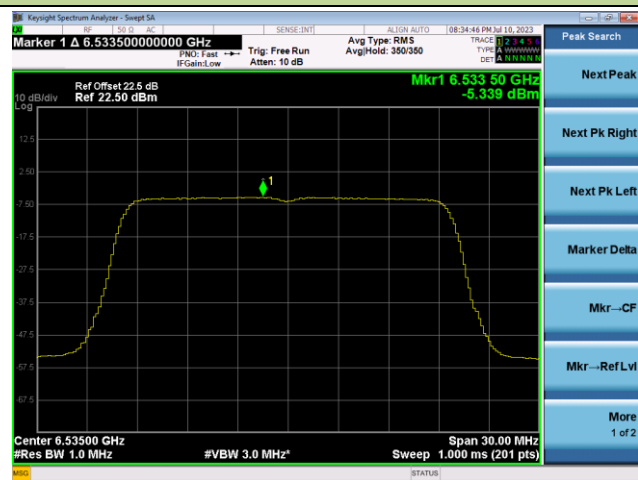

802.11ax-HE20 Power Spectral Density- Ant 0 (Nss = 1)

Channel 117 (6535MHz)

Channel 149 (6695MHz)

Channel 181 (6855MHz)

Channel 185 (6875MHz)

Channel 189 (6895MHz)

Channel 209 (6995MHz)

802.11ax-HE40 Power Spectral Density- Ant 0 (Nss = 1)