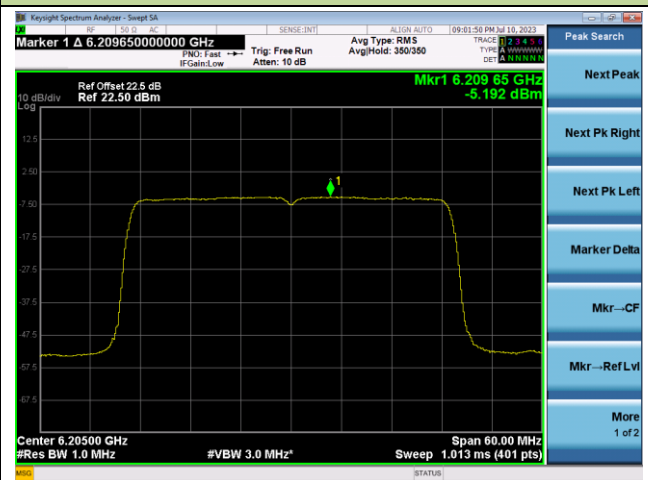

Channel 51 (6205MHz)