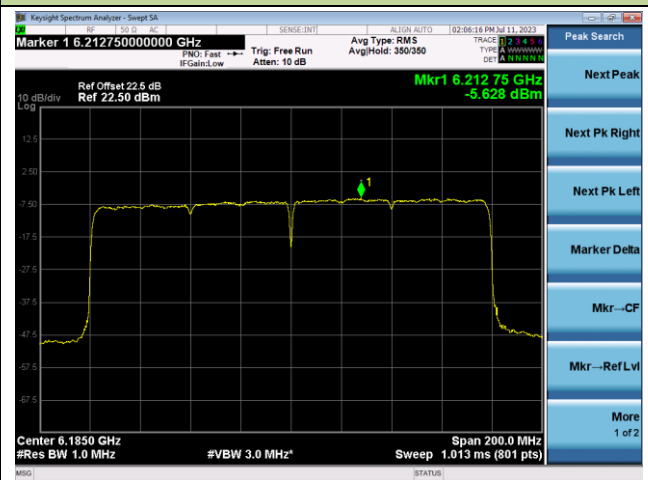

Channel 199 (6945MHz)

Channel 215 (7025MHz)

802.11ax-HE160 Power Spectral Density- Ant 0 (Nss = 1)

Channel 15 (6025MHz)

Channel 47 (6185MHz)

Channel 79 (6345MHz)

Channel 111 (6505MHz)

Channel 143 (6665MHz)