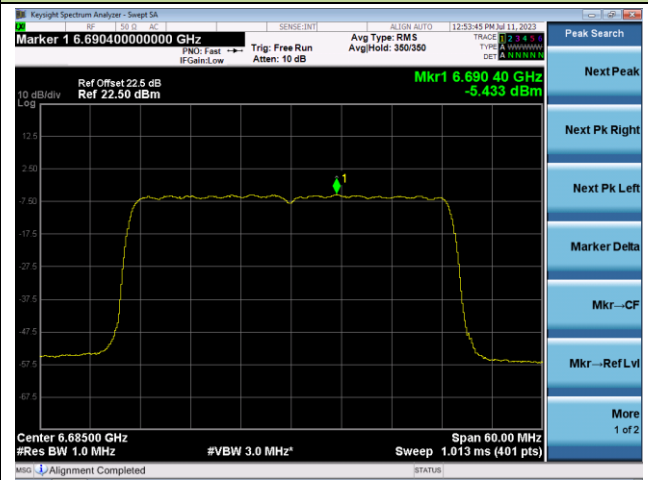

Channel 3 (5965MHz)

Channel 51 (6205MHz)

Channel 91 (6405MHz)

Channel 99 (6445MHz)

Channel 107 (6485MHz)

Channel 115 (6525MHz)

802.11ax-HE40 Power Spectral Density- Ant 1 (Nss = 1)

Channel 123 (6565MHz)

Channel 147 (6685MHz)

Channel 179 (6845MHz)

Channel 187 (6885MHz)

Channel 195 (6925MHz)

Channel 211 (7005MHz)