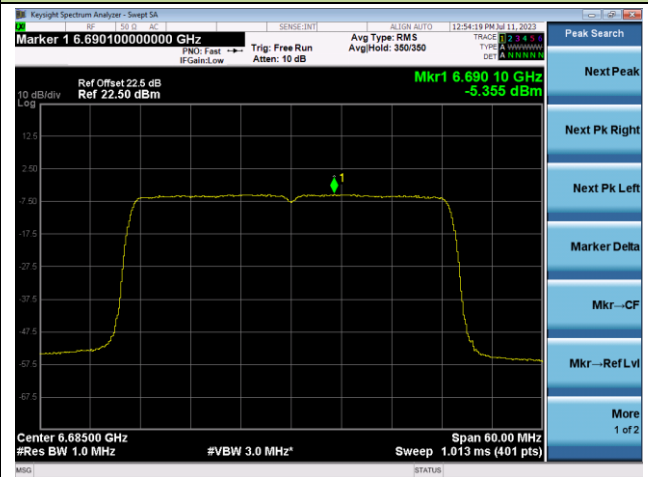

Channel 3 (5965MHz)

Channel 51 (6205MHz)

Channel 91 (6405MHz)

Channel 99 (6445MHz)

Channel 107 (6485MHz)

Channel 115 (6525MHz)

802.11ax-HE40 Power Spectral Density- Ant 0 (Nss = 1)

Channel 123 (6565MHz)

Channel 147 (6685MHz)

Channel 179 (6845MHz)

Channel 187 (6885MHz)

Channel 195 (6925MHz)

Channel 211 (7005MHz)

802.11ax-HE80 Power Spectral Density- Ant 0 (Nss = 1)

Channel 7 (5985MHz)

Channel 55 (6225MHz)