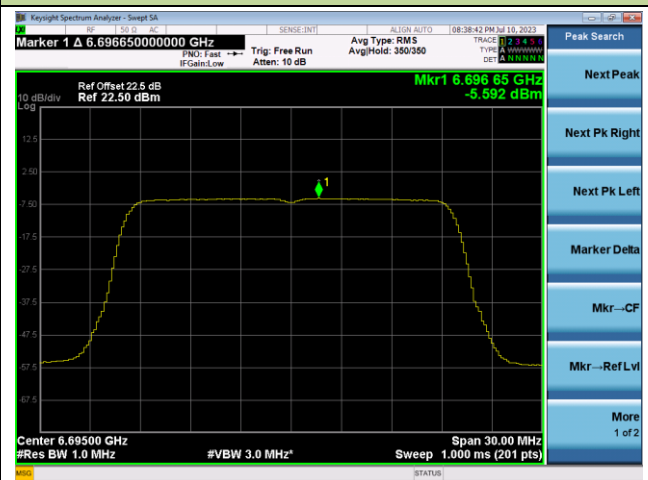

802.11ax-HE20 Power Spectral Density- Ant 0 (Nss = 1)

Channel 117 (6535MHz)

Channel 149 (6695MHz)

Channel 181 (6855MHz)

Channel 185 (6875MHz)

Channel 189 (6895MHz)

Channel 209 (6995MHz)

802.11ax-HE40 Power Spectral Density- Ant 0 (Nss = 1)