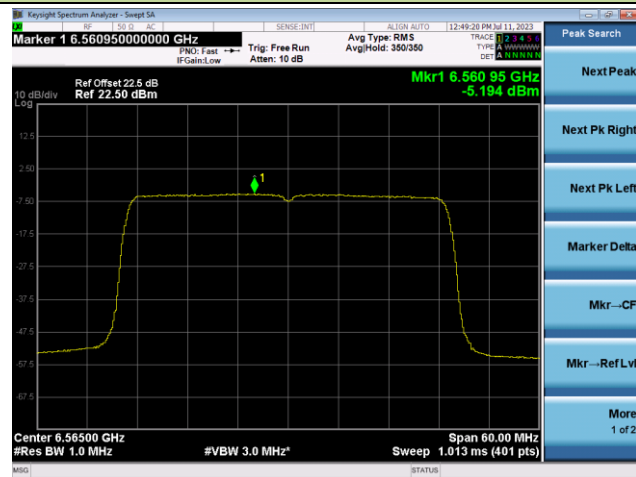

Channel 3 (5965MHz)

Channel 51 (6205MHz)

Channel 91 (6405MHz)

Channel 99 (6445MHz)

Channel 107 (6485MHz)

Channel 115 (6525MHz)

802.11ax-HE40 Power Spectral Density- Ant 0 (Nss = 1)

Channel 123 (6565MHz)