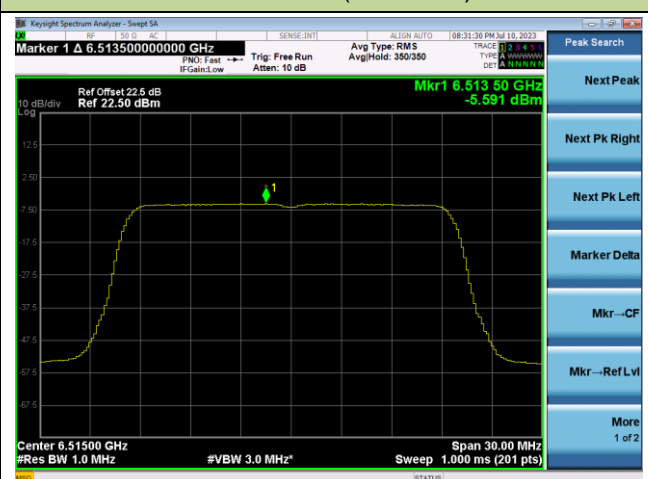

Channel 175 (6825MHz)

802.11ax-HE20 Power Spectral Density- Ant 1 (Nss = 1)

Channel 1 (5955MHz)

Channel 49 (6195MHz)

Channel 93 (6415MHz)

Channel 97 (6435MHz)

Channel 105 (6475MHz)

Channel 113 (6515MHz)