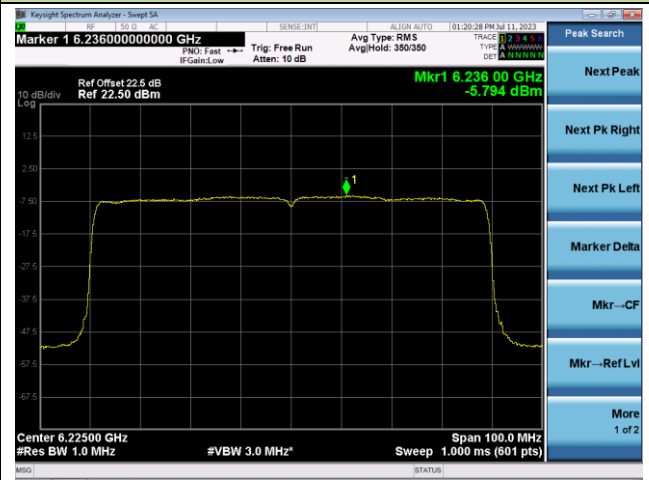

Channel 147 (6685MHz)

Channel 179 (6845MHz)

Channel 187 (6885MHz)

Channel 195 (6925MHz)

Channel 211 (7005MHz)

802.11ax-HE80 Power Spectral Density- Ant 0 (Nss = 1)

Channel 7 (5985MHz)

Channel 55 (6225MHz)

Channel 87 (6385MHz)

Channel 103 (6465MHz)

Channel 119 (6545MHz)

Channel 135 (6625MHz)

802.11ax-HE80 Power Spectral Density- Ant 0 (Nss = 1)

Channel 151 (6705MHz)

Channel 167 (6785MHz)

Channel 183 (6865MHz)