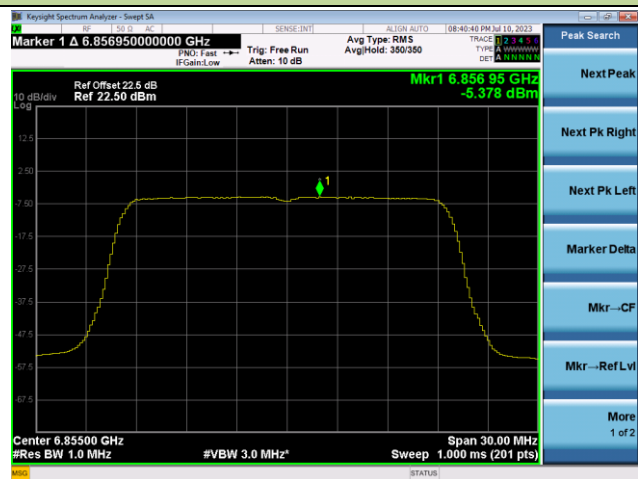

802.11ax-HE20 Power Spectral Density- Ant 0 (Nss = 1)

Channel 117 (6535MHz)

Channel 149 (6695MHz)

Channel 181 (6855MHz)

Channel 185 (6875MHz)

Channel 189 (6895MHz)

Channel 209 (6995MHz)

802.11ax-HE40 Power Spectral Density- Ant 0 (Nss = 1)