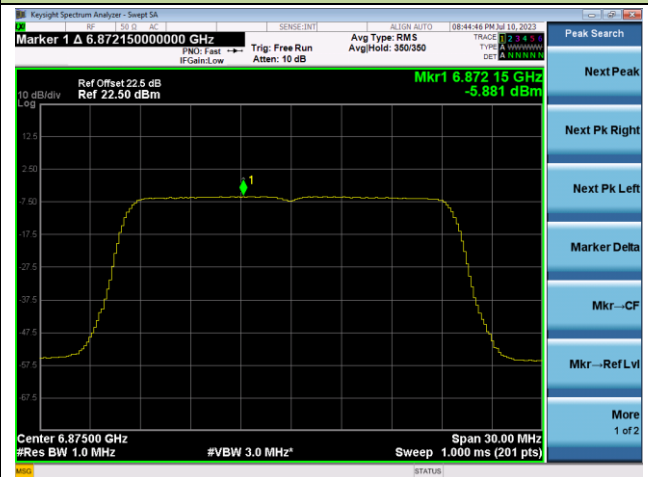

802.11ax-HE20 Power Spectral Density- Ant 1 (Nss = 1)

Channel 117 (6535MHz)

Channel 149 (6695MHz)

Channel 181 (6855MHz)

Channel 185 (6875MHz)

Channel 189 (6895MHz)

Channel 209 (6995MHz)

802.11ax-HE40 Power Spectral Density- Ant 1 (Nss = 1)