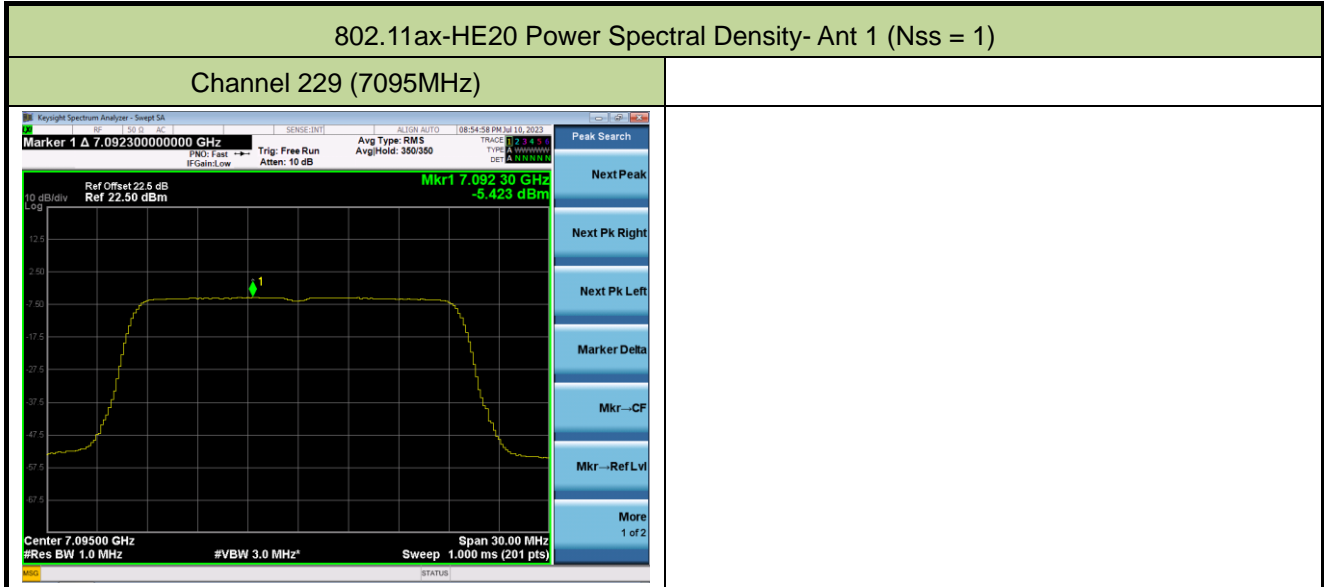

802.11ax-HE20 Power Spectral Density- Ant 1 (Nss = 1)

Channel 117 (6535MHz)

Channel 149 (6695MHz)

Channel 181 (6855MHz)

Channel 185 (6875MHz)

Channel 189 (6895MHz)

Channel 209 (6995MHz)

802.11ax-HE40 Power Spectral Density- Ant 1 (Nss = 1)