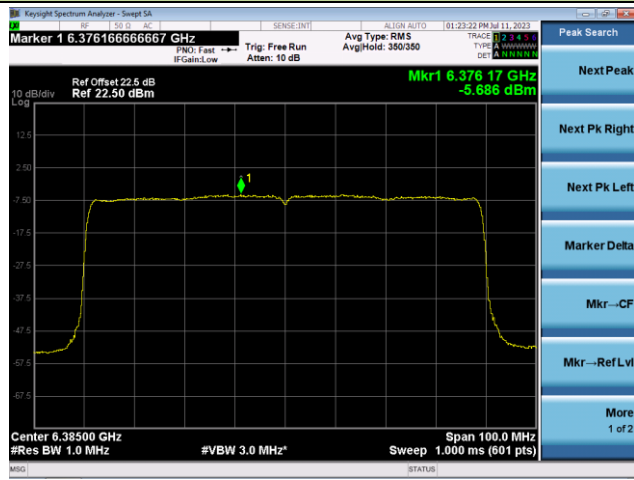

Channel 147 (6685MHz)

Channel 179 (6845MHz)

Channel 187 (6885MHz)

Channel 195 (6925MHz)

Channel 211 (7005MHz)

802.11ax-HE80 Power Spectral Density- Ant 0 (Nss = 1)

Channel 7 (5985MHz)

Channel 55 (6225MHz)

Channel 87 (6385MHz)

Channel 103 (6465MHz)

Channel 119 (6545MHz)

Channel 135 (6625MHz)

802.11ax-HE80 Power Spectral Density- Ant 0 (Nss = 1)

Channel 151 (6705MHz)

Channel 167 (6785MHz)

Channel 183 (6865MHz)