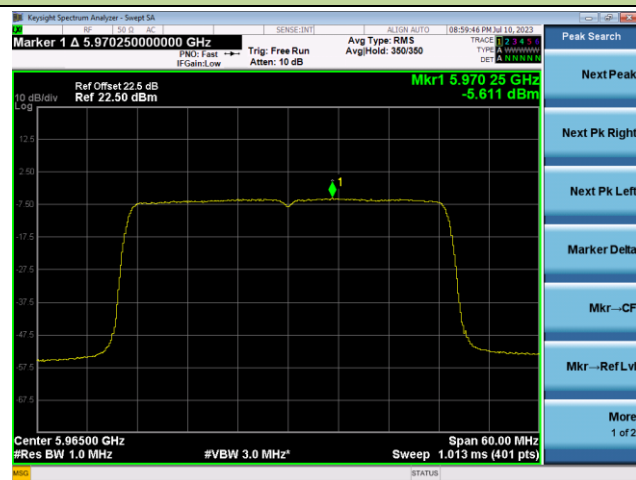

802.11ax-HE40 Power Spectral Density- Ant 1 (Nss = 1)

Channel 3 (5965MHz)