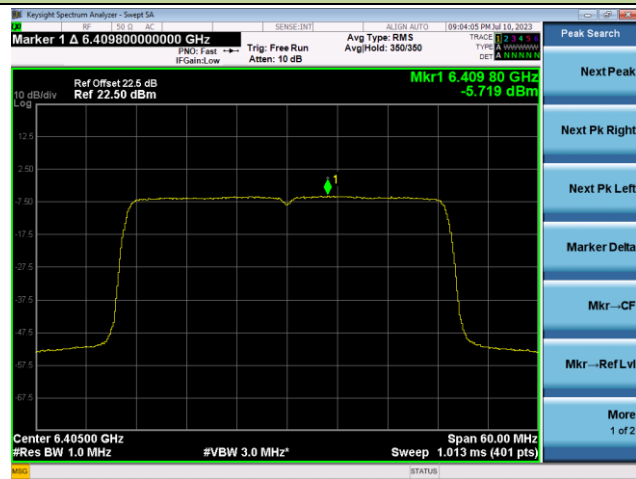

Channel 91 (6405MHz)