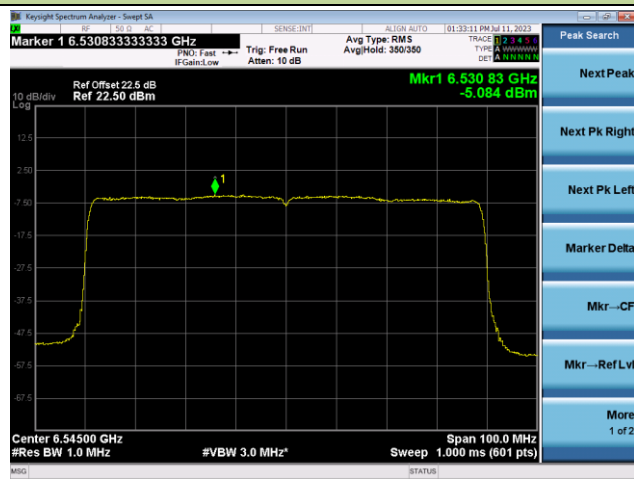

Channel 147 (6685MHz)

Channel 179 (6845MHz)

Channel 187 (6885MHz)

Channel 195 (6925MHz)

Channel 211 (7005MHz)

802.11ax-HE80 Power Spectral Density- Ant 0 (Nss = 1)

Channel 7 (5985MHz)

Channel 55 (6225MHz)

Channel 87 (6385MHz)

Channel 103 (6465MHz)

Channel 119 (6545MHz)

Channel 135 (6625MHz)

802.11ax-HE80 Power Spectral Density- Ant 0 (Nss = 1)

Channel 151 (6705MHz)

Channel 167 (6785MHz)

Channel 183 (6865MHz)