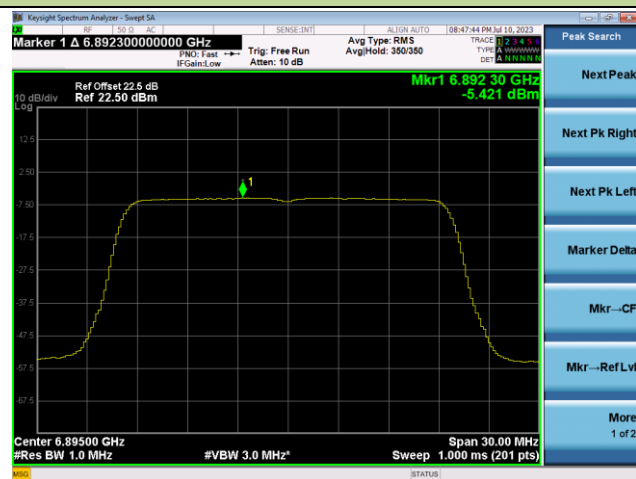

802.11ax-HE20 Power Spectral Density- Ant 1 (Nss = 1)

Channel 117 (6535MHz)

Channel 149 (6695MHz)

Channel 181 (6855MHz)

Channel 185 (6875MHz)

Channel 189 (6895MHz)

Channel 209 (6995MHz)

802.11ax-HE40 Power Spectral Density- Ant 1 (Nss = 1)