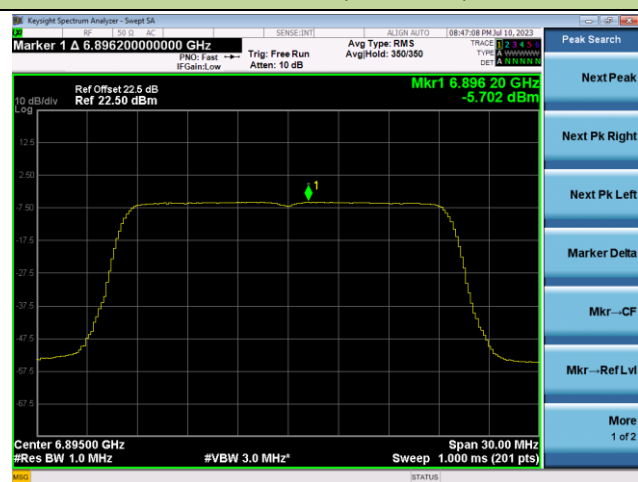

802.11ax-HE20 Power Spectral Density- Ant 0 (Nss = 1)

Channel 117 (6535MHz)

Channel 149 (6695MHz)

Channel 181 (6855MHz)

Channel 185 (6875MHz)

Channel 189 (6895MHz)

Channel 209 (6995MHz)

802.11ax-HE40 Power Spectral Density- Ant 0 (Nss = 1)