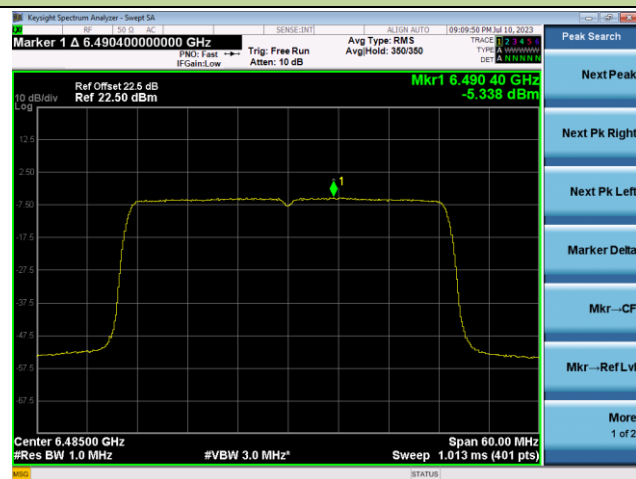

Channel 3 (5965MHz)

Channel 51 (6205MHz)

Channel 91 (6405MHz)

Channel 99 (6445MHz)

Channel 107 (6485MHz)

Channel 115 (6525MHz)

802.11ax-HE40 Power Spectral Density- Ant 1 (Nss = 1)

Channel 123 (6565MHz)

Channel 147 (6685MHz)

Channel 179 (6845MHz)

Channel 187 (6885MHz)

Channel 195 (6925MHz)

Channel 211 (7005MHz)