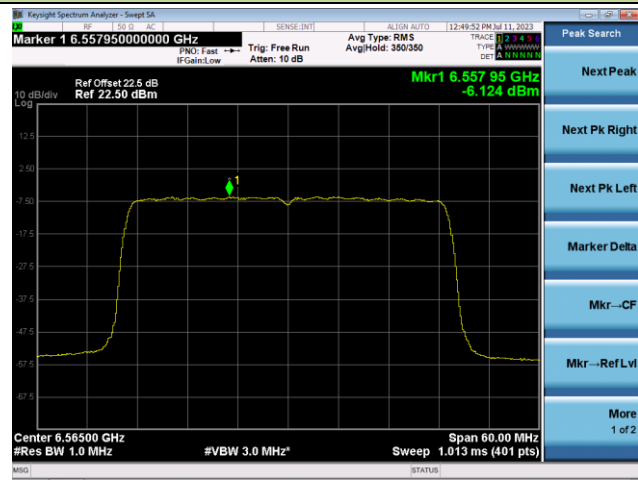

Channel 3 (5965MHz)

Channel 51 (6205MHz)

Channel 91 (6405MHz)

Channel 99 (6445MHz)

Channel 107 (6485MHz)

Channel 115 (6525MHz)

802.11ax-HE40 Power Spectral Density- Ant 1 (Nss = 1)

Channel 123 (6565MHz)

Channel 147 (6685MHz)

Channel 179 (6845MHz)

Channel 187 (6885MHz)

Channel 195 (6925MHz)

Channel 211 (7005MHz)