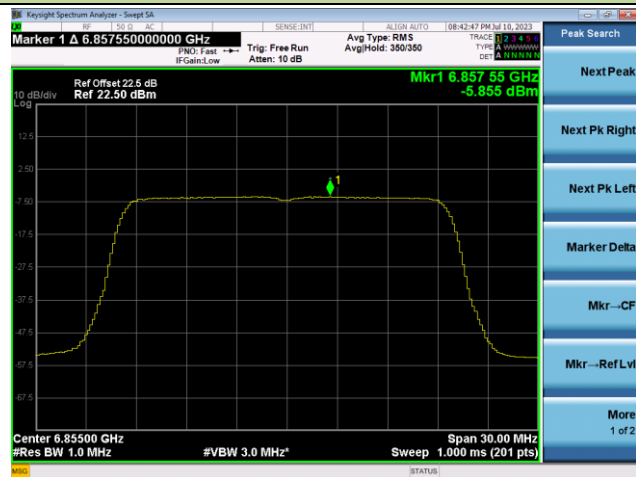

802.11ax-HE20 Power Spectral Density- Ant 1 (Nss = 1)

Channel 117 (6535MHz)

Channel 149 (6695MHz)

Channel 181 (6855MHz)

Channel 185 (6875MHz)

Channel 189 (6895MHz)

Channel 209 (6995MHz)

802.11ax-HE40 Power Spectral Density- Ant 1 (Nss = 1)