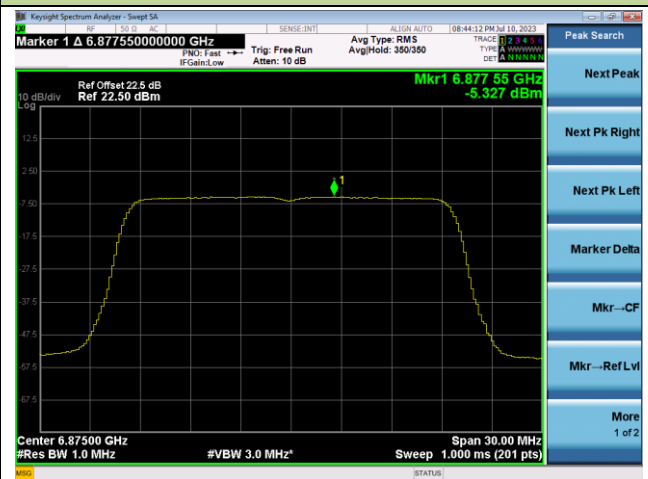

802.11ax-HE20 Power Spectral Density- Ant 0 (Nss = 1)

Channel 117 (6535MHz)

Channel 149 (6695MHz)

Channel 181 (6855MHz)

Channel 185 (6875MHz)

Channel 189 (6895MHz)

Channel 209 (6995MHz)

802.11ax-HE40 Power Spectral Density- Ant 0 (Nss = 1)