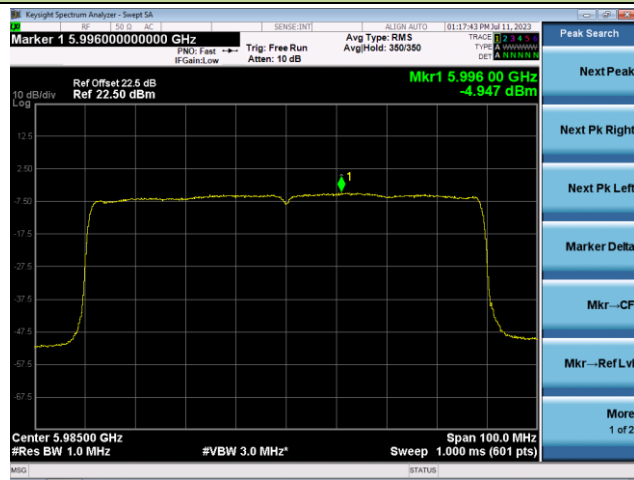

Channel 147 (6685MHz)

Channel 179 (6845MHz)

Channel 187 (6885MHz)

Channel 195 (6925MHz)

Channel 211 (7005MHz)

802.11ax-HE80 Power Spectral Density- Ant 0 (Nss = 1)

Channel 7 (5985MHz)

Channel 55 (6225MHz)

Channel 87 (6385MHz)

Channel 103 (6465MHz)

Channel 119 (6545MHz)

Channel 135 (6625MHz)

802.11ax-HE80 Power Spectral Density- Ant 0 (Nss = 1)

Channel 151 (6705MHz)

Channel 167 (6785MHz)

Channel 183 (6865MHz)