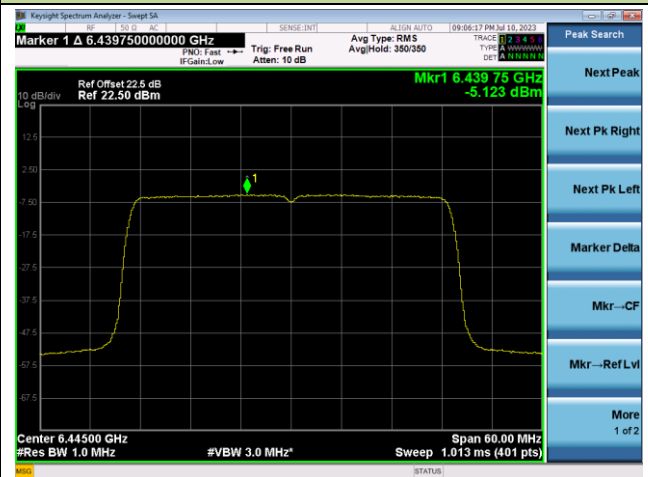

Channel 3 (5965MHz)

Channel 51 (6205MHz)

Channel 91 (6405MHz)

Channel 99 (6445MHz)

Channel 107 (6485MHz)

Channel 115 (6525MHz)

802.11ax-HE40 Power Spectral Density- Ant 0 (Nss = 1)

Channel 123 (6565MHz)