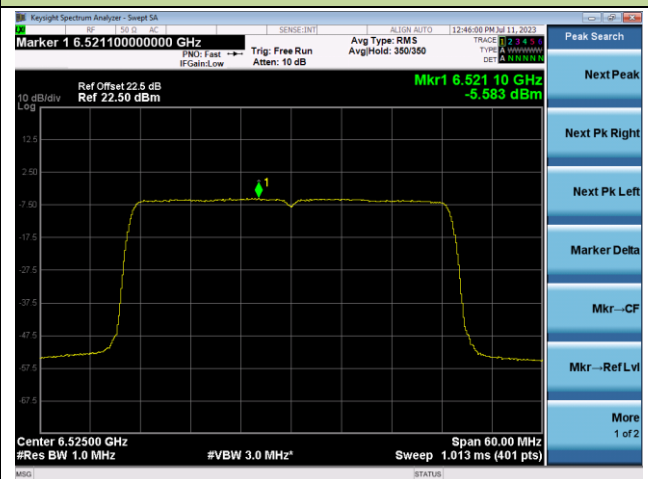

Channel 3 (5965MHz)

Channel 51 (6205MHz)

Channel 91 (6405MHz)

Channel 99 (6445MHz)

Channel 107 (6485MHz)

Channel 115 (6525MHz)

802.11ax-HE40 Power Spectral Density- Ant 1 (Nss = 1)

Channel 123 (6565MHz)

Channel 147 (6685MHz)

Channel 179 (6845MHz)

Channel 187 (6885MHz)

Channel 195 (6925MHz)

Channel 211 (7005MHz)