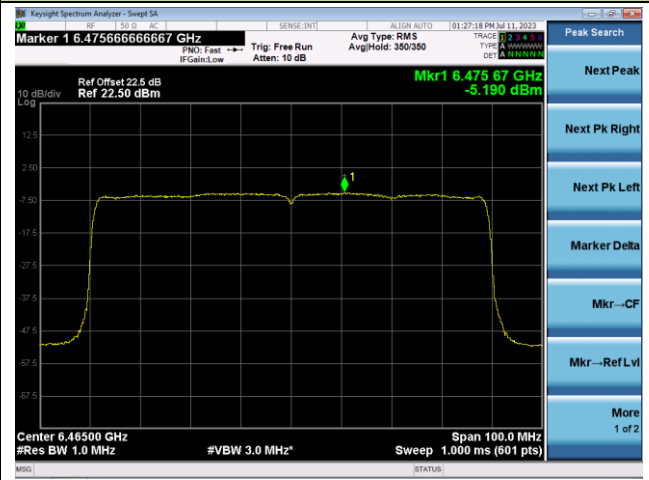

Channel 103 (6465MHz)