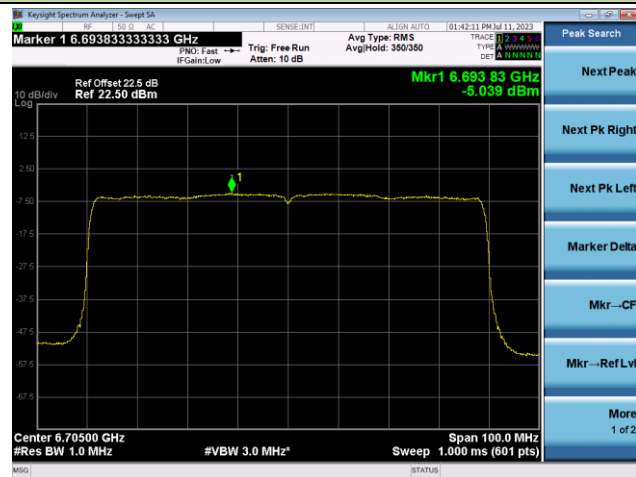

Channel 87 (6385MHz)

Channel 103 (6465MHz)

Channel 119 (6545MHz)

Channel 135 (6625MHz)

802.11ax-HE80 Power Spectral Density- Ant 0 (Nss = 1)

Channel 151 (6705MHz)

Channel 167 (6785MHz)

Channel 183 (6865MHz)