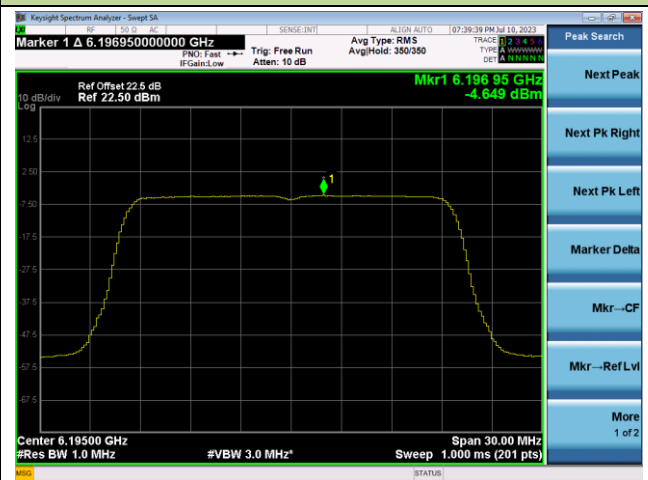

Channel 175 (6825MHz)

802.11ax-HE20 Power Spectral Density- Ant 1 (Nss = 1)

Channel 1 (5955MHz)

Channel 49 (6195MHz)

Channel 93 (6415MHz)

Channel 97 (6435MHz)

Channel 105 (6475MHz)

Channel 113 (6515MHz)