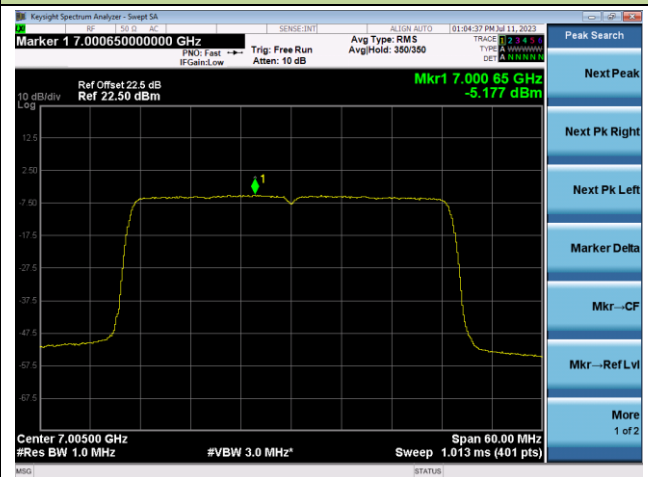

Channel 147 (6685MHz)

Channel 179 (6845MHz)

Channel 187 (6885MHz)

Channel 195 (6925MHz)

Channel 211 (7005MHz)

802.11ax-HE80 Power Spectral Density- Ant 0 (Nss = 1)

Channel 7 (5985MHz)

Channel 55 (6225MHz)

Channel 87 (6385MHz)

Channel 103 (6465MHz)

Channel 119 (6545MHz)

Channel 135 (6625MHz)

802.11ax-HE80 Power Spectral Density- Ant 0 (Nss = 1)

Channel 151 (6705MHz)

Channel 167 (6785MHz)

Channel 183 (6865MHz)