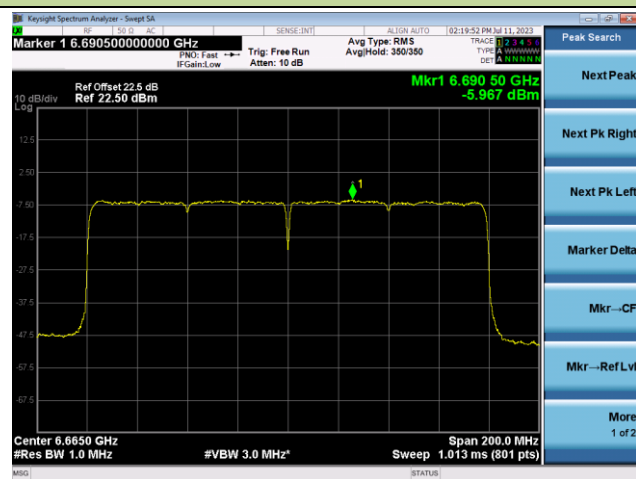

Channel 199 (6945MHz)

Channel 215 (7025MHz)

802.11ax-HE160 Power Spectral Density- Ant 0 (Nss = 1)

Channel 15 (6025MHz)

Channel 47 (6185MHz)

Channel 79 (6345MHz)

Channel 111 (6505MHz)

Channel 143 (6665MHz)