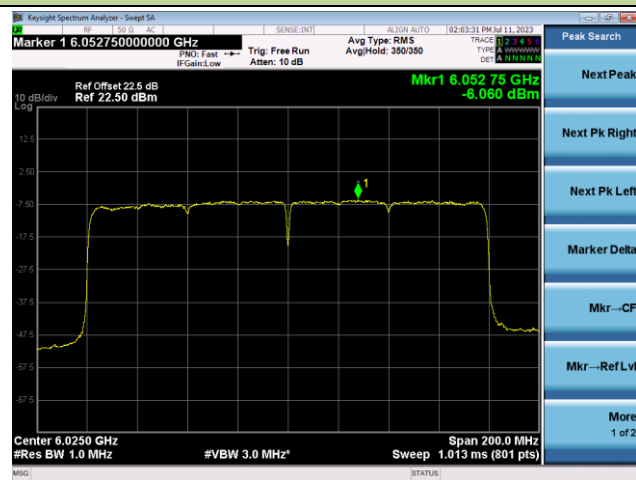

Channel 199 (6945MHz)

Channel 215 (7025MHz)

802.11ax-HE160 Power Spectral Density- Ant 0 (Nss = 1)

Channel 15 (6025MHz)

Channel 47 (6185MHz)

Channel 79 (6345MHz)

Channel 111 (6505MHz)

Channel 143 (6665MHz)