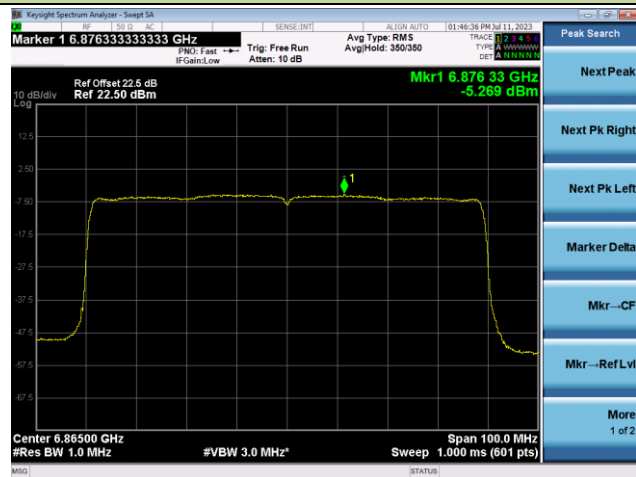

Channel 87 (6385MHz)

Channel 103 (6465MHz)

Channel 119 (6545MHz)

Channel 135 (6625MHz)

802.11ax-HE80 Power Spectral Density- Ant 0 (Nss = 1)

Channel 151 (6705MHz)

Channel 167 (6785MHz)

Channel 183 (6865MHz)

Channel 199 (6945MHz)

Channel 215 (7025MHz)

802.11ax-HE160 Power Spectral Density- Ant 0 (Nss = 1)

Channel 15 (6025MHz)

Channel 47 (6185MHz)

Channel 79 (6345MHz)

Channel 111 (6505MHz)

Channel 143 (6665MHz)