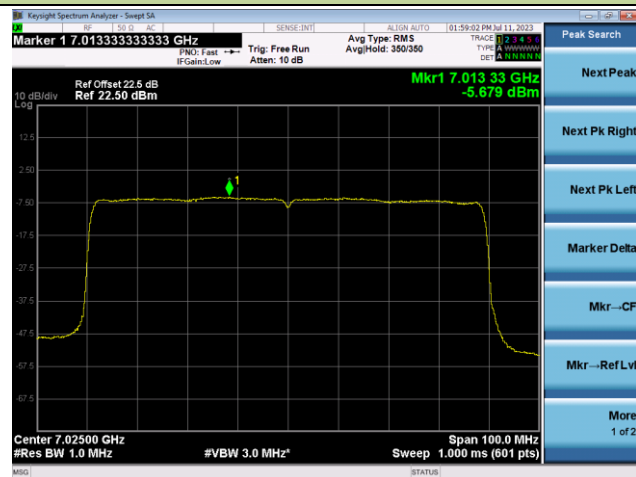

Channel 215 (7025MHz)