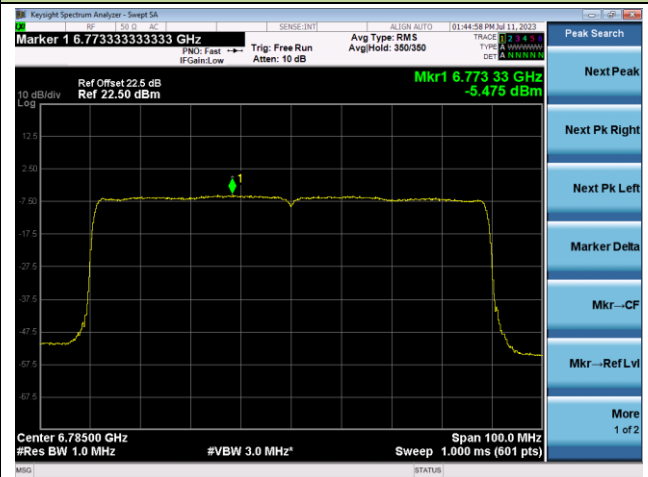

Channel 87 (6385MHz)

Channel 103 (6465MHz)

Channel 119 (6545MHz)

Channel 135 (6625MHz)

802.11ax-HE80 Power Spectral Density- Ant 0 (Nss = 1)

Channel 151 (6705MHz)

Channel 167 (6785MHz)

Channel 183 (6865MHz)