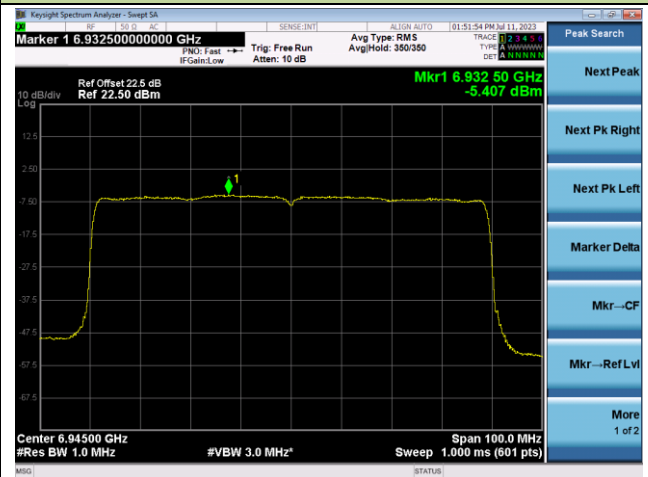

Channel 87 (6385MHz)

Channel 103 (6465MHz)

Channel 119 (6545MHz)

Channel 135 (6625MHz)

802.11ax-HE80 Power Spectral Density- Ant 0 (Nss = 1)

Channel 151 (6705MHz)

Channel 167 (6785MHz)

Channel 183 (6865MHz)

Channel 199 (6945MHz)

Channel 215 (7025MHz)

802.11ax-HE160 Power Spectral Density- Ant 0 (Nss = 1)

Channel 15 (6025MHz)

Channel 47 (6185MHz)

Channel 79 (6345MHz)

Channel 111 (6505MHz)

Channel 143 (6665MHz)