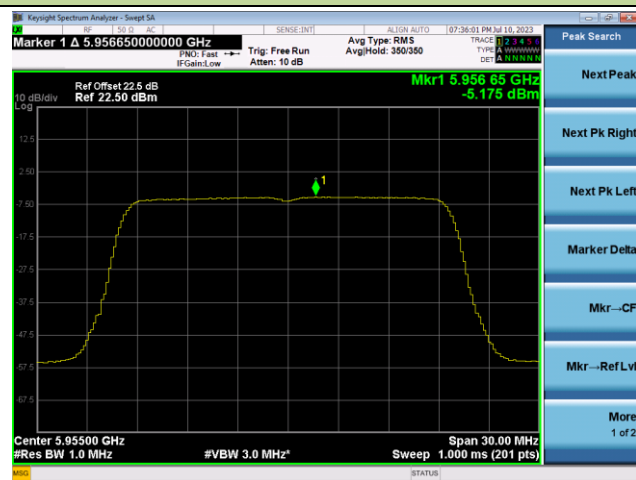

802.11ax-HE20 Power Spectral Density- Ant 1 (Nss = 1)

Channel 1 (5955MHz)