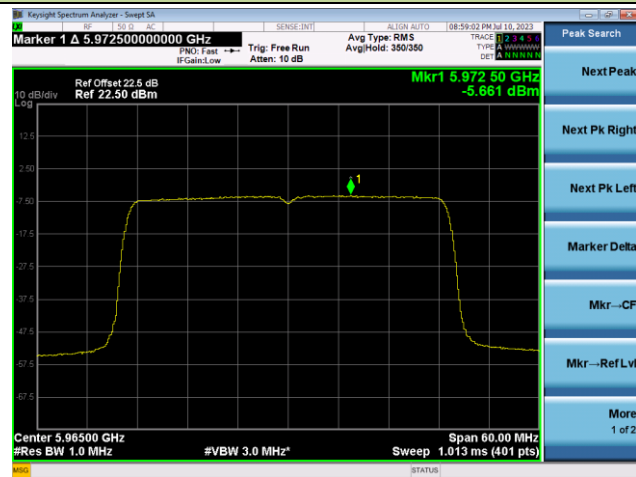

802.11ax-HE40 Power Spectral Density- Ant 0 (Nss = 1)

Channel 3 (5965MHz)