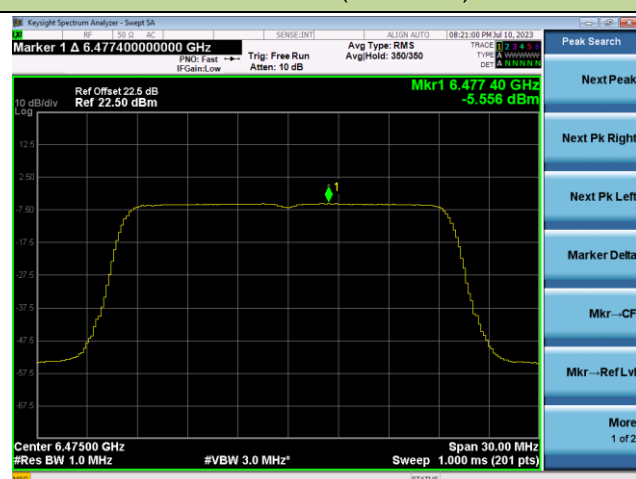

Channel 175 (6825MHz)

802.11ax-HE20 Power Spectral Density- Ant 1 (Nss = 1)

Channel 1 (5955MHz)

Channel 49 (6195MHz)

Channel 93 (6415MHz)

Channel 97 (6435MHz)

Channel 105 (6475MHz)

Channel 113 (6515MHz)

802.11ax-HE20 Power Spectral Density- Ant 1 (Nss = 1)

Channel 117 (6535MHz)

Channel 149 (6695MHz)

Channel 181 (6855MHz)

Channel 185 (6875MHz)

Channel 189 (6895MHz)

Channel 209 (6995MHz)

802.11ax-HE40 Power Spectral Density- Ant 1 (Nss = 1)