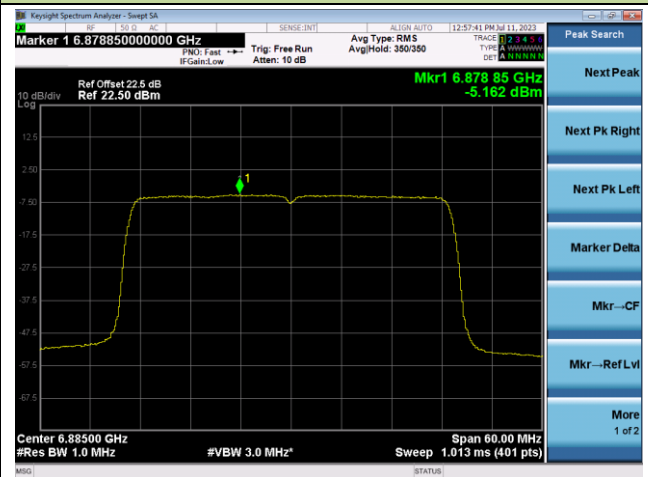

Channel 3 (5965MHz)

Channel 51 (6205MHz)

Channel 91 (6405MHz)

Channel 99 (6445MHz)

Channel 107 (6485MHz)

Channel 115 (6525MHz)

802.11ax-HE40 Power Spectral Density- Ant 0 (Nss = 1)

Channel 123 (6565MHz)

Channel 147 (6685MHz)

Channel 179 (6845MHz)

Channel 187 (6885MHz)

Channel 195 (6925MHz)

Channel 211 (7005MHz)

802.11ax-HE80 Power Spectral Density- Ant 0 (Nss = 1)

Channel 7 (5985MHz)

Channel 55 (6225MHz)