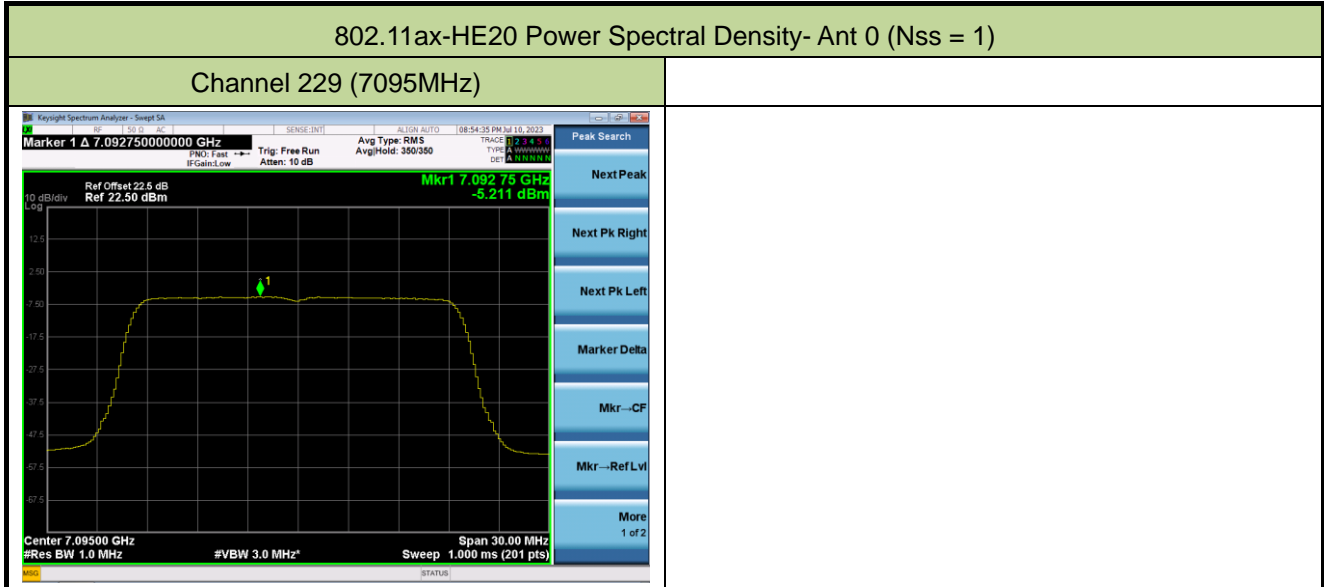

802.11ax-HE20 Power Spectral Density- Ant 0 (Nss = 1)

Channel 117 (6535MHz)

Channel 149 (6695MHz)

Channel 181 (6855MHz)

Channel 185 (6875MHz)

Channel 189 (6895MHz)

Channel 209 (6995MHz)

802.11ax-HE40 Power Spectral Density- Ant 0 (Nss = 1)