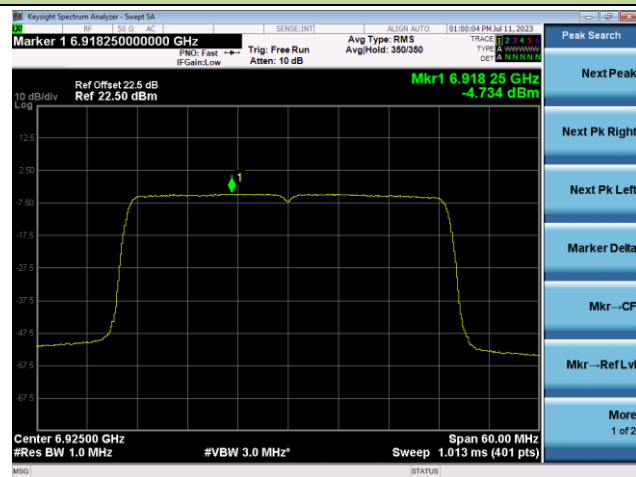

Channel 147 (6685MHz)

Channel 179 (6845MHz)

Channel 187 (6885MHz)

Channel 195 (6925MHz)

Channel 211 (7005MHz)

802.11ax-HE80 Power Spectral Density- Ant 0 (Nss = 1)

Channel 7 (5985MHz)

Channel 55 (6225MHz)

Channel 87 (6385MHz)

Channel 103 (6465MHz)

Channel 119 (6545MHz)

Channel 135 (6625MHz)

802.11ax-HE80 Power Spectral Density- Ant 0 (Nss = 1)

Channel 151 (6705MHz)

Channel 167 (6785MHz)

Channel 183 (6865MHz)