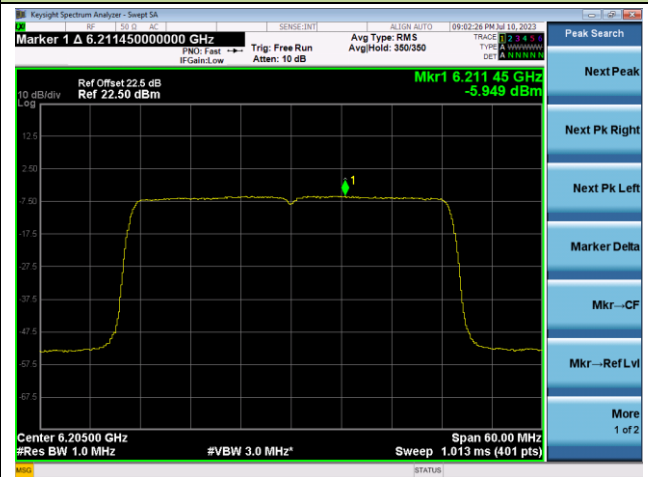

Channel 51 (6205MHz)