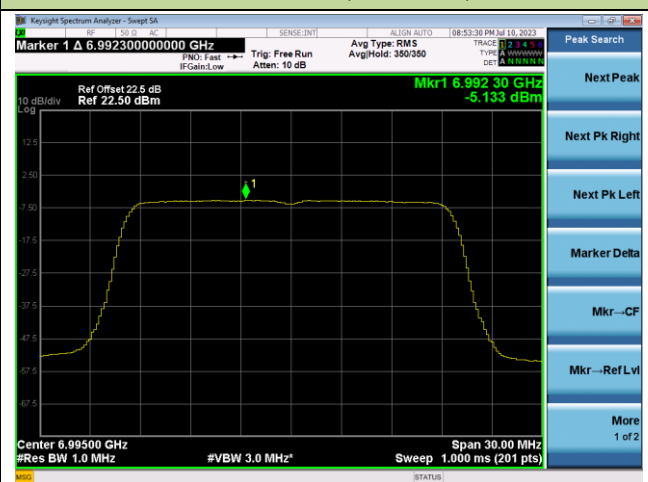

802.11ax-HE20 Power Spectral Density- Ant 0 (Nss = 1)

Channel 117 (6535MHz)

Channel 149 (6695MHz)

Channel 181 (6855MHz)

Channel 185 (6875MHz)

Channel 189 (6895MHz)

Channel 209 (6995MHz)

802.11ax-HE40 Power Spectral Density- Ant 0 (Nss = 1)