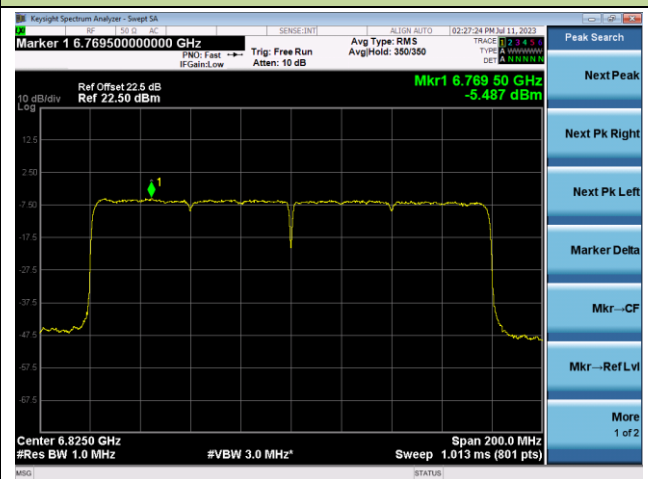

Channel 175 (6825MHz)