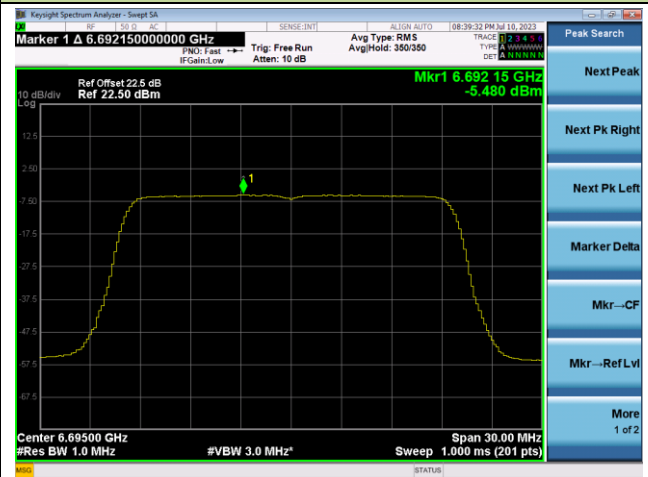

Channel 149 (6695MHz)