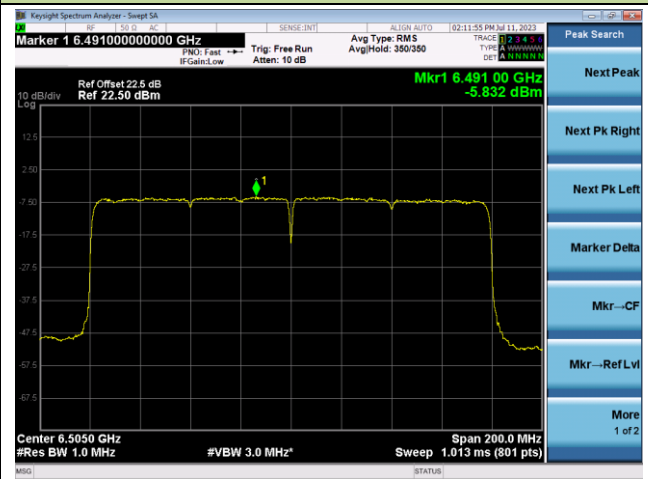

Channel 199 (6945MHz)

Channel 215 (7025MHz)

802.11ax-HE160 Power Spectral Density- Ant 0 (Nss = 1)

Channel 15 (6025MHz)

Channel 47 (6185MHz)

Channel 79 (6345MHz)

Channel 111 (6505MHz)

Channel 143 (6665MHz)