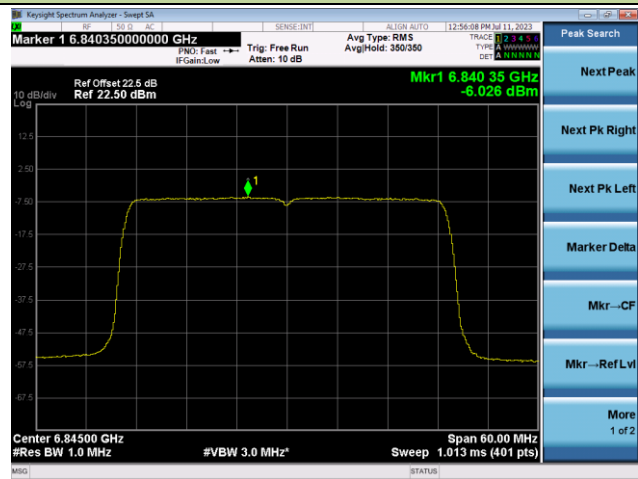

Channel 3 (5965MHz)

Channel 51 (6205MHz)

Channel 91 (6405MHz)

Channel 99 (6445MHz)

Channel 107 (6485MHz)

Channel 115 (6525MHz)

802.11ax-HE40 Power Spectral Density- Ant 1 (Nss = 1)

Channel 123 (6565MHz)

Channel 147 (6685MHz)

Channel 179 (6845MHz)

Channel 187 (6885MHz)

Channel 195 (6925MHz)

Channel 211 (7005MHz)