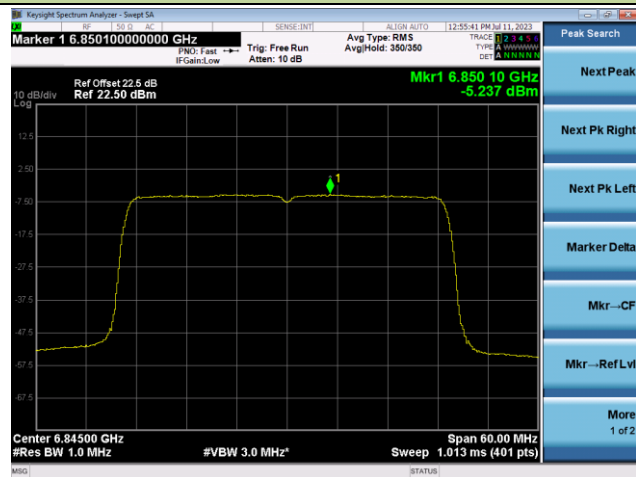

Channel 3 (5965MHz)

Channel 51 (6205MHz)

Channel 91 (6405MHz)

Channel 99 (6445MHz)

Channel 107 (6485MHz)

Channel 115 (6525MHz)

802.11ax-HE40 Power Spectral Density- Ant 0 (Nss = 1)

Channel 123 (6565MHz)

Channel 147 (6685MHz)

Channel 179 (6845MHz)

Channel 187 (6885MHz)

Channel 195 (6925MHz)

Channel 211 (7005MHz)

802.11ax-HE80 Power Spectral Density- Ant 0 (Nss = 1)

Channel 7 (5985MHz)

Channel 55 (6225MHz)