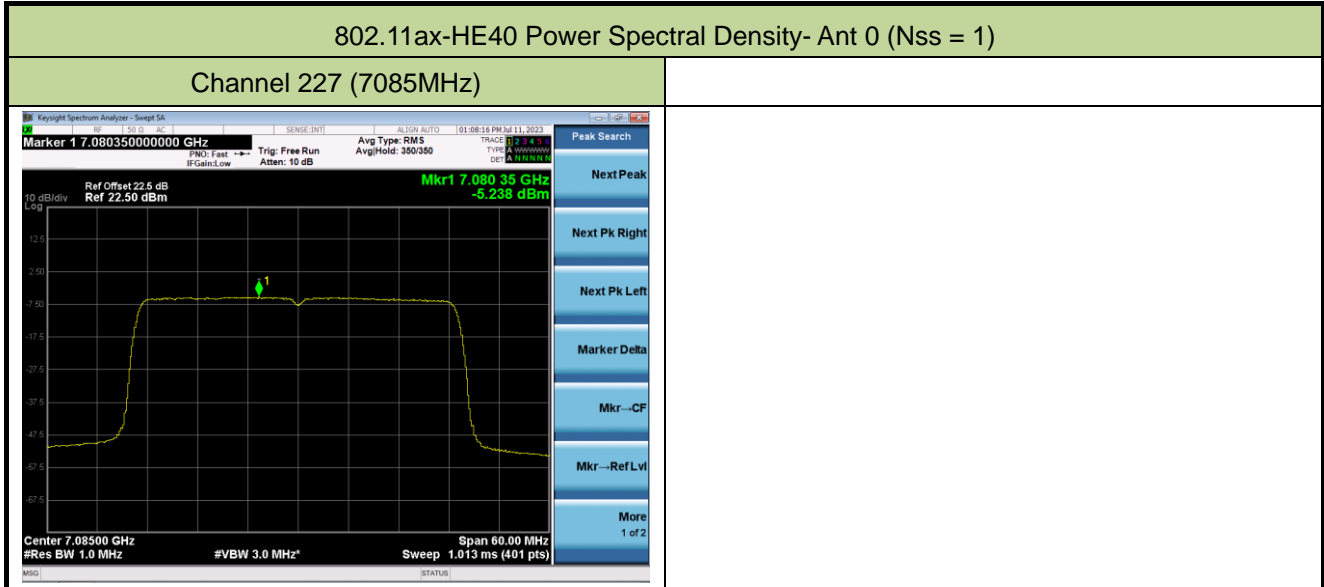

Channel 147 (6685MHz)

Channel 179 (6845MHz)

Channel 187 (6885MHz)

Channel 195 (6925MHz)

Channel 211 (7005MHz)

802.11ax-HE80 Power Spectral Density- Ant 0 (Nss = 1)

Channel 7 (5985MHz)

Channel 55 (6225MHz)

Channel 87 (6385MHz)

Channel 103 (6465MHz)

Channel 119 (6545MHz)

Channel 135 (6625MHz)

802.11ax-HE80 Power Spectral Density- Ant 0 (Nss = 1)

Channel 151 (6705MHz)

Channel 167 (6785MHz)

Channel 183 (6865MHz)