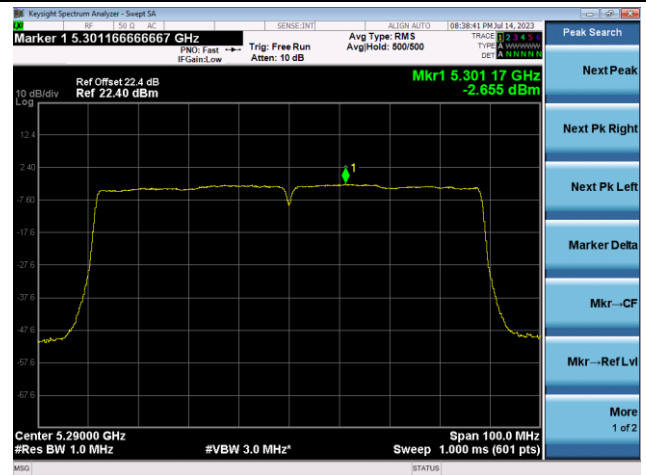

802.11ac-VHT40 Power Spectral Density - Ant 1

Channel 134 (5670MHz)

Channel 142 (5710MHz)

Channel 151 (5755MHz)

Channel 159 (5795MHz)

802.11ac-VHT80 Power Spectral Density - Ant 1

Channel 42 (5210MHz)

Channel 58 (5290MHz)