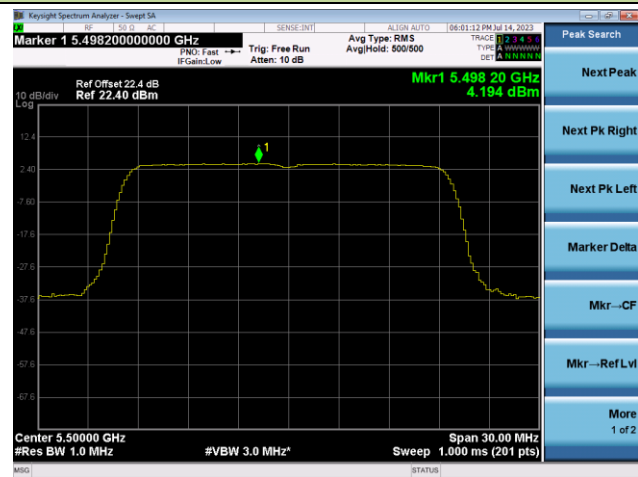

802.11ax-HE20 Power Spectral Density - Ant 0

Channel 100 (5500MHz)