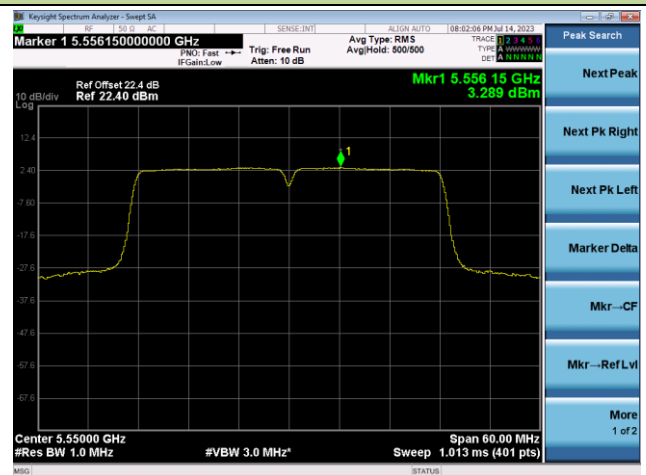

Channel 165 (5825MHz)

802.11ac-VHT40 Power Spectral Density - Ant 1

Channel 38 (5190MHz)

Channel 46 (5230MHz)

Channel 54 (5270MHz)

Channel 62 (5310MHz)

Channel 102 (5510MHz)

Channel 110 (5550MHz)

802.11ac-VHT40 Power Spectral Density - Ant 1

Channel 134 (5670MHz)

Channel 142 (5710MHz)

Channel 151 (5755MHz)

Channel 159 (5795MHz)

802.11ac-VHT80 Power Spectral Density - Ant 1

Channel 42 (5210MHz)

Channel 58 (5290MHz)