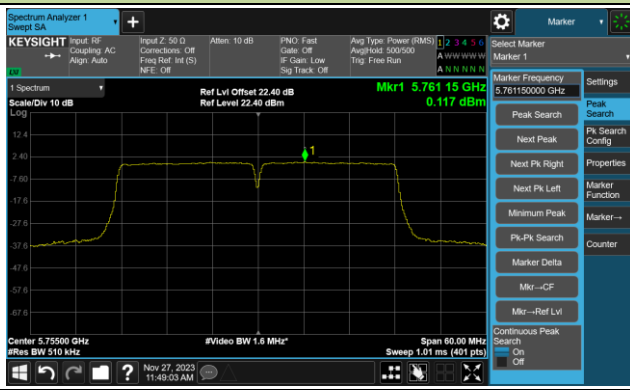

Channel 165 (5825MHz)

802.11ac-VHT40 Power Spectral Density - Ant 1

Channel 38 (5190MHz)

Channel 46 (5230MHz)

Channel 54 (5270MHz)

Channel 62 (5310MHz)

Channel 102 (5510MHz)

Channel 110 (5550MHz)

802.11ac-VHT40 Power Spectral Density - Ant 1

Channel 134 (5670MHz)

Channel 142 (5710MHz)

Channel 151 (5755MHz)

Channel 159 (5795MHz)

802.11ac-VHT80 Power Spectral Density - Ant 1

Channel 42 (5210MHz)

Channel 58 (5290MHz)

Channel 106 (5530MHz)

Channel 122 (5610MHz)

Channel 138 (5690MHz)

Channel 155 (5775MHz)