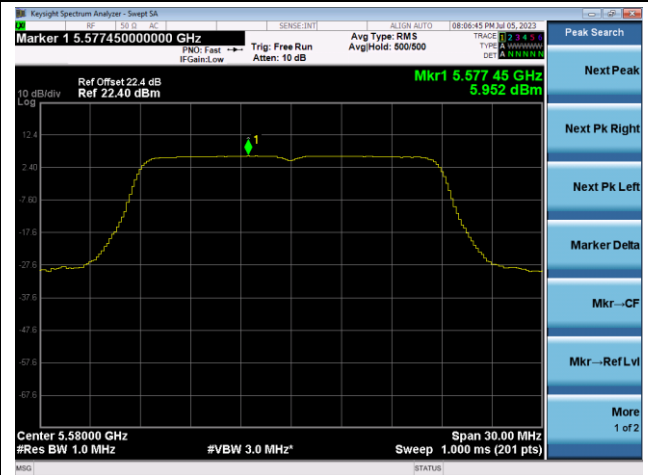

Channel 157 (5785MHz)

802.11ac-VHT20 Power Spectral Density - Ant 1

Channel 36 (5180MHz)

Channel 44 (5220MHz)

Channel 48 (5240MHz)

Channel 52 (5260MHz)

Channel 60 (5300MHz)

Channel 64 (5320MHz)

802.11ac-VHT20 Power Spectral Density - Ant 1

Channel 100 (5500MHz)

Channel 116 (5580MHz)

Channel 140 (5700MHz)

Channel 144(5720MHz)

Channel 149 (5745MHz)

Channel 157 (5785MHz)

802.11ac-VHT20 Power Spectral Density - Ant 1