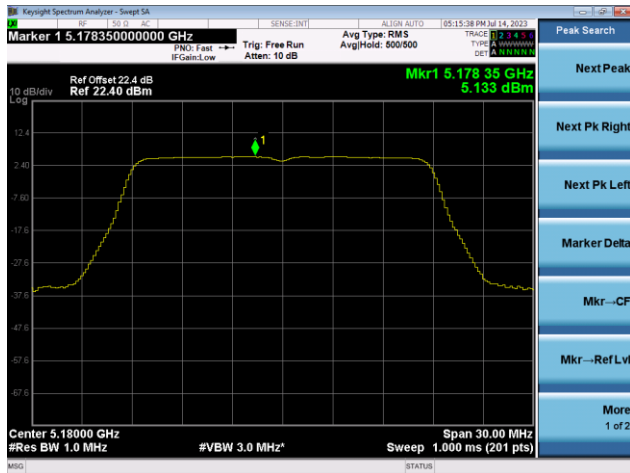

Channel 60 (5300MHz)

Channel 64 (5320MHz)

802.11a Power Spectral Density - Ant 1

Channel 100 (5500MHz)

Channel 116 (5580MHz)

Channel 140 (5700MHz)

Channel 144(5720MHz)

Channel 149 (5745MHz)

Channel 157 (5785MHz)

802.11ac-VHT20 Power Spectral Density - Ant 1

Channel 36 (5180MHz)

Channel 44 (5220MHz)

Channel 48 (5240MHz)

Channel 52 (5260MHz)

Channel 60 (5300MHz)

Channel 64 (5320MHz)