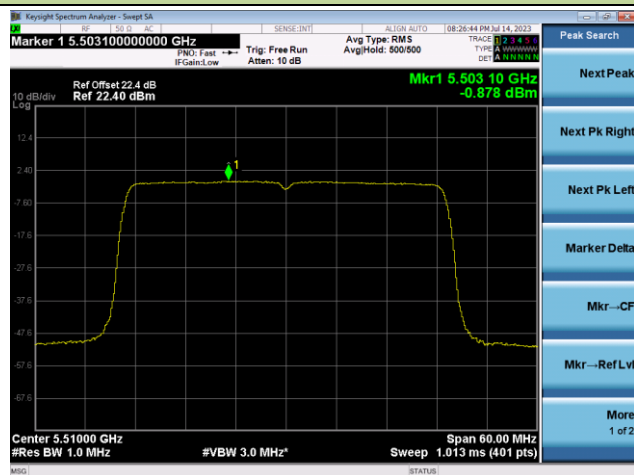

802.11ax-HE40 Power Spectral Density - Ant 0

Channel 38 (5190MHz)

Channel 46 (5230MHz)

Channel 54 (5270MHz)

Channel 62 (5310MHz)

Channel 102 (5510MHz)

Channel 110 (5550MHz)

802.11ax-HE40 Power Spectral Density - Ant 0

Channel 134 (5670MHz)

Channel 142(5710MHz)

Channel 151 (5755MHz)

Channel 159 (5795MHz)

802.11ax-HE80 Power Spectral Density - Ant 0

Channel 42 (5210MHz)

Channel 58 (5290MHz)

Channel 106 (5530MHz)