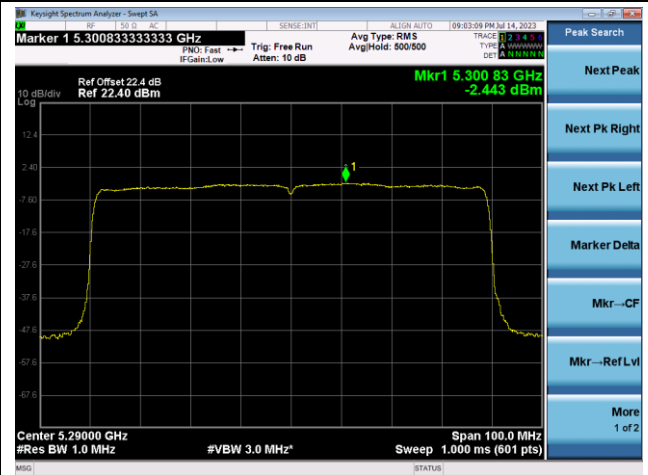

Channel 134 (5670MHz)

Channel 142(5710MHz)

Channel 151 (5755MHz)

Channel 159 (5795MHz)

802.11ax-HE80 Power Spectral Density - Ant 0

Channel 42 (5210MHz)

Channel 58 (5290MHz)

Channel 106 (5530MHz)

Channel 122 (5610MHz)

Channel 138 (5690MHz)

Channel 155 (5775MHz)

802.11a Power Spectral Density - Ant 1

Channel 36 (5180MHz)

Channel 44 (5220MHz)

Channel 48 (5240MHz)

Channel 52 (5260MHz)