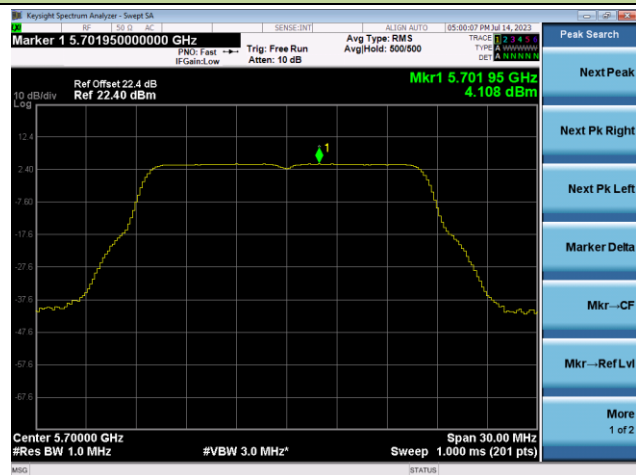

Channel 60 (5300MHz)

Channel 64 (5320MHz)

802.11a Power Spectral Density - Ant 1

Channel 100 (5500MHz)

Channel 116 (5580MHz)

Channel 140 (5700MHz)

Channel 144(5720MHz)

Channel 149 (5745MHz)

Channel 157 (5785MHz)

802.11ac-VHT20 Power Spectral Density - Ant 1

Channel 36 (5180MHz)

Channel 44 (5220MHz)

Channel 48 (5240MHz)

Channel 52 (5260MHz)

Channel 60 (5300MHz)

Channel 64 (5320MHz)