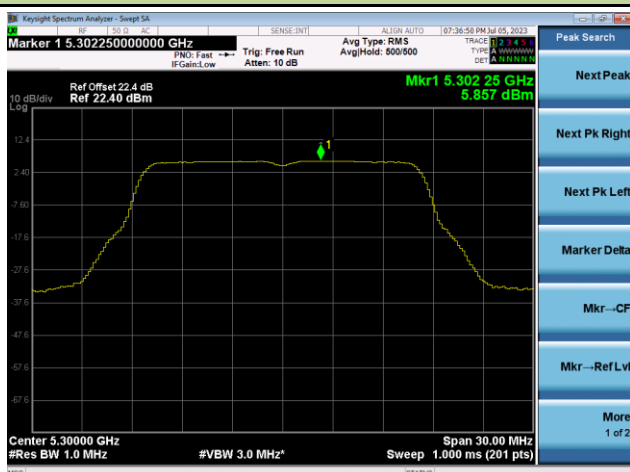

Channel 122 (5610MHz)

Channel 138 (5690MHz)

Channel 155 (5775MHz)

802.11a Power Spectral Density - Ant 1

Channel 36 (5180MHz)

Channel 44 (5220MHz)

Channel 48 (5240MHz)

Channel 52 (5260MHz)

Channel 60 (5300MHz)

Channel 64 (5320MHz)

802.11a Power Spectral Density - Ant 1

Channel 100 (5500MHz)

Channel 116 (5580MHz)

Channel 140 (5700MHz)

Channel 144(5720MHz)

Channel 149 (5745MHz)