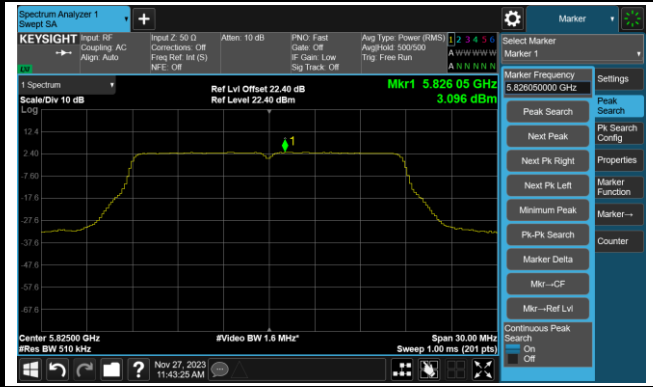

802.11ac-VHT20 Power Spectral Density - Ant 1

Channel 100 (5500MHz)

Channel 116 (5580MHz)

Channel 140 (5700MHz)

Channel 144(5720MHz)

Channel 149 (5745MHz)

Channel 157 (5785MHz)

802.11ac-VHT20 Power Spectral Density - Ant 1

Channel 165 (5825MHz)

802.11ac-VHT40 Power Spectral Density - Ant 1

Channel 38 (5190MHz)

Channel 46 (5230MHz)

Channel 54 (5270MHz)

Channel 62 (5310MHz)

Channel 102 (5510MHz)

Channel 110 (5550MHz)