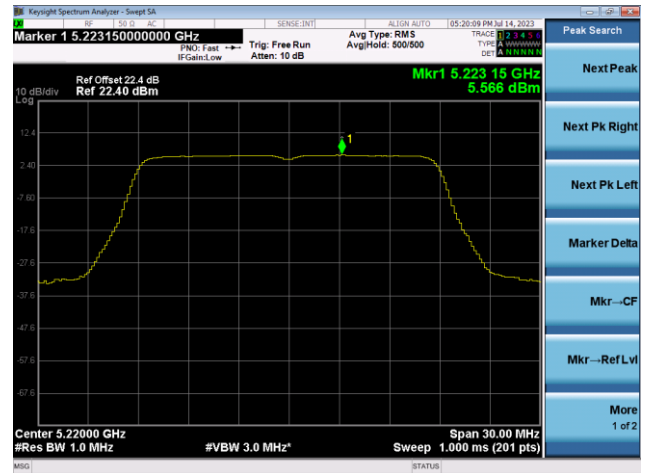

Channel 157 (5785MHz)

802.11ac-VHT20 Power Spectral Density - Ant 1

Channel 36 (5180MHz)

Channel 44 (5220MHz)

Channel 48 (5240MHz)

Channel 52 (5260MHz)

Channel 60 (5300MHz)

Channel 64 (5320MHz)

802.11ac-VHT20 Power Spectral Density - Ant 1

Channel 100 (5500MHz)

Channel 116 (5580MHz)

Channel 140 (5700MHz)

Channel 144(5720MHz)

Channel 149 (5745MHz)

Channel 157 (5785MHz)

802.11ac-VHT20 Power Spectral Density - Ant 1