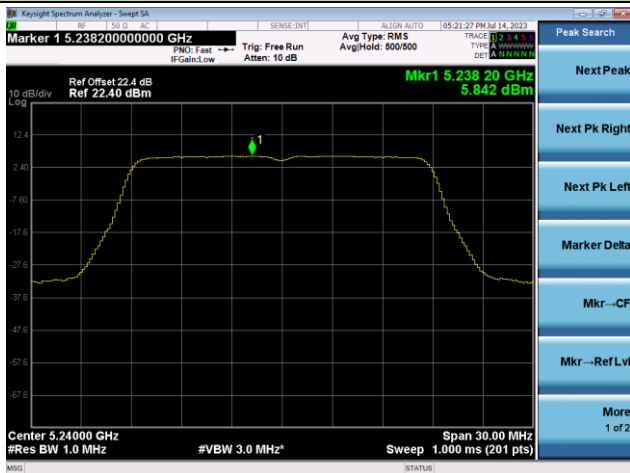

Channel 157 (5785MHz)

802.11ac-VHT20 Power Spectral Density - Ant 1

Channel 36 (5180MHz)

Channel 44 (5220MHz)

Channel 48 (5240MHz)

Channel 52 (5260MHz)

Channel 60 (5300MHz)

Channel 64 (5320MHz)

802.11ac-VHT20 Power Spectral Density - Ant 1

Channel 100 (5500MHz)

Channel 116 (5580MHz)

Channel 140 (5700MHz)

Channel 144(5720MHz)

Channel 149 (5745MHz)

Channel 157 (5785MHz)

802.11ac-VHT20 Power Spectral Density - Ant 1