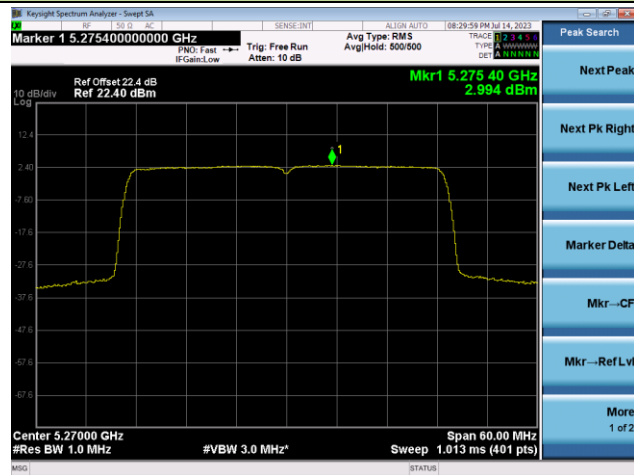

802.11ax-HE40 Power Spectral Density - Ant 0

Channel 38 (5190MHz)

Channel 46 (5230MHz)

Channel 54 (5270MHz)

Channel 62 (5310MHz)

Channel 102 (5510MHz)

Channel 110 (5550MHz)

802.11ax-HE40 Power Spectral Density - Ant 0

Channel 134 (5670MHz)

Channel 142(5710MHz)

Channel 151 (5755MHz)

Channel 159 (5795MHz)

802.11ax-HE80 Power Spectral Density - Ant 0

Channel 42 (5210MHz)

Channel 58 (5290MHz)

Channel 106 (5530MHz)