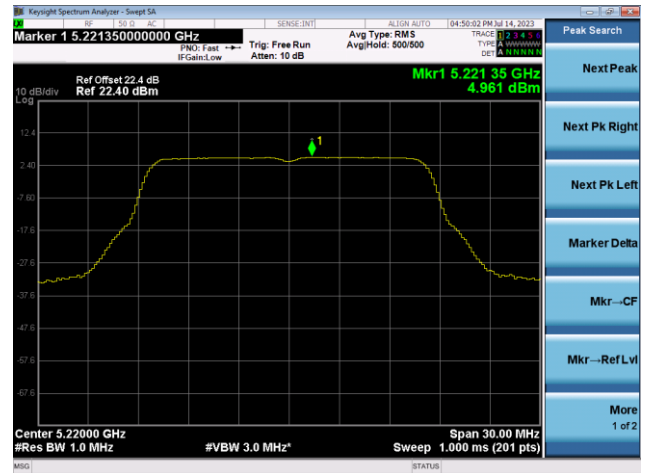

Channel 122 (5610MHz)

Channel 138 (5690MHz)

Channel 155 (5775MHz)

802.11a Power Spectral Density - Ant 1

Channel 36 (5180MHz)

Channel 44 (5220MHz)

Channel 48 (5240MHz)

Channel 52 (5260MHz)

Channel 60 (5300MHz)

Channel 64 (5320MHz)

802.11a Power Spectral Density - Ant 1

Channel 100 (5500MHz)

Channel 116 (5580MHz)

Channel 140 (5700MHz)

Channel 144(5720MHz)

Channel 149 (5745MHz)