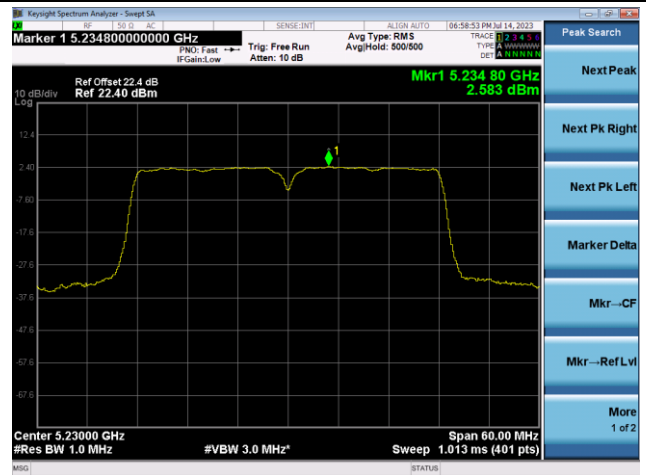

Channel 165 (5825MHz)

802.11ac-VHT40 Power Spectral Density - Ant 1

Channel 38 (5190MHz)

Channel 46 (5230MHz)

Channel 54 (5270MHz)

Channel 62 (5310MHz)

Channel 102 (5510MHz)

Channel 110 (5550MHz)

802.11ac-VHT40 Power Spectral Density - Ant 1

Channel 134 (5670MHz)

Channel 142 (5710MHz)

Channel 151 (5755MHz)

Channel 159 (5795MHz)

802.11ac-VHT80 Power Spectral Density - Ant 1

Channel 42 (5210MHz)

Channel 58 (5290MHz)