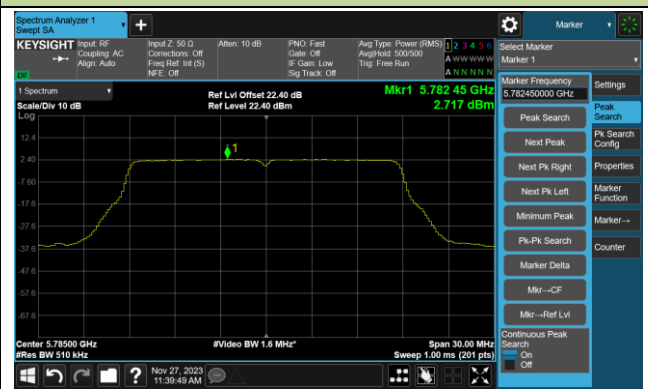

Channel 157 (5785MHz)

802.11ac-VHT20 Power Spectral Density - Ant 1

Channel 36 (5180MHz)

Channel 44 (5220MHz)

Channel 48 (5240MHz)

Channel 52 (5260MHz)

Channel 60 (5300MHz)

Channel 64 (5320MHz)

802.11ac-VHT20 Power Spectral Density - Ant 1

Channel 100 (5500MHz)

Channel 116 (5580MHz)

Channel 140 (5700MHz)

Channel 144(5720MHz)

Channel 149 (5745MHz)

Channel 157 (5785MHz)

802.11ac-VHT20 Power Spectral Density - Ant 1

Channel 165 (5825MHz)

802.11ac-VHT40 Power Spectral Density - Ant 1

Channel 38 (5190MHz)

Channel 46 (5230MHz)

Channel 54 (5270MHz)

Channel 62 (5310MHz)

Channel 102 (5510MHz)

Channel 110 (5550MHz)