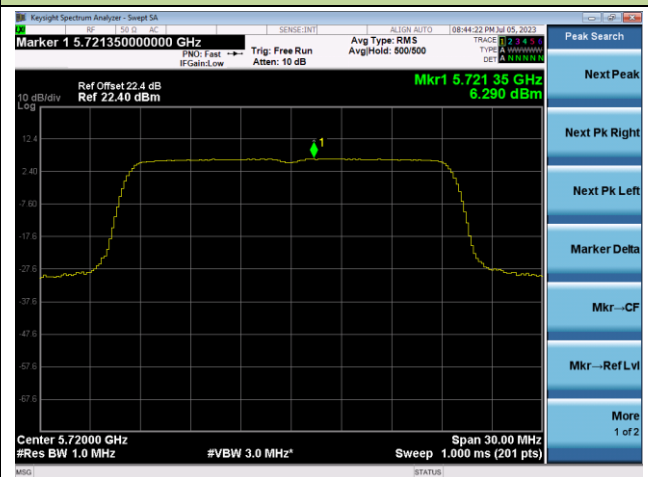

Channel 100 (5500MHz)

Channel 116 (5580MHz)

Channel 140 (5700MHz)

Channel 144(5720MHz)

Channel 149 (5745MHz)

Channel 157 (5785MHz)

802.11ax-HE20 Power Spectral Density - Ant 0

Channel 165 (5825MHz)

802.11ax-HE40 Power Spectral Density - Ant 0

Channel 38 (5190MHz)

Channel 46 (5230MHz)

Channel 54 (5270MHz)

Channel 62 (5310MHz)

Channel 102 (5510MHz)

Channel 110 (5550MHz)

802.11ax-HE40 Power Spectral Density - Ant 0