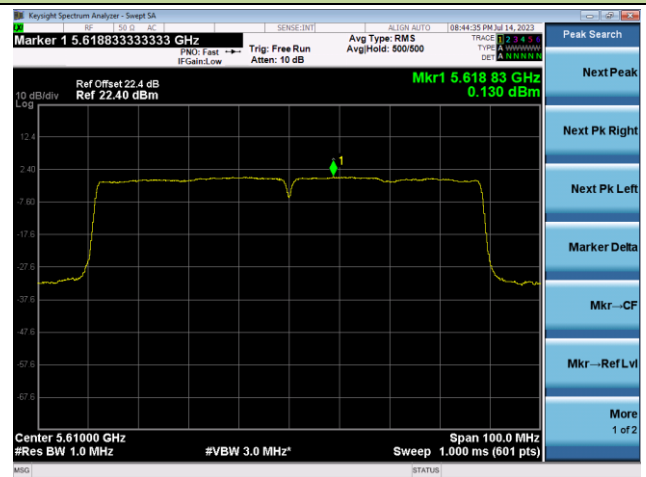

802.11ac-VHT40 Power Spectral Density - Ant 1

Channel 134 (5670MHz)

Channel 142 (5710MHz)

Channel 151 (5755MHz)

Channel 159 (5795MHz)

802.11ac-VHT80 Power Spectral Density - Ant 1

Channel 42 (5210MHz)

Channel 58 (5290MHz)

Channel 106 (5530MHz)

Channel 122 (5610MHz)

Channel 138 (5690MHz)

Channel 155 (5775MHz)