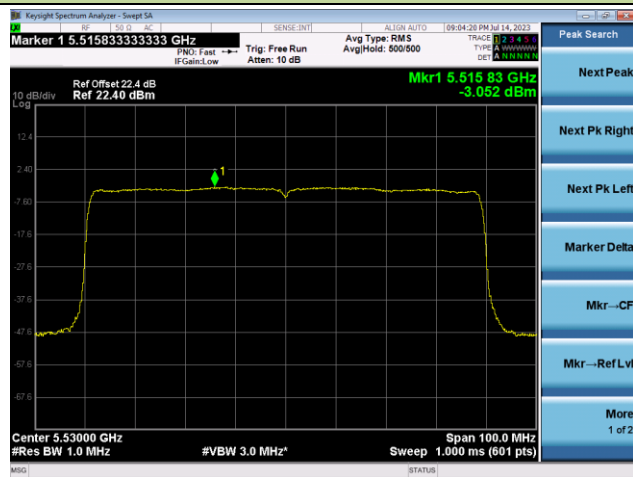

Channel 134 (5670MHz)

Channel 142(5710MHz)

Channel 151 (5755MHz)

Channel 159 (5795MHz)

802.11ax-HE80 Power Spectral Density - Ant 0

Channel 42 (5210MHz)

Channel 58 (5290MHz)

Channel 106 (5530MHz)

Channel 122 (5610MHz)

Channel 138 (5690MHz)

Channel 155 (5775MHz)

802.11a Power Spectral Density - Ant 1

Channel 36 (5180MHz)

Channel 44 (5220MHz)

Channel 48 (5240MHz)

Channel 52 (5260MHz)