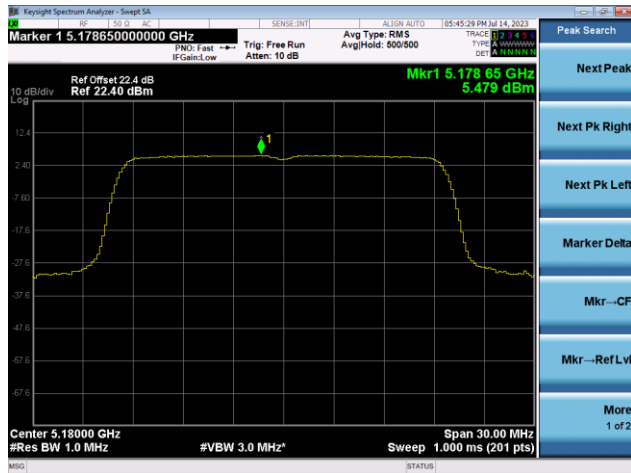

802.11ax-HE20 Power Spectral Density - Ant 0

Channel 36 (5180MHz)

Channel 44 (5220MHz)

Channel 48 (5240MHz)

Channel 52 (5260MHz)

Channel 60 (5300MHz)

Channel 64 (5320MHz)

802.11ax-HE20 Power Spectral Density - Ant 0