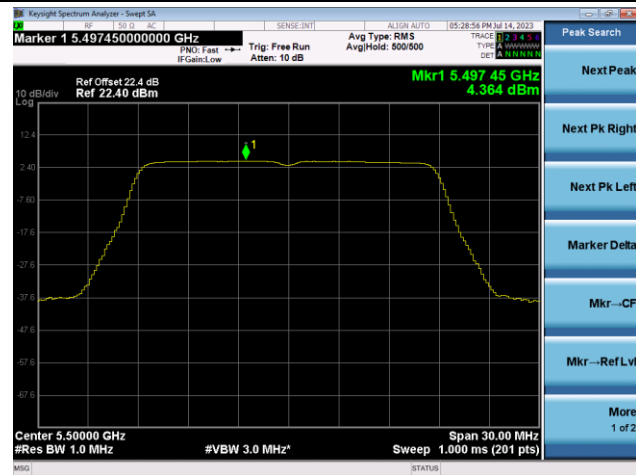

Channel 157 (5785MHz)

802.11ac-VHT20 Power Spectral Density - Ant 1

Channel 36 (5180MHz)

Channel 44 (5220MHz)

Channel 48 (5240MHz)

Channel 52 (5260MHz)

Channel 60 (5300MHz)

Channel 64 (5320MHz)

802.11ac-VHT20 Power Spectral Density - Ant 1

Channel 100 (5500MHz)

Channel 116 (5580MHz)

Channel 140 (5700MHz)

Channel 144(5720MHz)

Channel 149 (5745MHz)

Channel 157 (5785MHz)

802.11ac-VHT20 Power Spectral Density - Ant 1