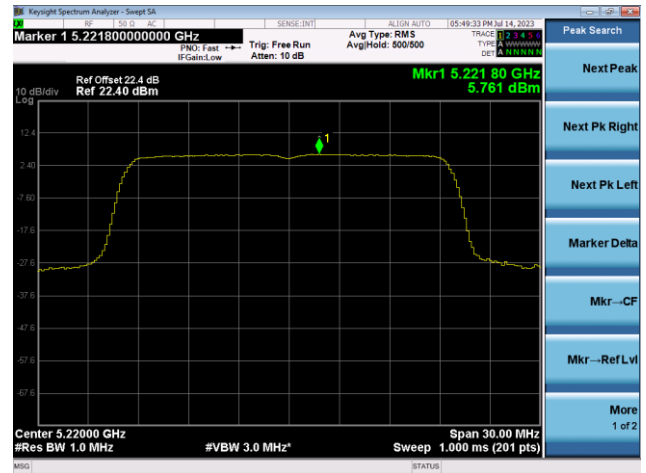

802.11ax-HE20 Power Spectral Density - Ant 0

Channel 36 (5180MHz)

Channel 44 (5220MHz)

Channel 48 (5240MHz)

Channel 52 (5260MHz)

Channel 60 (5300MHz)

Channel 64 (5320MHz)

802.11ax-HE20 Power Spectral Density - Ant 0