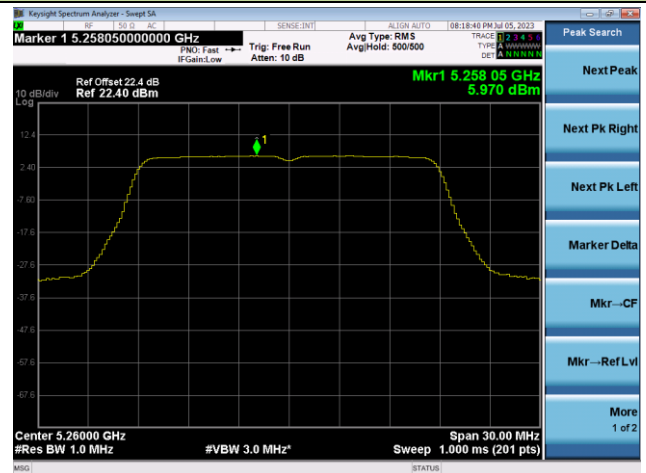

Channel 157 (5785MHz)

802.11ac-VHT20 Power Spectral Density - Ant 1

Channel 36 (5180MHz)

Channel 44 (5220MHz)

Channel 48 (5240MHz)

Channel 52 (5260MHz)

Channel 60 (5300MHz)

Channel 64 (5320MHz)

802.11ac-VHT20 Power Spectral Density - Ant 1

Channel 100 (5500MHz)

Channel 116 (5580MHz)

Channel 140 (5700MHz)

Channel 144(5720MHz)

Channel 149 (5745MHz)

Channel 157 (5785MHz)

802.11ac-VHT20 Power Spectral Density - Ant 1