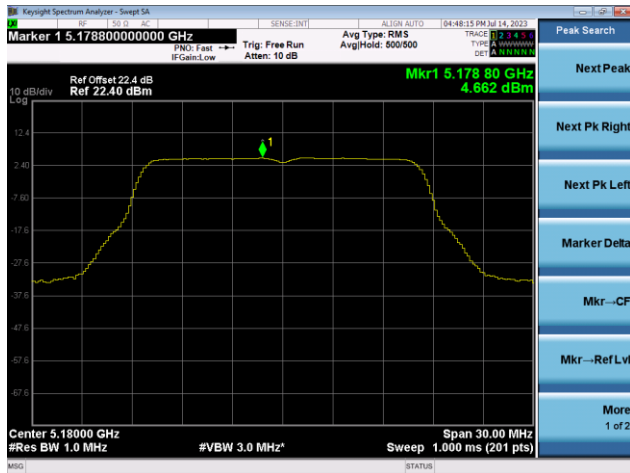

Channel 122 (5610MHz)

Channel 138 (5690MHz)

Channel 155 (5775MHz)

802.11a Power Spectral Density - Ant 1

Channel 36 (5180MHz)

Channel 44 (5220MHz)

Channel 48 (5240MHz)

Channel 52 (5260MHz)

Channel 60 (5300MHz)

Channel 64 (5320MHz)

802.11a Power Spectral Density - Ant 1

Channel 100 (5500MHz)

Channel 116 (5580MHz)

Channel 140 (5700MHz)

Channel 144(5720MHz)

Channel 149 (5745MHz)