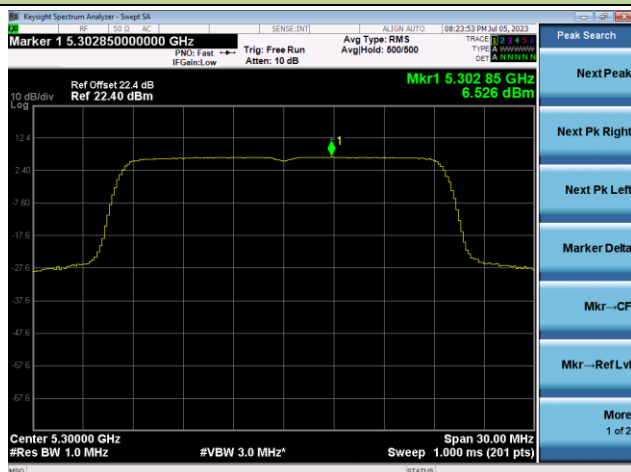

802.11ax-HE20 Power Spectral Density - Ant 0

Channel 36 (5180MHz)

Channel 44 (5220MHz)

Channel 48 (5240MHz)

Channel 52 (5260MHz)

Channel 60 (5300MHz)

Channel 64 (5320MHz)

802.11ax-HE20 Power Spectral Density - Ant 0

Channel 100 (5500MHz)

Channel 116 (5580MHz)

Channel 140 (5700MHz)

Channel 144(5720MHz)

Channel 149 (5745MHz)

Channel 157 (5785MHz)

802.11ax-HE20 Power Spectral Density - Ant 0

Channel 165 (5825MHz)