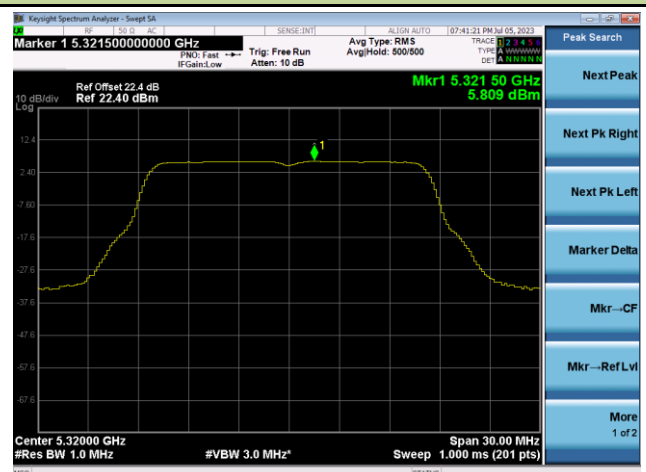

Channel 122 (5610MHz)

Channel 138 (5690MHz)

Channel 155 (5775MHz)

802.11a Power Spectral Density - Ant 1

Channel 36 (5180MHz)

Channel 44 (5220MHz)

Channel 48 (5240MHz)

Channel 52 (5260MHz)

Channel 60 (5300MHz)

Channel 64 (5320MHz)

802.11a Power Spectral Density - Ant 1

Channel 100 (5500MHz)

Channel 116 (5580MHz)

Channel 140 (5700MHz)

Channel 144(5720MHz)

Channel 149 (5745MHz)