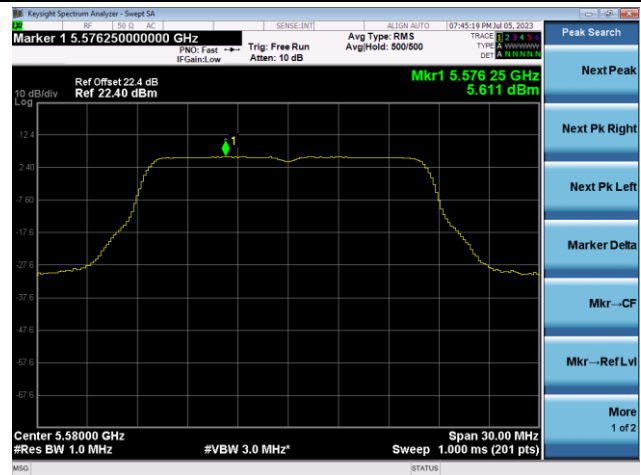

Channel 60 (5300MHz)

Channel 64 (5320MHz)

802.11a Power Spectral Density - Ant 1

Channel 100 (5500MHz)

Channel 116 (5580MHz)

Channel 140 (5700MHz)

Channel 144(5720MHz)

Channel 149 (5745MHz)

Channel 157 (5785MHz)

802.11ac-VHT20 Power Spectral Density - Ant 1

Channel 36 (5180MHz)

Channel 44 (5220MHz)

Channel 48 (5240MHz)

Channel 52 (5260MHz)

Channel 60 (5300MHz)

Channel 64 (5320MHz)