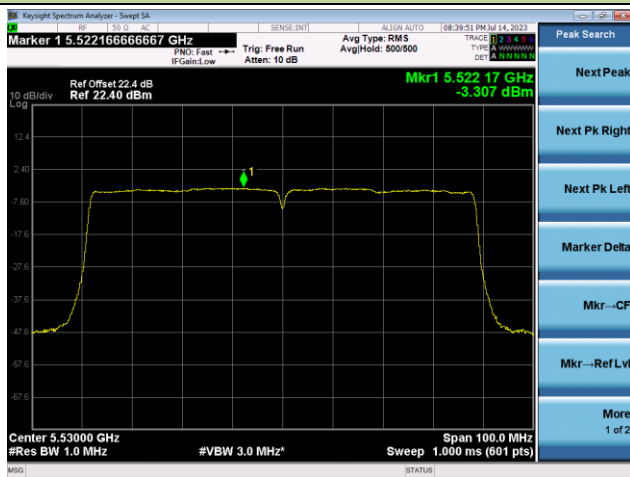

802.11ac-VHT40 Power Spectral Density - Ant 1

Channel 134 (5670MHz)

Channel 142 (5710MHz)

Channel 151 (5755MHz)

Channel 159 (5795MHz)

802.11ac-VHT80 Power Spectral Density - Ant 1

Channel 42 (5210MHz)

Channel 58 (5290MHz)

Channel 106 (5530MHz)

Channel 122 (5610MHz)

Channel 138 (5690MHz)

Channel 155 (5775MHz)