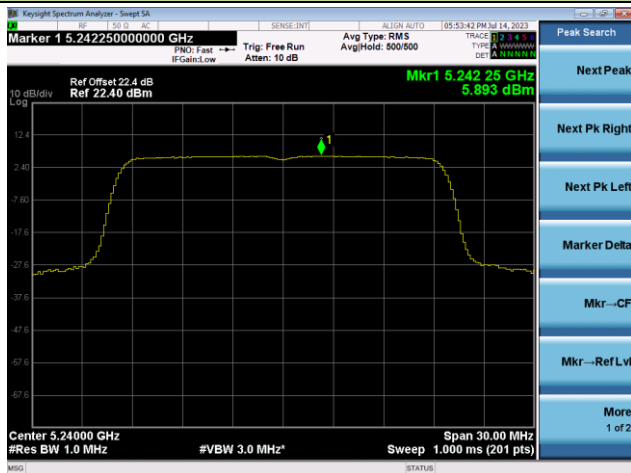

802.11ax-HE20 Power Spectral Density - Ant 0

Channel 36 (5180MHz)

Channel 44 (5220MHz)

Channel 48 (5240MHz)

Channel 52 (5260MHz)

Channel 60 (5300MHz)

Channel 64 (5320MHz)

802.11ax-HE20 Power Spectral Density - Ant 0