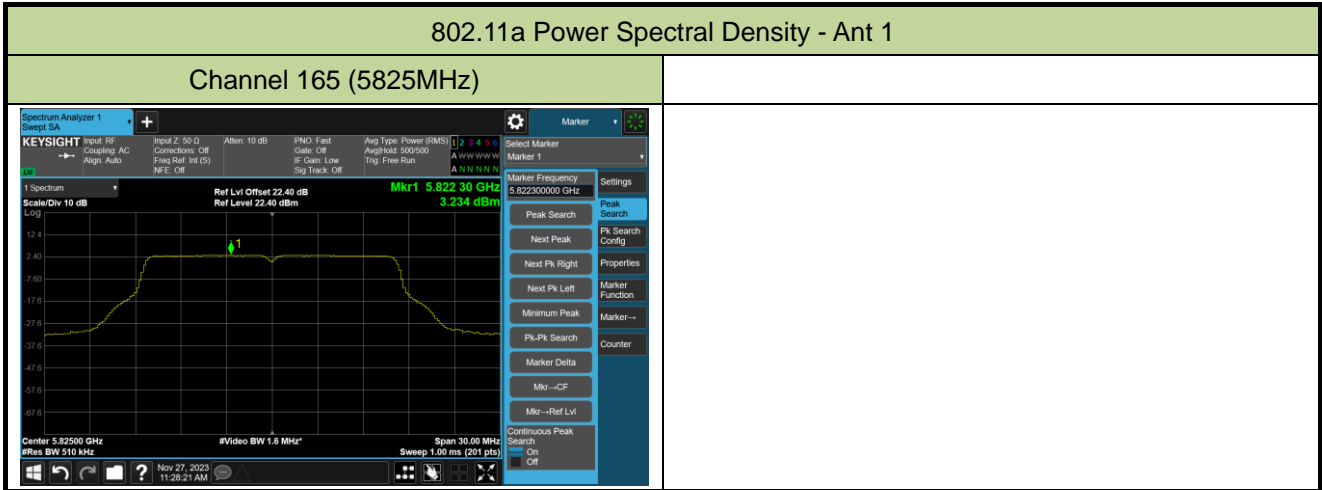

Channel 60 (5300MHz)

Channel 64 (5320MHz)

802.11a Power Spectral Density - Ant 1

Channel 100 (5500MHz)

Channel 116 (5580MHz)

Channel 140 (5700MHz)

Channel 144(5720MHz)

Channel 149 (5745MHz)

Channel 157 (5785MHz)

802.11ac-VHT20 Power Spectral Density - Ant 1

Channel 36 (5180MHz)

Channel 44 (5220MHz)

Channel 48 (5240MHz)

Channel 52 (5260MHz)

Channel 60 (5300MHz)

Channel 64 (5320MHz)