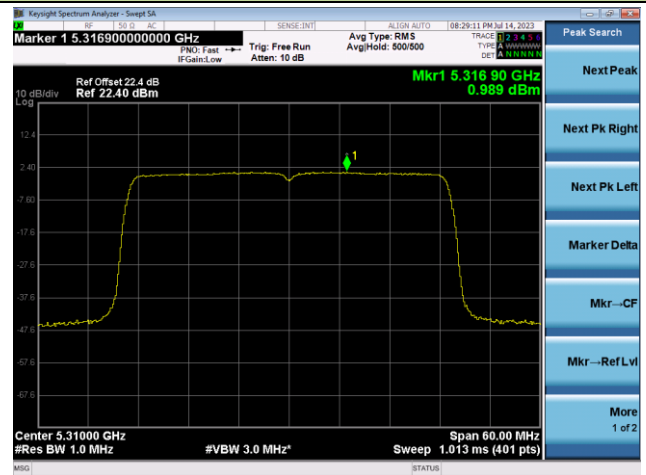

802.11ax-HE40 Power Spectral Density - Ant 0

Channel 38 (5190MHz)

Channel 46 (5230MHz)

Channel 54 (5270MHz)

Channel 62 (5310MHz)

Channel 102 (5510MHz)

Channel 110 (5550MHz)

802.11ax-HE40 Power Spectral Density - Ant 0

Channel 134 (5670MHz)

Channel 142(5710MHz)

Channel 151 (5755MHz)

Channel 159 (5795MHz)

802.11ax-HE80 Power Spectral Density - Ant 0

Channel 42 (5210MHz)

Channel 58 (5290MHz)

Channel 106 (5530MHz)