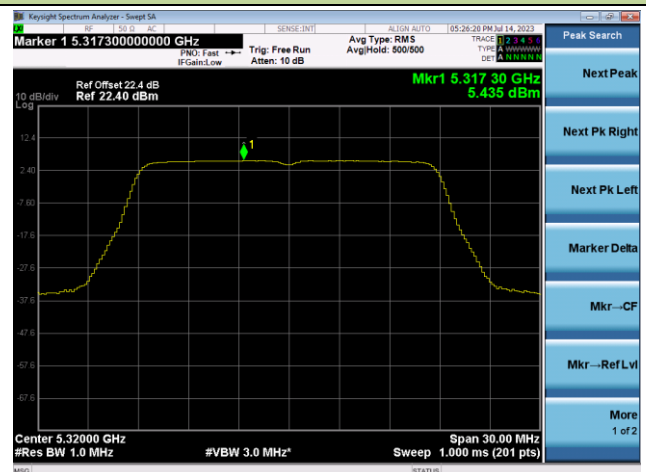

Channel 157 (5785MHz)

802.11ac-VHT20 Power Spectral Density - Ant 1

Channel 36 (5180MHz)

Channel 44 (5220MHz)

Channel 48 (5240MHz)

Channel 52 (5260MHz)

Channel 60 (5300MHz)

Channel 64 (5320MHz)

802.11ac-VHT20 Power Spectral Density - Ant 1

Channel 100 (5500MHz)

Channel 116 (5580MHz)

Channel 140 (5700MHz)

Channel 144(5720MHz)

Channel 149 (5745MHz)

Channel 157 (5785MHz)

802.11ac-VHT20 Power Spectral Density - Ant 1