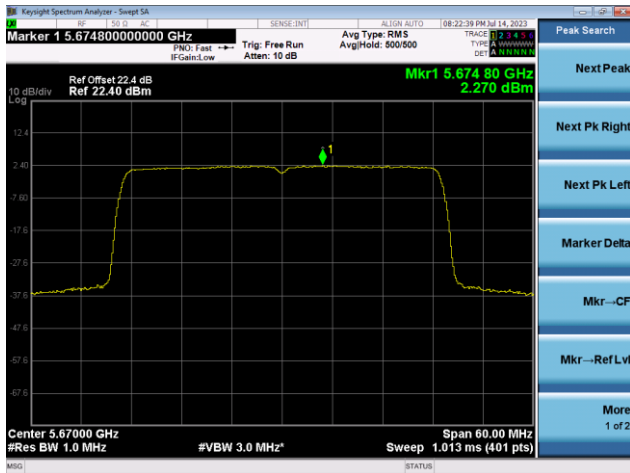

802.11ax-HE40 Power Spectral Density - Ant 0

Channel 38 (5190MHz)

Channel 46 (5230MHz)

Channel 54 (5270MHz)

Channel 62 (5310MHz)

Channel 102 (5510MHz)

Channel 110 (5550MHz)

802.11ax-HE40 Power Spectral Density - Ant 0

Channel 134 (5670MHz)

Channel 142(5710MHz)

Channel 151 (5755MHz)

Channel 159 (5795MHz)

802.11ax-HE80 Power Spectral Density - Ant 0

Channel 42 (5210MHz)

Channel 58 (5290MHz)

Channel 106 (5530MHz)