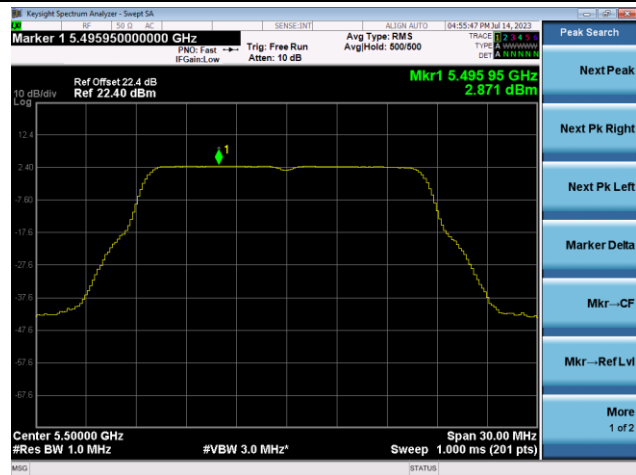

Channel 60 (5300MHz)

Channel 64 (5320MHz)

802.11a Power Spectral Density - Ant 1

Channel 100 (5500MHz)

Channel 116 (5580MHz)

Channel 140 (5700MHz)

Channel 144(5720MHz)

Channel 149 (5745MHz)

Channel 157 (5785MHz)

802.11ac-VHT20 Power Spectral Density - Ant 1

Channel 36 (5180MHz)

Channel 44 (5220MHz)

Channel 48 (5240MHz)

Channel 52 (5260MHz)

Channel 60 (5300MHz)

Channel 64 (5320MHz)