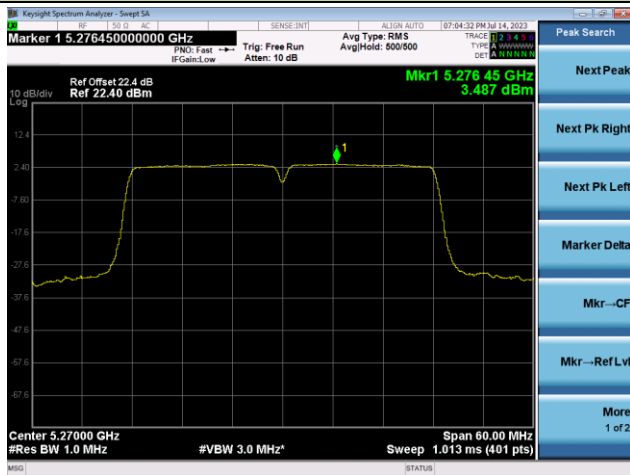

Channel 165 (5825MHz)

802.11ac-VHT40 Power Spectral Density - Ant 1

Channel 38 (5190MHz)

Channel 46 (5230MHz)

Channel 54 (5270MHz)

Channel 62 (5310MHz)

Channel 102 (5510MHz)

Channel 110 (5550MHz)

802.11ac-VHT40 Power Spectral Density - Ant 1

Channel 134 (5670MHz)

Channel 142 (5710MHz)

Channel 151 (5755MHz)

Channel 159 (5795MHz)

802.11ac-VHT80 Power Spectral Density - Ant 1

Channel 42 (5210MHz)

Channel 58 (5290MHz)