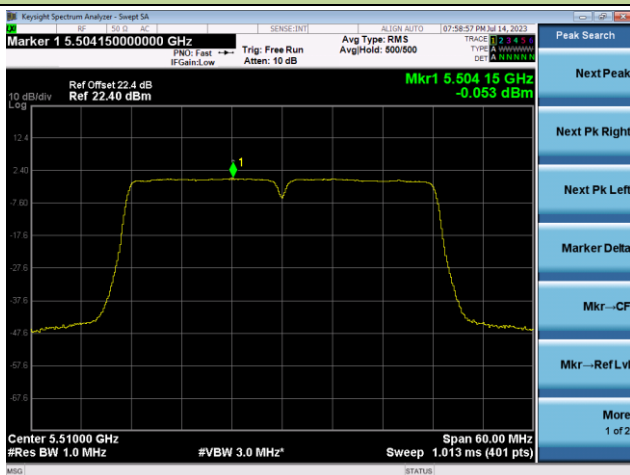

Channel 165 (5825MHz)

802.11ac-VHT40 Power Spectral Density - Ant 1

Channel 38 (5190MHz)

Channel 46 (5230MHz)

Channel 54 (5270MHz)

Channel 62 (5310MHz)

Channel 102 (5510MHz)

Channel 110 (5550MHz)

802.11ac-VHT40 Power Spectral Density - Ant 1

Channel 134 (5670MHz)

Channel 142 (5710MHz)

Channel 151 (5755MHz)

Channel 159 (5795MHz)

802.11ac-VHT80 Power Spectral Density - Ant 1

Channel 42 (5210MHz)

Channel 58 (5290MHz)