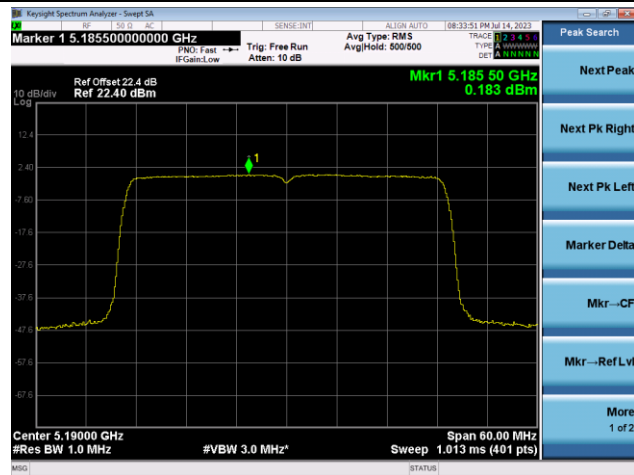

802.11ax-HE40 Power Spectral Density - Ant 0

Channel 38 (5190MHz)