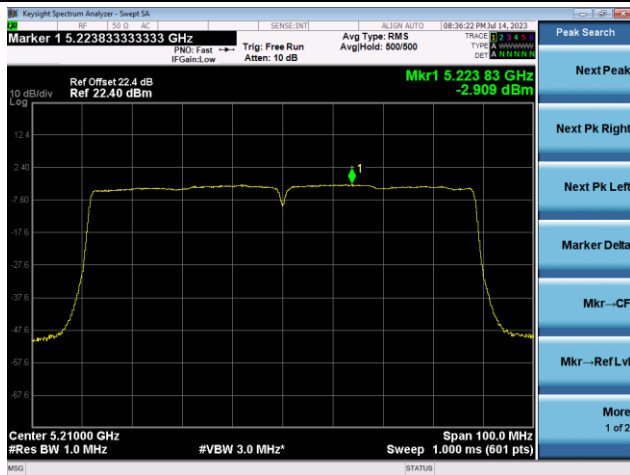

802.11ac-VHT40 Power Spectral Density - Ant 1

Channel 134 (5670MHz)

Channel 142 (5710MHz)

Channel 151 (5755MHz)

Channel 159 (5795MHz)

802.11ac-VHT80 Power Spectral Density - Ant 1

Channel 42 (5210MHz)

Channel 58 (5290MHz)