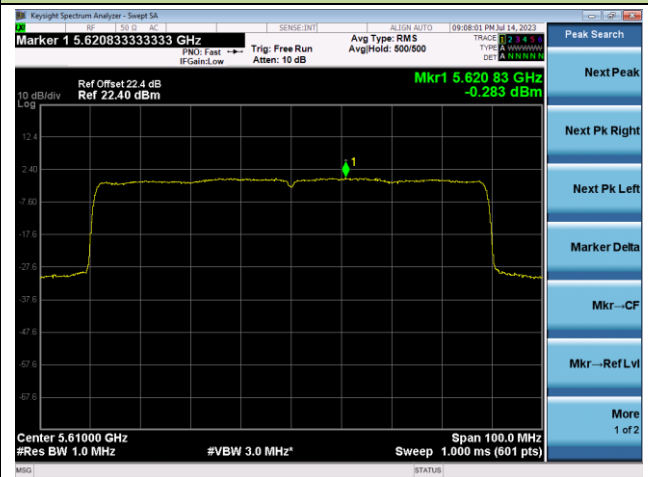

Channel 134 (5670MHz)

Channel 142(5710MHz)

Channel 151 (5755MHz)

Channel 159 (5795MHz)

802.11ax-HE80 Power Spectral Density - Ant 0

Channel 42 (5210MHz)

Channel 58 (5290MHz)

Channel 106 (5530MHz)

Channel 122 (5610MHz)

Channel 138 (5690MHz)

Channel 155 (5775MHz)

802.11a Power Spectral Density - Ant 1

Channel 36 (5180MHz)

Channel 44 (5220MHz)

Channel 48 (5240MHz)

Channel 52 (5260MHz)