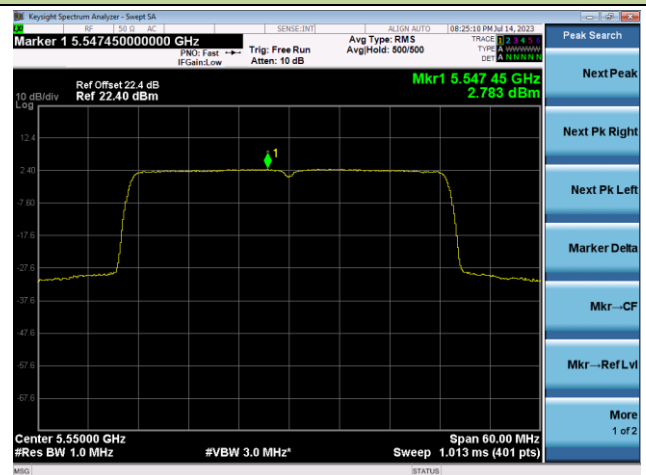

802.11ax-HE40 Power Spectral Density - Ant 0

Channel 38 (5190MHz)

Channel 46 (5230MHz)

Channel 54 (5270MHz)

Channel 62 (5310MHz)

Channel 102 (5510MHz)

Channel 110 (5550MHz)

802.11ax-HE40 Power Spectral Density - Ant 0

Channel 134 (5670MHz)

Channel 142(5710MHz)

Channel 151 (5755MHz)

Channel 159 (5795MHz)

802.11ax-HE80 Power Spectral Density - Ant 0

Channel 42 (5210MHz)

Channel 58 (5290MHz)

Channel 106 (5530MHz)