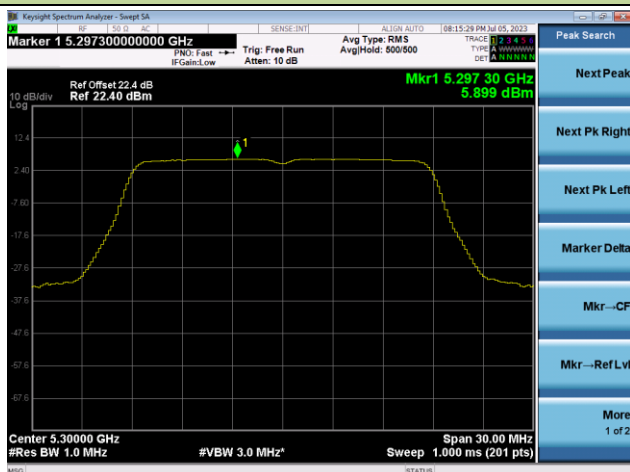

Channel 157 (5785MHz)

802.11ac-VHT20 Power Spectral Density - Ant 1

Channel 36 (5180MHz)

Channel 44 (5220MHz)

Channel 48 (5240MHz)

Channel 52 (5260MHz)

Channel 60 (5300MHz)

Channel 64 (5320MHz)

802.11ac-VHT20 Power Spectral Density - Ant 1

Channel 100 (5500MHz)

Channel 116 (5580MHz)

Channel 140 (5700MHz)

Channel 144(5720MHz)

Channel 149 (5745MHz)

Channel 157 (5785MHz)

802.11ac-VHT20 Power Spectral Density - Ant 1