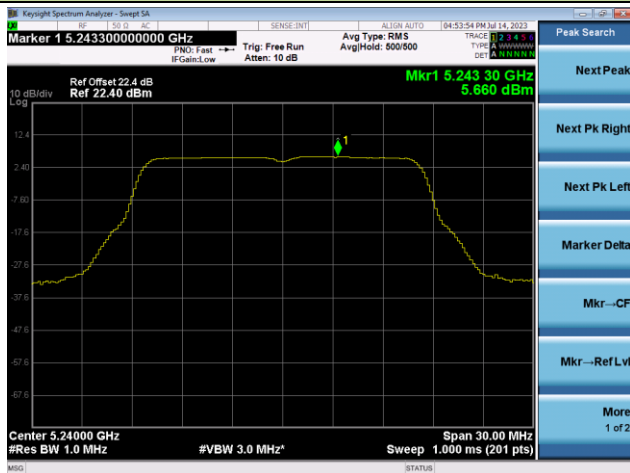

Channel 122 (5610MHz)

Channel 138 (5690MHz)

Channel 155 (5775MHz)

802.11a Power Spectral Density - Ant 1

Channel 36 (5180MHz)

Channel 44 (5220MHz)

Channel 48 (5240MHz)

Channel 52 (5260MHz)

Channel 60 (5300MHz)

Channel 64 (5320MHz)

802.11a Power Spectral Density - Ant 1

Channel 100 (5500MHz)

Channel 116 (5580MHz)

Channel 140 (5700MHz)

Channel 144(5720MHz)

Channel 149 (5745MHz)