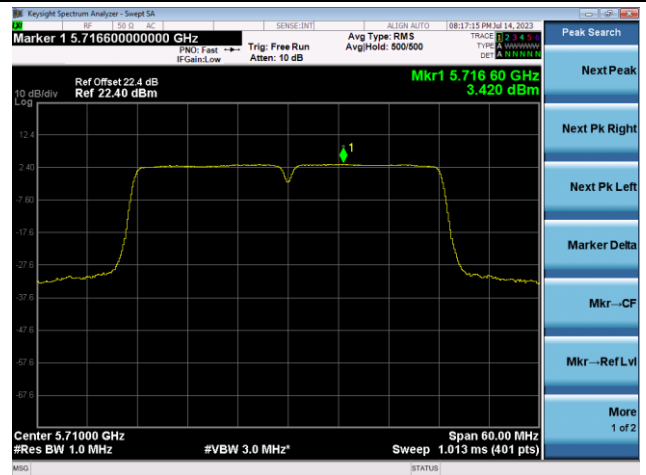

Channel 165 (5825MHz)

802.11ac-VHT40 Power Spectral Density - Ant 1

Channel 38 (5190MHz)

Channel 46 (5230MHz)

Channel 54 (5270MHz)

Channel 62 (5310MHz)

Channel 102 (5510MHz)

Channel 110 (5550MHz)

802.11ac-VHT40 Power Spectral Density - Ant 1

Channel 134 (5670MHz)

Channel 142 (5710MHz)

Channel 151 (5755MHz)

Channel 159 (5795MHz)

802.11ac-VHT80 Power Spectral Density - Ant 1

Channel 42 (5210MHz)

Channel 58 (5290MHz)