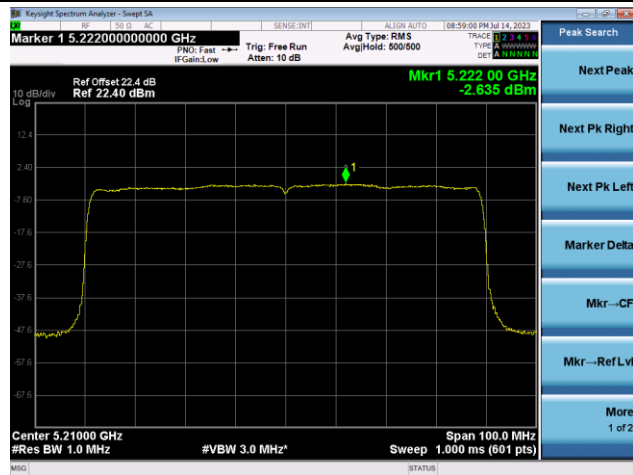

Channel 134 (5670MHz)

Channel 142(5710MHz)

Channel 151 (5755MHz)

Channel 159 (5795MHz)

802.11ax-HE80 Power Spectral Density - Ant 0

Channel 42 (5210MHz)

Channel 58 (5290MHz)

Channel 106 (5530MHz)