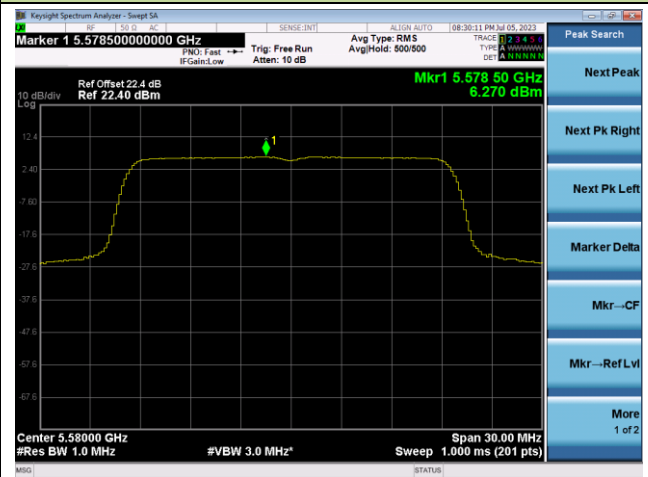

802.11ax-HE20 Power Spectral Density - Ant 0

Channel 36 (5180MHz)

Channel 44 (5220MHz)

Channel 48 (5240MHz)

Channel 52 (5260MHz)

Channel 60 (5300MHz)

Channel 64 (5320MHz)

802.11ax-HE20 Power Spectral Density - Ant 0

Channel 100 (5500MHz)

Channel 116 (5580MHz)

Channel 140 (5700MHz)

Channel 144(5720MHz)

Channel 149 (5745MHz)

Channel 157 (5785MHz)

802.11ax-HE20 Power Spectral Density - Ant 0

Channel 165 (5825MHz)