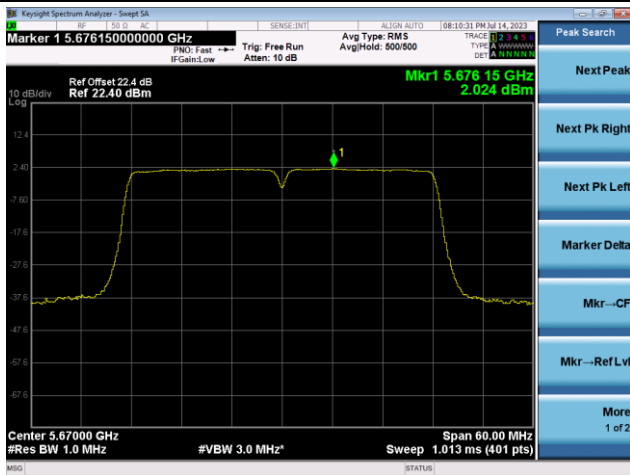

Channel 165 (5825MHz)

802.11ac-VHT40 Power Spectral Density - Ant 1

Channel 38 (5190MHz)

Channel 46 (5230MHz)

Channel 54 (5270MHz)

Channel 62 (5310MHz)

Channel 102 (5510MHz)

Channel 110 (5550MHz)

802.11ac-VHT40 Power Spectral Density - Ant 1

Channel 134 (5670MHz)

Channel 142 (5710MHz)

Channel 151 (5755MHz)

Channel 159 (5795MHz)

802.11ac-VHT80 Power Spectral Density - Ant 1

Channel 42 (5210MHz)

Channel 58 (5290MHz)