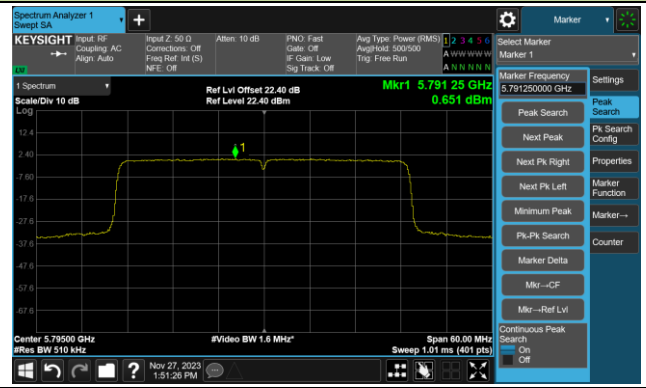

Channel 134 (5670MHz)

Channel 142(5710MHz)

Channel 151 (5755MHz)

Channel 159 (5795MHz)

802.11ax-HE80 Power Spectral Density - Ant 0

Channel 42 (5210MHz)

Channel 58 (5290MHz)

Channel 106 (5530MHz)

Channel 122 (5610MHz)

Channel 138 (5690MHz)

Channel 155 (5775MHz)

802.11a Power Spectral Density - Ant 1

Channel 36 (5180MHz)

Channel 44 (5220MHz)

Channel 48 (5240MHz)

Channel 52 (5260MHz)