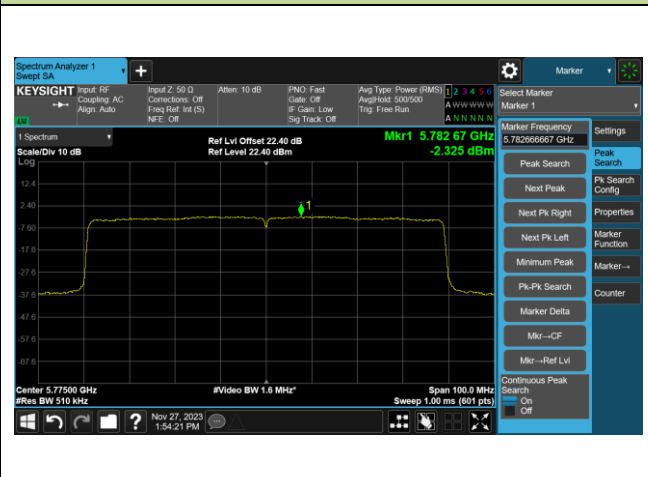

Channel 134 (5670MHz)

Channel 142(5710MHz)

Channel 151 (5755MHz)

Channel 159 (5795MHz)

802.11ax-HE80 Power Spectral Density - Ant 0

Channel 42 (5210MHz)

Channel 58 (5290MHz)

Channel 106 (5530MHz)

Channel 122 (5610MHz)

Channel 138 (5690MHz)

Channel 155 (5775MHz)

802.11a Power Spectral Density - Ant 1

Channel 36 (5180MHz)

Channel 44 (5220MHz)

Channel 48 (5240MHz)

Channel 52 (5260MHz)