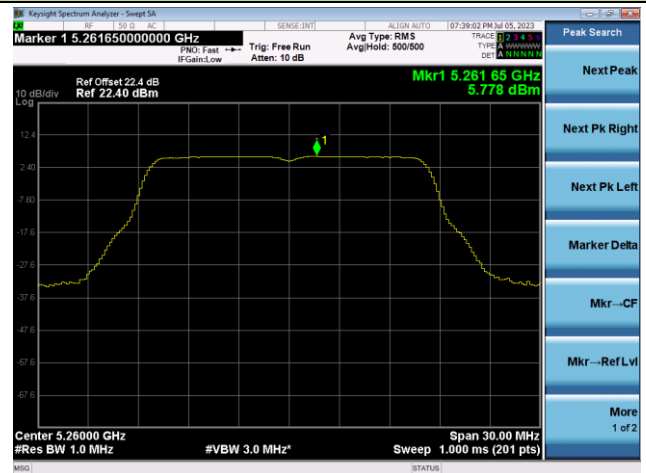

Channel 122 (5610MHz)

Channel 138 (5690MHz)

Channel 155 (5775MHz)

802.11a Power Spectral Density - Ant 1

Channel 36 (5180MHz)

Channel 44 (5220MHz)

Channel 48 (5240MHz)

Channel 52 (5260MHz)

Channel 60 (5300MHz)

Channel 64 (5320MHz)

802.11a Power Spectral Density - Ant 1

Channel 100 (5500MHz)

Channel 116 (5580MHz)

Channel 140 (5700MHz)

Channel 144(5720MHz)

Channel 149 (5745MHz)