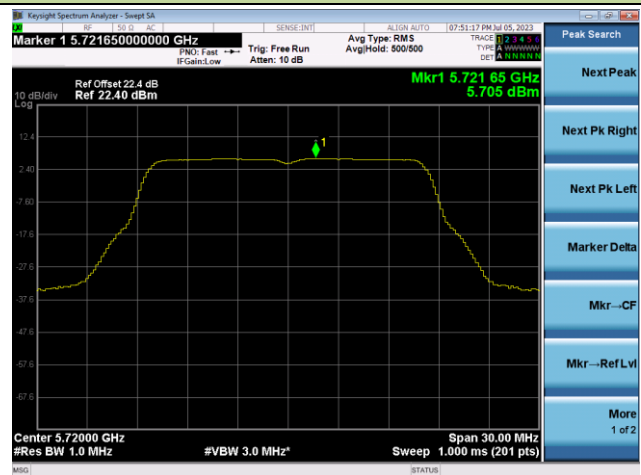

Channel 60 (5300MHz)

Channel 64 (5320MHz)

802.11a Power Spectral Density - Ant 1

Channel 100 (5500MHz)

Channel 116 (5580MHz)

Channel 140 (5700MHz)

Channel 144(5720MHz)

Channel 149 (5745MHz)

Channel 157 (5785MHz)

802.11ac-VHT20 Power Spectral Density - Ant 1

Channel 36 (5180MHz)

Channel 44 (5220MHz)

Channel 48 (5240MHz)

Channel 52 (5260MHz)

Channel 60 (5300MHz)

Channel 64 (5320MHz)