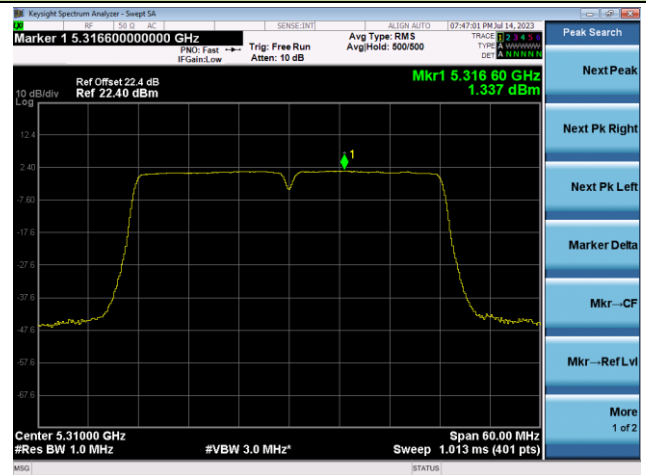

Channel 165 (5825MHz)

802.11ac-VHT40 Power Spectral Density - Ant 1

Channel 38 (5190MHz)

Channel 46 (5230MHz)

Channel 54 (5270MHz)

Channel 62 (5310MHz)

Channel 102 (5510MHz)

Channel 110 (5550MHz)

802.11ac-VHT40 Power Spectral Density - Ant 1

Channel 134 (5670MHz)

Channel 142 (5710MHz)

Channel 151 (5755MHz)

Channel 159 (5795MHz)

802.11ac-VHT80 Power Spectral Density - Ant 1

Channel 42 (5210MHz)

Channel 58 (5290MHz)