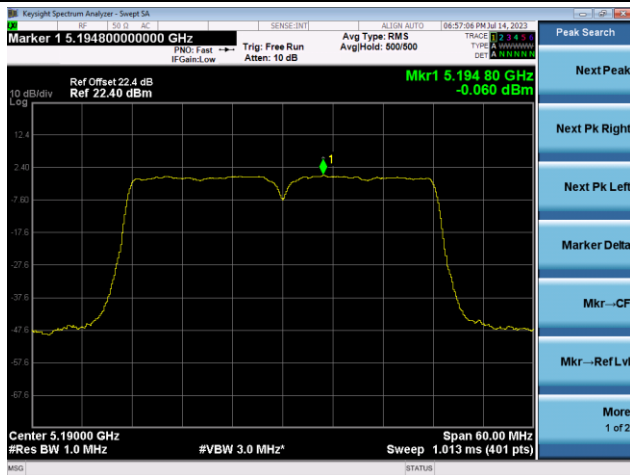

802.11ac-VHT40 Power Spectral Density - Ant 1

Channel 38 (5190MHz)