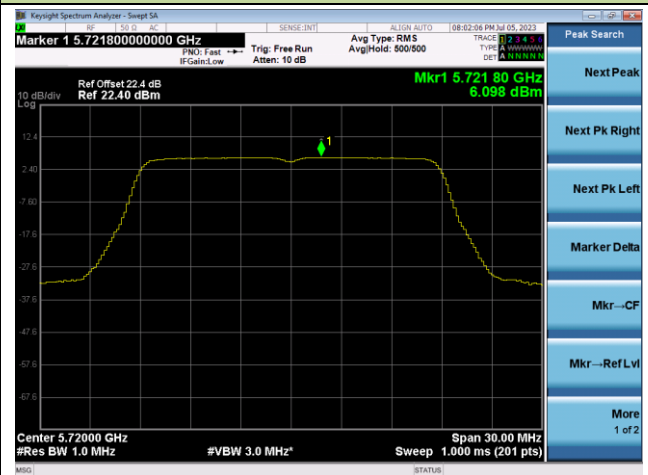

802.11ac-VHT20 Power Spectral Density - Ant 1

Channel 100 (5500MHz)

Channel 116 (5580MHz)

Channel 140 (5700MHz)

Channel 144(5720MHz)

Channel 149 (5745MHz)

Channel 157 (5785MHz)

802.11ac-VHT20 Power Spectral Density - Ant 1