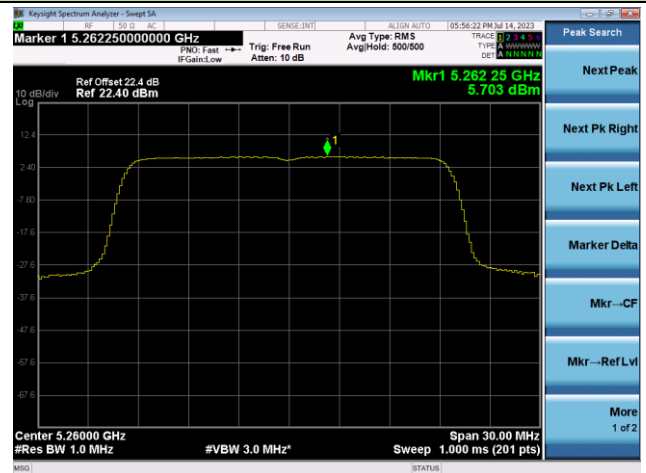

802.11ax-HE20 Power Spectral Density - Ant 0

Channel 36 (5180MHz)

Channel 44 (5220MHz)

Channel 48 (5240MHz)

Channel 52 (5260MHz)

Channel 60 (5300MHz)

Channel 64 (5320MHz)

802.11ax-HE20 Power Spectral Density - Ant 0