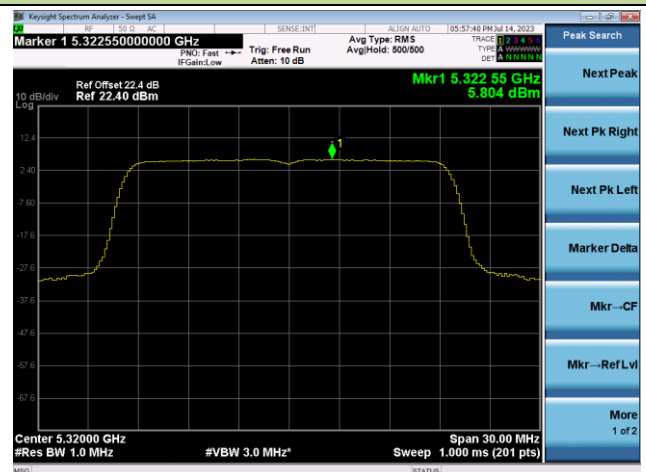

802.11ax-HE20 Power Spectral Density - Ant 0

Channel 36 (5180MHz)

Channel 44 (5220MHz)

Channel 48 (5240MHz)

Channel 52 (5260MHz)

Channel 60 (5300MHz)

Channel 64 (5320MHz)

802.11ax-HE20 Power Spectral Density - Ant 0

Channel 100 (5500MHz)

Channel 116 (5580MHz)

Channel 140 (5700MHz)

Channel 144(5720MHz)

Channel 149 (5745MHz)

Channel 157 (5785MHz)

802.11ax-HE20 Power Spectral Density - Ant 0

Channel 165 (5825MHz)