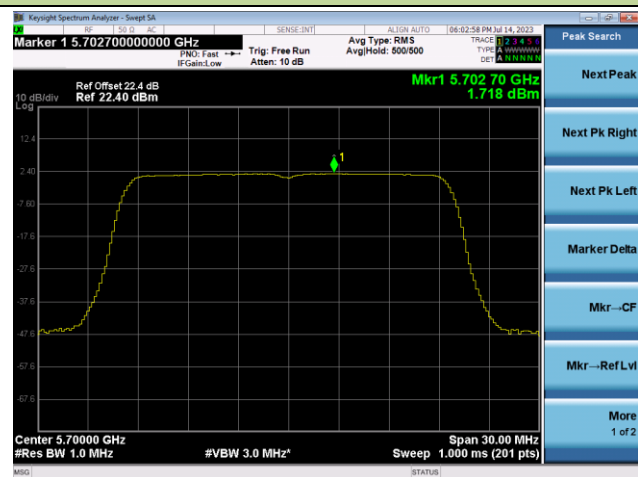

Channel 140 (5700MHz)