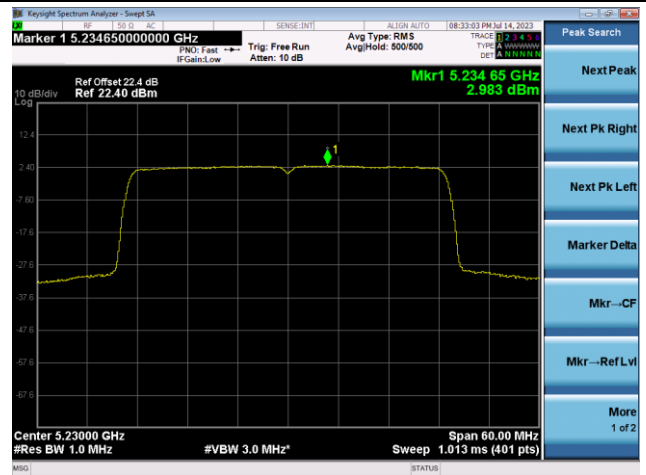

Channel 46 (5230MHz)