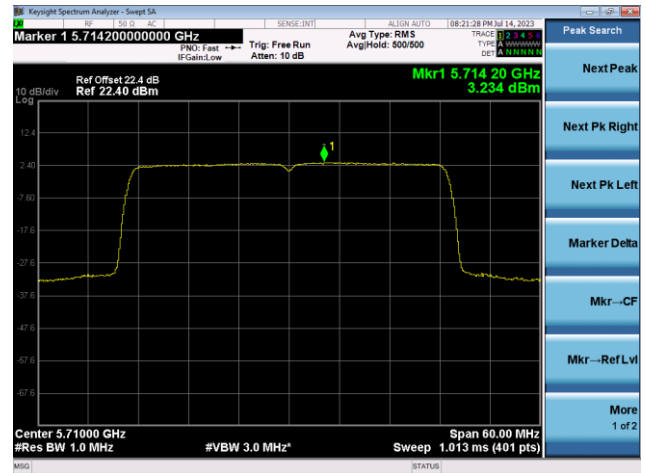

802.11ax-HE40 Power Spectral Density - Ant 0

Channel 38 (5190MHz)

Channel 46 (5230MHz)

Channel 54 (5270MHz)

Channel 62 (5310MHz)

Channel 102 (5510MHz)

Channel 110 (5550MHz)

802.11ax-HE40 Power Spectral Density - Ant 0

Channel 134 (5670MHz)

Channel 142(5710MHz)

Channel 151 (5755MHz)

Channel 159 (5795MHz)

802.11ax-HE80 Power Spectral Density - Ant 0

Channel 42 (5210MHz)

Channel 58 (5290MHz)

Channel 106 (5530MHz)