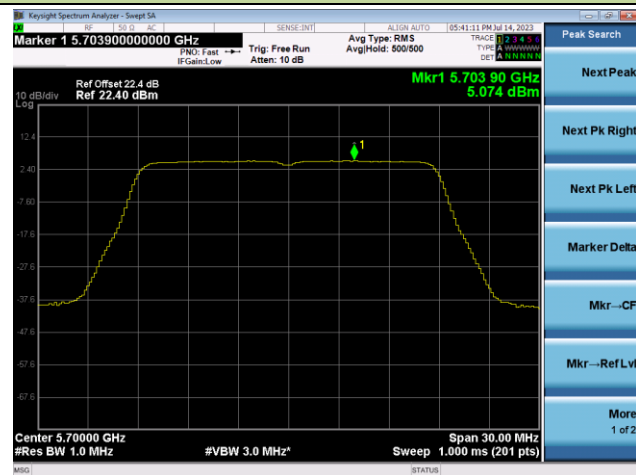

802.11ac-VHT20 Power Spectral Density - Ant 1

Channel 100 (5500MHz)

Channel 116 (5580MHz)

Channel 140 (5700MHz)

Channel 144(5720MHz)

Channel 149 (5745MHz)

Channel 157 (5785MHz)

802.11ac-VHT20 Power Spectral Density - Ant 1