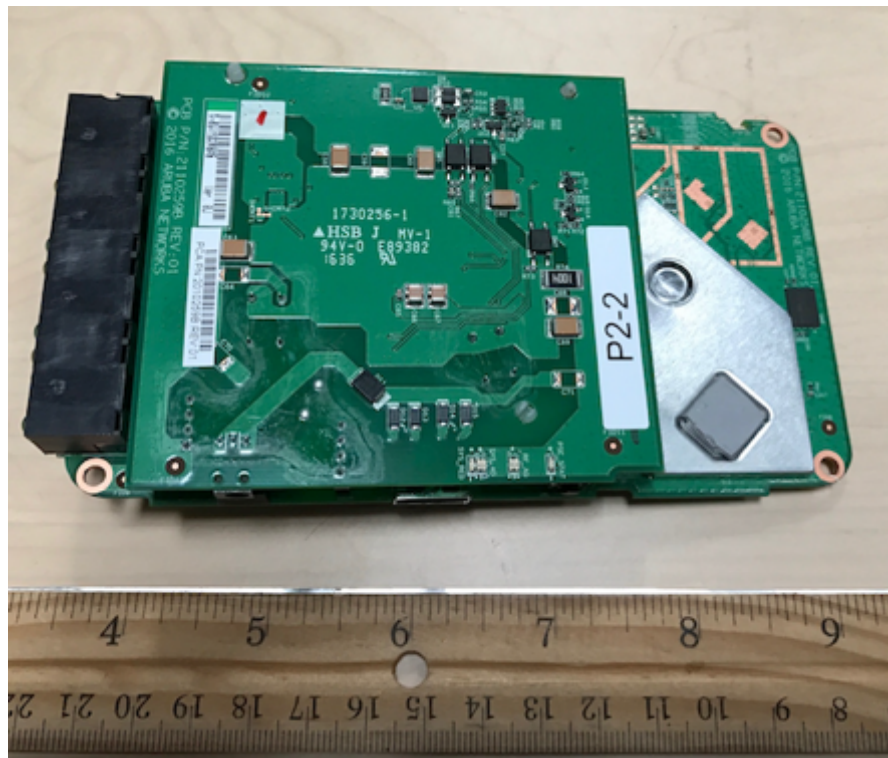

Internal Photo's for the:
APINH303

Cover Removed

Rear Housing Removed

Shields Removed

PCB - Antenna Removed

Power Board Removed

Shield Removed

Antenna - Front

Antenna - Rear