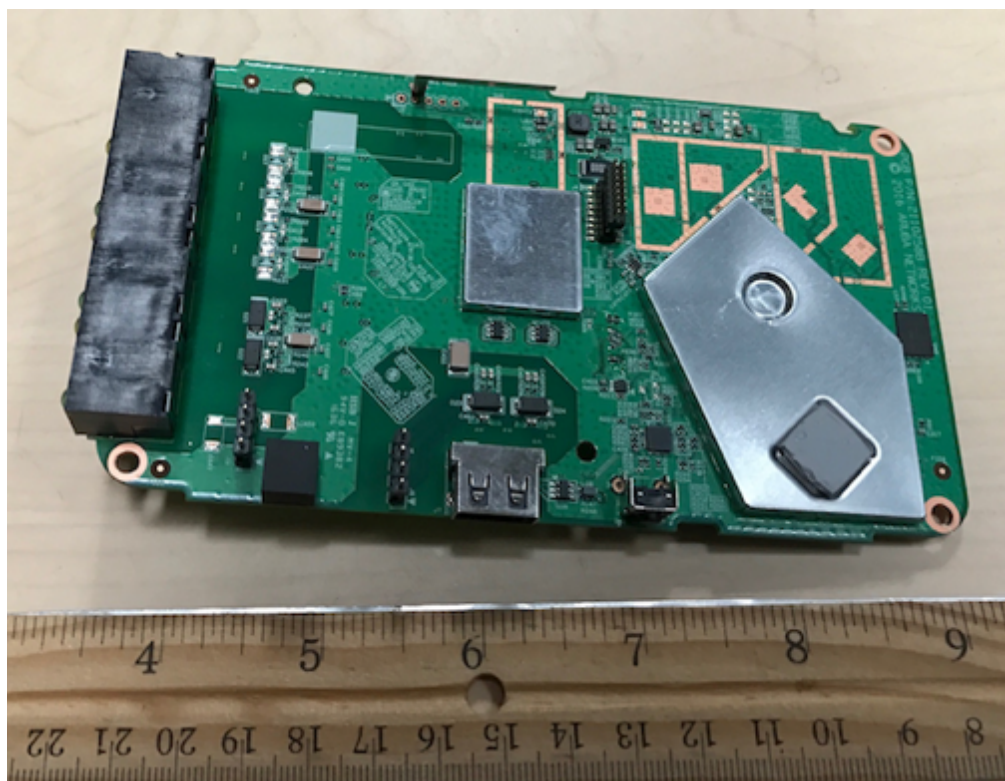

Internal Photo's for the:
APINH303

Cover Removed

Rear Housing Removed

Shields Removed

PCB - Antenna Removed

Power Board Removed

Shield Removed

Antenna - Front

Antenna - Rear