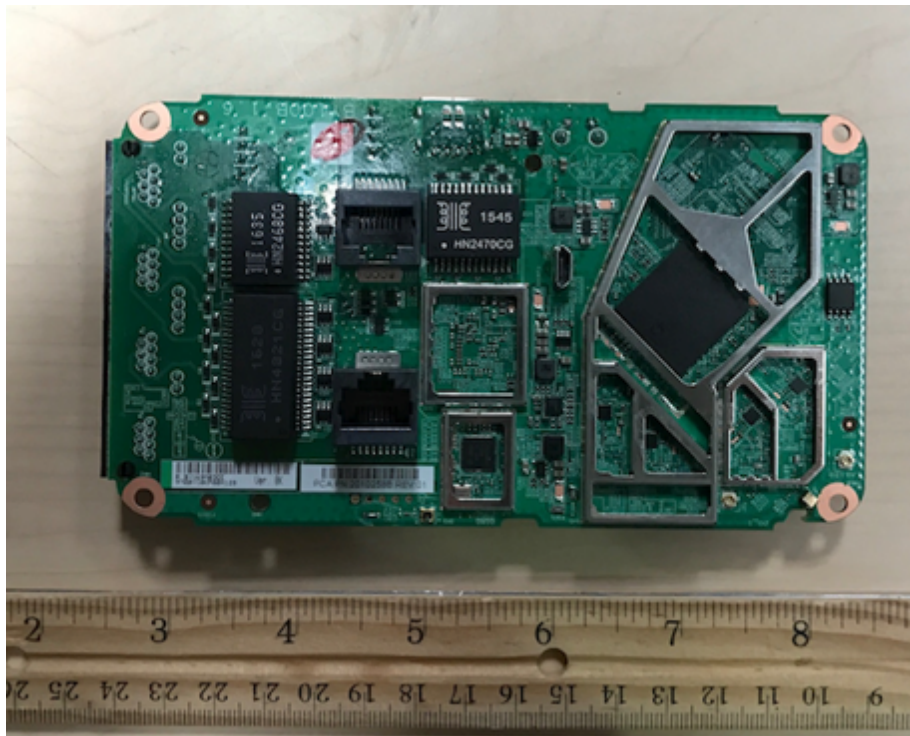

Internal Photo's for the:
APINH303

Cover Removed

Rear Housing Removed

Shields Removed

PCB - Antenna Removed

Power Board Removed

Shield Removed

Antenna - Front

Antenna - Rear