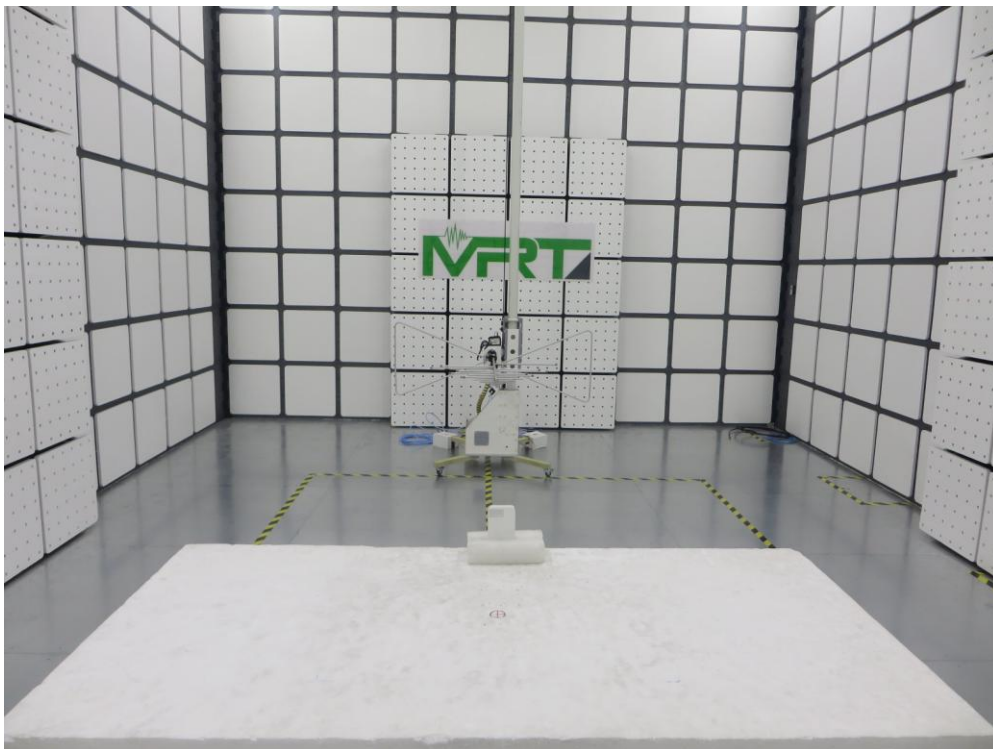

FCC Part 15E Test Setup Photo

Description: Front view of Conducted Emission Test Setup for Power Port

Description: Back view of Conducted Emission Test Setup for Power Port

Description: Radiated Spurious Emission Test Setup for 9kHz ~ 30MHz

Description: Radiated Spurious Emission Test Setup for 30MHz ~ 1GHz

Description: Radiated Spurious Emission Test Setup for 1GHz ~ 18GHz

Description: Radiated Spurious Emission Test Setup for 18GHz ~ 40GHz