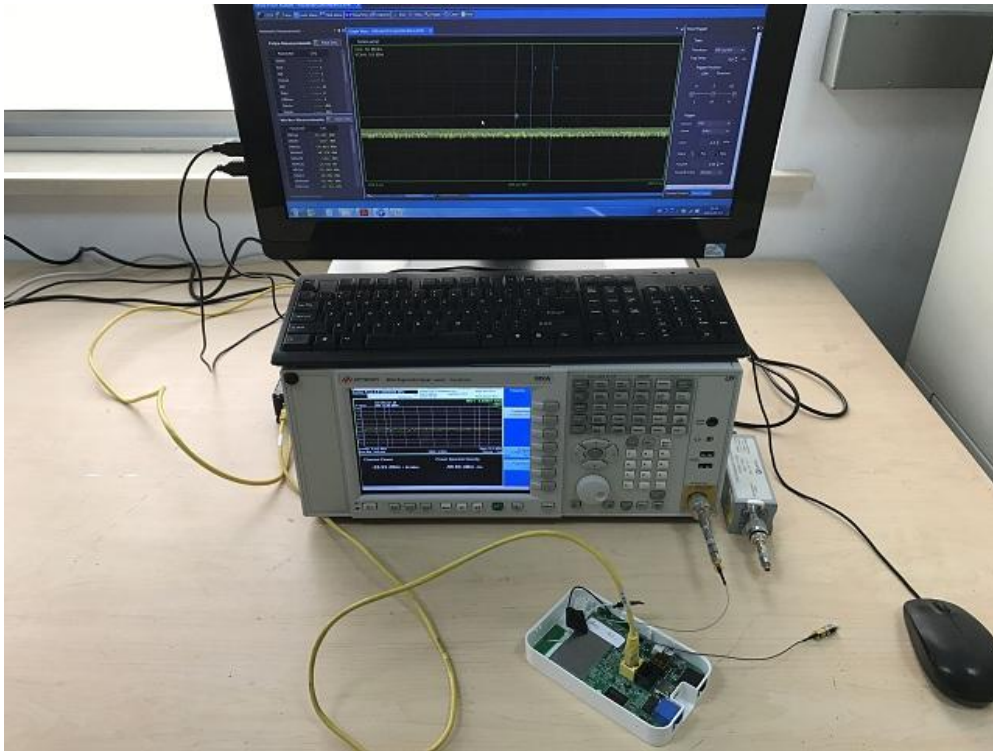

FCC Part 15E Test Setup Photo

Description: Front view of Conducted Emission Test Setup for Power Port

Description: Back view of Conducted Emission Test Setup for Power Port

Description: Radiated Spurious Emission Test Setup for 9kHz ~ 30MHz

Description: Radiated Spurious Emission Test Setup for 30MHz ~ 1GHz

Description: Radiated Spurious Emission Test Setup for 1GHz ~ 18GHz

Description: Radiated Spurious Emission Test Setup for 18GHz ~ 40GHz

Description: Conducted Measurement Test Setup

Description: DFS Test Setup