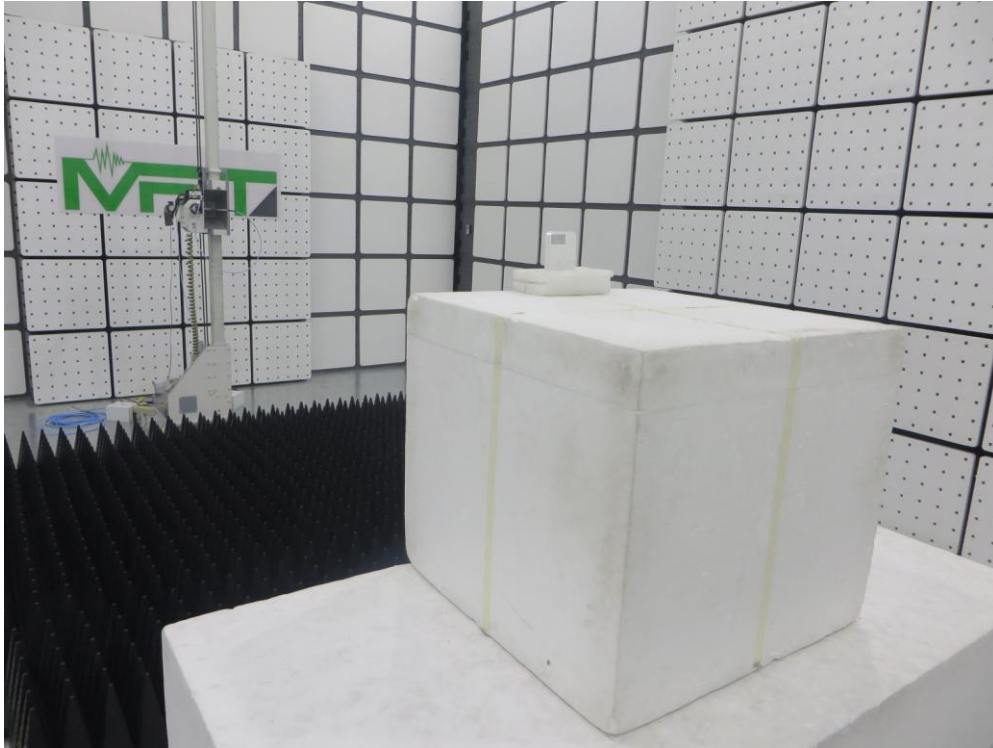

FCC Part 15E Test Setup Photo

Description: Front view of Conducted Emission Test Setup for Power Port

Description: Back view of Conducted Emission Test Setup for Power Port

Description: Radiated Spurious Emission Test Setup for 9kHz ~ 30MHz

Description: Radiated Spurious Emission Test Setup for 30MHz ~ 1GHz

Description: Radiated Spurious Emission Test Setup for 1GHz ~ 18GHz

Description: Radiated Spurious Emission Test Setup for 18GHz ~ 40GHz