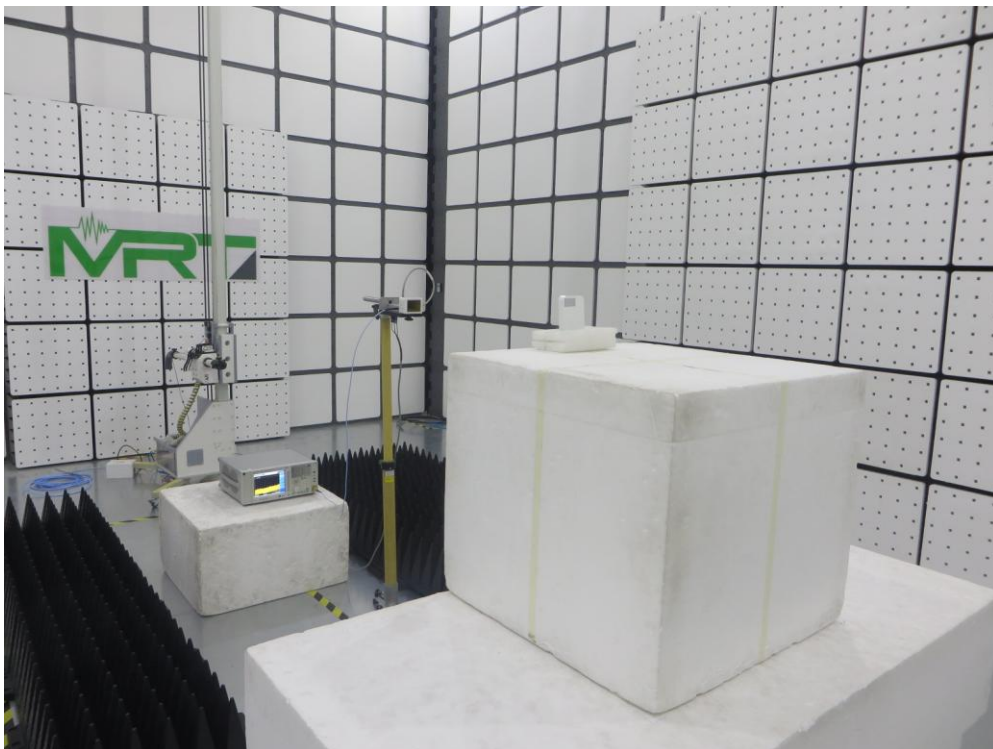

FCC Part 15E Test Setup Photo

Description: Front view of Conducted Emission Test Setup for Power Port

Description: Back view of Conducted Emission Test Setup for Power Port

Description: Radiated Spurious Emission Test Setup for 9kHz ~ 30MHz

Description: Radiated Spurious Emission Test Setup for 30MHz ~ 1GHz

Description: Radiated Spurious Emission Test Setup for 1GHz ~ 18GHz

Description: Radiated Spurious Emission Test Setup for 18GHz ~ 40GHz