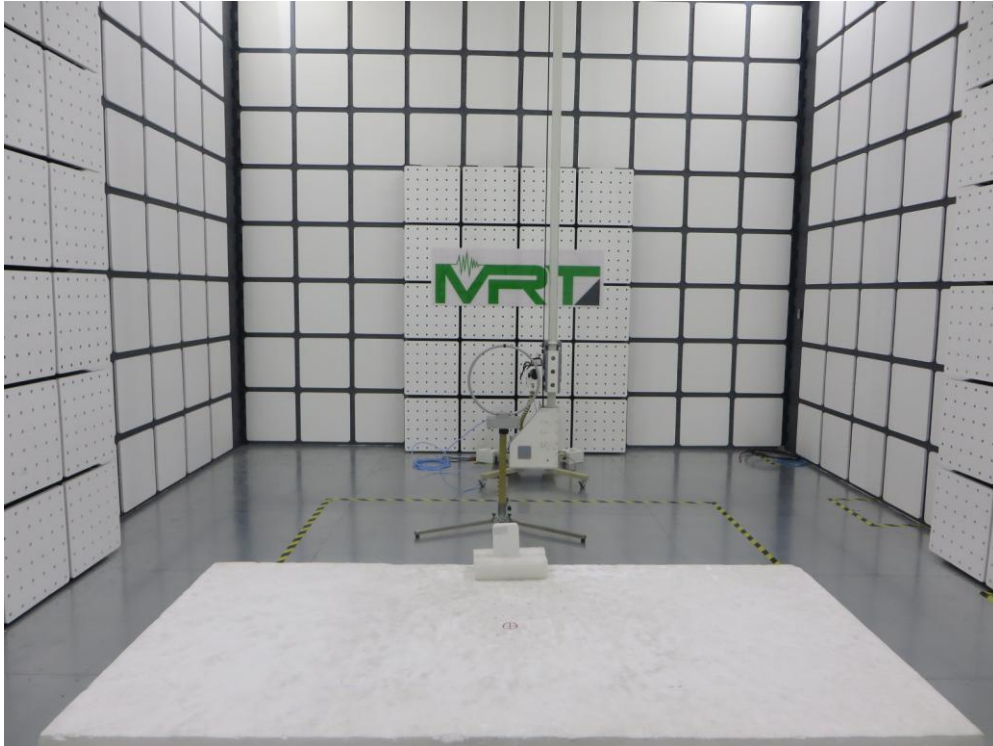

FCC Part 15E Test Setup Photo

Description: Front view of Conducted Emission Test Setup for Power Port

Description: Back view of Conducted Emission Test Setup for Power Port

Description: Radiated Spurious Emission Test Setup for 9kHz ~ 30MHz

Description: Radiated Spurious Emission Test Setup for 30MHz ~ 1GHz

Description: Radiated Spurious Emission Test Setup for 1GHz ~ 18GHz

Description: Radiated Spurious Emission Test Setup for 18GHz ~ 40GHz