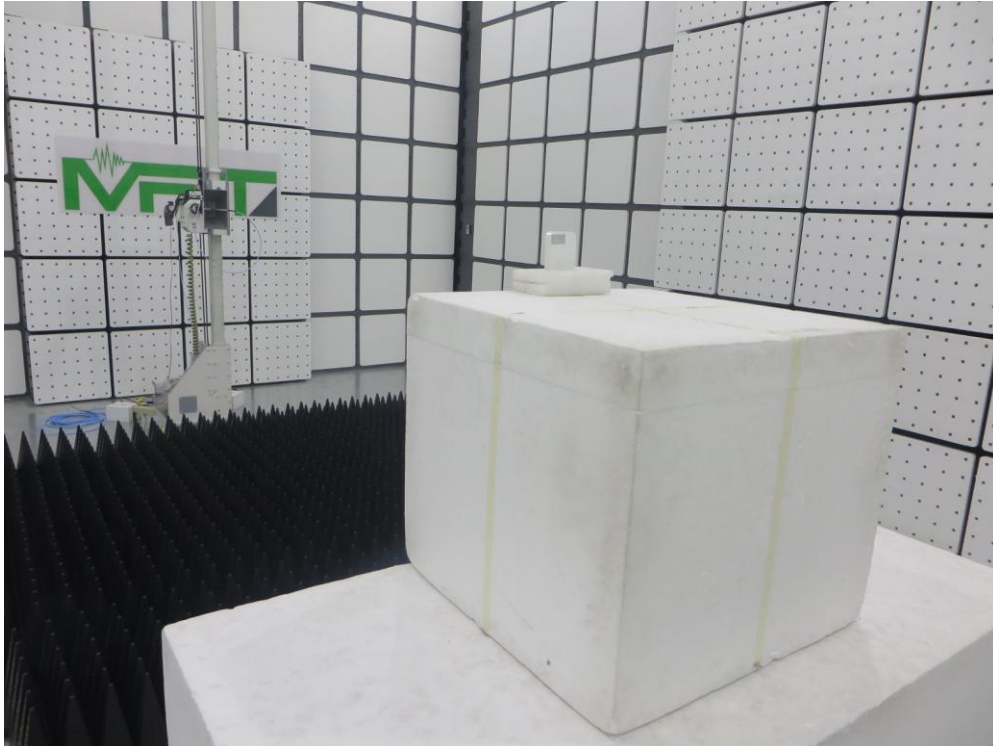

FCC Part15C & 15E Test Setup Photo

Description: Front view of Conducted Emission Test Setup for Power Port

Description: Back view of Conducted Emission Test Setup for Power Port

Description: Radiated Spurious Emission Test Setup for 9kHz ~ 30MHz

Description: Radiated Spurious Emission Test Setup for 30MHz ~ 1GHz

Description: Radiated Spurious Emission Test Setup for 1GHz ~ 18GHz

Description: Radiated Spurious Emission Test Setup for 18GHz ~ 40GHz