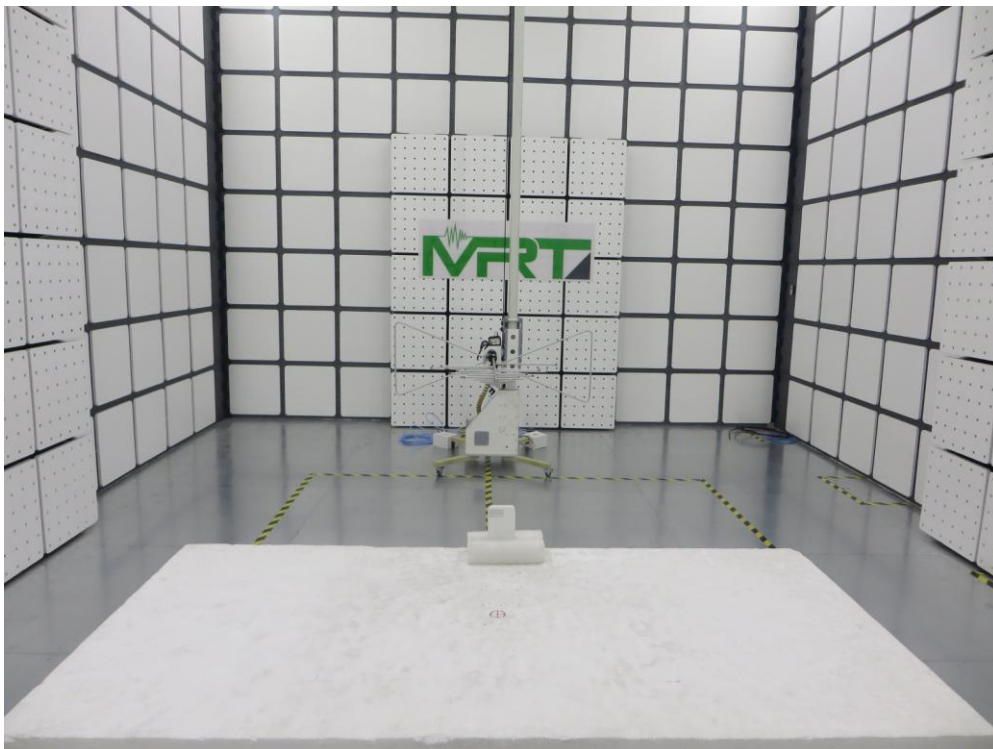

FCC Part15C & 15E Test Setup Photo

Description: Front view of Conducted Emission Test Setup for Power Port

Description: Back view of Conducted Emission Test Setup for Power Port

Description: Radiated Spurious Emission Test Setup for 9kHz ~ 30MHz

Description: Radiated Spurious Emission Test Setup for 30MHz ~ 1GHz

Description: Radiated Spurious Emission Test Setup for 1GHz ~ 18GHz

Description: Radiated Spurious Emission Test Setup for 18GHz ~ 40GHz