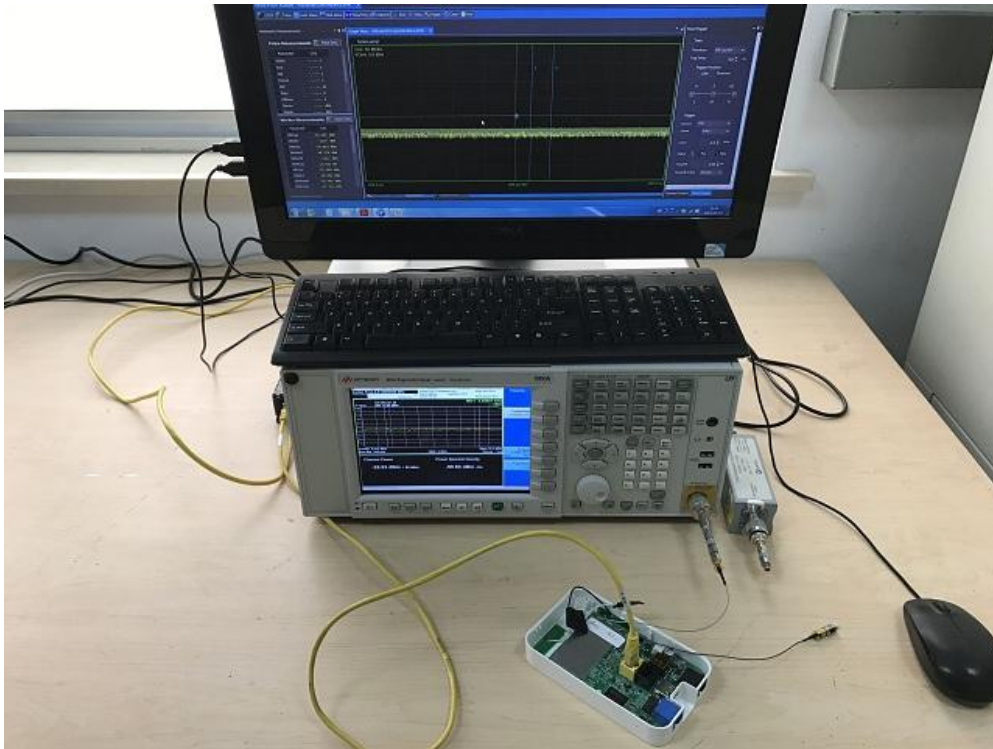

FCC Part15C & 15E Test Setup Photo

Description: Front view of Conducted Emission Test Setup for Power Port

Description: Back view of Conducted Emission Test Setup for Power Port

Description: Radiated Spurious Emission Test Setup for 9kHz ~ 30MHz

Description: Radiated Spurious Emission Test Setup for 30MHz ~ 1GHz

Description: Radiated Spurious Emission Test Setup for 1GHz ~ 18GHz

Description: Radiated Spurious Emission Test Setup for 18GHz ~ 40GHz

Description: Conducted Measurement Test Setup

Description: Conducted Measurement Test Setup