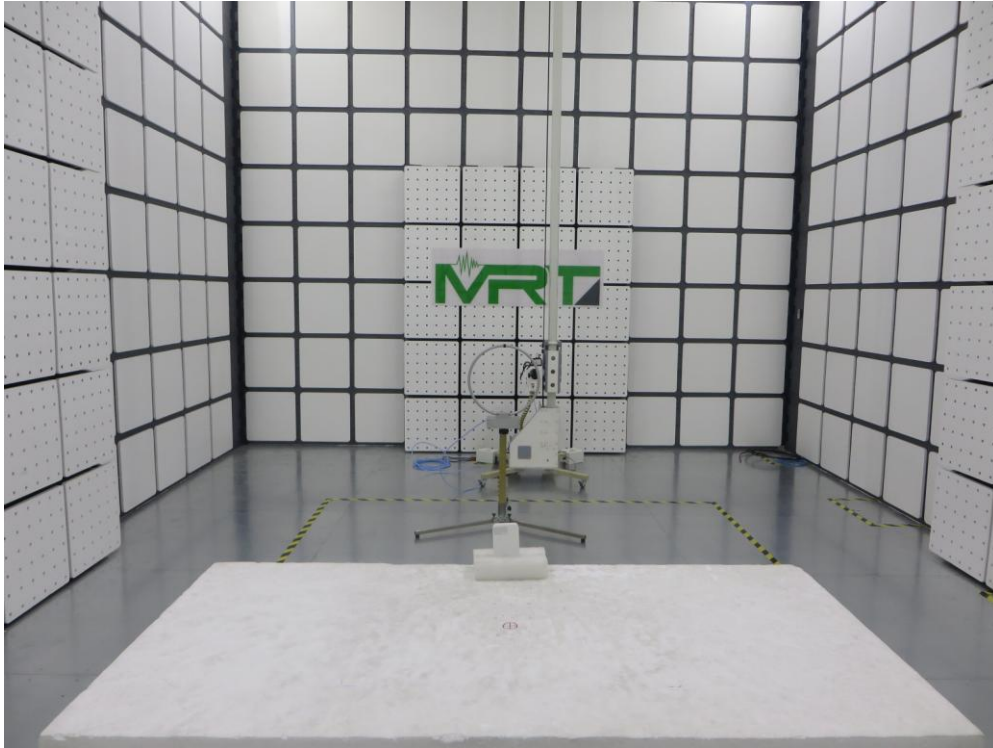

FCC Part15C & 15E Test Setup Photo

Description: Front view of Conducted Emission Test Setup for Power Port

Description: Back view of Conducted Emission Test Setup for Power Port

Description: Radiated Spurious Emission Test Setup for 9kHz ~ 30MHz

Description: Radiated Spurious Emission Test Setup for 30MHz ~ 1GHz

Description: Radiated Spurious Emission Test Setup for 1GHz ~ 18GHz

Description: Radiated Spurious Emission Test Setup for 18GHz ~ 40GHz