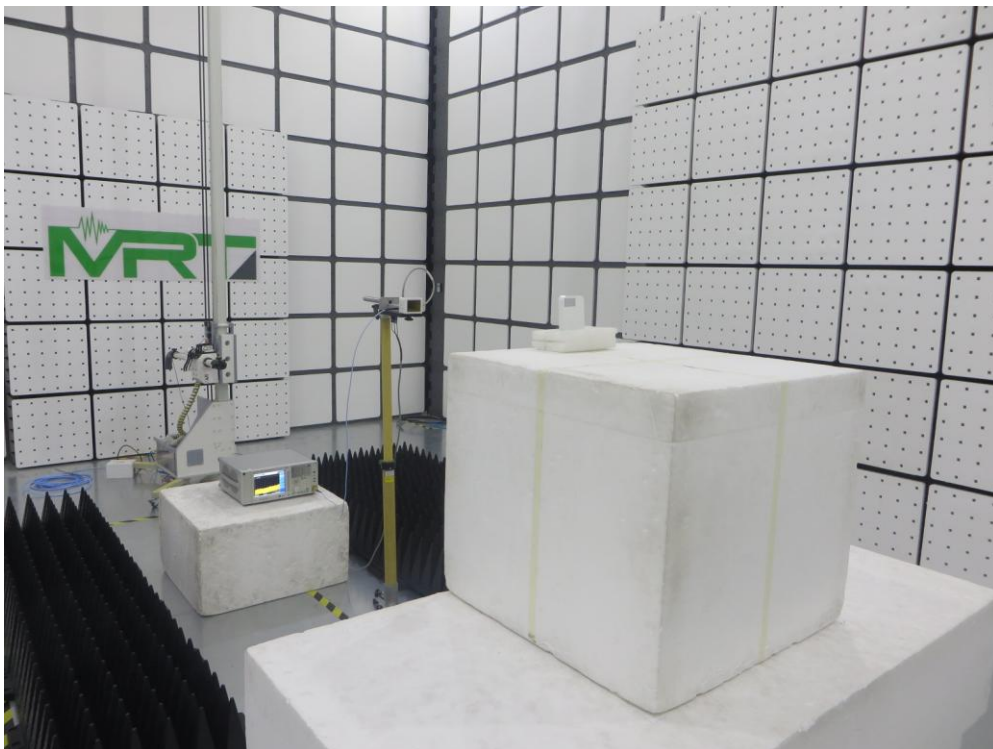

FCC Part15C & 15E Test Setup Photo

Description: Front view of Conducted Emission Test Setup for Power Port

Description: Back view of Conducted Emission Test Setup for Power Port

Description: Radiated Spurious Emission Test Setup for 9kHz ~ 30MHz

Description: Radiated Spurious Emission Test Setup for 30MHz ~ 1GHz

Description: Radiated Spurious Emission Test Setup for 1GHz ~ 18GHz

Description: Radiated Spurious Emission Test Setup for 18GHz ~ 40GHz