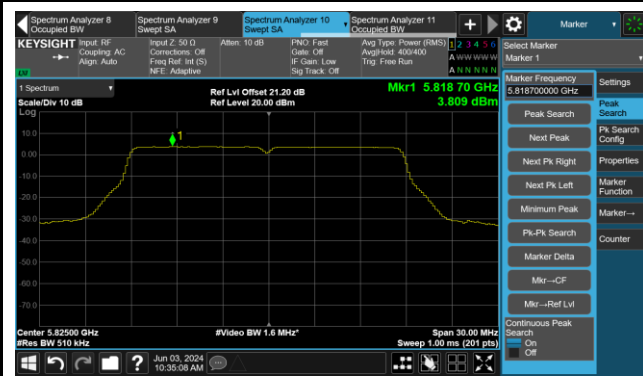

Channel 116 (5580MHz)

802.11ac-VHT20 Power Spectral Density- Ant 3

Channel 140 (5700MHz)

Channel 144 (5720MHz)

Channel 149 (5745MHz)

Channel 157 (5785MHz)

Channel 165 (5825MHz)

802.11ac-VHT40 Power Spectral Density- Ant 3

Channel 38 (5190MHz)

Channel 46 (5230MHz)

Channel 54 (5270MHz)

Channel 62 (5310MHz)

Channel 102 (5510MHz)

Channel 110 (5550MHz)

Channel 134 (5670MHz)

Channel 142 (5710MHz)