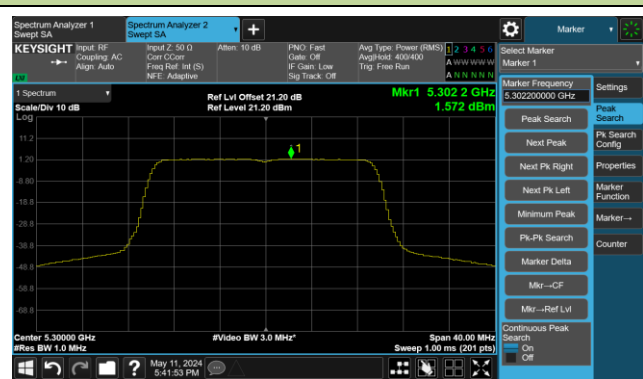

Channel 138 (5690MHz)

Channel 155 (5775MHz)

802.11ac-VHT160 Power Spectral Density- Ant 3

Channel 50 (5250MHz)

Channel 114 (5570MHz)

802.11ax-HE20 Power Spectral Density- Ant 3

Channel 36 (5180MHz)

Channel 44 (5220MHz)

Channel 48 (5240MHz)

Channel 52 (5260MHz)

Channel 60 (5300MHz)

Channel 64 (5320MHz)

Channel 100 (5500MHz)

Channel 116 (5580MHz)

802.11ax-HE20 Power Spectral Density- Ant 3

Channel 140 (5700MHz)