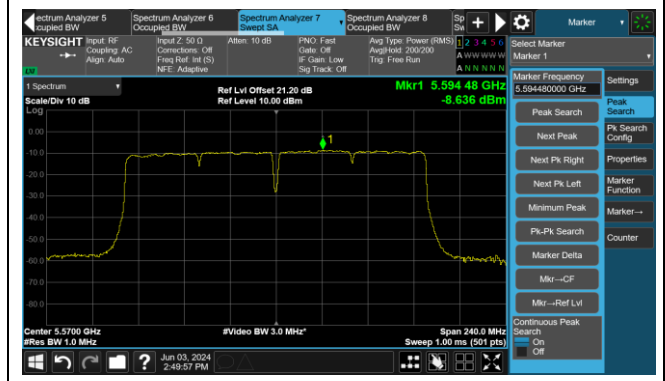

Channel 138 (5690MHz)

Channel 155 (5775MHz)

802.11ac-VHT160 Power Spectral Density- Ant 3

Channel 50 (5250MHz)

Channel 114 (5570MHz)

802.11ax-HE20 Power Spectral Density- Ant 3

Channel 36 (5180MHz)

Channel 44 (5220MHz)

Channel 48 (5240MHz)

Channel 52 (5260MHz)

Channel 60 (5300MHz)

Channel 64 (5320MHz)

Channel 100 (5500MHz)

Channel 116 (5580MHz)

802.11ax-HE20 Power Spectral Density- Ant 3

Channel 140 (5700MHz)