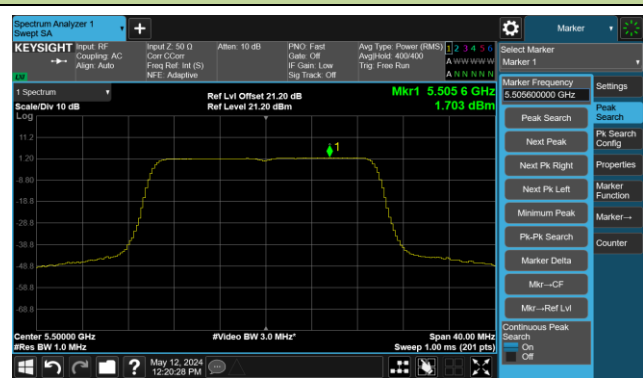

Channel 48 (5240MHz)

Channel 52 (5260MHz)

Channel 60 (5300MHz)

Channel 64 (5320MHz)

Channel 100 (5500MHz)

Channel 116 (5580MHz)

802.11ax-HE20 Power Spectral Density- Ant 3

Channel 140 (5700MHz)

Channel 144 (5720MHz)

Channel 149 (5745MHz)

Channel 157 (5785MHz)

Channel 165 (5825MHz)

802.11ax-HE40 Power Spectral Density- Ant 3

Channel 38 (5190MHz)

Channel 46 (5230MHz)

Channel 54 (5270MHz)