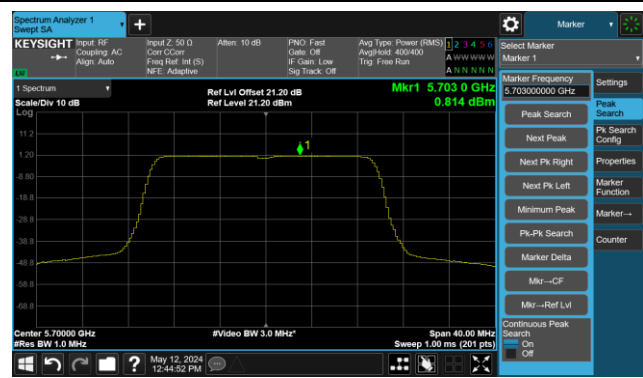

Channel 48 (5240MHz)

Channel 52 (5260MHz)

Channel 60 (5300MHz)

Channel 64 (5320MHz)

Channel 100 (5500MHz)

Channel 116 (5580MHz)

802.11ax-HE20 Power Spectral Density- Ant 3

Channel 140 (5700MHz)

Channel 144 (5720MHz)

Channel 149 (5745MHz)

Channel 157 (5785MHz)

Channel 165 (5825MHz)

802.11ax-HE40 Power Spectral Density- Ant 3

Channel 38 (5190MHz)

Channel 46 (5230MHz)

Channel 54 (5270MHz)