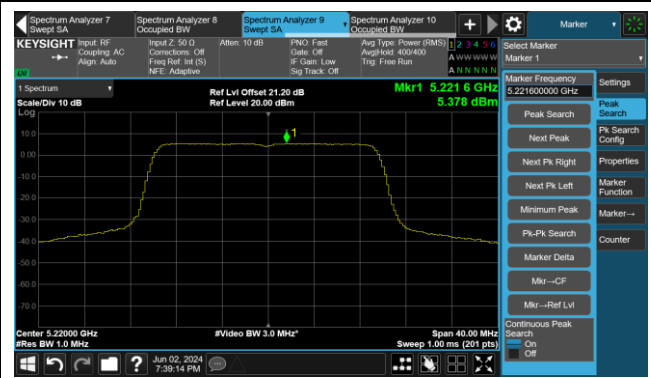

Channel 62 (5310MHz)

Channel 102 (5510MHz)

Channel 110 (5550MHz)

Channel 134 (5670MHz)

Channel 142 (5710MHz)

802.11ax-HE80 Power Spectral Density- Ant 3

Channel 42 (5210MHz)

Channel 58 (5290MHz)

Channel 106 (5530MHz)

Channel 122 (5610MHz)

Channel 138 (5690MHz)

Channel 155 (5775MHz)

802.11be-EHT20 Power Spectral Density- Ant 3

Channel 36 (5180MHz)

Channel 44 (5220MHz)

Channel 48 (5240MHz)

Channel 52 (5260MHz)

Channel 60 (5300MHz)

Channel 64 (5320MHz)

Channel 100 (5500MHz)

Channel 116 (5580MHz)