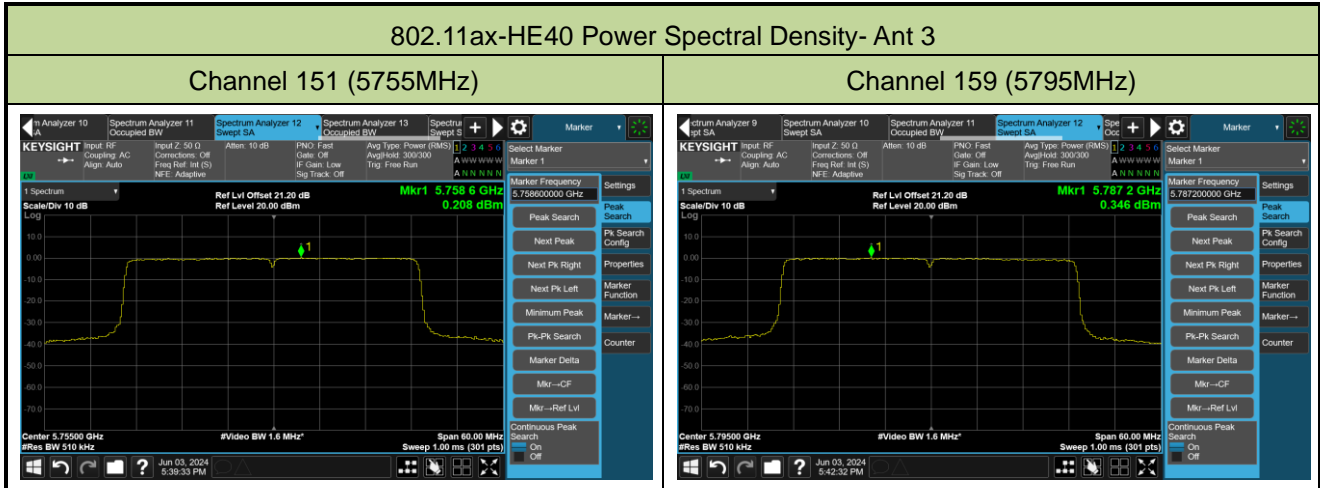

Channel 144 (5720MHz)

Channel 149 (5745MHz)

Channel 157 (5785MHz)

Channel 165 (5825MHz)

802.11ax-HE40 Power Spectral Density- Ant 3

Channel 38 (5190MHz)

Channel 46 (5230MHz)

Channel 54 (5270MHz)

Channel 62 (5310MHz)

Channel 102 (5510MHz)

Channel 110 (5550MHz)

Channel 134 (5670MHz)

Channel 142 (5710MHz)

802.11ax-HE80 Power Spectral Density- Ant 3

Channel 42 (5210MHz)

Channel 58 (5290MHz)

Channel 106 (5530MHz)

Channel 122 (5610MHz)

Channel 138 (5690MHz)

Channel 155 (5775MHz)

802.11be-EHT20 Power Spectral Density- Ant 3

Channel 36 (5180MHz)

Channel 44 (5220MHz)

Channel 48 (5240MHz)