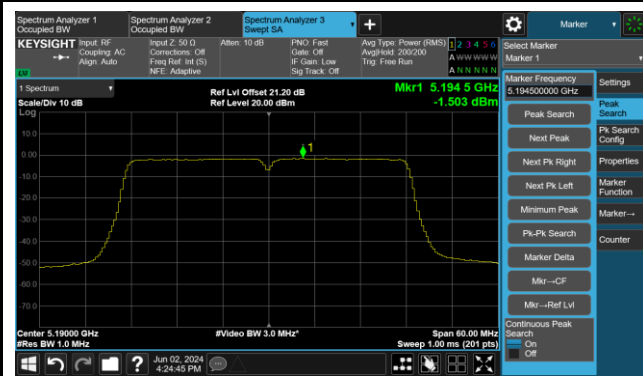

802.11ac-VHT40 Power Spectral Density- Ant 3

Channel 38 (5190MHz)