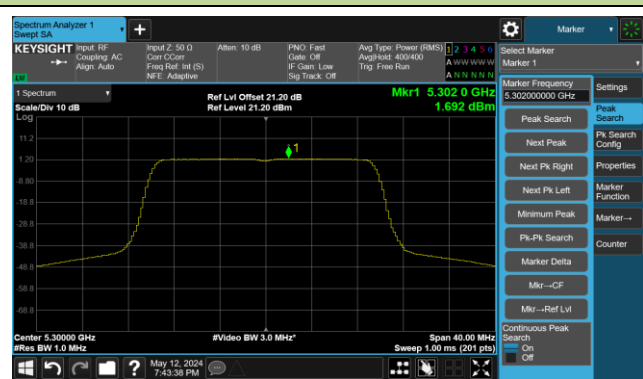

Channel 62 (5310MHz)

Channel 102 (5510MHz)

Channel 110 (5550MHz)

Channel 134 (5670MHz)

Channel 142 (5710MHz)

802.11ax-HE80 Power Spectral Density- Ant 3

Channel 42 (5210MHz)

Channel 58 (5290MHz)

Channel 106 (5530MHz)

Channel 122 (5610MHz)

Channel 138 (5690MHz)

Channel 155 (5775MHz)

802.11be-EHT20 Power Spectral Density- Ant 3

Channel 36 (5180MHz)

Channel 44 (5220MHz)

Channel 48 (5240MHz)

Channel 52 (5260MHz)

Channel 60 (5300MHz)

Channel 64 (5320MHz)

Channel 100 (5500MHz)

Channel 116 (5580MHz)