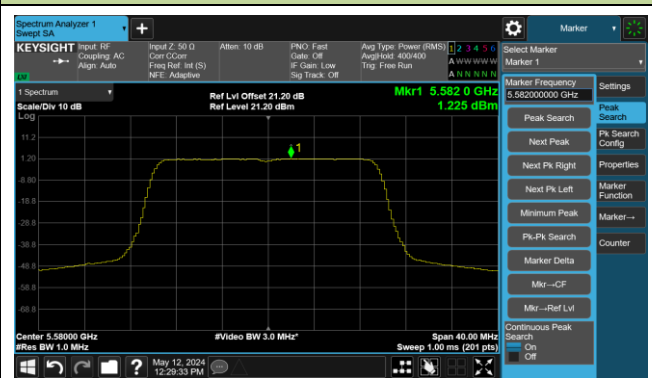

Channel 48 (5240MHz)

Channel 52 (5260MHz)

Channel 60 (5300MHz)

Channel 64 (5320MHz)

Channel 100 (5500MHz)

Channel 116 (5580MHz)

802.11ax-HE20 Power Spectral Density- Ant 3

Channel 140 (5700MHz)

Channel 144 (5720MHz)

Channel 149 (5745MHz)

Channel 157 (5785MHz)

Channel 165 (5825MHz)

802.11ax-HE40 Power Spectral Density- Ant 3

Channel 38 (5190MHz)

Channel 46 (5230MHz)

Channel 54 (5270MHz)