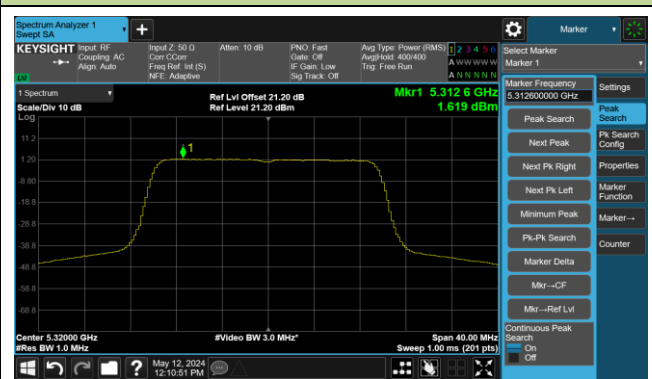

Channel 48 (5240MHz)

Channel 52 (5260MHz)

Channel 60 (5300MHz)

Channel 64 (5320MHz)

Channel 100 (5500MHz)

Channel 116 (5580MHz)

802.11ax-HE20 Power Spectral Density- Ant 3

Channel 140 (5700MHz)

Channel 144 (5720MHz)

Channel 149 (5745MHz)

Channel 157 (5785MHz)

Channel 165 (5825MHz)

802.11ax-HE40 Power Spectral Density- Ant 3

Channel 38 (5190MHz)

Channel 46 (5230MHz)

Channel 54 (5270MHz)