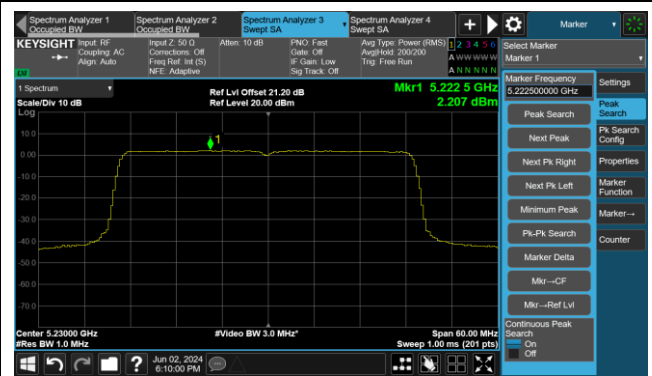

Channel 48 (5240MHz)

Channel 52 (5260MHz)

Channel 60 (5300MHz)

Channel 64 (5320MHz)

Channel 100 (5500MHz)

Channel 116 (5580MHz)

802.11ax-HE20 Power Spectral Density- Ant 3

Channel 140 (5700MHz)

Channel 144 (5720MHz)

Channel 149 (5745MHz)

Channel 157 (5785MHz)

Channel 165 (5825MHz)

802.11ax-HE40 Power Spectral Density- Ant 3

Channel 38 (5190MHz)

Channel 46 (5230MHz)

Channel 54 (5270MHz)

Channel 62 (5310MHz)

Channel 102 (5510MHz)

Channel 110 (5550MHz)

Channel 134 (5670MHz)

Channel 142 (5710MHz)

802.11ax-HE80 Power Spectral Density- Ant 3

Channel 42 (5210MHz)

Channel 58 (5290MHz)