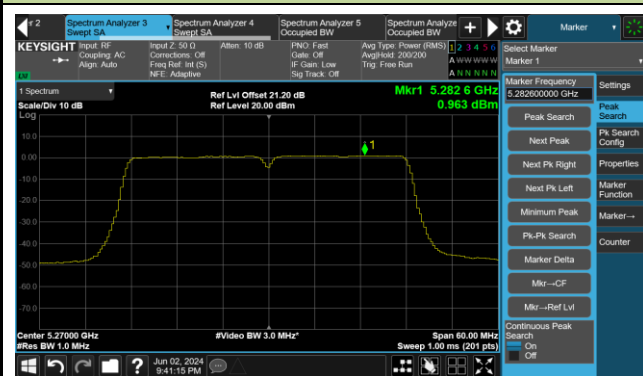

Channel 116 (5580MHz)

802.11ac-VHT20 Power Spectral Density- Ant 3

Channel 140 (5700MHz)

Channel 144 (5720MHz)

Channel 149 (5745MHz)

Channel 157 (5785MHz)

Channel 165 (5825MHz)

802.11ac-VHT40 Power Spectral Density- Ant 3

Channel 38 (5190MHz)

Channel 46 (5230MHz)

Channel 54 (5270MHz)

Channel 62 (5310MHz)

Channel 102 (5510MHz)

Channel 110 (5550MHz)

Channel 134 (5670MHz)

Channel 142 (5710MHz)