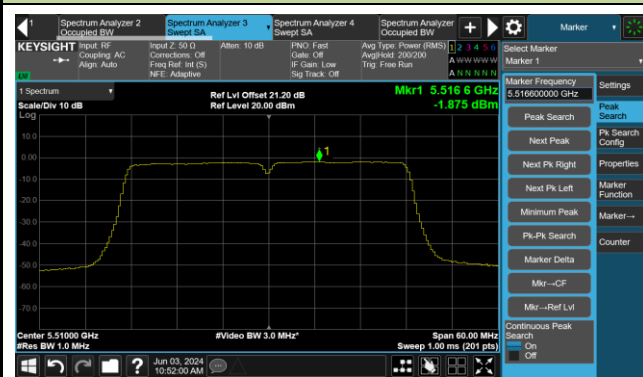

Channel 38 (5190MHz)

Channel 46 (5230MHz)

Channel 54 (5270MHz)

Channel 62 (5310MHz)

Channel 102 (5510MHz)

Channel 110 (5550MHz)

Channel 134 (5670MHz)

Channel 142 (5710MHz)

802.11ac-VHT40 Power Spectral Density- Ant 3

Channel 151 (5755MHz)

Channel 159 (5795MHz)

802.11ac-VHT80 Power Spectral Density- Ant 3

Channel 42 (5210MHz)

Channel 58 (5290MHz)

Channel 106 (5530MHz)

Channel 122 (5610MHz)