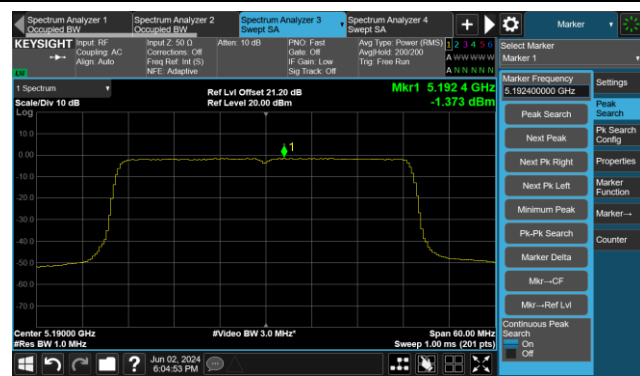

Channel 144 (5720MHz)

Channel 149 (5745MHz)

Channel 157 (5785MHz)

Channel 165 (5825MHz)

802.11ax-HE40 Power Spectral Density- Ant 3

Channel 38 (5190MHz)

Channel 46 (5230MHz)

Channel 54 (5270MHz)

Channel 62 (5310MHz)

Channel 102 (5510MHz)

Channel 110 (5550MHz)

Channel 134 (5670MHz)

Channel 142 (5710MHz)

802.11ax-HE80 Power Spectral Density- Ant 3

Channel 42 (5210MHz)

Channel 58 (5290MHz)