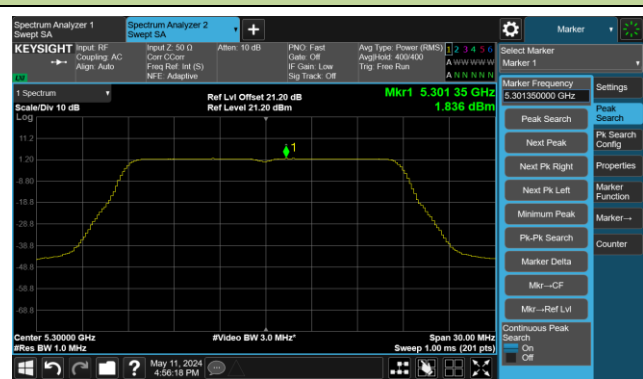

802.11ac-VHT20 Power Spectral Density- Ant 3

Channel 36 (5180MHz)

Channel 44 (5220MHz)

Channel 48 (5240MHz)

Channel 52 (5260MHz)

Channel 60 (5300MHz)

Channel 64 (5320MHz)

Channel 100 (5500MHz)

Channel 116 (5580MHz)

802.11ac-VHT20 Power Spectral Density- Ant 3

Channel 140 (5700MHz)

Channel 144 (5720MHz)

Channel 149 (5745MHz)

Channel 157 (5785MHz)

Channel 165 (5825MHz)

802.11ac-VHT40 Power Spectral Density- Ant 3