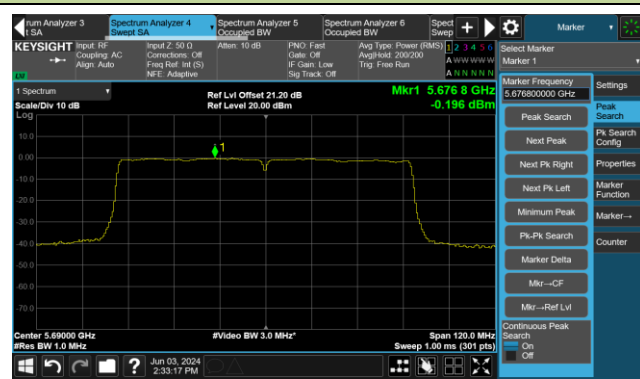

802.11ac-VHT40 Power Spectral Density- Ant 3

Channel 151 (5755MHz)

Channel 159 (5795MHz)

802.11ac-VHT80 Power Spectral Density- Ant 3

Channel 42 (5210MHz)

Channel 58 (5290MHz)

Channel 106 (5530MHz)

Channel 122 (5610MHz)

Channel 138 (5690MHz)

Channel 155 (5775MHz)

802.11ac-VHT160 Power Spectral Density- Ant 3

Channel 50 (5250MHz)

Channel 114 (5570MHz)

802.11ax-HE20 Power Spectral Density- Ant 3

Channel 36 (5180MHz)

Channel 44 (5220MHz)