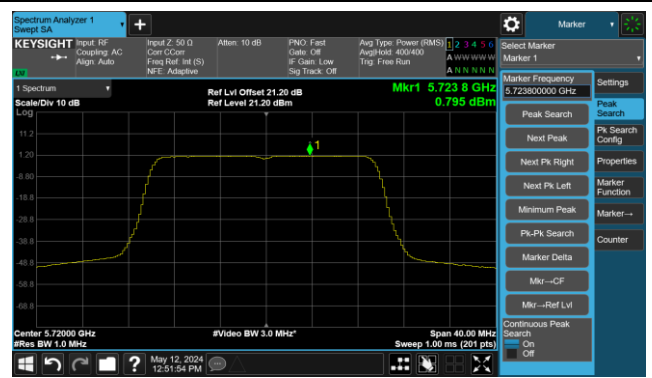

Channel 48 (5240MHz)

Channel 52 (5260MHz)

Channel 60 (5300MHz)

Channel 64 (5320MHz)

Channel 100 (5500MHz)

Channel 116 (5580MHz)

802.11ax-HE20 Power Spectral Density- Ant 3

Channel 140 (5700MHz)

Channel 144 (5720MHz)

Channel 149 (5745MHz)

Channel 157 (5785MHz)

Channel 165 (5825MHz)

802.11ax-HE40 Power Spectral Density- Ant 3

Channel 38 (5190MHz)

Channel 46 (5230MHz)

Channel 54 (5270MHz)