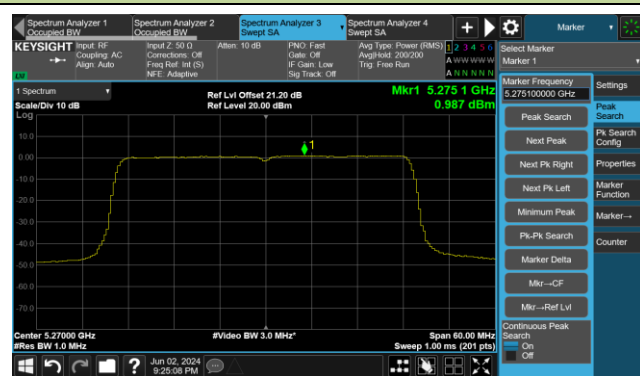

Channel 144 (5720MHz)

Channel 149 (5745MHz)

Channel 157 (5785MHz)

Channel 165 (5825MHz)

802.11ax-HE40 Power Spectral Density- Ant 3

Channel 38 (5190MHz)

Channel 46 (5230MHz)

Channel 54 (5270MHz)

Channel 62 (5310MHz)

Channel 102 (5510MHz)

Channel 110 (5550MHz)

Channel 134 (5670MHz)

Channel 142 (5710MHz)

802.11ax-HE80 Power Spectral Density- Ant 3

Channel 42 (5210MHz)

Channel 58 (5290MHz)