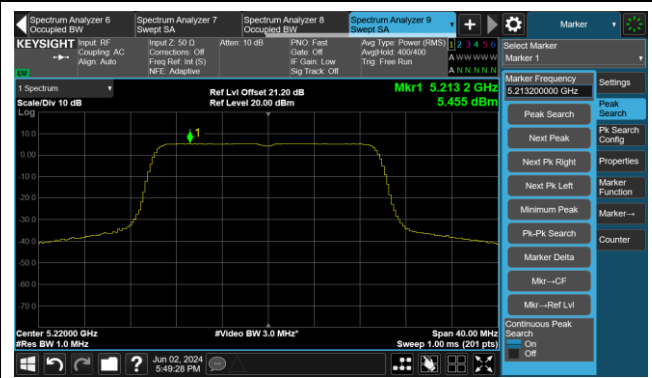

Channel 138 (5690MHz)

Channel 155 (5775MHz)

802.11ac-VHT160 Power Spectral Density- Ant 3

Channel 50 (5250MHz)

Channel 114 (5570MHz)

802.11ax-HE20 Power Spectral Density- Ant 3

Channel 36 (5180MHz)

Channel 44 (5220MHz)

Channel 48 (5240MHz)

Channel 52 (5260MHz)

Channel 60 (5300MHz)

Channel 64 (5320MHz)

Channel 100 (5500MHz)

Channel 116 (5580MHz)

802.11ax-HE20 Power Spectral Density- Ant 3

Channel 140 (5700MHz)