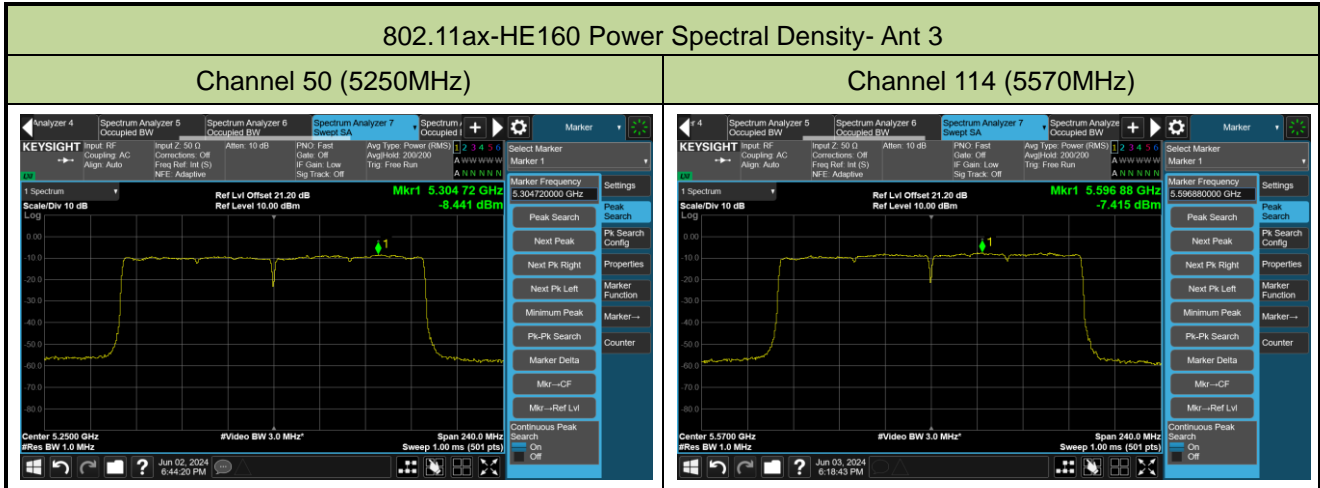

Channel 62 (5310MHz)

Channel 102 (5510MHz)

Channel 110 (5550MHz)

Channel 134 (5670MHz)

Channel 142 (5710MHz)

802.11ax-HE80 Power Spectral Density- Ant 3

Channel 42 (5210MHz)

Channel 58 (5290MHz)

Channel 106 (5530MHz)

Channel 122 (5610MHz)

Channel 138 (5690MHz)

Channel 155 (5775MHz)

802.11be-EHT20 Power Spectral Density- Ant 3

Channel 36 (5180MHz)

Channel 44 (5220MHz)

Channel 48 (5240MHz)

Channel 52 (5260MHz)

Channel 60 (5300MHz)

Channel 64 (5320MHz)

Channel 100 (5500MHz)

Channel 116 (5580MHz)