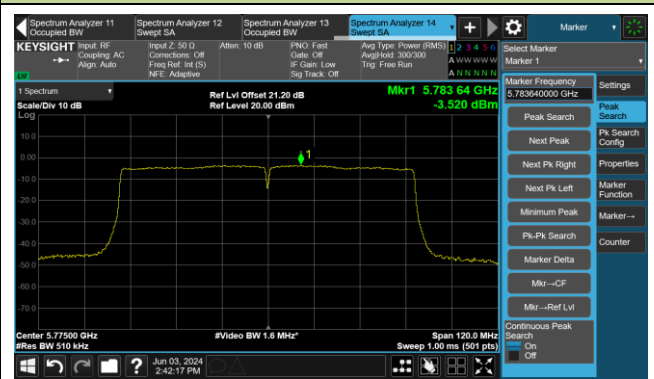

802.11ac-VHT40 Power Spectral Density- Ant 3

Channel 151 (5755MHz)

Channel 159 (5795MHz)

802.11ac-VHT80 Power Spectral Density- Ant 3

Channel 42 (5210MHz)

Channel 58 (5290MHz)

Channel 106 (5530MHz)

Channel 122 (5610MHz)

Channel 138 (5690MHz)

Channel 155 (5775MHz)

802.11ac-VHT160 Power Spectral Density- Ant 3

Channel 50 (5250MHz)

Channel 114 (5570MHz)

802.11ax-HE20 Power Spectral Density- Ant 3

Channel 36 (5180MHz)

Channel 44 (5220MHz)