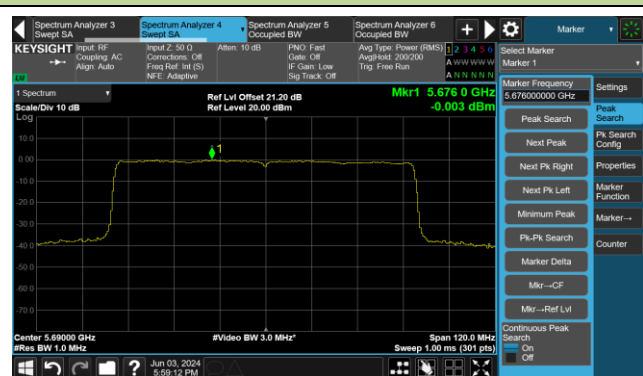

Channel 62 (5310MHz)

Channel 102 (5510MHz)

Channel 110 (5550MHz)

Channel 134 (5670MHz)

Channel 142 (5710MHz)

802.11ax-HE80 Power Spectral Density- Ant 3

Channel 42 (5210MHz)

Channel 58 (5290MHz)

Channel 106 (5530MHz)

Channel 122 (5610MHz)

Channel 138 (5690MHz)

Channel 155 (5775MHz)

802.11be-EHT20 Power Spectral Density- Ant 3

Channel 36 (5180MHz)

Channel 44 (5220MHz)

Channel 48 (5240MHz)