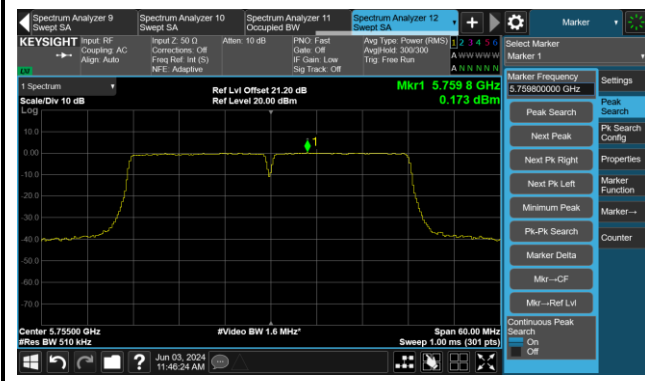

Channel 38 (5190MHz)

Channel 46 (5230MHz)

Channel 54 (5270MHz)

Channel 62 (5310MHz)

Channel 102 (5510MHz)

Channel 110 (5550MHz)

Channel 134 (5670MHz)

Channel 142 (5710MHz)

802.11ac-VHT40 Power Spectral Density- Ant 3

Channel 151 (5755MHz)

Channel 159 (5795MHz)

802.11ac-VHT80 Power Spectral Density- Ant 3

Channel 42 (5210MHz)

Channel 58 (5290MHz)

Channel 106 (5530MHz)

Channel 122 (5610MHz)