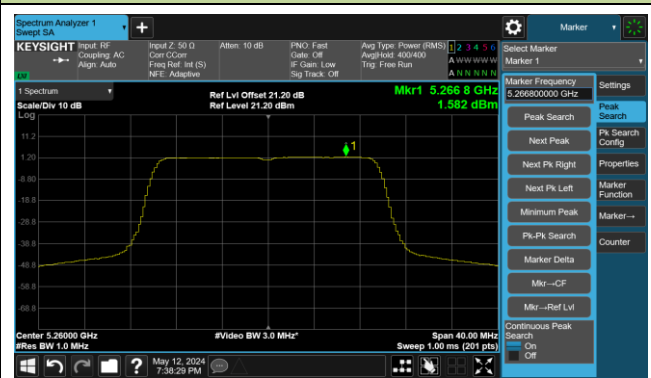

Channel 62 (5310MHz)

Channel 102 (5510MHz)

Channel 110 (5550MHz)

Channel 134 (5670MHz)

Channel 142 (5710MHz)

802.11ax-HE80 Power Spectral Density- Ant 3

Channel 42 (5210MHz)

Channel 58 (5290MHz)

Channel 106 (5530MHz)

Channel 122 (5610MHz)

Channel 138 (5690MHz)

Channel 155 (5775MHz)

802.11be-EHT20 Power Spectral Density- Ant 3

Channel 36 (5180MHz)

Channel 44 (5220MHz)

Channel 48 (5240MHz)

Channel 52 (5260MHz)

Channel 60 (5300MHz)

Channel 64 (5320MHz)

Channel 100 (5500MHz)

Channel 116 (5580MHz)