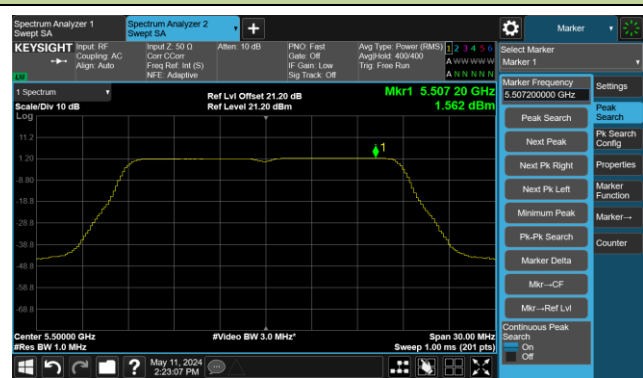

802.11ac-VHT20 Power Spectral Density- Ant 3

Channel 36 (5180MHz)

Channel 44 (5220MHz)

Channel 48 (5240MHz)

Channel 52 (5260MHz)

Channel 60 (5300MHz)

Channel 64 (5320MHz)

Channel 100 (5500MHz)

Channel 116 (5580MHz)

802.11ac-VHT20 Power Spectral Density- Ant 3

Channel 140 (5700MHz)

Channel 144 (5720MHz)

Channel 149 (5745MHz)

Channel 157 (5785MHz)

Channel 165 (5825MHz)

802.11ac-VHT40 Power Spectral Density- Ant 3