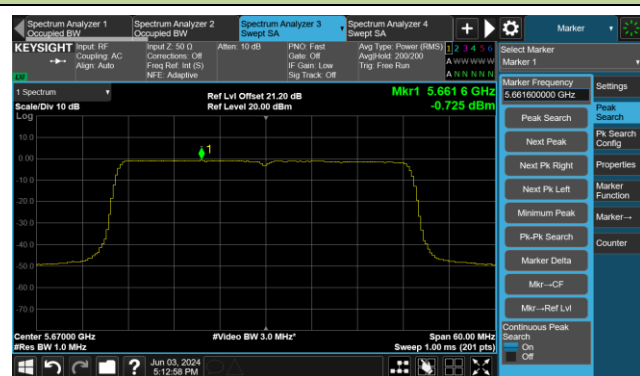

Channel 62 (5310MHz)

Channel 102 (5510MHz)

Channel 110 (5550MHz)

Channel 134 (5670MHz)

Channel 142 (5710MHz)

802.11ax-HE80 Power Spectral Density- Ant 3

Channel 42 (5210MHz)

Channel 58 (5290MHz)

Channel 106 (5530MHz)

Channel 122 (5610MHz)

Channel 138 (5690MHz)

Channel 155 (5775MHz)

802.11be-EHT20 Power Spectral Density- Ant 3

Channel 36 (5180MHz)

Channel 44 (5220MHz)

Channel 48 (5240MHz)