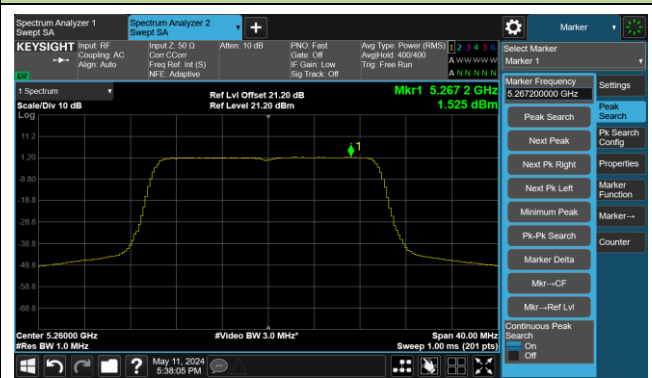

Channel 138 (5690MHz)

Channel 155 (5775MHz)

802.11ac-VHT160 Power Spectral Density- Ant 3

Channel 50 (5250MHz)

Channel 114 (5570MHz)

802.11ax-HE20 Power Spectral Density- Ant 3

Channel 36 (5180MHz)

Channel 44 (5220MHz)

Channel 48 (5240MHz)

Channel 52 (5260MHz)

Channel 60 (5300MHz)

Channel 64 (5320MHz)

Channel 100 (5500MHz)

Channel 116 (5580MHz)

802.11ax-HE20 Power Spectral Density- Ant 3

Channel 140 (5700MHz)