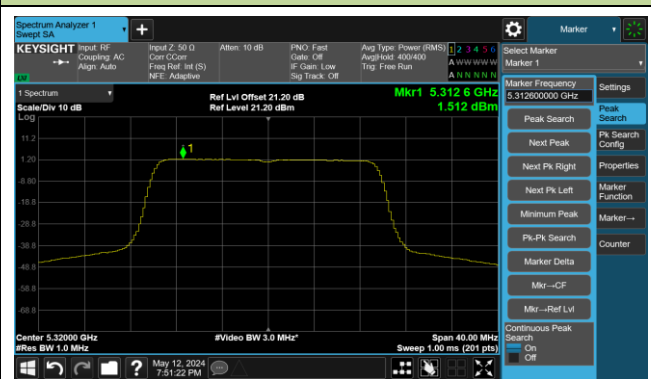

Channel 62 (5310MHz)

Channel 102 (5510MHz)

Channel 110 (5550MHz)

Channel 134 (5670MHz)

Channel 142 (5710MHz)

802.11ax-HE80 Power Spectral Density- Ant 3

Channel 42 (5210MHz)

Channel 58 (5290MHz)

Channel 106 (5530MHz)

Channel 122 (5610MHz)

Channel 138 (5690MHz)

Channel 155 (5775MHz)

802.11be-EHT20 Power Spectral Density- Ant 3

Channel 36 (5180MHz)

Channel 44 (5220MHz)

Channel 48 (5240MHz)

Channel 52 (5260MHz)

Channel 60 (5300MHz)

Channel 64 (5320MHz)

Channel 100 (5500MHz)

Channel 116 (5580MHz)