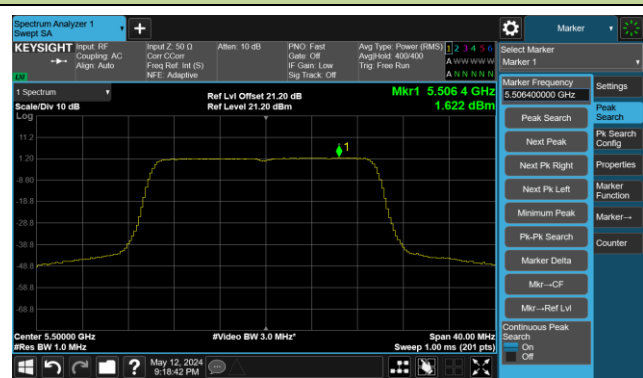

Channel 106 (5530MHz)

Channel 122 (5610MHz)

Channel 138 (5690MHz)

Channel 155 (5775MHz)

802.11be-EHT20 Power Spectral Density- Ant 3

Channel 36 (5180MHz)

Channel 44 (5220MHz)

Channel 48 (5240MHz)

Channel 52 (5260MHz)

Channel 60 (5300MHz)

Channel 64 (5320MHz)

Channel 100 (5500MHz)

Channel 116 (5580MHz)