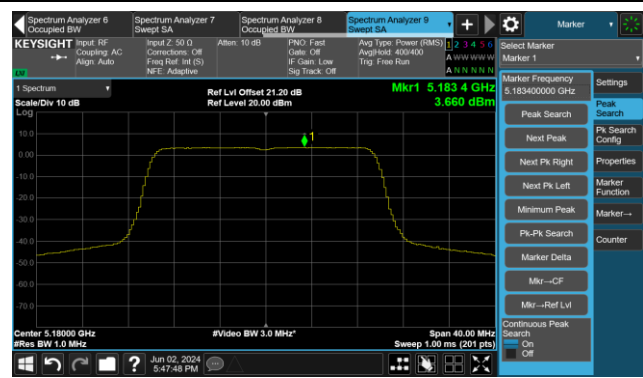

Channel 138 (5690MHz)

Channel 155 (5775MHz)

802.11ac-VHT160 Power Spectral Density- Ant 3

Channel 50 (5250MHz)

Channel 114 (5570MHz)

802.11ax-HE20 Power Spectral Density- Ant 3

Channel 36 (5180MHz)

Channel 44 (5220MHz)

Channel 48 (5240MHz)

Channel 52 (5260MHz)

Channel 60 (5300MHz)

Channel 64 (5320MHz)

Channel 100 (5500MHz)

Channel 116 (5580MHz)

802.11ax-HE20 Power Spectral Density- Ant 3

Channel 140 (5700MHz)