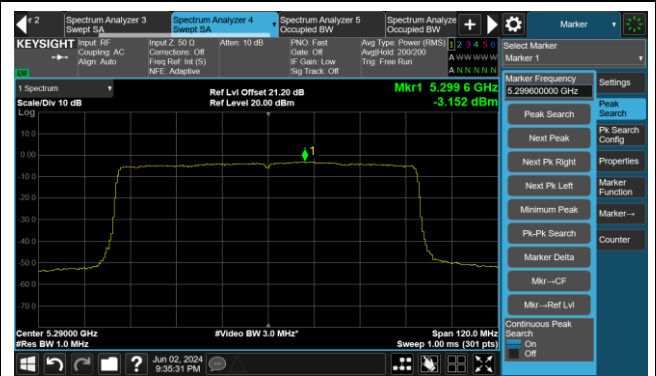

Channel 144 (5720MHz)

Channel 149 (5745MHz)

Channel 157 (5785MHz)

Channel 165 (5825MHz)

802.11ax-HE40 Power Spectral Density- Ant 3

Channel 38 (5190MHz)

Channel 46 (5230MHz)

Channel 54 (5270MHz)

Channel 62 (5310MHz)

Channel 102 (5510MHz)

Channel 110 (5550MHz)

Channel 134 (5670MHz)

Channel 142 (5710MHz)

802.11ax-HE80 Power Spectral Density- Ant 3

Channel 42 (5210MHz)

Channel 58 (5290MHz)

Channel 106 (5530MHz)

Channel 122 (5610MHz)

Channel 138 (5690MHz)

Channel 155 (5775MHz)

802.11be-EHT20 Power Spectral Density- Ant 3

Channel 36 (5180MHz)

Channel 44 (5220MHz)

Channel 48 (5240MHz)