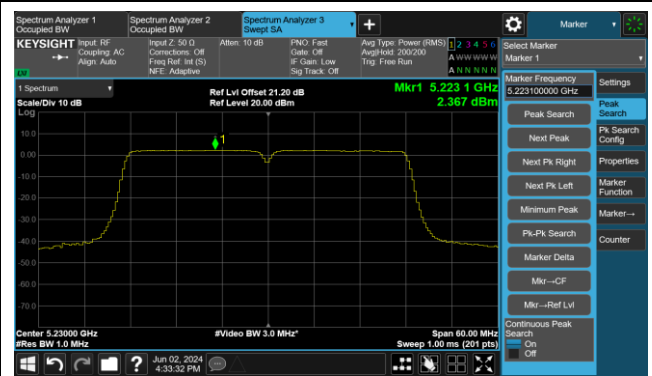

Channel 116 (5580MHz)

802.11ac-VHT20 Power Spectral Density- Ant 3

Channel 140 (5700MHz)

Channel 144 (5720MHz)

Channel 149 (5745MHz)

Channel 157 (5785MHz)

Channel 165 (5825MHz)

802.11ac-VHT40 Power Spectral Density- Ant 3

Channel 38 (5190MHz)

Channel 46 (5230MHz)

Channel 54 (5270MHz)

Channel 62 (5310MHz)

Channel 102 (5510MHz)

Channel 110 (5550MHz)

Channel 134 (5670MHz)

Channel 142 (5710MHz)