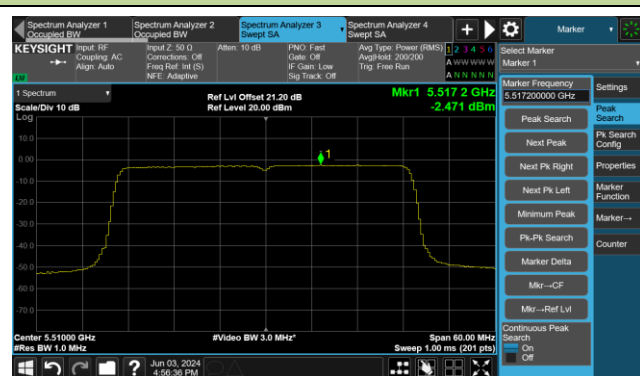

Channel 144 (5720MHz)

Channel 149 (5745MHz)

Channel 157 (5785MHz)

Channel 165 (5825MHz)

802.11ax-HE40 Power Spectral Density- Ant 3

Channel 38 (5190MHz)

Channel 46 (5230MHz)

Channel 54 (5270MHz)

Channel 62 (5310MHz)

Channel 102 (5510MHz)

Channel 110 (5550MHz)

Channel 134 (5670MHz)

Channel 142 (5710MHz)

802.11ax-HE80 Power Spectral Density- Ant 3

Channel 42 (5210MHz)

Channel 58 (5290MHz)