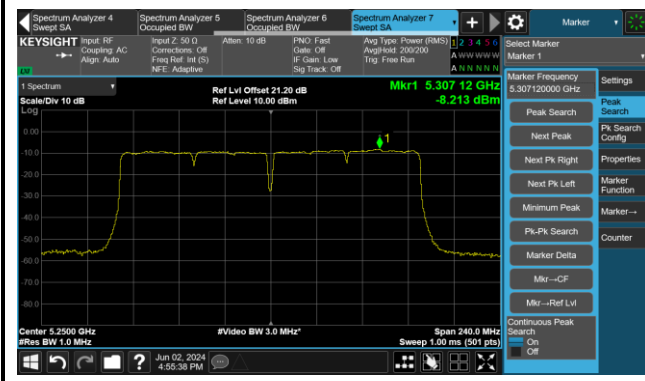

802.11ac-VHT40 Power Spectral Density- Ant 3

Channel 151 (5755MHz)

Channel 159 (5795MHz)

802.11ac-VHT80 Power Spectral Density- Ant 3

Channel 42 (5210MHz)

Channel 58 (5290MHz)

Channel 106 (5530MHz)

Channel 122 (5610MHz)

Channel 138 (5690MHz)

Channel 155 (5775MHz)

802.11ac-VHT160 Power Spectral Density- Ant 3

Channel 50 (5250MHz)

Channel 114 (5570MHz)

802.11ax-HE20 Power Spectral Density- Ant 3

Channel 36 (5180MHz)

Channel 44 (5220MHz)

Channel 48 (5240MHz)

Channel 52 (5260MHz)

Channel 60 (5300MHz)

Channel 64 (5320MHz)

Channel 100 (5500MHz)

Channel 116 (5580MHz)

802.11ax-HE20 Power Spectral Density- Ant 3

Channel 140 (5700MHz)