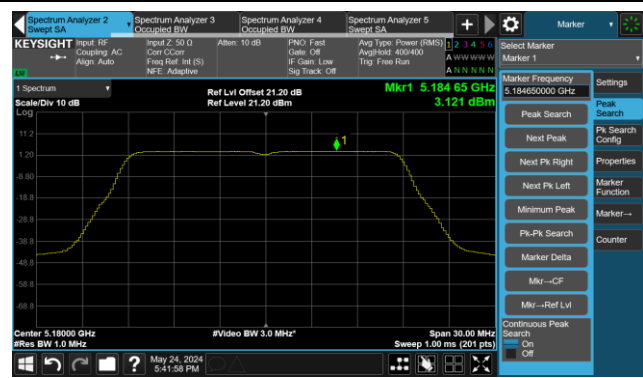

802.11ac-VHT20 Power Spectral Density- Ant 3

Channel 36 (5180MHz)

Channel 44 (5220MHz)

Channel 48 (5240MHz)

Channel 52 (5260MHz)

Channel 60 (5300MHz)

Channel 64 (5320MHz)

Channel 100 (5500MHz)

Channel 116 (5580MHz)

802.11ac-VHT20 Power Spectral Density- Ant 3

Channel 140 (5700MHz)

Channel 144 (5720MHz)

Channel 149 (5745MHz)

Channel 157 (5785MHz)

Channel 165 (5825MHz)

802.11ac-VHT40 Power Spectral Density- Ant 3