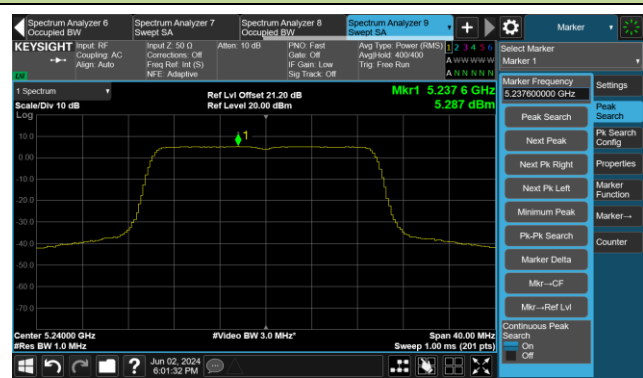

Channel 138 (5690MHz)

Channel 155 (5775MHz)

802.11ac-VHT160 Power Spectral Density- Ant 3

Channel 50 (5250MHz)

Channel 114 (5570MHz)

802.11ax-HE20 Power Spectral Density- Ant 3

Channel 36 (5180MHz)

Channel 44 (5220MHz)

Channel 48 (5240MHz)

Channel 52 (5260MHz)

Channel 60 (5300MHz)

Channel 64 (5320MHz)

Channel 100 (5500MHz)

Channel 116 (5580MHz)

802.11ax-HE20 Power Spectral Density- Ant 3

Channel 140 (5700MHz)