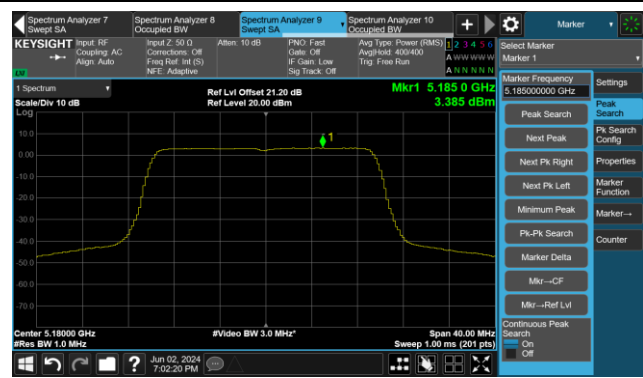

Channel 62 (5310MHz)

Channel 102 (5510MHz)

Channel 110 (5550MHz)

Channel 134 (5670MHz)

Channel 142 (5710MHz)

802.11ax-HE80 Power Spectral Density- Ant 3

Channel 42 (5210MHz)

Channel 58 (5290MHz)

Channel 106 (5530MHz)

Channel 122 (5610MHz)

Channel 138 (5690MHz)

Channel 155 (5775MHz)

802.11be-EHT20 Power Spectral Density- Ant 3

Channel 36 (5180MHz)

Channel 44 (5220MHz)

Channel 48 (5240MHz)

Channel 52 (5260MHz)

Channel 60 (5300MHz)

Channel 64 (5320MHz)

Channel 100 (5500MHz)

Channel 116 (5580MHz)