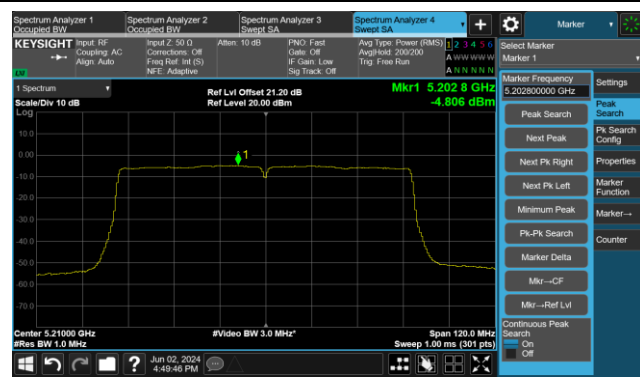

802.11ac-VHT40 Power Spectral Density- Ant 3

Channel 151 (5755MHz)

Channel 159 (5795MHz)

802.11ac-VHT80 Power Spectral Density- Ant 3

Channel 42 (5210MHz)

Channel 58 (5290MHz)

Channel 106 (5530MHz)

Channel 122 (5610MHz)

Channel 138 (5690MHz)

Channel 155 (5775MHz)

802.11ac-VHT160 Power Spectral Density- Ant 3

Channel 50 (5250MHz)

Channel 114 (5570MHz)

802.11ax-HE20 Power Spectral Density- Ant 3

Channel 36 (5180MHz)

Channel 44 (5220MHz)