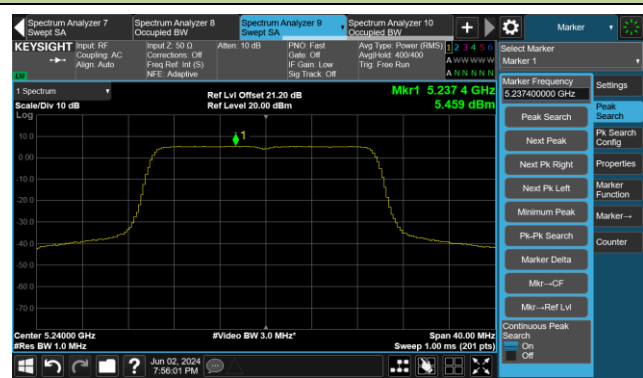

Channel 62 (5310MHz)

Channel 102 (5510MHz)

Channel 110 (5550MHz)

Channel 134 (5670MHz)

Channel 142 (5710MHz)

802.11ax-HE80 Power Spectral Density- Ant 3

Channel 42 (5210MHz)

Channel 58 (5290MHz)

Channel 106 (5530MHz)

Channel 122 (5610MHz)

Channel 138 (5690MHz)

Channel 155 (5775MHz)

802.11be-EHT20 Power Spectral Density- Ant 3

Channel 36 (5180MHz)

Channel 44 (5220MHz)

Channel 48 (5240MHz)

Channel 52 (5260MHz)

Channel 60 (5300MHz)

Channel 64 (5320MHz)

Channel 100 (5500MHz)

Channel 116 (5580MHz)