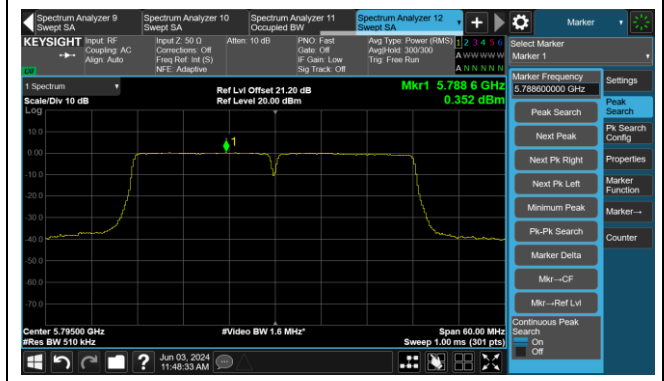

Channel 38 (5190MHz)

Channel 46 (5230MHz)

Channel 54 (5270MHz)

Channel 62 (5310MHz)

Channel 102 (5510MHz)

Channel 110 (5550MHz)

Channel 134 (5670MHz)

Channel 142 (5710MHz)

802.11ac-VHT40 Power Spectral Density- Ant 3

Channel 151 (5755MHz)

Channel 159 (5795MHz)

802.11ac-VHT80 Power Spectral Density- Ant 3

Channel 42 (5210MHz)

Channel 58 (5290MHz)

Channel 106 (5530MHz)

Channel 122 (5610MHz)