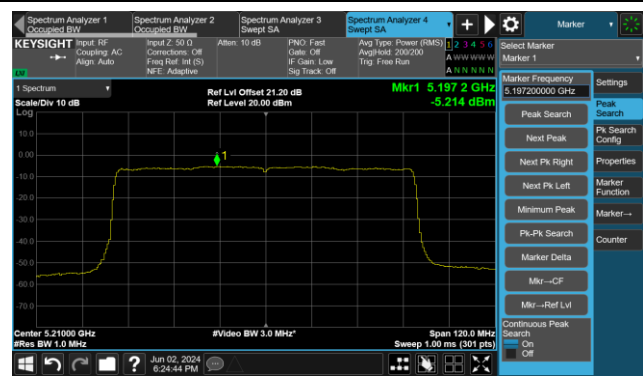

Channel 62 (5310MHz)

Channel 102 (5510MHz)

Channel 110 (5550MHz)

Channel 134 (5670MHz)

Channel 142 (5710MHz)

802.11ax-HE80 Power Spectral Density- Ant 3

Channel 42 (5210MHz)

Channel 58 (5290MHz)

Channel 106 (5530MHz)

Channel 122 (5610MHz)

Channel 138 (5690MHz)

Channel 155 (5775MHz)

802.11be-EHT20 Power Spectral Density- Ant 3

Channel 36 (5180MHz)

Channel 44 (5220MHz)

Channel 48 (5240MHz)