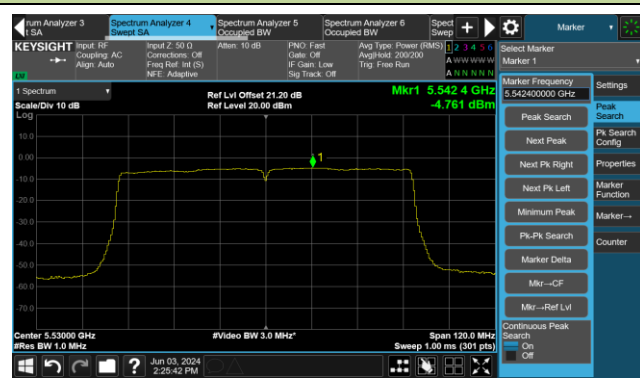

802.11ac-VHT40 Power Spectral Density- Ant 3

Channel 151 (5755MHz)

Channel 159 (5795MHz)

802.11ac-VHT80 Power Spectral Density- Ant 3

Channel 42 (5210MHz)

Channel 58 (5290MHz)

Channel 106 (5530MHz)

Channel 122 (5610MHz)

Channel 138 (5690MHz)

Channel 155 (5775MHz)

802.11ac-VHT160 Power Spectral Density- Ant 3

Channel 50 (5250MHz)

Channel 114 (5570MHz)

802.11ax-HE20 Power Spectral Density- Ant 3

Channel 36 (5180MHz)

Channel 44 (5220MHz)