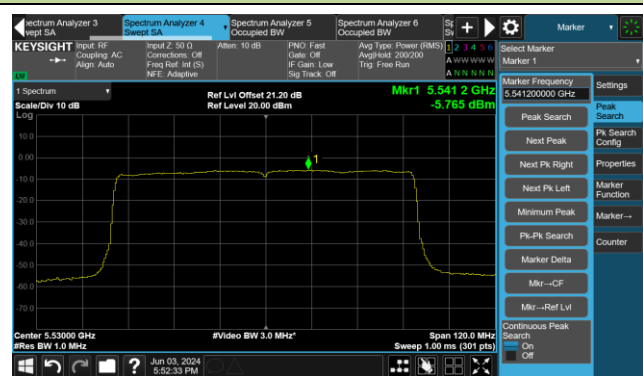

Channel 62 (5310MHz)

Channel 102 (5510MHz)

Channel 110 (5550MHz)

Channel 134 (5670MHz)

Channel 142 (5710MHz)

802.11ax-HE80 Power Spectral Density- Ant 3

Channel 42 (5210MHz)

Channel 58 (5290MHz)

Channel 106 (5530MHz)

Channel 122 (5610MHz)

Channel 138 (5690MHz)

Channel 155 (5775MHz)

802.11be-EHT20 Power Spectral Density- Ant 3

Channel 36 (5180MHz)

Channel 44 (5220MHz)

Channel 48 (5240MHz)