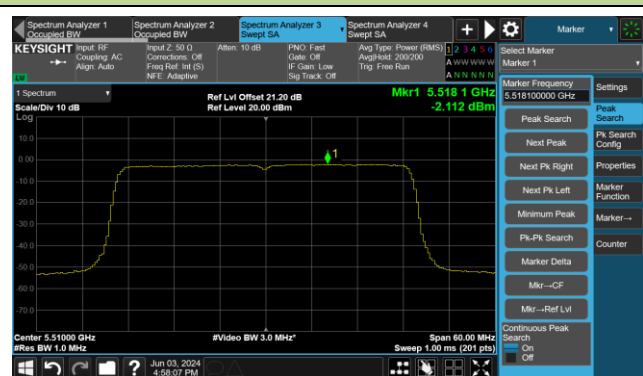

Channel 144 (5720MHz)

Channel 149 (5745MHz)

Channel 157 (5785MHz)

Channel 165 (5825MHz)

802.11ax-HE40 Power Spectral Density- Ant 1

Channel 38 (5190MHz)

Channel 46 (5230MHz)

Channel 54 (5270MHz)

Channel 62 (5310MHz)

Channel 102 (5510MHz)

Channel 110 (5550MHz)

Channel 134 (5670MHz)

Channel 142 (5710MHz)

802.11ax-HE40 Power Spectral Density- Ant 1

Channel 151 (5755MHz)

Channel 159 (5795MHz)