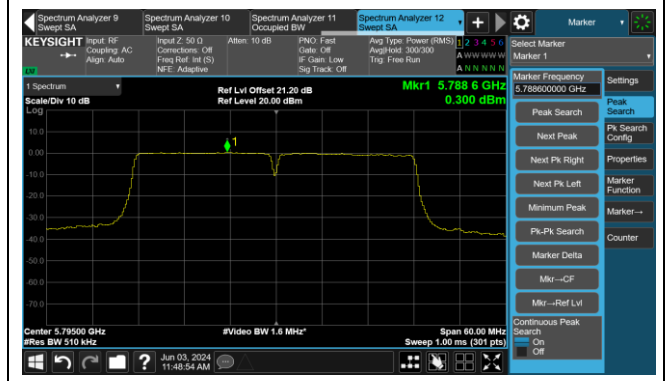

802.11ac-VHT20 Power Spectral Density- Ant 1

Channel 140 (5700MHz)

Channel 144 (5720MHz)

Channel 149 (5745MHz)

Channel 157 (5785MHz)

Channel 165 (5825MHz)

802.11ac-VHT40 Power Spectral Density- Ant 1

Channel 38 (5190MHz)

Channel 46 (5230MHz)

Channel 54 (5270MHz)

Channel 62 (5310MHz)

Channel 102 (5510MHz)

Channel 110 (5550MHz)

Channel 134 (5670MHz)

Channel 142 (5710MHz)

802.11ac-VHT40 Power Spectral Density- Ant 1

Channel 151 (5755MHz)

Channel 159 (5795MHz)

802.11ac-VHT160 Power Spectral Density- Ant 1

Channel 50 (5250MHz)

Channel 114 (5570MHz)

802.11ax-HE20 Power Spectral Density- Ant 1

Channel 36 (5180MHz)

Channel 44 (5220MHz)