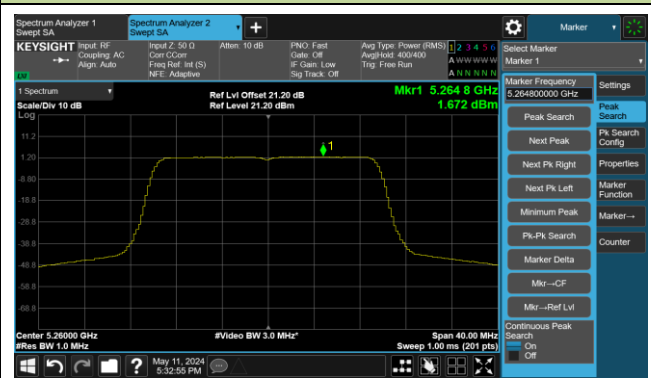

Channel 151 (5755MHz)

Channel 159 (5795MHz)

802.11ac-VHT160 Power Spectral Density- Ant 1

Channel 50 (5250MHz)

Channel 114 (5570MHz)

802.11ax-HE20 Power Spectral Density- Ant 1

Channel 36 (5180MHz)

Channel 44 (5220MHz)

Channel 48 (5240MHz)

Channel 52 (5260MHz)

Channel 60 (5300MHz)

Channel 64 (5320MHz)

Channel 100 (5500MHz)

Channel 116 (5580MHz)

802.11ax-HE20 Power Spectral Density- Ant 1

Channel 140 (5700MHz)