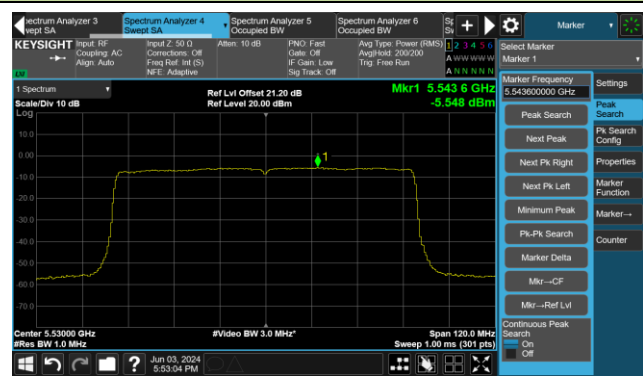

802.11ax-HE80 Power Spectral Density- Ant 1

Channel 42 (5210MHz)

Channel 58 (5290MHz)

Channel 106 (5530MHz)

Channel 122 (5610MHz)

Channel 138 (5690MHz)

Channel 155 (5775MHz)

802.11ax-HE160 Power Spectral Density- Ant 1

Channel 50 (5250MHz)

Channel 114 (5570MHz)

802.11be-EHT20 Power Spectral Density- Ant 1

Channel 36 (5180MHz)

Channel 44 (5220MHz)

Channel 48 (5240MHz)

Channel 52 (5260MHz)

Channel 60 (5300MHz)