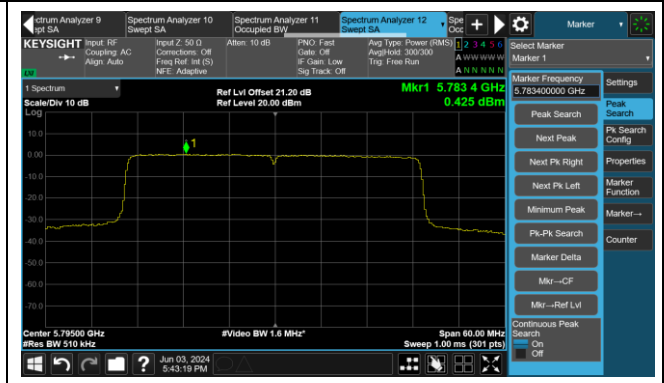

Channel 62 (5310MHz)

Channel 102 (5510MHz)

Channel 110 (5550MHz)

Channel 134 (5670MHz)

Channel 142 (5710MHz)

802.11ax-HE40 Power Spectral Density- Ant 1

Channel 151 (5755MHz)

Channel 159 (5795MHz)

802.11ax-HE80 Power Spectral Density- Ant 1

Channel 42 (5210MHz)

Channel 58 (5290MHz)

Channel 106 (5530MHz)

Channel 122 (5610MHz)

Channel 138 (5690MHz)

Channel 155 (5775MHz)

802.11ax-HE160 Power Spectral Density- Ant 1