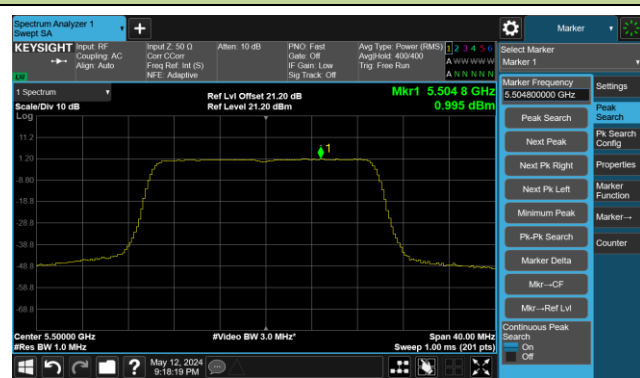

802.11ax-HE80 Power Spectral Density- Ant 1

Channel 42 (5210MHz)

Channel 58 (5290MHz)

Channel 106 (5530MHz)

Channel 122 (5610MHz)

Channel 138 (5690MHz)

Channel 155 (5775MHz)

802.11ax-HE160 Power Spectral Density- Ant 1

Channel 50 (5250MHz)

Channel 114 (5570MHz)

802.11be-EHT20 Power Spectral Density- Ant 1

Channel 36 (5180MHz)

Channel 44 (5220MHz)

Channel 48 (5240MHz)

Channel 52 (5260MHz)

Channel 60 (5300MHz)

Channel 64 (5320MHz)

Channel 100 (5500MHz)

Channel 116 (5580MHz)

802.11be-EHT20 Power Spectral Density- Ant 1

Channel 140 (5700MHz)

Channel 144 (5720MHz)

Channel 149 (5745MHz)

Channel 157 (5785MHz)

Channel 165 (5825MHz)