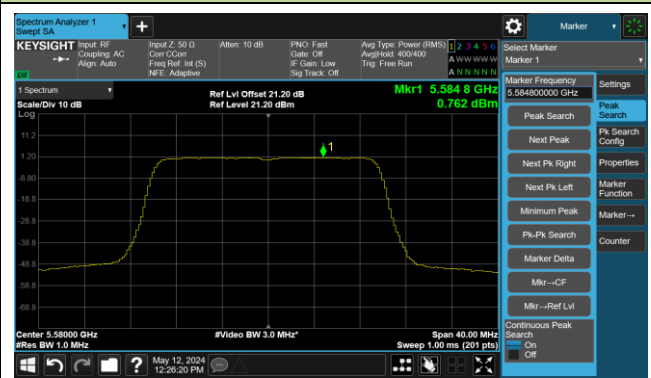

Channel 48 (5240MHz)

Channel 52 (5260MHz)

Channel 60 (5300MHz)

Channel 64 (5320MHz)

Channel 100 (5500MHz)

Channel 116 (5580MHz)

802.11ax-HE20 Power Spectral Density- Ant 1

Channel 140 (5700MHz)

Channel 144 (5720MHz)

Channel 149 (5745MHz)

Channel 157 (5785MHz)

Channel 165 (5825MHz)

802.11ax-HE40 Power Spectral Density- Ant 1

Channel 38 (5190MHz)

Channel 46 (5230MHz)

Channel 54 (5270MHz)