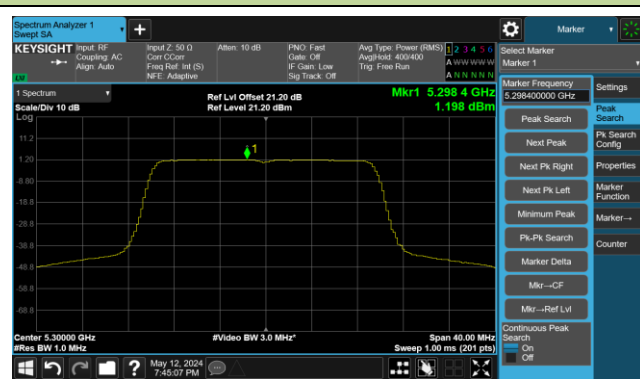

802.11ax-HE80 Power Spectral Density- Ant 1

Channel 42 (5210MHz)

Channel 58 (5290MHz)

Channel 106 (5530MHz)

Channel 122 (5610MHz)

Channel 138 (5690MHz)

Channel 155 (5775MHz)

802.11ax-HE160 Power Spectral Density- Ant 1

Channel 50 (5250MHz)

Channel 114 (5570MHz)

802.11be-EHT20 Power Spectral Density- Ant 1

Channel 36 (5180MHz)

Channel 44 (5220MHz)

Channel 48 (5240MHz)

Channel 52 (5260MHz)

Channel 60 (5300MHz)

Channel 64 (5320MHz)

Channel 100 (5500MHz)

Channel 116 (5580MHz)

802.11be-EHT20 Power Spectral Density- Ant 1

Channel 140 (5700MHz)

Channel 144 (5720MHz)

Channel 149 (5745MHz)

Channel 157 (5785MHz)

Channel 165 (5825MHz)