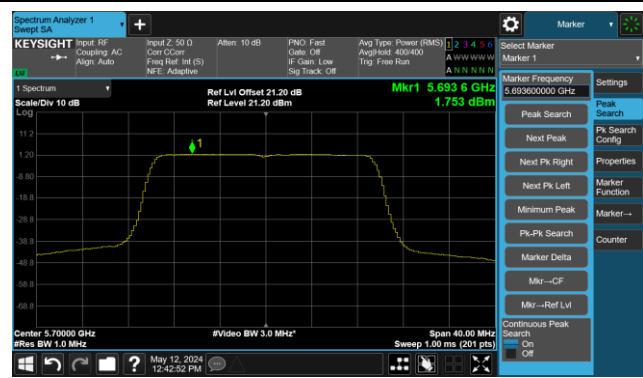

Channel 48 (5240MHz)

Channel 52 (5260MHz)

Channel 60 (5300MHz)

Channel 64 (5320MHz)

Channel 100 (5500MHz)

Channel 116 (5580MHz)

802.11ax-HE20 Power Spectral Density- Ant 1

Channel 140 (5700MHz)

Channel 144 (5720MHz)

Channel 149 (5745MHz)

Channel 157 (5785MHz)

Channel 165 (5825MHz)

802.11ax-HE40 Power Spectral Density- Ant 1

Channel 38 (5190MHz)

Channel 46 (5230MHz)

Channel 54 (5270MHz)