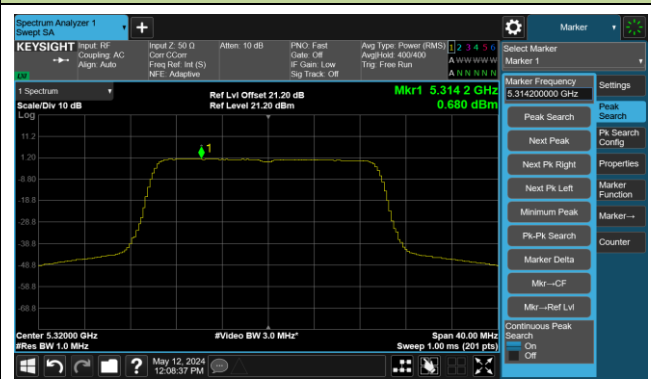

Channel 48 (5240MHz)

Channel 52 (5260MHz)

Channel 60 (5300MHz)

Channel 64 (5320MHz)

Channel 100 (5500MHz)

Channel 116 (5580MHz)

802.11ax-HE20 Power Spectral Density- Ant 1

Channel 140 (5700MHz)

Channel 144 (5720MHz)

Channel 149 (5745MHz)

Channel 157 (5785MHz)

Channel 165 (5825MHz)

802.11ax-HE40 Power Spectral Density- Ant 1

Channel 38 (5190MHz)

Channel 46 (5230MHz)

Channel 54 (5270MHz)