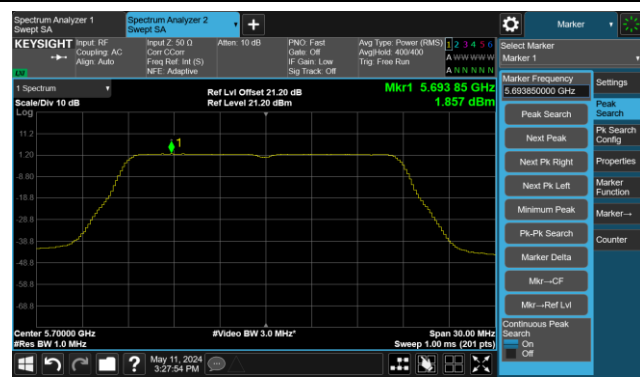

802.11ac-VHT20 Power Spectral Density- Ant 1

Channel 140 (5700MHz)

Channel 144 (5720MHz)

Channel 149 (5745MHz)

Channel 157 (5785MHz)

Channel 165 (5825MHz)

802.11ac-VHT40 Power Spectral Density- Ant 1

Channel 38 (5190MHz)

Channel 46 (5230MHz)

Channel 54 (5270MHz)

Channel 62 (5310MHz)

Channel 102 (5510MHz)

Channel 110 (5550MHz)

Channel 134 (5670MHz)

Channel 142 (5710MHz)

802.11ac-VHT40 Power Spectral Density- Ant 1