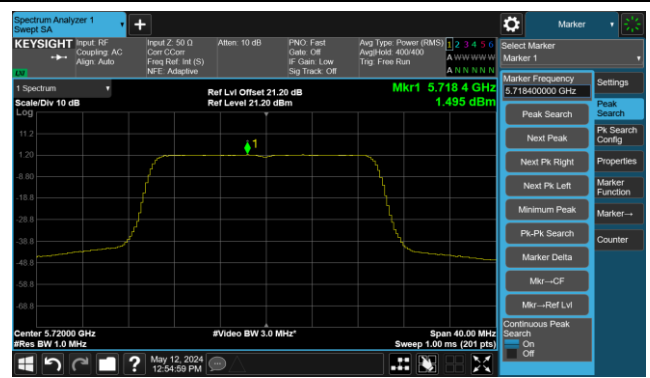

Channel 151 (5755MHz)

Channel 159 (5795MHz)

802.11ac-VHT160 Power Spectral Density- Ant 1

Channel 50 (5250MHz)

Channel 114 (5570MHz)

802.11ax-HE20 Power Spectral Density- Ant 1

Channel 36 (5180MHz)

Channel 44 (5220MHz)

Channel 48 (5240MHz)

Channel 52 (5260MHz)

Channel 60 (5300MHz)

Channel 64 (5320MHz)

Channel 100 (5500MHz)

Channel 116 (5580MHz)

802.11ax-HE20 Power Spectral Density- Ant 1

Channel 140 (5700MHz)

Channel 144 (5720MHz)

Channel 149 (5745MHz)

Channel 157 (5785MHz)

Channel 165 (5825MHz)

802.11ax-HE40 Power Spectral Density- Ant 1

Channel 38 (5190MHz)

Channel 46 (5230MHz)

Channel 54 (5270MHz)