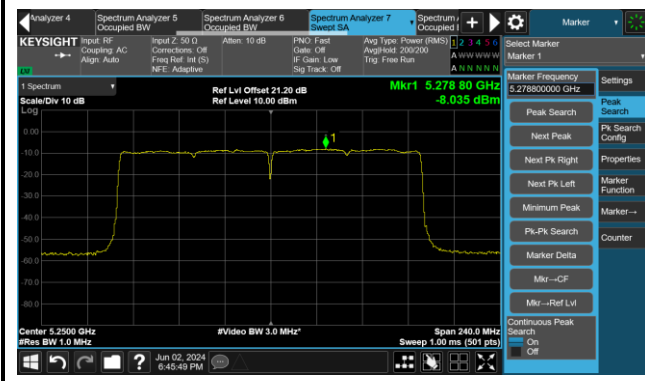

802.11ax-HE160 Power Spectral Density- Ant 1

Channel 50 (5250MHz)