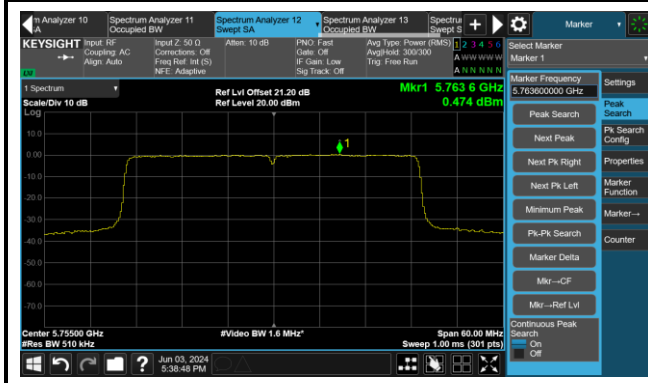

Channel 62 (5310MHz)

Channel 102 (5510MHz)

Channel 110 (5550MHz)

Channel 134 (5670MHz)

Channel 142 (5710MHz)

802.11ax-HE40 Power Spectral Density- Ant 1

Channel 151 (5755MHz)

Channel 159 (5795MHz)

802.11ax-HE80 Power Spectral Density- Ant 1

Channel 42 (5210MHz)

Channel 58 (5290MHz)

Channel 106 (5530MHz)

Channel 122 (5610MHz)

Channel 138 (5690MHz)

Channel 155 (5775MHz)

802.11ax-HE160 Power Spectral Density- Ant 1