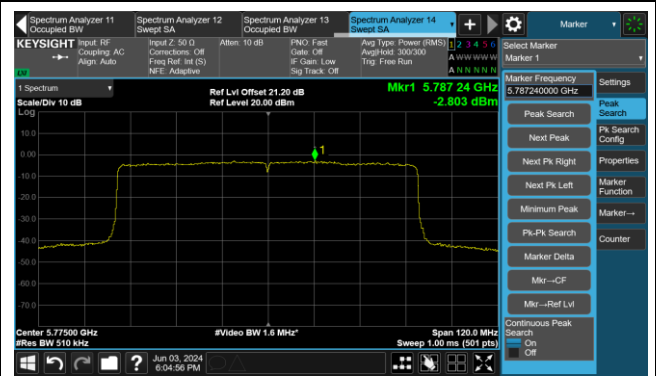

802.11ax-HE80 Power Spectral Density- Ant 1

Channel 42 (5210MHz)

Channel 58 (5290MHz)

Channel 106 (5530MHz)

Channel 122 (5610MHz)

Channel 138 (5690MHz)

Channel 155 (5775MHz)

802.11ax-HE160 Power Spectral Density- Ant 1