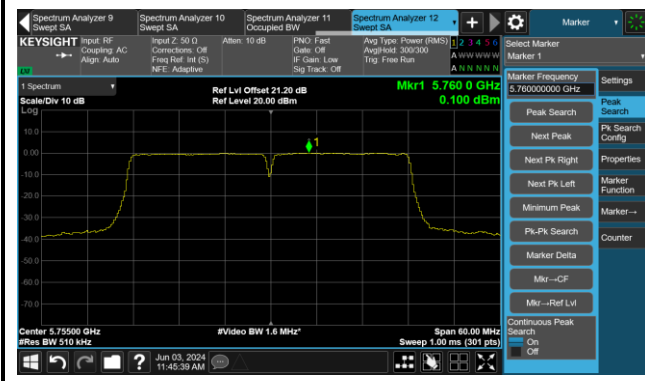

802.11ac-VHT20 Power Spectral Density- Ant 1

Channel 140 (5700MHz)

Channel 144 (5720MHz)

Channel 149 (5745MHz)

Channel 157 (5785MHz)

Channel 165 (5825MHz)

802.11ac-VHT40 Power Spectral Density- Ant 1

Channel 38 (5190MHz)

Channel 46 (5230MHz)

Channel 54 (5270MHz)

Channel 62 (5310MHz)

Channel 102 (5510MHz)

Channel 110 (5550MHz)

Channel 134 (5670MHz)

Channel 142 (5710MHz)

802.11ac-VHT40 Power Spectral Density- Ant 1

Channel 151 (5755MHz)

Channel 159 (5795MHz)

802.11ac-VHT160 Power Spectral Density- Ant 1

Channel 50 (5250MHz)

Channel 114 (5570MHz)

802.11ax-HE20 Power Spectral Density- Ant 1

Channel 36 (5180MHz)

Channel 44 (5220MHz)