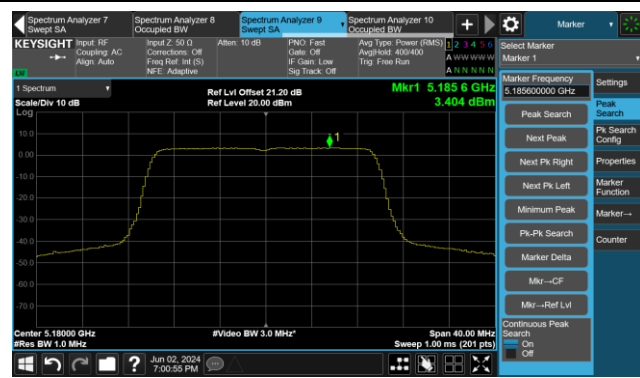

802.11be-EHT20 Power Spectral Density- Ant 1

Channel 36 (5180MHz)