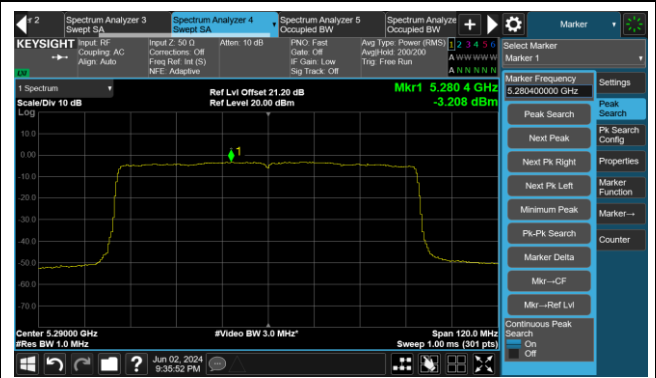

Channel 62 (5310MHz)

Channel 102 (5510MHz)

Channel 110 (5550MHz)

Channel 134 (5670MHz)

Channel 142 (5710MHz)

802.11ax-HE40 Power Spectral Density- Ant 1

Channel 151 (5755MHz)

Channel 159 (5795MHz)

802.11ax-HE80 Power Spectral Density- Ant 1

Channel 42 (5210MHz)

Channel 58 (5290MHz)

Channel 106 (5530MHz)

Channel 122 (5610MHz)

Channel 138 (5690MHz)

Channel 155 (5775MHz)

802.11ax-HE160 Power Spectral Density- Ant 1