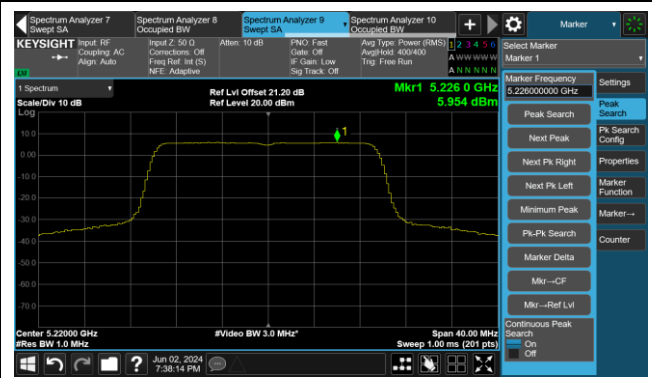

802.11ax-HE80 Power Spectral Density- Ant 1

Channel 42 (5210MHz)

Channel 58 (5290MHz)

Channel 106 (5530MHz)

Channel 122 (5610MHz)

Channel 138 (5690MHz)

Channel 155 (5775MHz)

802.11ax-HE160 Power Spectral Density- Ant 1

Channel 50 (5250MHz)

Channel 114 (5570MHz)

802.11be-EHT20 Power Spectral Density- Ant 1

Channel 36 (5180MHz)

Channel 44 (5220MHz)

Channel 48 (5240MHz)

Channel 52 (5260MHz)

Channel 60 (5300MHz)

Channel 64 (5320MHz)

Channel 100 (5500MHz)

Channel 116 (5580MHz)

802.11be-EHT20 Power Spectral Density- Ant 1

Channel 140 (5700MHz)

Channel 144 (5720MHz)

Channel 149 (5745MHz)

Channel 157 (5785MHz)