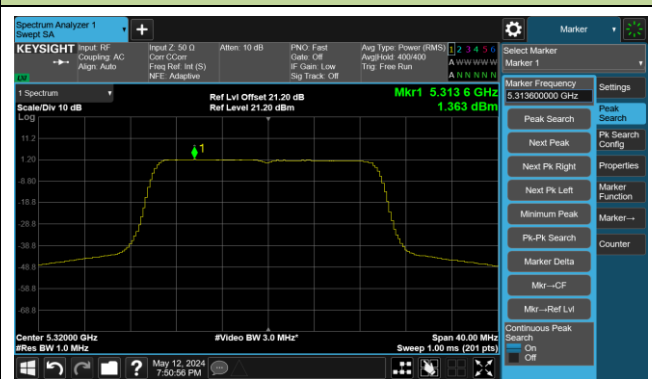

802.11ax-HE80 Power Spectral Density- Ant 1

Channel 42 (5210MHz)

Channel 58 (5290MHz)

Channel 106 (5530MHz)

Channel 122 (5610MHz)

Channel 138 (5690MHz)

Channel 155 (5775MHz)

802.11ax-HE160 Power Spectral Density- Ant 1

Channel 50 (5250MHz)

Channel 114 (5570MHz)

802.11be-EHT20 Power Spectral Density- Ant 1

Channel 36 (5180MHz)

Channel 44 (5220MHz)

Channel 48 (5240MHz)

Channel 52 (5260MHz)

Channel 60 (5300MHz)

Channel 64 (5320MHz)

Channel 100 (5500MHz)

Channel 116 (5580MHz)

802.11be-EHT20 Power Spectral Density- Ant 1

Channel 140 (5700MHz)

Channel 144 (5720MHz)

Channel 149 (5745MHz)

Channel 157 (5785MHz)