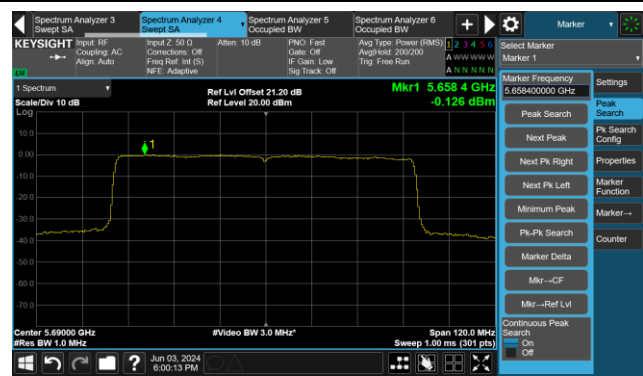

802.11ax-HE80 Power Spectral Density- Ant 1

Channel 42 (5210MHz)

Channel 58 (5290MHz)

Channel 106 (5530MHz)

Channel 122 (5610MHz)

Channel 138 (5690MHz)

Channel 155 (5775MHz)

802.11ax-HE160 Power Spectral Density- Ant 1