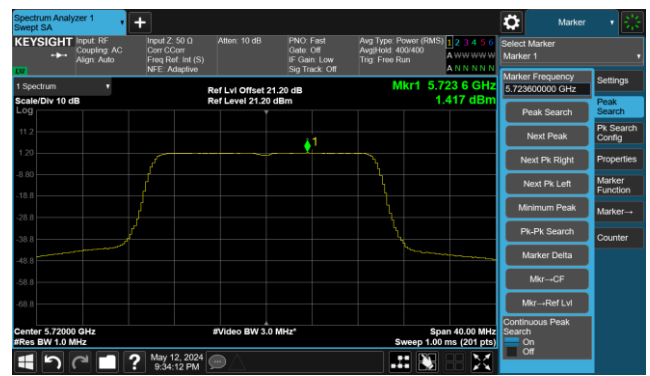

Channel 64 (5320MHz)

Channel 100 (5500MHz)

Channel 116 (5580MHz)

802.11be-EHT20 Power Spectral Density- Ant 1

Channel 140 (5700MHz)

Channel 144 (5720MHz)

Channel 149 (5745MHz)

Channel 157 (5785MHz)

Channel 165 (5825MHz)