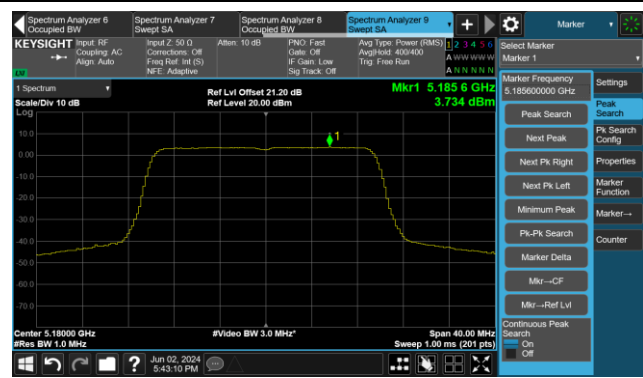

Channel 151 (5755MHz)

Channel 159 (5795MHz)

802.11ac-VHT160 Power Spectral Density- Ant 1

Channel 50 (5250MHz)

Channel 114 (5570MHz)

802.11ax-HE20 Power Spectral Density- Ant 1

Channel 36 (5180MHz)

Channel 44 (5220MHz)

Channel 48 (5240MHz)

Channel 52 (5260MHz)

Channel 60 (5300MHz)

Channel 64 (5320MHz)

Channel 100 (5500MHz)

Channel 116 (5580MHz)

802.11ax-HE20 Power Spectral Density- Ant 1

Channel 140 (5700MHz)