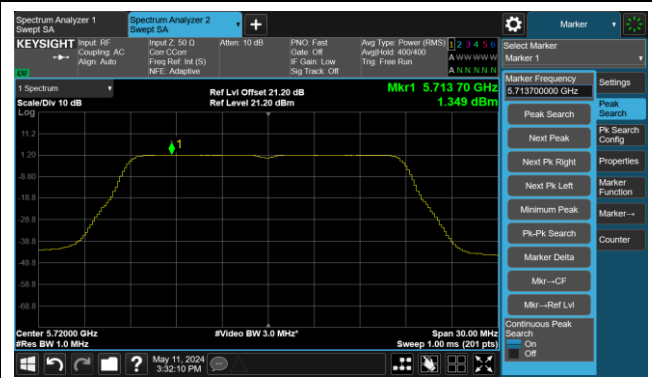

802.11ac-VHT20 Power Spectral Density- Ant 1

Channel 140 (5700MHz)

Channel 144 (5720MHz)

Channel 149 (5745MHz)

Channel 157 (5785MHz)

Channel 165 (5825MHz)

802.11ac-VHT40 Power Spectral Density- Ant 1

Channel 38 (5190MHz)

Channel 46 (5230MHz)

Channel 54 (5270MHz)

Channel 62 (5310MHz)

Channel 102 (5510MHz)

Channel 110 (5550MHz)

Channel 134 (5670MHz)

Channel 142 (5710MHz)

802.11ac-VHT40 Power Spectral Density- Ant 1