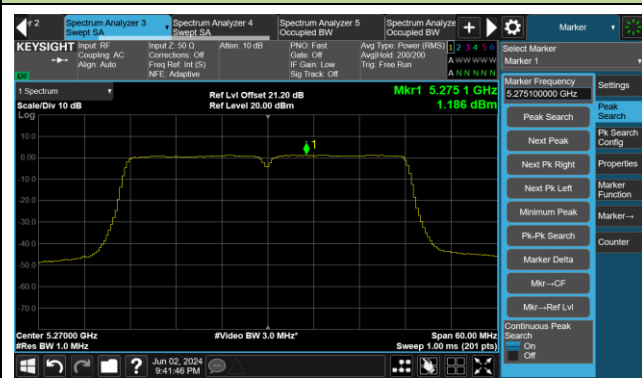

802.11ac-VHT20 Power Spectral Density- Ant 1

Channel 140 (5700MHz)

Channel 144 (5720MHz)

Channel 149 (5745MHz)

Channel 157 (5785MHz)

Channel 165 (5825MHz)

802.11ac-VHT40 Power Spectral Density- Ant 1

Channel 38 (5190MHz)

Channel 46 (5230MHz)

Channel 54 (5270MHz)

Channel 62 (5310MHz)

Channel 102 (5510MHz)

Channel 110 (5550MHz)

Channel 134 (5670MHz)

Channel 142 (5710MHz)

802.11ac-VHT40 Power Spectral Density- Ant 1