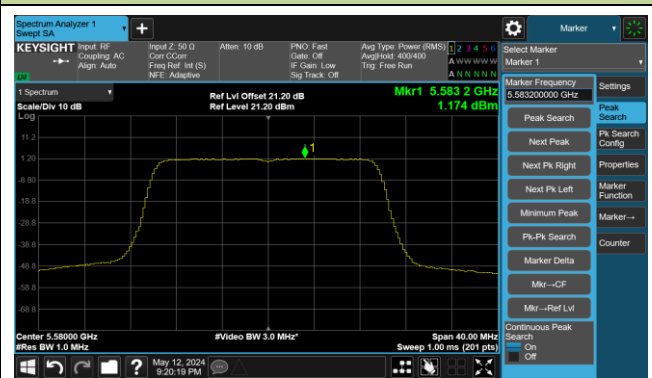

802.11ax-HE80 Power Spectral Density- Ant 1

Channel 42 (5210MHz)

Channel 58 (5290MHz)

Channel 106 (5530MHz)

Channel 122 (5610MHz)

Channel 138 (5690MHz)

Channel 155 (5775MHz)

802.11ax-HE160 Power Spectral Density- Ant 1

Channel 50 (5250MHz)

Channel 114 (5570MHz)

802.11be-EHT20 Power Spectral Density- Ant 1

Channel 36 (5180MHz)

Channel 44 (5220MHz)

Channel 48 (5240MHz)

Channel 52 (5260MHz)

Channel 60 (5300MHz)

Channel 64 (5320MHz)

Channel 100 (5500MHz)

Channel 116 (5580MHz)

802.11be-EHT20 Power Spectral Density- Ant 1

Channel 140 (5700MHz)

Channel 144 (5720MHz)

Channel 149 (5745MHz)

Channel 157 (5785MHz)