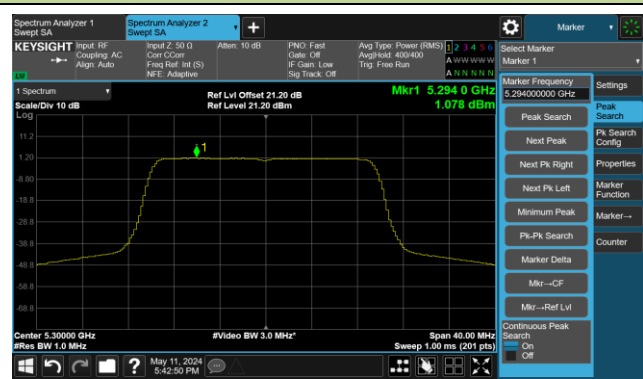

Channel 60 (5300MHz)