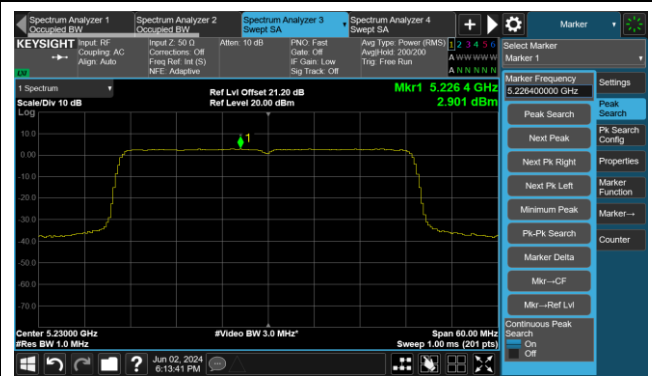

Channel 144 (5720MHz)

Channel 149 (5745MHz)

Channel 157 (5785MHz)

Channel 165 (5825MHz)

802.11ax-HE40 Power Spectral Density- Ant 1

Channel 38 (5190MHz)

Channel 46 (5230MHz)

Channel 54 (5270MHz)

Channel 62 (5310MHz)

Channel 102 (5510MHz)

Channel 110 (5550MHz)

Channel 134 (5670MHz)

Channel 142 (5710MHz)

802.11ax-HE40 Power Spectral Density- Ant 1

Channel 151 (5755MHz)

Channel 159 (5795MHz)