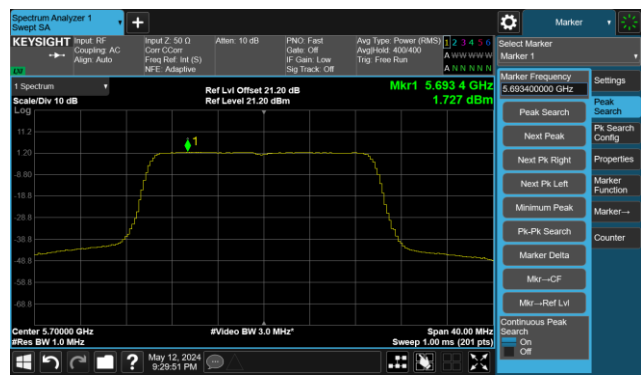

Channel 64 (5320MHz)

Channel 100 (5500MHz)

Channel 116 (5580MHz)

802.11be-EHT20 Power Spectral Density- Ant 1

Channel 140 (5700MHz)

Channel 144 (5720MHz)

Channel 149 (5745MHz)

Channel 157 (5785MHz)

Channel 165 (5825MHz)