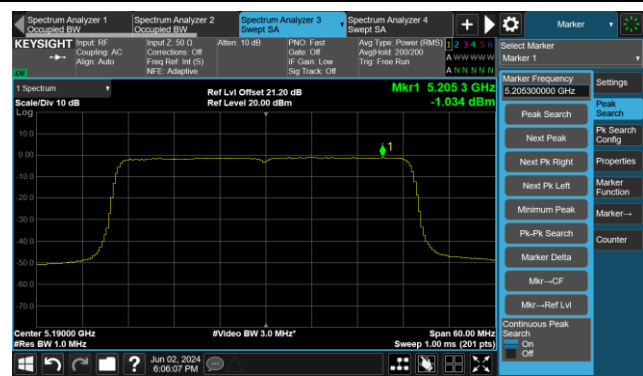

Channel 144 (5720MHz)

Channel 149 (5745MHz)

Channel 157 (5785MHz)

Channel 165 (5825MHz)

802.11ax-HE40 Power Spectral Density- Ant 1

Channel 38 (5190MHz)

Channel 46 (5230MHz)

Channel 54 (5270MHz)

Channel 62 (5310MHz)

Channel 102 (5510MHz)

Channel 110 (5550MHz)

Channel 134 (5670MHz)

Channel 142 (5710MHz)

802.11ax-HE40 Power Spectral Density- Ant 1

Channel 151 (5755MHz)

Channel 159 (5795MHz)