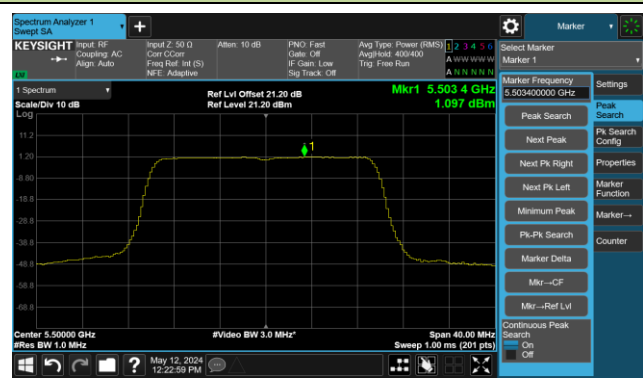

Channel 48 (5240MHz)

Channel 52 (5260MHz)

Channel 60 (5300MHz)

Channel 64 (5320MHz)

Channel 100 (5500MHz)

Channel 116 (5580MHz)

802.11ax-HE20 Power Spectral Density- Ant 1

Channel 140 (5700MHz)

Channel 144 (5720MHz)

Channel 149 (5745MHz)

Channel 157 (5785MHz)

Channel 165 (5825MHz)

802.11ax-HE40 Power Spectral Density- Ant 1

Channel 38 (5190MHz)

Channel 46 (5230MHz)

Channel 54 (5270MHz)