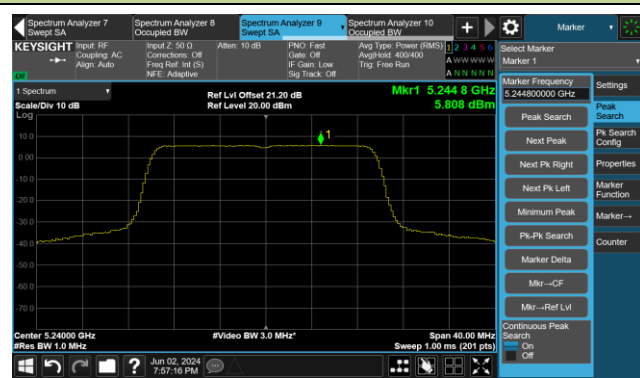

802.11ax-HE80 Power Spectral Density- Ant 1

Channel 42 (5210MHz)

Channel 58 (5290MHz)

Channel 106 (5530MHz)

Channel 122 (5610MHz)

Channel 138 (5690MHz)

Channel 155 (5775MHz)

802.11ax-HE160 Power Spectral Density- Ant 1

Channel 50 (5250MHz)

Channel 114 (5570MHz)

802.11be-EHT20 Power Spectral Density- Ant 1

Channel 36 (5180MHz)

Channel 44 (5220MHz)

Channel 48 (5240MHz)

Channel 52 (5260MHz)

Channel 60 (5300MHz)

Channel 64 (5320MHz)

Channel 100 (5500MHz)

Channel 116 (5580MHz)

802.11be-EHT20 Power Spectral Density- Ant 1

Channel 140 (5700MHz)

Channel 144 (5720MHz)

Channel 149 (5745MHz)

Channel 157 (5785MHz)

Channel 165 (5825MHz)