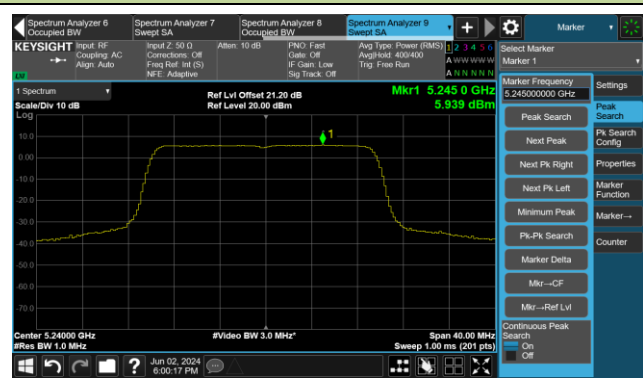

Channel 151 (5755MHz)

Channel 159 (5795MHz)

802.11ac-VHT160 Power Spectral Density- Ant 1

Channel 50 (5250MHz)

Channel 114 (5570MHz)

802.11ax-HE20 Power Spectral Density- Ant 1

Channel 36 (5180MHz)

Channel 44 (5220MHz)

Channel 48 (5240MHz)

Channel 52 (5260MHz)

Channel 60 (5300MHz)

Channel 64 (5320MHz)

Channel 100 (5500MHz)

Channel 116 (5580MHz)

802.11ax-HE20 Power Spectral Density- Ant 1

Channel 140 (5700MHz)