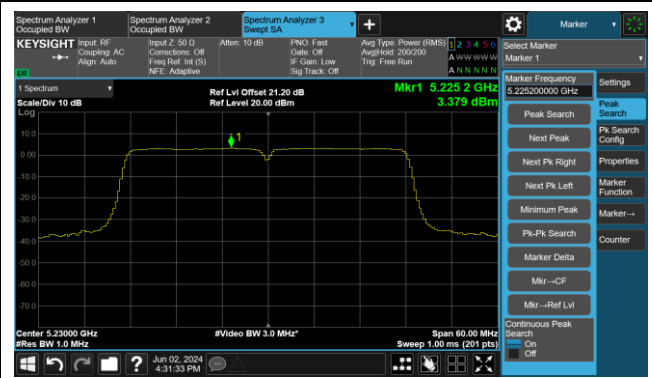

802.11ac-VHT20 Power Spectral Density- Ant 1

Channel 140 (5700MHz)

Channel 144 (5720MHz)

Channel 149 (5745MHz)

Channel 157 (5785MHz)

Channel 165 (5825MHz)

802.11ac-VHT40 Power Spectral Density- Ant 1

Channel 38 (5190MHz)

Channel 46 (5230MHz)

Channel 54 (5270MHz)

Channel 62 (5310MHz)

Channel 102 (5510MHz)

Channel 110 (5550MHz)

Channel 134 (5670MHz)

Channel 142 (5710MHz)

802.11ac-VHT40 Power Spectral Density- Ant 1