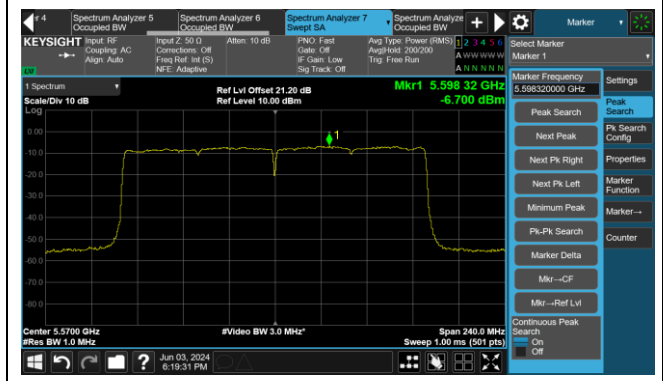

802.11ax-HE80 Power Spectral Density- Ant 1

Channel 42 (5210MHz)

Channel 58 (5290MHz)

Channel 106 (5530MHz)

Channel 122 (5610MHz)

Channel 138 (5690MHz)

Channel 155 (5775MHz)

802.11ax-HE160 Power Spectral Density- Ant 1

Channel 50 (5250MHz)

Channel 114 (5570MHz)

802.11be-EHT20 Power Spectral Density- Ant 1

Channel 36 (5180MHz)

Channel 44 (5220MHz)

Channel 48 (5240MHz)

Channel 52 (5260MHz)

Channel 60 (5300MHz)