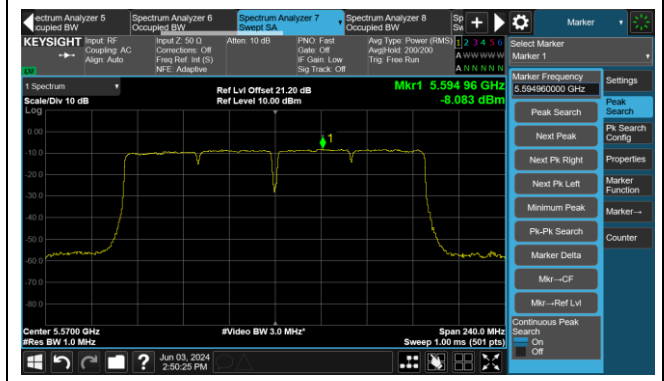

Channel 151 (5755MHz)

Channel 159 (5795MHz)

802.11ac-VHT160 Power Spectral Density- Ant 1

Channel 50 (5250MHz)

Channel 114 (5570MHz)

802.11ax-HE20 Power Spectral Density- Ant 1

Channel 36 (5180MHz)

Channel 44 (5220MHz)