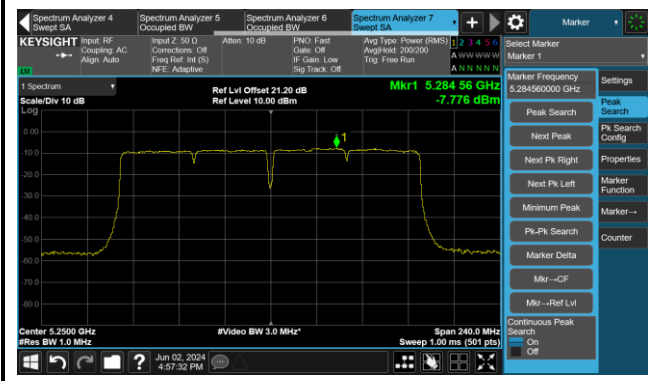

Channel 151 (5755MHz)

Channel 159 (5795MHz)

802.11ac-VHT160 Power Spectral Density- Ant 1

Channel 50 (5250MHz)

Channel 114 (5570MHz)

802.11ax-HE20 Power Spectral Density- Ant 1

Channel 36 (5180MHz)

Channel 44 (5220MHz)

Channel 48 (5240MHz)

Channel 52 (5260MHz)

Channel 60 (5300MHz)

Channel 64 (5320MHz)

Channel 100 (5500MHz)

Channel 116 (5580MHz)

802.11ax-HE20 Power Spectral Density- Ant 1

Channel 140 (5700MHz)