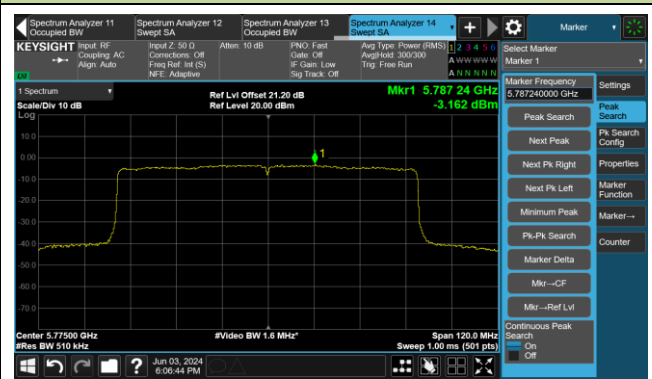

Channel 142(5710MHz)

### 802.11ax-HE80 Power Spectral Density- Ant 0

Channel 42 (5210MHz)

Channel 58 (5290MHz)

Channel 106 (5530MHz)

Channel 122 (5610MHz)

Channel 138 (5690MHz)

Channel 155 (5775MHz)

802.11ax-HE160 Power Spectral Density- Ant 0

Channel 50 (5250MHz)

Channel 114 (5570MHz)