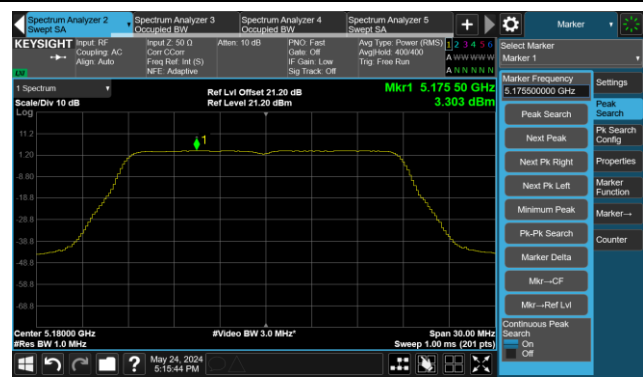

## 802.11a Power Spectral Density- Ant 1

Channel 140 (5700MHz)

Channel 144 (5720MHz)

Channel 149 (5745MHz)

Channel 157 (5785MHz)

Channel 165 (5825MHz)

## 802.11ac-VHT20 Power Spectral Density- Ant 1

Channel 36 (5180MHz)

Channel 44 (5220MHz)

Channel 48 (5240MHz)

Channel 52 (5260MHz)

Channel 60 (5300MHz)

Channel 64 (5320MHz)

Channel 100 (5500MHz)