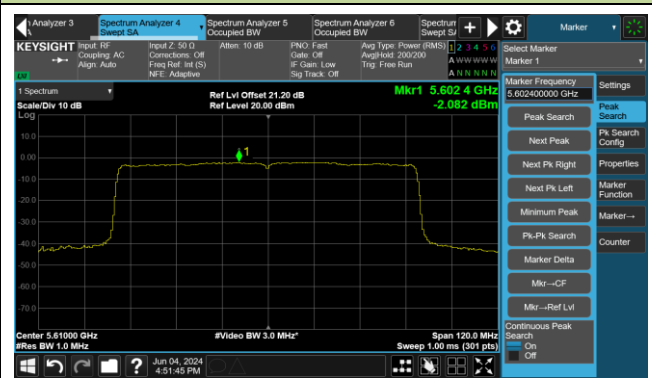

## 802.11be-EHT80 Power Spectral Density- Ant 0

Channel 42 (5210MHz)

Channel 58 (5290MHz)

Channel 106 (5530MHz)

Channel 122 (5610MHz)

Channel 138 (5690MHz)

Channel 155 (5775MHz)

802.11be-EHT160 Power Spectral Density- Ant 0

Channel 50 (5250MHz)

Channel 114 (5570MHz)