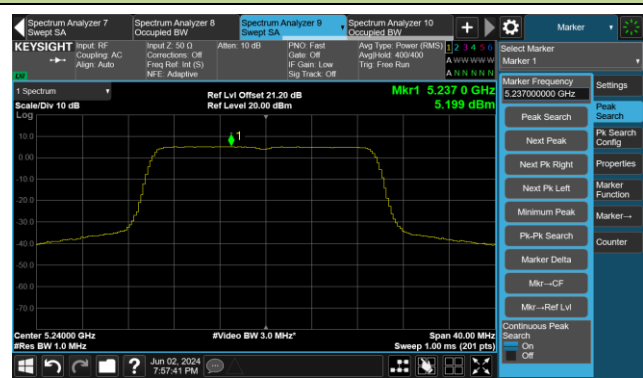

## 802.11be-EHT20 Power Spectral Density- Ant 0

Channel 36 (5180MHz)

Channel 44 (5220MHz)

Channel 48 (5240MHz)

Channel 52 (5260MHz)

Channel 60 (5300MHz)

Channel 64 (5320MHz)

Channel 100 (5500MHz)

Channel 116 (5580MHz)