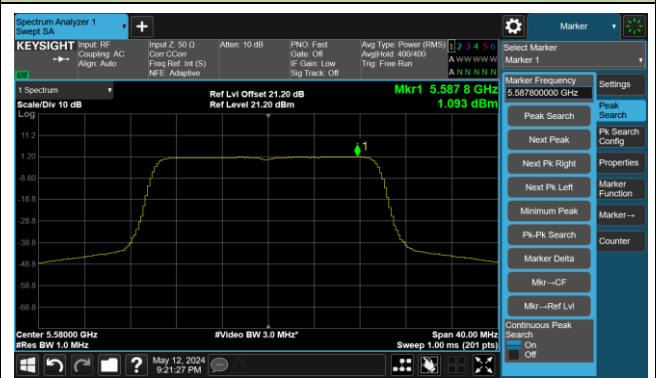

## 802.11be-EHT20 Power Spectral Density- Ant 0

Channel 36 (5180MHz)

Channel 44 (5220MHz)

Channel 48 (5240MHz)

Channel 52 (5260MHz)

Channel 60 (5300MHz)

Channel 64 (5320MHz)

Channel 100 (5500MHz)

Channel 116 (5580MHz)