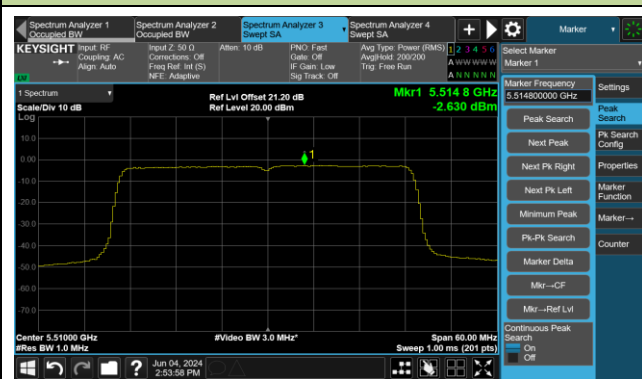

## 802.11be-EHT40 Power Spectral Density- Ant 0

Channel 38 (5190MHz)

Channel 46 (5230MHz)

Channel 54 (5270MHz)

Channel 62 (5310MHz)

Channel 102 (5510MHz)

Channel 110 (5550MHz)

Channel 134 (5670MHz)