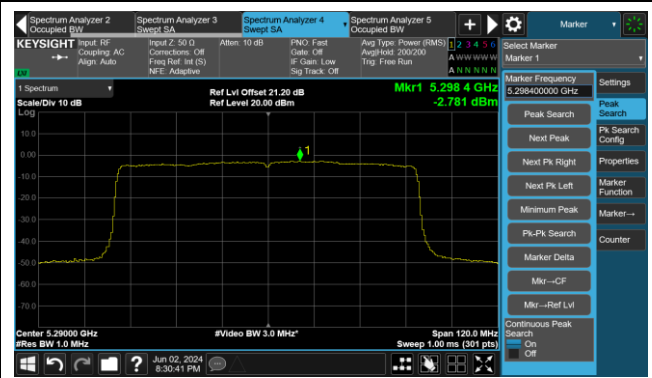

Channel 142 (5710MHz)

802.11be-EHT40 Power Spectral Density- Ant 0

Channel 151 (5755MHz)

Channel 159 (5795MHz)

## 802.11be-EHT80 Power Spectral Density- Ant 0

Channel 42 (5210MHz)

Channel 58 (5290MHz)

Channel 106 (5530MHz)

Channel 122 (5610MHz)

Channel 138 (5690MHz)

Channel 155 (5775MHz)

802.11be-EHT160 Power Spectral Density- Ant 0