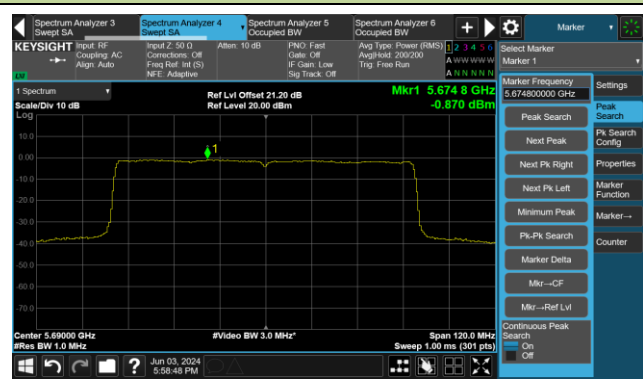

### 802.11ax-HE80 Power Spectral Density- Ant 0

Channel 42 (5210MHz)

Channel 58 (5290MHz)

Channel 106 (5530MHz)

Channel 122 (5610MHz)

Channel 138 (5690MHz)

Channel 155 (5775MHz)

802.11ax-HE160 Power Spectral Density- Ant 0

Channel 50 (5250MHz)

Channel 114 (5570MHz)