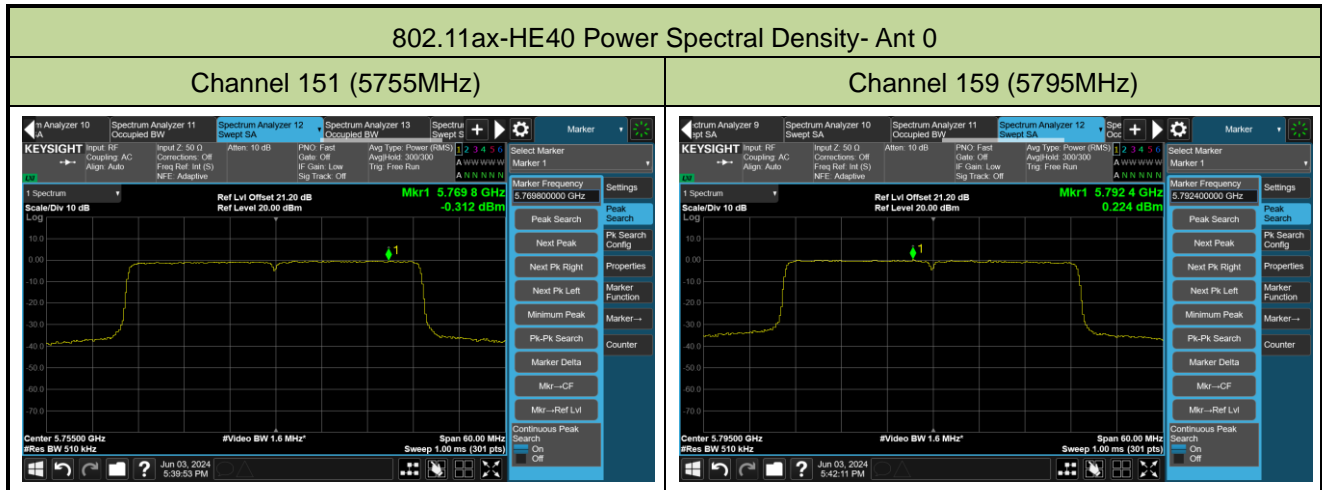

## 802.11ax-HE40 Power Spectral Density- Ant 0

Channel 38 (5190MHz)

Channel 46 (5230MHz)

Channel 54 (5270MHz)

Channel 62 (5310MHz)

Channel 102 (5510MHz)

Channel 110 (5550MHz)

Channel 134 (5670MHz)

Channel 142(5710MHz)