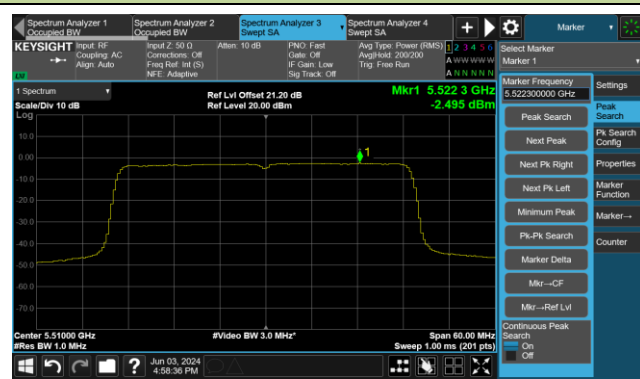

## 802.11ax-HE40 Power Spectral Density- Ant 0

Channel 38 (5190MHz)

Channel 46 (5230MHz)

Channel 54 (5270MHz)

Channel 62 (5310MHz)

Channel 102 (5510MHz)

Channel 110 (5550MHz)

Channel 134 (5670MHz)

Channel 142(5710MHz)