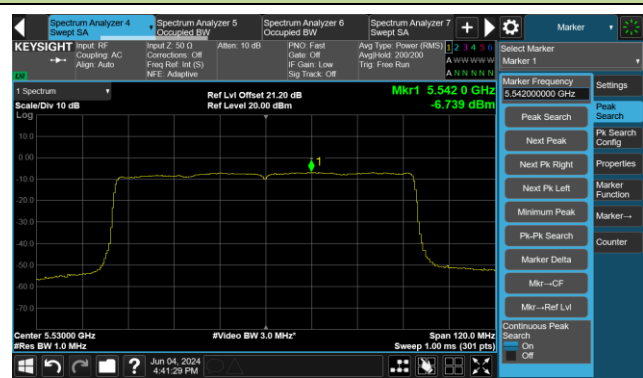

## 802.11be-EHT80 Power Spectral Density- Ant 0

Channel 42 (5210MHz)

Channel 58 (5290MHz)

Channel 106 (5530MHz)

Channel 122 (5610MHz)

Channel 138 (5690MHz)

Channel 155 (5775MHz)

802.11be-EHT160 Power Spectral Density- Ant 0

Channel 50 (5250MHz)

Channel 114 (5570MHz)