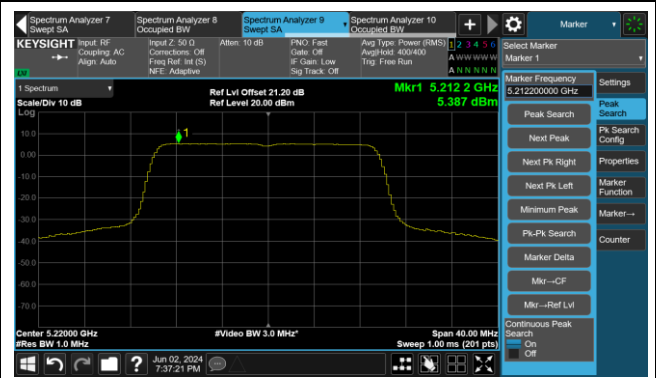

### 802.11ax-HE80 Power Spectral Density- Ant 0

Channel 42 (5210MHz)

Channel 58 (5290MHz)

Channel 106 (5530MHz)

Channel 122 (5610MHz)

Channel 138 (5690MHz)

Channel 155 (5775MHz)

802.11ax-HE160 Power Spectral Density- Ant 0

Channel 50 (5250MHz)

Channel 114 (5570MHz)

## 802.11be-EHT20 Power Spectral Density- Ant 0

Channel 36 (5180MHz)

Channel 44 (5220MHz)

Channel 48 (5240MHz)

Channel 52 (5260MHz)

Channel 60 (5300MHz)

Channel 64 (5320MHz)

Channel 100 (5500MHz)