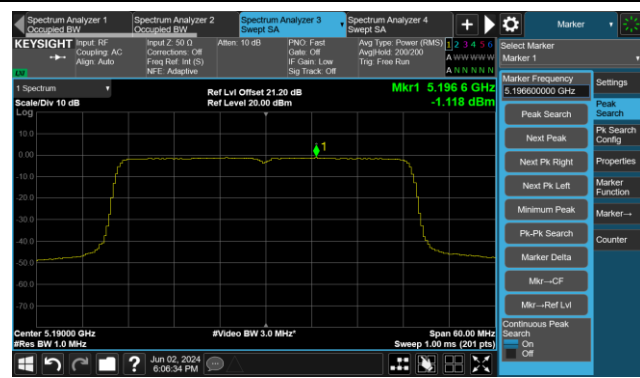

## 802.11ax-HE40 Power Spectral Density- Ant 0

Channel 38 (5190MHz)

Channel 46 (5230MHz)

Channel 54 (5270MHz)

Channel 62 (5310MHz)

Channel 102 (5510MHz)

Channel 110 (5550MHz)

Channel 134 (5670MHz)

Channel 142(5710MHz)