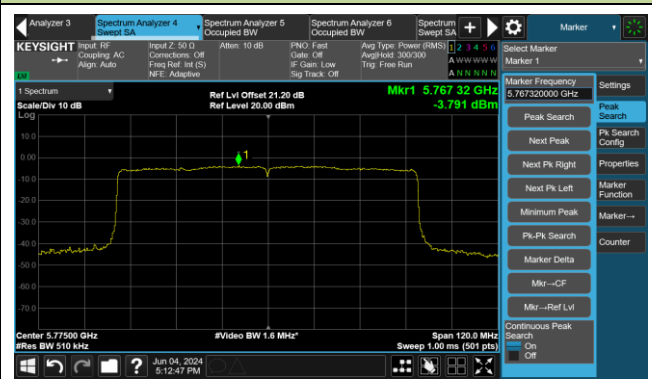

## 802.11be-EHT80 Power Spectral Density- Ant 0

Channel 42 (5210MHz)

Channel 58 (5290MHz)

Channel 106 (5530MHz)

Channel 122 (5610MHz)

Channel 138 (5690MHz)

Channel 155 (5775MHz)

802.11be-EHT160 Power Spectral Density- Ant 0

Channel 50 (5250MHz)

Channel 114 (5570MHz)