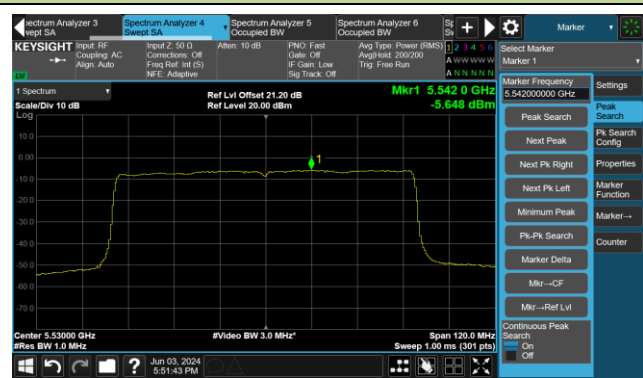

### 802.11ax-HE80 Power Spectral Density- Ant 0

Channel 42 (5210MHz)

Channel 58 (5290MHz)

Channel 106 (5530MHz)

Channel 122 (5610MHz)

Channel 138 (5690MHz)

Channel 155 (5775MHz)

802.11ax-HE160 Power Spectral Density- Ant 0

Channel 50 (5250MHz)

Channel 114 (5570MHz)