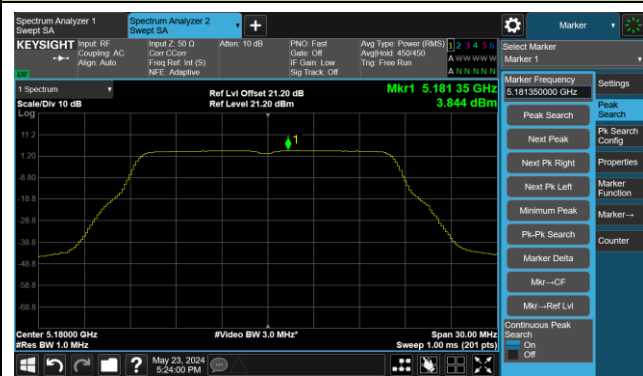

802.11a Power Spectral Density- Ant 1

Channel 36 (5180MHz)