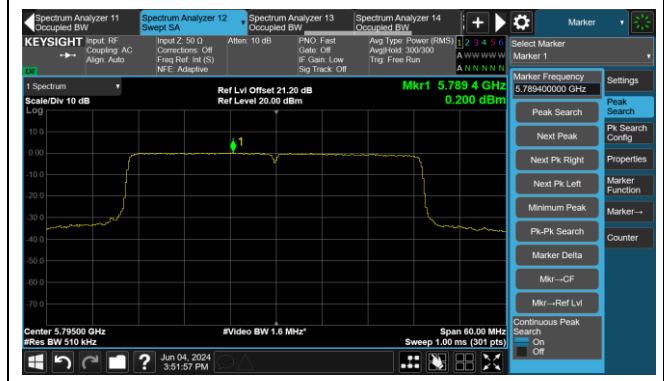

## 802.11be-EHT20 Power Spectral Density- Ant 0

Channel 140 (5700MHz)

Channel 144 (5720MHz)

Channel 149 (5745MHz)

Channel 157 (5785MHz)

Channel 165 (5825MHz)

## 802.11be-EHT40 Power Spectral Density- Ant 0

Channel 38 (5190MHz)

Channel 46 (5230MHz)

Channel 54 (5270MHz)

Channel 62 (5310MHz)

Channel 102 (5510MHz)

Channel 110 (5550MHz)

Channel 134 (5670MHz)

Channel 142 (5710MHz)

802.11be-EHT40 Power Spectral Density- Ant 0

Channel 151 (5755MHz)

Channel 159 (5795MHz)