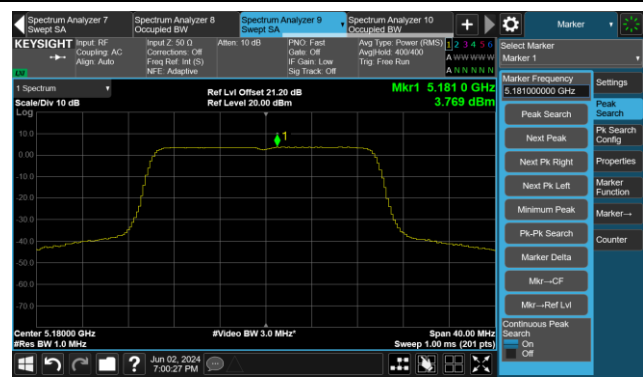

802.11be-EHT20 Power Spectral Density- Ant 0

Channel 36 (5180MHz)