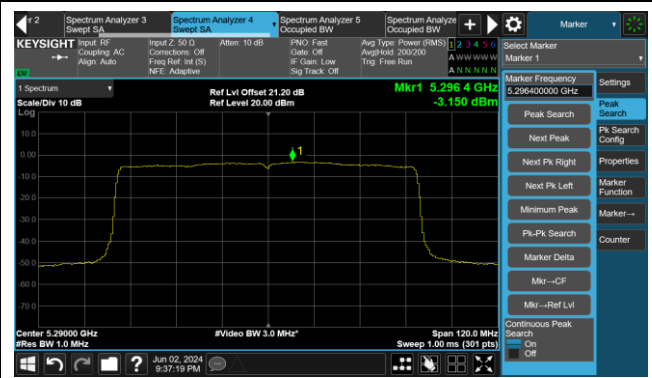

Channel 142(5710MHz)

### 802.11ax-HE80 Power Spectral Density- Ant 0

Channel 42 (5210MHz)

Channel 58 (5290MHz)

Channel 106 (5530MHz)

Channel 122 (5610MHz)

Channel 138 (5690MHz)

Channel 155 (5775MHz)

802.11ax-HE160 Power Spectral Density- Ant 0