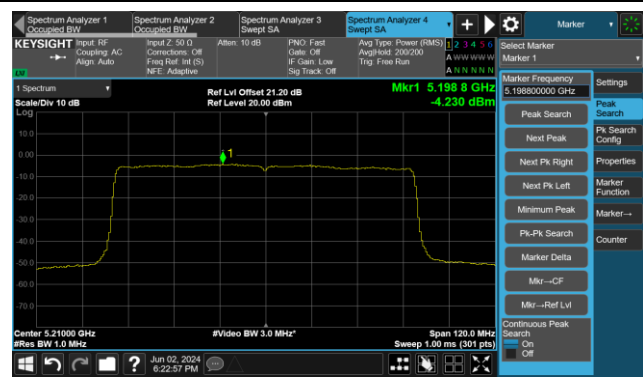

## 802.11ax-HE40 Power Spectral Density- Ant 0

Channel 38 (5190MHz)

Channel 46 (5230MHz)

Channel 54 (5270MHz)

Channel 62 (5310MHz)

Channel 102 (5510MHz)

Channel 110 (5550MHz)

Channel 134 (5670MHz)

Channel 142(5710MHz)

### 802.11ax-HE80 Power Spectral Density- Ant 0

Channel 42 (5210MHz)

Channel 58 (5290MHz)

Channel 106 (5530MHz)

Channel 122 (5610MHz)

Channel 138 (5690MHz)

Channel 155 (5775MHz)

802.11ax-HE160 Power Spectral Density- Ant 0