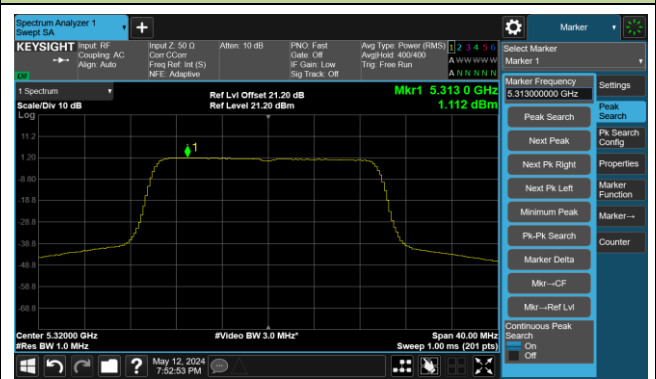

## 802.11be-EHT20 Power Spectral Density- Ant 0

Channel 36 (5180MHz)

Channel 44 (5220MHz)

Channel 48 (5240MHz)

Channel 52 (5260MHz)

Channel 60 (5300MHz)

Channel 64 (5320MHz)

Channel 100 (5500MHz)

Channel 116 (5580MHz)