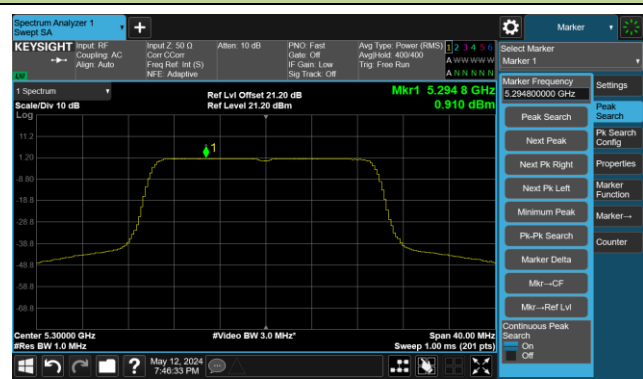

## 802.11be-EHT20 Power Spectral Density- Ant 0

Channel 36 (5180MHz)

Channel 44 (5220MHz)

Channel 48 (5240MHz)

Channel 52 (5260MHz)

Channel 60 (5300MHz)

Channel 64 (5320MHz)

Channel 100 (5500MHz)

Channel 116 (5580MHz)