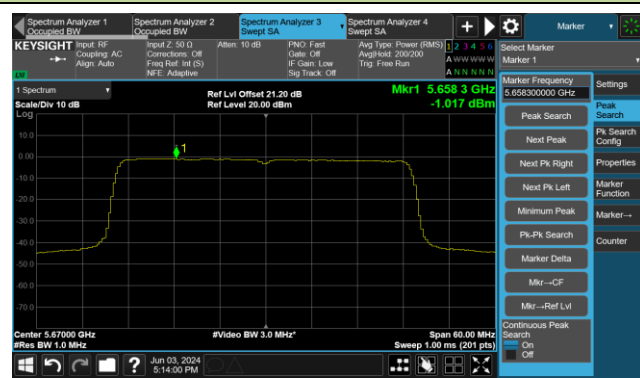

## 802.11ax-HE40 Power Spectral Density- Ant 0

Channel 38 (5190MHz)

Channel 46 (5230MHz)

Channel 54 (5270MHz)

Channel 62 (5310MHz)

Channel 102 (5510MHz)

Channel 110 (5550MHz)

Channel 134 (5670MHz)

Channel 142(5710MHz)