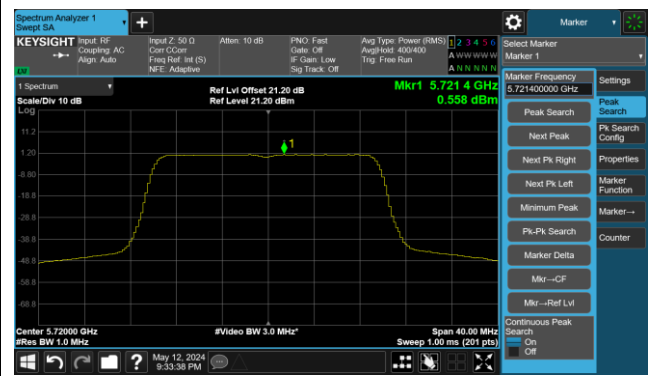

Channel 116 (5580MHz)

## 802.11be-EHT20 Power Spectral Density- Ant 0

Channel 140 (5700MHz)

Channel 144 (5720MHz)

Channel 149 (5745MHz)

Channel 157 (5785MHz)

Channel 165 (5825MHz)