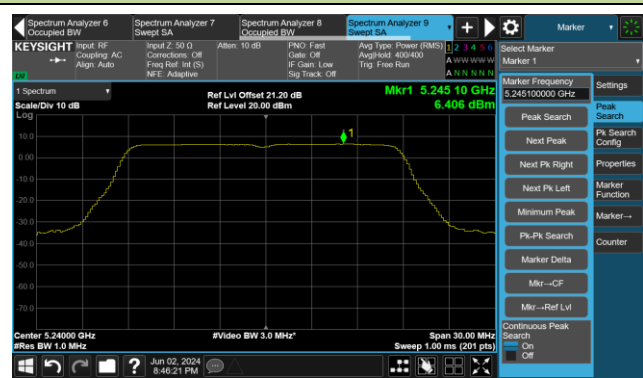

## 802.11a Power Spectral Density- Ant 1

Channel 140 (5700MHz)

Channel 144 (5720MHz)

Channel 149 (5745MHz)

Channel 157 (5785MHz)

Channel 165 (5825MHz)

## 802.11ac-VHT20 Power Spectral Density- Ant 1

Channel 36 (5180MHz)

Channel 44 (5220MHz)

Channel 48 (5240MHz)

Channel 52 (5260MHz)

Channel 60 (5300MHz)

Channel 64 (5320MHz)

Channel 100 (5500MHz)

Channel 116 (5580MHz)