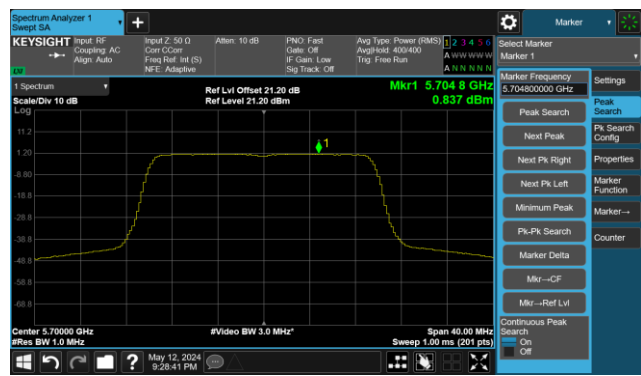

802.11be-EHT20 Power Spectral Density- Ant 0

Channel 140 (5700MHz)