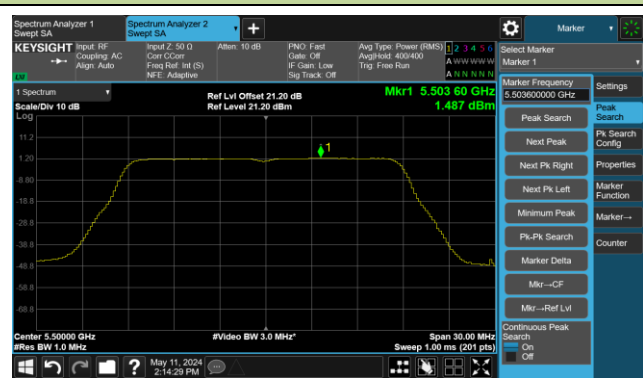

## 802.11a Power Spectral Density- Ant 1

Channel 140 (5700MHz)

Channel 144 (5720MHz)

Channel 149 (5745MHz)

Channel 157 (5785MHz)

Channel 165 (5825MHz)

## 802.11ac-VHT20 Power Spectral Density- Ant 1

Channel 36 (5180MHz)

Channel 44 (5220MHz)

Channel 48 (5240MHz)

Channel 52 (5260MHz)

Channel 60 (5300MHz)

Channel 64 (5320MHz)

Channel 100 (5500MHz)

Channel 116 (5580MHz)