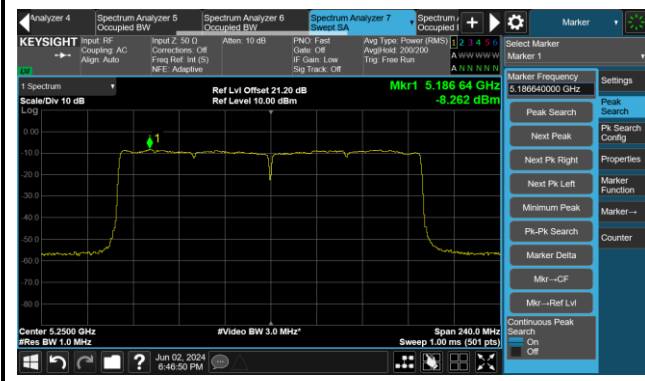

### 802.11ax-HE80 Power Spectral Density- Ant 0

Channel 42 (5210MHz)

Channel 58 (5290MHz)

Channel 106 (5530MHz)

Channel 122 (5610MHz)

Channel 138 (5690MHz)

Channel 155 (5775MHz)

802.11ax-HE160 Power Spectral Density- Ant 0

Channel 50 (5250MHz)

Channel 114 (5570MHz)