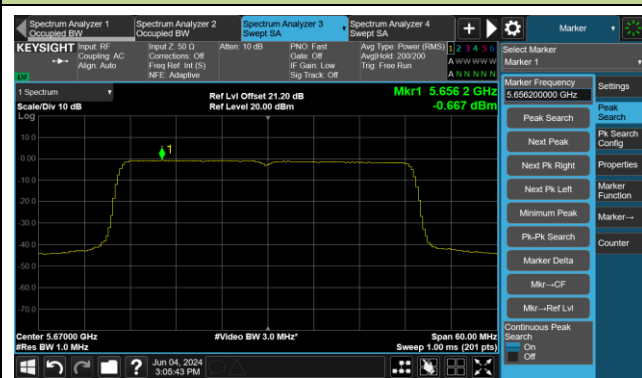

## 802.11be-EHT40 Power Spectral Density- Ant 0

Channel 38 (5190MHz)

Channel 46 (5230MHz)

Channel 54 (5270MHz)

Channel 62 (5310MHz)

Channel 102 (5510MHz)

Channel 110 (5550MHz)

Channel 134 (5670MHz)