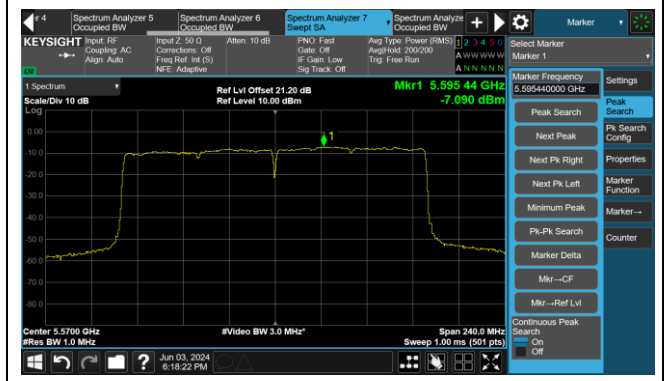

Channel 142(5710MHz)

### 802.11ax-HE80 Power Spectral Density- Ant 0

Channel 42 (5210MHz)

Channel 58 (5290MHz)

Channel 106 (5530MHz)

Channel 122 (5610MHz)

Channel 138 (5690MHz)

Channel 155 (5775MHz)

802.11ax-HE160 Power Spectral Density- Ant 0

Channel 50 (5250MHz)

Channel 114 (5570MHz)