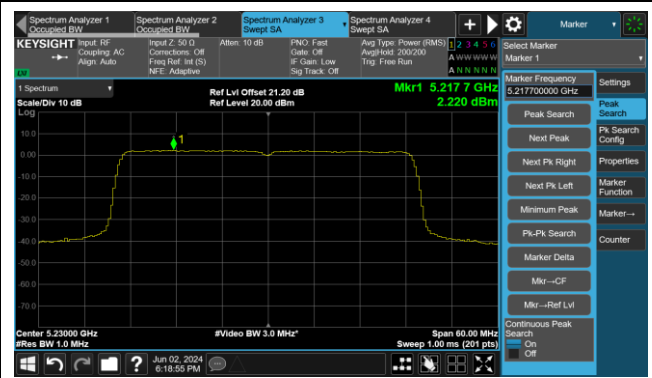

## 802.11ax-HE40 Power Spectral Density- Ant 0

Channel 38 (5190MHz)

Channel 46 (5230MHz)

Channel 54 (5270MHz)

Channel 62 (5310MHz)

Channel 102 (5510MHz)

Channel 110 (5550MHz)

Channel 134 (5670MHz)

Channel 142(5710MHz)

### 802.11ax-HE80 Power Spectral Density- Ant 0

Channel 42 (5210MHz)

Channel 58 (5290MHz)

Channel 106 (5530MHz)

Channel 122 (5610MHz)

Channel 138 (5690MHz)

Channel 155 (5775MHz)

802.11ax-HE160 Power Spectral Density- Ant 0