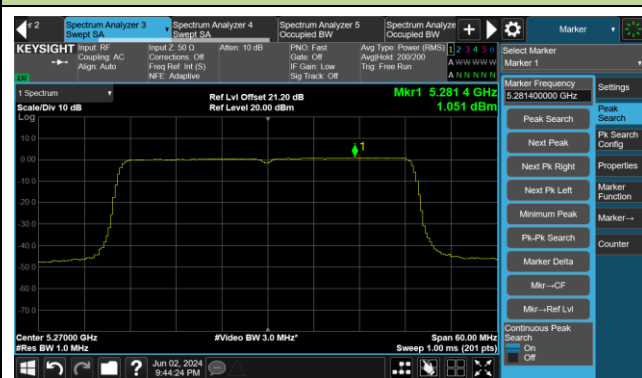

## 802.11be-EHT40 Power Spectral Density- Ant 0

Channel 38 (5190MHz)

Channel 46 (5230MHz)

Channel 54 (5270MHz)

Channel 62 (5310MHz)

Channel 102 (5510MHz)

Channel 110 (5550MHz)

Channel 134 (5670MHz)