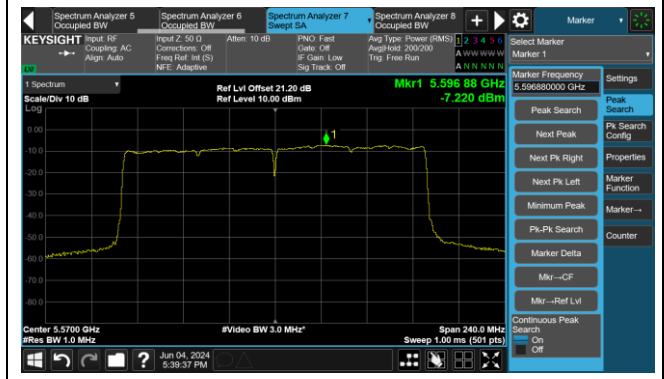

## 802.11be-EHT80 Power Spectral Density- Ant 0

Channel 42 (5210MHz)

Channel 58 (5290MHz)

Channel 106 (5530MHz)

Channel 122 (5610MHz)

Channel 138 (5690MHz)

Channel 155 (5775MHz)

802.11be-EHT160 Power Spectral Density- Ant 0

Channel 50 (5250MHz)

Channel 114 (5570MHz)