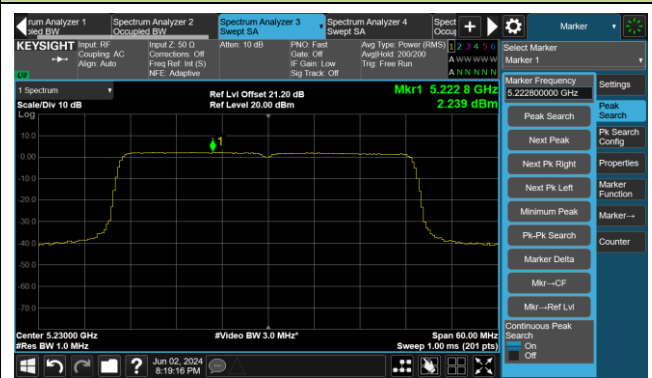

## 802.11be-EHT20 Power Spectral Density- Ant 0

Channel 140 (5700MHz)

Channel 144 (5720MHz)

Channel 149 (5745MHz)

Channel 157 (5785MHz)

Channel 165 (5825MHz)

## 802.11be-EHT40 Power Spectral Density- Ant 0

Channel 38 (5190MHz)

Channel 46 (5230MHz)

Channel 54 (5270MHz)

Channel 62 (5310MHz)

Channel 102 (5510MHz)

Channel 110 (5550MHz)

Channel 134 (5670MHz)