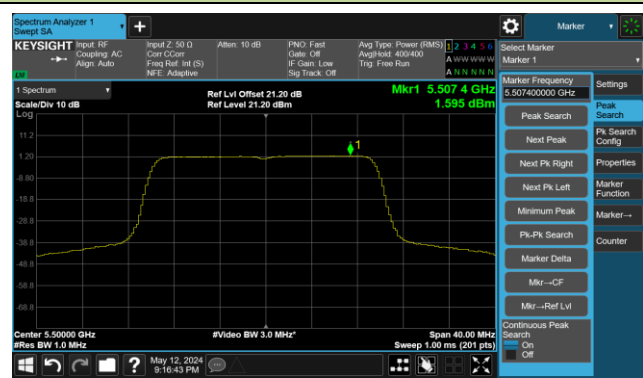

## 802.11be-EHT20 Power Spectral Density- Ant 0

Channel 36 (5180MHz)

Channel 44 (5220MHz)

Channel 48 (5240MHz)

Channel 52 (5260MHz)

Channel 60 (5300MHz)

Channel 64 (5320MHz)

Channel 100 (5500MHz)

Channel 116 (5580MHz)