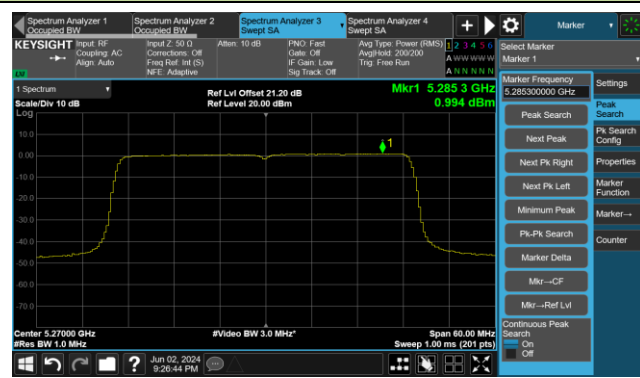

## 802.11ax-HE40 Power Spectral Density- Ant 0

Channel 38 (5190MHz)

Channel 46 (5230MHz)

Channel 54 (5270MHz)

Channel 62 (5310MHz)

Channel 102 (5510MHz)

Channel 110 (5550MHz)

Channel 134 (5670MHz)

Channel 142(5710MHz)