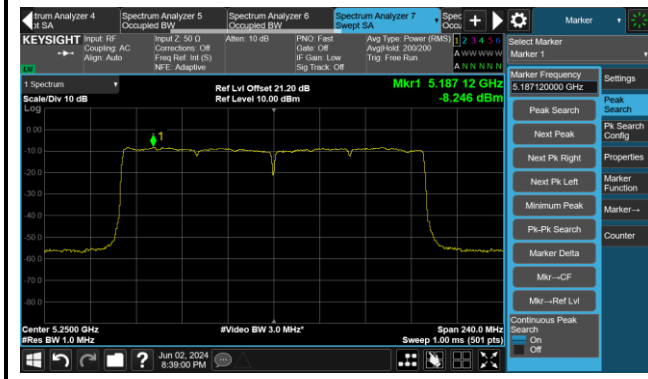

## 802.11be-EHT80 Power Spectral Density- Ant 0

Channel 42 (5210MHz)

Channel 58 (5290MHz)

Channel 106 (5530MHz)

Channel 122 (5610MHz)

Channel 138 (5690MHz)

Channel 155 (5775MHz)

802.11be-EHT160 Power Spectral Density- Ant 0

Channel 50 (5250MHz)

Channel 114 (5570MHz)