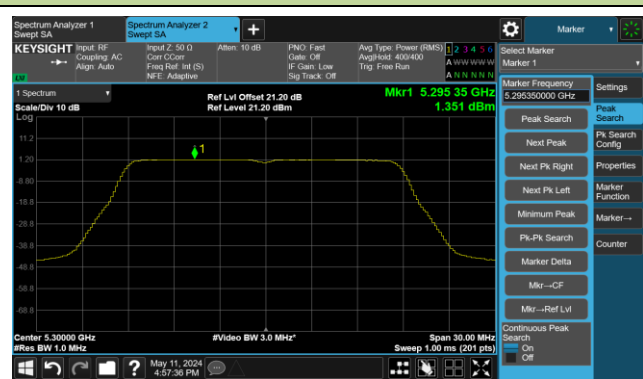

## 802.11a Power Spectral Density- Ant 1

Channel 140 (5700MHz)

Channel 144 (5720MHz)

Channel 149 (5745MHz)

Channel 157 (5785MHz)

Channel 165 (5825MHz)

## 802.11ac-VHT20 Power Spectral Density- Ant 1

Channel 36 (5180MHz)

Channel 44 (5220MHz)

Channel 48 (5240MHz)

Channel 52 (5260MHz)

Channel 60 (5300MHz)

Channel 64 (5320MHz)

Channel 100 (5500MHz)

Channel 116 (5580MHz)