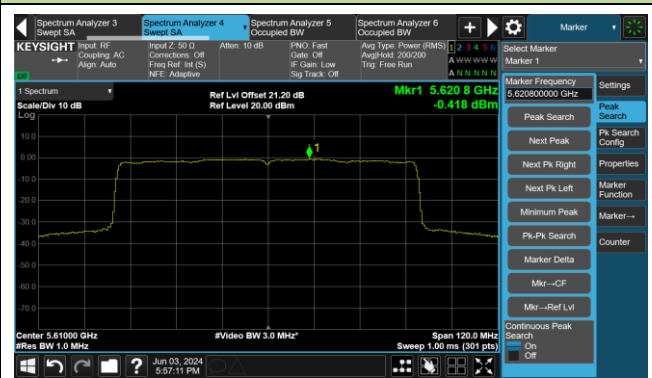

Channel 142(5710MHz)

### 802.11ax-HE80 Power Spectral Density- Ant 0

Channel 42 (5210MHz)

Channel 58 (5290MHz)

Channel 106 (5530MHz)

Channel 122 (5610MHz)

Channel 138 (5690MHz)

Channel 155 (5775MHz)

802.11ax-HE160 Power Spectral Density- Ant 0

Channel 50 (5250MHz)

Channel 114 (5570MHz)