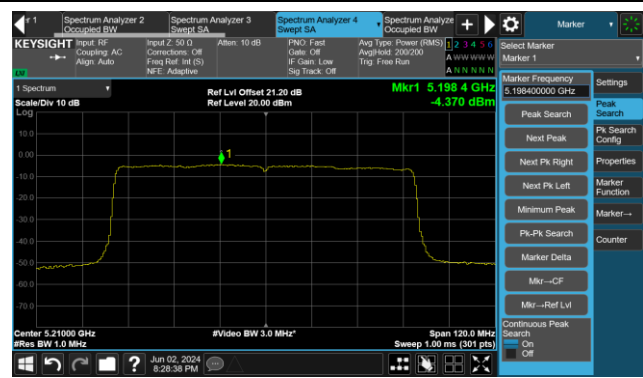

Channel 142 (5710MHz)

802.11be-EHT40 Power Spectral Density- Ant 0

Channel 151 (5755MHz)

Channel 159 (5795MHz)

## 802.11be-EHT80 Power Spectral Density- Ant 0

Channel 42 (5210MHz)

Channel 58 (5290MHz)

Channel 106 (5530MHz)

Channel 122 (5610MHz)

Channel 138 (5690MHz)

Channel 155 (5775MHz)

802.11be-EHT160 Power Spectral Density- Ant 0