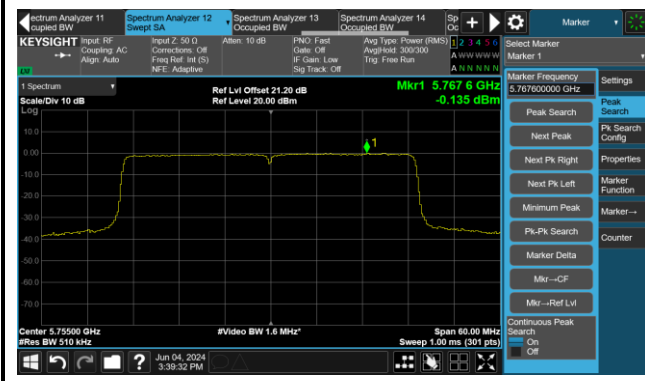

## 802.11be-EHT20 Power Spectral Density- Ant 0

Channel 140 (5700MHz)

Channel 144 (5720MHz)

Channel 149 (5745MHz)

Channel 157 (5785MHz)

Channel 165 (5825MHz)

## 802.11be-EHT40 Power Spectral Density- Ant 0

Channel 38 (5190MHz)

Channel 46 (5230MHz)

Channel 54 (5270MHz)

Channel 62 (5310MHz)

Channel 102 (5510MHz)

Channel 110 (5550MHz)

Channel 134 (5670MHz)

Channel 142 (5710MHz)

802.11be-EHT40 Power Spectral Density- Ant 0

Channel 151 (5755MHz)

Channel 159 (5795MHz)