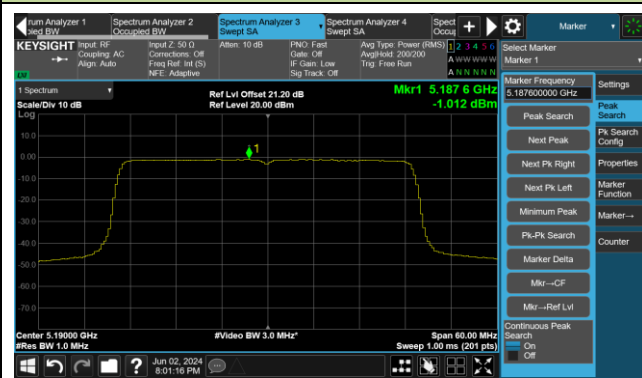

802.11be-EHT40 Power Spectral Density- Ant 0

Channel 38 (5190MHz)