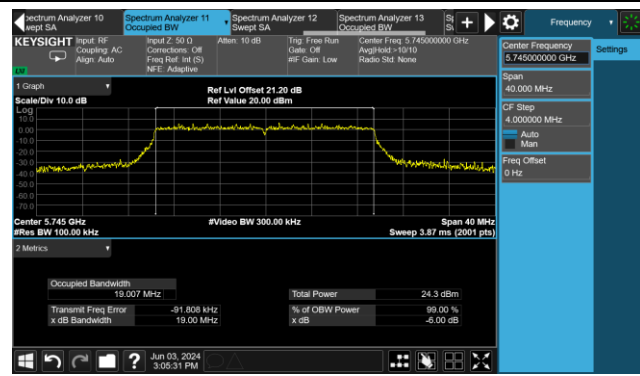

802.11ac-VHT40 6dB Bandwidth

Channel 151 (5755MHz)

Channel 159 (5795MHz)

802.11ax-HE20 6dB Bandwidth

Channel 149 (5745MHz)

Channel 157 (5785MHz)

Channel 165 (5825MHz)

802.11ax-HE40 6dB Bandwidth