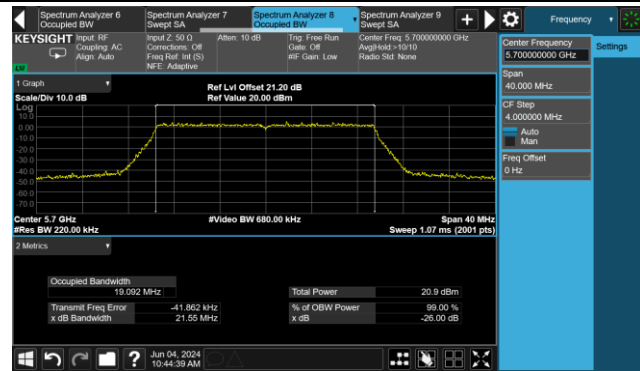

802.11ax-HE80 26dB Bandwidth & 99% Bandwidth

Channel 42 (5210MHz)

Channel 58 (5290MHz)

Channel 106 (5530MHz)

Channel 122 (5610MHz)

Channel 138 (5690MHz)

Channel 155 (5775MHz)

802.11be-EHT20 26dB Bandwidth & 99% Bandwidth

Channel 36 (5180MHz)

Channel 44 (5220MHz)

Channel 48 (5240MHz)

Channel 52 (5260MHz)

Channel 60 (5300MHz)

Channel 64 (5320MHz)

Channel 100 (5500MHz)

Channel 116 (5580MHz)

802.11be-EHT20 26dB Bandwidth & 99% Bandwidth

Channel 140 (5700MHz)

Channel 144 (5720MHz)

Channel 149 (5745MHz)

Channel 157 (5785MHz)

Channel 165 (5825MHz)

802.11be-EHT40 26dB Bandwidth & 99% Bandwidth

Channel 38 (5190MHz)