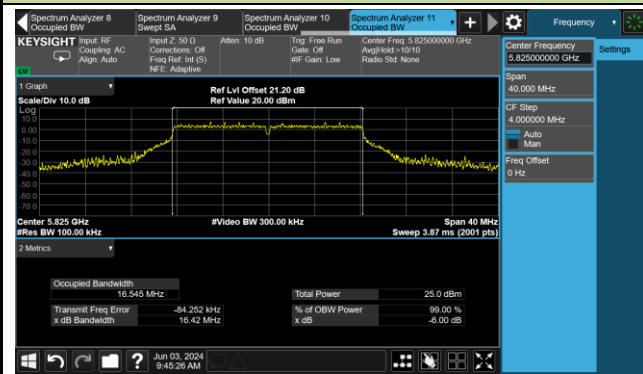

802.11a 6dB Bandwidth

Channel 149 (5745MHz)

Channel 157 (5785MHz)

Channel 165 (5825MHz)

802.11ac-VHT20 6dB Bandwidth

Channel 149 (5745MHz)

Channel 157 (5785MHz)

Channel 165 (5825MHz)