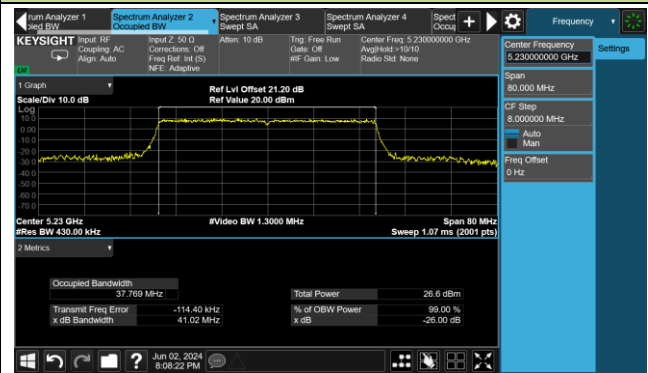

Channel 46 (5230MHz)