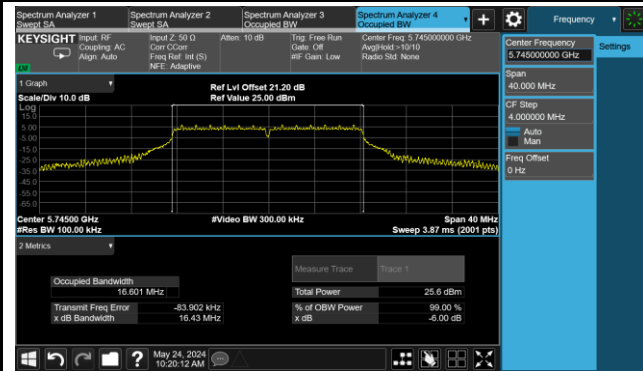

802.11a 6dB Bandwidth

Channel 149 (5745MHz)