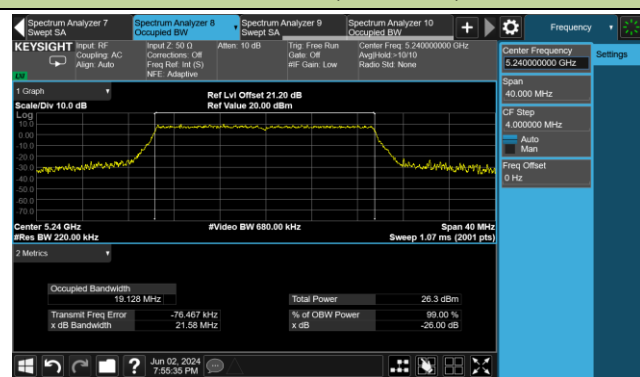

Channel 48 (5240MHz)