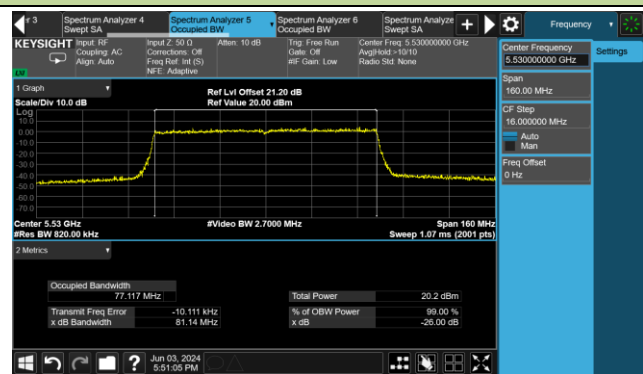

802.11ax-HE80 26dB Bandwidth & 99% Bandwidth

Channel 42 (5210MHz)

Channel 58 (5290MHz)

Channel 106 (5530MHz)

Channel 122 (5610MHz)

Channel 138 (5690MHz)

Channel 155 (5775MHz)

802.11be-EHT20 26dB Bandwidth & 99% Bandwidth