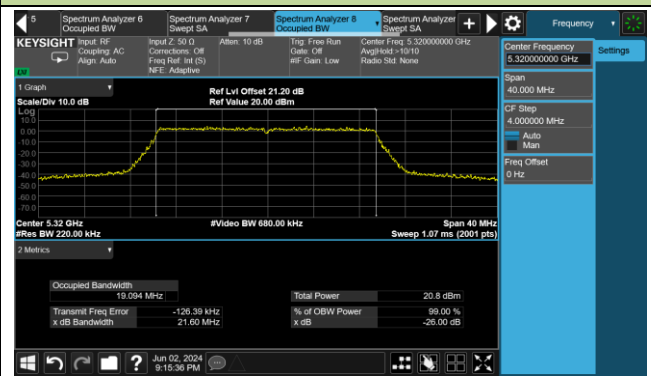

802.11ax-HE20 26dB Bandwidth & 99% Bandwidth

Channel 36 (5180MHz)

Channel 44 (5220MHz)

Channel 48 (5240MHz)

Channel 52 (5260MHz)

Channel 60 (5300MHz)

Channel 64 (5320MHz)

Channel 100 (5500MHz)

Channel 116 (5580MHz)

802.11ax-HE20 26dB Bandwidth & 99% Bandwidth

Channel 140 (5700MHz)

Channel 144 (5720MHz)

Channel 149 (5745MHz)

Channel 157 (5785MHz)

Channel 165 (5825MHz)

802.11ax-HE40 26dB Bandwidth & 99% Bandwidth