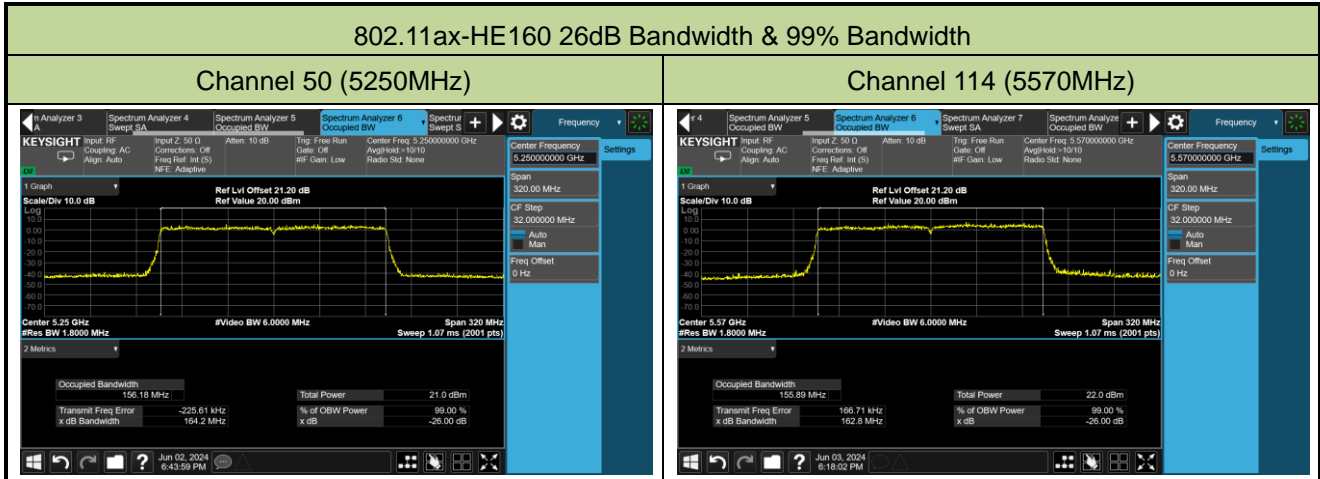

802.11ax-HE80 26dB Bandwidth & 99% Bandwidth

Channel 42 (5210MHz)

Channel 58 (5290MHz)

Channel 106 (5530MHz)

Channel 122 (5610MHz)

Channel 138 (5690MHz)

Channel 155 (5775MHz)

802.11be-EHT20 26dB Bandwidth & 99% Bandwidth