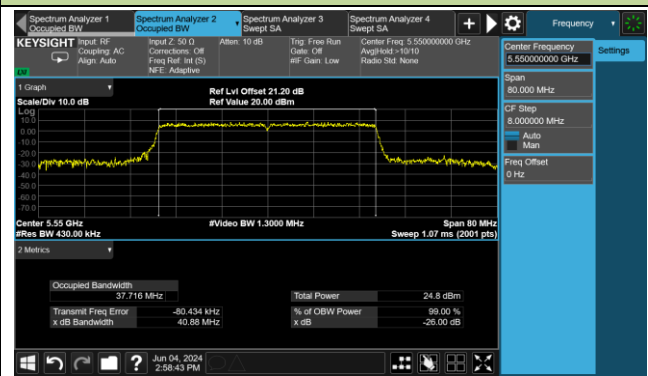

802.11be-EHT20 26dB Bandwidth & 99% Bandwidth

Channel 140 (5700MHz)

Channel 144 (5720MHz)

Channel 149 (5745MHz)

Channel 157 (5785MHz)

Channel 165 (5825MHz)

802.11be-EHT40 26dB Bandwidth & 99% Bandwidth

Channel 38 (5190MHz)

Channel 46 (5230MHz)

Channel 54 (5270MHz)

Channel 62 (5310MHz)

Channel 102 (5510MHz)

Channel 110 (5550MHz)

Channel 134 (5670MHz)

Channel 142 (5710MHz)

802.11be-EHT80 26dB Bandwidth & 99% Bandwidth