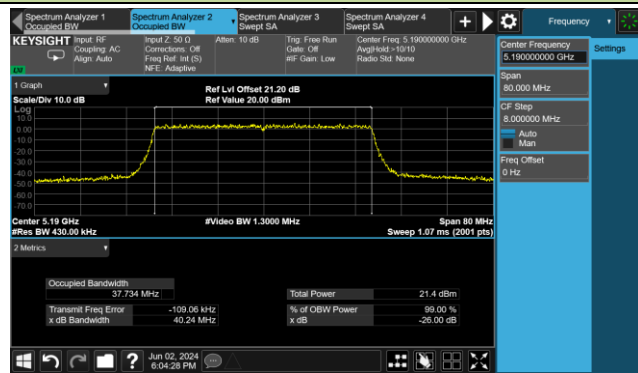

802.11ax-HE40 26dB Bandwidth & 99% Bandwidth

Channel 38 (5190MHz)