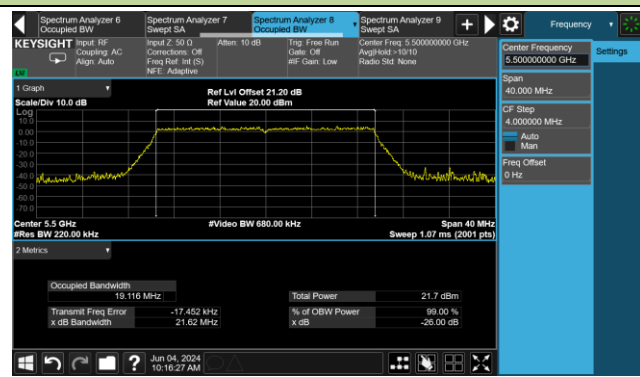

Channel 100 (5500MHz)