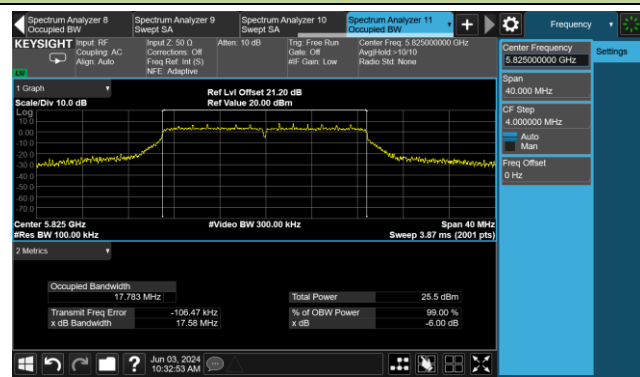

802.11a 6dB Bandwidth

Channel 149 (5745MHz)

Channel 157 (5785MHz)

Channel 165 (5825MHz)

802.11ac-VHT20 6dB Bandwidth

Channel 149 (5745MHz)

Channel 157 (5785MHz)

Channel 165 (5825MHz)