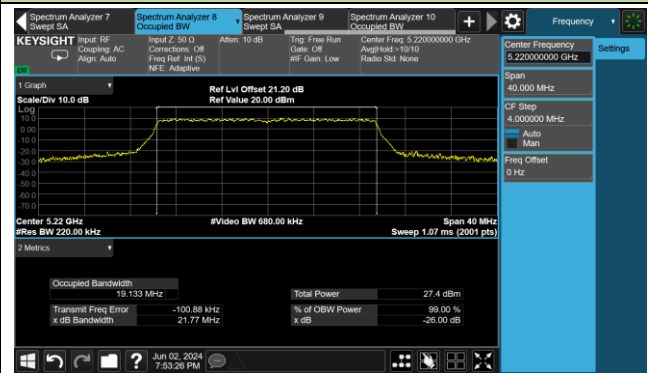

Channel 44 (5220MHz)