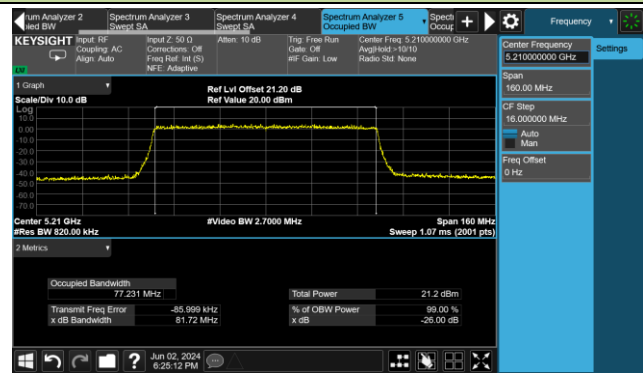

Channel 38 (5190MHz)

Channel 46 (5230MHz)

Channel 54 (5270MHz)

Channel 62 (5310MHz)

Channel 102 (5510MHz)

Channel 110 (5550MHz)

Channel 134 (5670MHz)

Channel 142 (5710MHz)

802.11ax-HE80 26dB Bandwidth & 99% Bandwidth

Channel 42 (5210MHz)

Channel 58 (5290MHz)

Channel 106 (5530MHz)

Channel 122 (5610MHz)

Channel 138 (5690MHz)

Channel 155 (5775MHz)

802.11be-EHT20 26dB Bandwidth & 99% Bandwidth