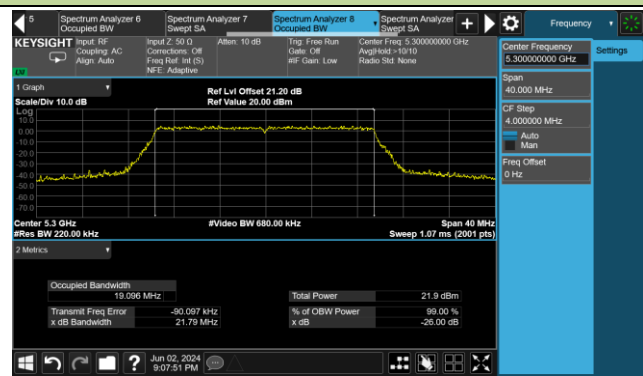

802.11ax-HE20 26dB Bandwidth & 99% Bandwidth

Channel 36 (5180MHz)

Channel 44 (5220MHz)

Channel 48 (5240MHz)

Channel 52 (5260MHz)

Channel 60 (5300MHz)

Channel 64 (5320MHz)

Channel 100 (5500MHz)

Channel 116 (5580MHz)

802.11ax-HE20 26dB Bandwidth & 99% Bandwidth

Channel 140 (5700MHz)

Channel 144 (5720MHz)

Channel 149 (5745MHz)

Channel 157 (5785MHz)

Channel 165 (5825MHz)

802.11ax-HE40 26dB Bandwidth & 99% Bandwidth