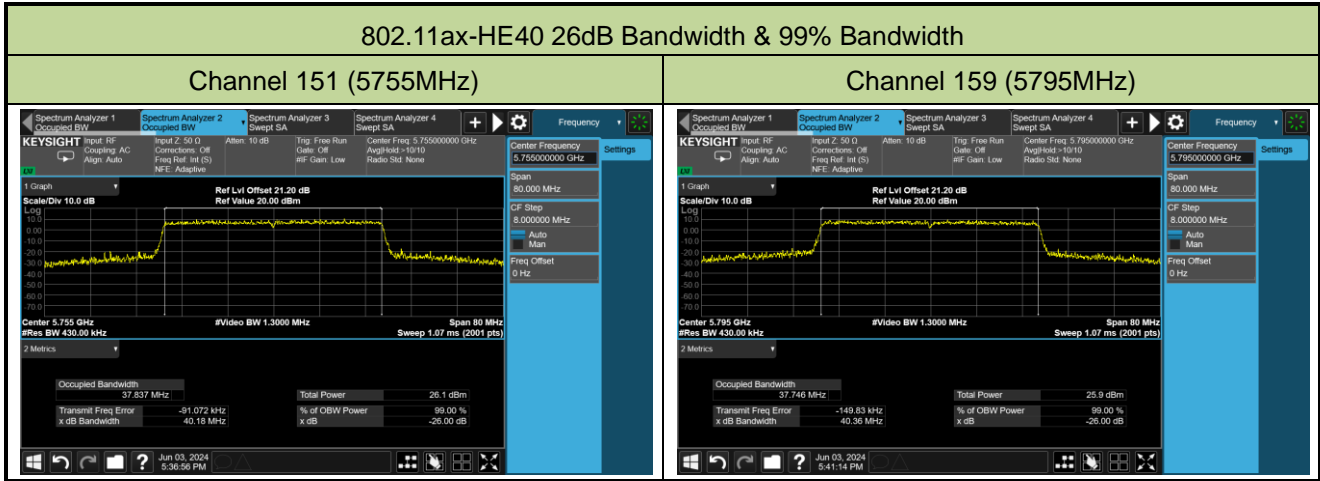

Channel 38 (5190MHz)

Channel 46 (5230MHz)

Channel 54 (5270MHz)

Channel 62 (5310MHz)

Channel 102 (5510MHz)

Channel 110 (5550MHz)

Channel 134 (5670MHz)

Channel 142 (5710MHz)

802.11ax-HE80 26dB Bandwidth & 99% Bandwidth

Channel 42 (5210MHz)

Channel 58 (5290MHz)

Channel 106 (5530MHz)

Channel 122 (5610MHz)

Channel 138 (5690MHz)

Channel 155 (5775MHz)

802.11be-EHT20 26dB Bandwidth & 99% Bandwidth