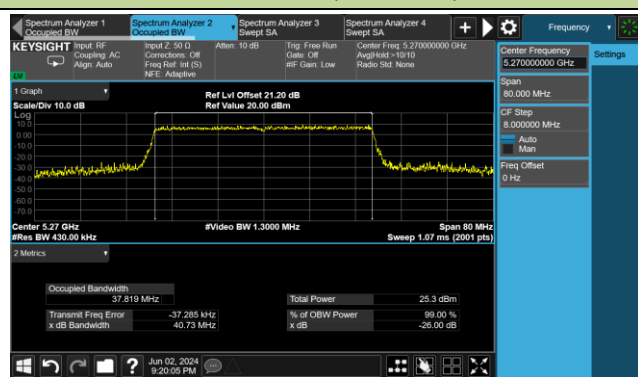

Channel 54 (5270MHz)