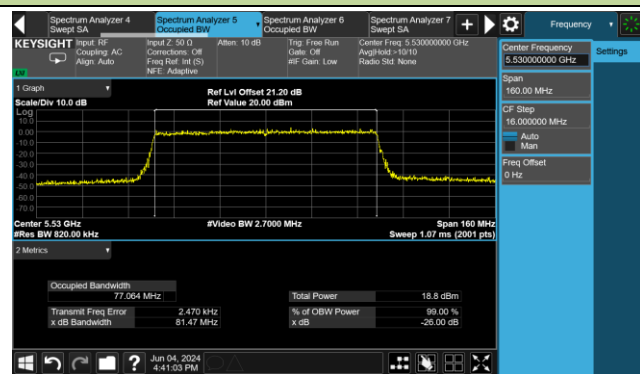

Channel 106 (5530MHz)