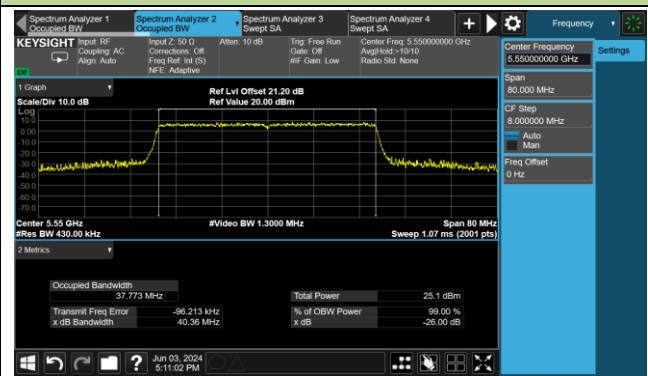

Channel 38 (5190MHz)

Channel 46 (5230MHz)

Channel 54 (5270MHz)

Channel 62 (5310MHz)

Channel 102 (5510MHz)

Channel 110 (5550MHz)

Channel 134 (5670MHz)

Channel 142 (5710MHz)

802.11ax-HE80 26dB Bandwidth & 99% Bandwidth

Channel 42 (5210MHz)

Channel 58 (5290MHz)

Channel 106 (5530MHz)

Channel 122 (5610MHz)

Channel 138 (5690MHz)

Channel 155 (5775MHz)

802.11be-EHT20 26dB Bandwidth & 99% Bandwidth