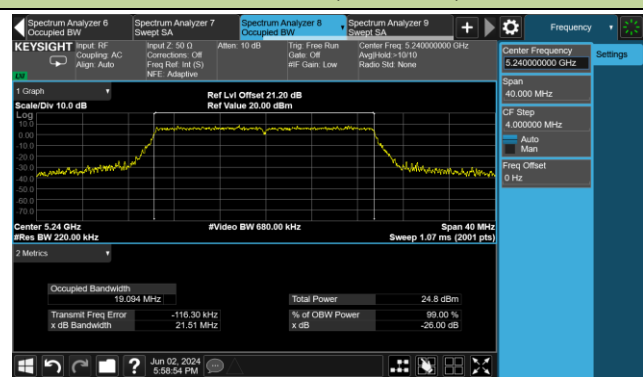

802.11ax-HE20 26dB Bandwidth & 99% Bandwidth

Channel 36 (5180MHz)

Channel 44 (5220MHz)

Channel 48 (5240MHz)

Channel 52 (5260MHz)

Channel 60 (5300MHz)

Channel 64 (5320MHz)

Channel 100 (5500MHz)

Channel 116 (5580MHz)

802.11ax-HE20 26dB Bandwidth & 99% Bandwidth

Channel 140 (5700MHz)

Channel 144 (5720MHz)

Channel 149 (5745MHz)

Channel 157 (5785MHz)

Channel 165 (5825MHz)

802.11ax-HE40 26dB Bandwidth & 99% Bandwidth