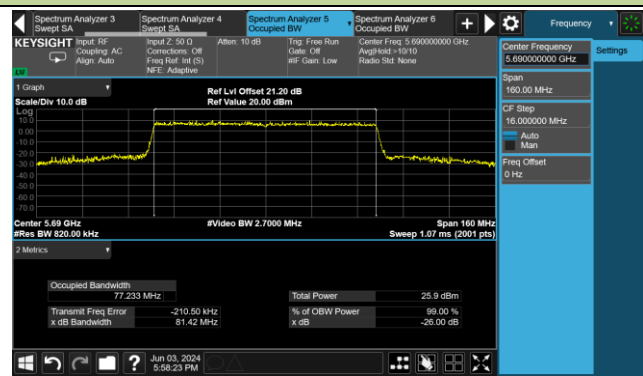

802.11ax-HE80 26dB Bandwidth & 99% Bandwidth

Channel 42 (5210MHz)

Channel 58 (5290MHz)

Channel 106 (5530MHz)

Channel 122 (5610MHz)

Channel 138 (5690MHz)

Channel 155 (5775MHz)

802.11be-EHT20 26dB Bandwidth & 99% Bandwidth