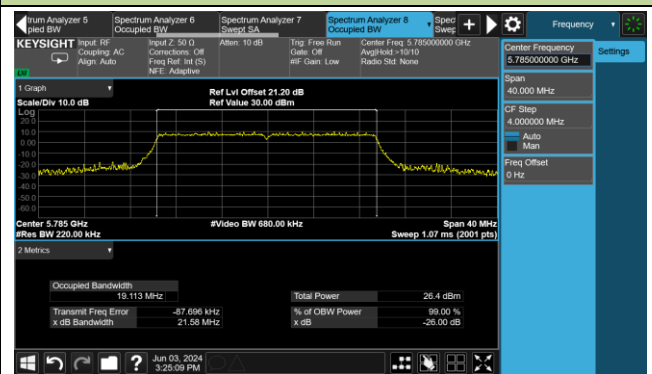

Channel 116 (5580MHz)

802.11ax-HE20 26dB Bandwidth & 99% Bandwidth

Channel 140 (5700MHz)

Channel 144 (5720MHz)

Channel 149 (5745MHz)

Channel 157 (5785MHz)

Channel 165 (5825MHz)

802.11ax-HE40 26dB Bandwidth & 99% Bandwidth