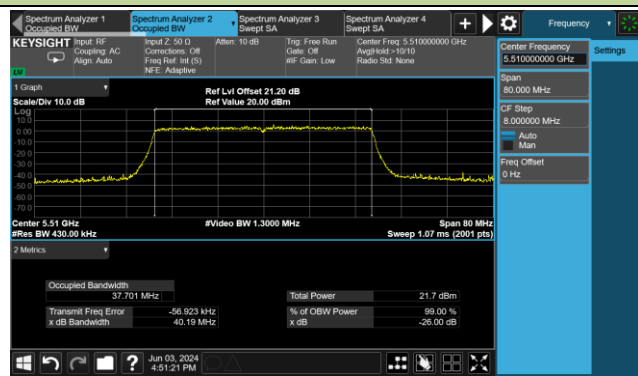

Channel 38 (5190MHz)

Channel 46 (5230MHz)

Channel 54 (5270MHz)

Channel 62 (5310MHz)

Channel 102 (5510MHz)

Channel 110 (5550MHz)

Channel 134 (5670MHz)

Channel 142 (5710MHz)

802.11ax-HE80 26dB Bandwidth & 99% Bandwidth

Channel 42 (5210MHz)

Channel 58 (5290MHz)

Channel 106 (5530MHz)

Channel 122 (5610MHz)

Channel 138 (5690MHz)

Channel 155 (5775MHz)

802.11be-EHT20 26dB Bandwidth & 99% Bandwidth