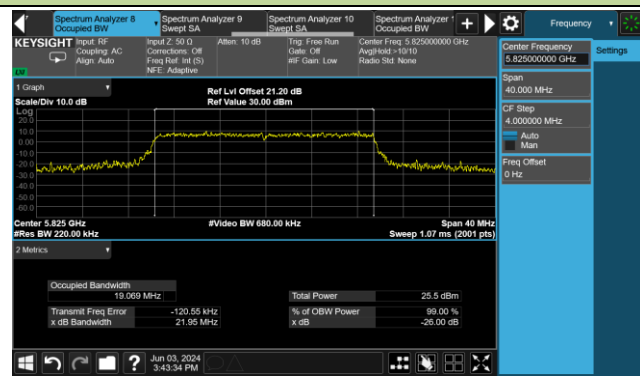

Channel 116 (5580MHz)

802.11ax-HE20 26dB Bandwidth & 99% Bandwidth

Channel 140 (5700MHz)

Channel 144 (5720MHz)

Channel 149 (5745MHz)

Channel 157 (5785MHz)

Channel 165 (5825MHz)

802.11ax-HE40 26dB Bandwidth & 99% Bandwidth