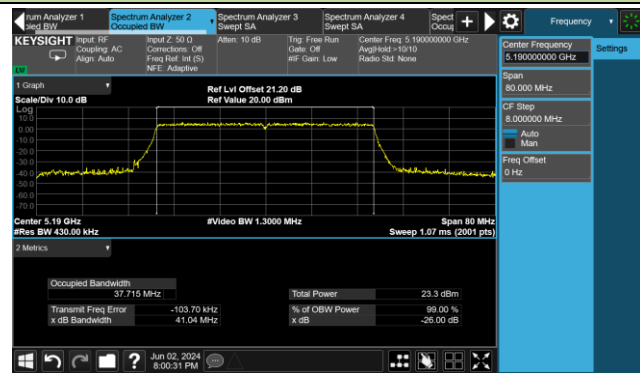

802.11be-EHT20 26dB Bandwidth & 99% Bandwidth

Channel 140 (5700MHz)

Channel 144 (5720MHz)

Channel 149 (5745MHz)

Channel 157 (5785MHz)

Channel 165 (5825MHz)

802.11be-EHT40 26dB Bandwidth & 99% Bandwidth

Channel 38 (5190MHz)