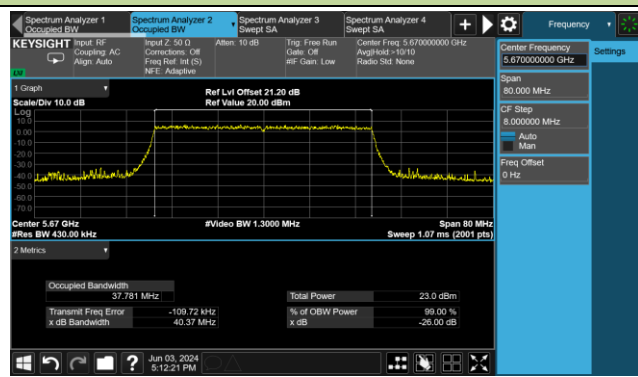

Channel 38 (5190MHz)

Channel 46 (5230MHz)

Channel 54 (5270MHz)

Channel 62 (5310MHz)

Channel 102 (5510MHz)

Channel 110 (5550MHz)

Channel 134 (5670MHz)

Channel 142 (5710MHz)

802.11ax-HE80 26dB Bandwidth & 99% Bandwidth

Channel 42 (5210MHz)

Channel 58 (5290MHz)

Channel 106 (5530MHz)

Channel 122 (5610MHz)

Channel 138 (5690MHz)

Channel 155 (5775MHz)

802.11be-EHT20 26dB Bandwidth & 99% Bandwidth