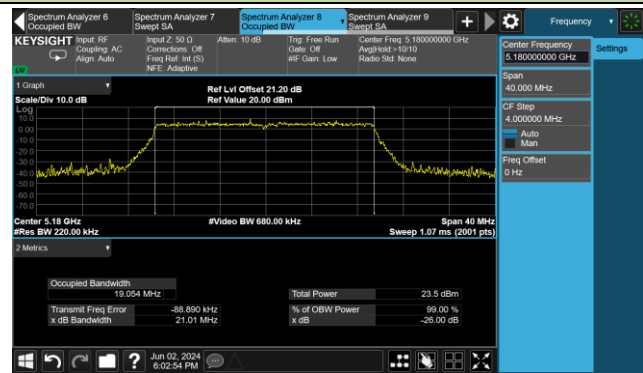

802.11ax-HE20 26dB Bandwidth & 99% Bandwidth

Channel 36 (5180MHz)

Channel 44 (5220MHz)

Channel 48 (5240MHz)

Channel 52 (5260MHz)

Channel 60 (5300MHz)

Channel 64 (5320MHz)

Channel 100 (5500MHz)

Channel 116 (5580MHz)

802.11ax-HE20 26dB Bandwidth & 99% Bandwidth

Channel 140 (5700MHz)

Channel 144 (5720MHz)

Channel 149 (5745MHz)

Channel 157 (5785MHz)

Channel 165 (5825MHz)

802.11ax-HE40 26dB Bandwidth & 99% Bandwidth