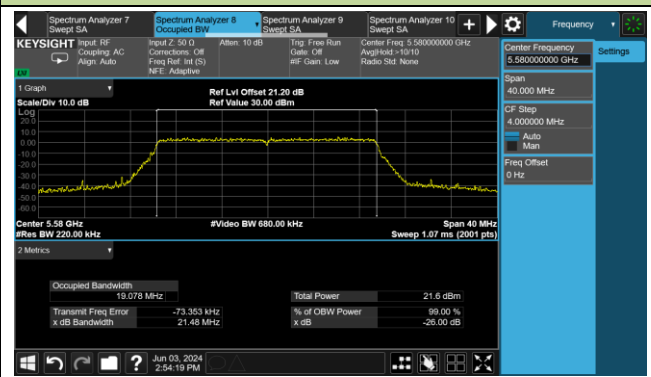

802.11ax-HE20 26dB Bandwidth & 99% Bandwidth

Channel 36 (5180MHz)

Channel 44 (5220MHz)

Channel 48 (5240MHz)

Channel 52 (5260MHz)

Channel 60 (5300MHz)

Channel 64 (5320MHz)

Channel 100 (5500MHz)

Channel 116 (5580MHz)

802.11ax-HE20 26dB Bandwidth & 99% Bandwidth

Channel 140 (5700MHz)

Channel 144 (5720MHz)

Channel 149 (5745MHz)

Channel 157 (5785MHz)

Channel 165 (5825MHz)

802.11ax-HE40 26dB Bandwidth & 99% Bandwidth