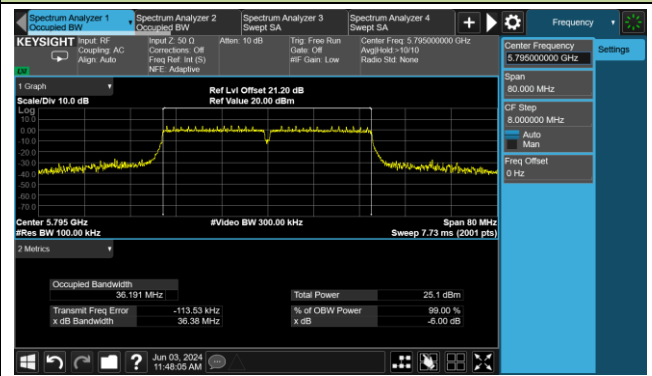

Channel 159 (5795MHz)