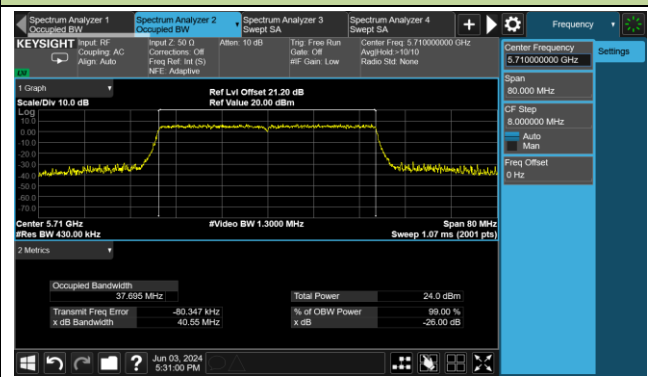

Channel 38 (5190MHz)

Channel 46 (5230MHz)

Channel 54 (5270MHz)

Channel 62 (5310MHz)

Channel 102 (5510MHz)

Channel 110 (5550MHz)

Channel 134 (5670MHz)

Channel 142 (5710MHz)

802.11ax-HE80 26dB Bandwidth & 99% Bandwidth

Channel 42 (5210MHz)

Channel 58 (5290MHz)

Channel 106 (5530MHz)

Channel 122 (5610MHz)

Channel 138 (5690MHz)

Channel 155 (5775MHz)

802.11be-EHT20 26dB Bandwidth & 99% Bandwidth