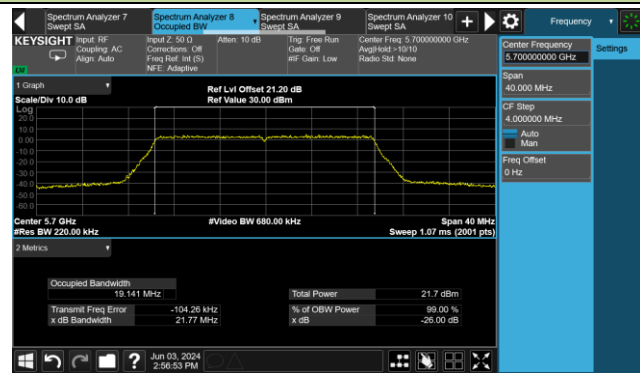

802.11ax-HE20 26dB Bandwidth & 99% Bandwidth

Channel 36 (5180MHz)

Channel 44 (5220MHz)

Channel 48 (5240MHz)

Channel 52 (5260MHz)

Channel 60 (5300MHz)

Channel 64 (5320MHz)

Channel 100 (5500MHz)

Channel 116 (5580MHz)

802.11ax-HE20 26dB Bandwidth & 99% Bandwidth

Channel 140 (5700MHz)

Channel 144 (5720MHz)

Channel 149 (5745MHz)

Channel 157 (5785MHz)

Channel 165 (5825MHz)

802.11ax-HE40 26dB Bandwidth & 99% Bandwidth