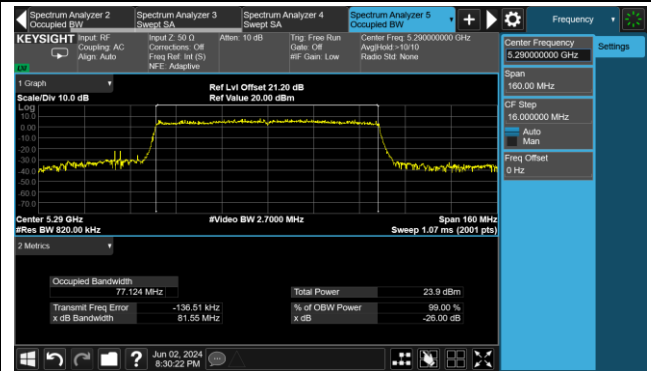

Channel 58 (5290MHz)