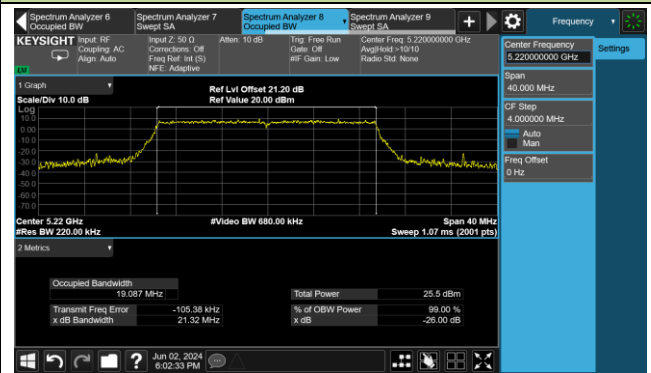

802.11ax-HE20 26dB Bandwidth & 99% Bandwidth

Channel 36 (5180MHz)

Channel 44 (5220MHz)

Channel 48 (5240MHz)

Channel 52 (5260MHz)

Channel 60 (5300MHz)

Channel 64 (5320MHz)

Channel 100 (5500MHz)

Channel 116 (5580MHz)

802.11ax-HE20 26dB Bandwidth & 99% Bandwidth

Channel 140 (5700MHz)

Channel 144 (5720MHz)

Channel 149 (5745MHz)

Channel 157 (5785MHz)

Channel 165 (5825MHz)

802.11ax-HE40 26dB Bandwidth & 99% Bandwidth