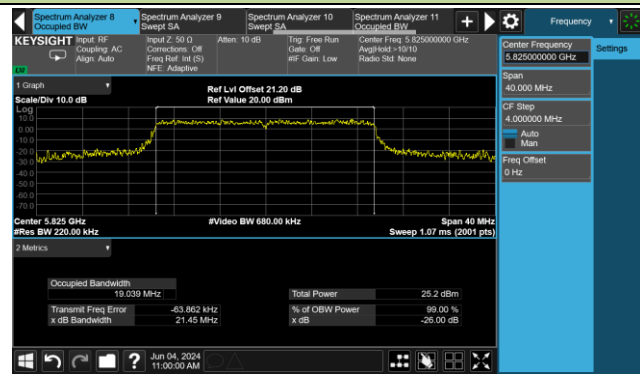

802.11be-EHT20 26dB Bandwidth & 99% Bandwidth

Channel 140 (5700MHz)

Channel 144 (5720MHz)

Channel 149 (5745MHz)

Channel 157 (5785MHz)

Channel 165 (5825MHz)

802.11be-EHT40 26dB Bandwidth & 99% Bandwidth

Channel 38 (5190MHz)