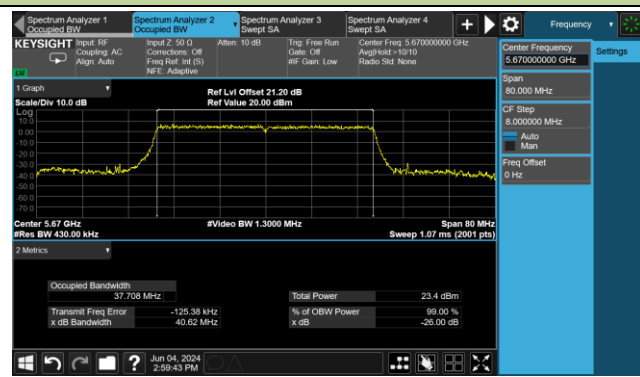

Channel 46 (5230MHz)

Channel 54 (5270MHz)

Channel 62 (5310MHz)

Channel 102 (5510MHz)

Channel 110 (5550MHz)

Channel 134 (5670MHz)

Channel 142 (5710MHz)

802.11be-EHT80 26dB Bandwidth & 99% Bandwidth