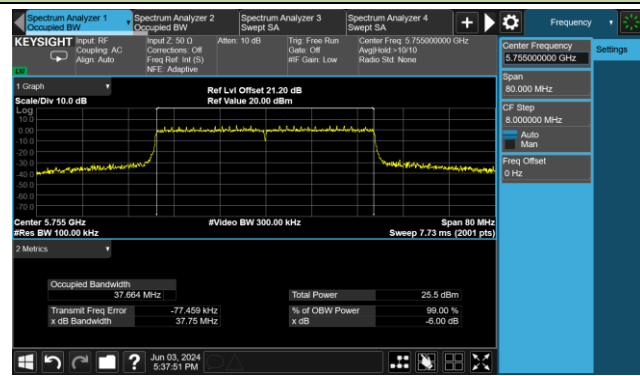

802.11ax-HE40 6dB Bandwidth

Channel 151 (5755MHz)