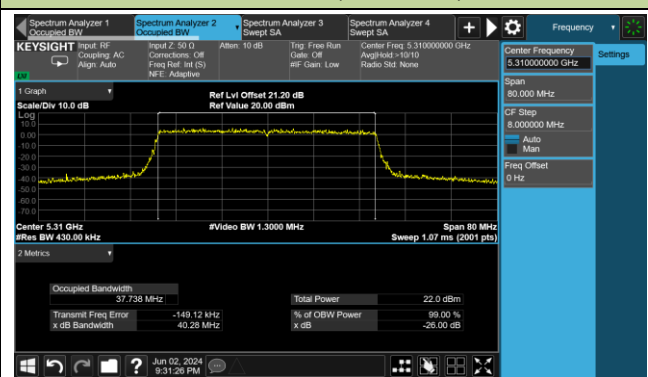

Channel 38 (5190MHz)

Channel 46 (5230MHz)

Channel 54 (5270MHz)

Channel 62 (5310MHz)

Channel 102 (5510MHz)

Channel 110 (5550MHz)

Channel 134 (5670MHz)

Channel 142 (5710MHz)

802.11ax-HE80 26dB Bandwidth & 99% Bandwidth

Channel 42 (5210MHz)

Channel 58 (5290MHz)

Channel 106 (5530MHz)

Channel 122 (5610MHz)

Channel 138 (5690MHz)

Channel 155 (5775MHz)

802.11be-EHT20 26dB Bandwidth & 99% Bandwidth