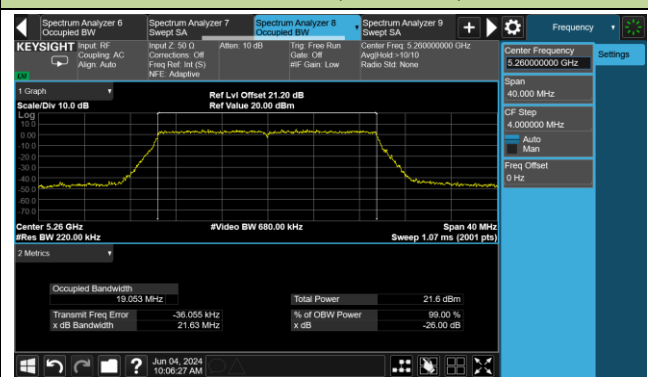

Channel 52 (5260MHz)