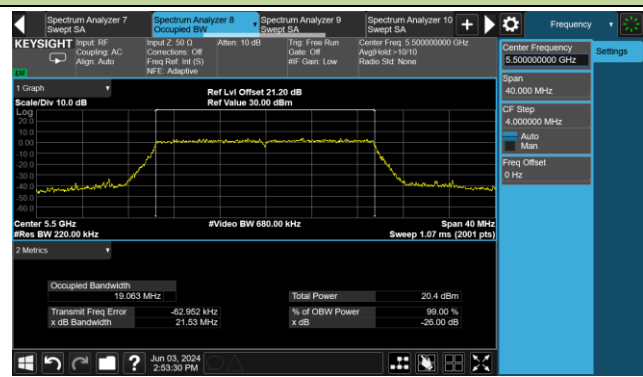

802.11ax-HE20 26dB Bandwidth & 99% Bandwidth

Channel 36 (5180MHz)

Channel 44 (5220MHz)

Channel 48 (5240MHz)

Channel 52 (5260MHz)

Channel 60 (5300MHz)

Channel 64 (5320MHz)

Channel 100 (5500MHz)

Channel 116 (5580MHz)

802.11ax-HE20 26dB Bandwidth & 99% Bandwidth

Channel 140 (5700MHz)

Channel 144 (5720MHz)

Channel 149 (5745MHz)

Channel 157 (5785MHz)

Channel 165 (5825MHz)

802.11ax-HE40 26dB Bandwidth & 99% Bandwidth