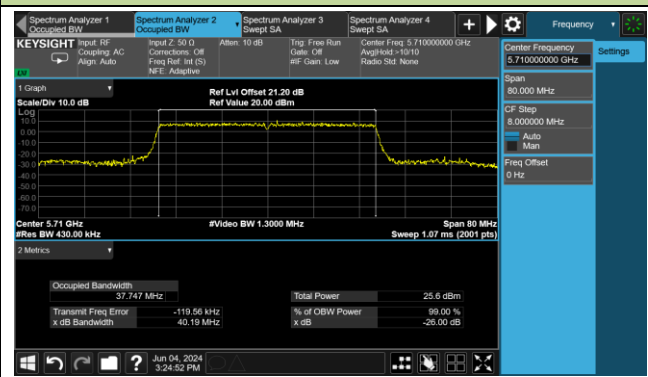

Channel 46 (5230MHz)

Channel 54 (5270MHz)

Channel 62 (5310MHz)

Channel 102 (5510MHz)

Channel 110 (5550MHz)

Channel 134 (5670MHz)

Channel 142 (5710MHz)

802.11be-EHT80 26dB Bandwidth & 99% Bandwidth