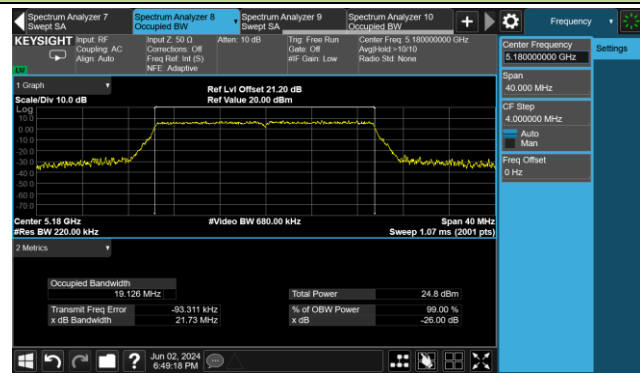

802.11be-EHT20 26dB Bandwidth & 99% Bandwidth

Channel 36 (5180MHz)