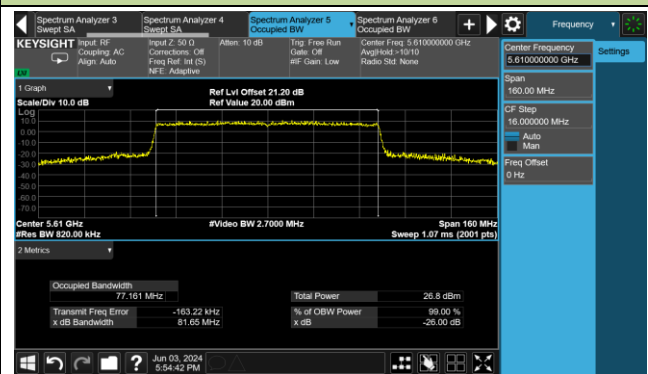

802.11ax-HE80 26dB Bandwidth & 99% Bandwidth

Channel 42 (5210MHz)

Channel 58 (5290MHz)

Channel 106 (5530MHz)

Channel 122 (5610MHz)

Channel 138 (5690MHz)

Channel 155 (5775MHz)

802.11be-EHT20 26dB Bandwidth & 99% Bandwidth