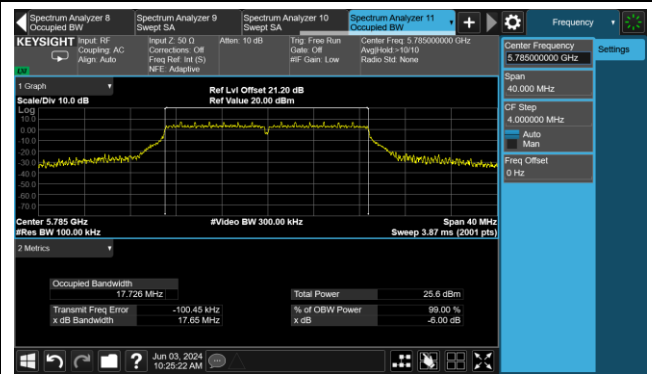

802.11a 6dB Bandwidth

Channel 149 (5745MHz)

Channel 157 (5785MHz)

Channel 165 (5825MHz)

802.11ac-VHT20 6dB Bandwidth

Channel 149 (5745MHz)

Channel 157 (5785MHz)

Channel 165 (5825MHz)