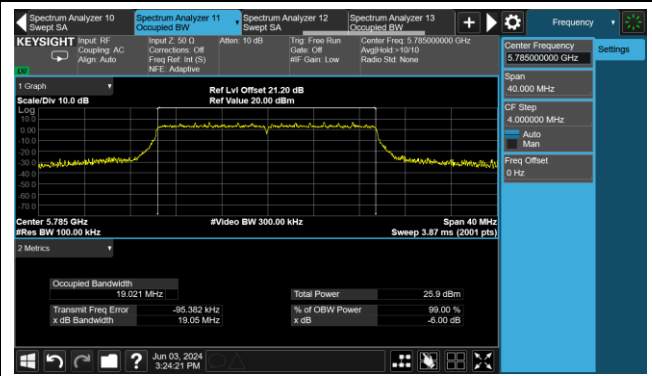

802.11ac-VHT40 6dB Bandwidth

Channel 151 (5755MHz)

Channel 159 (5795MHz)

802.11ax-HE20 6dB Bandwidth

Channel 149 (5745MHz)

Channel 157 (5785MHz)

Channel 165 (5825MHz)

802.11ax-HE40 6dB Bandwidth