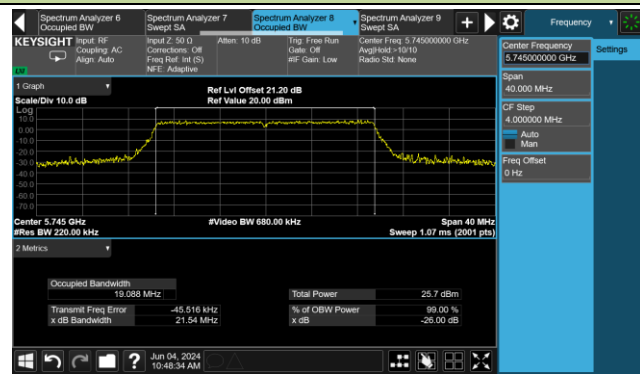

802.11be-EHT20 26dB Bandwidth & 99% Bandwidth

Channel 140 (5700MHz)

Channel 144 (5720MHz)

Channel 149 (5745MHz)

Channel 157 (5785MHz)

Channel 165 (5825MHz)

802.11be-EHT40 26dB Bandwidth & 99% Bandwidth

Channel 38 (5190MHz)