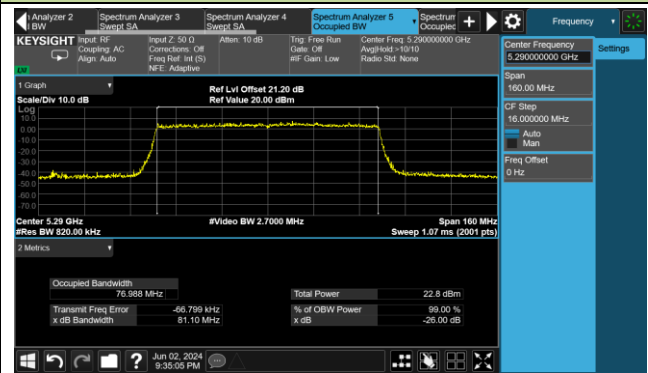

Channel 38 (5190MHz)

Channel 46 (5230MHz)

Channel 54 (5270MHz)

Channel 62 (5310MHz)

Channel 102 (5510MHz)

Channel 110 (5550MHz)

Channel 134 (5670MHz)

Channel 142 (5710MHz)

802.11ax-HE80 26dB Bandwidth & 99% Bandwidth

Channel 42 (5210MHz)

Channel 58 (5290MHz)

Channel 106 (5530MHz)

Channel 122 (5610MHz)

Channel 138 (5690MHz)

Channel 155 (5775MHz)

802.11be-EHT20 26dB Bandwidth & 99% Bandwidth