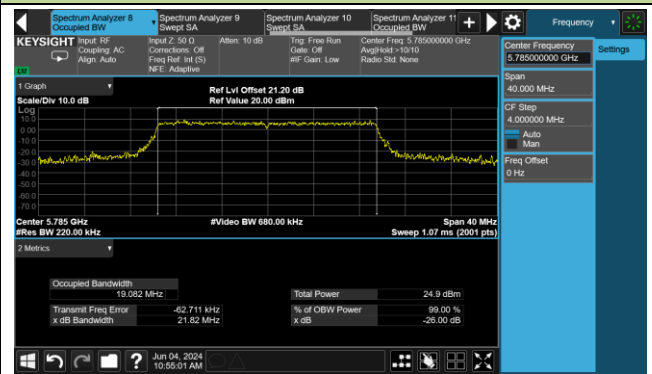

802.11be-EHT20 26dB Bandwidth & 99% Bandwidth

Channel 140 (5700MHz)

Channel 144 (5720MHz)

Channel 149 (5745MHz)

Channel 157 (5785MHz)

Channel 165 (5825MHz)

802.11be-EHT40 26dB Bandwidth & 99% Bandwidth

Channel 38 (5190MHz)