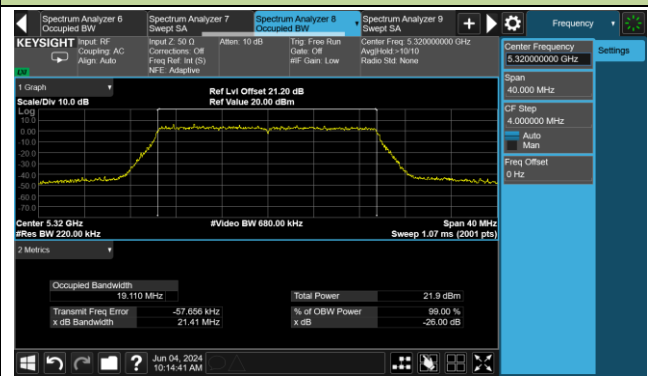

802.11ax-HE80 26dB Bandwidth & 99% Bandwidth

Channel 42 (5210MHz)

Channel 58 (5290MHz)

Channel 106 (5530MHz)

Channel 122 (5610MHz)

Channel 138 (5690MHz)

Channel 155 (5775MHz)

802.11be-EHT20 26dB Bandwidth & 99% Bandwidth

Channel 36 (5180MHz)

Channel 44 (5220MHz)

Channel 48 (5240MHz)

Channel 52 (5260MHz)

Channel 60 (5300MHz)

Channel 64 (5320MHz)

Channel 100 (5500MHz)

Channel 116 (5580MHz)

802.11be-EHT20 26dB Bandwidth & 99% Bandwidth

Channel 140 (5700MHz)

Channel 144 (5720MHz)

Channel 149 (5745MHz)

Channel 157 (5785MHz)

Channel 165 (5825MHz)

802.11be-EHT40 26dB Bandwidth & 99% Bandwidth

Channel 38 (5190MHz)