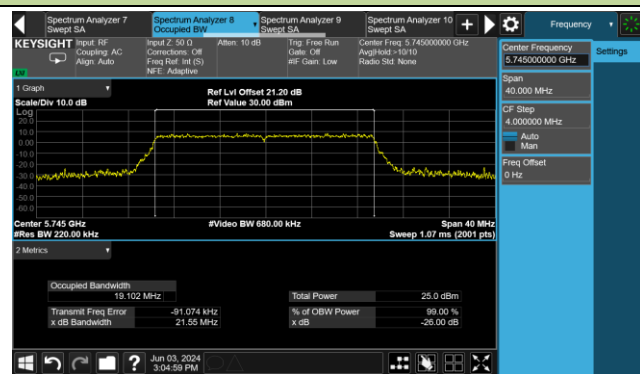

Channel 116 (5580MHz)

802.11ax-HE20 26dB Bandwidth & 99% Bandwidth

Channel 140 (5700MHz)

Channel 144 (5720MHz)

Channel 149 (5745MHz)

Channel 157 (5785MHz)

Channel 165 (5825MHz)

802.11ax-HE40 26dB Bandwidth & 99% Bandwidth