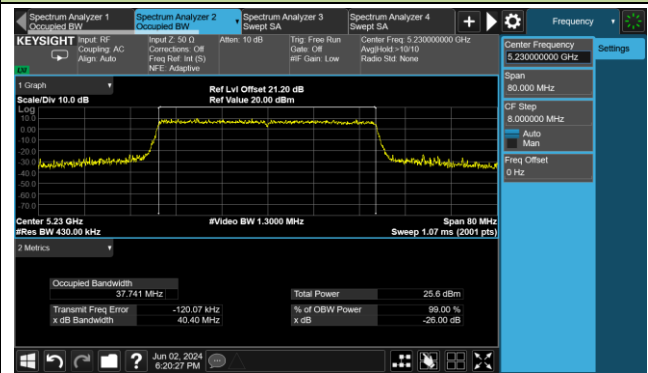

Channel 116 (5580MHz)

802.11ax-HE20 26dB Bandwidth & 99% Bandwidth

Channel 140 (5700MHz)

Channel 144 (5720MHz)

Channel 149 (5745MHz)

Channel 157 (5785MHz)

Channel 165 (5825MHz)

802.11ax-HE40 26dB Bandwidth & 99% Bandwidth

Channel 38 (5190MHz)

Channel 46 (5230MHz)

Channel 54 (5270MHz)

Channel 62 (5310MHz)

Channel 102 (5510MHz)

Channel 110 (5550MHz)

Channel 134 (5670MHz)

Channel 142 (5710MHz)