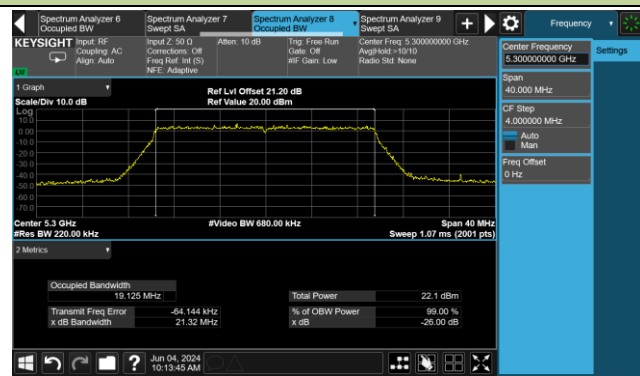

Channel 60 (5300MHz)