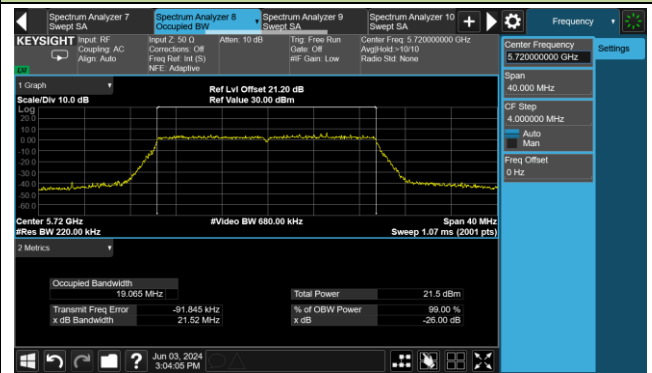

Channel 116 (5580MHz)

802.11ax-HE20 26dB Bandwidth & 99% Bandwidth

Channel 140 (5700MHz)

Channel 144 (5720MHz)

Channel 149 (5745MHz)

Channel 157 (5785MHz)

Channel 165 (5825MHz)

802.11ax-HE40 26dB Bandwidth & 99% Bandwidth

Channel 38 (5190MHz)

Channel 46 (5230MHz)

Channel 54 (5270MHz)

Channel 62 (5310MHz)

Channel 102 (5510MHz)

Channel 110 (5550MHz)

Channel 134 (5670MHz)

Channel 142 (5710MHz)