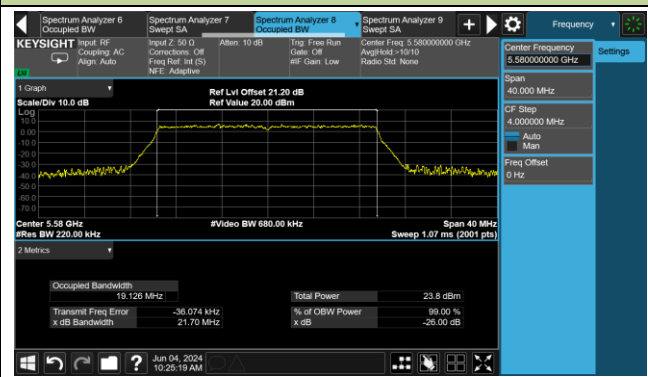

802.11be-EHT20 26dB Bandwidth & 99% Bandwidth

Channel 140 (5700MHz)

Channel 144 (5720MHz)

Channel 149 (5745MHz)

Channel 157 (5785MHz)

Channel 165 (5825MHz)

802.11be-EHT40 26dB Bandwidth & 99% Bandwidth

Channel 38 (5190MHz)