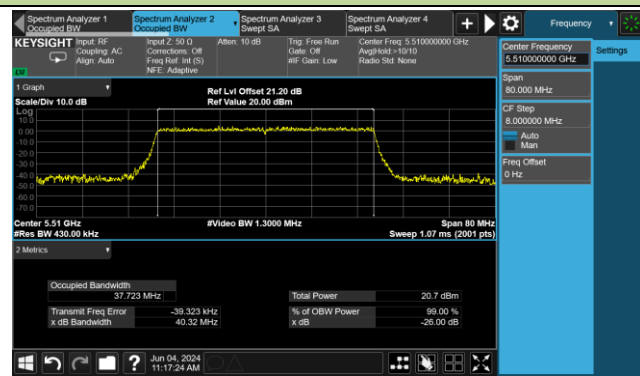

Channel 46 (5230MHz)

Channel 54 (5270MHz)

Channel 62 (5310MHz)

Channel 102 (5510MHz)

Channel 110 (5550MHz)

Channel 134 (5670MHz)

Channel 142 (5710MHz)

802.11be-EHT80 26dB Bandwidth & 99% Bandwidth