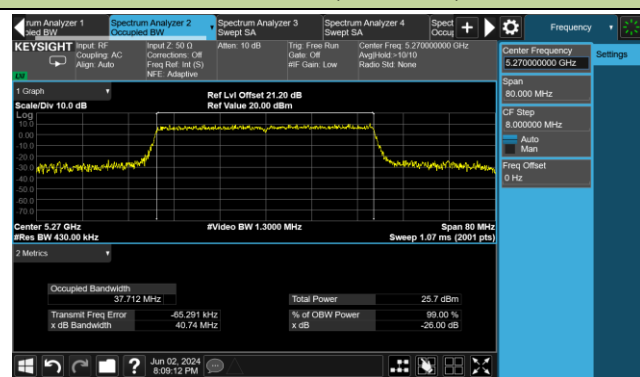

Channel 54 (5270MHz)