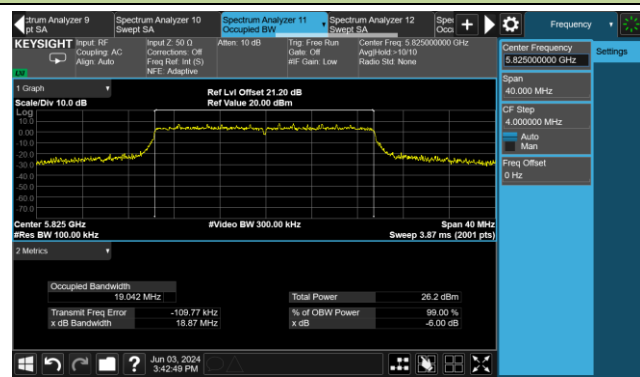

802.11ac-VHT40 6dB Bandwidth

Channel 151 (5755MHz)

Channel 159 (5795MHz)

802.11ax-HE20 6dB Bandwidth

Channel 149 (5745MHz)

Channel 157 (5785MHz)

Channel 165 (5825MHz)

802.11ax-HE40 6dB Bandwidth