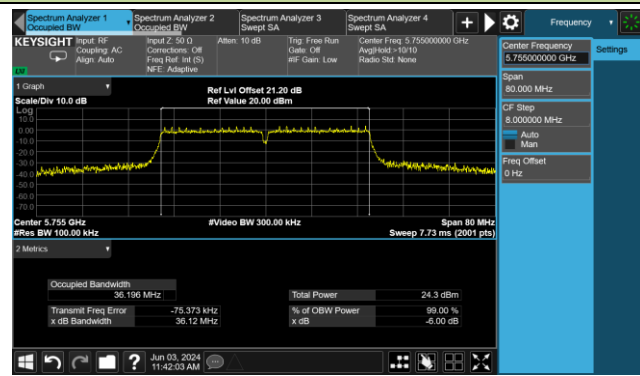

802.11ac-VHT40 6dB Bandwidth

Channel 151 (5755MHz)