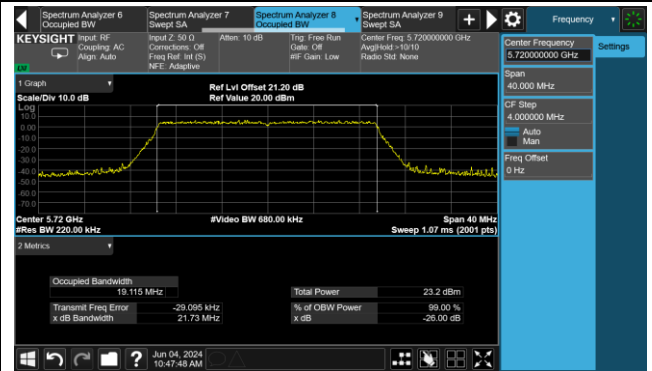

802.11ax-HE80 26dB Bandwidth & 99% Bandwidth

Channel 42 (5210MHz)

Channel 58 (5290MHz)

Channel 106 (5530MHz)

Channel 122 (5610MHz)

Channel 138 (5690MHz)

Channel 155 (5775MHz)

802.11be-EHT20 26dB Bandwidth & 99% Bandwidth

Channel 36 (5180MHz)

Channel 44 (5220MHz)

Channel 48 (5240MHz)

Channel 52 (5260MHz)

Channel 60 (5300MHz)

Channel 64 (5320MHz)

Channel 100 (5500MHz)

Channel 116 (5580MHz)

802.11be-EHT20 26dB Bandwidth & 99% Bandwidth

Channel 140 (5700MHz)

Channel 144 (5720MHz)

Channel 149 (5745MHz)

Channel 157 (5785MHz)

Channel 165 (5825MHz)

802.11be-EHT40 26dB Bandwidth & 99% Bandwidth

Channel 38 (5190MHz)