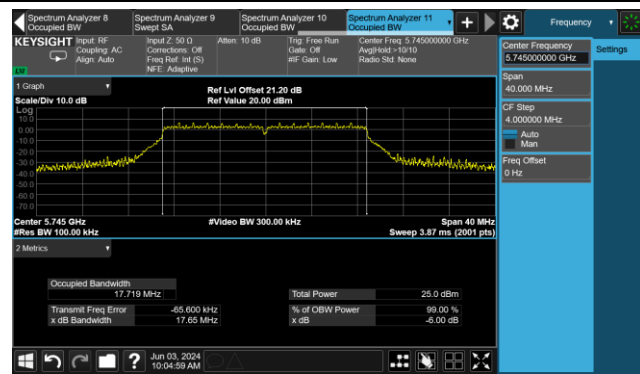

802.11a 6dB Bandwidth

Channel 149 (5745MHz)

Channel 157 (5785MHz)

Channel 165 (5825MHz)

802.11ac-VHT20 6dB Bandwidth

Channel 149 (5745MHz)

Channel 157 (5785MHz)

Channel 165 (5825MHz)