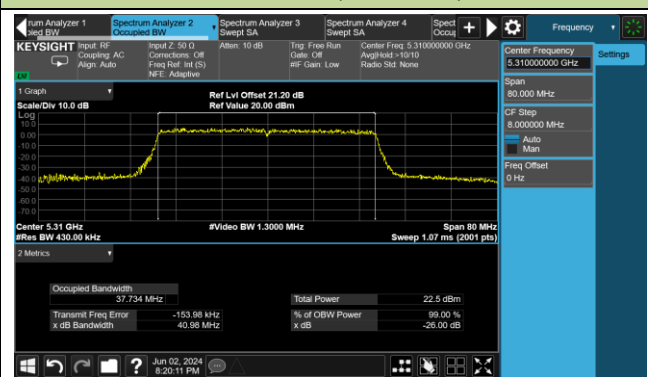

Channel 62 (5310MHz)