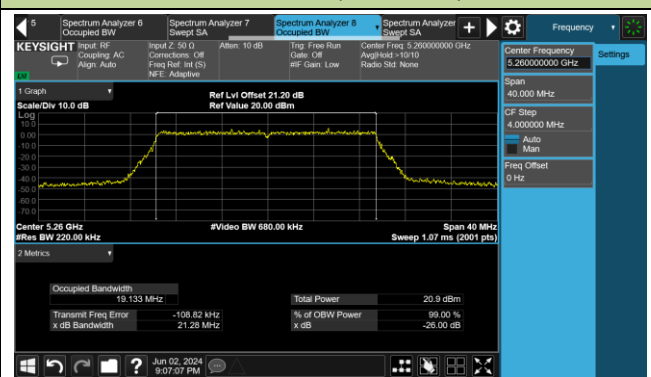

802.11ax-HE20 26dB Bandwidth & 99% Bandwidth

Channel 36 (5180MHz)

Channel 44 (5220MHz)

Channel 48 (5240MHz)

Channel 52 (5260MHz)

Channel 60 (5300MHz)

Channel 64 (5320MHz)

Channel 100 (5500MHz)

Channel 116 (5580MHz)

802.11ax-HE20 26dB Bandwidth & 99% Bandwidth

Channel 140 (5700MHz)

Channel 144 (5720MHz)

Channel 149 (5745MHz)

Channel 157 (5785MHz)

Channel 165 (5825MHz)

802.11ax-HE40 26dB Bandwidth & 99% Bandwidth