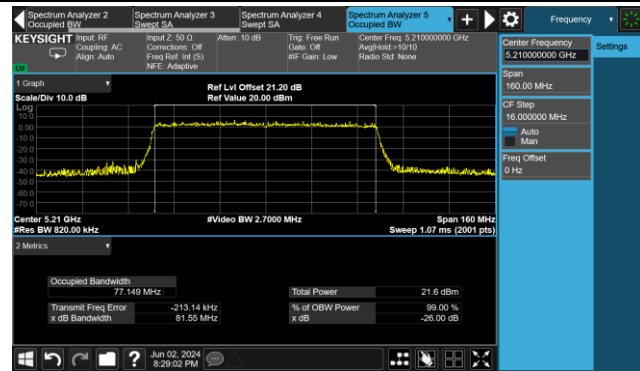

802.11be-EHT80 26dB Bandwidth & 99% Bandwidth

Channel 42 (5210MHz)