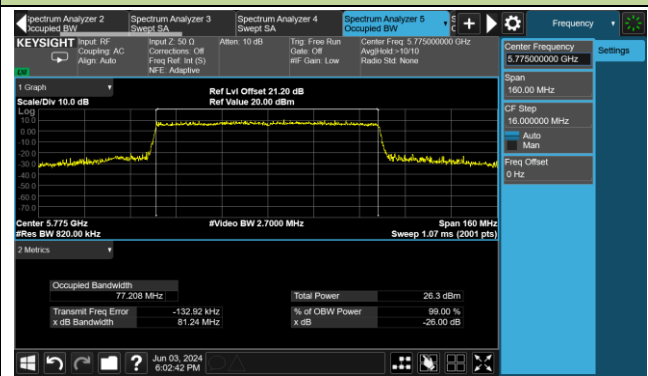

802.11ax-HE80 26dB Bandwidth & 99% Bandwidth

Channel 42 (5210MHz)

Channel 58 (5290MHz)

Channel 106 (5530MHz)

Channel 122 (5610MHz)

Channel 138 (5690MHz)

Channel 155 (5775MHz)

802.11be-EHT20 26dB Bandwidth & 99% Bandwidth