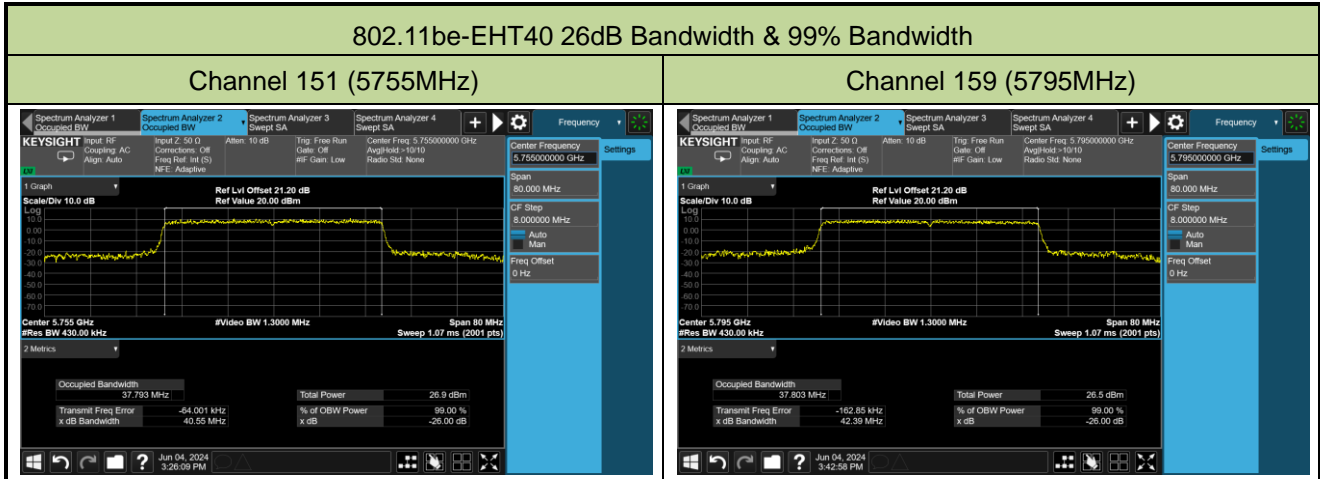

Channel 46 (5230MHz)

Channel 54 (5270MHz)

Channel 62 (5310MHz)

Channel 102 (5510MHz)

Channel 110 (5550MHz)

Channel 134 (5670MHz)

Channel 142 (5710MHz)

802.11be-EHT80 26dB Bandwidth & 99% Bandwidth