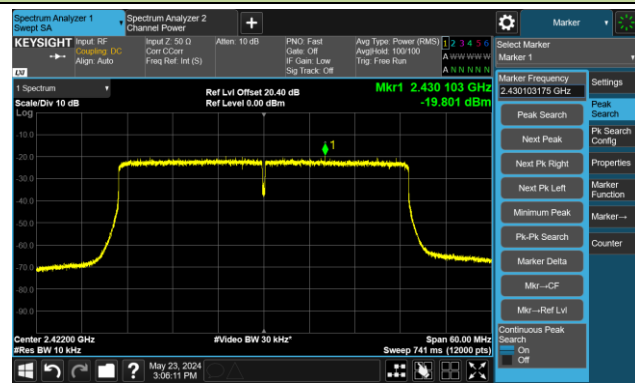

802.11ax-HE20 - AVGPSD - Ant 2

Channel 01 (2412MHz)

Channel 06 (2437MHz)

Channel 11 (2462MHz)

802.11ax-HE40 - AVGPSD - Ant 2

Channel 03 (2422MHz)

Channel 06 (2437MHz)

Channel 09 (2452MHz)