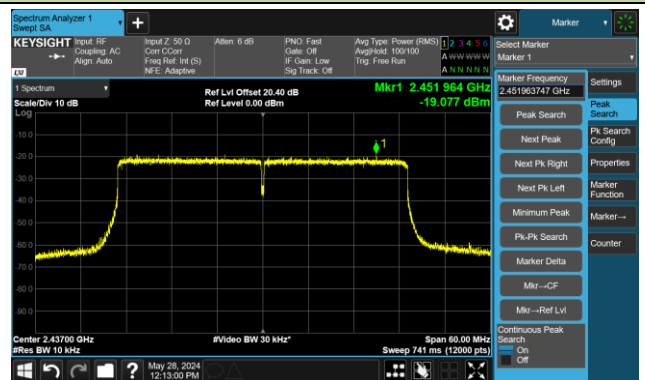

802.11be-EHT20 - AVGPSD - Ant 2

Channel 01 (2412MHz)

Channel 06 (2437MHz)

Channel 11 (2462MHz)

802.11be-EHT40 - AVGPSD - Ant 2

Channel 03 (2422MHz)

Channel 06 (2437MHz)

Channel 09 (2452MHz)