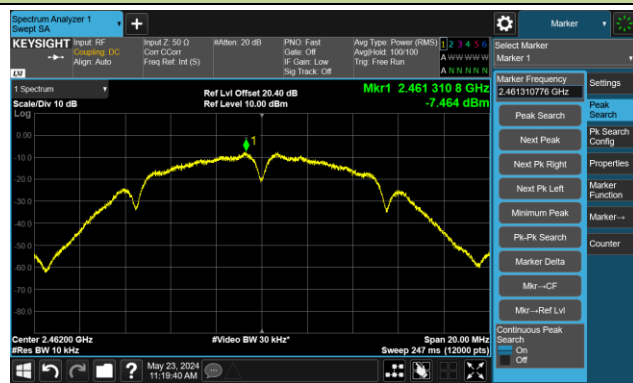

802.11b - AVGPSD - Ant 3

Channel 01 (2412MHz)

Channel 06 (2437MHz)

Channel 11 (2462MHz)

802.11g - AVGPSD - Ant 3

Channel 01 (2412MHz)

Channel 06 (2437MHz)

Channel 11 (2462MHz)

802.11n-HT20 - AVGPSD - Ant 3

Channel 01 (2412MHz)

Channel 06 (2437MHz)

Channel 11 (2462MHz)

802.11n-HT40 - AVGPSD - Ant 3

Channel 03 (2422MHz)

Channel 06 (2437MHz)

Channel 09 (2452MHz)