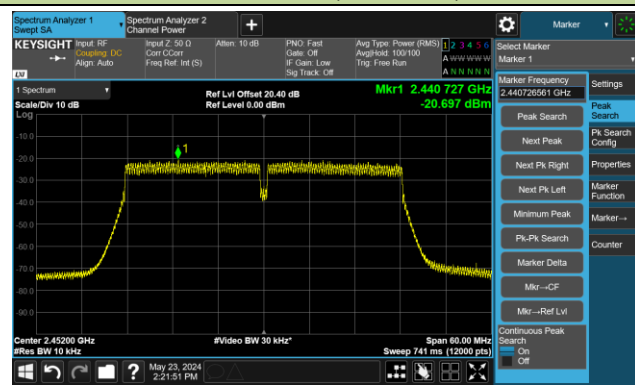

802.11n-HT20 - AVGPSD - Ant 2

Channel 01 (2412MHz)

Channel 06 (2437MHz)

Channel 11 (2462MHz)

802.11n-HT40 - AVGPSD - Ant 2

Channel 03 (2422MHz)

Channel 06 (2437MHz)

Channel 09 (2452MHz)