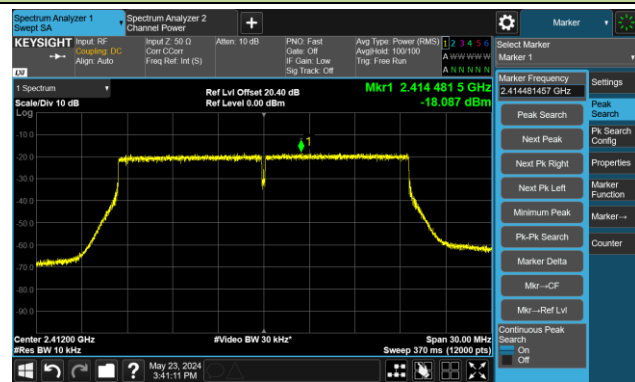

802.11ax-HE20 - AVGPSD - Ant 1

Channel 01 (2412MHz)

Channel 06 (2437MHz)

Channel 11 (2462MHz)

802.11ax-HE40 - AVGPSD - Ant 1

Channel 03 (2422MHz)

Channel 06 (2437MHz)

Channel 09 (2452MHz)

802.11be-EHT20 - AVGPSD - Ant 1

Channel 01 (2412MHz)

Channel 06 (2437MHz)

Channel 11 (2462MHz)

802.11be-EHT40 - AVGPSD - Ant 1

Channel 03 (2422MHz)

Channel 06 (2437MHz)

Channel 09 (2452MHz)