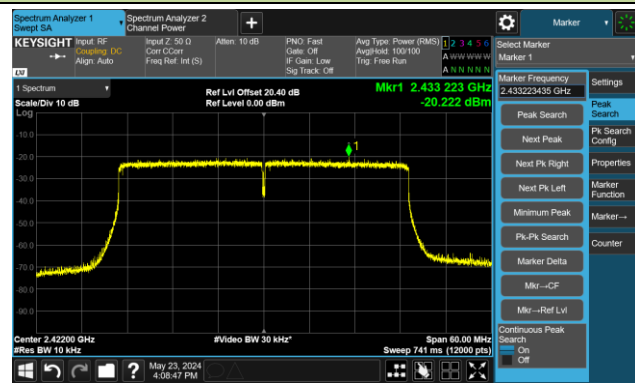

802.11be-EHT20 - AVGPSD - Ant 1

Channel 01 (2412MHz)

Channel 06 (2437MHz)

Channel 11 (2462MHz)

802.11be-EHT40 - AVGPSD - Ant 1

Channel 03 (2422MHz)

Channel 06 (2437MHz)

Channel 09 (2452MHz)