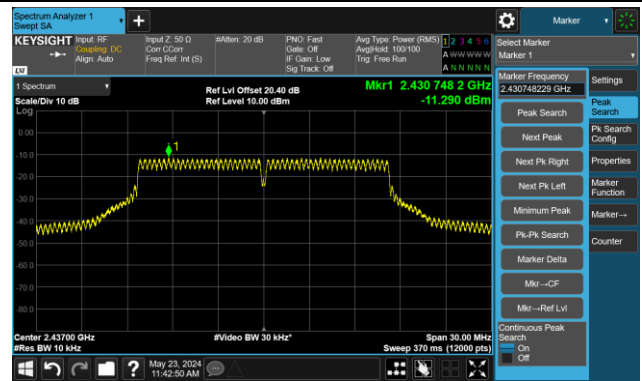

802.11b - AVGPSD - Ant 2

Channel 01 (2412MHz)

Channel 06 (2437MHz)

Channel 11 (2462MHz)

802.11g - AVGPSD - Ant 2

Channel 01 (2412MHz)

Channel 06 (2437MHz)

Channel 11 (2462MHz)