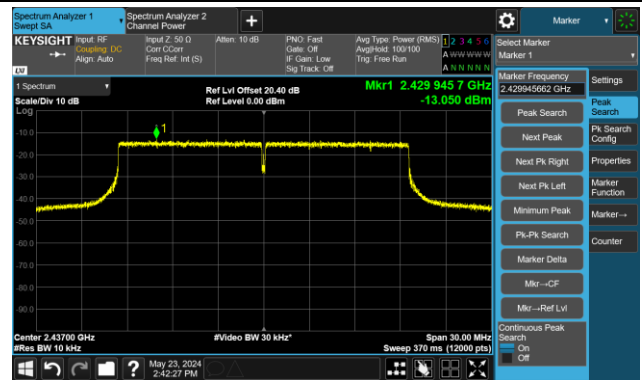

802.11b - AVGPSD - Ant 1

Channel 01 (2412MHz)

Channel 06 (2437MHz)

Channel 11 (2462MHz)

802.11g - AVGPSD - Ant 1

Channel 01 (2412MHz)

Channel 06 (2437MHz)

Channel 11 (2462MHz)

802.11n-HT20 - AVGPSD - Ant 1

Channel 01 (2412MHz)

Channel 06 (2437MHz)

Channel 11 (2462MHz)

802.11n-HT40 - AVGPSD - Ant 1

Channel 03 (2422MHz)

Channel 06 (2437MHz)

Channel 09 (2452MHz)

802.11ax-HE20 - AVGPSD - Ant 1

Channel 01 (2412MHz)

Channel 06 (2437MHz)

Channel 11 (2462MHz)

802.11ax-HE40 - AVGPSD - Ant 1

Channel 03 (2422MHz)

Channel 06 (2437MHz)

Channel 09 (2452MHz)