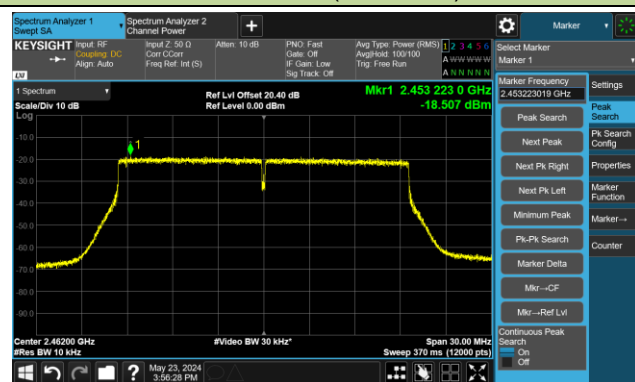

802.11be-EHT20 - AVGPSD - Ant 1

Channel 01 (2412MHz)

Channel 06 (2437MHz)

Channel 11 (2462MHz)

802.11be-EHT40 - AVGPSD - Ant 1

Channel 03 (2422MHz)

Channel 06 (2437MHz)

Channel 09 (2452MHz)

802.11b - AVGPSD - Ant 2

Channel 01 (2412MHz)

Channel 06 (2437MHz)

Channel 11 (2462MHz)

802.11g - AVGPSD - Ant 2

Channel 01 (2412MHz)

Channel 06 (2437MHz)

Channel 11 (2462MHz)