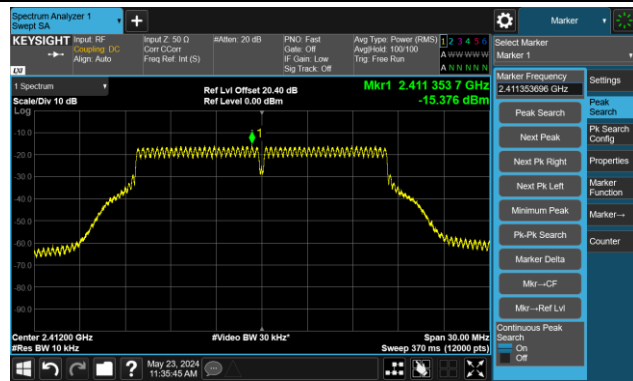

802.11b - AVGPSD - Ant 3

Channel 01 (2412MHz)

Channel 06 (2437MHz)

Channel 11 (2462MHz)

802.11g - AVGPSD - Ant 3

Channel 01 (2412MHz)

Channel 06 (2437MHz)

Channel 11 (2462MHz)