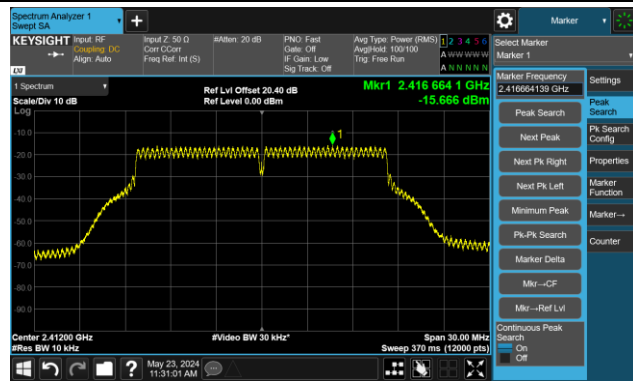

802.11b - AVGPSD - Ant 1

Channel 01 (2412MHz)

Channel 06 (2437MHz)

Channel 11 (2462MHz)

802.11g - AVGPSD - Ant 1

Channel 01 (2412MHz)

Channel 06 (2437MHz)

Channel 11 (2462MHz)

802.11n-HT20 - AVGPSD - Ant 1

Channel 01 (2412MHz)

Channel 06 (2437MHz)

Channel 11 (2462MHz)

802.11n-HT40 - AVGPSD - Ant 1

Channel 03 (2422MHz)

Channel 06 (2437MHz)

Channel 09 (2452MHz)