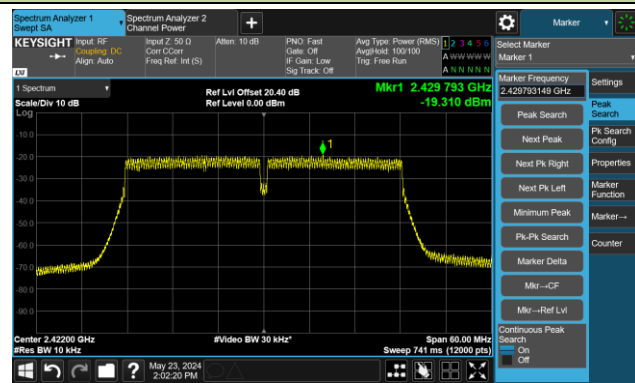

802.11n-HT20 - AVGPSD - Ant 2

Channel 01 (2412MHz)

Channel 06 (2437MHz)

Channel 11 (2462MHz)

802.11n-HT40 - AVGPSD - Ant 2

Channel 03 (2422MHz)

Channel 06 (2437MHz)

Channel 09 (2452MHz)