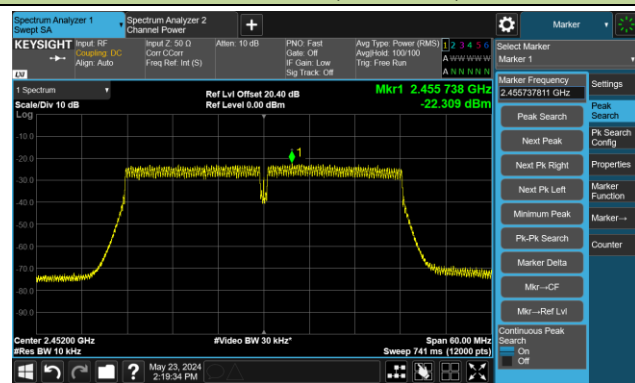

802.11n-HT20 - AVGPSD - Ant 1

Channel 01 (2412MHz)

Channel 06 (2437MHz)

Channel 11 (2462MHz)

802.11n-HT40 - AVGPSD - Ant 1

Channel 03 (2422MHz)

Channel 06 (2437MHz)

Channel 09 (2452MHz)

802.11ax-HE20 - AVGPSD - Ant 1

Channel 01 (2412MHz)

Channel 06 (2437MHz)

Channel 11 (2462MHz)

802.11ax-HE40 - AVGPSD - Ant 1

Channel 03 (2422MHz)

Channel 06 (2437MHz)

Channel 09 (2452MHz)