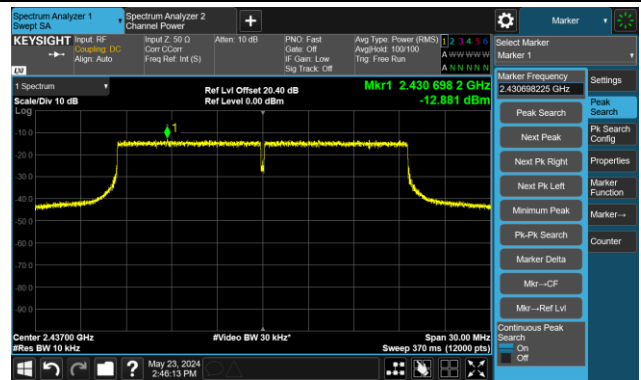

802.11n-HT20 - AVGPSD - Ant 3

Channel 01 (2412MHz)

Channel 06 (2437MHz)

Channel 11 (2462MHz)

802.11n-HT40 - AVGPSD - Ant 3

Channel 03 (2422MHz)

Channel 06 (2437MHz)

Channel 09 (2452MHz)

802.11ax-HE20 - AVGPSD - Ant 3

Channel 01 (2412MHz)

Channel 06 (2437MHz)

Channel 11 (2462MHz)

802.11ax-HE40 - AVGPSD - Ant 3

Channel 03 (2422MHz)

Channel 06 (2437MHz)

Channel 09 (2452MHz)