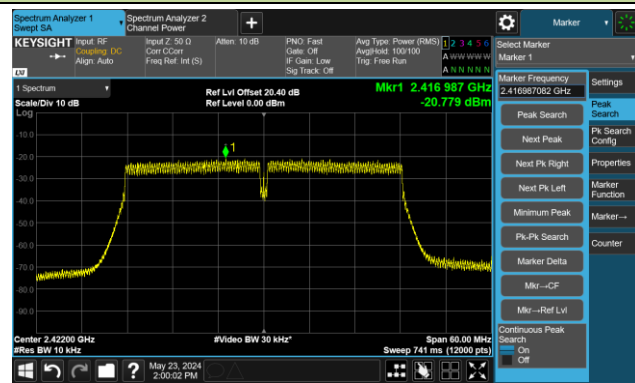

802.11n-HT20 - AVGPSD - Ant 1

Channel 01 (2412MHz)

Channel 06 (2437MHz)

Channel 11 (2462MHz)

802.11n-HT40 - AVGPSD - Ant 1

Channel 03 (2422MHz)

Channel 06 (2437MHz)

Channel 09 (2452MHz)