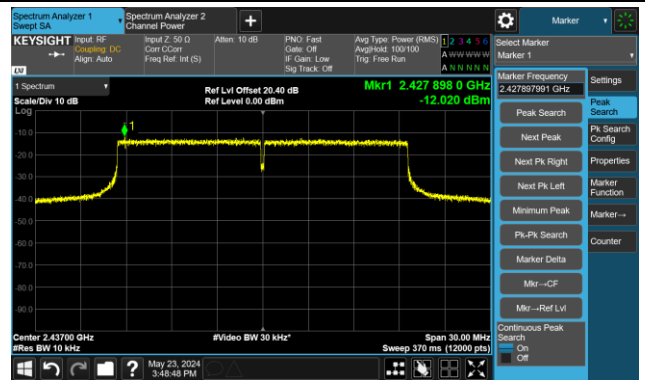

Channel 06 (2437MHz)