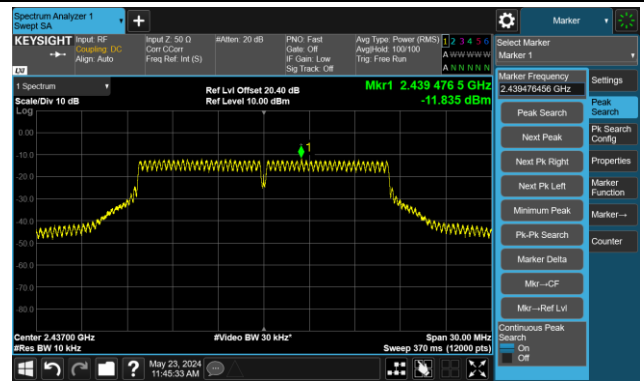

802.11b - AVGPSD - Ant 1

Channel 01 (2412MHz)

Channel 06 (2437MHz)

Channel 11 (2462MHz)

802.11g - AVGPSD - Ant 1

Channel 01 (2412MHz)

Channel 06 (2437MHz)

Channel 11 (2462MHz)

802.11n-HT20 - AVGPSD - Ant 1

Channel 01 (2412MHz)

Channel 06 (2437MHz)

Channel 11 (2462MHz)

802.11n-HT40 - AVGPSD - Ant 1

Channel 03 (2422MHz)

Channel 06 (2437MHz)

Channel 09 (2452MHz)