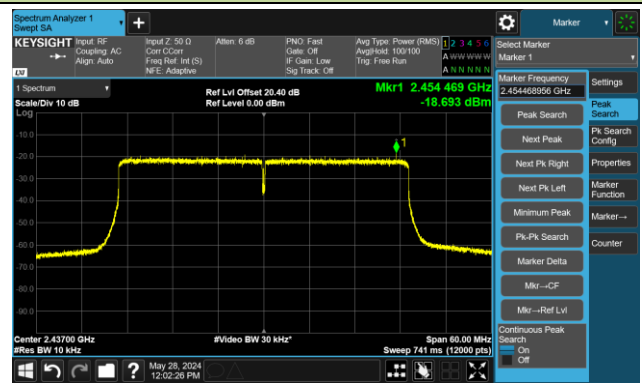

802.11ax-HE20 - AVGPSD - Ant 1

Channel 01 (2412MHz)

Channel 06 (2437MHz)

Channel 11 (2462MHz)

802.11ax-HE40 - AVGPSD - Ant 1

Channel 03 (2422MHz)

Channel 06 (2437MHz)

Channel 09 (2452MHz)

802.11be-EHT20 - AVGPSD - Ant 1

Channel 01 (2412MHz)

Channel 06 (2437MHz)

Channel 11 (2462MHz)

802.11be-EHT40 - AVGPSD - Ant 1

Channel 03 (2422MHz)

Channel 06 (2437MHz)

Channel 09 (2452MHz)