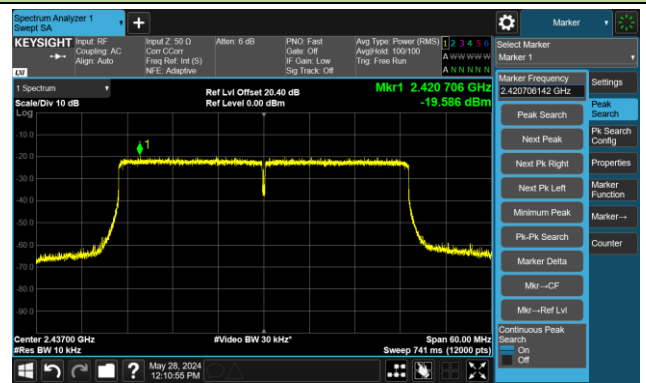

802.11be-EHT20 - AVGPSD - Ant 1

Channel 01 (2412MHz)

Channel 06 (2437MHz)

Channel 11 (2462MHz)

802.11be-EHT40 - AVGPSD - Ant 1

Channel 03 (2422MHz)

Channel 06 (2437MHz)

Channel 09 (2452MHz)

802.11b - AVGPSD - Ant 2

Channel 01 (2412MHz)

Channel 06 (2437MHz)

Channel 11 (2462MHz)

802.11g - AVGPSD - Ant 2

Channel 01 (2412MHz)

Channel 06 (2437MHz)

Channel 11 (2462MHz)