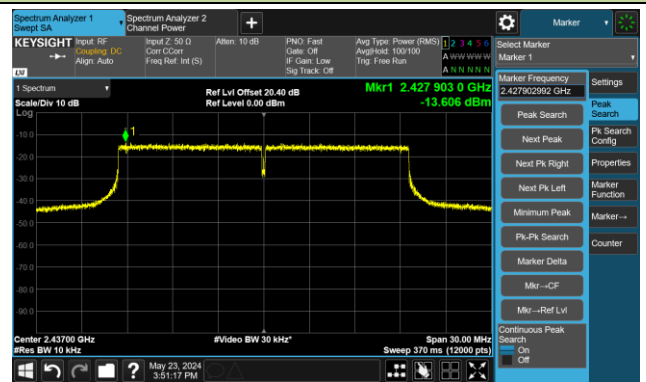

802.11ax-HE20 - AVGPSD - Ant 1

Channel 01 (2412MHz)

Channel 06 (2437MHz)

Channel 11 (2462MHz)

802.11ax-HE40 - AVGPSD - Ant 1

Channel 03 (2422MHz)

Channel 06 (2437MHz)

Channel 09 (2452MHz)

802.11be-EHT20 - AVGPSD - Ant 1

Channel 01 (2412MHz)

Channel 06 (2437MHz)

Channel 11 (2462MHz)

802.11be-EHT40 - AVGPSD - Ant 1

Channel 03 (2422MHz)

Channel 06 (2437MHz)

Channel 09 (2452MHz)