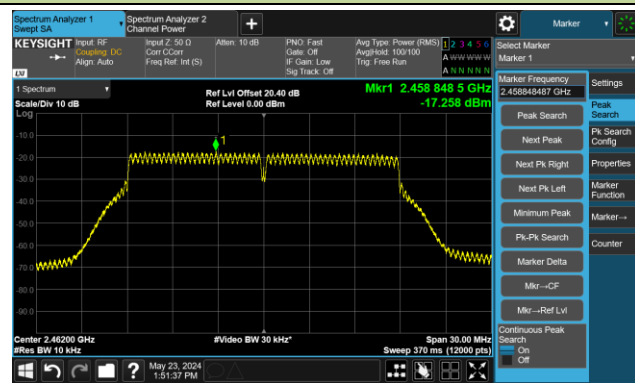

802.11n-HT20 - AVGPSD - Ant 1

Channel 01 (2412MHz)

Channel 06 (2437MHz)

Channel 11 (2462MHz)

802.11n-HT40 - AVGPSD - Ant 1

Channel 03 (2422MHz)

Channel 06 (2437MHz)

Channel 09 (2452MHz)

802.11ax-HE20 - AVGPSD - Ant 1

Channel 01 (2412MHz)

Channel 06 (2437MHz)

Channel 11 (2462MHz)

802.11ax-HE40 - AVGPSD - Ant 1

Channel 03 (2422MHz)

Channel 06 (2437MHz)

Channel 09 (2452MHz)