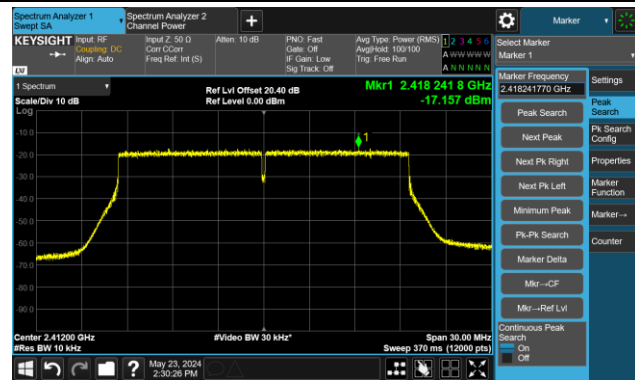

802.11ax-HE20 - AVGPSD - Ant 2

Channel 01 (2412MHz)