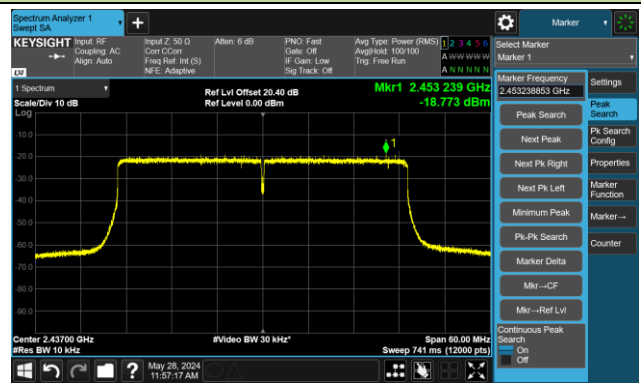

802.11ax-HE20 - AVGPSD - Ant 3

Channel 01 (2412MHz)

Channel 06 (2437MHz)

Channel 11 (2462MHz)

802.11ax-HE40 - AVGPSD - Ant 3

Channel 03 (2422MHz)

Channel 06 (2437MHz)

Channel 09 (2452MHz)