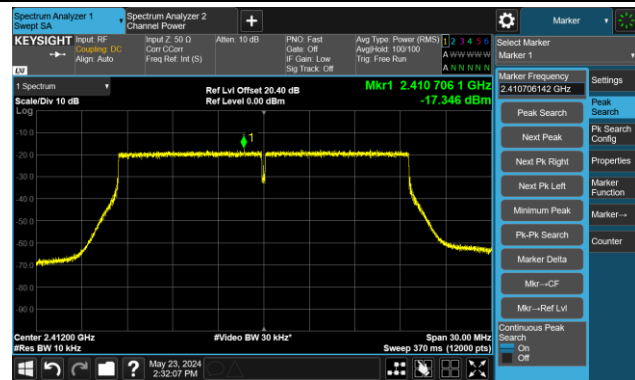

802.11n-HT20 - AVGPSD - Ant 1

Channel 01 (2412MHz)

Channel 06 (2437MHz)

Channel 11 (2462MHz)

802.11n-HT40 - AVGPSD - Ant 1

Channel 03 (2422MHz)

Channel 06 (2437MHz)

Channel 09 (2452MHz)

802.11ax-HE20 - AVGPSD - Ant 1

Channel 01 (2412MHz)

Channel 06 (2437MHz)

Channel 11 (2462MHz)

802.11ax-HE40 - AVGPSD - Ant 1

Channel 03 (2422MHz)

Channel 06 (2437MHz)

Channel 09 (2452MHz)