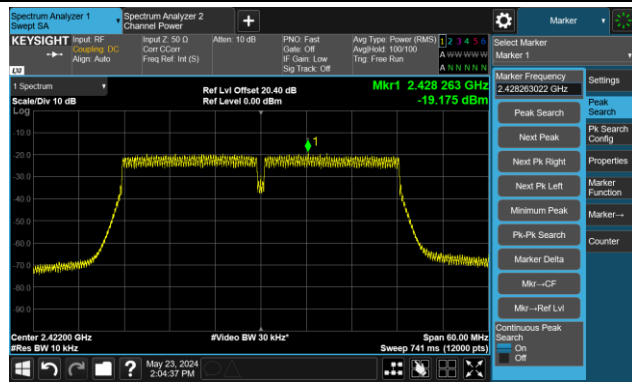

802.11n-HT20 - AVGPSD - Ant 3

Channel 01 (2412MHz)

Channel 06 (2437MHz)

Channel 11 (2462MHz)

802.11n-HT40 - AVGPSD - Ant 3

Channel 03 (2422MHz)

Channel 06 (2437MHz)

Channel 09 (2452MHz)

802.11ax-HE20 - AVGPSD - Ant 3

Channel 01 (2412MHz)

Channel 06 (2437MHz)

Channel 11 (2462MHz)

802.11ax-HE40 - AVGPSD - Ant 3

Channel 03 (2422MHz)

Channel 06 (2437MHz)

Channel 09 (2452MHz)