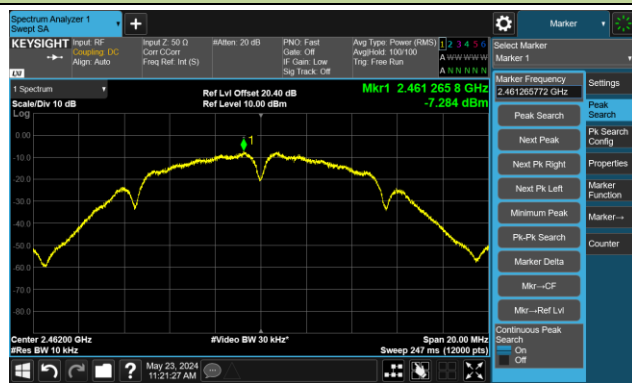

802.11b - AVGPSD - Ant 2

Channel 01 (2412MHz)

Channel 06 (2437MHz)

Channel 11 (2462MHz)

802.11g - AVGPSD - Ant 2

Channel 01 (2412MHz)

Channel 06 (2437MHz)

Channel 11 (2462MHz)

802.11n-HT20 - AVGPSD - Ant 2

Channel 01 (2412MHz)

Channel 06 (2437MHz)

Channel 11 (2462MHz)

802.11n-HT40 - AVGPSD - Ant 2

Channel 03 (2422MHz)

Channel 06 (2437MHz)

Channel 09 (2452MHz)