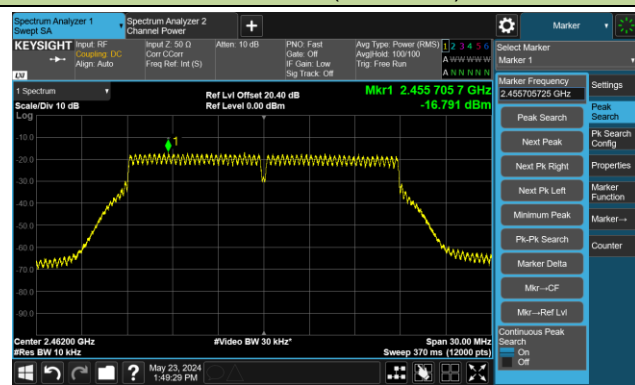

802.11n-HT20 - AVGPSD - Ant 2

Channel 01 (2412MHz)

Channel 06 (2437MHz)

Channel 11 (2462MHz)

802.11n-HT40 - AVGPSD - Ant 2

Channel 03 (2422MHz)

Channel 06 (2437MHz)

Channel 09 (2452MHz)