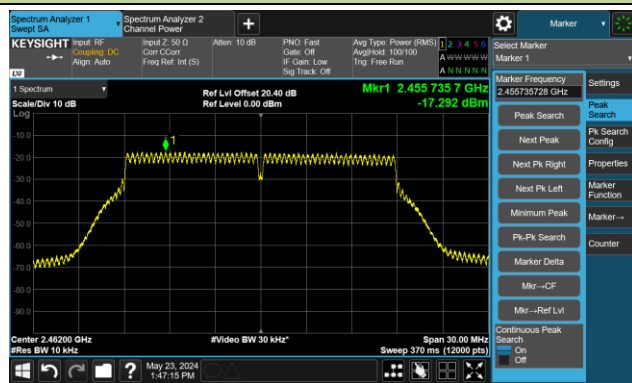

802.11n-HT20 - AVGPSD - Ant 3

Channel 01 (2412MHz)

Channel 06 (2437MHz)

Channel 11 (2462MHz)

802.11n-HT40 - AVGPSD - Ant 3

Channel 03 (2422MHz)

Channel 06 (2437MHz)

Channel 09 (2452MHz)

802.11ax-HE20 - AVGPSD - Ant 3

Channel 01 (2412MHz)

Channel 06 (2437MHz)

Channel 11 (2462MHz)

802.11ax-HE40 - AVGPSD - Ant 3

Channel 03 (2422MHz)

Channel 06 (2437MHz)

Channel 09 (2452MHz)