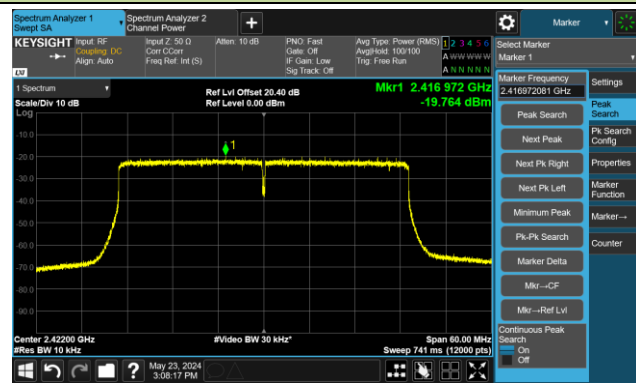

802.11ax-HE20 - AVGPSD - Ant 3

Channel 01 (2412MHz)

Channel 06 (2437MHz)

Channel 11 (2462MHz)

802.11ax-HE40 - AVGPSD - Ant 3

Channel 03 (2422MHz)

Channel 06 (2437MHz)

Channel 09 (2452MHz)