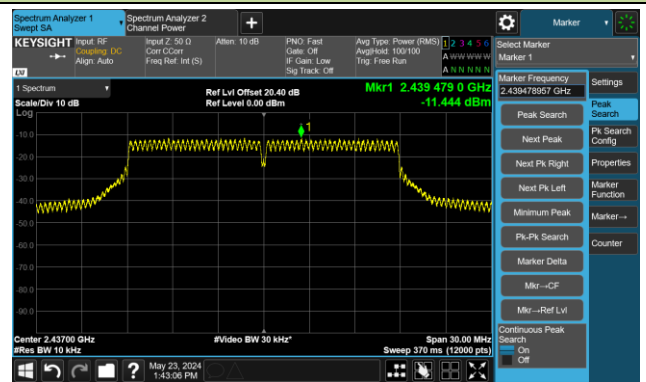

802.11b - AVGPSD - Ant 2

Channel 01 (2412MHz)

Channel 06 (2437MHz)

Channel 11 (2462MHz)

802.11g - AVGPSD - Ant 2

Channel 01 (2412MHz)

Channel 06 (2437MHz)

Channel 11 (2462MHz)

802.11n-HT20 - AVGPSD - Ant 2

Channel 01 (2412MHz)

Channel 06 (2437MHz)

Channel 11 (2462MHz)

802.11n-HT40 - AVGPSD - Ant 2

Channel 03 (2422MHz)

Channel 06 (2437MHz)

Channel 09 (2452MHz)