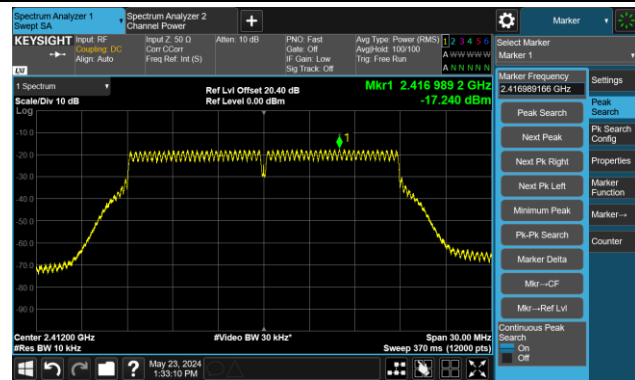

802.11b - AVGPSD - Ant 1

Channel 01 (2412MHz)

Channel 06 (2437MHz)

Channel 11 (2462MHz)

802.11g - AVGPSD - Ant 1

Channel 01 (2412MHz)

Channel 06 (2437MHz)

Channel 11 (2462MHz)

802.11n-HT20 - AVGPSD - Ant 1

Channel 01 (2412MHz)

Channel 06 (2437MHz)

Channel 11 (2462MHz)

802.11n-HT40 - AVGPSD - Ant 1

Channel 03 (2422MHz)

Channel 06 (2437MHz)

Channel 09 (2452MHz)