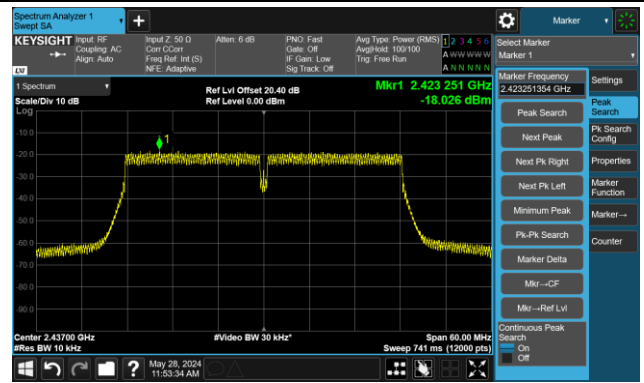

802.11n-HT20 - AVGPSD - Ant 3

Channel 01 (2412MHz)

Channel 06 (2437MHz)

Channel 11 (2462MHz)

802.11n-HT40 - AVGPSD - Ant 3

Channel 03 (2422MHz)

Channel 06 (2437MHz)

Channel 09 (2452MHz)