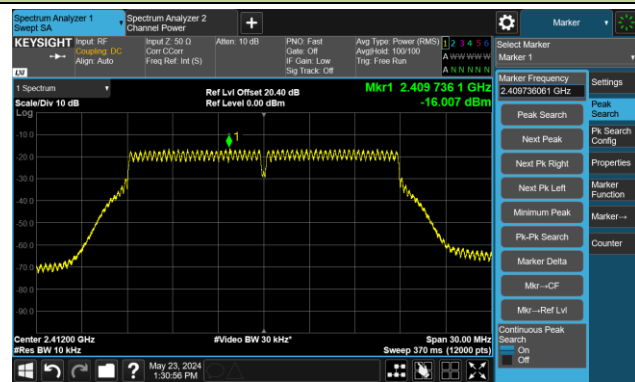

802.11n-HT20 - AVGPSD - Ant 2

Channel 01 (2412MHz)