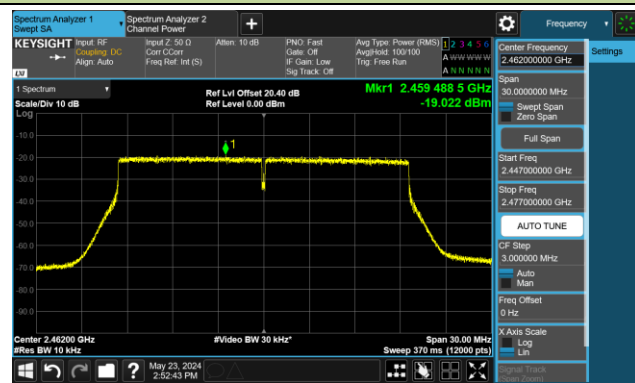

802.11ax-HE20 - AVGPSD - Ant 1

Channel 01 (2412MHz)

Channel 06 (2437MHz)

Channel 11 (2462MHz)

802.11ax-HE40 - AVGPSD - Ant 1

Channel 03 (2422MHz)

Channel 06 (2437MHz)

Channel 09 (2452MHz)

802.11be-EHT20 - AVGPSD - Ant 1

Channel 01 (2412MHz)

Channel 06 (2437MHz)

Channel 11 (2462MHz)

802.11be-EHT40 - AVGPSD - Ant 1

Channel 03 (2422MHz)

Channel 06 (2437MHz)

Channel 09 (2452MHz)