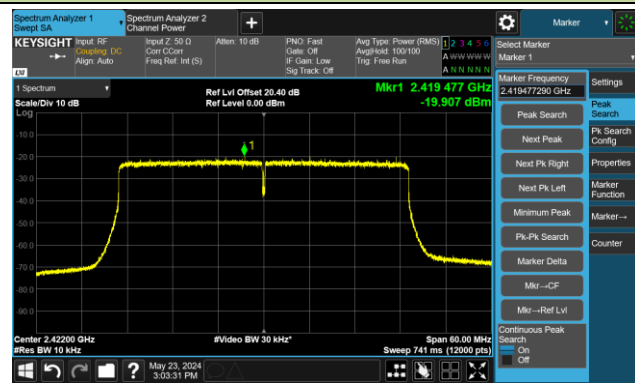

802.11ax-HE20 - AVGPSD - Ant 1

Channel 01 (2412MHz)

Channel 06 (2437MHz)

Channel 11 (2462MHz)

802.11ax-HE40 - AVGPSD - Ant 1

Channel 03 (2422MHz)

Channel 06 (2437MHz)

Channel 09 (2452MHz)

802.11be-EHT20 - AVGPSD - Ant 1

Channel 01 (2412MHz)

Channel 06 (2437MHz)

Channel 11 (2462MHz)

802.11be-EHT40 - AVGPSD - Ant 1

Channel 03 (2422MHz)

Channel 06 (2437MHz)

Channel 09 (2452MHz)