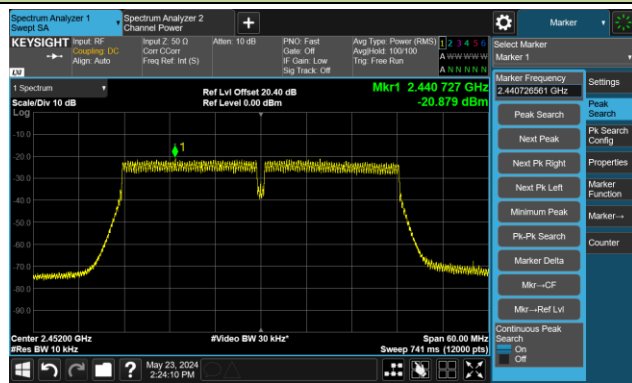

802.11n-HT20 - AVGPSD - Ant 3

Channel 01 (2412MHz)

Channel 06 (2437MHz)

Channel 11 (2462MHz)

802.11n-HT40 - AVGPSD - Ant 3

Channel 03 (2422MHz)

Channel 06 (2437MHz)

Channel 09 (2452MHz)