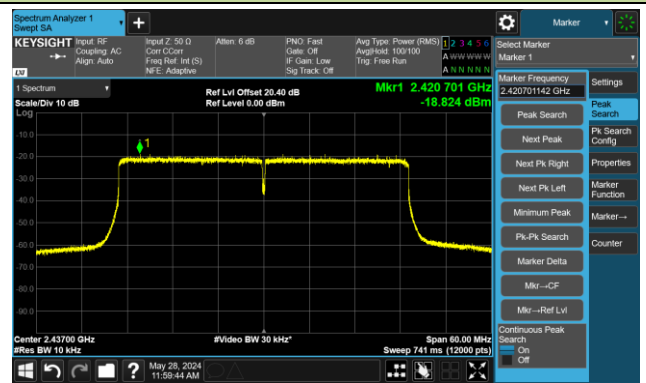

802.11ax-HE20 - AVGPSD - Ant 2

Channel 01 (2412MHz)

Channel 06 (2437MHz)

Channel 11 (2462MHz)

802.11ax-HE40 - AVGPSD - Ant 2

Channel 03 (2422MHz)

Channel 06 (2437MHz)

Channel 09 (2452MHz)