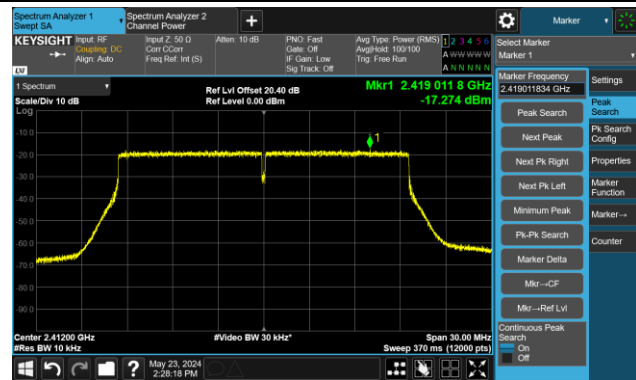

802.11n-HT20 - AVGPSD - Ant 3

Channel 01 (2412MHz)

Channel 06 (2437MHz)

Channel 11 (2462MHz)

802.11n-HT40 - AVGPSD - Ant 3

Channel 03 (2422MHz)

Channel 06 (2437MHz)

Channel 09 (2452MHz)

802.11ax-HE20 - AVGPSD - Ant 3

Channel 01 (2412MHz)

Channel 06 (2437MHz)

Channel 11 (2462MHz)

802.11ax-HE40 - AVGPSD - Ant 3

Channel 03 (2422MHz)

Channel 06 (2437MHz)

Channel 09 (2452MHz)