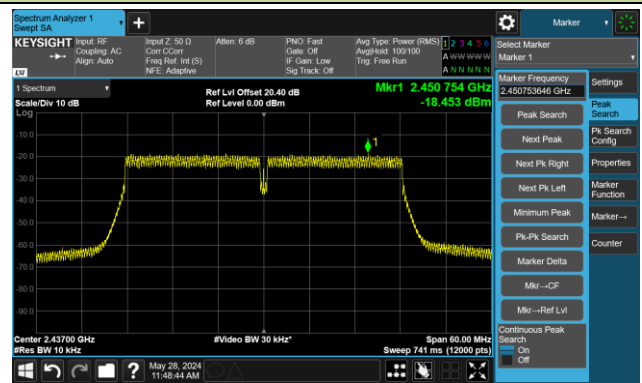

802.11b - AVGPSD - Ant 1

Channel 01 (2412MHz)

Channel 06 (2437MHz)

Channel 11 (2462MHz)

802.11g - AVGPSD - Ant 1

Channel 01 (2412MHz)

Channel 06 (2437MHz)

Channel 11 (2462MHz)

802.11n-HT20 - AVGPSD - Ant 1

Channel 01 (2412MHz)

Channel 06 (2437MHz)

Channel 11 (2462MHz)

802.11n-HT40 - AVGPSD - Ant 1

Channel 03 (2422MHz)

Channel 06 (2437MHz)

Channel 09 (2452MHz)

802.11ax-HE20 - AVGPSD - Ant 1

Channel 01 (2412MHz)

Channel 06 (2437MHz)

Channel 11 (2462MHz)

802.11ax-HE40 - AVGPSD - Ant 1

Channel 03 (2422MHz)

Channel 06 (2437MHz)

Channel 09 (2452MHz)