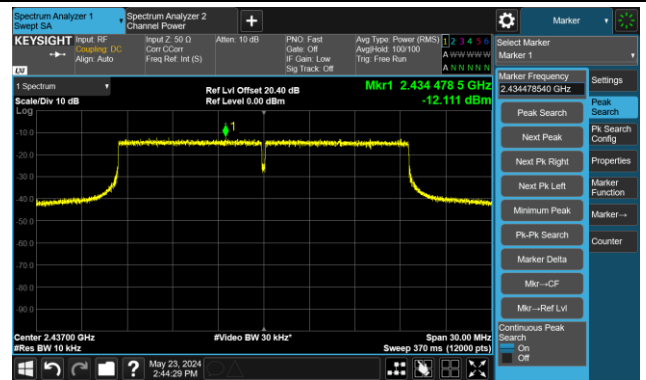

802.11n-HT20 - AVGPSD - Ant 2

Channel 01 (2412MHz)

Channel 06 (2437MHz)

Channel 11 (2462MHz)

802.11n-HT40 - AVGPSD - Ant 2

Channel 03 (2422MHz)

Channel 06 (2437MHz)

Channel 09 (2452MHz)

802.11ax-HE20 - AVGPSD - Ant 2

Channel 01 (2412MHz)

Channel 06 (2437MHz)

Channel 11 (2462MHz)

802.11ax-HE40 - AVGPSD - Ant 2

Channel 03 (2422MHz)

Channel 06 (2437MHz)

Channel 09 (2452MHz)