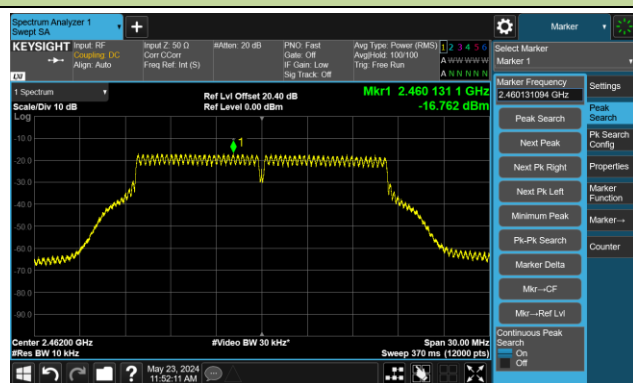

802.11b - AVGPSD - Ant 1

Channel 01 (2412MHz)

Channel 06 (2437MHz)

Channel 11 (2462MHz)

802.11g - AVGPSD - Ant 1

Channel 01 (2412MHz)

Channel 06 (2437MHz)

Channel 11 (2462MHz)

802.11n-HT20 - AVGPSD - Ant 1

Channel 01 (2412MHz)

Channel 06 (2437MHz)

Channel 11 (2462MHz)

802.11n-HT40 - AVGPSD - Ant 1

Channel 03 (2422MHz)

Channel 06 (2437MHz)

Channel 09 (2452MHz)