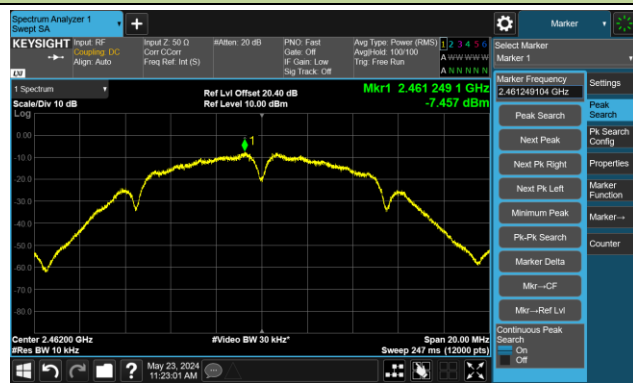

802.11b - AVGPSD - Ant 1

Channel 01 (2412MHz)

Channel 06 (2437MHz)

Channel 11 (2462MHz)

802.11g - AVGPSD - Ant 1

Channel 01 (2412MHz)

Channel 06 (2437MHz)

Channel 11 (2462MHz)

802.11n-HT20 - AVGPSD - Ant 1

Channel 01 (2412MHz)

Channel 06 (2437MHz)

Channel 11 (2462MHz)

802.11n-HT40 - AVGPSD - Ant 1

Channel 03 (2422MHz)

Channel 06 (2437MHz)

Channel 09 (2452MHz)