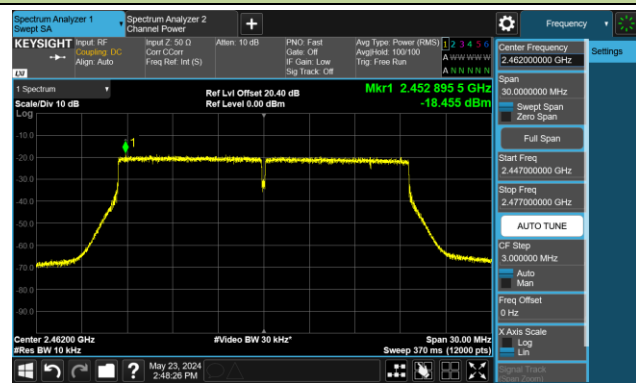

802.11ax-HE20 - AVGPSD - Ant 3

Channel 01 (2412MHz)

Channel 06 (2437MHz)

Channel 11 (2462MHz)

802.11ax-HE40 - AVGPSD - Ant 3

Channel 03 (2422MHz)

Channel 06 (2437MHz)

Channel 09 (2452MHz)