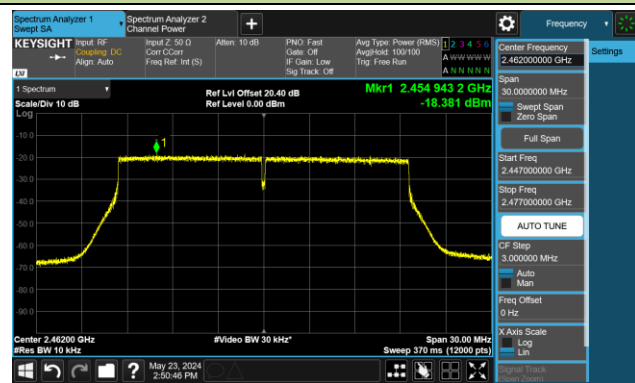

802.11ax-HE20 - AVGPSD - Ant 2

Channel 01 (2412MHz)

Channel 06 (2437MHz)

Channel 11 (2462MHz)

802.11ax-HE40 - AVGPSD - Ant 2

Channel 03 (2422MHz)

Channel 06 (2437MHz)

Channel 09 (2452MHz)