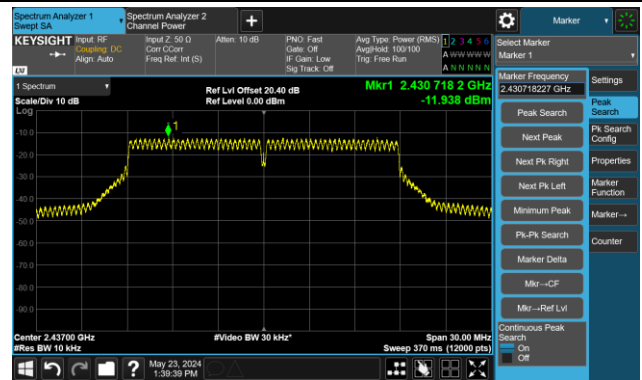

802.11b - AVGPSD - Ant 1

Channel 01 (2412MHz)

Channel 06 (2437MHz)

Channel 11 (2462MHz)

802.11g - AVGPSD - Ant 1

Channel 01 (2412MHz)

Channel 06 (2437MHz)

Channel 11 (2462MHz)

802.11n-HT20 - AVGPSD - Ant 1

Channel 01 (2412MHz)

Channel 06 (2437MHz)

Channel 11 (2462MHz)

802.11n-HT40 - AVGPSD - Ant 1

Channel 03 (2422MHz)

Channel 06 (2437MHz)

Channel 09 (2452MHz)