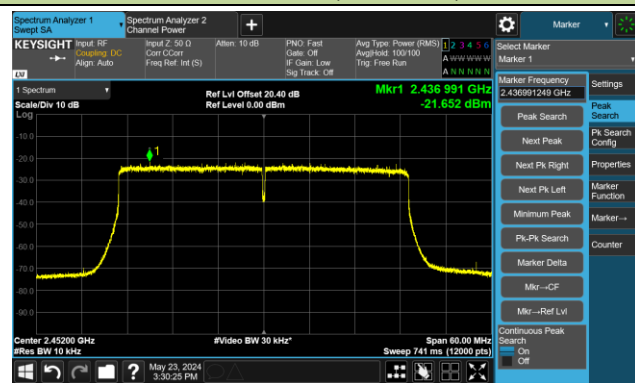

802.11ax-HE20 - AVGPSD - Ant 2

Channel 01 (2412MHz)

Channel 06 (2437MHz)

Channel 11 (2462MHz)

802.11ax-HE40 - AVGPSD - Ant 2

Channel 03 (2422MHz)

Channel 06 (2437MHz)

Channel 09 (2452MHz)