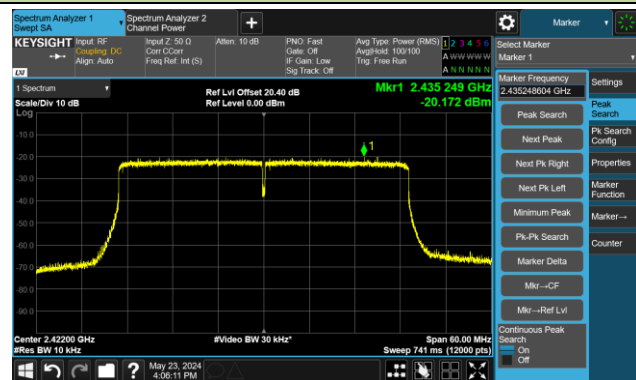

802.11be-EHT20 - AVGPSD - Ant 2

Channel 01 (2412MHz)

Channel 06 (2437MHz)

Channel 11 (2462MHz)

802.11be-EHT40 - AVGPSD - Ant 2

Channel 03 (2422MHz)

Channel 06 (2437MHz)

Channel 09 (2452MHz)