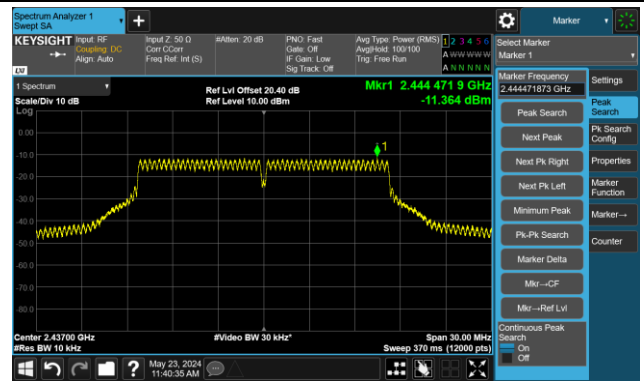

802.11b - AVGPSD - Ant 3

Channel 01 (2412MHz)

Channel 06 (2437MHz)

Channel 11 (2462MHz)

802.11g - AVGPSD - Ant 3

Channel 01 (2412MHz)

Channel 06 (2437MHz)

Channel 11 (2462MHz)