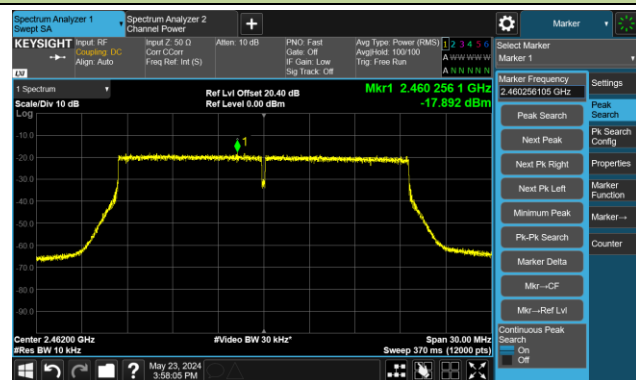

802.11be-EHT20 - AVGPSD - Ant 2

Channel 01 (2412MHz)

Channel 06 (2437MHz)

Channel 11 (2462MHz)

802.11be-EHT40 - AVGPSD - Ant 2

Channel 03 (2422MHz)

Channel 06 (2437MHz)

Channel 09 (2452MHz)