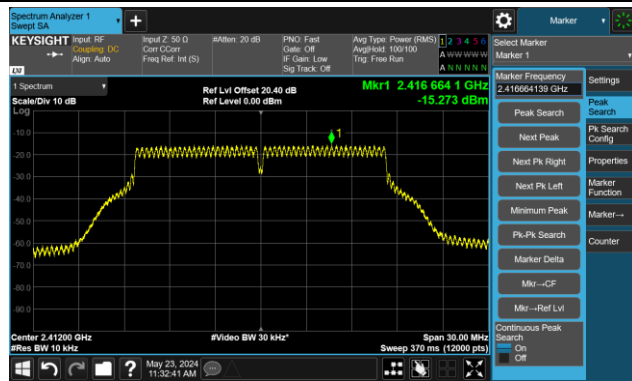

802.11b - AVGPSD - Ant 2

Channel 01 (2412MHz)

Channel 06 (2437MHz)

Channel 11 (2462MHz)

802.11g - AVGPSD - Ant 2

Channel 01 (2412MHz)

Channel 06 (2437MHz)

Channel 11 (2462MHz)