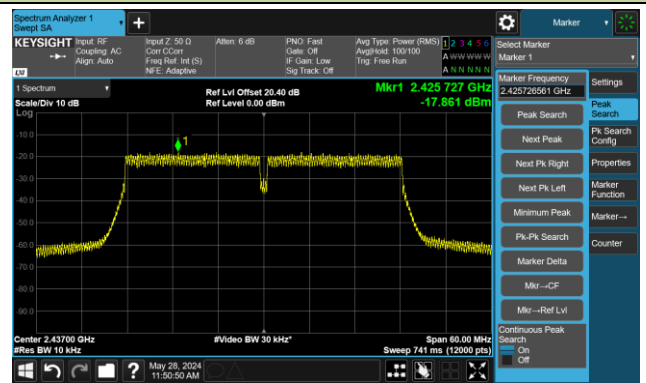

802.11n-HT20 - AVGPSD - Ant 2

Channel 01 (2412MHz)

Channel 06 (2437MHz)

Channel 11 (2462MHz)

802.11n-HT40 - AVGPSD - Ant 2

Channel 03 (2422MHz)

Channel 06 (2437MHz)

Channel 09 (2452MHz)

802.11ax-HE20 - AVGPSD - Ant 2

Channel 01 (2412MHz)

Channel 06 (2437MHz)

Channel 11 (2462MHz)

802.11ax-HE40 - AVGPSD - Ant 2

Channel 03 (2422MHz)

Channel 06 (2437MHz)

Channel 09 (2452MHz)