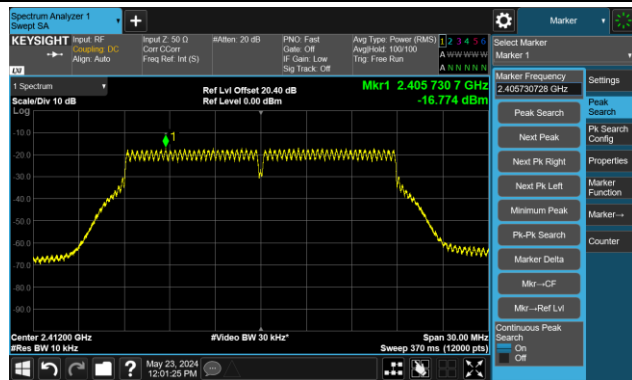

802.11n-HT20 - AVGPSD - Ant 3

Channel 01 (2412MHz)