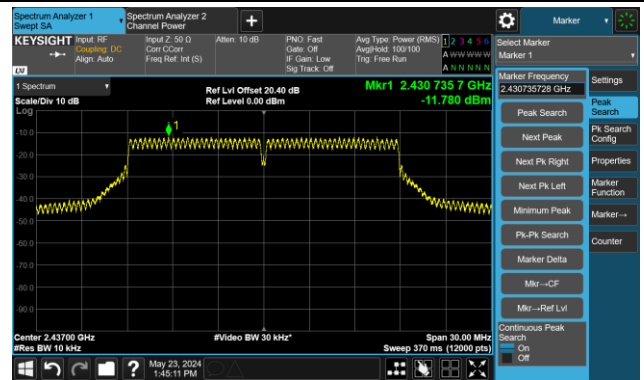

Channel 06 (2437MHz)