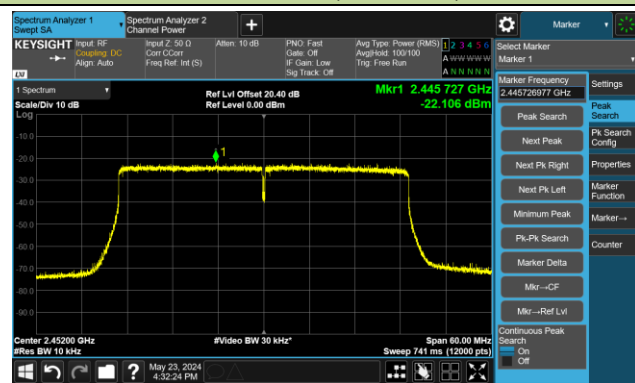

802.11be-EHT20 - AVGPSD - Ant 1

Channel 01 (2412MHz)

Channel 06 (2437MHz)

Channel 11 (2462MHz)

802.11be-EHT40 - AVGPSD - Ant 1

Channel 03 (2422MHz)

Channel 06 (2437MHz)

Channel 09 (2452MHz)