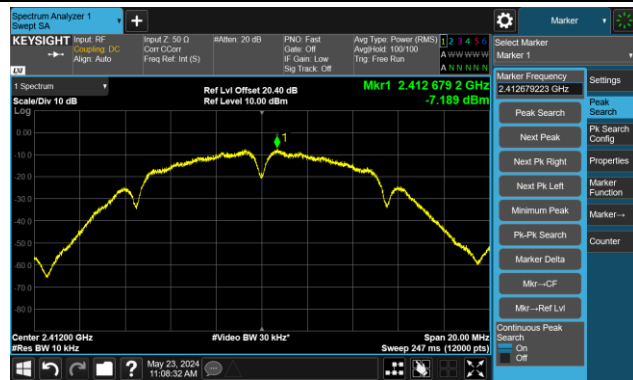

802.11b - AVGPSD - Ant 1

Channel 01 (2412MHz)

Channel 06 (2437MHz)

Channel 11 (2462MHz)

802.11g - AVGPSD - Ant 1

Channel 01 (2412MHz)

Channel 06 (2437MHz)

Channel 11 (2462MHz)

802.11n-HT20 - AVGPSD - Ant 1

Channel 01 (2412MHz)

Channel 06 (2437MHz)

Channel 11 (2462MHz)

802.11n-HT40 - AVGPSD - Ant 1

Channel 03 (2422MHz)

Channel 06 (2437MHz)

Channel 09 (2452MHz)