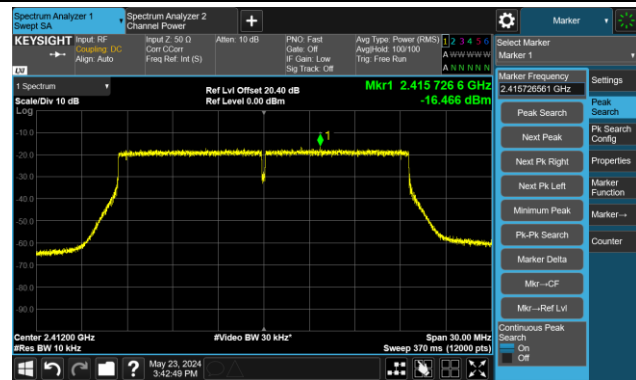

802.11be-EHT20 - AVGPSD - Ant 2

Channel 01 (2412MHz)