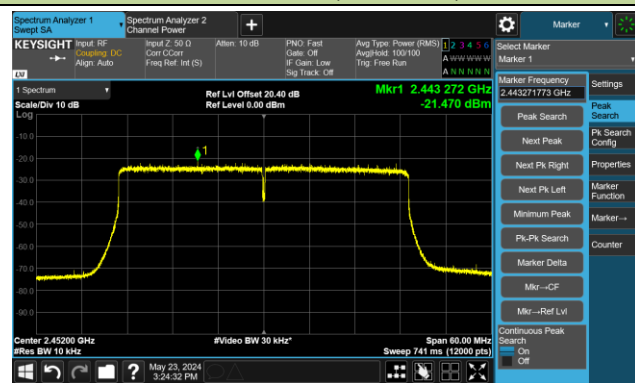

802.11ax-HE20 - AVGPSD - Ant 1

Channel 01 (2412MHz)

Channel 06 (2437MHz)

Channel 11 (2462MHz)

802.11ax-HE40 - AVGPSD - Ant 1

Channel 03 (2422MHz)

Channel 06 (2437MHz)

Channel 09 (2452MHz)

802.11be-EHT20 - AVGPSD - Ant 1

Channel 01 (2412MHz)

Channel 06 (2437MHz)

Channel 11 (2462MHz)

802.11be-EHT40 - AVGPSD - Ant 1

Channel 03 (2422MHz)

Channel 06 (2437MHz)

Channel 09 (2452MHz)