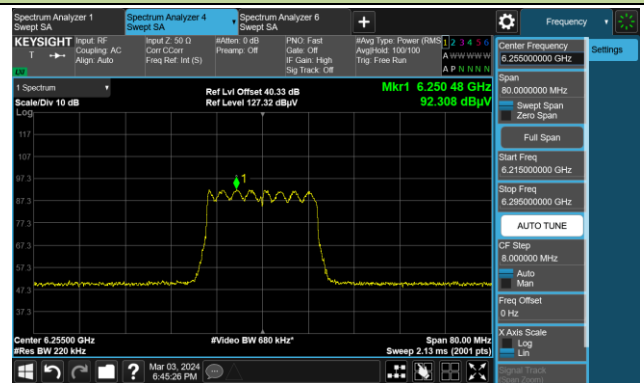

The Reference Level

The Mask Data

Channel 207 (6985MHz)

The Reference Level

The Mask Data

802.11be-EHT20

Channel 33 (6115MHz)

The Reference Level

The Mask Data

Channel 61 (6255MHz)

The Reference Level

The Mask Data

Channel 93 (6415MHz)

The Reference Level

The Mask Data

802.11be-EHT20