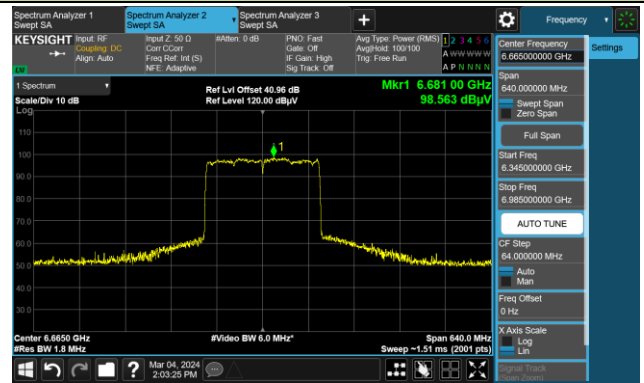

Channel 111 (6505MHz)

The Reference Level

The Mask Data

802.11ax-HE160

Channel 143 (6665MHz)

The Reference Level

The Mask Data

Channel 175 (6825MHz)

The Reference Level

The Mask Data

Channel 207 (6985MHz)

The Reference Level

The Mask Data

802.11be-EHT20

Channel 33 (6115MHz)

The Reference Level