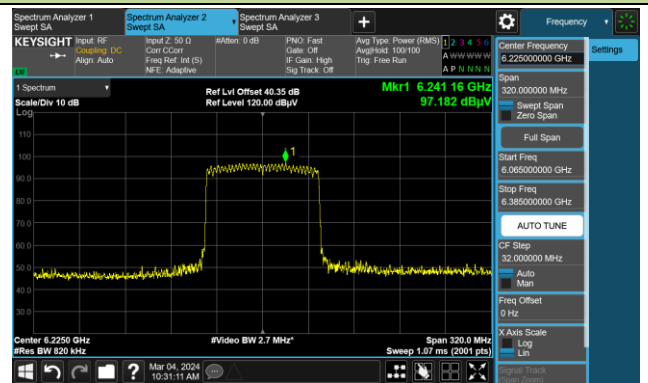

802.11ax-HE40

Channel 227 (7085MHz)

The Reference Level

The Mask Data

802.11ax-HE80

Channel 39 (6145MHz)

The Reference Level

The Mask Data

Channel 55 (6225MHz)

The Reference Level

The Mask Data

Channel 87 (6385MHz)

The Reference Level

The Mask Data

802.11ax-HE80

Channel 103 (6465MHz)

The Reference Level

The Mask Data

Channel 119 (6545MHz)

The Reference Level

The Mask Data

Channel 135 (6625MHz)

The Reference Level

The Mask Data