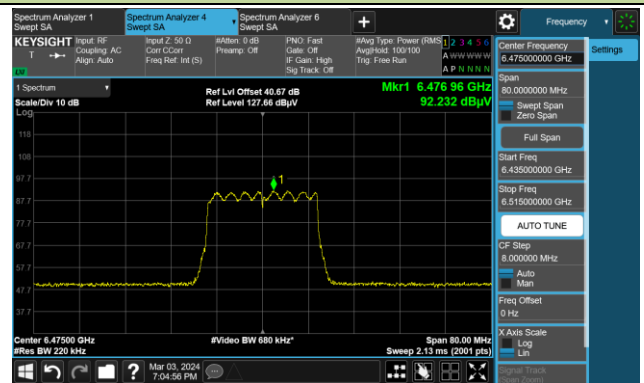

Channel 97 (6435MHz)

The Reference Level

The Mask Data

Channel 105 (6475MHz)

The Reference Level

The Mask Data

Channel 113 (6515MHz)

The Reference Level

The Mask Data

802.11be-EHT20

Channel 117 (6535MHz)

The Reference Level

The Mask Data

Channel 149 (6695MHz)

The Reference Level

The Mask Data