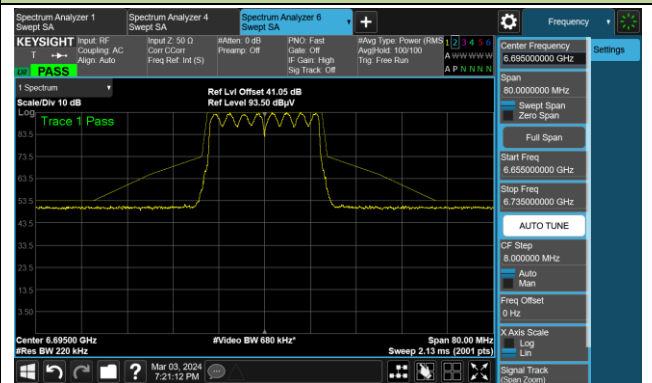

Channel 97 (6435MHz)

The Reference Level

The Mask Data

Channel 105 (6475MHz)

The Reference Level

The Mask Data

Channel 113 (6515MHz)

The Reference Level

The Mask Data

802.11be-EHT20

Channel 117 (6535MHz)

The Reference Level

The Mask Data

Channel 149 (6695MHz)

The Reference Level

The Mask Data

Channel 181 (6855MHz)

The Reference Level

The Mask Data

802.11be-EHT20

Channel 185 (6875MHz)

The Reference Level

The Mask Data

Channel 189 (6895MHz)