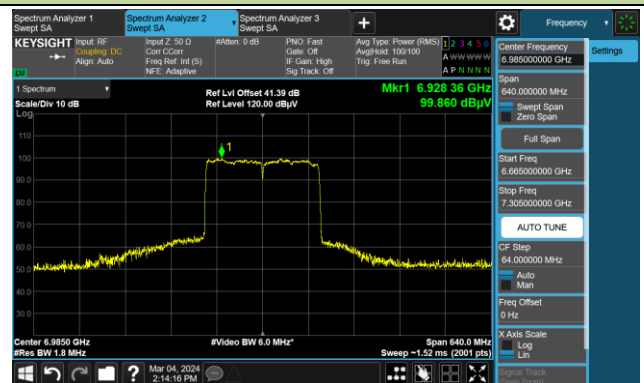

The Reference Level

The Mask Data

Channel 207 (6985MHz)

The Reference Level

The Mask Data

802.11be-EHT20

Channel 33 (6115MHz)

The Reference Level

The Mask Data

Channel 61 (6255MHz)

The Reference Level

The Mask Data

Channel 93 (6415MHz)

The Reference Level

The Mask Data

802.11be-EHT20