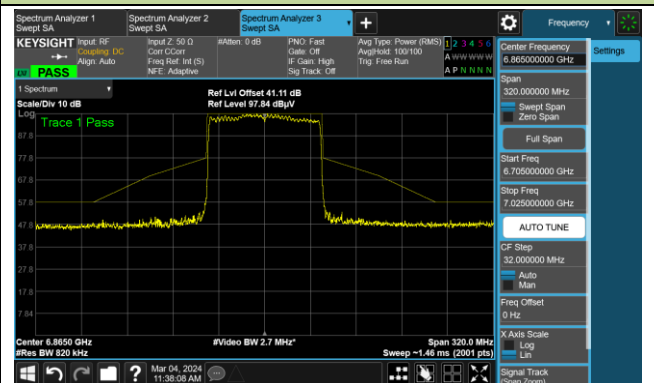

The Reference Level

The Mask Data

Channel 119 (6545MHz)

The Reference Level

The Mask Data

Channel 135 (6625MHz)

The Reference Level

The Mask Data

802.11ax-HE80

Channel 151 (6705MHz)

The Reference Level

The Mask Data

Channel 167 (6785MHz)

The Reference Level

The Mask Data

Channel 183 (6865MHz)

The Reference Level

The Mask Data

802.11ax-HE80

Channel 199 (6945MHz)

The Reference Level

The Mask Data

Channel 215 (7025MHz)

The Reference Level