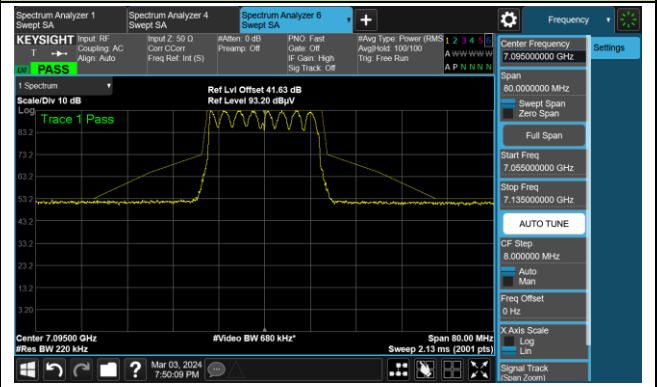

The Mask Data