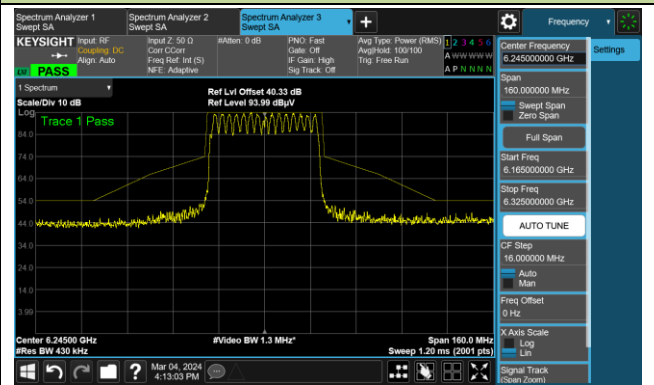

The Reference Level

The Mask Data

Channel 209 (6995MHz)

The Reference Level

The Mask Data

802.11be-EHT20

Channel 229 (7095MHz)

The Reference Level

The Mask Data

802.11be-EHT40

Channel 35 (6125MHz)

The Reference Level

The Mask Data

Channel 59 (6245MHz)

The Reference Level

The Mask Data

Channel 91 (6405MHz)

The Reference Level

The Mask Data

802.11be-EHT40

Channel 99 (6445MHz)

The Reference Level

The Mask Data

Channel 107 (6485MHz)

The Reference Level

The Mask Data

Channel 115 (6525MHz)

The Reference Level

The Mask Data