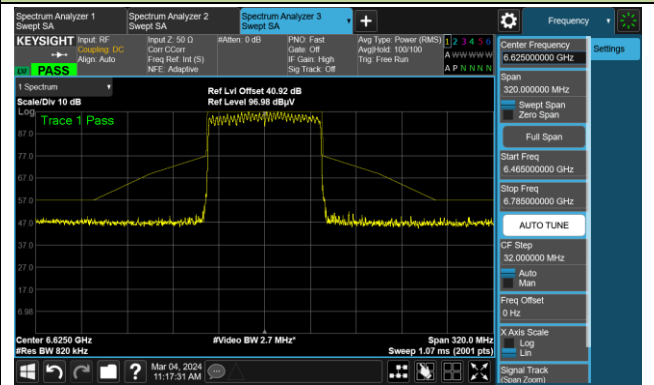

The Reference Level

The Mask Data

Channel 119 (6545MHz)

The Reference Level

The Mask Data

Channel 135 (6625MHz)

The Reference Level

The Mask Data

802.11ax-HE80

Channel 151 (6705MHz)

The Reference Level

The Mask Data

Channel 167 (6785MHz)

The Reference Level

The Mask Data

Channel 183 (6865MHz)