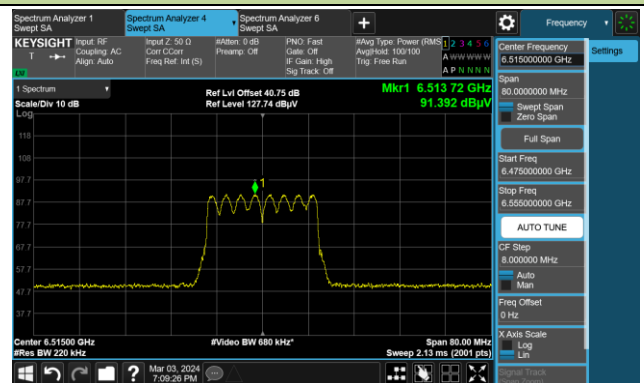

Channel 97 (6435MHz)

The Reference Level

The Mask Data

Channel 105 (6475MHz)

The Reference Level

The Mask Data

Channel 113 (6515MHz)

The Reference Level

The Mask Data

802.11be-EHT20

Channel 117 (6535MHz)

The Reference Level

The Mask Data

Channel 149 (6695MHz)

The Reference Level

The Mask Data