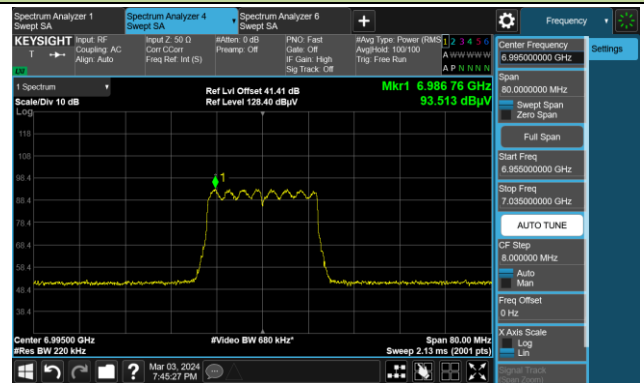

Channel 181 (6855MHz)

The Reference Level

The Mask Data

802.11be-EHT20

Channel 185 (6875MHz)

The Reference Level

The Mask Data

Channel 189 (6895MHz)

The Reference Level

The Mask Data

Channel 209 (6995MHz)

The Reference Level

The Mask Data

802.11be-EHT20

Channel 229 (7095MHz)

The Reference Level