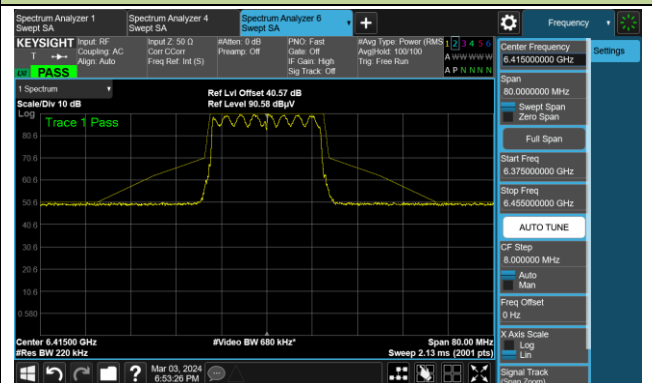

The Reference Level

The Mask Data

Channel 207 (6985MHz)

The Reference Level

The Mask Data

802.11be-EHT20

Channel 33 (6115MHz)

The Reference Level

The Mask Data

Channel 61 (6255MHz)

The Reference Level

The Mask Data

Channel 93 (6415MHz)

The Reference Level

The Mask Data

802.11be-EHT20

Channel 97 (6435MHz)

The Reference Level

The Mask Data

Channel 105 (6475MHz)

The Reference Level

The Mask Data

Channel 113 (6515MHz)

The Reference Level