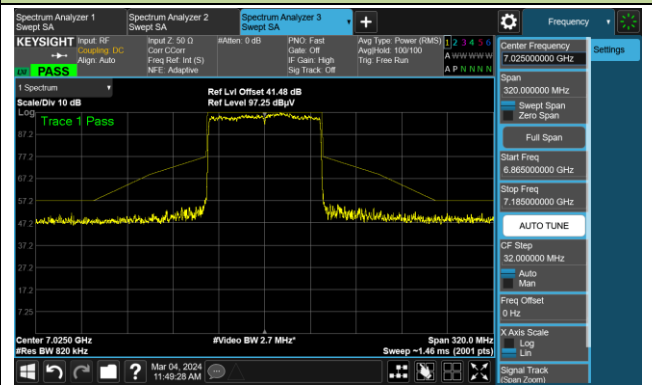

802.11ax-HE80

Channel 151 (6705MHz)

The Reference Level

The Mask Data

Channel 167 (6785MHz)

The Reference Level

The Mask Data

Channel 183 (6865MHz)

The Reference Level

The Mask Data

802.11ax-HE80

Channel 199 (6945MHz)

The Reference Level

The Mask Data

Channel 215 (7025MHz)

The Reference Level

The Mask Data

802.11ax-HE160

Channel 47 (6185MHz)

The Reference Level

The Mask Data

Channel 79 (6345MHz)

The Reference Level

The Mask Data