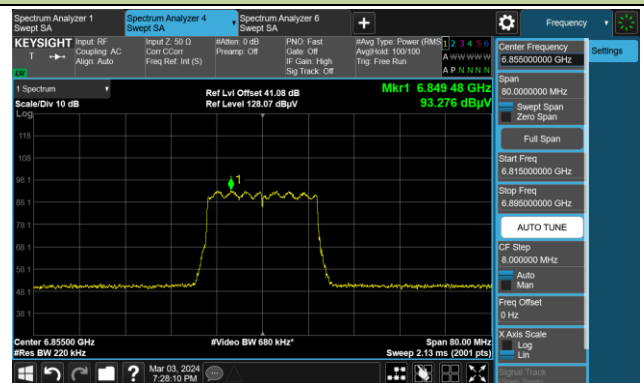

Channel 97 (6435MHz)

The Reference Level

The Mask Data

Channel 105 (6475MHz)

The Reference Level

The Mask Data

Channel 113 (6515MHz)

The Reference Level

The Mask Data

802.11be-EHT20

Channel 117 (6535MHz)

The Reference Level

The Mask Data

Channel 149 (6695MHz)

The Reference Level

The Mask Data

Channel 181 (6855MHz)

The Reference Level

The Mask Data

802.11be-EHT20

Channel 185 (6875MHz)

The Reference Level

The Mask Data

Channel 189 (6895MHz)