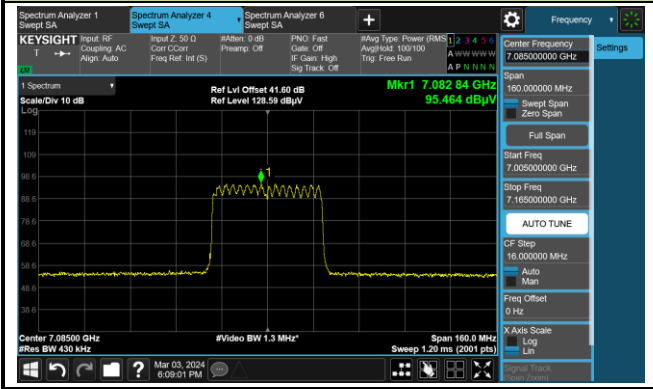

802.11ax-HE40

Channel 227 (7085MHz)

The Reference Level

The Mask Data

802.11ax-HE80

Channel 39 (6145MHz)

The Reference Level

The Mask Data

Channel 55 (6225MHz)

The Reference Level

The Mask Data

Channel 87 (6385MHz)

The Reference Level

The Mask Data

802.11ax-HE80

Channel 103 (6465MHz)

The Reference Level

The Mask Data

Channel 119 (6545MHz)

The Reference Level

The Mask Data

Channel 135 (6625MHz)

The Reference Level

The Mask Data