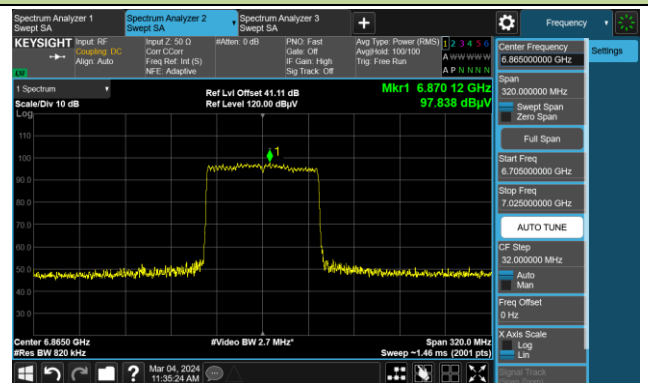

The Reference Level

The Mask Data

Channel 119 (6545MHz)

The Reference Level

The Mask Data

Channel 135 (6625MHz)

The Reference Level

The Mask Data

802.11ax-HE80

Channel 151 (6705MHz)

The Reference Level

The Mask Data

Channel 167 (6785MHz)

The Reference Level

The Mask Data

Channel 183 (6865MHz)

The Reference Level

The Mask Data

802.11ax-HE80

Channel 199 (6945MHz)

The Reference Level

The Mask Data

Channel 215 (7025MHz)

The Reference Level