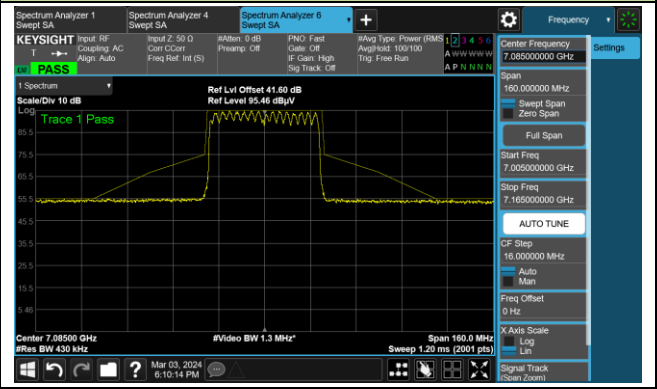

802.11ax-HE40

Channel 227 (7085MHz)

The Reference Level

The Mask Data

802.11ax-HE80

Channel 39 (6145MHz)

The Reference Level

The Mask Data

Channel 55 (6225MHz)

The Reference Level

The Mask Data

Channel 87 (6385MHz)

The Reference Level

The Mask Data

802.11ax-HE80

Channel 103 (6465MHz)

The Reference Level

The Mask Data

Channel 119 (6545MHz)

The Reference Level

The Mask Data

Channel 135 (6625MHz)

The Reference Level

The Mask Data