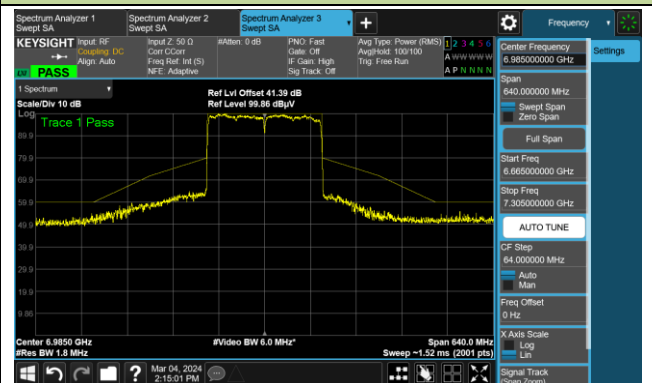

The Reference Level

The Mask Data

Channel 207 (6985MHz)

The Reference Level

The Mask Data

802.11be-EHT20

Channel 33 (6115MHz)

The Reference Level

The Mask Data

Channel 61 (6255MHz)

The Reference Level

The Mask Data

Channel 93 (6415MHz)

The Reference Level

The Mask Data

802.11be-EHT20