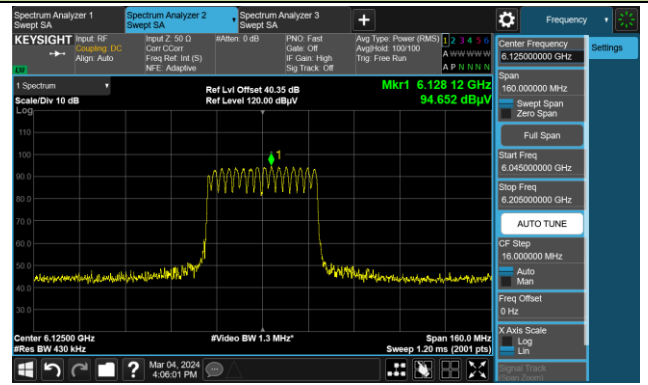

802.11be-EHT40

Channel 35 (6125MHz)

The Reference Level