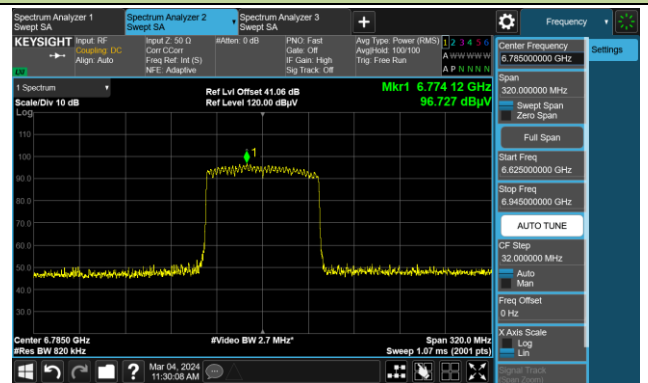

802.11ax-HE80

Channel 151 (6705MHz)

The Reference Level

The Mask Data

Channel 167 (6785MHz)

The Reference Level

The Mask Data

Channel 183 (6865MHz)

The Reference Level

The Mask Data

802.11ax-HE80

Channel 199 (6945MHz)

The Reference Level

The Mask Data

Channel 215 (7025MHz)

The Reference Level