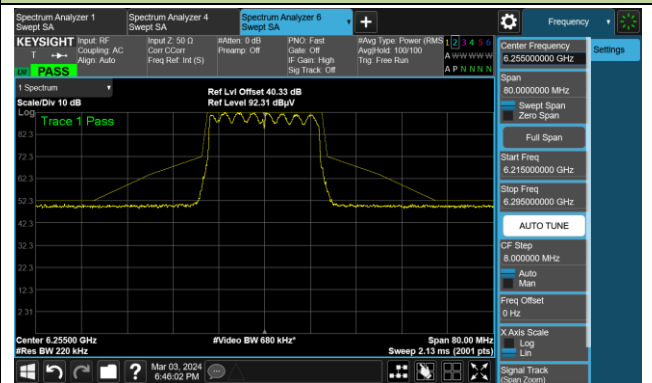

The Reference Level

The Mask Data

Channel 207 (6985MHz)

The Reference Level

The Mask Data

802.11be-EHT20

Channel 33 (6115MHz)

The Reference Level

The Mask Data

Channel 61 (6255MHz)

The Reference Level

The Mask Data

Channel 93 (6415MHz)

The Reference Level

The Mask Data

802.11be-EHT20

Channel 97 (6435MHz)

The Reference Level

The Mask Data

Channel 105 (6475MHz)

The Reference Level

The Mask Data

Channel 113 (6515MHz)

The Reference Level