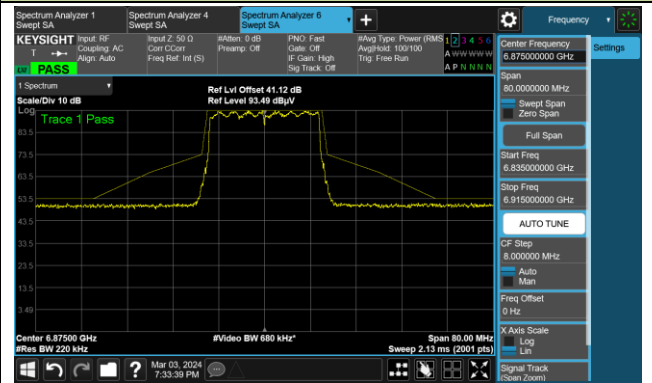

The Mask Data

802.11be-EHT20

Channel 117 (6535MHz)

The Reference Level

The Mask Data

Channel 149 (6695MHz)

The Reference Level

The Mask Data

Channel 181 (6855MHz)

The Reference Level

The Mask Data

802.11be-EHT20

Channel 185 (6875MHz)

The Reference Level

The Mask Data

Channel 189 (6895MHz)

The Reference Level

The Mask Data

Channel 209 (6995MHz)

The Reference Level

The Mask Data

802.11be-EHT20

Channel 229 (7095MHz)

The Reference Level