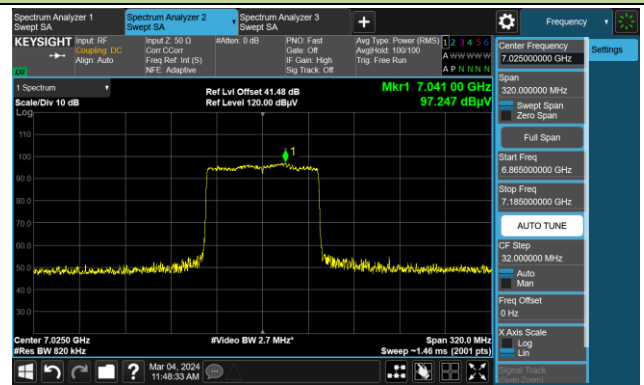

The Reference Level

The Mask Data

802.11ax-HE80

Channel 199 (6945MHz)

The Reference Level

The Mask Data

Channel 215 (7025MHz)

The Reference Level

The Mask Data

802.11ax-HE160

Channel 47 (6185MHz)

The Reference Level

The Mask Data

Channel 79 (6345MHz)

The Reference Level

The Mask Data