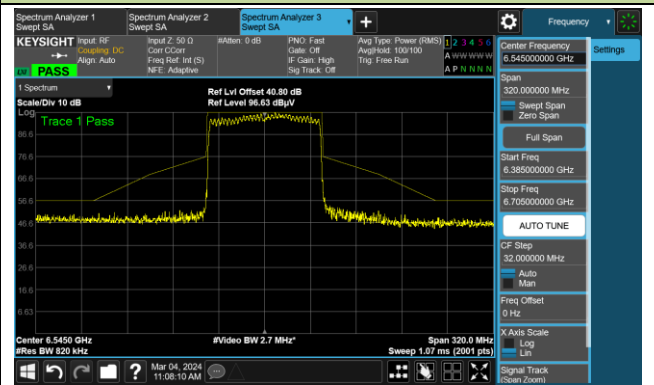

The Reference Level

The Mask Data

Channel 119 (6545MHz)

The Reference Level

The Mask Data

Channel 135 (6625MHz)

The Reference Level

The Mask Data

802.11ax-HE80

Channel 151 (6705MHz)

The Reference Level

The Mask Data

Channel 167 (6785MHz)

The Reference Level

The Mask Data

Channel 183 (6865MHz)