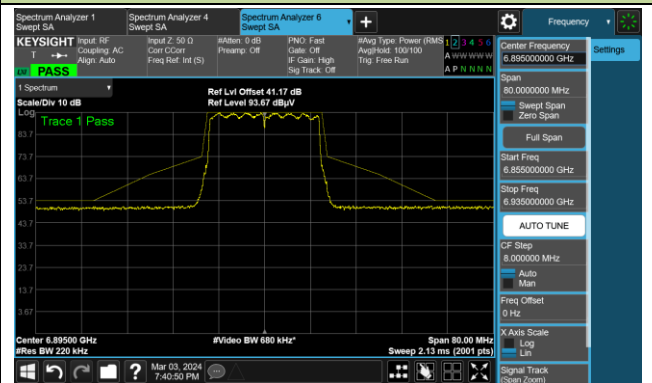

The Mask Data

802.11be-EHT20

Channel 117 (6535MHz)

The Reference Level

The Mask Data

Channel 149 (6695MHz)

The Reference Level

The Mask Data

Channel 181 (6855MHz)

The Reference Level

The Mask Data

802.11be-EHT20

Channel 185 (6875MHz)

The Reference Level

The Mask Data

Channel 189 (6895MHz)

The Reference Level

The Mask Data

Channel 209 (6995MHz)

The Reference Level

The Mask Data

802.11be-EHT20

Channel 229 (7095MHz)

The Reference Level