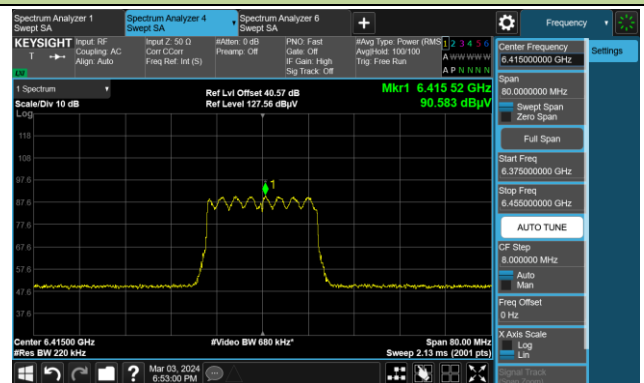

The Reference Level

The Mask Data

Channel 207 (6985MHz)

The Reference Level

The Mask Data

802.11be-EHT20

Channel 33 (6115MHz)

The Reference Level

The Mask Data

Channel 61 (6255MHz)

The Reference Level

The Mask Data

Channel 93 (6415MHz)

The Reference Level

The Mask Data

802.11be-EHT20

Channel 97 (6435MHz)

The Reference Level

The Mask Data

Channel 105 (6475MHz)

The Reference Level

The Mask Data

Channel 113 (6515MHz)

The Reference Level