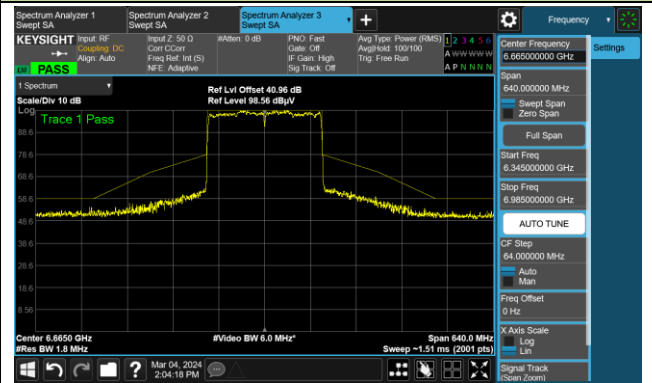

The Mask Data

802.11ax-HE160

Channel 47 (6185MHz)

The Reference Level

The Mask Data

Channel 79 (6345MHz)

The Reference Level

The Mask Data

Channel 111 (6505MHz)

The Reference Level

The Mask Data

802.11ax-HE160

Channel 143 (6665MHz)

The Reference Level

The Mask Data

Channel 175 (6825MHz)

The Reference Level

The Mask Data

Channel 207 (6985MHz)

The Reference Level

The Mask Data

802.11be-EHT20

Channel 33 (6115MHz)

The Reference Level