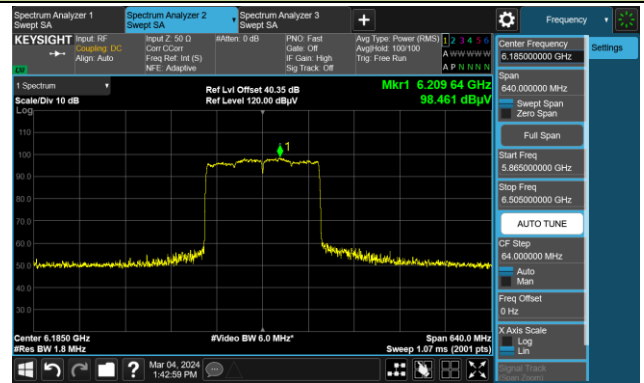

The Reference Level

The Mask Data

802.11ax-HE80

Channel 199 (6945MHz)

The Reference Level

The Mask Data

Channel 215 (7025MHz)

The Reference Level

The Mask Data

802.11ax-HE160

Channel 47 (6185MHz)

The Reference Level

The Mask Data

Channel 79 (6345MHz)

The Reference Level

The Mask Data