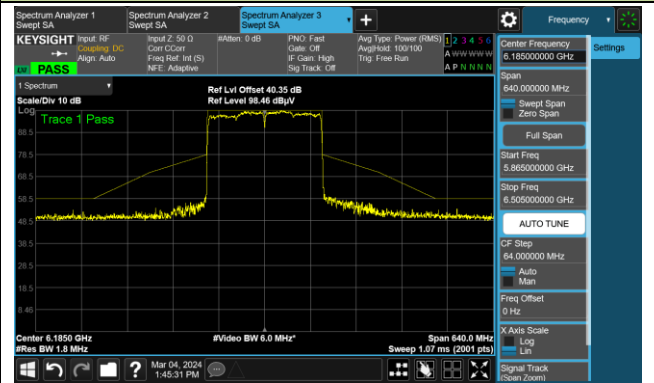

The Reference Level

The Mask Data

802.11ax-HE80

Channel 199 (6945MHz)

The Reference Level

The Mask Data

Channel 215 (7025MHz)

The Reference Level

The Mask Data

802.11ax-HE160

Channel 47 (6185MHz)

The Reference Level

The Mask Data

Channel 79 (6345MHz)

The Reference Level

The Mask Data

Channel 111 (6505MHz)

The Reference Level

The Mask Data

802.11ax-HE160

Channel 143 (6665MHz)

The Reference Level

The Mask Data

Channel 175 (6825MHz)