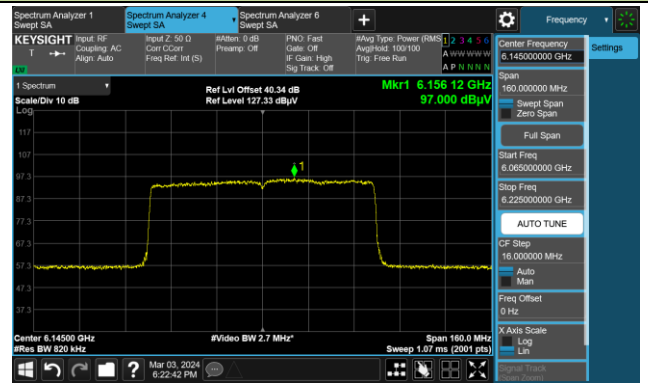

802.11ax-HE40

Channel 227 (7085MHz)

The Reference Level

The Mask Data

802.11ax-HE80

Channel 39 (6145MHz)

The Reference Level

The Mask Data

Channel 55 (6225MHz)

The Reference Level

The Mask Data

Channel 87 (6385MHz)

The Reference Level

The Mask Data

802.11ax-HE80

Channel 103 (6465MHz)

The Reference Level

The Mask Data

Channel 119 (6545MHz)

The Reference Level

The Mask Data

Channel 135 (6625MHz)

The Reference Level

The Mask Data