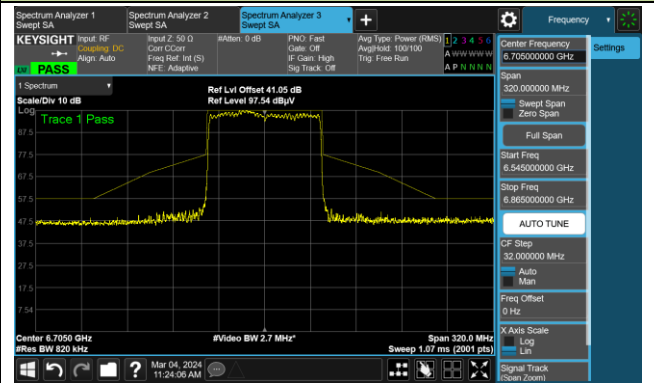

The Reference Level

The Mask Data

Channel 119 (6545MHz)

The Reference Level

The Mask Data

Channel 135 (6625MHz)

The Reference Level

The Mask Data

802.11ax-HE80

Channel 151 (6705MHz)

The Reference Level

The Mask Data

Channel 167 (6785MHz)

The Reference Level

The Mask Data

Channel 183 (6865MHz)