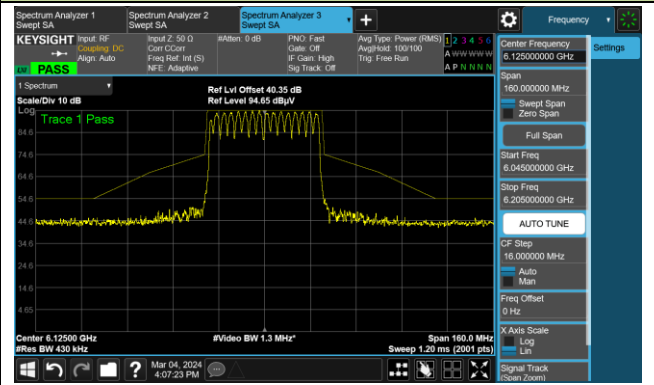

The Reference Level

The Mask Data

Channel 209 (6995MHz)

The Reference Level

The Mask Data

802.11be-EHT20

Channel 229 (7095MHz)

The Reference Level

The Mask Data

802.11be-EHT40

Channel 35 (6125MHz)

The Reference Level

The Mask Data

Channel 59 (6245MHz)

The Reference Level

The Mask Data

Channel 91 (6405MHz)

The Reference Level

The Mask Data

802.11be-EHT40

Channel 99 (6445MHz)

The Reference Level

The Mask Data

Channel 107 (6485MHz)