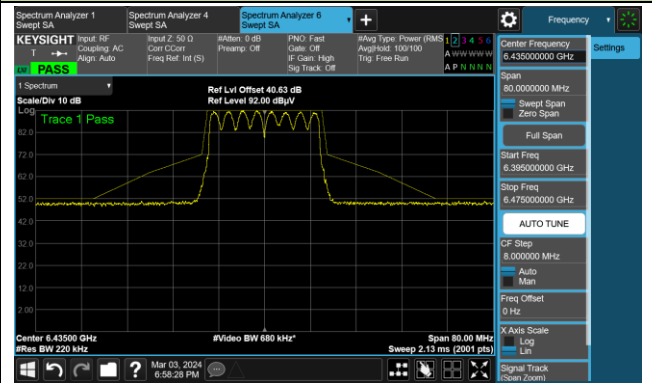

The Reference Level

The Mask Data

Channel 207 (6985MHz)

The Reference Level

The Mask Data

802.11be-EHT20

Channel 33 (6115MHz)

The Reference Level

The Mask Data

Channel 61 (6255MHz)

The Reference Level

The Mask Data

Channel 93 (6415MHz)

The Reference Level

The Mask Data

802.11be-EHT20

Channel 97 (6435MHz)

The Reference Level

The Mask Data

Channel 105 (6475MHz)

The Reference Level

The Mask Data

Channel 113 (6515MHz)

The Reference Level