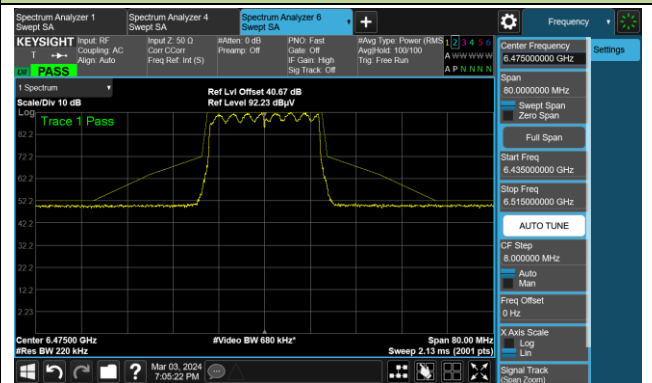

The Mask Data

Channel 61 (6255MHz)

The Reference Level

The Mask Data

Channel 93 (6415MHz)

The Reference Level

The Mask Data

802.11be-EHT20

Channel 97 (6435MHz)

The Reference Level

The Mask Data

Channel 105 (6475MHz)

The Reference Level

The Mask Data

Channel 113 (6515MHz)

The Reference Level

The Mask Data

802.11be-EHT20

Channel 117 (6535MHz)

The Reference Level

The Mask Data

Channel 149 (6695MHz)

The Reference Level

The Mask Data