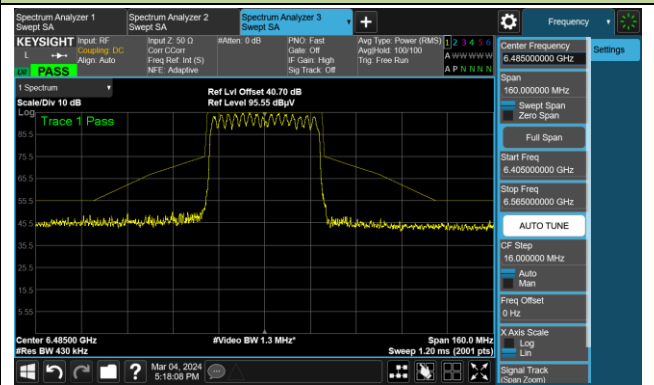

Channel 91 (6405MHz)

The Reference Level

The Mask Data

802.11be-EHT40

Channel 99 (6445MHz)

The Reference Level

The Mask Data

Channel 107 (6485MHz)

The Reference Level

The Mask Data

Channel 115 (6525MHz)

The Reference Level

The Mask Data