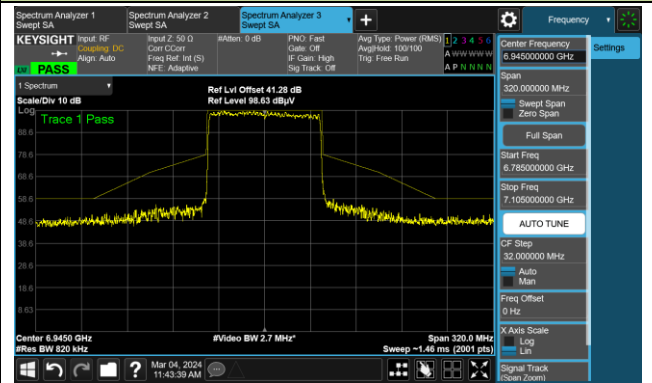

802.11ax-HE80

Channel 151 (6705MHz)

The Reference Level

The Mask Data

Channel 167 (6785MHz)

The Reference Level

The Mask Data

Channel 183 (6865MHz)

The Reference Level

The Mask Data

802.11ax-HE80

Channel 199 (6945MHz)

The Reference Level

The Mask Data

Channel 215 (7025MHz)

The Reference Level

The Mask Data

802.11ax-HE160

Channel 47 (6185MHz)

The Reference Level

The Mask Data

Channel 79 (6345MHz)

The Reference Level

The Mask Data