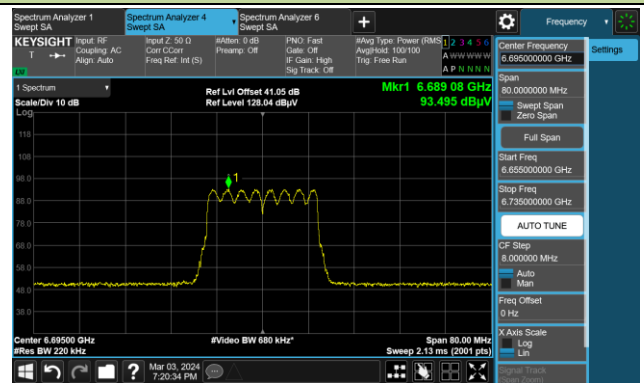

The Mask Data

802.11be-EHT20

Channel 117 (6535MHz)

The Reference Level

The Mask Data

Channel 149 (6695MHz)

The Reference Level

The Mask Data

Channel 181 (6855MHz)

The Reference Level

The Mask Data

802.11be-EHT20

Channel 185 (6875MHz)

The Reference Level

The Mask Data

Channel 189 (6895MHz)