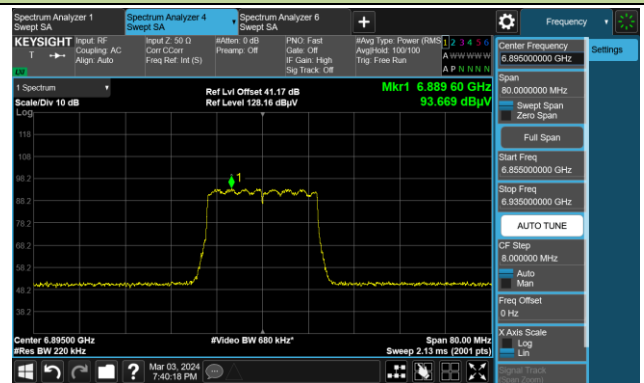

Channel 181 (6855MHz)

The Reference Level

The Mask Data

802.11be-EHT20

Channel 185 (6875MHz)

The Reference Level

The Mask Data

Channel 189 (6895MHz)

The Reference Level

The Mask Data

Channel 209 (6995MHz)

The Reference Level

The Mask Data

802.11be-EHT20

Channel 229 (7095MHz)

The Reference Level