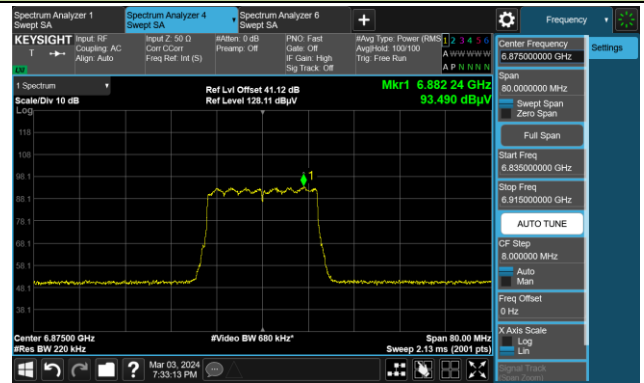

Channel 181 (6855MHz)

The Reference Level

The Mask Data

802.11be-EHT20

Channel 185 (6875MHz)

The Reference Level

The Mask Data

Channel 189 (6895MHz)

The Reference Level

The Mask Data

Channel 209 (6995MHz)

The Reference Level

The Mask Data

802.11be-EHT20

Channel 229 (7095MHz)

The Reference Level