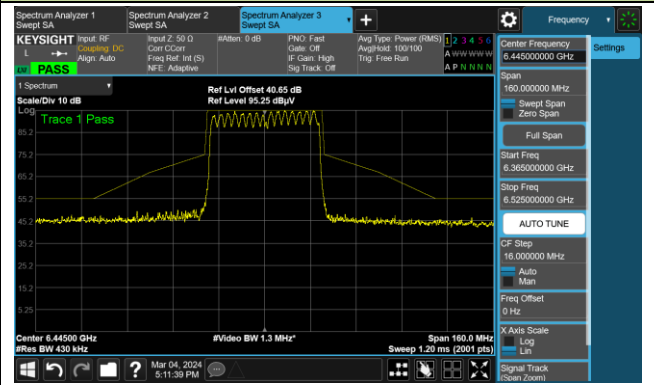

Channel 91 (6405MHz)

The Reference Level

The Mask Data

802.11be-EHT40

Channel 99 (6445MHz)

The Reference Level

The Mask Data

Channel 107 (6485MHz)

The Reference Level

The Mask Data

Channel 115 (6525MHz)

The Reference Level

The Mask Data