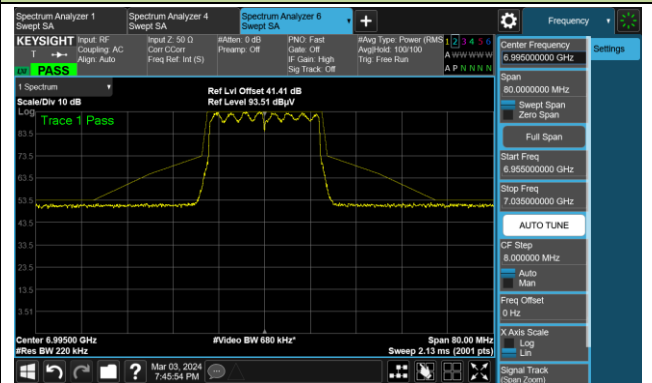

Channel 181 (6855MHz)

The Reference Level

The Mask Data

802.11be-EHT20

Channel 185 (6875MHz)

The Reference Level

The Mask Data

Channel 189 (6895MHz)

The Reference Level

The Mask Data

Channel 209 (6995MHz)

The Reference Level

The Mask Data

802.11be-EHT20

Channel 229 (7095MHz)

The Reference Level