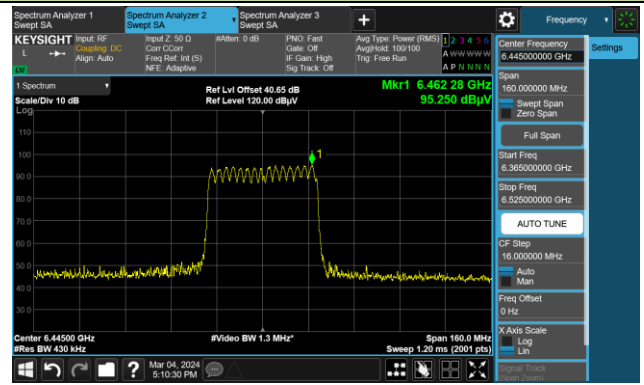

Channel 91 (6405MHz)

The Reference Level

The Mask Data

802.11be-EHT40

Channel 99 (6445MHz)

The Reference Level

The Mask Data

Channel 107 (6485MHz)

The Reference Level

The Mask Data

Channel 115 (6525MHz)

The Reference Level

The Mask Data