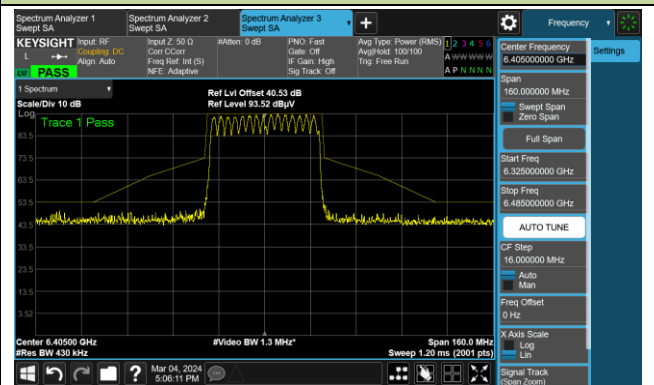

The Reference Level

The Mask Data

Channel 209 (6995MHz)

The Reference Level

The Mask Data

802.11be-EHT20

Channel 229 (7095MHz)

The Reference Level

The Mask Data

802.11be-EHT40

Channel 35 (6125MHz)

The Reference Level

The Mask Data

Channel 59 (6245MHz)

The Reference Level

The Mask Data

Channel 91 (6405MHz)

The Reference Level

The Mask Data

802.11be-EHT40

Channel 99 (6445MHz)

The Reference Level

The Mask Data

Channel 107 (6485MHz)