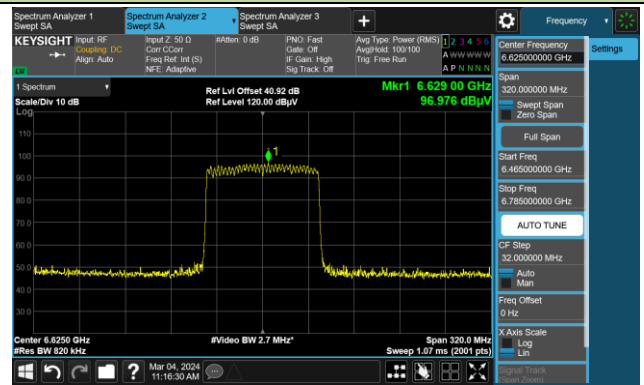

The Reference Level

The Mask Data

Channel 119 (6545MHz)

The Reference Level

The Mask Data

Channel 135 (6625MHz)

The Reference Level

The Mask Data

802.11ax-HE80

Channel 151 (6705MHz)

The Reference Level

The Mask Data

Channel 167 (6785MHz)

The Reference Level

The Mask Data

Channel 183 (6865MHz)