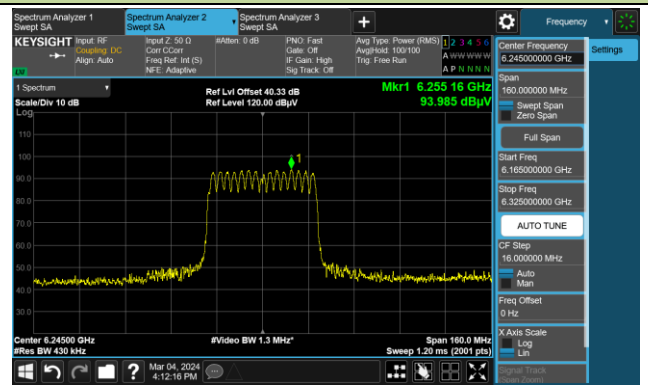

The Reference Level

The Mask Data

Channel 209 (6995MHz)

The Reference Level

The Mask Data

802.11be-EHT20

Channel 229 (7095MHz)

The Reference Level

The Mask Data

802.11be-EHT40

Channel 35 (6125MHz)

The Reference Level

The Mask Data

Channel 59 (6245MHz)

The Reference Level

The Mask Data

Channel 91 (6405MHz)

The Reference Level

The Mask Data

802.11be-EHT40

Channel 99 (6445MHz)

The Reference Level

The Mask Data

Channel 107 (6485MHz)