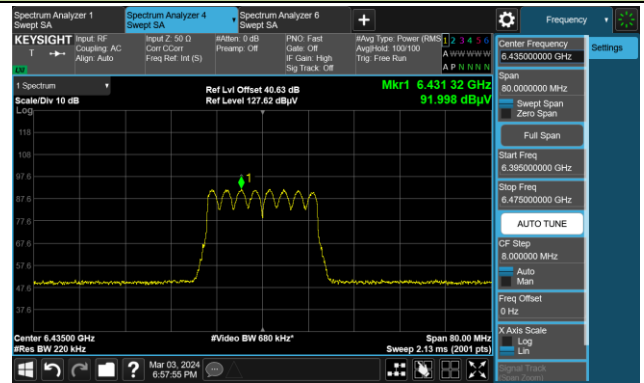

The Reference Level

The Mask Data

Channel 207 (6985MHz)

The Reference Level

The Mask Data

802.11be-EHT20

Channel 33 (6115MHz)

The Reference Level

The Mask Data

Channel 61 (6255MHz)

The Reference Level

The Mask Data

Channel 93 (6415MHz)

The Reference Level

The Mask Data

802.11be-EHT20

Channel 97 (6435MHz)

The Reference Level

The Mask Data

Channel 105 (6475MHz)

The Reference Level

The Mask Data

Channel 113 (6515MHz)

The Reference Level