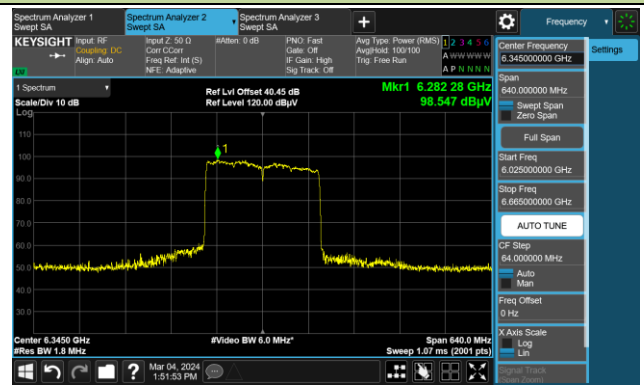

The Reference Level

The Mask Data

802.11ax-HE80

Channel 199 (6945MHz)

The Reference Level

The Mask Data

Channel 215 (7025MHz)

The Reference Level

The Mask Data

802.11ax-HE160

Channel 47 (6185MHz)

The Reference Level

The Mask Data

Channel 79 (6345MHz)

The Reference Level

The Mask Data

Channel 111 (6505MHz)

The Reference Level

The Mask Data

802.11ax-HE160

Channel 143 (6665MHz)

The Reference Level

The Mask Data

Channel 175 (6825MHz)