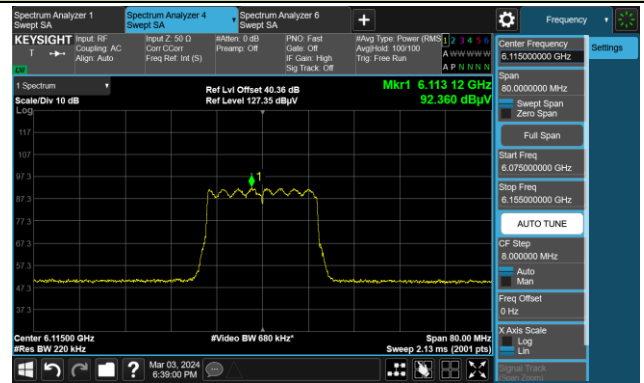

The Reference Level

The Mask Data

Channel 207 (6985MHz)

The Reference Level

The Mask Data

802.11be-EHT20

Channel 33 (6115MHz)

The Reference Level

The Mask Data

Channel 61 (6255MHz)

The Reference Level

The Mask Data

Channel 93 (6415MHz)

The Reference Level

The Mask Data

802.11be-EHT20