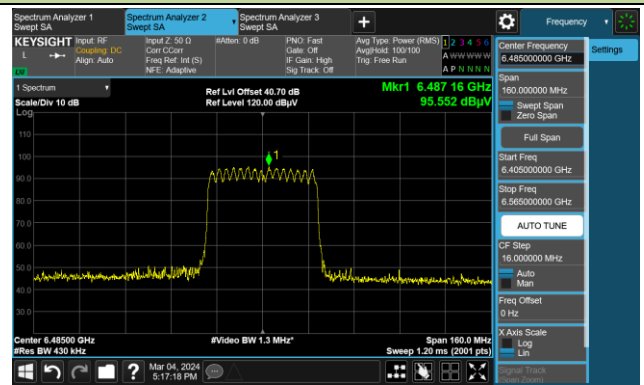

Channel 91 (6405MHz)

The Reference Level

The Mask Data

802.11be-EHT40

Channel 99 (6445MHz)

The Reference Level

The Mask Data

Channel 107 (6485MHz)

The Reference Level

The Mask Data

Channel 115 (6525MHz)

The Reference Level

The Mask Data