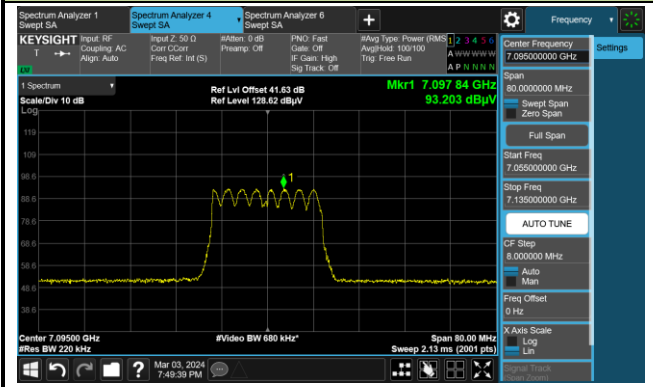

Channel 181 (6855MHz)

The Reference Level

The Mask Data

802.11be-EHT20

Channel 185 (6875MHz)

The Reference Level

The Mask Data

Channel 189 (6895MHz)

The Reference Level

The Mask Data

Channel 209 (6995MHz)

The Reference Level

The Mask Data

802.11be-EHT20

Channel 229 (7095MHz)

The Reference Level