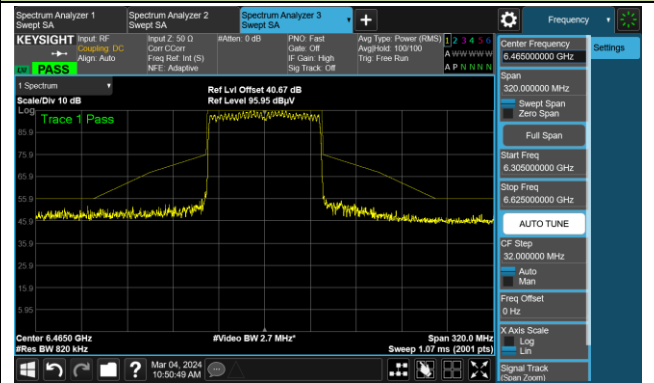

802.11ax-HE40

Channel 227 (7085MHz)

The Reference Level

The Mask Data

802.11ax-HE80

Channel 39 (6145MHz)

The Reference Level

The Mask Data

Channel 55 (6225MHz)

The Reference Level

The Mask Data

Channel 87 (6385MHz)

The Reference Level

The Mask Data

802.11ax-HE80

Channel 103 (6465MHz)

The Reference Level

The Mask Data

Channel 119 (6545MHz)

The Reference Level

The Mask Data

Channel 135 (6625MHz)

The Reference Level

The Mask Data