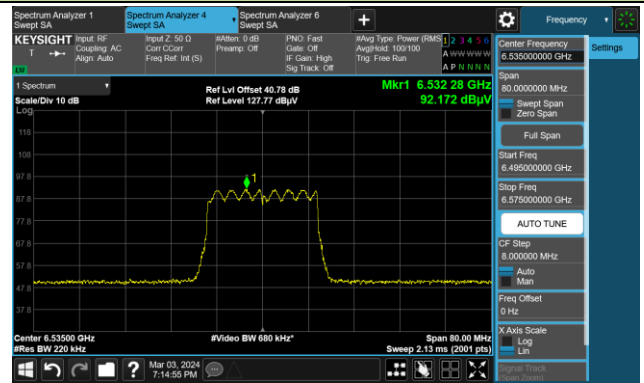

802.11be-EHT20

Channel 117 (6535MHz)

The Reference Level