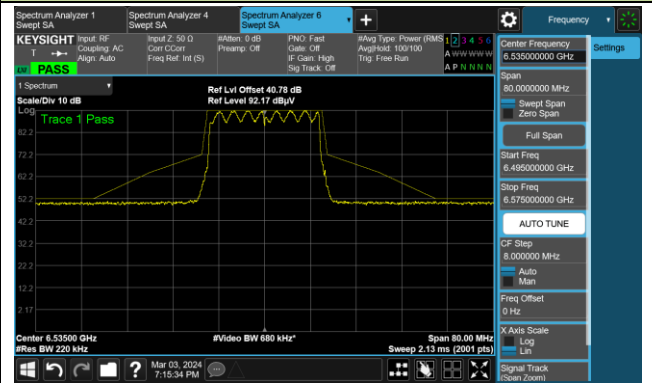

Channel 97 (6435MHz)

The Reference Level

The Mask Data

Channel 105 (6475MHz)

The Reference Level

The Mask Data

Channel 113 (6515MHz)

The Reference Level

The Mask Data

802.11be-EHT20

Channel 117 (6535MHz)

The Reference Level

The Mask Data

Channel 149 (6695MHz)

The Reference Level

The Mask Data

Channel 181 (6855MHz)

The Reference Level

The Mask Data

802.11be-EHT20

Channel 185 (6875MHz)

The Reference Level

The Mask Data

Channel 189 (6895MHz)