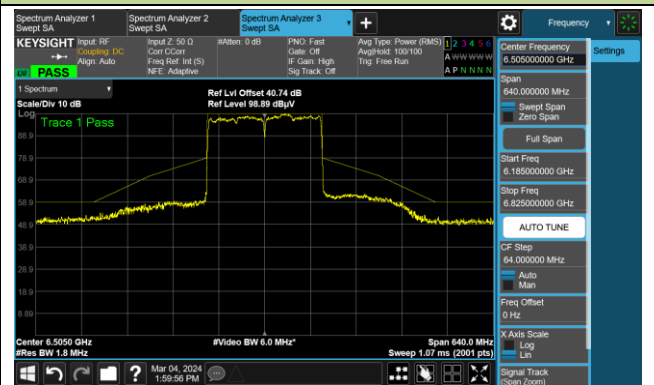

The Reference Level

The Mask Data

802.11ax-HE80

Channel 199 (6945MHz)

The Reference Level

The Mask Data

Channel 215 (7025MHz)

The Reference Level

The Mask Data

802.11ax-HE160

Channel 47 (6185MHz)

The Reference Level

The Mask Data

Channel 79 (6345MHz)

The Reference Level

The Mask Data

Channel 111 (6505MHz)

The Reference Level

The Mask Data

802.11ax-HE160

Channel 143 (6665MHz)

The Reference Level

The Mask Data

Channel 175 (6825MHz)

The Reference Level

The Mask Data

Channel 207 (6985MHz)

The Reference Level

The Mask Data

802.11be-EHT20

Channel 33 (6115MHz)

The Reference Level