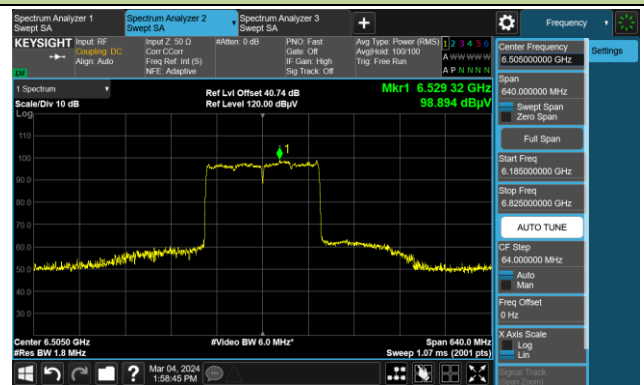

The Reference Level

The Mask Data

802.11ax-HE80

Channel 199 (6945MHz)

The Reference Level

The Mask Data

Channel 215 (7025MHz)

The Reference Level

The Mask Data

802.11ax-HE160

Channel 47 (6185MHz)

The Reference Level

The Mask Data

Channel 79 (6345MHz)

The Reference Level

The Mask Data

Channel 111 (6505MHz)

The Reference Level

The Mask Data

802.11ax-HE160

Channel 143 (6665MHz)

The Reference Level

The Mask Data

Channel 175 (6825MHz)