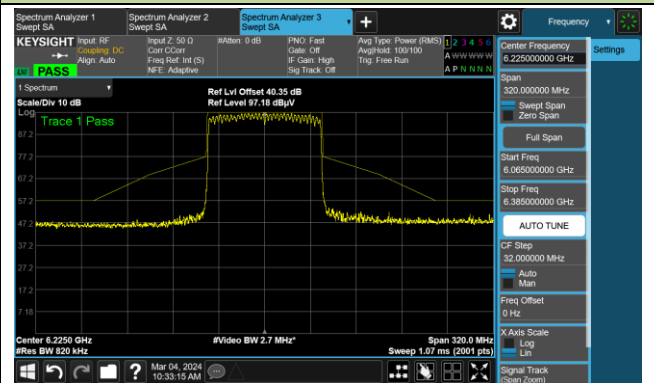

802.11ax-HE40

Channel 227 (7085MHz)

The Reference Level

The Mask Data

802.11ax-HE80

Channel 39 (6145MHz)

The Reference Level

The Mask Data

Channel 55 (6225MHz)

The Reference Level

The Mask Data

Channel 87 (6385MHz)

The Reference Level

The Mask Data

802.11ax-HE80

Channel 103 (6465MHz)

The Reference Level

The Mask Data

Channel 119 (6545MHz)

The Reference Level

The Mask Data

Channel 135 (6625MHz)

The Reference Level

The Mask Data