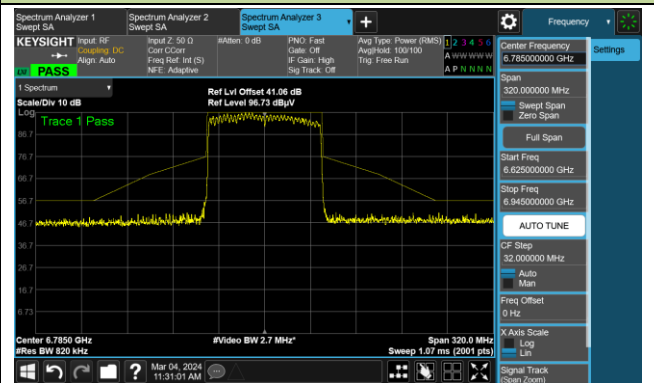

The Reference Level

The Mask Data

Channel 119 (6545MHz)

The Reference Level

The Mask Data

Channel 135 (6625MHz)

The Reference Level

The Mask Data

802.11ax-HE80

Channel 151 (6705MHz)

The Reference Level

The Mask Data

Channel 167 (6785MHz)

The Reference Level

The Mask Data

Channel 183 (6865MHz)

The Reference Level

The Mask Data

802.11ax-HE80

Channel 199 (6945MHz)

The Reference Level

The Mask Data

Channel 215 (7025MHz)

The Reference Level