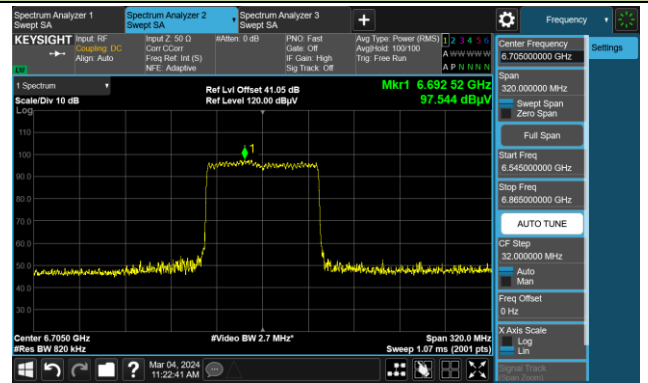

The Reference Level

The Mask Data

Channel 119 (6545MHz)

The Reference Level

The Mask Data

Channel 135 (6625MHz)

The Reference Level

The Mask Data

802.11ax-HE80

Channel 151 (6705MHz)

The Reference Level

The Mask Data

Channel 167 (6785MHz)

The Reference Level

The Mask Data

Channel 183 (6865MHz)