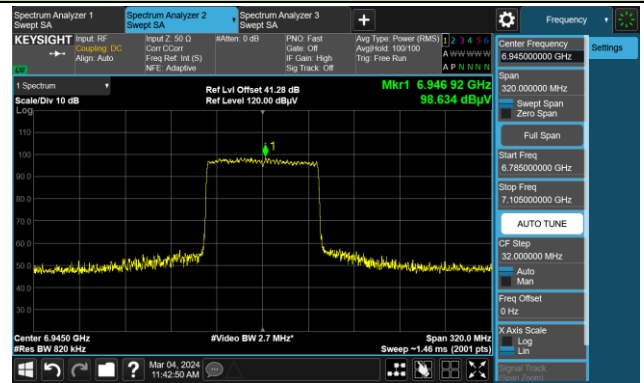

The Reference Level

The Mask Data

802.11ax-HE80

Channel 199 (6945MHz)

The Reference Level

The Mask Data

Channel 215 (7025MHz)

The Reference Level

The Mask Data

802.11ax-HE160

Channel 47 (6185MHz)

The Reference Level

The Mask Data

Channel 79 (6345MHz)

The Reference Level

The Mask Data