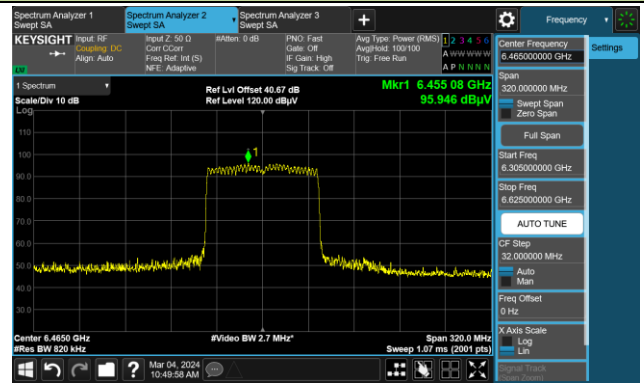

Channel 55 (6225MHz)

The Reference Level

The Mask Data

Channel 87 (6385MHz)

The Reference Level

The Mask Data

802.11ax-HE80

Channel 103 (6465MHz)

The Reference Level

The Mask Data

Channel 119 (6545MHz)

The Reference Level

The Mask Data

Channel 135 (6625MHz)

The Reference Level

The Mask Data