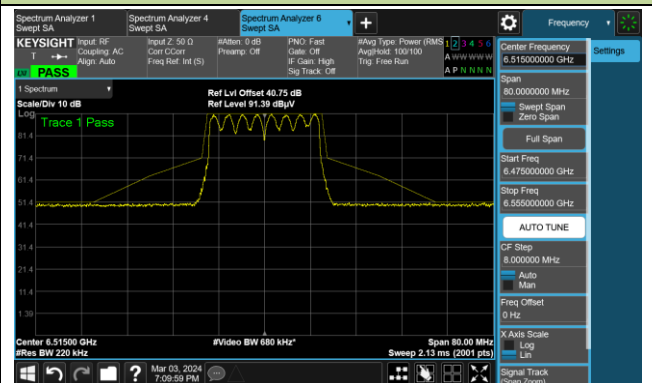

The Mask Data