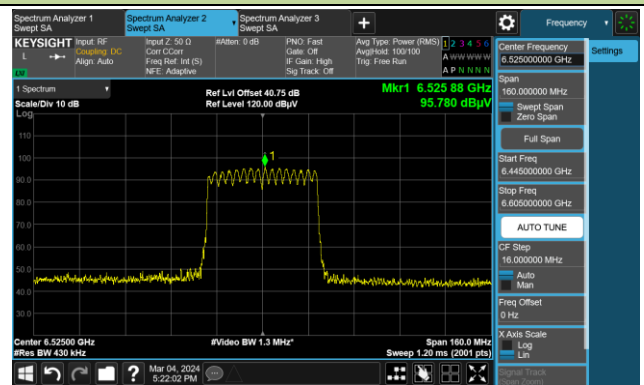

Channel 91 (6405MHz)

The Reference Level

The Mask Data

802.11be-EHT40

Channel 99 (6445MHz)

The Reference Level

The Mask Data

Channel 107 (6485MHz)

The Reference Level

The Mask Data

Channel 115 (6525MHz)

The Reference Level

The Mask Data