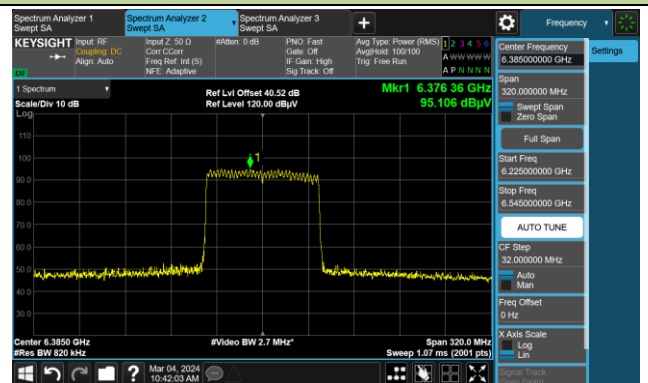

Channel 55 (6225MHz)

The Reference Level

The Mask Data

Channel 87 (6385MHz)

The Reference Level

The Mask Data

802.11ax-HE80

Channel 103 (6465MHz)

The Reference Level

The Mask Data

Channel 119 (6545MHz)

The Reference Level

The Mask Data

Channel 135 (6625MHz)

The Reference Level

The Mask Data