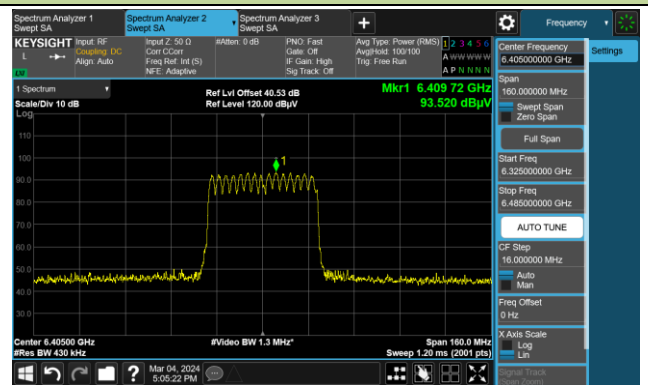

The Reference Level

The Mask Data

Channel 209 (6995MHz)

The Reference Level

The Mask Data

802.11be-EHT20

Channel 229 (7095MHz)

The Reference Level

The Mask Data

802.11be-EHT40

Channel 35 (6125MHz)

The Reference Level

The Mask Data

Channel 59 (6245MHz)

The Reference Level

The Mask Data

Channel 91 (6405MHz)

The Reference Level

The Mask Data

802.11be-EHT40

Channel 99 (6445MHz)

The Reference Level

The Mask Data

Channel 107 (6485MHz)