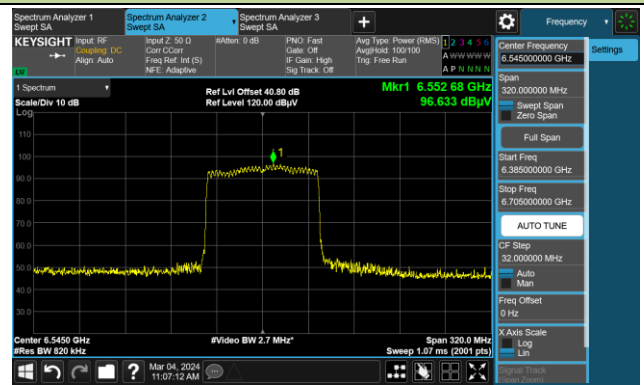

The Reference Level

The Mask Data

Channel 119 (6545MHz)

The Reference Level

The Mask Data

Channel 135 (6625MHz)

The Reference Level

The Mask Data

802.11ax-HE80

Channel 151 (6705MHz)

The Reference Level

The Mask Data

Channel 167 (6785MHz)

The Reference Level

The Mask Data

Channel 183 (6865MHz)