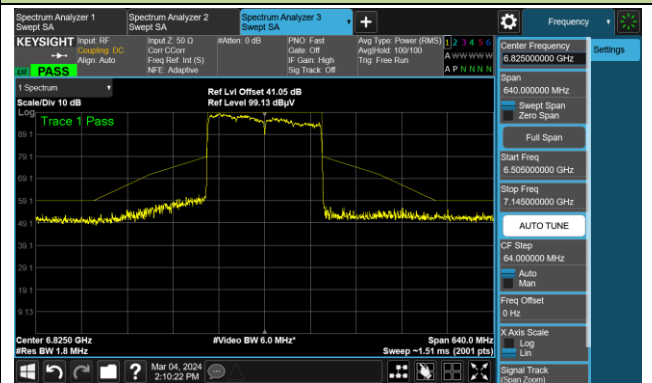

The Mask Data

802.11ax-HE160

Channel 47 (6185MHz)

The Reference Level

The Mask Data

Channel 79 (6345MHz)

The Reference Level

The Mask Data

Channel 111 (6505MHz)

The Reference Level

The Mask Data

802.11ax-HE160

Channel 143 (6665MHz)

The Reference Level

The Mask Data

Channel 175 (6825MHz)

The Reference Level

The Mask Data

Channel 207 (6985MHz)

The Reference Level

The Mask Data

802.11be-EHT20

Channel 33 (6115MHz)

The Reference Level