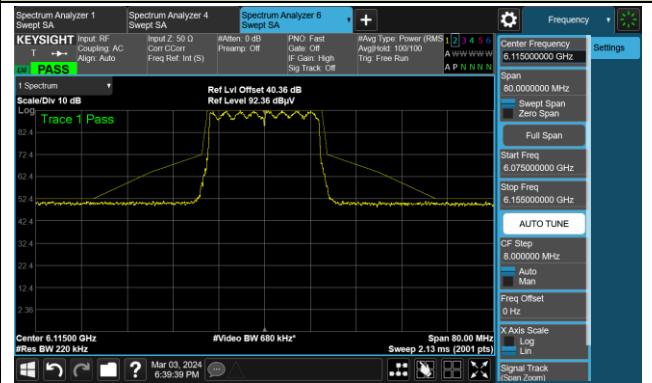

The Reference Level

The Mask Data

Channel 207 (6985MHz)

The Reference Level

The Mask Data

802.11be-EHT20

Channel 33 (6115MHz)

The Reference Level

The Mask Data

Channel 61 (6255MHz)

The Reference Level

The Mask Data

Channel 93 (6415MHz)

The Reference Level

The Mask Data

802.11be-EHT20