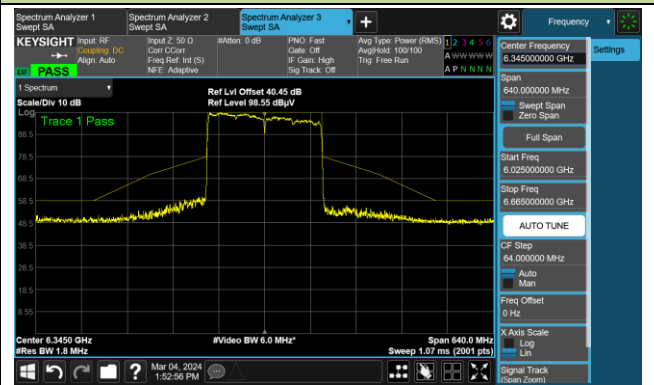

The Reference Level

The Mask Data

802.11ax-HE80

Channel 199 (6945MHz)

The Reference Level

The Mask Data

Channel 215 (7025MHz)

The Reference Level

The Mask Data

802.11ax-HE160

Channel 47 (6185MHz)

The Reference Level

The Mask Data

Channel 79 (6345MHz)

The Reference Level

The Mask Data

Channel 111 (6505MHz)

The Reference Level

The Mask Data

802.11ax-HE160

Channel 143 (6665MHz)

The Reference Level

The Mask Data

Channel 175 (6825MHz)

The Reference Level

The Mask Data

Channel 207 (6985MHz)

The Reference Level

The Mask Data

802.11be-EHT20

Channel 33 (6115MHz)

The Reference Level