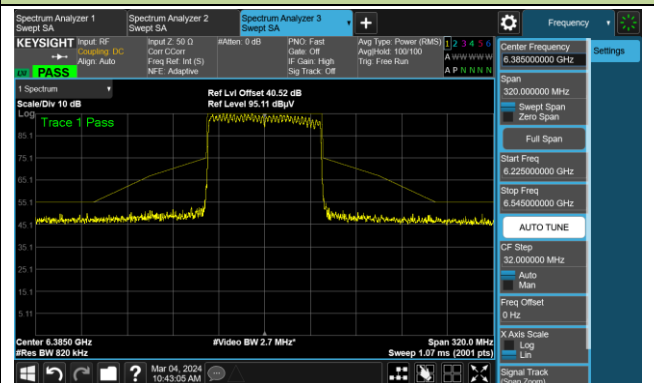

Channel 55 (6225MHz)

The Reference Level

The Mask Data

Channel 87 (6385MHz)

The Reference Level

The Mask Data

802.11ax-HE80

Channel 103 (6465MHz)

The Reference Level

The Mask Data

Channel 119 (6545MHz)

The Reference Level

The Mask Data

Channel 135 (6625MHz)

The Reference Level

The Mask Data