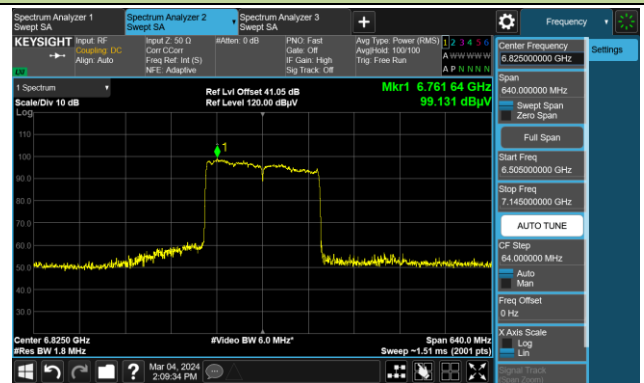

Channel 111 (6505MHz)

The Reference Level

The Mask Data

802.11ax-HE160

Channel 143 (6665MHz)

The Reference Level

The Mask Data

Channel 175 (6825MHz)

The Reference Level

The Mask Data

Channel 207 (6985MHz)

The Reference Level

The Mask Data

802.11be-EHT20

Channel 33 (6115MHz)

The Reference Level