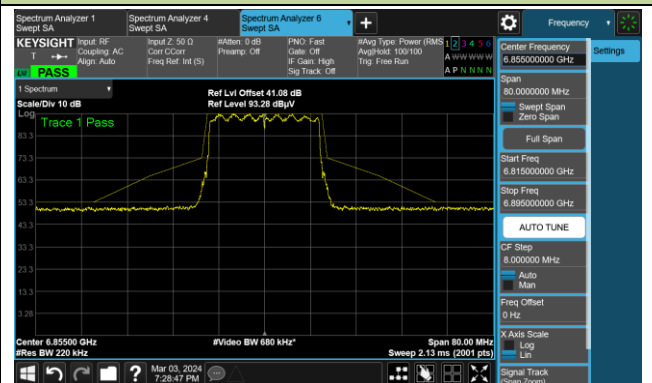

Channel 97 (6435MHz)

The Reference Level

The Mask Data

Channel 105 (6475MHz)

The Reference Level

The Mask Data

Channel 113 (6515MHz)

The Reference Level

The Mask Data

802.11be-EHT20

Channel 117 (6535MHz)

The Reference Level

The Mask Data

Channel 149 (6695MHz)

The Reference Level

The Mask Data

Channel 181 (6855MHz)

The Reference Level

The Mask Data

802.11be-EHT20

Channel 185 (6875MHz)

The Reference Level

The Mask Data

Channel 189 (6895MHz)