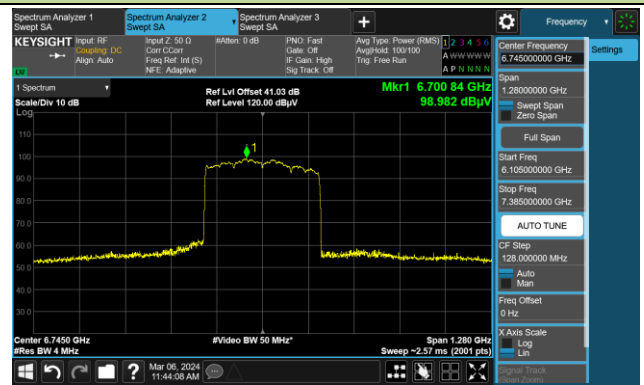

Channel 143 (6665MHz)

The Reference Level

The Mask Data

Channel 175 (6825MHz)

The Reference Level

The Mask Data

Channel 207 (6985MHz)

The Reference Level

The Mask Data

802.11be-EHT320-1

Channel 95 (6425MHz)

The Reference Level

The Mask Data

Channel 159 (6745MHz)

The Reference Level

The Mask Data

802.11be-EHT320-2

Channel 63 (6265MHz)

The Reference Level

The Mask Data

Channel 127 (6585MHz)

The Reference Level

The Mask Data

Channel 191 (6905MHz)

The Reference Level

The Mask Data

Test Site	SIP-AC3	Test Engineer	Barry Wu
Test Date	2024-03-06	Filter	2#

802.11ax-HE20

Channel 1 (5955MHz)

Channel 49 (6195MHz)

Channel 93 (6415MHz)

802.11ax-HE40