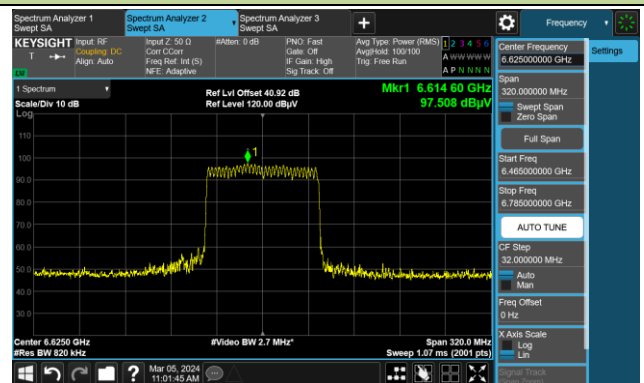

The Reference Level

The Mask Data

802.11be-EHT80

Channel 103 (6465MHz)

The Reference Level

The Mask Data

Channel 119 (6545MHz)

The Reference Level

The Mask Data

Channel 135 (6625MHz)

The Reference Level

The Mask Data

802.11be-EHT80

Channel 151 (6705MHz)

The Reference Level

The Mask Data