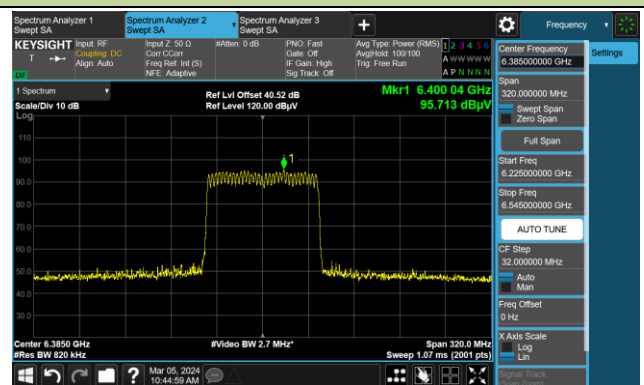

The Mask Data

Channel 211 (7005MHz)

The Reference Level

The Mask Data

802.11be-EHT40

Channel 227 (7085MHz)

The Reference Level

The Mask Data

802.11be-EHT80

Channel 39 (6145MHz)

The Reference Level

The Mask Data

Channel 55 (6225MHz)

The Reference Level

The Mask Data

Channel 87 (6385MHz)

The Reference Level

The Mask Data

802.11be-EHT80

Channel 103 (6465MHz)

The Reference Level

The Mask Data

Channel 119 (6545MHz)

The Reference Level