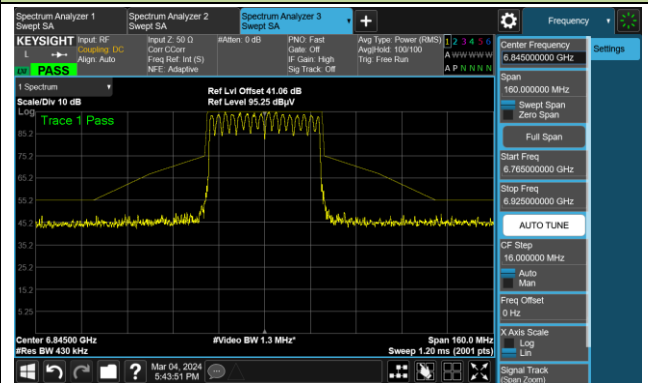

802.11be-EHT40

Channel 123 (6565MHz)

The Reference Level

The Mask Data

Channel 147 (6685MHz)

The Reference Level

The Mask Data

Channel 179 (6845MHz)

The Reference Level

The Mask Data

802.11be-EHT40

Channel 187 (6885MHz)

The Reference Level

The Mask Data

Channel 195 (6925MHz)

The Reference Level