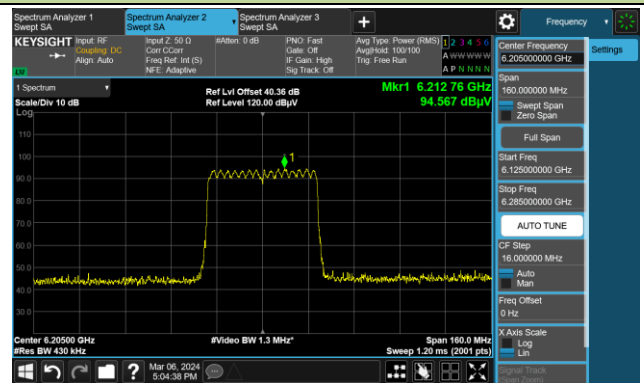

The Reference Level

The Mask Data

Test Site	SIP-AC3	Test Engineer	Barry Wu
Test Date	2024-03-06	Filter	2#

802.11ax-HE20

Channel 1 (5955MHz)

Channel 49 (6195MHz)

Channel 93 (6415MHz)

802.11ax-HE40

Channel 3 (5965MHz)

The Reference Level

The Mask Data

Channel 51 (6205MHz)

The Reference Level

The Mask Data

Channel 91 (6405MHz)

The Reference Level

The Mask Data

802.11ax-HE80

Channel 7 (5985MHz)

The Reference Level

The Mask Data

Channel 55 (6225MHz)

The Reference Level

The Mask Data