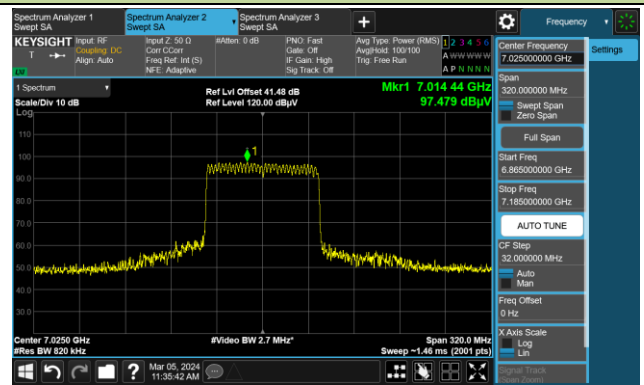

The Reference Level

The Mask Data

Channel 215 (7025MHz)

The Reference Level

The Mask Data

802.11be-EHT160

Channel 47 (6185MHz)

The Reference Level

The Mask Data

Channel 79 (6345MHz)

The Reference Level

The Mask Data

Channel 111 (6505MHz)

The Reference Level

The Mask Data

802.11be-EHT160