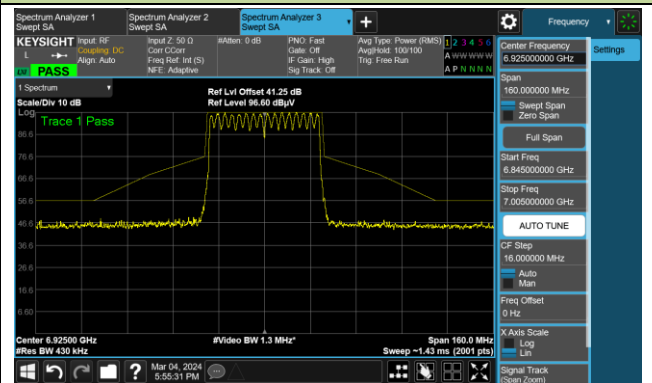

The Reference Level

The Mask Data

802.11be-EHT40

Channel 187 (6885MHz)

The Reference Level

The Mask Data

Channel 195 (6925MHz)

The Reference Level

The Mask Data

Channel 211 (7005MHz)

The Reference Level

The Mask Data

802.11be-EHT40

Channel 227 (7085MHz)

The Reference Level

The Mask Data