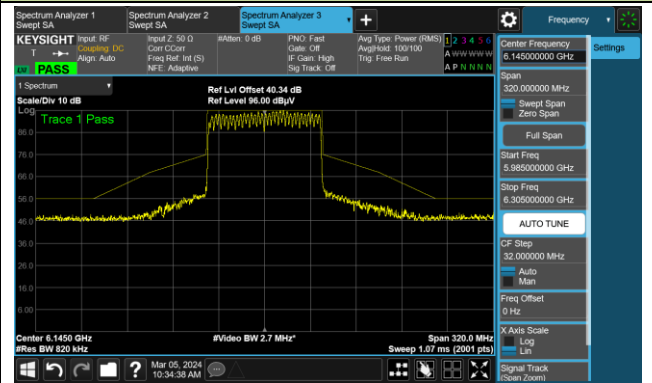

The Reference Level

The Mask Data

802.11be-EHT40

Channel 187 (6885MHz)

The Reference Level

The Mask Data

Channel 195 (6925MHz)

The Reference Level

The Mask Data

Channel 211 (7005MHz)

The Reference Level

The Mask Data

802.11be-EHT40

Channel 227 (7085MHz)

The Reference Level

The Mask Data

802.11be-EHT80

Channel 39 (6145MHz)

The Reference Level

The Mask Data

Channel 55 (6225MHz)

The Reference Level

The Mask Data

Channel 87 (6385MHz)