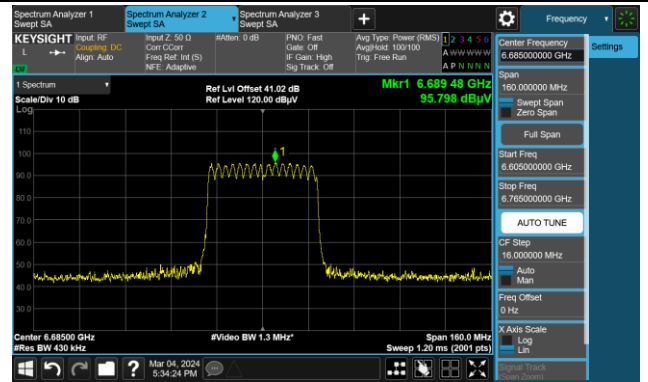

802.11be-EHT40

Channel 123 (6565MHz)

The Reference Level

The Mask Data

Channel 147 (6685MHz)

The Reference Level

The Mask Data

Channel 179 (6845MHz)

The Reference Level

The Mask Data

802.11be-EHT40

Channel 187 (6885MHz)

The Reference Level

The Mask Data

Channel 195 (6925MHz)

The Reference Level