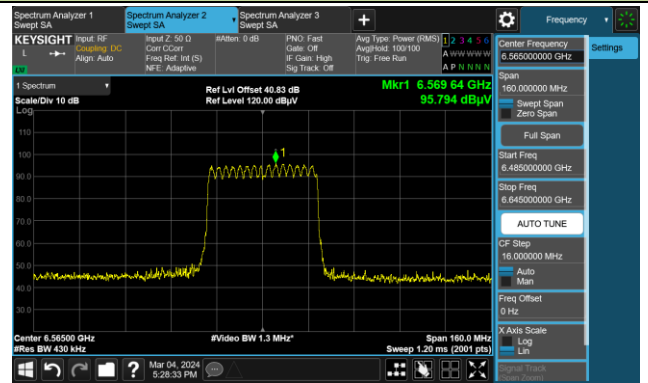

802.11be-EHT40

Channel 123 (6565MHz)

The Reference Level

The Mask Data

Channel 147 (6685MHz)

The Reference Level

The Mask Data

Channel 179 (6845MHz)

The Reference Level

The Mask Data

802.11be-EHT40

Channel 187 (6885MHz)

The Reference Level

The Mask Data

Channel 195 (6925MHz)

The Reference Level