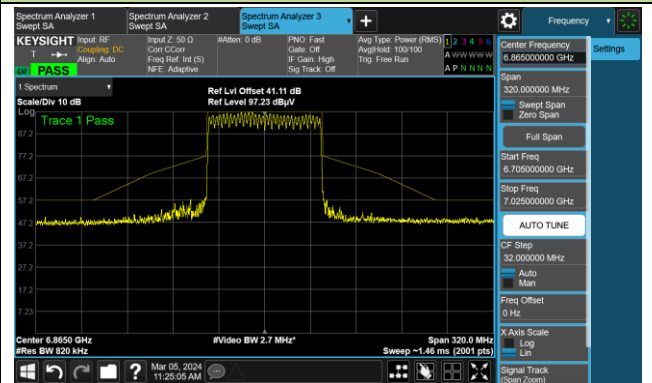

The Mask Data

Channel 135 (6625MHz)

The Reference Level

The Mask Data

802.11be-EHT80

Channel 151 (6705MHz)

The Reference Level

The Mask Data

Channel 167 (6785MHz)

The Reference Level

The Mask Data

Channel 183 (6865MHz)

The Reference Level

The Mask Data

802.11be-EHT80

Channel 199 (6945MHz)

The Reference Level

The Mask Data

Channel 215 (7025MHz)

The Reference Level

The Mask Data

802.11be-EHT160

Channel 47 (6185MHz)

The Reference Level