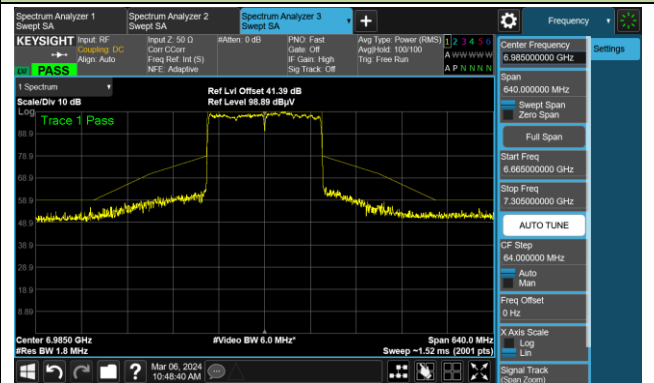

The Mask Data

Channel 79 (6345MHz)

The Reference Level

The Mask Data

Channel 111 (6505MHz)

The Reference Level

The Mask Data

802.11be-EHT160

Channel 143 (6665MHz)

The Reference Level

The Mask Data

Channel 175 (6825MHz)

The Reference Level

The Mask Data

Channel 207 (6985MHz)

The Reference Level

The Mask Data

802.11be-EHT320-1

Channel 95 (6425MHz)

The Reference Level

The Mask Data

Channel 159 (6745MHz)

The Reference Level

The Mask Data