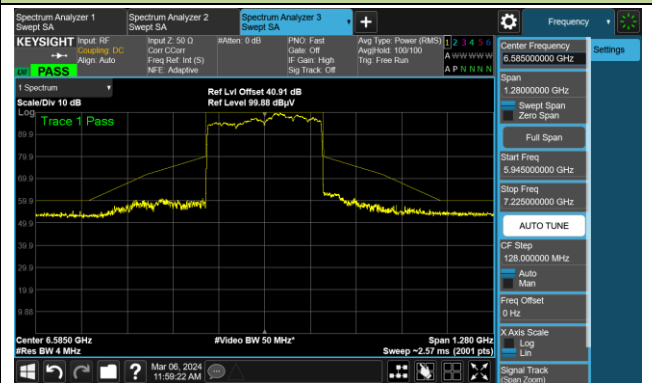

The Mask Data

802.11be-EHT320-1

Channel 95 (6425MHz)

The Reference Level

The Mask Data

Channel 159 (6745MHz)

The Reference Level

The Mask Data

802.11be-EHT320-2

Channel 63 (6265MHz)

The Reference Level

The Mask Data

Channel 127 (6585MHz)

The Reference Level

The Mask Data

Channel 191 (6905MHz)

The Reference Level

The Mask Data

Test Site	SIP-AC3	Test Engineer	Barry Wu
Test Date	2024-03-06	Filter	2#

802.11ax-HE20

Channel 1 (5955MHz)

Channel 49 (6195MHz)

Channel 93 (6415MHz)

802.11ax-HE40