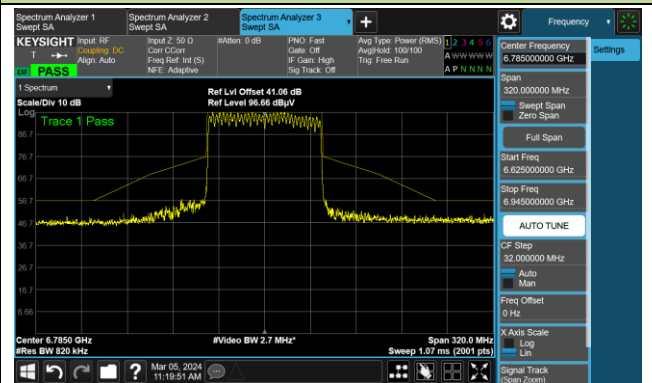

The Reference Level

The Mask Data

802.11be-EHT80

Channel 103 (6465MHz)

The Reference Level

The Mask Data

Channel 119 (6545MHz)

The Reference Level

The Mask Data

Channel 135 (6625MHz)

The Reference Level

The Mask Data

802.11be-EHT80

Channel 151 (6705MHz)

The Reference Level

The Mask Data

Channel 167 (6785MHz)

The Reference Level

The Mask Data

Channel 183 (6865MHz)

The Reference Level

The Mask Data

802.11be-EHT80

Channel 199 (6945MHz)