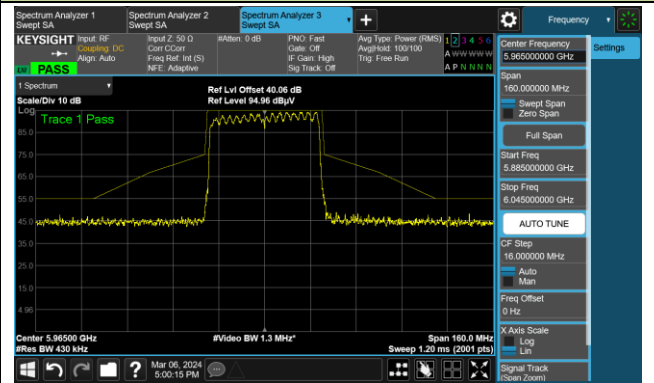

802.11be-EHT320-2

Channel 63 (6265MHz)

The Reference Level

The Mask Data

Channel 127 (6585MHz)

The Reference Level

The Mask Data

Channel 191 (6905MHz)

The Reference Level

The Mask Data

Test Site	SIP-AC3	Test Engineer	Barry Wu
Test Date	2024-03-06	Filter	2#

802.11ax-HE20

Channel 1 (5955MHz)

Channel 49 (6195MHz)

Channel 93 (6415MHz)

802.11ax-HE40

Channel 3 (5965MHz)

The Reference Level

The Mask Data

Channel 51 (6205MHz)

The Reference Level

The Mask Data

Channel 91 (6405MHz)

The Reference Level