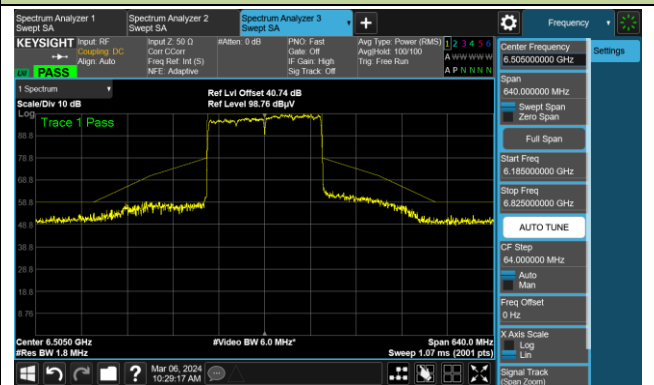

The Reference Level

The Mask Data

Channel 215 (7025MHz)

The Reference Level

The Mask Data

802.11be-EHT160

Channel 47 (6185MHz)

The Reference Level

The Mask Data

Channel 79 (6345MHz)

The Reference Level

The Mask Data

Channel 111 (6505MHz)

The Reference Level

The Mask Data

802.11be-EHT160

Channel 143 (6665MHz)

The Reference Level

The Mask Data

Channel 175 (6825MHz)

The Reference Level

The Mask Data

Channel 207 (6985MHz)

The Reference Level