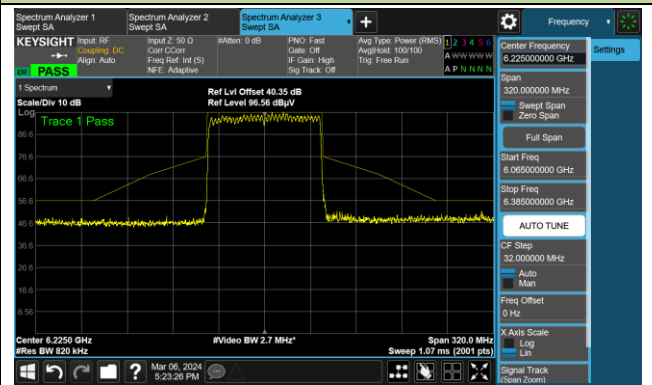

Channel 3 (5965MHz)

The Reference Level

The Mask Data

Channel 51 (6205MHz)

The Reference Level

The Mask Data

Channel 91 (6405MHz)

The Reference Level

The Mask Data

802.11ax-HE80

Channel 7 (5985MHz)

The Reference Level

The Mask Data

Channel 55 (6225MHz)

The Reference Level

The Mask Data

Channel 87 (6385MHz)

The Reference Level

The Mask Data