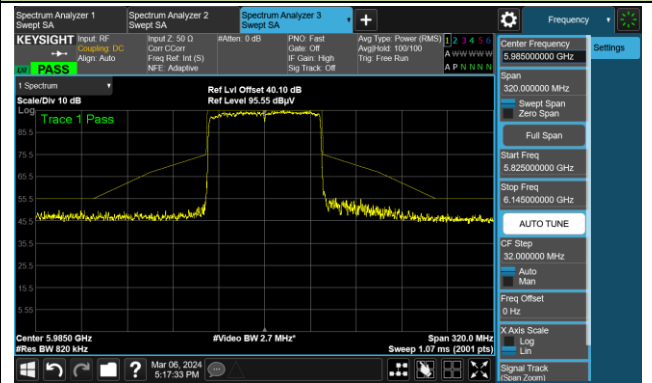

Channel 3 (5965MHz)

The Reference Level

The Mask Data

Channel 51 (6205MHz)

The Reference Level

The Mask Data

Channel 91 (6405MHz)

The Reference Level

The Mask Data

802.11ax-HE80

Channel 7 (5985MHz)

The Reference Level

The Mask Data

Channel 55 (6225MHz)

The Reference Level

The Mask Data

Channel 87 (6385MHz)

The Reference Level

The Mask Data