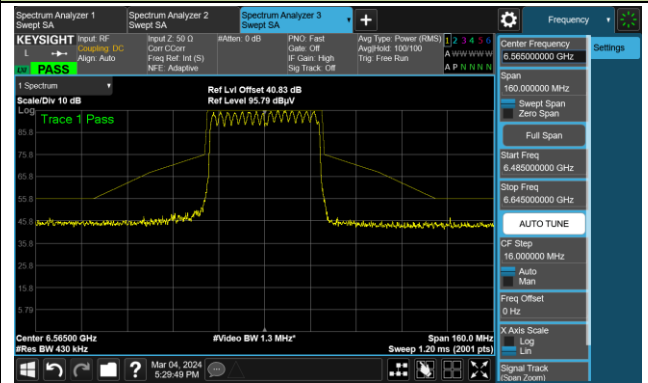

802.11be-EHT40

Channel 123 (6565MHz)

The Reference Level

The Mask Data

Channel 147 (6685MHz)

The Reference Level

The Mask Data

Channel 179 (6845MHz)

The Reference Level

The Mask Data

802.11be-EHT40

Channel 187 (6885MHz)

The Reference Level

The Mask Data

Channel 195 (6925MHz)

The Reference Level