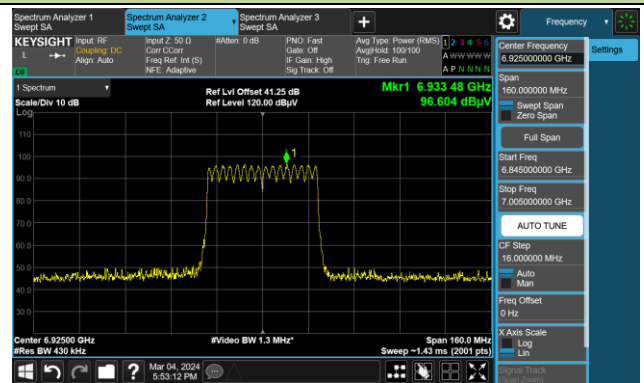

The Reference Level

The Mask Data

802.11be-EHT40

Channel 187 (6885MHz)

The Reference Level

The Mask Data

Channel 195 (6925MHz)

The Reference Level

The Mask Data

Channel 211 (7005MHz)

The Reference Level

The Mask Data

802.11be-EHT40

Channel 227 (7085MHz)

The Reference Level

The Mask Data