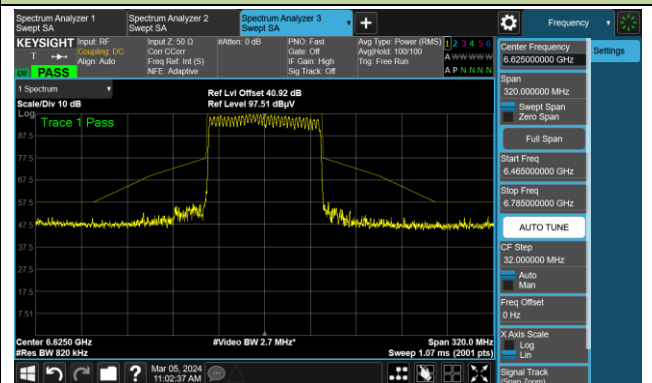

The Reference Level

The Mask Data

802.11be-EHT80

Channel 103 (6465MHz)

The Reference Level

The Mask Data

Channel 119 (6545MHz)

The Reference Level

The Mask Data

Channel 135 (6625MHz)

The Reference Level

The Mask Data

802.11be-EHT80

Channel 151 (6705MHz)

The Reference Level

The Mask Data

Channel 167 (6785MHz)

The Reference Level

The Mask Data

Channel 183 (6865MHz)

The Reference Level

The Mask Data

802.11be-EHT80

Channel 199 (6945MHz)