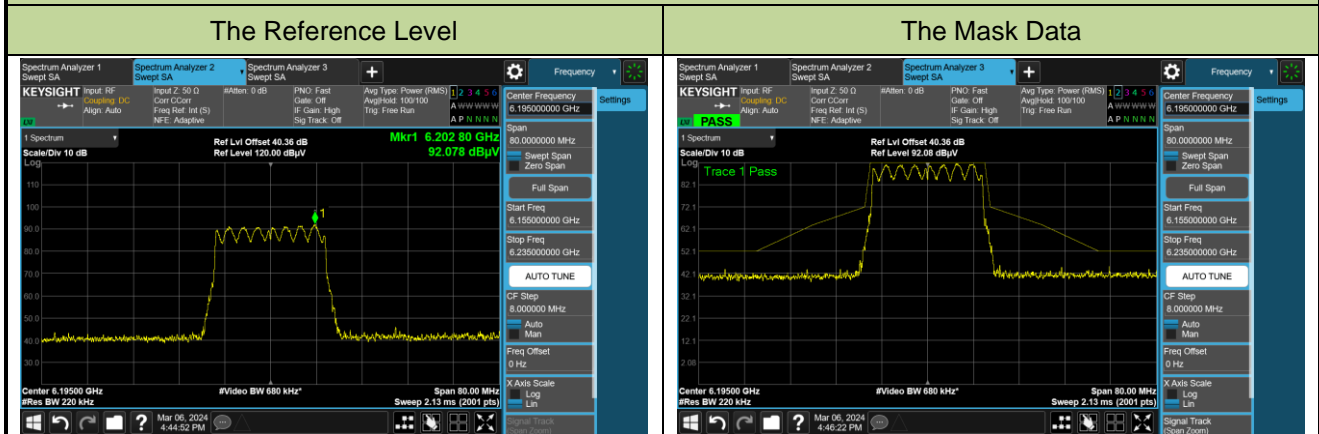

802.11be-EHT320-2

Channel 63 (6265MHz)

The Reference Level

The Mask Data

Channel 127 (6585MHz)

The Reference Level

The Mask Data

Channel 191 (6905MHz)

The Reference Level

The Mask Data

Test Site	SIP-AC3	Test Engineer	Barry Wu
Test Date	2024-03-06	Filter	2#

802.11ax-HE20

Channel 1 (5955MHz)

Channel 49 (6195MHz)

Channel 93 (6415MHz)

802.11ax-HE40

Channel 3 (5965MHz)

The Reference Level

The Mask Data

Channel 51 (6205MHz)

The Reference Level

The Mask Data

Channel 91 (6405MHz)

The Reference Level