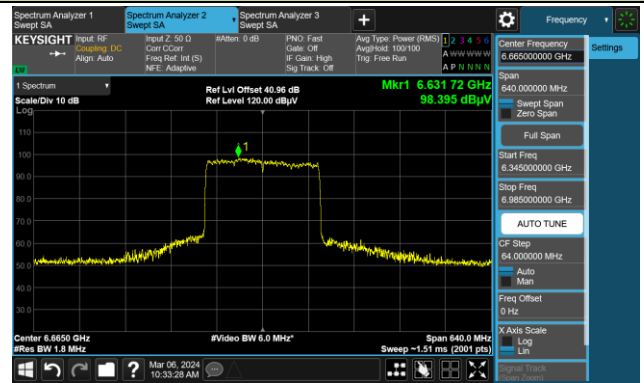

The Reference Level

The Mask Data

Channel 215 (7025MHz)

The Reference Level

The Mask Data

802.11be-EHT160

Channel 47 (6185MHz)

The Reference Level

The Mask Data

Channel 79 (6345MHz)

The Reference Level

The Mask Data

Channel 111 (6505MHz)

The Reference Level

The Mask Data

802.11be-EHT160

Channel 143 (6665MHz)

The Reference Level

The Mask Data

Channel 175 (6825MHz)

The Reference Level

The Mask Data

Channel 207 (6985MHz)

The Reference Level