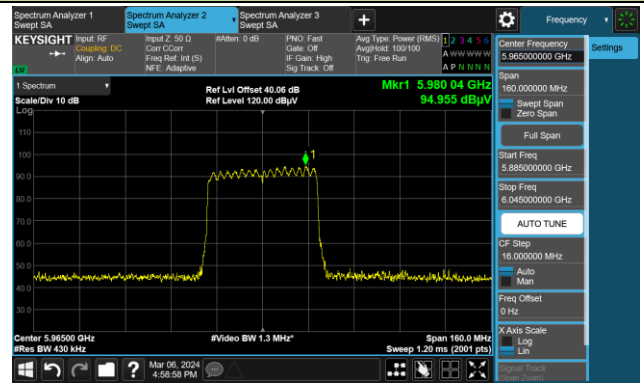

The Reference Level

The Mask Data

Test Site	SIP-AC3	Test Engineer	Barry Wu
Test Date	2024-03-06	Filter	2#

802.11ax-HE20

Channel 1 (5955MHz)

Channel 49 (6195MHz)

Channel 93 (6415MHz)

802.11ax-HE40

Channel 3 (5965MHz)

The Reference Level

The Mask Data

Channel 51 (6205MHz)

The Reference Level

The Mask Data

Channel 91 (6405MHz)

The Reference Level