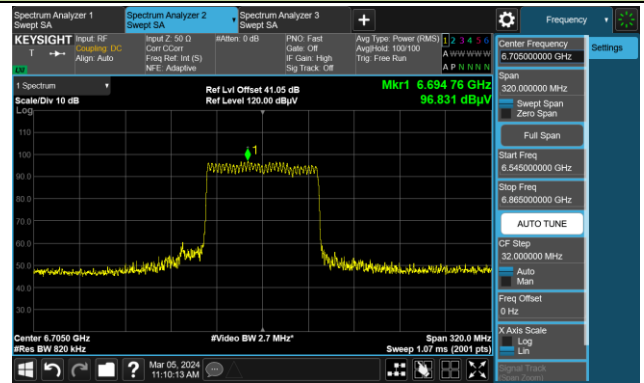

The Mask Data

Channel 135 (6625MHz)

The Reference Level

The Mask Data

802.11be-EHT80

Channel 151 (6705MHz)

The Reference Level

The Mask Data

Channel 167 (6785MHz)

The Reference Level

The Mask Data

Channel 183 (6865MHz)

The Reference Level

The Mask Data

802.11be-EHT80

Channel 199 (6945MHz)