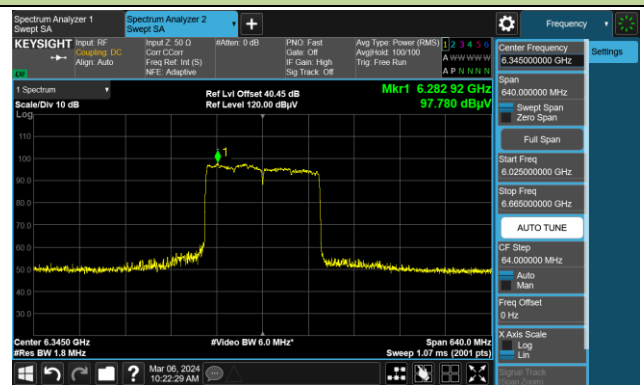

Channel 167 (6785MHz)

The Reference Level

The Mask Data

Channel 183 (6865MHz)

The Reference Level

The Mask Data

802.11be-EHT80

Channel 199 (6945MHz)

The Reference Level

The Mask Data

Channel 215 (7025MHz)

The Reference Level

The Mask Data

802.11be-EHT160

Channel 47 (6185MHz)

The Reference Level

The Mask Data

Channel 79 (6345MHz)

The Reference Level

The Mask Data

Channel 111 (6505MHz)

The Reference Level

The Mask Data

802.11be-EHT160