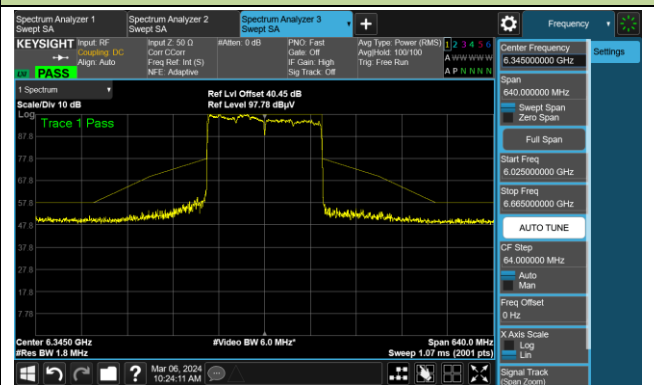

The Reference Level

The Mask Data

Channel 215 (7025MHz)

The Reference Level

The Mask Data

802.11be-EHT160

Channel 47 (6185MHz)

The Reference Level

The Mask Data

Channel 79 (6345MHz)

The Reference Level

The Mask Data

Channel 111 (6505MHz)

The Reference Level

The Mask Data

802.11be-EHT160

Channel 143 (6665MHz)

The Reference Level

The Mask Data

Channel 175 (6825MHz)

The Reference Level

The Mask Data

Channel 207 (6985MHz)

The Reference Level