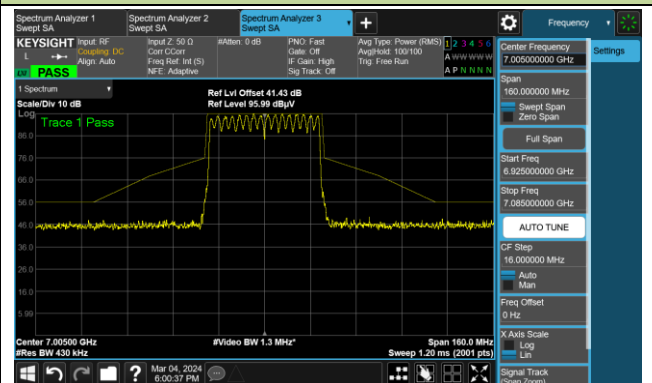

The Mask Data

Channel 211 (7005MHz)

The Reference Level

The Mask Data

802.11be-EHT40

Channel 227 (7085MHz)

The Reference Level

The Mask Data

802.11be-EHT80

Channel 39 (6145MHz)

The Reference Level

The Mask Data

Channel 55 (6225MHz)

The Reference Level

The Mask Data

Channel 87 (6385MHz)