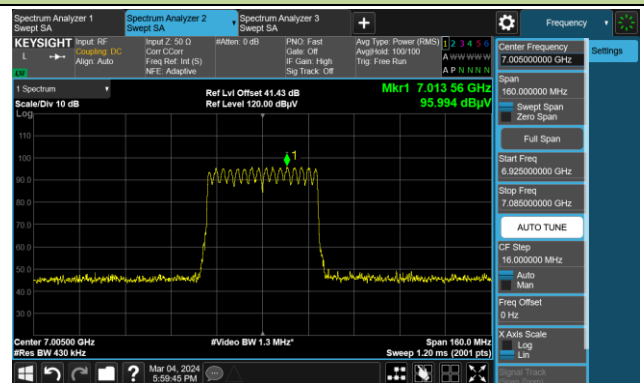

The Reference Level

The Mask Data

802.11be-EHT40

Channel 187 (6885MHz)

The Reference Level

The Mask Data

Channel 195 (6925MHz)

The Reference Level

The Mask Data

Channel 211 (7005MHz)

The Reference Level

The Mask Data

802.11be-EHT40

Channel 227 (7085MHz)

The Reference Level

The Mask Data