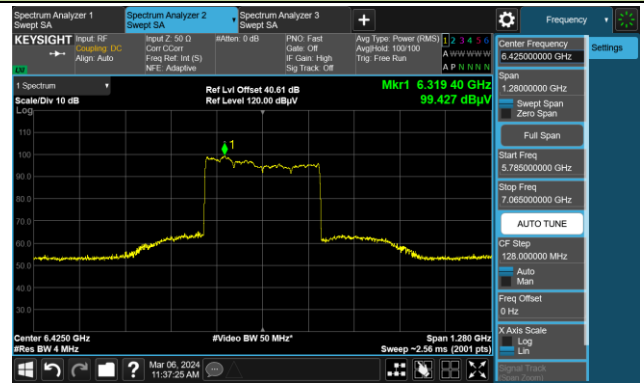

The Mask Data

Channel 79 (6345MHz)

The Reference Level

The Mask Data

Channel 111 (6505MHz)

The Reference Level

The Mask Data

802.11be-EHT160

Channel 143 (6665MHz)

The Reference Level

The Mask Data

Channel 175 (6825MHz)

The Reference Level

The Mask Data

Channel 207 (6985MHz)

The Reference Level

The Mask Data

802.11be-EHT320-1

Channel 95 (6425MHz)

The Reference Level

The Mask Data

Channel 159 (6745MHz)

The Reference Level

The Mask Data