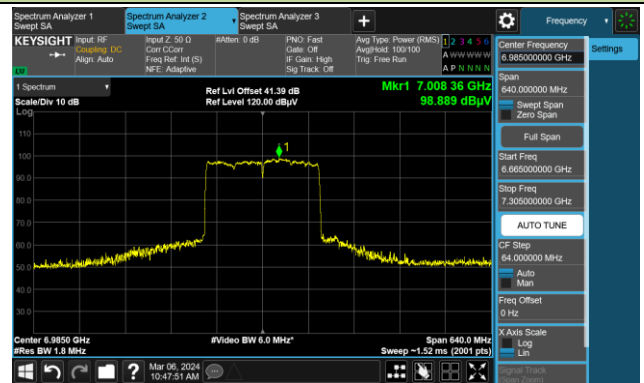

Channel 143 (6665MHz)

The Reference Level

The Mask Data

Channel 175 (6825MHz)

The Reference Level

The Mask Data

Channel 207 (6985MHz)

The Reference Level

The Mask Data

802.11be-EHT320-1

Channel 95 (6425MHz)

The Reference Level

The Mask Data

Channel 159 (6745MHz)

The Reference Level

The Mask Data