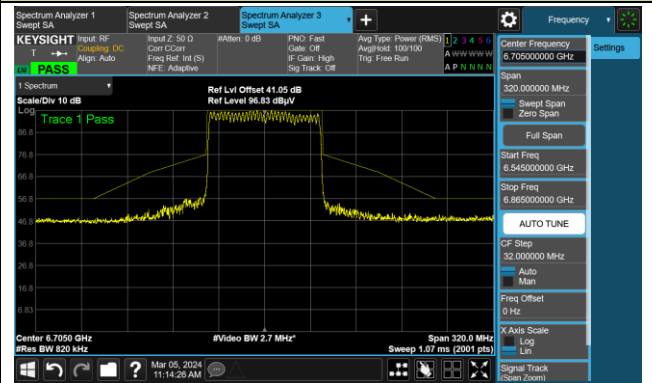

The Reference Level

The Mask Data

802.11be-EHT80

Channel 103 (6465MHz)

The Reference Level

The Mask Data

Channel 119 (6545MHz)

The Reference Level

The Mask Data

Channel 135 (6625MHz)

The Reference Level

The Mask Data

802.11be-EHT80

Channel 151 (6705MHz)

The Reference Level

The Mask Data

Channel 167 (6785MHz)

The Reference Level

The Mask Data

Channel 183 (6865MHz)

The Reference Level

The Mask Data

802.11be-EHT80

Channel 199 (6945MHz)