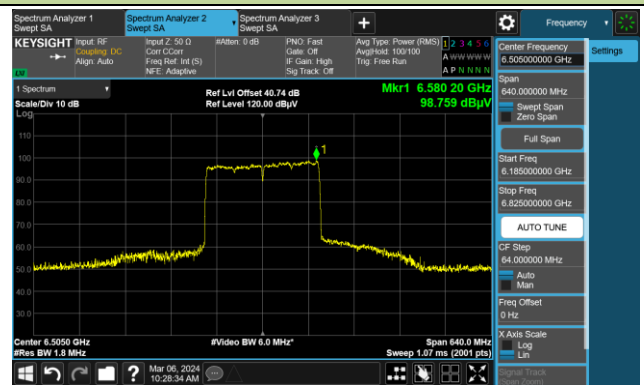

The Reference Level

The Mask Data

Channel 215 (7025MHz)

The Reference Level

The Mask Data

802.11be-EHT160

Channel 47 (6185MHz)

The Reference Level

The Mask Data

Channel 79 (6345MHz)

The Reference Level

The Mask Data

Channel 111 (6505MHz)

The Reference Level

The Mask Data

802.11be-EHT160

Channel 143 (6665MHz)

The Reference Level

The Mask Data

Channel 175 (6825MHz)

The Reference Level

The Mask Data

Channel 207 (6985MHz)

The Reference Level