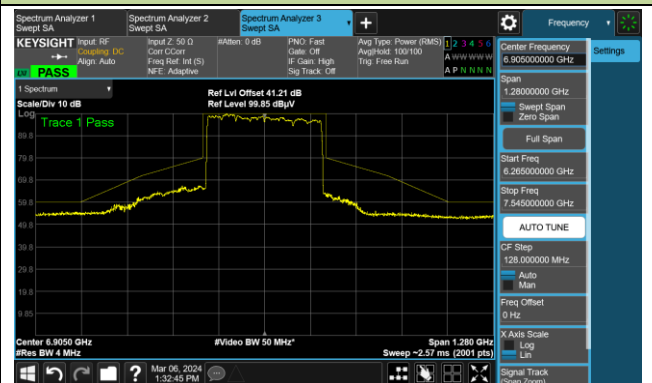

The Mask Data

802.11be-EHT320-1

Channel 95 (6425MHz)

The Reference Level

The Mask Data

Channel 159 (6745MHz)

The Reference Level

The Mask Data

802.11be-EHT320-2

Channel 63 (6265MHz)

The Reference Level

The Mask Data

Channel 127 (6585MHz)

The Reference Level

The Mask Data

Channel 191 (6905MHz)

The Reference Level

The Mask Data

Test Site	SIP-AC3	Test Engineer	Barry Wu
Test Date	2024-03-06	Filter	2#

802.11ax-HE20

Channel 1 (5955MHz)

Channel 49 (6195MHz)

Channel 93 (6415MHz)

802.11ax-HE40