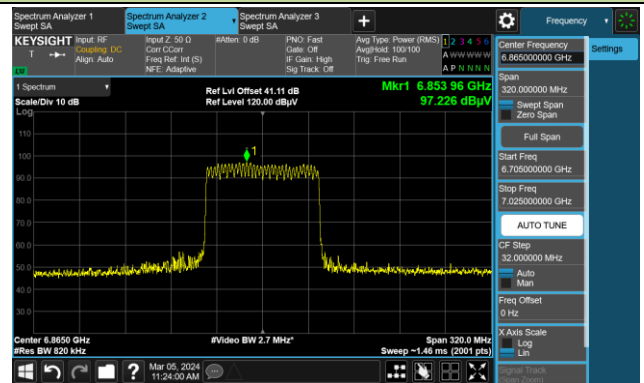

Channel 167 (6785MHz)

The Reference Level

The Mask Data

Channel 183 (6865MHz)

The Reference Level

The Mask Data

802.11be-EHT80

Channel 199 (6945MHz)

The Reference Level

The Mask Data

Channel 215 (7025MHz)

The Reference Level

The Mask Data

802.11be-EHT160

Channel 47 (6185MHz)

The Reference Level