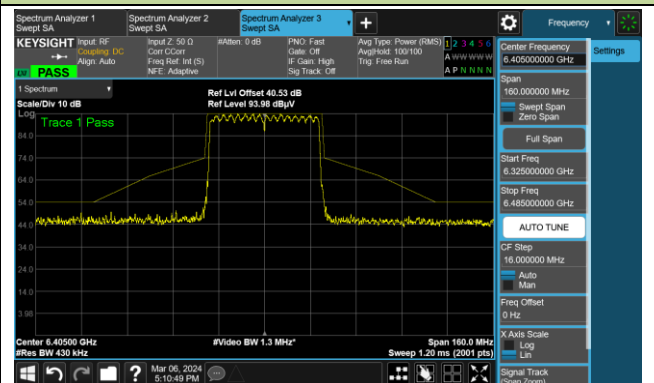

The Reference Level

The Mask Data

Test Site	SIP-AC3	Test Engineer	Barry Wu
Test Date	2024-03-06	Filter	2#

802.11ax-HE20

Channel 1 (5955MHz)

Channel 49 (6195MHz)

Channel 93 (6415MHz)

802.11ax-HE40

Channel 3 (5965MHz)

The Reference Level

The Mask Data

Channel 51 (6205MHz)

The Reference Level

The Mask Data

Channel 91 (6405MHz)

The Reference Level

The Mask Data

802.11ax-HE80

Channel 7 (5985MHz)

The Reference Level

The Mask Data

Channel 55 (6225MHz)

The Reference Level

The Mask Data