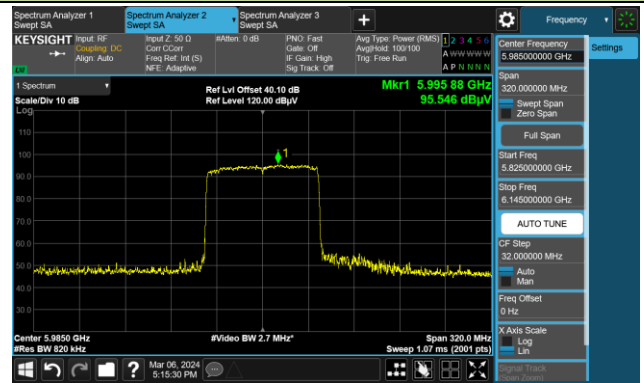

The Reference Level

The Mask Data

Test Site	SIP-AC3	Test Engineer	Barry Wu
Test Date	2024-03-06	Filter	2#

802.11ax-HE20

Channel 1 (5955MHz)

Channel 49 (6195MHz)

Channel 93 (6415MHz)

802.11ax-HE40

Channel 3 (5965MHz)

The Reference Level

The Mask Data

Channel 51 (6205MHz)

The Reference Level

The Mask Data

Channel 91 (6405MHz)

The Reference Level

The Mask Data

802.11ax-HE80

Channel 7 (5985MHz)

The Reference Level

The Mask Data

Channel 55 (6225MHz)

The Reference Level

The Mask Data