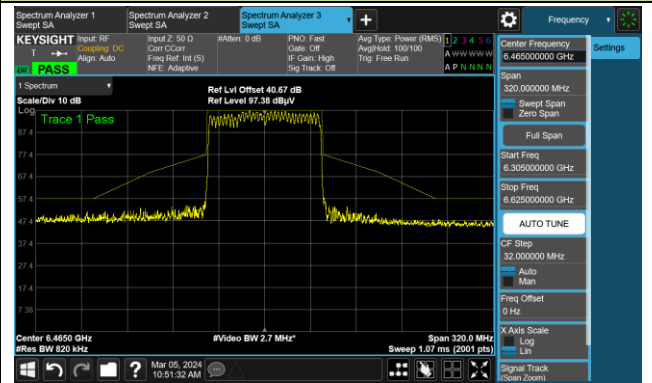

802.11be-EHT80

Channel 39 (6145MHz)

The Reference Level

The Mask Data

Channel 55 (6225MHz)

The Reference Level

The Mask Data

Channel 87 (6385MHz)

The Reference Level

The Mask Data

802.11be-EHT80

Channel 103 (6465MHz)

The Reference Level

The Mask Data

Channel 119 (6545MHz)

The Reference Level

The Mask Data

Channel 135 (6625MHz)

The Reference Level

The Mask Data

802.11be-EHT80

Channel 151 (6705MHz)

The Reference Level

The Mask Data