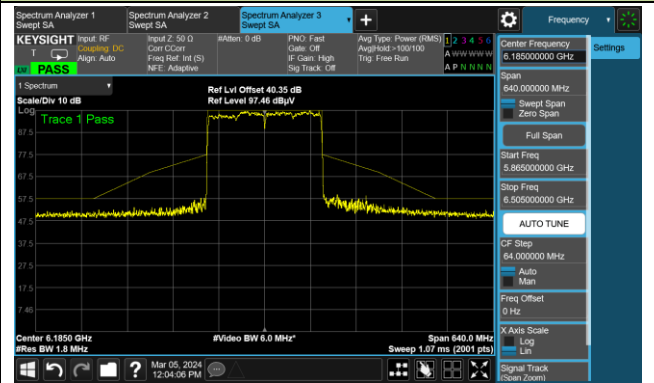

Channel 167 (6785MHz)

The Reference Level

The Mask Data

Channel 183 (6865MHz)

The Reference Level

The Mask Data

802.11be-EHT80

Channel 199 (6945MHz)

The Reference Level

The Mask Data

Channel 215 (7025MHz)

The Reference Level

The Mask Data

802.11be-EHT160

Channel 47 (6185MHz)

The Reference Level

The Mask Data

Channel 79 (6345MHz)

The Reference Level

The Mask Data

Channel 111 (6505MHz)

The Reference Level

The Mask Data

802.11be-EHT160