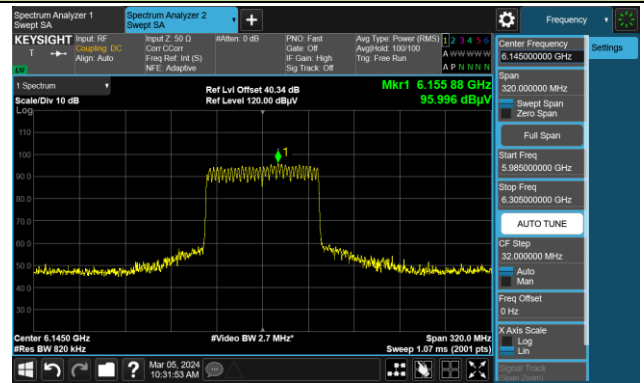

The Mask Data

Channel 211 (7005MHz)

The Reference Level

The Mask Data

802.11be-EHT40

Channel 227 (7085MHz)

The Reference Level

The Mask Data

802.11be-EHT80

Channel 39 (6145MHz)

The Reference Level

The Mask Data

Channel 55 (6225MHz)

The Reference Level

The Mask Data

Channel 87 (6385MHz)