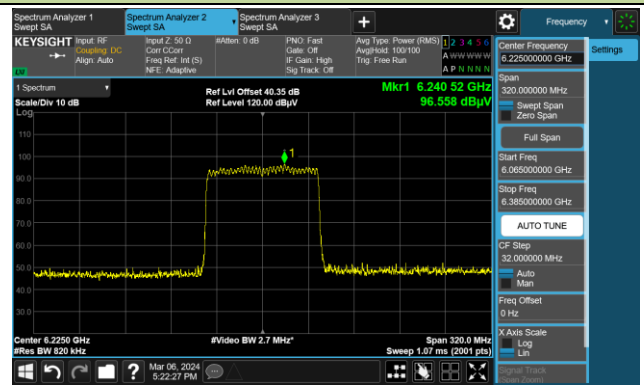

Channel 3 (5965MHz)

The Reference Level

The Mask Data

Channel 51 (6205MHz)

The Reference Level

The Mask Data

Channel 91 (6405MHz)

The Reference Level

The Mask Data

802.11ax-HE80

Channel 7 (5985MHz)

The Reference Level

The Mask Data

Channel 55 (6225MHz)

The Reference Level

The Mask Data

Channel 87 (6385MHz)

The Reference Level

The Mask Data