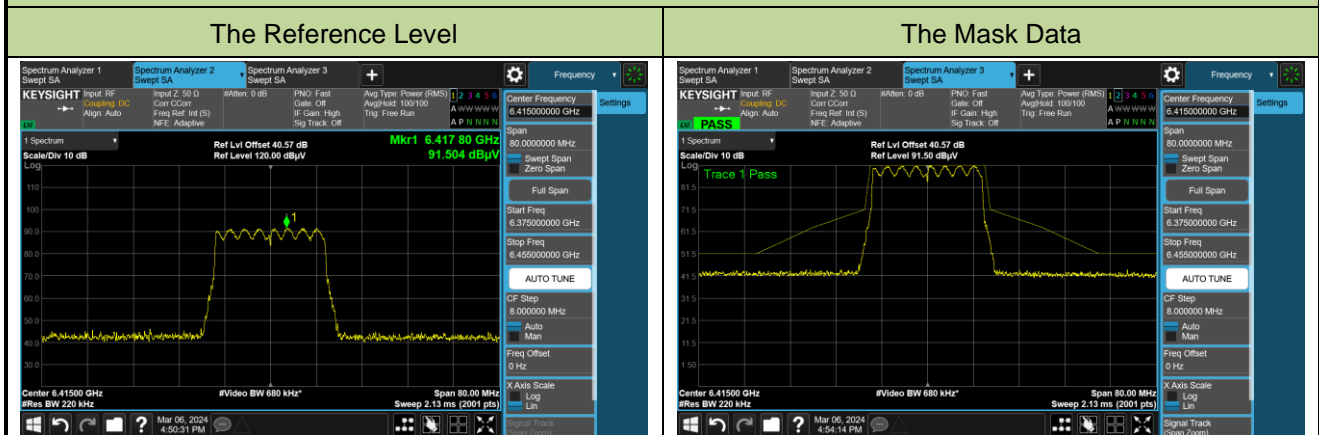

802.11be-EHT320-2

Channel 63 (6265MHz)

The Reference Level

The Mask Data

Channel 127 (6585MHz)

The Reference Level

The Mask Data

Channel 191 (6905MHz)

The Reference Level

The Mask Data

Test Site	SIP-AC3	Test Engineer	Barry Wu
Test Date	2024-03-06	Filter	2#

802.11ax-HE20

Channel 1 (5955MHz)

Channel 49 (6195MHz)

Channel 93 (6415MHz)

802.11ax-HE40

Channel 3 (5965MHz)

The Reference Level

The Mask Data

Channel 51 (6205MHz)

The Reference Level

The Mask Data

Channel 91 (6405MHz)

The Reference Level

The Mask Data

802.11ax-HE80

Channel 7 (5985MHz)

The Reference Level

The Mask Data

Channel 55 (6225MHz)

The Reference Level

The Mask Data