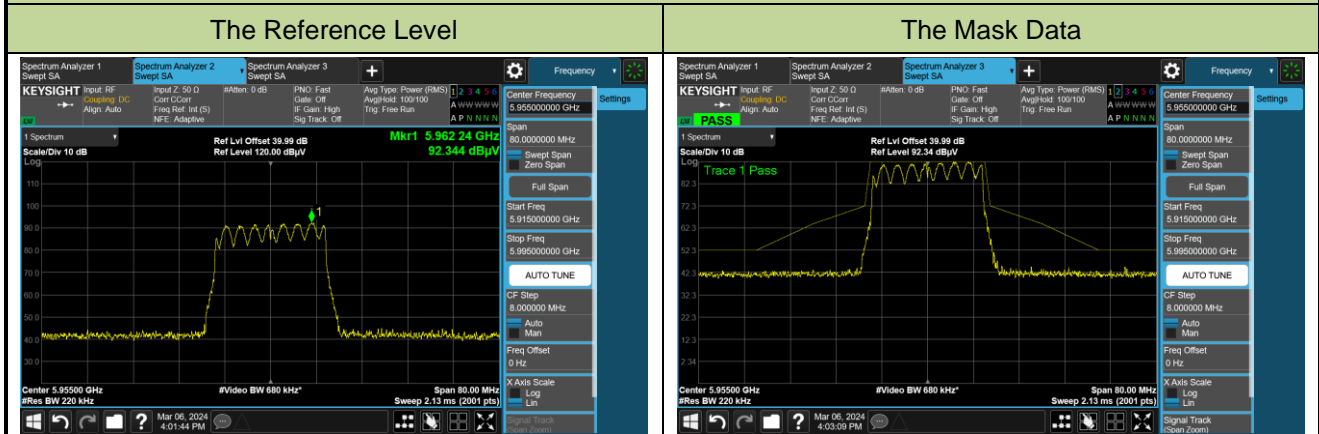

802.11be-EHT320-2

Channel 63 (6265MHz)

The Reference Level

The Mask Data

Channel 127 (6585MHz)

The Reference Level

The Mask Data

Channel 191 (6905MHz)

The Reference Level

The Mask Data

Test Site	SIP-AC3	Test Engineer	Barry Wu
Test Date	2024-03-06	Filter	2#

802.11ax-HE20

Channel 1 (5955MHz)

Channel 49 (6195MHz)

Channel 93 (6415MHz)

802.11ax-HE40

Channel 3 (5965MHz)

The Reference Level

The Mask Data

Channel 51 (6205MHz)

The Reference Level

The Mask Data

Channel 91 (6405MHz)

The Reference Level