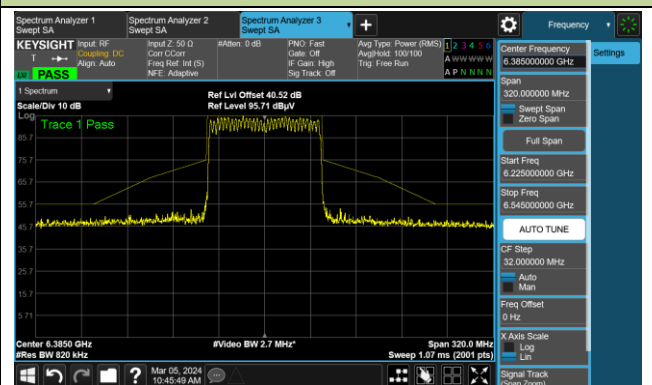

The Mask Data

Channel 211 (7005MHz)

The Reference Level

The Mask Data

802.11be-EHT40

Channel 227 (7085MHz)

The Reference Level

The Mask Data

802.11be-EHT80

Channel 39 (6145MHz)

The Reference Level

The Mask Data

Channel 55 (6225MHz)

The Reference Level

The Mask Data

Channel 87 (6385MHz)

The Reference Level

The Mask Data

802.11be-EHT80

Channel 103 (6465MHz)

The Reference Level

The Mask Data

Channel 119 (6545MHz)

The Reference Level