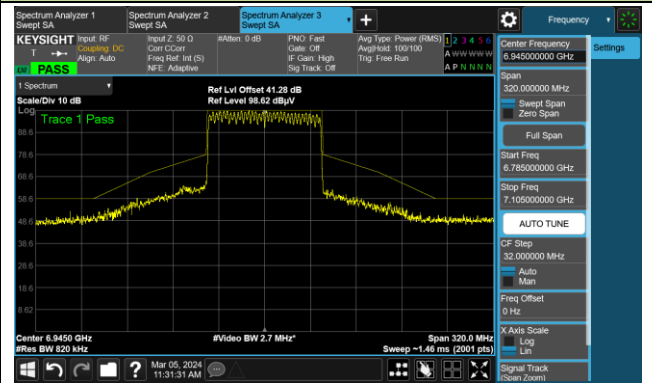

The Mask Data

Channel 135 (6625MHz)

The Reference Level

The Mask Data

802.11be-EHT80

Channel 151 (6705MHz)

The Reference Level

The Mask Data

Channel 167 (6785MHz)

The Reference Level

The Mask Data

Channel 183 (6865MHz)

The Reference Level

The Mask Data

802.11be-EHT80

Channel 199 (6945MHz)

The Reference Level

The Mask Data

Channel 215 (7025MHz)

The Reference Level

The Mask Data

802.11be-EHT160

Channel 47 (6185MHz)

The Reference Level