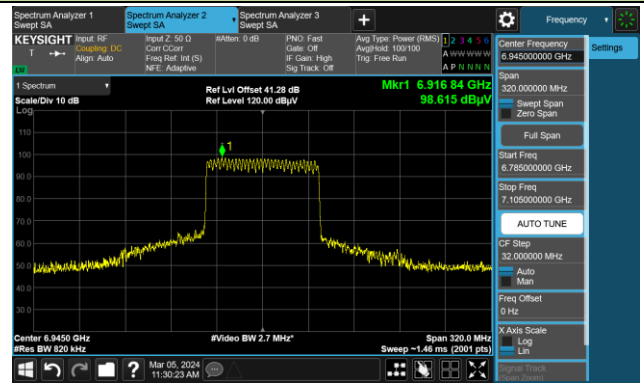

Channel 167 (6785MHz)

The Reference Level

The Mask Data

Channel 183 (6865MHz)

The Reference Level

The Mask Data

802.11be-EHT80

Channel 199 (6945MHz)

The Reference Level

The Mask Data

Channel 215 (7025MHz)

The Reference Level

The Mask Data

802.11be-EHT160

Channel 47 (6185MHz)

The Reference Level