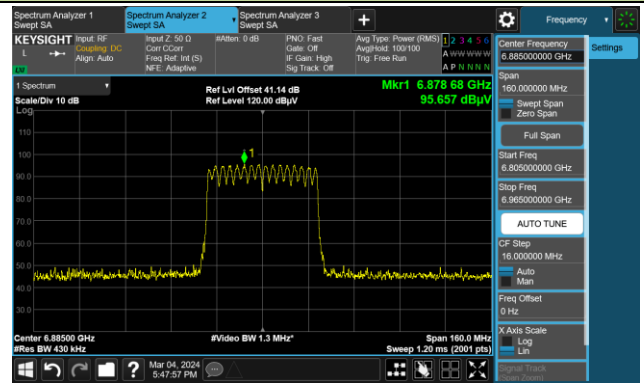

The Reference Level

The Mask Data

802.11be-EHT40

Channel 187 (6885MHz)

The Reference Level

The Mask Data

Channel 195 (6925MHz)

The Reference Level

The Mask Data

Channel 211 (7005MHz)

The Reference Level

The Mask Data

802.11be-EHT40

Channel 227 (7085MHz)

The Reference Level

The Mask Data