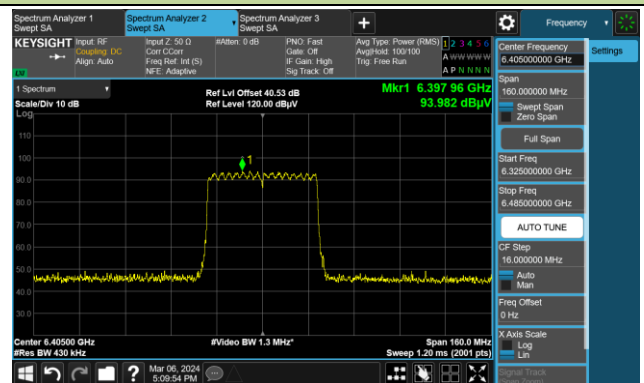

The Reference Level

The Mask Data

Test Site	SIP-AC3	Test Engineer	Barry Wu
Test Date	2024-03-06	Filter	2#

802.11ax-HE20

Channel 1 (5955MHz)

Channel 49 (6195MHz)

Channel 93 (6415MHz)

802.11ax-HE40

Channel 3 (5965MHz)

The Reference Level

The Mask Data

Channel 51 (6205MHz)

The Reference Level

The Mask Data

Channel 91 (6405MHz)

The Reference Level

The Mask Data

802.11ax-HE80

Channel 7 (5985MHz)

The Reference Level

The Mask Data

Channel 55 (6225MHz)

The Reference Level

The Mask Data