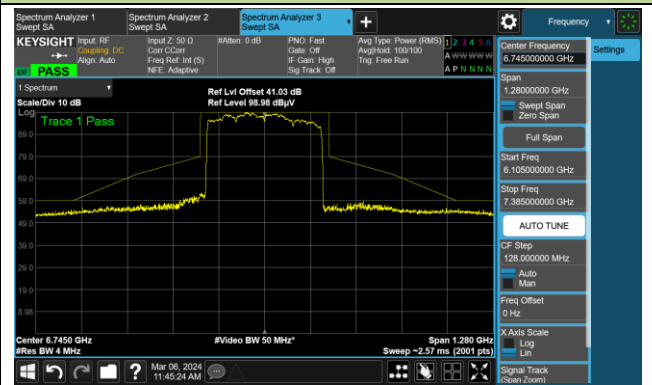

Channel 143 (6665MHz)

The Reference Level

The Mask Data

Channel 175 (6825MHz)

The Reference Level

The Mask Data

Channel 207 (6985MHz)

The Reference Level

The Mask Data

802.11be-EHT320-1

Channel 95 (6425MHz)

The Reference Level

The Mask Data

Channel 159 (6745MHz)

The Reference Level

The Mask Data

802.11be-EHT320-2

Channel 63 (6265MHz)

The Reference Level

The Mask Data

Channel 127 (6585MHz)

The Reference Level

The Mask Data

Channel 191 (6905MHz)

The Reference Level

The Mask Data

Test Site	SIP-AC3	Test Engineer	Barry Wu
Test Date	2024-03-06	Filter	2#

802.11ax-HE20

Channel 1 (5955MHz)

Channel 49 (6195MHz)

Channel 93 (6415MHz)

802.11ax-HE40