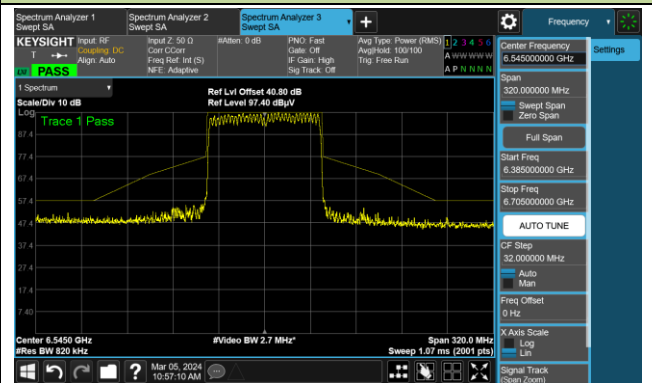

802.11be-EHT80

Channel 39 (6145MHz)

The Reference Level

The Mask Data

Channel 55 (6225MHz)

The Reference Level

The Mask Data

Channel 87 (6385MHz)

The Reference Level

The Mask Data

802.11be-EHT80

Channel 103 (6465MHz)

The Reference Level

The Mask Data

Channel 119 (6545MHz)

The Reference Level

The Mask Data

Channel 135 (6625MHz)

The Reference Level

The Mask Data

802.11be-EHT80

Channel 151 (6705MHz)

The Reference Level

The Mask Data