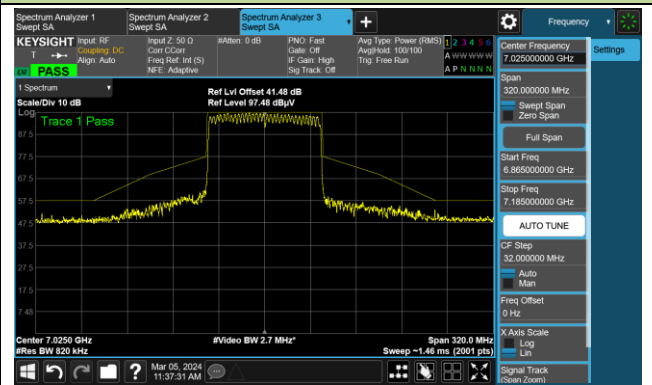

Channel 167 (6785MHz)

The Reference Level

The Mask Data

Channel 183 (6865MHz)

The Reference Level

The Mask Data

802.11be-EHT80

Channel 199 (6945MHz)

The Reference Level

The Mask Data

Channel 215 (7025MHz)

The Reference Level

The Mask Data

802.11be-EHT160

Channel 47 (6185MHz)

The Reference Level

The Mask Data

Channel 79 (6345MHz)

The Reference Level

The Mask Data

Channel 111 (6505MHz)

The Reference Level

The Mask Data

802.11be-EHT160