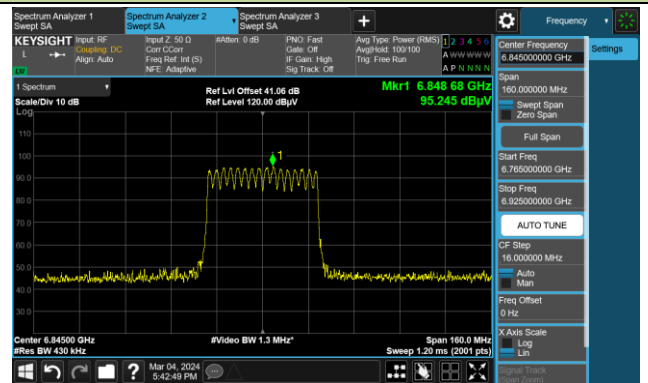

802.11be-EHT40

Channel 123 (6565MHz)

The Reference Level

The Mask Data

Channel 147 (6685MHz)

The Reference Level

The Mask Data

Channel 179 (6845MHz)

The Reference Level

The Mask Data

802.11be-EHT40

Channel 187 (6885MHz)

The Reference Level

The Mask Data

Channel 195 (6925MHz)

The Reference Level