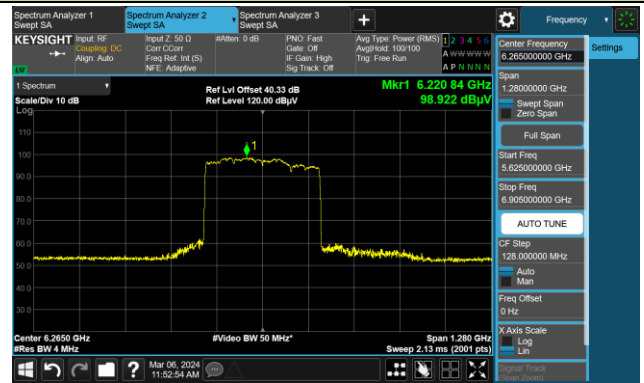

Channel 143 (6665MHz)

The Reference Level

The Mask Data

Channel 175 (6825MHz)

The Reference Level

The Mask Data

Channel 207 (6985MHz)

The Reference Level

The Mask Data

802.11be-EHT320-1

Channel 95 (6425MHz)

The Reference Level

The Mask Data

Channel 159 (6745MHz)

The Reference Level

The Mask Data

802.11be-EHT320-2

Channel 63 (6265MHz)

The Reference Level

The Mask Data

Channel 127 (6585MHz)

The Reference Level

The Mask Data

Channel 191 (6905MHz)

The Reference Level

The Mask Data

Test Site	SIP-AC3	Test Engineer	Barry Wu
Test Date	2024-03-06	Filter	2#

802.11ax-HE20

Channel 1 (5955MHz)

Channel 49 (6195MHz)

Channel 93 (6415MHz)

802.11ax-HE40