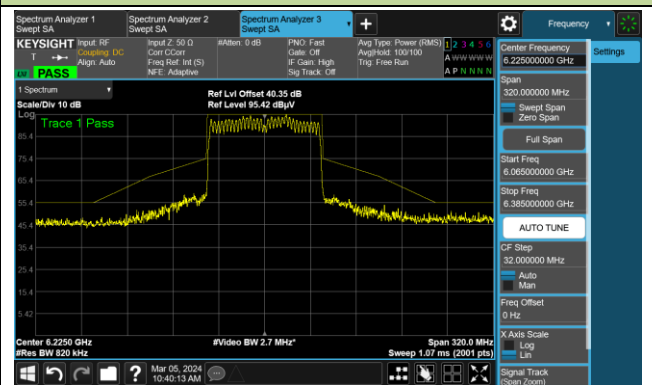

The Mask Data

Channel 211 (7005MHz)

The Reference Level

The Mask Data

802.11be-EHT40

Channel 227 (7085MHz)

The Reference Level

The Mask Data

802.11be-EHT80

Channel 39 (6145MHz)

The Reference Level

The Mask Data

Channel 55 (6225MHz)

The Reference Level

The Mask Data

Channel 87 (6385MHz)

The Reference Level

The Mask Data

802.11be-EHT80

Channel 103 (6465MHz)

The Reference Level

The Mask Data

Channel 119 (6545MHz)

The Reference Level