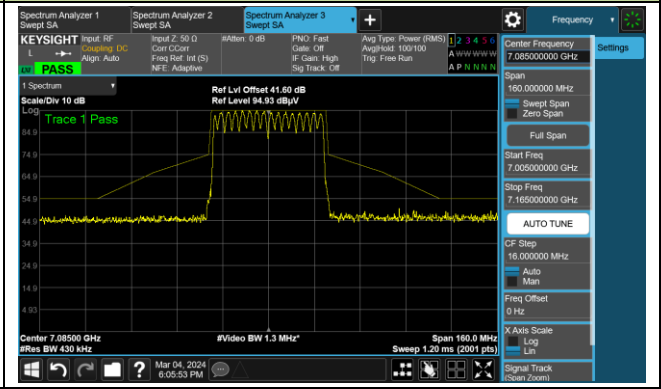

The Mask Data

Channel 211 (7005MHz)

The Reference Level

The Mask Data

802.11be-EHT40

Channel 227 (7085MHz)

The Reference Level

The Mask Data

802.11be-EHT80

Channel 39 (6145MHz)

The Reference Level

The Mask Data

Channel 55 (6225MHz)

The Reference Level

The Mask Data

Channel 87 (6385MHz)