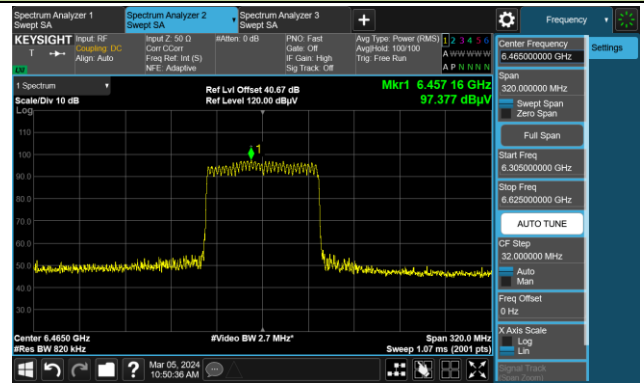

The Reference Level

The Mask Data

802.11be-EHT80

Channel 103 (6465MHz)

The Reference Level

The Mask Data

Channel 119 (6545MHz)

The Reference Level

The Mask Data

Channel 135 (6625MHz)

The Reference Level

The Mask Data

802.11be-EHT80

Channel 151 (6705MHz)

The Reference Level

The Mask Data