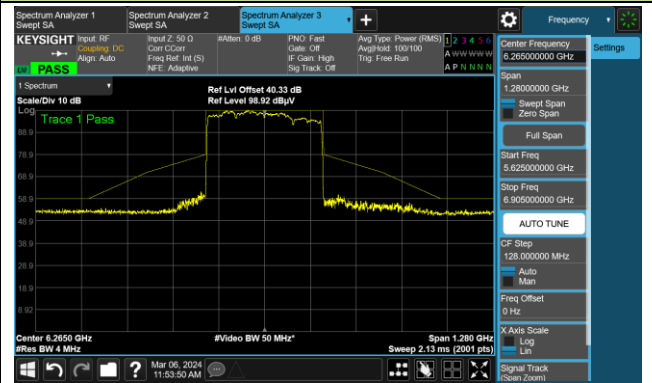

Channel 143 (6665MHz)

The Reference Level

The Mask Data

Channel 175 (6825MHz)

The Reference Level

The Mask Data

Channel 207 (6985MHz)

The Reference Level

The Mask Data

802.11be-EHT320-1

Channel 95 (6425MHz)

The Reference Level

The Mask Data

Channel 159 (6745MHz)

The Reference Level

The Mask Data

802.11be-EHT320-2

Channel 63 (6265MHz)

The Reference Level

The Mask Data

Channel 127 (6585MHz)

The Reference Level

The Mask Data

Channel 191 (6905MHz)

The Reference Level

The Mask Data

Test Site	SIP-AC3	Test Engineer	Barry Wu
Test Date	2024-03-06	Filter	2#

802.11ax-HE20

Channel 1 (5955MHz)

Channel 49 (6195MHz)

Channel 93 (6415MHz)

802.11ax-HE40