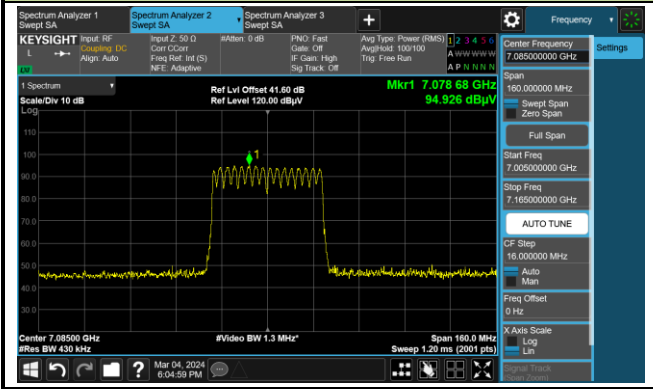

The Reference Level

The Mask Data

802.11be-EHT40

Channel 187 (6885MHz)

The Reference Level

The Mask Data

Channel 195 (6925MHz)

The Reference Level

The Mask Data

Channel 211 (7005MHz)

The Reference Level

The Mask Data

802.11be-EHT40

Channel 227 (7085MHz)

The Reference Level

The Mask Data

802.11be-EHT80

Channel 39 (6145MHz)

The Reference Level

The Mask Data

Channel 55 (6225MHz)

The Reference Level

The Mask Data

Channel 87 (6385MHz)