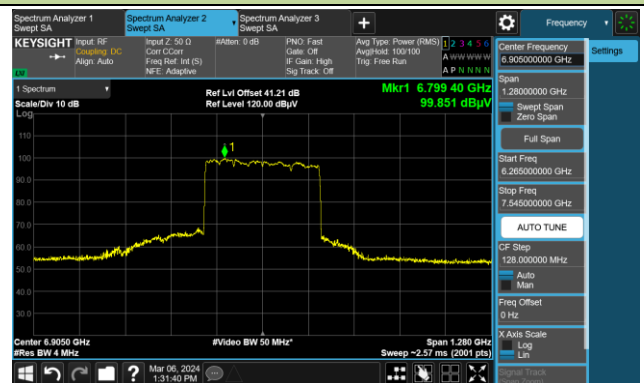

The Mask Data

802.11be-EHT320-1

Channel 95 (6425MHz)

The Reference Level

The Mask Data

Channel 159 (6745MHz)

The Reference Level

The Mask Data

802.11be-EHT320-2

Channel 63 (6265MHz)

The Reference Level

The Mask Data

Channel 127 (6585MHz)

The Reference Level

The Mask Data

Channel 191 (6905MHz)

The Reference Level

The Mask Data

Test Site	SIP-AC3	Test Engineer	Barry Wu
Test Date	2024-03-06	Filter	2#

802.11ax-HE20

Channel 1 (5955MHz)

Channel 49 (6195MHz)

Channel 93 (6415MHz)

802.11ax-HE40