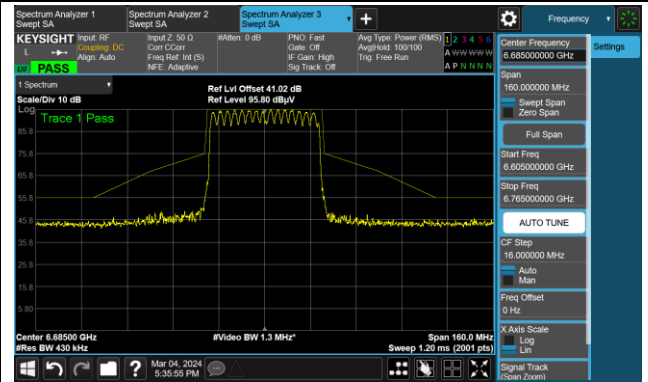

802.11be-EHT40

Channel 123 (6565MHz)

The Reference Level

The Mask Data

Channel 147 (6685MHz)

The Reference Level

The Mask Data

Channel 179 (6845MHz)

The Reference Level

The Mask Data

802.11be-EHT40

Channel 187 (6885MHz)

The Reference Level

The Mask Data

Channel 195 (6925MHz)

The Reference Level