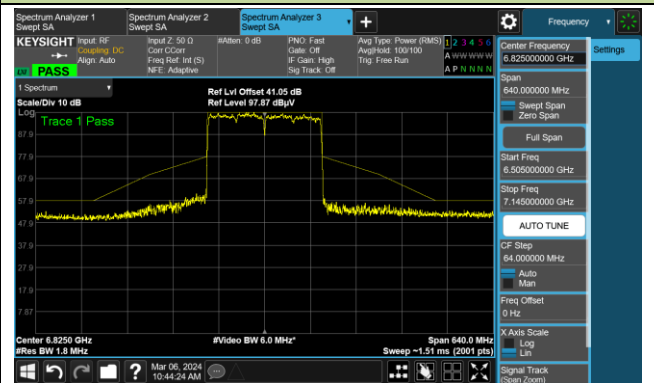

Channel 143 (6665MHz)

The Reference Level

The Mask Data

Channel 175 (6825MHz)

The Reference Level

The Mask Data

Channel 207 (6985MHz)

The Reference Level

The Mask Data

802.11be-EHT320-1

Channel 95 (6425MHz)

The Reference Level

The Mask Data

Channel 159 (6745MHz)

The Reference Level

The Mask Data