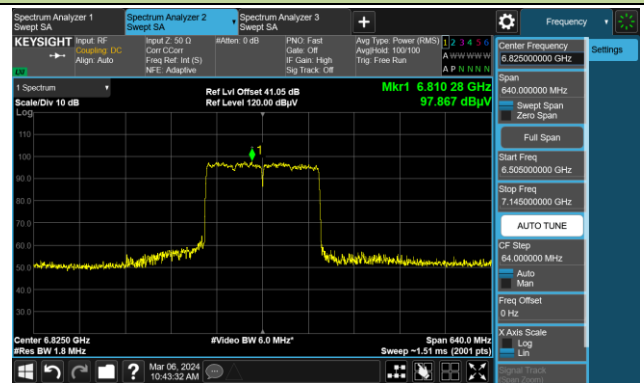

Channel 143 (6665MHz)

The Reference Level

The Mask Data

Channel 175 (6825MHz)

The Reference Level

The Mask Data

Channel 207 (6985MHz)

The Reference Level