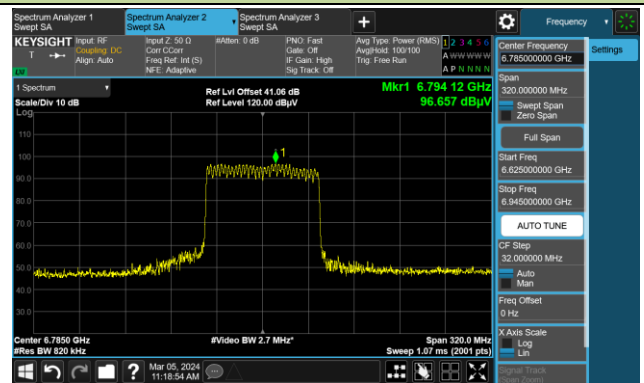

The Mask Data

Channel 135 (6625MHz)

The Reference Level

The Mask Data

802.11be-EHT80

Channel 151 (6705MHz)

The Reference Level

The Mask Data

Channel 167 (6785MHz)

The Reference Level

The Mask Data

Channel 183 (6865MHz)

The Reference Level

The Mask Data

802.11be-EHT80

Channel 199 (6945MHz)