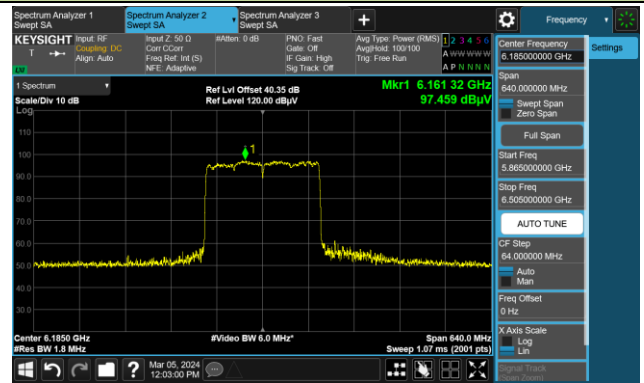

The Reference Level

The Mask Data

Channel 215 (7025MHz)

The Reference Level

The Mask Data

802.11be-EHT160

Channel 47 (6185MHz)

The Reference Level