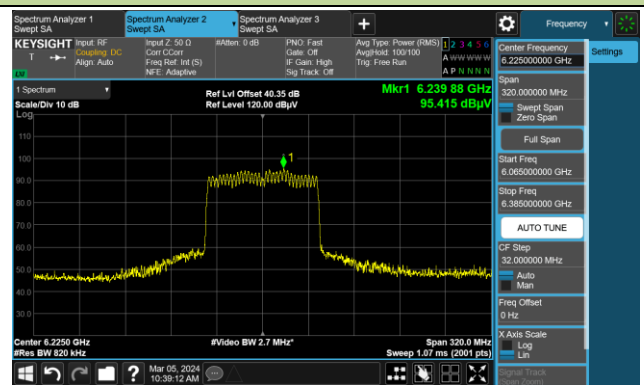

The Mask Data

Channel 211 (7005MHz)

The Reference Level

The Mask Data

802.11be-EHT40

Channel 227 (7085MHz)

The Reference Level

The Mask Data

802.11be-EHT80

Channel 39 (6145MHz)

The Reference Level

The Mask Data

Channel 55 (6225MHz)

The Reference Level

The Mask Data

Channel 87 (6385MHz)

The Reference Level

The Mask Data

802.11be-EHT80

Channel 103 (6465MHz)

The Reference Level

The Mask Data

Channel 119 (6545MHz)

The Reference Level