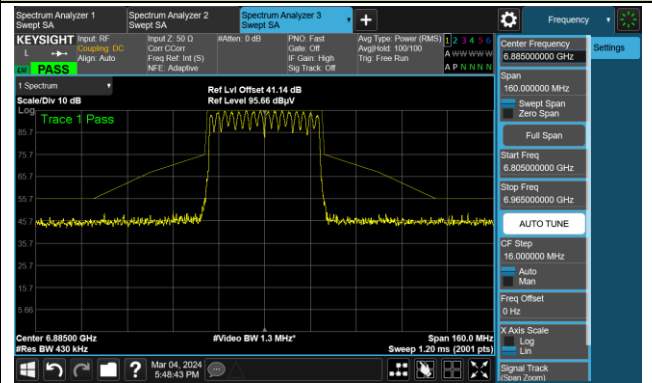

The Reference Level

The Mask Data

802.11be-EHT40

Channel 187 (6885MHz)

The Reference Level

The Mask Data

Channel 195 (6925MHz)

The Reference Level

The Mask Data

Channel 211 (7005MHz)

The Reference Level

The Mask Data

802.11be-EHT40

Channel 227 (7085MHz)

The Reference Level

The Mask Data