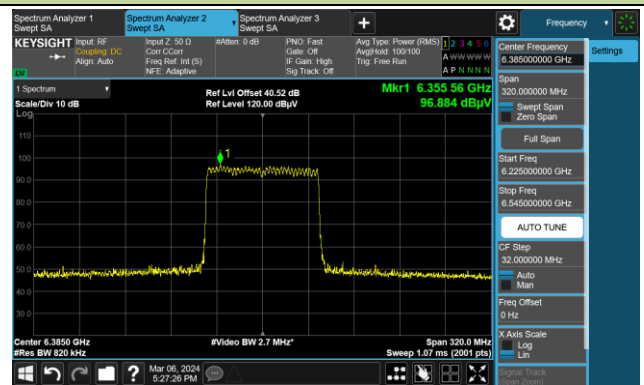

Channel 3 (5965MHz)

The Reference Level

The Mask Data

Channel 51 (6205MHz)

The Reference Level

The Mask Data

Channel 91 (6405MHz)

The Reference Level

The Mask Data

802.11ax-HE80

Channel 7 (5985MHz)

The Reference Level

The Mask Data

Channel 55 (6225MHz)

The Reference Level

The Mask Data

Channel 87 (6385MHz)

The Reference Level

The Mask Data