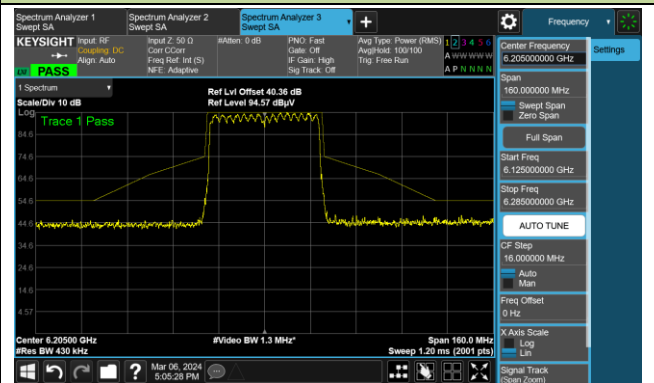

The Reference Level

The Mask Data

Test Site	SIP-AC3	Test Engineer	Barry Wu
Test Date	2024-03-06	Filter	2#

802.11ax-HE20

Channel 1 (5955MHz)

Channel 49 (6195MHz)

Channel 93 (6415MHz)

802.11ax-HE40

Channel 3 (5965MHz)

The Reference Level

The Mask Data

Channel 51 (6205MHz)

The Reference Level

The Mask Data

Channel 91 (6405MHz)

The Reference Level

The Mask Data

802.11ax-HE80

Channel 7 (5985MHz)

The Reference Level

The Mask Data

Channel 55 (6225MHz)

The Reference Level

The Mask Data