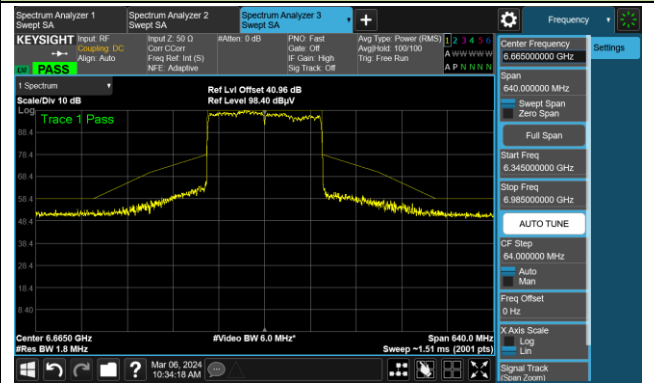

The Reference Level

The Mask Data

Channel 215 (7025MHz)

The Reference Level

The Mask Data

802.11be-EHT160

Channel 47 (6185MHz)

The Reference Level

The Mask Data

Channel 79 (6345MHz)

The Reference Level

The Mask Data

Channel 111 (6505MHz)

The Reference Level

The Mask Data

802.11be-EHT160

Channel 143 (6665MHz)

The Reference Level

The Mask Data

Channel 175 (6825MHz)

The Reference Level

The Mask Data

Channel 207 (6985MHz)

The Reference Level