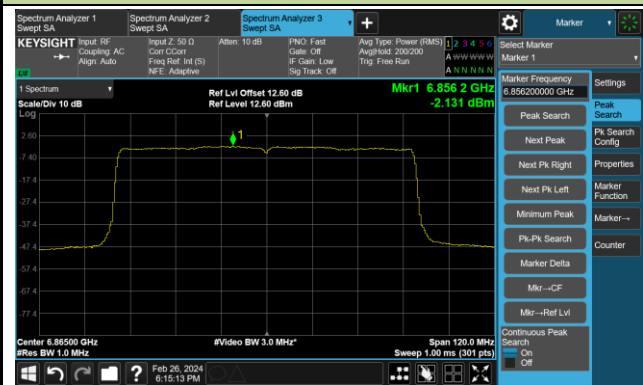

Channel 87 (6385MHz)

Channel 103 (6465MHz)

Channel 119 (6545MHz)

Channel 135 (6625MHz)

Channel 151 (6705MHz)

Channel 167 (6785MHz)

802.11ax-HE80 Power Spectral Density – Ant 4

Channel 183 (6865MHz)

Channel 199 (6945MHz)

Channel 215 (7025MHz)

802.11ax-HE160 Power Spectral Density – Ant 4

Channel 47 (6185MHz)

Channel 79 (6345MHz)

Channel 111 (6505MHz)

Channel 143 (6665MHz)

Channel 175 (6825MHz)