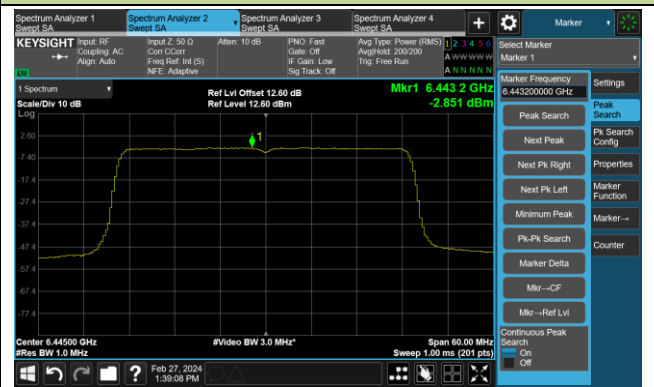

802.11be-EHT40 Power Spectral Density – Ant 4

Channel 35 (6125MHz)

Channel 59 (6245MHz)

Channel 91 (6405MHz)

Channel 99 (6445MHz)

Channel 107 (6485MHz)

Channel 115 (6525MHz)

Channel 123 (6565MHz)

Channel 147 (6685MHz)

802.11be-EHT40 Power Spectral Density – Ant 4

Channel 179 (6845MHz)

Channel 187 (6885MHz)

Channel 195 (6925MHz)

Channel 211 (7005MHz)

Channel 227 (7085MHz)

802.11be-EHT80 Power Spectral Density – Ant 4