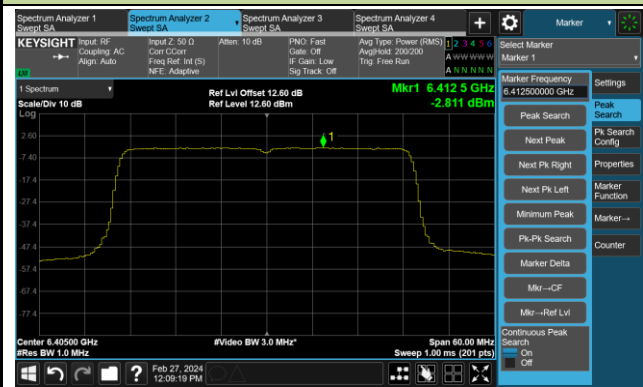

Channel 117 (6535MHz)

Channel 149 (6695MHz)

802.11be-EHT20 Power Spectral Density – Ant 4

Channel 181 (6855MHz)

Channel 185 (6875MHz)

Channel 189 (6895MHz)

Channel 209 (6995MHz)

Channel 229 (7095MHz)

802.11be-EHT40 Power Spectral Density – Ant 4

Channel 35 (6125MHz)

Channel 59 (6245MHz)

Channel 91 (6405MHz)

Channel 99 (6445MHz)

Channel 107 (6485MHz)

Channel 115 (6525MHz)

Channel 123 (6565MHz)

Channel 147 (6685MHz)

802.11be-EHT40 Power Spectral Density – Ant 4

Channel 179 (6845MHz)

Channel 187 (6885MHz)

Channel 195 (6925MHz)

Channel 211 (7005MHz)

Channel 227 (7085MHz)

802.11be-EHT80 Power Spectral Density – Ant 4