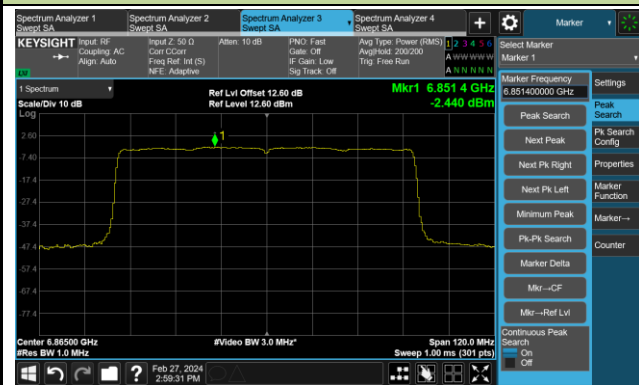

Channel 147 (6685MHz)

802.11be-EHT40 Power Spectral Density – Ant 4

Channel 179 (6845MHz)

Channel 187 (6885MHz)

Channel 195 (6925MHz)

Channel 211 (7005MHz)

Channel 227 (7085MHz)

802.11be-EHT80 Power Spectral Density – Ant 4

Channel 39 (6145MHz)

Channel 55 (6225MHz)

Channel 87 (6385MHz)

Channel 103 (6465MHz)

Channel 119 (6545MHz)

Channel 135 (6625MHz)

Channel 151 (6705MHz)

Channel 167 (6785MHz)

802.11be-EHT80 Power Spectral Density – Ant 4

Channel 183 (6865MHz)

Channel 199 (6945MHz)

Channel 215 (7025MHz)

802.11be-EHT160 Power Spectral Density – Ant 4

Channel 47 (6185MHz)

Channel 79 (6345MHz)

Channel 111 (6505MHz)