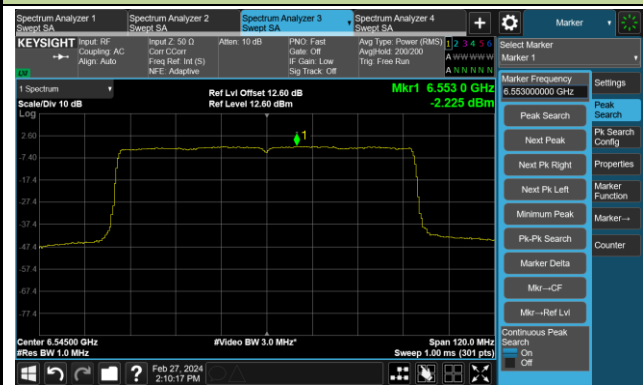

Channel 147 (6685MHz)

802.11be-EHT40 Power Spectral Density – Ant 4

Channel 179 (6845MHz)

Channel 187 (6885MHz)

Channel 195 (6925MHz)

Channel 211 (7005MHz)

Channel 227 (7085MHz)

802.11be-EHT80 Power Spectral Density – Ant 4

Channel 39 (6145MHz)

Channel 55 (6225MHz)

Channel 87 (6385MHz)

Channel 103 (6465MHz)

Channel 119 (6545MHz)

Channel 135 (6625MHz)

Channel 151 (6705MHz)

Channel 167 (6785MHz)

802.11be-EHT80 Power Spectral Density – Ant 4

Channel 183 (6865MHz)

Channel 199 (6945MHz)

Channel 215 (7025MHz)

802.11be-EHT160 Power Spectral Density – Ant 4

Channel 47 (6185MHz)

Channel 79 (6345MHz)

Channel 111 (6505MHz)