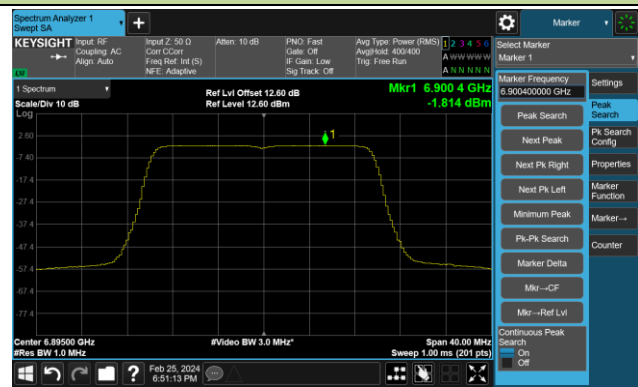

802.11ax-HE20 Power Spectral Density – Ant 4

Channel 181 (6855MHz)

Channel 185 (6875MHz)

Channel 189 (6895MHz)

Channel 209 (6995MHz)

Channel 229 (7095MHz)

802.11ax-HE40 Power Spectral Density – Ant 4

Channel 35 (6125MHz)

Channel 59 (6245MHz)

Channel 91 (6405MHz)

Channel 99 (6445MHz)

Channel 107 (6485MHz)

Channel 115 (6525MHz)

Channel 123 (6565MHz)

Channel 147 (6685MHz)

802.11ax-HE40 Power Spectral Density – Ant 4

Channel 179 (6845MHz)

Channel 187 (6885MHz)

Channel 195 (6925MHz)

Channel 211 (7005MHz)

Channel 227 (7085MHz)

802.11ax-HE80 Power Spectral Density – Ant 4

Channel 39 (6145MHz)

Channel 55 (6225MHz)