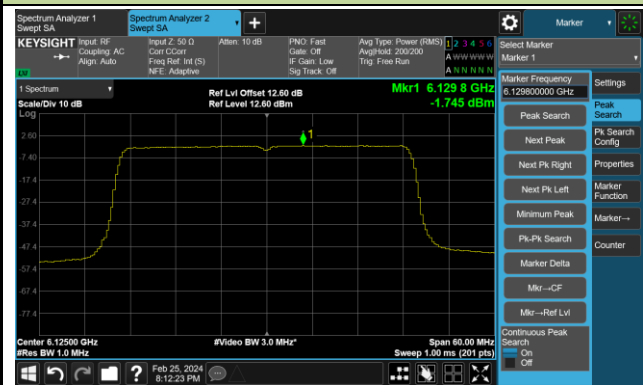

802.11ax-HE20 Power Spectral Density – Ant 4

Channel 181 (6855MHz)

Channel 185 (6875MHz)

Channel 189 (6895MHz)

Channel 209 (6995MHz)

Channel 229 (7095MHz)

802.11ax-HE40 Power Spectral Density – Ant 4

Channel 35 (6125MHz)

Channel 59 (6245MHz)

Channel 91 (6405MHz)

Channel 99 (6445MHz)

Channel 107 (6485MHz)

Channel 115 (6525MHz)

Channel 123 (6565MHz)

Channel 147 (6685MHz)

802.11ax-HE40 Power Spectral Density – Ant 4