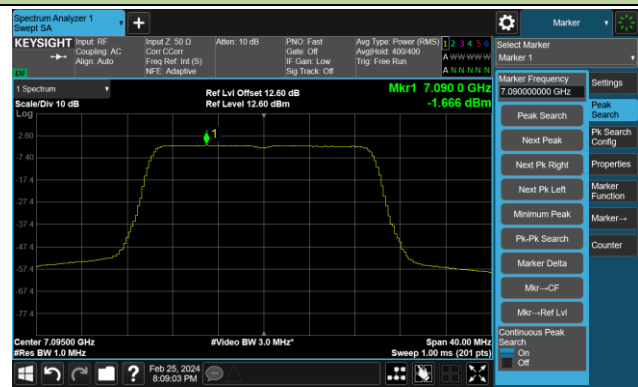

802.11ax-HE20 Power Spectral Density – Ant 4

Channel 181 (6855MHz)

Channel 185 (6875MHz)

Channel 189 (6895MHz)

Channel 209 (6995MHz)

Channel 229 (7095MHz)

802.11ax-HE40 Power Spectral Density – Ant 4

Channel 35 (6125MHz)

Channel 59 (6245MHz)

Channel 91 (6405MHz)

Channel 99 (6445MHz)

Channel 107 (6485MHz)

Channel 115 (6525MHz)

Channel 123 (6565MHz)

Channel 147 (6685MHz)

802.11ax-HE40 Power Spectral Density – Ant 4