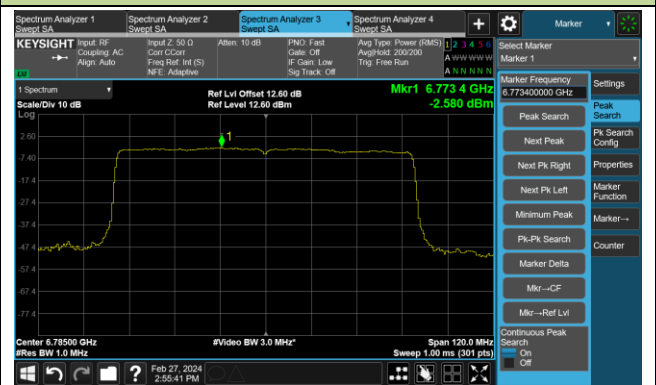

Channel 147 (6685MHz)

802.11be-EHT40 Power Spectral Density – Ant 4

Channel 179 (6845MHz)

Channel 187 (6885MHz)

Channel 195 (6925MHz)

Channel 211 (7005MHz)

Channel 227 (7085MHz)

802.11be-EHT80 Power Spectral Density – Ant 4

Channel 39 (6145MHz)

Channel 55 (6225MHz)

Channel 87 (6385MHz)

Channel 103 (6465MHz)

Channel 119 (6545MHz)

Channel 135 (6625MHz)

Channel 151 (6705MHz)

Channel 167 (6785MHz)

802.11be-EHT80 Power Spectral Density – Ant 4

Channel 183 (6865MHz)

Channel 199 (6945MHz)

Channel 215 (7025MHz)

802.11be-EHT160 Power Spectral Density – Ant 4

Channel 47 (6185MHz)

Channel 79 (6345MHz)

Channel 111 (6505MHz)