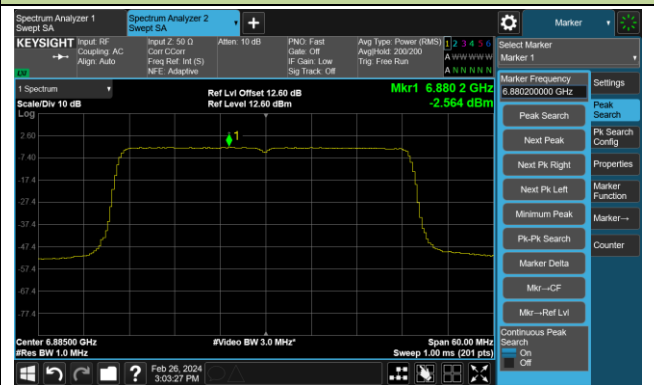

802.11ax-HE20 Power Spectral Density – Ant 4

Channel 181 (6855MHz)

Channel 185 (6875MHz)

Channel 189 (6895MHz)

Channel 209 (6995MHz)

Channel 229 (7095MHz)

802.11ax-HE40 Power Spectral Density – Ant 4

Channel 35 (6125MHz)

Channel 59 (6245MHz)

Channel 91 (6405MHz)

Channel 99 (6445MHz)

Channel 107 (6485MHz)

Channel 115 (6525MHz)

Channel 123 (6565MHz)

Channel 147 (6685MHz)

802.11ax-HE40 Power Spectral Density – Ant 4

Channel 179 (6845MHz)

Channel 187 (6885MHz)

Channel 195 (6925MHz)

Channel 211 (7005MHz)

Channel 227 (7085MHz)

802.11ax-HE80 Power Spectral Density – Ant 4

Channel 39 (6145MHz)

Channel 55 (6225MHz)

Channel 87 (6385MHz)

Channel 103 (6465MHz)

Channel 119 (6545MHz)

Channel 135 (6625MHz)

Channel 151 (6705MHz)

Channel 167 (6785MHz)

802.11ax-HE80 Power Spectral Density – Ant 4

Channel 183 (6865MHz)