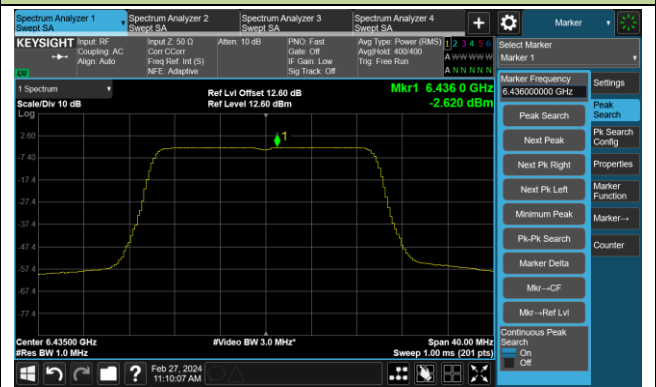

Channel 207 (6985MHz)

802.11be-EHT20 Power Spectral Density – Ant 4

Channel 33 (6115MHz)

Channel 61 (6255MHz)

Channel 93 (6415MHz)

Channel 97 (6435MHz)

Channel 105 (6475MHz)

Channel 113 (6515MHz)

Channel 117 (6535MHz)

Channel 149 (6695MHz)

802.11be-EHT20 Power Spectral Density – Ant 4

Channel 181 (6855MHz)

Channel 185 (6875MHz)

Channel 189 (6895MHz)

Channel 209 (6995MHz)

Channel 229 (7095MHz)