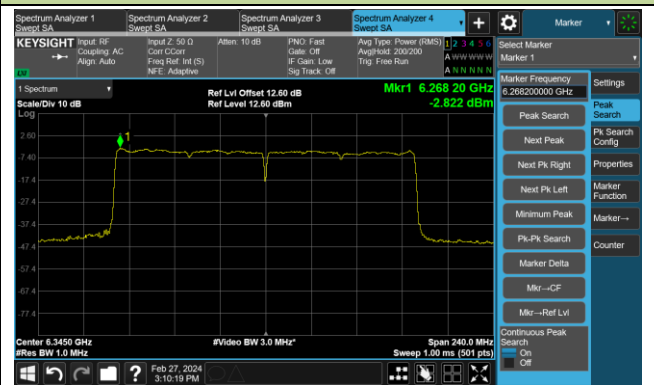

802.11be-EHT80 Power Spectral Density – Ant 4

Channel 183 (6865MHz)

Channel 199 (6945MHz)

Channel 215 (7025MHz)

802.11be-EHT160 Power Spectral Density – Ant 4

Channel 47 (6185MHz)

Channel 79 (6345MHz)

Channel 111 (6505MHz)

Channel 143 (6665MHz)

Channel 175 (6825MHz)

Channel 207 (6985MHz)