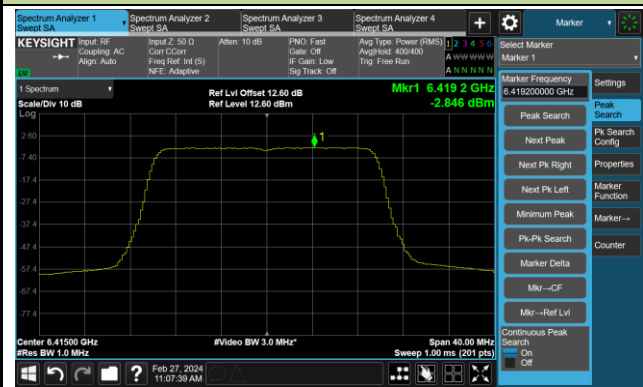

Channel 207 (6985MHz)

802.11be-EHT20 Power Spectral Density – Ant 4

Channel 33 (6115MHz)

Channel 61 (6255MHz)

Channel 93 (6415MHz)

Channel 97 (6435MHz)

Channel 105 (6475MHz)

Channel 113 (6515MHz)

Channel 117 (6535MHz)

Channel 149 (6695MHz)

802.11be-EHT20 Power Spectral Density – Ant 4

Channel 181 (6855MHz)

Channel 185 (6875MHz)

Channel 189 (6895MHz)

Channel 209 (6995MHz)

Channel 229 (7095MHz)