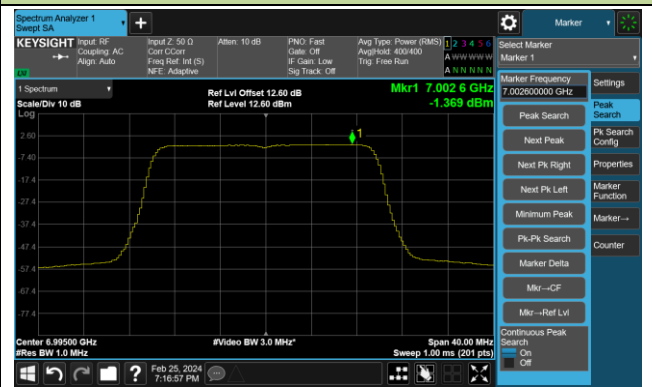

802.11ax-HE20 Power Spectral Density – Ant 4

Channel 181 (6855MHz)

Channel 185 (6875MHz)

Channel 189 (6895MHz)

Channel 209 (6995MHz)

Channel 229 (7095MHz)

802.11ax-HE40 Power Spectral Density – Ant 4

Channel 35 (6125MHz)

Channel 59 (6245MHz)

Channel 91 (6405MHz)

Channel 99 (6445MHz)

Channel 107 (6485MHz)

Channel 115 (6525MHz)

Channel 123 (6565MHz)

Channel 147 (6685MHz)

802.11ax-HE40 Power Spectral Density – Ant 4