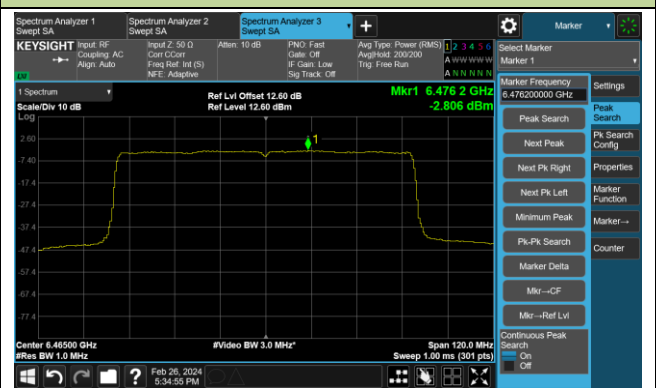

Channel 179 (6845MHz)

Channel 187 (6885MHz)

Channel 195 (6925MHz)

Channel 211 (7005MHz)

Channel 227 (7085MHz)

802.11ax-HE80 Power Spectral Density – Ant 4

Channel 39 (6145MHz)

Channel 55 (6225MHz)

Channel 87 (6385MHz)

Channel 103 (6465MHz)

Channel 119 (6545MHz)

Channel 135 (6625MHz)

Channel 151 (6705MHz)

Channel 167 (6785MHz)

802.11ax-HE80 Power Spectral Density – Ant 4

Channel 183 (6865MHz)

Channel 199 (6945MHz)

Channel 215 (7025MHz)

802.11ax-HE160 Power Spectral Density – Ant 4

Channel 47 (6185MHz)

Channel 79 (6345MHz)

Channel 111 (6505MHz)

Channel 143 (6665MHz)

Channel 175 (6825MHz)