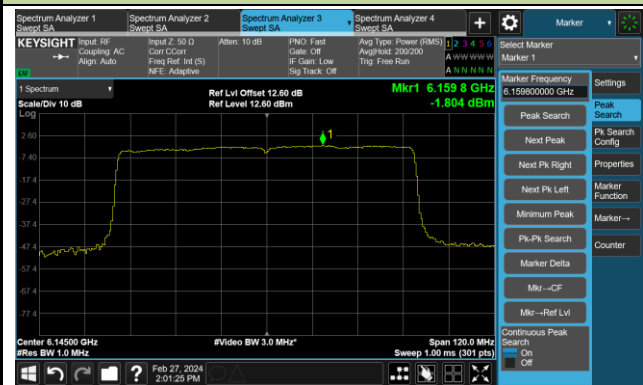

802.11be-EHT80 Power Spectral Density – Ant 4

Channel 39 (6145MHz)