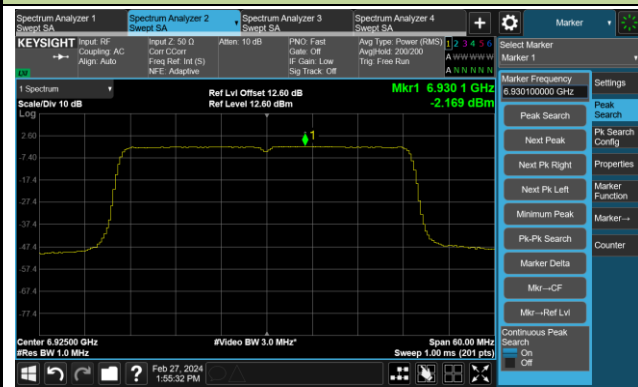

Channel 147 (6685MHz)

802.11be-EHT40 Power Spectral Density – Ant 4

Channel 179 (6845MHz)

Channel 187 (6885MHz)

Channel 195 (6925MHz)

Channel 211 (7005MHz)

Channel 227 (7085MHz)

802.11be-EHT80 Power Spectral Density – Ant 4