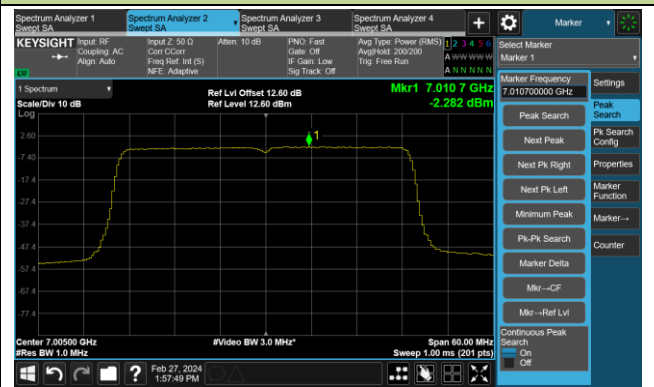

Channel 147 (6685MHz)

802.11be-EHT40 Power Spectral Density – Ant 4

Channel 179 (6845MHz)

Channel 187 (6885MHz)

Channel 195 (6925MHz)

Channel 211 (7005MHz)

Channel 227 (7085MHz)

802.11be-EHT80 Power Spectral Density – Ant 4