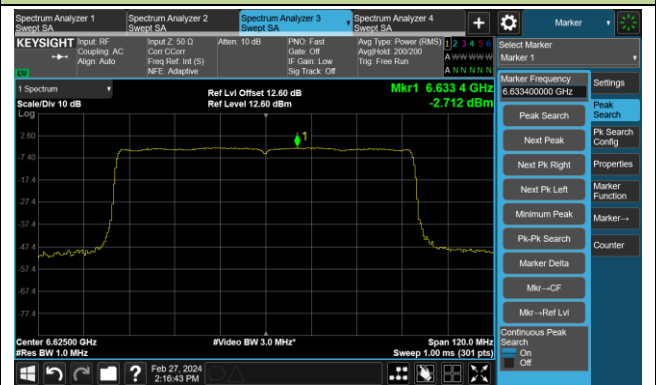

Channel 147 (6685MHz)

802.11be-EHT40 Power Spectral Density – Ant 4

Channel 179 (6845MHz)

Channel 187 (6885MHz)

Channel 195 (6925MHz)

Channel 211 (7005MHz)

Channel 227 (7085MHz)

802.11be-EHT80 Power Spectral Density – Ant 4

Channel 39 (6145MHz)

Channel 55 (6225MHz)

Channel 87 (6385MHz)

Channel 103 (6465MHz)

Channel 119 (6545MHz)

Channel 135 (6625MHz)

Channel 151 (6705MHz)

Channel 167 (6785MHz)

802.11be-EHT80 Power Spectral Density – Ant 4

Channel 183 (6865MHz)

Channel 199 (6945MHz)

Channel 215 (7025MHz)

802.11be-EHT160 Power Spectral Density – Ant 4

Channel 47 (6185MHz)

Channel 79 (6345MHz)

Channel 111 (6505MHz)