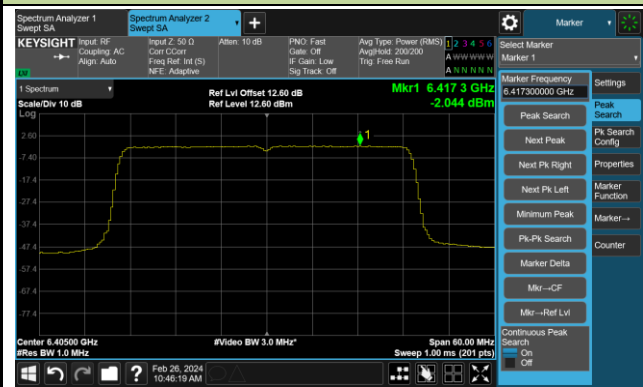

802.11ax-HE20 Power Spectral Density – Ant 4

Channel 181 (6855MHz)

Channel 185 (6875MHz)

Channel 189 (6895MHz)

Channel 209 (6995MHz)

Channel 229 (7095MHz)

802.11ax-HE40 Power Spectral Density – Ant 4

Channel 35 (6125MHz)

Channel 59 (6245MHz)

Channel 91 (6405MHz)

Channel 99 (6445MHz)

Channel 107 (6485MHz)

Channel 115 (6525MHz)

Channel 123 (6565MHz)

Channel 147 (6685MHz)

802.11ax-HE40 Power Spectral Density – Ant 4