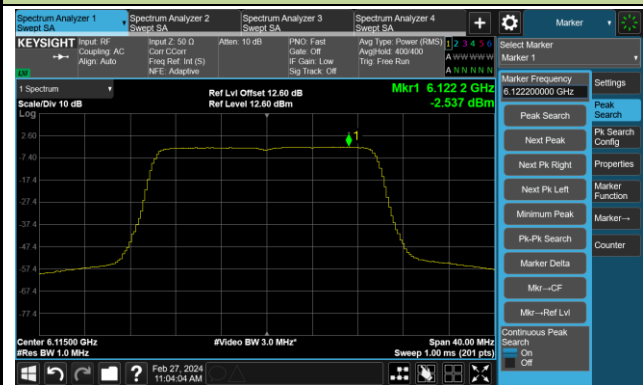

Channel 87 (6385MHz)

Channel 103 (6465MHz)

Channel 119 (6545MHz)

Channel 135 (6625MHz)

Channel 151 (6705MHz)

Channel 167 (6785MHz)

802.11ax-HE80 Power Spectral Density – Ant 4

Channel 183 (6865MHz)

Channel 199 (6945MHz)

Channel 215 (7025MHz)

802.11ax-HE160 Power Spectral Density – Ant 4

Channel 47 (6185MHz)

Channel 79 (6345MHz)

Channel 111 (6505MHz)

Channel 143 (6665MHz)

Channel 175 (6825MHz)

Channel 207 (6985MHz)

802.11be-EHT20 Power Spectral Density – Ant 4

Channel 33 (6115MHz)

Channel 61 (6255MHz)

Channel 93 (6415MHz)

Channel 97 (6435MHz)

Channel 105 (6475MHz)

Channel 113 (6515MHz)