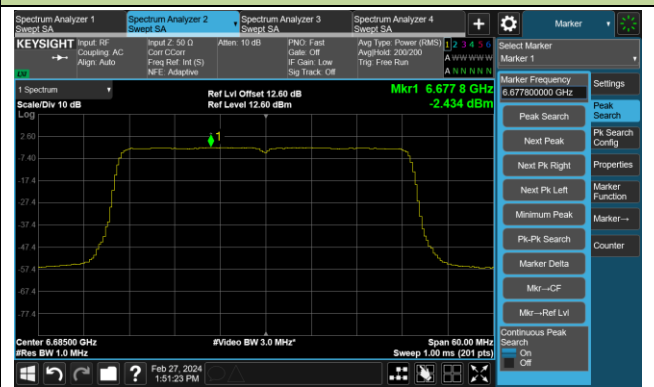

Channel 117 (6535MHz)

Channel 149 (6695MHz)

802.11be-EHT20 Power Spectral Density – Ant 4

Channel 181 (6855MHz)

Channel 185 (6875MHz)

Channel 189 (6895MHz)

Channel 209 (6995MHz)

Channel 229 (7095MHz)

802.11be-EHT40 Power Spectral Density – Ant 4

Channel 35 (6125MHz)

Channel 59 (6245MHz)

Channel 91 (6405MHz)

Channel 99 (6445MHz)

Channel 107 (6485MHz)

Channel 115 (6525MHz)

Channel 123 (6565MHz)

Channel 147 (6685MHz)

802.11be-EHT40 Power Spectral Density – Ant 4

Channel 179 (6845MHz)

Channel 187 (6885MHz)

Channel 195 (6925MHz)

Channel 211 (7005MHz)

Channel 227 (7085MHz)

802.11be-EHT80 Power Spectral Density – Ant 4