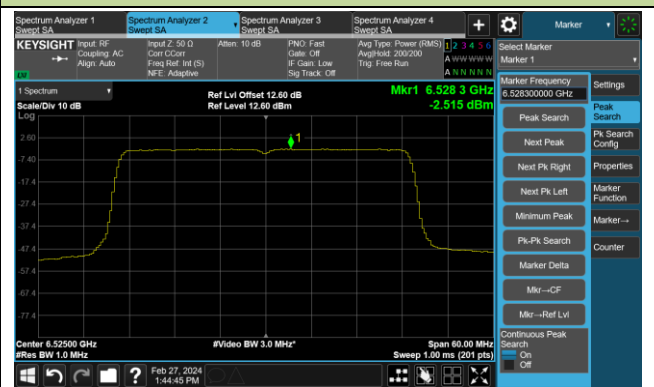

Channel 117 (6535MHz)

Channel 149 (6695MHz)

802.11be-EHT20 Power Spectral Density – Ant 4

Channel 181 (6855MHz)

Channel 185 (6875MHz)

Channel 189 (6895MHz)

Channel 209 (6995MHz)

Channel 229 (7095MHz)

802.11be-EHT40 Power Spectral Density – Ant 4

Channel 35 (6125MHz)

Channel 59 (6245MHz)

Channel 91 (6405MHz)

Channel 99 (6445MHz)

Channel 107 (6485MHz)

Channel 115 (6525MHz)

Channel 123 (6565MHz)

Channel 147 (6685MHz)

802.11be-EHT40 Power Spectral Density – Ant 4

Channel 179 (6845MHz)

Channel 187 (6885MHz)

Channel 195 (6925MHz)

Channel 211 (7005MHz)

Channel 227 (7085MHz)

802.11be-EHT80 Power Spectral Density – Ant 4