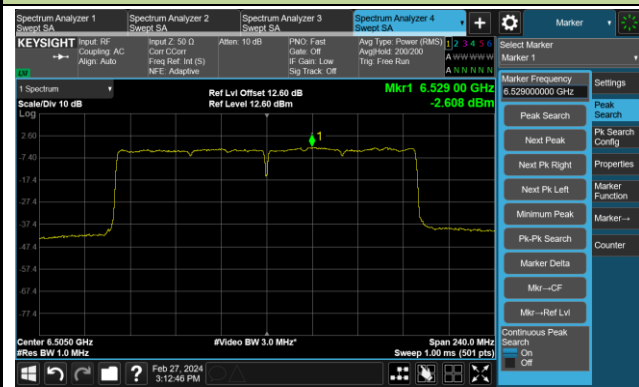

802.11be-EHT80 Power Spectral Density – Ant 4

Channel 183 (6865MHz)

Channel 199 (6945MHz)

Channel 215 (7025MHz)

802.11be-EHT160 Power Spectral Density – Ant 4

Channel 47 (6185MHz)

Channel 79 (6345MHz)

Channel 111 (6505MHz)

Channel 143 (6665MHz)

Channel 175 (6825MHz)

Channel 207 (6985MHz)