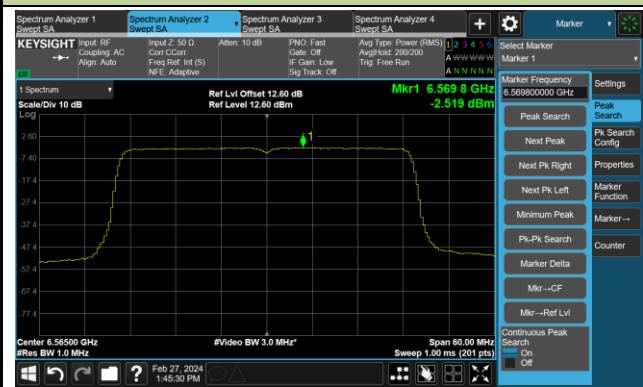

802.11be-EHT40 Power Spectral Density – Ant 4

Channel 35 (6125MHz)

Channel 59 (6245MHz)

Channel 91 (6405MHz)

Channel 99 (6445MHz)

Channel 107 (6485MHz)

Channel 115 (6525MHz)

Channel 123 (6565MHz)

Channel 147 (6685MHz)

802.11be-EHT40 Power Spectral Density – Ant 4

Channel 179 (6845MHz)

Channel 187 (6885MHz)

Channel 195 (6925MHz)

Channel 211 (7005MHz)

Channel 227 (7085MHz)

802.11be-EHT80 Power Spectral Density – Ant 4