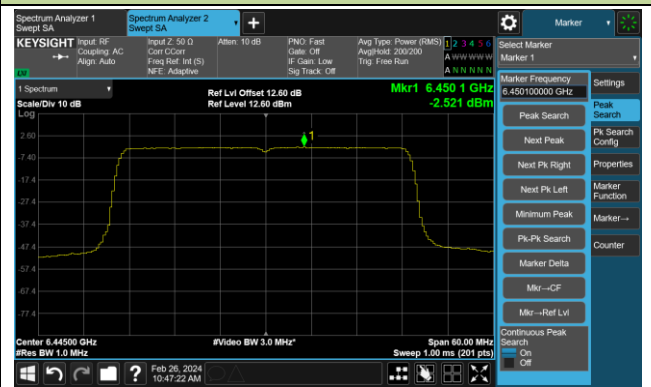

802.11ax-HE20 Power Spectral Density – Ant 4

Channel 181 (6855MHz)

Channel 185 (6875MHz)

Channel 189 (6895MHz)

Channel 209 (6995MHz)

Channel 229 (7095MHz)

802.11ax-HE40 Power Spectral Density – Ant 4

Channel 35 (6125MHz)

Channel 59 (6245MHz)

Channel 91 (6405MHz)

Channel 99 (6445MHz)

Channel 107 (6485MHz)

Channel 115 (6525MHz)

Channel 123 (6565MHz)

Channel 147 (6685MHz)

802.11ax-HE40 Power Spectral Density – Ant 4