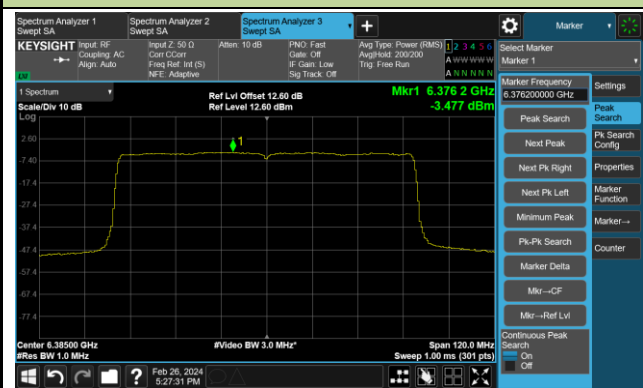

Channel 179 (6845MHz)

Channel 187 (6885MHz)

Channel 195 (6925MHz)

Channel 211 (7005MHz)

Channel 227 (7085MHz)

802.11ax-HE80 Power Spectral Density – Ant 4

Channel 39 (6145MHz)

Channel 55 (6225MHz)

Channel 87 (6385MHz)

Channel 103 (6465MHz)

Channel 119 (6545MHz)

Channel 135 (6625MHz)

Channel 151 (6705MHz)

Channel 167 (6785MHz)

802.11ax-HE80 Power Spectral Density – Ant 4

Channel 183 (6865MHz)