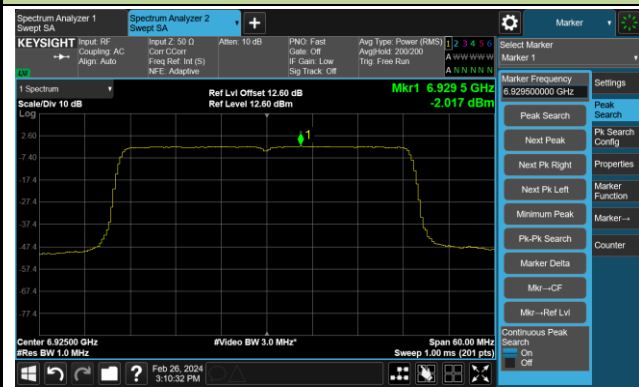

Channel 59 (6245MHz)

Channel 91 (6405MHz)

Channel 99 (6445MHz)

Channel 107 (6485MHz)

Channel 115 (6525MHz)

Channel 123 (6565MHz)

Channel 147 (6685MHz)

802.11ax-HE40 Power Spectral Density – Ant 4

Channel 179 (6845MHz)

Channel 187 (6885MHz)

Channel 195 (6925MHz)

Channel 211 (7005MHz)

Channel 227 (7085MHz)

802.11ax-HE80 Power Spectral Density – Ant 4

Channel 39 (6145MHz)

Channel 55 (6225MHz)