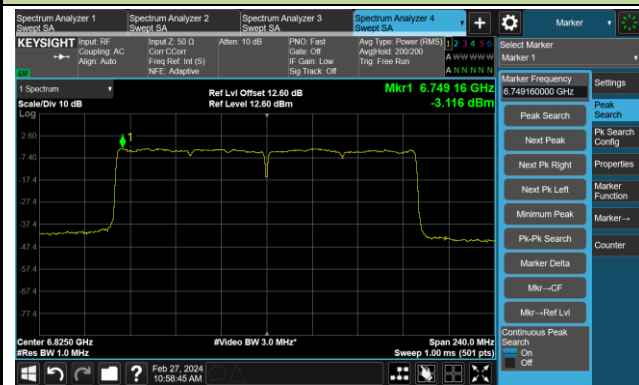

Channel 87 (6385MHz)

Channel 103 (6465MHz)

Channel 119 (6545MHz)

Channel 135 (6625MHz)

Channel 151 (6705MHz)

Channel 167 (6785MHz)

802.11ax-HE80 Power Spectral Density – Ant 4

Channel 183 (6865MHz)

Channel 199 (6945MHz)

Channel 215 (7025MHz)

802.11ax-HE160 Power Spectral Density – Ant 4

Channel 47 (6185MHz)

Channel 79 (6345MHz)

Channel 111 (6505MHz)

Channel 143 (6665MHz)

Channel 175 (6825MHz)

Channel 207 (6985MHz)

802.11be-EHT20 Power Spectral Density – Ant 4

Channel 33 (6115MHz)

Channel 61 (6255MHz)

Channel 93 (6415MHz)

Channel 97 (6435MHz)

Channel 105 (6475MHz)

Channel 113 (6515MHz)