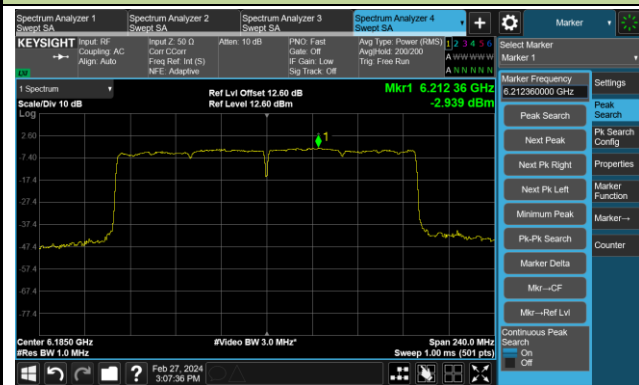

802.11be-EHT80 Power Spectral Density – Ant 4

Channel 183 (6865MHz)

Channel 199 (6945MHz)

Channel 215 (7025MHz)

802.11be-EHT160 Power Spectral Density – Ant 4

Channel 47 (6185MHz)

Channel 79 (6345MHz)

Channel 111 (6505MHz)

Channel 143 (6665MHz)

Channel 175 (6825MHz)

Channel 207 (6985MHz)