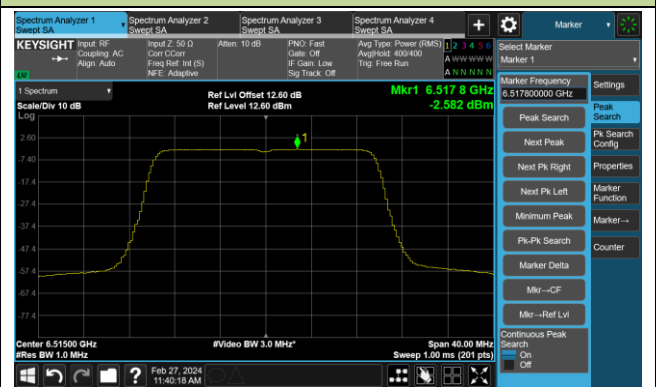

Channel 199 (6945MHz)

Channel 215 (7025MHz)

802.11ax-HE160 Power Spectral Density – Ant 4

Channel 47 (6185MHz)

Channel 79 (6345MHz)

Channel 111 (6505MHz)

Channel 143 (6665MHz)

Channel 175 (6825MHz)

Channel 207 (6985MHz)

802.11be-EHT20 Power Spectral Density – Ant 4

Channel 33 (6115MHz)

Channel 61 (6255MHz)

Channel 93 (6415MHz)

Channel 97 (6435MHz)

Channel 105 (6475MHz)

Channel 113 (6515MHz)

Channel 117 (6535MHz)

Channel 149 (6695MHz)

802.11be-EHT20 Power Spectral Density – Ant 4

Channel 181 (6855MHz)

Channel 185 (6875MHz)

Channel 189 (6895MHz)

Channel 209 (6995MHz)

Channel 229 (7095MHz)