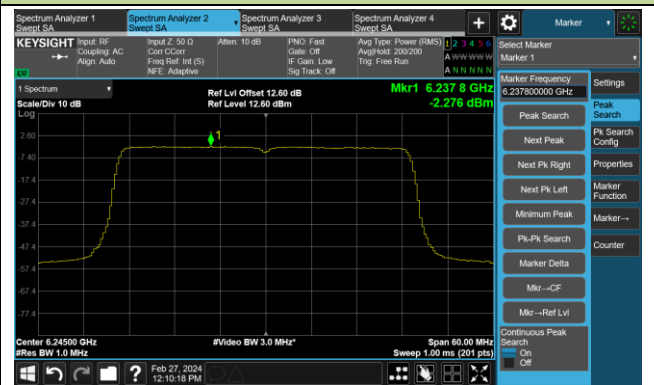

Channel 117 (6535MHz)

Channel 149 (6695MHz)

802.11be-EHT20 Power Spectral Density – Ant 4

Channel 181 (6855MHz)

Channel 185 (6875MHz)

Channel 189 (6895MHz)

Channel 209 (6995MHz)

Channel 229 (7095MHz)

802.11be-EHT40 Power Spectral Density – Ant 4

Channel 35 (6125MHz)

Channel 59 (6245MHz)

Channel 91 (6405MHz)

Channel 99 (6445MHz)

Channel 107 (6485MHz)

Channel 115 (6525MHz)

Channel 123 (6565MHz)