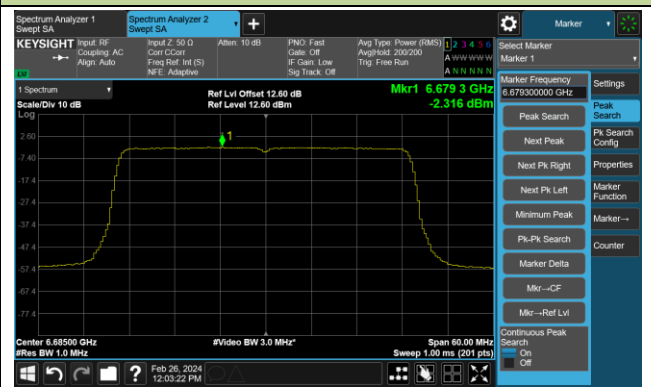

Channel 59 (6245MHz)

Channel 91 (6405MHz)

Channel 99 (6445MHz)

Channel 107 (6485MHz)

Channel 115 (6525MHz)

Channel 123 (6565MHz)

Channel 147 (6685MHz)

802.11ax-HE40 Power Spectral Density – Ant 4

Channel 179 (6845MHz)

Channel 187 (6885MHz)

Channel 195 (6925MHz)

Channel 211 (7005MHz)

Channel 227 (7085MHz)

802.11ax-HE80 Power Spectral Density – Ant 4

Channel 39 (6145MHz)

Channel 55 (6225MHz)