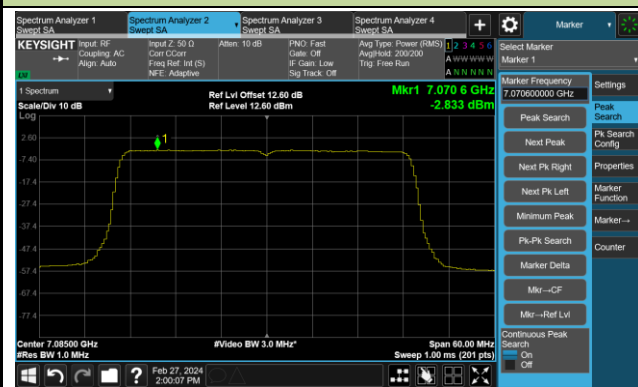

Channel 147 (6685MHz)

802.11be-EHT40 Power Spectral Density – Ant 4

Channel 179 (6845MHz)

Channel 187 (6885MHz)

Channel 195 (6925MHz)

Channel 211 (7005MHz)

Channel 227 (7085MHz)

802.11be-EHT80 Power Spectral Density – Ant 4