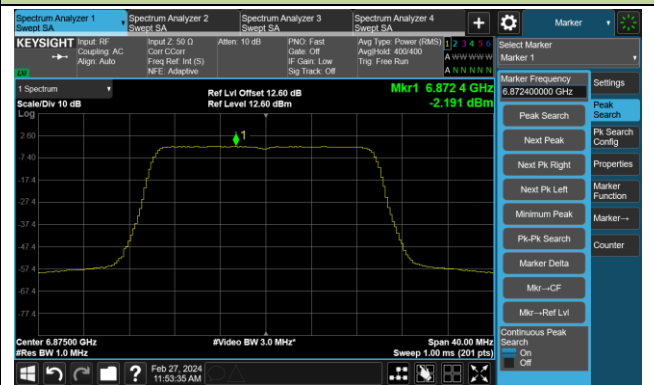

Channel 117 (6535MHz)

Channel 149 (6695MHz)

802.11be-EHT20 Power Spectral Density – Ant 4

Channel 181 (6855MHz)

Channel 185 (6875MHz)

Channel 189 (6895MHz)

Channel 209 (6995MHz)

Channel 229 (7095MHz)

802.11be-EHT40 Power Spectral Density – Ant 4

Channel 35 (6125MHz)

Channel 59 (6245MHz)

Channel 91 (6405MHz)

Channel 99 (6445MHz)

Channel 107 (6485MHz)

Channel 115 (6525MHz)

Channel 123 (6565MHz)