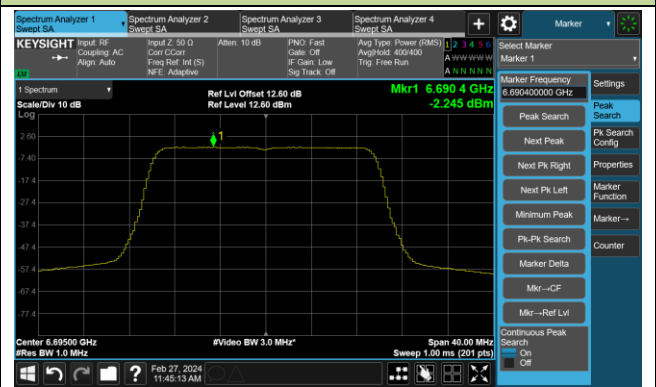

Channel 207 (6985MHz)

802.11be-EHT20 Power Spectral Density – Ant 4

Channel 33 (6115MHz)

Channel 61 (6255MHz)

Channel 93 (6415MHz)

Channel 97 (6435MHz)

Channel 105 (6475MHz)

Channel 113 (6515MHz)

Channel 117 (6535MHz)

Channel 149 (6695MHz)

802.11be-EHT20 Power Spectral Density – Ant 4

Channel 181 (6855MHz)

Channel 185 (6875MHz)

Channel 189 (6895MHz)

Channel 209 (6995MHz)

Channel 229 (7095MHz)