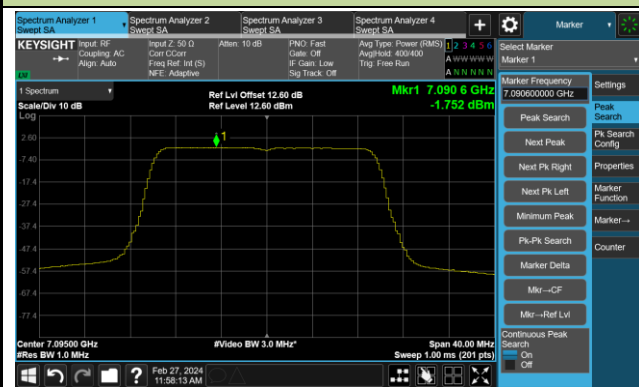

Channel 117 (6535MHz)

Channel 149 (6695MHz)

802.11be-EHT20 Power Spectral Density – Ant 4

Channel 181 (6855MHz)

Channel 185 (6875MHz)

Channel 189 (6895MHz)

Channel 209 (6995MHz)

Channel 229 (7095MHz)