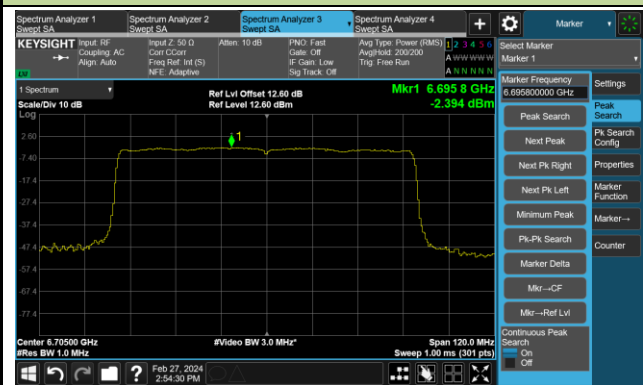

Channel 147 (6685MHz)

802.11be-EHT40 Power Spectral Density – Ant 4

Channel 179 (6845MHz)

Channel 187 (6885MHz)

Channel 195 (6925MHz)

Channel 211 (7005MHz)

Channel 227 (7085MHz)

802.11be-EHT80 Power Spectral Density – Ant 4

Channel 39 (6145MHz)

Channel 55 (6225MHz)

Channel 87 (6385MHz)

Channel 103 (6465MHz)

Channel 119 (6545MHz)

Channel 135 (6625MHz)

Channel 151 (6705MHz)

Channel 167 (6785MHz)

802.11be-EHT80 Power Spectral Density – Ant 4

Channel 183 (6865MHz)

Channel 199 (6945MHz)

Channel 215 (7025MHz)

802.11be-EHT160 Power Spectral Density – Ant 4

Channel 47 (6185MHz)

Channel 79 (6345MHz)

Channel 111 (6505MHz)