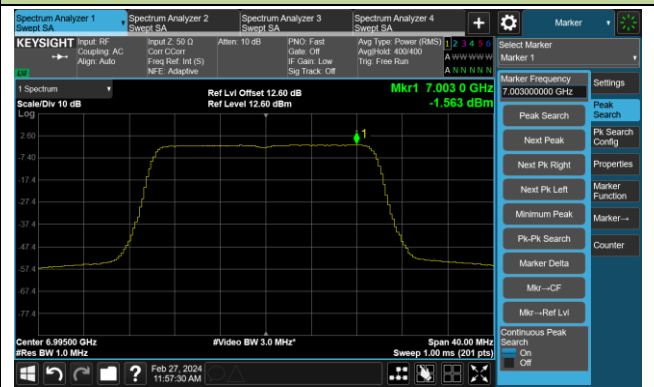

Channel 117 (6535MHz)

Channel 149 (6695MHz)

802.11be-EHT20 Power Spectral Density – Ant 4

Channel 181 (6855MHz)

Channel 185 (6875MHz)

Channel 189 (6895MHz)

Channel 209 (6995MHz)

Channel 229 (7095MHz)

802.11be-EHT40 Power Spectral Density – Ant 4

Channel 35 (6125MHz)

Channel 59 (6245MHz)

Channel 91 (6405MHz)

Channel 99 (6445MHz)

Channel 107 (6485MHz)

Channel 115 (6525MHz)

Channel 123 (6565MHz)