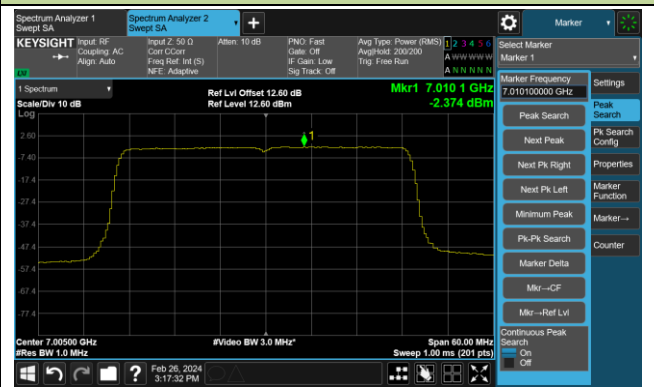

Channel 179 (6845MHz)

Channel 187 (6885MHz)

Channel 195 (6925MHz)

Channel 211 (7005MHz)

Channel 227 (7085MHz)

802.11ax-HE80 Power Spectral Density – Ant 4

Channel 39 (6145MHz)

Channel 55 (6225MHz)

Channel 87 (6385MHz)

Channel 103 (6465MHz)

Channel 119 (6545MHz)

Channel 135 (6625MHz)

Channel 151 (6705MHz)

Channel 167 (6785MHz)

802.11ax-HE80 Power Spectral Density – Ant 4

Channel 183 (6865MHz)