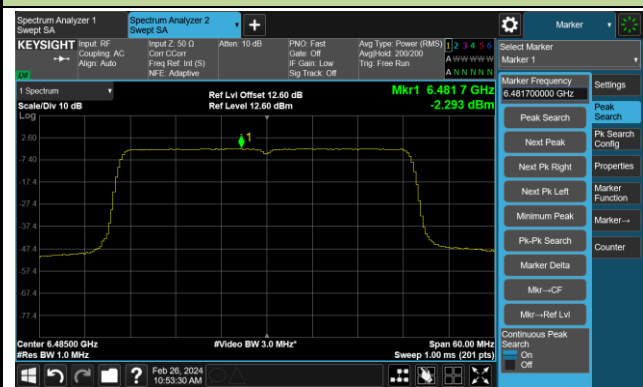

Channel 59 (6245MHz)

Channel 91 (6405MHz)

Channel 99 (6445MHz)

Channel 107 (6485MHz)

Channel 115 (6525MHz)

Channel 123 (6565MHz)

Channel 147 (6685MHz)

802.11ax-HE40 Power Spectral Density – Ant 4

Channel 179 (6845MHz)

Channel 187 (6885MHz)

Channel 195 (6925MHz)

Channel 211 (7005MHz)

Channel 227 (7085MHz)

802.11ax-HE80 Power Spectral Density – Ant 4

Channel 39 (6145MHz)

Channel 55 (6225MHz)

Channel 87 (6385MHz)

Channel 103 (6465MHz)

Channel 119 (6545MHz)

Channel 135 (6625MHz)

Channel 151 (6705MHz)

Channel 167 (6785MHz)

802.11ax-HE80 Power Spectral Density – Ant 4

Channel 183 (6865MHz)