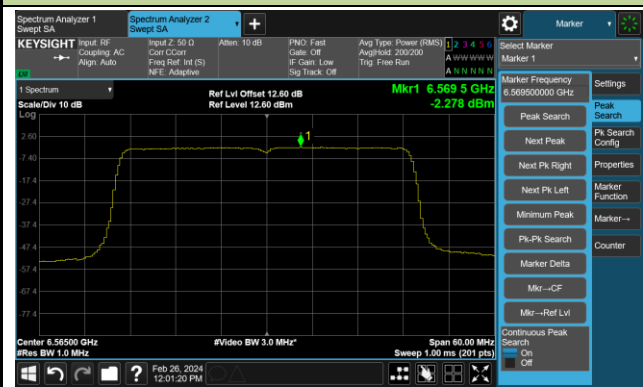

Channel 59 (6245MHz)

Channel 91 (6405MHz)

Channel 99 (6445MHz)

Channel 107 (6485MHz)

Channel 115 (6525MHz)

Channel 123 (6565MHz)

Channel 147 (6685MHz)

802.11ax-HE40 Power Spectral Density – Ant 4

Channel 179 (6845MHz)

Channel 187 (6885MHz)

Channel 195 (6925MHz)

Channel 211 (7005MHz)

Channel 227 (7085MHz)

802.11ax-HE80 Power Spectral Density – Ant 4

Channel 39 (6145MHz)

Channel 55 (6225MHz)