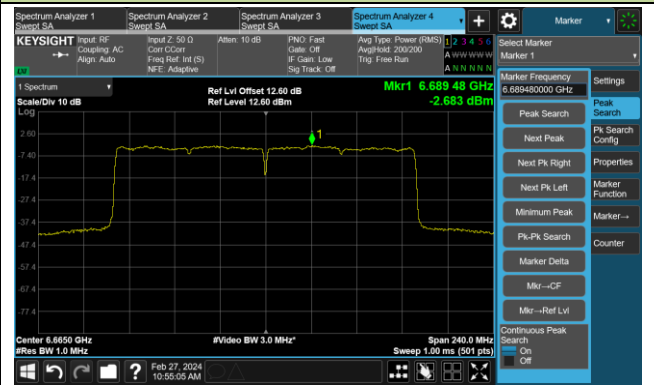

Channel 87 (6385MHz)

Channel 103 (6465MHz)

Channel 119 (6545MHz)

Channel 135 (6625MHz)

Channel 151 (6705MHz)

Channel 167 (6785MHz)

802.11ax-HE80 Power Spectral Density – Ant 4

Channel 183 (6865MHz)

Channel 199 (6945MHz)

Channel 215 (7025MHz)

802.11ax-HE160 Power Spectral Density – Ant 4

Channel 47 (6185MHz)

Channel 79 (6345MHz)

Channel 111 (6505MHz)

Channel 143 (6665MHz)

Channel 175 (6825MHz)

Channel 207 (6985MHz)

802.11be-EHT20 Power Spectral Density – Ant 4

Channel 33 (6115MHz)

Channel 61 (6255MHz)

Channel 93 (6415MHz)

Channel 97 (6435MHz)

Channel 105 (6475MHz)

Channel 113 (6515MHz)