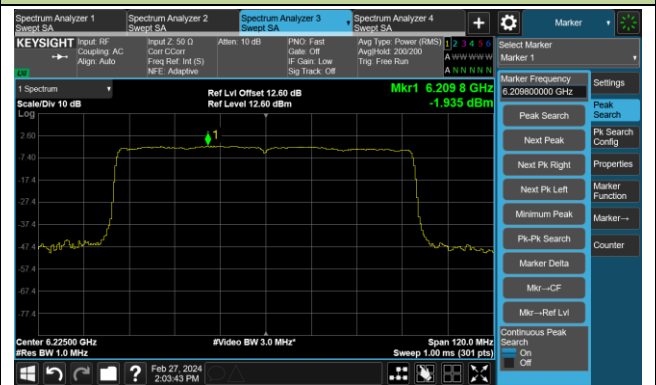

Channel 55 (6225MHz)