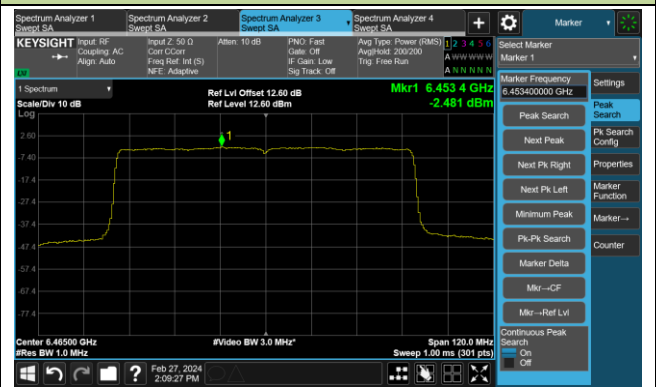

Channel 147 (6685MHz)

802.11be-EHT40 Power Spectral Density – Ant 4

Channel 179 (6845MHz)

Channel 187 (6885MHz)

Channel 195 (6925MHz)

Channel 211 (7005MHz)

Channel 227 (7085MHz)

802.11be-EHT80 Power Spectral Density – Ant 4

Channel 39 (6145MHz)

Channel 55 (6225MHz)

Channel 87 (6385MHz)

Channel 103 (6465MHz)

Channel 119 (6545MHz)

Channel 135 (6625MHz)

Channel 151 (6705MHz)

Channel 167 (6785MHz)

802.11be-EHT80 Power Spectral Density – Ant 4

Channel 183 (6865MHz)

Channel 199 (6945MHz)

Channel 215 (7025MHz)

802.11be-EHT160 Power Spectral Density – Ant 4

Channel 47 (6185MHz)

Channel 79 (6345MHz)

Channel 111 (6505MHz)