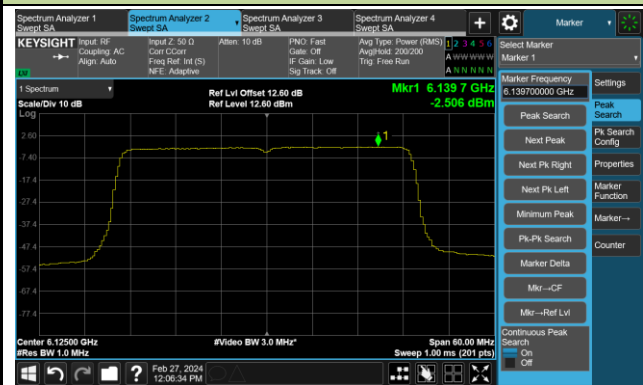

Channel 117 (6535MHz)

Channel 149 (6695MHz)

802.11be-EHT20 Power Spectral Density – Ant 4

Channel 181 (6855MHz)

Channel 185 (6875MHz)

Channel 189 (6895MHz)

Channel 209 (6995MHz)

Channel 229 (7095MHz)

802.11be-EHT40 Power Spectral Density – Ant 4

Channel 35 (6125MHz)

Channel 59 (6245MHz)

Channel 91 (6405MHz)

Channel 99 (6445MHz)

Channel 107 (6485MHz)

Channel 115 (6525MHz)

Channel 123 (6565MHz)