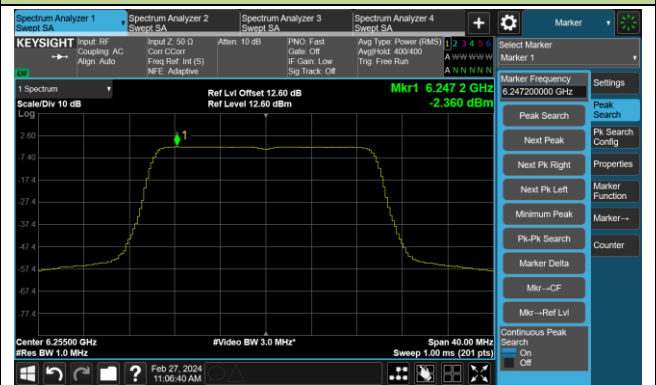

Channel 207 (6985MHz)

802.11be-EHT20 Power Spectral Density – Ant 4

Channel 33 (6115MHz)

Channel 61 (6255MHz)

Channel 93 (6415MHz)

Channel 97 (6435MHz)

Channel 105 (6475MHz)

Channel 113 (6515MHz)

Channel 117 (6535MHz)

Channel 149 (6695MHz)

802.11be-EHT20 Power Spectral Density – Ant 4

Channel 181 (6855MHz)

Channel 185 (6875MHz)

Channel 189 (6895MHz)

Channel 209 (6995MHz)

Channel 229 (7095MHz)