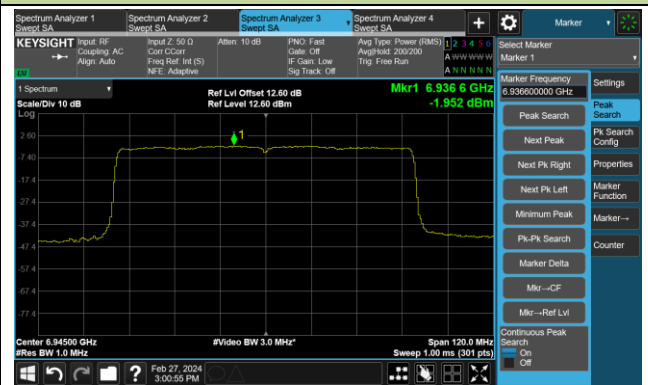

Channel 147 (6685MHz)

802.11be-EHT40 Power Spectral Density – Ant 4

Channel 179 (6845MHz)

Channel 187 (6885MHz)

Channel 195 (6925MHz)

Channel 211 (7005MHz)

Channel 227 (7085MHz)

802.11be-EHT80 Power Spectral Density – Ant 4

Channel 39 (6145MHz)

Channel 55 (6225MHz)

Channel 87 (6385MHz)

Channel 103 (6465MHz)

Channel 119 (6545MHz)

Channel 135 (6625MHz)

Channel 151 (6705MHz)

Channel 167 (6785MHz)

802.11be-EHT80 Power Spectral Density – Ant 4

Channel 183 (6865MHz)

Channel 199 (6945MHz)

Channel 215 (7025MHz)

802.11be-EHT160 Power Spectral Density – Ant 4

Channel 47 (6185MHz)

Channel 79 (6345MHz)

Channel 111 (6505MHz)