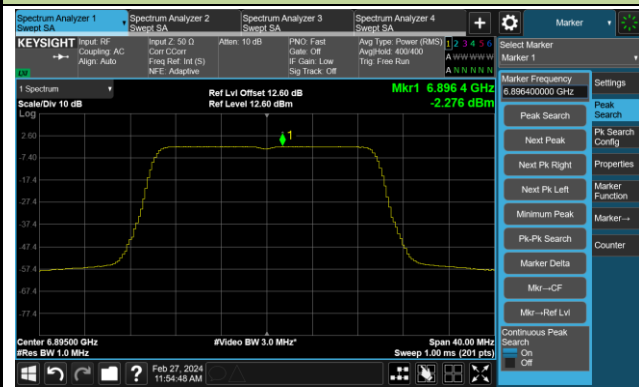

Channel 117 (6535MHz)

Channel 149 (6695MHz)

802.11be-EHT20 Power Spectral Density – Ant 4

Channel 181 (6855MHz)

Channel 185 (6875MHz)

Channel 189 (6895MHz)

Channel 209 (6995MHz)

Channel 229 (7095MHz)

802.11be-EHT40 Power Spectral Density – Ant 4

Channel 35 (6125MHz)

Channel 59 (6245MHz)

Channel 91 (6405MHz)

Channel 99 (6445MHz)

Channel 107 (6485MHz)

Channel 115 (6525MHz)

Channel 123 (6565MHz)