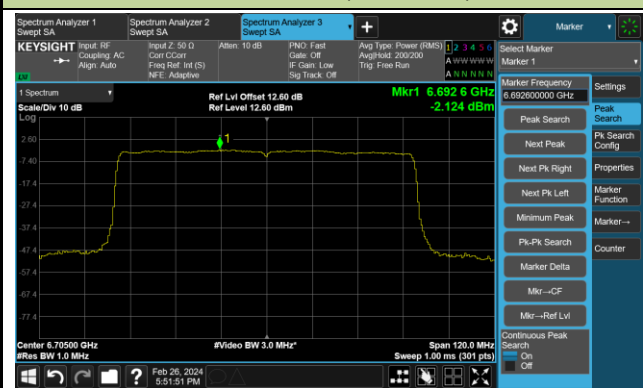

Channel 87 (6385MHz)

Channel 103 (6465MHz)

Channel 119 (6545MHz)

Channel 135 (6625MHz)

Channel 151 (6705MHz)

Channel 167 (6785MHz)

802.11ax-HE80 Power Spectral Density – Ant 4

Channel 183 (6865MHz)

Channel 199 (6945MHz)

Channel 215 (7025MHz)

802.11ax-HE160 Power Spectral Density – Ant 4

Channel 47 (6185MHz)

Channel 79 (6345MHz)

Channel 111 (6505MHz)

Channel 143 (6665MHz)

Channel 175 (6825MHz)