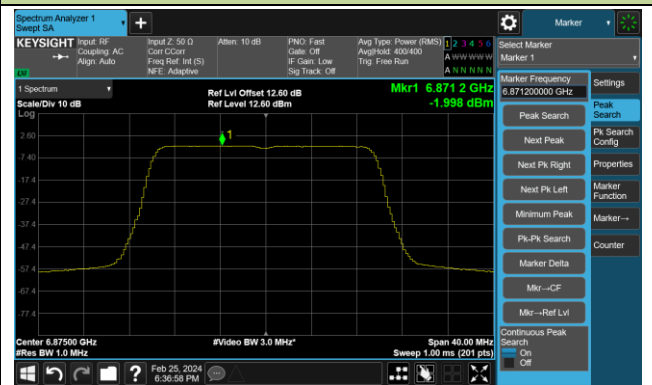

802.11ax-HE20 Power Spectral Density – Ant 4

Channel 181 (6855MHz)

Channel 185 (6875MHz)

Channel 189 (6895MHz)

Channel 209 (6995MHz)

Channel 229 (7095MHz)

802.11ax-HE40 Power Spectral Density – Ant 4

Channel 35 (6125MHz)

Channel 59 (6245MHz)

Channel 91 (6405MHz)

Channel 99 (6445MHz)

Channel 107 (6485MHz)

Channel 115 (6525MHz)

Channel 123 (6565MHz)

Channel 147 (6685MHz)

802.11ax-HE40 Power Spectral Density – Ant 4