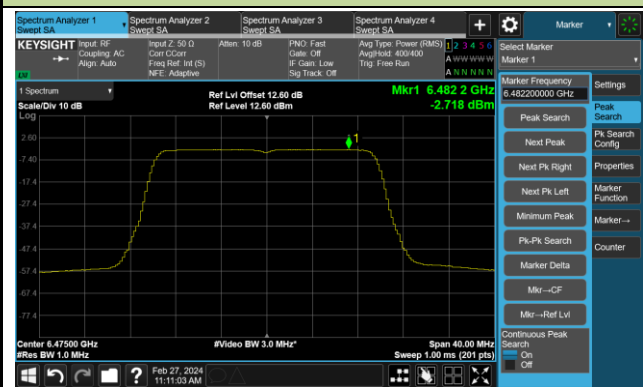

Channel 207 (6985MHz)

802.11be-EHT20 Power Spectral Density – Ant 4

Channel 33 (6115MHz)

Channel 61 (6255MHz)

Channel 93 (6415MHz)

Channel 97 (6435MHz)

Channel 105 (6475MHz)

Channel 113 (6515MHz)

Channel 117 (6535MHz)

Channel 149 (6695MHz)

802.11be-EHT20 Power Spectral Density – Ant 4

Channel 181 (6855MHz)

Channel 185 (6875MHz)

Channel 189 (6895MHz)

Channel 209 (6995MHz)

Channel 229 (7095MHz)