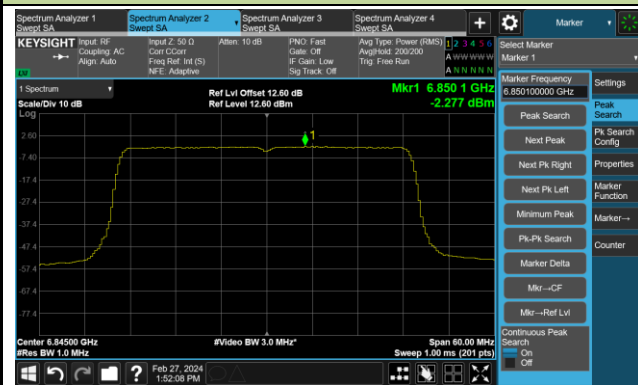

802.11be-EHT40 Power Spectral Density – Ant 4

Channel 35 (6125MHz)

Channel 59 (6245MHz)

Channel 91 (6405MHz)

Channel 99 (6445MHz)

Channel 107 (6485MHz)

Channel 115 (6525MHz)

Channel 123 (6565MHz)

Channel 147 (6685MHz)

802.11be-EHT40 Power Spectral Density – Ant 4

Channel 179 (6845MHz)

Channel 187 (6885MHz)

Channel 195 (6925MHz)

Channel 211 (7005MHz)

Channel 227 (7085MHz)

802.11be-EHT80 Power Spectral Density – Ant 4