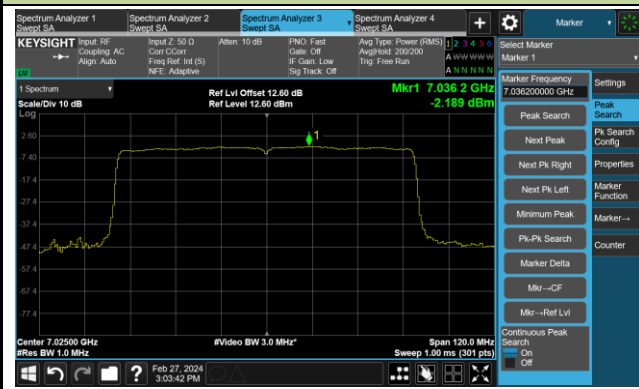

802.11be-EHT80 Power Spectral Density – Ant 4

Channel 183 (6865MHz)

Channel 199 (6945MHz)

Channel 215 (7025MHz)

802.11be-EHT160 Power Spectral Density – Ant 4

Channel 47 (6185MHz)

Channel 79 (6345MHz)

Channel 111 (6505MHz)

Channel 143 (6665MHz)

Channel 175 (6825MHz)

Channel 207 (6985MHz)