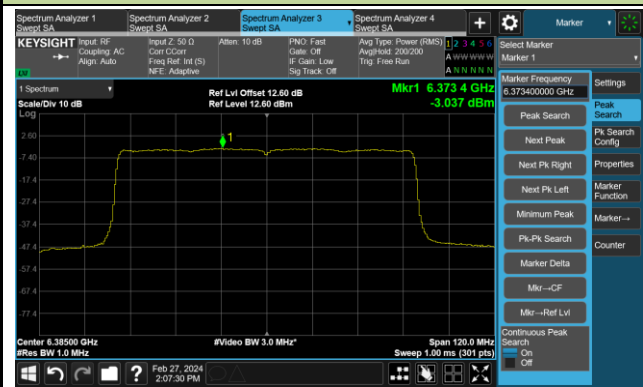

Channel 87 (6385MHz)