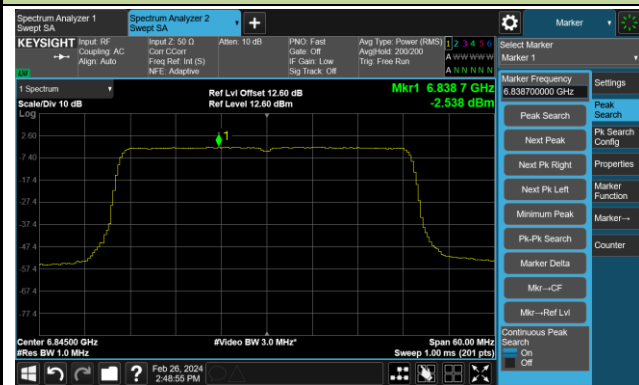

Channel 59 (6245MHz)

Channel 91 (6405MHz)

Channel 99 (6445MHz)

Channel 107 (6485MHz)

Channel 115 (6525MHz)

Channel 123 (6565MHz)

Channel 147 (6685MHz)

802.11ax-HE40 Power Spectral Density – Ant 4

Channel 179 (6845MHz)

Channel 187 (6885MHz)

Channel 195 (6925MHz)

Channel 211 (7005MHz)

Channel 227 (7085MHz)

802.11ax-HE80 Power Spectral Density – Ant 4

Channel 39 (6145MHz)

Channel 55 (6225MHz)