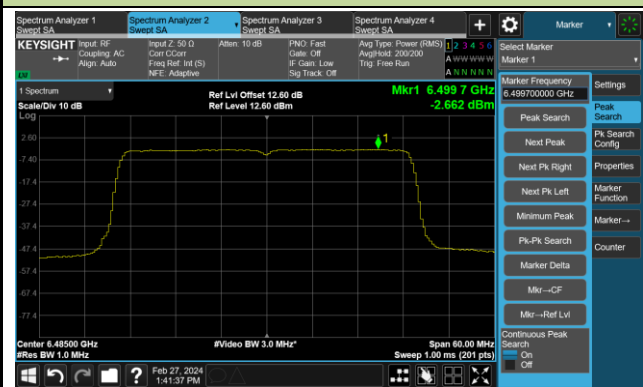

Channel 117 (6535MHz)

Channel 149 (6695MHz)

802.11be-EHT20 Power Spectral Density – Ant 4

Channel 181 (6855MHz)

Channel 185 (6875MHz)

Channel 189 (6895MHz)

Channel 209 (6995MHz)

Channel 229 (7095MHz)

802.11be-EHT40 Power Spectral Density – Ant 4

Channel 35 (6125MHz)

Channel 59 (6245MHz)

Channel 91 (6405MHz)

Channel 99 (6445MHz)

Channel 107 (6485MHz)

Channel 115 (6525MHz)

Channel 123 (6565MHz)

Channel 147 (6685MHz)

802.11be-EHT40 Power Spectral Density – Ant 4

Channel 179 (6845MHz)

Channel 187 (6885MHz)

Channel 195 (6925MHz)

Channel 211 (7005MHz)

Channel 227 (7085MHz)

802.11be-EHT80 Power Spectral Density – Ant 4