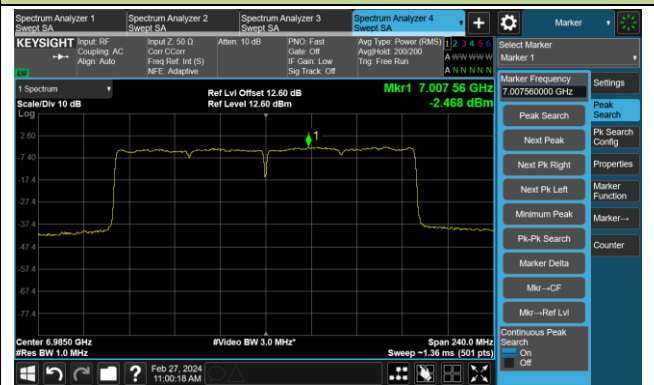

Channel 87 (6385MHz)

Channel 103 (6465MHz)

Channel 119 (6545MHz)

Channel 135 (6625MHz)

Channel 151 (6705MHz)

Channel 167 (6785MHz)

802.11ax-HE80 Power Spectral Density – Ant 4

Channel 183 (6865MHz)

Channel 199 (6945MHz)

Channel 215 (7025MHz)

802.11ax-HE160 Power Spectral Density – Ant 4

Channel 47 (6185MHz)

Channel 79 (6345MHz)

Channel 111 (6505MHz)

Channel 143 (6665MHz)

Channel 175 (6825MHz)

Channel 207 (6985MHz)

802.11be-EHT20 Power Spectral Density – Ant 4

Channel 33 (6115MHz)

Channel 61 (6255MHz)

Channel 93 (6415MHz)

Channel 97 (6435MHz)

Channel 105 (6475MHz)

Channel 113 (6515MHz)