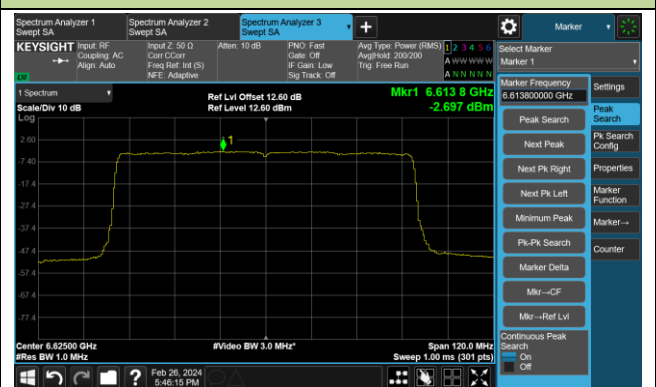

Channel 179 (6845MHz)

Channel 187 (6885MHz)

Channel 195 (6925MHz)

Channel 211 (7005MHz)

Channel 227 (7085MHz)

802.11ax-HE80 Power Spectral Density – Ant 4

Channel 39 (6145MHz)

Channel 55 (6225MHz)

Channel 87 (6385MHz)

Channel 103 (6465MHz)

Channel 119 (6545MHz)

Channel 135 (6625MHz)

Channel 151 (6705MHz)

Channel 167 (6785MHz)

802.11ax-HE80 Power Spectral Density – Ant 4

Channel 183 (6865MHz)

Channel 199 (6945MHz)

Channel 215 (7025MHz)

802.11ax-HE160 Power Spectral Density – Ant 4

Channel 47 (6185MHz)

Channel 79 (6345MHz)

Channel 111 (6505MHz)

Channel 143 (6665MHz)

Channel 175 (6825MHz)