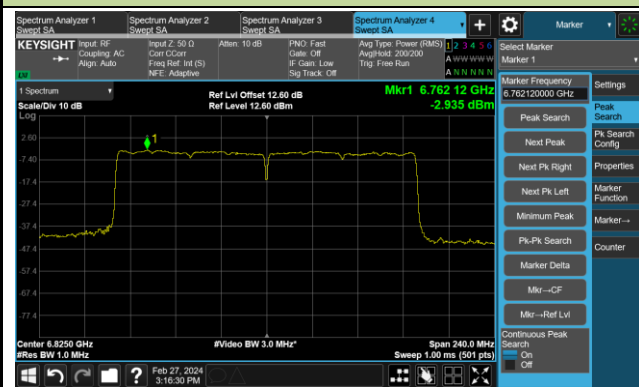

802.11be-EHT80 Power Spectral Density – Ant 4

Channel 183 (6865MHz)

Channel 199 (6945MHz)

Channel 215 (7025MHz)

802.11be-EHT160 Power Spectral Density – Ant 4

Channel 47 (6185MHz)

Channel 79 (6345MHz)

Channel 111 (6505MHz)

Channel 143 (6665MHz)

Channel 175 (6825MHz)

Channel 207 (6985MHz)