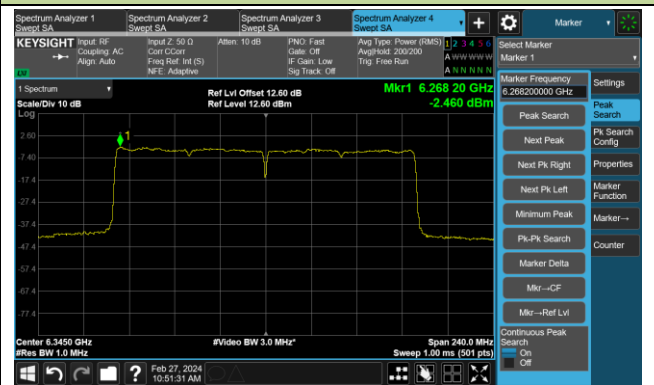

Channel 87 (6385MHz)

Channel 103 (6465MHz)

Channel 119 (6545MHz)

Channel 135 (6625MHz)

Channel 151 (6705MHz)

Channel 167 (6785MHz)

802.11ax-HE80 Power Spectral Density – Ant 4

Channel 183 (6865MHz)

Channel 199 (6945MHz)

Channel 215 (7025MHz)

802.11ax-HE160 Power Spectral Density – Ant 4

Channel 47 (6185MHz)

Channel 79 (6345MHz)

Channel 111 (6505MHz)

Channel 143 (6665MHz)

Channel 175 (6825MHz)

Channel 207 (6985MHz)

802.11be-EHT20 Power Spectral Density – Ant 4

Channel 33 (6115MHz)

Channel 61 (6255MHz)

Channel 93 (6415MHz)

Channel 97 (6435MHz)

Channel 105 (6475MHz)

Channel 113 (6515MHz)