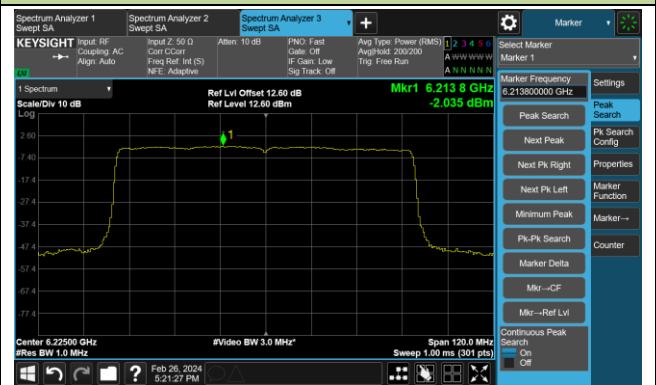

Channel 179 (6845MHz)

Channel 187 (6885MHz)

Channel 195 (6925MHz)

Channel 211 (7005MHz)

Channel 227 (7085MHz)

802.11ax-HE80 Power Spectral Density – Ant 4

Channel 39 (6145MHz)

Channel 55 (6225MHz)

Channel 87 (6385MHz)

Channel 103 (6465MHz)

Channel 119 (6545MHz)

Channel 135 (6625MHz)

Channel 151 (6705MHz)

Channel 167 (6785MHz)

802.11ax-HE80 Power Spectral Density – Ant 4

Channel 183 (6865MHz)