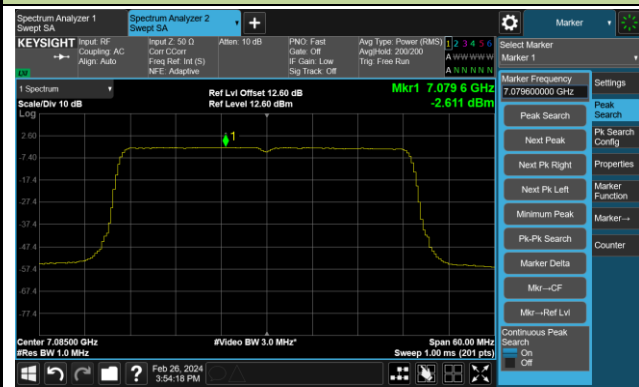

Channel 179 (6845MHz)

Channel 187 (6885MHz)

Channel 195 (6925MHz)

Channel 211 (7005MHz)

Channel 227 (7085MHz)

802.11ax-HE80 Power Spectral Density – Ant 4

Channel 39 (6145MHz)

Channel 55 (6225MHz)

Channel 87 (6385MHz)

Channel 103 (6465MHz)

Channel 119 (6545MHz)

Channel 135 (6625MHz)

Channel 151 (6705MHz)

Channel 167 (6785MHz)

802.11ax-HE80 Power Spectral Density – Ant 4

Channel 183 (6865MHz)