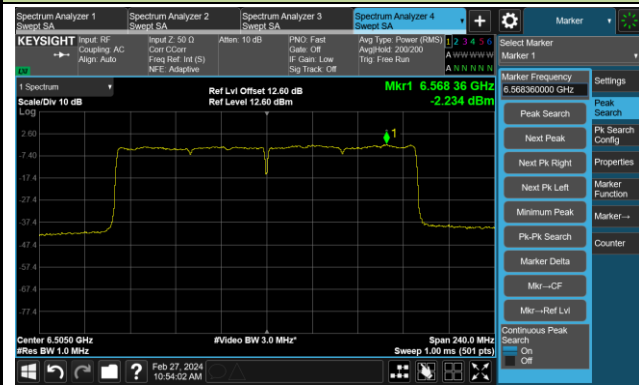

Channel 199 (6945MHz)

Channel 215 (7025MHz)

802.11ax-HE160 Power Spectral Density – Ant 4

Channel 47 (6185MHz)

Channel 79 (6345MHz)

Channel 111 (6505MHz)

Channel 143 (6665MHz)

Channel 175 (6825MHz)

Channel 207 (6985MHz)

802.11be-EHT20 Power Spectral Density – Ant 4

Channel 33 (6115MHz)

Channel 61 (6255MHz)

Channel 93 (6415MHz)

Channel 97 (6435MHz)

Channel 105 (6475MHz)

Channel 113 (6515MHz)