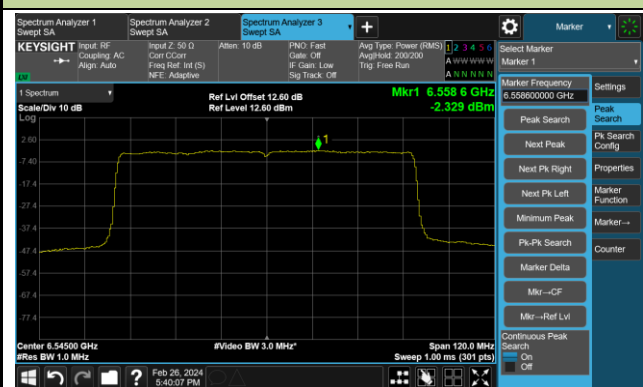

Channel 179 (6845MHz)

Channel 187 (6885MHz)

Channel 195 (6925MHz)

Channel 211 (7005MHz)

Channel 227 (7085MHz)

802.11ax-HE80 Power Spectral Density – Ant 4

Channel 39 (6145MHz)

Channel 55 (6225MHz)

Channel 87 (6385MHz)

Channel 103 (6465MHz)

Channel 119 (6545MHz)

Channel 135 (6625MHz)

Channel 151 (6705MHz)

Channel 167 (6785MHz)

802.11ax-HE80 Power Spectral Density – Ant 4

Channel 183 (6865MHz)