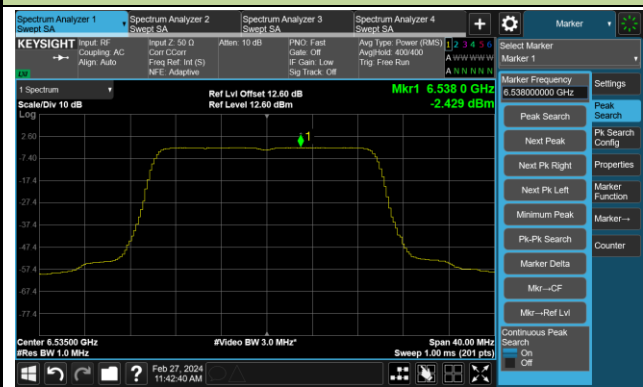

Channel 207 (6985MHz)

802.11be-EHT20 Power Spectral Density – Ant 4

Channel 33 (6115MHz)

Channel 61 (6255MHz)

Channel 93 (6415MHz)

Channel 97 (6435MHz)

Channel 105 (6475MHz)

Channel 113 (6515MHz)

Channel 117 (6535MHz)

Channel 149 (6695MHz)

802.11be-EHT20 Power Spectral Density – Ant 4

Channel 181 (6855MHz)

Channel 185 (6875MHz)

Channel 189 (6895MHz)

Channel 209 (6995MHz)

Channel 229 (7095MHz)