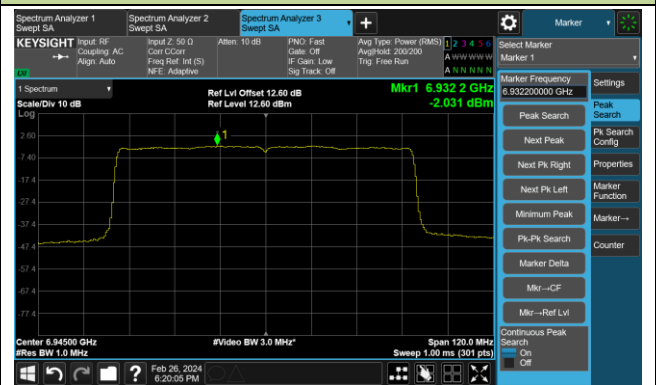

Channel 179 (6845MHz)

Channel 187 (6885MHz)

Channel 195 (6925MHz)

Channel 211 (7005MHz)

Channel 227 (7085MHz)

802.11ax-HE80 Power Spectral Density – Ant 4

Channel 39 (6145MHz)

Channel 55 (6225MHz)

Channel 87 (6385MHz)

Channel 103 (6465MHz)

Channel 119 (6545MHz)

Channel 135 (6625MHz)

Channel 151 (6705MHz)

Channel 167 (6785MHz)

802.11ax-HE80 Power Spectral Density – Ant 4

Channel 183 (6865MHz)

Channel 199 (6945MHz)

Channel 215 (7025MHz)

802.11ax-HE160 Power Spectral Density – Ant 4

Channel 47 (6185MHz)

Channel 79 (6345MHz)

Channel 111 (6505MHz)

Channel 143 (6665MHz)

Channel 175 (6825MHz)