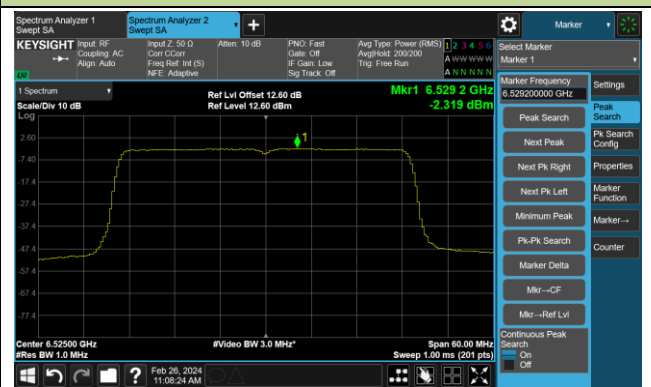

802.11ax-HE20 Power Spectral Density – Ant 4

Channel 181 (6855MHz)

Channel 185 (6875MHz)

Channel 189 (6895MHz)

Channel 209 (6995MHz)

Channel 229 (7095MHz)

802.11ax-HE40 Power Spectral Density – Ant 4

Channel 35 (6125MHz)

Channel 59 (6245MHz)

Channel 91 (6405MHz)

Channel 99 (6445MHz)

Channel 107 (6485MHz)

Channel 115 (6525MHz)

Channel 123 (6565MHz)

Channel 147 (6685MHz)

802.11ax-HE40 Power Spectral Density – Ant 4

Channel 179 (6845MHz)

Channel 187 (6885MHz)

Channel 195 (6925MHz)

Channel 211 (7005MHz)

Channel 227 (7085MHz)

802.11ax-HE80 Power Spectral Density – Ant 4

Channel 39 (6145MHz)

Channel 55 (6225MHz)

Channel 87 (6385MHz)

Channel 103 (6465MHz)

Channel 119 (6545MHz)

Channel 135 (6625MHz)

Channel 151 (6705MHz)

Channel 167 (6785MHz)

802.11ax-HE80 Power Spectral Density – Ant 4

Channel 183 (6865MHz)