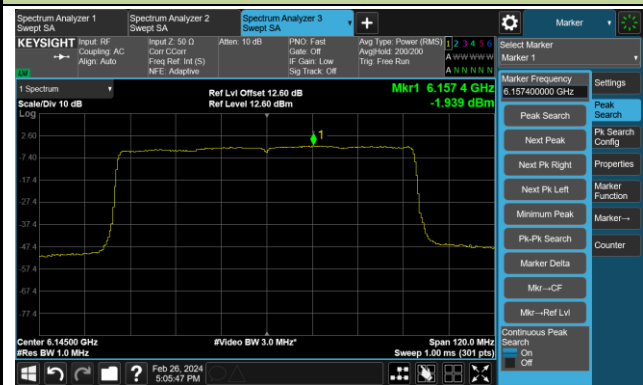

Channel 179 (6845MHz)

Channel 187 (6885MHz)

Channel 195 (6925MHz)

Channel 211 (7005MHz)

Channel 227 (7085MHz)

802.11ax-HE80 Power Spectral Density – Ant 4

Channel 39 (6145MHz)

Channel 55 (6225MHz)

Channel 87 (6385MHz)

Channel 103 (6465MHz)

Channel 119 (6545MHz)

Channel 135 (6625MHz)

Channel 151 (6705MHz)

Channel 167 (6785MHz)

802.11ax-HE80 Power Spectral Density – Ant 4

Channel 183 (6865MHz)