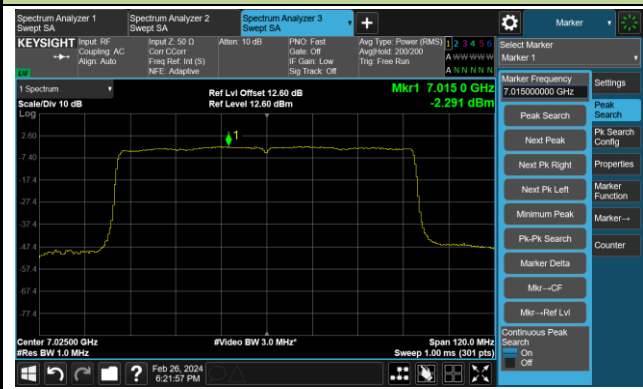

Channel 87 (6385MHz)

Channel 103 (6465MHz)

Channel 119 (6545MHz)

Channel 135 (6625MHz)

Channel 151 (6705MHz)

Channel 167 (6785MHz)

802.11ax-HE80 Power Spectral Density – Ant 4

Channel 183 (6865MHz)

Channel 199 (6945MHz)

Channel 215 (7025MHz)

802.11ax-HE160 Power Spectral Density – Ant 4

Channel 47 (6185MHz)

Channel 79 (6345MHz)

Channel 111 (6505MHz)

Channel 143 (6665MHz)

Channel 175 (6825MHz)