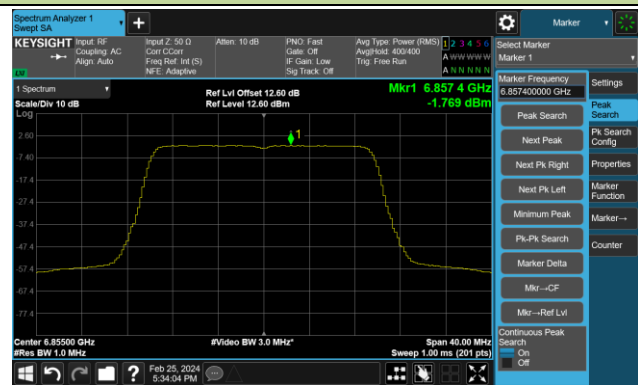

802.11ax-HE20 Power Spectral Density – Ant 4

Channel 181 (6855MHz)

Channel 185 (6875MHz)

Channel 189 (6895MHz)

Channel 209 (6995MHz)

Channel 229 (7095MHz)

802.11ax-HE40 Power Spectral Density – Ant 4

Channel 35 (6125MHz)

Channel 59 (6245MHz)

Channel 91 (6405MHz)

Channel 99 (6445MHz)

Channel 107 (6485MHz)

Channel 115 (6525MHz)

Channel 123 (6565MHz)

Channel 147 (6685MHz)

802.11ax-HE40 Power Spectral Density – Ant 4

Channel 179 (6845MHz)

Channel 187 (6885MHz)

Channel 195 (6925MHz)

Channel 211 (7005MHz)

Channel 227 (7085MHz)

802.11ax-HE80 Power Spectral Density – Ant 4

Channel 39 (6145MHz)

Channel 55 (6225MHz)