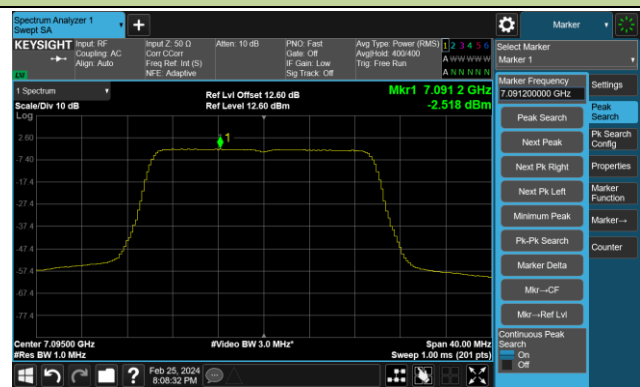

## 802.11ax-HE20 Power Spectral Density – Ant 1

Channel 181 (6855MHz)

Channel 185 (6875MHz)

Channel 189 (6895MHz)

Channel 209 (6995MHz)

Channel 229 (7095MHz)

### 802.11ax-HE40 Power Spectral Density – Ant 1

Channel 35 (6125MHz)

Channel 59 (6245MHz)

Channel 91 (6405MHz)

Channel 99 (6445MHz)

Channel 107 (6485MHz)

Channel 115 (6525MHz)

Channel 123 (6565MHz)

Channel 147 (6685MHz)