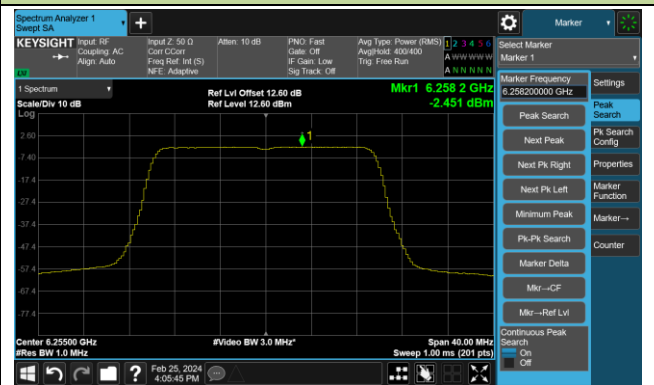

### 802.11be-EHT320-1 Power Spectral Density – Ant 4

Channel 95 (6425MHz)

Channel 159 (6745MHz)

### 802.11be-EHT320-2 Power Spectral Density – Ant 4

Channel 63 (6265MHz)

Channel 127 (6585MHz)

Channel 191 (6905MHz)

802.11ax-HE20 Power Spectral Density – Ant 1

Channel 33 (6115MHz)

Channel 61 (6255MHz)

Channel 93 (6415MHz)

Channel 97 (6435MHz)

Channel 105 (6475MHz)

Channel 113 (6515MHz)

Channel 117 (6535MHz)

Channel 149 (6695MHz)

## 802.11ax-HE20 Power Spectral Density – Ant 1

Channel 181 (6855MHz)

Channel 185 (6875MHz)

Channel 189 (6895MHz)

Channel 209 (6995MHz)

Channel 229 (7095MHz)