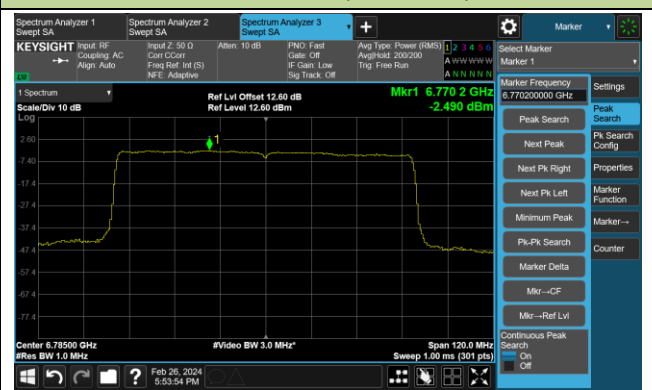

### 802.11ax-HE40 Power Spectral Density – Ant 1

Channel 179 (6845MHz)

Channel 187 (6885MHz)

Channel 195 (6925MHz)

Channel 211 (7005MHz)

Channel 227 (7085MHz)

802.11ax-HE80 Power Spectral Density – Ant 1

Channel 39 (6145MHz)

Channel 55 (6225MHz)

Channel 87 (6385MHz)

Channel 103 (6465MHz)

Channel 119 (6545MHz)

Channel 135 (6625MHz)

Channel 151 (6705MHz)

Channel 167 (6785MHz)

802.11ax-HE80 Power Spectral Density – Ant 1

Channel 183 (6865MHz)

Channel 199 (6945MHz)

Channel 215 (7025MHz)

802.11ax-HE160 Power Spectral Density – Ant 1

Channel 47 (6185MHz)

Channel 79 (6345MHz)

Channel 111 (6505MHz)

Channel 143 (6665MHz)