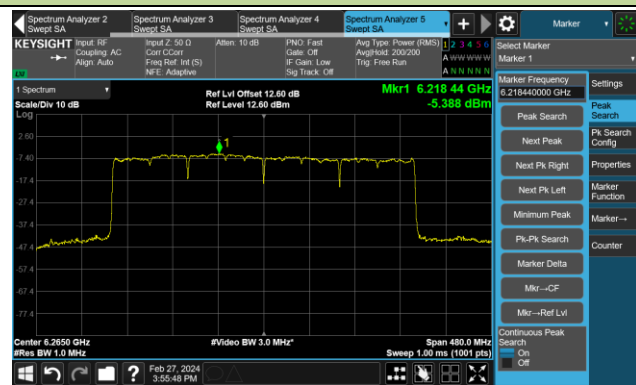

### 802.11be-EHT320-1 Power Spectral Density – Ant 4

Channel 95 (6425MHz)

Channel 159 (6745MHz)

### 802.11be-EHT320-2 Power Spectral Density – Ant 4

Channel 63 (6265MHz)

Channel 127 (6585MHz)

Channel 191 (6905MHz)

802.11ax-HE20 Power Spectral Density – Ant 1

Channel 33 (6115MHz)

Channel 61 (6255MHz)

Channel 93 (6415MHz)