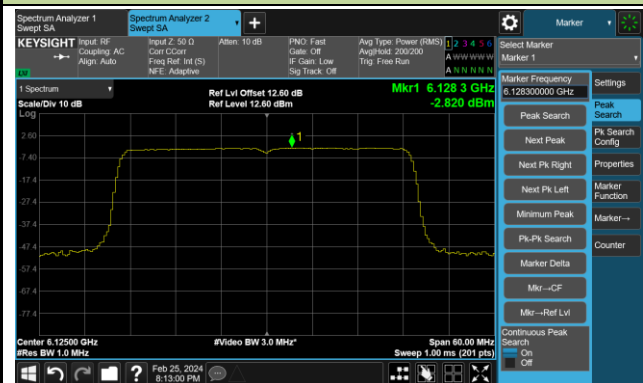

## 802.11ax-HE20 Power Spectral Density – Ant 1

Channel 181 (6855MHz)

Channel 185 (6875MHz)

Channel 189 (6895MHz)

Channel 209 (6995MHz)

Channel 229 (7095MHz)

### 802.11ax-HE40 Power Spectral Density – Ant 1

Channel 35 (6125MHz)

Channel 59 (6245MHz)

Channel 91 (6405MHz)

Channel 99 (6445MHz)

Channel 107 (6485MHz)

Channel 115 (6525MHz)

Channel 123 (6565MHz)

Channel 147 (6685MHz)