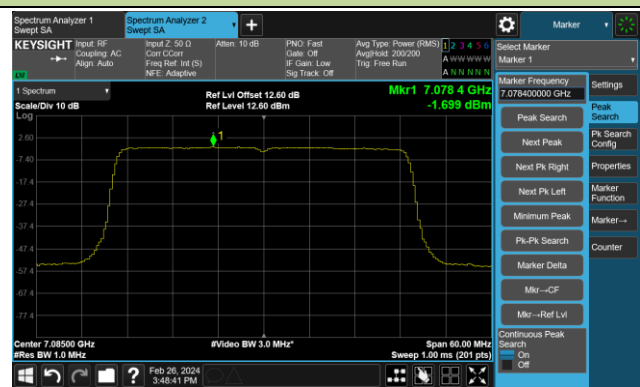

Channel 147 (6685MHz)

### 802.11ax-HE40 Power Spectral Density – Ant 1

Channel 179 (6845MHz)

Channel 187 (6885MHz)

Channel 195 (6925MHz)

Channel 211 (7005MHz)

Channel 227 (7085MHz)

802.11ax-HE80 Power Spectral Density – Ant 1

Channel 39 (6145MHz)

Channel 55 (6225MHz)

Channel 87 (6385MHz)

Channel 103 (6465MHz)

Channel 119 (6545MHz)

Channel 135 (6625MHz)

Channel 151 (6705MHz)

Channel 167 (6785MHz)

802.11ax-HE80 Power Spectral Density – Ant 1