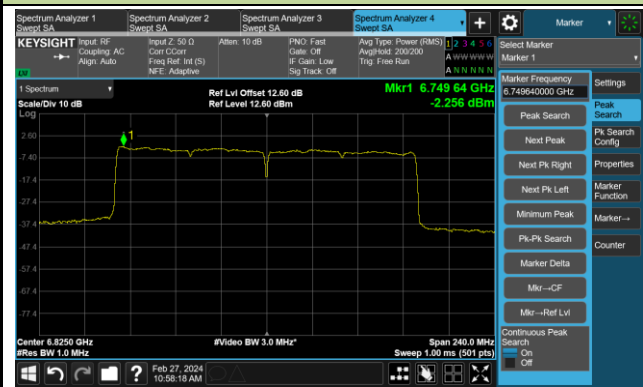

Channel 183 (6865MHz)

Channel 199 (6945MHz)

Channel 215 (7025MHz)

802.11ax-HE160 Power Spectral Density – Ant 1

Channel 47 (6185MHz)

Channel 79 (6345MHz)

Channel 111 (6505MHz)

Channel 143 (6665MHz)

Channel 175 (6825MHz)

Channel 207 (6985MHz)