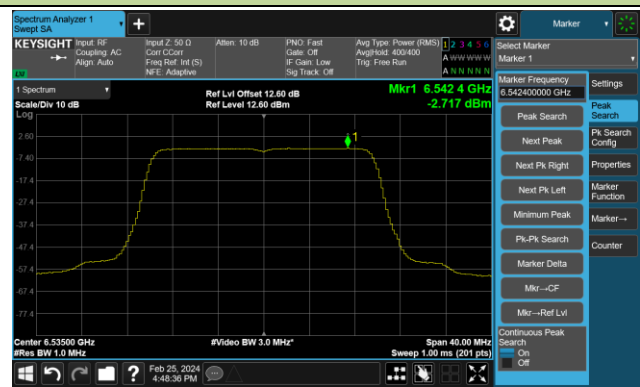

### 802.11be-EHT320-2 Power Spectral Density – Ant 4

Channel 63 (6265MHz)

Channel 127 (6585MHz)

Channel 191 (6905MHz)

802.11ax-HE20 Power Spectral Density – Ant 1

Channel 33 (6115MHz)

Channel 61 (6255MHz)

Channel 93 (6415MHz)

Channel 97 (6435MHz)

Channel 105 (6475MHz)

Channel 113 (6515MHz)

Channel 117 (6535MHz)

Channel 149 (6695MHz)

## 802.11ax-HE20 Power Spectral Density – Ant 1

Channel 181 (6855MHz)

Channel 185 (6875MHz)

Channel 189 (6895MHz)

Channel 209 (6995MHz)

Channel 229 (7095MHz)