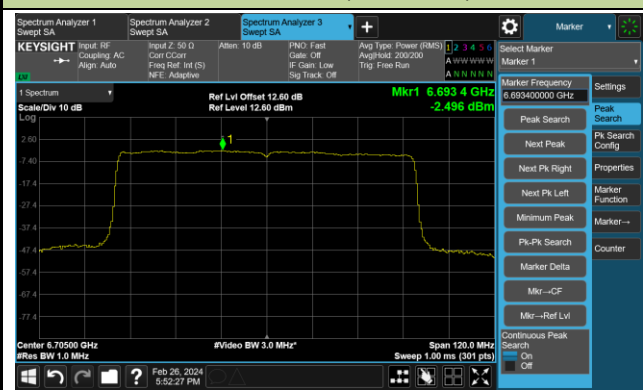

### 802.11ax-HE40 Power Spectral Density – Ant 1

Channel 179 (6845MHz)

Channel 187 (6885MHz)

Channel 195 (6925MHz)

Channel 211 (7005MHz)

Channel 227 (7085MHz)

802.11ax-HE80 Power Spectral Density – Ant 1

Channel 39 (6145MHz)

Channel 55 (6225MHz)

Channel 87 (6385MHz)

Channel 103 (6465MHz)

Channel 119 (6545MHz)

Channel 135 (6625MHz)

Channel 151 (6705MHz)

Channel 167 (6785MHz)

802.11ax-HE80 Power Spectral Density – Ant 1

Channel 183 (6865MHz)

Channel 199 (6945MHz)

Channel 215 (7025MHz)

802.11ax-HE160 Power Spectral Density – Ant 1

Channel 47 (6185MHz)

Channel 79 (6345MHz)

Channel 111 (6505MHz)

Channel 143 (6665MHz)