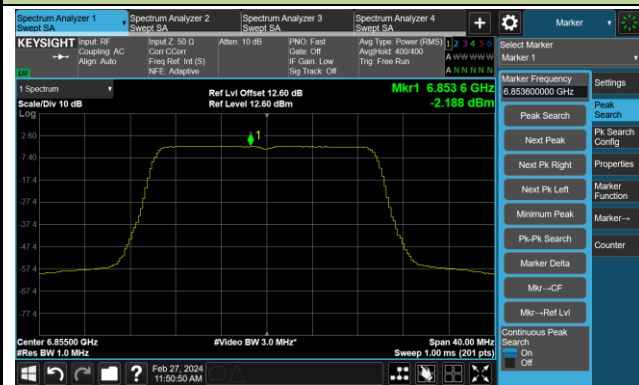

## 802.11be-EHT20 Power Spectral Density – Ant 1

Channel 33 (6115MHz)

Channel 61 (6255MHz)

Channel 93 (6415MHz)

Channel 97 (6435MHz)

Channel 105 (6475MHz)

Channel 113 (6515MHz)

Channel 117 (6535MHz)

Channel 149 (6695MHz)

802.11be-EHT20 Power Spectral Density – Ant 1

Channel 181 (6855MHz)

Channel 185 (6875MHz)

Channel 189 (6895MHz)

Channel 209 (6995MHz)

Channel 229 (7095MHz)