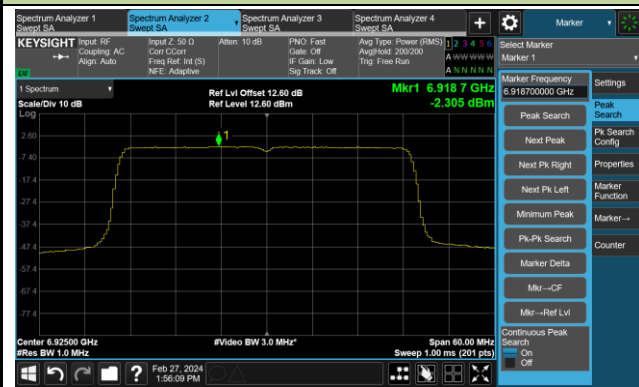

Channel 147 (6685MHz)

802.11be-EHT40 Power Spectral Density – Ant 1

Channel 179 (6845MHz)

Channel 187 (6885MHz)

Channel 195 (6925MHz)

Channel 211 (7005MHz)

Channel 227 (7085MHz)