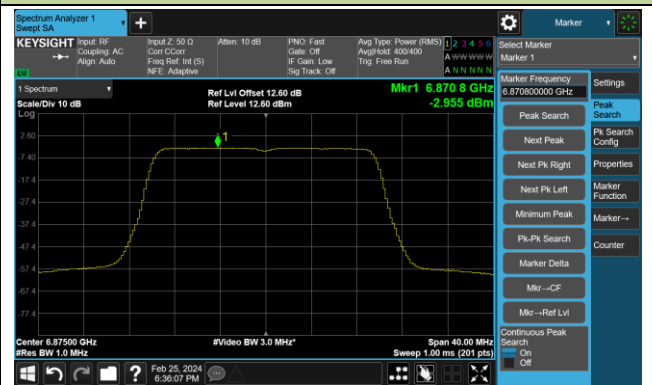

### 802.11be-EHT320-2 Power Spectral Density – Ant 4

Channel 63 (6265MHz)

Channel 127 (6585MHz)

Channel 191 (6905MHz)

802.11ax-HE20 Power Spectral Density – Ant 1

Channel 33 (6115MHz)

Channel 61 (6255MHz)

Channel 93 (6415MHz)

Channel 97 (6435MHz)

Channel 105 (6475MHz)

Channel 113 (6515MHz)

Channel 117 (6535MHz)

Channel 149 (6695MHz)

## 802.11ax-HE20 Power Spectral Density – Ant 1

Channel 181 (6855MHz)

Channel 185 (6875MHz)

Channel 189 (6895MHz)

Channel 209 (6995MHz)

Channel 229 (7095MHz)