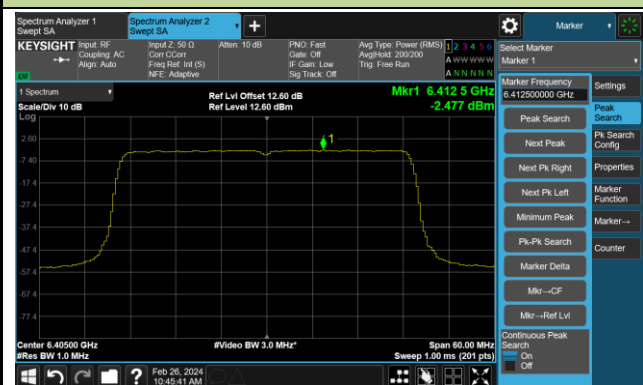

## 802.11ax-HE20 Power Spectral Density – Ant 1

Channel 181 (6855MHz)

Channel 185 (6875MHz)

Channel 189 (6895MHz)

Channel 209 (6995MHz)

Channel 229 (7095MHz)

### 802.11ax-HE40 Power Spectral Density – Ant 1

Channel 35 (6125MHz)

Channel 59 (6245MHz)

Channel 91 (6405MHz)

Channel 99 (6445MHz)

Channel 107 (6485MHz)

Channel 115 (6525MHz)

Channel 123 (6565MHz)

Channel 147 (6685MHz)