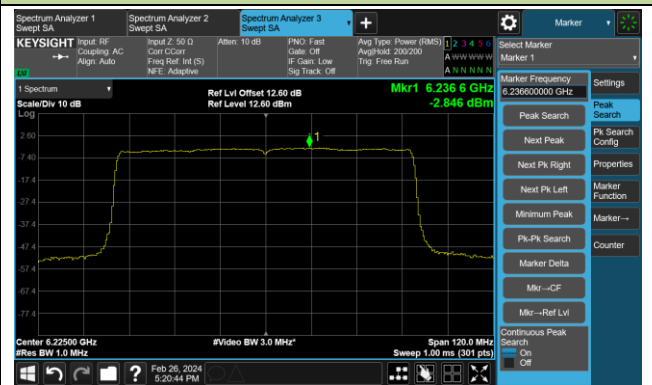

Channel 147 (6685MHz)

### 802.11ax-HE40 Power Spectral Density – Ant 1

Channel 179 (6845MHz)

Channel 187 (6885MHz)

Channel 195 (6925MHz)

Channel 211 (7005MHz)

Channel 227 (7085MHz)

802.11ax-HE80 Power Spectral Density – Ant 1

Channel 39 (6145MHz)

Channel 55 (6225MHz)

Channel 87 (6385MHz)

Channel 103 (6465MHz)

Channel 119 (6545MHz)

Channel 135 (6625MHz)

Channel 151 (6705MHz)

Channel 167 (6785MHz)

802.11ax-HE80 Power Spectral Density – Ant 1