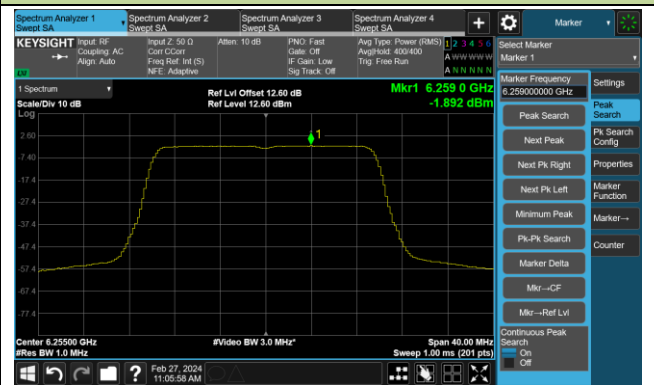

Channel 183 (6865MHz)

Channel 199 (6945MHz)

Channel 215 (7025MHz)

802.11ax-HE160 Power Spectral Density – Ant 1

Channel 47 (6185MHz)

Channel 79 (6345MHz)

Channel 111 (6505MHz)

Channel 143 (6665MHz)

Channel 175 (6825MHz)

Channel 207 (6985MHz)

## 802.11be-EHT20 Power Spectral Density – Ant 1

Channel 33 (6115MHz)

Channel 61 (6255MHz)

Channel 93 (6415MHz)

Channel 97 (6435MHz)

Channel 105 (6475MHz)

Channel 113 (6515MHz)

Channel 117 (6535MHz)