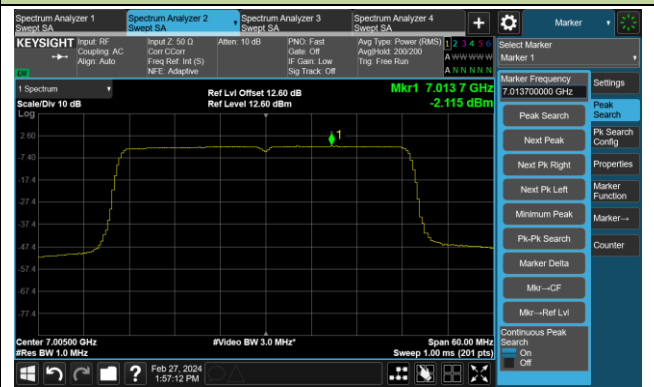

### 802.11be-EHT40 Power Spectral Density – Ant 1

Channel 35 (6125MHz)

Channel 59 (6245MHz)

Channel 91 (6405MHz)

Channel 99 (6445MHz)

Channel 107 (6485MHz)

Channel 115 (6525MHz)

Channel 123 (6565MHz)

Channel 147 (6685MHz)

802.11be-EHT40 Power Spectral Density – Ant 1

Channel 179 (6845MHz)

Channel 187 (6885MHz)

Channel 195 (6925MHz)

Channel 211 (7005MHz)

Channel 227 (7085MHz)