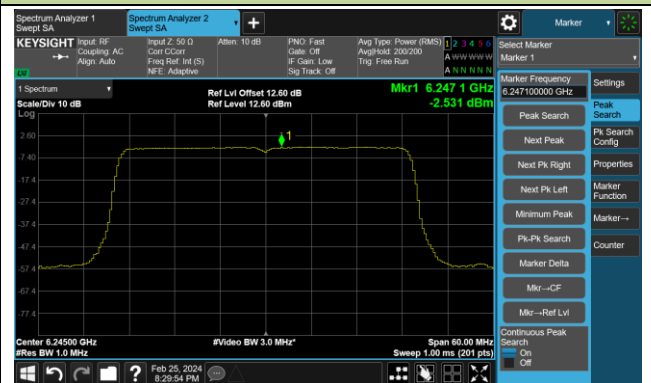

Channel 97 (6435MHz)

Channel 105 (6475MHz)

Channel 113 (6515MHz)

Channel 117 (6535MHz)

Channel 149 (6695MHz)

## 802.11ax-HE20 Power Spectral Density – Ant 1

Channel 181 (6855MHz)

Channel 185 (6875MHz)

Channel 189 (6895MHz)

Channel 209 (6995MHz)

Channel 229 (7095MHz)

### 802.11ax-HE40 Power Spectral Density – Ant 1

Channel 35 (6125MHz)

Channel 59 (6245MHz)

Channel 91 (6405MHz)

Channel 99 (6445MHz)

Channel 107 (6485MHz)

Channel 115 (6525MHz)

Channel 123 (6565MHz)

Channel 147 (6685MHz)