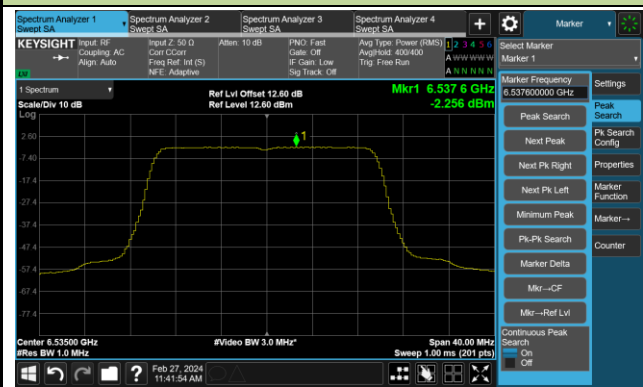

## 802.11be-EHT20 Power Spectral Density – Ant 1

Channel 33 (6115MHz)

Channel 61 (6255MHz)

Channel 93 (6415MHz)

Channel 97 (6435MHz)

Channel 105 (6475MHz)

Channel 113 (6515MHz)

Channel 117 (6535MHz)

Channel 149 (6695MHz)

802.11be-EHT20 Power Spectral Density – Ant 1

Channel 181 (6855MHz)

Channel 185 (6875MHz)

Channel 189 (6895MHz)

Channel 209 (6995MHz)

Channel 229 (7095MHz)