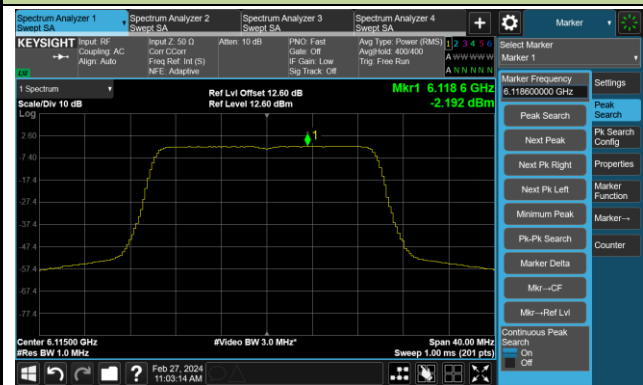

Channel 175 (6825MHz)

Channel 207 (6985MHz)

## 802.11be-EHT20 Power Spectral Density – Ant 1

Channel 33 (6115MHz)

Channel 61 (6255MHz)

Channel 93 (6415MHz)

Channel 97 (6435MHz)

Channel 105 (6475MHz)

Channel 113 (6515MHz)

Channel 117 (6535MHz)