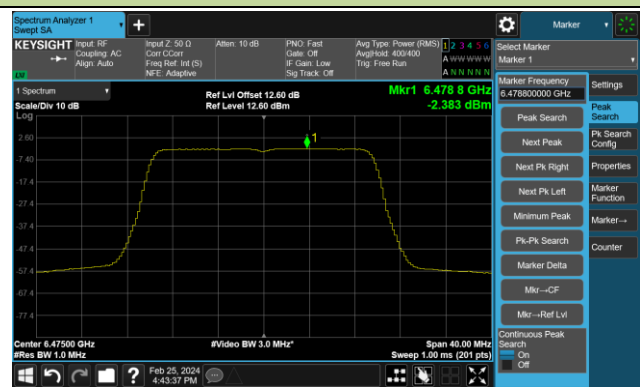

### 802.11be-EHT320-1 Power Spectral Density – Ant 4

Channel 95 (6425MHz)

Channel 159 (6745MHz)

### 802.11be-EHT320-2 Power Spectral Density – Ant 4

Channel 63 (6265MHz)

Channel 127 (6585MHz)

Channel 191 (6905MHz)

802.11ax-HE20 Power Spectral Density – Ant 1

Channel 33 (6115MHz)

Channel 61 (6255MHz)

Channel 93 (6415MHz)

Channel 97 (6435MHz)

Channel 105 (6475MHz)

Channel 113 (6515MHz)

Channel 117 (6535MHz)

Channel 149 (6695MHz)

## 802.11ax-HE20 Power Spectral Density – Ant 1

Channel 181 (6855MHz)

Channel 185 (6875MHz)

Channel 189 (6895MHz)

Channel 209 (6995MHz)

Channel 229 (7095MHz)