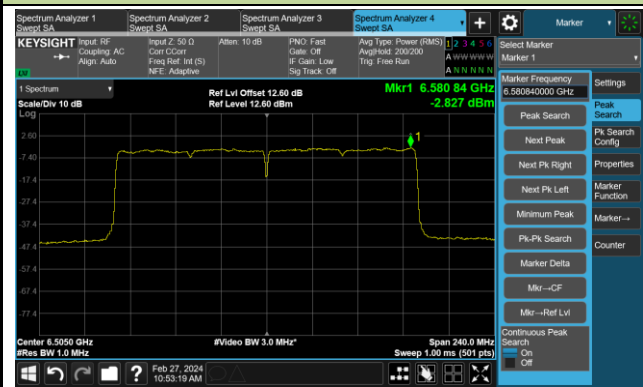

Channel 183 (6865MHz)

Channel 199 (6945MHz)

Channel 215 (7025MHz)

802.11ax-HE160 Power Spectral Density – Ant 1

Channel 47 (6185MHz)

Channel 79 (6345MHz)

Channel 111 (6505MHz)

Channel 143 (6665MHz)

Channel 175 (6825MHz)

Channel 207 (6985MHz)