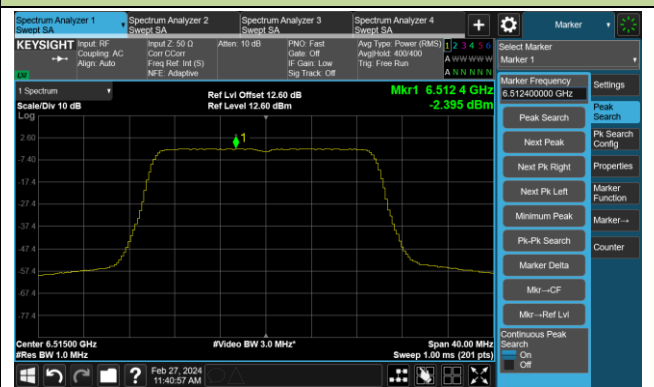

## 802.11be-EHT20 Power Spectral Density – Ant 1

Channel 33 (6115MHz)

Channel 61 (6255MHz)

Channel 93 (6415MHz)

Channel 97 (6435MHz)

Channel 105 (6475MHz)

Channel 113 (6515MHz)

Channel 117 (6535MHz)

Channel 149 (6695MHz)

802.11be-EHT20 Power Spectral Density – Ant 1

Channel 181 (6855MHz)

Channel 185 (6875MHz)

Channel 189 (6895MHz)

Channel 209 (6995MHz)

Channel 229 (7095MHz)