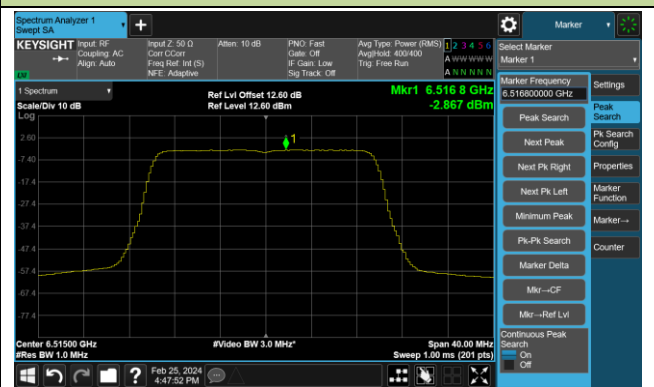

### 802.11be-EHT320-1 Power Spectral Density – Ant 4

Channel 95 (6425MHz)

Channel 159 (6745MHz)

### 802.11be-EHT320-2 Power Spectral Density – Ant 4

Channel 63 (6265MHz)

Channel 127 (6585MHz)

Channel 191 (6905MHz)

802.11ax-HE20 Power Spectral Density – Ant 1

Channel 33 (6115MHz)

Channel 61 (6255MHz)

Channel 93 (6415MHz)

Channel 97 (6435MHz)

Channel 105 (6475MHz)

Channel 113 (6515MHz)

Channel 117 (6535MHz)

Channel 149 (6695MHz)

## 802.11ax-HE20 Power Spectral Density – Ant 1

Channel 181 (6855MHz)

Channel 185 (6875MHz)

Channel 189 (6895MHz)

Channel 209 (6995MHz)

Channel 229 (7095MHz)