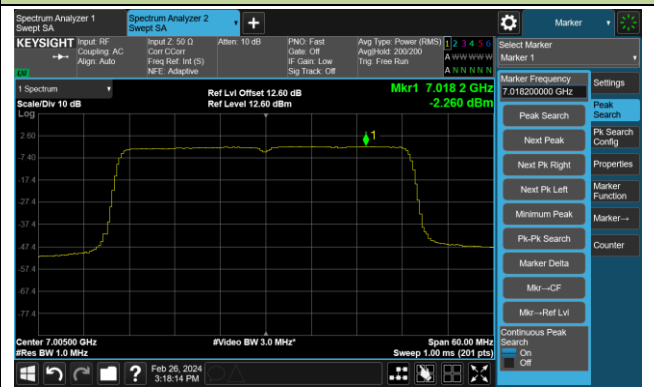

Channel 147 (6685MHz)

### 802.11ax-HE40 Power Spectral Density – Ant 1

Channel 179 (6845MHz)

Channel 187 (6885MHz)

Channel 195 (6925MHz)

Channel 211 (7005MHz)

Channel 227 (7085MHz)

802.11ax-HE80 Power Spectral Density – Ant 1

Channel 39 (6145MHz)

Channel 55 (6225MHz)

Channel 87 (6385MHz)

Channel 103 (6465MHz)

Channel 119 (6545MHz)

Channel 135 (6625MHz)

Channel 151 (6705MHz)

Channel 167 (6785MHz)

802.11ax-HE80 Power Spectral Density – Ant 1