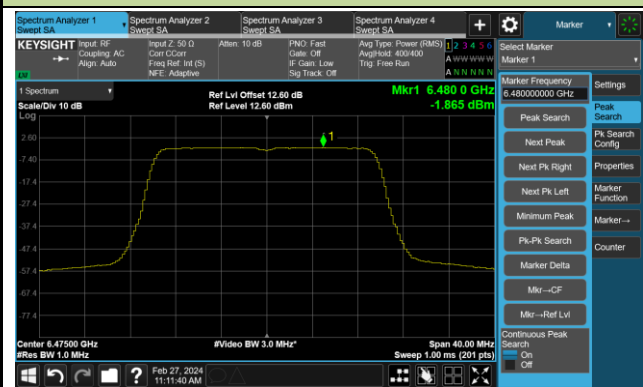

Channel 175 (6825MHz)

Channel 207 (6985MHz)

## 802.11be-EHT20 Power Spectral Density – Ant 1

Channel 33 (6115MHz)

Channel 61 (6255MHz)

Channel 93 (6415MHz)

Channel 97 (6435MHz)

Channel 105 (6475MHz)

Channel 113 (6515MHz)

Channel 117 (6535MHz)

Channel 149 (6695MHz)

802.11be-EHT20 Power Spectral Density – Ant 1

Channel 181 (6855MHz)

Channel 185 (6875MHz)

Channel 189 (6895MHz)

Channel 209 (6995MHz)

Channel 229 (7095MHz)