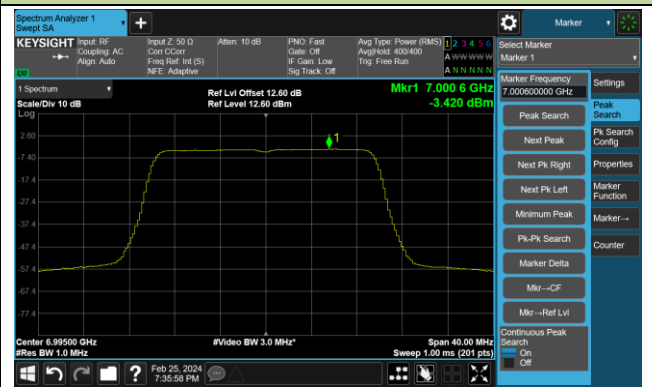

## 802.11ax-HE20 Power Spectral Density – Ant 1

Channel 181 (6855MHz)

Channel 185 (6875MHz)

Channel 189 (6895MHz)

Channel 209 (6995MHz)

Channel 229 (7095MHz)

### 802.11ax-HE40 Power Spectral Density – Ant 1

Channel 35 (6125MHz)

Channel 59 (6245MHz)

Channel 91 (6405MHz)

Channel 99 (6445MHz)

Channel 107 (6485MHz)

Channel 115 (6525MHz)

Channel 123 (6565MHz)

Channel 147 (6685MHz)