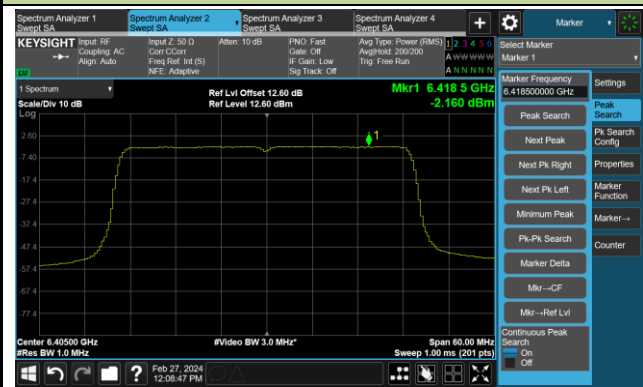

Channel 149 (6695MHz)

802.11be-EHT20 Power Spectral Density – Ant 1

Channel 181 (6855MHz)

Channel 185 (6875MHz)

Channel 189 (6895MHz)

Channel 209 (6995MHz)

Channel 229 (7095MHz)

### 802.11be-EHT40 Power Spectral Density – Ant 1

Channel 35 (6125MHz)

Channel 59 (6245MHz)

Channel 91 (6405MHz)

Channel 99 (6445MHz)

Channel 107 (6485MHz)

Channel 115 (6525MHz)

Channel 123 (6565MHz)

Channel 147 (6685MHz)

802.11be-EHT40 Power Spectral Density – Ant 1

Channel 179 (6845MHz)

Channel 187 (6885MHz)

Channel 195 (6925MHz)

Channel 211 (7005MHz)

Channel 227 (7085MHz)