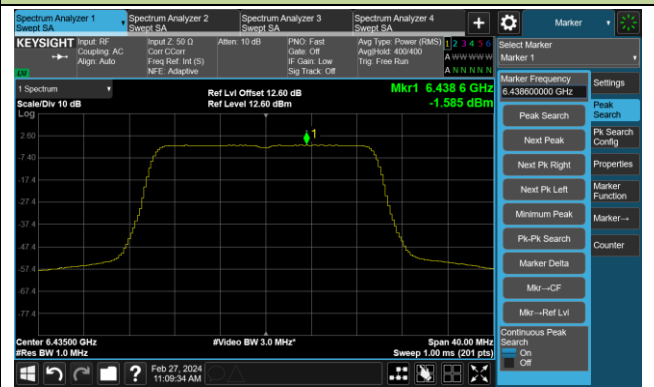

## 802.11be-EHT20 Power Spectral Density – Ant 1

Channel 33 (6115MHz)

Channel 61 (6255MHz)

Channel 93 (6415MHz)

Channel 97 (6435MHz)

Channel 105 (6475MHz)

Channel 113 (6515MHz)

Channel 117 (6535MHz)

Channel 149 (6695MHz)

802.11be-EHT20 Power Spectral Density – Ant 1

Channel 181 (6855MHz)

Channel 185 (6875MHz)

Channel 189 (6895MHz)

Channel 209 (6995MHz)

Channel 229 (7095MHz)