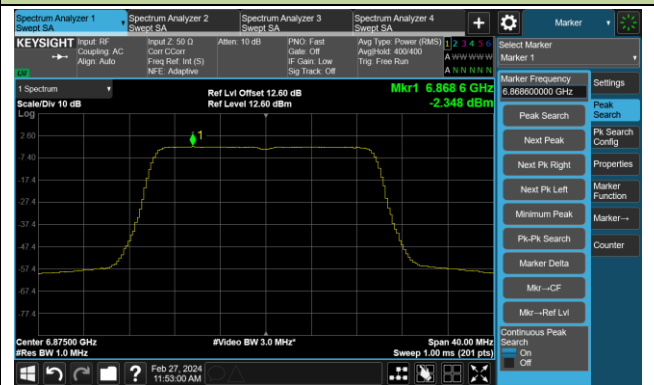

## 802.11be-EHT20 Power Spectral Density – Ant 1

Channel 33 (6115MHz)

Channel 61 (6255MHz)

Channel 93 (6415MHz)

Channel 97 (6435MHz)

Channel 105 (6475MHz)

Channel 113 (6515MHz)

Channel 117 (6535MHz)

Channel 149 (6695MHz)

802.11be-EHT20 Power Spectral Density – Ant 1

Channel 181 (6855MHz)

Channel 185 (6875MHz)

Channel 189 (6895MHz)

Channel 209 (6995MHz)

Channel 229 (7095MHz)

### 802.11be-EHT40 Power Spectral Density – Ant 1

Channel 35 (6125MHz)

Channel 59 (6245MHz)

Channel 91 (6405MHz)

Channel 99 (6445MHz)

Channel 107 (6485MHz)

Channel 115 (6525MHz)

Channel 123 (6565MHz)