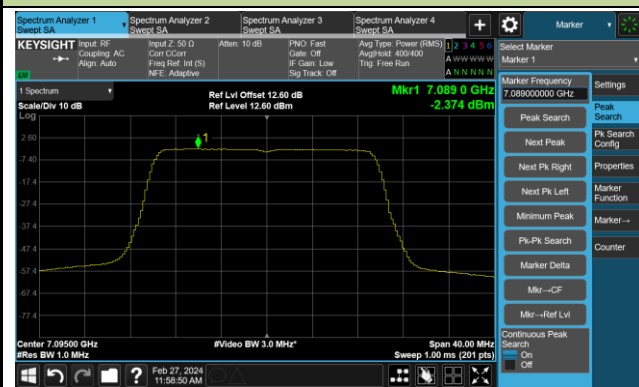

## 802.11be-EHT20 Power Spectral Density – Ant 1

Channel 33 (6115MHz)

Channel 61 (6255MHz)

Channel 93 (6415MHz)

Channel 97 (6435MHz)

Channel 105 (6475MHz)

Channel 113 (6515MHz)

Channel 117 (6535MHz)

Channel 149 (6695MHz)

802.11be-EHT20 Power Spectral Density – Ant 1

Channel 181 (6855MHz)

Channel 185 (6875MHz)

Channel 189 (6895MHz)

Channel 209 (6995MHz)

Channel 229 (7095MHz)