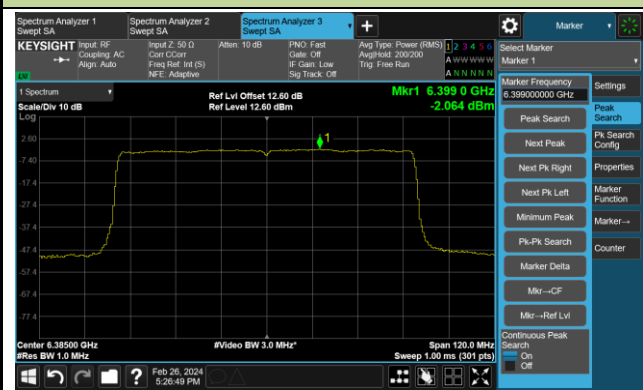

Channel 147 (6685MHz)

### 802.11ax-HE40 Power Spectral Density – Ant 1

Channel 179 (6845MHz)

Channel 187 (6885MHz)

Channel 195 (6925MHz)

Channel 211 (7005MHz)

Channel 227 (7085MHz)

802.11ax-HE80 Power Spectral Density – Ant 1

Channel 39 (6145MHz)

Channel 55 (6225MHz)

Channel 87 (6385MHz)

Channel 103 (6465MHz)

Channel 119 (6545MHz)

Channel 135 (6625MHz)

Channel 151 (6705MHz)

Channel 167 (6785MHz)

802.11ax-HE80 Power Spectral Density – Ant 1