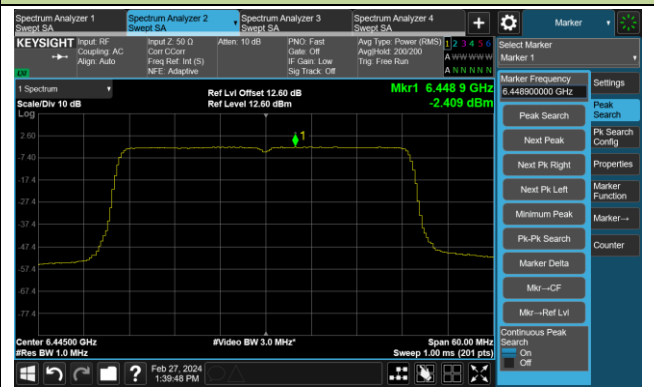

Channel 149 (6695MHz)

802.11be-EHT20 Power Spectral Density – Ant 1

Channel 181 (6855MHz)

Channel 185 (6875MHz)

Channel 189 (6895MHz)

Channel 209 (6995MHz)

Channel 229 (7095MHz)

### 802.11be-EHT40 Power Spectral Density – Ant 1

Channel 35 (6125MHz)

Channel 59 (6245MHz)

Channel 91 (6405MHz)

Channel 99 (6445MHz)

Channel 107 (6485MHz)

Channel 115 (6525MHz)

Channel 123 (6565MHz)

Channel 147 (6685MHz)

802.11be-EHT40 Power Spectral Density – Ant 1

Channel 179 (6845MHz)

Channel 187 (6885MHz)

Channel 195 (6925MHz)

Channel 211 (7005MHz)

Channel 227 (7085MHz)