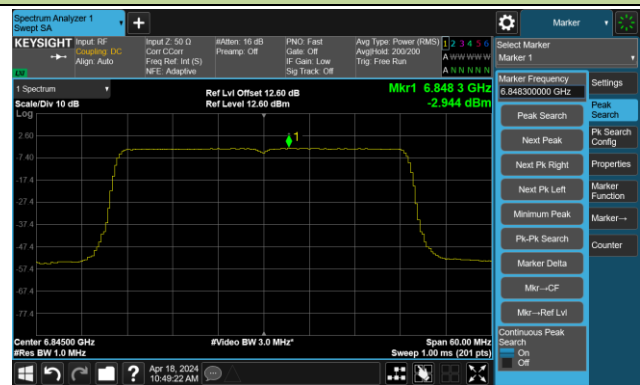

802.11ax-HE40 Power Spectral Density – Ant 1

Channel 179 (6845MHz)