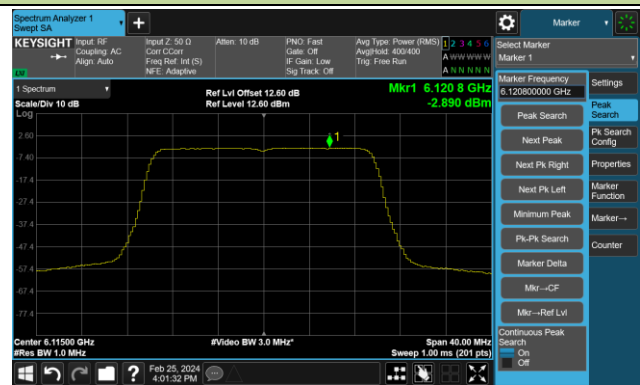

### 802.11be-EHT320-1 Power Spectral Density – Ant 4

Channel 95 (6425MHz)

Channel 159 (6745MHz)

### 802.11be-EHT320-2 Power Spectral Density – Ant 4

Channel 63 (6265MHz)

Channel 127 (6585MHz)

Channel 191 (6905MHz)

802.11ax-HE20 Power Spectral Density – Ant 1

Channel 33 (6115MHz)

Channel 61 (6255MHz)

Channel 93 (6415MHz)

Channel 97 (6435MHz)

Channel 105 (6475MHz)

Channel 113 (6515MHz)

Channel 117 (6535MHz)

Channel 149 (6695MHz)

## 802.11ax-HE20 Power Spectral Density – Ant 1

Channel 181 (6855MHz)

Channel 185 (6875MHz)

Channel 189 (6895MHz)

Channel 209 (6995MHz)

Channel 229 (7095MHz)