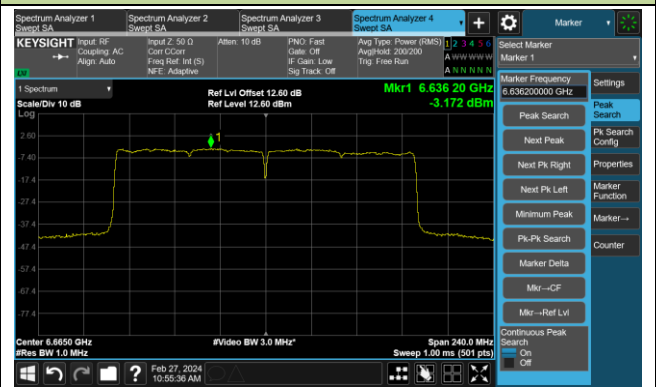

Channel 183 (6865MHz)

Channel 199 (6945MHz)

Channel 215 (7025MHz)

802.11ax-HE160 Power Spectral Density – Ant 1

Channel 47 (6185MHz)

Channel 79 (6345MHz)

Channel 111 (6505MHz)

Channel 143 (6665MHz)

Channel 175 (6825MHz)

Channel 207 (6985MHz)