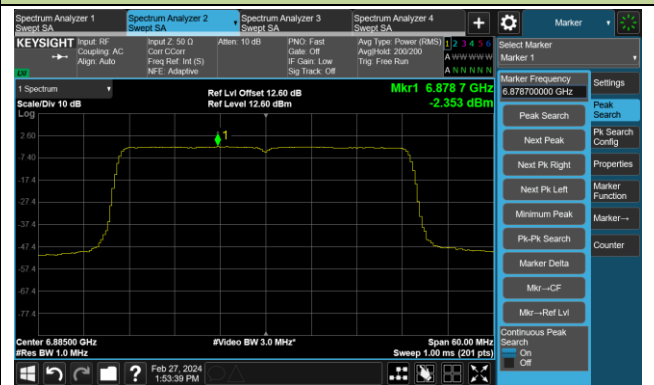

### 802.11be-EHT40 Power Spectral Density – Ant 1

Channel 35 (6125MHz)

Channel 59 (6245MHz)

Channel 91 (6405MHz)

Channel 99 (6445MHz)

Channel 107 (6485MHz)

Channel 115 (6525MHz)

Channel 123 (6565MHz)

Channel 147 (6685MHz)

802.11be-EHT40 Power Spectral Density – Ant 1

Channel 179 (6845MHz)

Channel 187 (6885MHz)

Channel 195 (6925MHz)

Channel 211 (7005MHz)

Channel 227 (7085MHz)