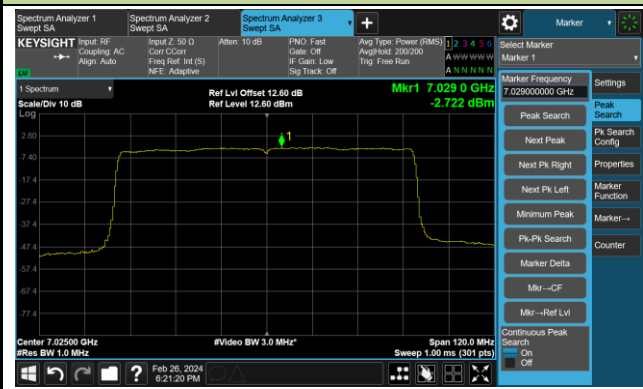

### 802.11ax-HE40 Power Spectral Density – Ant 1

Channel 179 (6845MHz)

Channel 187 (6885MHz)

Channel 195 (6925MHz)

Channel 211 (7005MHz)

Channel 227 (7085MHz)

802.11ax-HE80 Power Spectral Density – Ant 1

Channel 39 (6145MHz)

Channel 55 (6225MHz)

Channel 87 (6385MHz)

Channel 103 (6465MHz)

Channel 119 (6545MHz)

Channel 135 (6625MHz)

Channel 151 (6705MHz)

Channel 167 (6785MHz)

802.11ax-HE80 Power Spectral Density – Ant 1

Channel 183 (6865MHz)

Channel 199 (6945MHz)

Channel 215 (7025MHz)

802.11ax-HE160 Power Spectral Density – Ant 1

Channel 47 (6185MHz)

Channel 79 (6345MHz)

Channel 111 (6505MHz)

Channel 143 (6665MHz)