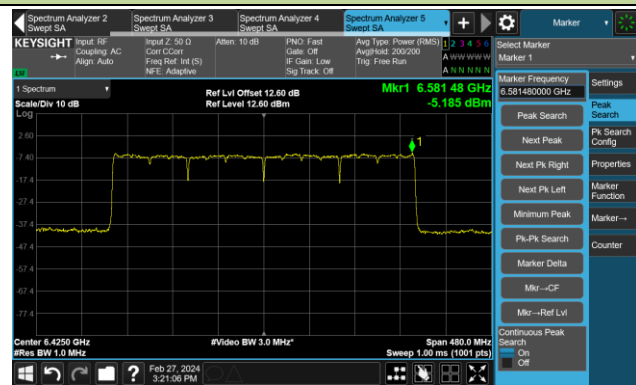

### 802.11be-EHT320-1 Power Spectral Density – Ant 4

Channel 95 (6425MHz)

Channel 159 (6745MHz)

### 802.11be-EHT320-2 Power Spectral Density – Ant 4

Channel 63 (6265MHz)

Channel 127 (6585MHz)

Channel 191 (6905MHz)

802.11ax-HE20 Power Spectral Density – Ant 1

Channel 33 (6115MHz)

Channel 61 (6255MHz)

Channel 93 (6415MHz)