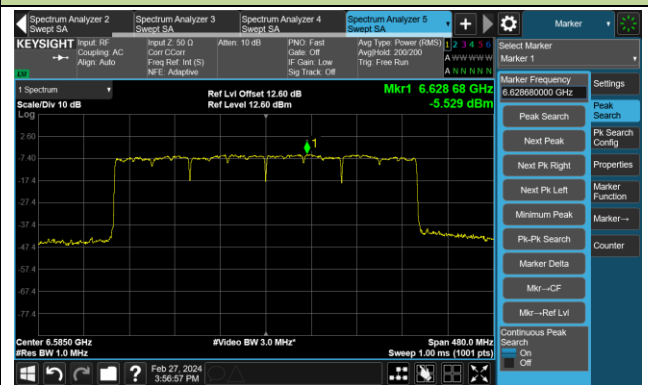

### 802.11be-EHT320-1 Power Spectral Density – Ant 4

Channel 95 (6425MHz)

Channel 159 (6745MHz)

### 802.11be-EHT320-2 Power Spectral Density – Ant 4

Channel 63 (6265MHz)

Channel 127 (6585MHz)

Channel 191 (6905MHz)

802.11ax-HE20 Power Spectral Density – Ant 1

Channel 33 (6115MHz)

Channel 61 (6255MHz)

Channel 93 (6415MHz)