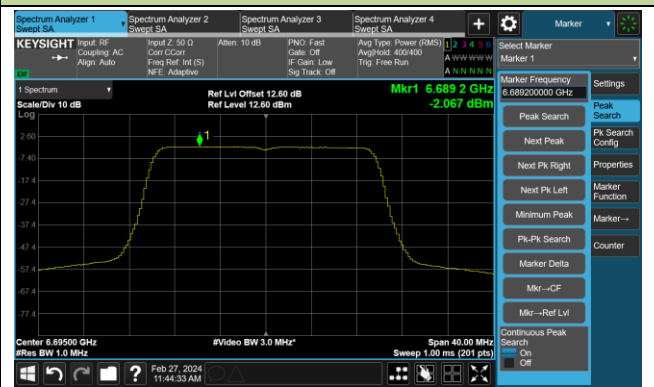

## 802.11be-EHT20 Power Spectral Density – Ant 1

Channel 33 (6115MHz)

Channel 61 (6255MHz)

Channel 93 (6415MHz)

Channel 97 (6435MHz)

Channel 105 (6475MHz)

Channel 113 (6515MHz)

Channel 117 (6535MHz)

Channel 149 (6695MHz)

802.11be-EHT20 Power Spectral Density – Ant 1

Channel 181 (6855MHz)

Channel 185 (6875MHz)

Channel 189 (6895MHz)

Channel 209 (6995MHz)

Channel 229 (7095MHz)