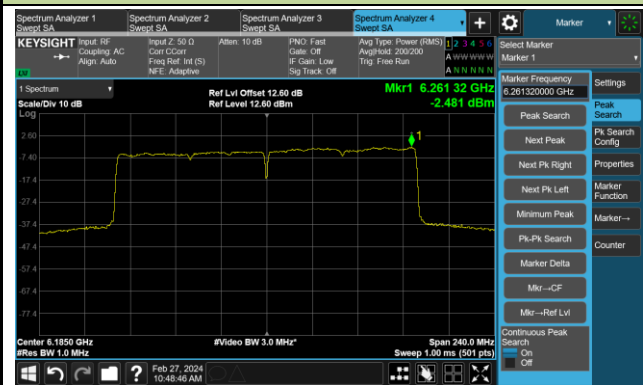

Channel 183 (6865MHz)

Channel 199 (6945MHz)

Channel 215 (7025MHz)

802.11ax-HE160 Power Spectral Density – Ant 1

Channel 47 (6185MHz)

Channel 79 (6345MHz)

Channel 111 (6505MHz)

Channel 143 (6665MHz)

Channel 175 (6825MHz)

Channel 207 (6985MHz)