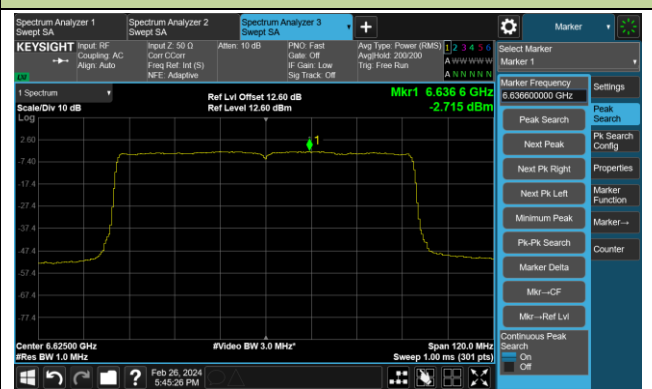

### 802.11ax-HE40 Power Spectral Density – Ant 1

Channel 179 (6845MHz)

Channel 187 (6885MHz)

Channel 195 (6925MHz)

Channel 211 (7005MHz)

Channel 227 (7085MHz)

802.11ax-HE80 Power Spectral Density – Ant 1

Channel 39 (6145MHz)

Channel 55 (6225MHz)

Channel 87 (6385MHz)

Channel 103 (6465MHz)

Channel 119 (6545MHz)

Channel 135 (6625MHz)

Channel 151 (6705MHz)

Channel 167 (6785MHz)

802.11ax-HE80 Power Spectral Density – Ant 1

Channel 183 (6865MHz)

Channel 199 (6945MHz)

Channel 215 (7025MHz)

802.11ax-HE160 Power Spectral Density – Ant 1

Channel 47 (6185MHz)

Channel 79 (6345MHz)

Channel 111 (6505MHz)

Channel 143 (6665MHz)