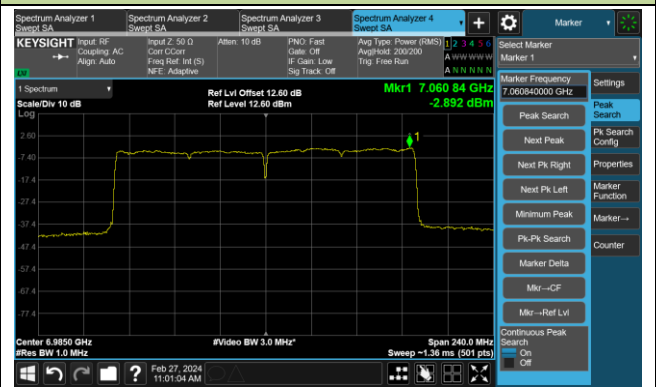

Channel 183 (6865MHz)

Channel 199 (6945MHz)

Channel 215 (7025MHz)

802.11ax-HE160 Power Spectral Density – Ant 1

Channel 47 (6185MHz)

Channel 79 (6345MHz)

Channel 111 (6505MHz)

Channel 143 (6665MHz)

Channel 175 (6825MHz)

Channel 207 (6985MHz)