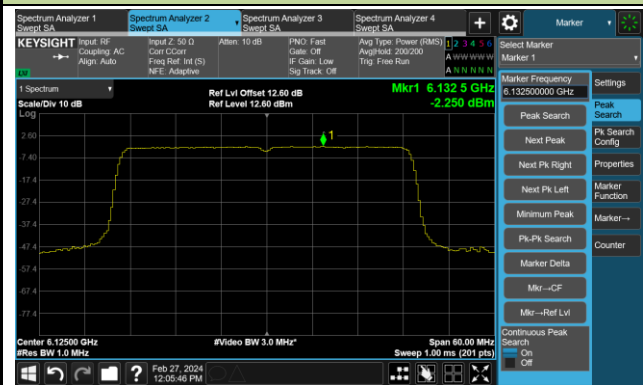

802.11be-EHT40 Power Spectral Density – Ant 1

Channel 35 (6125MHz)