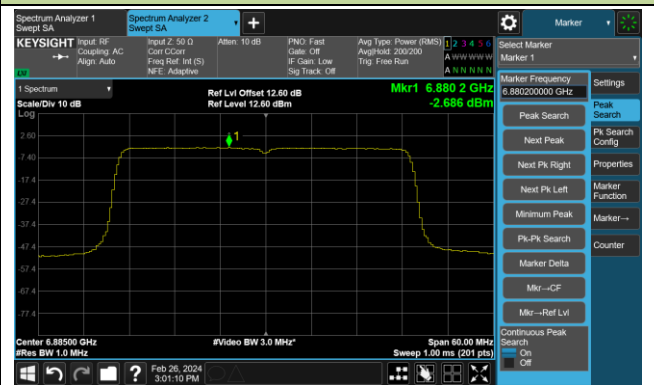

Channel 147 (6685MHz)

### 802.11ax-HE40 Power Spectral Density – Ant 1

Channel 179 (6845MHz)

Channel 187 (6885MHz)

Channel 195 (6925MHz)

Channel 211 (7005MHz)

Channel 227 (7085MHz)

802.11ax-HE80 Power Spectral Density – Ant 1

Channel 39 (6145MHz)