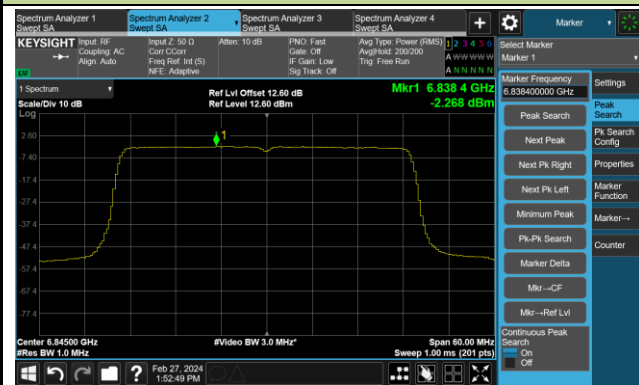

Channel 149 (6695MHz)

802.11be-EHT20 Power Spectral Density – Ant 1

Channel 181 (6855MHz)

Channel 185 (6875MHz)

Channel 189 (6895MHz)

Channel 209 (6995MHz)

Channel 229 (7095MHz)

### 802.11be-EHT40 Power Spectral Density – Ant 1

Channel 35 (6125MHz)

Channel 59 (6245MHz)

Channel 91 (6405MHz)

Channel 99 (6445MHz)

Channel 107 (6485MHz)

Channel 115 (6525MHz)

Channel 123 (6565MHz)

Channel 147 (6685MHz)

802.11be-EHT40 Power Spectral Density – Ant 1

Channel 179 (6845MHz)

Channel 187 (6885MHz)

Channel 195 (6925MHz)

Channel 211 (7005MHz)

Channel 227 (7085MHz)