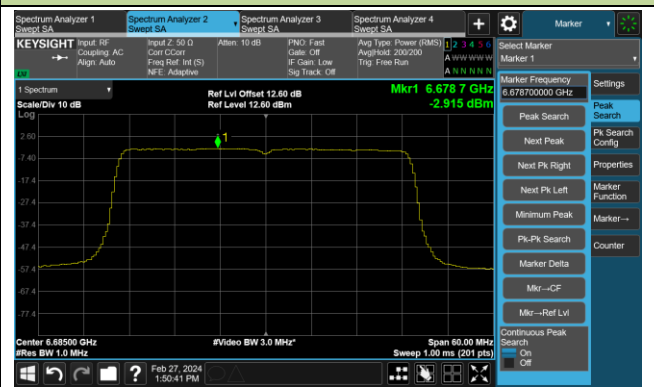

Channel 149 (6695MHz)

802.11be-EHT20 Power Spectral Density – Ant 1

Channel 181 (6855MHz)

Channel 185 (6875MHz)

Channel 189 (6895MHz)

Channel 209 (6995MHz)

Channel 229 (7095MHz)

### 802.11be-EHT40 Power Spectral Density – Ant 1

Channel 35 (6125MHz)

Channel 59 (6245MHz)

Channel 91 (6405MHz)

Channel 99 (6445MHz)

Channel 107 (6485MHz)

Channel 115 (6525MHz)

Channel 123 (6565MHz)

Channel 147 (6685MHz)

802.11be-EHT40 Power Spectral Density – Ant 1

Channel 179 (6845MHz)

Channel 187 (6885MHz)

Channel 195 (6925MHz)

Channel 211 (7005MHz)

Channel 227 (7085MHz)