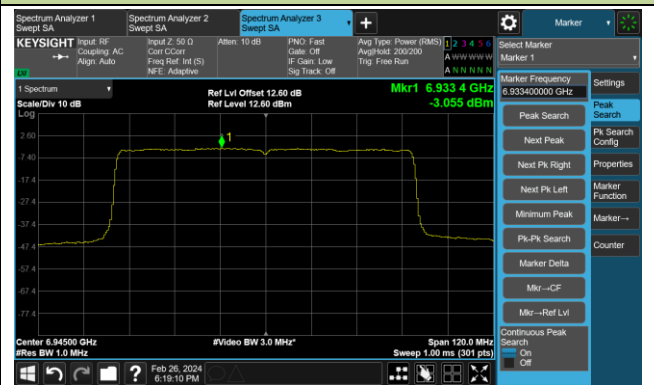

### 802.11ax-HE40 Power Spectral Density – Ant 1

Channel 179 (6845MHz)

Channel 187 (6885MHz)

Channel 195 (6925MHz)

Channel 211 (7005MHz)

Channel 227 (7085MHz)

802.11ax-HE80 Power Spectral Density – Ant 1

Channel 39 (6145MHz)

Channel 55 (6225MHz)

Channel 87 (6385MHz)

Channel 103 (6465MHz)

Channel 119 (6545MHz)

Channel 135 (6625MHz)

Channel 151 (6705MHz)

Channel 167 (6785MHz)

802.11ax-HE80 Power Spectral Density – Ant 1

Channel 183 (6865MHz)

Channel 199 (6945MHz)

Channel 215 (7025MHz)

802.11ax-HE160 Power Spectral Density – Ant 1

Channel 47 (6185MHz)

Channel 79 (6345MHz)

Channel 111 (6505MHz)

Channel 143 (6665MHz)