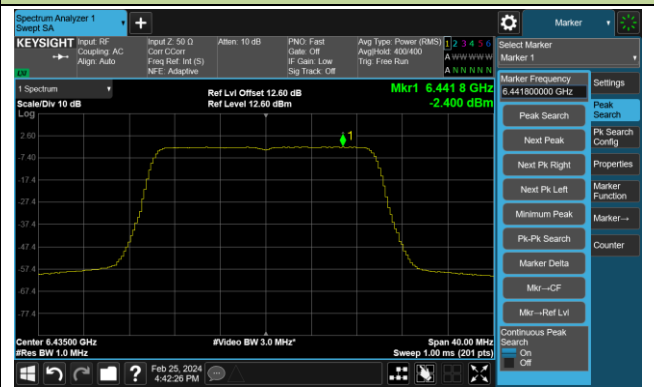

### 802.11be-EHT320-1 Power Spectral Density – Ant 4

Channel 95 (6425MHz)

Channel 159 (6745MHz)

### 802.11be-EHT320-2 Power Spectral Density – Ant 4

Channel 63 (6265MHz)

Channel 127 (6585MHz)

Channel 191 (6905MHz)

802.11ax-HE20 Power Spectral Density – Ant 1

Channel 33 (6115MHz)

Channel 61 (6255MHz)

Channel 93 (6415MHz)

Channel 97 (6435MHz)

Channel 105 (6475MHz)

Channel 113 (6515MHz)

Channel 117 (6535MHz)

Channel 149 (6695MHz)

## 802.11ax-HE20 Power Spectral Density – Ant 1

Channel 181 (6855MHz)

Channel 185 (6875MHz)

Channel 189 (6895MHz)

Channel 209 (6995MHz)

Channel 229 (7095MHz)