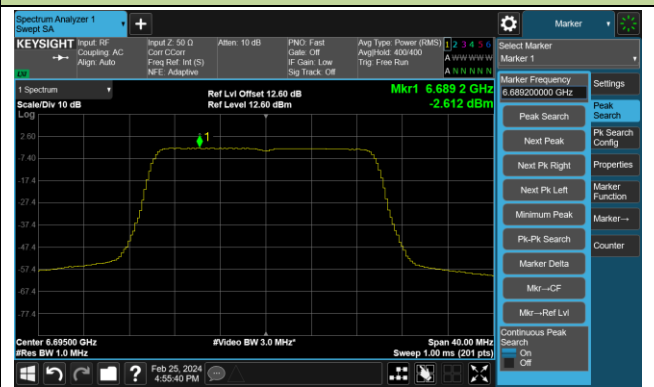

### 802.11be-EHT320-2 Power Spectral Density – Ant 4

Channel 63 (6265MHz)

Channel 127 (6585MHz)

Channel 191 (6905MHz)

802.11ax-HE20 Power Spectral Density – Ant 1

Channel 33 (6115MHz)

Channel 61 (6255MHz)

Channel 93 (6415MHz)

Channel 97 (6435MHz)

Channel 105 (6475MHz)

Channel 113 (6515MHz)

Channel 117 (6535MHz)

Channel 149 (6695MHz)

## 802.11ax-HE20 Power Spectral Density – Ant 1

Channel 181 (6855MHz)

Channel 185 (6875MHz)

Channel 189 (6895MHz)

Channel 209 (6995MHz)

Channel 229 (7095MHz)