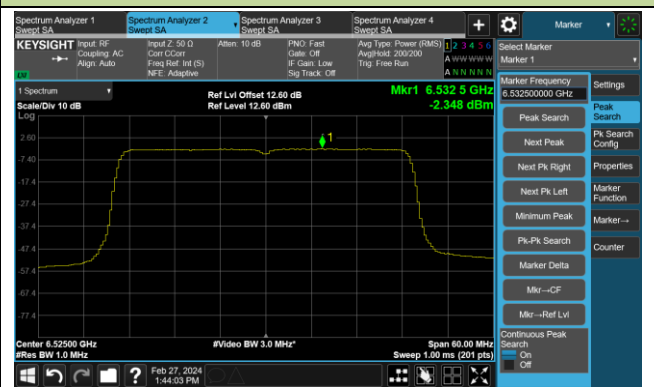

Channel 149 (6695MHz)

802.11be-EHT20 Power Spectral Density – Ant 1

Channel 181 (6855MHz)

Channel 185 (6875MHz)

Channel 189 (6895MHz)

Channel 209 (6995MHz)

Channel 229 (7095MHz)

### 802.11be-EHT40 Power Spectral Density – Ant 1

Channel 35 (6125MHz)

Channel 59 (6245MHz)

Channel 91 (6405MHz)

Channel 99 (6445MHz)

Channel 107 (6485MHz)

Channel 115 (6525MHz)

Channel 123 (6565MHz)

Channel 147 (6685MHz)

802.11be-EHT40 Power Spectral Density – Ant 1

Channel 179 (6845MHz)

Channel 187 (6885MHz)

Channel 195 (6925MHz)

Channel 211 (7005MHz)

Channel 227 (7085MHz)