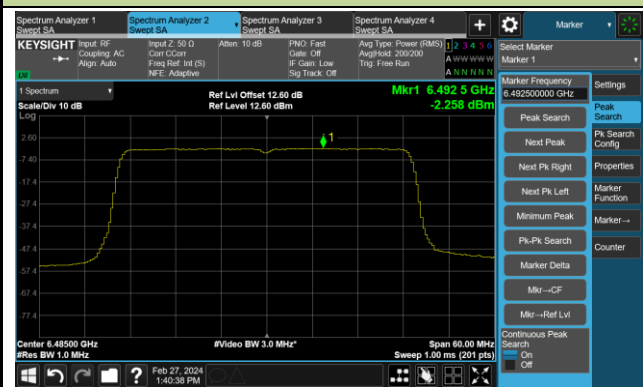

Channel 149 (6695MHz)

802.11be-EHT20 Power Spectral Density – Ant 1

Channel 181 (6855MHz)

Channel 185 (6875MHz)

Channel 189 (6895MHz)

Channel 209 (6995MHz)

Channel 229 (7095MHz)

### 802.11be-EHT40 Power Spectral Density – Ant 1

Channel 35 (6125MHz)

Channel 59 (6245MHz)

Channel 91 (6405MHz)

Channel 99 (6445MHz)

Channel 107 (6485MHz)

Channel 115 (6525MHz)

Channel 123 (6565MHz)

Channel 147 (6685MHz)

802.11be-EHT40 Power Spectral Density – Ant 1

Channel 179 (6845MHz)

Channel 187 (6885MHz)

Channel 195 (6925MHz)

Channel 211 (7005MHz)

Channel 227 (7085MHz)