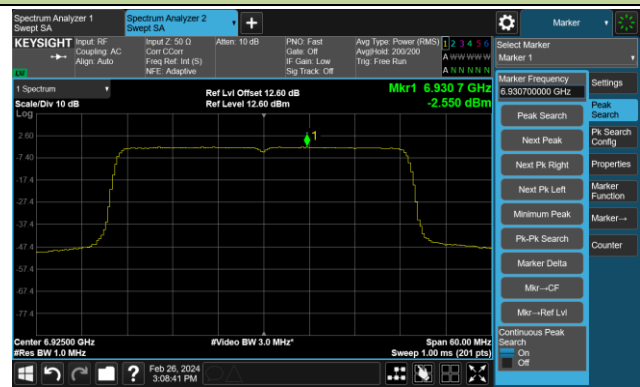

Channel 147 (6685MHz)

### 802.11ax-HE40 Power Spectral Density – Ant 1

Channel 179 (6845MHz)

Channel 187 (6885MHz)

Channel 195 (6925MHz)

Channel 211 (7005MHz)

Channel 227 (7085MHz)

802.11ax-HE80 Power Spectral Density – Ant 1

Channel 39 (6145MHz)

Channel 55 (6225MHz)

Channel 87 (6385MHz)

Channel 103 (6465MHz)

Channel 119 (6545MHz)

Channel 135 (6625MHz)

Channel 151 (6705MHz)

Channel 167 (6785MHz)

802.11ax-HE80 Power Spectral Density – Ant 1