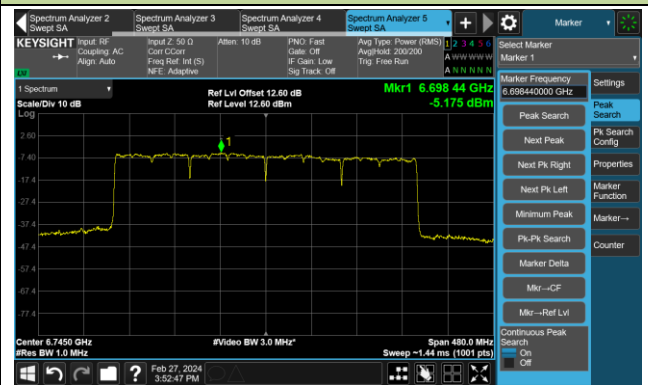

### 802.11be-EHT320-1 Power Spectral Density – Ant 4

Channel 95 (6425MHz)

Channel 159 (6745MHz)

### 802.11be-EHT320-2 Power Spectral Density – Ant 4

Channel 63 (6265MHz)

Channel 127 (6585MHz)

Channel 191 (6905MHz)

802.11ax-HE20 Power Spectral Density – Ant 1

Channel 33 (6115MHz)

Channel 61 (6255MHz)

Channel 93 (6415MHz)