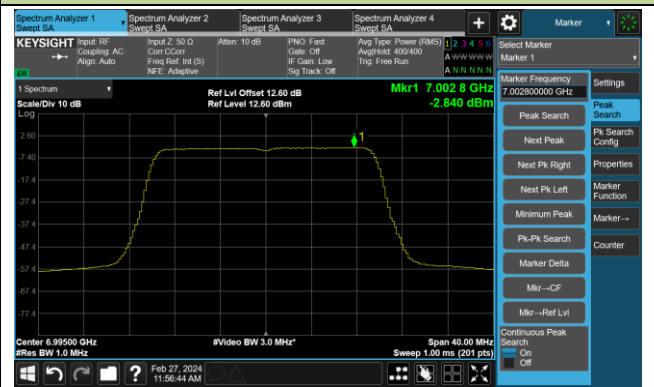

## 802.11be-EHT20 Power Spectral Density – Ant 1

Channel 33 (6115MHz)

Channel 61 (6255MHz)

Channel 93 (6415MHz)

Channel 97 (6435MHz)

Channel 105 (6475MHz)

Channel 113 (6515MHz)

Channel 117 (6535MHz)

Channel 149 (6695MHz)

802.11be-EHT20 Power Spectral Density – Ant 1

Channel 181 (6855MHz)

Channel 185 (6875MHz)

Channel 189 (6895MHz)

Channel 209 (6995MHz)

Channel 229 (7095MHz)

### 802.11be-EHT40 Power Spectral Density – Ant 1

Channel 35 (6125MHz)

Channel 59 (6245MHz)

Channel 91 (6405MHz)

Channel 99 (6445MHz)

Channel 107 (6485MHz)

Channel 115 (6525MHz)

Channel 123 (6565MHz)