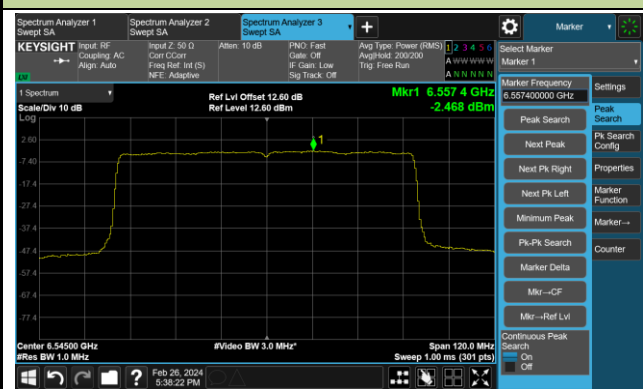

### 802.11ax-HE40 Power Spectral Density – Ant 1

Channel 179 (6845MHz)

Channel 187 (6885MHz)

Channel 195 (6925MHz)

Channel 211 (7005MHz)

Channel 227 (7085MHz)

802.11ax-HE80 Power Spectral Density – Ant 1

Channel 39 (6145MHz)

Channel 55 (6225MHz)

Channel 87 (6385MHz)

Channel 103 (6465MHz)

Channel 119 (6545MHz)

Channel 135 (6625MHz)

Channel 151 (6705MHz)

Channel 167 (6785MHz)

802.11ax-HE80 Power Spectral Density – Ant 1

Channel 183 (6865MHz)

Channel 199 (6945MHz)

Channel 215 (7025MHz)

802.11ax-HE160 Power Spectral Density – Ant 1

Channel 47 (6185MHz)

Channel 79 (6345MHz)

Channel 111 (6505MHz)

Channel 143 (6665MHz)