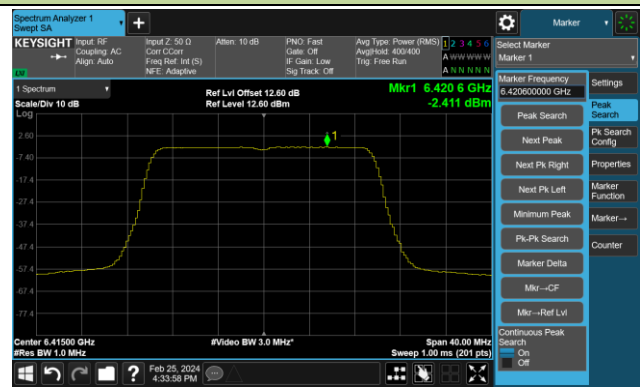

### 802.11be-EHT320-1 Power Spectral Density – Ant 4

Channel 95 (6425MHz)

Channel 159 (6745MHz)

### 802.11be-EHT320-2 Power Spectral Density – Ant 4

Channel 63 (6265MHz)

Channel 127 (6585MHz)

Channel 191 (6905MHz)

802.11ax-HE20 Power Spectral Density – Ant 1

Channel 33 (6115MHz)

Channel 61 (6255MHz)

Channel 93 (6415MHz)

Channel 97 (6435MHz)

Channel 105 (6475MHz)

Channel 113 (6515MHz)

Channel 117 (6535MHz)

Channel 149 (6695MHz)

## 802.11ax-HE20 Power Spectral Density – Ant 1

Channel 181 (6855MHz)

Channel 185 (6875MHz)

Channel 189 (6895MHz)

Channel 209 (6995MHz)

Channel 229 (7095MHz)