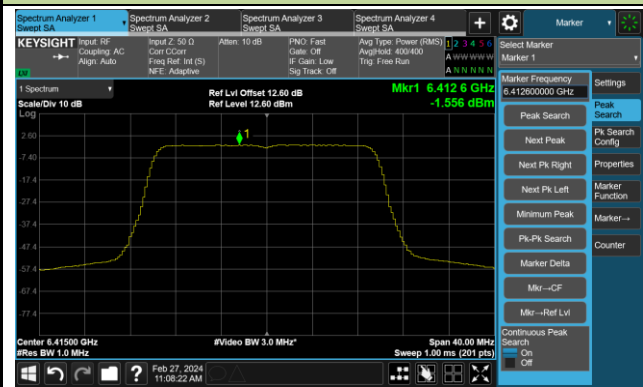

## 802.11be-EHT20 Power Spectral Density – Ant 1

Channel 33 (6115MHz)

Channel 61 (6255MHz)

Channel 93 (6415MHz)

Channel 97 (6435MHz)

Channel 105 (6475MHz)

Channel 113 (6515MHz)

Channel 117 (6535MHz)

Channel 149 (6695MHz)

802.11be-EHT20 Power Spectral Density – Ant 1

Channel 181 (6855MHz)

Channel 185 (6875MHz)

Channel 189 (6895MHz)

Channel 209 (6995MHz)

Channel 229 (7095MHz)