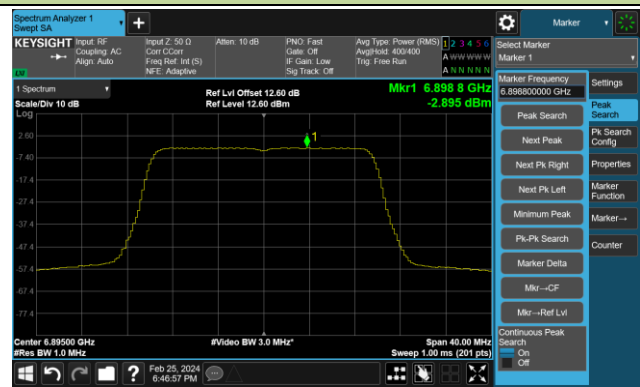

## 802.11ax-HE20 Power Spectral Density – Ant 1

Channel 181 (6855MHz)

Channel 185 (6875MHz)

Channel 189 (6895MHz)

Channel 209 (6995MHz)

Channel 229 (7095MHz)

### 802.11ax-HE40 Power Spectral Density – Ant 1

Channel 35 (6125MHz)

Channel 59 (6245MHz)

Channel 91 (6405MHz)

Channel 99 (6445MHz)

Channel 107 (6485MHz)

Channel 115 (6525MHz)

Channel 123 (6565MHz)

Channel 147 (6685MHz)