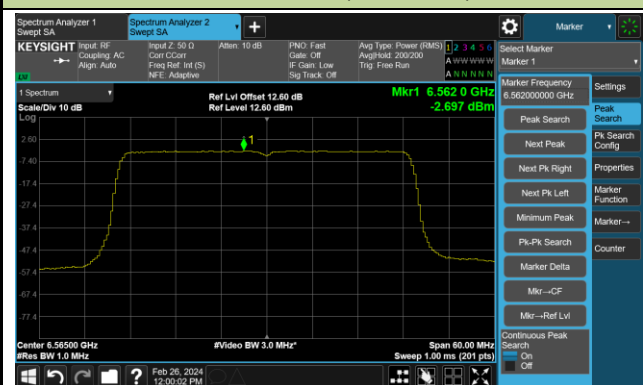

## 802.11ax-HE20 Power Spectral Density – Ant 1

Channel 181 (6855MHz)

Channel 185 (6875MHz)

Channel 189 (6895MHz)

Channel 209 (6995MHz)

Channel 229 (7095MHz)

### 802.11ax-HE40 Power Spectral Density – Ant 1

Channel 35 (6125MHz)

Channel 59 (6245MHz)

Channel 91 (6405MHz)

Channel 99 (6445MHz)

Channel 107 (6485MHz)

Channel 115 (6525MHz)

Channel 123 (6565MHz)

Channel 147 (6685MHz)