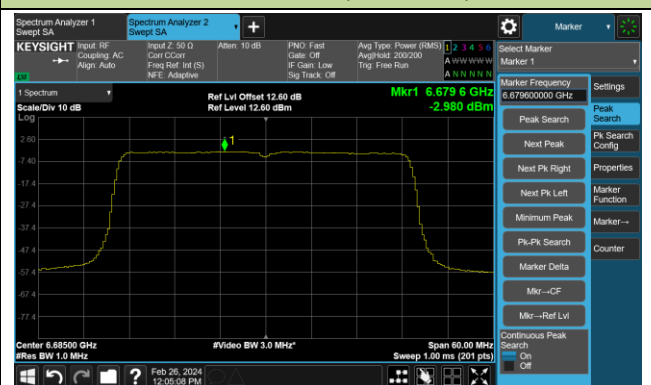

## 802.11ax-HE20 Power Spectral Density – Ant 1

Channel 181 (6855MHz)

Channel 185 (6875MHz)

Channel 189 (6895MHz)

Channel 209 (6995MHz)

Channel 229 (7095MHz)

### 802.11ax-HE40 Power Spectral Density – Ant 1

Channel 35 (6125MHz)

Channel 59 (6245MHz)

Channel 91 (6405MHz)

Channel 99 (6445MHz)

Channel 107 (6485MHz)

Channel 115 (6525MHz)

Channel 123 (6565MHz)

Channel 147 (6685MHz)