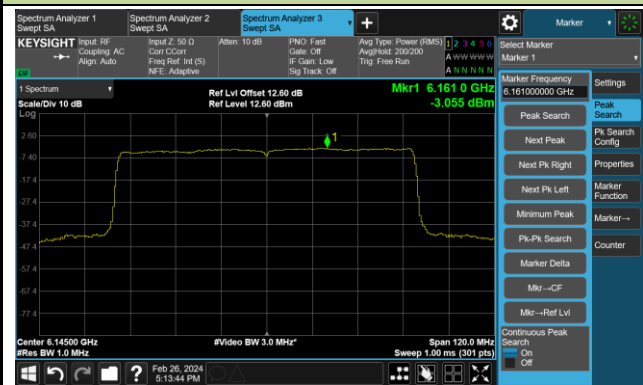

Channel 147 (6685MHz)

### 802.11ax-HE40 Power Spectral Density – Ant 1

Channel 179 (6845MHz)

Channel 187 (6885MHz)

Channel 195 (6925MHz)

Channel 211 (7005MHz)

Channel 227 (7085MHz)

802.11ax-HE80 Power Spectral Density – Ant 1

Channel 39 (6145MHz)

Channel 55 (6225MHz)

Channel 87 (6385MHz)

Channel 103 (6465MHz)

Channel 119 (6545MHz)

Channel 135 (6625MHz)

Channel 151 (6705MHz)

Channel 167 (6785MHz)

802.11ax-HE80 Power Spectral Density – Ant 1