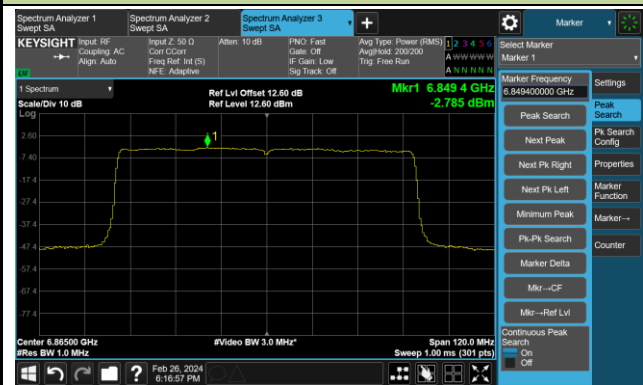

### 802.11ax-HE40 Power Spectral Density – Ant 1

Channel 179 (6845MHz)

Channel 187 (6885MHz)

Channel 195 (6925MHz)

Channel 211 (7005MHz)

Channel 227 (7085MHz)

802.11ax-HE80 Power Spectral Density – Ant 1

Channel 39 (6145MHz)

Channel 55 (6225MHz)

Channel 87 (6385MHz)

Channel 103 (6465MHz)

Channel 119 (6545MHz)

Channel 135 (6625MHz)

Channel 151 (6705MHz)

Channel 167 (6785MHz)

802.11ax-HE80 Power Spectral Density – Ant 1

Channel 183 (6865MHz)

Channel 199 (6945MHz)

Channel 215 (7025MHz)

802.11ax-HE160 Power Spectral Density – Ant 1

Channel 47 (6185MHz)

Channel 79 (6345MHz)

Channel 111 (6505MHz)

Channel 143 (6665MHz)