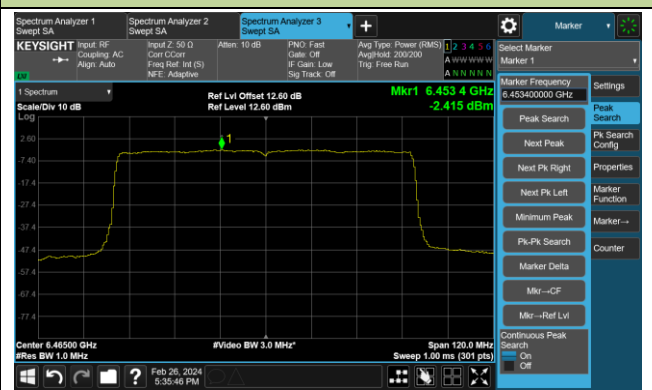

Channel 147 (6685MHz)

### 802.11ax-HE40 Power Spectral Density – Ant 1

Channel 179 (6845MHz)

Channel 187 (6885MHz)

Channel 195 (6925MHz)

Channel 211 (7005MHz)

Channel 227 (7085MHz)

802.11ax-HE80 Power Spectral Density – Ant 1

Channel 39 (6145MHz)

Channel 55 (6225MHz)

Channel 87 (6385MHz)

Channel 103 (6465MHz)

Channel 119 (6545MHz)

Channel 135 (6625MHz)

Channel 151 (6705MHz)

Channel 167 (6785MHz)

802.11ax-HE80 Power Spectral Density – Ant 1