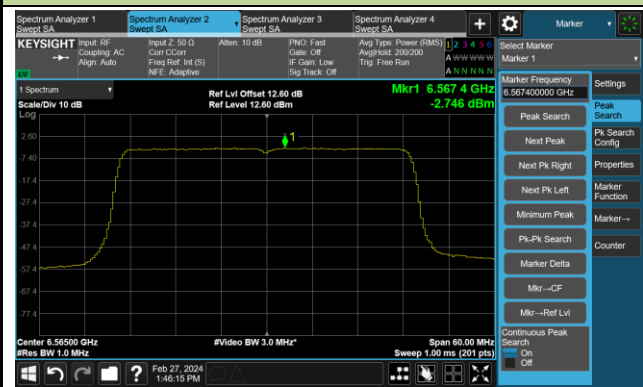

Channel 149 (6695MHz)

802.11be-EHT20 Power Spectral Density – Ant 1

Channel 181 (6855MHz)

Channel 185 (6875MHz)

Channel 189 (6895MHz)

Channel 209 (6995MHz)

Channel 229 (7095MHz)

### 802.11be-EHT40 Power Spectral Density – Ant 1

Channel 35 (6125MHz)

Channel 59 (6245MHz)

Channel 91 (6405MHz)

Channel 99 (6445MHz)

Channel 107 (6485MHz)

Channel 115 (6525MHz)

Channel 123 (6565MHz)

Channel 147 (6685MHz)

802.11be-EHT40 Power Spectral Density – Ant 1

Channel 179 (6845MHz)

Channel 187 (6885MHz)

Channel 195 (6925MHz)

Channel 211 (7005MHz)

Channel 227 (7085MHz)