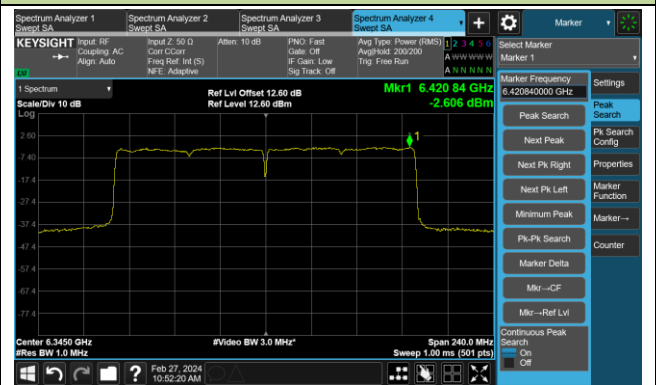

Channel 183 (6865MHz)

Channel 199 (6945MHz)

Channel 215 (7025MHz)

802.11ax-HE160 Power Spectral Density – Ant 1

Channel 47 (6185MHz)

Channel 79 (6345MHz)

Channel 111 (6505MHz)

Channel 143 (6665MHz)

Channel 175 (6825MHz)

Channel 207 (6985MHz)