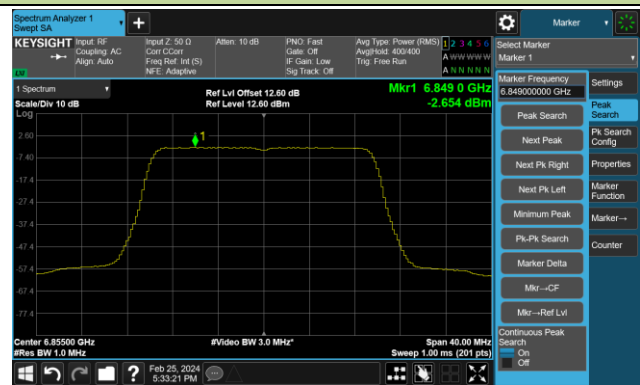

### 802.11be-EHT320-2 Power Spectral Density – Ant 4

Channel 63 (6265MHz)

Channel 127 (6585MHz)

Channel 191 (6905MHz)

802.11ax-HE20 Power Spectral Density – Ant 1

Channel 33 (6115MHz)

Channel 61 (6255MHz)

Channel 93 (6415MHz)

Channel 97 (6435MHz)

Channel 105 (6475MHz)

Channel 113 (6515MHz)

Channel 117 (6535MHz)

Channel 149 (6695MHz)

## 802.11ax-HE20 Power Spectral Density – Ant 1

Channel 181 (6855MHz)

Channel 185 (6875MHz)

Channel 189 (6895MHz)

Channel 209 (6995MHz)

Channel 229 (7095MHz)