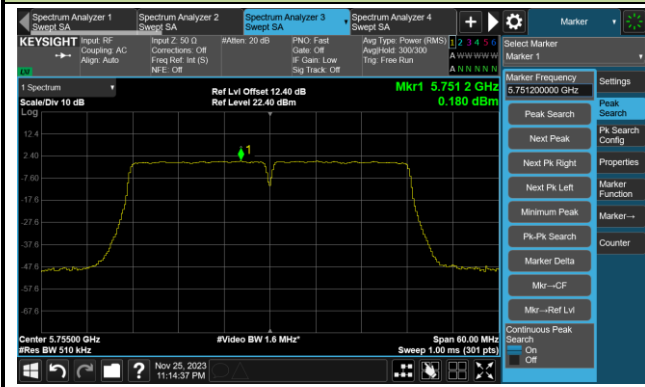

Channel 38 (5190MHz)

Channel 46 (5230MHz)

Channel 54 (5270MHz)

Channel 62 (5310MHz)

Channel 102 (5510MHz)

Channel 110 (5550MHz)

Channel 134 (5670MHz)

Channel 142 (5710MHz)

802.11ac-VHT40 Power Spectral Density- Ant 5

Channel 151 (5755MHz)

Channel 159 (5795MHz)

802.11ac-VHT80 Power Spectral Density- Ant 5

Channel 42 (5210MHz)

Channel 58 (5290MHz)

Channel 106 (5530MHz)

Channel 122 (5610MHz)