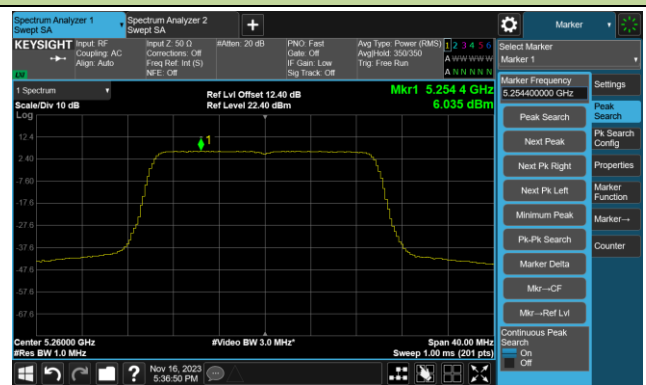

802.11ax-HE80 Power Spectral Density- Ant 5

Channel 42 (5210MHz)

Channel 58 (5290MHz)

Channel 106 (5530MHz)

Channel 122 (5610MHz)

Channel 138 (5690MHz)

Channel 155 (5775MHz)

802.11ax-HE160 Power Spectral Density- Ant 5

Channel 50 (5250MHz)

Channel 114 (5570MHz)

802.11be-EHT20 Power Spectral Density- Ant 5

Channel 36 (5180MHz)

Channel 44 (5220MHz)

Channel 48 (5240MHz)

Channel 52 (5260MHz)

Channel 60 (5300MHz)

Channel 64 (5320MHz)

Channel 100 (5500MHz)

Channel 116 (5580MHz)

802.11be-EHT20 Power Spectral Density- Ant 5

Channel 140 (5700MHz)

Channel 144(5720MHz)

Channel 149 (5745MHz)

Channel 157 (5785MHz)