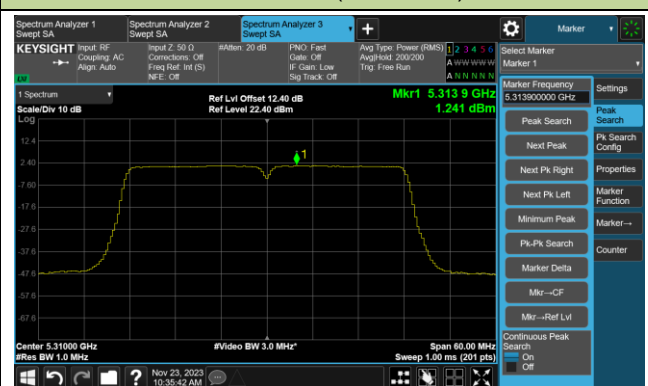

Channel 38 (5190MHz)

Channel 46 (5230MHz)

Channel 54 (5270MHz)

Channel 62 (5310MHz)

Channel 102 (5510MHz)

Channel 110 (5550MHz)

Channel 134 (5670MHz)

Channel 142 (5710MHz)

802.11ac-VHT40 Power Spectral Density- Ant 5

Channel 151 (5755MHz)

Channel 159 (5795MHz)

802.11ac-VHT80 Power Spectral Density- Ant 5

Channel 42 (5210MHz)

Channel 58 (5290MHz)

Channel 106 (5530MHz)

Channel 122 (5610MHz)