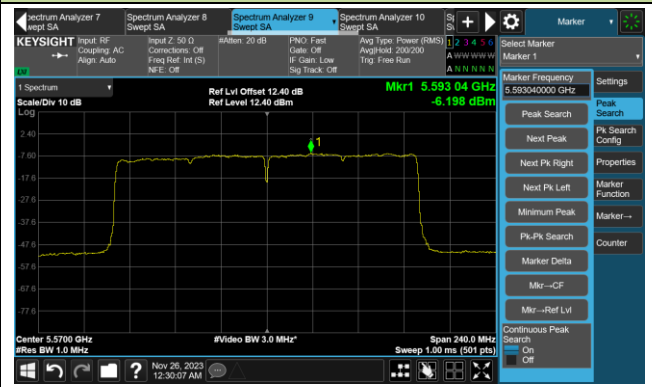

Channel 114 (5570MHz)