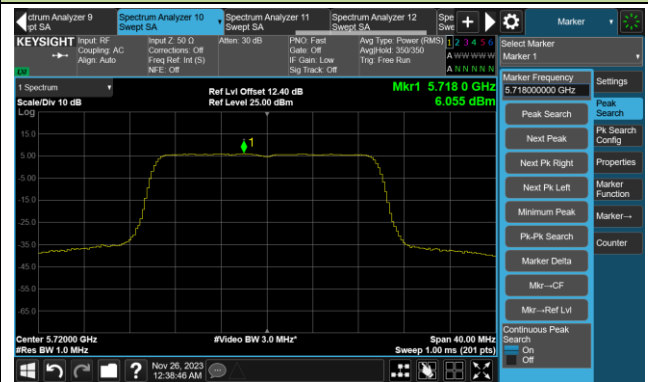

Channel 64 (5320MHz)

Channel 100 (5500MHz)

Channel 116 (5580MHz)

802.11be-EHT20 Power Spectral Density- Ant 5

Channel 140 (5700MHz)

Channel 144(5720MHz)

Channel 149 (5745MHz)

Channel 157 (5785MHz)

Channel 165 (5825MHz)