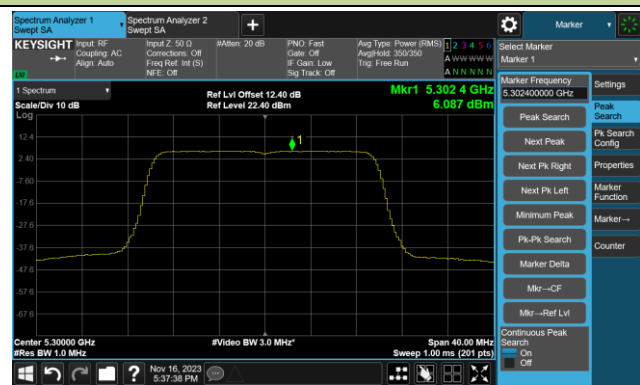

802.11ax-HE80 Power Spectral Density- Ant 5

Channel 42 (5210MHz)

Channel 58 (5290MHz)

Channel 106 (5530MHz)

Channel 122 (5610MHz)

Channel 138 (5690MHz)

Channel 155 (5775MHz)

802.11ax-HE160 Power Spectral Density- Ant 5

Channel 50 (5250MHz)

Channel 114 (5570MHz)

802.11be-EHT20 Power Spectral Density- Ant 5

Channel 36 (5180MHz)

Channel 44 (5220MHz)

Channel 48 (5240MHz)

Channel 52 (5260MHz)

Channel 60 (5300MHz)

Channel 64 (5320MHz)

Channel 100 (5500MHz)

Channel 116 (5580MHz)

802.11be-EHT20 Power Spectral Density- Ant 5

Channel 140 (5700MHz)

Channel 144(5720MHz)

Channel 149 (5745MHz)

Channel 157 (5785MHz)