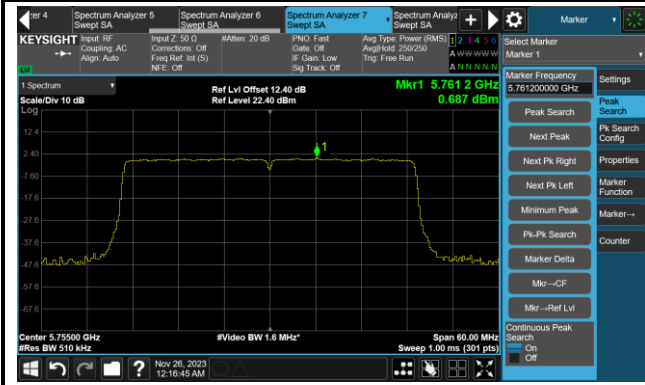

Channel 62 (5310MHz)

Channel 102 (5510MHz)

Channel 110 (5550MHz)

Channel 134 (5670MHz)

Channel 142 (5710MHz)

802.11ax-HE40 Power Spectral Density- Ant 5

Channel 151 (5755MHz)

Channel 159 (5795MHz)

802.11ax-HE80 Power Spectral Density- Ant 5

Channel 42 (5210MHz)

Channel 58 (5290MHz)

Channel 106 (5530MHz)

Channel 122 (5610MHz)

Channel 138 (5690MHz)

Channel 155 (5775MHz)

802.11ax-HE160 Power Spectral Density- Ant 5