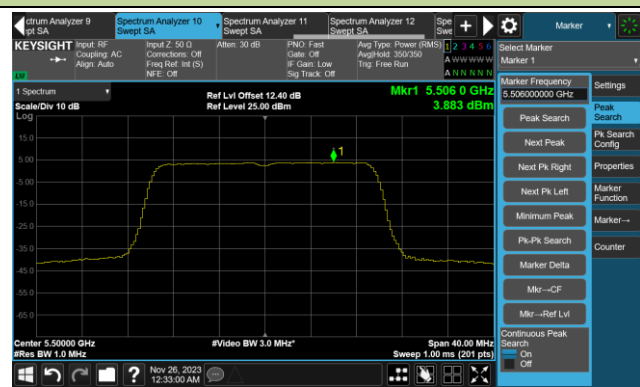

802.11ax-HE80 Power Spectral Density- Ant 5

Channel 42 (5210MHz)

Channel 58 (5290MHz)

Channel 106 (5530MHz)

Channel 122 (5610MHz)

Channel 138 (5690MHz)

Channel 155 (5775MHz)

802.11ax-HE160 Power Spectral Density- Ant 5

Channel 50 (5250MHz)

Channel 114 (5570MHz)

802.11be-EHT20 Power Spectral Density- Ant 5

Channel 36 (5180MHz)

Channel 44 (5220MHz)

Channel 48 (5240MHz)

Channel 52 (5260MHz)

Channel 60 (5300MHz)

Channel 64 (5320MHz)

Channel 100 (5500MHz)

Channel 116 (5580MHz)

802.11be-EHT20 Power Spectral Density- Ant 5

Channel 140 (5700MHz)

Channel 144(5720MHz)

Channel 149 (5745MHz)

Channel 157 (5785MHz)

Channel 165 (5825MHz)