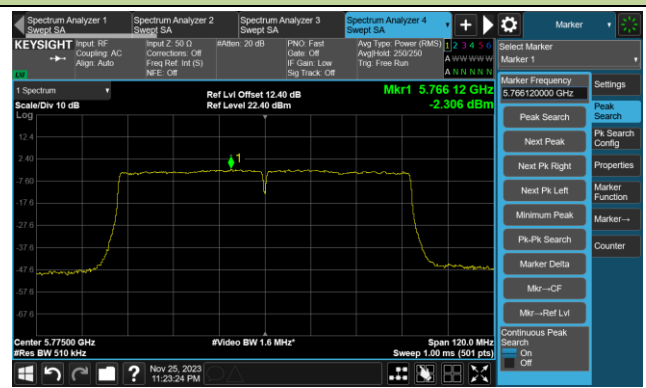

802.11ac-VHT40 Power Spectral Density- Ant 5

Channel 151 (5755MHz)

Channel 159 (5795MHz)

802.11ac-VHT80 Power Spectral Density- Ant 5

Channel 42 (5210MHz)

Channel 58 (5290MHz)

Channel 106 (5530MHz)

Channel 122 (5610MHz)

Channel 138 (5690MHz)

Channel 155 (5775MHz)

802.11ac-VHT160 Power Spectral Density- Ant 5

Channel 50 (5250MHz)

Channel 114 (5570MHz)

802.11ax-HE20 Power Spectral Density- Ant 5

Channel 36 (5180MHz)

Channel 44 (5220MHz)