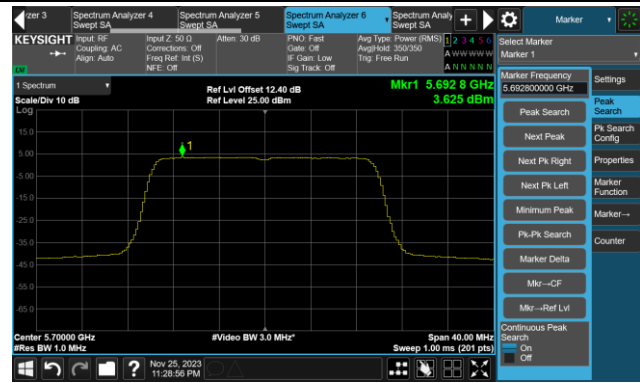

Channel 48 (5240MHz)

Channel 52 (5260MHz)

Channel 60 (5300MHz)

Channel 64 (5320MHz)

Channel 100 (5500MHz)

Channel 116 (5580MHz)

802.11ax-HE20 Power Spectral Density- Ant 5

Channel 140 (5700MHz)