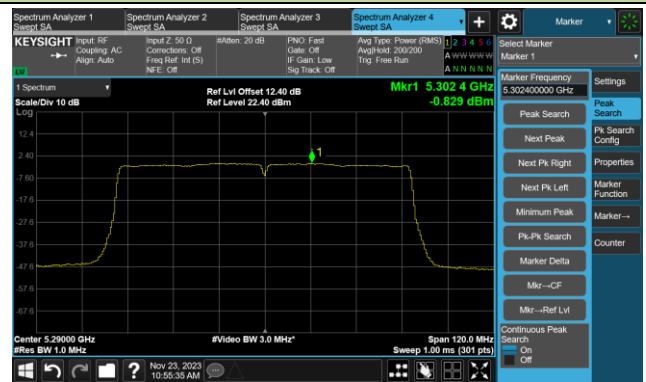

802.11ac-VHT40 Power Spectral Density- Ant 5

Channel 151 (5755MHz)

Channel 159 (5795MHz)

802.11ac-VHT80 Power Spectral Density- Ant 5

Channel 42 (5210MHz)

Channel 58 (5290MHz)

Channel 106 (5530MHz)

Channel 122 (5610MHz)

Channel 138 (5690MHz)

Channel 155 (5775MHz)

802.11ac-VHT160 Power Spectral Density- Ant 5

Channel 50 (5250MHz)

Channel 114 (5570MHz)

802.11ax-HE20 Power Spectral Density- Ant 5

Channel 36 (5180MHz)

Channel 44 (5220MHz)