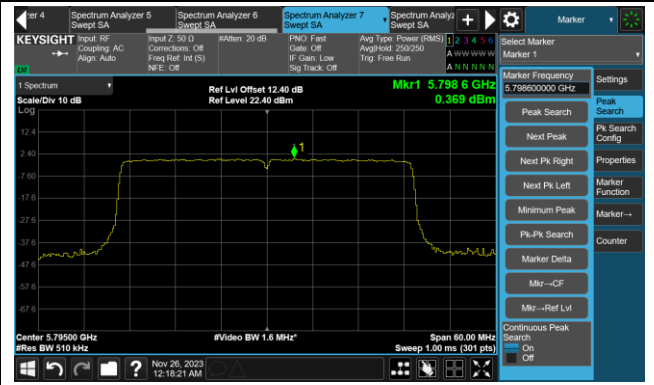

Channel 62 (5310MHz)

Channel 102 (5510MHz)

Channel 110 (5550MHz)

Channel 134 (5670MHz)

Channel 142 (5710MHz)

802.11ax-HE40 Power Spectral Density- Ant 5

Channel 151 (5755MHz)

Channel 159 (5795MHz)

802.11ax-HE80 Power Spectral Density- Ant 5

Channel 42 (5210MHz)

Channel 58 (5290MHz)

Channel 106 (5530MHz)

Channel 122 (5610MHz)

Channel 138 (5690MHz)

Channel 155 (5775MHz)

802.11ax-HE160 Power Spectral Density- Ant 5