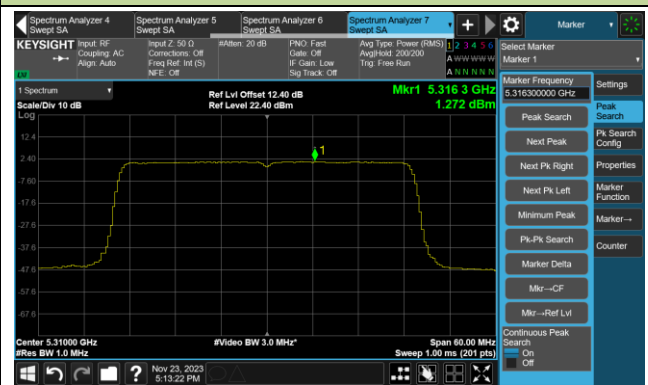

Channel 62 (5310MHz)