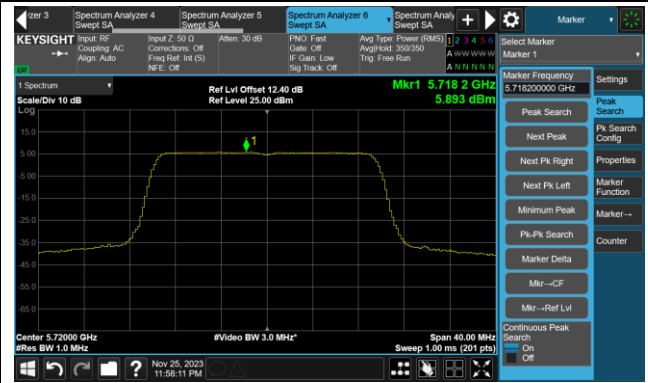

Channel 48 (5240MHz)

Channel 52 (5260MHz)

Channel 60 (5300MHz)

Channel 64 (5320MHz)

Channel 100 (5500MHz)

Channel 116 (5580MHz)

802.11ax-HE20 Power Spectral Density- Ant 5

Channel 140 (5700MHz)

Channel 144(5720MHz)

Channel 149 (5745MHz)

Channel 157 (5785MHz)

Channel 165 (5825MHz)

802.11ax-HE40 Power Spectral Density- Ant 5

Channel 38 (5190MHz)

Channel 46 (5230MHz)

Channel 54 (5270MHz)