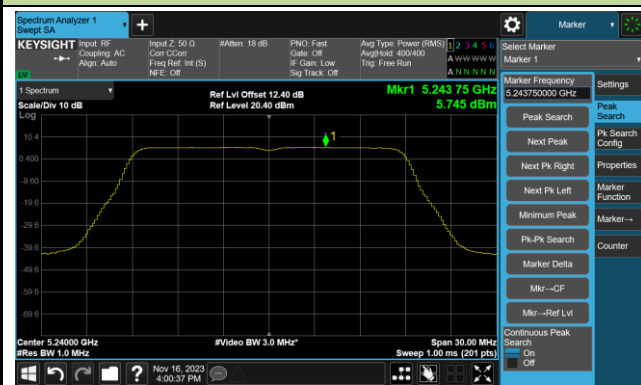

802.11ac-VHT20 Power Spectral Density- Ant 5

Channel 36 (5180MHz)

Channel 44 (5220MHz)

Channel 48 (5240MHz)

Channel 52 (5260MHz)

Channel 60 (5300MHz)

Channel 64 (5320MHz)

Channel 100 (5500MHz)

Channel 116 (5580MHz)

802.11ac-VHT20 Power Spectral Density- Ant 5

Channel 140 (5700MHz)

Channel 144(5720MHz)

Channel 149 (5745MHz)

Channel 157 (5785MHz)

Channel 165 (5825MHz)

802.11ac-VHT40 Power Spectral Density- Ant 5