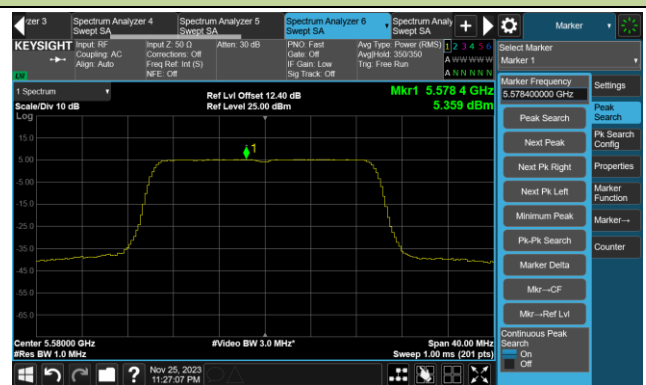

Channel 48 (5240MHz)

Channel 52 (5260MHz)

Channel 60 (5300MHz)

Channel 64 (5320MHz)

Channel 100 (5500MHz)

Channel 116 (5580MHz)

802.11ax-HE20 Power Spectral Density- Ant 5

Channel 140 (5700MHz)

Channel 144(5720MHz)

Channel 149 (5745MHz)

Channel 157 (5785MHz)

Channel 165 (5825MHz)

802.11ax-HE40 Power Spectral Density- Ant 5

Channel 38 (5190MHz)

Channel 46 (5230MHz)

Channel 54 (5270MHz)