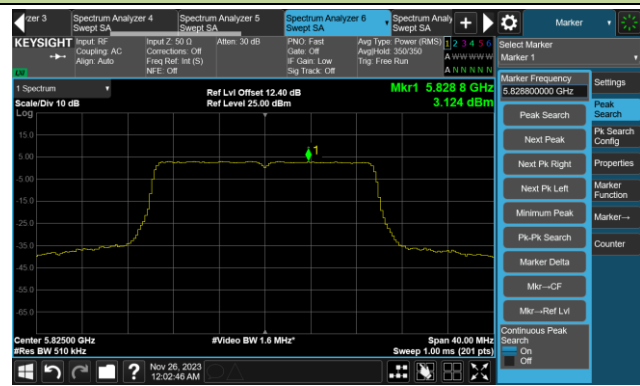

Channel 144(5720MHz)

Channel 149 (5745MHz)

Channel 157 (5785MHz)

Channel 165 (5825MHz)

802.11ax-HE40 Power Spectral Density- Ant 5

Channel 38 (5190MHz)

Channel 46 (5230MHz)

Channel 54 (5270MHz)

Channel 62 (5310MHz)

Channel 102 (5510MHz)

Channel 110 (5550MHz)

Channel 134 (5670MHz)

Channel 142 (5710MHz)

802.11ax-HE40 Power Spectral Density- Ant 5

Channel 151 (5755MHz)

Channel 159 (5795MHz)