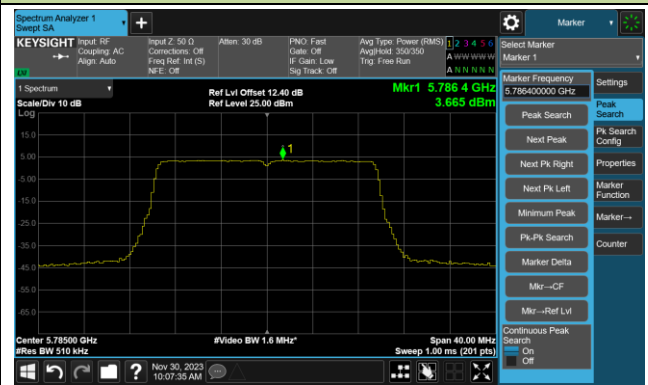

Channel 157 (5785MHz)