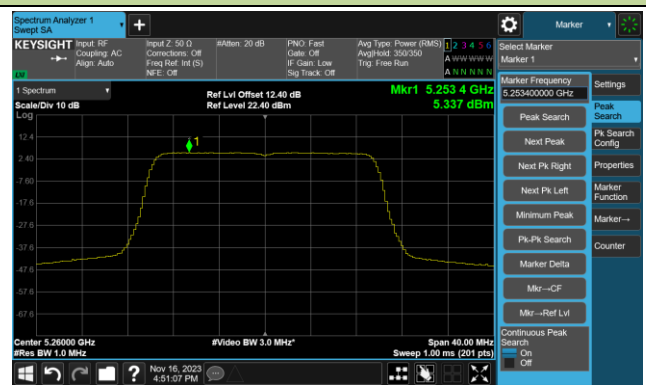

Channel 138 (5690MHz)

Channel 155 (5775MHz)

802.11ac-VHT160 Power Spectral Density- Ant 5

Channel 50 (5250MHz)

Channel 114 (5570MHz)

802.11ax-HE20 Power Spectral Density- Ant 5

Channel 36 (5180MHz)

Channel 44 (5220MHz)

Channel 48 (5240MHz)

Channel 52 (5260MHz)

Channel 60 (5300MHz)

Channel 64 (5320MHz)

Channel 100 (5500MHz)

Channel 116 (5580MHz)

802.11ax-HE20 Power Spectral Density- Ant 5

Channel 140 (5700MHz)