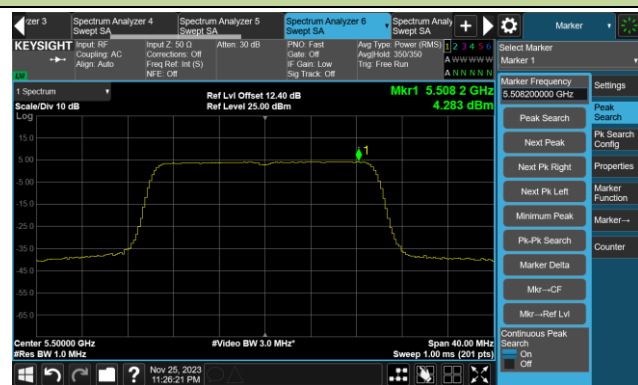

Channel 48 (5240MHz)

Channel 52 (5260MHz)

Channel 60 (5300MHz)

Channel 64 (5320MHz)

Channel 100 (5500MHz)

Channel 116 (5580MHz)

802.11ax-HE20 Power Spectral Density- Ant 5

Channel 140 (5700MHz)

Channel 144(5720MHz)

Channel 149 (5745MHz)

Channel 157 (5785MHz)

Channel 165 (5825MHz)

802.11ax-HE40 Power Spectral Density- Ant 5

Channel 38 (5190MHz)

Channel 46 (5230MHz)

Channel 54 (5270MHz)