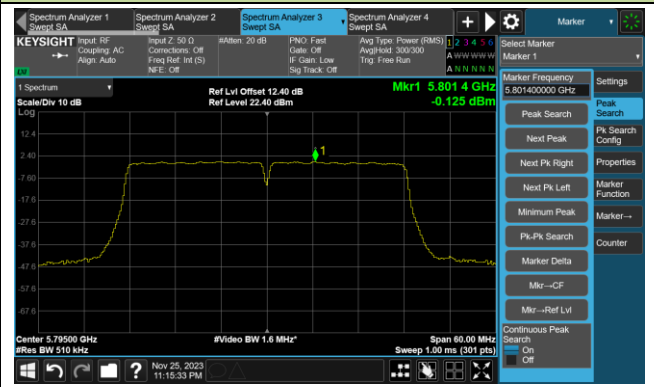

Channel 38 (5190MHz)

Channel 46 (5230MHz)

Channel 54 (5270MHz)

Channel 62 (5310MHz)

Channel 102 (5510MHz)

Channel 110 (5550MHz)

Channel 134 (5670MHz)

Channel 142 (5710MHz)

802.11ac-VHT40 Power Spectral Density- Ant 5

Channel 151 (5755MHz)

Channel 159 (5795MHz)

802.11ac-VHT80 Power Spectral Density- Ant 5

Channel 42 (5210MHz)

Channel 58 (5290MHz)

Channel 106 (5530MHz)

Channel 122 (5610MHz)