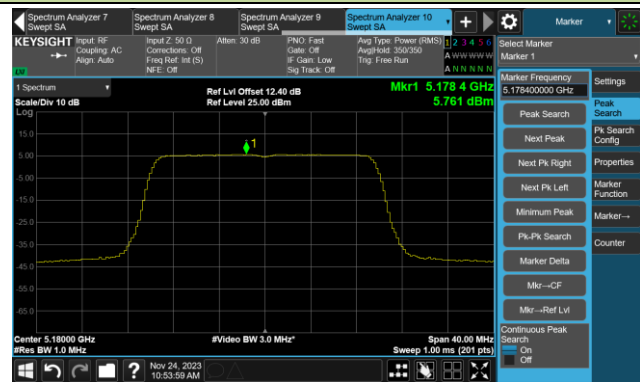

802.11ax-HE80 Power Spectral Density- Ant 5

Channel 42 (5210MHz)

Channel 58 (5290MHz)

Channel 106 (5530MHz)

Channel 122 (5610MHz)

Channel 138 (5690MHz)

Channel 155 (5775MHz)

802.11ax-HE160 Power Spectral Density- Ant 5

Channel 50 (5250MHz)

Channel 114 (5570MHz)

802.11be-EHT20 Power Spectral Density- Ant 5

Channel 36 (5180MHz)

Channel 44 (5220MHz)

Channel 48 (5240MHz)

Channel 52 (5260MHz)

Channel 60 (5300MHz)

Channel 64 (5320MHz)

Channel 100 (5500MHz)

Channel 116 (5580MHz)

802.11be-EHT20 Power Spectral Density- Ant 5

Channel 140 (5700MHz)

Channel 144(5720MHz)

Channel 149 (5745MHz)

Channel 157 (5785MHz)