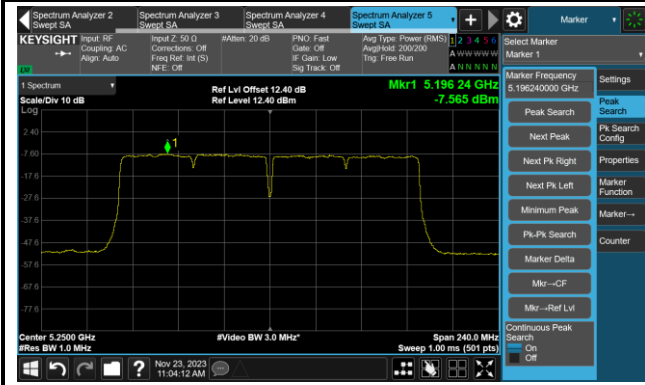

Channel 138 (5690MHz)

Channel 155 (5775MHz)

802.11ac-VHT160 Power Spectral Density- Ant 5

Channel 50 (5250MHz)

Channel 114 (5570MHz)

802.11ax-HE20 Power Spectral Density- Ant 5

Channel 36 (5180MHz)

Channel 44 (5220MHz)