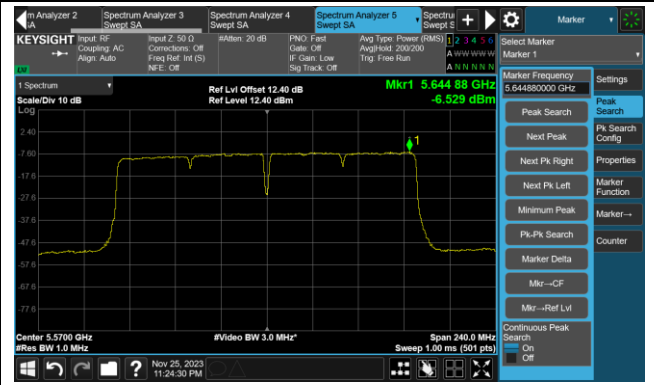

Channel 138 (5690MHz)

Channel 155 (5775MHz)

802.11ac-VHT160 Power Spectral Density- Ant 5

Channel 50 (5250MHz)

Channel 114 (5570MHz)

802.11ax-HE20 Power Spectral Density- Ant 5

Channel 36 (5180MHz)

Channel 44 (5220MHz)