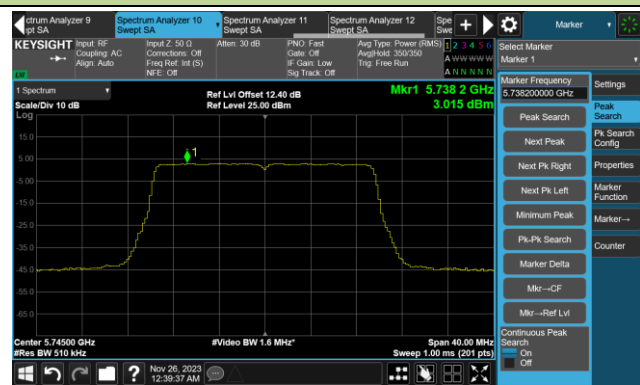

Channel 64 (5320MHz)

Channel 100 (5500MHz)

Channel 116 (5580MHz)

802.11be-EHT20 Power Spectral Density- Ant 5

Channel 140 (5700MHz)

Channel 144(5720MHz)

Channel 149 (5745MHz)

Channel 157 (5785MHz)

Channel 165 (5825MHz)