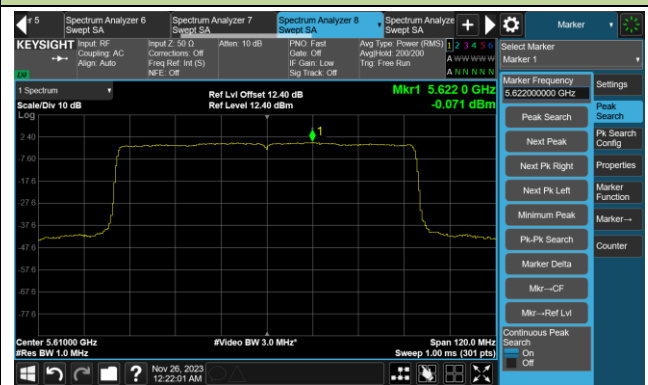

802.11ax-HE80 Power Spectral Density- Ant 5

Channel 42 (5210MHz)

Channel 58 (5290MHz)

Channel 106 (5530MHz)

Channel 122 (5610MHz)

Channel 138 (5690MHz)

Channel 155 (5775MHz)

802.11ax-HE160 Power Spectral Density- Ant 5