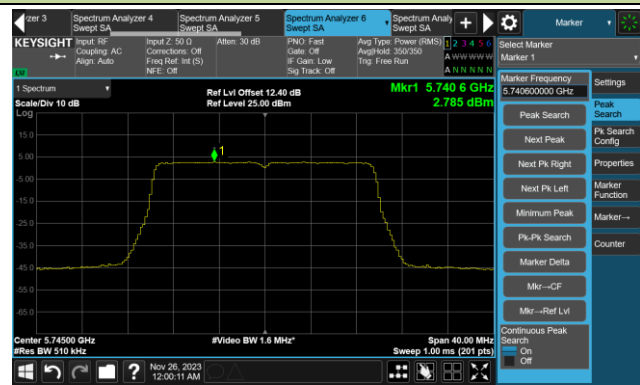

Channel 149 (5745MHz)