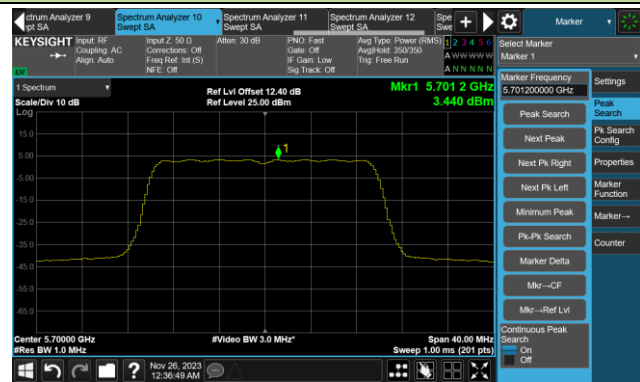

Channel 64 (5320MHz)

Channel 100 (5500MHz)

Channel 116 (5580MHz)

802.11be-EHT20 Power Spectral Density- Ant 5

Channel 140 (5700MHz)

Channel 144(5720MHz)

Channel 149 (5745MHz)

Channel 157 (5785MHz)

Channel 165 (5825MHz)