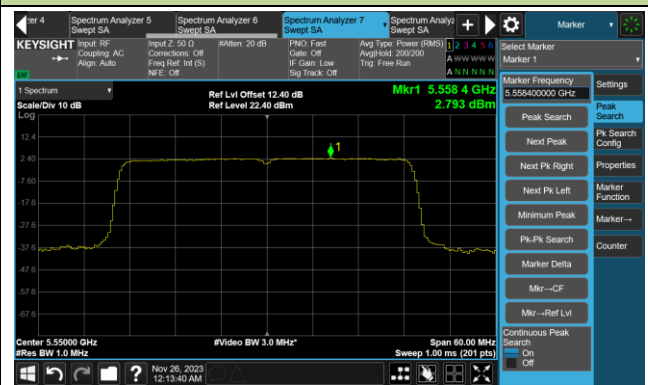

Channel 110 (5550MHz)