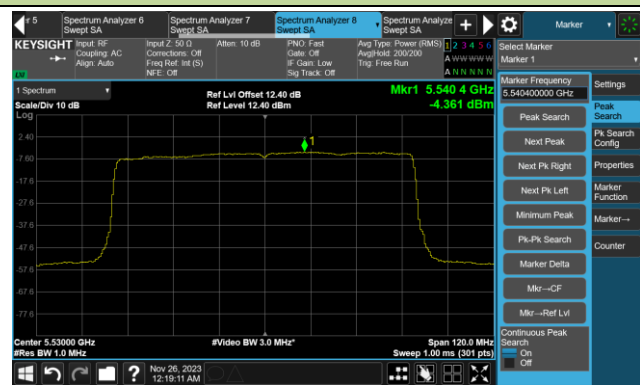

802.11ax-HE80 Power Spectral Density- Ant 5

Channel 42 (5210MHz)

Channel 58 (5290MHz)

Channel 106 (5530MHz)

Channel 122 (5610MHz)

Channel 138 (5690MHz)

Channel 155 (5775MHz)

802.11ax-HE160 Power Spectral Density- Ant 5