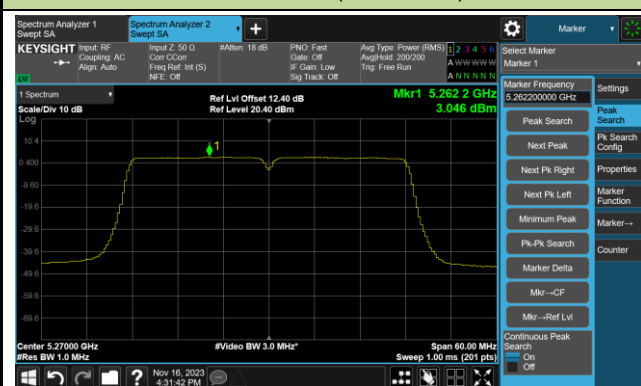

Channel 54 (5270MHz)