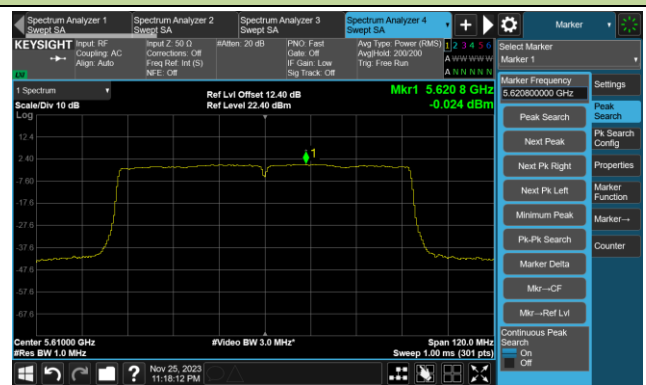

802.11ac-VHT40 Power Spectral Density- Ant 5

Channel 151 (5755MHz)

Channel 159 (5795MHz)

802.11ac-VHT80 Power Spectral Density- Ant 5

Channel 42 (5210MHz)

Channel 58 (5290MHz)

Channel 106 (5530MHz)

Channel 122 (5610MHz)

Channel 138 (5690MHz)

Channel 155 (5775MHz)

802.11ac-VHT160 Power Spectral Density- Ant 5

Channel 50 (5250MHz)

Channel 114 (5570MHz)

802.11ax-HE20 Power Spectral Density- Ant 5

Channel 36 (5180MHz)

Channel 44 (5220MHz)