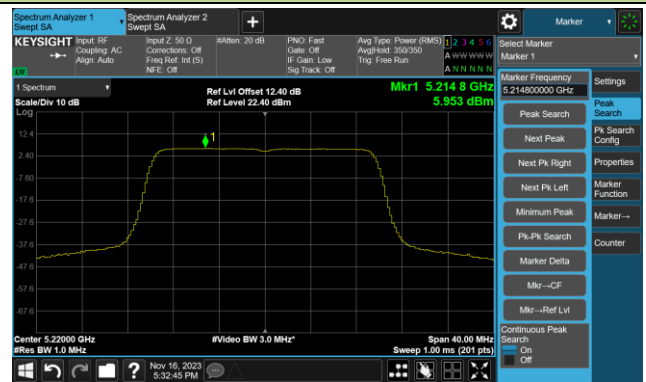

802.11ax-HE80 Power Spectral Density- Ant 5

Channel 42 (5210MHz)

Channel 58 (5290MHz)

Channel 106 (5530MHz)

Channel 122 (5610MHz)

Channel 138 (5690MHz)

Channel 155 (5775MHz)

802.11ax-HE160 Power Spectral Density- Ant 5

Channel 50 (5250MHz)

Channel 114 (5570MHz)

802.11be-EHT20 Power Spectral Density- Ant 5

Channel 36 (5180MHz)

Channel 44 (5220MHz)

Channel 48 (5240MHz)

Channel 52 (5260MHz)

Channel 60 (5300MHz)

Channel 64 (5320MHz)

Channel 100 (5500MHz)

Channel 116 (5580MHz)

802.11be-EHT20 Power Spectral Density- Ant 5

Channel 140 (5700MHz)

Channel 144(5720MHz)

Channel 149 (5745MHz)

Channel 157 (5785MHz)