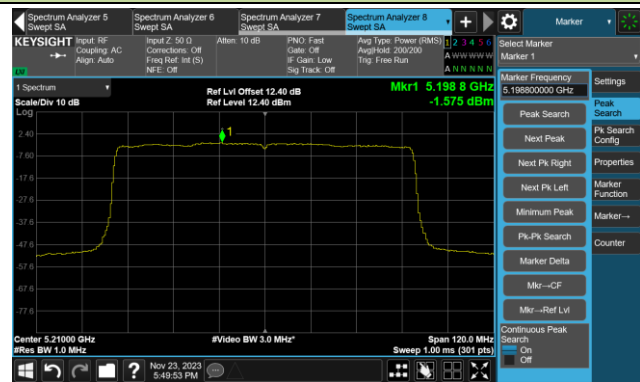

Channel 62 (5310MHz)

Channel 102 (5510MHz)

Channel 110 (5550MHz)

Channel 134 (5670MHz)

Channel 142 (5710MHz)

802.11ax-HE40 Power Spectral Density- Ant 5

Channel 151 (5755MHz)

Channel 159 (5795MHz)

802.11ax-HE80 Power Spectral Density- Ant 5

Channel 42 (5210MHz)

Channel 58 (5290MHz)

Channel 106 (5530MHz)

Channel 122 (5610MHz)

Channel 138 (5690MHz)

Channel 155 (5775MHz)

802.11ax-HE160 Power Spectral Density- Ant 5