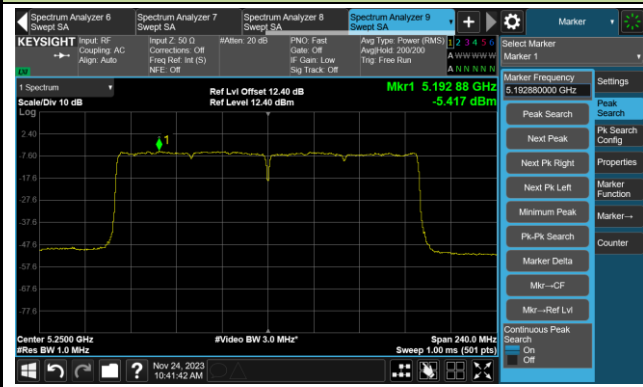

802.11ax-HE160 Power Spectral Density- Ant 5

Channel 50 (5250MHz)