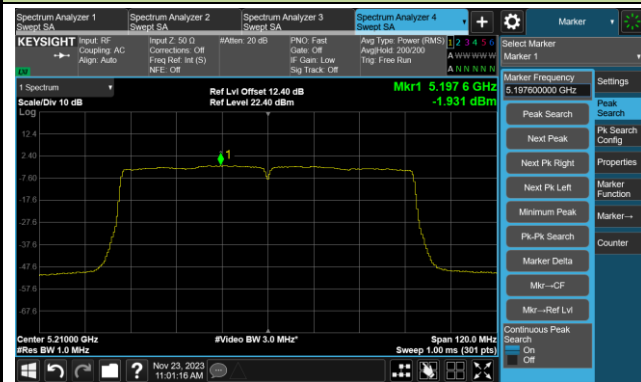

802.11ac-VHT40 Power Spectral Density- Ant 5

Channel 151 (5755MHz)

Channel 159 (5795MHz)

802.11ac-VHT80 Power Spectral Density- Ant 5

Channel 42 (5210MHz)

Channel 58 (5290MHz)

Channel 106 (5530MHz)

Channel 122 (5610MHz)

Channel 138 (5690MHz)

Channel 155 (5775MHz)

802.11ac-VHT160 Power Spectral Density- Ant 5

Channel 50 (5250MHz)

Channel 114 (5570MHz)

802.11ax-HE20 Power Spectral Density- Ant 5

Channel 36 (5180MHz)

Channel 44 (5220MHz)