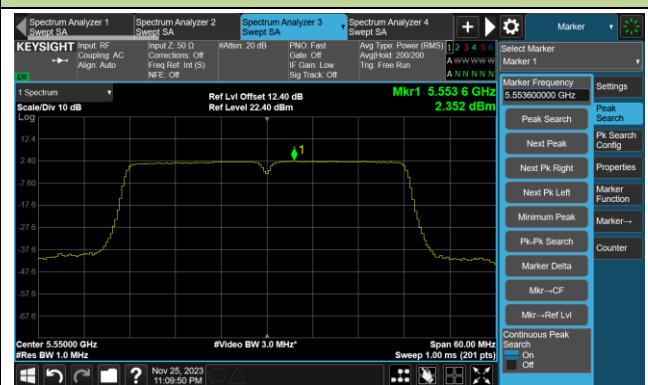

Channel 38 (5190MHz)

Channel 46 (5230MHz)

Channel 54 (5270MHz)

Channel 62 (5310MHz)

Channel 102 (5510MHz)

Channel 110 (5550MHz)

Channel 134 (5670MHz)

Channel 142 (5710MHz)

802.11ac-VHT40 Power Spectral Density- Ant 5

Channel 151 (5755MHz)

Channel 159 (5795MHz)

802.11ac-VHT80 Power Spectral Density- Ant 5

Channel 42 (5210MHz)

Channel 58 (5290MHz)

Channel 106 (5530MHz)

Channel 122 (5610MHz)