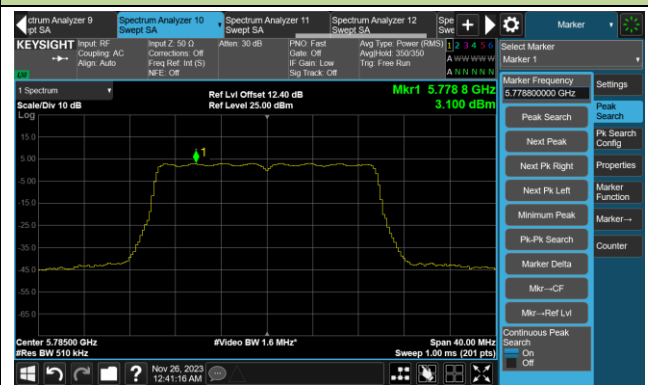

Channel 64 (5320MHz)

Channel 100 (5500MHz)

Channel 116 (5580MHz)

802.11be-EHT20 Power Spectral Density- Ant 5

Channel 140 (5700MHz)

Channel 144(5720MHz)

Channel 149 (5745MHz)

Channel 157 (5785MHz)

Channel 165 (5825MHz)