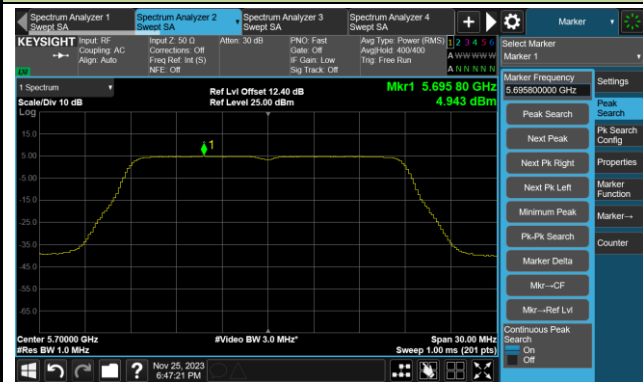

802.11ac-VHT20 Power Spectral Density- Ant 5

Channel 36 (5180MHz)

Channel 44 (5220MHz)

Channel 48 (5240MHz)

Channel 52 (5260MHz)

Channel 60 (5300MHz)

Channel 64 (5320MHz)

Channel 100 (5500MHz)

Channel 116 (5580MHz)

802.11ac-VHT20 Power Spectral Density- Ant 5

Channel 140 (5700MHz)

Channel 144(5720MHz)

Channel 149 (5745MHz)

Channel 157 (5785MHz)

Channel 165 (5825MHz)

802.11ac-VHT40 Power Spectral Density- Ant 5