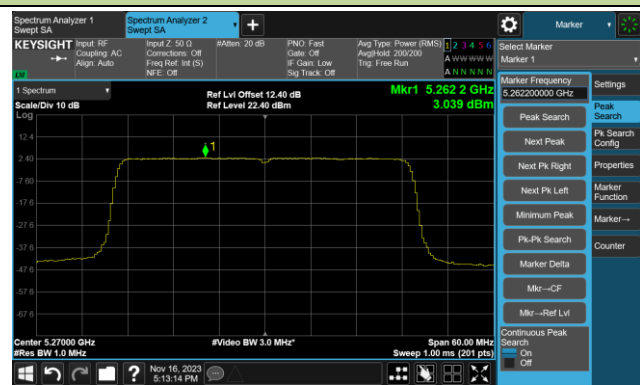

Channel 144(5720MHz)

Channel 149 (5745MHz)

Channel 157 (5785MHz)

Channel 165 (5825MHz)

802.11ax-HE40 Power Spectral Density- Ant 5

Channel 38 (5190MHz)

Channel 46 (5230MHz)

Channel 54 (5270MHz)