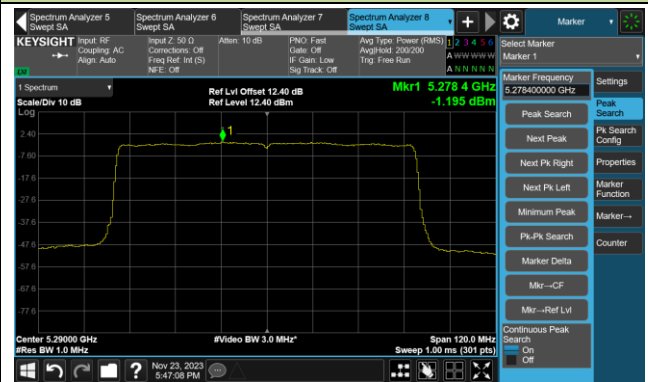

Channel 62 (5310MHz)

Channel 102 (5510MHz)

Channel 110 (5550MHz)

Channel 134 (5670MHz)

Channel 142 (5710MHz)

802.11ax-HE40 Power Spectral Density- Ant 5

Channel 151 (5755MHz)

Channel 159 (5795MHz)

802.11ax-HE80 Power Spectral Density- Ant 5

Channel 42 (5210MHz)

Channel 58 (5290MHz)

Channel 106 (5530MHz)

Channel 122 (5610MHz)

Channel 138 (5690MHz)

Channel 155 (5775MHz)

802.11ax-HE160 Power Spectral Density- Ant 5