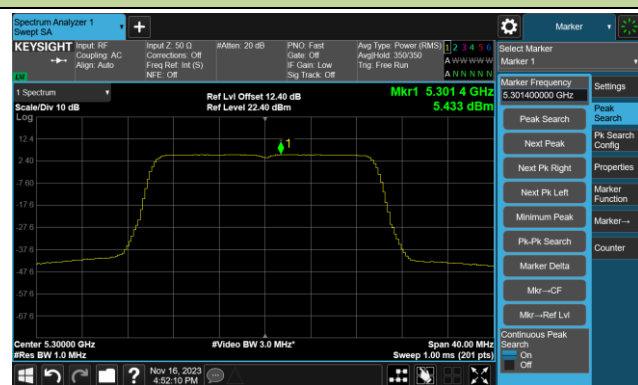

Channel 138 (5690MHz)

Channel 155 (5775MHz)

802.11ac-VHT160 Power Spectral Density- Ant 5

Channel 50 (5250MHz)

Channel 114 (5570MHz)

802.11ax-HE20 Power Spectral Density- Ant 5

Channel 36 (5180MHz)

Channel 44 (5220MHz)

Channel 48 (5240MHz)

Channel 52 (5260MHz)

Channel 60 (5300MHz)

Channel 64 (5320MHz)

Channel 100 (5500MHz)

Channel 116 (5580MHz)

802.11ax-HE20 Power Spectral Density- Ant 5

Channel 140 (5700MHz)