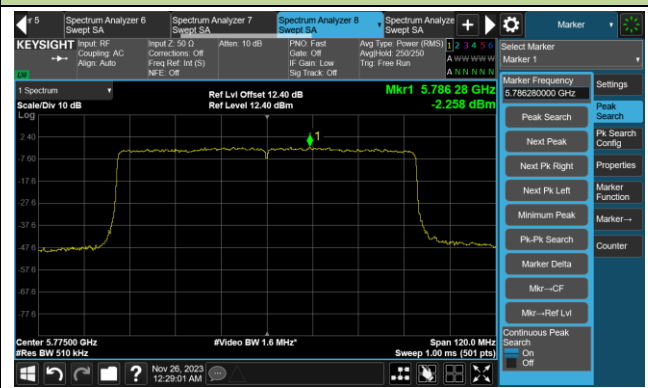

802.11ax-HE80 Power Spectral Density- Ant 5

Channel 42 (5210MHz)

Channel 58 (5290MHz)

Channel 106 (5530MHz)

Channel 122 (5610MHz)

Channel 138 (5690MHz)

Channel 155 (5775MHz)

802.11ax-HE160 Power Spectral Density- Ant 5