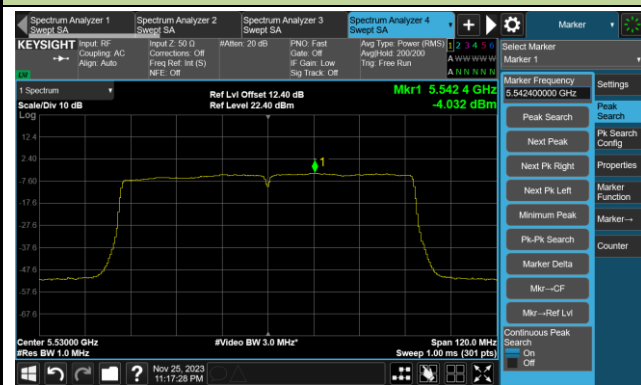

802.11ac-VHT40 Power Spectral Density- Ant 5

Channel 151 (5755MHz)

Channel 159 (5795MHz)

802.11ac-VHT80 Power Spectral Density- Ant 5

Channel 42 (5210MHz)

Channel 58 (5290MHz)

Channel 106 (5530MHz)

Channel 122 (5610MHz)

Channel 138 (5690MHz)

Channel 155 (5775MHz)

802.11ac-VHT160 Power Spectral Density- Ant 5

Channel 50 (5250MHz)

Channel 114 (5570MHz)

802.11ax-HE20 Power Spectral Density- Ant 5

Channel 36 (5180MHz)

Channel 44 (5220MHz)