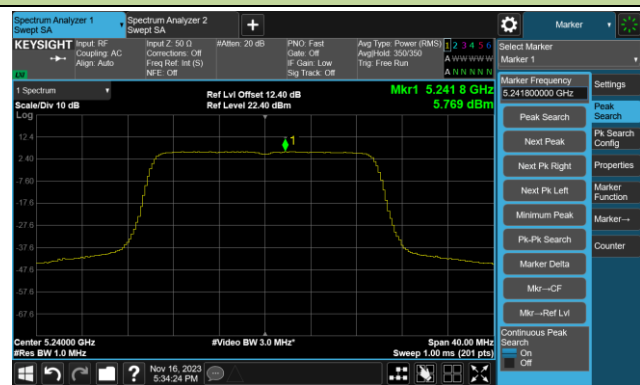

802.11ax-HE80 Power Spectral Density- Ant 5

Channel 42 (5210MHz)

Channel 58 (5290MHz)

Channel 106 (5530MHz)

Channel 122 (5610MHz)

Channel 138 (5690MHz)

Channel 155 (5775MHz)

802.11ax-HE160 Power Spectral Density- Ant 5

Channel 50 (5250MHz)

Channel 114 (5570MHz)

802.11be-EHT20 Power Spectral Density- Ant 5

Channel 36 (5180MHz)

Channel 44 (5220MHz)

Channel 48 (5240MHz)

Channel 52 (5260MHz)

Channel 60 (5300MHz)

Channel 64 (5320MHz)

Channel 100 (5500MHz)

Channel 116 (5580MHz)

802.11be-EHT20 Power Spectral Density- Ant 5

Channel 140 (5700MHz)

Channel 144(5720MHz)

Channel 149 (5745MHz)

Channel 157 (5785MHz)