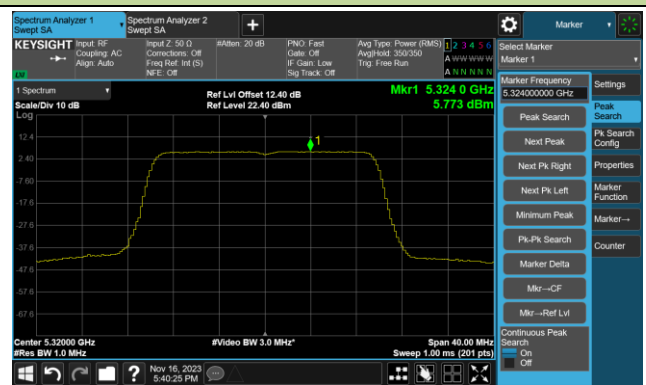

802.11ax-HE80 Power Spectral Density- Ant 5

Channel 42 (5210MHz)

Channel 58 (5290MHz)

Channel 106 (5530MHz)

Channel 122 (5610MHz)

Channel 138 (5690MHz)

Channel 155 (5775MHz)

802.11ax-HE160 Power Spectral Density- Ant 5

Channel 50 (5250MHz)

Channel 114 (5570MHz)

802.11be-EHT20 Power Spectral Density- Ant 5

Channel 36 (5180MHz)

Channel 44 (5220MHz)

Channel 48 (5240MHz)

Channel 52 (5260MHz)

Channel 60 (5300MHz)

Channel 64 (5320MHz)

Channel 100 (5500MHz)

Channel 116 (5580MHz)

802.11be-EHT20 Power Spectral Density- Ant 5

Channel 140 (5700MHz)

Channel 144(5720MHz)

Channel 149 (5745MHz)

Channel 157 (5785MHz)