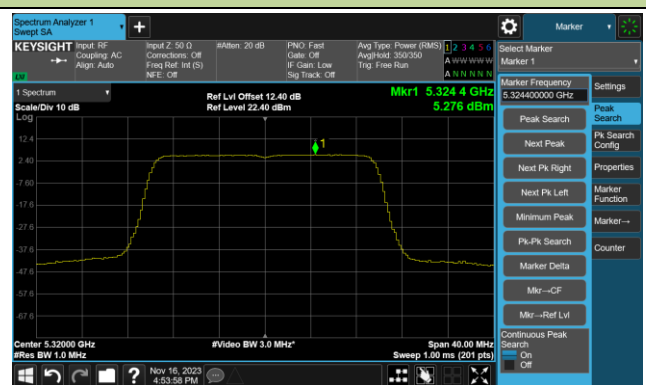

Channel 48 (5240MHz)

Channel 52 (5260MHz)

Channel 60 (5300MHz)

Channel 64 (5320MHz)

Channel 100 (5500MHz)

Channel 116 (5580MHz)

802.11ax-HE20 Power Spectral Density- Ant 5

Channel 140 (5700MHz)

Channel 144(5720MHz)

Channel 149 (5745MHz)

Channel 157 (5785MHz)

Channel 165 (5825MHz)

802.11ax-HE40 Power Spectral Density- Ant 5

Channel 38 (5190MHz)

Channel 46 (5230MHz)

Channel 54 (5270MHz)