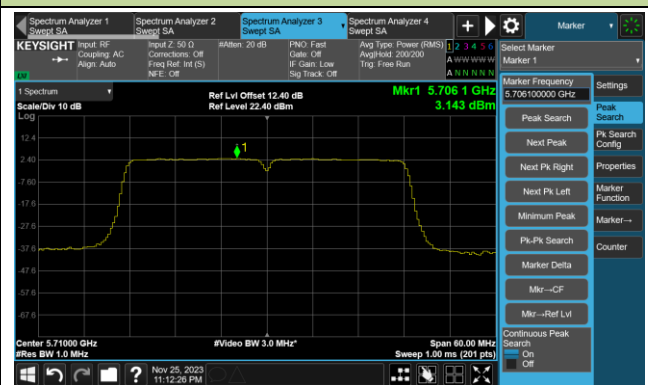

Channel 38 (5190MHz)

Channel 46 (5230MHz)

Channel 54 (5270MHz)

Channel 62 (5310MHz)

Channel 102 (5510MHz)

Channel 110 (5550MHz)

Channel 134 (5670MHz)

Channel 142 (5710MHz)

802.11ac-VHT40 Power Spectral Density- Ant 5

Channel 151 (5755MHz)

Channel 159 (5795MHz)

802.11ac-VHT80 Power Spectral Density- Ant 5

Channel 42 (5210MHz)

Channel 58 (5290MHz)

Channel 106 (5530MHz)

Channel 122 (5610MHz)