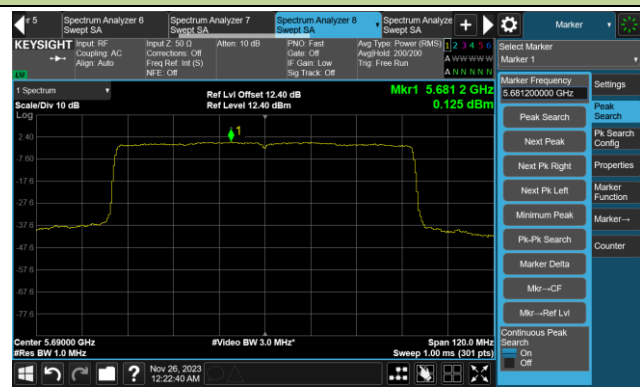

802.11ax-HE80 Power Spectral Density- Ant 5

Channel 42 (5210MHz)

Channel 58 (5290MHz)

Channel 106 (5530MHz)

Channel 122 (5610MHz)

Channel 138 (5690MHz)

Channel 155 (5775MHz)

802.11ax-HE160 Power Spectral Density- Ant 5