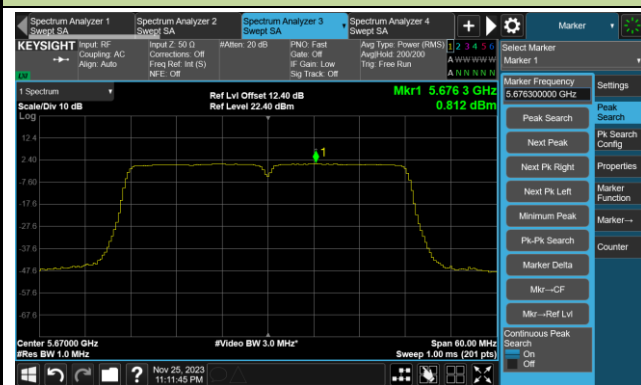

Channel 38 (5190MHz)

Channel 46 (5230MHz)

Channel 54 (5270MHz)

Channel 62 (5310MHz)

Channel 102 (5510MHz)

Channel 110 (5550MHz)

Channel 134 (5670MHz)

Channel 142 (5710MHz)

802.11ac-VHT40 Power Spectral Density- Ant 5

Channel 151 (5755MHz)

Channel 159 (5795MHz)

802.11ac-VHT80 Power Spectral Density- Ant 5

Channel 42 (5210MHz)

Channel 58 (5290MHz)

Channel 106 (5530MHz)

Channel 122 (5610MHz)