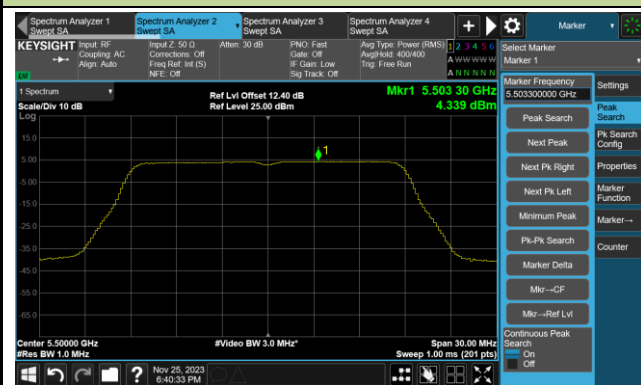

802.11ac-VHT20 Power Spectral Density- Ant 5

Channel 36 (5180MHz)

Channel 44 (5220MHz)

Channel 48 (5240MHz)

Channel 52 (5260MHz)

Channel 60 (5300MHz)

Channel 64 (5320MHz)

Channel 100 (5500MHz)

Channel 116 (5580MHz)

802.11ac-VHT20 Power Spectral Density- Ant 5

Channel 140 (5700MHz)

Channel 144(5720MHz)

Channel 149 (5745MHz)

Channel 157 (5785MHz)

Channel 165 (5825MHz)

802.11ac-VHT40 Power Spectral Density- Ant 5