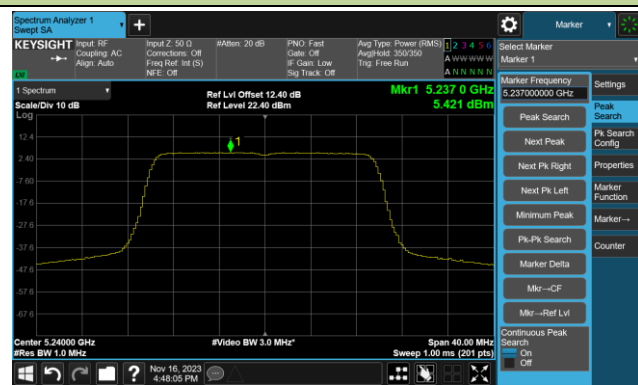

Channel 138 (5690MHz)

Channel 155 (5775MHz)

802.11ac-VHT160 Power Spectral Density- Ant 5

Channel 50 (5250MHz)

Channel 114 (5570MHz)

802.11ax-HE20 Power Spectral Density- Ant 5

Channel 36 (5180MHz)

Channel 44 (5220MHz)

Channel 48 (5240MHz)

Channel 52 (5260MHz)

Channel 60 (5300MHz)

Channel 64 (5320MHz)

Channel 100 (5500MHz)

Channel 116 (5580MHz)

802.11ax-HE20 Power Spectral Density- Ant 5

Channel 140 (5700MHz)