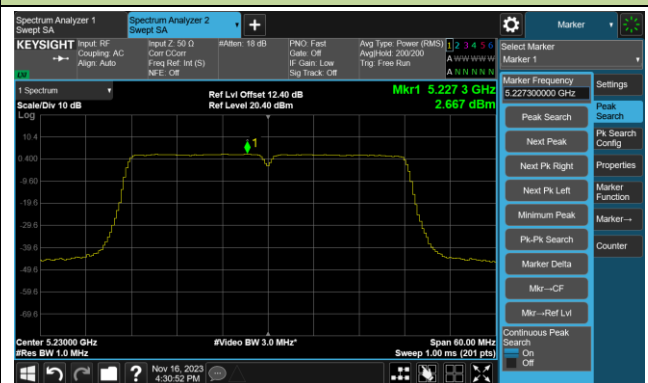

Channel 116 (5580MHz)

802.11ac-VHT20 Power Spectral Density- Ant 5

Channel 140 (5700MHz)

Channel 144(5720MHz)

Channel 149 (5745MHz)

Channel 157 (5785MHz)

Channel 165 (5825MHz)

802.11ac-VHT40 Power Spectral Density- Ant 5

Channel 38 (5190MHz)

Channel 46 (5230MHz)

Channel 54 (5270MHz)

Channel 62 (5310MHz)

Channel 102 (5510MHz)

Channel 110 (5550MHz)

Channel 134 (5670MHz)

Channel 142 (5710MHz)