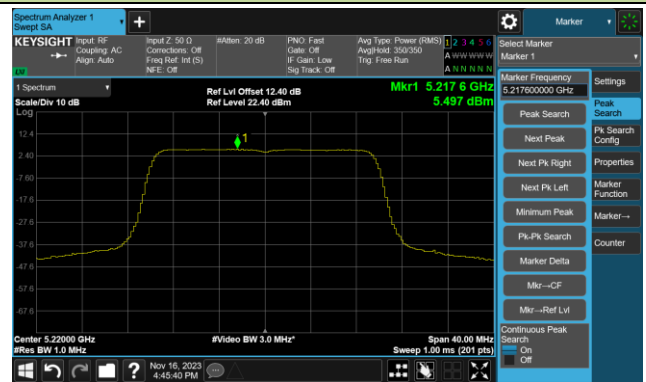

Channel 138 (5690MHz)

Channel 155 (5775MHz)

802.11ac-VHT160 Power Spectral Density- Ant 5

Channel 50 (5250MHz)

Channel 114 (5570MHz)

802.11ax-HE20 Power Spectral Density- Ant 5

Channel 36 (5180MHz)

Channel 44 (5220MHz)

Channel 48 (5240MHz)

Channel 52 (5260MHz)

Channel 60 (5300MHz)

Channel 64 (5320MHz)

Channel 100 (5500MHz)

Channel 116 (5580MHz)

802.11ax-HE20 Power Spectral Density- Ant 5

Channel 140 (5700MHz)