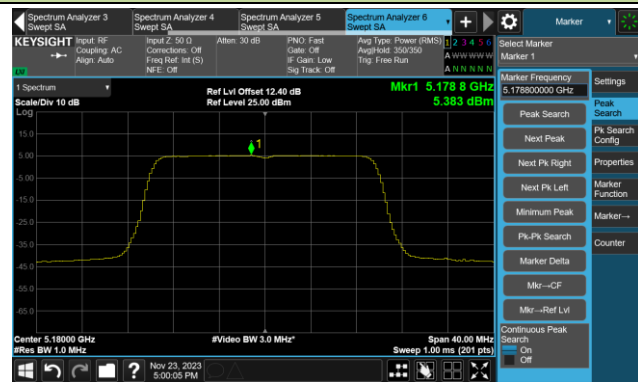

Channel 138 (5690MHz)

Channel 155 (5775MHz)

802.11ac-VHT160 Power Spectral Density- Ant 5

Channel 50 (5250MHz)

Channel 114 (5570MHz)

802.11ax-HE20 Power Spectral Density- Ant 5

Channel 36 (5180MHz)

Channel 44 (5220MHz)