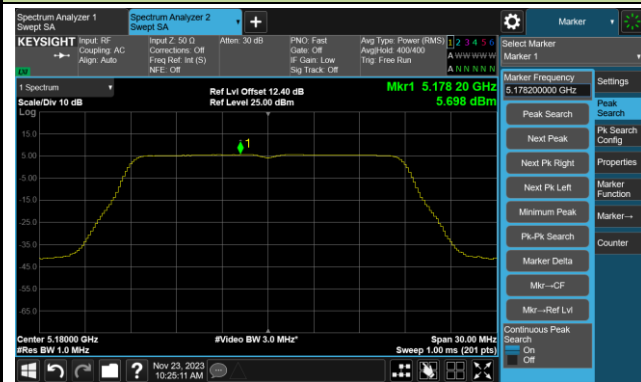

802.11ac-VHT20 Power Spectral Density- Ant 5

Channel 36 (5180MHz)

Channel 44 (5220MHz)

Channel 48 (5240MHz)

Channel 52 (5260MHz)

Channel 60 (5300MHz)

Channel 64 (5320MHz)

Channel 100 (5500MHz)

Channel 116 (5580MHz)

802.11ac-VHT20 Power Spectral Density- Ant 5

Channel 140 (5700MHz)

Channel 144(5720MHz)

Channel 149 (5745MHz)

Channel 157 (5785MHz)

Channel 165 (5825MHz)

802.11ac-VHT40 Power Spectral Density- Ant 5