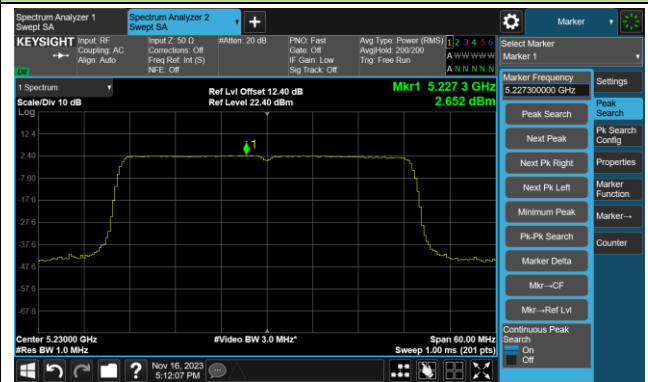

Channel 144(5720MHz)

Channel 149 (5745MHz)

Channel 157 (5785MHz)

Channel 165 (5825MHz)

802.11ax-HE40 Power Spectral Density- Ant 5

Channel 38 (5190MHz)

Channel 46 (5230MHz)

Channel 54 (5270MHz)