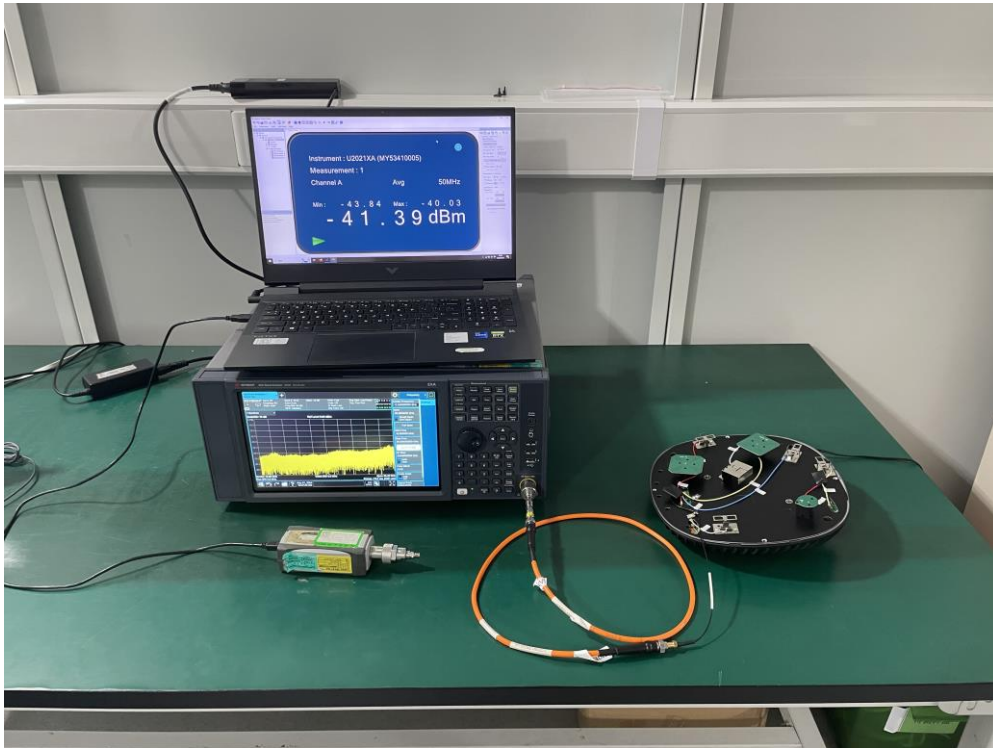

## Test Setup Photo

Description: Front View of Conducted Emission Test Setup for Power Port

Description: Back View of Conducted Emission Test Setup for Power Port

Description: Radiated Spurious Emission Test Setup for 9kHz ~ 30MHz

Description: Radiated Spurious Emission Test Setup for 30MHz ~ 1GHz

Description: Radiated Spurious Emission Test Setup for 1GHz ~ 18GHz

Description: Radiated Spurious Emission Test Setup for above 18GHz

Description: Conducted Test Setup

Description: DFS Test Setup