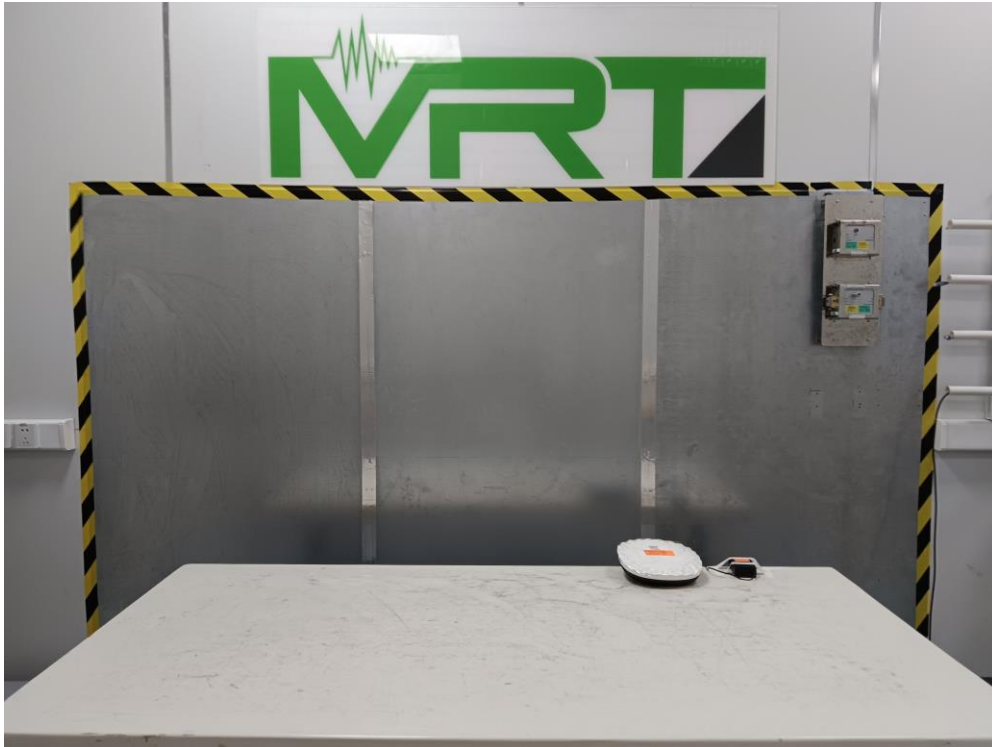

## Test Setup Photo

Description: Front View of Conducted Emission Test Setup for Power Port

Description: Back View of Conducted Emission Test Setup for Power Port

Description: Radiated Spurious Emission Test Setup for 9kHz ~ 30MHz

Description: Radiated Spurious Emission Test Setup for 30MHz ~ 1GHz

Description: Radiated Spurious Emission Test Setup for 1GHz ~ 18GHz

Description: Radiated Spurious Emission Test Setup for above 18GHz