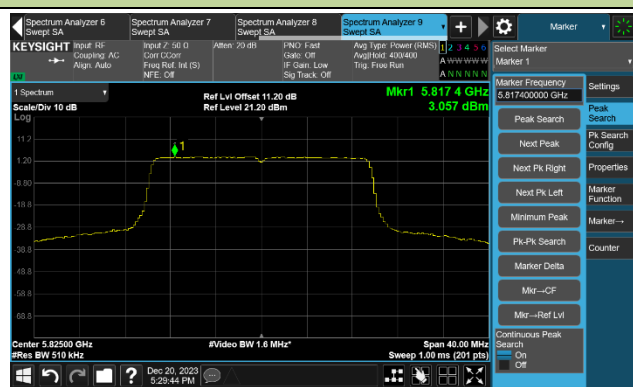

Channel 64 (5320MHz)

Channel 100 (5500MHz)

Channel 116 (5580MHz)

### 802.11ax-HE20 Power Spectral Density- Ant 0

Channel 140 (5700MHz)

Channel 144(5720MHz)

Channel 149 (5745MHz)

Channel 157 (5785MHz)

Channel 165 (5825MHz)

### 802.11ax-HE40 Power Spectral Density- Ant 0

Channel 38 (5190MHz)

Channel 46 (5230MHz)

Channel 54 (5270MHz)

Channel 62 (5310MHz)

Channel 102 (5510MHz)

Channel 110 (5550MHz)

Channel 134 (5670MHz)