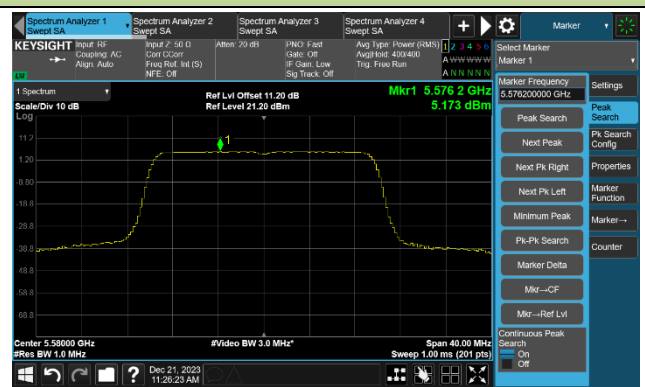

Channel 50 (5250MHz)

Channel 114 (5570MHz)

## 802.11be-EHT20 Power Spectral Density- Ant 0

Channel 36 (5180MHz)

Channel 44 (5220MHz)

Channel 48 (5240MHz)

Channel 52 (5260MHz)

Channel 60 (5300MHz)

Channel 64 (5320MHz)

Channel 100 (5500MHz)

Channel 116 (5580MHz)