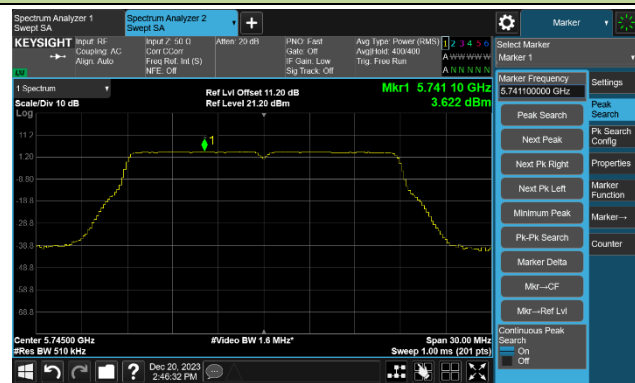

## 802.11ac-VHT20 Power Spectral Density- Ant 0

Channel 140 (5700MHz)

Channel 144(5720MHz)

Channel 149 (5745MHz)

Channel 157 (5785MHz)

Channel 165 (5825MHz)

## 802.11ac-VHT40 Power Spectral Density- Ant 0

Channel 38 (5190MHz)

Channel 46 (5230MHz)

Channel 54 (5270MHz)

Channel 62 (5310MHz)

Channel 102 (5510MHz)

Channel 110 (5550MHz)

Channel 134 (5670MHz)