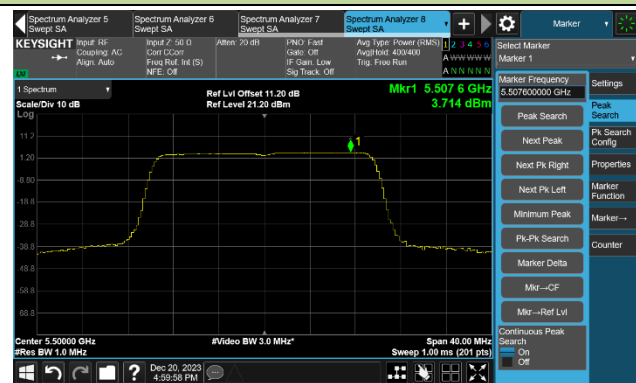

## 802.11ac-VHT80 Power Spectral Density- Ant 0

Channel 42 (5210MHz)

Channel 58 (5290MHz)

Channel 106 (5530MHz)

Channel 122 (5610MHz)

Channel 138 (5690MHz)

Channel 155 (5775MHz)

802.11ac-VHT160 Power Spectral Density- Ant 0

Channel 50 (5250MHz)

Channel 114 (5570MHz)

802.11ax-HE20 Power Spectral Density- Ant 0

Channel 36 (5180MHz)

Channel 44 (5220MHz)

Channel 48 (5240MHz)

Channel 52 (5260MHz)

Channel 60 (5300MHz)

Channel 64 (5320MHz)

Channel 100 (5500MHz)

Channel 116 (5580MHz)