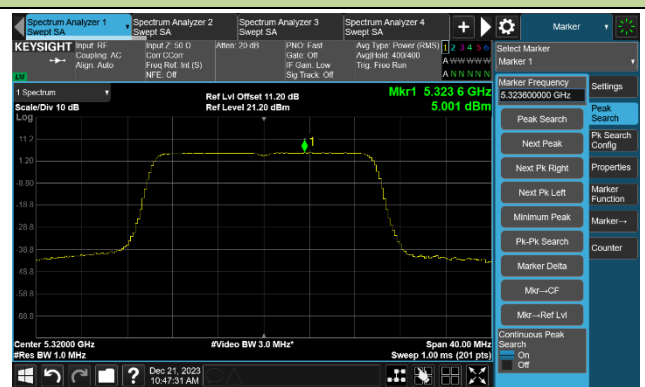

Channel 50 (5250MHz)

Channel 114 (5570MHz)

## 802.11be-EHT20 Power Spectral Density- Ant 0

Channel 36 (5180MHz)

Channel 44 (5220MHz)

Channel 48 (5240MHz)

Channel 52 (5260MHz)

Channel 60 (5300MHz)

Channel 64 (5320MHz)

Channel 100 (5500MHz)

Channel 116 (5580MHz)