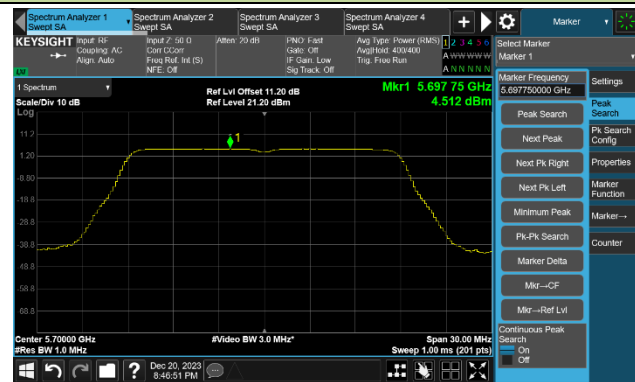

802.11ac-VHT20 Power Spectral Density- Ant 0

Channel 140 (5700MHz)