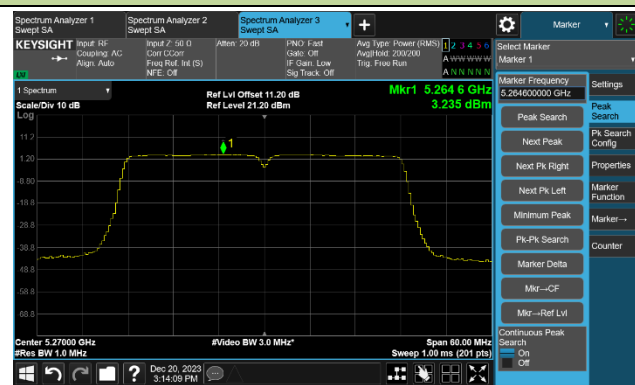

## 802.11ac-VHT20 Power Spectral Density- Ant 0

Channel 140 (5700MHz)

Channel 144(5720MHz)

Channel 149 (5745MHz)

Channel 157 (5785MHz)

Channel 165 (5825MHz)

## 802.11ac-VHT40 Power Spectral Density- Ant 0

Channel 38 (5190MHz)

Channel 46 (5230MHz)

Channel 54 (5270MHz)

Channel 62 (5310MHz)

Channel 102 (5510MHz)

Channel 110 (5550MHz)

Channel 134 (5670MHz)

Channel 142 (5710MHz)

802.11ac-VHT40 Power Spectral Density- Ant 0

Channel 151 (5755MHz)

Channel 159 (5795MHz)