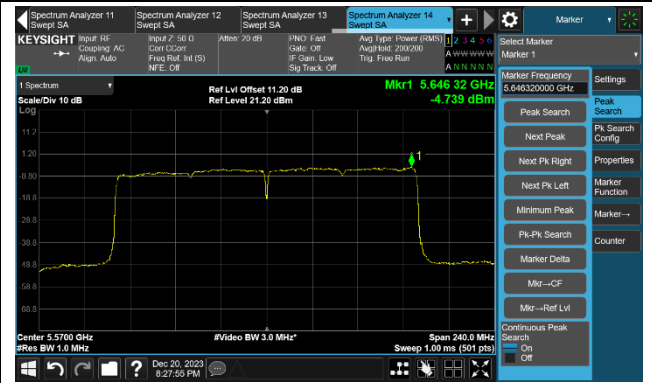

Channel 142 (5710MHz)

802.11ax-HE40 Power Spectral Density- Ant 0

Channel 151 (5755MHz)

Channel 159 (5795MHz)

### 802.11ax-HE80 Power Spectral Density- Ant 0

Channel 42 (5210MHz)

Channel 58 (5290MHz)

Channel 106 (5530MHz)

Channel 122 (5610MHz)

Channel 138 (5690MHz)

Channel 155 (5775MHz)

802.11ax-HE160 Power Spectral Density- Ant 0

Channel 50 (5250MHz)

Channel 114 (5570MHz)