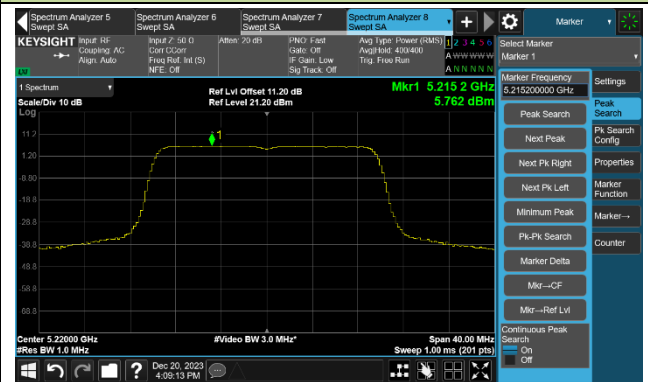

## 802.11ac-VHT80 Power Spectral Density- Ant 0

Channel 42 (5210MHz)

Channel 58 (5290MHz)

Channel 106 (5530MHz)

Channel 122 (5610MHz)

Channel 138 (5690MHz)

Channel 155 (5775MHz)

802.11ac-VHT160 Power Spectral Density- Ant 0

Channel 50 (5250MHz)

Channel 114 (5570MHz)

802.11ax-HE20 Power Spectral Density- Ant 0

Channel 36 (5180MHz)

Channel 44 (5220MHz)

Channel 48 (5240MHz)

Channel 52 (5260MHz)

Channel 60 (5300MHz)

Channel 64 (5320MHz)

Channel 100 (5500MHz)

Channel 116 (5580MHz)