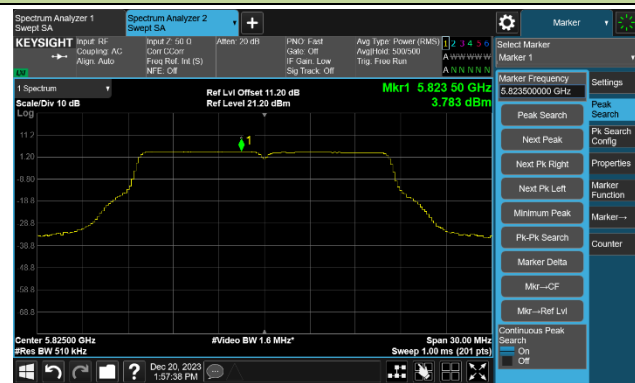

## 802.11a Power Spectral Density- Ant 0

Channel 140 (5700MHz)

Channel 144(5720MHz)

Channel 149 (5745MHz)

Channel 157 (5785MHz)

Channel 165 (5825MHz)

## 802.11ac-VHT20 Power Spectral Density- Ant 0

Channel 36 (5180MHz)

Channel 44 (5220MHz)

Channel 48 (5240MHz)

Channel 52 (5260MHz)

Channel 60 (5300MHz)

Channel 64 (5320MHz)

Channel 100 (5500MHz)

Channel 116 (5580MHz)