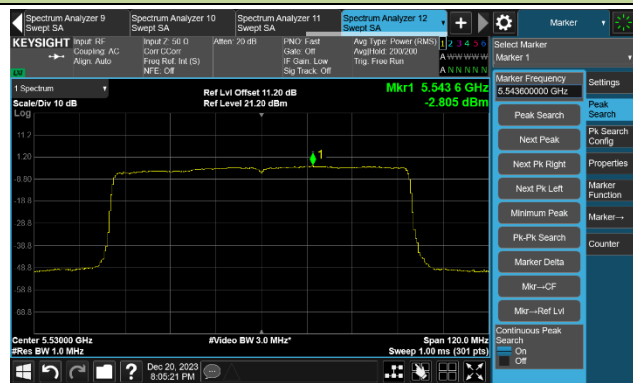

### 802.11ax-HE80 Power Spectral Density- Ant 0

Channel 42 (5210MHz)

Channel 58 (5290MHz)

Channel 106 (5530MHz)

Channel 122 (5610MHz)

Channel 138 (5690MHz)

Channel 155 (5775MHz)

802.11ax-HE160 Power Spectral Density- Ant 0

Channel 50 (5250MHz)

Channel 114 (5570MHz)