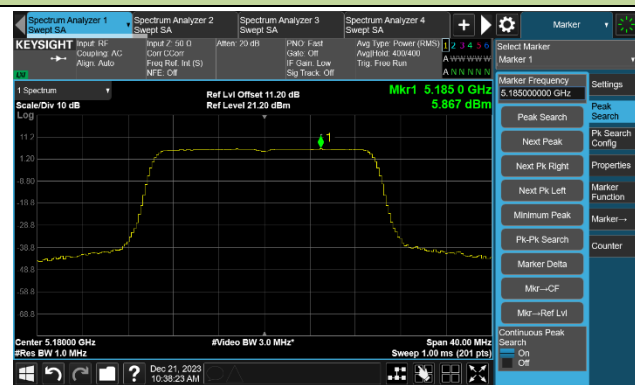

802.11be-EHT20 Power Spectral Density- Ant 0

Channel 36 (5180MHz)