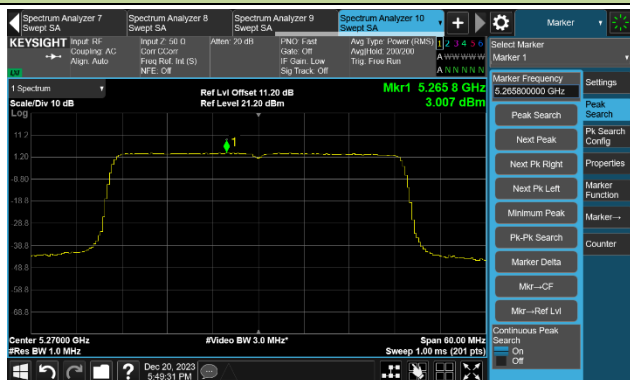

### 802.11ax-HE20 Power Spectral Density- Ant 0

Channel 140 (5700MHz)

Channel 144(5720MHz)

Channel 149 (5745MHz)

Channel 157 (5785MHz)

Channel 165 (5825MHz)

### 802.11ax-HE40 Power Spectral Density- Ant 0

Channel 38 (5190MHz)

Channel 46 (5230MHz)

Channel 54 (5270MHz)

Channel 62 (5310MHz)

Channel 102 (5510MHz)

Channel 110 (5550MHz)

Channel 134 (5670MHz)

Channel 142 (5710MHz)

802.11ax-HE40 Power Spectral Density- Ant 0

Channel 151 (5755MHz)

Channel 159 (5795MHz)