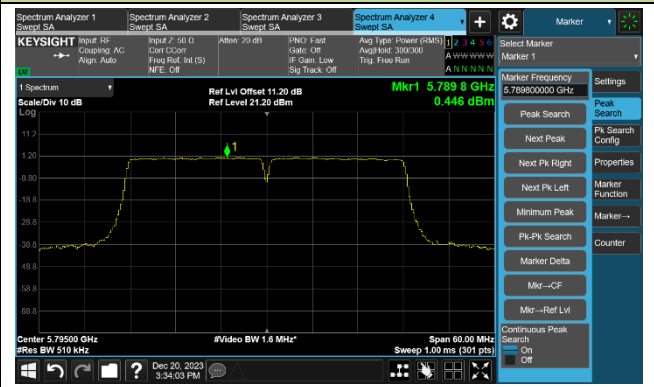

## 802.11ac-VHT20 Power Spectral Density- Ant 0

Channel 140 (5700MHz)

Channel 144(5720MHz)

Channel 149 (5745MHz)

Channel 157 (5785MHz)

Channel 165 (5825MHz)

## 802.11ac-VHT40 Power Spectral Density- Ant 0

Channel 38 (5190MHz)

Channel 46 (5230MHz)

Channel 54 (5270MHz)

Channel 62 (5310MHz)

Channel 102 (5510MHz)

Channel 110 (5550MHz)

Channel 134 (5670MHz)

Channel 142 (5710MHz)

802.11ac-VHT40 Power Spectral Density- Ant 0

Channel 151 (5755MHz)

Channel 159 (5795MHz)