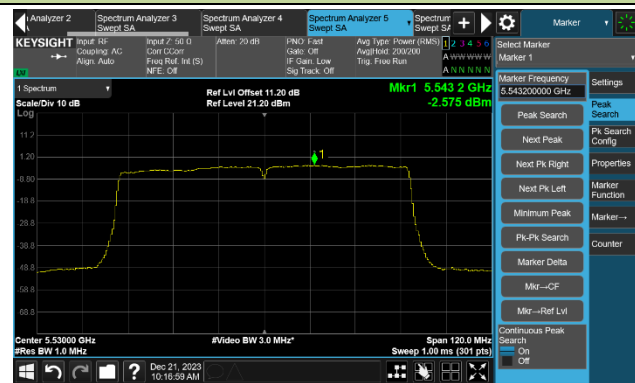

## 802.11ac-VHT80 Power Spectral Density- Ant 0

Channel 42 (5210MHz)

Channel 58 (5290MHz)

Channel 106 (5530MHz)

Channel 122 (5610MHz)

Channel 138 (5690MHz)

Channel 155 (5775MHz)

802.11ac-VHT160 Power Spectral Density- Ant 0