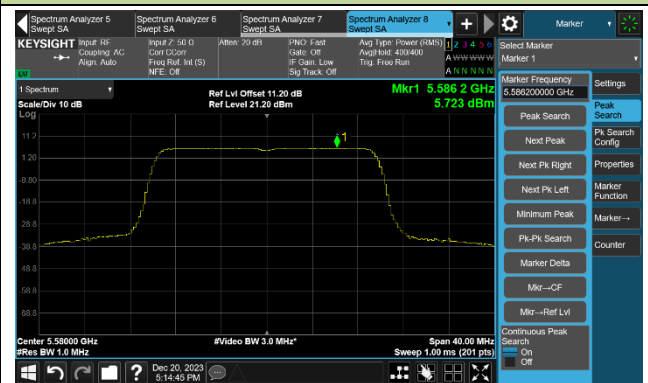

## 802.11ac-VHT80 Power Spectral Density- Ant 0

Channel 42 (5210MHz)

Channel 58 (5290MHz)

Channel 106 (5530MHz)

Channel 122 (5610MHz)

Channel 138 (5690MHz)

Channel 155 (5775MHz)

802.11ac-VHT160 Power Spectral Density- Ant 0

Channel 50 (5250MHz)

Channel 114 (5570MHz)

802.11ax-HE20 Power Spectral Density- Ant 0

Channel 36 (5180MHz)

Channel 44 (5220MHz)

Channel 48 (5240MHz)

Channel 52 (5260MHz)

Channel 60 (5300MHz)

Channel 64 (5320MHz)

Channel 100 (5500MHz)

Channel 116 (5580MHz)