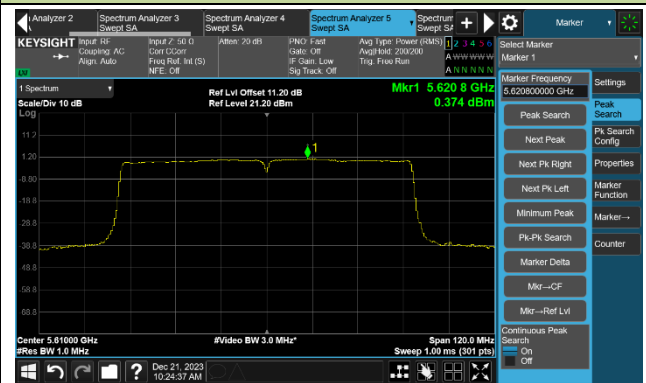

## 802.11ac-VHT80 Power Spectral Density- Ant 0

Channel 42 (5210MHz)

Channel 58 (5290MHz)

Channel 106 (5530MHz)

Channel 122 (5610MHz)

Channel 138 (5690MHz)

Channel 155 (5775MHz)

802.11ac-VHT160 Power Spectral Density- Ant 0