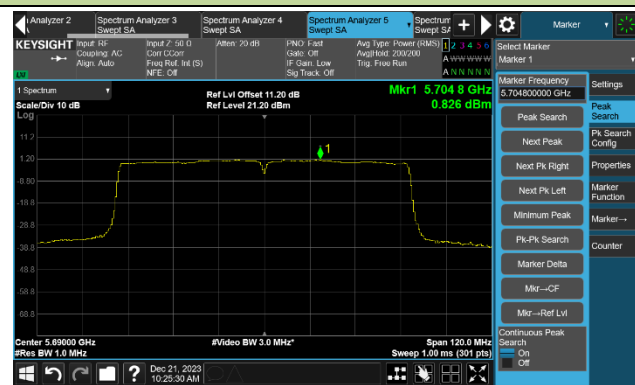

## 802.11ac-VHT80 Power Spectral Density- Ant 0

Channel 42 (5210MHz)

Channel 58 (5290MHz)

Channel 106 (5530MHz)

Channel 122 (5610MHz)

Channel 138 (5690MHz)

Channel 155 (5775MHz)

802.11ac-VHT160 Power Spectral Density- Ant 0

Channel 50 (5250MHz)

Channel 114 (5570MHz)

802.11ax-HE20 Power Spectral Density- Ant 0

Channel 36 (5180MHz)

Channel 44 (5220MHz)

Channel 48 (5240MHz)

Channel 52 (5260MHz)

Channel 60 (5300MHz)