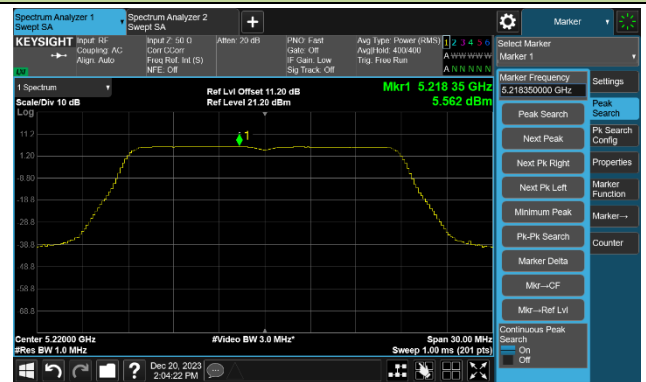

## 802.11a Power Spectral Density- Ant 0

Channel 140 (5700MHz)

Channel 144(5720MHz)

Channel 149 (5745MHz)

Channel 157 (5785MHz)

Channel 165 (5825MHz)

## 802.11ac-VHT20 Power Spectral Density- Ant 0

Channel 36 (5180MHz)

Channel 44 (5220MHz)

Channel 48 (5240MHz)

Channel 52 (5260MHz)

Channel 60 (5300MHz)

Channel 64 (5320MHz)

Channel 100 (5500MHz)

Channel 116 (5580MHz)