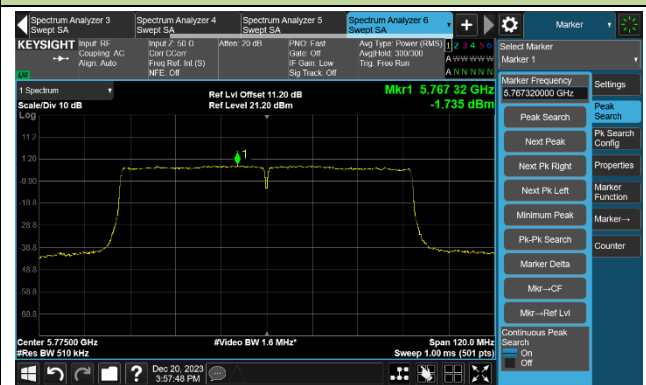

## 802.11ac-VHT80 Power Spectral Density- Ant 0

Channel 42 (5210MHz)

Channel 58 (5290MHz)

Channel 106 (5530MHz)

Channel 122 (5610MHz)

Channel 138 (5690MHz)

Channel 155 (5775MHz)

802.11ac-VHT160 Power Spectral Density- Ant 0