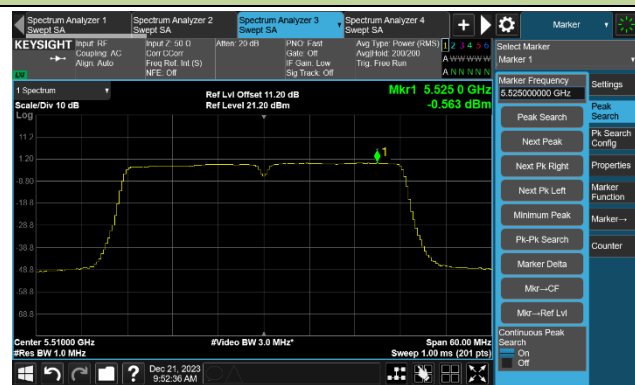

## 802.11ac-VHT20 Power Spectral Density- Ant 0

Channel 140 (5700MHz)

Channel 144(5720MHz)

Channel 149 (5745MHz)

Channel 157 (5785MHz)

Channel 165 (5825MHz)

## 802.11ac-VHT40 Power Spectral Density- Ant 0

Channel 38 (5190MHz)

Channel 46 (5230MHz)

Channel 54 (5270MHz)

Channel 62 (5310MHz)

Channel 102 (5510MHz)

Channel 110 (5550MHz)

Channel 134 (5670MHz)

Channel 142 (5710MHz)

802.11ac-VHT40 Power Spectral Density- Ant 0

Channel 151 (5755MHz)

Channel 159 (5795MHz)