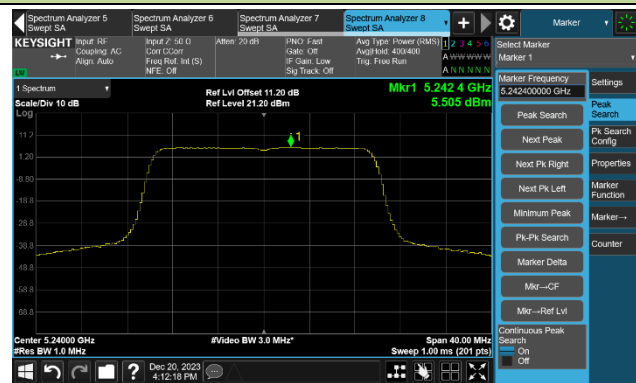

## 802.11ac-VHT80 Power Spectral Density- Ant 0

Channel 42 (5210MHz)

Channel 58 (5290MHz)

Channel 106 (5530MHz)

Channel 122 (5610MHz)

Channel 138 (5690MHz)

Channel 155 (5775MHz)

802.11ac-VHT160 Power Spectral Density- Ant 0

Channel 50 (5250MHz)

Channel 114 (5570MHz)

802.11ax-HE20 Power Spectral Density- Ant 0

Channel 36 (5180MHz)

Channel 44 (5220MHz)

Channel 48 (5240MHz)

Channel 52 (5260MHz)

Channel 60 (5300MHz)

Channel 64 (5320MHz)

Channel 100 (5500MHz)

Channel 116 (5580MHz)