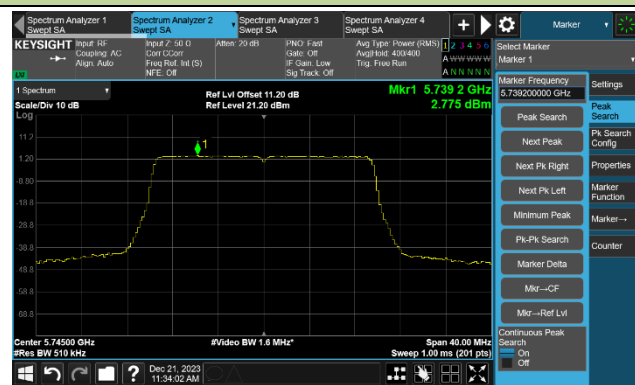

Channel 116 (5580MHz)

### 802.11be-EHT20 Power Spectral Density- Ant 0

Channel 140 (5700MHz)

Channel 144(5720MHz)

Channel 149 (5745MHz)

Channel 157 (5785MHz)

Channel 165 (5825MHz)