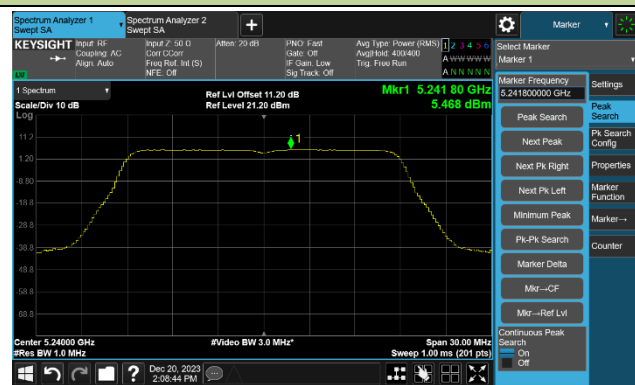

## 802.11a Power Spectral Density- Ant 0

Channel 140 (5700MHz)

Channel 144(5720MHz)

Channel 149 (5745MHz)

Channel 157 (5785MHz)

Channel 165 (5825MHz)

## 802.11ac-VHT20 Power Spectral Density- Ant 0

Channel 36 (5180MHz)

Channel 44 (5220MHz)

Channel 48 (5240MHz)

Channel 52 (5260MHz)

Channel 60 (5300MHz)

Channel 64 (5320MHz)

Channel 100 (5500MHz)

Channel 116 (5580MHz)