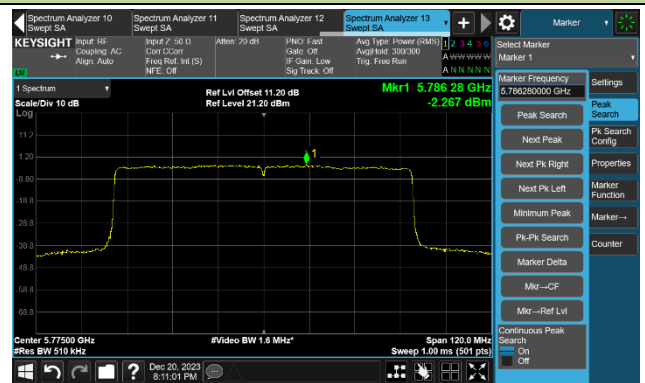

### 802.11ax-HE80 Power Spectral Density- Ant 0

Channel 42 (5210MHz)

Channel 58 (5290MHz)

Channel 106 (5530MHz)

Channel 122 (5610MHz)

Channel 138 (5690MHz)

Channel 155 (5775MHz)

802.11ax-HE160 Power Spectral Density- Ant 0

Channel 50 (5250MHz)

Channel 114 (5570MHz)