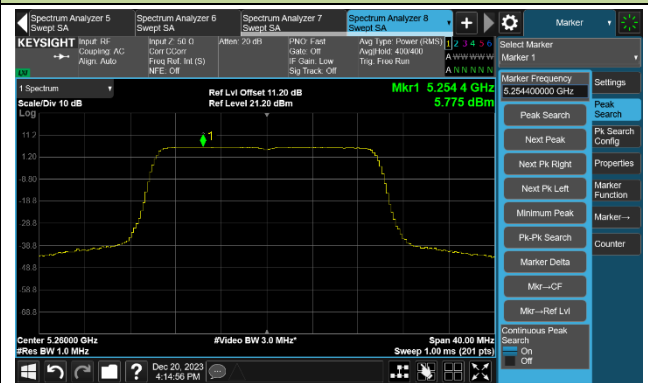

## 802.11ac-VHT80 Power Spectral Density- Ant 0

Channel 42 (5210MHz)

Channel 58 (5290MHz)

Channel 106 (5530MHz)

Channel 122 (5610MHz)

Channel 138 (5690MHz)

Channel 155 (5775MHz)

802.11ac-VHT160 Power Spectral Density- Ant 0

Channel 50 (5250MHz)

Channel 114 (5570MHz)

802.11ax-HE20 Power Spectral Density- Ant 0

Channel 36 (5180MHz)

Channel 44 (5220MHz)

Channel 48 (5240MHz)

Channel 52 (5260MHz)

Channel 60 (5300MHz)

Channel 64 (5320MHz)

Channel 100 (5500MHz)

Channel 116 (5580MHz)