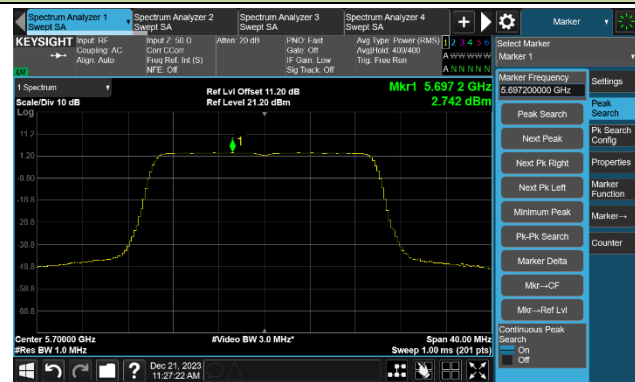

802.11be-EHT20 Power Spectral Density- Ant 0

Channel 140 (5700MHz)