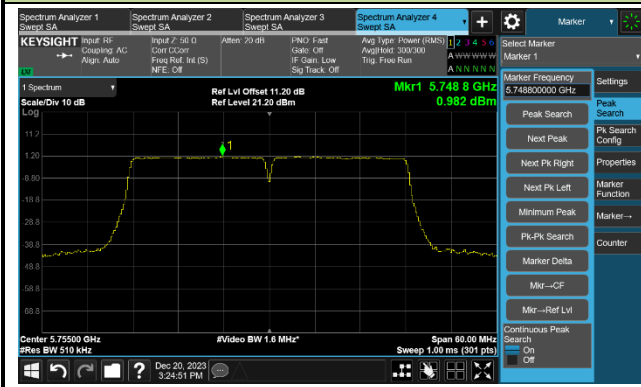

802.11ac-VHT40 Power Spectral Density- Ant 0

Channel 151 (5755MHz)

Channel 159 (5795MHz)