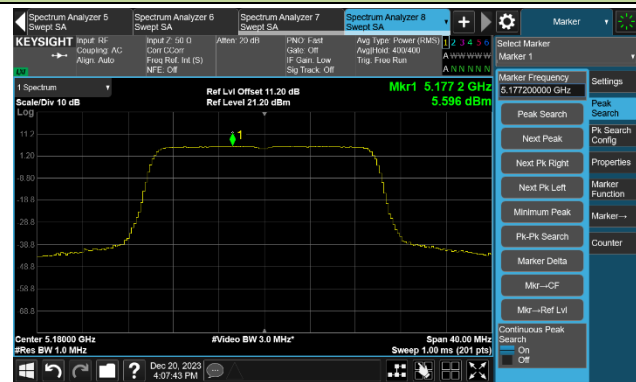

## 802.11ac-VHT80 Power Spectral Density- Ant 0

Channel 42 (5210MHz)

Channel 58 (5290MHz)

Channel 106 (5530MHz)

Channel 122 (5610MHz)

Channel 138 (5690MHz)

Channel 155 (5775MHz)

802.11ac-VHT160 Power Spectral Density- Ant 0

Channel 50 (5250MHz)

Channel 114 (5570MHz)

802.11ax-HE20 Power Spectral Density- Ant 0

Channel 36 (5180MHz)

Channel 44 (5220MHz)

Channel 48 (5240MHz)

Channel 52 (5260MHz)

Channel 60 (5300MHz)