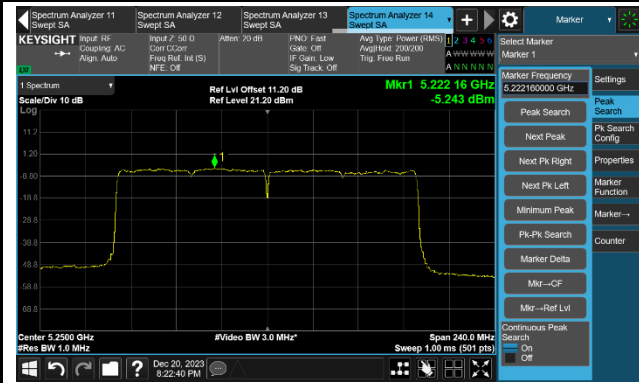

Channel 142 (5710MHz)

802.11ax-HE40 Power Spectral Density- Ant 0

Channel 151 (5755MHz)

Channel 159 (5795MHz)

### 802.11ax-HE80 Power Spectral Density- Ant 0

Channel 42 (5210MHz)

Channel 58 (5290MHz)

Channel 106 (5530MHz)

Channel 122 (5610MHz)

Channel 138 (5690MHz)

Channel 155 (5775MHz)

802.11ax-HE160 Power Spectral Density- Ant 0

Channel 50 (5250MHz)

Channel 114 (5570MHz)