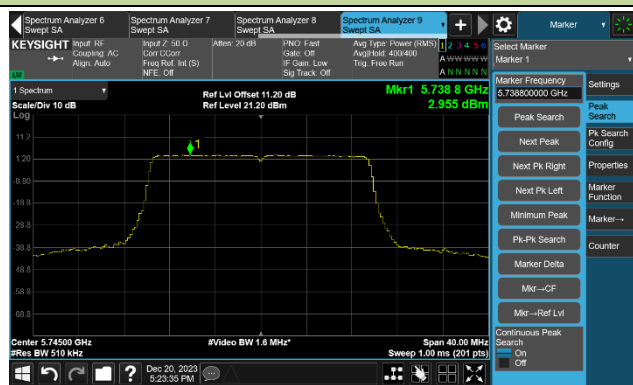

Channel 64 (5320MHz)

Channel 100 (5500MHz)

Channel 116 (5580MHz)

### 802.11ax-HE20 Power Spectral Density- Ant 0

Channel 140 (5700MHz)

Channel 144(5720MHz)

Channel 149 (5745MHz)

Channel 157 (5785MHz)

Channel 165 (5825MHz)

### 802.11ax-HE40 Power Spectral Density- Ant 0

Channel 38 (5190MHz)

Channel 46 (5230MHz)

Channel 54 (5270MHz)

Channel 62 (5310MHz)

Channel 102 (5510MHz)

Channel 110 (5550MHz)

Channel 134 (5670MHz)