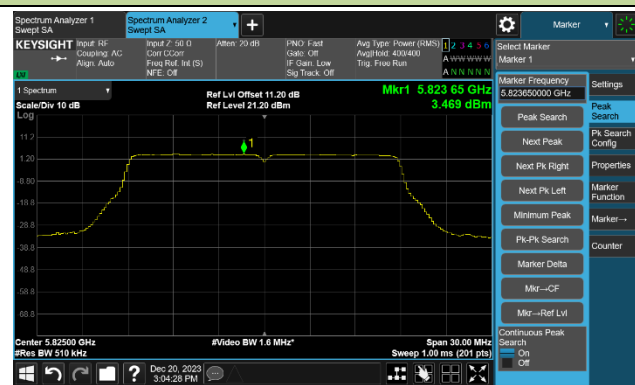

Channel 116 (5580MHz)

## 802.11ac-VHT20 Power Spectral Density- Ant 0

Channel 140 (5700MHz)

Channel 144(5720MHz)

Channel 149 (5745MHz)

Channel 157 (5785MHz)

Channel 165 (5825MHz)

## 802.11ac-VHT40 Power Spectral Density- Ant 0

Channel 38 (5190MHz)

Channel 46 (5230MHz)

Channel 54 (5270MHz)

Channel 62 (5310MHz)

Channel 102 (5510MHz)

Channel 110 (5550MHz)

Channel 134 (5670MHz)