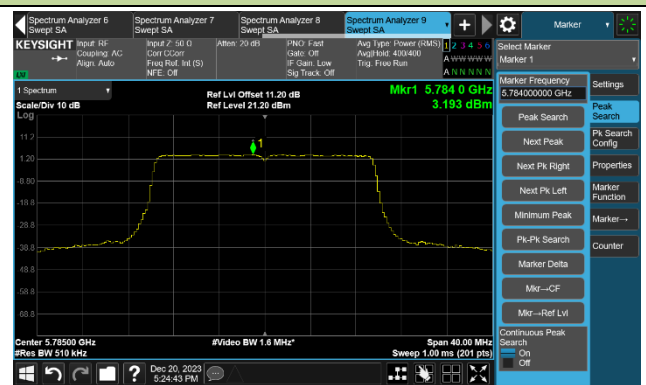

### 802.11ax-HE20 Power Spectral Density- Ant 0

Channel 140 (5700MHz)

Channel 144(5720MHz)

Channel 149 (5745MHz)

Channel 157 (5785MHz)

Channel 165 (5825MHz)

### 802.11ax-HE40 Power Spectral Density- Ant 0

Channel 38 (5190MHz)

Channel 46 (5230MHz)

Channel 54 (5270MHz)

Channel 62 (5310MHz)

Channel 102 (5510MHz)

Channel 110 (5550MHz)

Channel 134 (5670MHz)