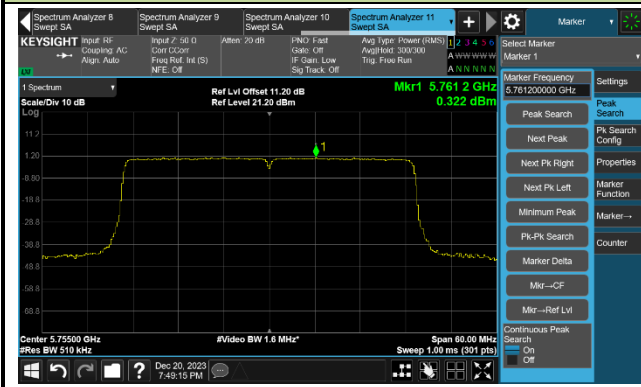

### 802.11ax-HE20 Power Spectral Density- Ant 0

Channel 140 (5700MHz)

Channel 144(5720MHz)

Channel 149 (5745MHz)

Channel 157 (5785MHz)

Channel 165 (5825MHz)

### 802.11ax-HE40 Power Spectral Density- Ant 0

Channel 38 (5190MHz)

Channel 46 (5230MHz)

Channel 54 (5270MHz)

Channel 62 (5310MHz)

Channel 102 (5510MHz)

Channel 110 (5550MHz)

Channel 134 (5670MHz)

Channel 142 (5710MHz)

802.11ax-HE40 Power Spectral Density- Ant 0

Channel 151 (5755MHz)

Channel 159 (5795MHz)