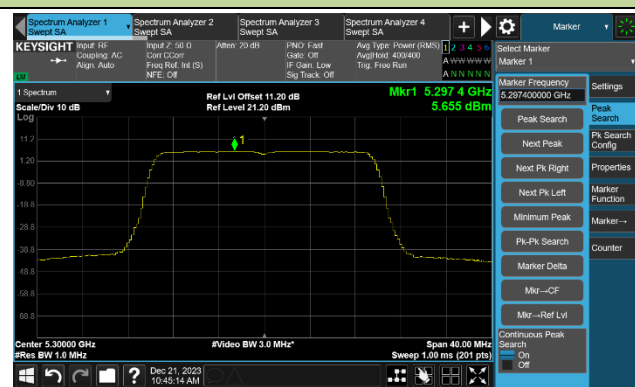

Channel 50 (5250MHz)

Channel 114 (5570MHz)

## 802.11be-EHT20 Power Spectral Density- Ant 0

Channel 36 (5180MHz)

Channel 44 (5220MHz)

Channel 48 (5240MHz)

Channel 52 (5260MHz)

Channel 60 (5300MHz)

Channel 64 (5320MHz)

Channel 100 (5500MHz)

Channel 116 (5580MHz)