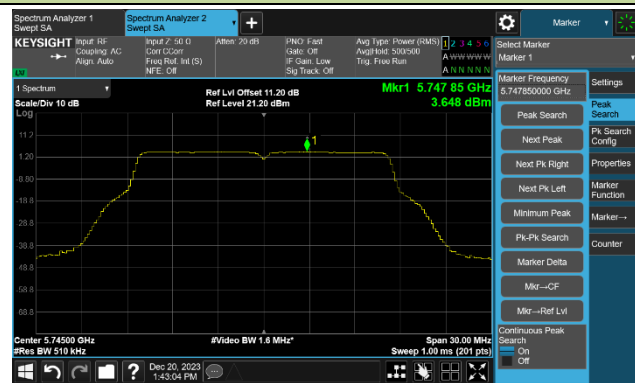

## 802.11a Power Spectral Density- Ant 0

Channel 140 (5700MHz)

Channel 144(5720MHz)

Channel 149 (5745MHz)

Channel 157 (5785MHz)

Channel 165 (5825MHz)

## 802.11ac-VHT20 Power Spectral Density- Ant 0

Channel 36 (5180MHz)

Channel 44 (5220MHz)

Channel 48 (5240MHz)

Channel 52 (5260MHz)

Channel 60 (5300MHz)

Channel 64 (5320MHz)

Channel 100 (5500MHz)

Channel 116 (5580MHz)