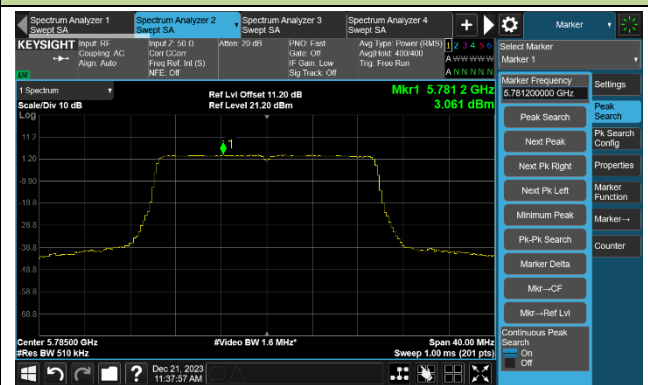

Channel 116 (5580MHz)

### 802.11be-EHT20 Power Spectral Density- Ant 0

Channel 140 (5700MHz)

Channel 144(5720MHz)

Channel 149 (5745MHz)

Channel 157 (5785MHz)

Channel 165 (5825MHz)