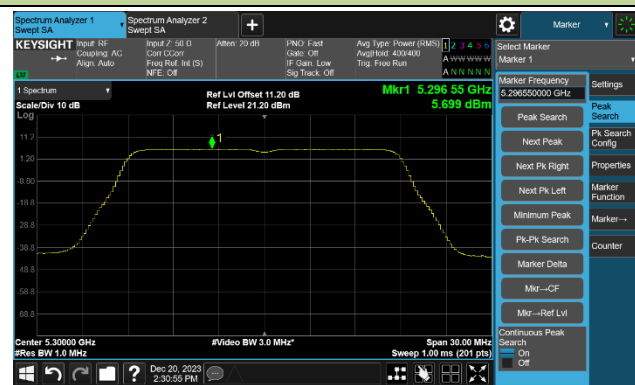

## 802.11a Power Spectral Density- Ant 0

Channel 140 (5700MHz)

Channel 144(5720MHz)

Channel 149 (5745MHz)

Channel 157 (5785MHz)

Channel 165 (5825MHz)

## 802.11ac-VHT20 Power Spectral Density- Ant 0

Channel 36 (5180MHz)

Channel 44 (5220MHz)

Channel 48 (5240MHz)

Channel 52 (5260MHz)

Channel 60 (5300MHz)

Channel 64 (5320MHz)

Channel 100 (5500MHz)

Channel 116 (5580MHz)