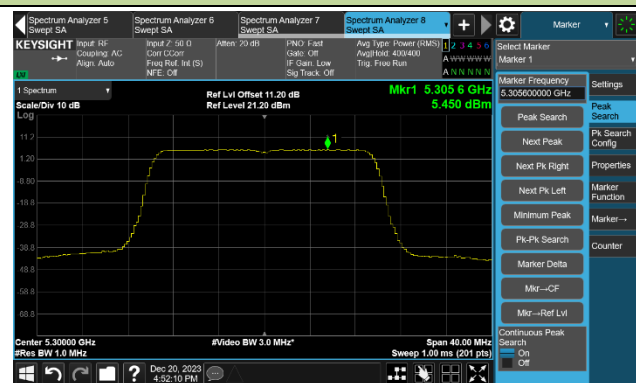

## 802.11ac-VHT80 Power Spectral Density- Ant 0

Channel 42 (5210MHz)

Channel 58 (5290MHz)

Channel 106 (5530MHz)

Channel 122 (5610MHz)

Channel 138 (5690MHz)

Channel 155 (5775MHz)

802.11ac-VHT160 Power Spectral Density- Ant 0

Channel 50 (5250MHz)

Channel 114 (5570MHz)

802.11ax-HE20 Power Spectral Density- Ant 0

Channel 36 (5180MHz)

Channel 44 (5220MHz)

Channel 48 (5240MHz)

Channel 52 (5260MHz)

Channel 60 (5300MHz)

Channel 64 (5320MHz)

Channel 100 (5500MHz)

Channel 116 (5580MHz)