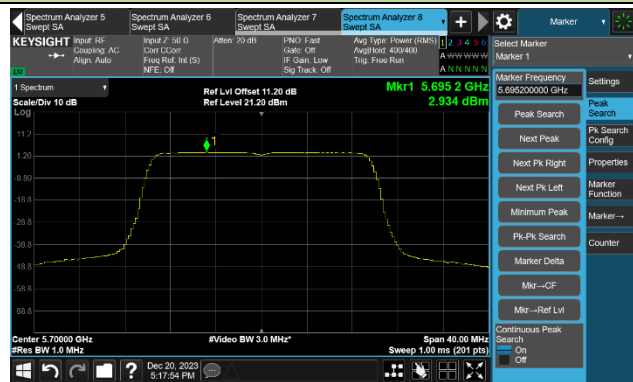

Channel 64 (5320MHz)

Channel 100 (5500MHz)

Channel 116 (5580MHz)

### 802.11ax-HE20 Power Spectral Density- Ant 0

Channel 140 (5700MHz)

Channel 144(5720MHz)

Channel 149 (5745MHz)

Channel 157 (5785MHz)

Channel 165 (5825MHz)