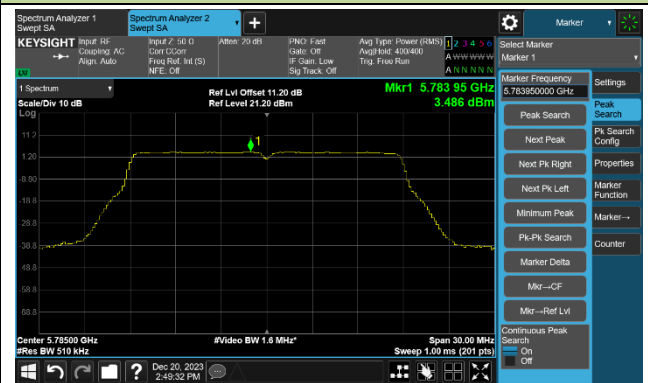

## 802.11ac-VHT20 Power Spectral Density- Ant 0

Channel 140 (5700MHz)

Channel 144(5720MHz)

Channel 149 (5745MHz)

Channel 157 (5785MHz)

Channel 165 (5825MHz)

## 802.11ac-VHT40 Power Spectral Density- Ant 0

Channel 38 (5190MHz)

Channel 46 (5230MHz)

Channel 54 (5270MHz)

Channel 62 (5310MHz)

Channel 102 (5510MHz)

Channel 110 (5550MHz)

Channel 134 (5670MHz)