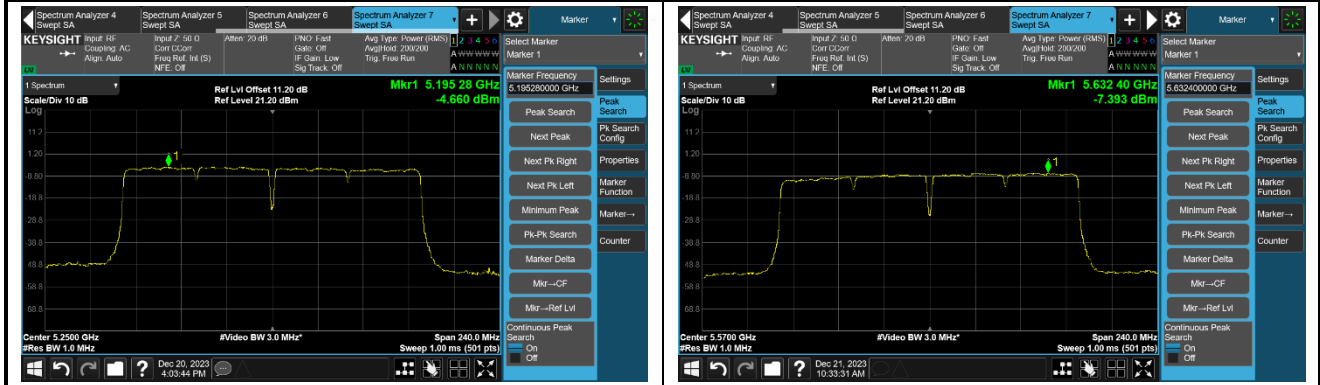

## 802.11ac-VHT80 Power Spectral Density- Ant 0

Channel 42 (5210MHz)

Channel 58 (5290MHz)

Channel 106 (5530MHz)

Channel 122 (5610MHz)

Channel 138 (5690MHz)

Channel 155 (5775MHz)

802.11ac-VHT160 Power Spectral Density- Ant 0

Channel 50 (5250MHz)

Channel 114 (5570MHz)

802.11ax-HE20 Power Spectral Density- Ant 0

Channel 36 (5180MHz)

Channel 44 (5220MHz)

Channel 48 (5240MHz)

Channel 52 (5260MHz)

Channel 60 (5300MHz)