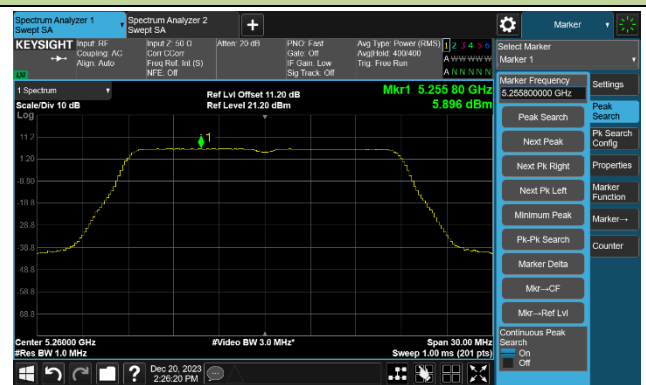

## 802.11a Power Spectral Density- Ant 0

Channel 140 (5700MHz)

Channel 144(5720MHz)

Channel 149 (5745MHz)

Channel 157 (5785MHz)

Channel 165 (5825MHz)

## 802.11ac-VHT20 Power Spectral Density- Ant 0

Channel 36 (5180MHz)

Channel 44 (5220MHz)

Channel 48 (5240MHz)

Channel 52 (5260MHz)

Channel 60 (5300MHz)

Channel 64 (5320MHz)

Channel 100 (5500MHz)

Channel 116 (5580MHz)