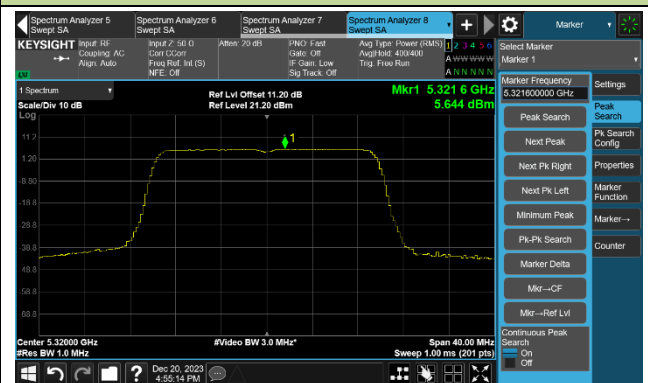

## 802.11ac-VHT80 Power Spectral Density- Ant 0

Channel 42 (5210MHz)

Channel 58 (5290MHz)

Channel 106 (5530MHz)

Channel 122 (5610MHz)

Channel 138 (5690MHz)

Channel 155 (5775MHz)

802.11ac-VHT160 Power Spectral Density- Ant 0

Channel 50 (5250MHz)

Channel 114 (5570MHz)

802.11ax-HE20 Power Spectral Density- Ant 0

Channel 36 (5180MHz)

Channel 44 (5220MHz)

Channel 48 (5240MHz)

Channel 52 (5260MHz)

Channel 60 (5300MHz)

Channel 64 (5320MHz)

Channel 100 (5500MHz)

Channel 116 (5580MHz)