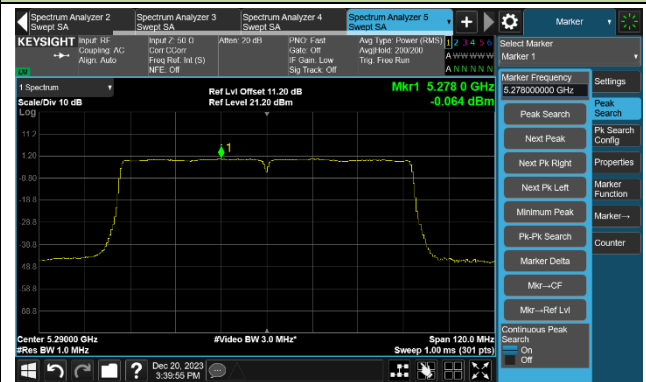

Channel 142 (5710MHz)

802.11ac-VHT40 Power Spectral Density- Ant 0

Channel 151 (5755MHz)

Channel 159 (5795MHz)

## 802.11ac-VHT80 Power Spectral Density- Ant 0

Channel 42 (5210MHz)

Channel 58 (5290MHz)

Channel 106 (5530MHz)

Channel 122 (5610MHz)

Channel 138 (5690MHz)

Channel 155 (5775MHz)

802.11ac-VHT160 Power Spectral Density- Ant 0