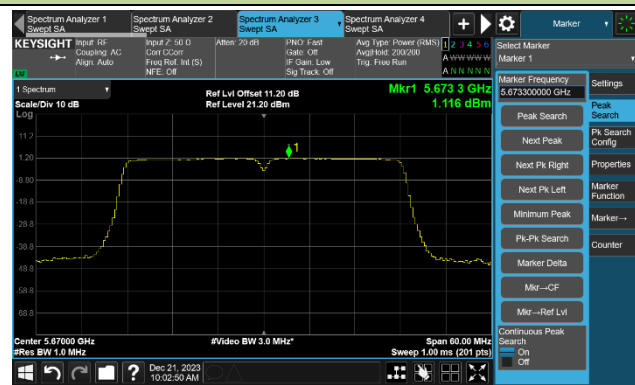

## 802.11ac-VHT20 Power Spectral Density- Ant 0

Channel 140 (5700MHz)

Channel 144(5720MHz)

Channel 149 (5745MHz)

Channel 157 (5785MHz)

Channel 165 (5825MHz)

## 802.11ac-VHT40 Power Spectral Density- Ant 0

Channel 38 (5190MHz)

Channel 46 (5230MHz)

Channel 54 (5270MHz)

Channel 62 (5310MHz)

Channel 102 (5510MHz)

Channel 110 (5550MHz)

Channel 134 (5670MHz)

Channel 142 (5710MHz)

802.11ac-VHT40 Power Spectral Density- Ant 0

Channel 151 (5755MHz)

Channel 159 (5795MHz)