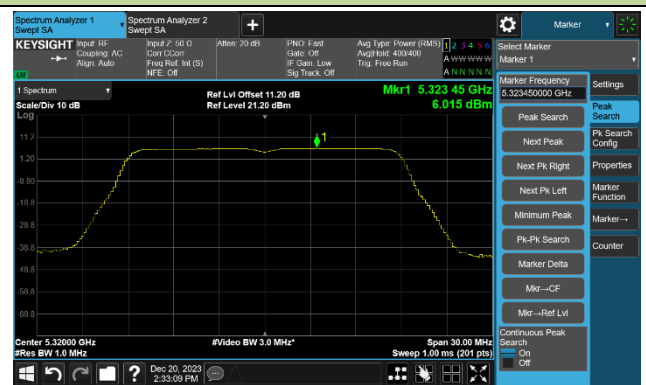

## 802.11a Power Spectral Density- Ant 0

Channel 140 (5700MHz)

Channel 144(5720MHz)

Channel 149 (5745MHz)

Channel 157 (5785MHz)

Channel 165 (5825MHz)

## 802.11ac-VHT20 Power Spectral Density- Ant 0

Channel 36 (5180MHz)

Channel 44 (5220MHz)

Channel 48 (5240MHz)

Channel 52 (5260MHz)

Channel 60 (5300MHz)

Channel 64 (5320MHz)

Channel 100 (5500MHz)

Channel 116 (5580MHz)

## 802.11ac-VHT20 Power Spectral Density- Ant 0

Channel 140 (5700MHz)

Channel 144(5720MHz)

Channel 149 (5745MHz)

Channel 157 (5785MHz)

Channel 165 (5825MHz)