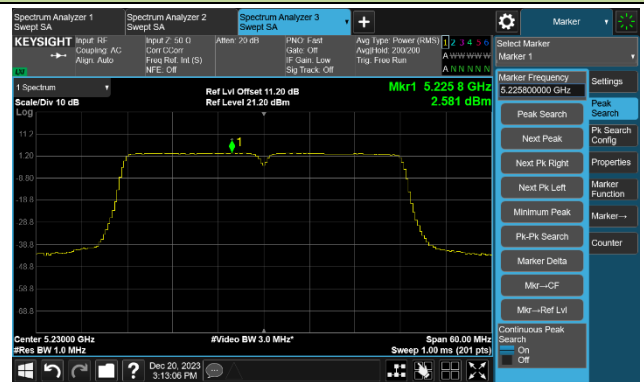

## 802.11ac-VHT20 Power Spectral Density- Ant 0

Channel 140 (5700MHz)

Channel 144(5720MHz)

Channel 149 (5745MHz)

Channel 157 (5785MHz)

Channel 165 (5825MHz)

## 802.11ac-VHT40 Power Spectral Density- Ant 0

Channel 38 (5190MHz)

Channel 46 (5230MHz)

Channel 54 (5270MHz)

Channel 62 (5310MHz)

Channel 102 (5510MHz)

Channel 110 (5550MHz)

Channel 134 (5670MHz)