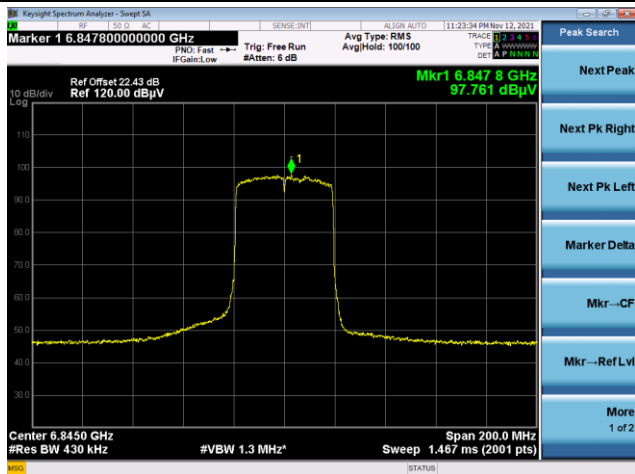

The Mask Data

802.11ax-HE40

Channel 123 (6565MHz)

The Reference Level

The Mask Data

Channel 147 (6685MHz)

The Reference Level

The Mask Data

Channel 179 (6845MHz)

The Reference Level

The Mask Data

802.11ax-HE40

Channel 187 (6885MHz)

The Reference Level

The Mask Data

Channel 195 (6925MHz)