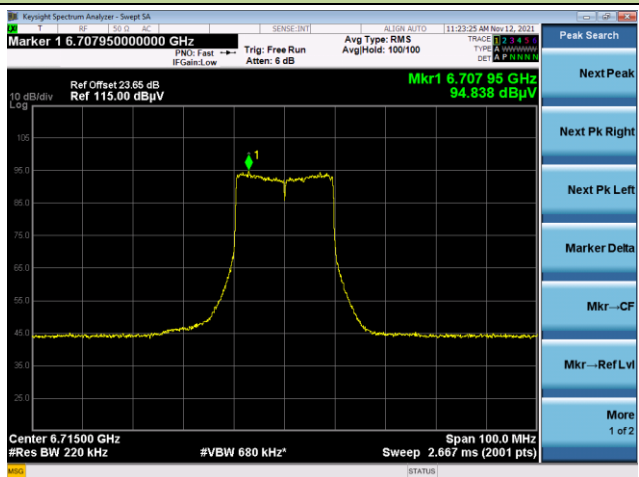

The Reference Level

The Mask Data

802.11ax-HE20

Channel 113 (6515MHz)

The Reference Level

The Mask Data

Channel 117 (6535MHz)

The Reference Level

The Mask Data

Channel 157 (6715MHz)

The Reference Level

The Mask Data

802.11ax-HE20

Channel 181 (6855MHz)

The Reference Level

The Mask Data