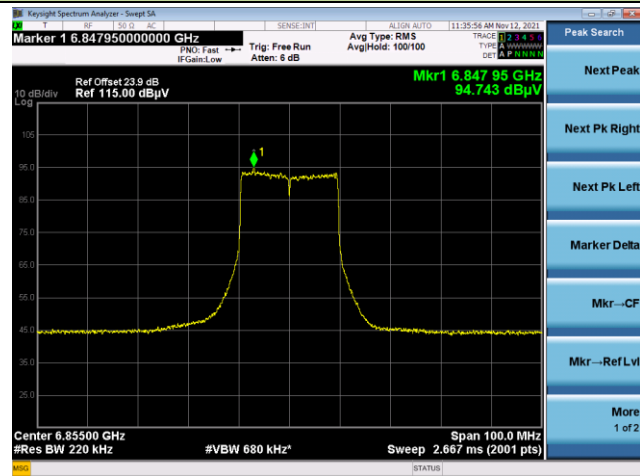

The Mask Data

Channel 157 (6715MHz)

The Reference Level

The Mask Data

802.11ax-HE20

Channel 181 (6855MHz)

The Reference Level

The Mask Data

Channel 185 (6875MHz)

The Reference Level

The Mask Data

Channel 189 (6895MHz)

The Reference Level

The Mask Data

802.11ax-HE20

Channel 213 (7015MHz)