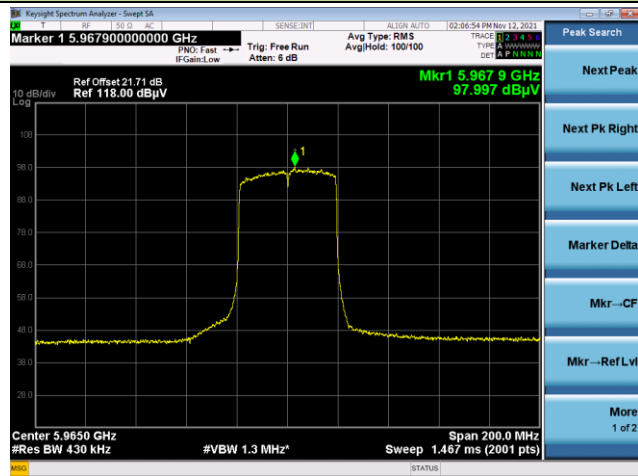

The Reference Level

The Mask Data

Channel 229 (7095MHz)

The Reference Level

The Mask Data

802.11ax-HE40

Channel 03 (5965MHz)

The Reference Level

The Mask Data

Channel 51 (6205MHz)

The Reference Level

The Mask Data

Channel 91 (6405MHz)

The Reference Level

The Mask Data

802.11ax-HE40