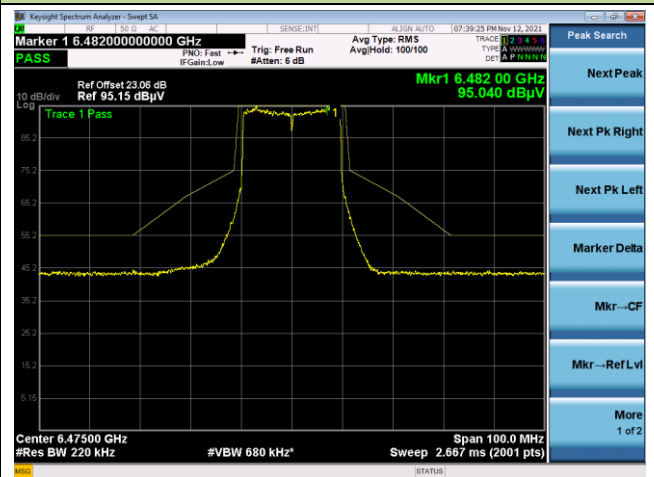

802.11ax-HE20

Channel 93 (6415MHz)

The Reference Level

The Mask Data

Channel 97 (6435MHz)

The Reference Level

The Mask Data

Channel 105 (6475MHz)

The Reference Level

The Mask Data

802.11ax-HE20

Channel 113 (6515MHz)

The Reference Level

The Mask Data

Channel 117 (6535MHz)

The Reference Level