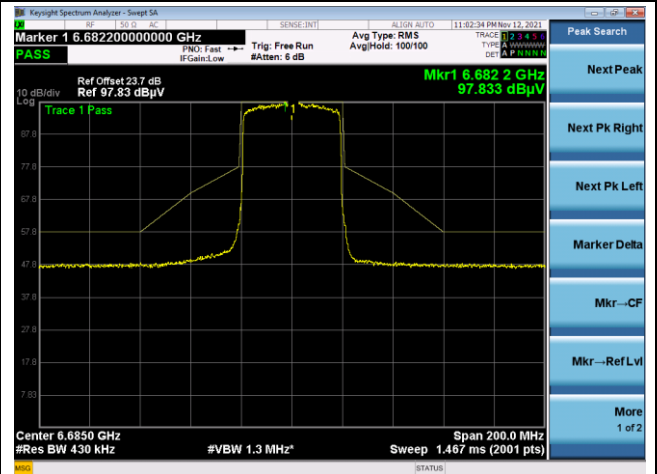

Channel 99 (6445MHz)

The Reference Level

The Mask Data

Channel 107 (6485MHz)

The Reference Level

The Mask Data

Channel 115 (6525MHz)

The Reference Level

The Mask Data

802.11ax-HE40

Channel 123 (6565MHz)

The Reference Level

The Mask Data

Channel 147 (6685MHz)

The Reference Level

The Mask Data

Channel 179 (6845MHz)

The Reference Level

The Mask Data

802.11ax-HE40

Channel 187 (6885MHz)

The Reference Level

The Mask Data

Channel 195 (6925MHz)