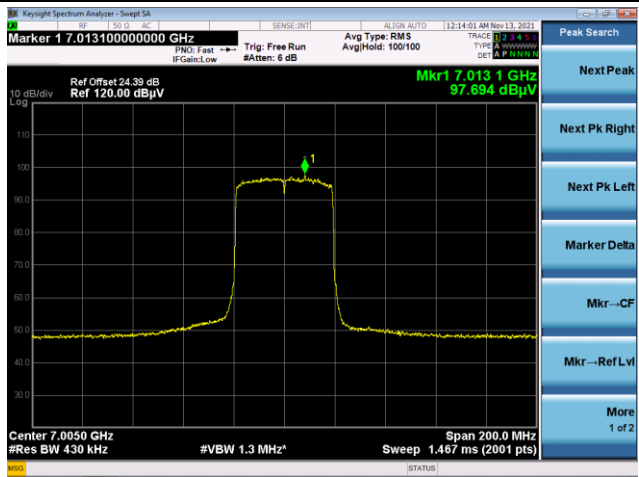

Channel 179 (6845MHz)

The Reference Level

The Mask Data

802.11ax-HE40

Channel 187 (6885MHz)

The Reference Level

The Mask Data

Channel 195 (6925MHz)

The Reference Level

The Mask Data

Channel 211 (7005MHz)

The Reference Level

The Mask Data

802.11ax-HE80

Channel 07 (5985MHz)

The Reference Level

The Mask Data

Channel 55 (6225MHz)

The Reference Level

The Mask Data

Channel 87 (6385MHz)

The Reference Level

The Mask Data

802.11ax-HE80
Channel 103 (6465MHz)