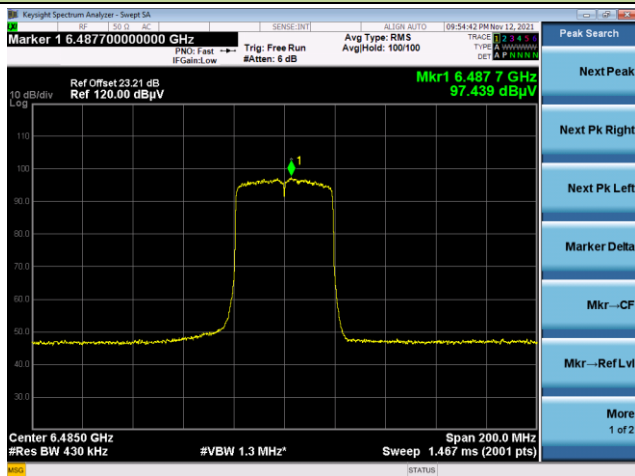

The Mask Data

Channel 51 (6205MHz)

The Reference Level

The Mask Data

Channel 91 (6405MHz)

The Reference Level

The Mask Data

802.11ax-HE40

Channel 99 (6445MHz)

The Reference Level

The Mask Data

Channel 107 (6485MHz)

The Reference Level

The Mask Data

Channel 115 (6525MHz)

The Reference Level

The Mask Data

802.11ax-HE40

Channel 123 (6565MHz)

The Reference Level

The Mask Data

Channel 147 (6685MHz)

The Reference Level

The Mask Data