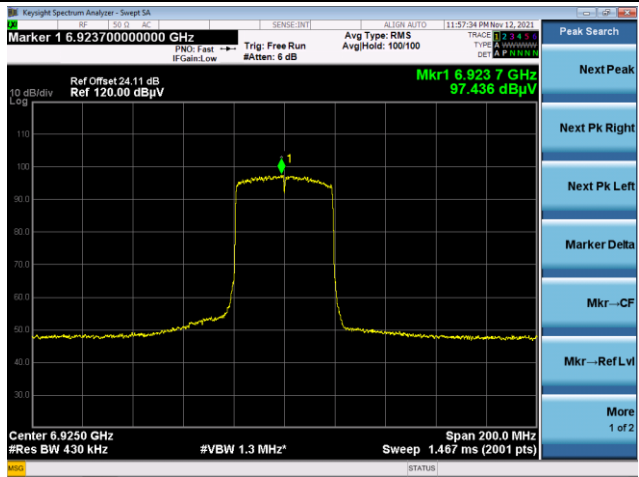

Channel 179 (6845MHz)

The Reference Level

The Mask Data

802.11ax-HE40

Channel 187 (6885MHz)

The Reference Level

The Mask Data

Channel 195 (6925MHz)

The Reference Level

The Mask Data

Channel 211 (7005MHz)

The Reference Level

The Mask Data

802.11ax-HE80

Channel 07 (5985MHz)

The Reference Level