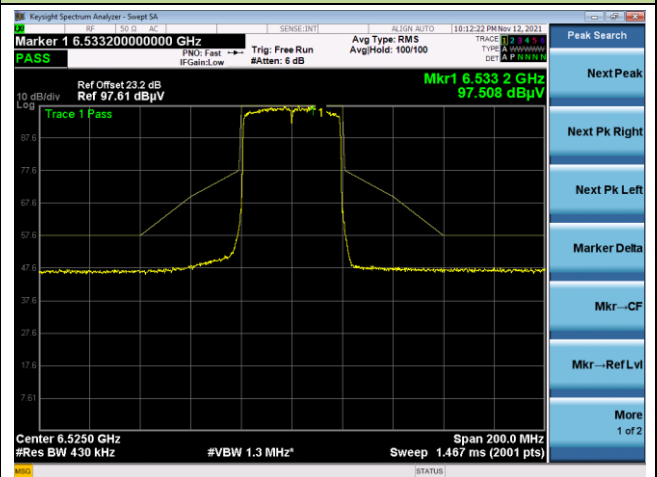

Channel 99 (6445MHz)

The Reference Level

The Mask Data

Channel 107 (6485MHz)

The Reference Level

The Mask Data

Channel 115 (6525MHz)

The Reference Level

The Mask Data

802.11ax-HE40

Channel 123 (6565MHz)

The Reference Level

The Mask Data

Channel 147 (6685MHz)

The Reference Level

The Mask Data