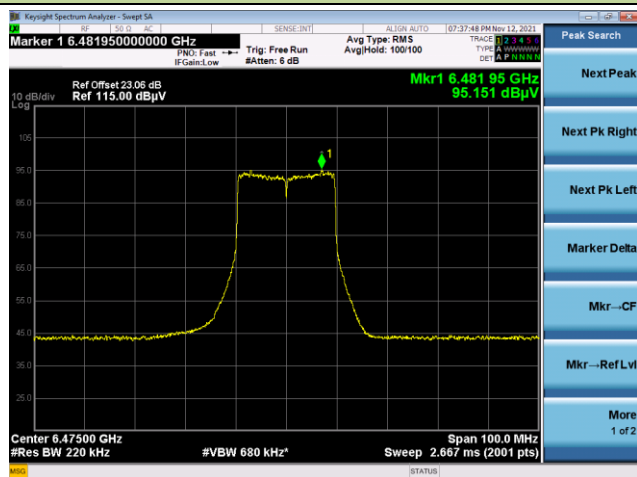

802.11ax-HE20

Channel 93 (6415MHz)

The Reference Level

The Mask Data

Channel 97 (6435MHz)

The Reference Level

The Mask Data

Channel 105 (6475MHz)

The Reference Level

The Mask Data

802.11ax-HE20

Channel 113 (6515MHz)

The Reference Level

The Mask Data

Channel 117 (6535MHz)

The Reference Level