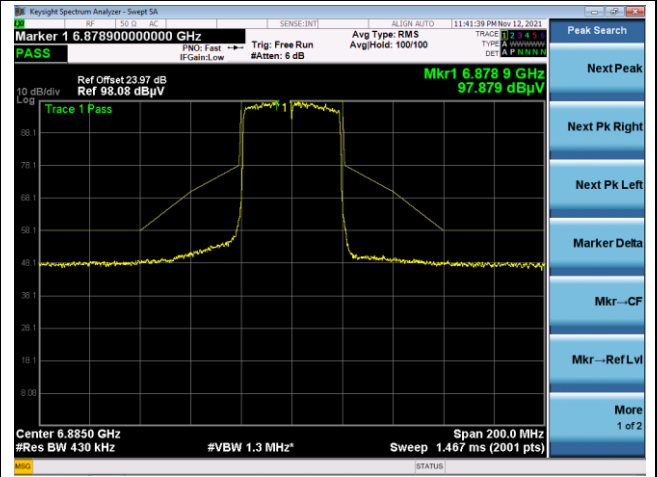

The Mask Data

802.11ax-HE40

Channel 123 (6565MHz)

The Reference Level

The Mask Data

Channel 147 (6685MHz)

The Reference Level

The Mask Data

Channel 179 (6845MHz)

The Reference Level

The Mask Data

802.11ax-HE40

Channel 187 (6885MHz)

The Reference Level

The Mask Data

Channel 195 (6925MHz)

The Reference Level

The Mask Data

Channel 211 (7005MHz)

The Reference Level

The Mask Data

802.11ax-HE80

Channel 07 (5985MHz)

The Reference Level