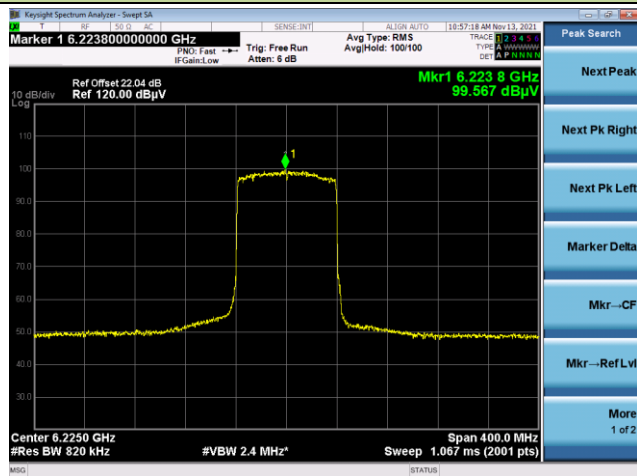

Channel 179 (6845MHz)

The Reference Level

The Mask Data

802.11ax-HE40

Channel 187 (6885MHz)

The Reference Level

The Mask Data

Channel 195 (6925MHz)

The Reference Level

The Mask Data

Channel 211 (7005MHz)

The Reference Level

The Mask Data

802.11ax-HE80

Channel 07 (5985MHz)

The Reference Level

The Mask Data

Channel 55 (6225MHz)

The Reference Level

The Mask Data

Channel 87 (6385MHz)

The Reference Level

The Mask Data

802.11ax-HE80
Channel 103 (6465MHz)