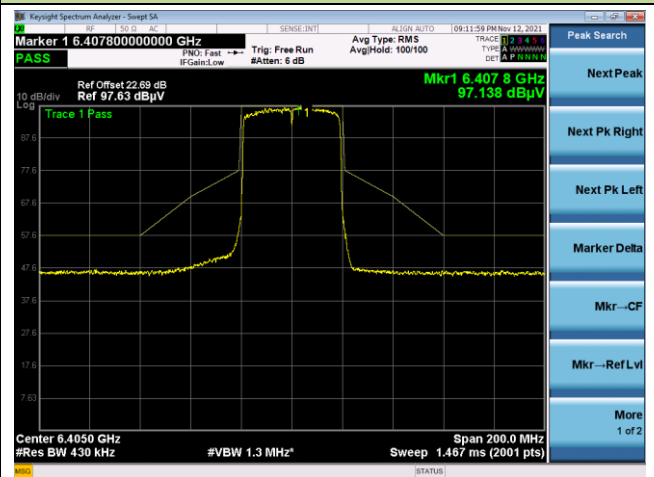

The Reference Level

The Mask Data

Channel 229 (7095MHz)

The Reference Level

The Mask Data

802.11ax-HE40

Channel 03 (5965MHz)

The Reference Level

The Mask Data

Channel 51 (6205MHz)

The Reference Level

The Mask Data

Channel 91 (6405MHz)

The Reference Level

The Mask Data

802.11ax-HE40

Channel 99 (6445MHz)

The Reference Level

The Mask Data

Channel 107 (6485MHz)

The Reference Level

The Mask Data

Channel 115 (6525MHz)

The Reference Level