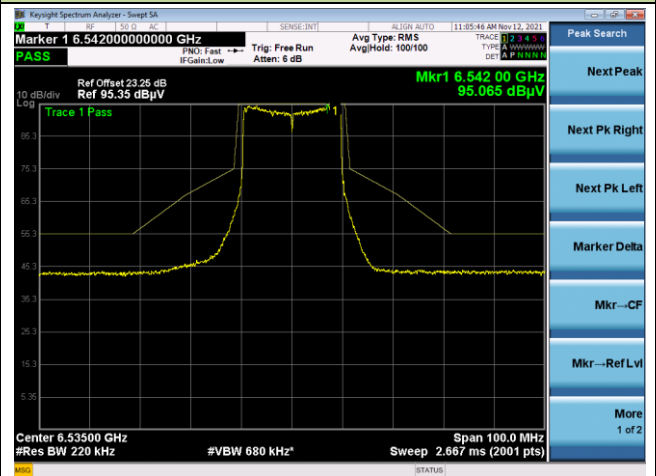

The Reference Level

The Mask Data

802.11ax-HE20

Channel 113 (6515MHz)

The Reference Level

The Mask Data

Channel 117 (6535MHz)

The Reference Level

The Mask Data

Channel 157 (6715MHz)

The Reference Level

The Mask Data

802.11ax-HE20

Channel 181 (6855MHz)

The Reference Level

The Mask Data