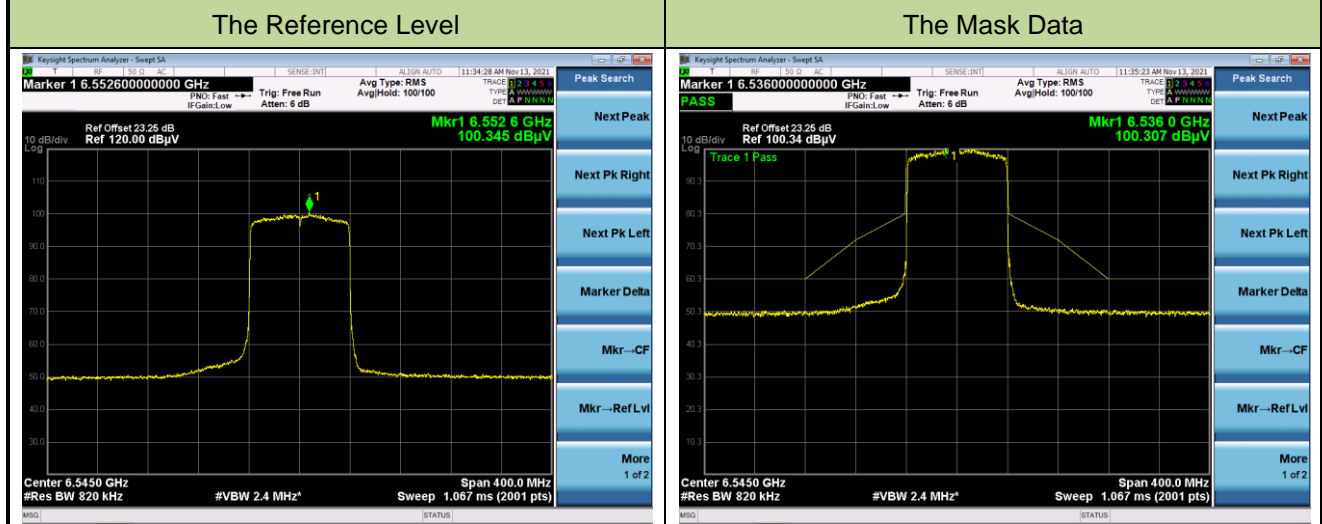

The Reference Level

The Mask Data

Channel 211 (7005MHz)

The Reference Level

The Mask Data

802.11ax-HE80

Channel 07 (5985MHz)

The Reference Level

The Mask Data

Channel 55 (6225MHz)

The Reference Level

The Mask Data

Channel 87 (6385MHz)

The Reference Level

The Mask Data

802.11ax-HE80
Channel 103 (6465MHz)

Channel 119 (6545MHz)

Channel 135 (6625MHz)