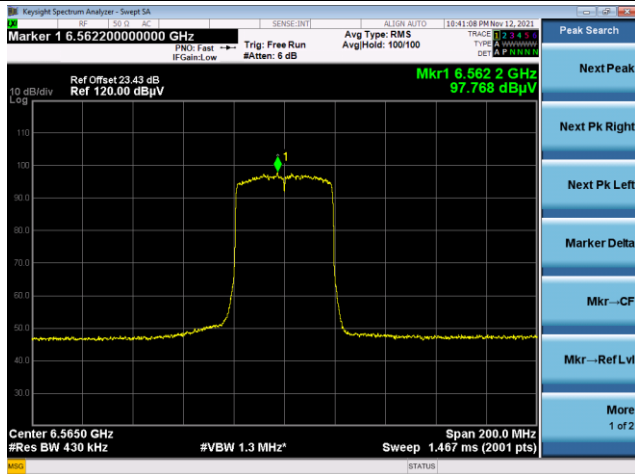

Channel 99 (6445MHz)

The Reference Level

The Mask Data

Channel 107 (6485MHz)

The Reference Level

The Mask Data

Channel 115 (6525MHz)

The Reference Level

The Mask Data

802.11ax-HE40

Channel 123 (6565MHz)

The Reference Level

The Mask Data

Channel 147 (6685MHz)

The Reference Level

The Mask Data