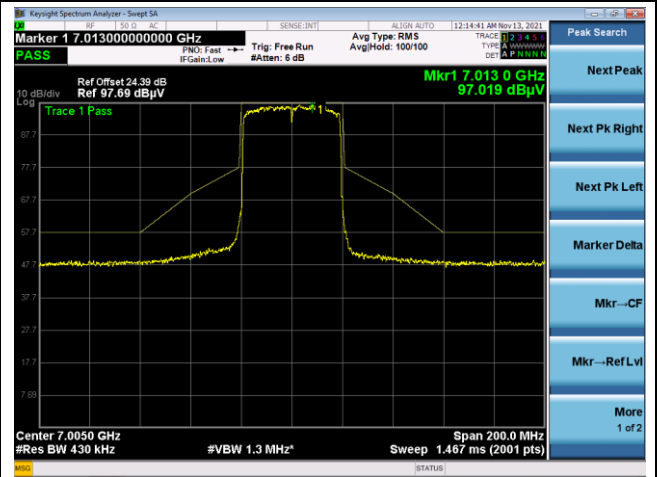

Channel 179 (6845MHz)

The Reference Level

The Mask Data

802.11ax-HE40

Channel 187 (6885MHz)

The Reference Level

The Mask Data

Channel 195 (6925MHz)

The Reference Level

The Mask Data

Channel 211 (7005MHz)

The Reference Level

The Mask Data

802.11ax-HE80

Channel 07 (5985MHz)

The Reference Level