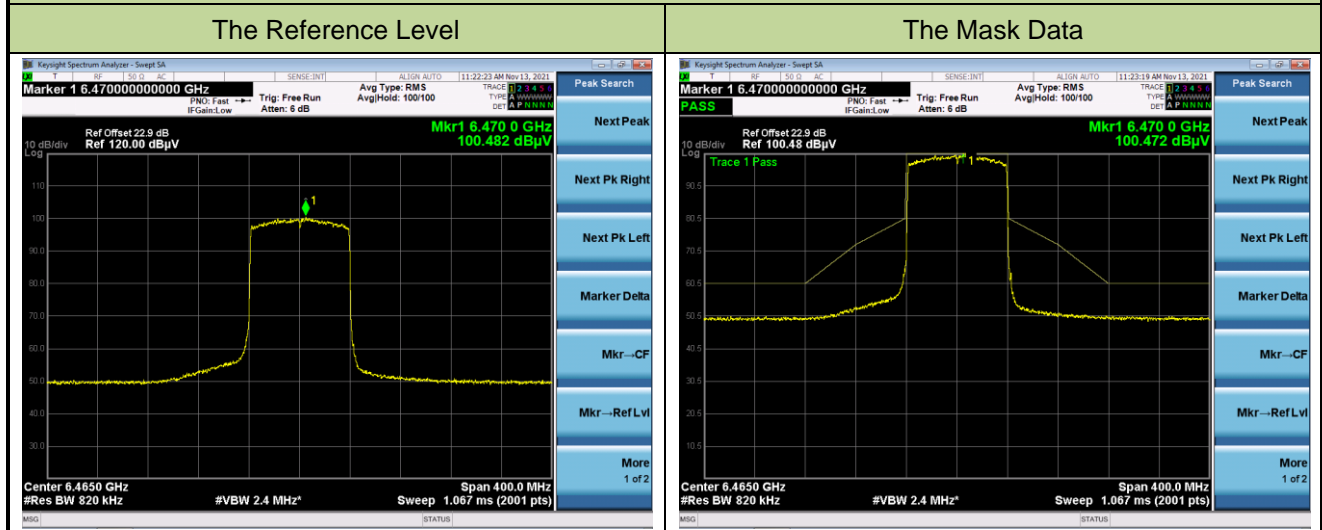

The Reference Level

The Mask Data

Channel 211 (7005MHz)

The Reference Level

The Mask Data

802.11ax-HE80

Channel 07 (5985MHz)

The Reference Level

The Mask Data

Channel 55 (6225MHz)

The Reference Level

The Mask Data

Channel 87 (6385MHz)

The Reference Level

The Mask Data

802.11ax-HE80
Channel 103 (6465MHz)

Channel 119 (6545MHz)

Channel 135 (6625MHz)