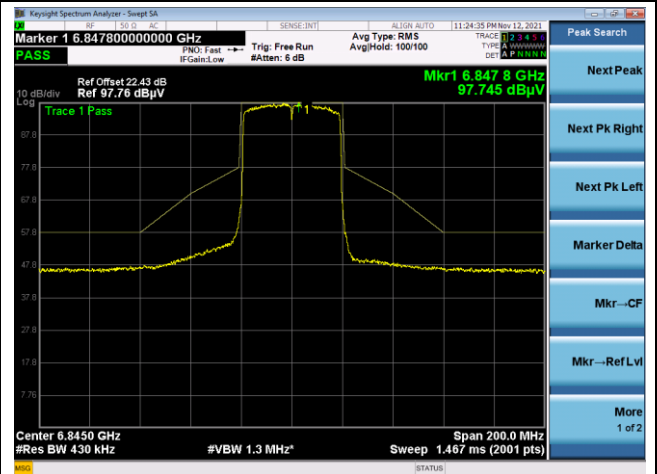

Channel 99 (6445MHz)

The Reference Level

The Mask Data

Channel 107 (6485MHz)

The Reference Level

The Mask Data

Channel 115 (6525MHz)

The Reference Level

The Mask Data

802.11ax-HE40

Channel 123 (6565MHz)

The Reference Level

The Mask Data

Channel 147 (6685MHz)

The Reference Level

The Mask Data

Channel 179 (6845MHz)

The Reference Level

The Mask Data

802.11ax-HE40

Channel 187 (6885MHz)

The Reference Level

The Mask Data

Channel 195 (6925MHz)