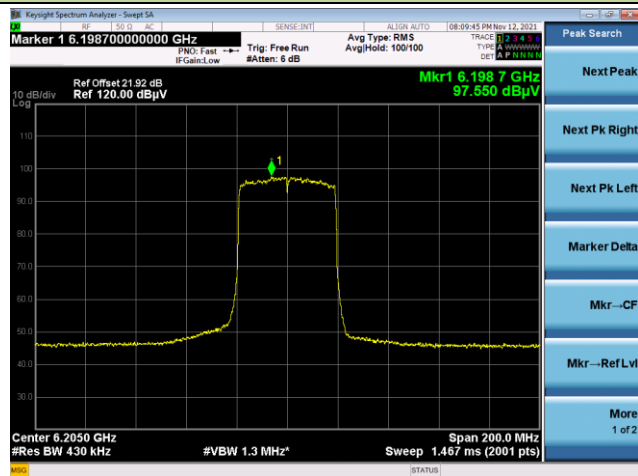

The Reference Level

The Mask Data

Channel 229 (7095MHz)

The Reference Level

The Mask Data

802.11ax-HE40

Channel 03 (5965MHz)

The Reference Level

The Mask Data

Channel 51 (6205MHz)

The Reference Level

The Mask Data

Channel 91 (6405MHz)

The Reference Level

The Mask Data

802.11ax-HE40