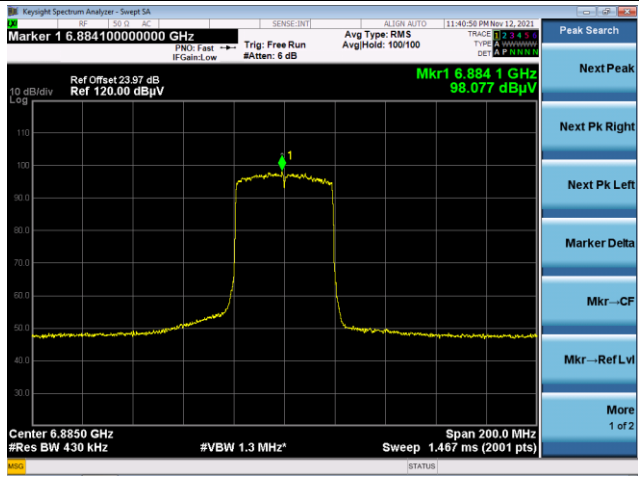

Channel 179 (6845MHz)

The Reference Level

The Mask Data

802.11ax-HE40

Channel 187 (6885MHz)

The Reference Level

The Mask Data

Channel 195 (6925MHz)

The Reference Level

The Mask Data

Channel 211 (7005MHz)

The Reference Level

The Mask Data

802.11ax-HE80

Channel 07 (5985MHz)

The Reference Level