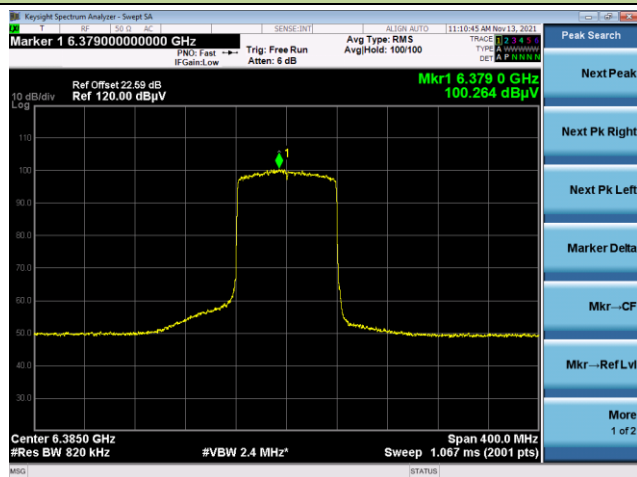

The Reference Level

The Mask Data

Channel 211 (7005MHz)

The Reference Level

The Mask Data

802.11ax-HE80

Channel 07 (5985MHz)

The Reference Level

The Mask Data

Channel 55 (6225MHz)

The Reference Level

The Mask Data

Channel 87 (6385MHz)

The Reference Level

The Mask Data

802.11ax-HE80
Channel 103 (6465MHz)

Channel 119 (6545MHz)

Channel 135 (6625MHz)