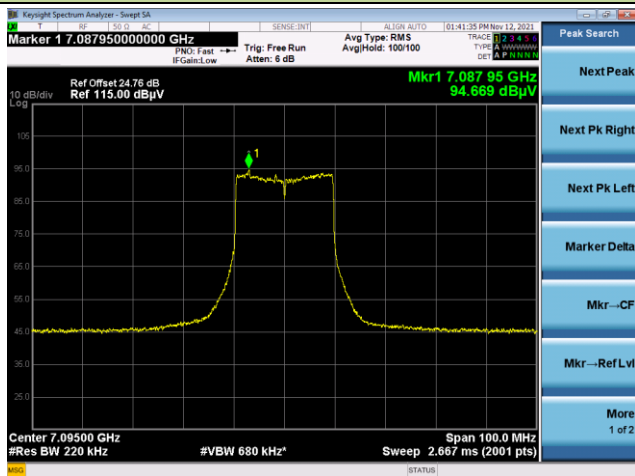

The Reference Level

The Mask Data

Channel 229 (7095MHz)

The Reference Level

The Mask Data

802.11ax-HE40

Channel 03 (5965MHz)

The Reference Level

The Mask Data

Channel 51 (6205MHz)

The Reference Level

The Mask Data

Channel 91 (6405MHz)

The Reference Level

The Mask Data

802.11ax-HE40