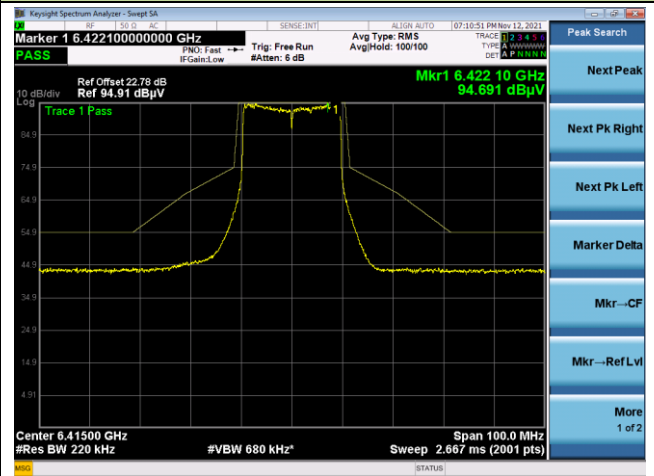

802.11ax-HE20

Channel 93 (6415MHz)

The Reference Level

The Mask Data

Channel 97 (6435MHz)

The Reference Level

The Mask Data

Channel 105 (6475MHz)

The Reference Level

The Mask Data

802.11ax-HE20

Channel 113 (6515MHz)

The Reference Level

The Mask Data

Channel 117 (6535MHz)

The Reference Level

The Mask Data

Channel 157 (6715MHz)

The Reference Level

The Mask Data

802.11ax-HE20

Channel 181 (6855MHz)

The Reference Level

The Mask Data