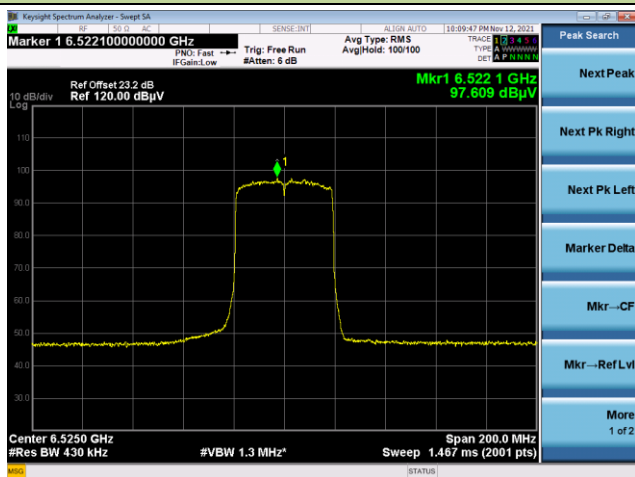

Channel 99 (6445MHz)

The Reference Level

The Mask Data

Channel 107 (6485MHz)

The Reference Level

The Mask Data

Channel 115 (6525MHz)

The Reference Level

The Mask Data

802.11ax-HE40

Channel 123 (6565MHz)

The Reference Level

The Mask Data

Channel 147 (6685MHz)

The Reference Level

The Mask Data