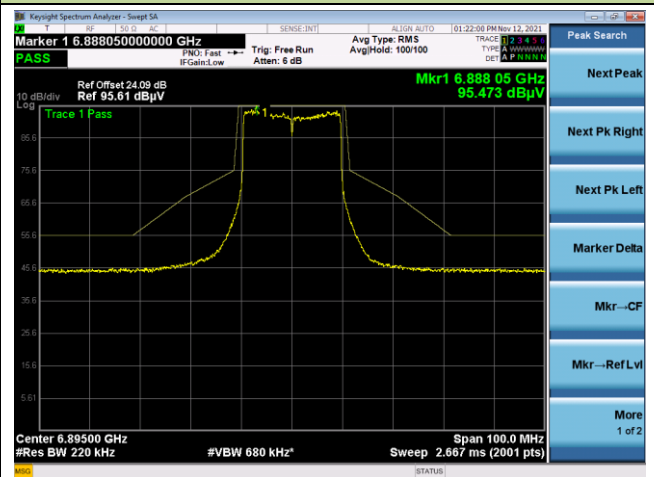

The Mask Data

Channel 157 (6715MHz)

The Reference Level

The Mask Data

802.11ax-HE20

Channel 181 (6855MHz)

The Reference Level

The Mask Data

Channel 185 (6875MHz)

The Reference Level

The Mask Data

Channel 189 (6895MHz)

The Reference Level

The Mask Data

802.11ax-HE20

Channel 213 (7015MHz)

The Reference Level

The Mask Data

Channel 229 (7095MHz)

The Reference Level

The Mask Data

802.11ax-HE40

Channel 03 (5965MHz)

The Reference Level