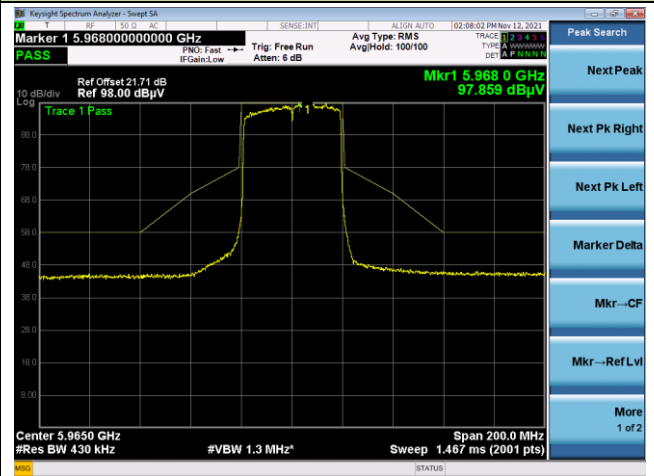

Channel 185 (6875MHz)

The Reference Level

The Mask Data

Channel 189 (6895MHz)

The Reference Level

The Mask Data

802.11ax-HE20

Channel 213 (7015MHz)

The Reference Level

The Mask Data

Channel 229 (7095MHz)

The Reference Level

The Mask Data

802.11ax-HE40

Channel 03 (5965MHz)

The Reference Level

The Mask Data

Channel 51 (6205MHz)

The Reference Level

The Mask Data

Channel 91 (6405MHz)

The Reference Level

The Mask Data

802.11ax-HE40

Channel 99 (6445MHz)

The Reference Level

The Mask Data

Channel 107 (6485MHz)

The Reference Level

The Mask Data

Channel 115 (6525MHz)

The Reference Level