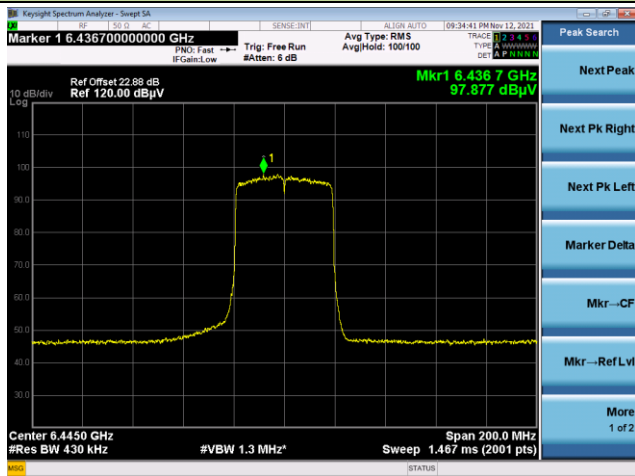

The Reference Level

The Mask Data

Channel 229 (7095MHz)

The Reference Level

The Mask Data

802.11ax-HE40

Channel 03 (5965MHz)

The Reference Level

The Mask Data

Channel 51 (6205MHz)

The Reference Level

The Mask Data

Channel 91 (6405MHz)

The Reference Level

The Mask Data

802.11ax-HE40

Channel 99 (6445MHz)

The Reference Level

The Mask Data

Channel 107 (6485MHz)

The Reference Level

The Mask Data

Channel 115 (6525MHz)

The Reference Level