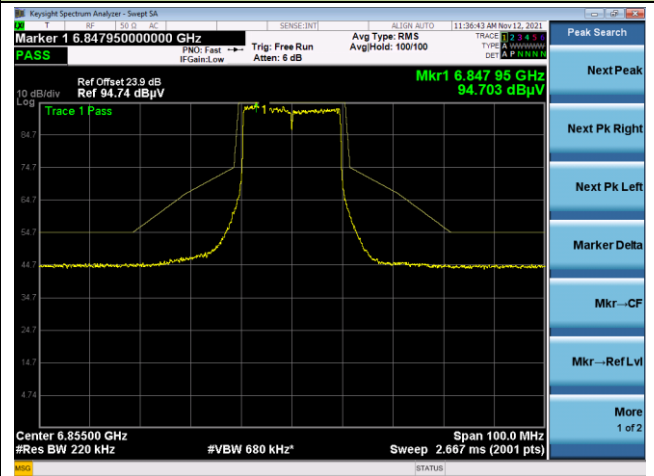

The Mask Data

Channel 157 (6715MHz)

The Reference Level

The Mask Data

802.11ax-HE20

Channel 181 (6855MHz)

The Reference Level

The Mask Data

Channel 185 (6875MHz)

The Reference Level

The Mask Data

Channel 189 (6895MHz)

The Reference Level

The Mask Data

802.11ax-HE20

Channel 213 (7015MHz)