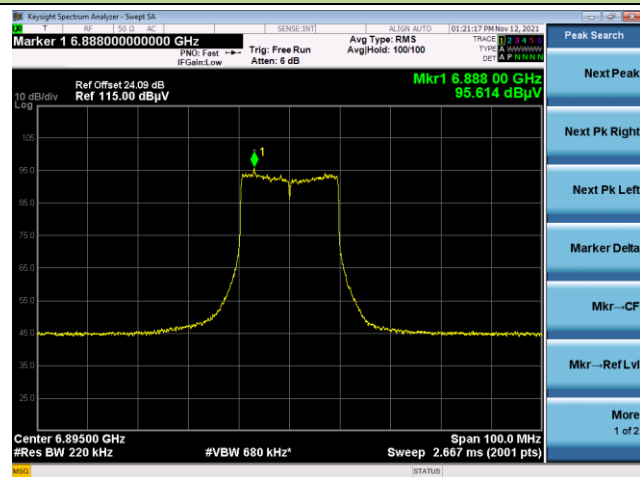

Channel 185 (6875MHz)

The Reference Level

The Mask Data

Channel 189 (6895MHz)

The Reference Level

The Mask Data

802.11ax-HE20

Channel 213 (7015MHz)

The Reference Level

The Mask Data

Channel 229 (7095MHz)

The Reference Level

The Mask Data

802.11ax-HE40

Channel 03 (5965MHz)

The Reference Level