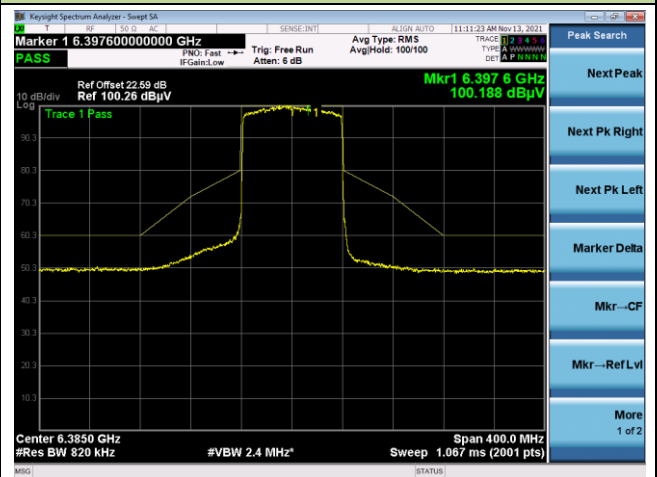

The Reference Level

The Mask Data

Channel 211 (7005MHz)

The Reference Level

The Mask Data

802.11ax-HE80

Channel 07 (5985MHz)

The Reference Level

The Mask Data

Channel 55 (6225MHz)

The Reference Level

The Mask Data

Channel 87 (6385MHz)

The Reference Level

The Mask Data

802.11ax-HE80
Channel 103 (6465MHz)

Channel 119 (6545MHz)

Channel 135 (6625MHz)