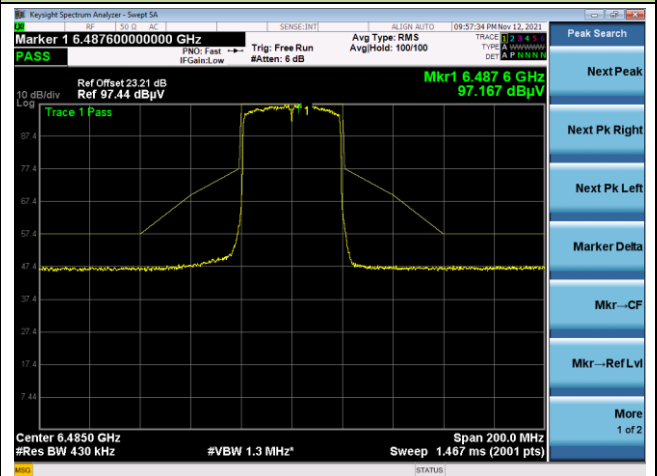

Channel 99 (6445MHz)

The Reference Level

The Mask Data

Channel 107 (6485MHz)

The Reference Level

The Mask Data

Channel 115 (6525MHz)

The Reference Level

The Mask Data

802.11ax-HE40

Channel 123 (6565MHz)

The Reference Level

The Mask Data

Channel 147 (6685MHz)

The Reference Level

The Mask Data