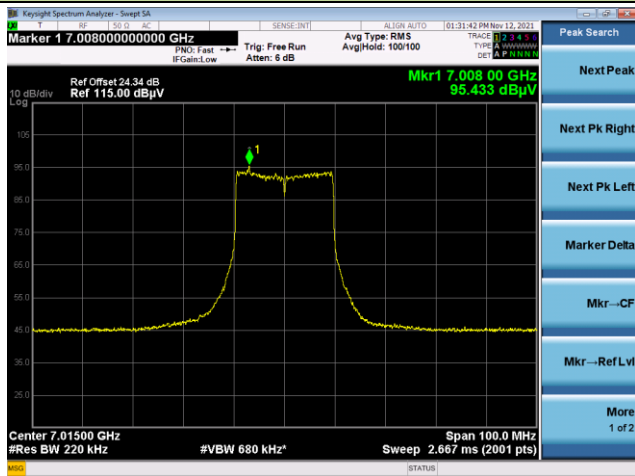

The Mask Data

Channel 157 (6715MHz)

The Reference Level

The Mask Data

802.11ax-HE20

Channel 181 (6855MHz)

The Reference Level

The Mask Data

Channel 185 (6875MHz)

The Reference Level

The Mask Data

Channel 189 (6895MHz)

The Reference Level

The Mask Data

802.11ax-HE20

Channel 213 (7015MHz)

The Reference Level

The Mask Data

Channel 229 (7095MHz)

The Reference Level

The Mask Data

802.11ax-HE40

Channel 03 (5965MHz)

The Reference Level