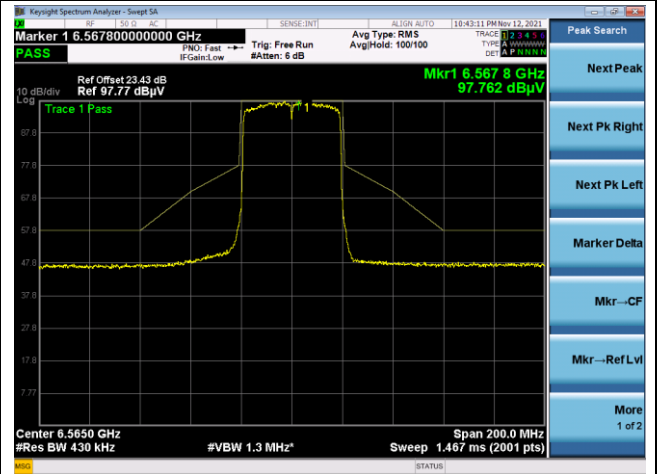

The Mask Data

802.11ax-HE40

Channel 123 (6565MHz)

The Reference Level

The Mask Data

Channel 147 (6685MHz)

The Reference Level

The Mask Data

Channel 179 (6845MHz)

The Reference Level

The Mask Data

802.11ax-HE40

Channel 187 (6885MHz)

The Reference Level

The Mask Data

Channel 195 (6925MHz)