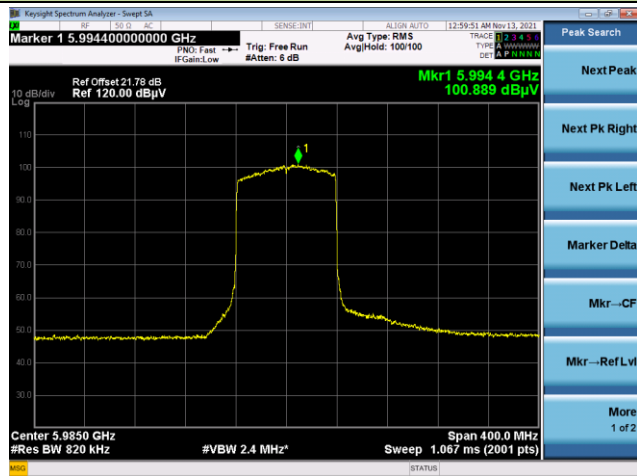

Channel 179 (6845MHz)

The Reference Level

The Mask Data

802.11ax-HE40

Channel 187 (6885MHz)

The Reference Level

The Mask Data

Channel 195 (6925MHz)

The Reference Level

The Mask Data

Channel 211 (7005MHz)

The Reference Level

The Mask Data

802.11ax-HE80

Channel 07 (5985MHz)

The Reference Level

The Mask Data

Channel 55 (6225MHz)

The Reference Level

The Mask Data

Channel 87 (6385MHz)

The Reference Level

The Mask Data

802.11ax-HE80
Channel 103 (6465MHz)