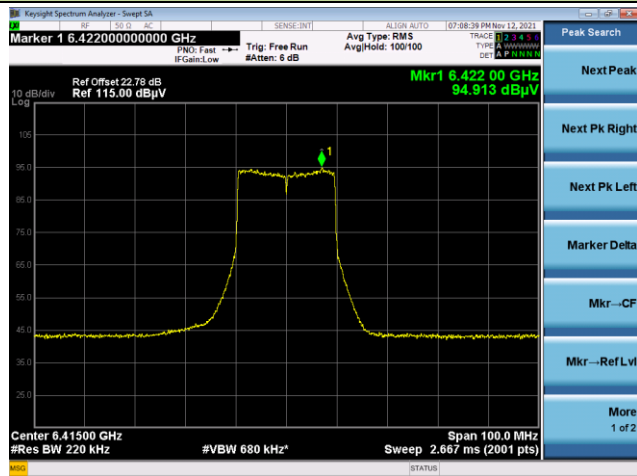

802.11ax-HE20

Channel 93 (6415MHz)

The Reference Level

The Mask Data

Channel 97 (6435MHz)

The Reference Level

The Mask Data

Channel 105 (6475MHz)

The Reference Level

The Mask Data

802.11ax-HE20

Channel 113 (6515MHz)

The Reference Level

The Mask Data

Channel 117 (6535MHz)

The Reference Level