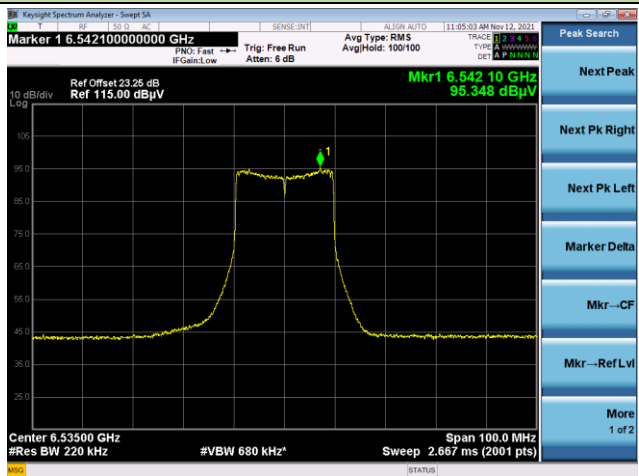

The Reference Level

The Mask Data

802.11ax-HE20

Channel 113 (6515MHz)

The Reference Level

The Mask Data

Channel 117 (6535MHz)

The Reference Level

The Mask Data

Channel 157 (6715MHz)

The Reference Level

The Mask Data

802.11ax-HE20

Channel 181 (6855MHz)

The Reference Level

The Mask Data