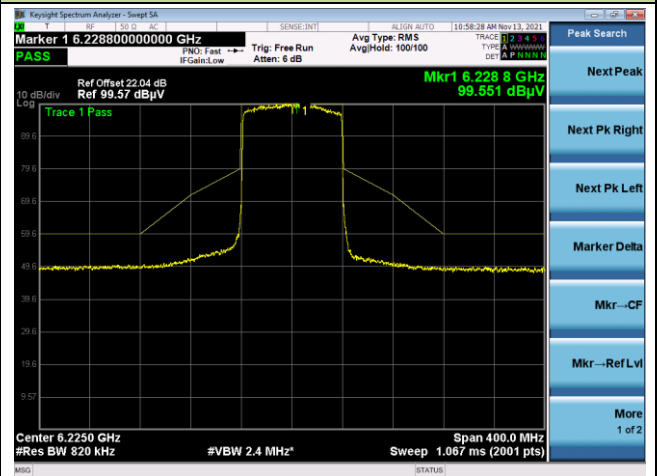

The Reference Level

The Mask Data

Channel 211 (7005MHz)

The Reference Level

The Mask Data

802.11ax-HE80

Channel 07 (5985MHz)

The Reference Level

The Mask Data

Channel 55 (6225MHz)

The Reference Level

The Mask Data

Channel 87 (6385MHz)

The Reference Level

The Mask Data

802.11ax-HE80
Channel 103 (6465MHz)

Channel 119 (6545MHz)

Channel 135 (6625MHz)