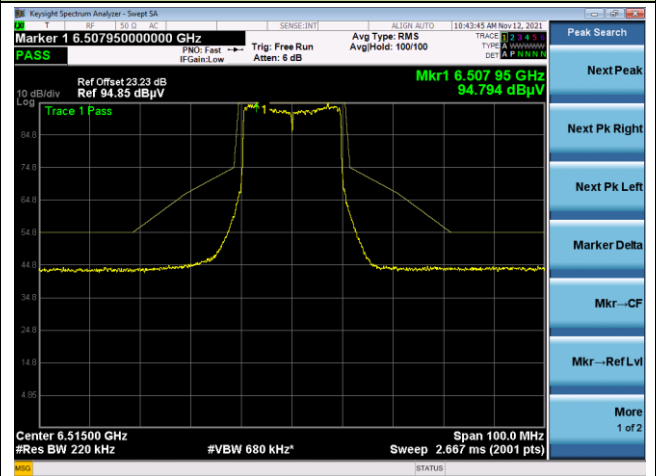

The Reference Level

The Mask Data

802.11ax-HE20

Channel 113 (6515MHz)

The Reference Level

The Mask Data

Channel 117 (6535MHz)

The Reference Level

The Mask Data

Channel 157 (6715MHz)

The Reference Level

The Mask Data

802.11ax-HE20

Channel 181 (6855MHz)

The Reference Level

The Mask Data