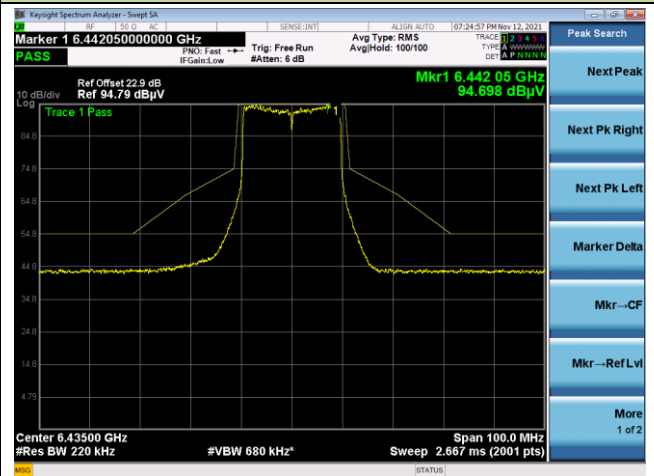

802.11ax-HE20

Channel 93 (6415MHz)

The Reference Level

The Mask Data

Channel 97 (6435MHz)

The Reference Level

The Mask Data

Channel 105 (6475MHz)

The Reference Level

The Mask Data

802.11ax-HE20

Channel 113 (6515MHz)

The Reference Level

The Mask Data

Channel 117 (6535MHz)

The Reference Level