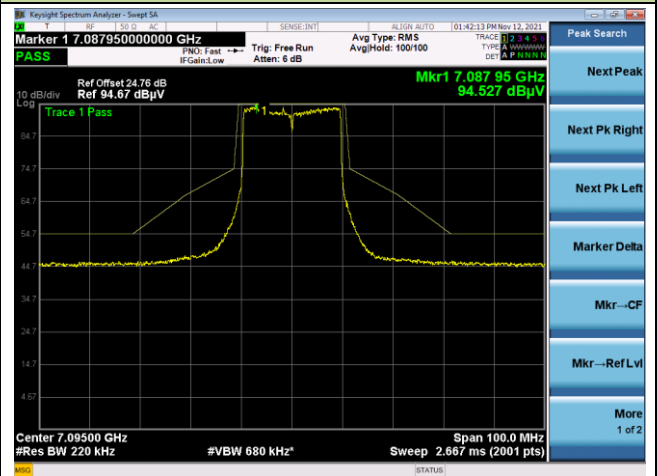

The Reference Level

The Mask Data

Channel 229 (7095MHz)

The Reference Level

The Mask Data

802.11ax-HE40

Channel 03 (5965MHz)

The Reference Level

The Mask Data

Channel 51 (6205MHz)

The Reference Level

The Mask Data

Channel 91 (6405MHz)

The Reference Level

The Mask Data

802.11ax-HE40