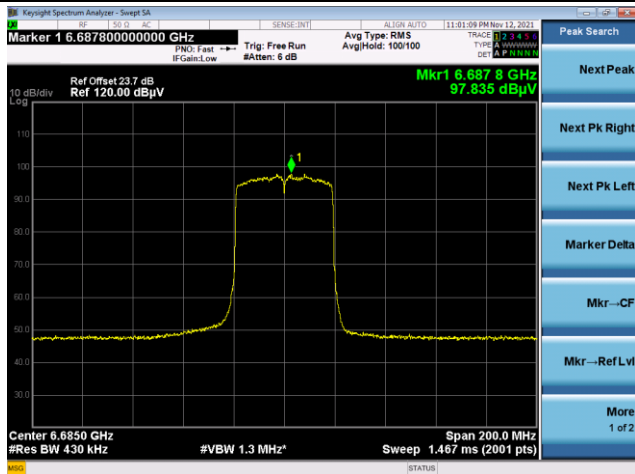

Channel 99 (6445MHz)

The Reference Level

The Mask Data

Channel 107 (6485MHz)

The Reference Level

The Mask Data

Channel 115 (6525MHz)

The Reference Level

The Mask Data

802.11ax-HE40

Channel 123 (6565MHz)

The Reference Level

The Mask Data

Channel 147 (6685MHz)

The Reference Level

The Mask Data

Channel 179 (6845MHz)

The Reference Level

The Mask Data

802.11ax-HE40

Channel 187 (6885MHz)

The Reference Level

The Mask Data

Channel 195 (6925MHz)