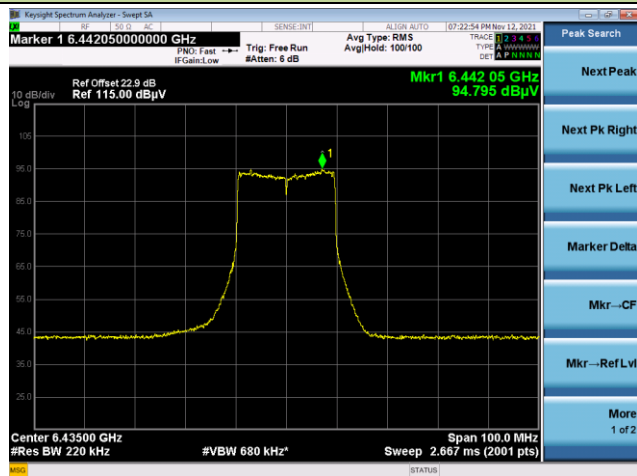

802.11ax-HE20

Channel 93 (6415MHz)

The Reference Level

The Mask Data

Channel 97 (6435MHz)

The Reference Level

The Mask Data

Channel 105 (6475MHz)

The Reference Level

The Mask Data

802.11ax-HE20

Channel 113 (6515MHz)

The Reference Level

The Mask Data

Channel 117 (6535MHz)

The Reference Level