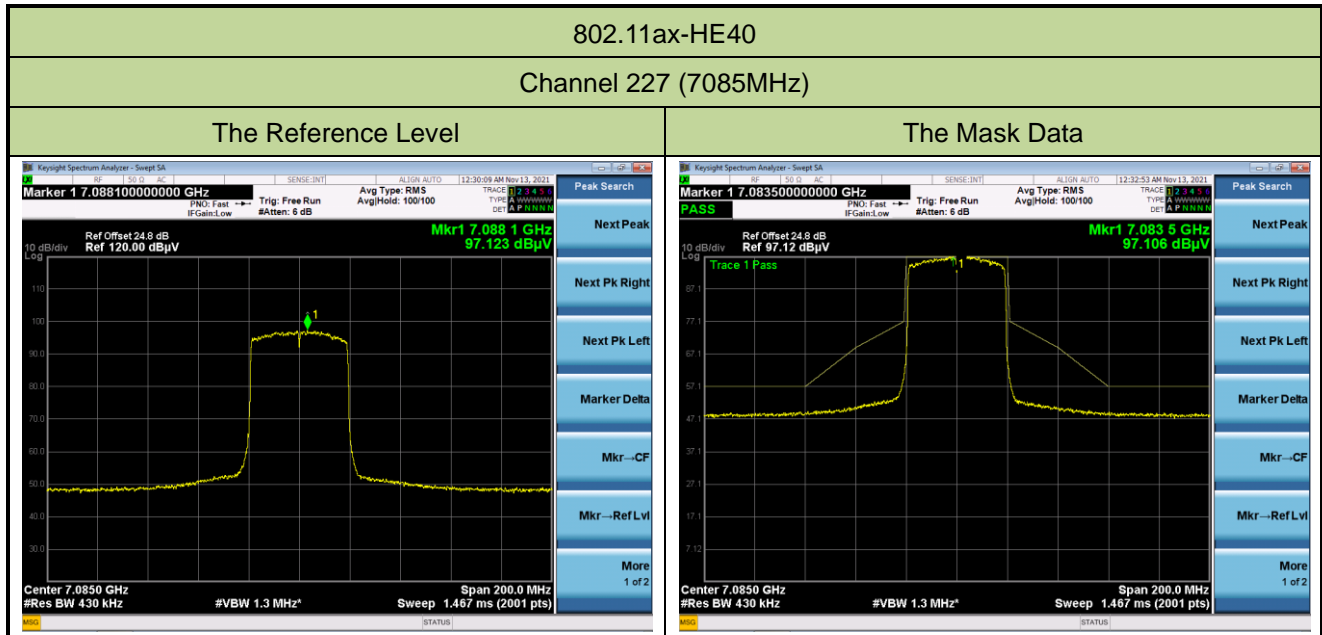

Channel 179 (6845MHz)

The Reference Level

The Mask Data

802.11ax-HE40

Channel 187 (6885MHz)

The Reference Level

The Mask Data

Channel 195 (6925MHz)

The Reference Level

The Mask Data

Channel 211 (7005MHz)

The Reference Level

The Mask Data

802.11ax-HE80

Channel 07 (5985MHz)

The Reference Level

The Mask Data

Channel 55 (6225MHz)

The Reference Level

The Mask Data

Channel 87 (6385MHz)

The Reference Level

The Mask Data

802.11ax-HE80
Channel 103 (6465MHz)

Channel 119 (6545MHz)

Channel 135 (6625MHz)