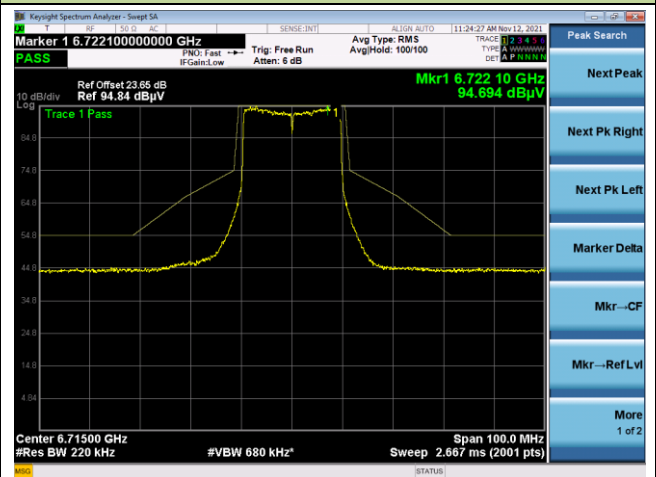

The Mask Data

Channel 157 (6715MHz)

The Reference Level

The Mask Data

802.11ax-HE20

Channel 181 (6855MHz)

The Reference Level

The Mask Data

Channel 185 (6875MHz)

The Reference Level

The Mask Data

Channel 189 (6895MHz)

The Reference Level

The Mask Data

802.11ax-HE20

Channel 213 (7015MHz)