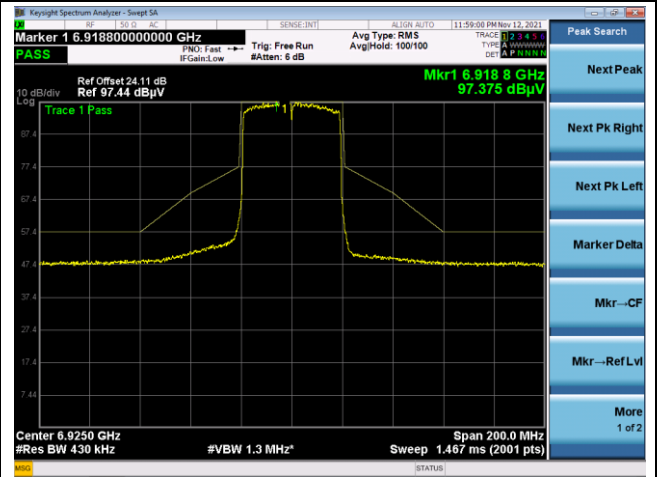

Channel 179 (6845MHz)

The Reference Level

The Mask Data

802.11ax-HE40

Channel 187 (6885MHz)

The Reference Level

The Mask Data

Channel 195 (6925MHz)

The Reference Level

The Mask Data

Channel 211 (7005MHz)

The Reference Level

The Mask Data

802.11ax-HE80

Channel 07 (5985MHz)

The Reference Level