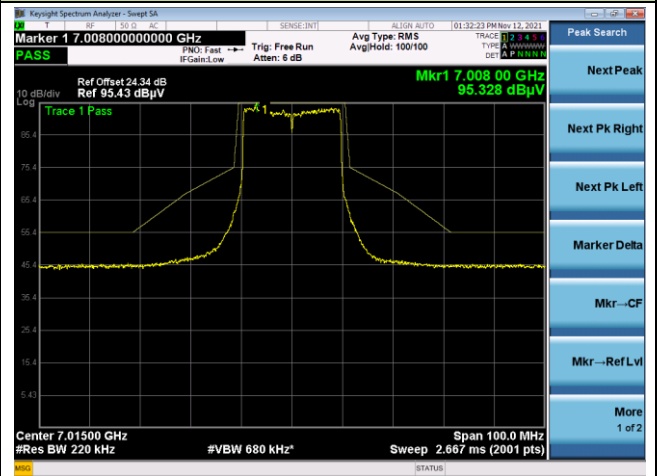

The Mask Data

Channel 157 (6715MHz)

The Reference Level

The Mask Data

802.11ax-HE20

Channel 181 (6855MHz)

The Reference Level

The Mask Data

Channel 185 (6875MHz)

The Reference Level

The Mask Data

Channel 189 (6895MHz)

The Reference Level

The Mask Data

802.11ax-HE20

Channel 213 (7015MHz)

The Reference Level

The Mask Data

Channel 229 (7095MHz)

The Reference Level

The Mask Data

802.11ax-HE40

Channel 03 (5965MHz)

The Reference Level