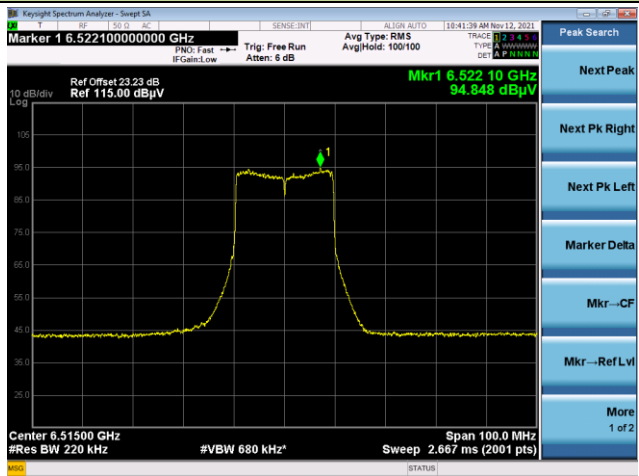

The Reference Level

The Mask Data

802.11ax-HE20

Channel 113 (6515MHz)

The Reference Level

The Mask Data

Channel 117 (6535MHz)

The Reference Level

The Mask Data

Channel 157 (6715MHz)

The Reference Level

The Mask Data

802.11ax-HE20

Channel 181 (6855MHz)

The Reference Level

The Mask Data