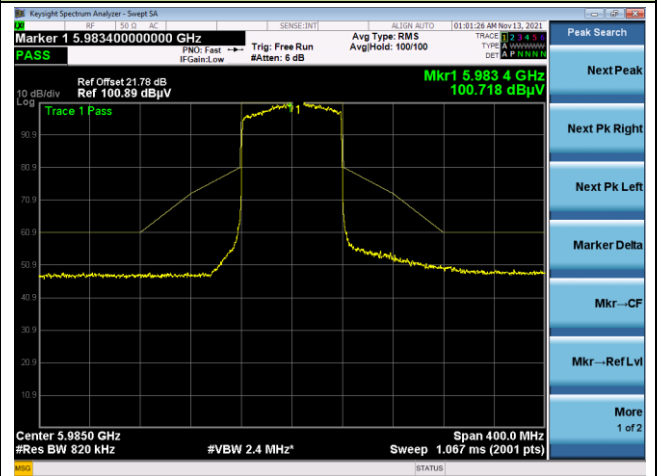

The Mask Data