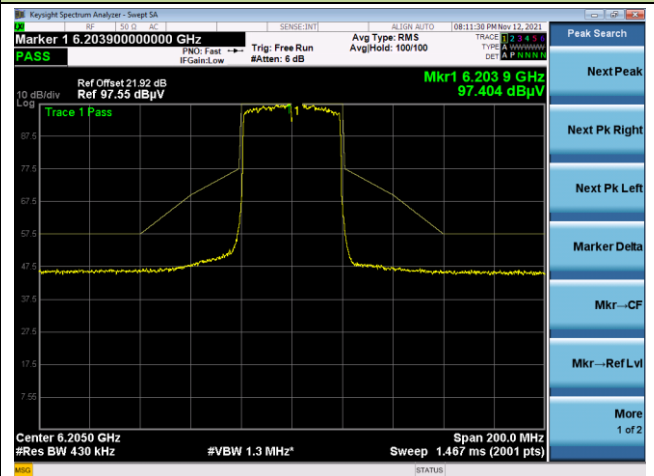

The Reference Level

The Mask Data

Channel 229 (7095MHz)

The Reference Level

The Mask Data

802.11ax-HE40

Channel 03 (5965MHz)

The Reference Level

The Mask Data

Channel 51 (6205MHz)

The Reference Level

The Mask Data

Channel 91 (6405MHz)

The Reference Level

The Mask Data

802.11ax-HE40

Channel 99 (6445MHz)

The Reference Level

The Mask Data

Channel 107 (6485MHz)

The Reference Level

The Mask Data

Channel 115 (6525MHz)

The Reference Level