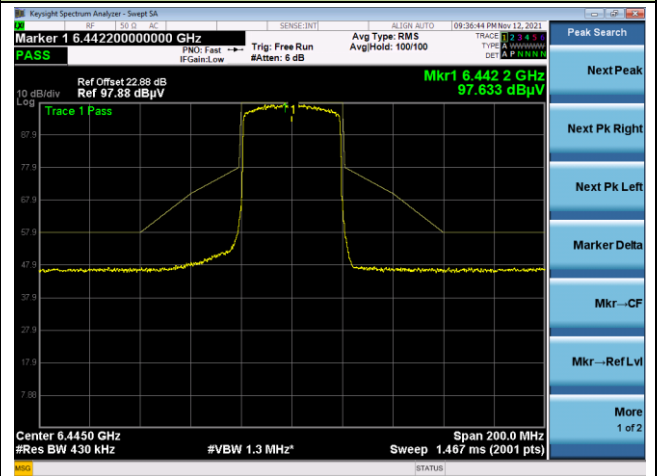

The Reference Level

The Mask Data

Channel 229 (7095MHz)

The Reference Level

The Mask Data

802.11ax-HE40

Channel 03 (5965MHz)

The Reference Level

The Mask Data

Channel 51 (6205MHz)

The Reference Level

The Mask Data

Channel 91 (6405MHz)

The Reference Level

The Mask Data

802.11ax-HE40

Channel 99 (6445MHz)

The Reference Level

The Mask Data

Channel 107 (6485MHz)

The Reference Level

The Mask Data

Channel 115 (6525MHz)

The Reference Level