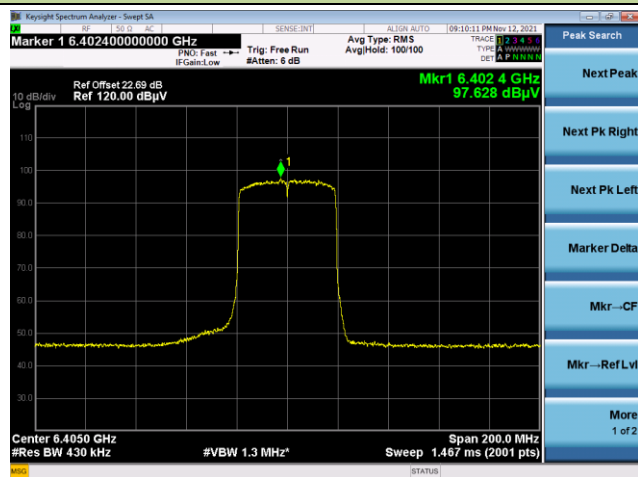

The Mask Data

Channel 51 (6205MHz)

The Reference Level

The Mask Data

Channel 91 (6405MHz)

The Reference Level

The Mask Data

802.11ax-HE40

Channel 99 (6445MHz)

The Reference Level

The Mask Data

Channel 107 (6485MHz)

The Reference Level

The Mask Data

Channel 115 (6525MHz)

The Reference Level