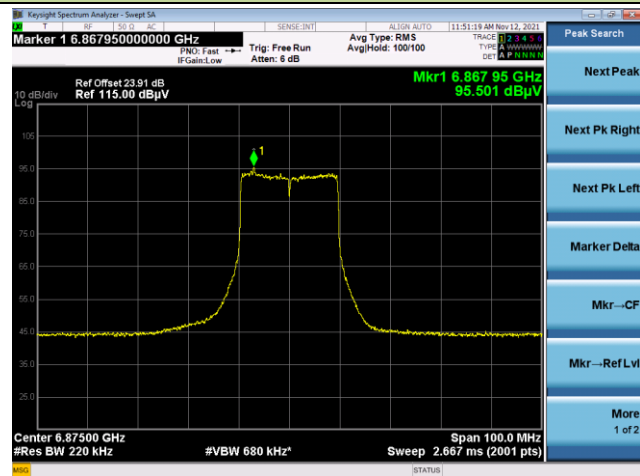

The Mask Data

Channel 157 (6715MHz)

The Reference Level

The Mask Data

802.11ax-HE20

Channel 181 (6855MHz)

The Reference Level

The Mask Data

Channel 185 (6875MHz)

The Reference Level

The Mask Data

Channel 189 (6895MHz)

The Reference Level

The Mask Data

802.11ax-HE20

Channel 213 (7015MHz)