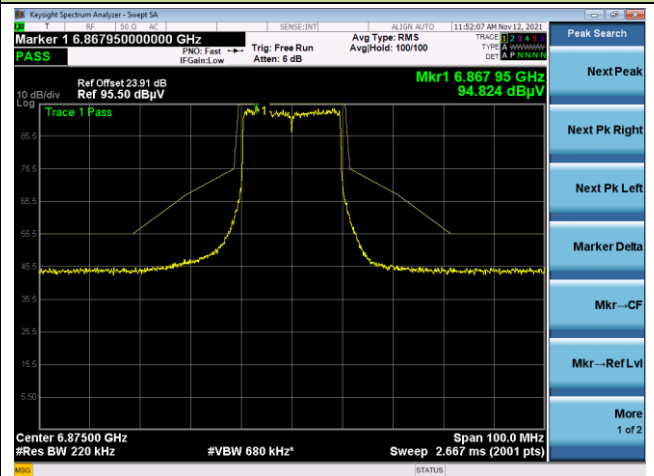

The Mask Data

Channel 157 (6715MHz)

The Reference Level

The Mask Data

802.11ax-HE20

Channel 181 (6855MHz)

The Reference Level

The Mask Data

Channel 185 (6875MHz)

The Reference Level

The Mask Data

Channel 189 (6895MHz)

The Reference Level

The Mask Data

802.11ax-HE20

Channel 213 (7015MHz)