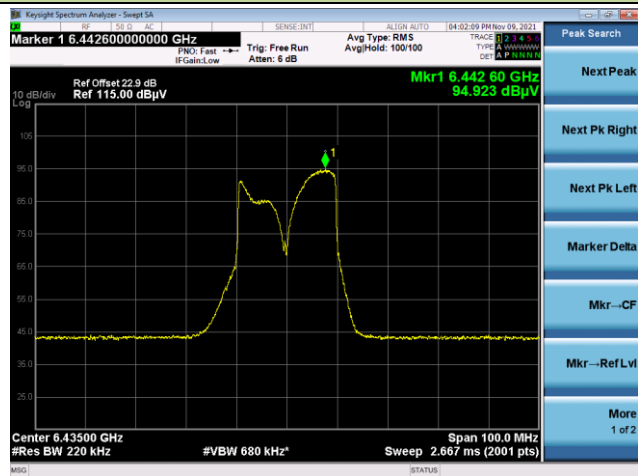

The Reference Level

The Mask Data

Channel 97 (6435MHz)

The Reference Level

The Mask Data

Channel 105 (6475MHz)

The Reference Level

The Mask Data

802.11ax-HE20

Channel 113 (6515MHz)

The Reference Level

The Mask Data

Channel 117 (6535MHz)

The Reference Level

The Mask Data

Channel 157 (6715MHz)