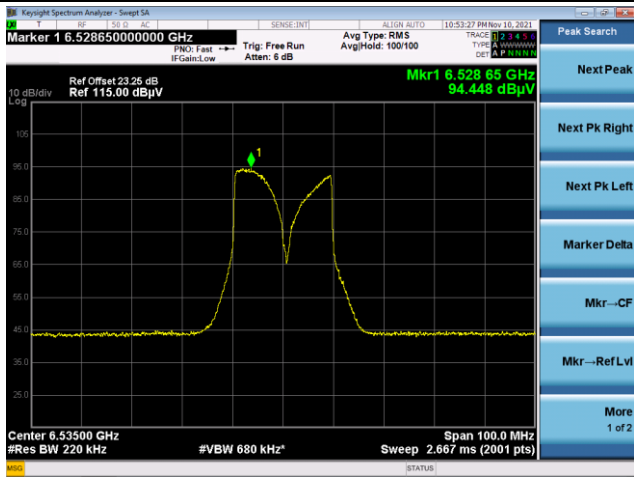

The Reference Level

The Mask Data

Channel 97 (6435MHz)

The Reference Level

The Mask Data

Channel 105 (6475MHz)

The Reference Level

The Mask Data

802.11ax-HE20

Channel 113 (6515MHz)

The Reference Level

The Mask Data

Channel 117 (6535MHz)

The Reference Level

The Mask Data

Channel 157 (6715MHz)

The Reference Level

The Mask Data

802.11ax-HE20
Channel 181 (6855MHz)

Channel 185 (6875MHz)

Channel 189 (6895MHz)

802.11ax-HE20

Channel 213 (7015MHz)

The Reference Level