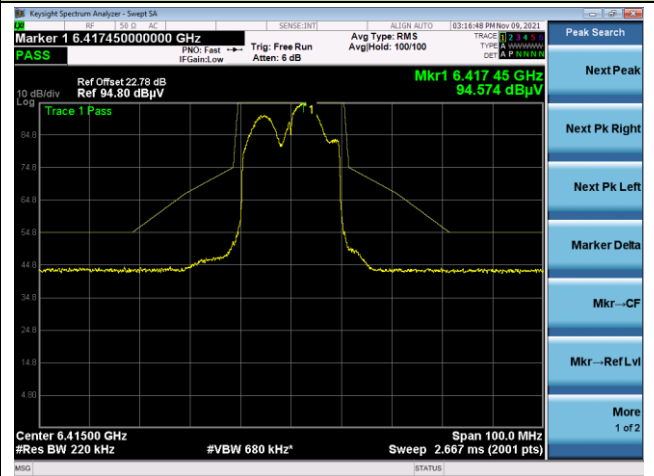

Channel 111 (6505MHz)

Channel 143 (6665MHz)

Channel 175 (6825MHz)

A.5 In-Band Emission Measurement

Test Site	WZ-AC1	Test Engineer	Kin Xia
Test Date	2021/11/09~2021/11/11	Test Mode	N _{SS} =1

802.11ax-HE20

Channel 93 (6415MHz)

The Reference Level

The Mask Data

Channel 97 (6435MHz)

The Reference Level

The Mask Data

Channel 105 (6475MHz)

The Reference Level

The Mask Data