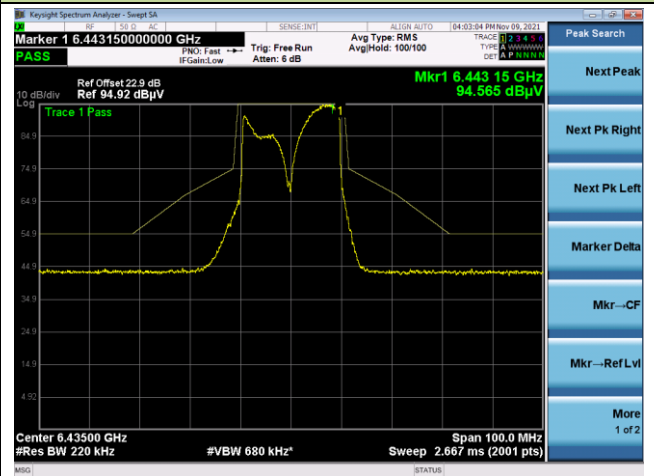

The Reference Level

The Mask Data

Channel 97 (6435MHz)

The Reference Level

The Mask Data

Channel 105 (6475MHz)

The Reference Level

The Mask Data

802.11ax-HE20

Channel 113 (6515MHz)

The Reference Level

The Mask Data

Channel 117 (6535MHz)

The Reference Level

The Mask Data

Channel 157 (6715MHz)