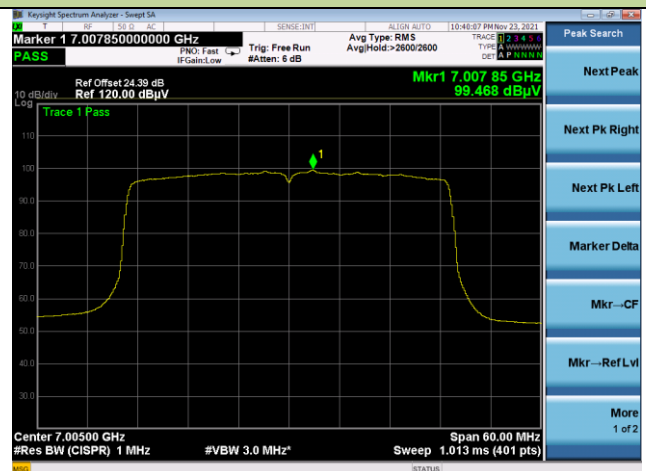

Channel 123 (6565MHz)

Channel 147 (6685MHz)

Channel 179 (6845MHz)

Channel 187 (6885MHz)

Channel 195 (6925MHz)

Channel 211 (7005MHz)

802.11ax-HE80 Power Spectral Density

802.11ax-HE80 Power Spectral Density

Channel 151 (6705MHz)

Channel 183 (6865MHz)

Channel 199 (6945MHz)

Channel 215 (7025MHz)

802.11ax-HE160 Power Spectral Density

Channel 15 (6025MHz)

Channel 47 (6185MHz)

Channel 79 (6345MHz)