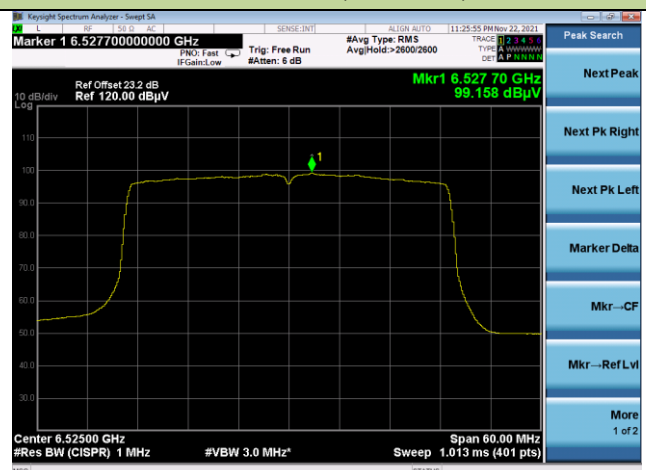

802.11ax-HE40 Power Spectral Density

Channel 03 (5965MHz)

Channel 51 (6205MHz)

Channel 91 (6405MHz)

Channel 99 (6445MHz)

Channel 107 (6485MHz)

Channel 115 (6525MHz)

802.11ax-HE40 Power Spectral Density

Channel 123 (6565MHz)

Channel 147 (6685MHz)

Channel 179 (6845MHz)

Channel 187 (6885MHz)

Channel 195 (6925MHz)

Channel 211 (7005MHz)

802.11ax-HE80 Power Spectral Density

802.11ax-HE80 Power Spectral Density