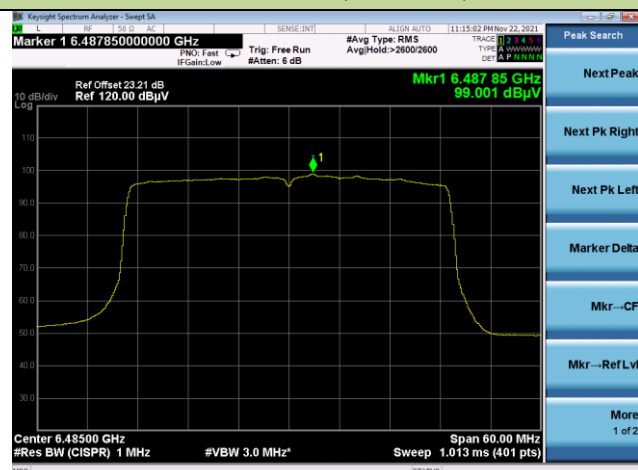

802.11ax-HE40 Power Spectral Density

Channel 03 (5965MHz)

Channel 51 (6205MHz)

Channel 91 (6405MHz)

Channel 99 (6445MHz)

Channel 107 (6485MHz)

Channel 115 (6525MHz)

802.11ax-HE40 Power Spectral Density

Channel 123 (6565MHz)

Channel 147 (6685MHz)

Channel 179 (6845MHz)

Channel 187 (6885MHz)

Channel 195 (6925MHz)

Channel 211 (7005MHz)

802.11ax-HE80 Power Spectral Density

802.11ax-HE80 Power Spectral Density