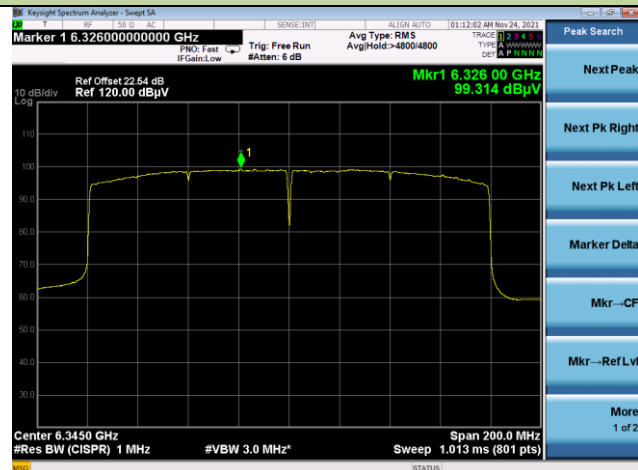

Channel 151 (6705MHz)

Channel 183 (6865MHz)

Channel 199 (6945MHz)

Channel 215 (7025MHz)

802.11ax-HE160 Power Spectral Density

Channel 15 (6025MHz)

Channel 47 (6185MHz)

Channel 79 (6345MHz)

Channel 111 (6505MHz)

Channel 143 (6665MHz)

Channel 175 (6825MHz)

A.5 In-Band Emission Measurement

Test Site	WZ-AC1	Test Engineer	Kin Xia
Test Date	2021/11/09~2021/11/11	Test Mode	N _{SS} =1

802.11ax-HE20

Channel 93 (6415MHz)

The Reference Level

The Mask Data

Channel 97 (6435MHz)

The Reference Level

The Mask Data

Channel 105 (6475MHz)

The Reference Level

The Mask Data