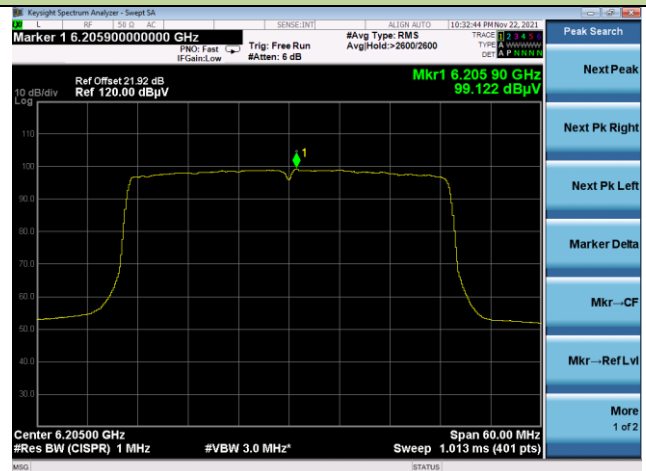

802.11ax-HE40 Power Spectral Density

Channel 03 (5965MHz)

Channel 51 (6205MHz)

Channel 91 (6405MHz)

Channel 99 (6445MHz)

Channel 107 (6485MHz)

Channel 115 (6525MHz)

802.11ax-HE40 Power Spectral Density

Channel 123 (6565MHz)

Channel 147 (6685MHz)

Channel 179 (6845MHz)

Channel 187 (6885MHz)

Channel 195 (6925MHz)

Channel 211 (7005MHz)

802.11ax-HE80 Power Spectral Density

802.11ax-HE80 Power Spectral Density