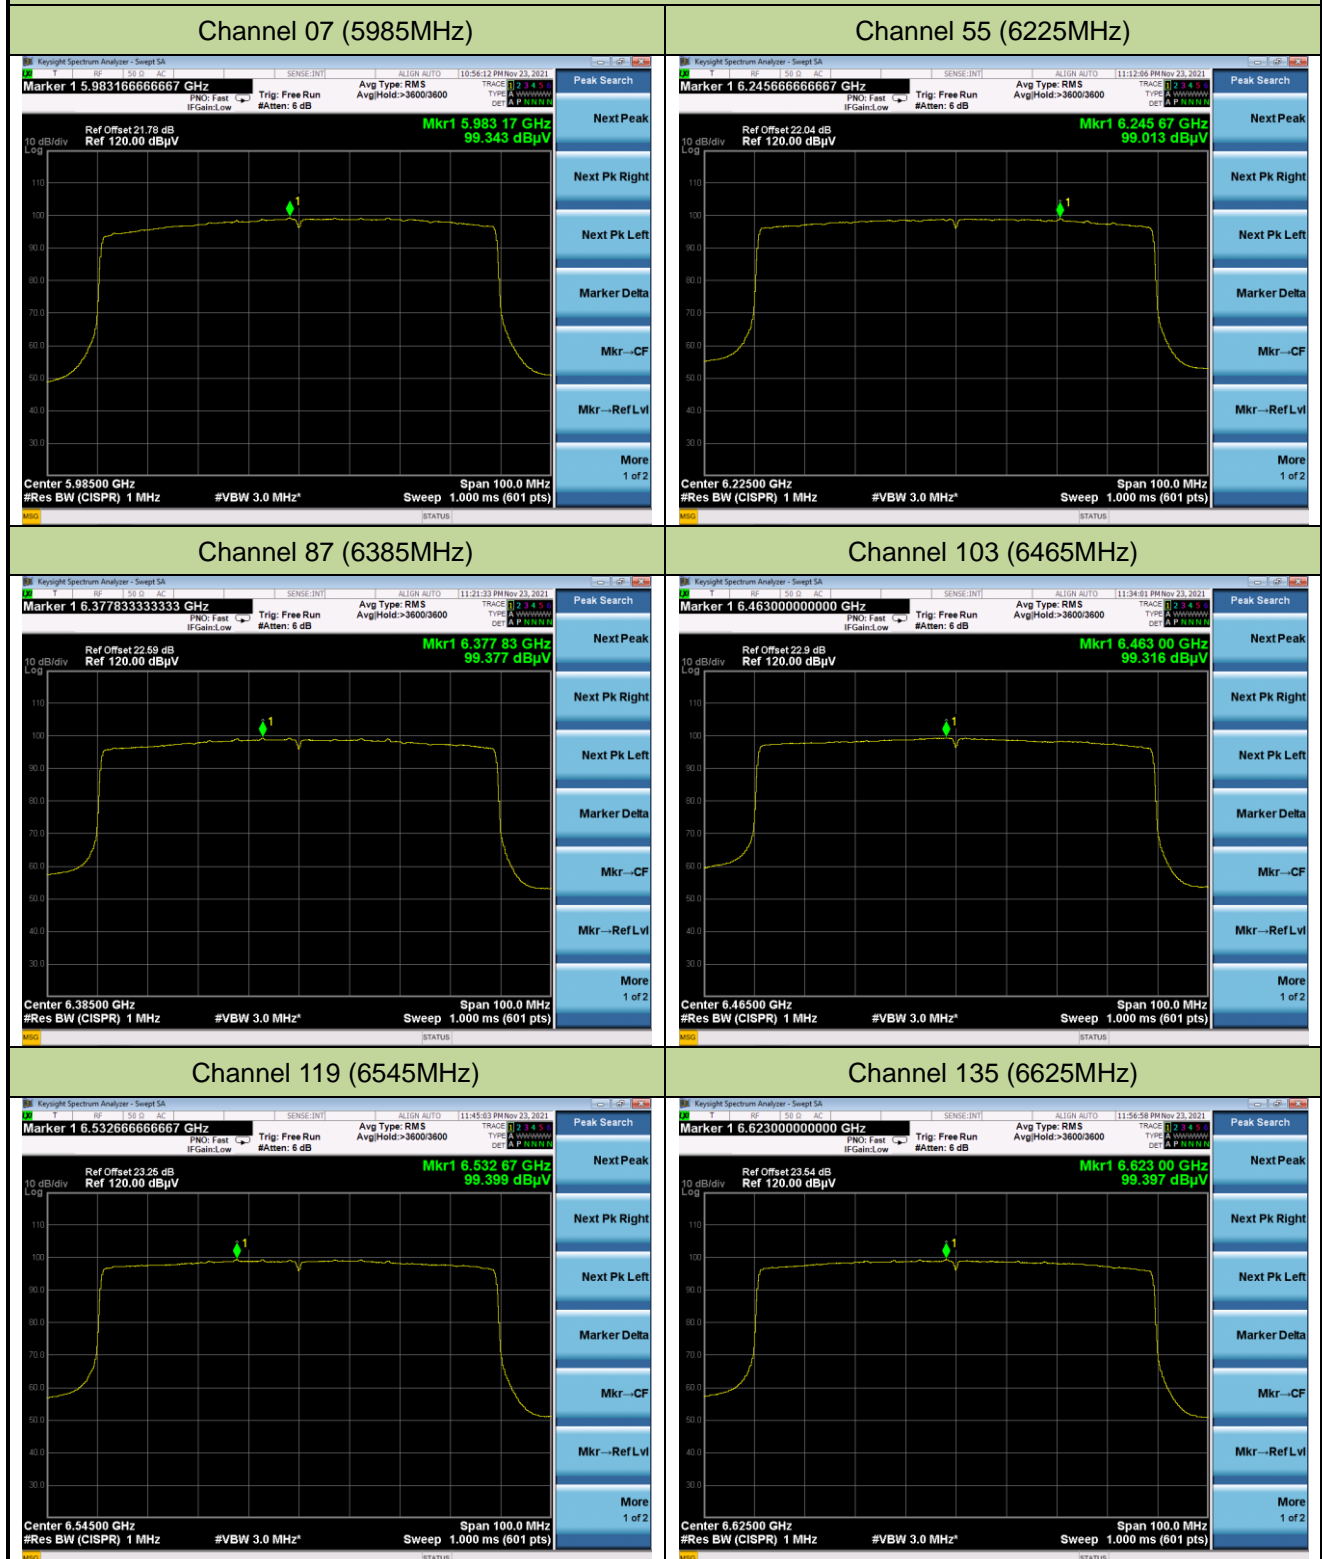

Channel 123 (6565MHz)

Channel 147 (6685MHz)

Channel 179 (6845MHz)

Channel 187 (6885MHz)

Channel 195 (6925MHz)

Channel 211 (7005MHz)

802.11ax-HE80 Power Spectral Density

802.11ax-HE80 Power Spectral Density

Channel 151 (6705MHz)

Channel 183 (6865MHz)

Channel 199 (6945MHz)

Channel 215 (7025MHz)

802.11ax-HE160 Power Spectral Density

Channel 15 (6025MHz)

Channel 47 (6185MHz)

Channel 79 (6345MHz)

Channel 111 (6505MHz)

Channel 143 (6665MHz)

Channel 175 (6825MHz)

A.5 In-Band Emission Measurement

Test Site	WZ-AC1	Test Engineer	Kin Xia
Test Date	2021/11/09~2021/11/11	Test Mode	N _{SS} =1

802.11ax-HE20

Channel 93 (6415MHz)

The Reference Level

The Mask Data

Channel 97 (6435MHz)

The Reference Level

The Mask Data

Channel 105 (6475MHz)

The Reference Level

The Mask Data