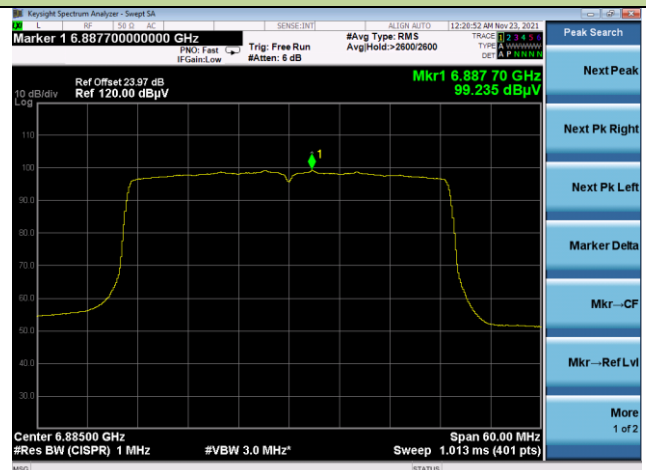

Channel 123 (6565MHz)

Channel 147 (6685MHz)

Channel 179 (6845MHz)

Channel 187 (6885MHz)

Channel 195 (6925MHz)

Channel 211 (7005MHz)

802.11ax-HE80 Power Spectral Density

802.11ax-HE80 Power Spectral Density

Channel 151 (6705MHz)

Channel 183 (6865MHz)

Channel 199 (6945MHz)

Channel 215 (7025MHz)

802.11ax-HE160 Power Spectral Density

Channel 15 (6025MHz)

Channel 47 (6185MHz)

Channel 79 (6345MHz)