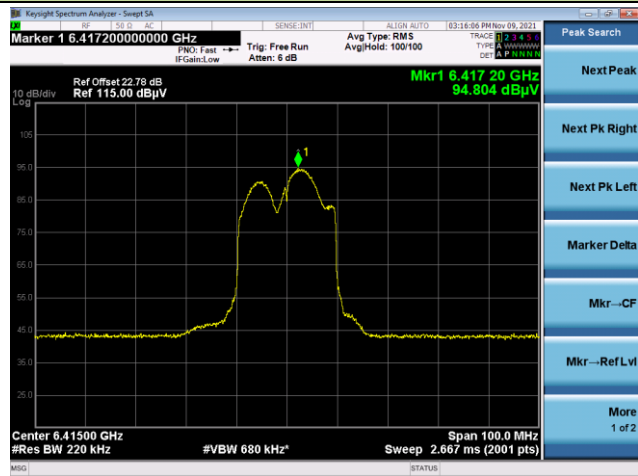

Channel 111 (6505MHz)

Channel 143 (6665MHz)

Channel 175 (6825MHz)

A.5 In-Band Emission Measurement

Test Site	WZ-AC1	Test Engineer	Kin Xia
Test Date	2021/11/09~2021/11/11	Test Mode	N _{SS} =1

802.11ax-HE20

Channel 93 (6415MHz)

The Reference Level

The Mask Data

Channel 97 (6435MHz)

The Reference Level

The Mask Data

Channel 105 (6475MHz)

The Reference Level

The Mask Data