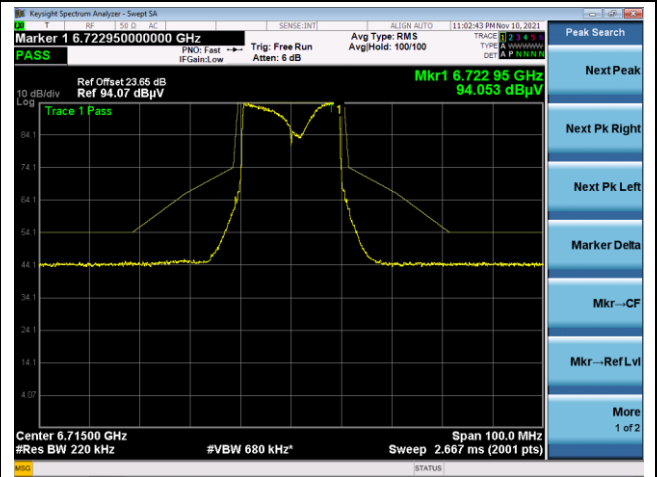

802.11ax-HE20

Channel 113 (6515MHz)

The Reference Level

The Mask Data

Channel 117 (6535MHz)

The Reference Level

The Mask Data

Channel 157 (6715MHz)

The Reference Level

The Mask Data

802.11ax-HE20
Channel 181 (6855MHz)

Channel 185 (6875MHz)

Channel 189 (6895MHz)

802.11ax-HE20

Channel 213 (7015MHz)

The Reference Level