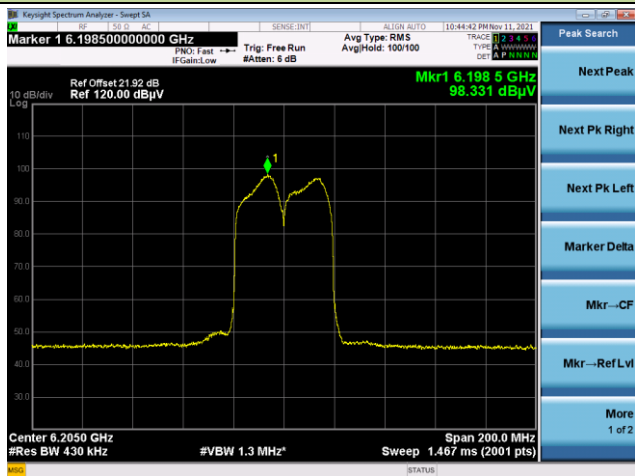

The Reference Level

The Mask Data

802.11ax-HE20
Channel 181 (6855MHz)

Channel 185 (6875MHz)

Channel 189 (6895MHz)

802.11ax-HE20

Channel 213 (7015MHz)

The Reference Level

The Mask Data

Channel 229 (7095MHz)

The Reference Level

The Mask Data

802.11ax-HE40

Channel 03 (5965MHz)

The Reference Level

The Mask Data

Channel 51 (6205MHz)

The Reference Level

The Mask Data

Channel 91 (6405MHz)

The Reference Level

The Mask Data