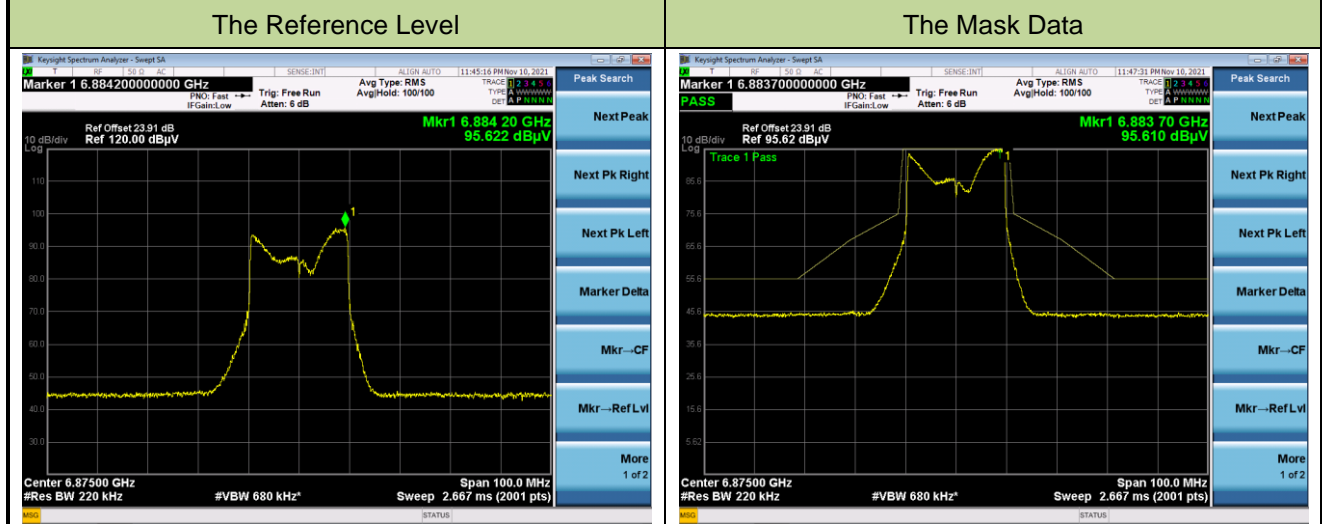

802.11ax-HE20

Channel 113 (6515MHz)

The Reference Level

The Mask Data

Channel 117 (6535MHz)

The Reference Level

The Mask Data

Channel 157 (6715MHz)

The Reference Level

The Mask Data

802.11ax-HE20
Channel 181 (6855MHz)

Channel 185 (6875MHz)

Channel 189 (6895MHz)

802.11ax-HE20

Channel 213 (7015MHz)

The Reference Level

The Mask Data

Channel 229 (7095MHz)

The Reference Level

The Mask Data

802.11ax-HE40

Channel 03 (5965MHz)

The Reference Level

The Mask Data

Channel 51 (6205MHz)

The Reference Level

The Mask Data

Channel 91 (6405MHz)

The Reference Level

The Mask Data