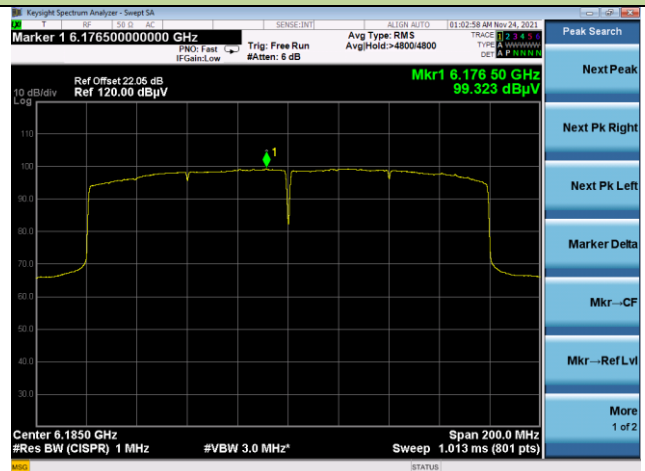

Channel 151 (6705MHz)

Channel 183 (6865MHz)

Channel 199 (6945MHz)

Channel 215 (7025MHz)

802.11ax-HE160 Power Spectral Density

Channel 15 (6025MHz)

Channel 47 (6185MHz)

Channel 79 (6345MHz)

Channel 111 (6505MHz)

Channel 143 (6665MHz)

Channel 175 (6825MHz)

A.5 In-Band Emission Measurement

Test Site	WZ-AC1	Test Engineer	Kin Xia
Test Date	2021/11/09~2021/11/11	Test Mode	N _{SS} =1

802.11ax-HE20

Channel 93 (6415MHz)

The Reference Level

The Mask Data

Channel 97 (6435MHz)

The Reference Level

The Mask Data

Channel 105 (6475MHz)

The Reference Level

The Mask Data