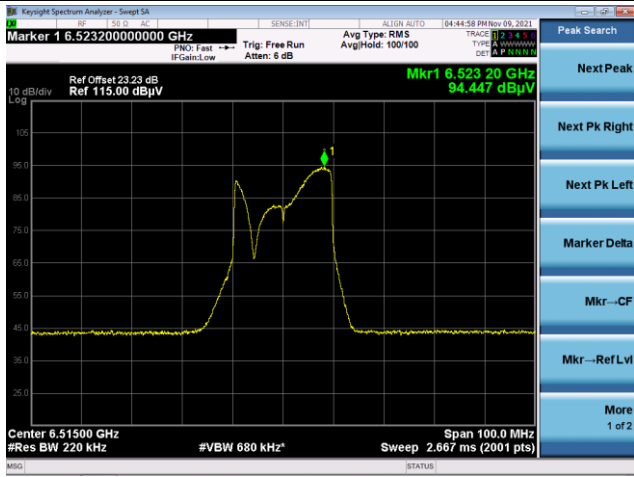

The Reference Level

The Mask Data

Channel 97 (6435MHz)

The Reference Level

The Mask Data

Channel 105 (6475MHz)

The Reference Level

The Mask Data

802.11ax-HE20

Channel 113 (6515MHz)

The Reference Level

The Mask Data

Channel 117 (6535MHz)

The Reference Level

The Mask Data

Channel 157 (6715MHz)