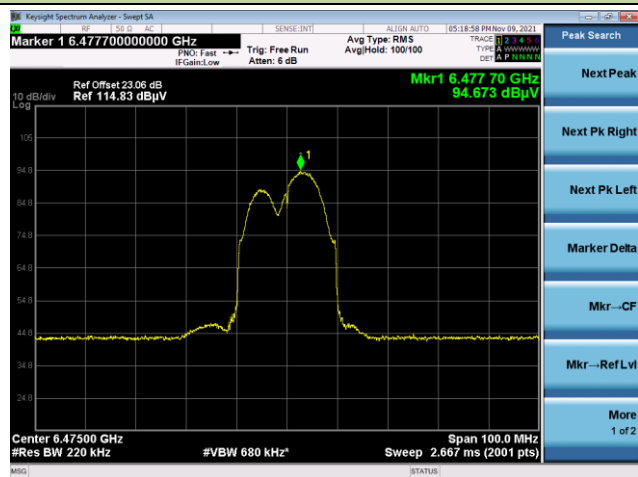

The Reference Level

The Mask Data

Channel 97 (6435MHz)

The Reference Level

The Mask Data

Channel 105 (6475MHz)

The Reference Level

The Mask Data

802.11ax-HE20

Channel 113 (6515MHz)

The Reference Level

The Mask Data

Channel 117 (6535MHz)

The Reference Level

The Mask Data

Channel 157 (6715MHz)