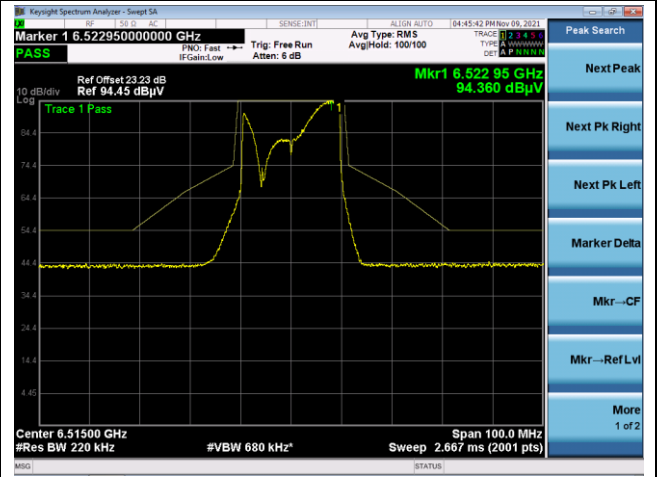

The Reference Level

The Mask Data

Channel 97 (6435MHz)

The Reference Level

The Mask Data

Channel 105 (6475MHz)

The Reference Level

The Mask Data

802.11ax-HE20

Channel 113 (6515MHz)

The Reference Level

The Mask Data

Channel 117 (6535MHz)

The Reference Level

The Mask Data

Channel 157 (6715MHz)