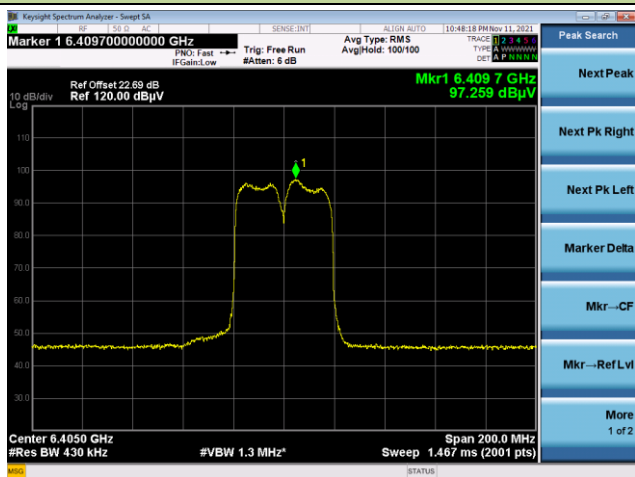

The Mask Data

Channel 229 (7095MHz)

The Reference Level

The Mask Data

802.11ax-HE40

Channel 03 (5965MHz)

The Reference Level

The Mask Data

Channel 51 (6205MHz)

The Reference Level

The Mask Data

Channel 91 (6405MHz)

The Reference Level

The Mask Data