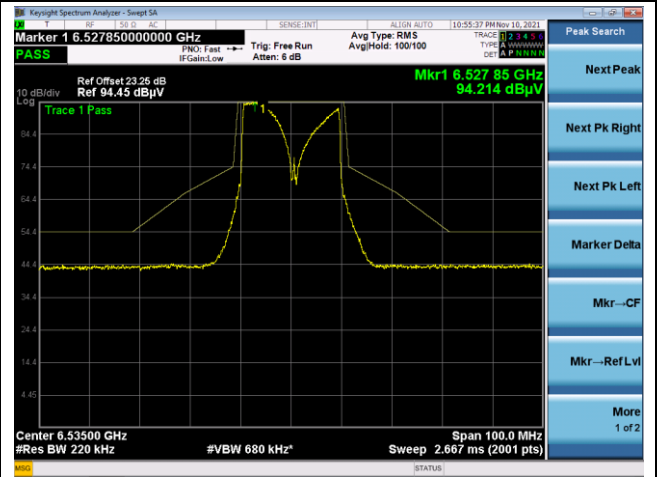

802.11ax-HE20

Channel 113 (6515MHz)

The Reference Level

The Mask Data

Channel 117 (6535MHz)

The Reference Level

The Mask Data

Channel 157 (6715MHz)

The Reference Level

The Mask Data

802.11ax-HE20
Channel 181 (6855MHz)

Channel 185 (6875MHz)

Channel 189 (6895MHz)

802.11ax-HE20

Channel 213 (7015MHz)

The Reference Level