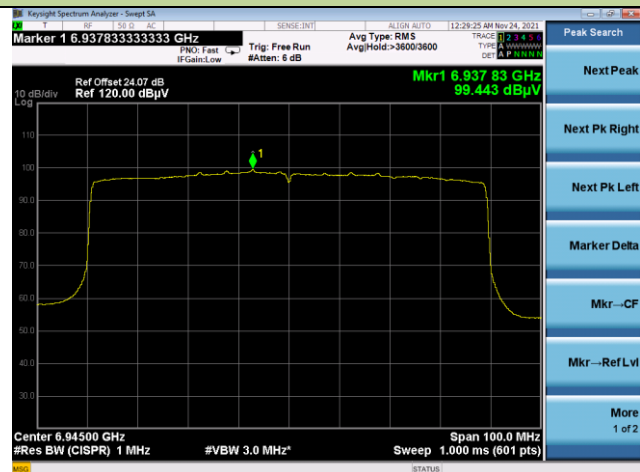

Channel 123 (6565MHz)

Channel 147 (6685MHz)

Channel 179 (6845MHz)

Channel 187 (6885MHz)

Channel 195 (6925MHz)

Channel 211 (7005MHz)

802.11ax-HE80 Power Spectral Density

802.11ax-HE80 Power Spectral Density

Channel 151 (6705MHz)

Channel 183 (6865MHz)

Channel 199 (6945MHz)

Channel 215 (7025MHz)

802.11ax-HE160 Power Spectral Density

Channel 15 (6025MHz)

Channel 47 (6185MHz)

Channel 79 (6345MHz)