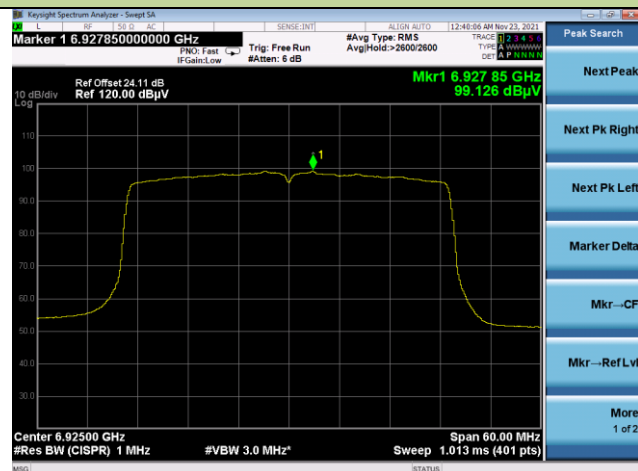

Channel 123 (6565MHz)

Channel 147 (6685MHz)

Channel 179 (6845MHz)

Channel 187 (6885MHz)

Channel 195 (6925MHz)

Channel 211 (7005MHz)

802.11ax-HE80 Power Spectral Density

802.11ax-HE80 Power Spectral Density

Channel 151 (6705MHz)

Channel 183 (6865MHz)

Channel 199 (6945MHz)

Channel 215 (7025MHz)

802.11ax-HE160 Power Spectral Density

Channel 15 (6025MHz)

Channel 47 (6185MHz)

Channel 79 (6345MHz)