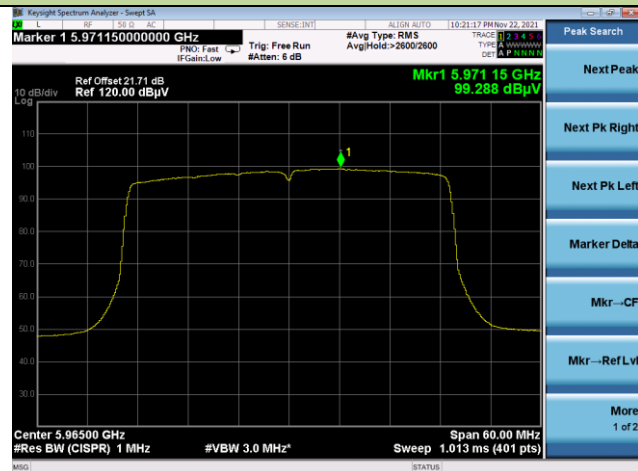

802.11ax-HE40 Power Spectral Density

Channel 03 (5965MHz)

Channel 51 (6205MHz)

Channel 91 (6405MHz)

Channel 99 (6445MHz)

Channel 107 (6485MHz)

Channel 115 (6525MHz)

802.11ax-HE40 Power Spectral Density

Channel 123 (6565MHz)

Channel 147 (6685MHz)

Channel 179 (6845MHz)

Channel 187 (6885MHz)

Channel 195 (6925MHz)

Channel 211 (7005MHz)

802.11ax-HE80 Power Spectral Density

802.11ax-HE80 Power Spectral Density