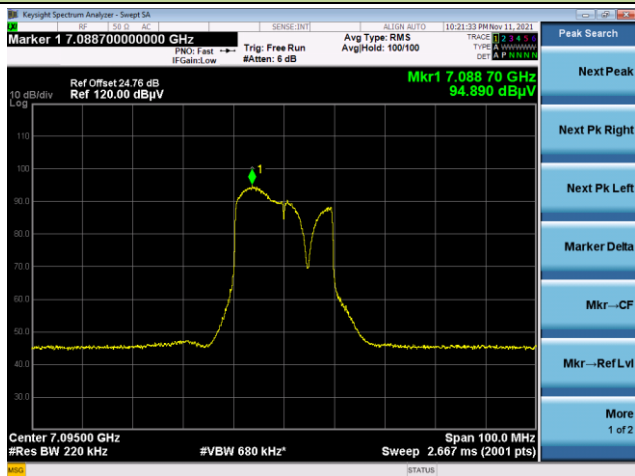

The Reference Level

The Mask Data

802.11ax-HE20
Channel 181 (6855MHz)

Channel 185 (6875MHz)

Channel 189 (6895MHz)

802.11ax-HE20

Channel 213 (7015MHz)

The Reference Level

The Mask Data

Channel 229 (7095MHz)

The Reference Level

The Mask Data

802.11ax-HE40

Channel 03 (5965MHz)

The Reference Level

The Mask Data