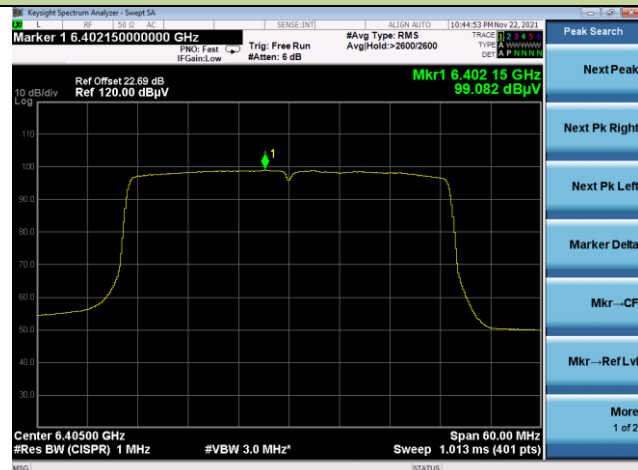

802.11ax-HE40 Power Spectral Density

Channel 03 (5965MHz)

Channel 51 (6205MHz)

Channel 91 (6405MHz)

Channel 99 (6445MHz)

Channel 107 (6485MHz)

Channel 115 (6525MHz)

802.11ax-HE40 Power Spectral Density

Channel 123 (6565MHz)

Channel 147 (6685MHz)

Channel 179 (6845MHz)

Channel 187 (6885MHz)

Channel 195 (6925MHz)

Channel 211 (7005MHz)

802.11ax-HE80 Power Spectral Density

802.11ax-HE80 Power Spectral Density