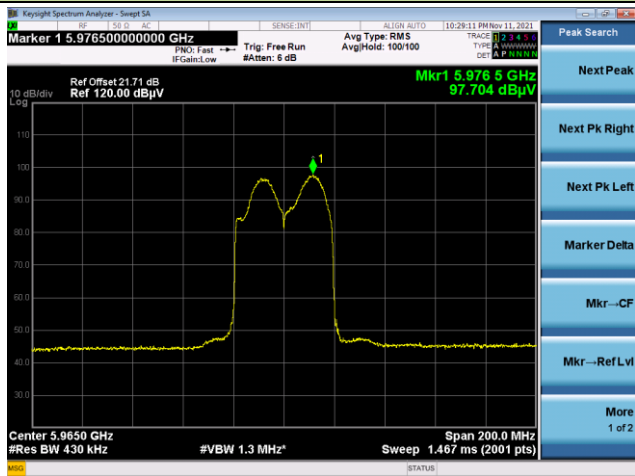

The Reference Level

The Mask Data

802.11ax-HE20
Channel 181 (6855MHz)

Channel 185 (6875MHz)

Channel 189 (6895MHz)

802.11ax-HE20

Channel 213 (7015MHz)

The Reference Level

The Mask Data

Channel 229 (7095MHz)

The Reference Level

The Mask Data

802.11ax-HE40

Channel 03 (5965MHz)

The Reference Level

The Mask Data

Channel 51 (6205MHz)

The Reference Level

The Mask Data

Channel 91 (6405MHz)

The Reference Level

The Mask Data