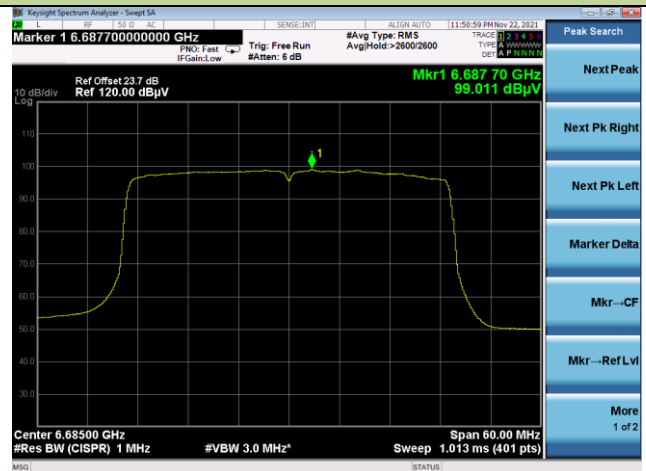

802.11ax-HE40 Power Spectral Density

Channel 03 (5965MHz)

Channel 51 (6205MHz)

Channel 91 (6405MHz)

Channel 99 (6445MHz)

Channel 107 (6485MHz)

Channel 115 (6525MHz)

802.11ax-HE40 Power Spectral Density

Channel 123 (6565MHz)

Channel 147 (6685MHz)

Channel 179 (6845MHz)

Channel 187 (6885MHz)

Channel 195 (6925MHz)

Channel 211 (7005MHz)

802.11ax-HE80 Power Spectral Density

802.11ax-HE80 Power Spectral Density