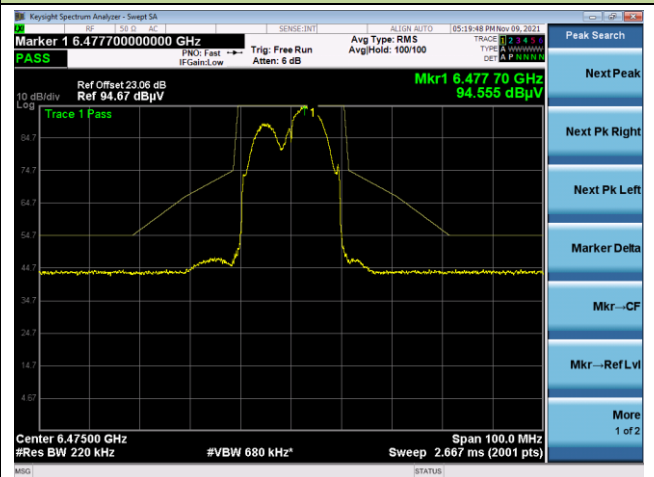

The Reference Level

The Mask Data

Channel 97 (6435MHz)

The Reference Level

The Mask Data

Channel 105 (6475MHz)

The Reference Level

The Mask Data

802.11ax-HE20

Channel 113 (6515MHz)

The Reference Level

The Mask Data

Channel 117 (6535MHz)

The Reference Level

The Mask Data

Channel 157 (6715MHz)