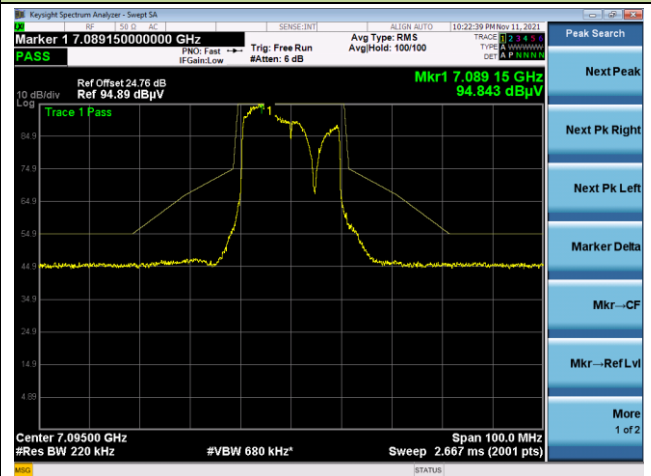

The Reference Level

The Mask Data

802.11ax-HE20
Channel 181 (6855MHz)

Channel 185 (6875MHz)

Channel 189 (6895MHz)

802.11ax-HE20

Channel 213 (7015MHz)

The Reference Level

The Mask Data

Channel 229 (7095MHz)

The Reference Level

The Mask Data

802.11ax-HE40

Channel 03 (5965MHz)

The Reference Level

The Mask Data

Channel 51 (6205MHz)

The Reference Level

The Mask Data

Channel 91 (6405MHz)

The Reference Level

The Mask Data