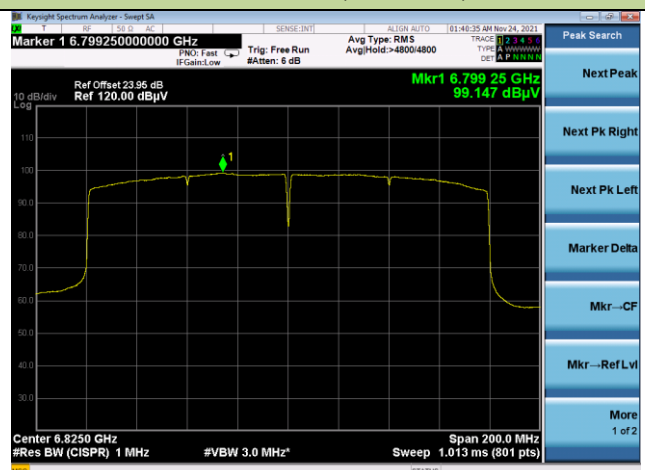

Channel 151 (6705MHz)

Channel 183 (6865MHz)

Channel 199 (6945MHz)

Channel 215 (7025MHz)

802.11ax-HE160 Power Spectral Density

Channel 15 (6025MHz)

Channel 47 (6185MHz)

Channel 79 (6345MHz)

Channel 111 (6505MHz)

Channel 143 (6665MHz)

Channel 175 (6825MHz)

A.5 In-Band Emission Measurement

Test Site	WZ-AC1	Test Engineer	Kin Xia
Test Date	2021/11/09~2021/11/11	Test Mode	N _{SS} =1

802.11ax-HE20

Channel 93 (6415MHz)

The Reference Level

The Mask Data

Channel 97 (6435MHz)

The Reference Level

The Mask Data

Channel 105 (6475MHz)

The Reference Level

The Mask Data