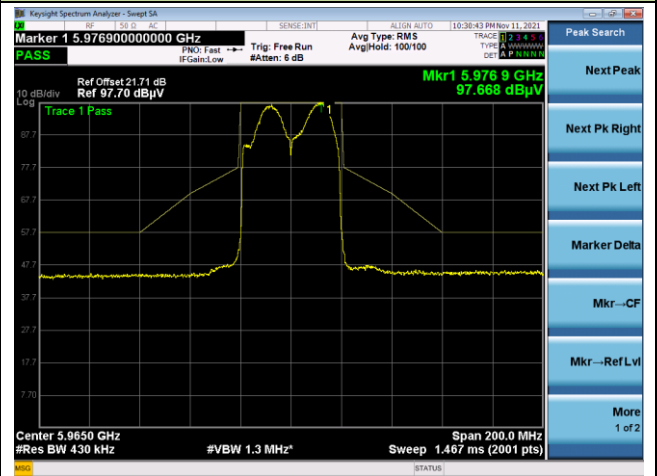

The Reference Level

The Mask Data

802.11ax-HE20
Channel 181 (6855MHz)

Channel 185 (6875MHz)

Channel 189 (6895MHz)

802.11ax-HE20

Channel 213 (7015MHz)

The Reference Level

The Mask Data

Channel 229 (7095MHz)

The Reference Level

The Mask Data

802.11ax-HE40

Channel 03 (5965MHz)

The Reference Level

The Mask Data

Channel 51 (6205MHz)

The Reference Level

The Mask Data

Channel 91 (6405MHz)

The Reference Level

The Mask Data