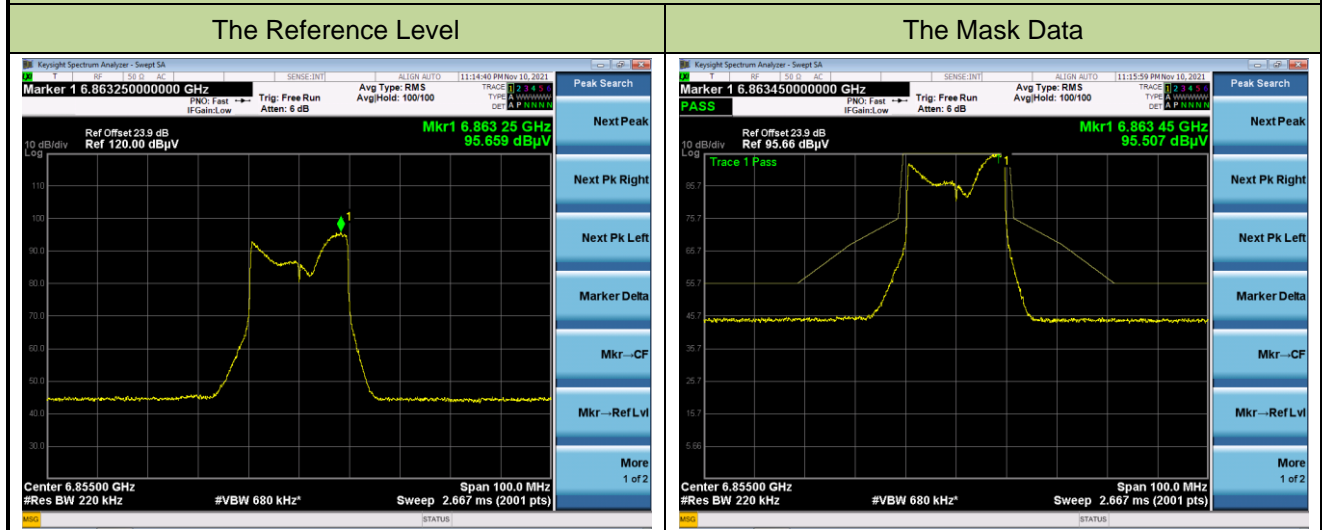

The Reference Level

The Mask Data

Channel 97 (6435MHz)

The Reference Level

The Mask Data

Channel 105 (6475MHz)

The Reference Level

The Mask Data

802.11ax-HE20

Channel 113 (6515MHz)

The Reference Level

The Mask Data

Channel 117 (6535MHz)

The Reference Level

The Mask Data

Channel 157 (6715MHz)

The Reference Level

The Mask Data

802.11ax-HE20
Channel 181 (6855MHz)

Channel 185 (6875MHz)

Channel 189 (6895MHz)

802.11ax-HE20

Channel 213 (7015MHz)

The Reference Level