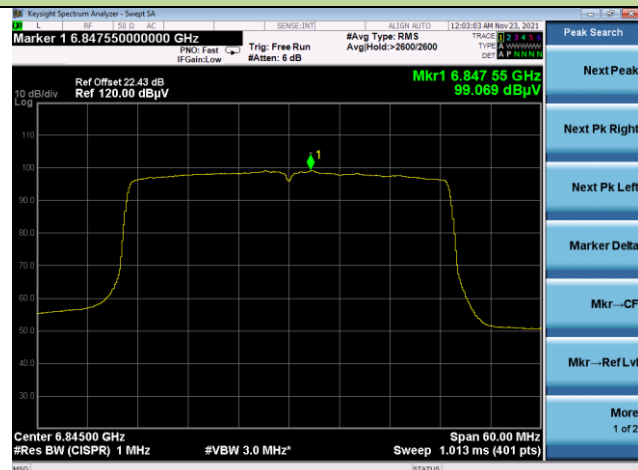

802.11ax-HE40 Power Spectral Density

Channel 03 (5965MHz)

Channel 51 (6205MHz)

Channel 91 (6405MHz)

Channel 99 (6445MHz)

Channel 107 (6485MHz)

Channel 115 (6525MHz)

802.11ax-HE40 Power Spectral Density

Channel 123 (6565MHz)

Channel 147 (6685MHz)

Channel 179 (6845MHz)

Channel 187 (6885MHz)

Channel 195 (6925MHz)

Channel 211 (7005MHz)

802.11ax-HE80 Power Spectral Density

802.11ax-HE80 Power Spectral Density