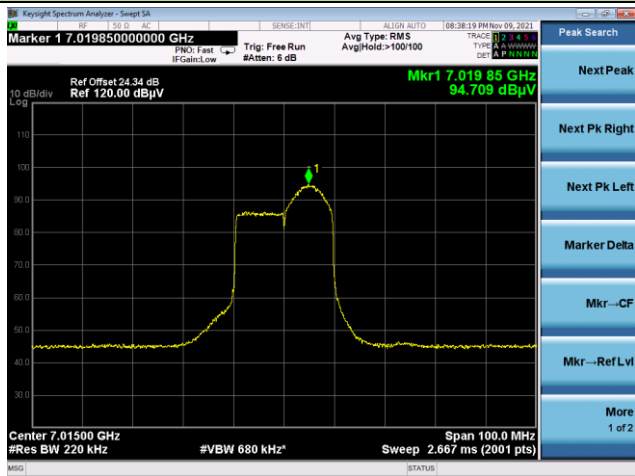

802.11ax-HE20

Channel 113 (6515MHz)

The Reference Level

The Mask Data

Channel 117 (6535MHz)

The Reference Level

The Mask Data

Channel 157 (6715MHz)

The Reference Level

The Mask Data

802.11ax-HE20
Channel 181 (6855MHz)

Channel 185 (6875MHz)

Channel 189 (6895MHz)

802.11ax-HE20

Channel 213 (7015MHz)

The Reference Level

The Mask Data

Channel 229 (7095MHz)

The Reference Level

The Mask Data

802.11ax-HE40

Channel 03 (5965MHz)

The Reference Level

The Mask Data