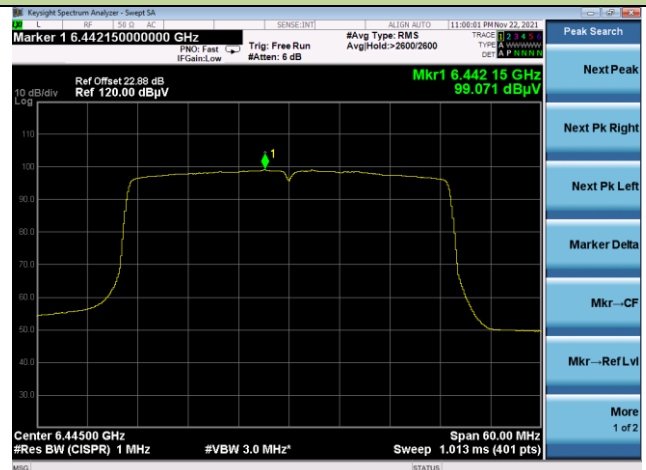

802.11ax-HE40 Power Spectral Density

Channel 03 (5965MHz)

Channel 51 (6205MHz)

Channel 91 (6405MHz)

Channel 99 (6445MHz)

Channel 107 (6485MHz)

Channel 115 (6525MHz)

802.11ax-HE40 Power Spectral Density

Channel 123 (6565MHz)

Channel 147 (6685MHz)

Channel 179 (6845MHz)

Channel 187 (6885MHz)

Channel 195 (6925MHz)

Channel 211 (7005MHz)

802.11ax-HE80 Power Spectral Density

802.11ax-HE80 Power Spectral Density