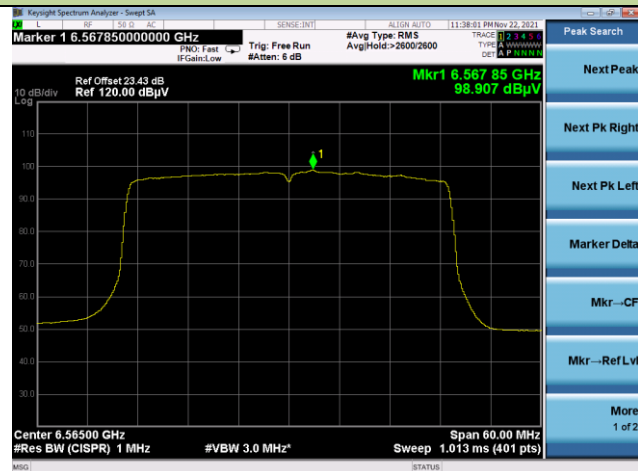

802.11ax-HE40 Power Spectral Density

Channel 03 (5965MHz)

Channel 51 (6205MHz)

Channel 91 (6405MHz)

Channel 99 (6445MHz)

Channel 107 (6485MHz)

Channel 115 (6525MHz)

802.11ax-HE40 Power Spectral Density

Channel 123 (6565MHz)

Channel 147 (6685MHz)

Channel 179 (6845MHz)

Channel 187 (6885MHz)

Channel 195 (6925MHz)

Channel 211 (7005MHz)

802.11ax-HE80 Power Spectral Density

802.11ax-HE80 Power Spectral Density