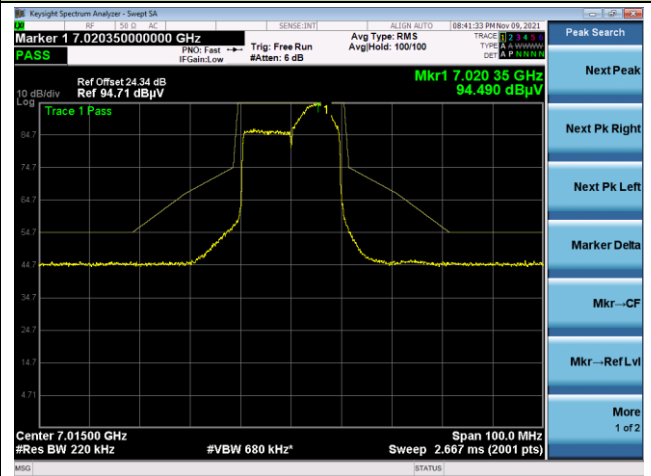

The Reference Level

The Mask Data

802.11ax-HE20
Channel 181 (6855MHz)

Channel 185 (6875MHz)

Channel 189 (6895MHz)

802.11ax-HE20

Channel 213 (7015MHz)

The Reference Level

The Mask Data

Channel 229 (7095MHz)

The Reference Level

The Mask Data

802.11ax-HE40

Channel 03 (5965MHz)

The Reference Level

The Mask Data