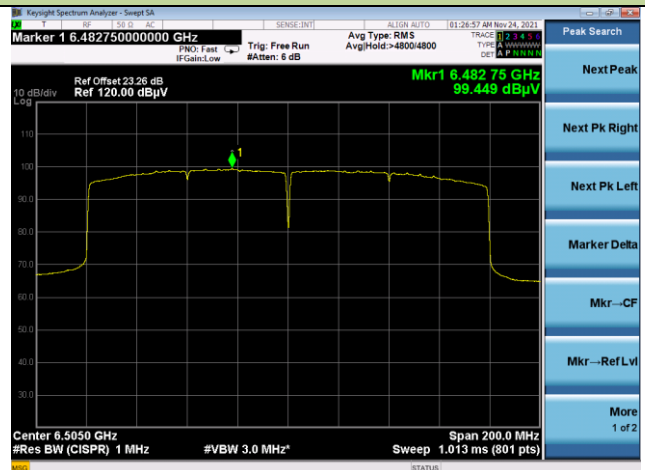

Channel 151 (6705MHz)

Channel 183 (6865MHz)

Channel 199 (6945MHz)

Channel 215 (7025MHz)

802.11ax-HE160 Power Spectral Density

Channel 15 (6025MHz)

Channel 47 (6185MHz)

Channel 79 (6345MHz)

Channel 111 (6505MHz)

Channel 143 (6665MHz)

Channel 175 (6825MHz)

A.5 In-Band Emission Measurement

Test Site	WZ-AC1	Test Engineer	Kin Xia
Test Date	2021/11/09~2021/11/11	Test Mode	N _{SS} =1

802.11ax-HE20

Channel 93 (6415MHz)

The Reference Level

The Mask Data

Channel 97 (6435MHz)

The Reference Level

The Mask Data

Channel 105 (6475MHz)

The Reference Level

The Mask Data