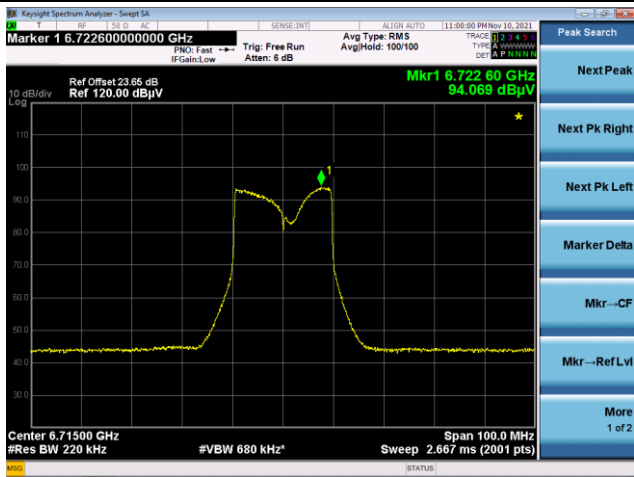

The Reference Level

The Mask Data

Channel 97 (6435MHz)

The Reference Level

The Mask Data

Channel 105 (6475MHz)

The Reference Level

The Mask Data

802.11ax-HE20

Channel 113 (6515MHz)

The Reference Level

The Mask Data

Channel 117 (6535MHz)

The Reference Level

The Mask Data

Channel 157 (6715MHz)

The Reference Level

The Mask Data

802.11ax-HE20
Channel 181 (6855MHz)

Channel 185 (6875MHz)

Channel 189 (6895MHz)

802.11ax-HE20

Channel 213 (7015MHz)

The Reference Level