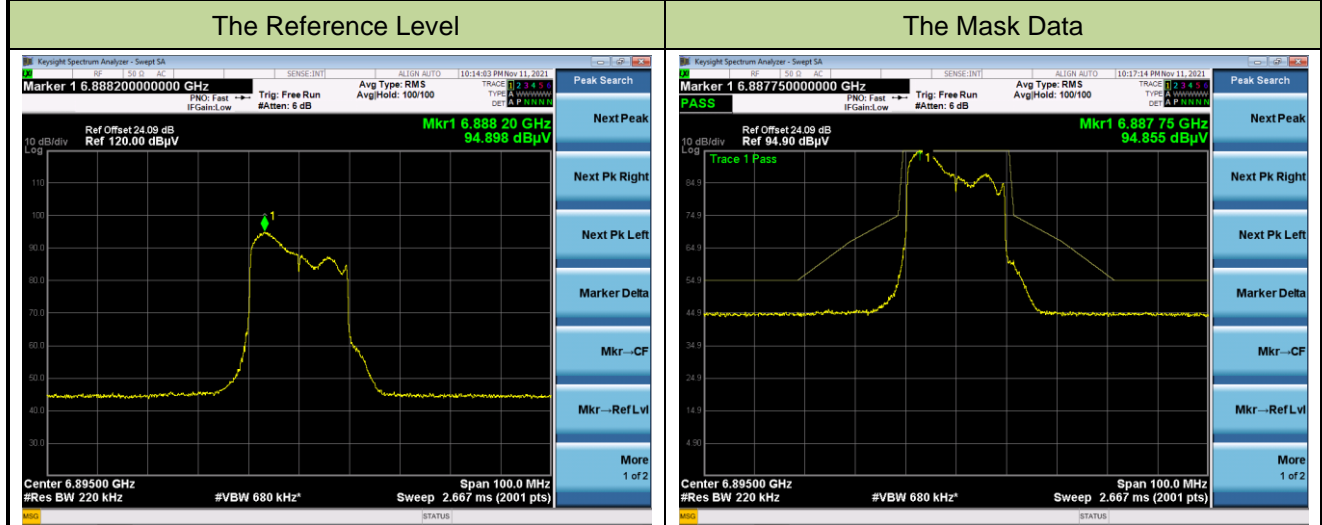

802.11ax-HE20

Channel 113 (6515MHz)

The Reference Level

The Mask Data

Channel 117 (6535MHz)

The Reference Level

The Mask Data

Channel 157 (6715MHz)

The Reference Level

The Mask Data

802.11ax-HE20
Channel 181 (6855MHz)

Channel 185 (6875MHz)

Channel 189 (6895MHz)

802.11ax-HE20

Channel 213 (7015MHz)

The Reference Level

The Mask Data

Channel 229 (7095MHz)

The Reference Level

The Mask Data

802.11ax-HE40

Channel 03 (5965MHz)

The Reference Level

The Mask Data

Channel 51 (6205MHz)

The Reference Level

The Mask Data

Channel 91 (6405MHz)

The Reference Level

The Mask Data