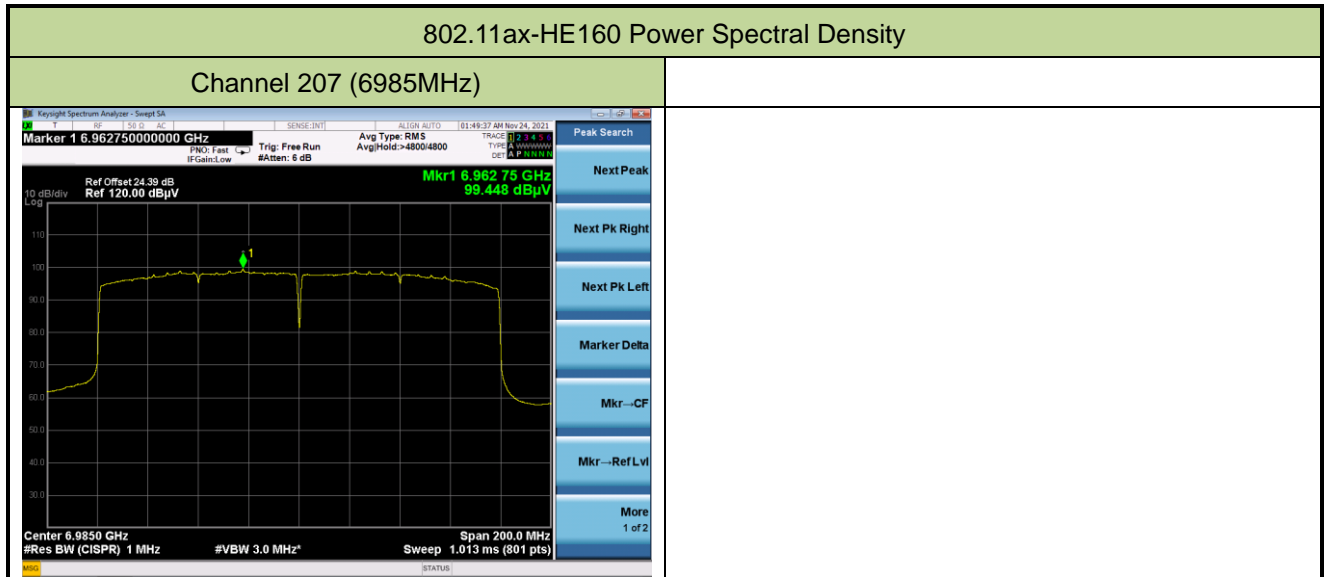

Channel 111 (6505MHz)

Channel 143 (6665MHz)

Channel 175 (6825MHz)

A.5 In-Band Emission Measurement

Test Site	WZ-AC1	Test Engineer	Kin Xia
Test Date	2021/11/09~2021/11/11	Test Mode	N _{SS} =1

802.11ax-HE20

Channel 93 (6415MHz)

The Reference Level

The Mask Data

Channel 97 (6435MHz)

The Reference Level

The Mask Data

Channel 105 (6475MHz)

The Reference Level

The Mask Data