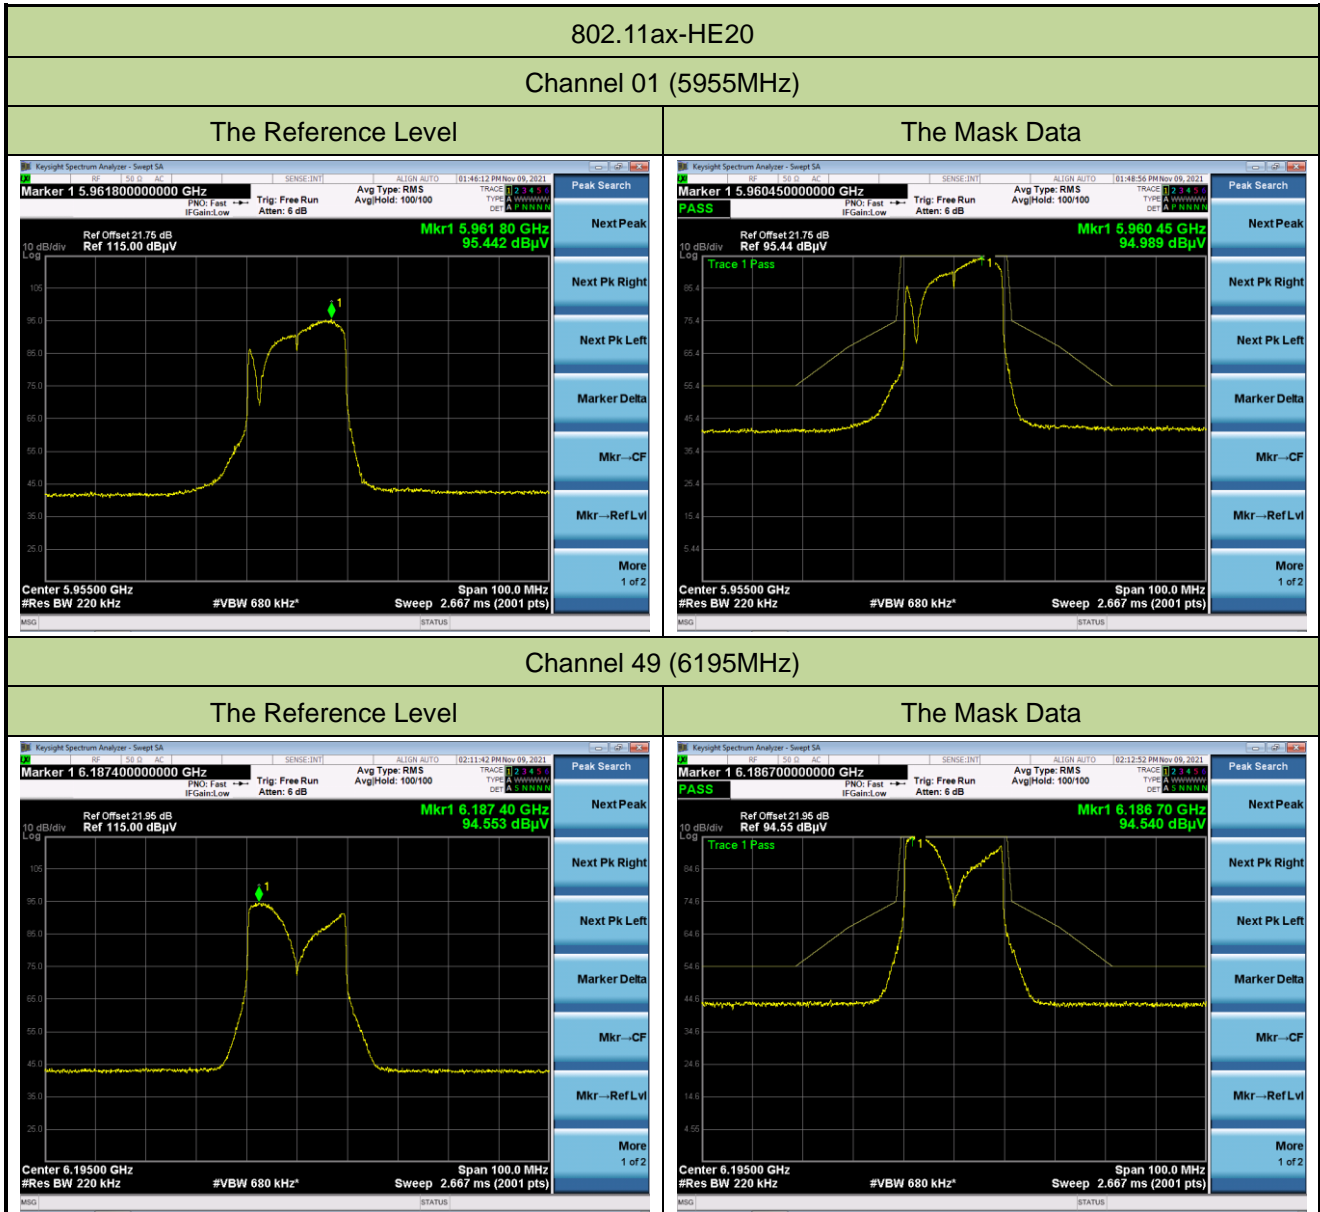

Channel 151 (6705MHz)

Channel 183 (6865MHz)

Channel 199 (6945MHz)

Channel 215 (7025MHz)

802.11ax-HE160 Power Spectral Density

Channel 15 (6025MHz)

Channel 47 (6185MHz)

Channel 79 (6345MHz)

Channel 111 (6505MHz)

Channel 143 (6665MHz)

Channel 175 (6825MHz)

A.5 In-Band Emission Measurement

Test Site	WZ-AC1	Test Engineer	Kin Xia
Test Date	2021/11/09~2021/11/11	Test Mode	N _{SS} =1

802.11ax-HE20

Channel 93 (6415MHz)

The Reference Level

The Mask Data

Channel 97 (6435MHz)

The Reference Level

The Mask Data

Channel 105 (6475MHz)

The Reference Level

The Mask Data

802.11ax-HE20

Channel 113 (6515MHz)

The Reference Level

The Mask Data

Channel 117 (6535MHz)

The Reference Level

The Mask Data

Channel 157 (6715MHz)