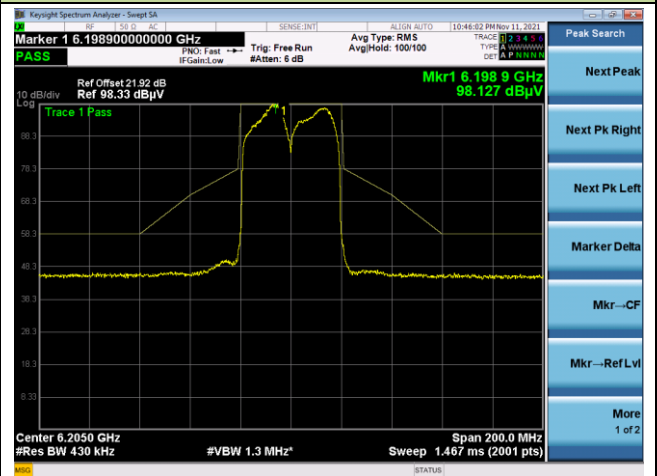

The Reference Level

The Mask Data

802.11ax-HE20
Channel 181 (6855MHz)

Channel 185 (6875MHz)

Channel 189 (6895MHz)

802.11ax-HE20

Channel 213 (7015MHz)

The Reference Level

The Mask Data

Channel 229 (7095MHz)

The Reference Level

The Mask Data

802.11ax-HE40

Channel 03 (5965MHz)

The Reference Level

The Mask Data

Channel 51 (6205MHz)

The Reference Level

The Mask Data

Channel 91 (6405MHz)

The Reference Level

The Mask Data