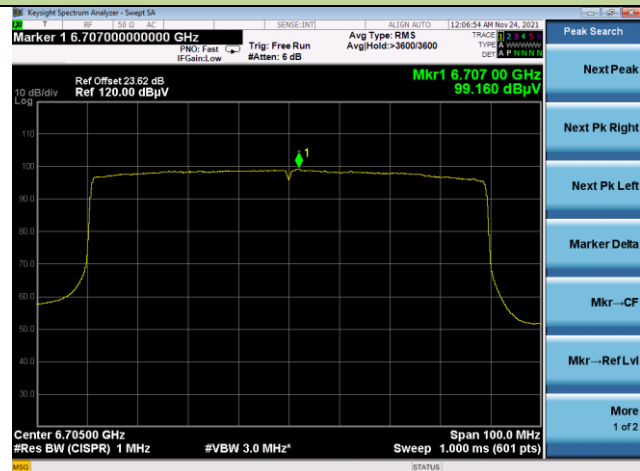

Channel 123 (6565MHz)

Channel 147 (6685MHz)

Channel 179 (6845MHz)

Channel 187 (6885MHz)

Channel 195 (6925MHz)

Channel 211 (7005MHz)

802.11ax-HE80 Power Spectral Density

802.11ax-HE80 Power Spectral Density

Channel 151 (6705MHz)

Channel 183 (6865MHz)

Channel 199 (6945MHz)

Channel 215 (7025MHz)

802.11ax-HE160 Power Spectral Density

Channel 15 (6025MHz)

Channel 47 (6185MHz)

Channel 79 (6345MHz)