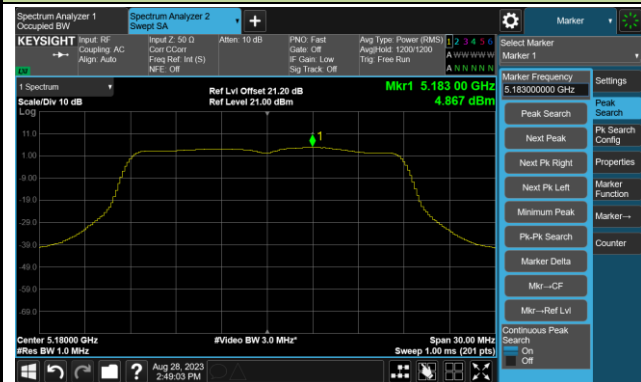

### 802.11a Power Spectral Density- Ant 3

**Channel 36 (5180MHz)**

**Channel 44 (5220MHz)**

**Channel 48 (5240MHz)**

**Channel 52 (5260MHz)**

**Channel 60 (5300MHz)**

**Channel 64 (5320MHz)**

## 802.11ac-VHT20 Power Spectral Density- Ant 3

Channel 36 (5180MHz)

Channel 44 (5220MHz)

Channel 48 (5240MHz)

Channel 52 (5260MHz)

Channel 60 (5300MHz)

Channel 64 (5320MHz)

802.11ac-VHT20 Power Spectral Density- Ant 3