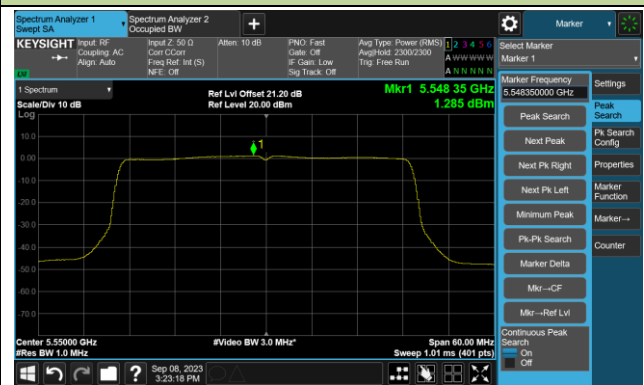

## 802.11ax-HE40 Power Spectral Density- Ant 2

Channel 38 (5190MHz)

Channel 46 (5230MHz)

Channel 54 (5270MHz)

Channel 62 (5310MHz)

Channel 102 (5510MHz)

Channel 110 (5550MHz)

802.11ax-HE40 Power Spectral Density- Ant 2

Channel 134 (5670MHz)

Channel 142(5710MHz)

Channel 151 (5755MHz)

Channel 159 (5795MHz)