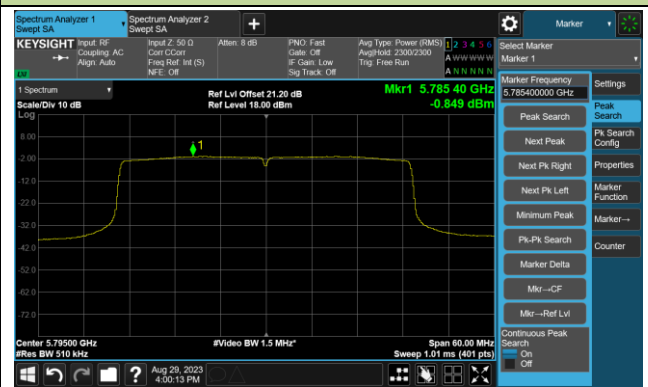

Channel 134 (5670MHz)

Channel 142(5710MHz)

Channel 151 (5755MHz)

Channel 159 (5795MHz)

## 802.11ax-HE80 Power Spectral Density- Ant 2

Channel 42 (5210MHz)

Channel 58 (5290MHz)

Channel 106 (5530MHz)

Channel 122 (5610MHz)

Channel 138 (5690MHz)

Channel 155 (5775MHz)

802.11ax-HE80+80 Power Spectral Density- Ant 2