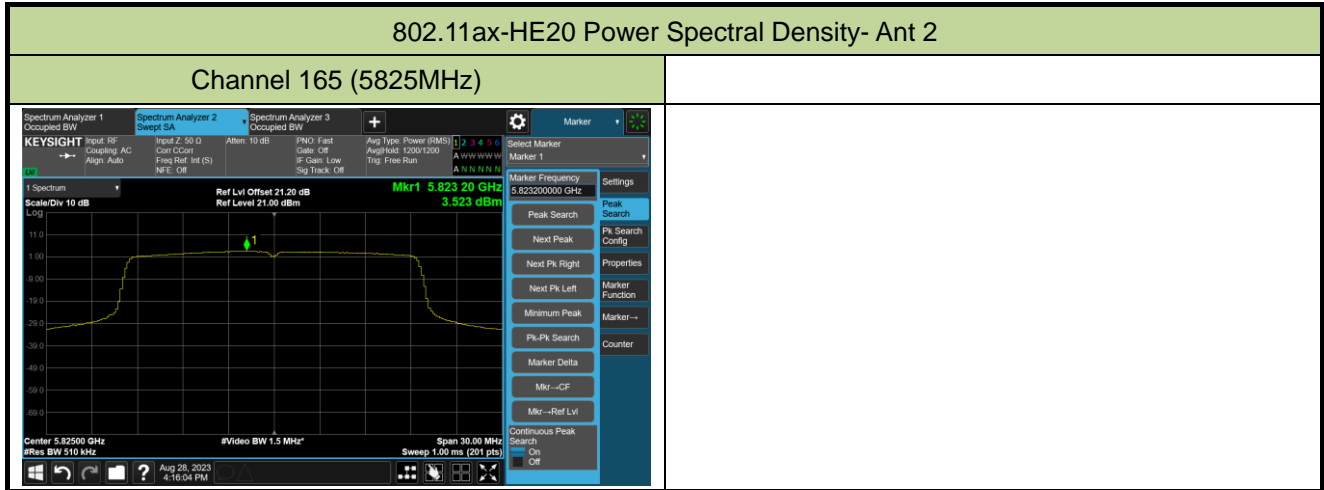

Channel 116 (5580MHz)

Channel 140 (5700MHz)

Channel 144(5720MHz)

Channel 149 (5745MHz)

Channel 157 (5785MHz)