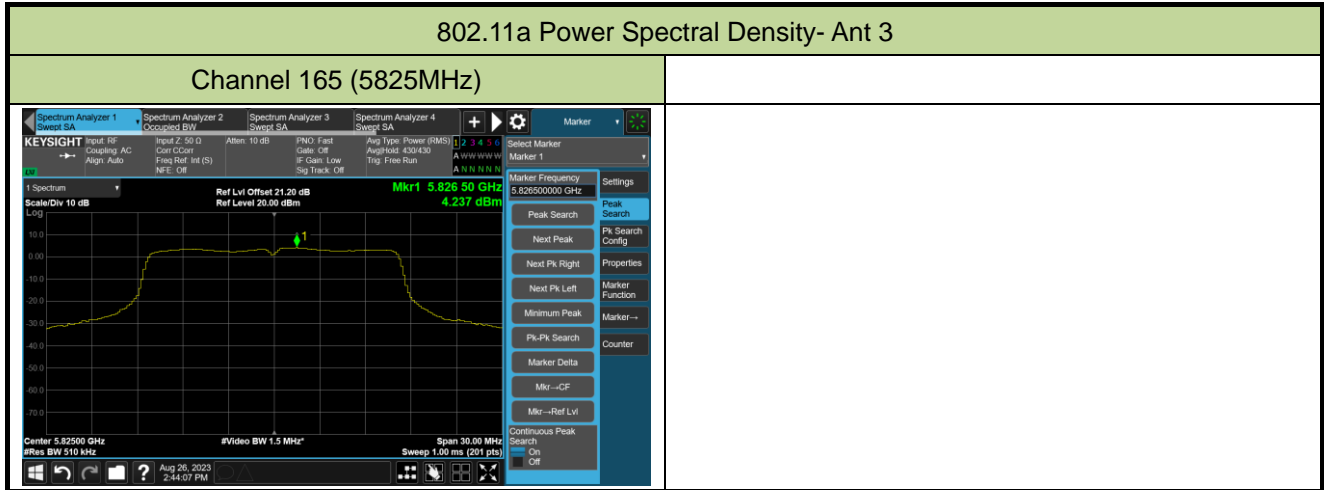

### 802.11a Power Spectral Density- Ant 3

**Channel 36 (5180MHz)**

**Channel 44 (5220MHz)**

**Channel 48 (5240MHz)**

**Channel 52 (5260MHz)**

**Channel 60 (5300MHz)**

**Channel 64 (5320MHz)**

## 802.11ac-VHT20 Power Spectral Density- Ant 3

Channel 36 (5180MHz)

Channel 44 (5220MHz)

Channel 48 (5240MHz)

Channel 52 (5260MHz)

Channel 60 (5300MHz)

Channel 64 (5320MHz)

802.11ac-VHT20 Power Spectral Density- Ant 3