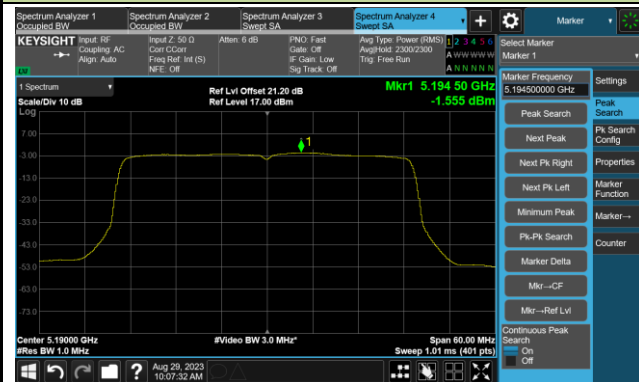

Channel 116 (5580MHz)

Channel 140 (5700MHz)

Channel 144(5720MHz)

Channel 149 (5745MHz)

Channel 157 (5785MHz)

## 802.11ax-HE40 Power Spectral Density- Ant 2

Channel 38 (5190MHz)

Channel 46 (5230MHz)

Channel 54 (5270MHz)

Channel 62 (5310MHz)

Channel 102 (5510MHz)

Channel 110 (5550MHz)

802.11ax-HE40 Power Spectral Density- Ant 2