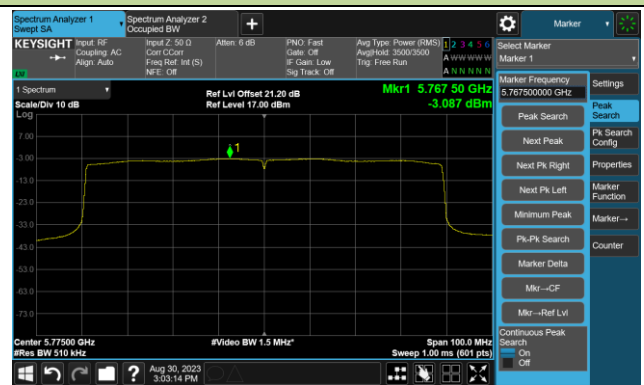

## 802.11ax-HE80 Power Spectral Density- Ant 2

Channel 42 (5210MHz)

Channel 58 (5290MHz)

Channel 106 (5530MHz)

Channel 122 (5610MHz)

Channel 138 (5690MHz)

Channel 155 (5775MHz)

802.11ax-HE80+80 Power Spectral Density- Ant 2

Channel 58 (5290MHz)

Channel 122 (5610MHz)