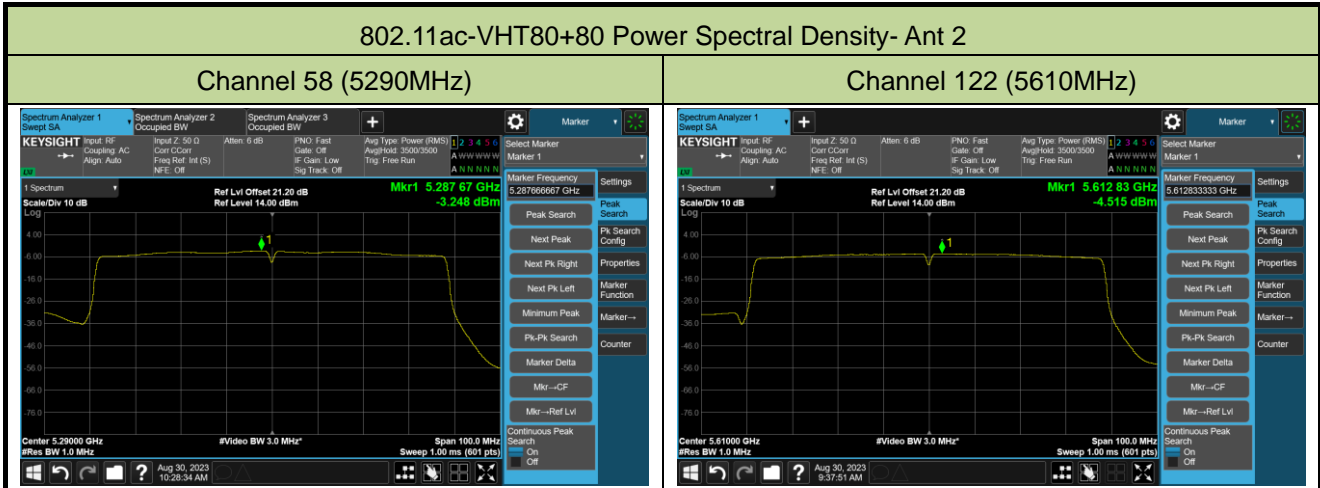

802.11ac-VHT80 Power Spectral Density- Ant 2

Channel 42 (5210MHz)

Channel 58 (5290MHz)

Channel 106 (5530MHz)

Channel 122 (5610MHz)

Channel 138 (5690MHz)

Channel 155 (5775MHz)

802.11ax-HE20 Power Spectral Density- Ant 2

Channel 36 (5180MHz)

Channel 44 (5220MHz)

Channel 48 (5240MHz)

Channel 52 (5260MHz)

Channel 60 (5300MHz)

Channel 64 (5320MHz)

802.11ax-HE20 Power Spectral Density- Ant 2

Channel 100 (5500MHz)