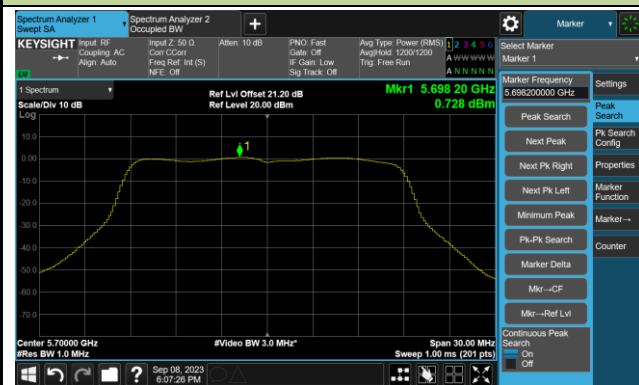

Channel 140 (5700MHz)