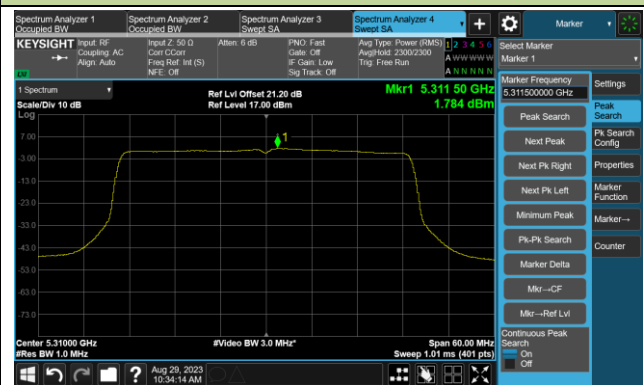

## 802.11ax-HE40 Power Spectral Density- Ant 2

Channel 38 (5190MHz)

Channel 46 (5230MHz)

Channel 54 (5270MHz)

Channel 62 (5310MHz)

Channel 102 (5510MHz)

Channel 110 (5550MHz)

802.11ax-HE40 Power Spectral Density- Ant 2

Channel 134 (5670MHz)

Channel 142(5710MHz)

Channel 151 (5755MHz)

Channel 159 (5795MHz)