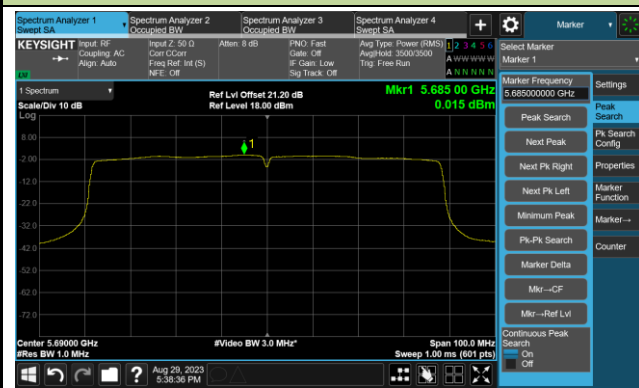

802.11ac-VHT80 Power Spectral Density- Ant 2

Channel 42 (5210MHz)

Channel 58 (5290MHz)

Channel 106 (5530MHz)

Channel 122 (5610MHz)

Channel 138 (5690MHz)

Channel 155 (5775MHz)

802.11ax-HE20 Power Spectral Density- Ant 2

Channel 36 (5180MHz)

Channel 44 (5220MHz)

Channel 48 (5240MHz)

Channel 52 (5260MHz)

Channel 60 (5300MHz)

Channel 64 (5320MHz)

802.11ax-HE20 Power Spectral Density- Ant 2

Channel 100 (5500MHz)