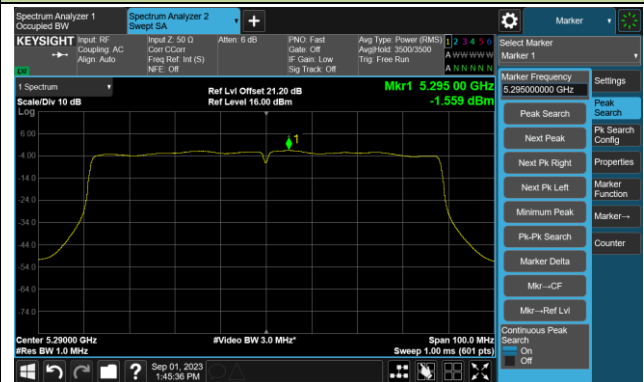

802.11ac-VHT80 Power Spectral Density- Ant 2

Channel 42 (5210MHz)

Channel 58 (5290MHz)

Channel 106 (5530MHz)

Channel 122 (5610MHz)

Channel 138 (5690MHz)

Channel 155 (5775MHz)

802.11ax-HE20 Power Spectral Density- Ant 2