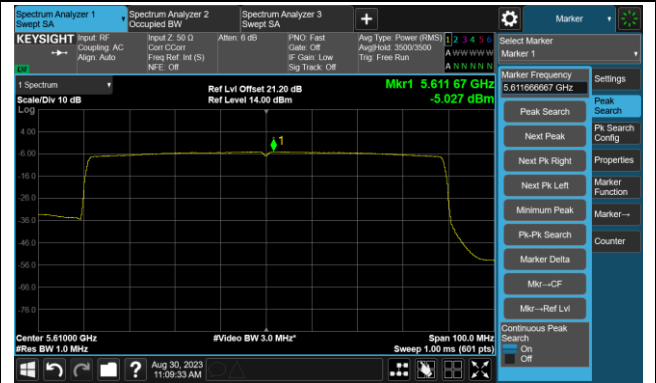

## 802.11ax-HE80 Power Spectral Density- Ant 2

Channel 42 (5210MHz)

Channel 58 (5290MHz)

Channel 106 (5530MHz)

Channel 122 (5610MHz)

Channel 138 (5690MHz)

Channel 155 (5775MHz)

802.11ax-HE80+80 Power Spectral Density- Ant 2

Channel 58 (5290MHz)

Channel 122 (5610MHz)