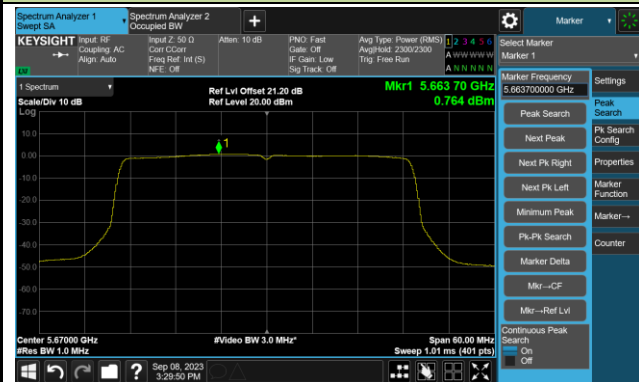

## 802.11ax-HE40 Power Spectral Density- Ant 2

Channel 38 (5190MHz)

Channel 46 (5230MHz)

Channel 54 (5270MHz)

Channel 62 (5310MHz)

Channel 102 (5510MHz)

Channel 110 (5550MHz)

802.11ax-HE40 Power Spectral Density- Ant 2

Channel 134 (5670MHz)

Channel 142(5710MHz)

Channel 151 (5755MHz)

Channel 159 (5795MHz)