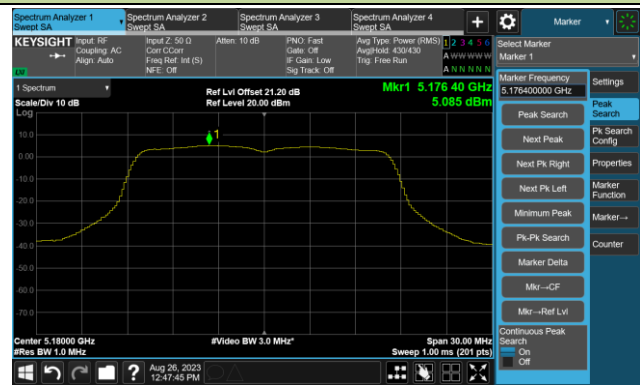

802.11a Power Spectral Density- Ant 3

Channel 36 (5180MHz)