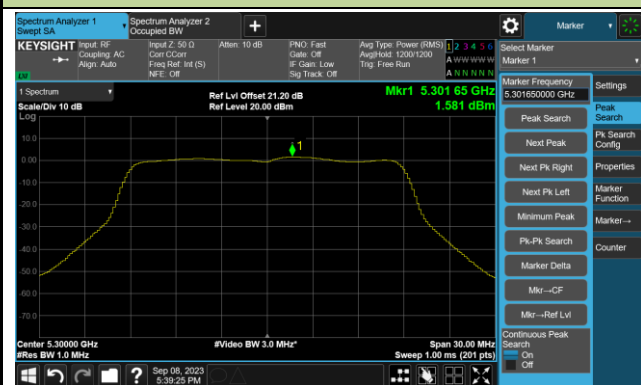

### 802.11a Power Spectral Density- Ant 3

**Channel 36 (5180MHz)**

**Channel 44 (5220MHz)**

**Channel 48 (5240MHz)**

**Channel 52 (5260MHz)**

**Channel 60 (5300MHz)**

**Channel 64 (5320MHz)**

## 802.11ac-VHT20 Power Spectral Density- Ant 3

Channel 36 (5180MHz)

Channel 44 (5220MHz)

Channel 48 (5240MHz)

Channel 52 (5260MHz)

Channel 60 (5300MHz)

Channel 64 (5320MHz)

802.11ac-VHT20 Power Spectral Density- Ant 3

Channel 100 (5500MHz)

Channel 116 (5580MHz)

Channel 140 (5700MHz)

Channel 144(5720MHz)

Channel 149 (5745MHz)

Channel 157 (5785MHz)