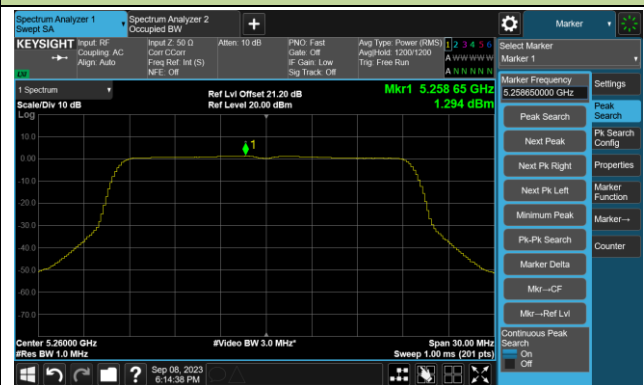

Channel 36 (5180MHz)

Channel 44 (5220MHz)

Channel 48 (5240MHz)

Channel 52 (5260MHz)

Channel 60 (5300MHz)

Channel 64 (5320MHz)

802.11ax-HE20 Power Spectral Density- Ant 2

Channel 100 (5500MHz)

Channel 116 (5580MHz)

Channel 140 (5700MHz)

Channel 144(5720MHz)

Channel 149 (5745MHz)

Channel 157 (5785MHz)