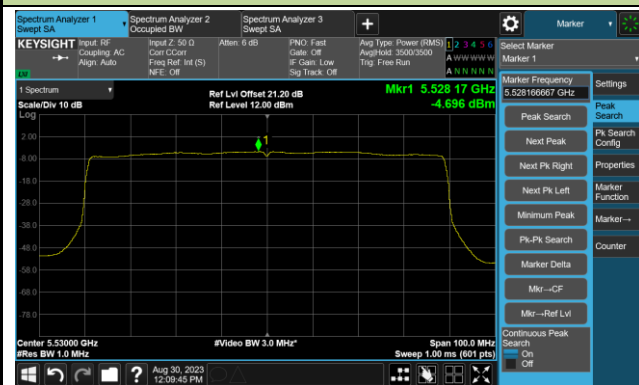

## 802.11ax-HE80 Power Spectral Density- Ant 2

Channel 42 (5210MHz)

Channel 58 (5290MHz)

Channel 106 (5530MHz)

Channel 122 (5610MHz)

Channel 138 (5690MHz)

Channel 155 (5775MHz)

802.11ax-HE80+80 Power Spectral Density- Ant 2

Channel 58 (5290MHz)

Channel 122 (5610MHz)