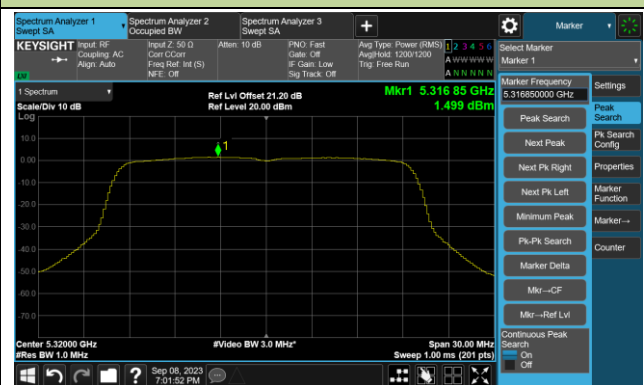

Channel 36 (5180MHz)

Channel 44 (5220MHz)

Channel 48 (5240MHz)

Channel 52 (5260MHz)

Channel 60 (5300MHz)

Channel 64 (5320MHz)

802.11ax-HE20 Power Spectral Density- Ant 2

Channel 100 (5500MHz)

Channel 116 (5580MHz)

Channel 140 (5700MHz)

Channel 144(5720MHz)

Channel 149 (5745MHz)

Channel 157 (5785MHz)