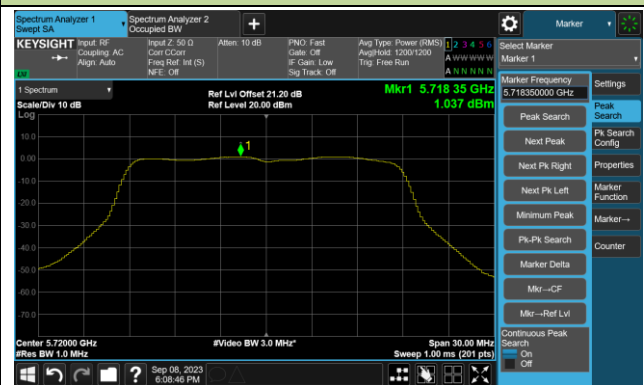

## 802.11ac-VHT20 Power Spectral Density- Ant 3

Channel 36 (5180MHz)

Channel 44 (5220MHz)

Channel 48 (5240MHz)

Channel 52 (5260MHz)

Channel 60 (5300MHz)

Channel 64 (5320MHz)

802.11ac-VHT20 Power Spectral Density- Ant 3

Channel 100 (5500MHz)

Channel 116 (5580MHz)

Channel 140 (5700MHz)

Channel 144(5720MHz)

Channel 149 (5745MHz)

Channel 157 (5785MHz)

### 802.11ac-VHT20 Power Spectral Density- Ant 3