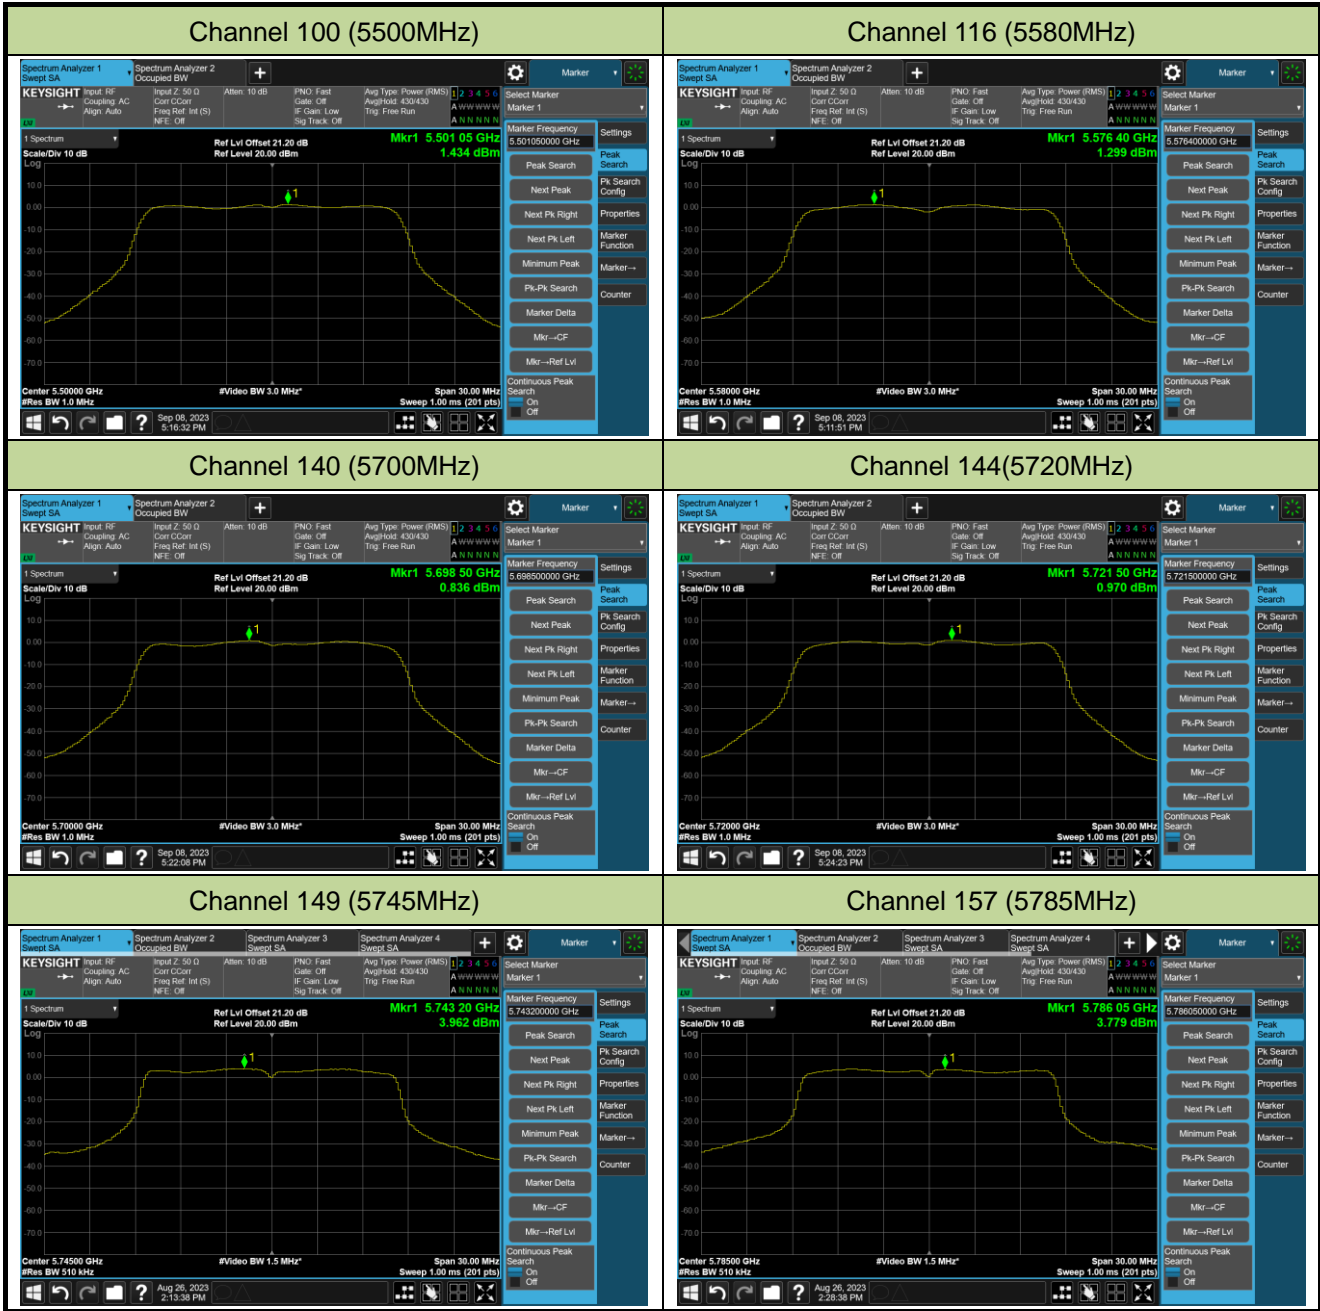

Channel 58 (5290MHz)

Channel 122 (5610MHz)

### 802.11a Power Spectral Density- Ant 3

**Channel 36 (5180MHz)**

**Channel 44 (5220MHz)**

**Channel 48 (5240MHz)**

**Channel 52 (5260MHz)**

**Channel 60 (5300MHz)**

**Channel 64 (5320MHz)**

## 802.11ac-VHT20 Power Spectral Density- Ant 3

Channel 36 (5180MHz)

Channel 44 (5220MHz)

Channel 48 (5240MHz)

Channel 52 (5260MHz)

Channel 60 (5300MHz)

Channel 64 (5320MHz)

802.11ac-VHT20 Power Spectral Density- Ant 3