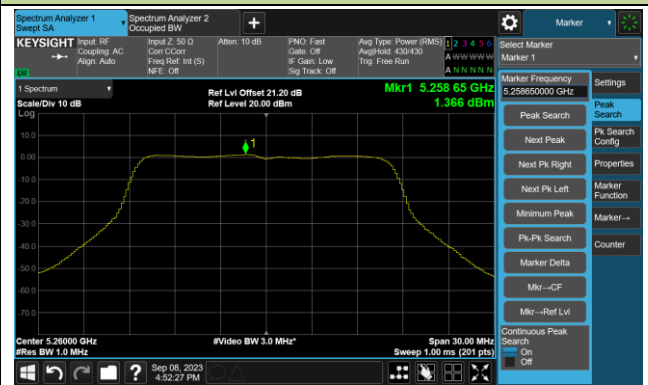

Channel 58 (5290MHz)

Channel 122 (5610MHz)

### 802.11a Power Spectral Density- Ant 3

**Channel 36 (5180MHz)**

**Channel 44 (5220MHz)**

**Channel 48 (5240MHz)**

**Channel 52 (5260MHz)**

**Channel 60 (5300MHz)**

**Channel 64 (5320MHz)**

## 802.11ac-VHT20 Power Spectral Density- Ant 3

Channel 36 (5180MHz)

Channel 44 (5220MHz)

Channel 48 (5240MHz)

Channel 52 (5260MHz)

Channel 60 (5300MHz)

Channel 64 (5320MHz)

802.11ac-VHT20 Power Spectral Density- Ant 3