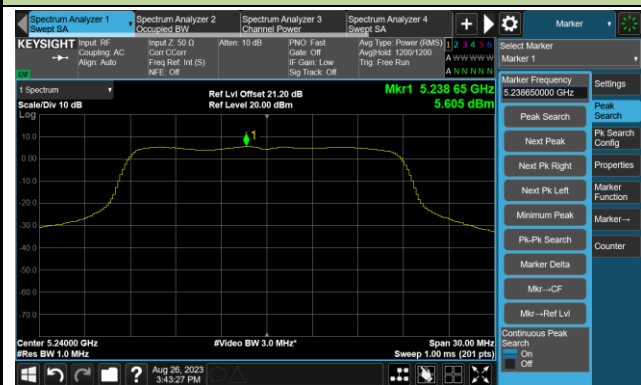

### 802.11a Power Spectral Density- Ant 3

**Channel 36 (5180MHz)**

**Channel 44 (5220MHz)**

**Channel 48 (5240MHz)**

**Channel 52 (5260MHz)**

**Channel 60 (5300MHz)**

**Channel 64 (5320MHz)**

## 802.11ac-VHT20 Power Spectral Density- Ant 3

Channel 36 (5180MHz)

Channel 44 (5220MHz)

Channel 48 (5240MHz)

Channel 52 (5260MHz)

Channel 60 (5300MHz)

Channel 64 (5320MHz)

802.11ac-VHT20 Power Spectral Density- Ant 3

Channel 100 (5500MHz)

Channel 116 (5580MHz)

Channel 140 (5700MHz)

Channel 144(5720MHz)

Channel 149 (5745MHz)

Channel 157 (5785MHz)