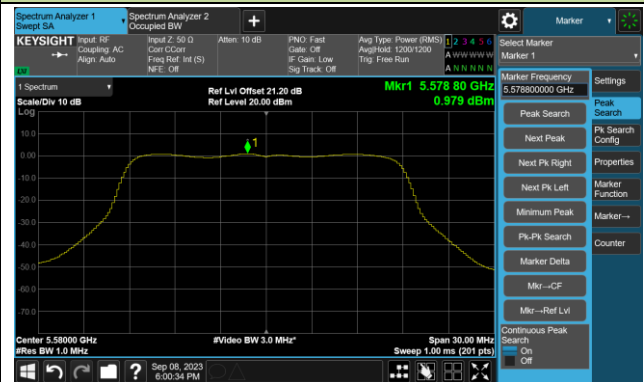

Channel 116 (5580MHz)