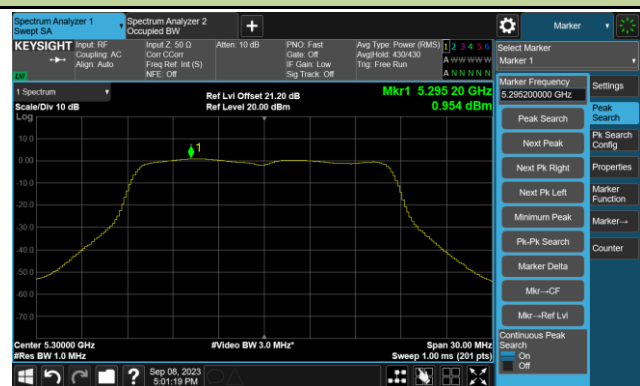

Channel 58 (5290MHz)

Channel 122 (5610MHz)

### 802.11a Power Spectral Density- Ant 3

**Channel 36 (5180MHz)**

**Channel 44 (5220MHz)**

**Channel 48 (5240MHz)**

**Channel 52 (5260MHz)**

**Channel 60 (5300MHz)**

**Channel 64 (5320MHz)**

## 802.11ac-VHT20 Power Spectral Density- Ant 3

Channel 36 (5180MHz)

Channel 44 (5220MHz)

Channel 48 (5240MHz)

Channel 52 (5260MHz)

Channel 60 (5300MHz)

Channel 64 (5320MHz)

802.11ac-VHT20 Power Spectral Density- Ant 3