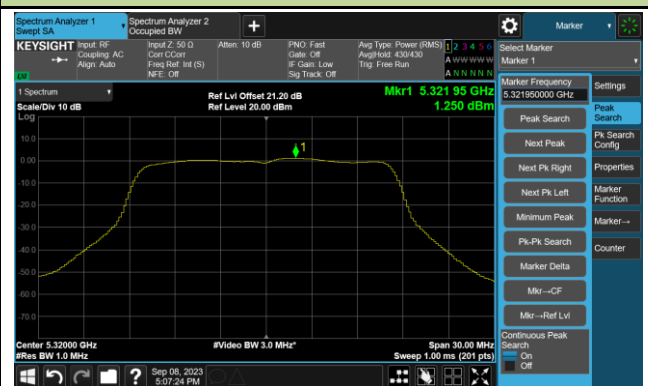

Channel 58 (5290MHz)

Channel 122 (5610MHz)

### 802.11a Power Spectral Density- Ant 3

**Channel 36 (5180MHz)**

**Channel 44 (5220MHz)**

**Channel 48 (5240MHz)**

**Channel 52 (5260MHz)**

**Channel 60 (5300MHz)**

**Channel 64 (5320MHz)**

## 802.11ac-VHT20 Power Spectral Density- Ant 3

Channel 36 (5180MHz)

Channel 44 (5220MHz)

Channel 48 (5240MHz)

Channel 52 (5260MHz)

Channel 60 (5300MHz)

Channel 64 (5320MHz)

802.11ac-VHT20 Power Spectral Density- Ant 3