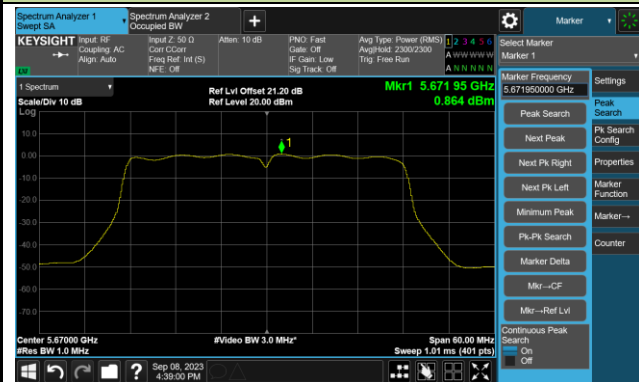

#### Channel 165 (5825MHz)

## 802.11ac-VHT40 Power Spectral Density- Ant 3

Channel 38 (5190MHz)

Channel 46 (5230MHz)

Channel 54 (5270MHz)

Channel 62 (5310MHz)

Channel 102 (5510MHz)

Channel 110 (5550MHz)

802.11ac-VHT40 Power Spectral Density- Ant 3

Channel 134 (5670MHz)

Channel 142(5710MHz)

Channel 151 (5755MHz)

Channel 159 (5795MHz)