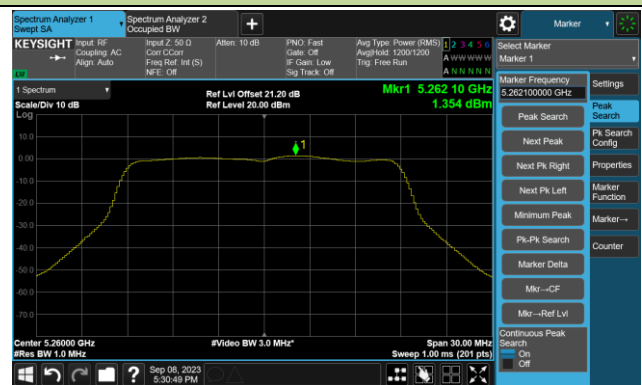

### 802.11a Power Spectral Density- Ant 3

**Channel 36 (5180MHz)**

**Channel 44 (5220MHz)**

**Channel 48 (5240MHz)**

**Channel 52 (5260MHz)**

**Channel 60 (5300MHz)**

**Channel 64 (5320MHz)**

## 802.11ac-VHT20 Power Spectral Density- Ant 3

Channel 36 (5180MHz)

Channel 44 (5220MHz)

Channel 48 (5240MHz)

Channel 52 (5260MHz)

Channel 60 (5300MHz)

Channel 64 (5320MHz)

802.11ac-VHT20 Power Spectral Density- Ant 3

Channel 100 (5500MHz)

Channel 116 (5580MHz)

Channel 140 (5700MHz)

Channel 144(5720MHz)

Channel 149 (5745MHz)

Channel 157 (5785MHz)