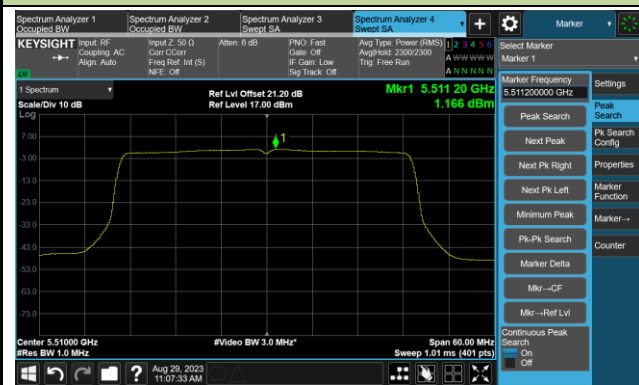

## 802.11ax-HE40 Power Spectral Density- Ant 2

Channel 38 (5190MHz)

Channel 46 (5230MHz)

Channel 54 (5270MHz)

Channel 62 (5310MHz)

Channel 102 (5510MHz)

Channel 110 (5550MHz)

802.11ax-HE40 Power Spectral Density- Ant 2

Channel 134 (5670MHz)

Channel 142(5710MHz)

Channel 151 (5755MHz)

Channel 159 (5795MHz)