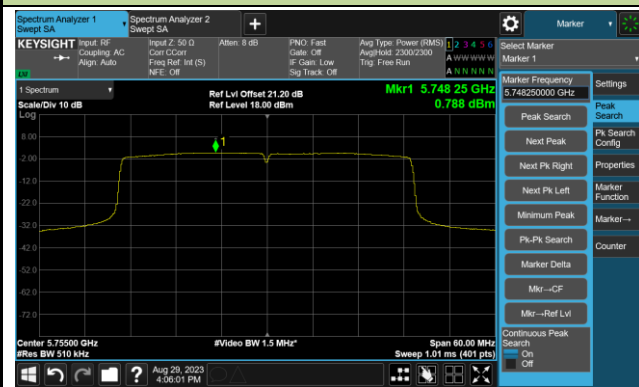

## 802.11ax-HE40 Power Spectral Density- Ant 2

Channel 38 (5190MHz)

Channel 46 (5230MHz)

Channel 54 (5270MHz)

Channel 62 (5310MHz)

Channel 102 (5510MHz)

Channel 110 (5550MHz)

802.11ax-HE40 Power Spectral Density- Ant 2

Channel 134 (5670MHz)

Channel 142(5710MHz)

Channel 151 (5755MHz)

Channel 159 (5795MHz)