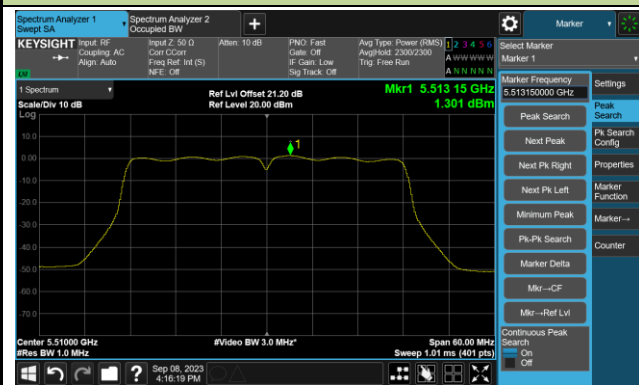

#### Channel 165 (5825MHz)

## 802.11ac-VHT40 Power Spectral Density- Ant 3

Channel 38 (5190MHz)

Channel 46 (5230MHz)

Channel 54 (5270MHz)

Channel 62 (5310MHz)

Channel 102 (5510MHz)

Channel 110 (5550MHz)

802.11ac-VHT40 Power Spectral Density- Ant 3

Channel 134 (5670MHz)

Channel 142(5710MHz)

Channel 151 (5755MHz)

Channel 159 (5795MHz)