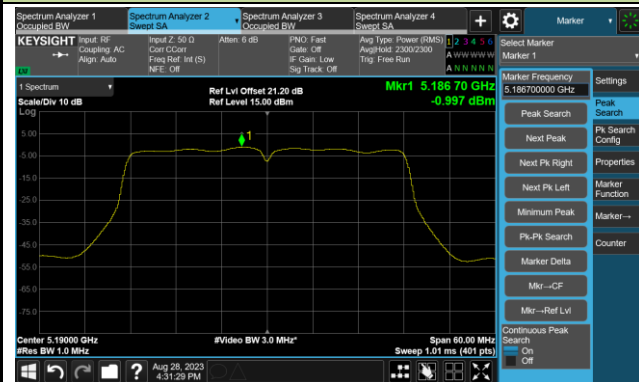

802.11ac-VHT40 Power Spectral Density- Ant 3

Channel 38 (5190MHz)