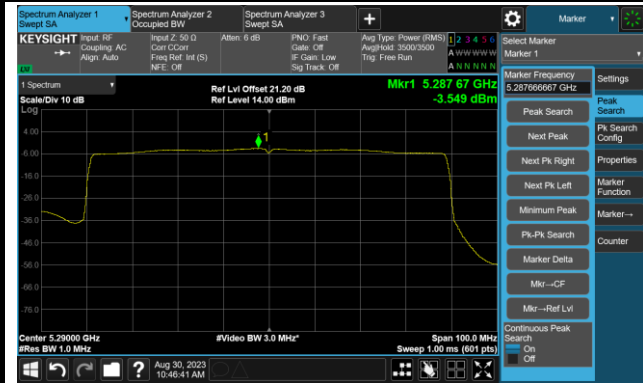

## 802.11ax-HE80 Power Spectral Density- Ant 2

Channel 42 (5210MHz)

Channel 58 (5290MHz)

Channel 106 (5530MHz)

Channel 122 (5610MHz)

Channel 138 (5690MHz)

Channel 155 (5775MHz)

802.11ax-HE80+80 Power Spectral Density- Ant 2

Channel 58 (5290MHz)

Channel 122 (5610MHz)