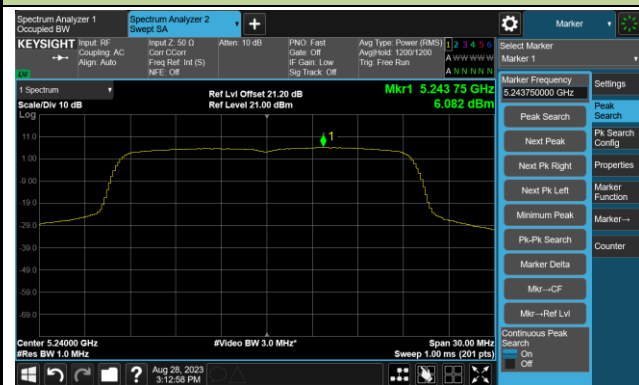

802.11ac-VHT80 Power Spectral Density- Ant 2

Channel 42 (5210MHz)

Channel 58 (5290MHz)

Channel 106 (5530MHz)

Channel 122 (5610MHz)

Channel 138 (5690MHz)

Channel 155 (5775MHz)

802.11ax-HE20 Power Spectral Density- Ant 2

Channel 36 (5180MHz)

Channel 44 (5220MHz)

Channel 48 (5240MHz)

Channel 52 (5260MHz)

Channel 60 (5300MHz)

Channel 64 (5320MHz)

802.11ax-HE20 Power Spectral Density- Ant 2

Channel 100 (5500MHz)