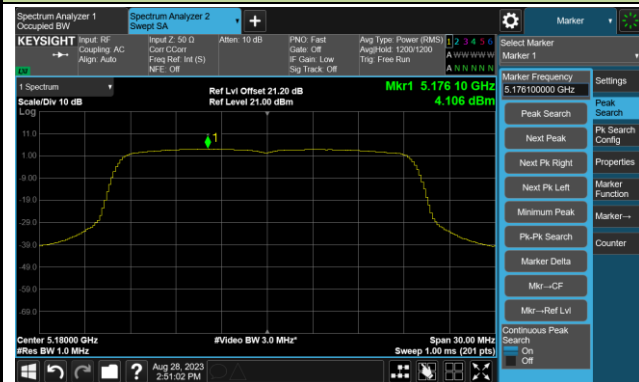

802.11ac-VHT80 Power Spectral Density- Ant 2

Channel 42 (5210MHz)

Channel 58 (5290MHz)

Channel 106 (5530MHz)

Channel 122 (5610MHz)

Channel 138 (5690MHz)

Channel 155 (5775MHz)

802.11ax-HE20 Power Spectral Density- Ant 2

Channel 36 (5180MHz)

Channel 44 (5220MHz)

Channel 48 (5240MHz)

Channel 52 (5260MHz)

Channel 60 (5300MHz)

Channel 64 (5320MHz)

802.11ax-HE20 Power Spectral Density- Ant 2

Channel 100 (5500MHz)