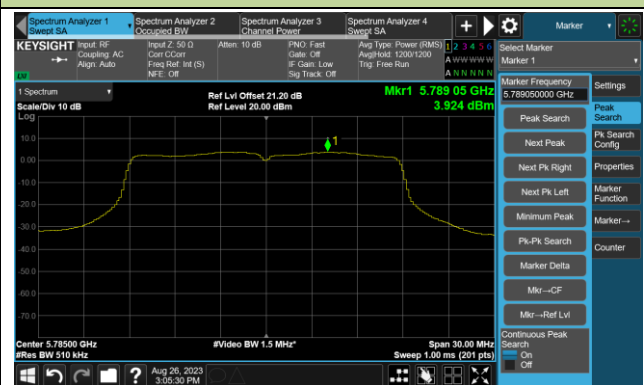

## 802.11ac-VHT20 Power Spectral Density- Ant 3

Channel 36 (5180MHz)

Channel 44 (5220MHz)

Channel 48 (5240MHz)

Channel 52 (5260MHz)

Channel 60 (5300MHz)

Channel 64 (5320MHz)

802.11ac-VHT20 Power Spectral Density- Ant 3

Channel 100 (5500MHz)

Channel 116 (5580MHz)

Channel 140 (5700MHz)

Channel 144(5720MHz)

Channel 149 (5745MHz)

Channel 157 (5785MHz)

### 802.11ac-VHT20 Power Spectral Density- Ant 3