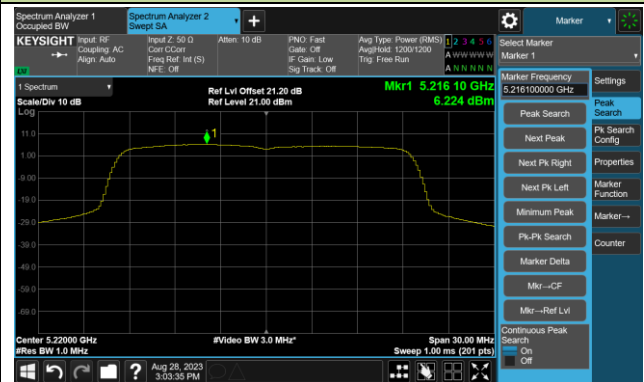

802.11ac-VHT80 Power Spectral Density- Ant 2

Channel 42 (5210MHz)

Channel 58 (5290MHz)

Channel 106 (5530MHz)

Channel 122 (5610MHz)

Channel 138 (5690MHz)

Channel 155 (5775MHz)

802.11ax-HE20 Power Spectral Density- Ant 2

Channel 36 (5180MHz)

Channel 44 (5220MHz)

Channel 48 (5240MHz)

Channel 52 (5260MHz)

Channel 60 (5300MHz)

Channel 64 (5320MHz)

802.11ax-HE20 Power Spectral Density- Ant 2

Channel 100 (5500MHz)