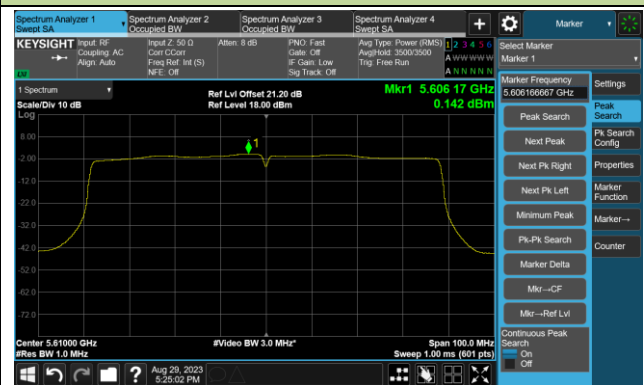

802.11ac-VHT80 Power Spectral Density- Ant 2

Channel 42 (5210MHz)

Channel 58 (5290MHz)

Channel 106 (5530MHz)

Channel 122 (5610MHz)

Channel 138 (5690MHz)

Channel 155 (5775MHz)

802.11ax-HE20 Power Spectral Density- Ant 2

Channel 36 (5180MHz)

Channel 44 (5220MHz)

Channel 48 (5240MHz)

Channel 52 (5260MHz)

Channel 60 (5300MHz)

Channel 64 (5320MHz)

802.11ax-HE20 Power Spectral Density- Ant 2

Channel 100 (5500MHz)