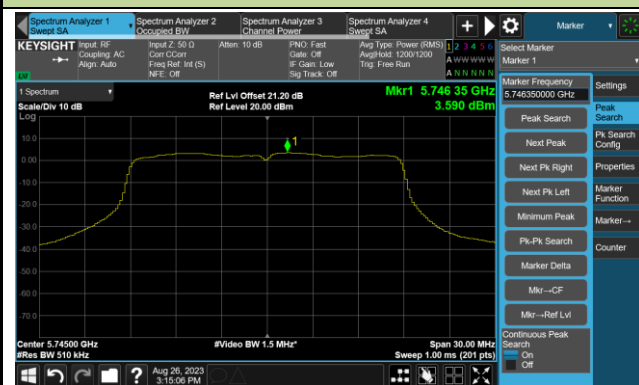

## 802.11ac-VHT20 Power Spectral Density- Ant 3

Channel 36 (5180MHz)

Channel 44 (5220MHz)

Channel 48 (5240MHz)

Channel 52 (5260MHz)

Channel 60 (5300MHz)

Channel 64 (5320MHz)

802.11ac-VHT20 Power Spectral Density- Ant 3

Channel 100 (5500MHz)

Channel 116 (5580MHz)

Channel 140 (5700MHz)

Channel 144(5720MHz)

Channel 149 (5745MHz)

Channel 157 (5785MHz)

### 802.11ac-VHT20 Power Spectral Density- Ant 3