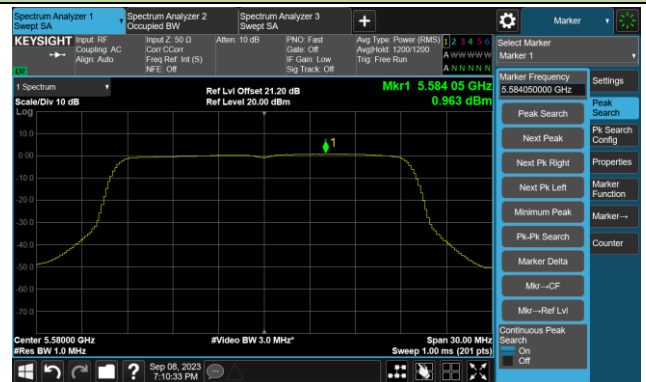

802.11ac-VHT80 Power Spectral Density- Ant 2

Channel 42 (5210MHz)

Channel 58 (5290MHz)

Channel 106 (5530MHz)

Channel 122 (5610MHz)

Channel 138 (5690MHz)

Channel 155 (5775MHz)

802.11ax-HE20 Power Spectral Density- Ant 2

Channel 36 (5180MHz)

Channel 44 (5220MHz)

Channel 48 (5240MHz)

Channel 52 (5260MHz)

Channel 60 (5300MHz)

Channel 64 (5320MHz)

802.11ax-HE20 Power Spectral Density- Ant 2

Channel 100 (5500MHz)

Channel 116 (5580MHz)

Channel 140 (5700MHz)

Channel 144(5720MHz)

Channel 149 (5745MHz)

Channel 157 (5785MHz)