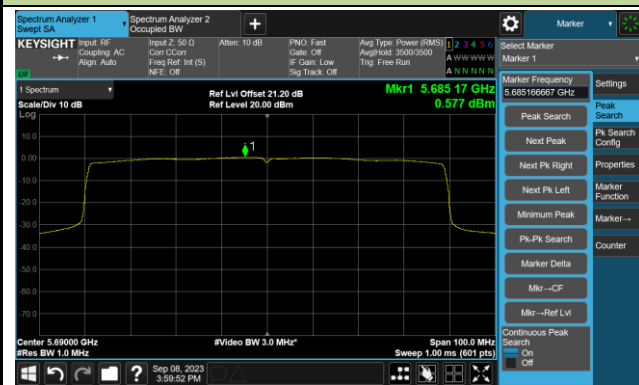

## 802.11ax-HE80 Power Spectral Density- Ant 2

Channel 42 (5210MHz)

Channel 58 (5290MHz)

Channel 106 (5530MHz)

Channel 122 (5610MHz)

Channel 138 (5690MHz)

Channel 155 (5775MHz)

802.11ax-HE80+80 Power Spectral Density- Ant 2

Channel 58 (5290MHz)

Channel 122 (5610MHz)