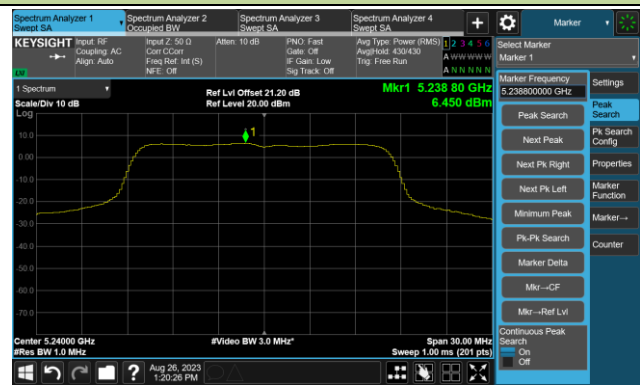

Channel 58 (5290MHz)

Channel 122 (5610MHz)

### 802.11a Power Spectral Density- Ant 3

**Channel 36 (5180MHz)**

**Channel 44 (5220MHz)**

**Channel 48 (5240MHz)**

**Channel 52 (5260MHz)**

**Channel 60 (5300MHz)**

**Channel 64 (5320MHz)**

## 802.11ac-VHT20 Power Spectral Density- Ant 3

Channel 36 (5180MHz)

Channel 44 (5220MHz)

Channel 48 (5240MHz)

Channel 52 (5260MHz)

Channel 60 (5300MHz)

Channel 64 (5320MHz)

802.11ac-VHT20 Power Spectral Density- Ant 3