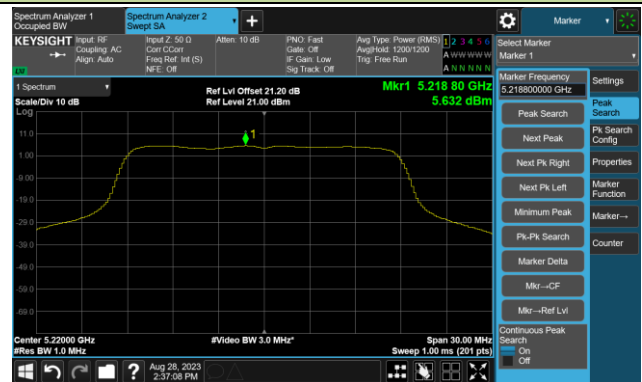

Channel 58 (5290MHz)

Channel 122 (5610MHz)

### 802.11a Power Spectral Density- Ant 3

**Channel 36 (5180MHz)**

**Channel 44 (5220MHz)**

**Channel 48 (5240MHz)**

**Channel 52 (5260MHz)**

**Channel 60 (5300MHz)**

**Channel 64 (5320MHz)**

## 802.11ac-VHT20 Power Spectral Density- Ant 3

Channel 36 (5180MHz)

Channel 44 (5220MHz)

Channel 48 (5240MHz)

Channel 52 (5260MHz)

Channel 60 (5300MHz)

Channel 64 (5320MHz)

802.11ac-VHT20 Power Spectral Density- Ant 3