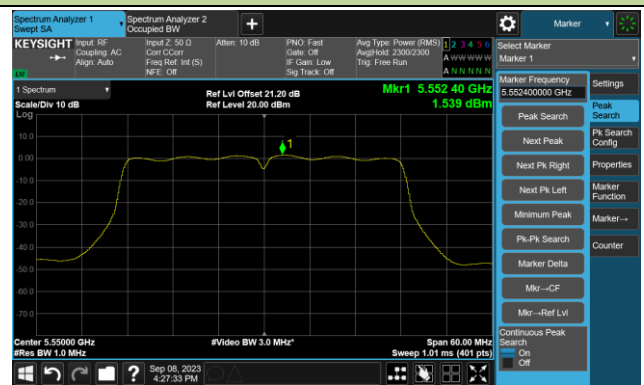

#### Channel 165 (5825MHz)

## 802.11ac-VHT40 Power Spectral Density- Ant 3

Channel 38 (5190MHz)

Channel 46 (5230MHz)

Channel 54 (5270MHz)

Channel 62 (5310MHz)

Channel 102 (5510MHz)

Channel 110 (5550MHz)

802.11ac-VHT40 Power Spectral Density- Ant 3

Channel 134 (5670MHz)

Channel 142(5710MHz)

Channel 151 (5755MHz)

Channel 159 (5795MHz)