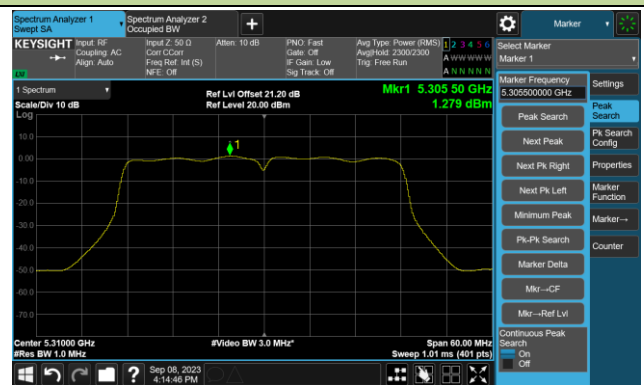

#### Channel 165 (5825MHz)

## 802.11ac-VHT40 Power Spectral Density- Ant 3

Channel 38 (5190MHz)

Channel 46 (5230MHz)

Channel 54 (5270MHz)

Channel 62 (5310MHz)

Channel 102 (5510MHz)

Channel 110 (5550MHz)

802.11ac-VHT40 Power Spectral Density- Ant 3

Channel 134 (5670MHz)

Channel 142(5710MHz)

Channel 151 (5755MHz)

Channel 159 (5795MHz)