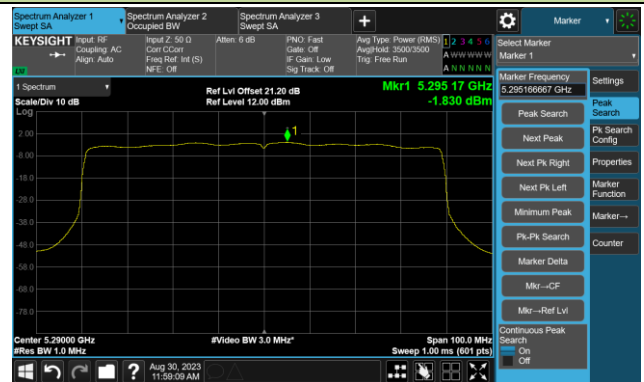

Channel 134 (5670MHz)

Channel 142(5710MHz)

Channel 151 (5755MHz)

Channel 159 (5795MHz)

## 802.11ax-HE80 Power Spectral Density- Ant 2

Channel 42 (5210MHz)

Channel 58 (5290MHz)

Channel 106 (5530MHz)

Channel 122 (5610MHz)

Channel 138 (5690MHz)

Channel 155 (5775MHz)

802.11ax-HE80+80 Power Spectral Density- Ant 2