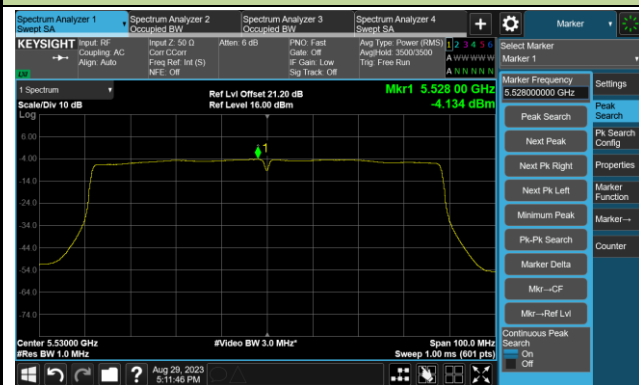

802.11ac-VHT80 Power Spectral Density- Ant 2

Channel 42 (5210MHz)

Channel 58 (5290MHz)

Channel 106 (5530MHz)

Channel 122 (5610MHz)

Channel 138 (5690MHz)

Channel 155 (5775MHz)

802.11ax-HE20 Power Spectral Density- Ant 2

Channel 36 (5180MHz)

Channel 44 (5220MHz)

Channel 48 (5240MHz)

Channel 52 (5260MHz)

Channel 60 (5300MHz)

Channel 64 (5320MHz)

802.11ax-HE20 Power Spectral Density- Ant 2

Channel 100 (5500MHz)