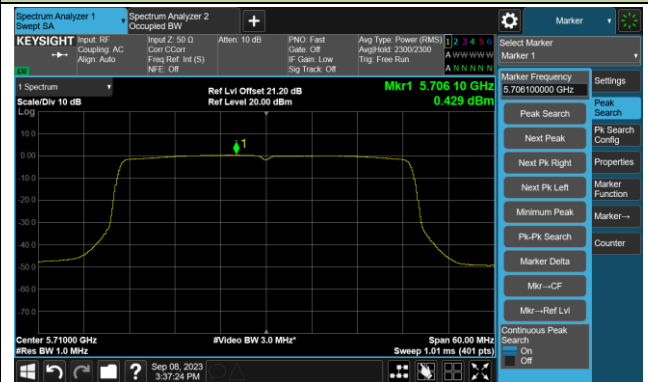

## 802.11ax-HE40 Power Spectral Density- Ant 2

Channel 38 (5190MHz)

Channel 46 (5230MHz)

Channel 54 (5270MHz)

Channel 62 (5310MHz)

Channel 102 (5510MHz)

Channel 110 (5550MHz)

802.11ax-HE40 Power Spectral Density- Ant 2

Channel 134 (5670MHz)

Channel 142(5710MHz)

Channel 151 (5755MHz)

Channel 159 (5795MHz)