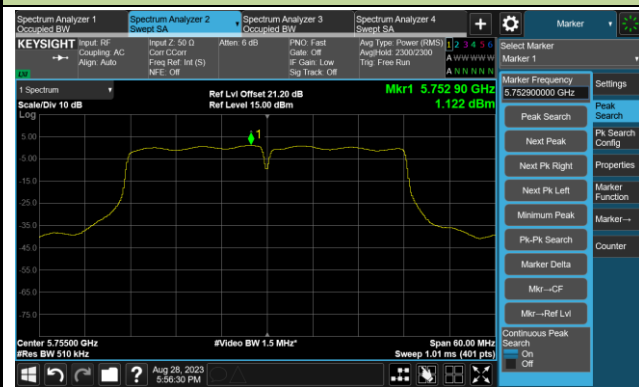

#### Channel 165 (5825MHz)

## 802.11ac-VHT40 Power Spectral Density- Ant 3

Channel 38 (5190MHz)

Channel 46 (5230MHz)

Channel 54 (5270MHz)

Channel 62 (5310MHz)

Channel 102 (5510MHz)

Channel 110 (5550MHz)

802.11ac-VHT40 Power Spectral Density- Ant 3

Channel 134 (5670MHz)

Channel 142(5710MHz)

Channel 151 (5755MHz)

Channel 159 (5795MHz)