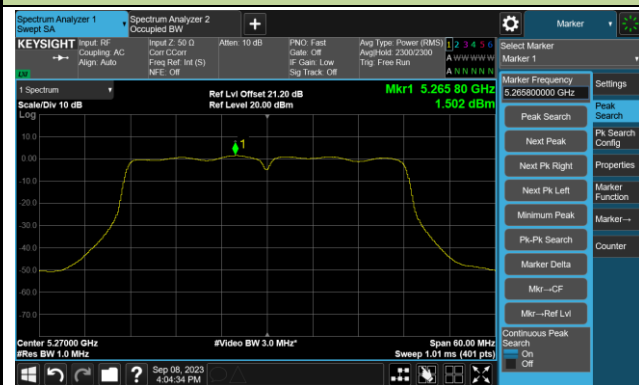

#### Channel 165 (5825MHz)

## 802.11ac-VHT40 Power Spectral Density- Ant 3

Channel 38 (5190MHz)

Channel 46 (5230MHz)

Channel 54 (5270MHz)

Channel 62 (5310MHz)

Channel 102 (5510MHz)

Channel 110 (5550MHz)

802.11ac-VHT40 Power Spectral Density- Ant 3

Channel 134 (5670MHz)

Channel 142(5710MHz)

Channel 151 (5755MHz)

Channel 159 (5795MHz)