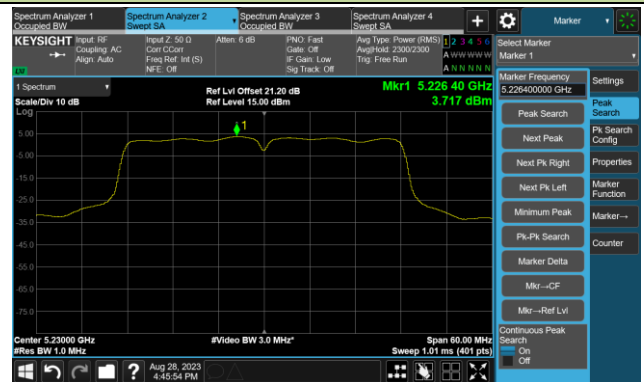

### 802.11ac-VHT20 Power Spectral Density- Ant 3

#### Channel 165 (5825MHz)

## 802.11ac-VHT40 Power Spectral Density- Ant 3

Channel 38 (5190MHz)

Channel 46 (5230MHz)

Channel 54 (5270MHz)

Channel 62 (5310MHz)

Channel 102 (5510MHz)

Channel 110 (5550MHz)

802.11ac-VHT40 Power Spectral Density- Ant 3