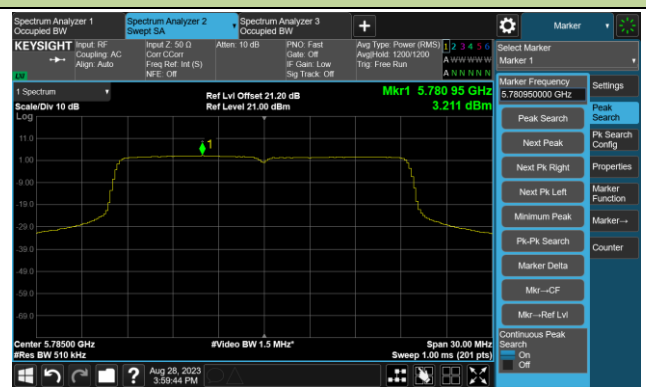

Channel 116 (5580MHz)

Channel 140 (5700MHz)

Channel 144(5720MHz)

Channel 149 (5745MHz)

Channel 157 (5785MHz)

## 802.11ax-HE40 Power Spectral Density- Ant 2

Channel 38 (5190MHz)

Channel 46 (5230MHz)

Channel 54 (5270MHz)

Channel 62 (5310MHz)

Channel 102 (5510MHz)

Channel 110 (5550MHz)

802.11ax-HE40 Power Spectral Density- Ant 2