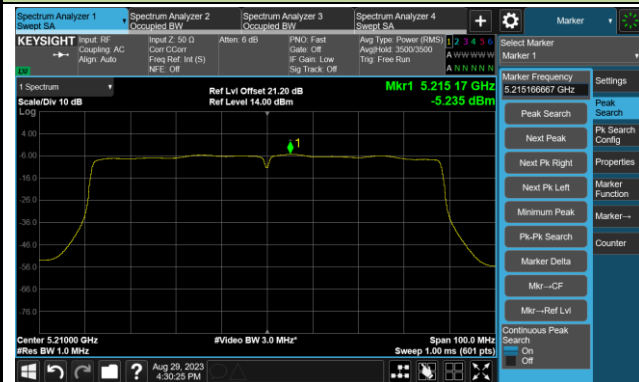

802.11ac-VHT80 Power Spectral Density- Ant 2

Channel 42 (5210MHz)

Channel 58 (5290MHz)

Channel 106 (5530MHz)

Channel 122 (5610MHz)

Channel 138 (5690MHz)

Channel 155 (5775MHz)

802.11ax-HE20 Power Spectral Density- Ant 2

Channel 36 (5180MHz)

Channel 44 (5220MHz)

Channel 48 (5240MHz)

Channel 52 (5260MHz)

Channel 60 (5300MHz)

Channel 64 (5320MHz)

802.11ax-HE20 Power Spectral Density- Ant 2

Channel 100 (5500MHz)