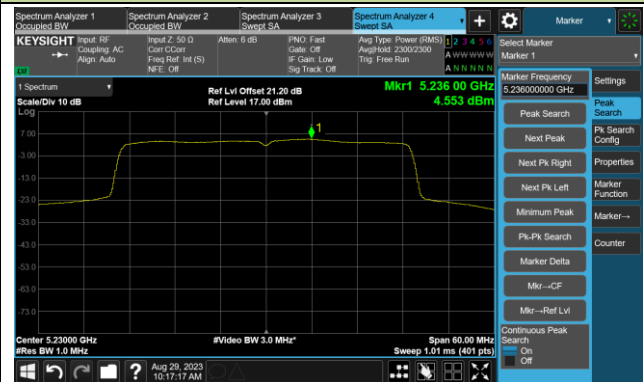

Channel 46 (5230MHz)