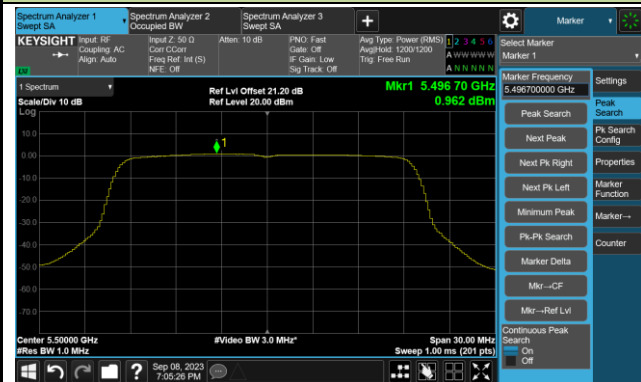

Channel 36 (5180MHz)

Channel 44 (5220MHz)

Channel 48 (5240MHz)

Channel 52 (5260MHz)

Channel 60 (5300MHz)

Channel 64 (5320MHz)

802.11ax-HE20 Power Spectral Density- Ant 2

Channel 100 (5500MHz)

Channel 116 (5580MHz)

Channel 140 (5700MHz)

Channel 144(5720MHz)

Channel 149 (5745MHz)

Channel 157 (5785MHz)