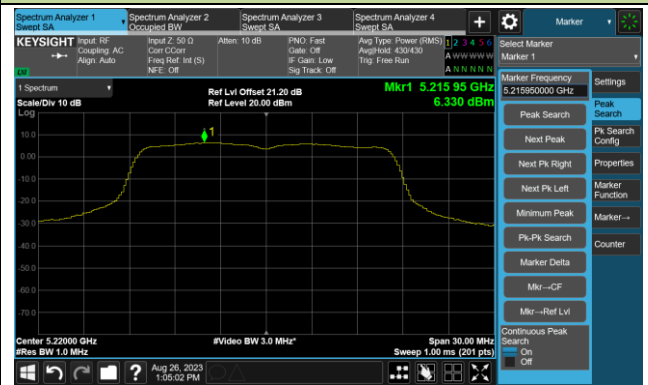

## 802.11ax-HE80 Power Spectral Density- Ant 2

Channel 42 (5210MHz)

Channel 58 (5290MHz)

Channel 106 (5530MHz)

Channel 122 (5610MHz)

Channel 138 (5690MHz)

Channel 155 (5775MHz)

802.11ax-HE80+80 Power Spectral Density- Ant 2

Channel 58 (5290MHz)

Channel 122 (5610MHz)

### 802.11a Power Spectral Density- Ant 3

**Channel 36 (5180MHz)**

**Channel 44 (5220MHz)**

**Channel 48 (5240MHz)**

**Channel 52 (5260MHz)**

**Channel 60 (5300MHz)**

**Channel 64 (5320MHz)**