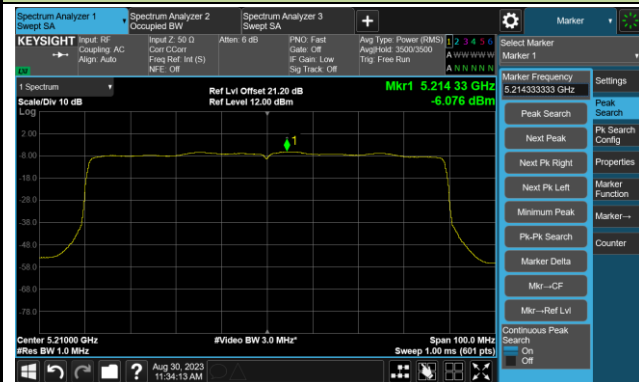

Channel 134 (5670MHz)

Channel 142(5710MHz)

Channel 151 (5755MHz)

Channel 159 (5795MHz)

## 802.11ax-HE80 Power Spectral Density- Ant 2

Channel 42 (5210MHz)

Channel 58 (5290MHz)

Channel 106 (5530MHz)

Channel 122 (5610MHz)

Channel 138 (5690MHz)

Channel 155 (5775MHz)

802.11ax-HE80+80 Power Spectral Density- Ant 2