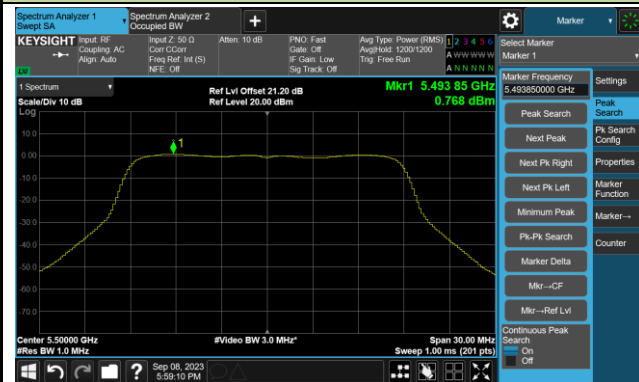

802.11ac-VHT20 Power Spectral Density- Ant 3

Channel 100 (5500MHz)