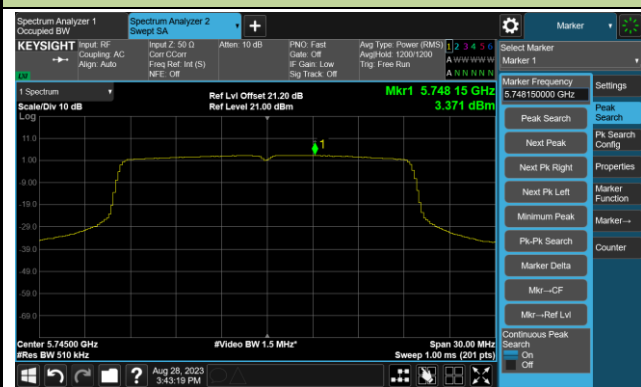

Channel 116 (5580MHz)

Channel 140 (5700MHz)

Channel 144(5720MHz)

Channel 149 (5745MHz)

Channel 157 (5785MHz)

## 802.11ax-HE40 Power Spectral Density- Ant 2

Channel 38 (5190MHz)

Channel 46 (5230MHz)

Channel 54 (5270MHz)

Channel 62 (5310MHz)

Channel 102 (5510MHz)

Channel 110 (5550MHz)

802.11ax-HE40 Power Spectral Density- Ant 2