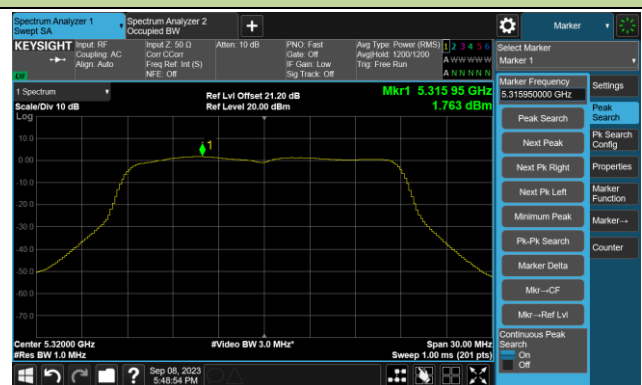

### 802.11a Power Spectral Density- Ant 3

**Channel 36 (5180MHz)**

**Channel 44 (5220MHz)**

**Channel 48 (5240MHz)**

**Channel 52 (5260MHz)**

**Channel 60 (5300MHz)**

**Channel 64 (5320MHz)**

## 802.11ac-VHT20 Power Spectral Density- Ant 3

Channel 36 (5180MHz)

Channel 44 (5220MHz)

Channel 48 (5240MHz)

Channel 52 (5260MHz)

Channel 60 (5300MHz)

Channel 64 (5320MHz)

802.11ac-VHT20 Power Spectral Density- Ant 3

Channel 100 (5500MHz)

Channel 116 (5580MHz)

Channel 140 (5700MHz)

Channel 144(5720MHz)

Channel 149 (5745MHz)

Channel 157 (5785MHz)