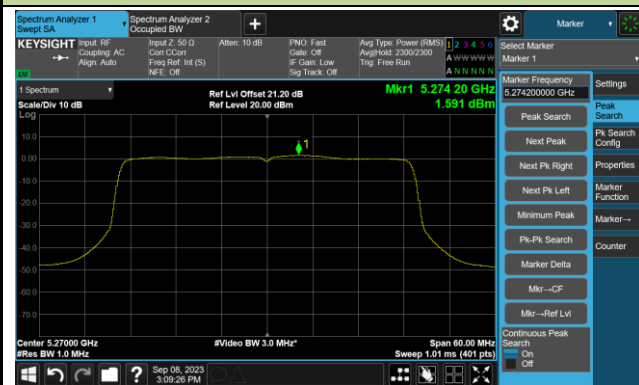

## 802.11ax-HE40 Power Spectral Density- Ant 2

Channel 38 (5190MHz)

Channel 46 (5230MHz)

Channel 54 (5270MHz)

Channel 62 (5310MHz)

Channel 102 (5510MHz)

Channel 110 (5550MHz)

802.11ax-HE40 Power Spectral Density- Ant 2

Channel 134 (5670MHz)

Channel 142(5710MHz)

Channel 151 (5755MHz)

Channel 159 (5795MHz)