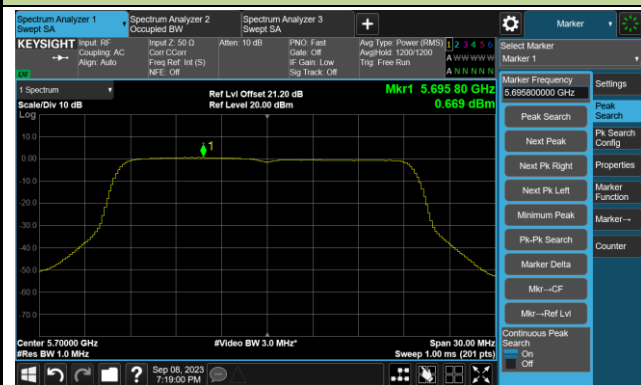

Channel 36 (5180MHz)

Channel 44 (5220MHz)

Channel 48 (5240MHz)

Channel 52 (5260MHz)

Channel 60 (5300MHz)

Channel 64 (5320MHz)

802.11ax-HE20 Power Spectral Density- Ant 2

Channel 100 (5500MHz)

Channel 116 (5580MHz)

Channel 140 (5700MHz)

Channel 144(5720MHz)

Channel 149 (5745MHz)

Channel 157 (5785MHz)