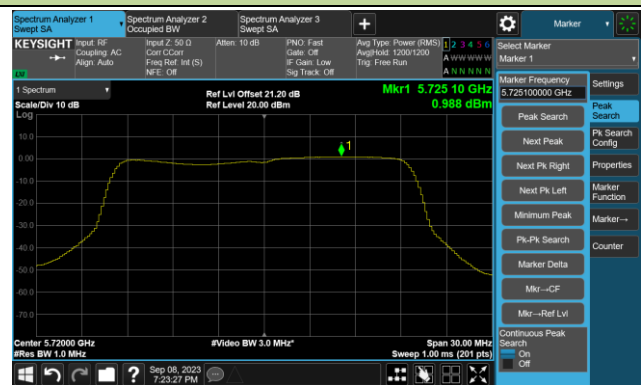

### 802.11ax-HE20 Power Spectral Density- Ant 1

Channel 36 (5180MHz)

Channel 44 (5220MHz)

Channel 48 (5240MHz)

Channel 52 (5260MHz)

Channel 60 (5300MHz)

Channel 64 (5320MHz)

### 802.11ax-HE20 Power Spectral Density- Ant 1

Channel 100 (5500MHz)

Channel 116 (5580MHz)

Channel 140 (5700MHz)

Channel 144(5720MHz)

Channel 149 (5745MHz)

Channel 157 (5785MHz)

## 802.11ax-HE40 Power Spectral Density- Ant 1

Channel 38 (5190MHz)

Channel 46 (5230MHz)

Channel 54 (5270MHz)

Channel 62 (5310MHz)

Channel 102 (5510MHz)

Channel 110 (5550MHz)

802.11ax-HE40 Power Spectral Density- Ant 1