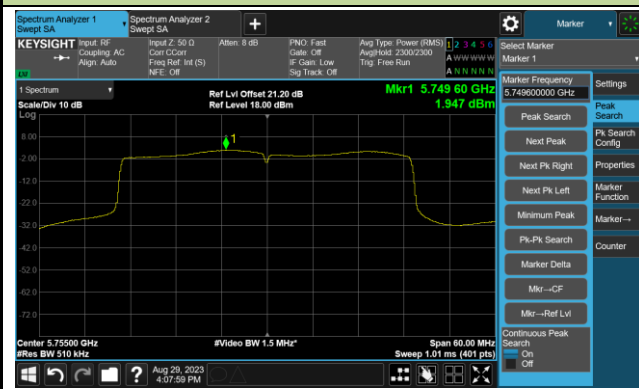

### 802.11ax-HE20 Power Spectral Density- Ant 1

Channel 100 (5500MHz)

Channel 116 (5580MHz)

Channel 140 (5700MHz)

Channel 144(5720MHz)

Channel 149 (5745MHz)

Channel 157 (5785MHz)

## 802.11ax-HE40 Power Spectral Density- Ant 1

Channel 38 (5190MHz)

Channel 46 (5230MHz)

Channel 54 (5270MHz)

Channel 62 (5310MHz)

Channel 102 (5510MHz)

Channel 110 (5550MHz)

802.11ax-HE40 Power Spectral Density- Ant 1

Channel 134 (5670MHz)

Channel 142(5710MHz)

Channel 151 (5755MHz)

Channel 159 (5795MHz)