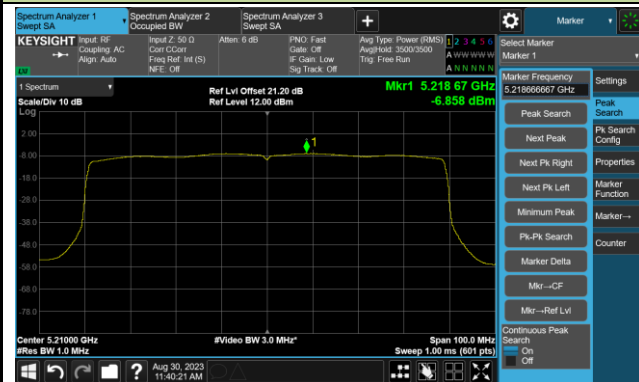

Channel 134 (5670MHz)

Channel 142(5710MHz)

Channel 151 (5755MHz)

Channel 159 (5795MHz)

### 802.11ax-HE80 Power Spectral Density- Ant 1

Channel 42 (5210MHz)

Channel 58 (5290MHz)

Channel 106 (5530MHz)

Channel 122 (5610MHz)

Channel 138 (5690MHz)

Channel 155 (5775MHz)

802.11ax-HE80+80 Power Spectral Density- Ant 1