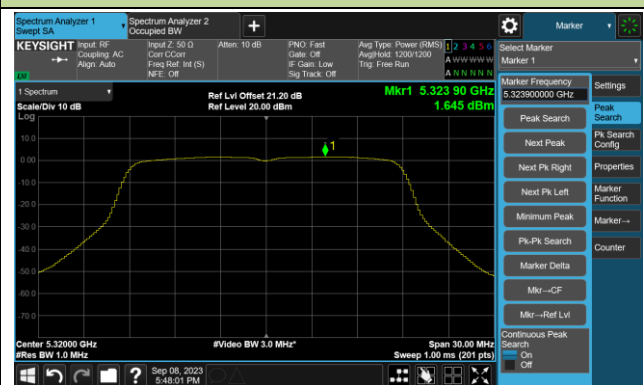

Channel 64 (5320MHz)

## 802.11ac-VHT20 Power Spectral Density- Ant 2

Channel 36 (5180MHz)

Channel 44 (5220MHz)

Channel 48 (5240MHz)

Channel 52 (5260MHz)

Channel 60 (5300MHz)

Channel 64 (5320MHz)

## 802.11ac-VHT20 Power Spectral Density- Ant 2

Channel 100 (5500MHz)

Channel 116 (5580MHz)

Channel 140 (5700MHz)

Channel 144(5720MHz)

Channel 149 (5745MHz)

Channel 157 (5785MHz)

802.11ac-VHT20 Power Spectral Density- Ant 2