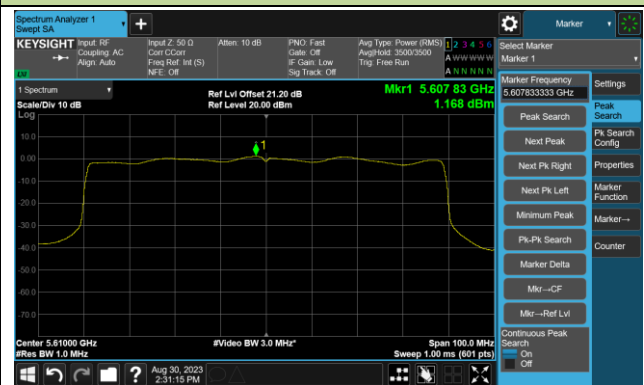

### 802.11ax-HE80 Power Spectral Density- Ant 1

Channel 42 (5210MHz)

Channel 58 (5290MHz)

Channel 106 (5530MHz)

Channel 122 (5610MHz)

Channel 138 (5690MHz)

Channel 155 (5775MHz)

802.11ax-HE80+80 Power Spectral Density- Ant 1

Channel 64 (5320MHz)