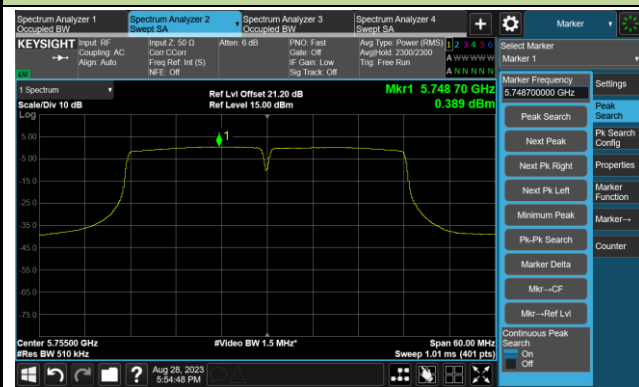

Channel 165 (5825MHz)

802.11ac-VHT40 Power Spectral Density- Ant 2

Channel 38 (5190MHz)

Channel 46 (5230MHz)

Channel 54 (5270MHz)

Channel 62 (5310MHz)

Channel 102 (5510MHz)

Channel 110 (5550MHz)

802.11ac-VHT40 Power Spectral Density- Ant 2

Channel 134 (5670MHz)

Channel 142(5710MHz)

Channel 151 (5755MHz)

Channel 159 (5795MHz)