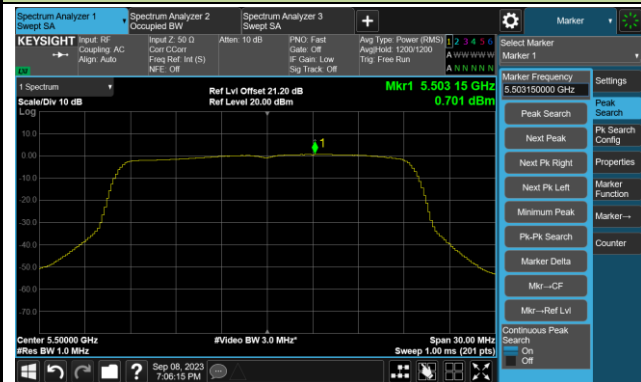

### 802.11ax-HE20 Power Spectral Density- Ant 1

Channel 36 (5180MHz)

Channel 44 (5220MHz)

Channel 48 (5240MHz)

Channel 52 (5260MHz)

Channel 60 (5300MHz)

Channel 64 (5320MHz)

### 802.11ax-HE20 Power Spectral Density- Ant 1

Channel 100 (5500MHz)

Channel 116 (5580MHz)

Channel 140 (5700MHz)

Channel 144(5720MHz)

Channel 149 (5745MHz)

Channel 157 (5785MHz)