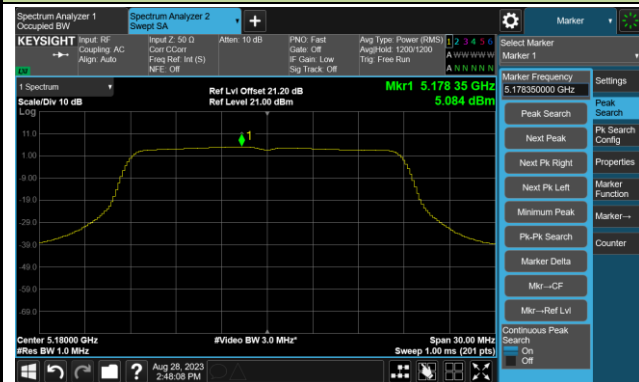

Channel 64 (5320MHz)

## 802.11ac-VHT20 Power Spectral Density- Ant 2

Channel 36 (5180MHz)

Channel 44 (5220MHz)

Channel 48 (5240MHz)

Channel 52 (5260MHz)

Channel 60 (5300MHz)

Channel 64 (5320MHz)