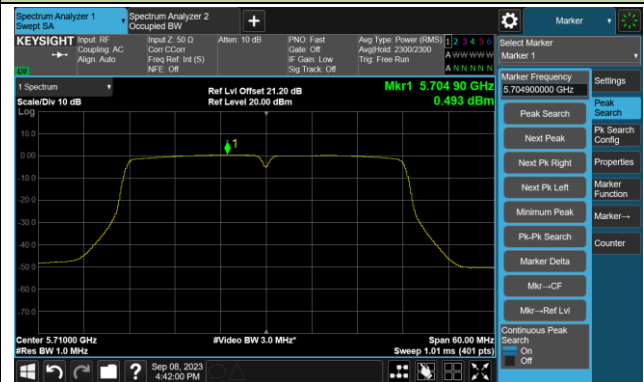

## 802.11ac-VHT20 Power Spectral Density- Ant 2

Channel 100 (5500MHz)

Channel 116 (5580MHz)

Channel 140 (5700MHz)

Channel 144(5720MHz)

Channel 149 (5745MHz)

Channel 157 (5785MHz)

802.11ac-VHT20 Power Spectral Density- Ant 2

Channel 165 (5825MHz)

802.11ac-VHT40 Power Spectral Density- Ant 2

Channel 38 (5190MHz)

Channel 46 (5230MHz)

Channel 54 (5270MHz)

Channel 62 (5310MHz)

Channel 102 (5510MHz)

Channel 110 (5550MHz)

802.11ac-VHT40 Power Spectral Density- Ant 2

Channel 134 (5670MHz)

Channel 142(5710MHz)

Channel 151 (5755MHz)

Channel 159 (5795MHz)