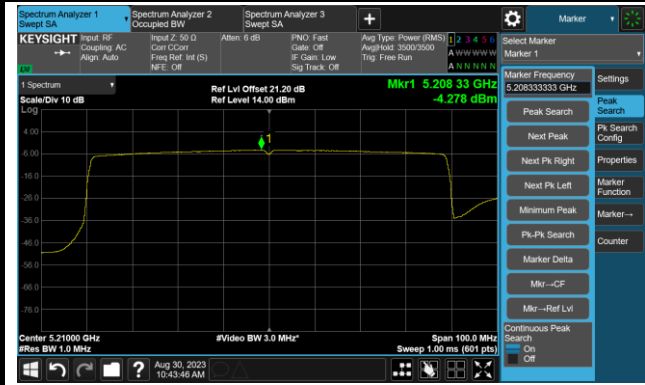

802.11ax-HE80+80 Power Spectral Density- Ant 1

Channel 42 (5210MHz)

Channel 106 (5530MHz)