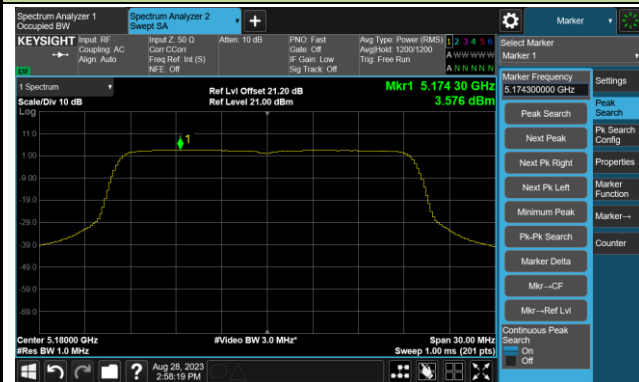

802.11ax-HE20 Power Spectral Density- Ant 1

Channel 36 (5180MHz)