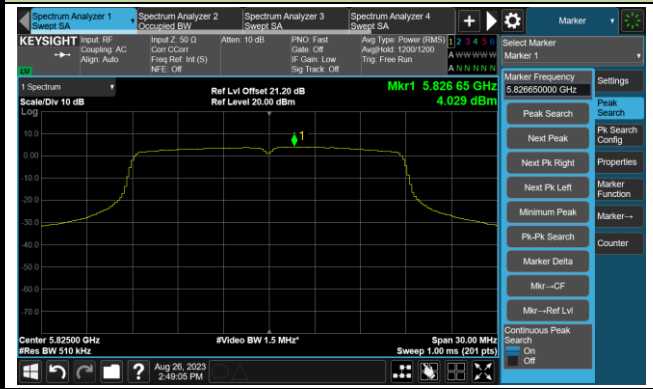

## 802.11ac-VHT20 Power Spectral Density- Ant 2

Channel 36 (5180MHz)

Channel 44 (5220MHz)

Channel 48 (5240MHz)

Channel 52 (5260MHz)

Channel 60 (5300MHz)

Channel 64 (5320MHz)

## 802.11ac-VHT20 Power Spectral Density- Ant 2

Channel 100 (5500MHz)

Channel 116 (5580MHz)

Channel 140 (5700MHz)

Channel 144(5720MHz)

Channel 149 (5745MHz)

Channel 157 (5785MHz)

802.11ac-VHT20 Power Spectral Density- Ant 2

Channel 165 (5825MHz)

802.11ac-VHT40 Power Spectral Density- Ant 2

Channel 38 (5190MHz)

Channel 46 (5230MHz)

Channel 54 (5270MHz)

Channel 62 (5310MHz)

Channel 102 (5510MHz)

Channel 110 (5550MHz)