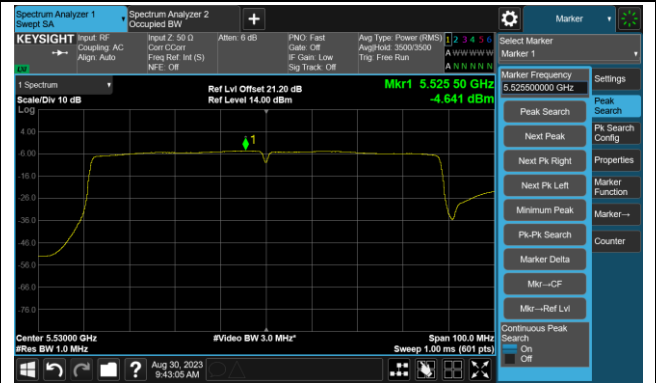

802.11ac-VHT80+80 Power Spectral Density- Ant 1

Channel 42 (5210MHz)

Channel 106 (5530MHz)