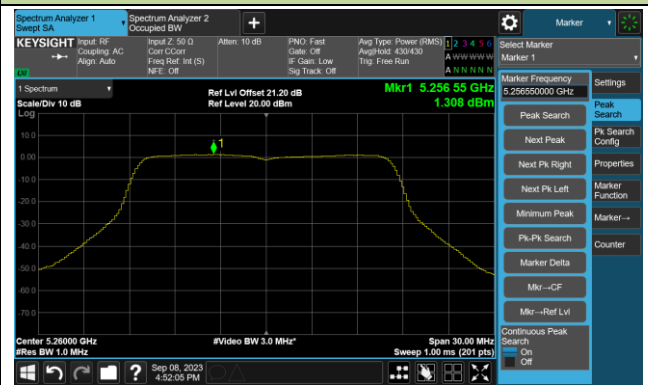

### 802.11ax-HE80 Power Spectral Density- Ant 1

Channel 42 (5210MHz)

Channel 58 (5290MHz)

Channel 106 (5530MHz)

Channel 122 (5610MHz)

Channel 138 (5690MHz)

Channel 155 (5775MHz)

802.11ax-HE80+80 Power Spectral Density- Ant 1

Channel 42 (5210MHz)

Channel 106 (5530MHz)

802.11a Power Spectral Density- Ant 2

Channel 36 (5180MHz)

Channel 44 (5220MHz)

Channel 48 (5240MHz)

Channel 52 (5260MHz)

Channel 60 (5300MHz)

Channel 64 (5320MHz)