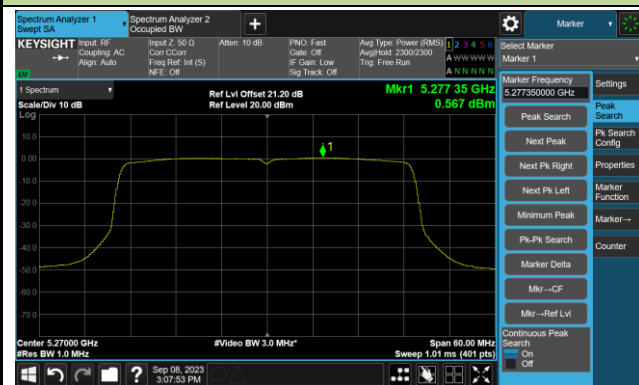

## 802.11ax-HE40 Power Spectral Density- Ant 1

Channel 38 (5190MHz)

Channel 46 (5230MHz)

Channel 54 (5270MHz)

Channel 62 (5310MHz)

Channel 102 (5510MHz)

Channel 110 (5550MHz)

802.11ax-HE40 Power Spectral Density- Ant 1

Channel 134 (5670MHz)

Channel 142(5710MHz)

Channel 151 (5755MHz)

Channel 159 (5795MHz)