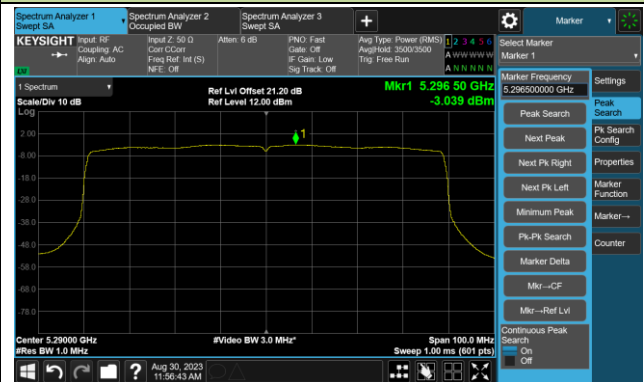

Channel 134 (5670MHz)

Channel 142(5710MHz)

Channel 151 (5755MHz)

Channel 159 (5795MHz)

### 802.11ax-HE80 Power Spectral Density- Ant 1

Channel 42 (5210MHz)

Channel 58 (5290MHz)

Channel 106 (5530MHz)

Channel 122 (5610MHz)

Channel 138 (5690MHz)

Channel 155 (5775MHz)

802.11ax-HE80+80 Power Spectral Density- Ant 1