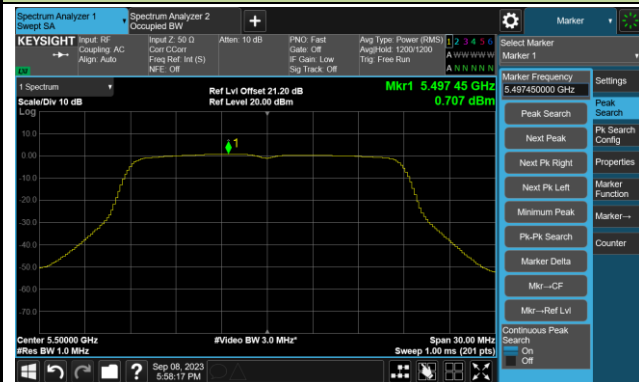

Channel 64 (5320MHz)

## 802.11ac-VHT20 Power Spectral Density- Ant 2

Channel 36 (5180MHz)

Channel 44 (5220MHz)

Channel 48 (5240MHz)

Channel 52 (5260MHz)

Channel 60 (5300MHz)

Channel 64 (5320MHz)

## 802.11ac-VHT20 Power Spectral Density- Ant 2

Channel 100 (5500MHz)

Channel 116 (5580MHz)

Channel 140 (5700MHz)

Channel 144(5720MHz)

Channel 149 (5745MHz)

Channel 157 (5785MHz)

802.11ac-VHT20 Power Spectral Density- Ant 2