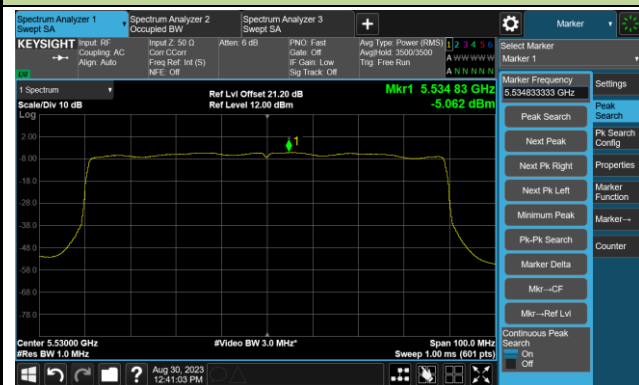

### 802.11ax-HE80 Power Spectral Density- Ant 1

Channel 42 (5210MHz)

Channel 58 (5290MHz)

Channel 106 (5530MHz)

Channel 122 (5610MHz)

Channel 138 (5690MHz)

Channel 155 (5775MHz)

802.11ax-HE80+80 Power Spectral Density- Ant 1

Channel 42 (5210MHz)

Channel 106 (5530MHz)

802.11a Power Spectral Density- Ant 2

Channel 36 (5180MHz)

Channel 44 (5220MHz)

Channel 48 (5240MHz)

Channel 52 (5260MHz)

Channel 60 (5300MHz)

Channel 64 (5320MHz)