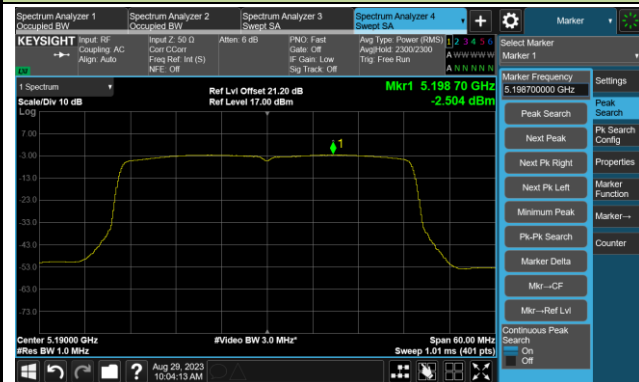

### 802.11ax-HE20 Power Spectral Density- Ant 1

Channel 100 (5500MHz)

Channel 116 (5580MHz)

Channel 140 (5700MHz)

Channel 144(5720MHz)

Channel 149 (5745MHz)

Channel 157 (5785MHz)

## 802.11ax-HE40 Power Spectral Density- Ant 1

Channel 38 (5190MHz)

Channel 46 (5230MHz)

Channel 54 (5270MHz)

Channel 62 (5310MHz)

Channel 102 (5510MHz)

Channel 110 (5550MHz)

802.11ax-HE40 Power Spectral Density- Ant 1