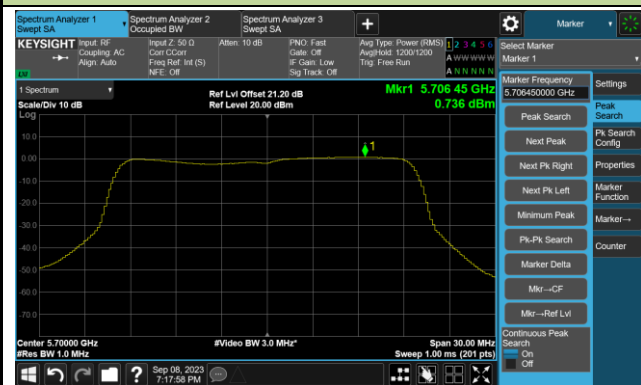

### 802.11ax-HE20 Power Spectral Density- Ant 1

Channel 100 (5500MHz)

Channel 116 (5580MHz)

Channel 140 (5700MHz)

Channel 144(5720MHz)

Channel 149 (5745MHz)

Channel 157 (5785MHz)

## 802.11ax-HE40 Power Spectral Density- Ant 1

Channel 38 (5190MHz)

Channel 46 (5230MHz)

Channel 54 (5270MHz)

Channel 62 (5310MHz)

Channel 102 (5510MHz)

Channel 110 (5550MHz)

802.11ax-HE40 Power Spectral Density- Ant 1