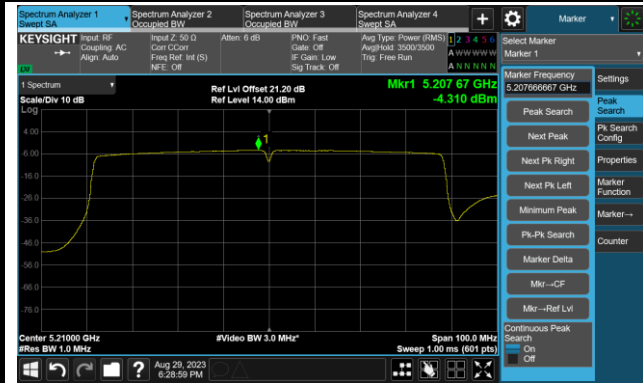

802.11ac-VHT80+80 Power Spectral Density- Ant 1

Channel 42 (5210MHz)

Channel 106 (5530MHz)