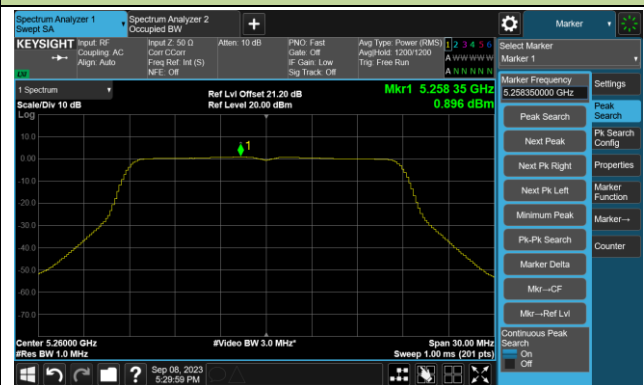

Channel 64 (5320MHz)

## 802.11ac-VHT20 Power Spectral Density- Ant 2

Channel 36 (5180MHz)

Channel 44 (5220MHz)

Channel 48 (5240MHz)

Channel 52 (5260MHz)

Channel 60 (5300MHz)

Channel 64 (5320MHz)

## 802.11ac-VHT20 Power Spectral Density- Ant 2

Channel 100 (5500MHz)

Channel 116 (5580MHz)

Channel 140 (5700MHz)

Channel 144(5720MHz)

Channel 149 (5745MHz)

Channel 157 (5785MHz)

802.11ac-VHT20 Power Spectral Density- Ant 2