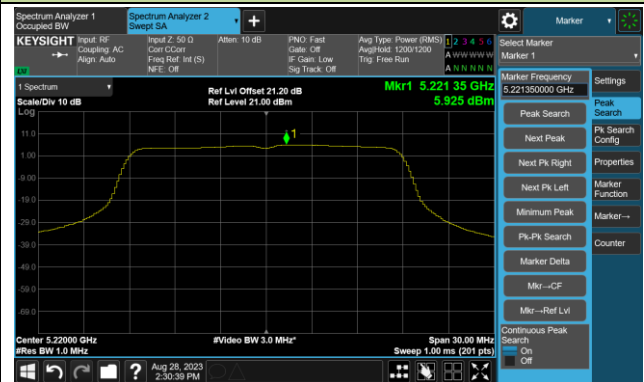

Channel 64 (5320MHz)

## 802.11ac-VHT20 Power Spectral Density- Ant 2

Channel 36 (5180MHz)

Channel 44 (5220MHz)

Channel 48 (5240MHz)

Channel 52 (5260MHz)

Channel 60 (5300MHz)

Channel 64 (5320MHz)