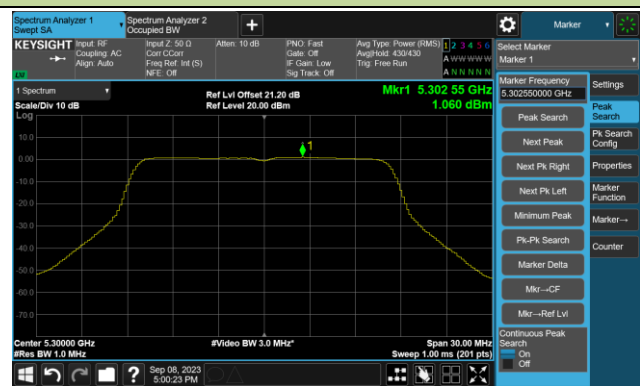

### 802.11ax-HE80 Power Spectral Density- Ant 1

Channel 42 (5210MHz)

Channel 58 (5290MHz)

Channel 106 (5530MHz)

Channel 122 (5610MHz)

Channel 138 (5690MHz)

Channel 155 (5775MHz)

802.11ax-HE80+80 Power Spectral Density- Ant 1

Channel 42 (5210MHz)

Channel 106 (5530MHz)

802.11a Power Spectral Density- Ant 2

Channel 36 (5180MHz)

Channel 44 (5220MHz)

Channel 48 (5240MHz)

Channel 52 (5260MHz)

Channel 60 (5300MHz)

Channel 64 (5320MHz)