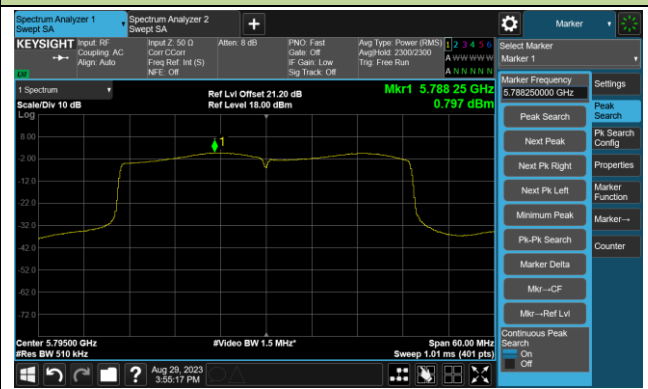

Channel 134 (5670MHz)

Channel 142(5710MHz)

Channel 151 (5755MHz)

Channel 159 (5795MHz)

### 802.11ax-HE80 Power Spectral Density- Ant 1

Channel 42 (5210MHz)

Channel 58 (5290MHz)

Channel 106 (5530MHz)

Channel 122 (5610MHz)

Channel 138 (5690MHz)

Channel 155 (5775MHz)

802.11ax-HE80+80 Power Spectral Density- Ant 1