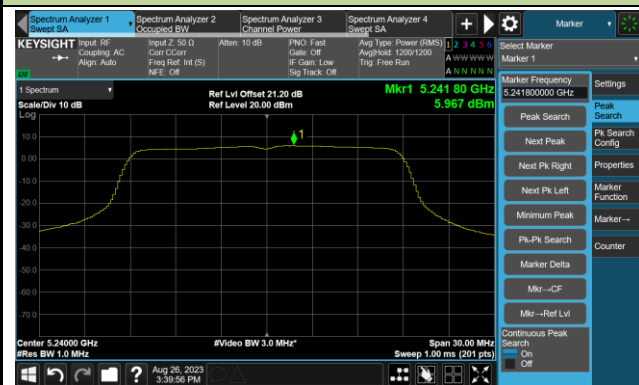

Channel 64 (5320MHz)

## 802.11ac-VHT20 Power Spectral Density- Ant 2

Channel 36 (5180MHz)

Channel 44 (5220MHz)

Channel 48 (5240MHz)

Channel 52 (5260MHz)

Channel 60 (5300MHz)

Channel 64 (5320MHz)

## 802.11ac-VHT20 Power Spectral Density- Ant 2

Channel 100 (5500MHz)

Channel 116 (5580MHz)

Channel 140 (5700MHz)

Channel 144(5720MHz)

Channel 149 (5745MHz)

Channel 157 (5785MHz)

802.11ac-VHT20 Power Spectral Density- Ant 2