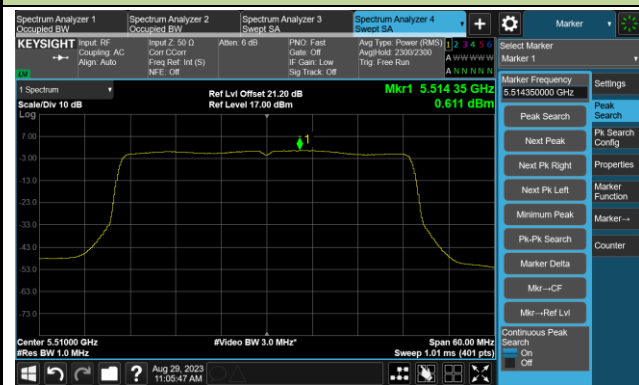

### 802.11ax-HE20 Power Spectral Density- Ant 1

Channel 100 (5500MHz)

Channel 116 (5580MHz)

Channel 140 (5700MHz)

Channel 144(5720MHz)

Channel 149 (5745MHz)

Channel 157 (5785MHz)

## 802.11ax-HE40 Power Spectral Density- Ant 1

Channel 38 (5190MHz)

Channel 46 (5230MHz)

Channel 54 (5270MHz)

Channel 62 (5310MHz)

Channel 102 (5510MHz)

Channel 110 (5550MHz)

802.11ax-HE40 Power Spectral Density- Ant 1

Channel 134 (5670MHz)

Channel 142(5710MHz)

Channel 151 (5755MHz)

Channel 159 (5795MHz)