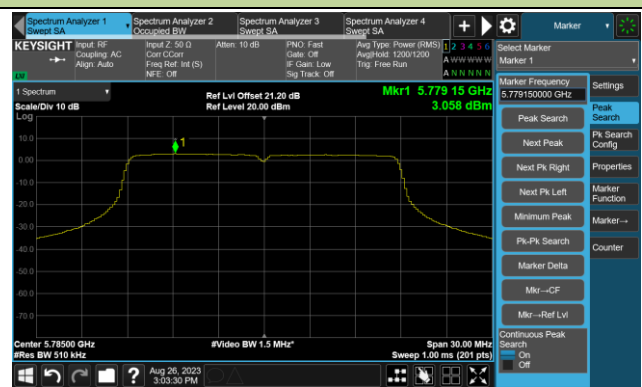

## 802.11ac-VHT20 Power Spectral Density- Ant 2

Channel 36 (5180MHz)

Channel 44 (5220MHz)

Channel 48 (5240MHz)

Channel 52 (5260MHz)

Channel 60 (5300MHz)

Channel 64 (5320MHz)

## 802.11ac-VHT20 Power Spectral Density- Ant 2

Channel 100 (5500MHz)

Channel 116 (5580MHz)

Channel 140 (5700MHz)

Channel 144(5720MHz)

Channel 149 (5745MHz)

Channel 157 (5785MHz)

802.11ac-VHT20 Power Spectral Density- Ant 2

Channel 165 (5825MHz)

802.11ac-VHT40 Power Spectral Density- Ant 2

Channel 38 (5190MHz)

Channel 46 (5230MHz)

Channel 54 (5270MHz)

Channel 62 (5310MHz)

Channel 102 (5510MHz)

Channel 110 (5550MHz)