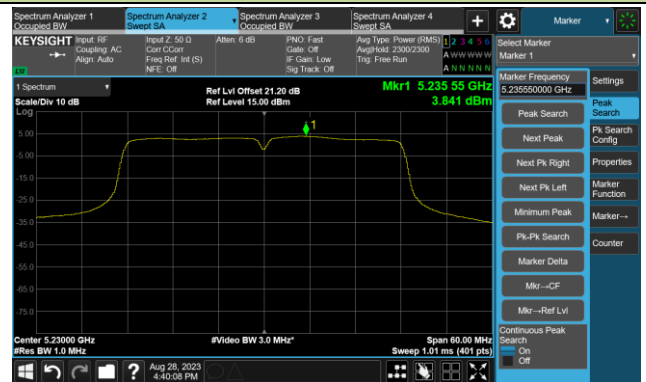

## 802.11ac-VHT20 Power Spectral Density- Ant 2

Channel 100 (5500MHz)

Channel 116 (5580MHz)

Channel 140 (5700MHz)

Channel 144(5720MHz)

Channel 149 (5745MHz)

Channel 157 (5785MHz)

802.11ac-VHT20 Power Spectral Density- Ant 2

Channel 165 (5825MHz)

802.11ac-VHT40 Power Spectral Density- Ant 2

Channel 38 (5190MHz)

Channel 46 (5230MHz)

Channel 54 (5270MHz)

Channel 62 (5310MHz)

Channel 102 (5510MHz)

Channel 110 (5550MHz)

802.11ac-VHT40 Power Spectral Density- Ant 2

Channel 134 (5670MHz)

Channel 142(5710MHz)

Channel 151 (5755MHz)

Channel 159 (5795MHz)