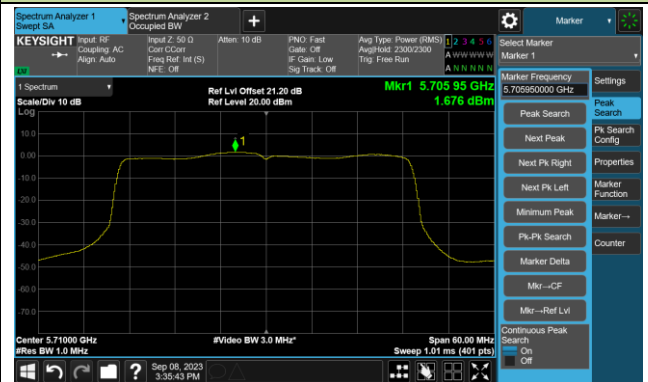

### 802.11ax-HE20 Power Spectral Density- Ant 1

Channel 100 (5500MHz)

Channel 116 (5580MHz)

Channel 140 (5700MHz)

Channel 144(5720MHz)

Channel 149 (5745MHz)

Channel 157 (5785MHz)

## 802.11ax-HE40 Power Spectral Density- Ant 1

Channel 38 (5190MHz)

Channel 46 (5230MHz)

Channel 54 (5270MHz)

Channel 62 (5310MHz)

Channel 102 (5510MHz)

Channel 110 (5550MHz)

802.11ax-HE40 Power Spectral Density- Ant 1

Channel 134 (5670MHz)

Channel 142(5710MHz)

Channel 151 (5755MHz)

Channel 159 (5795MHz)