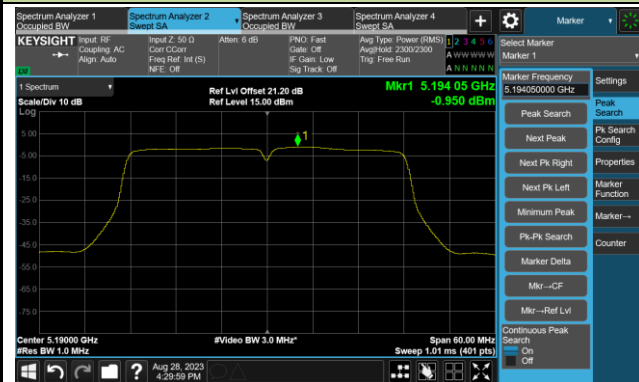

## 802.11ac-VHT20 Power Spectral Density- Ant 2

Channel 36 (5180MHz)

Channel 44 (5220MHz)

Channel 48 (5240MHz)

Channel 52 (5260MHz)

Channel 60 (5300MHz)

Channel 64 (5320MHz)

## 802.11ac-VHT20 Power Spectral Density- Ant 2

Channel 100 (5500MHz)

Channel 116 (5580MHz)

Channel 140 (5700MHz)

Channel 144(5720MHz)

Channel 149 (5745MHz)

Channel 157 (5785MHz)

802.11ac-VHT20 Power Spectral Density- Ant 2

Channel 165 (5825MHz)

802.11ac-VHT40 Power Spectral Density- Ant 2

Channel 38 (5190MHz)

Channel 46 (5230MHz)

Channel 54 (5270MHz)

Channel 62 (5310MHz)

Channel 102 (5510MHz)

Channel 110 (5550MHz)