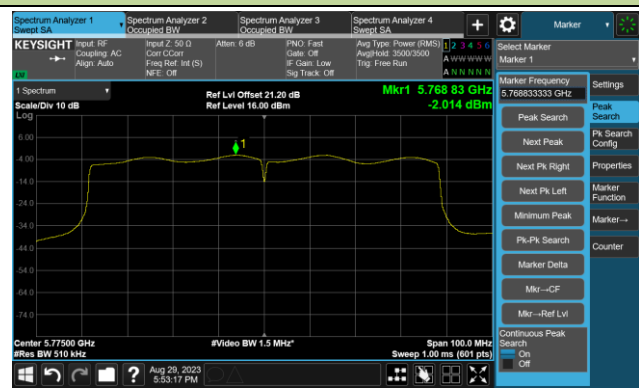

## 802.11ac-VHT80 Power Spectral Density- Ant 1

Channel 42 (5210MHz)

Channel 58 (5290MHz)

Channel 106 (5530MHz)

Channel 122 (5610MHz)

Channel 138 (5690MHz)

Channel 155 (5775MHz)

802.11ac-VHT80+80 Power Spectral Density- Ant 1

Channel 42 (5210MHz)

Channel 106 (5530MHz)