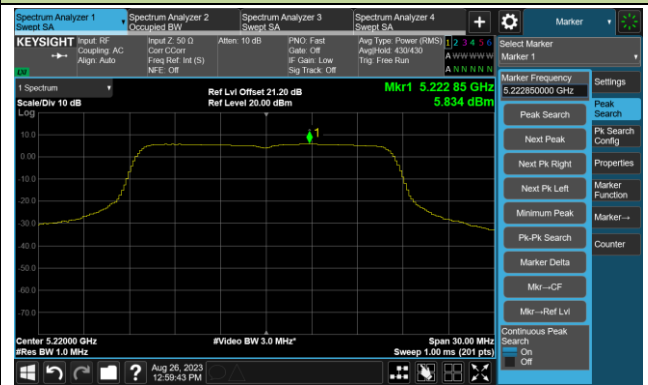

### 802.11ax-HE80 Power Spectral Density- Ant 1

Channel 42 (5210MHz)

Channel 58 (5290MHz)

Channel 106 (5530MHz)

Channel 122 (5610MHz)

Channel 138 (5690MHz)

Channel 155 (5775MHz)

802.11ax-HE80+80 Power Spectral Density- Ant 1

Channel 42 (5210MHz)

Channel 106 (5530MHz)

802.11a Power Spectral Density- Ant 2

Channel 36 (5180MHz)

Channel 44 (5220MHz)

Channel 48 (5240MHz)

Channel 52 (5260MHz)

Channel 60 (5300MHz)

Channel 64 (5320MHz)