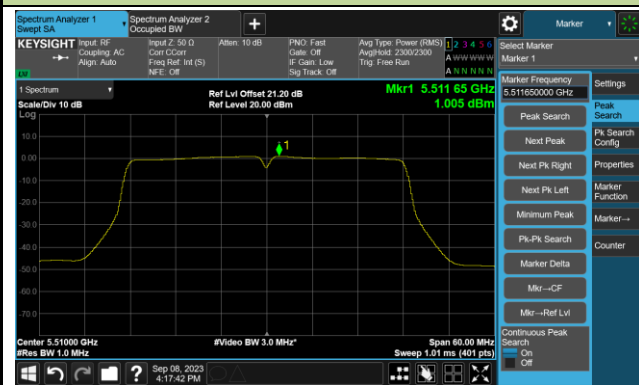

## 802.11ac-VHT20 Power Spectral Density- Ant 2

Channel 100 (5500MHz)

Channel 116 (5580MHz)

Channel 140 (5700MHz)

Channel 144(5720MHz)

Channel 149 (5745MHz)

Channel 157 (5785MHz)

802.11ac-VHT20 Power Spectral Density- Ant 2

Channel 165 (5825MHz)

802.11ac-VHT40 Power Spectral Density- Ant 2

Channel 38 (5190MHz)

Channel 46 (5230MHz)

Channel 54 (5270MHz)

Channel 62 (5310MHz)

Channel 102 (5510MHz)

Channel 110 (5550MHz)

802.11ac-VHT40 Power Spectral Density- Ant 2

Channel 134 (5670MHz)

Channel 142(5710MHz)

Channel 151 (5755MHz)

Channel 159 (5795MHz)