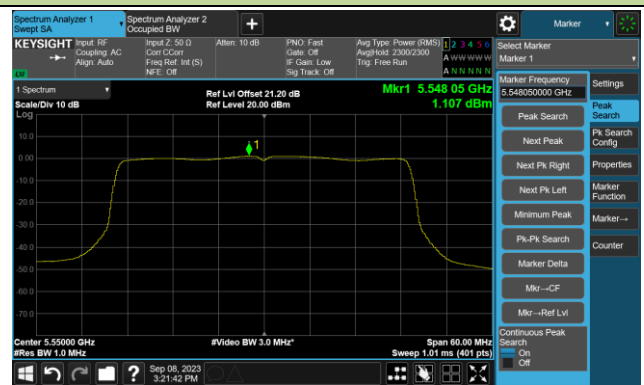

### 802.11ax-HE20 Power Spectral Density- Ant 1

Channel 100 (5500MHz)

Channel 116 (5580MHz)

Channel 140 (5700MHz)

Channel 144(5720MHz)

Channel 149 (5745MHz)

Channel 157 (5785MHz)

## 802.11ax-HE40 Power Spectral Density- Ant 1

Channel 38 (5190MHz)

Channel 46 (5230MHz)

Channel 54 (5270MHz)

Channel 62 (5310MHz)

Channel 102 (5510MHz)

Channel 110 (5550MHz)

802.11ax-HE40 Power Spectral Density- Ant 1

Channel 134 (5670MHz)

Channel 142(5710MHz)

Channel 151 (5755MHz)

Channel 159 (5795MHz)