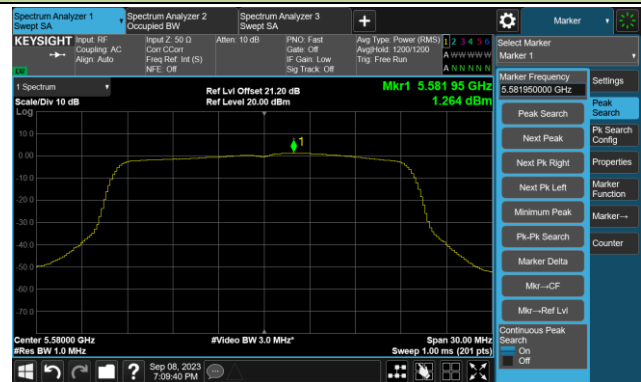

### 802.11ax-HE20 Power Spectral Density- Ant 1

Channel 36 (5180MHz)

Channel 44 (5220MHz)

Channel 48 (5240MHz)

Channel 52 (5260MHz)

Channel 60 (5300MHz)

Channel 64 (5320MHz)

### 802.11ax-HE20 Power Spectral Density- Ant 1

Channel 100 (5500MHz)

Channel 116 (5580MHz)

Channel 140 (5700MHz)

Channel 144(5720MHz)

Channel 149 (5745MHz)

Channel 157 (5785MHz)