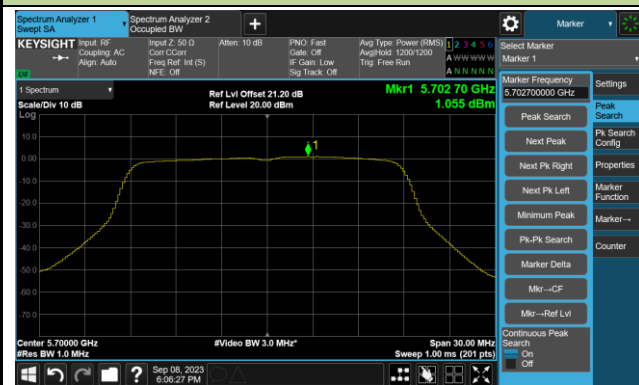

## 802.11ac-VHT20 Power Spectral Density- Ant 2

Channel 36 (5180MHz)

Channel 44 (5220MHz)

Channel 48 (5240MHz)

Channel 52 (5260MHz)

Channel 60 (5300MHz)

Channel 64 (5320MHz)

## 802.11ac-VHT20 Power Spectral Density- Ant 2

Channel 100 (5500MHz)

Channel 116 (5580MHz)

Channel 140 (5700MHz)

Channel 144(5720MHz)

Channel 149 (5745MHz)

Channel 157 (5785MHz)

802.11ac-VHT20 Power Spectral Density- Ant 2

Channel 165 (5825MHz)

802.11ac-VHT40 Power Spectral Density- Ant 2

Channel 38 (5190MHz)

Channel 46 (5230MHz)

Channel 54 (5270MHz)

Channel 62 (5310MHz)

Channel 102 (5510MHz)

Channel 110 (5550MHz)