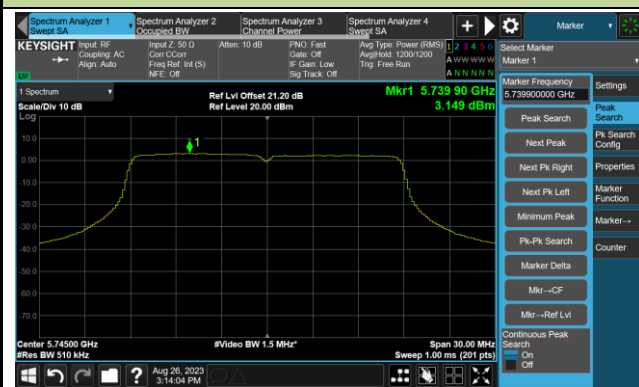

## 802.11ac-VHT20 Power Spectral Density- Ant 2

Channel 36 (5180MHz)

Channel 44 (5220MHz)

Channel 48 (5240MHz)

Channel 52 (5260MHz)

Channel 60 (5300MHz)

Channel 64 (5320MHz)

## 802.11ac-VHT20 Power Spectral Density- Ant 2

Channel 100 (5500MHz)

Channel 116 (5580MHz)

Channel 140 (5700MHz)

Channel 144(5720MHz)

Channel 149 (5745MHz)

Channel 157 (5785MHz)

802.11ac-VHT20 Power Spectral Density- Ant 2

Channel 165 (5825MHz)

802.11ac-VHT40 Power Spectral Density- Ant 2

Channel 38 (5190MHz)

Channel 46 (5230MHz)

Channel 54 (5270MHz)

Channel 62 (5310MHz)

Channel 102 (5510MHz)

Channel 110 (5550MHz)