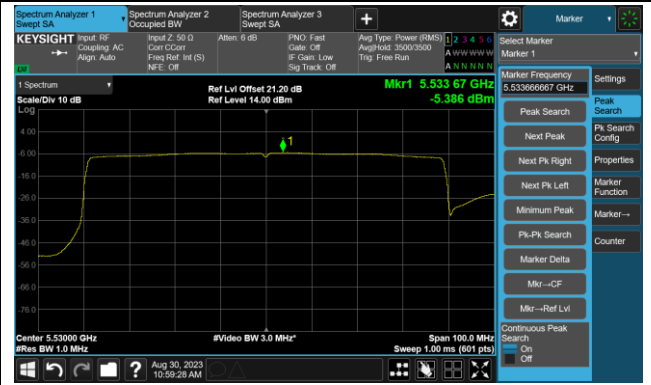

### 802.11ax-HE80 Power Spectral Density- Ant 1

Channel 42 (5210MHz)

Channel 58 (5290MHz)

Channel 106 (5530MHz)

Channel 122 (5610MHz)

Channel 138 (5690MHz)

Channel 155 (5775MHz)

802.11ax-HE80+80 Power Spectral Density- Ant 1

Channel 42 (5210MHz)

Channel 106 (5530MHz)

802.11a Power Spectral Density- Ant 2

Channel 36 (5180MHz)

Channel 44 (5220MHz)

Channel 48 (5240MHz)

Channel 52 (5260MHz)

Channel 60 (5300MHz)