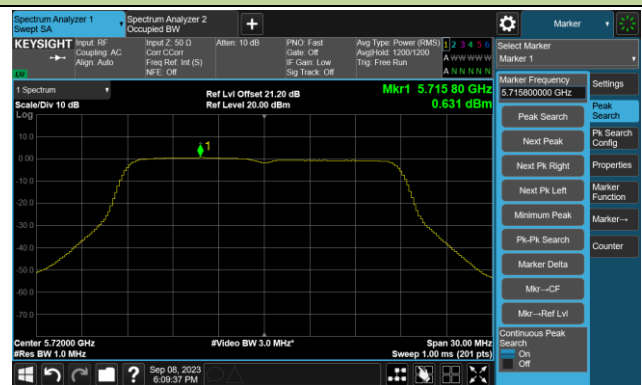

## 802.11ac-VHT20 Power Spectral Density- Ant 2

Channel 36 (5180MHz)

Channel 44 (5220MHz)

Channel 48 (5240MHz)

Channel 52 (5260MHz)

Channel 60 (5300MHz)

Channel 64 (5320MHz)

## 802.11ac-VHT20 Power Spectral Density- Ant 2

Channel 100 (5500MHz)

Channel 116 (5580MHz)

Channel 140 (5700MHz)

Channel 144(5720MHz)

Channel 149 (5745MHz)

Channel 157 (5785MHz)

802.11ac-VHT20 Power Spectral Density- Ant 2

Channel 165 (5825MHz)

802.11ac-VHT40 Power Spectral Density- Ant 2

Channel 38 (5190MHz)

Channel 46 (5230MHz)

Channel 54 (5270MHz)

Channel 62 (5310MHz)

Channel 102 (5510MHz)

Channel 110 (5550MHz)