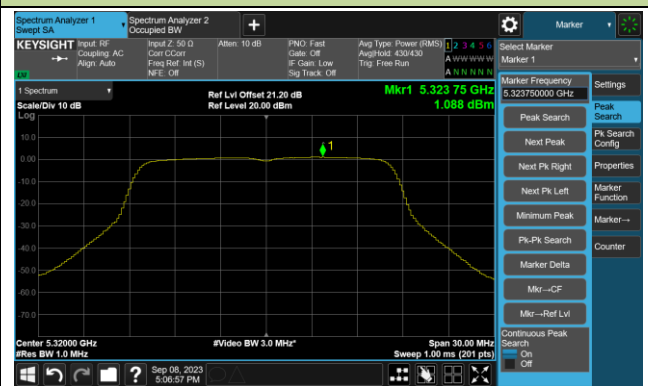

### 802.11ax-HE80 Power Spectral Density- Ant 1

Channel 42 (5210MHz)

Channel 58 (5290MHz)

Channel 106 (5530MHz)

Channel 122 (5610MHz)

Channel 138 (5690MHz)

Channel 155 (5775MHz)

802.11ax-HE80+80 Power Spectral Density- Ant 1

Channel 42 (5210MHz)

Channel 106 (5530MHz)

802.11a Power Spectral Density- Ant 2

Channel 36 (5180MHz)

Channel 44 (5220MHz)

Channel 48 (5240MHz)

Channel 52 (5260MHz)

Channel 60 (5300MHz)

Channel 64 (5320MHz)