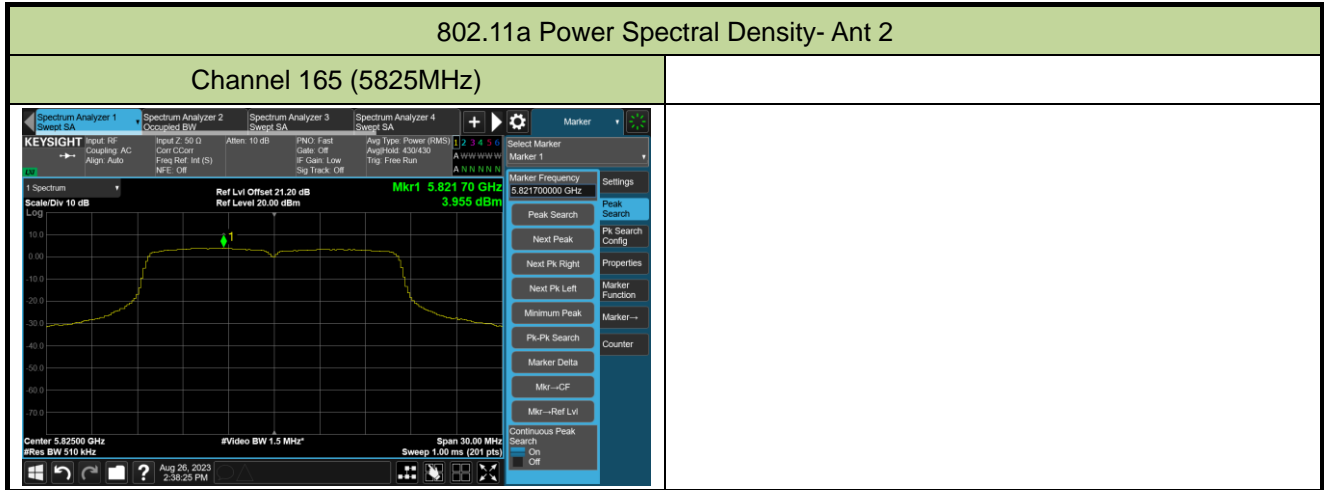

Channel 42 (5210MHz)

Channel 106 (5530MHz)

802.11a Power Spectral Density- Ant 2

Channel 36 (5180MHz)

Channel 44 (5220MHz)

Channel 48 (5240MHz)

Channel 52 (5260MHz)

Channel 60 (5300MHz)

Channel 64 (5320MHz)