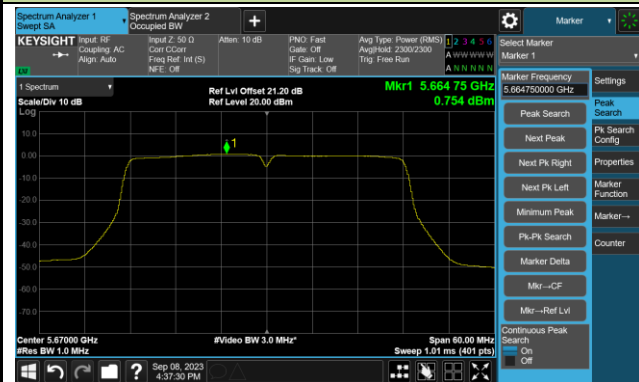

## 802.11ac-VHT20 Power Spectral Density- Ant 2

Channel 100 (5500MHz)

Channel 116 (5580MHz)

Channel 140 (5700MHz)

Channel 144(5720MHz)

Channel 149 (5745MHz)

Channel 157 (5785MHz)

802.11ac-VHT20 Power Spectral Density- Ant 2

Channel 165 (5825MHz)

802.11ac-VHT40 Power Spectral Density- Ant 2

Channel 38 (5190MHz)

Channel 46 (5230MHz)

Channel 54 (5270MHz)

Channel 62 (5310MHz)

Channel 102 (5510MHz)

Channel 110 (5550MHz)

802.11ac-VHT40 Power Spectral Density- Ant 2

Channel 134 (5670MHz)

Channel 142(5710MHz)

Channel 151 (5755MHz)

Channel 159 (5795MHz)