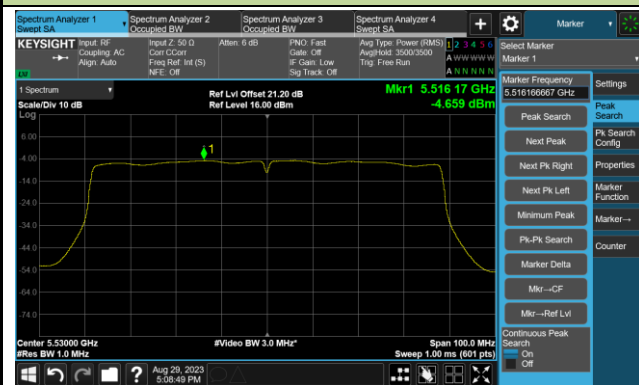

## 802.11ac-VHT80 Power Spectral Density- Ant 1

Channel 42 (5210MHz)

Channel 58 (5290MHz)

Channel 106 (5530MHz)

Channel 122 (5610MHz)

Channel 138 (5690MHz)

Channel 155 (5775MHz)

802.11ac-VHT80+80 Power Spectral Density- Ant 1