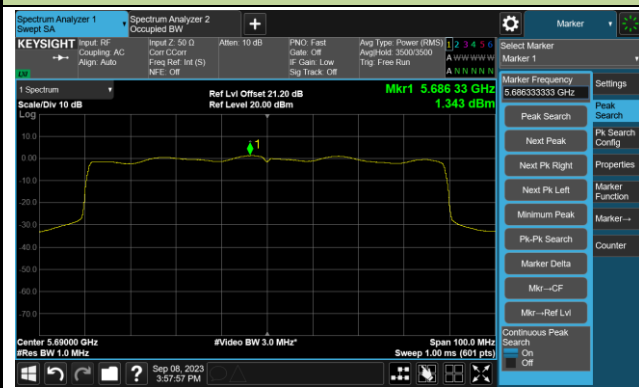

### 802.11ax-HE80 Power Spectral Density- Ant 1

Channel 42 (5210MHz)

Channel 58 (5290MHz)

Channel 106 (5530MHz)

Channel 122 (5610MHz)

Channel 138 (5690MHz)

Channel 155 (5775MHz)

802.11ax-HE80+80 Power Spectral Density- Ant 1

Channel 64 (5320MHz)