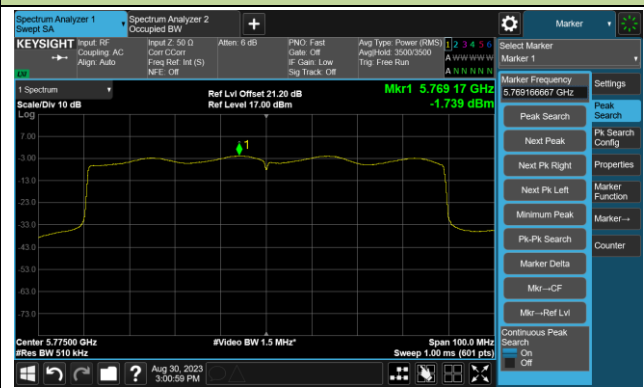

### 802.11ax-HE80 Power Spectral Density- Ant 1

Channel 42 (5210MHz)

Channel 58 (5290MHz)

Channel 106 (5530MHz)

Channel 122 (5610MHz)

Channel 138 (5690MHz)

Channel 155 (5775MHz)

802.11ax-HE80+80 Power Spectral Density- Ant 1

Channel 64 (5320MHz)