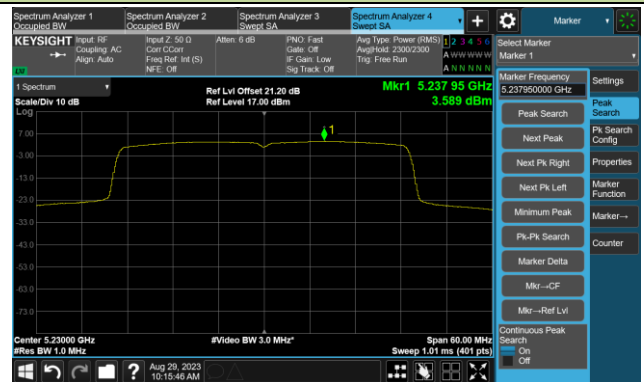

### 802.11ax-HE20 Power Spectral Density- Ant 1

Channel 36 (5180MHz)

Channel 44 (5220MHz)

Channel 48 (5240MHz)

Channel 52 (5260MHz)

Channel 60 (5300MHz)

Channel 64 (5320MHz)

### 802.11ax-HE20 Power Spectral Density- Ant 1

Channel 100 (5500MHz)

Channel 116 (5580MHz)

Channel 140 (5700MHz)

Channel 144(5720MHz)

Channel 149 (5745MHz)

Channel 157 (5785MHz)

## 802.11ax-HE40 Power Spectral Density- Ant 1

Channel 38 (5190MHz)

Channel 46 (5230MHz)

Channel 54 (5270MHz)

Channel 62 (5310MHz)

Channel 102 (5510MHz)

Channel 110 (5550MHz)

802.11ax-HE40 Power Spectral Density- Ant 1