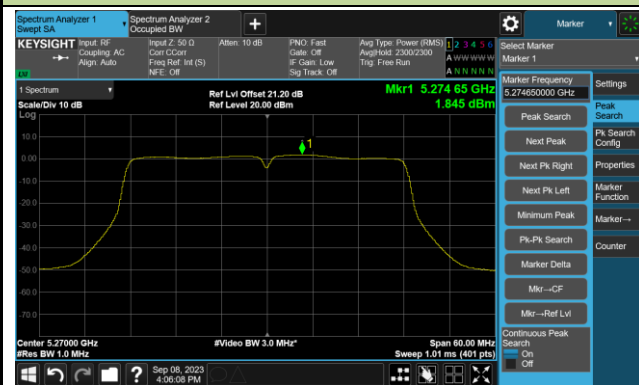

## 802.11ac-VHT20 Power Spectral Density- Ant 2

Channel 100 (5500MHz)

Channel 116 (5580MHz)

Channel 140 (5700MHz)

Channel 144(5720MHz)

Channel 149 (5745MHz)

Channel 157 (5785MHz)

802.11ac-VHT20 Power Spectral Density- Ant 2

Channel 165 (5825MHz)

802.11ac-VHT40 Power Spectral Density- Ant 2

Channel 38 (5190MHz)

Channel 46 (5230MHz)

Channel 54 (5270MHz)

Channel 62 (5310MHz)

Channel 102 (5510MHz)

Channel 110 (5550MHz)

802.11ac-VHT40 Power Spectral Density- Ant 2

Channel 134 (5670MHz)

Channel 142(5710MHz)

Channel 151 (5755MHz)

Channel 159 (5795MHz)