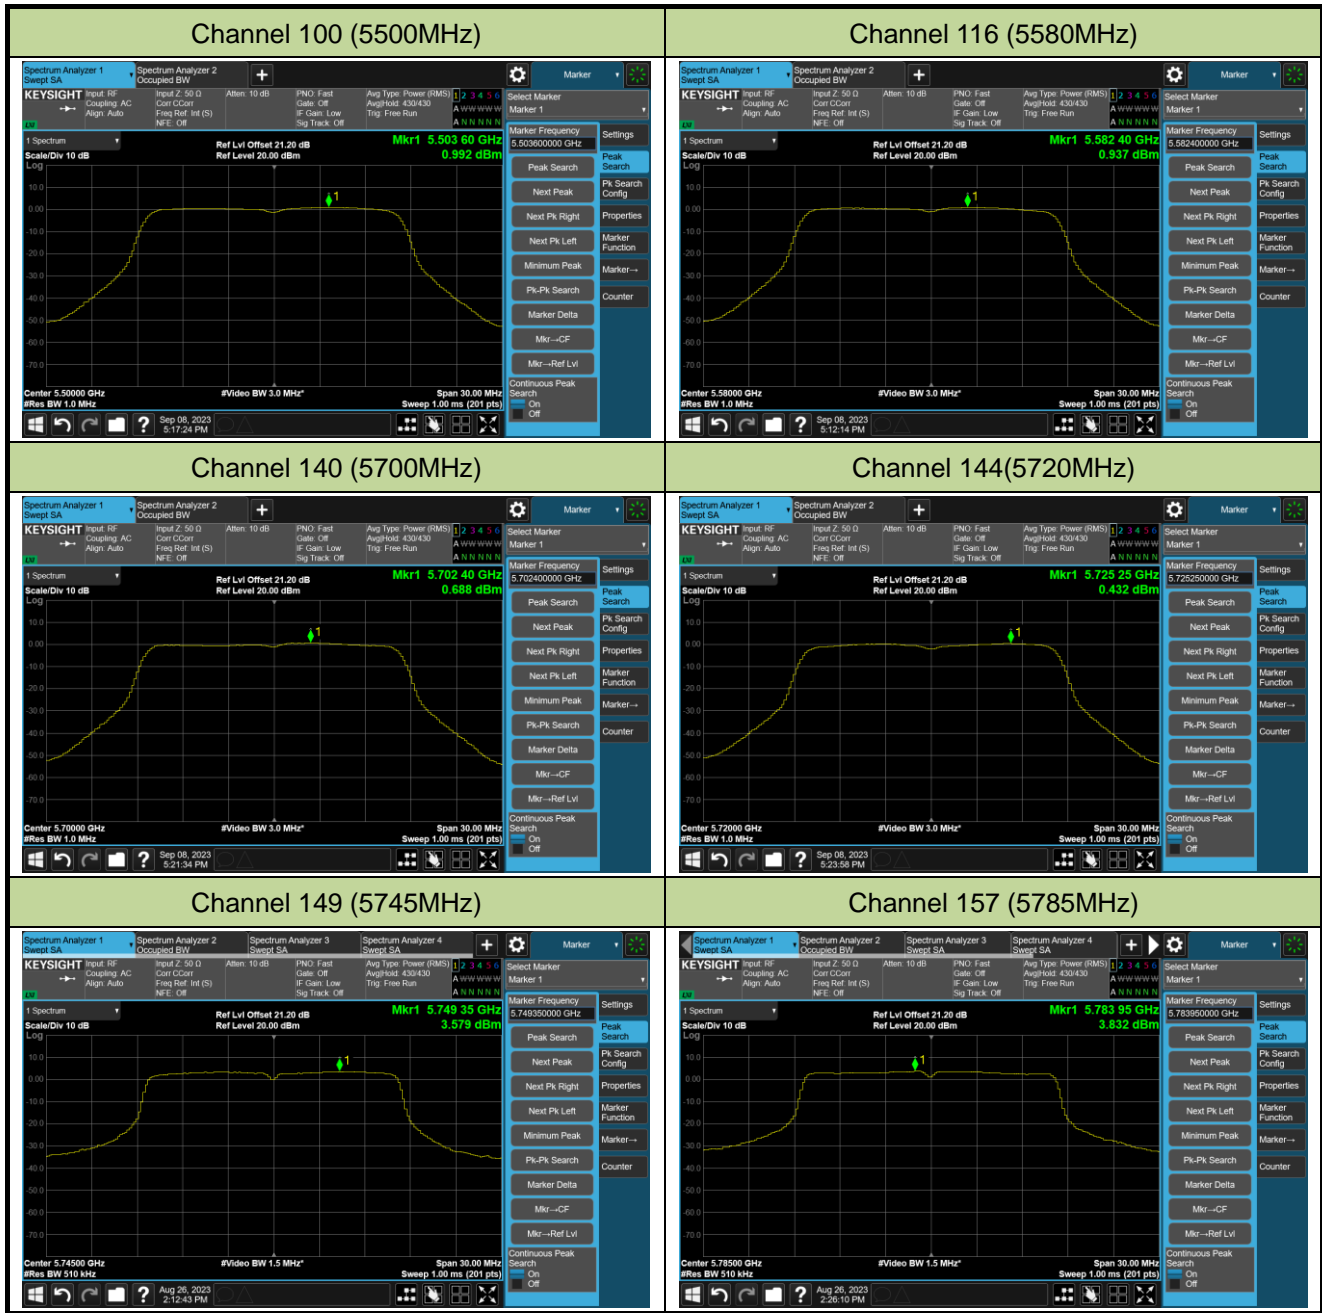

### 802.11ax-HE80 Power Spectral Density- Ant 1

Channel 42 (5210MHz)

Channel 58 (5290MHz)

Channel 106 (5530MHz)

Channel 122 (5610MHz)

Channel 138 (5690MHz)

Channel 155 (5775MHz)

802.11ax-HE80+80 Power Spectral Density- Ant 1

Channel 42 (5210MHz)

Channel 106 (5530MHz)

802.11a Power Spectral Density- Ant 2

Channel 36 (5180MHz)

Channel 44 (5220MHz)

Channel 48 (5240MHz)

Channel 52 (5260MHz)

Channel 60 (5300MHz)

Channel 64 (5320MHz)