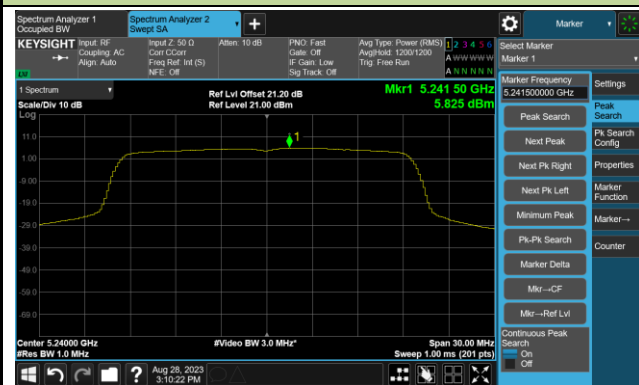

### 802.11ax-HE20 Power Spectral Density- Ant 1

Channel 36 (5180MHz)

Channel 44 (5220MHz)

Channel 48 (5240MHz)

Channel 52 (5260MHz)

Channel 60 (5300MHz)

Channel 64 (5320MHz)

### 802.11ax-HE20 Power Spectral Density- Ant 1

Channel 100 (5500MHz)

Channel 116 (5580MHz)

Channel 140 (5700MHz)

Channel 144(5720MHz)

Channel 149 (5745MHz)

Channel 157 (5785MHz)