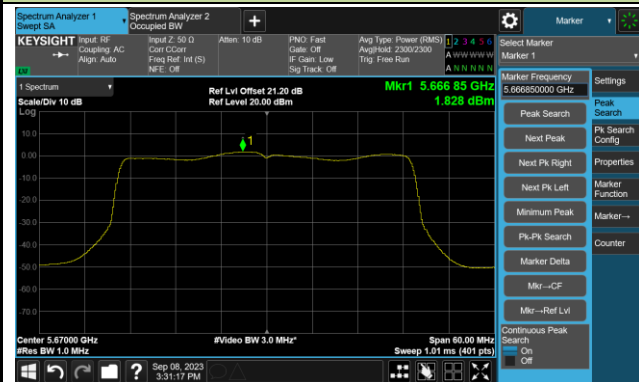

### 802.11ax-HE20 Power Spectral Density- Ant 1

Channel 100 (5500MHz)

Channel 116 (5580MHz)

Channel 140 (5700MHz)

Channel 144(5720MHz)

Channel 149 (5745MHz)

Channel 157 (5785MHz)

## 802.11ax-HE40 Power Spectral Density- Ant 1

Channel 38 (5190MHz)

Channel 46 (5230MHz)

Channel 54 (5270MHz)

Channel 62 (5310MHz)

Channel 102 (5510MHz)

Channel 110 (5550MHz)

802.11ax-HE40 Power Spectral Density- Ant 1

Channel 134 (5670MHz)

Channel 142(5710MHz)

Channel 151 (5755MHz)

Channel 159 (5795MHz)