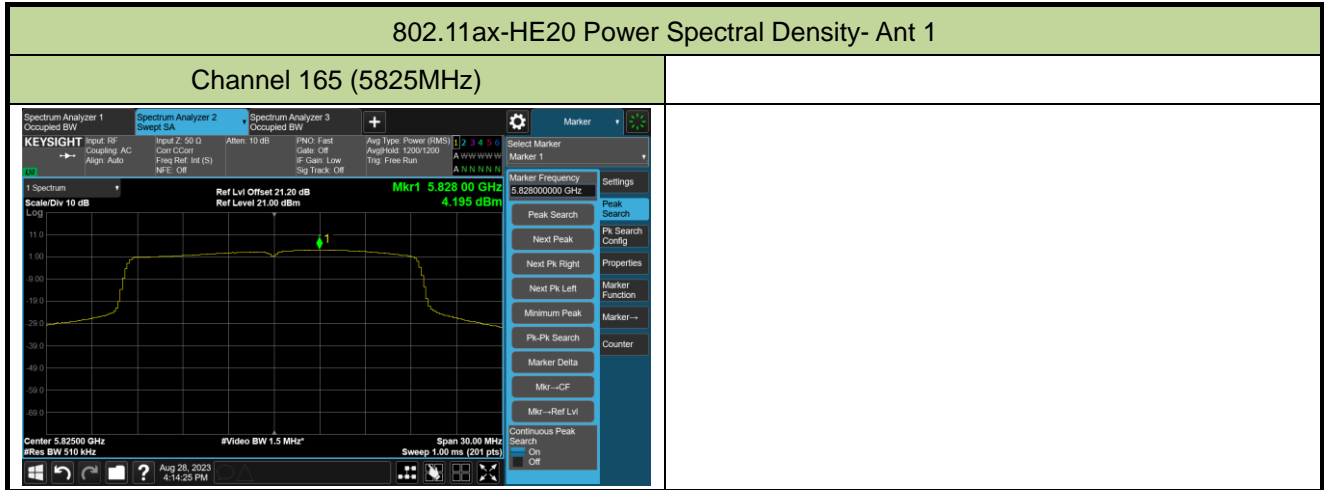

### 802.11ax-HE20 Power Spectral Density- Ant 1

Channel 100 (5500MHz)

Channel 116 (5580MHz)

Channel 140 (5700MHz)

Channel 144(5720MHz)

Channel 149 (5745MHz)

Channel 157 (5785MHz)