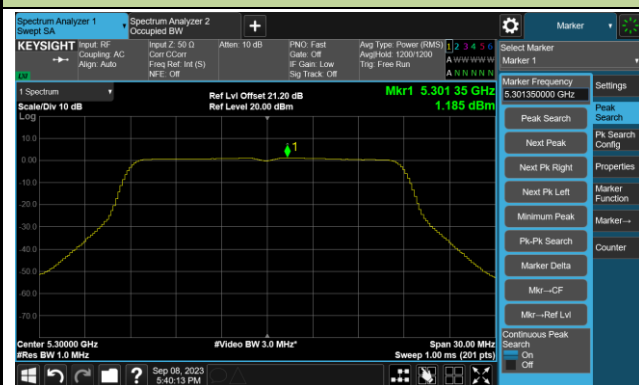

Channel 64 (5320MHz)

## 802.11ac-VHT20 Power Spectral Density- Ant 2

Channel 36 (5180MHz)

Channel 44 (5220MHz)

Channel 48 (5240MHz)

Channel 52 (5260MHz)

Channel 60 (5300MHz)

Channel 64 (5320MHz)

## 802.11ac-VHT20 Power Spectral Density- Ant 2

Channel 100 (5500MHz)

Channel 116 (5580MHz)

Channel 140 (5700MHz)

Channel 144(5720MHz)

Channel 149 (5745MHz)

Channel 157 (5785MHz)

802.11ac-VHT20 Power Spectral Density- Ant 2