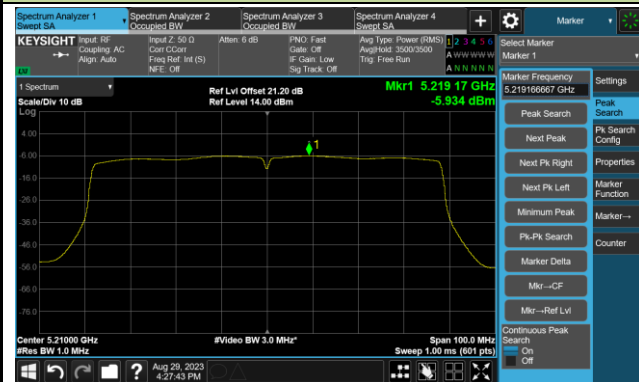

## 802.11ac-VHT80 Power Spectral Density- Ant 1

Channel 42 (5210MHz)

Channel 58 (5290MHz)

Channel 106 (5530MHz)

Channel 122 (5610MHz)

Channel 138 (5690MHz)

Channel 155 (5775MHz)

802.11ac-VHT80+80 Power Spectral Density- Ant 1