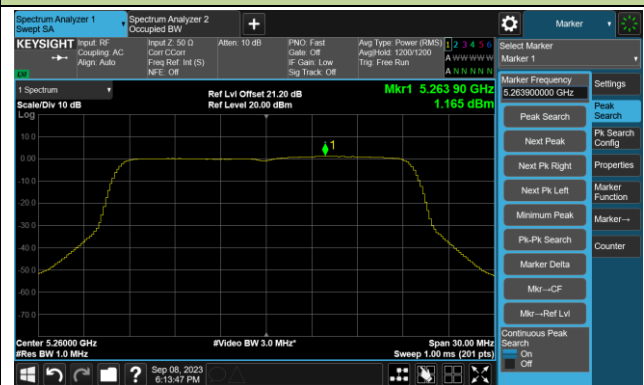

### 802.11ax-HE20 Power Spectral Density- Ant 1

Channel 36 (5180MHz)

Channel 44 (5220MHz)

Channel 48 (5240MHz)

Channel 52 (5260MHz)

Channel 60 (5300MHz)

Channel 64 (5320MHz)

### 802.11ax-HE20 Power Spectral Density- Ant 1

Channel 100 (5500MHz)

Channel 116 (5580MHz)

Channel 140 (5700MHz)

Channel 144(5720MHz)

Channel 149 (5745MHz)

Channel 157 (5785MHz)