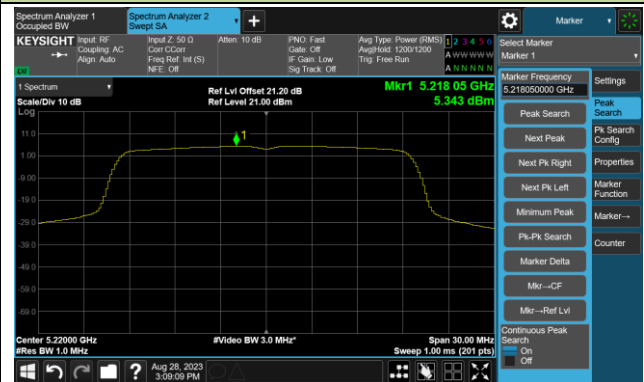

## 802.11ac-VHT80 Power Spectral Density- Ant 1

Channel 42 (5210MHz)

Channel 58 (5290MHz)

Channel 106 (5530MHz)

Channel 122 (5610MHz)

Channel 138 (5690MHz)

Channel 155 (5775MHz)

802.11ac-VHT80+80 Power Spectral Density- Ant 1

Channel 42 (5210MHz)

Channel 106 (5530MHz)

### 802.11ax-HE20 Power Spectral Density- Ant 1

Channel 36 (5180MHz)

Channel 44 (5220MHz)

Channel 48 (5240MHz)

Channel 52 (5260MHz)

Channel 60 (5300MHz)

Channel 64 (5320MHz)