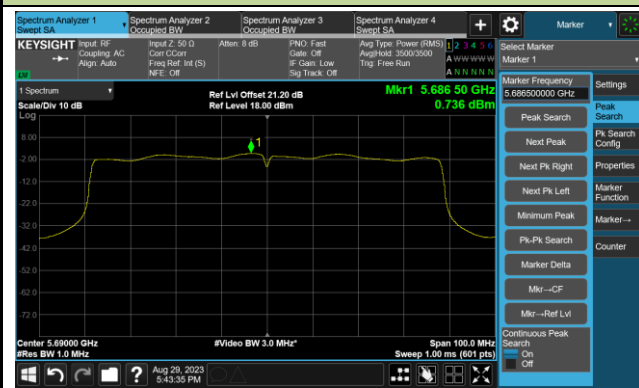

## 802.11ac-VHT80 Power Spectral Density- Ant 1

Channel 42 (5210MHz)

Channel 58 (5290MHz)

Channel 106 (5530MHz)

Channel 122 (5610MHz)

Channel 138 (5690MHz)

Channel 155 (5775MHz)

802.11ac-VHT80+80 Power Spectral Density- Ant 1

Channel 42 (5210MHz)

Channel 106 (5530MHz)