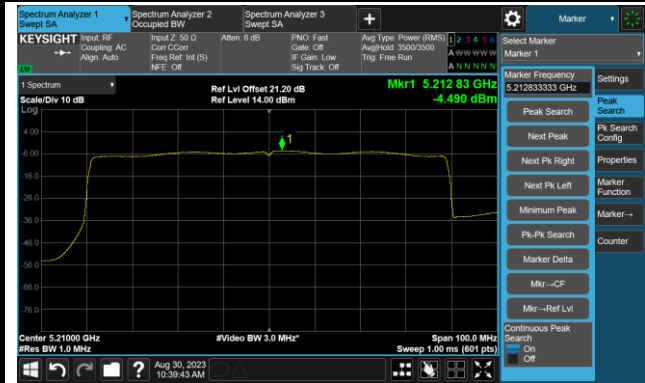

Channel 159 (5795MHz)

802.11ax-HE80 Power Spectral Density- Ant 0

Channel 42 (5210MHz)

Channel 58 (5290MHz)

Channel 106 (5530MHz)

Channel 122 (5610MHz)

Channel 138 (5690MHz)

Channel 155 (5775MHz)

802.11ax-HE80+80 Power Spectral Density- Ant 0

Channel 42 (5210MHz)

Channel 106 (5530MHz)

802.11a Power Spectral Density- Ant 1

Channel 36 (5180MHz)

Channel 44 (5220MHz)

Channel 48 (5240MHz)

Channel 52 (5260MHz)