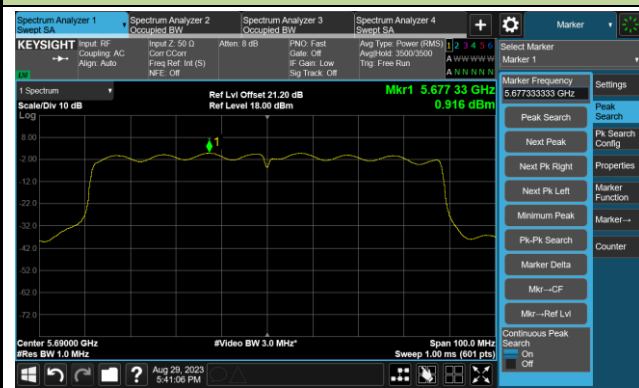

802.11ac-VHT80 Power Spectral Density- Ant 0

Channel 42 (5210MHz)

Channel 58 (5290MHz)

Channel 106 (5530MHz)

Channel 122 (5610MHz)

Channel 138 (5690MHz)

Channel 155 (5775MHz)

802.11ax-HE20 Power Spectral Density- Ant 0

Channel 36 (5180MHz)

Channel 44 (5220MHz)

Channel 48 (5240MHz)

Channel 52 (5260MHz)

Channel 60 (5300MHz)

Channel 64 (5320MHz)

802.11ax-HE20 Power Spectral Density- Ant 0

Channel 100 (5500MHz)