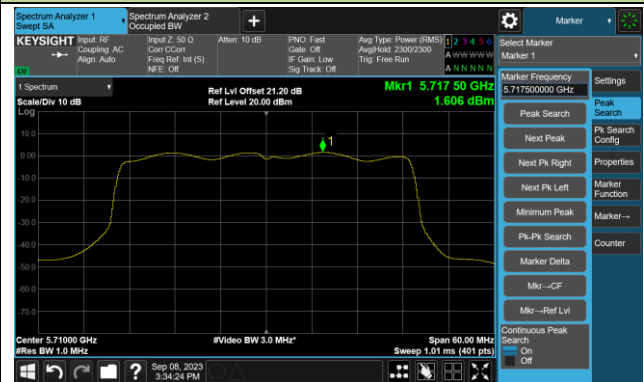

Channel 54 (5270MHz)

Channel 62 (5310MHz)

Channel 102 (5510MHz)

Channel 110 (5550MHz)

802.11ax-HE40 Power Spectral Density- Ant 0

Channel 134 (5670MHz)

Channel 142(5710MHz)

Channel 151 (5755MHz)

Channel 159 (5795MHz)

802.11ax-HE80 Power Spectral Density- Ant 0

Channel 42 (5210MHz)

Channel 58 (5290MHz)

Channel 106 (5530MHz)

Channel 122 (5610MHz)

Channel 138 (5690MHz)

Channel 155 (5775MHz)