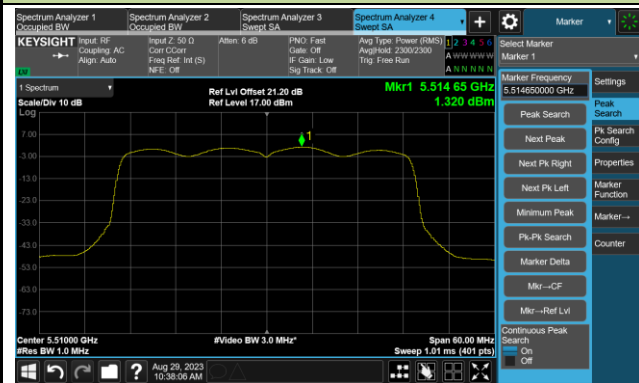

Channel 116 (5580MHz)

Channel 140 (5700MHz)

Channel 144(5720MHz)

Channel 149 (5745MHz)

Channel 157 (5785MHz)

802.11ax-HE40 Power Spectral Density- Ant 0

Channel 38 (5190MHz)

Channel 46 (5230MHz)

Channel 54 (5270MHz)

Channel 62 (5310MHz)

Channel 102 (5510MHz)

Channel 110 (5550MHz)

802.11ax-HE40 Power Spectral Density- Ant 0

Channel 134 (5670MHz)

Channel 142(5710MHz)

Channel 151 (5755MHz)