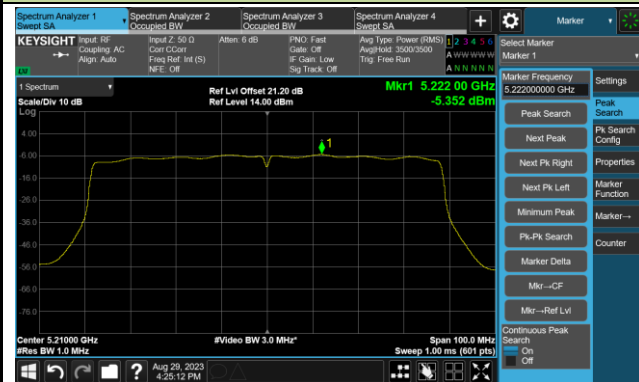

802.11ac-VHT80 Power Spectral Density- Ant 0

Channel 42 (5210MHz)

Channel 58 (5290MHz)

Channel 106 (5530MHz)

Channel 122 (5610MHz)

Channel 138 (5690MHz)

Channel 155 (5775MHz)

802.11ax-HE20 Power Spectral Density- Ant 0

Channel 36 (5180MHz)

Channel 44 (5220MHz)

Channel 48 (5240MHz)

Channel 52 (5260MHz)

Channel 60 (5300MHz)

Channel 64 (5320MHz)

802.11ax-HE20 Power Spectral Density- Ant 0

Channel 100 (5500MHz)