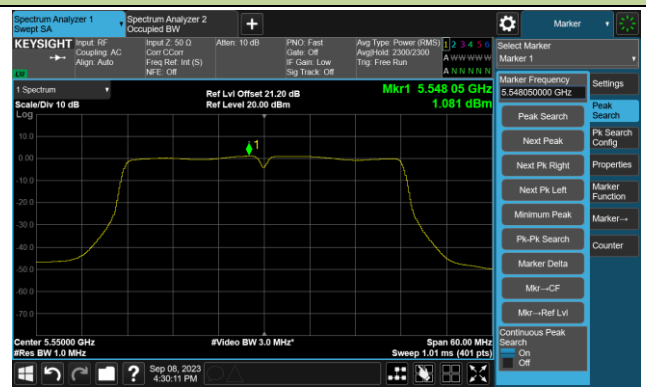

Channel 64 (5320MHz)

802.11ac-VHT20 Power Spectral Density- Ant 1

Channel 100 (5500MHz)

Channel 116 (5580MHz)

Channel 140 (5700MHz)

Channel 144(5720MHz)

Channel 149 (5745MHz)

Channel 157 (5785MHz)

802.11ac-VHT20 Power Spectral Density- Ant 1

Channel 165 (5825MHz)

802.11ac-VHT40 Power Spectral Density- Ant 1

Channel 38 (5190MHz)

Channel 46 (5230MHz)

Channel 54 (5270MHz)

Channel 62 (5310MHz)

Channel 102 (5510MHz)

Channel 110 (5550MHz)

802.11ac-VHT40 Power Spectral Density- Ant 1

Channel 134 (5670MHz)

Channel 142(5710MHz)

Channel 151 (5755MHz)

Channel 159 (5795MHz)