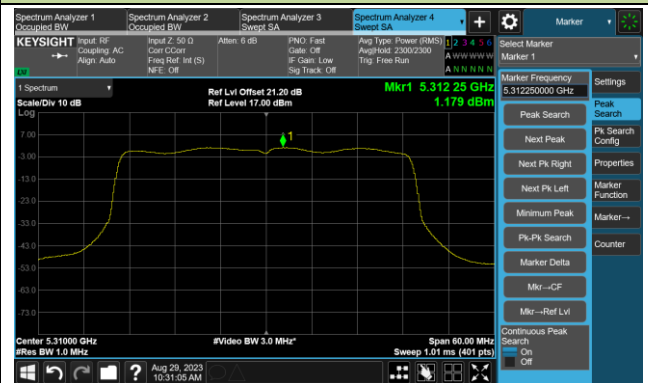

Channel 116 (5580MHz)

Channel 140 (5700MHz)

Channel 144(5720MHz)

Channel 149 (5745MHz)

Channel 157 (5785MHz)

802.11ax-HE40 Power Spectral Density- Ant 0

Channel 38 (5190MHz)

Channel 46 (5230MHz)

Channel 54 (5270MHz)

Channel 62 (5310MHz)

Channel 102 (5510MHz)

Channel 110 (5550MHz)

802.11ax-HE40 Power Spectral Density- Ant 0

Channel 134 (5670MHz)

Channel 142(5710MHz)

Channel 151 (5755MHz)