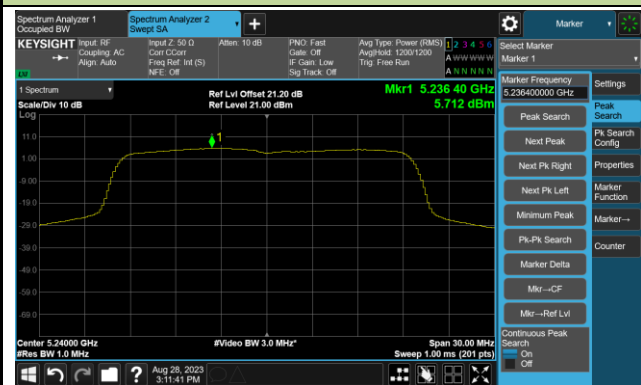

802.11ac-VHT80 Power Spectral Density- Ant 0

Channel 42 (5210MHz)

Channel 58 (5290MHz)

Channel 106 (5530MHz)

Channel 122 (5610MHz)

Channel 138 (5690MHz)

Channel 155 (5775MHz)

802.11ax-HE20 Power Spectral Density- Ant 0

Channel 36 (5180MHz)

Channel 44 (5220MHz)

Channel 48 (5240MHz)

Channel 52 (5260MHz)

Channel 60 (5300MHz)

Channel 64 (5320MHz)

802.11ax-HE20 Power Spectral Density- Ant 0

Channel 100 (5500MHz)