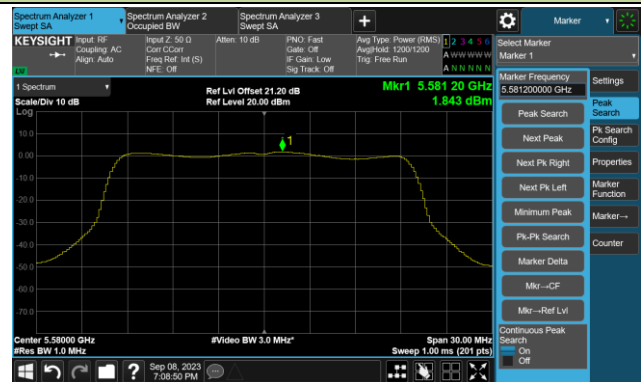

Channel 36 (5180MHz)

Channel 44 (5220MHz)

Channel 48 (5240MHz)

Channel 52 (5260MHz)

Channel 60 (5300MHz)

Channel 64 (5320MHz)

802.11ax-HE20 Power Spectral Density- Ant 0

Channel 100 (5500MHz)

Channel 116 (5580MHz)

Channel 140 (5700MHz)

Channel 144(5720MHz)

Channel 149 (5745MHz)

Channel 157 (5785MHz)

802.11ax-HE40 Power Spectral Density- Ant 0

Channel 38 (5190MHz)

Channel 46 (5230MHz)