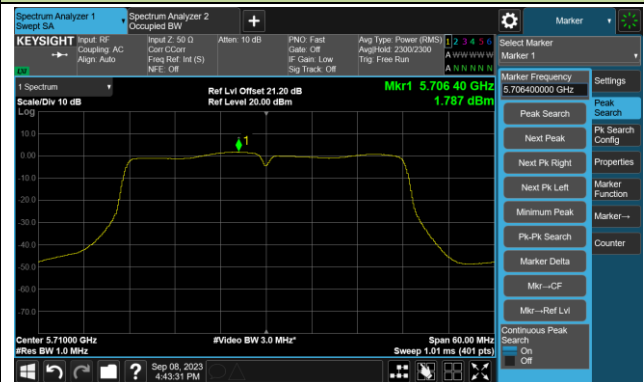

802.11ac-VHT20 Power Spectral Density- Ant 1

Channel 165 (5825MHz)

802.11ac-VHT40 Power Spectral Density- Ant 1

Channel 38 (5190MHz)

Channel 46 (5230MHz)

Channel 54 (5270MHz)

Channel 62 (5310MHz)

Channel 102 (5510MHz)

Channel 110 (5550MHz)

802.11ac-VHT40 Power Spectral Density- Ant 1

Channel 134 (5670MHz)

Channel 142(5710MHz)

Channel 151 (5755MHz)

Channel 159 (5795MHz)