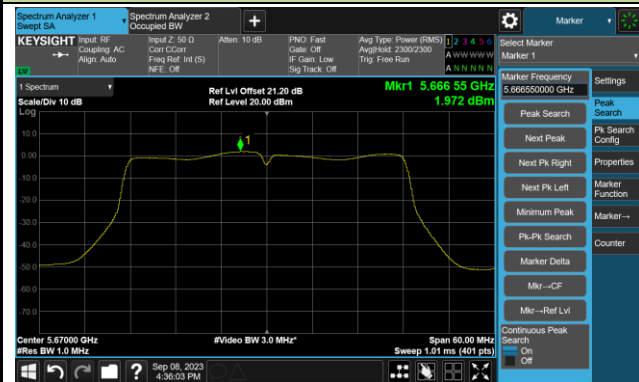

Channel 64 (5320MHz)

802.11ac-VHT20 Power Spectral Density- Ant 1

Channel 100 (5500MHz)

Channel 116 (5580MHz)

Channel 140 (5700MHz)

Channel 144(5720MHz)

Channel 149 (5745MHz)

Channel 157 (5785MHz)

802.11ac-VHT20 Power Spectral Density- Ant 1

Channel 165 (5825MHz)

802.11ac-VHT40 Power Spectral Density- Ant 1

Channel 38 (5190MHz)

Channel 46 (5230MHz)

Channel 54 (5270MHz)

Channel 62 (5310MHz)

Channel 102 (5510MHz)

Channel 110 (5550MHz)

802.11ac-VHT40 Power Spectral Density- Ant 1

Channel 134 (5670MHz)

Channel 142(5710MHz)

Channel 151 (5755MHz)

Channel 159 (5795MHz)