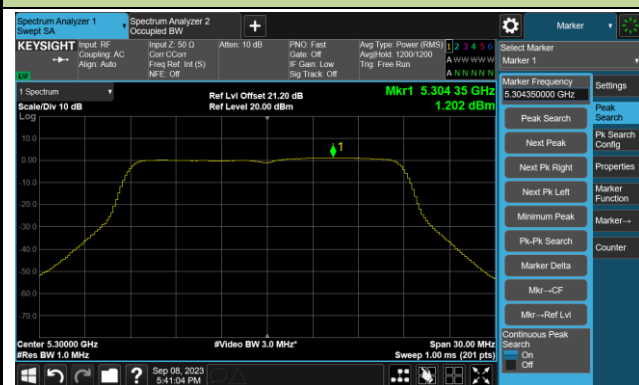

802.11ax-HE80+80 Power Spectral Density- Ant 0

Channel 42 (5210MHz)

Channel 106 (5530MHz)

802.11a Power Spectral Density- Ant 1

Channel 36 (5180MHz)

Channel 44 (5220MHz)

Channel 48 (5240MHz)

Channel 52 (5260MHz)

Channel 60 (5300MHz)

Channel 64 (5320MHz)

802.11ac-VHT20 Power Spectral Density- Ant 1

Channel 36 (5180MHz)

Channel 44 (5220MHz)

Channel 48 (5240MHz)

Channel 52 (5260MHz)

Channel 60 (5300MHz)

Channel 64 (5320MHz)

802.11ac-VHT20 Power Spectral Density- Ant 1

Channel 100 (5500MHz)

Channel 116 (5580MHz)

Channel 140 (5700MHz)

Channel 144(5720MHz)

Channel 149 (5745MHz)

Channel 157 (5785MHz)