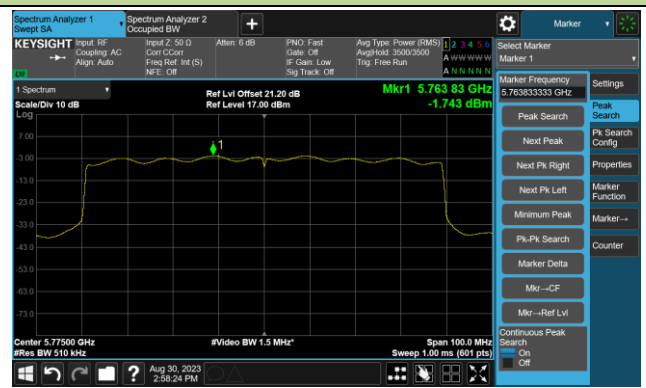

Channel 159 (5795MHz)

802.11ax-HE80 Power Spectral Density- Ant 0

Channel 42 (5210MHz)

Channel 58 (5290MHz)

Channel 106 (5530MHz)

Channel 122 (5610MHz)

Channel 138 (5690MHz)

Channel 155 (5775MHz)

802.11ax-HE80+80 Power Spectral Density- Ant 0

Channel 42 (5210MHz)

Channel 106 (5530MHz)

802.11a Power Spectral Density- Ant 1

Channel 36 (5180MHz)

Channel 44 (5220MHz)

Channel 48 (5240MHz)

Channel 52 (5260MHz)