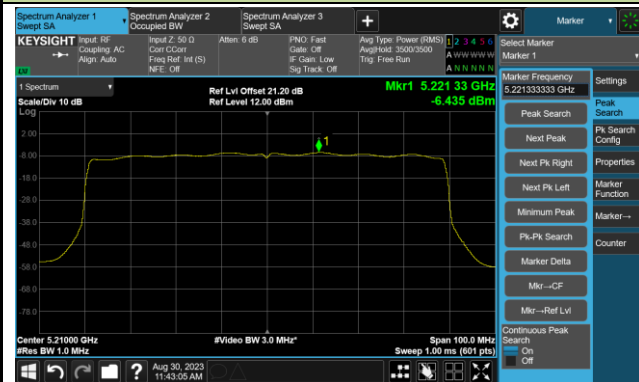

Channel 54 (5270MHz)

Channel 62 (5310MHz)

Channel 102 (5510MHz)

Channel 110 (5550MHz)

802.11ax-HE40 Power Spectral Density- Ant 0

Channel 134 (5670MHz)

Channel 142(5710MHz)

Channel 151 (5755MHz)

Channel 159 (5795MHz)

802.11ax-HE80 Power Spectral Density- Ant 0

Channel 42 (5210MHz)

Channel 58 (5290MHz)

Channel 106 (5530MHz)

Channel 122 (5610MHz)

Channel 138 (5690MHz)

Channel 155 (5775MHz)