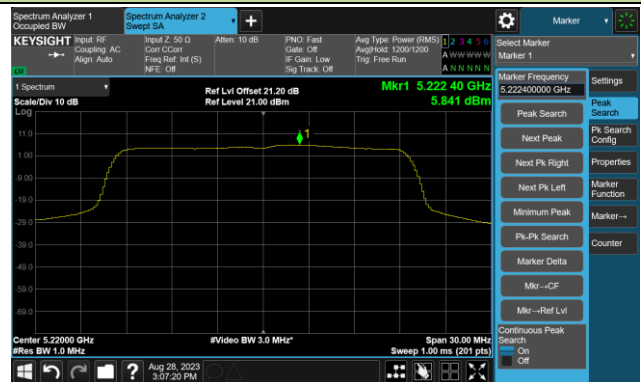

802.11ac-VHT80 Power Spectral Density- Ant 0

Channel 42 (5210MHz)

Channel 58 (5290MHz)

Channel 106 (5530MHz)

Channel 122 (5610MHz)

Channel 138 (5690MHz)

Channel 155 (5775MHz)

802.11ax-HE20 Power Spectral Density- Ant 0

Channel 36 (5180MHz)

Channel 44 (5220MHz)

Channel 48 (5240MHz)

Channel 52 (5260MHz)

Channel 60 (5300MHz)

Channel 64 (5320MHz)

802.11ax-HE20 Power Spectral Density- Ant 0

Channel 100 (5500MHz)