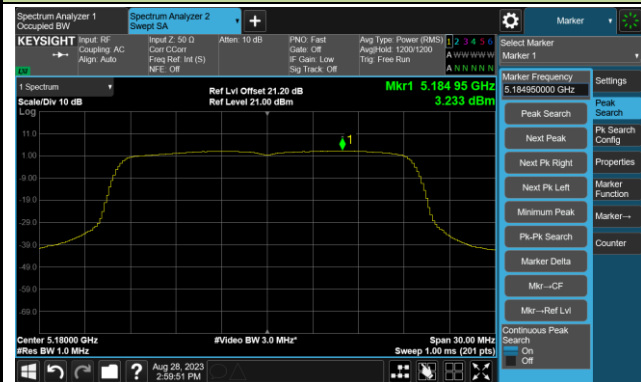

802.11ac-VHT80 Power Spectral Density- Ant 0

Channel 42 (5210MHz)

Channel 58 (5290MHz)

Channel 106 (5530MHz)

Channel 122 (5610MHz)

Channel 138 (5690MHz)

Channel 155 (5775MHz)

802.11ax-HE20 Power Spectral Density- Ant 0

Channel 36 (5180MHz)

Channel 44 (5220MHz)

Channel 48 (5240MHz)

Channel 52 (5260MHz)

Channel 60 (5300MHz)

Channel 64 (5320MHz)

802.11ax-HE20 Power Spectral Density- Ant 0

Channel 100 (5500MHz)