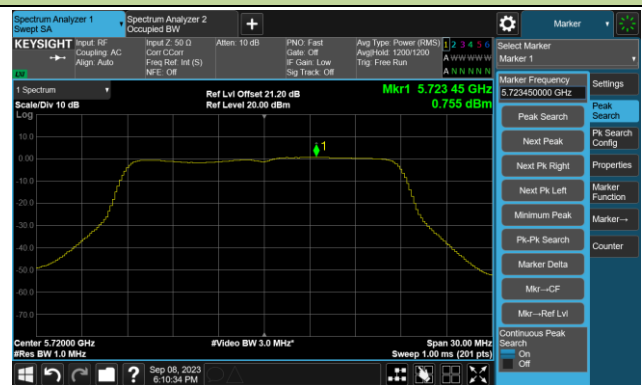

Channel 60 (5300MHz)

Channel 64 (5320MHz)

802.11ac-VHT20 Power Spectral Density- Ant 1

Channel 36 (5180MHz)

Channel 44 (5220MHz)

Channel 48 (5240MHz)

Channel 52 (5260MHz)

Channel 60 (5300MHz)

Channel 64 (5320MHz)

802.11ac-VHT20 Power Spectral Density- Ant 1

Channel 100 (5500MHz)

Channel 116 (5580MHz)

Channel 140 (5700MHz)

Channel 144(5720MHz)

Channel 149 (5745MHz)

Channel 157 (5785MHz)

802.11ac-VHT20 Power Spectral Density- Ant 1

Channel 165 (5825MHz)

802.11ac-VHT40 Power Spectral Density- Ant 1

Channel 38 (5190MHz)

Channel 46 (5230MHz)

Channel 54 (5270MHz)

Channel 62 (5310MHz)

Channel 102 (5510MHz)