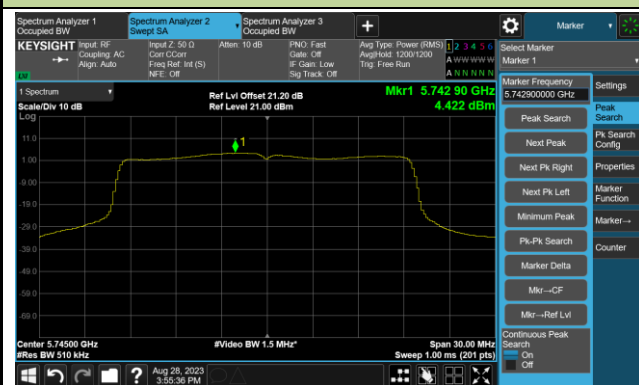

Channel 116 (5580MHz)

Channel 140 (5700MHz)

Channel 144(5720MHz)

Channel 149 (5745MHz)

Channel 157 (5785MHz)

802.11ax-HE40 Power Spectral Density- Ant 0

Channel 38 (5190MHz)

Channel 46 (5230MHz)

Channel 54 (5270MHz)

Channel 62 (5310MHz)

Channel 102 (5510MHz)

Channel 110 (5550MHz)

802.11ax-HE40 Power Spectral Density- Ant 0

Channel 134 (5670MHz)

Channel 142(5710MHz)

Channel 151 (5755MHz)