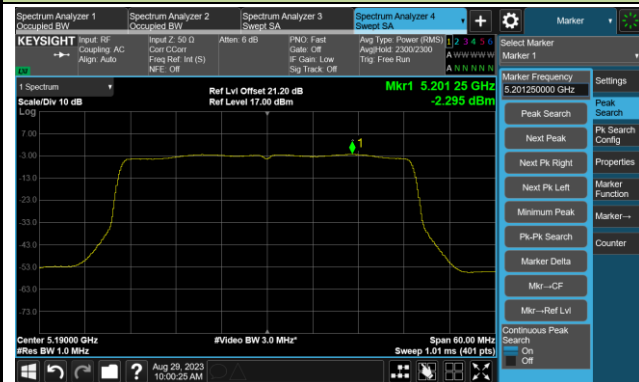

Channel 116 (5580MHz)

Channel 140 (5700MHz)

Channel 144(5720MHz)

Channel 149 (5745MHz)

Channel 157 (5785MHz)

802.11ax-HE40 Power Spectral Density- Ant 0

Channel 38 (5190MHz)

Channel 46 (5230MHz)

Channel 54 (5270MHz)

Channel 62 (5310MHz)

Channel 102 (5510MHz)

Channel 110 (5550MHz)

802.11ax-HE40 Power Spectral Density- Ant 0

Channel 134 (5670MHz)

Channel 142(5710MHz)

Channel 151 (5755MHz)