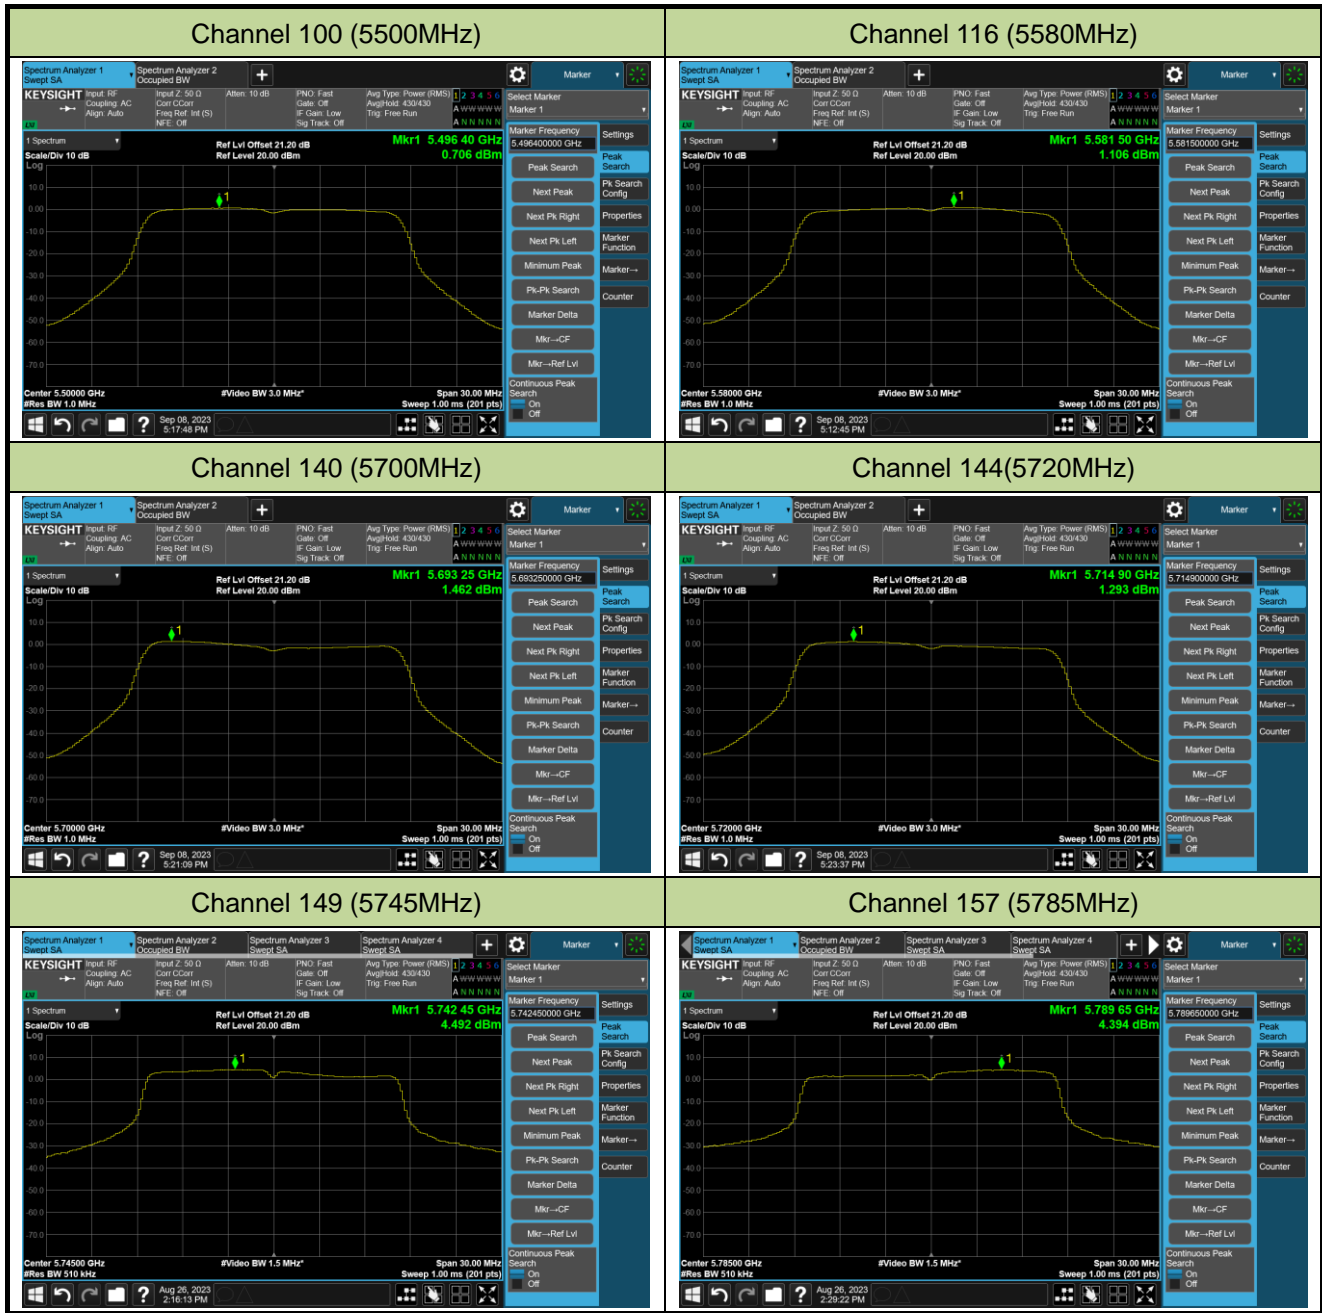

Channel 159 (5795MHz)

802.11ax-HE80 Power Spectral Density- Ant 0

Channel 42 (5210MHz)

Channel 58 (5290MHz)

Channel 106 (5530MHz)

Channel 122 (5610MHz)

Channel 138 (5690MHz)

Channel 155 (5775MHz)

802.11ax-HE80+80 Power Spectral Density- Ant 0

Channel 42 (5210MHz)

Channel 106 (5530MHz)

802.11a Power Spectral Density- Ant 1

Channel 36 (5180MHz)

Channel 44 (5220MHz)

Channel 48 (5240MHz)

Channel 52 (5260MHz)

Channel 60 (5300MHz)

Channel 64 (5320MHz)

802.11ac-VHT20 Power Spectral Density- Ant 1

Channel 36 (5180MHz)

Channel 44 (5220MHz)

Channel 48 (5240MHz)

Channel 52 (5260MHz)

Channel 60 (5300MHz)