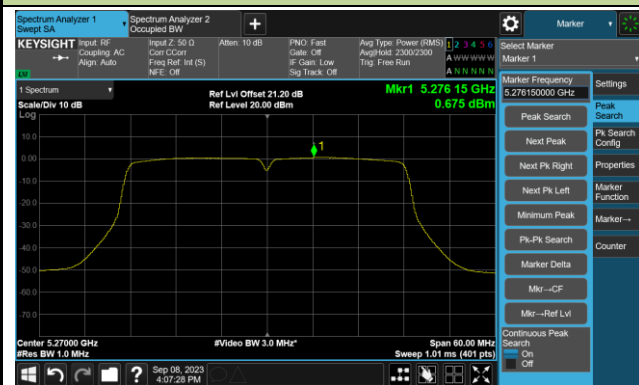

Channel 64 (5320MHz)

802.11ac-VHT20 Power Spectral Density- Ant 1

Channel 100 (5500MHz)

Channel 116 (5580MHz)

Channel 140 (5700MHz)

Channel 144(5720MHz)

Channel 149 (5745MHz)

Channel 157 (5785MHz)

802.11ac-VHT20 Power Spectral Density- Ant 1

Channel 165 (5825MHz)

802.11ac-VHT40 Power Spectral Density- Ant 1

Channel 38 (5190MHz)

Channel 46 (5230MHz)

Channel 54 (5270MHz)

Channel 62 (5310MHz)

Channel 102 (5510MHz)

Channel 110 (5550MHz)

802.11ac-VHT40 Power Spectral Density- Ant 1

Channel 134 (5670MHz)

Channel 142(5710MHz)

Channel 151 (5755MHz)

Channel 159 (5795MHz)