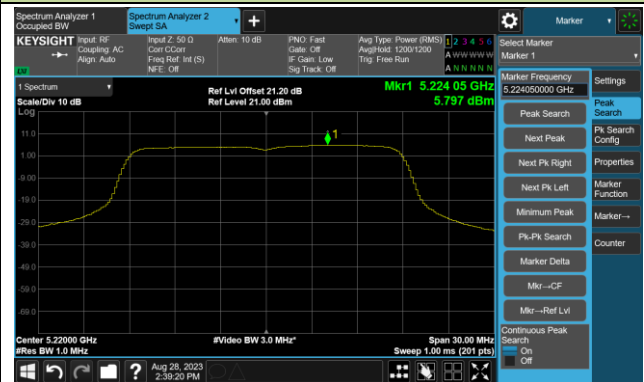

802.11ax-HE80+80 Power Spectral Density- Ant 0

Channel 42 (5210MHz)

Channel 106 (5530MHz)

802.11a Power Spectral Density- Ant 1

Channel 36 (5180MHz)

Channel 44 (5220MHz)

Channel 48 (5240MHz)

Channel 52 (5260MHz)

Channel 60 (5300MHz)

Channel 64 (5320MHz)

802.11ac-VHT20 Power Spectral Density- Ant 1

Channel 36 (5180MHz)

Channel 44 (5220MHz)

Channel 48 (5240MHz)

Channel 52 (5260MHz)

Channel 60 (5300MHz)

Channel 64 (5320MHz)

802.11ac-VHT20 Power Spectral Density- Ant 1

Channel 100 (5500MHz)

Channel 116 (5580MHz)

Channel 140 (5700MHz)

Channel 144(5720MHz)

Channel 149 (5745MHz)

Channel 157 (5785MHz)