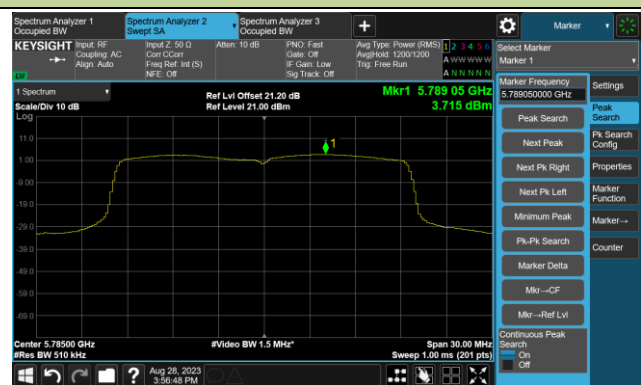

Channel 116 (5580MHz)

Channel 140 (5700MHz)

Channel 144(5720MHz)

Channel 149 (5745MHz)

Channel 157 (5785MHz)

802.11ax-HE40 Power Spectral Density- Ant 0

Channel 38 (5190MHz)

Channel 46 (5230MHz)

Channel 54 (5270MHz)

Channel 62 (5310MHz)

Channel 102 (5510MHz)

Channel 110 (5550MHz)

802.11ax-HE40 Power Spectral Density- Ant 0

Channel 134 (5670MHz)

Channel 142(5710MHz)

Channel 151 (5755MHz)