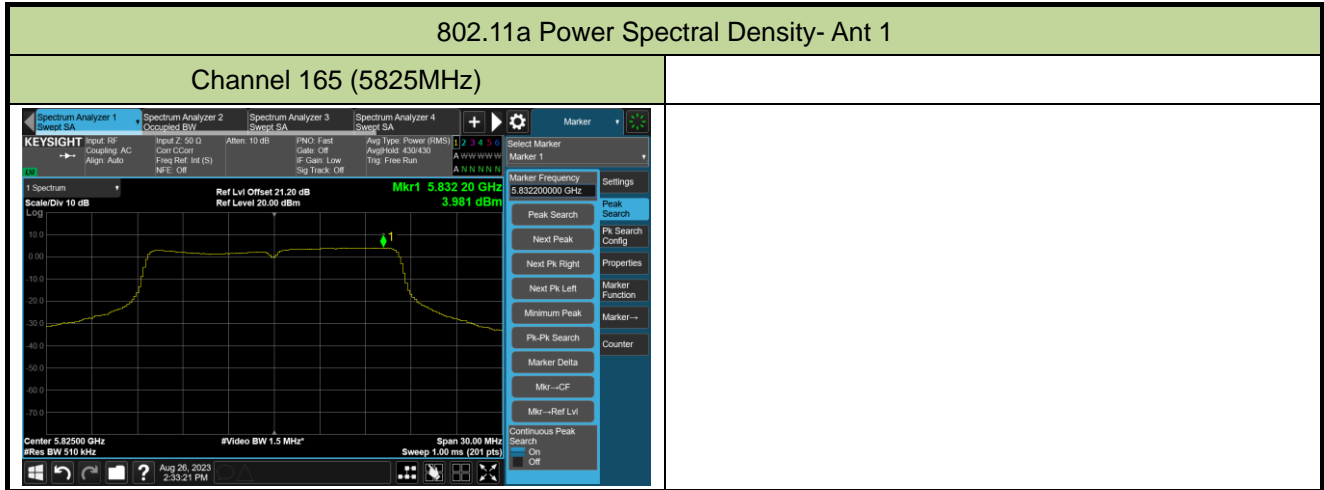

802.11ax-HE80+80 Power Spectral Density- Ant 0

Channel 42 (5210MHz)

Channel 106 (5530MHz)

802.11a Power Spectral Density- Ant 1

Channel 36 (5180MHz)

Channel 44 (5220MHz)

Channel 48 (5240MHz)

Channel 52 (5260MHz)

Channel 60 (5300MHz)

Channel 64 (5320MHz)

802.11ac-VHT20 Power Spectral Density- Ant 1

Channel 36 (5180MHz)

Channel 44 (5220MHz)

Channel 48 (5240MHz)

Channel 52 (5260MHz)

Channel 60 (5300MHz)