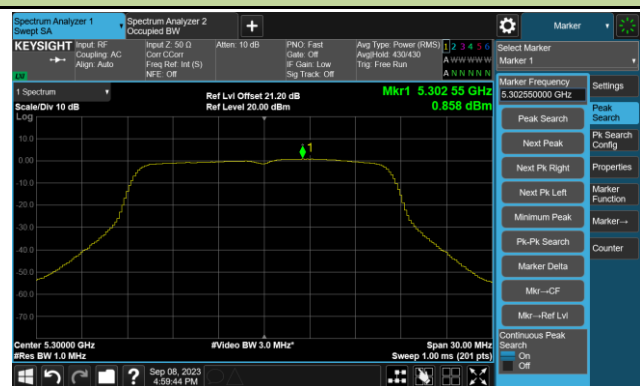

Channel 159 (5795MHz)

802.11ax-HE80 Power Spectral Density- Ant 0

Channel 42 (5210MHz)

Channel 58 (5290MHz)

Channel 106 (5530MHz)

Channel 122 (5610MHz)

Channel 138 (5690MHz)

Channel 155 (5775MHz)

802.11ax-HE80+80 Power Spectral Density- Ant 0

Channel 42 (5210MHz)

Channel 106 (5530MHz)

802.11a Power Spectral Density- Ant 1

Channel 36 (5180MHz)

Channel 44 (5220MHz)

Channel 48 (5240MHz)

Channel 52 (5260MHz)

Channel 60 (5300MHz)

Channel 64 (5320MHz)

802.11ac-VHT20 Power Spectral Density- Ant 1

Channel 36 (5180MHz)

Channel 44 (5220MHz)

Channel 48 (5240MHz)

Channel 52 (5260MHz)

Channel 60 (5300MHz)