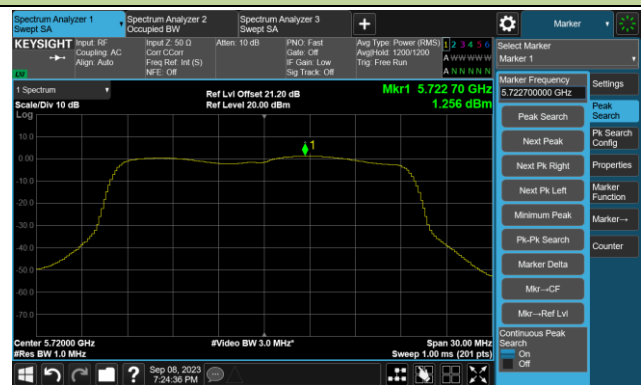

Channel 36 (5180MHz)

Channel 44 (5220MHz)

Channel 48 (5240MHz)

Channel 52 (5260MHz)

Channel 60 (5300MHz)

Channel 64 (5320MHz)

802.11ax-HE20 Power Spectral Density- Ant 0

Channel 100 (5500MHz)

Channel 116 (5580MHz)

Channel 140 (5700MHz)

Channel 144(5720MHz)

Channel 149 (5745MHz)

Channel 157 (5785MHz)

802.11ax-HE40 Power Spectral Density- Ant 0

Channel 38 (5190MHz)

Channel 46 (5230MHz)