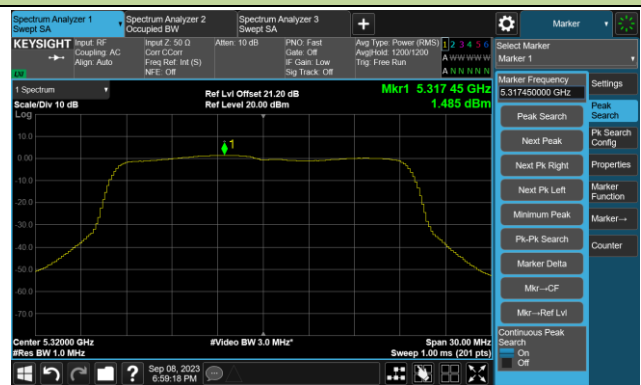

802.11ac-VHT80 Power Spectral Density- Ant 0

Channel 42 (5210MHz)

Channel 58 (5290MHz)

Channel 106 (5530MHz)

Channel 122 (5610MHz)

Channel 138 (5690MHz)

Channel 155 (5775MHz)

802.11ax-HE20 Power Spectral Density- Ant 0

Channel 36 (5180MHz)

Channel 44 (5220MHz)

Channel 48 (5240MHz)

Channel 52 (5260MHz)

Channel 60 (5300MHz)

Channel 64 (5320MHz)

802.11ax-HE20 Power Spectral Density- Ant 0

Channel 100 (5500MHz)

Channel 116 (5580MHz)

Channel 140 (5700MHz)

Channel 144(5720MHz)

Channel 149 (5745MHz)

Channel 157 (5785MHz)

802.11ax-HE40 Power Spectral Density- Ant 0

Channel 38 (5190MHz)

Channel 46 (5230MHz)