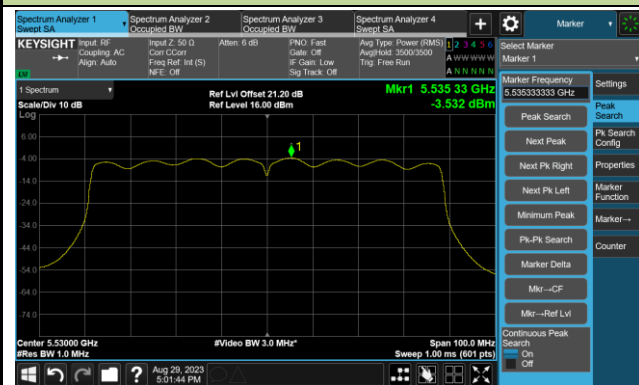

802.11ac-VHT80 Power Spectral Density- Ant 0

Channel 42 (5210MHz)

Channel 58 (5290MHz)

Channel 106 (5530MHz)

Channel 122 (5610MHz)

Channel 138 (5690MHz)

Channel 155 (5775MHz)

802.11ax-HE20 Power Spectral Density- Ant 0

Channel 36 (5180MHz)

Channel 44 (5220MHz)

Channel 48 (5240MHz)

Channel 52 (5260MHz)

Channel 60 (5300MHz)

Channel 64 (5320MHz)

802.11ax-HE20 Power Spectral Density- Ant 0

Channel 100 (5500MHz)