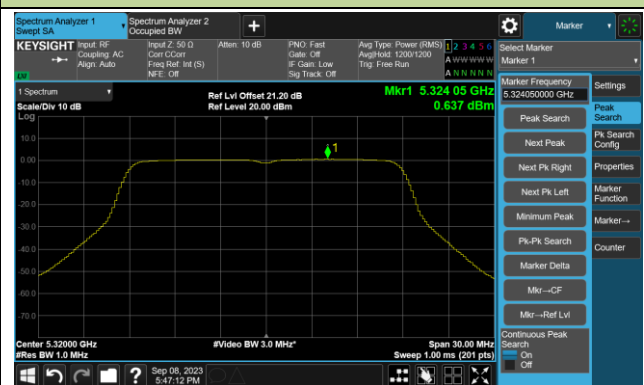

802.11ax-HE80+80 Power Spectral Density- Ant 0

Channel 42 (5210MHz)

Channel 106 (5530MHz)

802.11a Power Spectral Density- Ant 1

Channel 36 (5180MHz)

Channel 44 (5220MHz)

Channel 48 (5240MHz)

Channel 52 (5260MHz)

Channel 60 (5300MHz)

Channel 64 (5320MHz)

802.11ac-VHT20 Power Spectral Density- Ant 1

Channel 36 (5180MHz)

Channel 44 (5220MHz)

Channel 48 (5240MHz)

Channel 52 (5260MHz)

Channel 60 (5300MHz)

Channel 64 (5320MHz)

802.11ac-VHT20 Power Spectral Density- Ant 1

Channel 100 (5500MHz)

Channel 116 (5580MHz)

Channel 140 (5700MHz)

Channel 144(5720MHz)

Channel 149 (5745MHz)

Channel 157 (5785MHz)