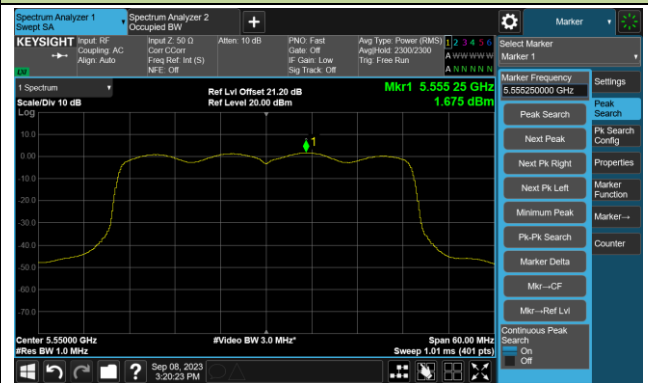

Channel 54 (5270MHz)

Channel 62 (5310MHz)

Channel 102 (5510MHz)

Channel 110 (5550MHz)

802.11ax-HE40 Power Spectral Density- Ant 0

Channel 134 (5670MHz)

Channel 142(5710MHz)

Channel 151 (5755MHz)

Channel 159 (5795MHz)

802.11ax-HE80 Power Spectral Density- Ant 0

Channel 42 (5210MHz)

Channel 58 (5290MHz)

Channel 106 (5530MHz)

Channel 122 (5610MHz)

Channel 138 (5690MHz)

Channel 155 (5775MHz)