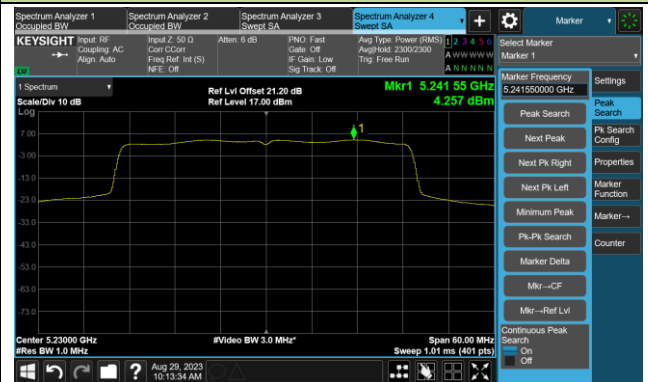

Channel 116 (5580MHz)

Channel 140 (5700MHz)

Channel 144(5720MHz)

Channel 149 (5745MHz)

Channel 157 (5785MHz)

802.11ax-HE40 Power Spectral Density- Ant 0

Channel 38 (5190MHz)

Channel 46 (5230MHz)

Channel 54 (5270MHz)

Channel 62 (5310MHz)

Channel 102 (5510MHz)

Channel 110 (5550MHz)

802.11ax-HE40 Power Spectral Density- Ant 0

Channel 134 (5670MHz)

Channel 142(5710MHz)

Channel 151 (5755MHz)