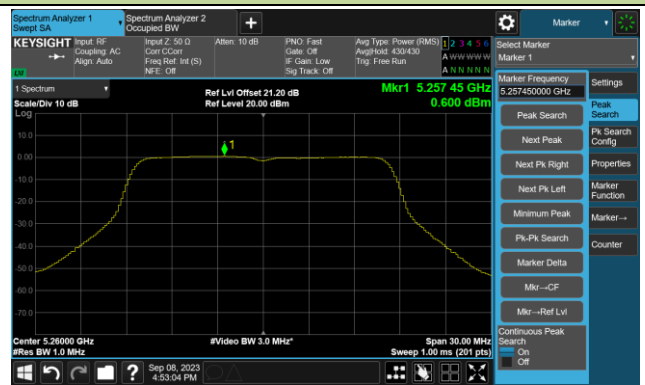

Channel 159 (5795MHz)

802.11ax-HE80 Power Spectral Density- Ant 0

Channel 42 (5210MHz)

Channel 58 (5290MHz)

Channel 106 (5530MHz)

Channel 122 (5610MHz)

Channel 138 (5690MHz)

Channel 155 (5775MHz)

802.11ax-HE80+80 Power Spectral Density- Ant 0

Channel 42 (5210MHz)

Channel 106 (5530MHz)

802.11a Power Spectral Density- Ant 1

Channel 36 (5180MHz)

Channel 44 (5220MHz)

Channel 48 (5240MHz)

Channel 52 (5260MHz)

Channel 60 (5300MHz)

Channel 64 (5320MHz)

802.11ac-VHT20 Power Spectral Density- Ant 1

Channel 36 (5180MHz)

Channel 44 (5220MHz)

Channel 48 (5240MHz)

Channel 52 (5260MHz)

Channel 60 (5300MHz)