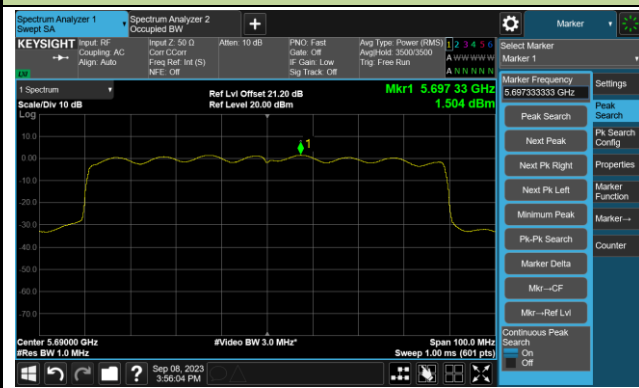

Channel 159 (5795MHz)

802.11ax-HE80 Power Spectral Density- Ant 0

Channel 42 (5210MHz)

Channel 58 (5290MHz)

Channel 106 (5530MHz)

Channel 122 (5610MHz)

Channel 138 (5690MHz)

Channel 155 (5775MHz)

802.11ax-HE80+80 Power Spectral Density- Ant 0

Channel 42 (5210MHz)

Channel 106 (5530MHz)

802.11a Power Spectral Density- Ant 1

Channel 36 (5180MHz)

Channel 44 (5220MHz)

Channel 48 (5240MHz)

Channel 52 (5260MHz)