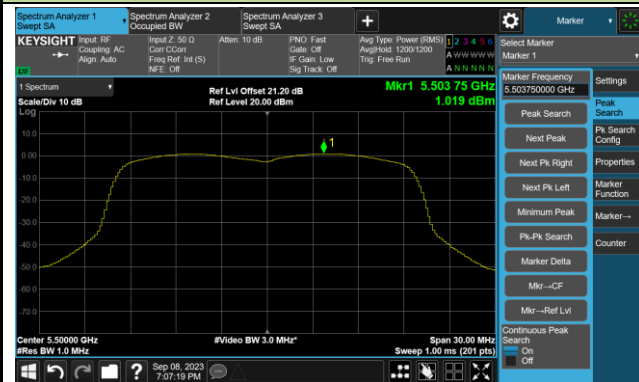

Channel 36 (5180MHz)

Channel 44 (5220MHz)

Channel 48 (5240MHz)

Channel 52 (5260MHz)

Channel 60 (5300MHz)

Channel 64 (5320MHz)

802.11ax-HE20 Power Spectral Density- Ant 0

Channel 100 (5500MHz)

Channel 116 (5580MHz)

Channel 140 (5700MHz)

Channel 144(5720MHz)

Channel 149 (5745MHz)

Channel 157 (5785MHz)

802.11ax-HE40 Power Spectral Density- Ant 0

Channel 38 (5190MHz)

Channel 46 (5230MHz)