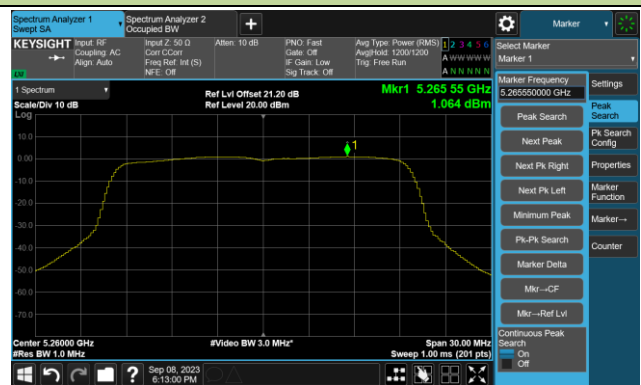

Channel 36 (5180MHz)

Channel 44 (5220MHz)

Channel 48 (5240MHz)

Channel 52 (5260MHz)

Channel 60 (5300MHz)

Channel 64 (5320MHz)

802.11ax-HE20 Power Spectral Density- Ant 0

Channel 100 (5500MHz)

Channel 116 (5580MHz)

Channel 140 (5700MHz)

Channel 144(5720MHz)

Channel 149 (5745MHz)

Channel 157 (5785MHz)

802.11ax-HE40 Power Spectral Density- Ant 0

Channel 38 (5190MHz)

Channel 46 (5230MHz)