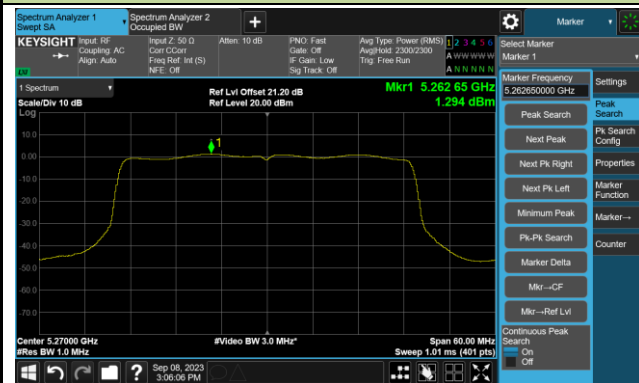

Channel 116 (5580MHz)

Channel 140 (5700MHz)

Channel 144(5720MHz)

Channel 149 (5745MHz)

Channel 157 (5785MHz)

802.11ax-HE40 Power Spectral Density- Ant 0

Channel 38 (5190MHz)

Channel 46 (5230MHz)

Channel 54 (5270MHz)

Channel 62 (5310MHz)

Channel 102 (5510MHz)

Channel 110 (5550MHz)

802.11ax-HE40 Power Spectral Density- Ant 0

Channel 134 (5670MHz)

Channel 142(5710MHz)

Channel 151 (5755MHz)