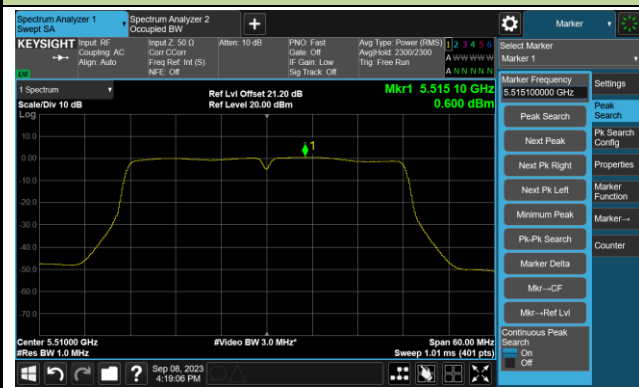

802.11ac-VHT20 Power Spectral Density- Ant 1

Channel 165 (5825MHz)

802.11ac-VHT40 Power Spectral Density- Ant 1

Channel 38 (5190MHz)

Channel 46 (5230MHz)

Channel 54 (5270MHz)

Channel 62 (5310MHz)

Channel 102 (5510MHz)

Channel 110 (5550MHz)

802.11ac-VHT40 Power Spectral Density- Ant 1

Channel 134 (5670MHz)

Channel 142(5710MHz)

Channel 151 (5755MHz)

Channel 159 (5795MHz)