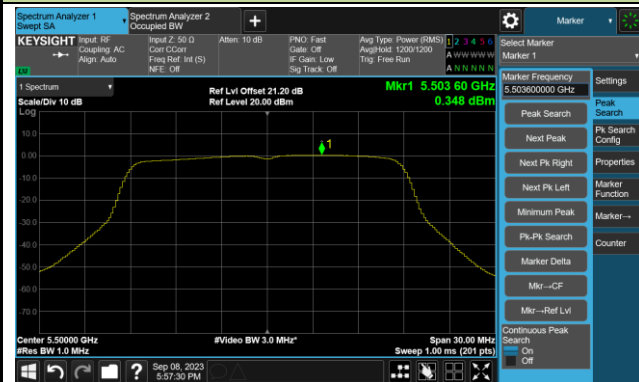

802.11ax-HE80+80 Power Spectral Density- Ant 0

Channel 42 (5210MHz)

Channel 106 (5530MHz)

802.11a Power Spectral Density- Ant 1

Channel 36 (5180MHz)

Channel 44 (5220MHz)

Channel 48 (5240MHz)

Channel 52 (5260MHz)

Channel 60 (5300MHz)

Channel 64 (5320MHz)

802.11ac-VHT20 Power Spectral Density- Ant 1

Channel 36 (5180MHz)

Channel 44 (5220MHz)

Channel 48 (5240MHz)

Channel 52 (5260MHz)

Channel 60 (5300MHz)

Channel 64 (5320MHz)

802.11ac-VHT20 Power Spectral Density- Ant 1

Channel 100 (5500MHz)

Channel 116 (5580MHz)

Channel 140 (5700MHz)

Channel 144(5720MHz)

Channel 149 (5745MHz)

Channel 157 (5785MHz)