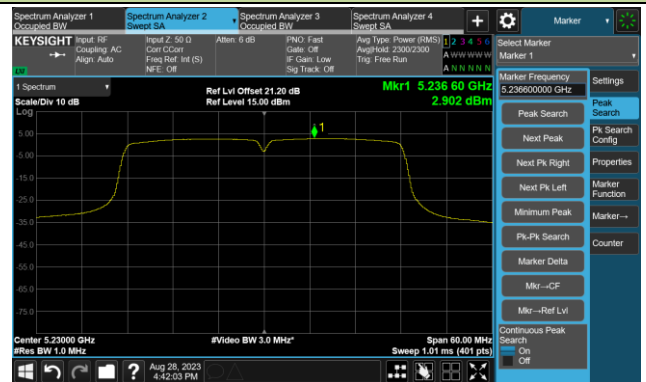

Channel 64 (5320MHz)

802.11ac-VHT20 Power Spectral Density- Ant 1

Channel 100 (5500MHz)

Channel 116 (5580MHz)

Channel 140 (5700MHz)

Channel 144(5720MHz)

Channel 149 (5745MHz)

Channel 157 (5785MHz)

802.11ac-VHT20 Power Spectral Density- Ant 1

Channel 165 (5825MHz)

802.11ac-VHT40 Power Spectral Density- Ant 1

Channel 38 (5190MHz)

Channel 46 (5230MHz)

Channel 54 (5270MHz)

Channel 62 (5310MHz)

Channel 102 (5510MHz)

Channel 110 (5550MHz)

802.11ac-VHT40 Power Spectral Density- Ant 1

Channel 134 (5670MHz)

Channel 142(5710MHz)

Channel 151 (5755MHz)

Channel 159 (5795MHz)