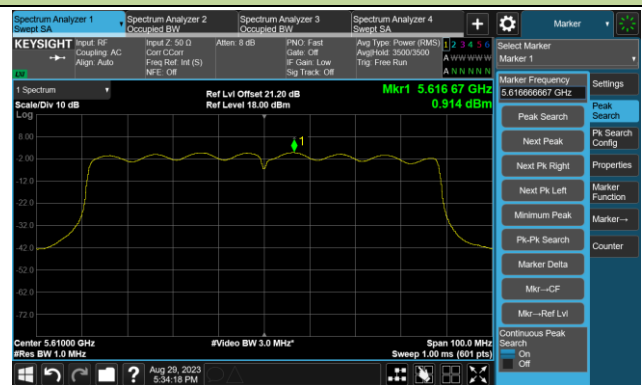

802.11ac-VHT80 Power Spectral Density- Ant 0

Channel 42 (5210MHz)

Channel 58 (5290MHz)

Channel 106 (5530MHz)

Channel 122 (5610MHz)

Channel 138 (5690MHz)

Channel 155 (5775MHz)

802.11ax-HE20 Power Spectral Density- Ant 0

Channel 36 (5180MHz)

Channel 44 (5220MHz)

Channel 48 (5240MHz)

Channel 52 (5260MHz)

Channel 60 (5300MHz)

Channel 64 (5320MHz)

802.11ax-HE20 Power Spectral Density- Ant 0

Channel 100 (5500MHz)