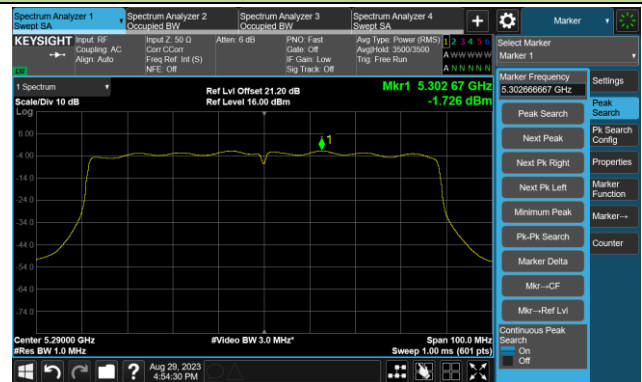

802.11ac-VHT80 Power Spectral Density- Ant 0

Channel 42 (5210MHz)

Channel 58 (5290MHz)

Channel 106 (5530MHz)

Channel 122 (5610MHz)

Channel 138 (5690MHz)

Channel 155 (5775MHz)

802.11ax-HE20 Power Spectral Density- Ant 0

Channel 36 (5180MHz)

Channel 44 (5220MHz)

Channel 48 (5240MHz)

Channel 52 (5260MHz)

Channel 60 (5300MHz)

Channel 64 (5320MHz)

802.11ax-HE20 Power Spectral Density- Ant 0

Channel 100 (5500MHz)