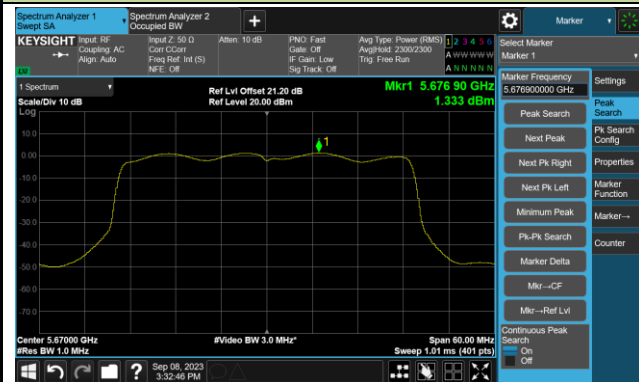

Channel 54 (5270MHz)

Channel 62 (5310MHz)

Channel 102 (5510MHz)

Channel 110 (5550MHz)

802.11ax-HE40 Power Spectral Density- Ant 0

Channel 134 (5670MHz)

Channel 142(5710MHz)

Channel 151 (5755MHz)

Channel 159 (5795MHz)

802.11ax-HE80 Power Spectral Density- Ant 0

Channel 42 (5210MHz)

Channel 58 (5290MHz)

Channel 106 (5530MHz)

Channel 122 (5610MHz)

Channel 138 (5690MHz)

Channel 155 (5775MHz)