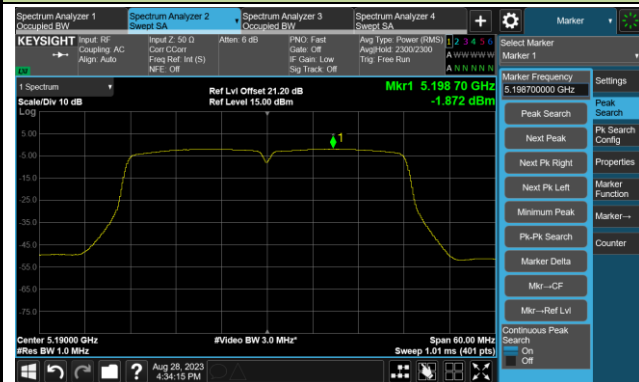

Channel 64 (5320MHz)

802.11ac-VHT20 Power Spectral Density- Ant 1

Channel 100 (5500MHz)

Channel 116 (5580MHz)

Channel 140 (5700MHz)

Channel 144(5720MHz)

Channel 149 (5745MHz)

Channel 157 (5785MHz)

802.11ac-VHT20 Power Spectral Density- Ant 1

Channel 165 (5825MHz)

802.11ac-VHT40 Power Spectral Density- Ant 1

Channel 38 (5190MHz)

Channel 46 (5230MHz)

Channel 54 (5270MHz)

Channel 62 (5310MHz)

Channel 102 (5510MHz)