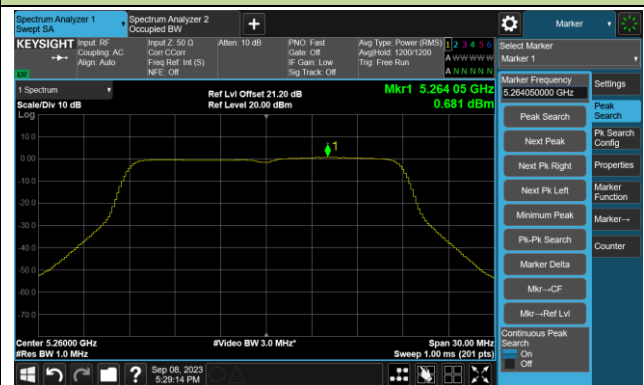

802.11ax-HE80+80 Power Spectral Density- Ant 0

Channel 42 (5210MHz)

Channel 106 (5530MHz)

802.11a Power Spectral Density- Ant 1

Channel 36 (5180MHz)

Channel 44 (5220MHz)

Channel 48 (5240MHz)

Channel 52 (5260MHz)

Channel 60 (5300MHz)

Channel 64 (5320MHz)

802.11ac-VHT20 Power Spectral Density- Ant 1

Channel 36 (5180MHz)

Channel 44 (5220MHz)

Channel 48 (5240MHz)

Channel 52 (5260MHz)

Channel 60 (5300MHz)

Channel 64 (5320MHz)

802.11ac-VHT20 Power Spectral Density- Ant 1

Channel 100 (5500MHz)

Channel 116 (5580MHz)

Channel 140 (5700MHz)

Channel 144(5720MHz)

Channel 149 (5745MHz)

Channel 157 (5785MHz)