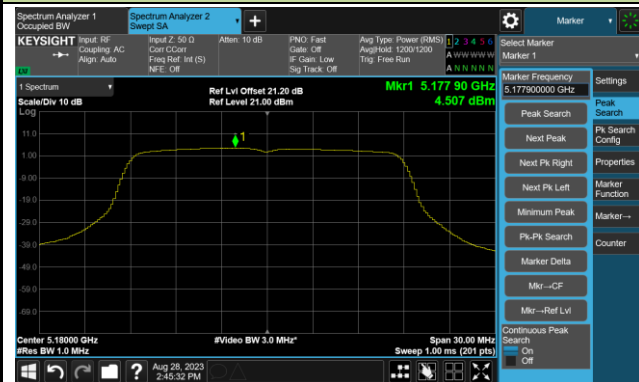

802.11ax-HE80+80 Power Spectral Density- Ant 0

Channel 42 (5210MHz)

Channel 106 (5530MHz)

802.11a Power Spectral Density- Ant 1

Channel 36 (5180MHz)

Channel 44 (5220MHz)

Channel 48 (5240MHz)

Channel 52 (5260MHz)

Channel 60 (5300MHz)

Channel 64 (5320MHz)

802.11ac-VHT20 Power Spectral Density- Ant 1

Channel 36 (5180MHz)

Channel 44 (5220MHz)

Channel 48 (5240MHz)

Channel 52 (5260MHz)

Channel 60 (5300MHz)

Channel 64 (5320MHz)

802.11ac-VHT20 Power Spectral Density- Ant 1

Channel 100 (5500MHz)

Channel 116 (5580MHz)

Channel 140 (5700MHz)

Channel 144(5720MHz)

Channel 149 (5745MHz)

Channel 157 (5785MHz)