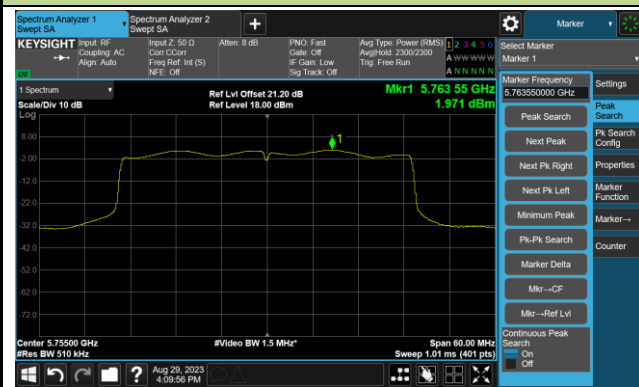

Channel 54 (5270MHz)

Channel 62 (5310MHz)

Channel 102 (5510MHz)

Channel 110 (5550MHz)

802.11ax-HE40 Power Spectral Density- Ant 0

Channel 134 (5670MHz)

Channel 142(5710MHz)

Channel 151 (5755MHz)

Channel 159 (5795MHz)

802.11ax-HE80 Power Spectral Density- Ant 0

Channel 42 (5210MHz)

Channel 58 (5290MHz)

Channel 106 (5530MHz)

Channel 122 (5610MHz)

Channel 138 (5690MHz)

Channel 155 (5775MHz)