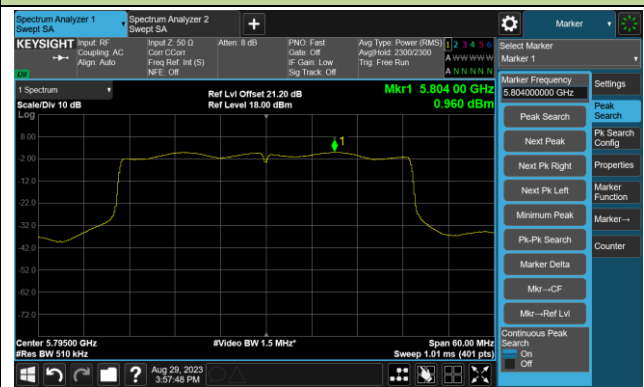

Channel 54 (5270MHz)

Channel 62 (5310MHz)

Channel 102 (5510MHz)

Channel 110 (5550MHz)

802.11ax-HE40 Power Spectral Density- Ant 0

Channel 134 (5670MHz)

Channel 142(5710MHz)

Channel 151 (5755MHz)

Channel 159 (5795MHz)

802.11ax-HE80 Power Spectral Density- Ant 0

Channel 42 (5210MHz)

Channel 58 (5290MHz)

Channel 106 (5530MHz)

Channel 122 (5610MHz)

Channel 138 (5690MHz)

Channel 155 (5775MHz)