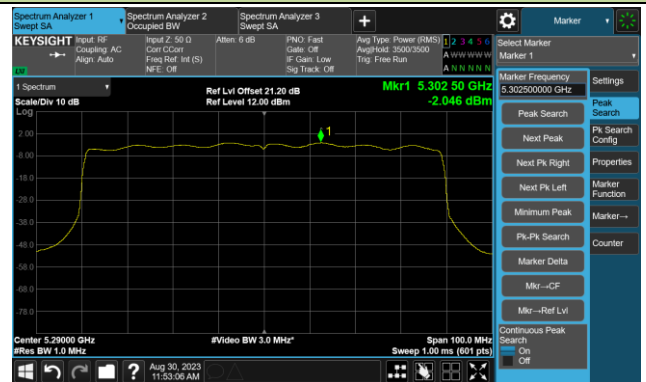

Channel 159 (5795MHz)

802.11ax-HE80 Power Spectral Density- Ant 0

Channel 42 (5210MHz)

Channel 58 (5290MHz)

Channel 106 (5530MHz)

Channel 122 (5610MHz)

Channel 138 (5690MHz)

Channel 155 (5775MHz)

802.11ax-HE80+80 Power Spectral Density- Ant 0

Channel 42 (5210MHz)

Channel 106 (5530MHz)

802.11a Power Spectral Density- Ant 1

Channel 36 (5180MHz)

Channel 44 (5220MHz)

Channel 48 (5240MHz)

Channel 52 (5260MHz)