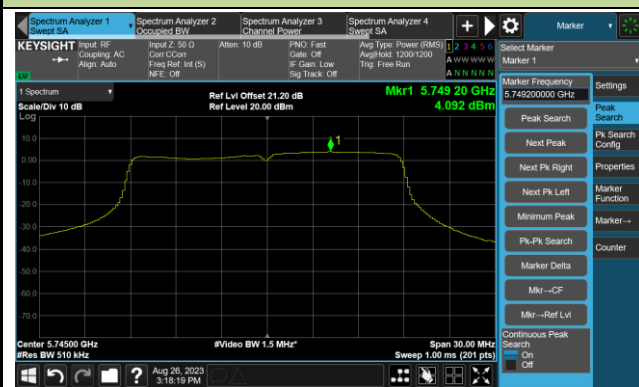

Channel 60 (5300MHz)

Channel 64 (5320MHz)

802.11ac-VHT20 Power Spectral Density- Ant 1

Channel 36 (5180MHz)

Channel 44 (5220MHz)

Channel 48 (5240MHz)

Channel 52 (5260MHz)

Channel 60 (5300MHz)

Channel 64 (5320MHz)

802.11ac-VHT20 Power Spectral Density- Ant 1

Channel 100 (5500MHz)

Channel 116 (5580MHz)

Channel 140 (5700MHz)

Channel 144(5720MHz)

Channel 149 (5745MHz)

Channel 157 (5785MHz)

802.11ac-VHT20 Power Spectral Density- Ant 1

Channel 165 (5825MHz)

802.11ac-VHT40 Power Spectral Density- Ant 1

Channel 38 (5190MHz)

Channel 46 (5230MHz)

Channel 54 (5270MHz)

Channel 62 (5310MHz)

Channel 102 (5510MHz)