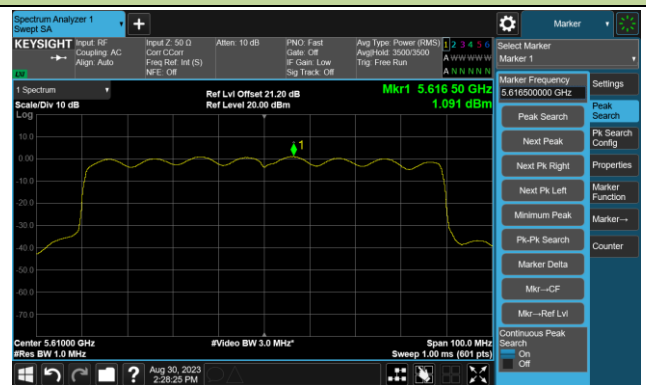

Channel 159 (5795MHz)

802.11ax-HE80 Power Spectral Density- Ant 0

Channel 42 (5210MHz)

Channel 58 (5290MHz)

Channel 106 (5530MHz)

Channel 122 (5610MHz)

Channel 138 (5690MHz)

Channel 155 (5775MHz)

802.11ax-HE80+80 Power Spectral Density- Ant 0

Channel 42 (5210MHz)

Channel 106 (5530MHz)

802.11a Power Spectral Density- Ant 1

Channel 36 (5180MHz)

Channel 44 (5220MHz)

Channel 48 (5240MHz)

Channel 52 (5260MHz)