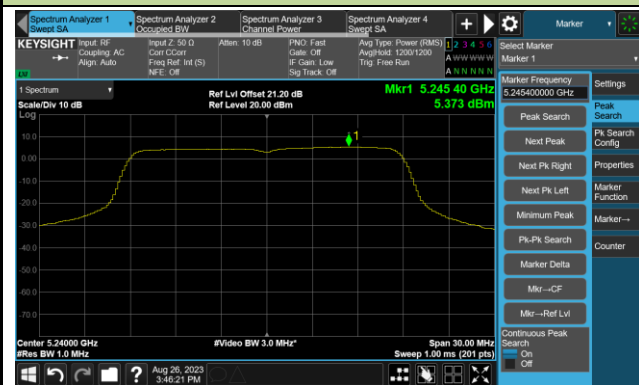

802.11ax-HE80+80 Power Spectral Density- Ant 0

Channel 42 (5210MHz)

Channel 106 (5530MHz)

802.11a Power Spectral Density- Ant 1

Channel 36 (5180MHz)

Channel 44 (5220MHz)

Channel 48 (5240MHz)

Channel 52 (5260MHz)

Channel 60 (5300MHz)

Channel 64 (5320MHz)

802.11ac-VHT20 Power Spectral Density- Ant 1

Channel 36 (5180MHz)

Channel 44 (5220MHz)

Channel 48 (5240MHz)

Channel 52 (5260MHz)

Channel 60 (5300MHz)

Channel 64 (5320MHz)

802.11ac-VHT20 Power Spectral Density- Ant 1

Channel 100 (5500MHz)

Channel 116 (5580MHz)

Channel 140 (5700MHz)

Channel 144(5720MHz)

Channel 149 (5745MHz)

Channel 157 (5785MHz)