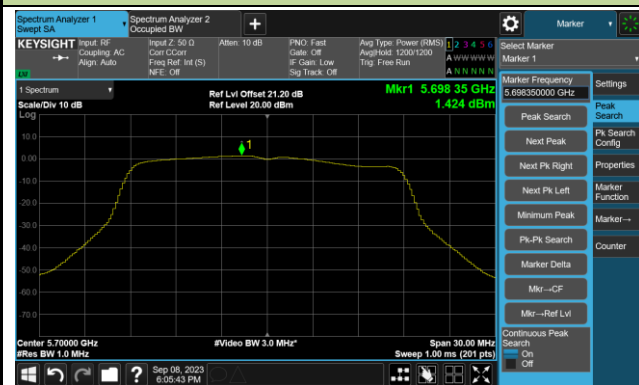

Channel 64 (5320MHz)

802.11ac-VHT20 Power Spectral Density- Ant 1

Channel 100 (5500MHz)

Channel 116 (5580MHz)

Channel 140 (5700MHz)

Channel 144(5720MHz)

Channel 149 (5745MHz)

Channel 157 (5785MHz)

802.11ac-VHT20 Power Spectral Density- Ant 1

Channel 165 (5825MHz)

802.11ac-VHT40 Power Spectral Density- Ant 1

Channel 38 (5190MHz)

Channel 46 (5230MHz)

Channel 54 (5270MHz)

Channel 62 (5310MHz)

Channel 102 (5510MHz)