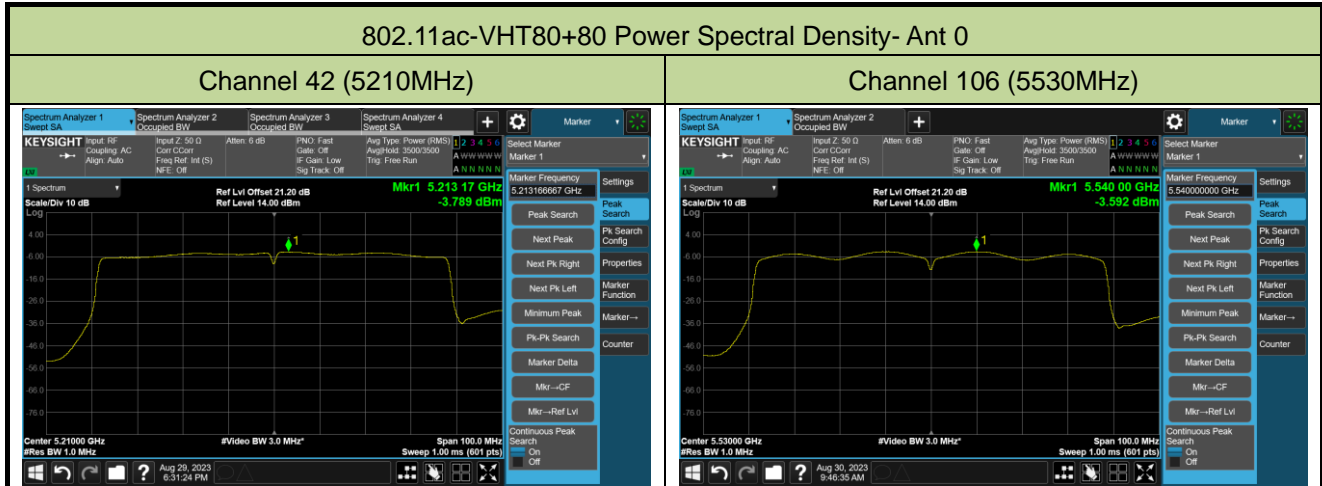

802.11ac-VHT80 Power Spectral Density- Ant 0

Channel 42 (5210MHz)

Channel 58 (5290MHz)

Channel 106 (5530MHz)

Channel 122 (5610MHz)

Channel 138 (5690MHz)

Channel 155 (5775MHz)

802.11ax-HE20 Power Spectral Density- Ant 0

Channel 36 (5180MHz)

Channel 44 (5220MHz)

Channel 48 (5240MHz)

Channel 52 (5260MHz)

Channel 60 (5300MHz)

Channel 64 (5320MHz)

802.11ax-HE20 Power Spectral Density- Ant 0

Channel 100 (5500MHz)