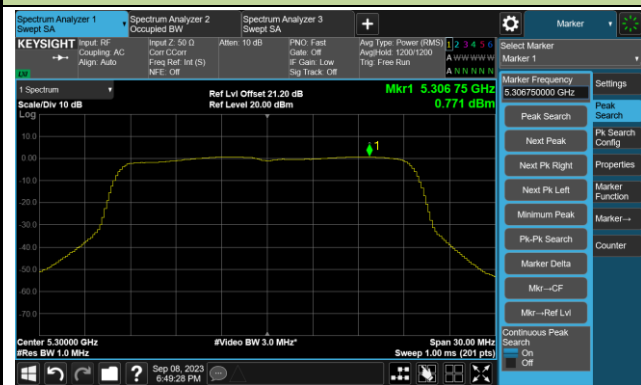

Channel 36 (5180MHz)

Channel 44 (5220MHz)

Channel 48 (5240MHz)

Channel 52 (5260MHz)

Channel 60 (5300MHz)

Channel 64 (5320MHz)

802.11ax-HE20 Power Spectral Density- Ant 0

Channel 100 (5500MHz)

Channel 116 (5580MHz)

Channel 140 (5700MHz)

Channel 144(5720MHz)

Channel 149 (5745MHz)

Channel 157 (5785MHz)

802.11ax-HE40 Power Spectral Density- Ant 0

Channel 38 (5190MHz)

Channel 46 (5230MHz)