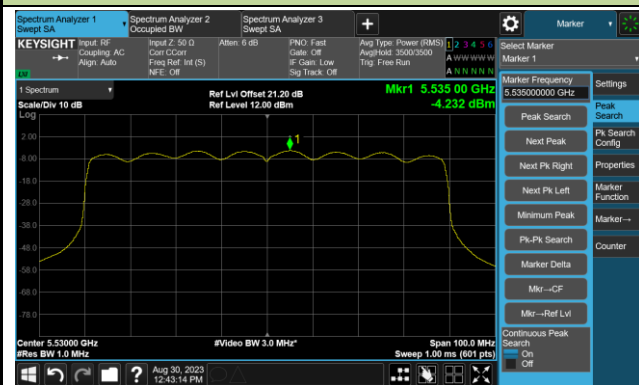

Channel 159 (5795MHz)

802.11ax-HE80 Power Spectral Density- Ant 0

Channel 42 (5210MHz)

Channel 58 (5290MHz)

Channel 106 (5530MHz)

Channel 122 (5610MHz)

Channel 138 (5690MHz)

Channel 155 (5775MHz)

802.11ax-HE80+80 Power Spectral Density- Ant 0

Channel 42 (5210MHz)

Channel 106 (5530MHz)

802.11a Power Spectral Density- Ant 1

Channel 36 (5180MHz)

Channel 44 (5220MHz)

Channel 48 (5240MHz)

Channel 52 (5260MHz)