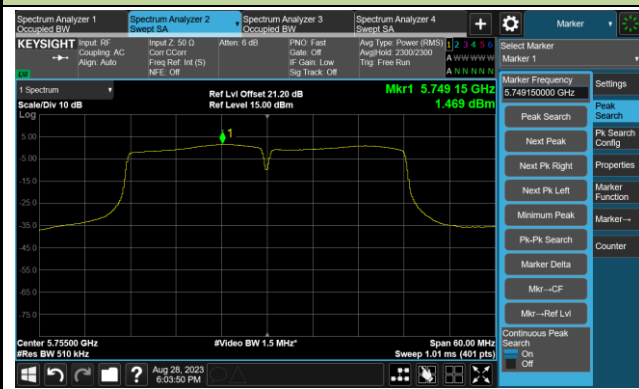

802.11ac-VHT20 Power Spectral Density- Ant 1

Channel 165 (5825MHz)

802.11ac-VHT40 Power Spectral Density- Ant 1

Channel 38 (5190MHz)

Channel 46 (5230MHz)

Channel 54 (5270MHz)

Channel 62 (5310MHz)

Channel 102 (5510MHz)

Channel 110 (5550MHz)

802.11ac-VHT40 Power Spectral Density- Ant 1

Channel 134 (5670MHz)

Channel 142(5710MHz)

Channel 151 (5755MHz)

Channel 159 (5795MHz)