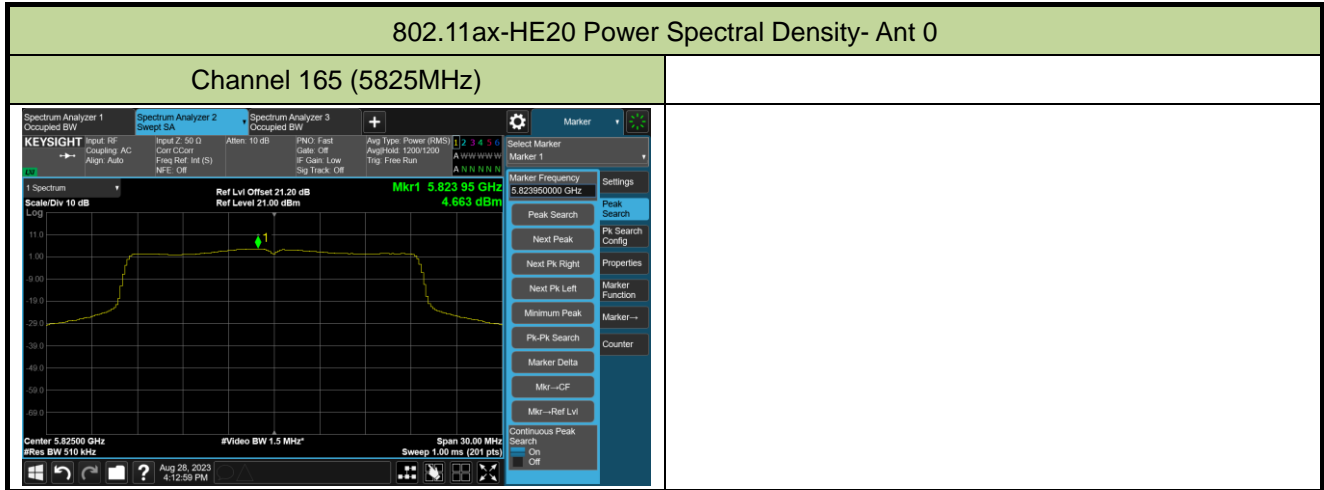

Channel 116 (5580MHz)

Channel 140 (5700MHz)

Channel 144(5720MHz)

Channel 149 (5745MHz)

Channel 157 (5785MHz)

802.11ax-HE40 Power Spectral Density- Ant 0

Channel 38 (5190MHz)

Channel 46 (5230MHz)