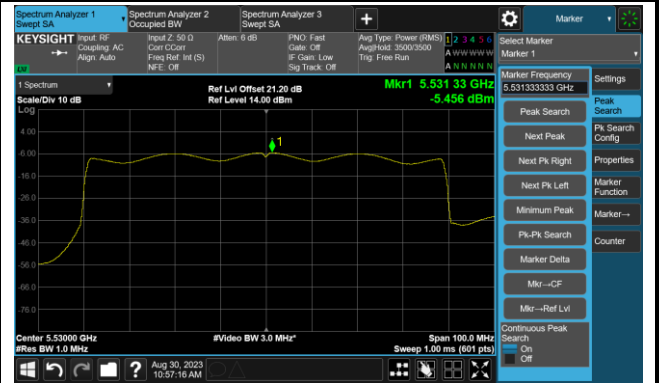

Channel 159 (5795MHz)

802.11ax-HE80 Power Spectral Density- Ant 0

Channel 42 (5210MHz)

Channel 58 (5290MHz)

Channel 106 (5530MHz)

Channel 122 (5610MHz)

Channel 138 (5690MHz)

Channel 155 (5775MHz)

802.11ax-HE80+80 Power Spectral Density- Ant 0

Channel 42 (5210MHz)

Channel 106 (5530MHz)

802.11a Power Spectral Density- Ant 1

Channel 36 (5180MHz)

Channel 44 (5220MHz)

Channel 48 (5240MHz)

Channel 52 (5260MHz)