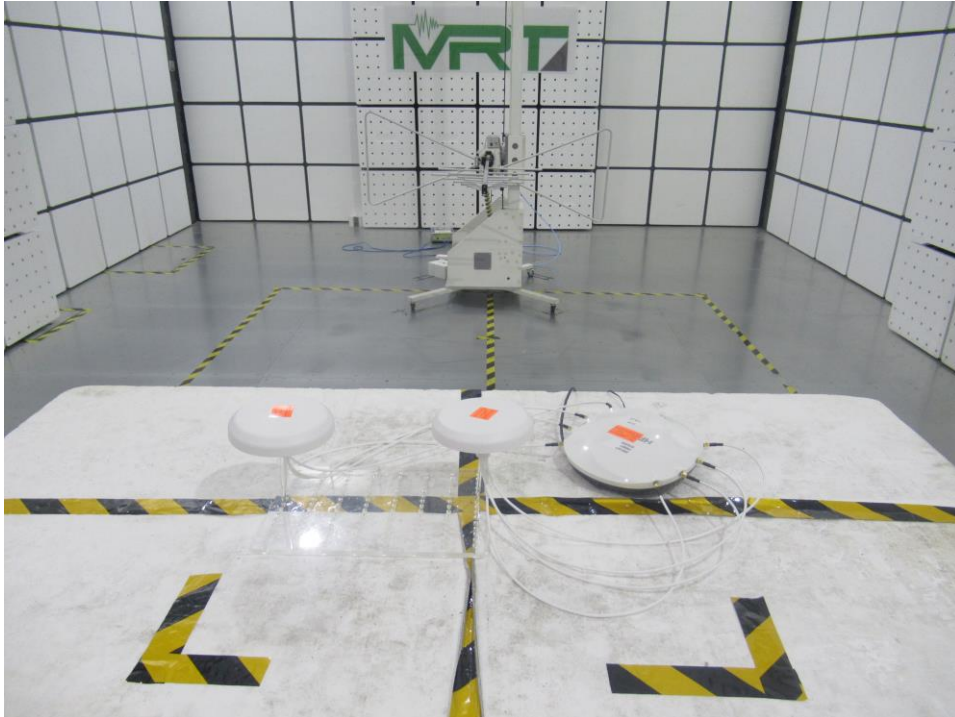

## Test Setup Photo

Description: Front View of Conducted Emission Test Setup for Power Port

Description: Back View of Conducted Emission Test Setup for Power Port

Description: Radiated Spurious Emission Test Setup for Below 1GHz  
AP-ANT-312

Description: Radiated Spurious Emission Test Setup for Above 1GHz  
AP-ANT-312

Description: Radiated Spurious Emission Test Setup for Below 1GHz  
AP-ANT-311

Description: Radiated Spurious Emission Test Setup for Above 1GHz  
AP-ANT-311

Description: Radiated Spurious Emission Test Setup for Below 1GHz  
AP-ANT-340

Description: Radiated Spurious Emission Test Setup for Above 1GHz  
AP-ANT-340

Description: Radiated Spurious Emission Test Setup for Below 1GHz  
AP-ANT-348

Description: Radiated Spurious Emission Test Setup for Above 1GHz  
AP-ANT-348

Description: Conducted Test Setup

Description: DFS Test Setup