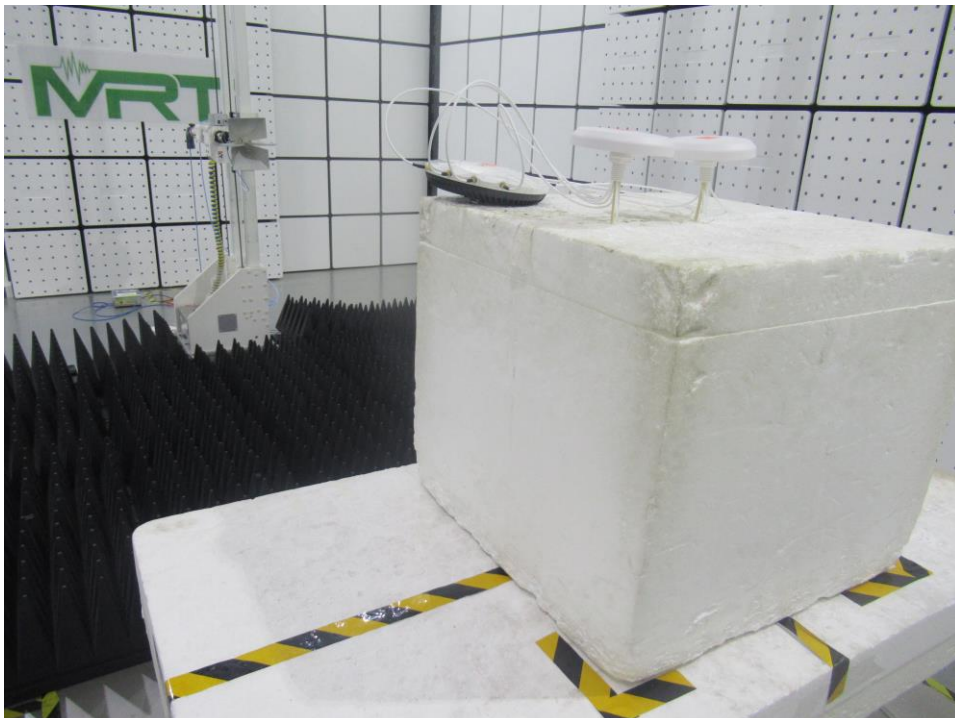

## Test Setup Photo

Description: Front View of Conducted Emission Test Setup for Power Port

Description: Back View of Conducted Emission Test Setup for Power Port

Description: Radiated Spurious Emission Test Setup for Below 1GHz  
AP-ANT-312

Description: Radiated Spurious Emission Test Setup for Above 1GHz  
AP-ANT-312

Description: Radiated Spurious Emission Test Setup for Below 1GHz  
AP-ANT-311

Description: Radiated Spurious Emission Test Setup for Above 1GHz  
AP-ANT-311

Description: Radiated Spurious Emission Test Setup for Below 1GHz  
AP-ANT-340

Description: Radiated Spurious Emission Test Setup for Above 1GHz  
AP-ANT-340

Description: Radiated Spurious Emission Test Setup for Below 1GHz  
AP-ANT-348

Description: Radiated Spurious Emission Test Setup for Above 1GHz  
AP-ANT-348

Description: Conducted Test Setup

Description: DFS Test Setup