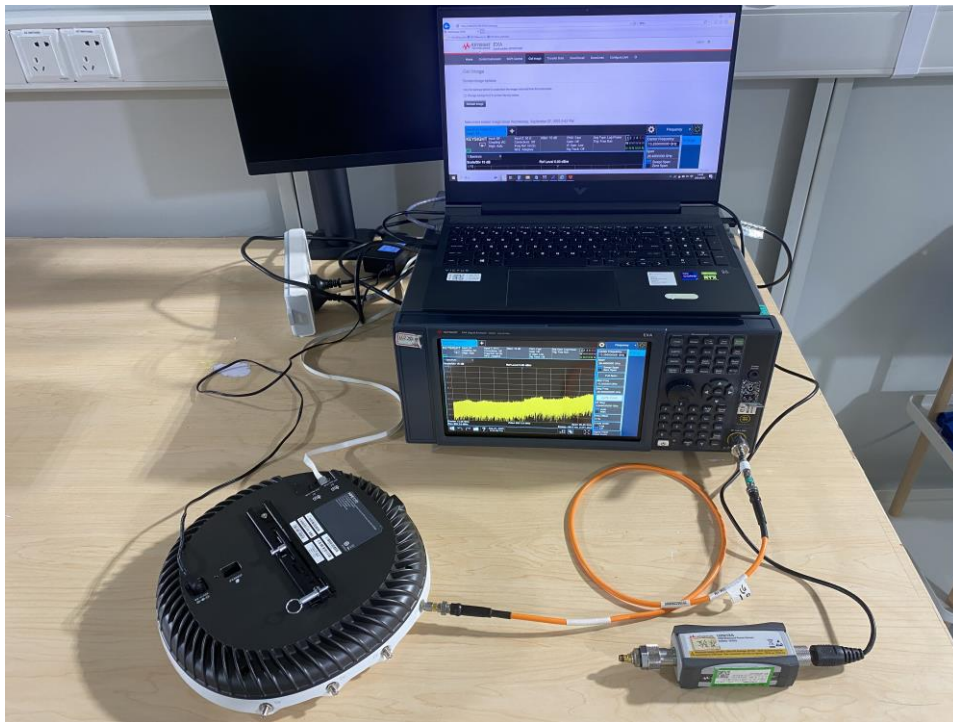

## Test Setup Photo

Description: Front View of Conducted Emission Test Setup for Power Port

Description: Back View of Conducted Emission Test Setup for Power Port

Description: Radiated Spurious Emission Test Setup for Below 1GHz  
AP-ANT-312

Description: Radiated Spurious Emission Test Setup for Above 1GHz  
AP-ANT-312

Description: Radiated Spurious Emission Test Setup for Below 1GHz  
AP-ANT-311

Description: Radiated Spurious Emission Test Setup for Above 1GHz  
AP-ANT-311

Description: Radiated Spurious Emission Test Setup for Below 1GHz  
AP-ANT-340

Description: Radiated Spurious Emission Test Setup for Above 1GHz  
AP-ANT-340

Description: Radiated Spurious Emission Test Setup for Below 1GHz  
AP-ANT-348

Description: Radiated Spurious Emission Test Setup for Above 1GHz  
AP-ANT-348

Description: Conducted Test Setup

Description: DFS Test Setup