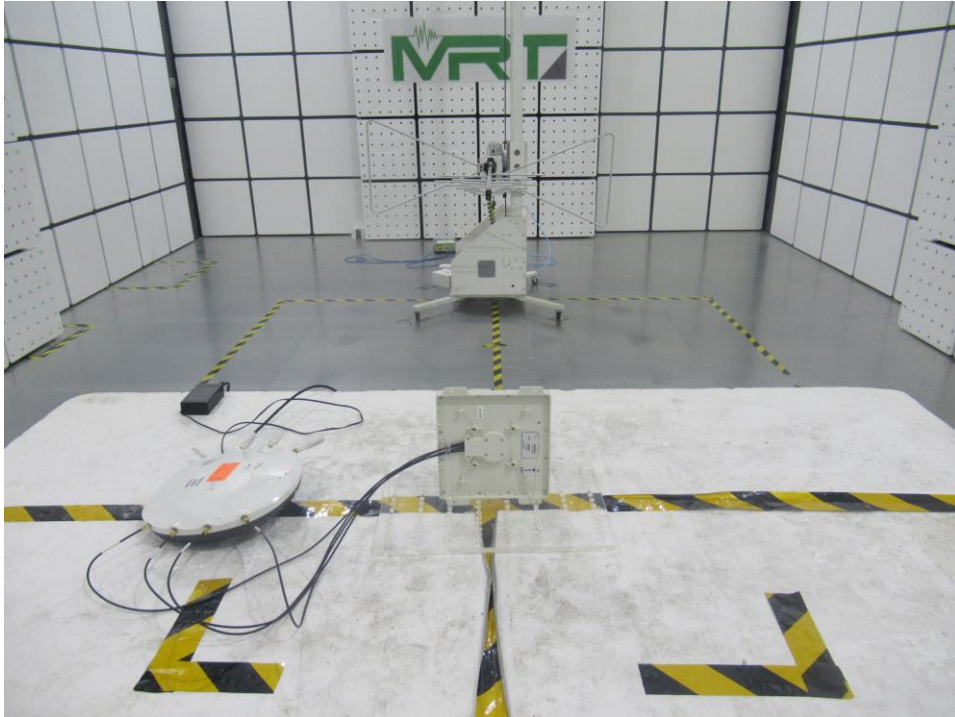

## Test Setup Photo

Description: Front View of Conducted Emission Test Setup for Power Port

Description: Back View of Conducted Emission Test Setup for Power Port

Description: Radiated Spurious Emission Test Setup for Below 1GHz  
AP-ANT-312

Description: Radiated Spurious Emission Test Setup for Above 1GHz  
AP-ANT-312

Description: Radiated Spurious Emission Test Setup for Below 1GHz  
AP-ANT-311

Description: Radiated Spurious Emission Test Setup for Above 1GHz  
AP-ANT-311

Description: Radiated Spurious Emission Test Setup for Below 1GHz  
AP-ANT-340

Description: Radiated Spurious Emission Test Setup for Above 1GHz  
AP-ANT-340

Description: Radiated Spurious Emission Test Setup for Below 1GHz  
AP-ANT-348

Description: Radiated Spurious Emission Test Setup for Above 1GHz  
AP-ANT-348

Description: Conducted Test Setup

Description: DFS Test Setup