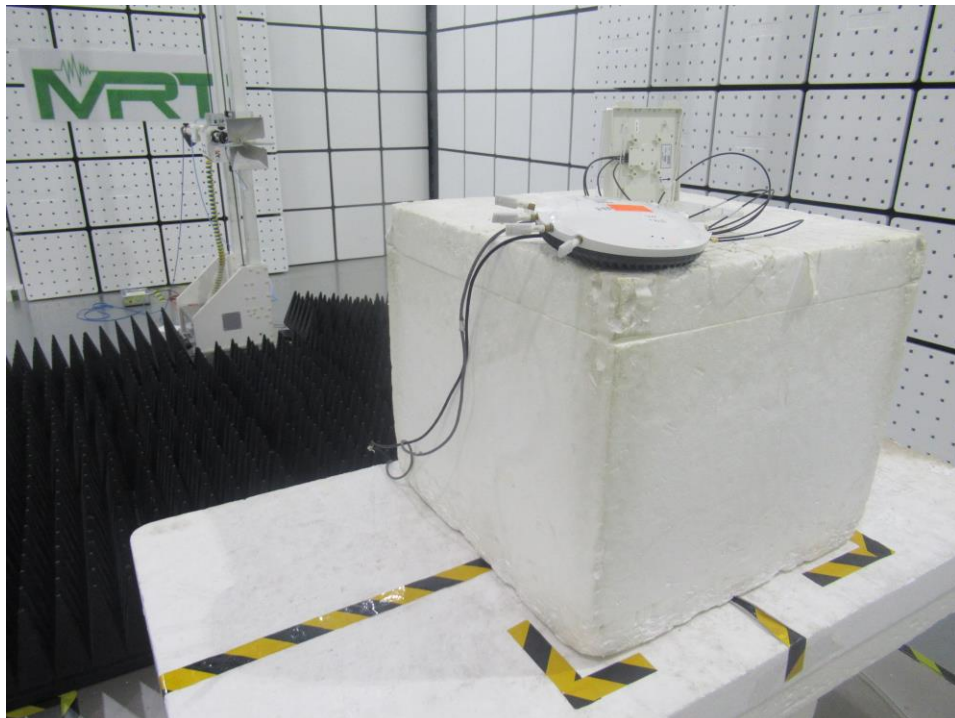

## Test Setup Photo

Description: Front View of Conducted Emission Test Setup for Power Port

Description: Back View of Conducted Emission Test Setup for Power Port

Description: Radiated Spurious Emission Test Setup for Below 1GHz  
AP-ANT-312

Description: Radiated Spurious Emission Test Setup for Above 1GHz  
AP-ANT-312

Description: Radiated Spurious Emission Test Setup for Below 1GHz  
AP-ANT-311

Description: Radiated Spurious Emission Test Setup for Above 1GHz  
AP-ANT-311

Description: Radiated Spurious Emission Test Setup for Below 1GHz  
AP-ANT-340

Description: Radiated Spurious Emission Test Setup for Above 1GHz  
AP-ANT-340

Description: Radiated Spurious Emission Test Setup for Below 1GHz  
AP-ANT-348

Description: Radiated Spurious Emission Test Setup for Above 1GHz  
AP-ANT-348

Description: Conducted Test Setup

Description: DFS Test Setup