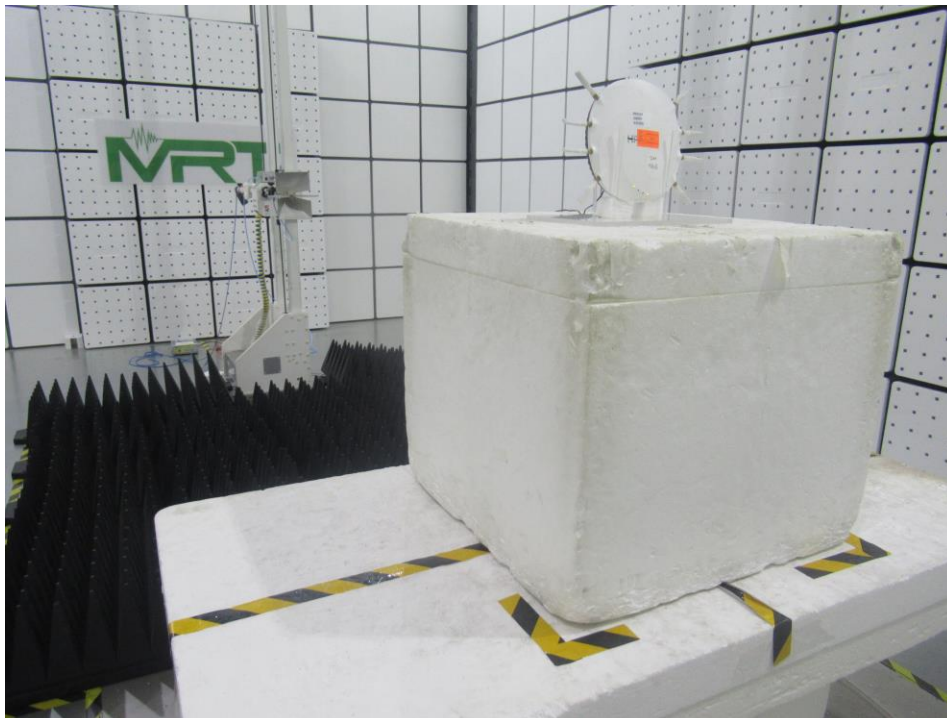

## Test Setup Photo

Description: Front View of Conducted Emission Test Setup for Power Port

Description: Back View of Conducted Emission Test Setup for Power Port

Description: Radiated Spurious Emission Test Setup for Below 1GHz  
AP-ANT-312

Description: Radiated Spurious Emission Test Setup for Above 1GHz  
AP-ANT-312

Description: Radiated Spurious Emission Test Setup for Below 1GHz  
AP-ANT-311

Description: Radiated Spurious Emission Test Setup for Above 1GHz  
AP-ANT-311

Description: Radiated Spurious Emission Test Setup for Below 1GHz  
AP-ANT-340

Description: Radiated Spurious Emission Test Setup for Above 1GHz  
AP-ANT-340

Description: Radiated Spurious Emission Test Setup for Below 1GHz  
AP-ANT-348