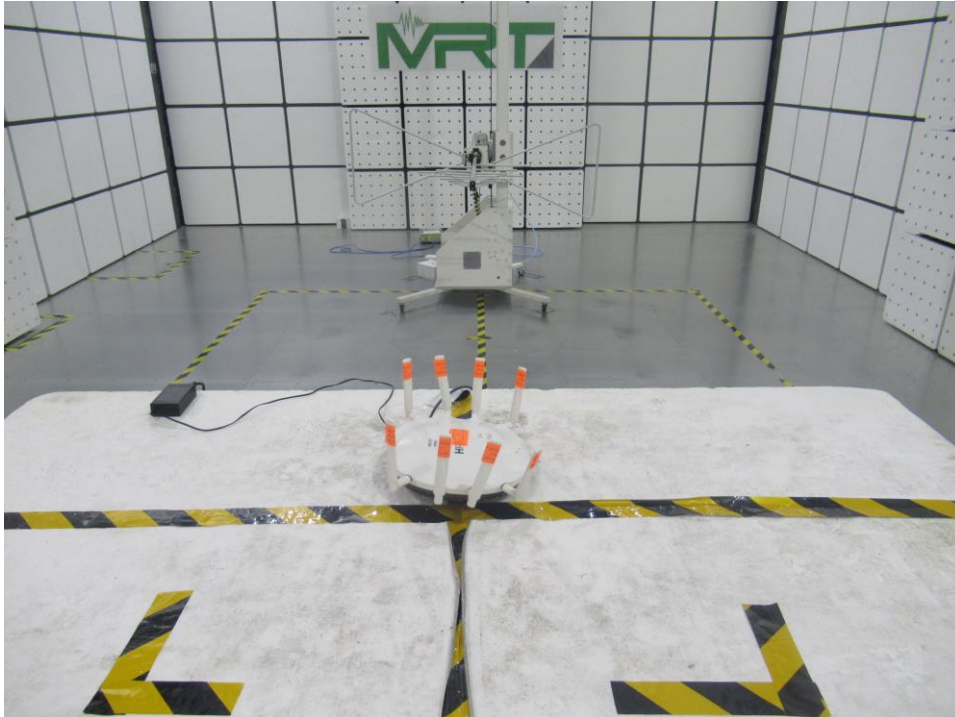

## Test Setup Photo

Description: Front View of Conducted Emission Test Setup for Power Port

Description: Back View of Conducted Emission Test Setup for Power Port

Description: Radiated Spurious Emission Test Setup for Below 1GHz  
AP-ANT-312

Description: Radiated Spurious Emission Test Setup for Above 1GHz  
AP-ANT-312

Description: Radiated Spurious Emission Test Setup for Below 1GHz  
AP-ANT-311

Description: Radiated Spurious Emission Test Setup for Above 1GHz  
AP-ANT-311

Description: Radiated Spurious Emission Test Setup for Below 1GHz  
AP-ANT-340

Description: Radiated Spurious Emission Test Setup for Above 1GHz  
AP-ANT-340

Description: Radiated Spurious Emission Test Setup for Below 1GHz  
AP-ANT-348