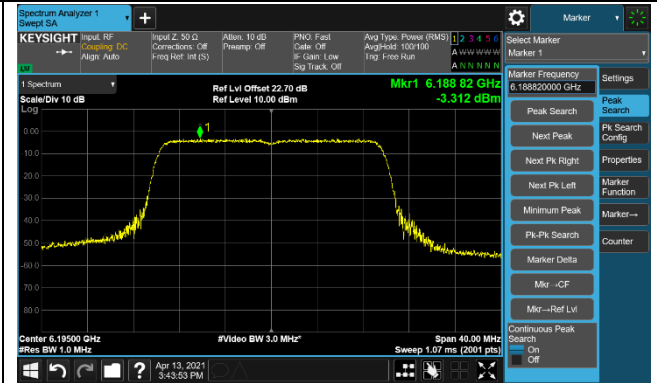

Channel 79 (6345MHz)

Channel 111 (6505MHz)

Channel 143 (6665MHz)

Channel 175 (6825MHz)

Channel 207 (6985MHz)

802.11ax-HE20 Power Spectral Density - Ant 1

Channel 1 (5955MHz)

Channel 49 (6195MHz)

Channel 93 (6415MHz)

Channel 97 (6435MHz)

Channel 105 (6475MHz)

Channel 113 (6515MHz)

802.11ax-HE20 Power Spectral Density - Ant 1

Channel 117 (6535MHz)

Channel 153 (6715MHz)

Channel 181 (6855MHz)