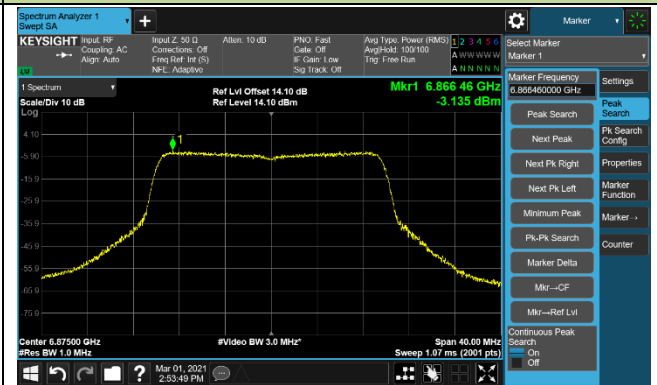

802.11ax-HE20 Power Spectral Density - Ant 0

Channel 1 (5955MHz)

Channel 49 (6195MHz)

Channel 93 (6415MHz)

Channel 97 (6435MHz)

Channel 105 (6475MHz)

Channel 113 (6515MHz)

802.11ax-HE20 Power Spectral Density - Ant 0

Channel 117 (6535MHz)

Channel 153 (6715MHz)

Channel 181 (6855MHz)

Channel 185 (6875MHz)

Channel 189 (6895MHz)

Channel 213 (7015MHz)

Channel 229 (7095MHz)

802.11ax-HE40 Power Spectral Density - Ant 0

Channel 3 (5965MHz)

Channel 51 (6205MHz)

Channel 91 (6405MHz)

Channel 99 (6445MHz)

Channel 107 (6485MHz)

Channel 115 (6525MHz)

Channel 123 (6565MHz)

Channel 147 (6685MHz)