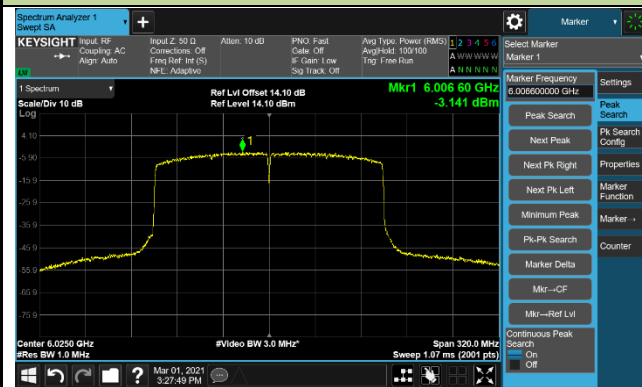

802.11ax-HE80 Power Spectral Density - Ant 0

Channel 151 (6705MHz)

Channel 183 (6865MHz)

Channel 199 (6945MHz)

Channel 215 (7025MHz)

802.11ax-HE160 Power Spectral Density - Ant 0

Channel 15 (6025MHz)

Channel 47 (6185MHz)

Channel 79 (6345MHz)

Channel 111 (6505MHz)

Channel 143 (6665MHz)

Channel 175 (6825MHz)

Channel 207 (6985MHz)

802.11ax-HE20 Power Spectral Density - Ant 1

Channel 1 (5955MHz)

Channel 49 (6195MHz)