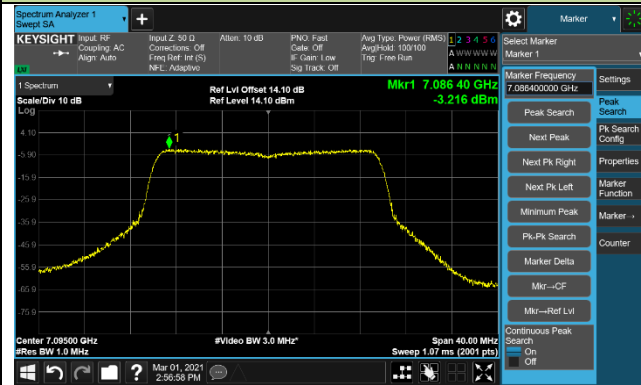

Channel 117 (6535MHz)

Channel 153 (6715MHz)

Channel 181 (6855MHz)

Channel 185 (6875MHz)

Channel 189 (6895MHz)

Channel 213 (7015MHz)

Channel 229 (7095MHz)

802.11ax-HE40 Power Spectral Density - Ant 0