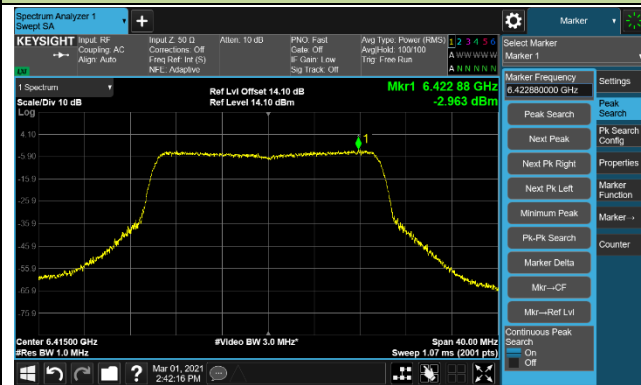

Channel 79 (6345MHz)

Channel 111 (6505MHz)

Channel 143 (6665MHz)

Channel 175 (6825MHz)

Channel 207 (6985MHz)

802.11ax-HE20 Power Spectral Density - Ant 1

Channel 1 (5955MHz)

Channel 49 (6195MHz)

Channel 93 (6415MHz)

Channel 97 (6435MHz)

Channel 105 (6475MHz)

Channel 113 (6515MHz)

802.11ax-HE20 Power Spectral Density - Ant 1

Channel 117 (6535MHz)

Channel 153 (6715MHz)

Channel 181 (6855MHz)