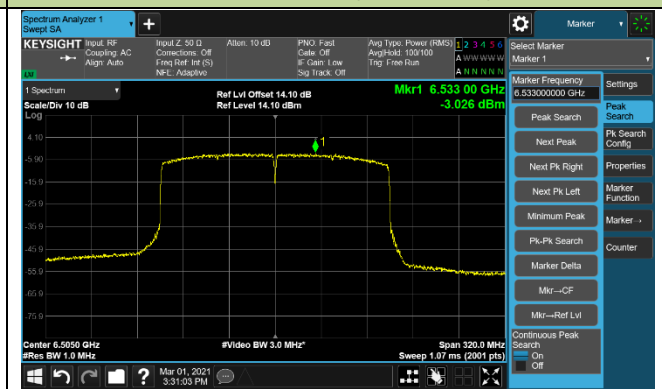

802.11ax-HE80 Power Spectral Density - Ant 0

Channel 151 (6705MHz)

Channel 183 (6865MHz)

Channel 199 (6945MHz)

Channel 215 (7025MHz)

802.11ax-HE160 Power Spectral Density - Ant 0

Channel 15 (6025MHz)

Channel 47 (6185MHz)

Channel 79 (6345MHz)

Channel 111 (6505MHz)

Channel 143 (6665MHz)

Channel 175 (6825MHz)

Channel 207 (6985MHz)

802.11ax-HE20 Power Spectral Density - Ant 1

Channel 1 (5955MHz)

Channel 49 (6195MHz)