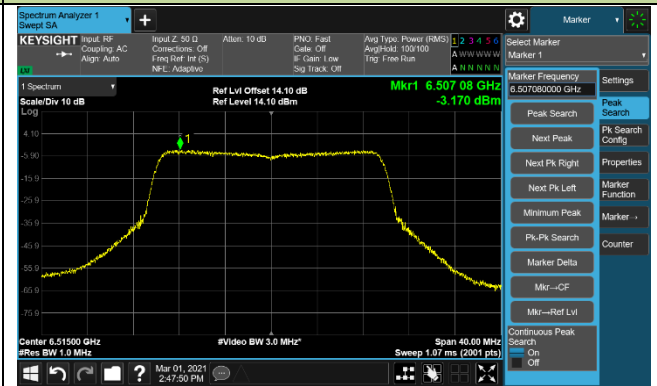

Channel 93 (6415MHz)

Channel 97 (6435MHz)

Channel 105 (6475MHz)

Channel 113 (6515MHz)

802.11ax-HE20 Power Spectral Density - Ant 1

Channel 117 (6535MHz)

Channel 153 (6715MHz)

Channel 181 (6855MHz)

Channel 185 (6875MHz)

Channel 189 (6895MHz)

Channel 213 (7015MHz)

Channel 229 (7095MHz)

802.11ax-HE40 Power Spectral Density - Ant 1

Channel 3 (5965MHz)

Channel 51 (6205MHz)

Channel 91 (6405MHz)