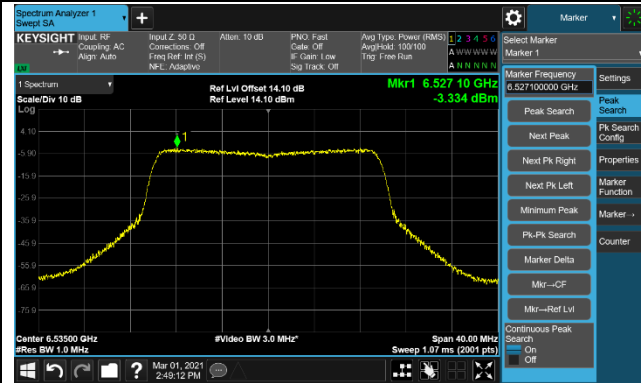

802.11ax-HE20 Power Spectral Density - Ant 0

Channel 1 (5955MHz)

Channel 49 (6195MHz)

Channel 93 (6415MHz)

Channel 97 (6435MHz)

Channel 105 (6475MHz)

Channel 113 (6515MHz)

802.11ax-HE20 Power Spectral Density - Ant 0

Channel 117 (6535MHz)

Channel 153 (6715MHz)

Channel 181 (6855MHz)

Channel 185 (6875MHz)

Channel 189 (6895MHz)

Channel 213 (7015MHz)

Channel 229 (7095MHz)

802.11ax-HE40 Power Spectral Density - Ant 0