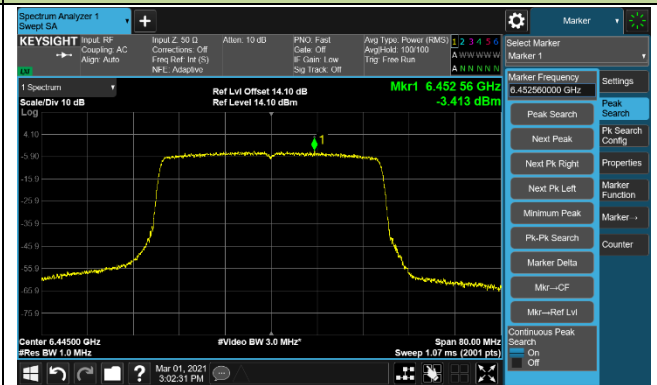

Channel 3 (5965MHz)

Channel 51 (6205MHz)

Channel 91 (6405MHz)

Channel 99 (6445MHz)

Channel 107 (6485MHz)

Channel 115 (6525MHz)

Channel 123 (6565MHz)

Channel 147 (6685MHz)

802.11ax-HE40 Power Spectral Density - Ant 0

802.11ax-HE80 Power Spectral Density - Ant 0

Channel 7 (5985MHz)

Channel 55 (6225MHz)

Channel 87 (6385MHz)

Channel 103 (6465MHz)

Channel 119 (6545MHz)

Channel 135 (6625MHz)