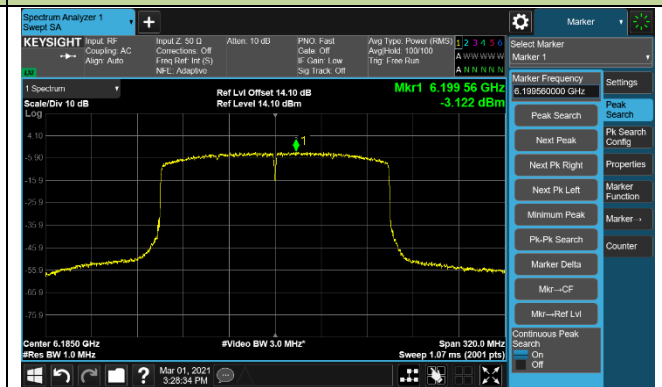

802.11ax-HE80 Power Spectral Density - Ant 0

Channel 151 (6705MHz)

Channel 183 (6865MHz)

Channel 199 (6945MHz)

Channel 215 (7025MHz)

802.11ax-HE160 Power Spectral Density - Ant 0

Channel 15 (6025MHz)

Channel 47 (6185MHz)

Channel 79 (6345MHz)

Channel 111 (6505MHz)

Channel 143 (6665MHz)

Channel 175 (6825MHz)

Channel 207 (6985MHz)

802.11ax-HE20 Power Spectral Density - Ant 1

Channel 1 (5955MHz)

Channel 49 (6195MHz)