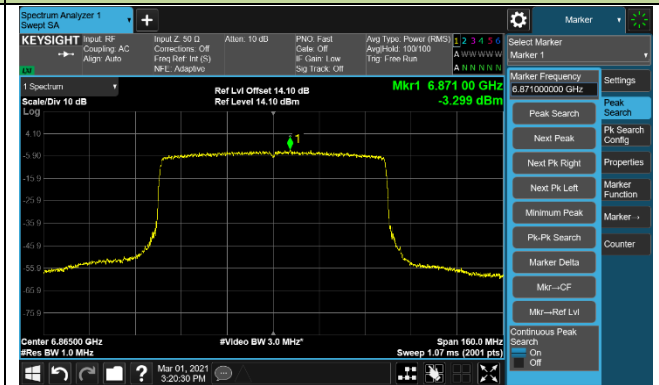

802.11ax-HE40 Power Spectral Density - Ant 0

802.11ax-HE80 Power Spectral Density - Ant 0

Channel 7 (5985MHz)

Channel 55 (6225MHz)

Channel 87 (6385MHz)

Channel 103 (6465MHz)

Channel 119 (6545MHz)

Channel 135 (6625MHz)

802.11ax-HE80 Power Spectral Density - Ant 0

Channel 151 (6705MHz)

Channel 183 (6865MHz)

Channel 199 (6945MHz)

Channel 215 (7025MHz)

802.11ax-HE160 Power Spectral Density - Ant 0

Channel 15 (6025MHz)

Channel 47 (6185MHz)