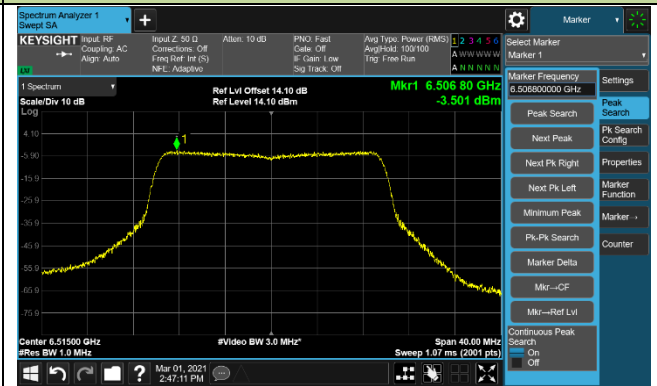

802.11ax-HE20 Power Spectral Density - Ant 0

Channel 1 (5955MHz)

Channel 49 (6195MHz)

Channel 93 (6415MHz)

Channel 97 (6435MHz)

Channel 105 (6475MHz)

Channel 113 (6515MHz)

802.11ax-HE20 Power Spectral Density - Ant 0

Channel 117 (6535MHz)

Channel 153 (6715MHz)

Channel 181 (6855MHz)

Channel 185 (6875MHz)

Channel 189 (6895MHz)

Channel 213 (7015MHz)

Channel 229 (7095MHz)

802.11ax-HE40 Power Spectral Density - Ant 0