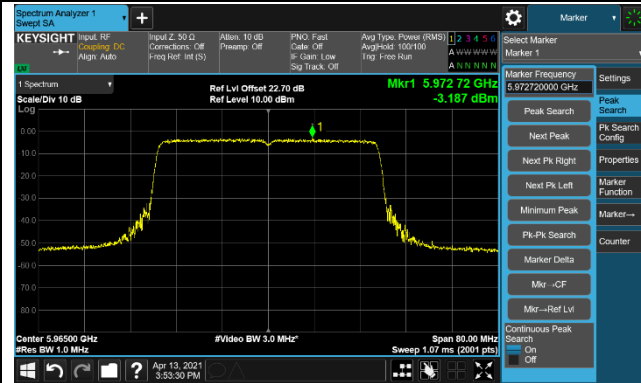

Channel 117 (6535MHz)

Channel 153 (6715MHz)

Channel 181 (6855MHz)

Channel 185 (6875MHz)

Channel 189 (6895MHz)

Channel 213 (7015MHz)

Channel 229 (7095MHz)

802.11ax-HE40 Power Spectral Density - Ant 0

Channel 3 (5965MHz)

Channel 51 (6205MHz)

Channel 91 (6405MHz)

Channel 99 (6445MHz)

Channel 107 (6485MHz)

Channel 115 (6525MHz)

Channel 123 (6565MHz)

Channel 147 (6685MHz)