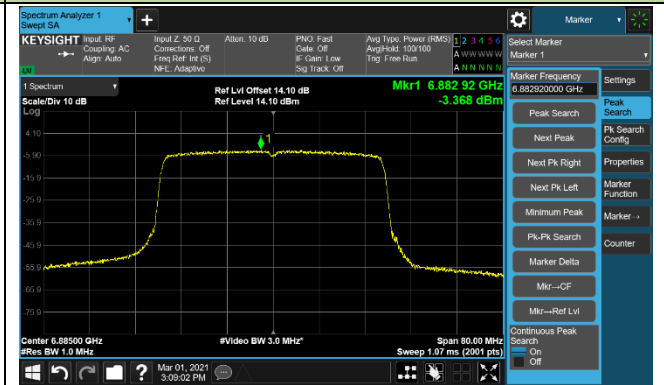

Channel 185 (6875MHz)

Channel 189 (6895MHz)

Channel 213 (7015MHz)

Channel 229 (7095MHz)

802.11ax-HE40 Power Spectral Density - Ant 1

Channel 3 (5965MHz)

Channel 51 (6205MHz)

Channel 91 (6405MHz)

Channel 99 (6445MHz)

Channel 107 (6485MHz)

Channel 115 (6525MHz)

Channel 123 (6565MHz)

Channel 147 (6685MHz)

802.11ax-HE40 Power Spectral Density - Ant 1

Channel 179 (6845MHz)

Channel 187 (6885MHz)

Channel 195 (6925MHz)

Channel 211 (7005MHz)

Channel 227 (7085MHz)