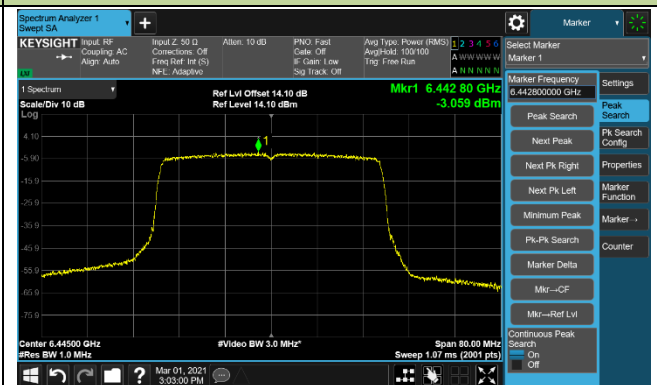

Channel 93 (6415MHz)

Channel 97 (6435MHz)

Channel 105 (6475MHz)

Channel 113 (6515MHz)

802.11ax-HE20 Power Spectral Density - Ant 1

Channel 117 (6535MHz)

Channel 153 (6715MHz)

Channel 181 (6855MHz)

Channel 185 (6875MHz)

Channel 189 (6895MHz)

Channel 213 (7015MHz)

Channel 229 (7095MHz)

802.11ax-HE40 Power Spectral Density - Ant 1

Channel 3 (5965MHz)

Channel 51 (6205MHz)

Channel 91 (6405MHz)

Channel 99 (6445MHz)

Channel 107 (6485MHz)

Channel 115 (6525MHz)

Channel 123 (6565MHz)

Channel 147 (6685MHz)

802.11ax-HE40 Power Spectral Density - Ant 1

Channel 179 (6845MHz)

Channel 187 (6885MHz)

Channel 195 (6925MHz)

Channel 211 (7005MHz)

Channel 227 (7085MHz)