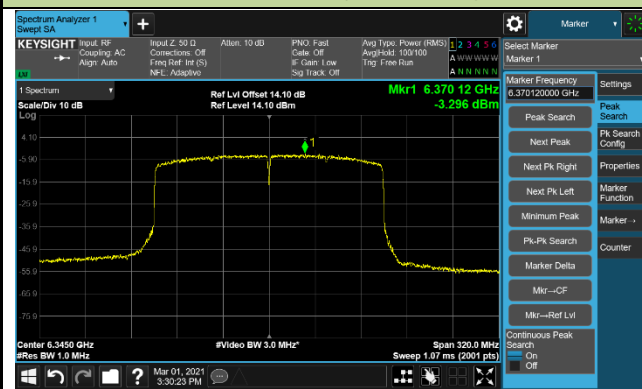

802.11ax-HE80 Power Spectral Density - Ant 0

Channel 151 (6705MHz)

Channel 183 (6865MHz)

Channel 199 (6945MHz)

Channel 215 (7025MHz)

802.11ax-HE160 Power Spectral Density - Ant 0

Channel 15 (6025MHz)

Channel 47 (6185MHz)

Channel 79 (6345MHz)

Channel 111 (6505MHz)

Channel 143 (6665MHz)

Channel 175 (6825MHz)

Channel 207 (6985MHz)

802.11ax-HE20 Power Spectral Density - Ant 1

Channel 1 (5955MHz)

Channel 49 (6195MHz)