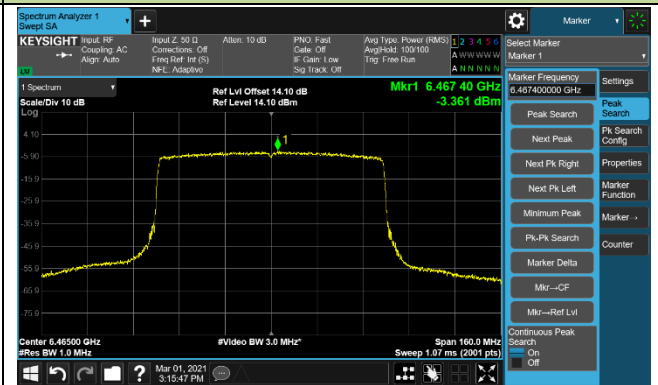

802.11ax-HE40 Power Spectral Density - Ant 0

802.11ax-HE80 Power Spectral Density - Ant 0

Channel 7 (5985MHz)

Channel 55 (6225MHz)

Channel 87 (6385MHz)

Channel 103 (6465MHz)

Channel 119 (6545MHz)

Channel 135 (6625MHz)

802.11ax-HE80 Power Spectral Density - Ant 0

Channel 151 (6705MHz)

Channel 183 (6865MHz)

Channel 199 (6945MHz)

Channel 215 (7025MHz)

802.11ax-HE160 Power Spectral Density - Ant 0

Channel 15 (6025MHz)

Channel 47 (6185MHz)