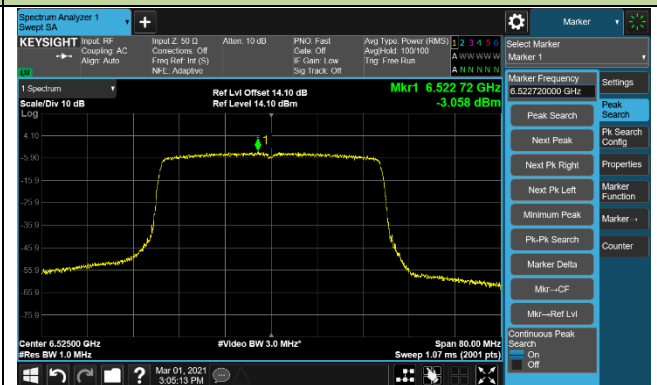

Channel 93 (6415MHz)

Channel 97 (6435MHz)

Channel 105 (6475MHz)

Channel 113 (6515MHz)

802.11ax-HE20 Power Spectral Density - Ant 1

Channel 117 (6535MHz)

Channel 153 (6715MHz)

Channel 181 (6855MHz)

Channel 185 (6875MHz)

Channel 189 (6895MHz)

Channel 213 (7015MHz)

Channel 229 (7095MHz)

802.11ax-HE40 Power Spectral Density - Ant 1

Channel 3 (5965MHz)

Channel 51 (6205MHz)

Channel 91 (6405MHz)

Channel 99 (6445MHz)

Channel 107 (6485MHz)

Channel 115 (6525MHz)

Channel 123 (6565MHz)

Channel 147 (6685MHz)

802.11ax-HE40 Power Spectral Density - Ant 1

Channel 179 (6845MHz)

Channel 187 (6885MHz)

Channel 195 (6925MHz)

Channel 211 (7005MHz)

Channel 227 (7085MHz)