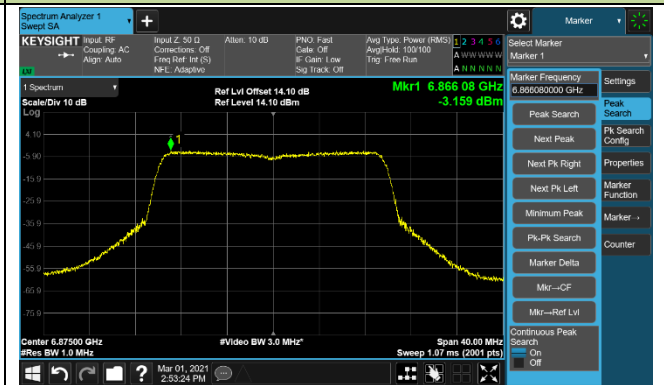

Channel 93 (6415MHz)

Channel 97 (6435MHz)

Channel 105 (6475MHz)

Channel 113 (6515MHz)

802.11ax-HE20 Power Spectral Density - Ant 1

Channel 117 (6535MHz)

Channel 153 (6715MHz)

Channel 181 (6855MHz)

Channel 185 (6875MHz)

Channel 189 (6895MHz)

Channel 213 (7015MHz)

Channel 229 (7095MHz)

802.11ax-HE40 Power Spectral Density - Ant 1

Channel 3 (5965MHz)

Channel 51 (6205MHz)

Channel 91 (6405MHz)