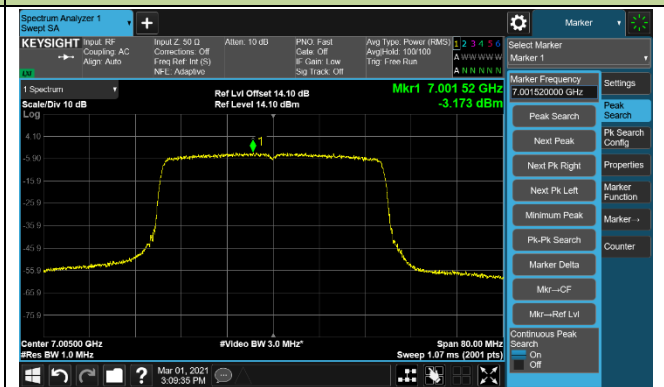

Channel 185 (6875MHz)

Channel 189 (6895MHz)

Channel 213 (7015MHz)

Channel 229 (7095MHz)

802.11ax-HE40 Power Spectral Density - Ant 1

Channel 3 (5965MHz)

Channel 51 (6205MHz)

Channel 91 (6405MHz)

Channel 99 (6445MHz)

Channel 107 (6485MHz)

Channel 115 (6525MHz)

Channel 123 (6565MHz)

Channel 147 (6685MHz)

802.11ax-HE40 Power Spectral Density - Ant 1

Channel 179 (6845MHz)

Channel 187 (6885MHz)

Channel 195 (6925MHz)

Channel 211 (7005MHz)

Channel 227 (7085MHz)