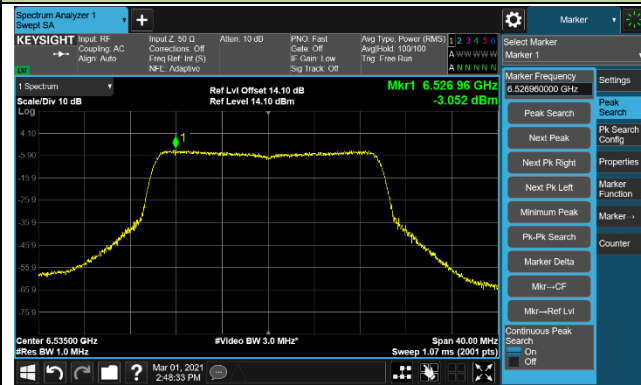

Channel 93 (6415MHz)

Channel 97 (6435MHz)

Channel 105 (6475MHz)

Channel 113 (6515MHz)

802.11ax-HE20 Power Spectral Density - Ant 1

Channel 117 (6535MHz)

Channel 153 (6715MHz)

Channel 181 (6855MHz)

Channel 185 (6875MHz)

Channel 189 (6895MHz)

Channel 213 (7015MHz)

Channel 229 (7095MHz)

802.11ax-HE40 Power Spectral Density - Ant 1

Channel 3 (5965MHz)

Channel 51 (6205MHz)

Channel 91 (6405MHz)