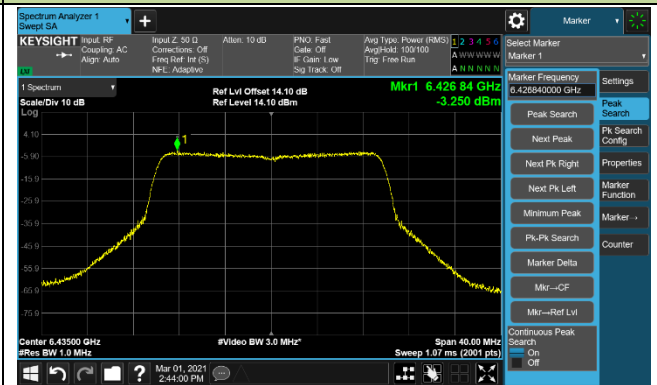

802.11ax-HE20 Power Spectral Density - Ant 0

Channel 1 (5955MHz)

Channel 49 (6195MHz)

Channel 93 (6415MHz)

Channel 97 (6435MHz)

Channel 105 (6475MHz)

Channel 113 (6515MHz)

802.11ax-HE20 Power Spectral Density - Ant 0

Channel 117 (6535MHz)

Channel 153 (6715MHz)

Channel 181 (6855MHz)

Channel 185 (6875MHz)

Channel 189 (6895MHz)

Channel 213 (7015MHz)

Channel 229 (7095MHz)

802.11ax-HE40 Power Spectral Density - Ant 0