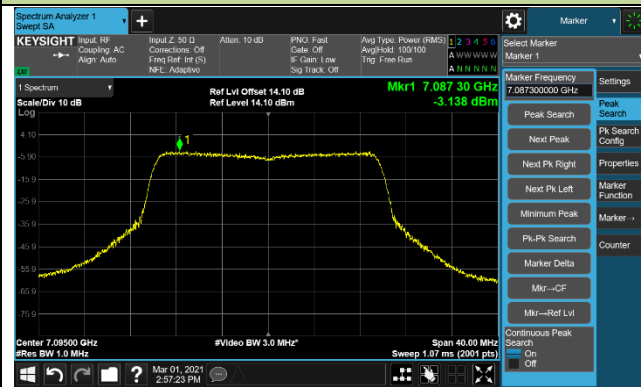

Channel 185 (6875MHz)

Channel 189 (6895MHz)

Channel 213 (7015MHz)

Channel 229 (7095MHz)

802.11ax-HE40 Power Spectral Density - Ant 1

Channel 3 (5965MHz)

Channel 51 (6205MHz)

Channel 91 (6405MHz)

Channel 99 (6445MHz)

Channel 107 (6485MHz)

Channel 115 (6525MHz)

Channel 123 (6565MHz)

Channel 147 (6685MHz)

802.11ax-HE40 Power Spectral Density - Ant 1

Channel 179 (6845MHz)

Channel 187 (6885MHz)

Channel 195 (6925MHz)

Channel 211 (7005MHz)

Channel 227 (7085MHz)