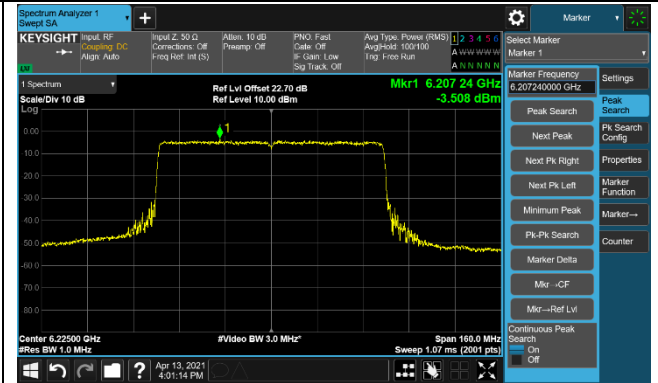

802.11ax-HE40 Power Spectral Density - Ant 0

802.11ax-HE80 Power Spectral Density - Ant 0

Channel 7 (5985MHz)

Channel 55 (6225MHz)

Channel 87 (6385MHz)

Channel 103 (6465MHz)

Channel 119 (6545MHz)

Channel 135 (6625MHz)

802.11ax-HE80 Power Spectral Density - Ant 0

Channel 151 (6705MHz)

Channel 183 (6865MHz)

Channel 199 (6945MHz)

Channel 215 (7025MHz)

802.11ax-HE160 Power Spectral Density - Ant 0

Channel 15 (6025MHz)

Channel 47 (6185MHz)