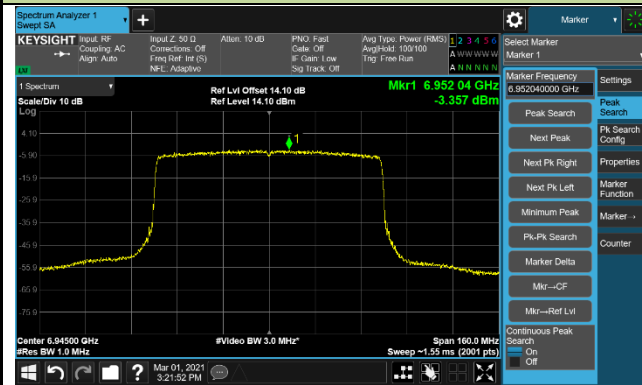

802.11ax-HE80 Power Spectral Density - Ant 0

Channel 151 (6705MHz)

Channel 183 (6865MHz)

Channel 199 (6945MHz)

Channel 215 (7025MHz)

802.11ax-HE160 Power Spectral Density - Ant 0

Channel 15 (6025MHz)

Channel 47 (6185MHz)

Channel 79 (6345MHz)

Channel 111 (6505MHz)

Channel 143 (6665MHz)

Channel 175 (6825MHz)

Channel 207 (6985MHz)

802.11ax-HE20 Power Spectral Density - Ant 1

Channel 1 (5955MHz)

Channel 49 (6195MHz)