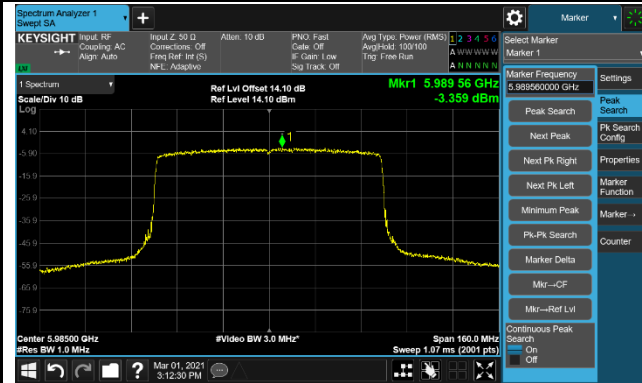

Channel 3 (5965MHz)

Channel 51 (6205MHz)

Channel 91 (6405MHz)

Channel 99 (6445MHz)

Channel 107 (6485MHz)

Channel 115 (6525MHz)

Channel 123 (6565MHz)

Channel 147 (6685MHz)

802.11ax-HE40 Power Spectral Density - Ant 0

802.11ax-HE80 Power Spectral Density - Ant 0

Channel 7 (5985MHz)

Channel 55 (6225MHz)

Channel 87 (6385MHz)

Channel 103 (6465MHz)

Channel 119 (6545MHz)

Channel 135 (6625MHz)