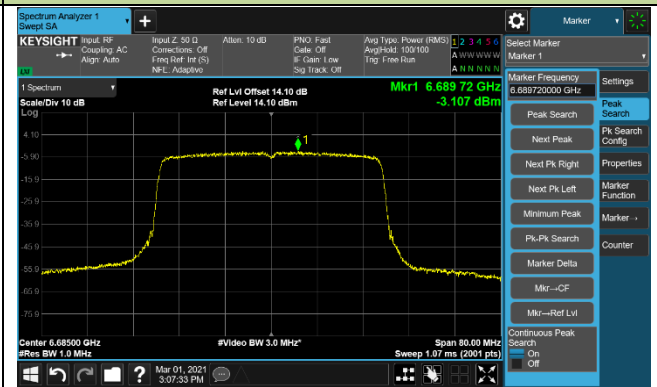

Channel 3 (5965MHz)

Channel 51 (6205MHz)

Channel 91 (6405MHz)

Channel 99 (6445MHz)

Channel 107 (6485MHz)

Channel 115 (6525MHz)

Channel 123 (6565MHz)

Channel 147 (6685MHz)

802.11ax-HE40 Power Spectral Density - Ant 0

802.11ax-HE80 Power Spectral Density - Ant 0

Channel 7 (5985MHz)

Channel 55 (6225MHz)

Channel 87 (6385MHz)

Channel 103 (6465MHz)

Channel 119 (6545MHz)

Channel 135 (6625MHz)