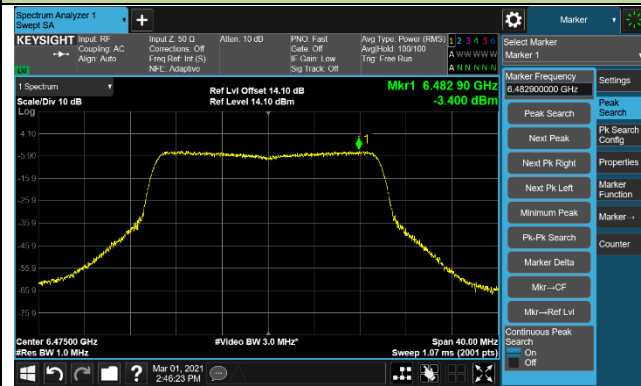

802.11ax-HE20 Power Spectral Density - Ant 0

Channel 1 (5955MHz)

Channel 49 (6195MHz)

Channel 93 (6415MHz)

Channel 97 (6435MHz)

Channel 105 (6475MHz)

Channel 113 (6515MHz)

802.11ax-HE20 Power Spectral Density - Ant 0

Channel 117 (6535MHz)

Channel 153 (6715MHz)

Channel 181 (6855MHz)

Channel 185 (6875MHz)

Channel 189 (6895MHz)

Channel 213 (7015MHz)

Channel 229 (7095MHz)

802.11ax-HE40 Power Spectral Density - Ant 0