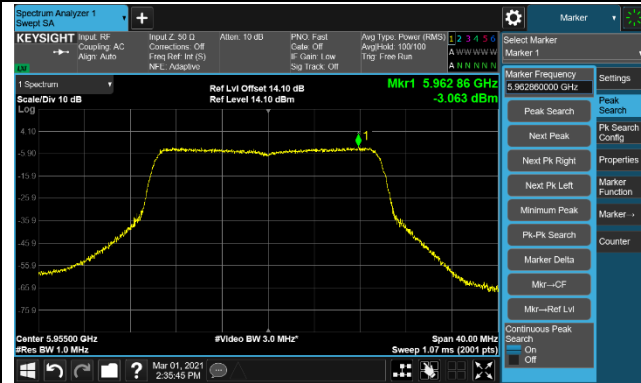

802.11ax-HE20 Power Spectral Density - Ant 0

Channel 1 (5955MHz)

Channel 49 (6195MHz)

Channel 93 (6415MHz)

Channel 97 (6435MHz)

Channel 105 (6475MHz)

Channel 113 (6515MHz)

802.11ax-HE20 Power Spectral Density - Ant 0

Channel 117 (6535MHz)

Channel 153 (6715MHz)

Channel 181 (6855MHz)

Channel 185 (6875MHz)

Channel 189 (6895MHz)

Channel 213 (7015MHz)

Channel 229 (7095MHz)

802.11ax-HE40 Power Spectral Density - Ant 0