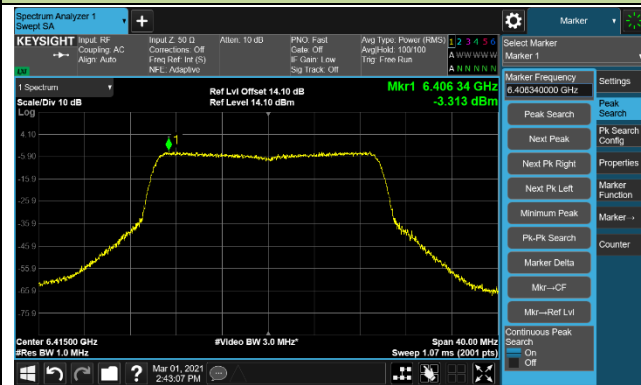

802.11ax-HE20 Power Spectral Density - Ant 0

Channel 1 (5955MHz)

Channel 49 (6195MHz)

Channel 93 (6415MHz)

Channel 97 (6435MHz)

Channel 105 (6475MHz)

Channel 113 (6515MHz)

802.11ax-HE20 Power Spectral Density - Ant 0

Channel 117 (6535MHz)

Channel 153 (6715MHz)

Channel 181 (6855MHz)

Channel 185 (6875MHz)

Channel 189 (6895MHz)

Channel 213 (7015MHz)

Channel 229 (7095MHz)

802.11ax-HE40 Power Spectral Density - Ant 0