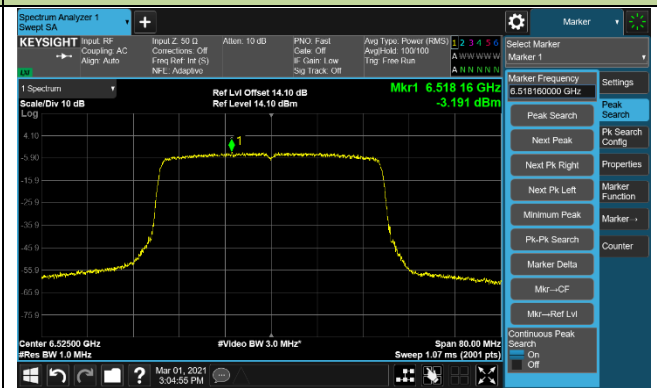

Channel 3 (5965MHz)

Channel 51 (6205MHz)

Channel 91 (6405MHz)

Channel 99 (6445MHz)

Channel 107 (6485MHz)

Channel 115 (6525MHz)

Channel 123 (6565MHz)

Channel 147 (6685MHz)

802.11ax-HE40 Power Spectral Density - Ant 0

802.11ax-HE80 Power Spectral Density - Ant 0

Channel 7 (5985MHz)

Channel 55 (6225MHz)

Channel 87 (6385MHz)

Channel 103 (6465MHz)

Channel 119 (6545MHz)

Channel 135 (6625MHz)