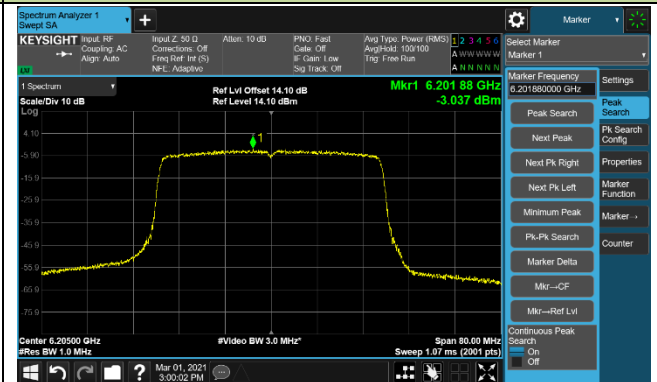

Channel 93 (6415MHz)

Channel 97 (6435MHz)

Channel 105 (6475MHz)

Channel 113 (6515MHz)

802.11ax-HE20 Power Spectral Density - Ant 1

Channel 117 (6535MHz)

Channel 153 (6715MHz)

Channel 181 (6855MHz)

Channel 185 (6875MHz)

Channel 189 (6895MHz)

Channel 213 (7015MHz)

Channel 229 (7095MHz)

802.11ax-HE40 Power Spectral Density - Ant 1

Channel 3 (5965MHz)

Channel 51 (6205MHz)

Channel 91 (6405MHz)

Channel 99 (6445MHz)

Channel 107 (6485MHz)

Channel 115 (6525MHz)

Channel 123 (6565MHz)

Channel 147 (6685MHz)

802.11ax-HE40 Power Spectral Density - Ant 1

Channel 179 (6845MHz)

Channel 187 (6885MHz)

Channel 195 (6925MHz)

Channel 211 (7005MHz)

Channel 227 (7085MHz)