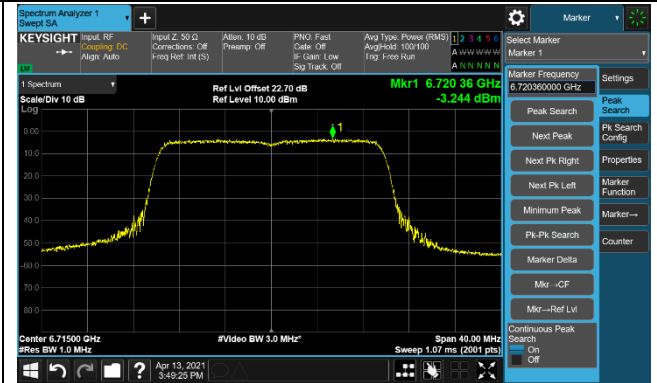

802.11ax-HE20 Power Spectral Density - Ant 0

Channel 1 (5955MHz)

Channel 49 (6195MHz)

Channel 93 (6415MHz)

Channel 97 (6435MHz)

Channel 105 (6475MHz)

Channel 113 (6515MHz)

802.11ax-HE20 Power Spectral Density - Ant 0

Channel 117 (6535MHz)

Channel 153 (6715MHz)

Channel 181 (6855MHz)

Channel 185 (6875MHz)

Channel 189 (6895MHz)

Channel 213 (7015MHz)

Channel 229 (7095MHz)

802.11ax-HE40 Power Spectral Density - Ant 0