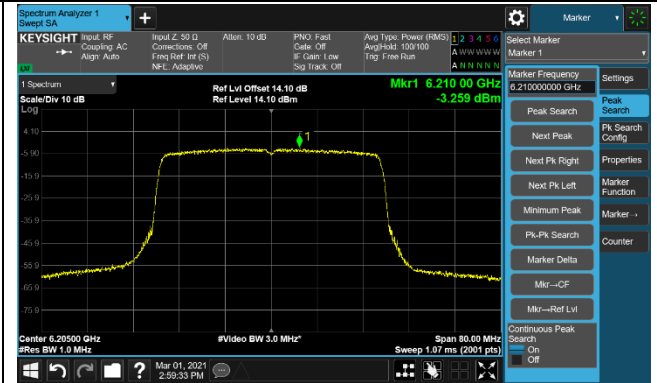

Channel 51 (6205MHz)