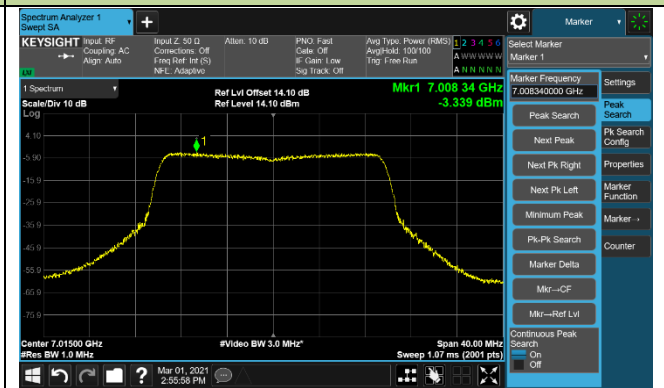

Channel 79 (6345MHz)

Channel 111 (6505MHz)

Channel 143 (6665MHz)

Channel 175 (6825MHz)

Channel 207 (6985MHz)

802.11ax-HE20 Power Spectral Density - Ant 1

Channel 1 (5955MHz)

Channel 49 (6195MHz)

Channel 93 (6415MHz)

Channel 97 (6435MHz)

Channel 105 (6475MHz)

Channel 113 (6515MHz)

802.11ax-HE20 Power Spectral Density - Ant 1

Channel 117 (6535MHz)

Channel 153 (6715MHz)

Channel 181 (6855MHz)

Channel 185 (6875MHz)

Channel 189 (6895MHz)

Channel 213 (7015MHz)

Channel 229 (7095MHz)

802.11ax-HE40 Power Spectral Density - Ant 1

Channel 3 (5965MHz)

Channel 51 (6205MHz)

Channel 91 (6405MHz)