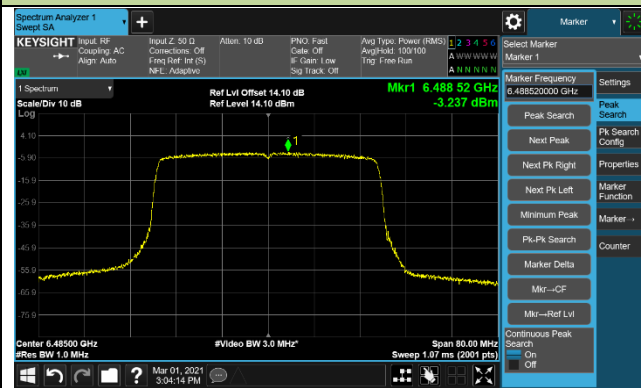

Channel 3 (5965MHz)

Channel 51 (6205MHz)

Channel 91 (6405MHz)

Channel 99 (6445MHz)

Channel 107 (6485MHz)

Channel 115 (6525MHz)

Channel 123 (6565MHz)

Channel 147 (6685MHz)

802.11ax-HE40 Power Spectral Density - Ant 0

802.11ax-HE80 Power Spectral Density - Ant 0

Channel 7 (5985MHz)

Channel 55 (6225MHz)

Channel 87 (6385MHz)

Channel 103 (6465MHz)

Channel 119 (6545MHz)

Channel 135 (6625MHz)