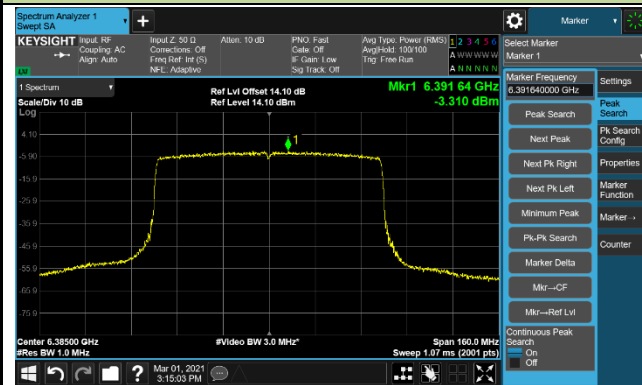

802.11ax-HE40 Power Spectral Density - Ant 0

802.11ax-HE80 Power Spectral Density - Ant 0

Channel 7 (5985MHz)

Channel 55 (6225MHz)

Channel 87 (6385MHz)

Channel 103 (6465MHz)

Channel 119 (6545MHz)

Channel 135 (6625MHz)

802.11ax-HE80 Power Spectral Density - Ant 0

Channel 151 (6705MHz)

Channel 183 (6865MHz)

Channel 199 (6945MHz)

Channel 215 (7025MHz)

802.11ax-HE160 Power Spectral Density - Ant 0

Channel 15 (6025MHz)

Channel 47 (6185MHz)