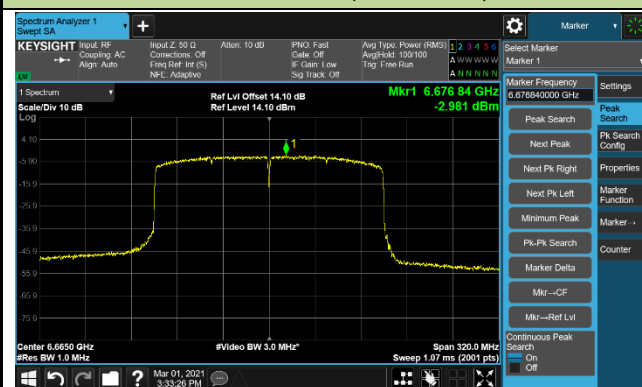

802.11ax-HE80 Power Spectral Density - Ant 0

Channel 151 (6705MHz)

Channel 183 (6865MHz)

Channel 199 (6945MHz)

Channel 215 (7025MHz)

802.11ax-HE160 Power Spectral Density - Ant 0

Channel 15 (6025MHz)

Channel 47 (6185MHz)

Channel 79 (6345MHz)

Channel 111 (6505MHz)

Channel 143 (6665MHz)

Channel 175 (6825MHz)

Channel 207 (6985MHz)

802.11ax-HE20 Power Spectral Density - Ant 1

Channel 1 (5955MHz)

Channel 49 (6195MHz)