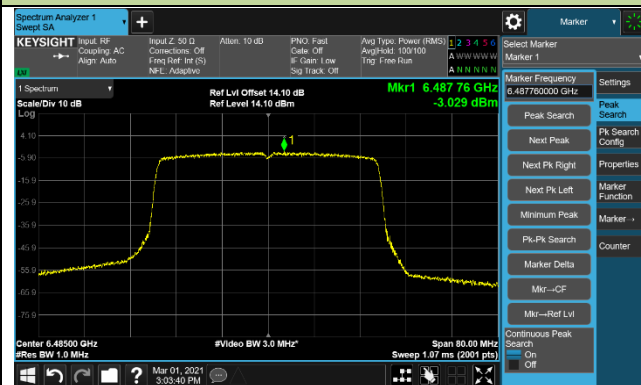

Channel 185 (6875MHz)

Channel 189 (6895MHz)

Channel 213 (7015MHz)

Channel 229 (7095MHz)

802.11ax-HE40 Power Spectral Density - Ant 1

Channel 3 (5965MHz)

Channel 51 (6205MHz)

Channel 91 (6405MHz)

Channel 99 (6445MHz)

Channel 107 (6485MHz)

Channel 115 (6525MHz)

Channel 123 (6565MHz)

Channel 147 (6685MHz)

802.11ax-HE40 Power Spectral Density - Ant 1

Channel 179 (6845MHz)

Channel 187 (6885MHz)

Channel 195 (6925MHz)

Channel 211 (7005MHz)

Channel 227 (7085MHz)