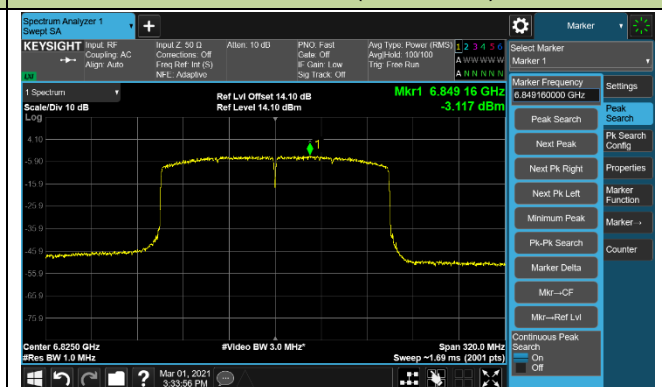

802.11ax-HE80 Power Spectral Density - Ant 0

Channel 151 (6705MHz)

Channel 183 (6865MHz)

Channel 199 (6945MHz)

Channel 215 (7025MHz)

802.11ax-HE160 Power Spectral Density - Ant 0

Channel 15 (6025MHz)

Channel 47 (6185MHz)

Channel 79 (6345MHz)

Channel 111 (6505MHz)

Channel 143 (6665MHz)

Channel 175 (6825MHz)

Channel 207 (6985MHz)

802.11ax-HE20 Power Spectral Density - Ant 1

Channel 1 (5955MHz)

Channel 49 (6195MHz)

Channel 93 (6415MHz)

Channel 97 (6435MHz)

Channel 105 (6475MHz)

Channel 113 (6515MHz)

802.11ax-HE20 Power Spectral Density - Ant 1

Channel 117 (6535MHz)

Channel 153 (6715MHz)

Channel 181 (6855MHz)