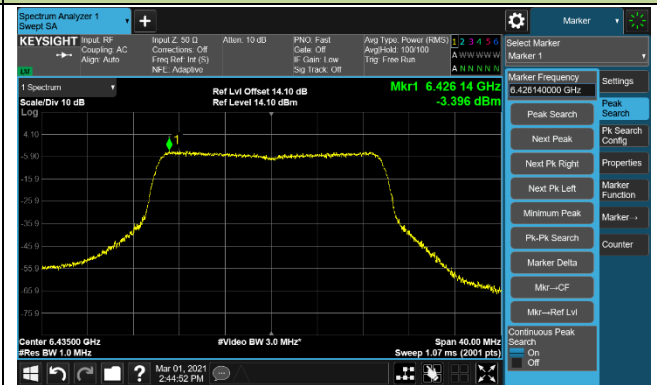

802.11ax-HE80 Power Spectral Density - Ant 0

Channel 151 (6705MHz)

Channel 183 (6865MHz)

Channel 199 (6945MHz)

Channel 215 (7025MHz)

802.11ax-HE160 Power Spectral Density - Ant 0

Channel 15 (6025MHz)

Channel 47 (6185MHz)

Channel 79 (6345MHz)

Channel 111 (6505MHz)

Channel 143 (6665MHz)

Channel 175 (6825MHz)

Channel 207 (6985MHz)

802.11ax-HE20 Power Spectral Density - Ant 1

Channel 1 (5955MHz)

Channel 49 (6195MHz)

Channel 93 (6415MHz)

Channel 97 (6435MHz)

Channel 105 (6475MHz)

Channel 113 (6515MHz)

802.11ax-HE20 Power Spectral Density - Ant 1

Channel 117 (6535MHz)

Channel 153 (6715MHz)

Channel 181 (6855MHz)