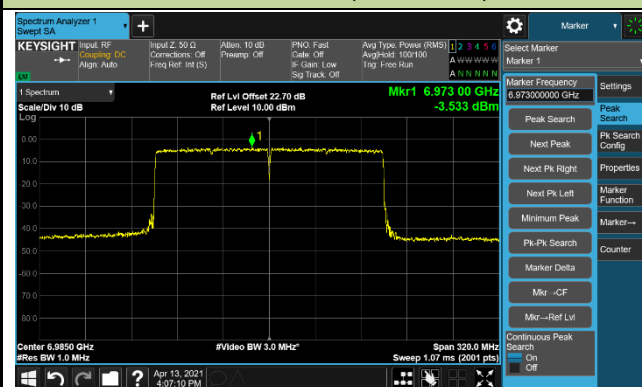

Channel 79 (6345MHz)

Channel 111 (6505MHz)

Channel 143 (6665MHz)

Channel 175 (6825MHz)

Channel 207 (6985MHz)

802.11ax-HE20 Power Spectral Density - Ant 1

Channel 1 (5955MHz)

Channel 49 (6195MHz)

Channel 93 (6415MHz)

Channel 97 (6435MHz)

Channel 105 (6475MHz)

Channel 113 (6515MHz)

802.11ax-HE20 Power Spectral Density - Ant 1

Channel 117 (6535MHz)

Channel 153 (6715MHz)

Channel 181 (6855MHz)