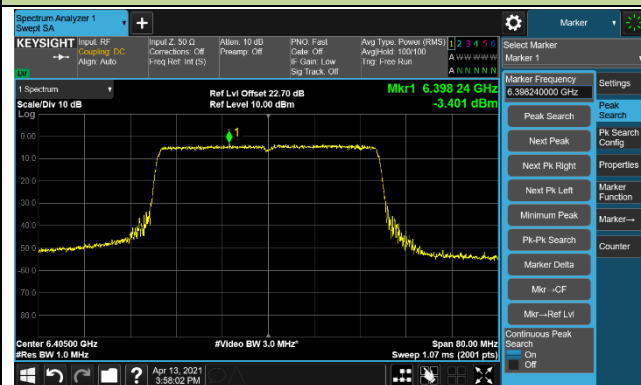

Channel 185 (6875MHz)

Channel 189 (6895MHz)

Channel 213 (7015MHz)

Channel 229 (7095MHz)

802.11ax-HE40 Power Spectral Density - Ant 1

Channel 3 (5965MHz)

Channel 51 (6205MHz)

Channel 91 (6405MHz)