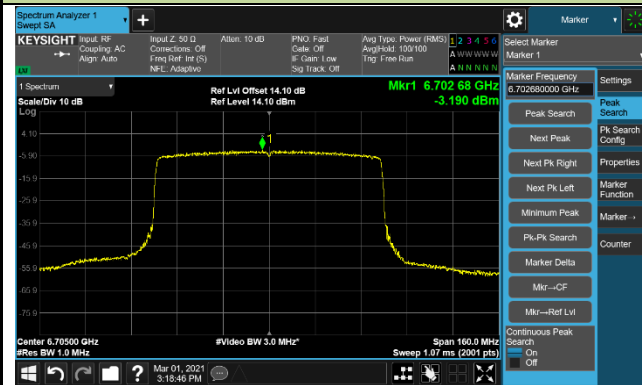

802.11ax-HE40 Power Spectral Density - Ant 0

802.11ax-HE80 Power Spectral Density - Ant 0

Channel 7 (5985MHz)

Channel 55 (6225MHz)

Channel 87 (6385MHz)

Channel 103 (6465MHz)

Channel 119 (6545MHz)

Channel 135 (6625MHz)

802.11ax-HE80 Power Spectral Density - Ant 0

Channel 151 (6705MHz)

Channel 183 (6865MHz)

Channel 199 (6945MHz)

Channel 215 (7025MHz)

802.11ax-HE160 Power Spectral Density - Ant 0

Channel 15 (6025MHz)

Channel 47 (6185MHz)