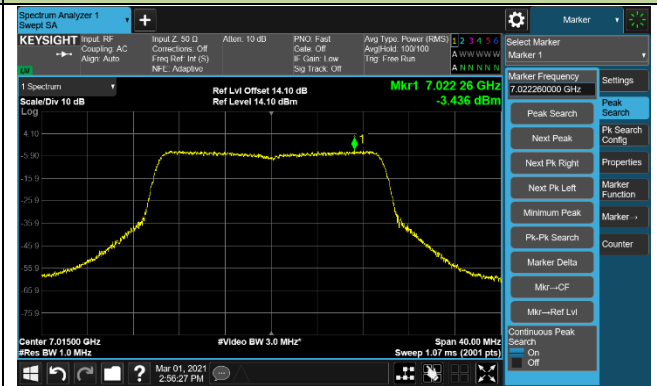

Channel 117 (6535MHz)

Channel 153 (6715MHz)

Channel 181 (6855MHz)

Channel 185 (6875MHz)

Channel 189 (6895MHz)

Channel 213 (7015MHz)

Channel 229 (7095MHz)

802.11ax-HE40 Power Spectral Density - Ant 0