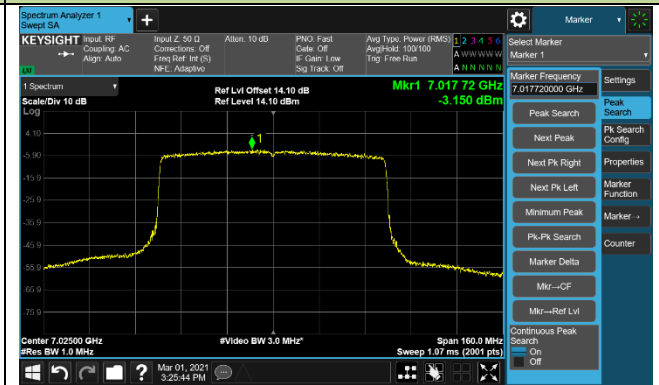

802.11ax-HE80 Power Spectral Density - Ant 0

Channel 151 (6705MHz)

Channel 183 (6865MHz)

Channel 199 (6945MHz)

Channel 215 (7025MHz)

802.11ax-HE160 Power Spectral Density - Ant 0

Channel 15 (6025MHz)

Channel 47 (6185MHz)

Channel 79 (6345MHz)

Channel 111 (6505MHz)

Channel 143 (6665MHz)

Channel 175 (6825MHz)

Channel 207 (6985MHz)

802.11ax-HE20 Power Spectral Density - Ant 1

Channel 1 (5955MHz)

Channel 49 (6195MHz)