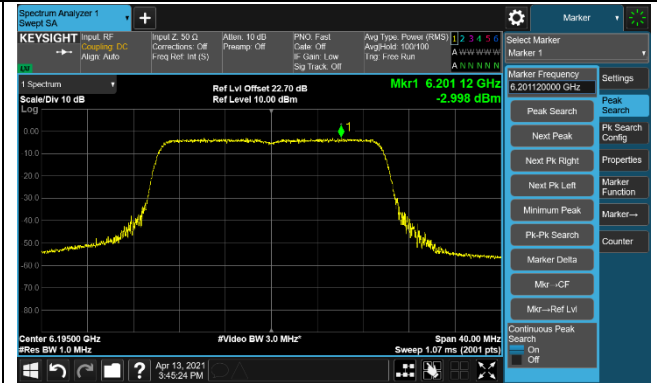

802.11ax-HE20 Power Spectral Density - Ant 0

Channel 1 (5955MHz)

Channel 49 (6195MHz)

Channel 93 (6415MHz)

Channel 97 (6435MHz)

Channel 105 (6475MHz)

Channel 113 (6515MHz)

802.11ax-HE20 Power Spectral Density - Ant 0

Channel 117 (6535MHz)

Channel 153 (6715MHz)

Channel 181 (6855MHz)

Channel 185 (6875MHz)

Channel 189 (6895MHz)

Channel 213 (7015MHz)

Channel 229 (7095MHz)

802.11ax-HE40 Power Spectral Density - Ant 0