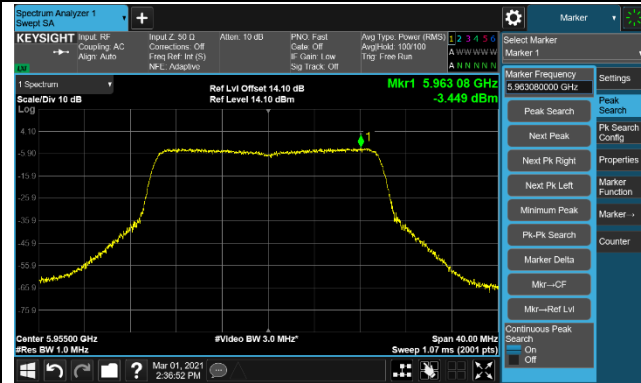

Channel 79 (6345MHz)

Channel 111 (6505MHz)

Channel 143 (6665MHz)

Channel 175 (6825MHz)

Channel 207 (6985MHz)

802.11ax-HE20 Power Spectral Density - Ant 1

Channel 1 (5955MHz)

Channel 49 (6195MHz)

Channel 93 (6415MHz)

Channel 97 (6435MHz)

Channel 105 (6475MHz)

Channel 113 (6515MHz)

802.11ax-HE20 Power Spectral Density - Ant 1

Channel 117 (6535MHz)

Channel 153 (6715MHz)

Channel 181 (6855MHz)