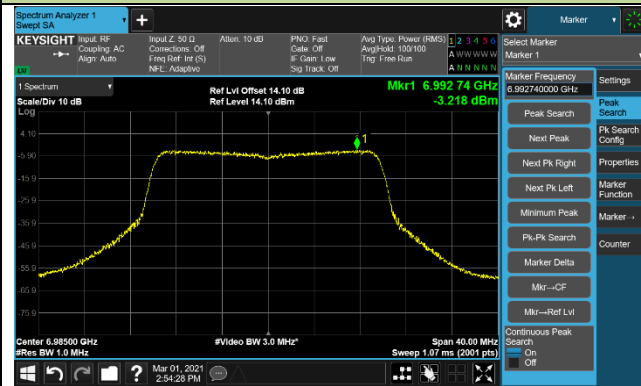

Channel 117 (6535MHz)

Channel 153 (6715MHz)

Channel 181 (6855MHz)

Channel 185 (6875MHz)

Channel 189 (6895MHz)

Channel 213 (7015MHz)

Channel 229 (7095MHz)

802.11ax-HE40 Power Spectral Density - Ant 0