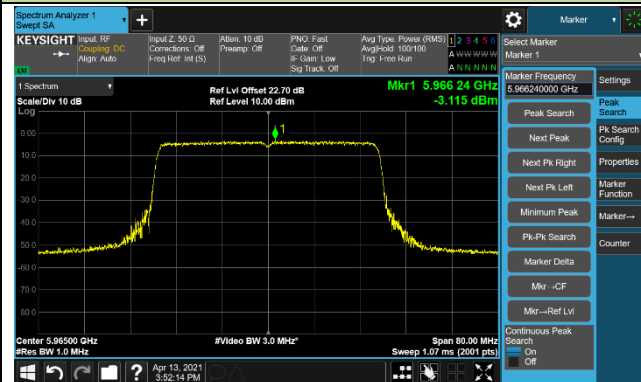

Channel 185 (6875MHz)

Channel 189 (6895MHz)

Channel 213 (7015MHz)

Channel 229 (7095MHz)

802.11ax-HE40 Power Spectral Density - Ant 1

Channel 3 (5965MHz)

Channel 51 (6205MHz)

Channel 91 (6405MHz)

Channel 99 (6445MHz)

Channel 107 (6485MHz)

Channel 115 (6525MHz)

Channel 123 (6565MHz)

Channel 147 (6685MHz)

802.11ax-HE40 Power Spectral Density - Ant 1

Channel 179 (6845MHz)

Channel 187 (6885MHz)

Channel 195 (6925MHz)

Channel 211 (7005MHz)

Channel 227 (7085MHz)