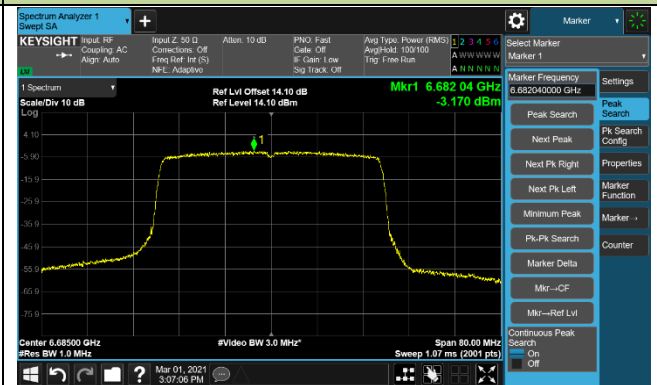

Channel 185 (6875MHz)

Channel 189 (6895MHz)

Channel 213 (7015MHz)

Channel 229 (7095MHz)

802.11ax-HE40 Power Spectral Density - Ant 1

Channel 3 (5965MHz)

Channel 51 (6205MHz)

Channel 91 (6405MHz)

Channel 99 (6445MHz)

Channel 107 (6485MHz)

Channel 115 (6525MHz)

Channel 123 (6565MHz)

Channel 147 (6685MHz)

802.11ax-HE40 Power Spectral Density - Ant 1

Channel 179 (6845MHz)

Channel 187 (6885MHz)

Channel 195 (6925MHz)

Channel 211 (7005MHz)

Channel 227 (7085MHz)