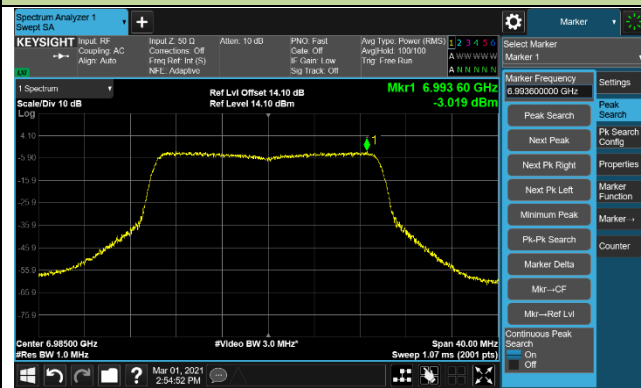

Channel 93 (6415MHz)

Channel 97 (6435MHz)

Channel 105 (6475MHz)

Channel 113 (6515MHz)

802.11ax-HE20 Power Spectral Density - Ant 1

Channel 117 (6535MHz)

Channel 153 (6715MHz)

Channel 181 (6855MHz)

Channel 185 (6875MHz)

Channel 189 (6895MHz)

Channel 213 (7015MHz)

Channel 229 (7095MHz)

802.11ax-HE40 Power Spectral Density - Ant 1

Channel 3 (5965MHz)

Channel 51 (6205MHz)

Channel 91 (6405MHz)