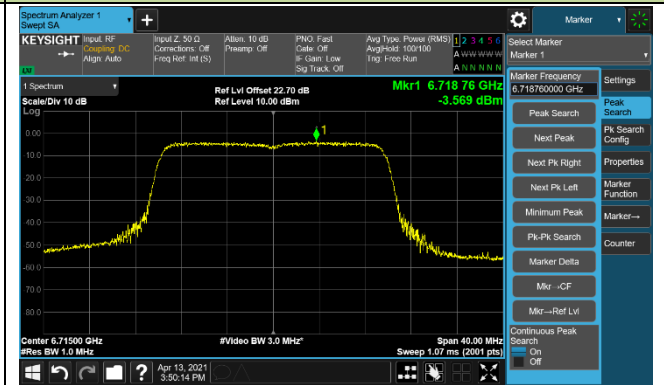

Channel 79 (6345MHz)

Channel 111 (6505MHz)

Channel 143 (6665MHz)

Channel 175 (6825MHz)

Channel 207 (6985MHz)

802.11ax-HE20 Power Spectral Density - Ant 1

Channel 1 (5955MHz)

Channel 49 (6195MHz)

Channel 93 (6415MHz)

Channel 97 (6435MHz)

Channel 105 (6475MHz)

Channel 113 (6515MHz)

802.11ax-HE20 Power Spectral Density - Ant 1

Channel 117 (6535MHz)

Channel 153 (6715MHz)

Channel 181 (6855MHz)

Channel 185 (6875MHz)

Channel 189 (6895MHz)

Channel 213 (7015MHz)

Channel 229 (7095MHz)

802.11ax-HE40 Power Spectral Density - Ant 1

Channel 3 (5965MHz)

Channel 51 (6205MHz)

Channel 91 (6405MHz)