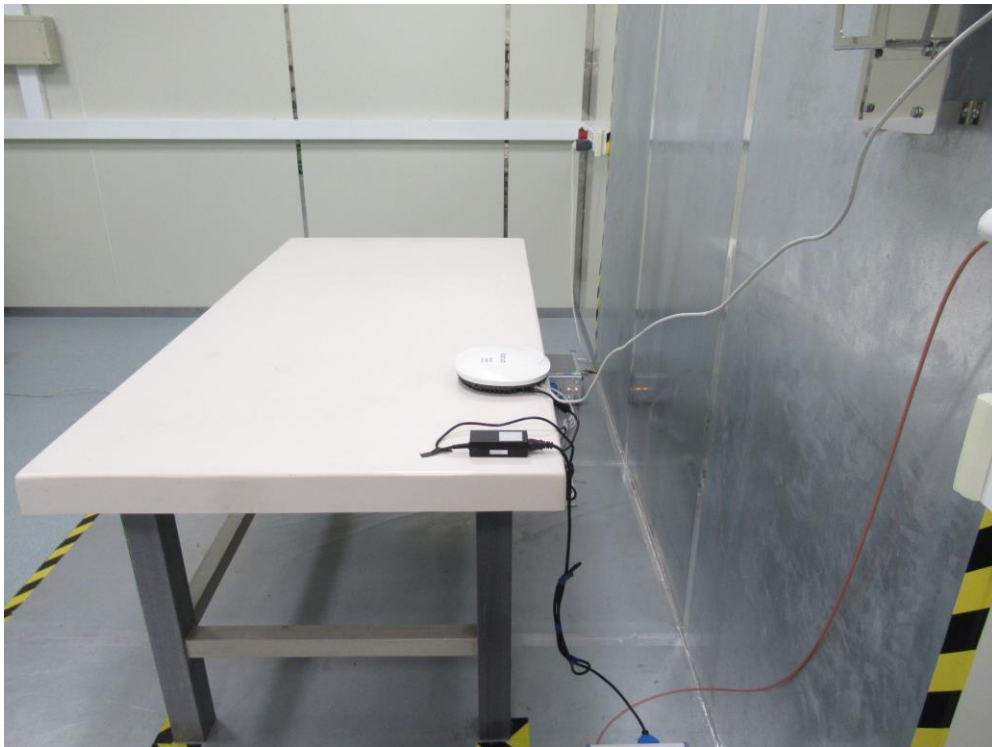

RF Test Setup Photo (BLE/ZigBee/2.4&5G Wi-Fi)

Description: Front View of Conducted Emission Test Setup

Description: Back View of Conducted Emission Test Setup

Description: Radiated Spurious Emission Test Setup below 1GHz

Description: Radiated Spurious Emission Test Setup above 1GHz

Description: DFS Test Setup

Description: RF Test Setup

RF Test Setup Photo (Wi-Fi 6E)

Description: Front View of Conducted Emission Test Setup

Description: Back View of Conducted Emission Test Setup

Description: Radiated Spurious Emission Test Setup below 1GHz

Description: Radiated Spurious Emission Test Setup above 1GHz

Description: RF Test Setup