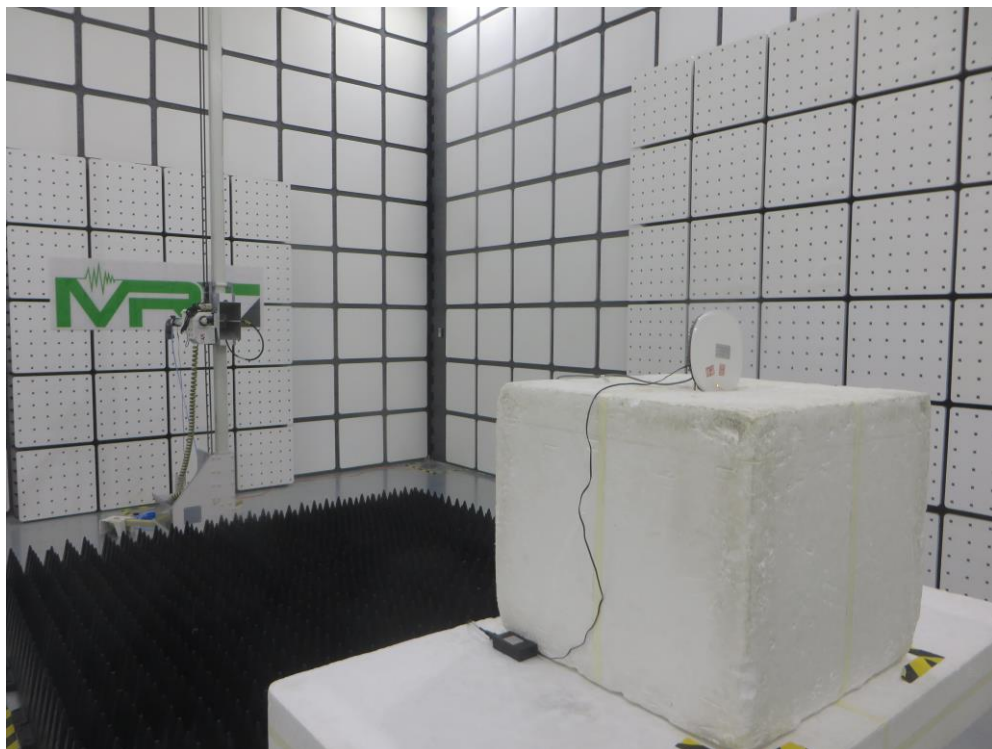

RF Test Setup Photo (BLE/ZigBee/2.4&5G Wi-Fi)

Description: Front View of Conducted Emission Test Setup

Description: Back View of Conducted Emission Test Setup

Description: Radiated Spurious Emission Test Setup below 1GHz

Description: Radiated Spurious Emission Test Setup above 1GHz

Description: DFS Test Setup

Description: RF Test Setup

RF Test Setup Photo (Wi-Fi 6E)

Description: Front View of Conducted Emission Test Setup

Description: Back View of Conducted Emission Test Setup

Description: Radiated Spurious Emission Test Setup below 1GHz

Description: Radiated Spurious Emission Test Setup above 1GHz

Description: RF Test Setup