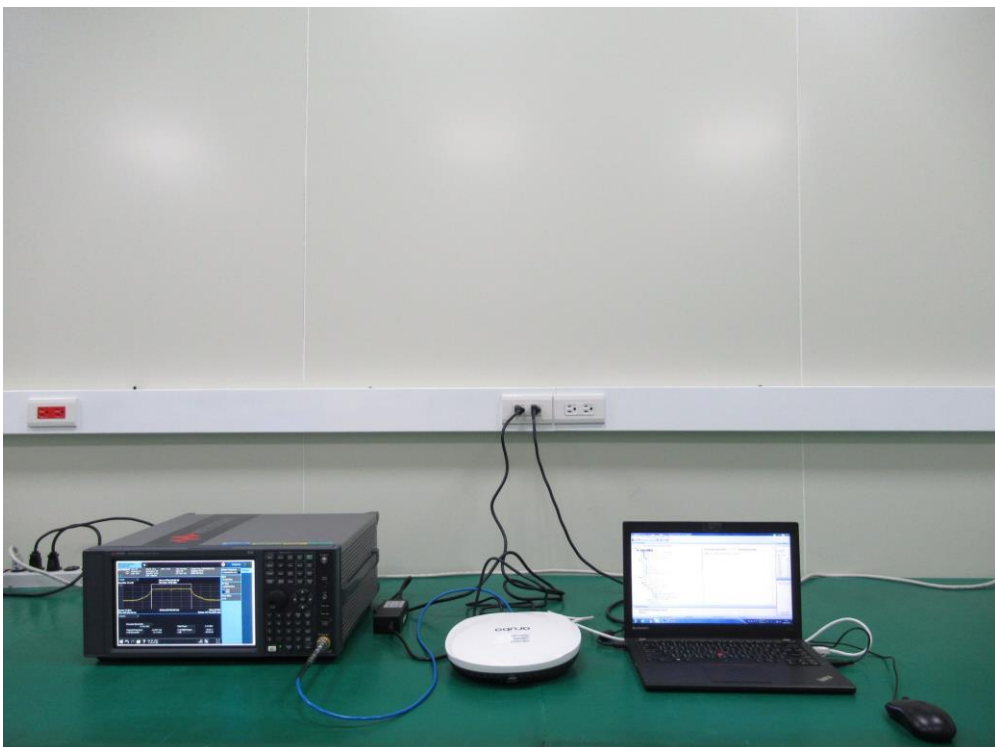

RF Test Setup Photo (BLE/ZigBee/2.4&5G Wi-Fi)

Description: Front View of Conducted Emission Test Setup

Description: Back View of Conducted Emission Test Setup

Description: Radiated Spurious Emission Test Setup below 1GHz

Description: Radiated Spurious Emission Test Setup above 1GHz

Description: DFS Test Setup

Description: RF Test Setup

RF Test Setup Photo (Wi-Fi 6E)

Description: Front View of Conducted Emission Test Setup

Description: Back View of Conducted Emission Test Setup

Description: Radiated Spurious Emission Test Setup below 1GHz

Description: Radiated Spurious Emission Test Setup above 1GHz

Description: RF Test Setup