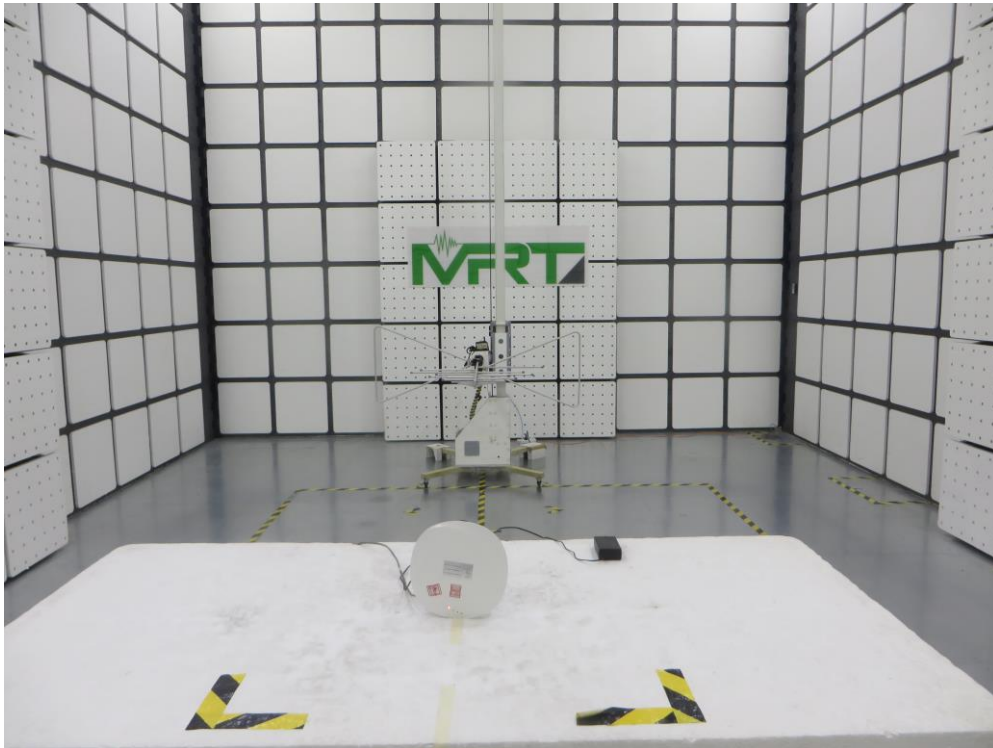

RF Test Setup Photo (BLE/ZigBee/2.4&5G Wi-Fi)

Description: Front View of Conducted Emission Test Setup

Description: Back View of Conducted Emission Test Setup

Description: Radiated Spurious Emission Test Setup below 1GHz

Description: Radiated Spurious Emission Test Setup above 1GHz

Description: DFS Test Setup

Description: RF Test Setup

RF Test Setup Photo (Wi-Fi 6E)

Description: Front View of Conducted Emission Test Setup

Description: Back View of Conducted Emission Test Setup

Description: Radiated Spurious Emission Test Setup below 1GHz

Description: Radiated Spurious Emission Test Setup above 1GHz

Description: RF Test Setup