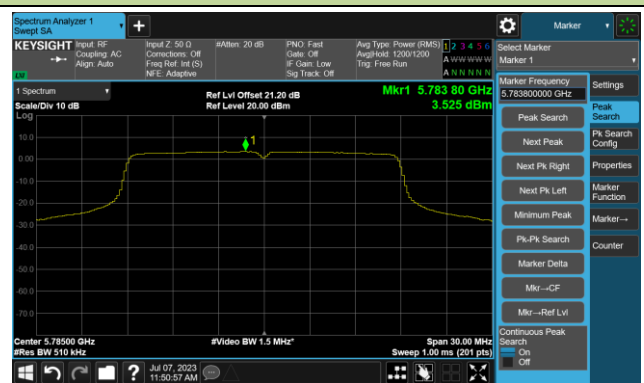

## 802.11ac-VHT20 Power Spectral Density- Ant 1

Channel 36 (5180MHz)

Channel 44 (5220MHz)

Channel 48 (5240MHz)

Channel 52 (5260MHz)

Channel 60 (5300MHz)

Channel 64 (5320MHz)

## 802.11ac-VHT20 Power Spectral Density- Ant 1

Channel 100 (5500MHz)

Channel 116 (5580MHz)

Channel 140 (5700MHz)

Channel 144(5720MHz)

Channel 149 (5745MHz)

Channel 157 (5785MHz)

802.11ac-VHT20 Power Spectral Density- Ant 1

Channel 165 (5825MHz)

802.11ac-VHT40 Power Spectral Density- Ant 1

Channel 38 (5190MHz)

Channel 46 (5230MHz)

Channel 54 (5270MHz)

Channel 62 (5310MHz)

Channel 102 (5510MHz)

Channel 110 (5550MHz)