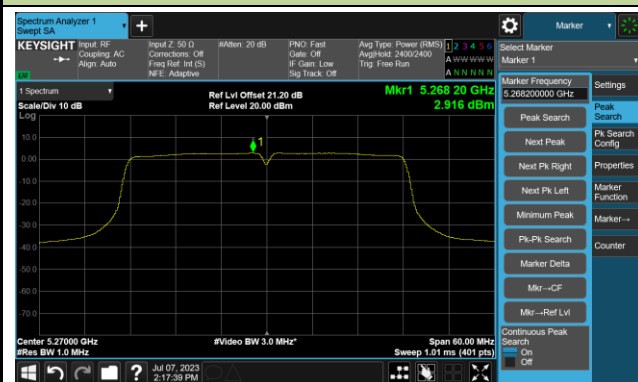

## 802.11ac-VHT20 Power Spectral Density- Ant 1

Channel 100 (5500MHz)

Channel 116 (5580MHz)

Channel 140 (5700MHz)

Channel 144(5720MHz)

Channel 149 (5745MHz)

Channel 157 (5785MHz)

802.11ac-VHT20 Power Spectral Density- Ant 1

Channel 165 (5825MHz)

802.11ac-VHT40 Power Spectral Density- Ant 1

Channel 38 (5190MHz)

Channel 46 (5230MHz)

Channel 54 (5270MHz)

Channel 62 (5310MHz)

Channel 102 (5510MHz)

Channel 110 (5550MHz)

802.11ac-VHT40 Power Spectral Density- Ant 1

Channel 134 (5670MHz)

Channel 142(5710MHz)

Channel 151 (5755MHz)

Channel 159 (5795MHz)