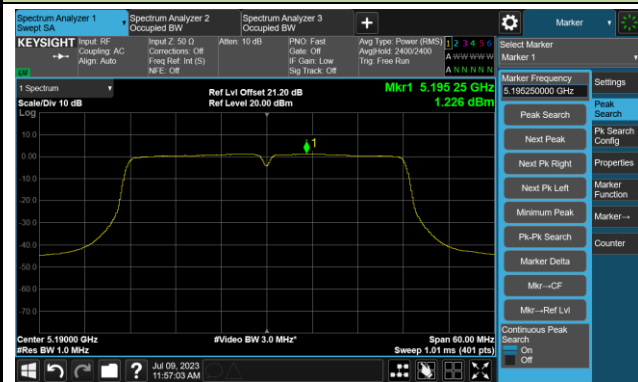

## 802.11ac-VHT20 Power Spectral Density- Ant 1

Channel 36 (5180MHz)

Channel 44 (5220MHz)

Channel 48 (5240MHz)

Channel 52 (5260MHz)

Channel 60 (5300MHz)

Channel 64 (5320MHz)

## 802.11ac-VHT20 Power Spectral Density- Ant 1

Channel 100 (5500MHz)

Channel 116 (5580MHz)

Channel 140 (5700MHz)

Channel 144(5720MHz)

Channel 149 (5745MHz)

Channel 157 (5785MHz)

802.11ac-VHT20 Power Spectral Density- Ant 1

Channel 165 (5825MHz)

802.11ac-VHT40 Power Spectral Density- Ant 1

Channel 38 (5190MHz)

Channel 46 (5230MHz)

Channel 54 (5270MHz)

Channel 62 (5310MHz)

Channel 102 (5510MHz)

Channel 110 (5550MHz)