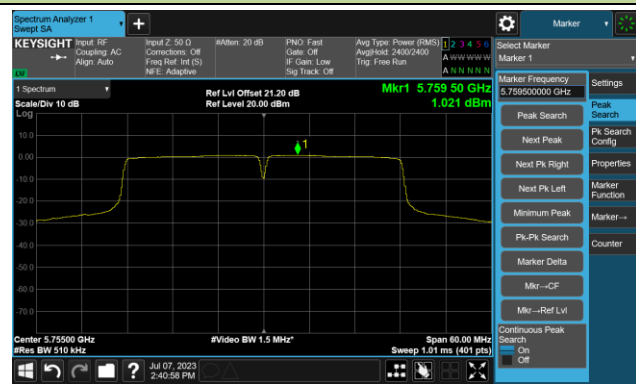

Channel 165 (5825MHz)

802.11ac-VHT40 Power Spectral Density- Ant 1

Channel 38 (5190MHz)

Channel 46 (5230MHz)

Channel 54 (5270MHz)

Channel 62 (5310MHz)

Channel 102 (5510MHz)

Channel 110 (5550MHz)

802.11ac-VHT40 Power Spectral Density- Ant 1

Channel 134 (5670MHz)

Channel 142(5710MHz)

Channel 151 (5755MHz)

Channel 159 (5795MHz)

## 802.11ac-VHT80 Power Spectral Density- Ant 1

Channel 42 (5210MHz)

Channel 58 (5290MHz)

Channel 106 (5530MHz)

Channel 122 (5610MHz)

Channel 138 (5690MHz)

Channel 155 (5775MHz)