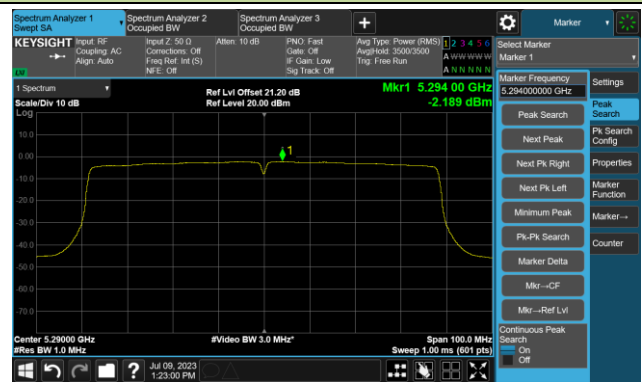

Channel 165 (5825MHz)

802.11ac-VHT40 Power Spectral Density- Ant 1

Channel 38 (5190MHz)

Channel 46 (5230MHz)

Channel 54 (5270MHz)

Channel 62 (5310MHz)

Channel 102 (5510MHz)

Channel 110 (5550MHz)

802.11ac-VHT40 Power Spectral Density- Ant 1

Channel 134 (5670MHz)

Channel 142(5710MHz)

Channel 151 (5755MHz)

Channel 159 (5795MHz)

## 802.11ac-VHT80 Power Spectral Density- Ant 1

Channel 42 (5210MHz)

Channel 58 (5290MHz)

Channel 106 (5530MHz)

Channel 122 (5610MHz)

Channel 138 (5690MHz)

Channel 155 (5775MHz)