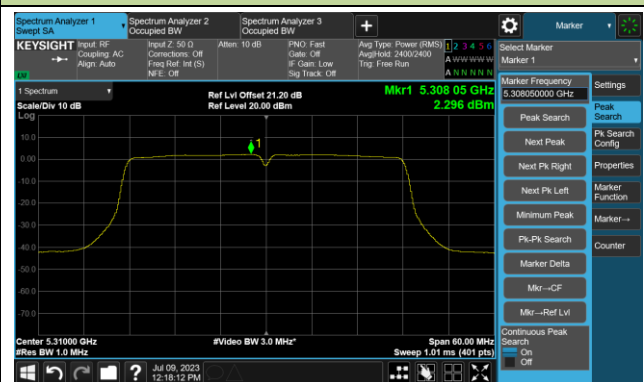

## 802.11ac-VHT20 Power Spectral Density- Ant 1

Channel 100 (5500MHz)

Channel 116 (5580MHz)

Channel 140 (5700MHz)

Channel 144(5720MHz)

Channel 149 (5745MHz)

Channel 157 (5785MHz)

802.11ac-VHT20 Power Spectral Density- Ant 1

Channel 165 (5825MHz)

802.11ac-VHT40 Power Spectral Density- Ant 1

Channel 38 (5190MHz)

Channel 46 (5230MHz)

Channel 54 (5270MHz)

Channel 62 (5310MHz)

Channel 102 (5510MHz)

Channel 110 (5550MHz)

802.11ac-VHT40 Power Spectral Density- Ant 1

Channel 134 (5670MHz)

Channel 142(5710MHz)

Channel 151 (5755MHz)

Channel 159 (5795MHz)