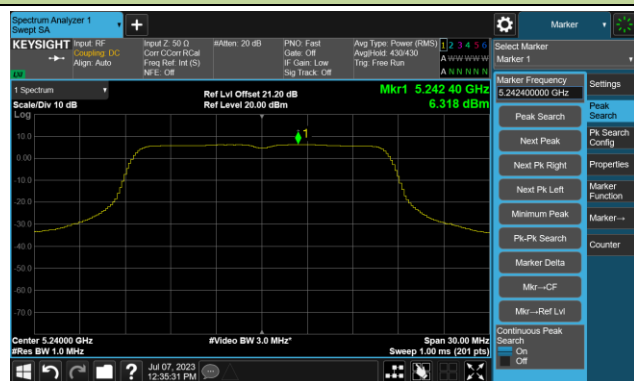

## 802.11ax-HE80 Power Spectral Density- Ant 0

Channel 42 (5210MHz)

Channel 58 (5290MHz)

Channel 106 (5530MHz)

Channel 122 (5610MHz)

Channel 138 (5690MHz)

Channel 155 (5775MHz)

## 802.11a Power Spectral Density- Ant 1

Channel 36 (5180MHz)

Channel 44 (5220MHz)

Channel 48 (5240MHz)

Channel 52 (5260MHz)

Channel 60 (5300MHz)

Channel 64 (5320MHz)

## 802.11ac-VHT20 Power Spectral Density- Ant 1

Channel 36 (5180MHz)

Channel 44 (5220MHz)

Channel 48 (5240MHz)

Channel 52 (5260MHz)

Channel 60 (5300MHz)

Channel 64 (5320MHz)

## 802.11ac-VHT20 Power Spectral Density- Ant 1

Channel 100 (5500MHz)

Channel 116 (5580MHz)

Channel 140 (5700MHz)

Channel 144(5720MHz)

Channel 149 (5745MHz)

Channel 157 (5785MHz)

802.11ac-VHT20 Power Spectral Density- Ant 1