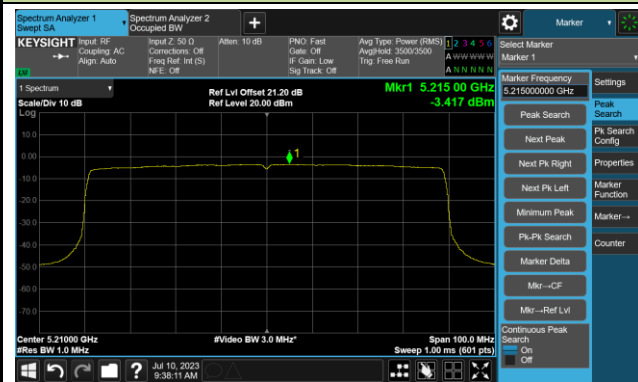

Channel 134 (5670MHz)

Channel 142(5710MHz)

Channel 151 (5755MHz)

Channel 159 (5795MHz)

## 802.11ax-HE80 Power Spectral Density- Ant 0

Channel 42 (5210MHz)

Channel 58 (5290MHz)

Channel 106 (5530MHz)

Channel 122 (5610MHz)

Channel 138 (5690MHz)

Channel 155 (5775MHz)