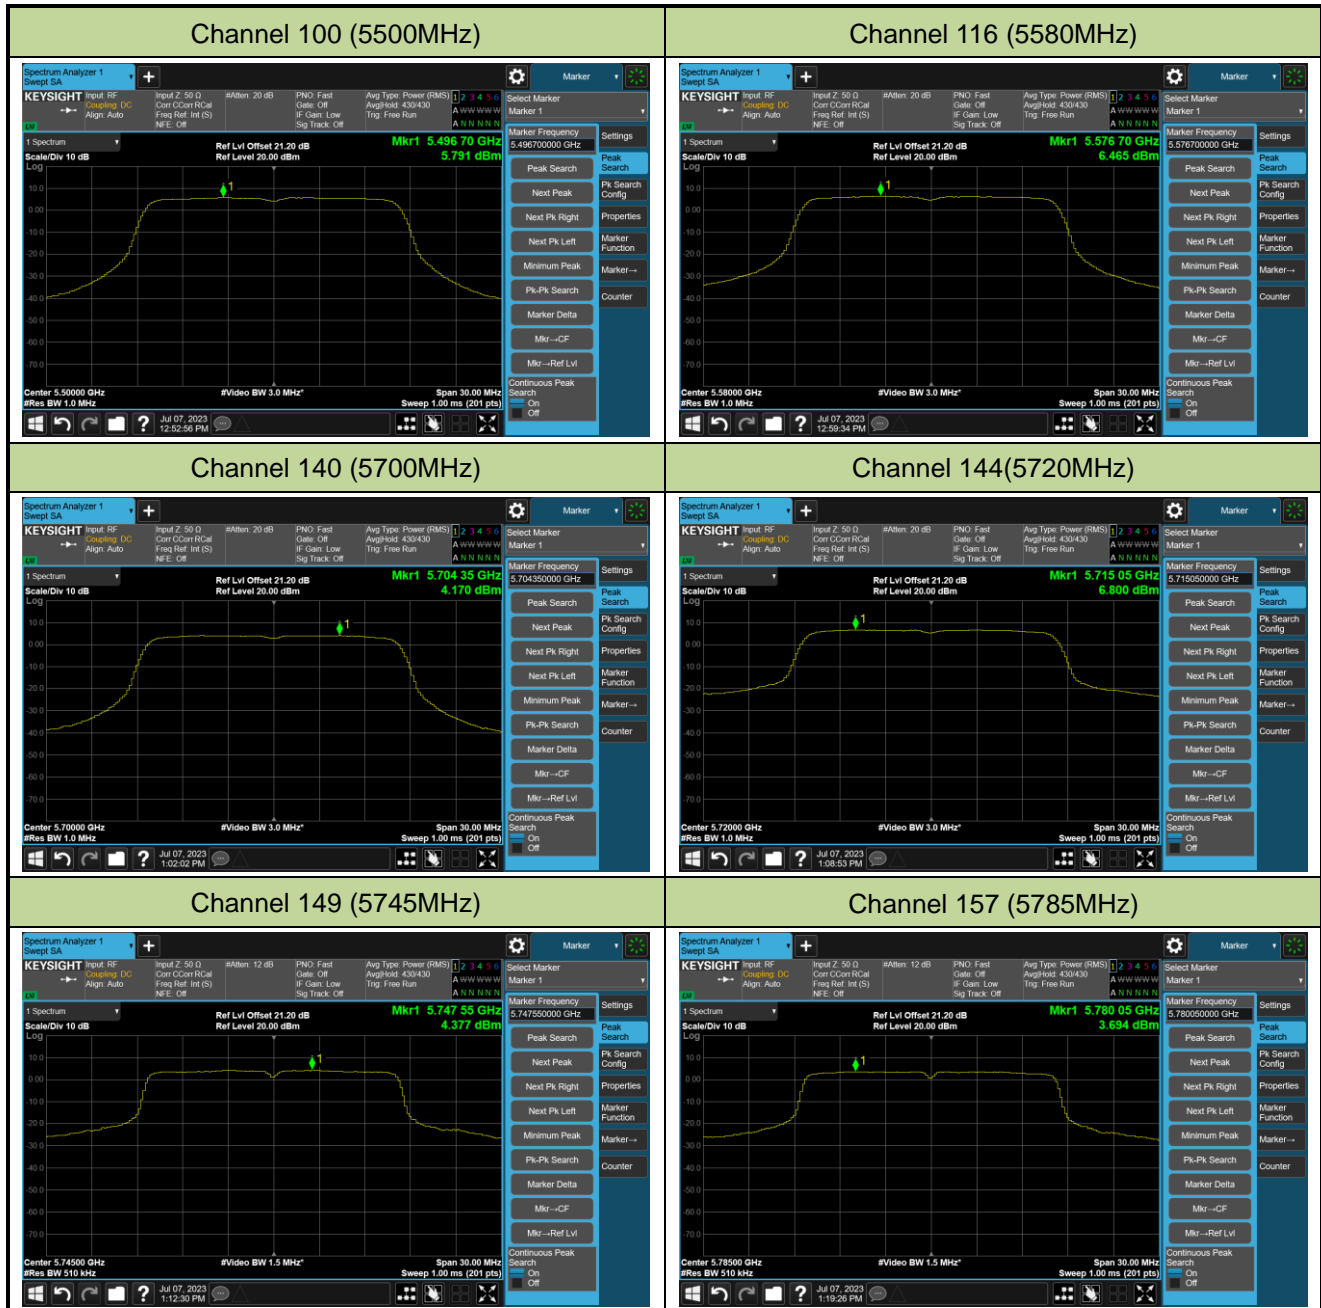

## 802.11ax-HE80 Power Spectral Density- Ant 0

Channel 42 (5210MHz)

Channel 58 (5290MHz)

Channel 106 (5530MHz)

Channel 122 (5610MHz)

Channel 138 (5690MHz)

Channel 155 (5775MHz)

## 802.11a Power Spectral Density- Ant 1

Channel 36 (5180MHz)

Channel 44 (5220MHz)

Channel 48 (5240MHz)

Channel 52 (5260MHz)

Channel 60 (5300MHz)

Channel 64 (5320MHz)

## 802.11ac-VHT20 Power Spectral Density- Ant 1

Channel 36 (5180MHz)

Channel 44 (5220MHz)

Channel 48 (5240MHz)

Channel 52 (5260MHz)

Channel 60 (5300MHz)

Channel 64 (5320MHz)

## 802.11ac-VHT20 Power Spectral Density- Ant 1

Channel 100 (5500MHz)

Channel 116 (5580MHz)

Channel 140 (5700MHz)

Channel 144(5720MHz)

Channel 149 (5745MHz)

Channel 157 (5785MHz)

802.11ac-VHT20 Power Spectral Density- Ant 1