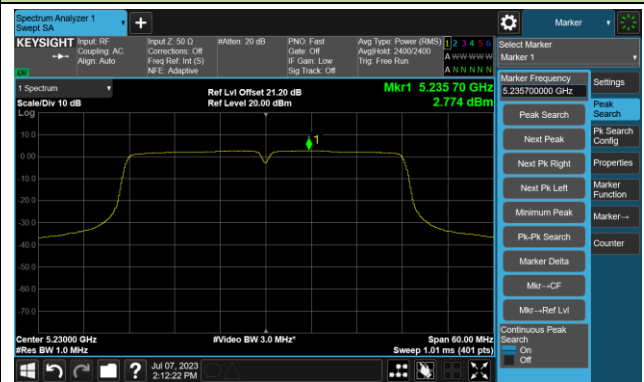

## 802.11ac-VHT20 Power Spectral Density- Ant 1

Channel 100 (5500MHz)

Channel 116 (5580MHz)

Channel 140 (5700MHz)

Channel 144(5720MHz)

Channel 149 (5745MHz)

Channel 157 (5785MHz)

802.11ac-VHT20 Power Spectral Density- Ant 1

Channel 165 (5825MHz)

802.11ac-VHT40 Power Spectral Density- Ant 1

Channel 38 (5190MHz)

Channel 46 (5230MHz)

Channel 54 (5270MHz)

Channel 62 (5310MHz)

Channel 102 (5510MHz)

Channel 110 (5550MHz)

802.11ac-VHT40 Power Spectral Density- Ant 1

Channel 134 (5670MHz)

Channel 142(5710MHz)

Channel 151 (5755MHz)

Channel 159 (5795MHz)