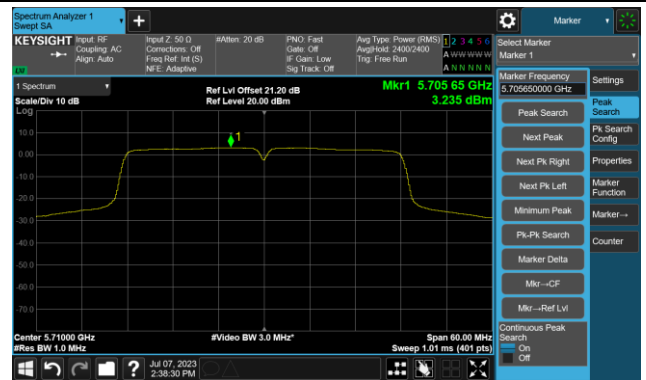

## 802.11ac-VHT20 Power Spectral Density- Ant 1

Channel 100 (5500MHz)

Channel 116 (5580MHz)

Channel 140 (5700MHz)

Channel 144(5720MHz)

Channel 149 (5745MHz)

Channel 157 (5785MHz)

802.11ac-VHT20 Power Spectral Density- Ant 1

Channel 165 (5825MHz)

802.11ac-VHT40 Power Spectral Density- Ant 1

Channel 38 (5190MHz)

Channel 46 (5230MHz)

Channel 54 (5270MHz)

Channel 62 (5310MHz)

Channel 102 (5510MHz)

Channel 110 (5550MHz)

802.11ac-VHT40 Power Spectral Density- Ant 1

Channel 134 (5670MHz)

Channel 142(5710MHz)

Channel 151 (5755MHz)

Channel 159 (5795MHz)