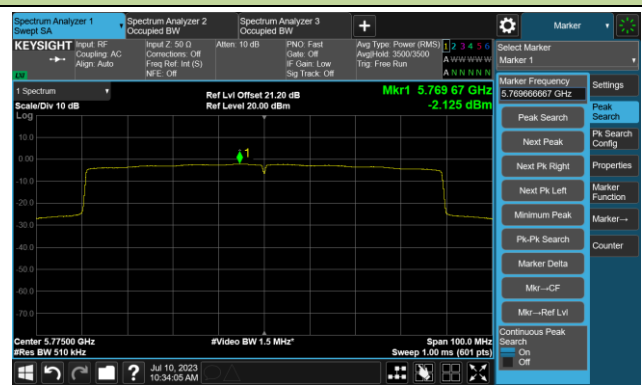

## 802.11ax-HE80 Power Spectral Density- Ant 0

Channel 42 (5210MHz)

Channel 58 (5290MHz)

Channel 106 (5530MHz)

Channel 122 (5610MHz)

Channel 138 (5690MHz)

Channel 155 (5775MHz)

## 802.11a Power Spectral Density- Ant 1

Channel 36 (5180MHz)

Channel 44 (5220MHz)

Channel 48 (5240MHz)

Channel 52 (5260MHz)

Channel 60 (5300MHz)

Channel 64 (5320MHz)