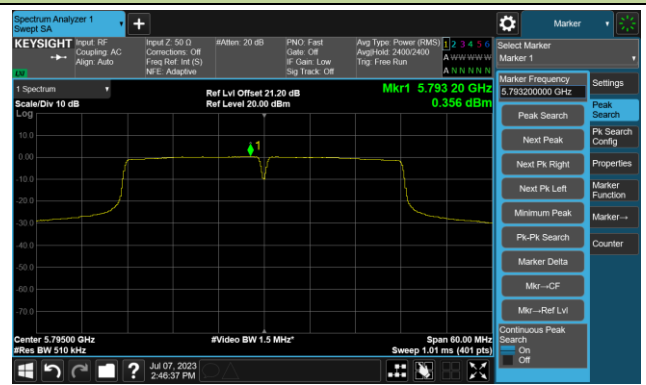

Channel 165 (5825MHz)

802.11ac-VHT40 Power Spectral Density- Ant 1

Channel 38 (5190MHz)

Channel 46 (5230MHz)

Channel 54 (5270MHz)

Channel 62 (5310MHz)

Channel 102 (5510MHz)

Channel 110 (5550MHz)

802.11ac-VHT40 Power Spectral Density- Ant 1

Channel 134 (5670MHz)

Channel 142(5710MHz)

Channel 151 (5755MHz)

Channel 159 (5795MHz)

## 802.11ac-VHT80 Power Spectral Density- Ant 1

Channel 42 (5210MHz)

Channel 58 (5290MHz)

Channel 106 (5530MHz)

Channel 122 (5610MHz)

Channel 138 (5690MHz)

Channel 155 (5775MHz)