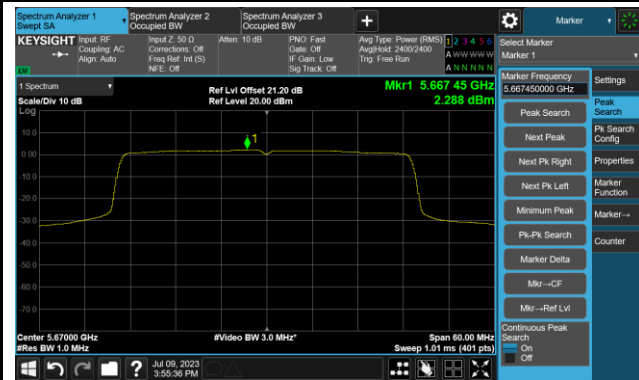

## 802.11ax-HE40 Power Spectral Density- Ant 0

Channel 38 (5190MHz)

Channel 46 (5230MHz)

Channel 54 (5270MHz)

Channel 62 (5310MHz)

Channel 102 (5510MHz)

Channel 110 (5550MHz)

802.11ax-HE40 Power Spectral Density- Ant 0

Channel 134 (5670MHz)

Channel 142(5710MHz)

Channel 151 (5755MHz)

Channel 159 (5795MHz)