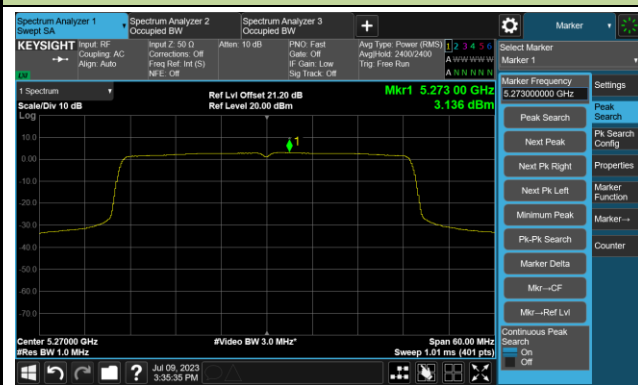

## 802.11ax-HE40 Power Spectral Density- Ant 0

Channel 38 (5190MHz)

Channel 46 (5230MHz)

Channel 54 (5270MHz)

Channel 62 (5310MHz)

Channel 102 (5510MHz)

Channel 110 (5550MHz)

802.11ax-HE40 Power Spectral Density- Ant 0

Channel 134 (5670MHz)

Channel 142(5710MHz)

Channel 151 (5755MHz)

Channel 159 (5795MHz)