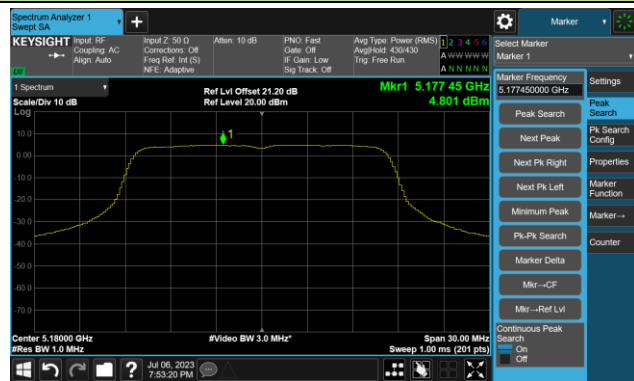

Channel 134 (5670MHz)

Channel 142(5710MHz)

Channel 151 (5755MHz)

Channel 159 (5795MHz)

## 802.11ax-HE80 Power Spectral Density- Ant 0

Channel 42 (5210MHz)

Channel 58 (5290MHz)

Channel 106 (5530MHz)

Channel 122 (5610MHz)

Channel 138 (5690MHz)

Channel 155 (5775MHz)

## 802.11a Power Spectral Density- Ant 1

Channel 36 (5180MHz)

Channel 44 (5220MHz)

Channel 48 (5240MHz)

Channel 52 (5260MHz)

Channel 60 (5300MHz)

Channel 64 (5320MHz)