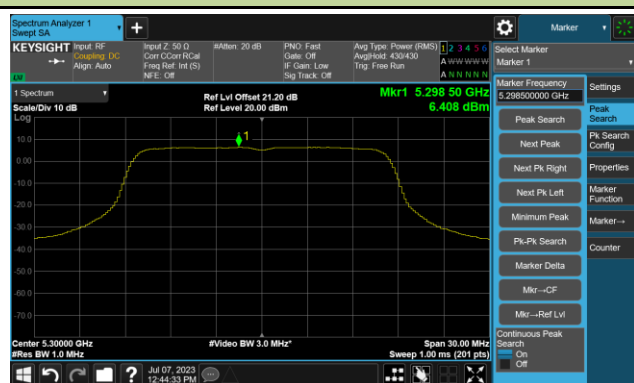

## 802.11ax-HE80 Power Spectral Density- Ant 0

Channel 42 (5210MHz)

Channel 58 (5290MHz)

Channel 106 (5530MHz)

Channel 122 (5610MHz)

Channel 138 (5690MHz)

Channel 155 (5775MHz)

## 802.11a Power Spectral Density- Ant 1

Channel 36 (5180MHz)

Channel 44 (5220MHz)

Channel 48 (5240MHz)

Channel 52 (5260MHz)

Channel 60 (5300MHz)

Channel 64 (5320MHz)

## 802.11ac-VHT20 Power Spectral Density- Ant 1

Channel 36 (5180MHz)

Channel 44 (5220MHz)

Channel 48 (5240MHz)

Channel 52 (5260MHz)

Channel 60 (5300MHz)

Channel 64 (5320MHz)

## 802.11ac-VHT20 Power Spectral Density- Ant 1

Channel 100 (5500MHz)

Channel 116 (5580MHz)

Channel 140 (5700MHz)

Channel 144(5720MHz)

Channel 149 (5745MHz)

Channel 157 (5785MHz)

802.11ac-VHT20 Power Spectral Density- Ant 1