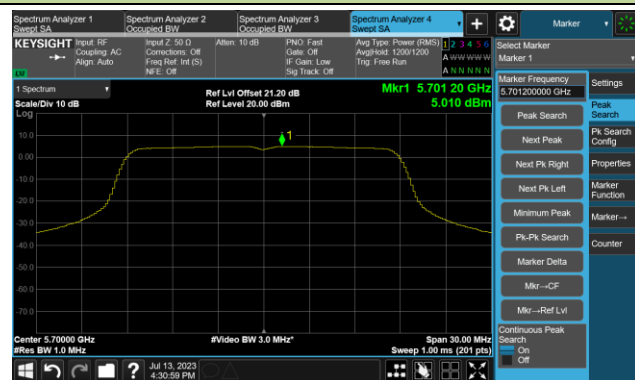

## 802.11ac-VHT20 Power Spectral Density- Ant 1

Channel 36 (5180MHz)

Channel 44 (5220MHz)

Channel 48 (5240MHz)

Channel 52 (5260MHz)

Channel 60 (5300MHz)

Channel 64 (5320MHz)

## 802.11ac-VHT20 Power Spectral Density- Ant 1

Channel 100 (5500MHz)

Channel 116 (5580MHz)

Channel 140 (5700MHz)

Channel 144(5720MHz)

Channel 149 (5745MHz)

Channel 157 (5785MHz)

802.11ac-VHT20 Power Spectral Density- Ant 1

Channel 165 (5825MHz)

802.11ac-VHT40 Power Spectral Density- Ant 1

Channel 38 (5190MHz)

Channel 46 (5230MHz)

Channel 54 (5270MHz)

Channel 62 (5310MHz)

Channel 102 (5510MHz)

Channel 110 (5550MHz)