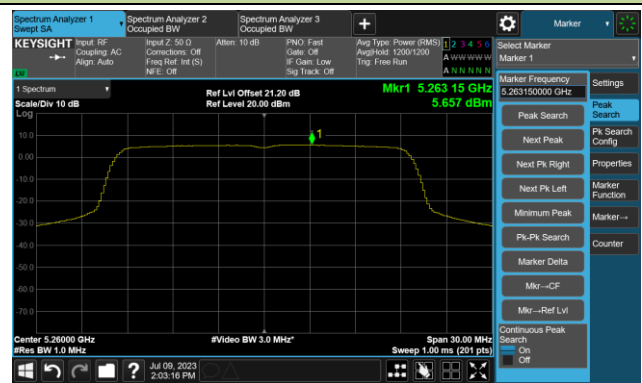

## 802.11ax-HE20 Power Spectral Density- Ant 0

Channel 36 (5180MHz)

Channel 44 (5220MHz)

Channel 48 (5240MHz)

Channel 52 (5260MHz)

Channel 60 (5300MHz)

Channel 64 (5320MHz)

802.11ax-HE20 Power Spectral Density- Ant 0

Channel 100 (5500MHz)

Channel 116 (5580MHz)

Channel 140 (5700MHz)

Channel 144(5720MHz)

Channel 149 (5745MHz)

Channel 157 (5785MHz)