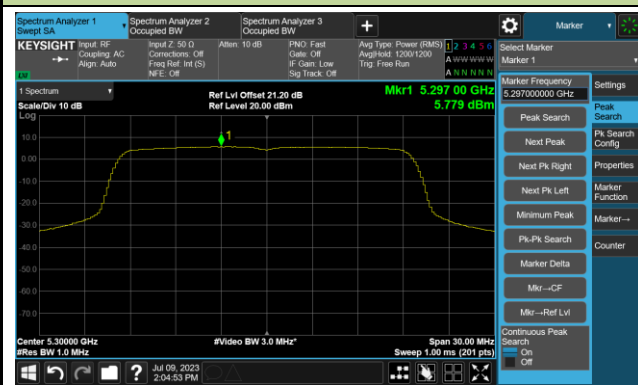

## 802.11ax-HE20 Power Spectral Density- Ant 0

Channel 36 (5180MHz)

Channel 44 (5220MHz)

Channel 48 (5240MHz)

Channel 52 (5260MHz)

Channel 60 (5300MHz)

Channel 64 (5320MHz)

802.11ax-HE20 Power Spectral Density- Ant 0

Channel 100 (5500MHz)

Channel 116 (5580MHz)

Channel 140 (5700MHz)

Channel 144(5720MHz)

Channel 149 (5745MHz)

Channel 157 (5785MHz)