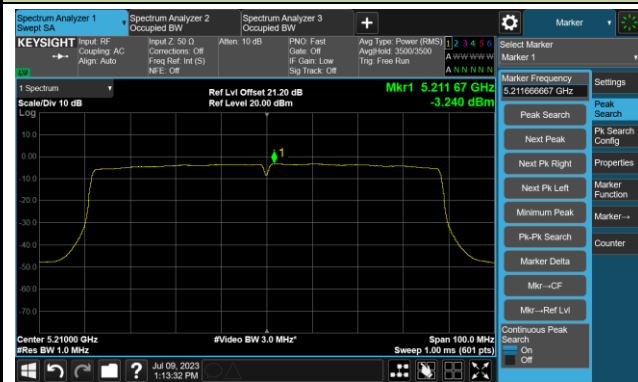

802.11ac-VHT40 Power Spectral Density- Ant 1

Channel 134 (5670MHz)

Channel 142(5710MHz)

Channel 151 (5755MHz)

Channel 159 (5795MHz)

## 802.11ac-VHT80 Power Spectral Density- Ant 1

Channel 42 (5210MHz)

Channel 58 (5290MHz)

Channel 106 (5530MHz)

Channel 122 (5610MHz)

Channel 138 (5690MHz)

Channel 155 (5775MHz)