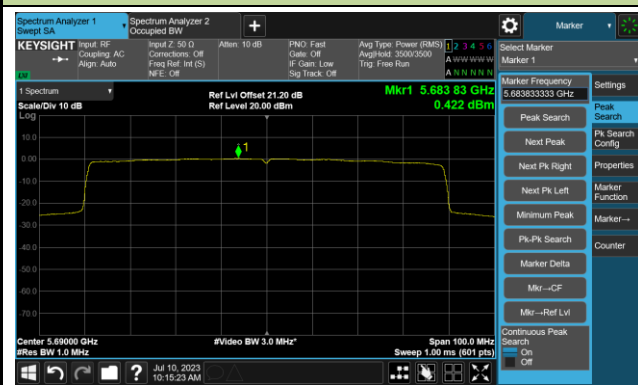

## 802.11ax-HE80 Power Spectral Density- Ant 0

Channel 42 (5210MHz)

Channel 58 (5290MHz)

Channel 106 (5530MHz)

Channel 122 (5610MHz)

Channel 138 (5690MHz)

Channel 155 (5775MHz)

## 802.11a Power Spectral Density- Ant 1

Channel 36 (5180MHz)

Channel 44 (5220MHz)

Channel 48 (5240MHz)

Channel 52 (5260MHz)

Channel 60 (5300MHz)

Channel 64 (5320MHz)