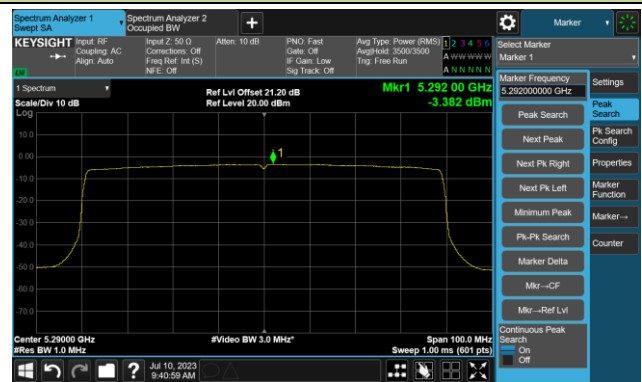

Channel 134 (5670MHz)

Channel 142(5710MHz)

Channel 151 (5755MHz)

Channel 159 (5795MHz)

## 802.11ax-HE80 Power Spectral Density- Ant 0

Channel 42 (5210MHz)

Channel 58 (5290MHz)

Channel 106 (5530MHz)

Channel 122 (5610MHz)

Channel 138 (5690MHz)

Channel 155 (5775MHz)