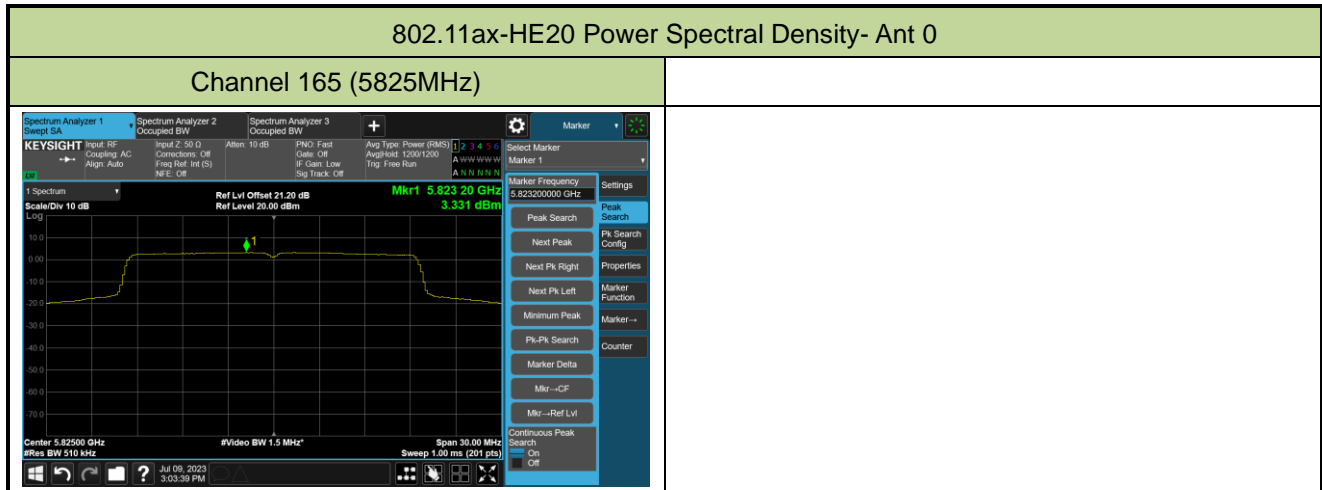

Channel 100 (5500MHz)

Channel 116 (5580MHz)

Channel 140 (5700MHz)

Channel 144(5720MHz)

Channel 149 (5745MHz)

Channel 157 (5785MHz)

## 802.11ax-HE40 Power Spectral Density- Ant 0

Channel 38 (5190MHz)

Channel 46 (5230MHz)

Channel 54 (5270MHz)

Channel 62 (5310MHz)

Channel 102 (5510MHz)

Channel 110 (5550MHz)

802.11ax-HE40 Power Spectral Density- Ant 0