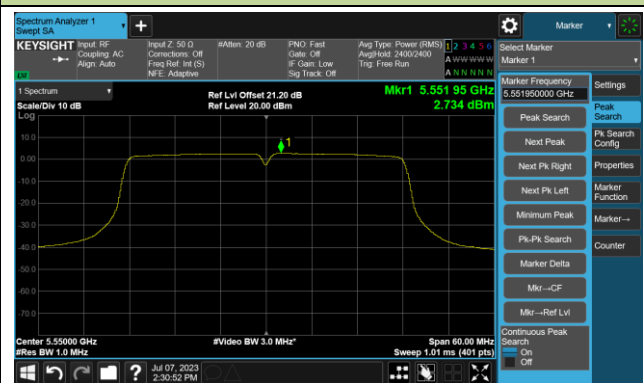

## 802.11ac-VHT20 Power Spectral Density- Ant 1

Channel 100 (5500MHz)

Channel 116 (5580MHz)

Channel 140 (5700MHz)

Channel 144(5720MHz)

Channel 149 (5745MHz)

Channel 157 (5785MHz)

802.11ac-VHT20 Power Spectral Density- Ant 1

Channel 165 (5825MHz)

802.11ac-VHT40 Power Spectral Density- Ant 1

Channel 38 (5190MHz)

Channel 46 (5230MHz)

Channel 54 (5270MHz)

Channel 62 (5310MHz)

Channel 102 (5510MHz)

Channel 110 (5550MHz)

802.11ac-VHT40 Power Spectral Density- Ant 1

Channel 134 (5670MHz)

Channel 142(5710MHz)

Channel 151 (5755MHz)

Channel 159 (5795MHz)