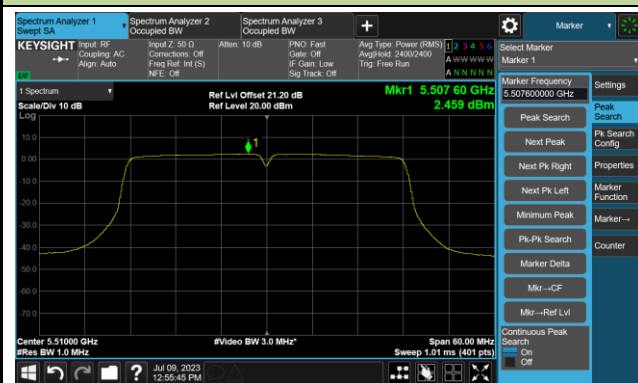

## 802.11ac-VHT20 Power Spectral Density- Ant 1

Channel 100 (5500MHz)

Channel 116 (5580MHz)

Channel 140 (5700MHz)

Channel 144(5720MHz)

Channel 149 (5745MHz)

Channel 157 (5785MHz)

802.11ac-VHT20 Power Spectral Density- Ant 1

Channel 165 (5825MHz)

802.11ac-VHT40 Power Spectral Density- Ant 1

Channel 38 (5190MHz)

Channel 46 (5230MHz)

Channel 54 (5270MHz)

Channel 62 (5310MHz)

Channel 102 (5510MHz)

Channel 110 (5550MHz)

802.11ac-VHT40 Power Spectral Density- Ant 1

Channel 134 (5670MHz)

Channel 142(5710MHz)

Channel 151 (5755MHz)

Channel 159 (5795MHz)