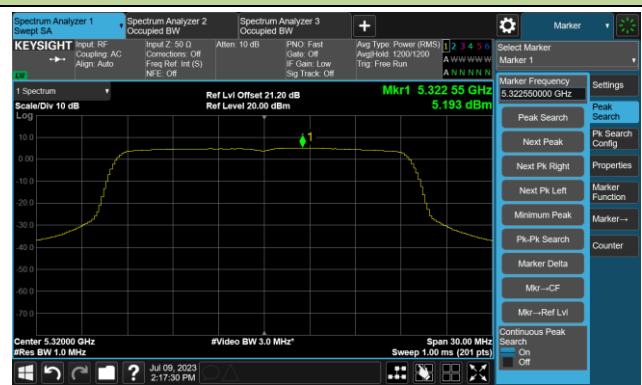

## 802.11ax-HE20 Power Spectral Density- Ant 0

Channel 36 (5180MHz)

Channel 44 (5220MHz)

Channel 48 (5240MHz)

Channel 52 (5260MHz)

Channel 60 (5300MHz)

Channel 64 (5320MHz)

802.11ax-HE20 Power Spectral Density- Ant 0

Channel 100 (5500MHz)

Channel 116 (5580MHz)

Channel 140 (5700MHz)

Channel 144(5720MHz)

Channel 149 (5745MHz)

Channel 157 (5785MHz)