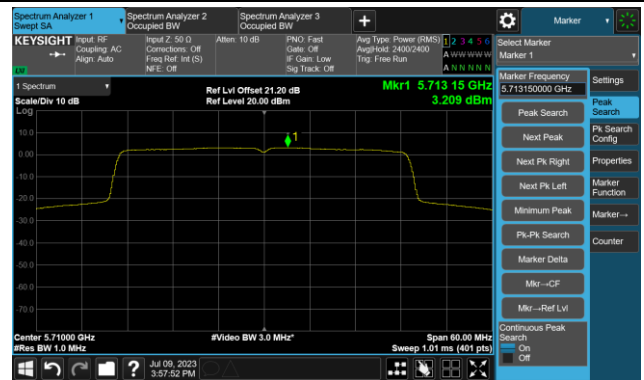

## 802.11ax-HE40 Power Spectral Density- Ant 0

Channel 38 (5190MHz)

Channel 46 (5230MHz)

Channel 54 (5270MHz)

Channel 62 (5310MHz)

Channel 102 (5510MHz)

Channel 110 (5550MHz)

802.11ax-HE40 Power Spectral Density- Ant 0

Channel 134 (5670MHz)

Channel 142(5710MHz)

Channel 151 (5755MHz)

Channel 159 (5795MHz)