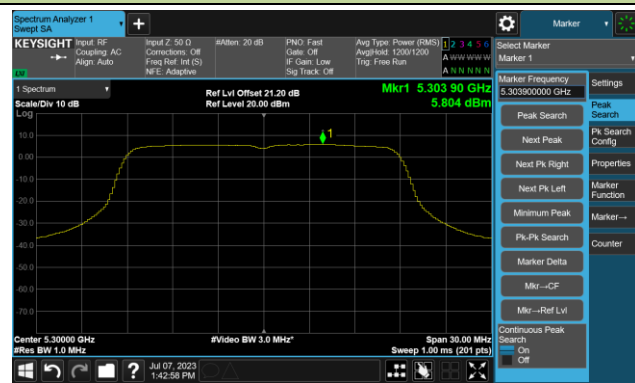

## 802.11a Power Spectral Density- Ant 1

Channel 36 (5180MHz)

Channel 44 (5220MHz)

Channel 48 (5240MHz)

Channel 52 (5260MHz)

Channel 60 (5300MHz)

Channel 64 (5320MHz)

## 802.11ac-VHT20 Power Spectral Density- Ant 1

Channel 36 (5180MHz)

Channel 44 (5220MHz)

Channel 48 (5240MHz)

Channel 52 (5260MHz)

Channel 60 (5300MHz)

Channel 64 (5320MHz)

## 802.11ac-VHT20 Power Spectral Density- Ant 1

Channel 100 (5500MHz)

Channel 116 (5580MHz)

Channel 140 (5700MHz)

Channel 144(5720MHz)

Channel 149 (5745MHz)

Channel 157 (5785MHz)

802.11ac-VHT20 Power Spectral Density- Ant 1