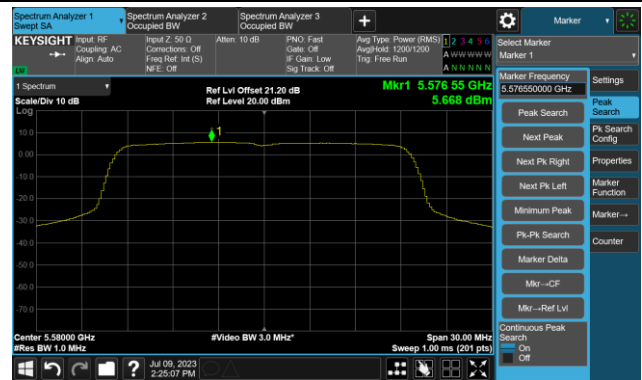

## 802.11ax-HE20 Power Spectral Density- Ant 0

Channel 36 (5180MHz)

Channel 44 (5220MHz)

Channel 48 (5240MHz)

Channel 52 (5260MHz)

Channel 60 (5300MHz)

Channel 64 (5320MHz)

802.11ax-HE20 Power Spectral Density- Ant 0

Channel 100 (5500MHz)

Channel 116 (5580MHz)

Channel 140 (5700MHz)

Channel 144(5720MHz)

Channel 149 (5745MHz)

Channel 157 (5785MHz)