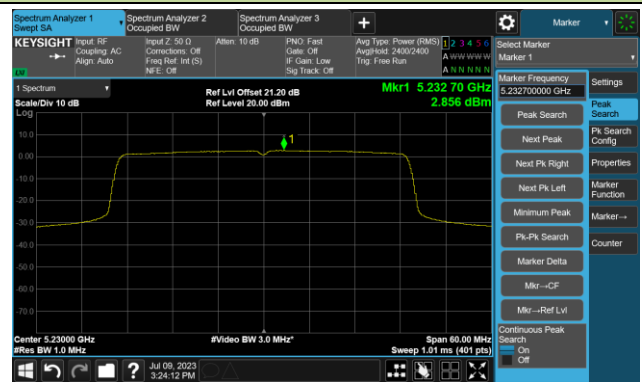

Channel 100 (5500MHz)

Channel 116 (5580MHz)

Channel 140 (5700MHz)

Channel 144(5720MHz)

Channel 149 (5745MHz)

Channel 157 (5785MHz)

## 802.11ax-HE40 Power Spectral Density- Ant 0

Channel 38 (5190MHz)

Channel 46 (5230MHz)

Channel 54 (5270MHz)

Channel 62 (5310MHz)

Channel 102 (5510MHz)

Channel 110 (5550MHz)

802.11ax-HE40 Power Spectral Density- Ant 0