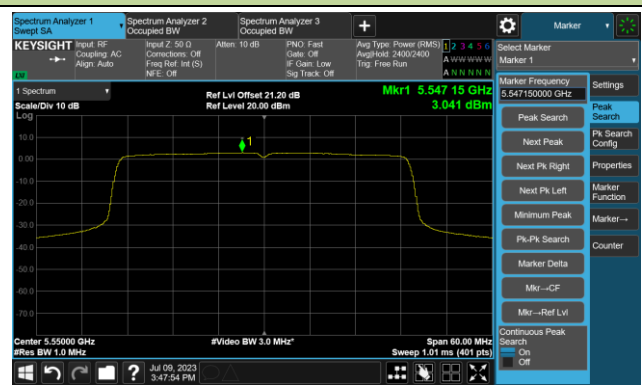

## 802.11ax-HE40 Power Spectral Density- Ant 0

Channel 38 (5190MHz)

Channel 46 (5230MHz)

Channel 54 (5270MHz)

Channel 62 (5310MHz)

Channel 102 (5510MHz)

Channel 110 (5550MHz)

802.11ax-HE40 Power Spectral Density- Ant 0

Channel 134 (5670MHz)

Channel 142(5710MHz)

Channel 151 (5755MHz)

Channel 159 (5795MHz)