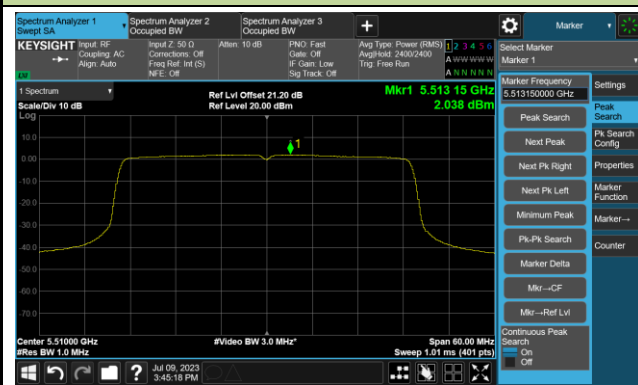

## 802.11ax-HE40 Power Spectral Density- Ant 0

Channel 38 (5190MHz)

Channel 46 (5230MHz)

Channel 54 (5270MHz)

Channel 62 (5310MHz)

Channel 102 (5510MHz)

Channel 110 (5550MHz)

802.11ax-HE40 Power Spectral Density- Ant 0

Channel 134 (5670MHz)

Channel 142(5710MHz)

Channel 151 (5755MHz)

Channel 159 (5795MHz)