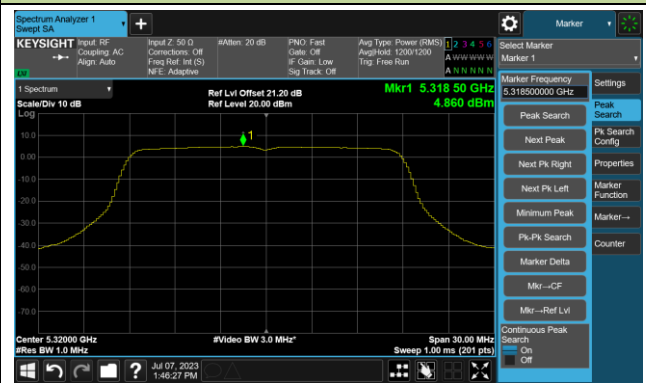

## 802.11a Power Spectral Density- Ant 1

Channel 36 (5180MHz)

Channel 44 (5220MHz)

Channel 48 (5240MHz)

Channel 52 (5260MHz)

Channel 60 (5300MHz)

Channel 64 (5320MHz)

## 802.11ac-VHT20 Power Spectral Density- Ant 1

Channel 36 (5180MHz)

Channel 44 (5220MHz)

Channel 48 (5240MHz)

Channel 52 (5260MHz)

Channel 60 (5300MHz)

Channel 64 (5320MHz)

## 802.11ac-VHT20 Power Spectral Density- Ant 1

Channel 100 (5500MHz)

Channel 116 (5580MHz)

Channel 140 (5700MHz)

Channel 144(5720MHz)

Channel 149 (5745MHz)

Channel 157 (5785MHz)

802.11ac-VHT20 Power Spectral Density- Ant 1