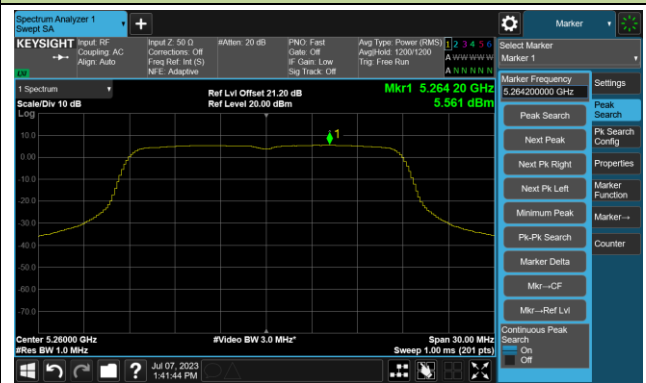

## 802.11a Power Spectral Density- Ant 1

Channel 36 (5180MHz)

Channel 44 (5220MHz)

Channel 48 (5240MHz)

Channel 52 (5260MHz)

Channel 60 (5300MHz)

Channel 64 (5320MHz)

## 802.11ac-VHT20 Power Spectral Density- Ant 1

Channel 36 (5180MHz)

Channel 44 (5220MHz)

Channel 48 (5240MHz)

Channel 52 (5260MHz)

Channel 60 (5300MHz)

Channel 64 (5320MHz)

## 802.11ac-VHT20 Power Spectral Density- Ant 1

Channel 100 (5500MHz)

Channel 116 (5580MHz)

Channel 140 (5700MHz)

Channel 144(5720MHz)

Channel 149 (5745MHz)

Channel 157 (5785MHz)

802.11ac-VHT20 Power Spectral Density- Ant 1