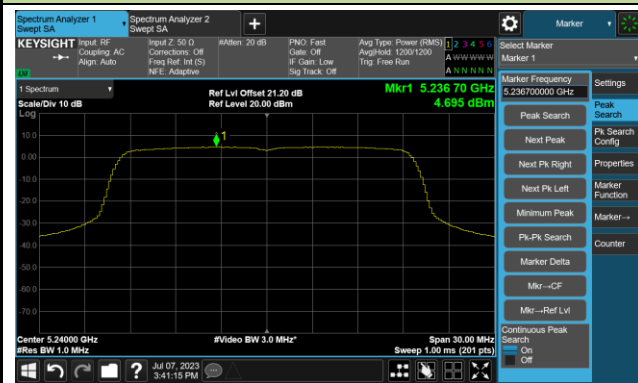

## 802.11ax-HE20 Power Spectral Density- Ant 0

Channel 36 (5180MHz)

Channel 44 (5220MHz)

Channel 48 (5240MHz)

Channel 52 (5260MHz)

Channel 60 (5300MHz)

Channel 64 (5320MHz)

802.11ax-HE20 Power Spectral Density- Ant 0

Channel 100 (5500MHz)

Channel 116 (5580MHz)

Channel 140 (5700MHz)

Channel 144(5720MHz)

Channel 149 (5745MHz)

Channel 157 (5785MHz)