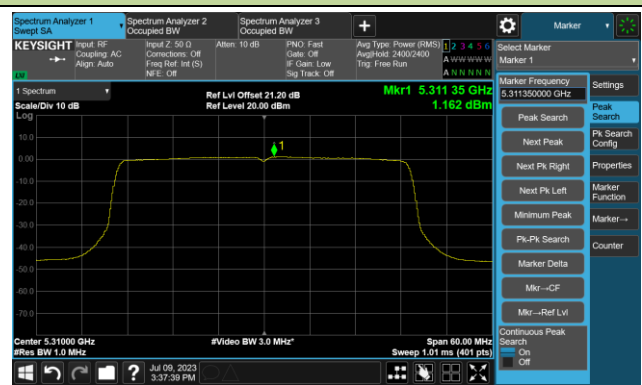

## 802.11ax-HE40 Power Spectral Density- Ant 0

Channel 38 (5190MHz)

Channel 46 (5230MHz)

Channel 54 (5270MHz)

Channel 62 (5310MHz)

Channel 102 (5510MHz)

Channel 110 (5550MHz)

802.11ax-HE40 Power Spectral Density- Ant 0

Channel 134 (5670MHz)

Channel 142(5710MHz)

Channel 151 (5755MHz)

Channel 159 (5795MHz)