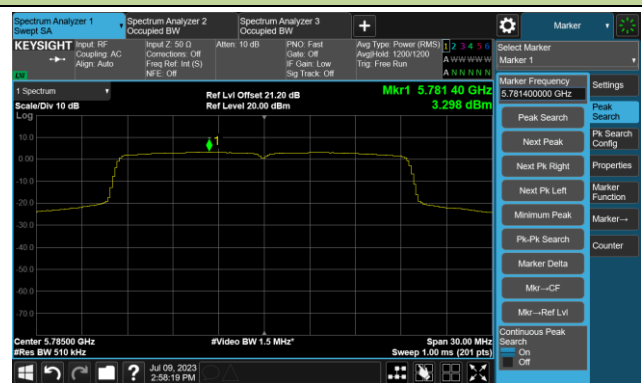

Channel 100 (5500MHz)

Channel 116 (5580MHz)

Channel 140 (5700MHz)

Channel 144(5720MHz)

Channel 149 (5745MHz)

Channel 157 (5785MHz)

## 802.11ax-HE40 Power Spectral Density- Ant 0

Channel 38 (5190MHz)

Channel 46 (5230MHz)

Channel 54 (5270MHz)

Channel 62 (5310MHz)

Channel 102 (5510MHz)

Channel 110 (5550MHz)

802.11ax-HE40 Power Spectral Density- Ant 0