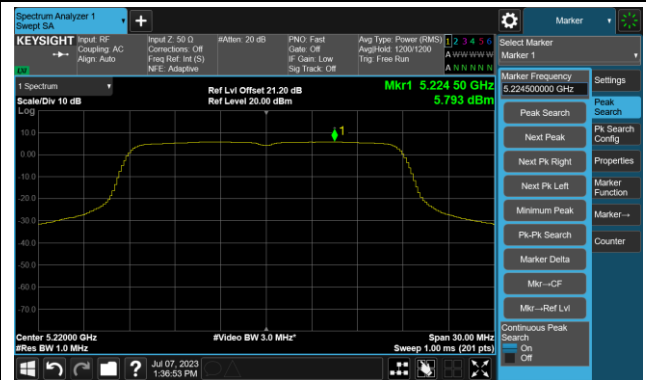

## 802.11ax-HE80 Power Spectral Density- Ant 0

Channel 42 (5210MHz)

Channel 58 (5290MHz)

Channel 106 (5530MHz)

Channel 122 (5610MHz)

Channel 138 (5690MHz)

Channel 155 (5775MHz)

## 802.11a Power Spectral Density- Ant 1

Channel 36 (5180MHz)

Channel 44 (5220MHz)

Channel 48 (5240MHz)

Channel 52 (5260MHz)

Channel 60 (5300MHz)

Channel 64 (5320MHz)

## 802.11ac-VHT20 Power Spectral Density- Ant 1

Channel 36 (5180MHz)

Channel 44 (5220MHz)

Channel 48 (5240MHz)

Channel 52 (5260MHz)

Channel 60 (5300MHz)

Channel 64 (5320MHz)