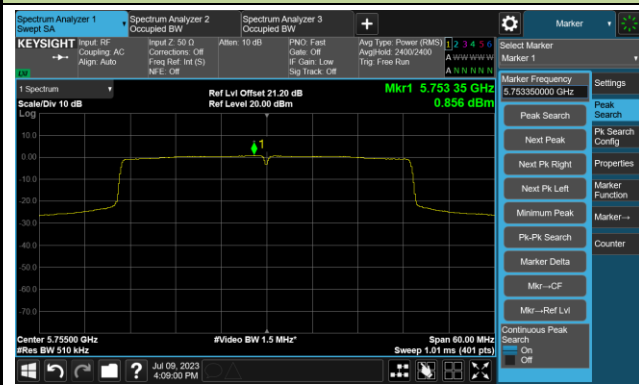

## 802.11ax-HE40 Power Spectral Density- Ant 0

Channel 38 (5190MHz)

Channel 46 (5230MHz)

Channel 54 (5270MHz)

Channel 62 (5310MHz)

Channel 102 (5510MHz)

Channel 110 (5550MHz)

802.11ax-HE40 Power Spectral Density- Ant 0

Channel 134 (5670MHz)

Channel 142(5710MHz)

Channel 151 (5755MHz)

Channel 159 (5795MHz)