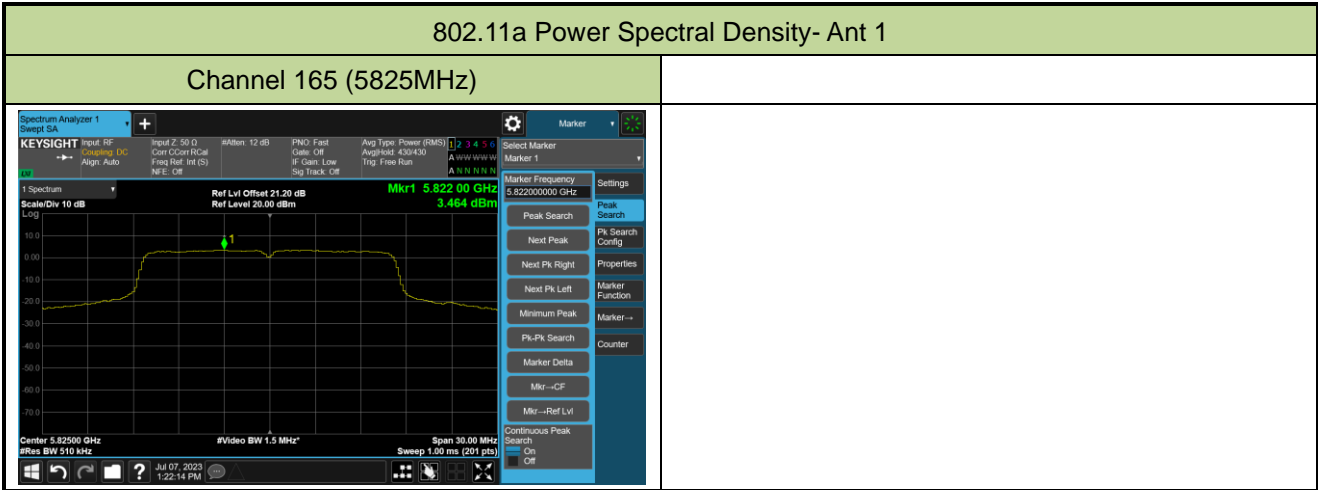

## 802.11a Power Spectral Density- Ant 1

Channel 36 (5180MHz)

Channel 44 (5220MHz)

Channel 48 (5240MHz)

Channel 52 (5260MHz)

Channel 60 (5300MHz)

Channel 64 (5320MHz)