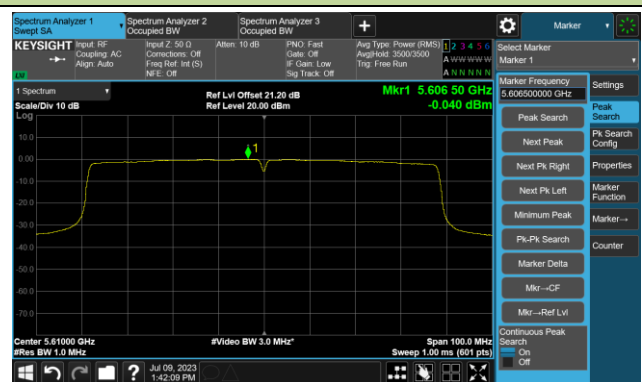

802.11ac-VHT40 Power Spectral Density- Ant 1

Channel 134 (5670MHz)

Channel 142(5710MHz)

Channel 151 (5755MHz)

Channel 159 (5795MHz)

## 802.11ac-VHT80 Power Spectral Density- Ant 1

Channel 42 (5210MHz)

Channel 58 (5290MHz)

Channel 106 (5530MHz)

Channel 122 (5610MHz)

Channel 138 (5690MHz)

Channel 155 (5775MHz)