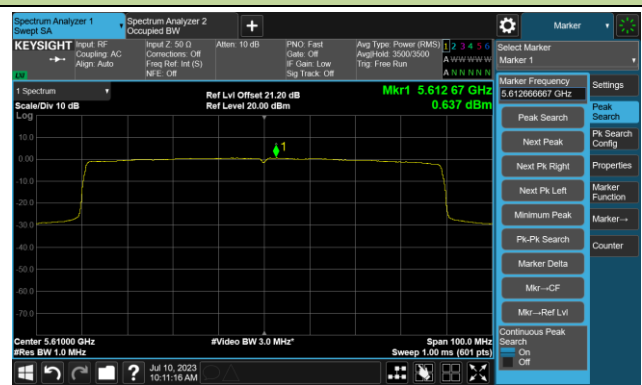

## 802.11ax-HE80 Power Spectral Density- Ant 0

Channel 42 (5210MHz)

Channel 58 (5290MHz)

Channel 106 (5530MHz)

Channel 122 (5610MHz)

Channel 138 (5690MHz)

Channel 155 (5775MHz)

## 802.11a Power Spectral Density- Ant 1

Channel 36 (5180MHz)

Channel 44 (5220MHz)

Channel 48 (5240MHz)

Channel 52 (5260MHz)

Channel 60 (5300MHz)

Channel 64 (5320MHz)