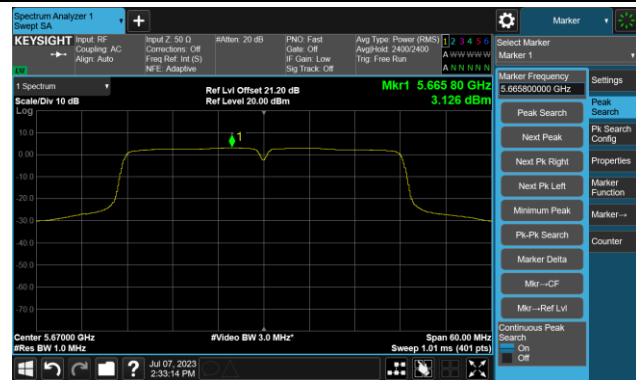

## 802.11ac-VHT20 Power Spectral Density- Ant 1

Channel 100 (5500MHz)

Channel 116 (5580MHz)

Channel 140 (5700MHz)

Channel 144(5720MHz)

Channel 149 (5745MHz)

Channel 157 (5785MHz)

802.11ac-VHT20 Power Spectral Density- Ant 1

Channel 165 (5825MHz)

802.11ac-VHT40 Power Spectral Density- Ant 1

Channel 38 (5190MHz)

Channel 46 (5230MHz)

Channel 54 (5270MHz)

Channel 62 (5310MHz)

Channel 102 (5510MHz)

Channel 110 (5550MHz)

802.11ac-VHT40 Power Spectral Density- Ant 1

Channel 134 (5670MHz)

Channel 142(5710MHz)

Channel 151 (5755MHz)

Channel 159 (5795MHz)