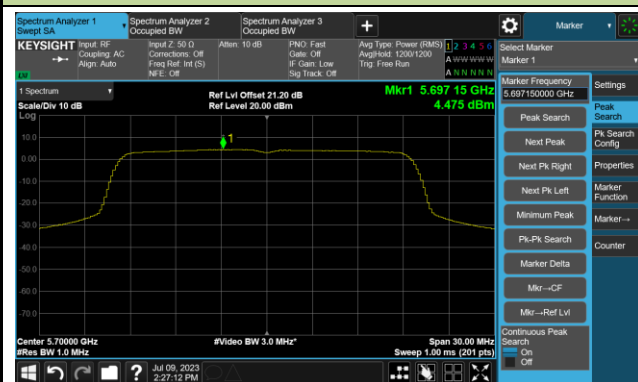

## 802.11ax-HE20 Power Spectral Density- Ant 0

Channel 36 (5180MHz)

Channel 44 (5220MHz)

Channel 48 (5240MHz)

Channel 52 (5260MHz)

Channel 60 (5300MHz)

Channel 64 (5320MHz)

802.11ax-HE20 Power Spectral Density- Ant 0

Channel 100 (5500MHz)

Channel 116 (5580MHz)

Channel 140 (5700MHz)

Channel 144(5720MHz)

Channel 149 (5745MHz)

Channel 157 (5785MHz)