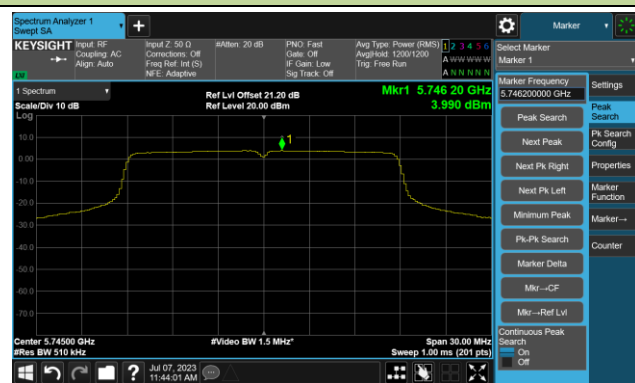

## 802.11ac-VHT20 Power Spectral Density- Ant 1

Channel 36 (5180MHz)

Channel 44 (5220MHz)

Channel 48 (5240MHz)

Channel 52 (5260MHz)

Channel 60 (5300MHz)

Channel 64 (5320MHz)

## 802.11ac-VHT20 Power Spectral Density- Ant 1

Channel 100 (5500MHz)

Channel 116 (5580MHz)

Channel 140 (5700MHz)

Channel 144(5720MHz)

Channel 149 (5745MHz)

Channel 157 (5785MHz)

802.11ac-VHT20 Power Spectral Density- Ant 1

Channel 165 (5825MHz)

802.11ac-VHT40 Power Spectral Density- Ant 1

Channel 38 (5190MHz)

Channel 46 (5230MHz)

Channel 54 (5270MHz)

Channel 62 (5310MHz)

Channel 102 (5510MHz)

Channel 110 (5550MHz)