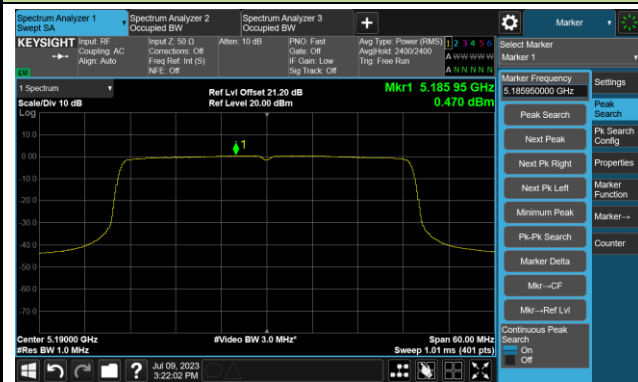

Channel 100 (5500MHz)

Channel 116 (5580MHz)

Channel 140 (5700MHz)

Channel 144(5720MHz)

Channel 149 (5745MHz)

Channel 157 (5785MHz)

## 802.11ax-HE40 Power Spectral Density- Ant 0

Channel 38 (5190MHz)

Channel 46 (5230MHz)

Channel 54 (5270MHz)

Channel 62 (5310MHz)

Channel 102 (5510MHz)

Channel 110 (5550MHz)

802.11ax-HE40 Power Spectral Density- Ant 0