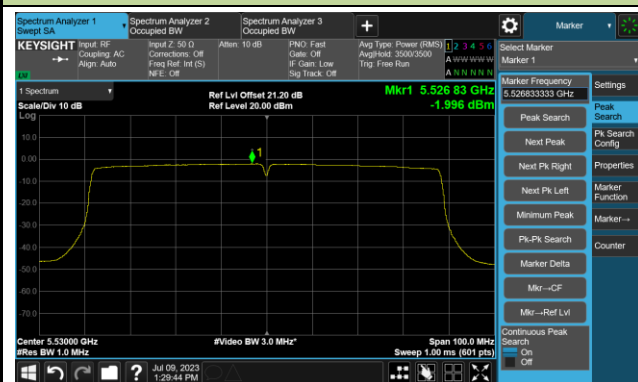

802.11ac-VHT40 Power Spectral Density- Ant 1

Channel 134 (5670MHz)

Channel 142(5710MHz)

Channel 151 (5755MHz)

Channel 159 (5795MHz)

## 802.11ac-VHT80 Power Spectral Density- Ant 1

Channel 42 (5210MHz)

Channel 58 (5290MHz)

Channel 106 (5530MHz)

Channel 122 (5610MHz)

Channel 138 (5690MHz)

Channel 155 (5775MHz)