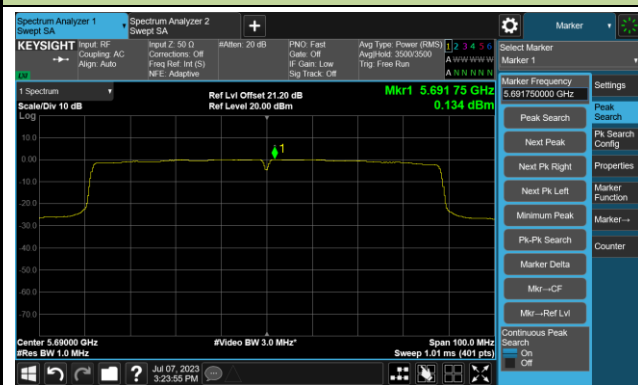

802.11ac-VHT40 Power Spectral Density- Ant 1

Channel 134 (5670MHz)

Channel 142(5710MHz)

Channel 151 (5755MHz)

Channel 159 (5795MHz)

## 802.11ac-VHT80 Power Spectral Density- Ant 1

Channel 42 (5210MHz)

Channel 58 (5290MHz)

Channel 106 (5530MHz)

Channel 122 (5610MHz)

Channel 138 (5690MHz)

Channel 155 (5775MHz)