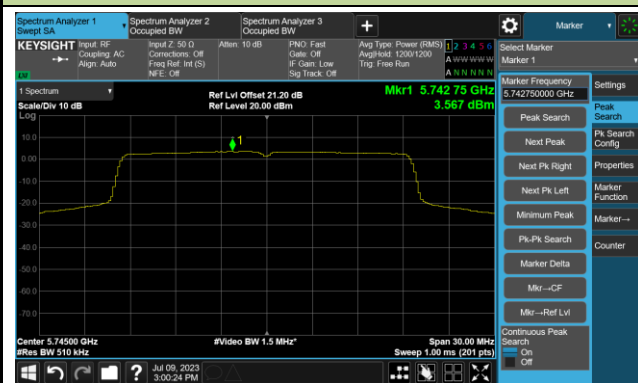

Channel 100 (5500MHz)

Channel 116 (5580MHz)

Channel 140 (5700MHz)

Channel 144(5720MHz)

Channel 149 (5745MHz)

Channel 157 (5785MHz)

## 802.11ax-HE40 Power Spectral Density- Ant 0

Channel 38 (5190MHz)

Channel 46 (5230MHz)

Channel 54 (5270MHz)

Channel 62 (5310MHz)

Channel 102 (5510MHz)

Channel 110 (5550MHz)

802.11ax-HE40 Power Spectral Density- Ant 0