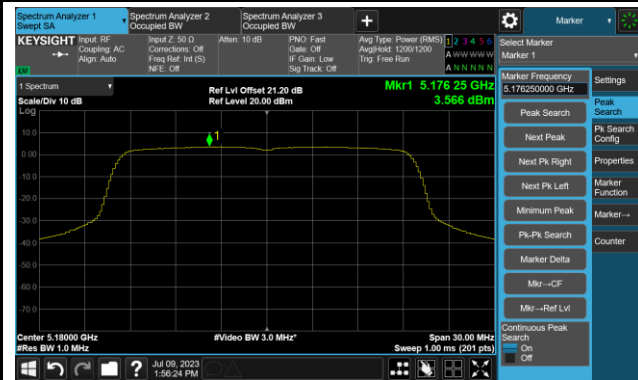

## 802.11ax-HE20 Power Spectral Density- Ant 0

Channel 36 (5180MHz)

Channel 44 (5220MHz)

Channel 48 (5240MHz)

Channel 52 (5260MHz)

Channel 60 (5300MHz)

Channel 64 (5320MHz)

802.11ax-HE20 Power Spectral Density- Ant 0

Channel 100 (5500MHz)

Channel 116 (5580MHz)

Channel 140 (5700MHz)

Channel 144(5720MHz)

Channel 149 (5745MHz)

Channel 157 (5785MHz)