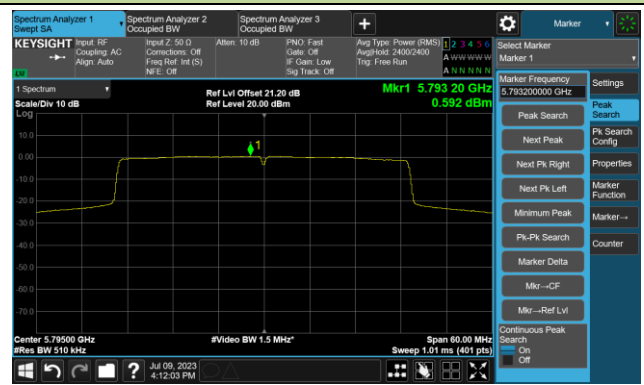

Channel 134 (5670MHz)

Channel 142(5710MHz)

Channel 151 (5755MHz)

Channel 159 (5795MHz)

## 802.11ax-HE80 Power Spectral Density- Ant 0

Channel 42 (5210MHz)

Channel 58 (5290MHz)

Channel 106 (5530MHz)

Channel 122 (5610MHz)

Channel 138 (5690MHz)

Channel 155 (5775MHz)