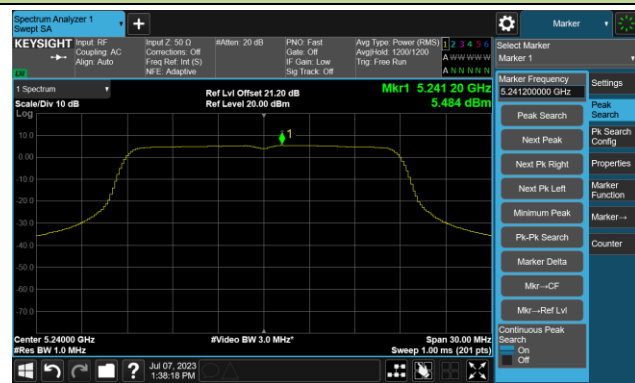

## 802.11a Power Spectral Density- Ant 1

Channel 36 (5180MHz)

Channel 44 (5220MHz)

Channel 48 (5240MHz)

Channel 52 (5260MHz)

Channel 60 (5300MHz)

Channel 64 (5320MHz)

## 802.11ac-VHT20 Power Spectral Density- Ant 1

Channel 36 (5180MHz)

Channel 44 (5220MHz)

Channel 48 (5240MHz)

Channel 52 (5260MHz)

Channel 60 (5300MHz)

Channel 64 (5320MHz)

## 802.11ac-VHT20 Power Spectral Density- Ant 1

Channel 100 (5500MHz)

Channel 116 (5580MHz)

Channel 140 (5700MHz)

Channel 144(5720MHz)

Channel 149 (5745MHz)

Channel 157 (5785MHz)

802.11ac-VHT20 Power Spectral Density- Ant 1