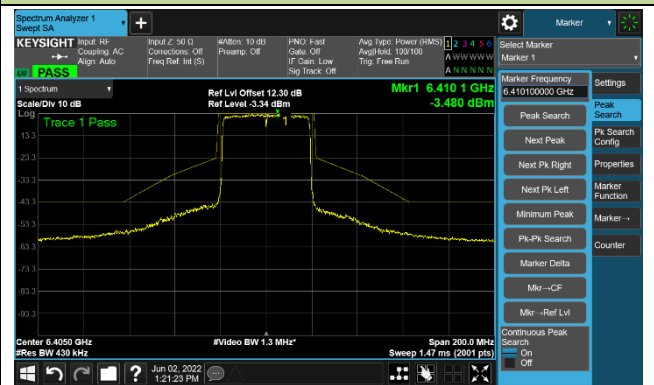

Channel 185 (6875MHz)

The Reference Level

The Mask Data

Channel 189 (6895MHz)

The Reference Level

The Mask Data

Channel 213 (7015MHz)

The Reference Level

The Mask Data

802.11ax-HE40

Channel 03 (5965MHz)

The Reference Level

The Mask Data

Channel 51 (6205MHz)

The Reference Level

The Mask Data

Channel 91 (6405MHz)

The Reference Level

The Mask Data

802.11ax-HE40

Channel 99 (6445MHz)

The Reference Level

The Mask Data

Channel 107 (6485MHz)

The Reference Level

The Mask Data

Channel 115 (6525MHz)

The Reference Level

The Mask Data

802.11ax-HE40

Channel 123 (6565MHz)

The Reference Level