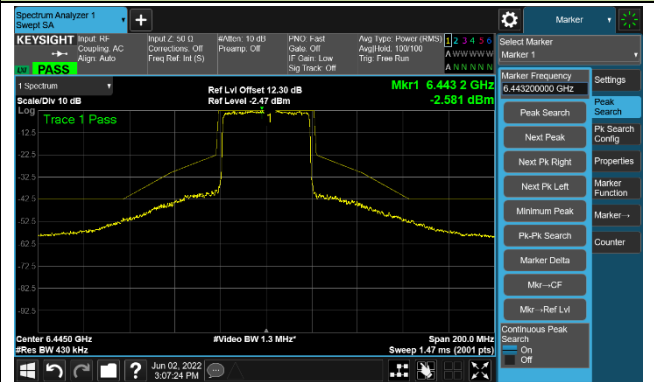

The Mask Data

802.11ax-HE40

Channel 03 (5965MHz)

The Reference Level

The Mask Data

Channel 51 (6205MHz)

The Reference Level

The Mask Data

Channel 91 (6405MHz)

The Reference Level

The Mask Data

802.11ax-HE40

Channel 99 (6445MHz)

The Reference Level

The Mask Data

Channel 107 (6485MHz)

The Reference Level

The Mask Data

Channel 115 (6525MHz)

The Reference Level

The Mask Data

802.11ax-HE40

Channel 123 (6565MHz)

The Reference Level

The Mask Data

Channel 147 (6685MHz)

The Reference Level

The Mask Data

Channel 179 (6845MHz)

The Reference Level

The Mask Data

802.11ax-HE40