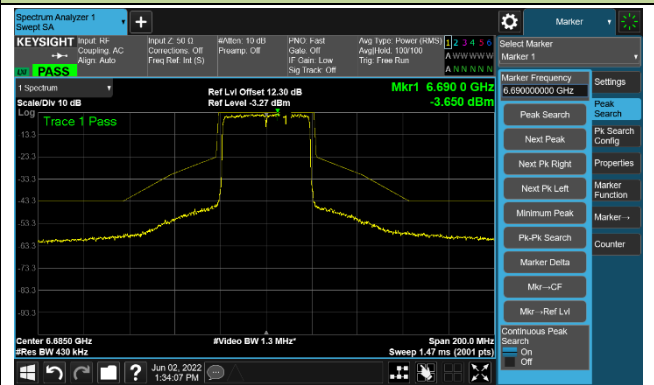

The Reference Level

The Mask Data

Channel 115 (6525MHz)

The Reference Level

The Mask Data

802.11ax-HE40

Channel 123 (6565MHz)

The Reference Level

The Mask Data

Channel 147 (6685MHz)

The Reference Level

The Mask Data

Channel 179 (6845MHz)

The Reference Level

The Mask Data

802.11ax-HE40

Channel 187 (6885MHz)

The Reference Level

The Mask Data

Channel 195 (6925MHz)

The Reference Level

The Mask Data

Channel 211 (7005MHz)

The Reference Level

The Mask Data