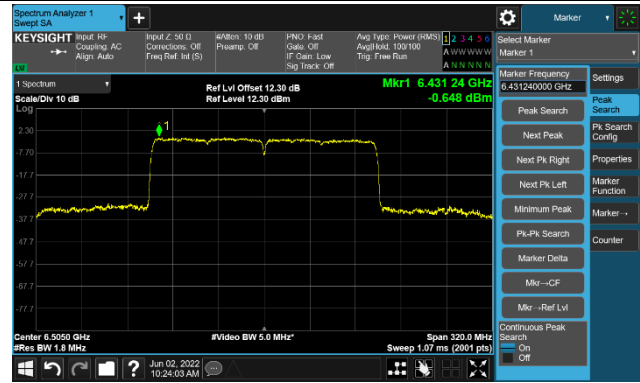

The Reference Level

The Mask Data

802.11ax-HE80

Channel 215 (7025MHz)

The Reference Level

The Mask Data

802.11ax-HE160

Channel 15 (6025MHz)

The Reference Level

The Mask Data

Channel 47 (6185MHz)

The Reference Level

The Mask Data

Channel 79 (6345MHz)

The Reference Level

The Mask Data

802.11ax-HE160

Channel 111 (6505MHz)

The Reference Level

The Mask Data

Channel 143 (6665MHz)

The Reference Level

The Mask Data

Channel 175 (6825MHz)

The Reference Level

The Mask Data

802.11ax-HE160

Channel 207 (6985MHz)

The Reference Level

The Mask Data

Test Site	SIP-TR1	Test Engineer	Nandy Zhang
Test Date	2022/06/02	Test Mode	Nss=2
Test Antenna	Akoustic Filter- Ant 0		