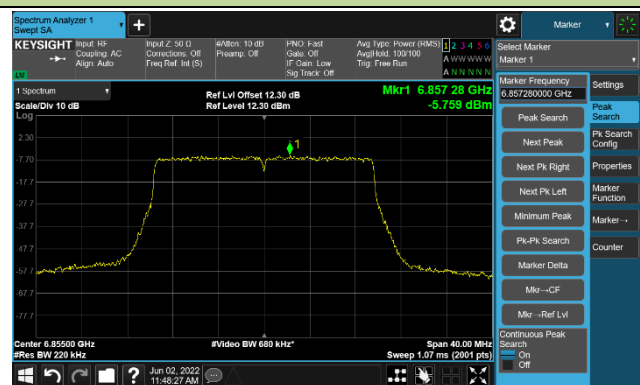

The Reference Level

The Mask Data

Channel 113 (6515MHz)

The Reference Level

The Mask Data

802.11ax-HE20

Channel 117 (6535MHz)

The Reference Level

The Mask Data

Channel 157 (6715MHz)

The Reference Level

The Mask Data

Channel 181 (6855MHz)

The Reference Level

The Mask Data

802.11ax-HE20

Channel 185 (6875MHz)

The Reference Level

The Mask Data

Channel 189 (6895MHz)

The Reference Level

The Mask Data

Channel 213 (7015MHz)

The Reference Level