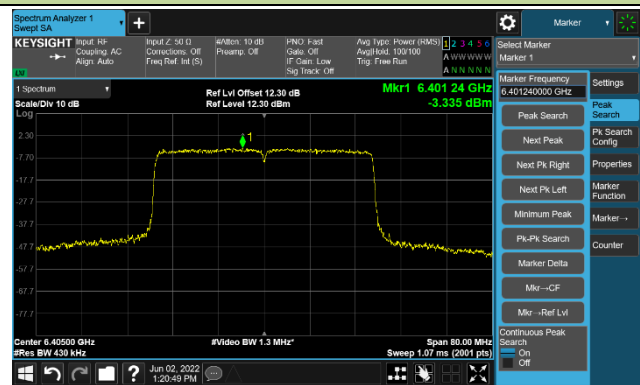

Channel 185 (6875MHz)

The Reference Level

The Mask Data

Channel 189 (6895MHz)

The Reference Level

The Mask Data

Channel 213 (7015MHz)

The Reference Level

The Mask Data

802.11ax-HE40

Channel 03 (5965MHz)

The Reference Level

The Mask Data

Channel 51 (6205MHz)

The Reference Level

The Mask Data

Channel 91 (6405MHz)

The Reference Level

The Mask Data

802.11ax-HE40

Channel 99 (6445MHz)

The Reference Level

The Mask Data

Channel 107 (6485MHz)