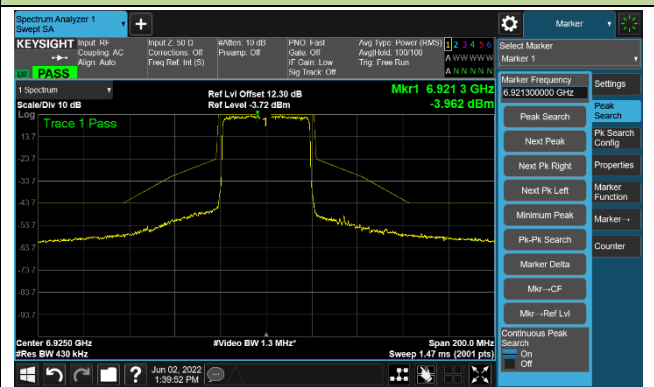

The Mask Data

Channel 147 (6685MHz)

The Reference Level

The Mask Data

Channel 179 (6845MHz)

The Reference Level

The Mask Data

802.11ax-HE40

Channel 187 (6885MHz)

The Reference Level

The Mask Data

Channel 195 (6925MHz)

The Reference Level

The Mask Data

Channel 211 (7005MHz)

The Reference Level

The Mask Data