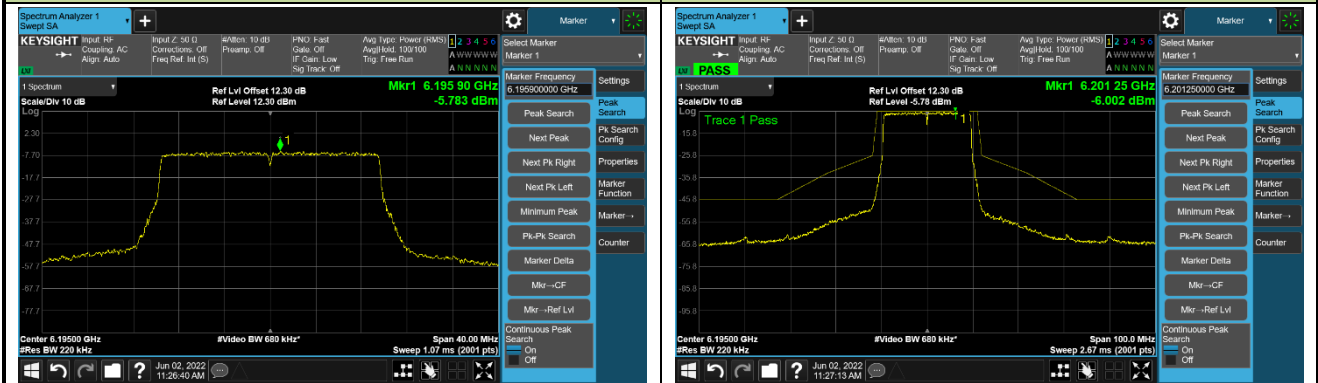

802.11ax-HE160

Channel 111 (6505MHz)

The Reference Level

The Mask Data

Channel 143 (6665MHz)

The Reference Level

The Mask Data

Channel 175 (6825MHz)

The Reference Level

The Mask Data

802.11ax-HE160

Channel 207 (6985MHz)

The Reference Level

The Mask Data

Test Site	SIP-TR1	Test Engineer	Nandy Zhang
Test Date	2022/06/02	Test Mode	Nss=2
Test Antenna	Akoustic Filter- Ant 0		

**802.11ax-HE20**  
**Channel 01 (5955MHz)**

**Channel 49 (6195MHz)**

**Channel 93 (6415MHz)**

802.11ax-HE20

Channel 97 (6435MHz)

The Reference Level

The Mask Data

Channel 105 (6475MHz)

The Reference Level

The Mask Data

Channel 113 (6515MHz)

The Reference Level

The Mask Data

802.11ax-HE20

Channel 117 (6535MHz)

The Reference Level