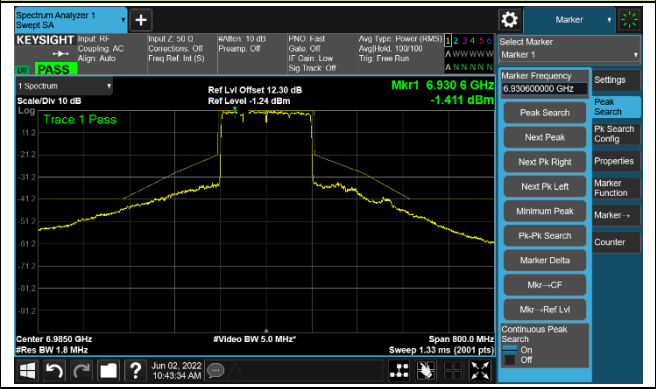

802.11ax-HE160

Channel 111 (6505MHz)

The Reference Level

The Mask Data

Channel 143 (6665MHz)

The Reference Level

The Mask Data

Channel 175 (6825MHz)

The Reference Level

The Mask Data

802.11ax-HE160

Channel 207 (6985MHz)

The Reference Level

The Mask Data

Test Site	SIP-TR1	Test Engineer	Nandy Zhang
Test Date	2022/06/02	Test Mode	Nss=2
Test Antenna	Akoustic Filter- Ant 0		

**802.11ax-HE20**  
**Channel 01 (5955MHz)**

**Channel 49 (6195MHz)**

**Channel 93 (6415MHz)**

802.11ax-HE20

Channel 97 (6435MHz)

The Reference Level

The Mask Data

Channel 105 (6475MHz)

The Reference Level

The Mask Data

Channel 113 (6515MHz)

The Reference Level

The Mask Data

802.11ax-HE20

Channel 117 (6535MHz)

The Reference Level