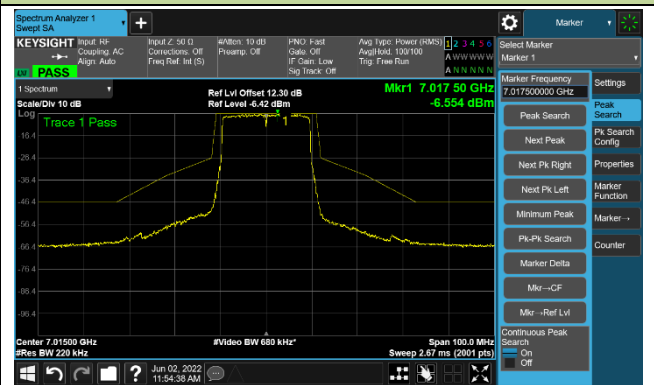

The Mask Data

Channel 157 (6715MHz)

The Reference Level

The Mask Data

Channel 181 (6855MHz)

The Reference Level

The Mask Data

802.11ax-HE20

Channel 185 (6875MHz)

The Reference Level

The Mask Data

Channel 189 (6895MHz)

The Reference Level

The Mask Data

Channel 213 (7015MHz)

The Reference Level

The Mask Data

802.11ax-HE40

Channel 03 (5965MHz)

The Reference Level

The Mask Data

Channel 51 (6205MHz)

The Reference Level

The Mask Data

Channel 91 (6405MHz)

The Reference Level

The Mask Data

802.11ax-HE40

Channel 99 (6445MHz)

The Reference Level

The Mask Data

Channel 107 (6485MHz)