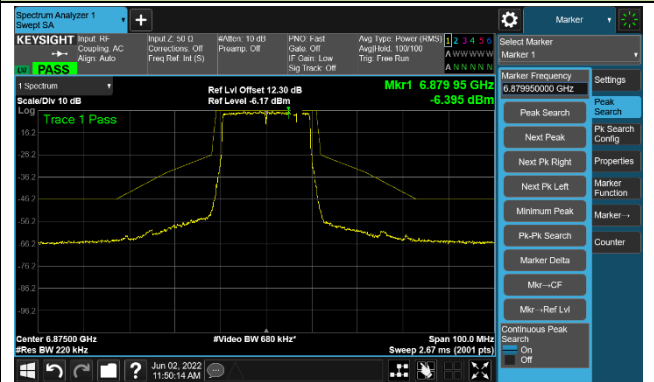

The Reference Level

The Mask Data

Channel 113 (6515MHz)

The Reference Level

The Mask Data

802.11ax-HE20

Channel 117 (6535MHz)

The Reference Level

The Mask Data

Channel 157 (6715MHz)

The Reference Level

The Mask Data

Channel 181 (6855MHz)

The Reference Level

The Mask Data

802.11ax-HE20

Channel 185 (6875MHz)

The Reference Level

The Mask Data

Channel 189 (6895MHz)

The Reference Level

The Mask Data

Channel 213 (7015MHz)

The Reference Level