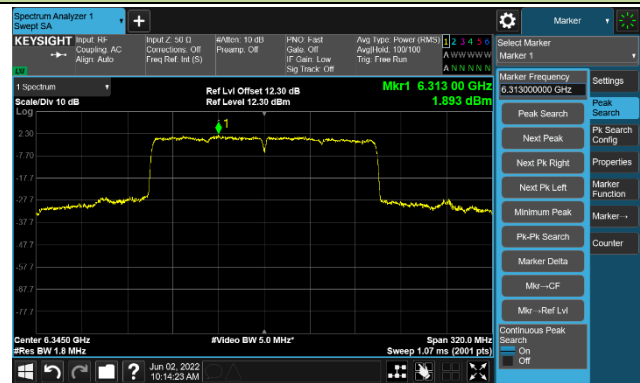

The Reference Level

The Mask Data

802.11ax-HE80

Channel 215 (7025MHz)

The Reference Level

The Mask Data

802.11ax-HE160

Channel 15 (6025MHz)

The Reference Level

The Mask Data

Channel 47 (6185MHz)

The Reference Level

The Mask Data

Channel 79 (6345MHz)

The Reference Level

The Mask Data

802.11ax-HE160

Channel 111 (6505MHz)

The Reference Level

The Mask Data

Channel 143 (6665MHz)

The Reference Level

The Mask Data

Channel 175 (6825MHz)

The Reference Level

The Mask Data

802.11ax-HE160

Channel 207 (6985MHz)

The Reference Level

The Mask Data

Test Site	SIP-TR1	Test Engineer	Nandy Zhang
Test Date	2022/06/02	Test Mode	Nss=2
Test Antenna	Akoustic Filter- Ant 0		