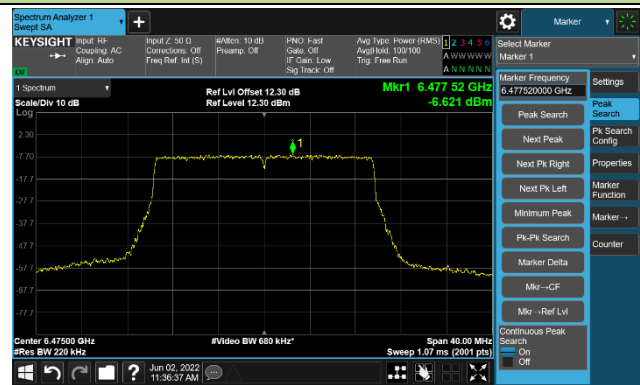

The Reference Level

The Mask Data

802.11ax-HE160

Channel 207 (6985MHz)

The Reference Level

The Mask Data

Test Site	SIP-TR1	Test Engineer	Nandy Zhang
Test Date	2022/06/02	Test Mode	Nss=2
Test Antenna	Akoustic Filter- Ant 0		

**802.11ax-HE20**  
**Channel 01 (5955MHz)**

**Channel 49 (6195MHz)**

**Channel 93 (6415MHz)**

802.11ax-HE20

Channel 97 (6435MHz)

The Reference Level

The Mask Data

Channel 105 (6475MHz)

The Reference Level

The Mask Data

Channel 113 (6515MHz)

The Reference Level

The Mask Data

802.11ax-HE20

Channel 117 (6535MHz)

The Reference Level

The Mask Data

Channel 157 (6715MHz)

The Reference Level

The Mask Data

Channel 181 (6855MHz)

The Reference Level

The Mask Data

802.11ax-HE20