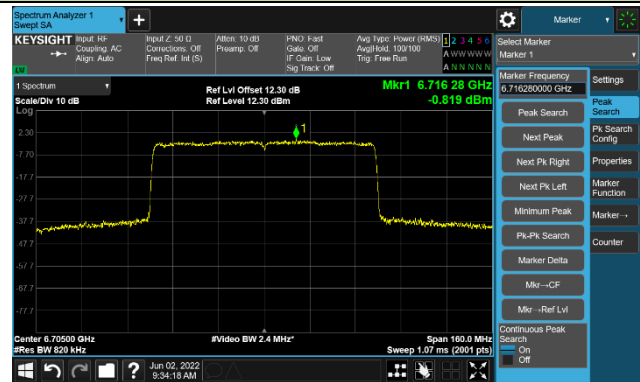

802.11ax-HE80

Channel 151 (6705MHz)

The Reference Level

The Mask Data

Channel 183 (6865MHz)

The Reference Level

The Mask Data

Channel 199 (6945MHz)

The Reference Level

The Mask Data

802.11ax-HE80

Channel 215 (7025MHz)

The Reference Level

The Mask Data

802.11ax-HE160

Channel 15 (6025MHz)

The Reference Level

The Mask Data

Channel 47 (6185MHz)

The Reference Level

The Mask Data

Channel 79 (6345MHz)

The Reference Level

The Mask Data

The Reference Level

The Mask Data

802.11ax-HE160

Channel 207 (6985MHz)

The Reference Level

The Mask Data

Test Site	SIP-TR1	Test Engineer	Nandy Zhang
Test Date	2022/06/02	Test Mode	Nss=2
Test Antenna	Akoustic Filter- Ant 0		