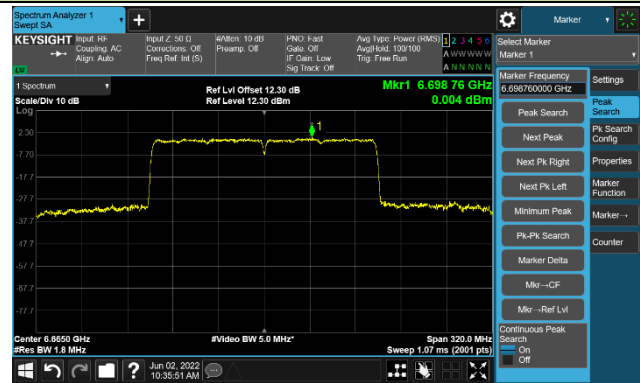

The Reference Level

The Mask Data

Channel 47 (6185MHz)

The Reference Level

The Mask Data

Channel 79 (6345MHz)

The Reference Level

The Mask Data

802.11ax-HE160

Channel 111 (6505MHz)

The Reference Level

The Mask Data

Channel 143 (6665MHz)

The Reference Level

The Mask Data

Channel 175 (6825MHz)

The Reference Level

The Mask Data

802.11ax-HE160

Channel 207 (6985MHz)

The Reference Level

The Mask Data

Test Site	SIP-TR1	Test Engineer	Nandy Zhang
Test Date	2022/06/02	Test Mode	Nss=2
Test Antenna	Akoustic Filter- Ant 0		