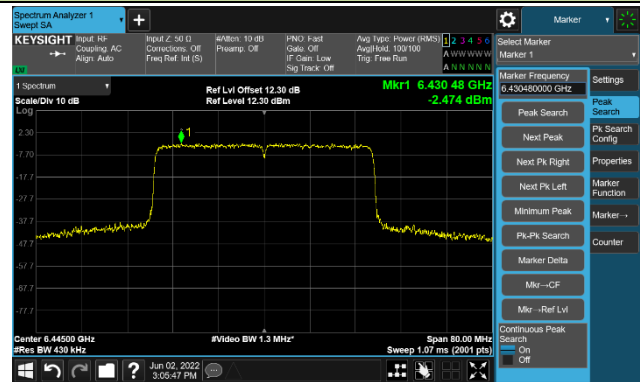

Channel 91 (6405MHz)

The Reference Level

The Mask Data

802.11ax-HE40

Channel 99 (6445MHz)

The Reference Level

The Mask Data

Channel 107 (6485MHz)

The Reference Level

The Mask Data

Channel 115 (6525MHz)

The Reference Level

The Mask Data

802.11ax-HE40

Channel 123 (6565MHz)

The Reference Level