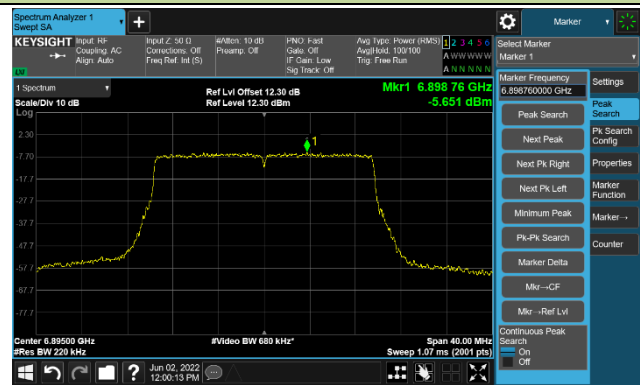

The Mask Data

Channel 157 (6715MHz)

The Reference Level

The Mask Data

Channel 181 (6855MHz)

The Reference Level

The Mask Data

802.11ax-HE20

Channel 185 (6875MHz)

The Reference Level

The Mask Data

Channel 189 (6895MHz)

The Reference Level

The Mask Data

Channel 213 (7015MHz)

The Reference Level

The Mask Data

802.11ax-HE40

Channel 03 (5965MHz)

The Reference Level

The Mask Data

Channel 51 (6205MHz)

The Reference Level

The Mask Data