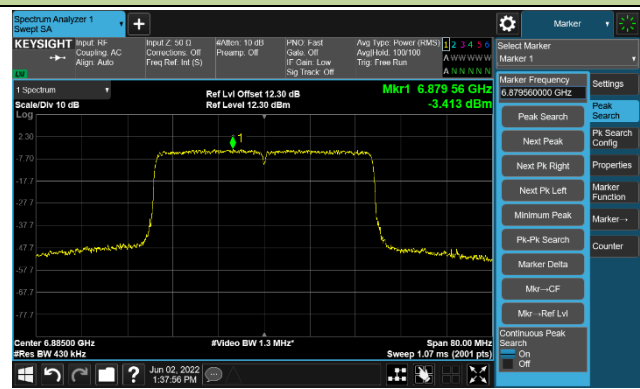

The Reference Level

The Mask Data

Channel 115 (6525MHz)

The Reference Level

The Mask Data

802.11ax-HE40

Channel 123 (6565MHz)

The Reference Level

The Mask Data

Channel 147 (6685MHz)

The Reference Level

The Mask Data

Channel 179 (6845MHz)

The Reference Level

The Mask Data

802.11ax-HE40

Channel 187 (6885MHz)

The Reference Level

The Mask Data

Channel 195 (6925MHz)

The Reference Level

The Mask Data

Channel 211 (7005MHz)

The Reference Level