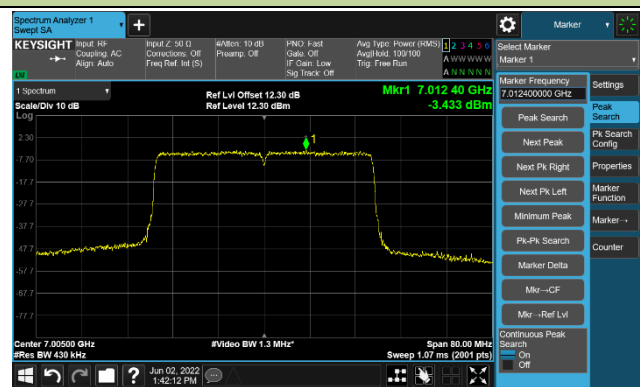

The Mask Data

Channel 147 (6685MHz)

The Reference Level

The Mask Data

Channel 179 (6845MHz)

The Reference Level

The Mask Data

802.11ax-HE40

Channel 187 (6885MHz)

The Reference Level

The Mask Data

Channel 195 (6925MHz)

The Reference Level

The Mask Data

Channel 211 (7005MHz)

The Reference Level

The Mask Data