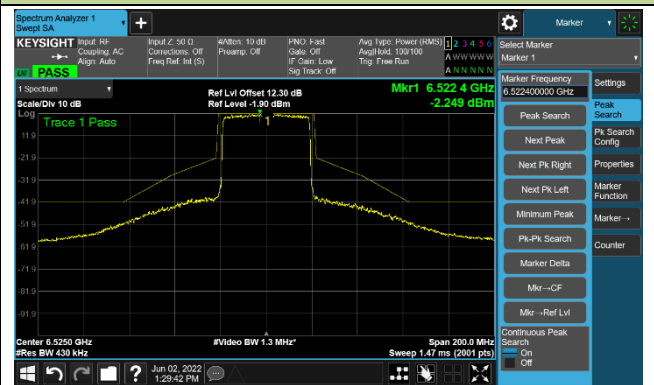

Channel 91 (6405MHz)

The Reference Level

The Mask Data

802.11ax-HE40

Channel 99 (6445MHz)

The Reference Level

The Mask Data

Channel 107 (6485MHz)

The Reference Level

The Mask Data

Channel 115 (6525MHz)

The Reference Level

The Mask Data

802.11ax-HE40

Channel 123 (6565MHz)

The Reference Level

The Mask Data

Channel 147 (6685MHz)

The Reference Level

The Mask Data

Channel 179 (6845MHz)

The Reference Level

The Mask Data

802.11ax-HE40

Channel 187 (6885MHz)

The Reference Level

The Mask Data

Channel 195 (6925MHz)

The Reference Level

The Mask Data

Channel 211 (7005MHz)

The Reference Level