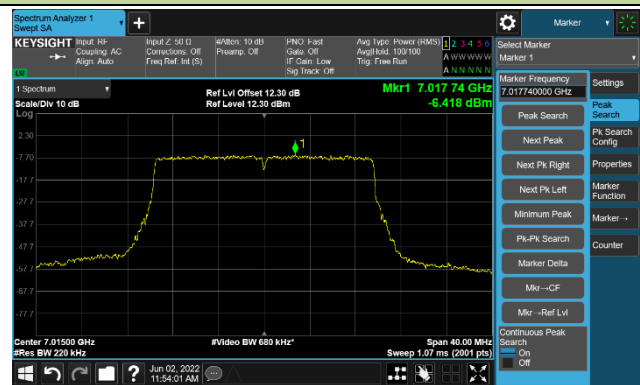

The Mask Data

Channel 157 (6715MHz)

The Reference Level

The Mask Data

Channel 181 (6855MHz)

The Reference Level

The Mask Data

802.11ax-HE20

Channel 185 (6875MHz)

The Reference Level

The Mask Data

Channel 189 (6895MHz)

The Reference Level

The Mask Data

Channel 213 (7015MHz)

The Reference Level

The Mask Data

802.11ax-HE40

Channel 03 (5965MHz)

The Reference Level

The Mask Data

Channel 51 (6205MHz)

The Reference Level

The Mask Data