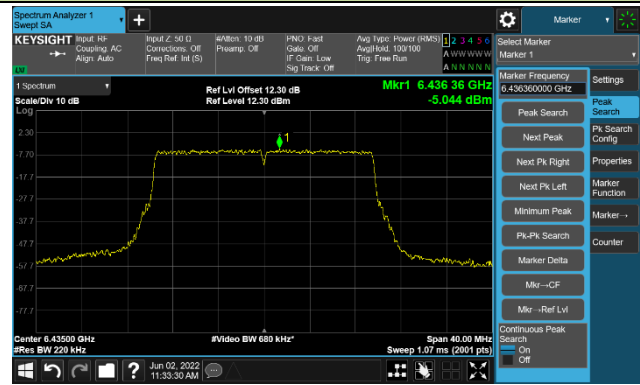

The Reference Level

The Mask Data

802.11ax-HE160

Channel 207 (6985MHz)

The Reference Level

The Mask Data

Test Site	SIP-TR1	Test Engineer	Nandy Zhang
Test Date	2022/06/02	Test Mode	Nss=2
Test Antenna	Akoustic Filter- Ant 0		

**802.11ax-HE20**  
**Channel 01 (5955MHz)**

**Channel 49 (6195MHz)**

**Channel 93 (6415MHz)**

802.11ax-HE20

Channel 97 (6435MHz)

The Reference Level

The Mask Data

Channel 105 (6475MHz)

The Reference Level

The Mask Data

Channel 113 (6515MHz)

The Reference Level

The Mask Data

802.11ax-HE20

Channel 117 (6535MHz)

The Reference Level

The Mask Data

Channel 157 (6715MHz)

The Reference Level

The Mask Data

Channel 181 (6855MHz)

The Reference Level

The Mask Data

802.11ax-HE20