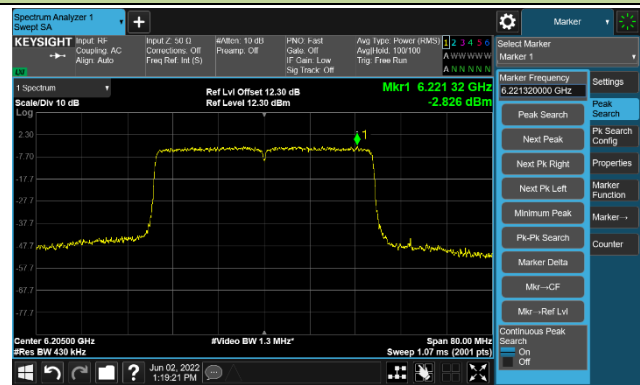

Channel 185 (6875MHz)

The Reference Level

The Mask Data

Channel 189 (6895MHz)

The Reference Level

The Mask Data

Channel 213 (7015MHz)

The Reference Level

The Mask Data

802.11ax-HE40

Channel 03 (5965MHz)

The Reference Level

The Mask Data

Channel 51 (6205MHz)

The Reference Level

The Mask Data

Channel 91 (6405MHz)

The Reference Level

The Mask Data

802.11ax-HE40

Channel 99 (6445MHz)

The Reference Level

The Mask Data

Channel 107 (6485MHz)