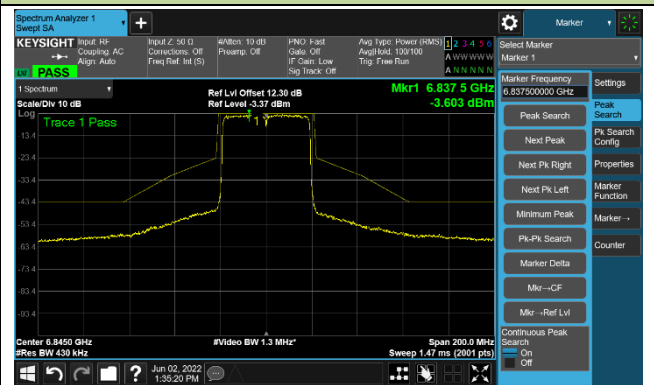

The Reference Level

The Mask Data

Channel 115 (6525MHz)

The Reference Level

The Mask Data

802.11ax-HE40

Channel 123 (6565MHz)

The Reference Level

The Mask Data

Channel 147 (6685MHz)

The Reference Level

The Mask Data

Channel 179 (6845MHz)

The Reference Level

The Mask Data

802.11ax-HE40

Channel 187 (6885MHz)

The Reference Level

The Mask Data

Channel 195 (6925MHz)

The Reference Level

The Mask Data

Channel 211 (7005MHz)

The Reference Level

The Mask Data