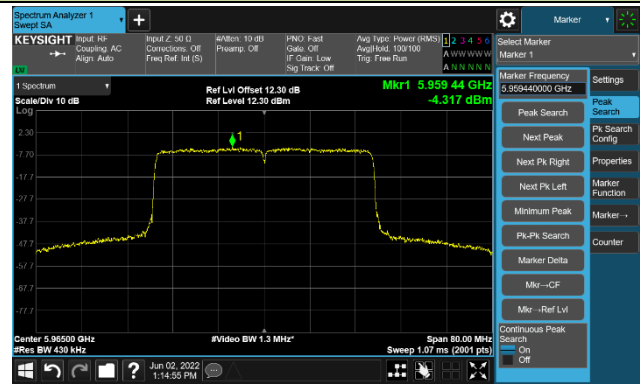

Channel 185 (6875MHz)

The Reference Level

The Mask Data

Channel 189 (6895MHz)

The Reference Level

The Mask Data

Channel 213 (7015MHz)

The Reference Level

The Mask Data

802.11ax-HE40

Channel 03 (5965MHz)

The Reference Level

The Mask Data

Channel 51 (6205MHz)

The Reference Level

The Mask Data

Channel 91 (6405MHz)

The Reference Level

The Mask Data

802.11ax-HE40

Channel 99 (6445MHz)

The Reference Level

The Mask Data

Channel 107 (6485MHz)