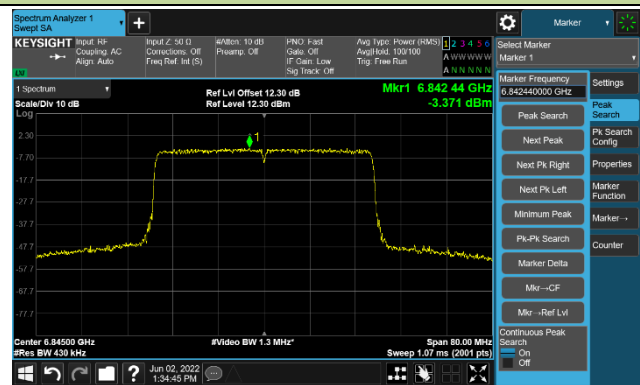

The Reference Level

The Mask Data

Channel 115 (6525MHz)

The Reference Level

The Mask Data

802.11ax-HE40

Channel 123 (6565MHz)

The Reference Level

The Mask Data

Channel 147 (6685MHz)

The Reference Level

The Mask Data

Channel 179 (6845MHz)

The Reference Level

The Mask Data

802.11ax-HE40

Channel 187 (6885MHz)

The Reference Level

The Mask Data

Channel 195 (6925MHz)

The Reference Level

The Mask Data

Channel 211 (7005MHz)

The Reference Level