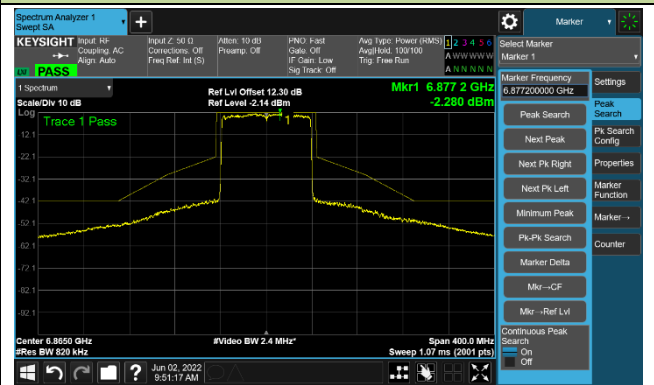

802.11ax-HE80

Channel 151 (6705MHz)

The Reference Level

The Mask Data

Channel 183 (6865MHz)

The Reference Level

The Mask Data

Channel 199 (6945MHz)

The Reference Level

The Mask Data

802.11ax-HE80

Channel 215 (7025MHz)

The Reference Level

The Mask Data

802.11ax-HE160

Channel 15 (6025MHz)

The Reference Level

The Mask Data

Channel 47 (6185MHz)

The Reference Level

The Mask Data

Channel 79 (6345MHz)

The Reference Level

The Mask Data

The Reference Level

The Mask Data

802.11ax-HE160

Channel 207 (6985MHz)

The Reference Level

The Mask Data

Test Site	SIP-TR1	Test Engineer	Nandy Zhang
Test Date	2022/06/02	Test Mode	Nss=2
Test Antenna	Akoustic Filter- Ant 0		