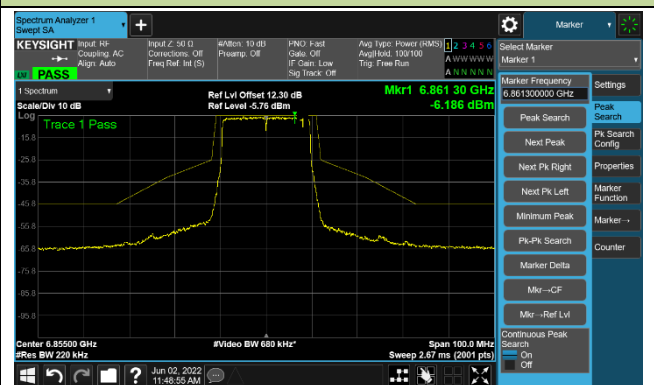

The Reference Level

The Mask Data

Channel 113 (6515MHz)

The Reference Level

The Mask Data

802.11ax-HE20

Channel 117 (6535MHz)

The Reference Level

The Mask Data

Channel 157 (6715MHz)

The Reference Level

The Mask Data

Channel 181 (6855MHz)

The Reference Level

The Mask Data

802.11ax-HE20

Channel 185 (6875MHz)

The Reference Level

The Mask Data

Channel 189 (6895MHz)

The Reference Level

The Mask Data

Channel 213 (7015MHz)

The Reference Level