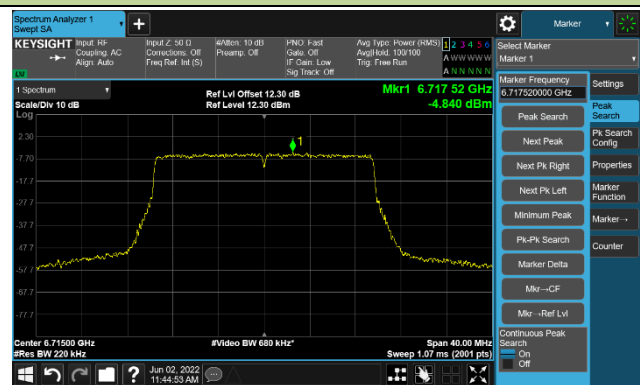

**802.11ax-HE20**  
**Channel 01 (5955MHz)**

**Channel 49 (6195MHz)**

**Channel 93 (6415MHz)**

802.11ax-HE20

Channel 97 (6435MHz)

The Reference Level

The Mask Data

Channel 105 (6475MHz)

The Reference Level

The Mask Data

Channel 113 (6515MHz)

The Reference Level

The Mask Data

802.11ax-HE20

Channel 117 (6535MHz)

The Reference Level

The Mask Data

Channel 157 (6715MHz)

The Reference Level

The Mask Data

Channel 181 (6855MHz)

The Reference Level

The Mask Data

802.11ax-HE20

Channel 185 (6875MHz)

The Reference Level

The Mask Data

Channel 189 (6895MHz)

The Reference Level

The Mask Data

Channel 213 (7015MHz)

The Reference Level