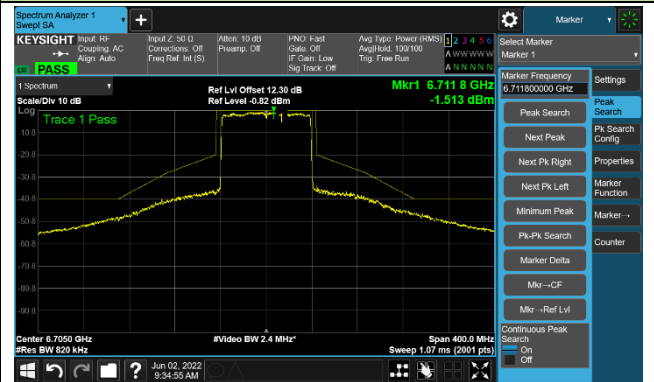

802.11ax-HE80

Channel 151 (6705MHz)

The Reference Level

The Mask Data

Channel 183 (6865MHz)

The Reference Level

The Mask Data

Channel 199 (6945MHz)

The Reference Level

The Mask Data

802.11ax-HE80

Channel 215 (7025MHz)

The Reference Level

The Mask Data

802.11ax-HE160

Channel 15 (6025MHz)

The Reference Level

The Mask Data

Channel 47 (6185MHz)

The Reference Level

The Mask Data

Channel 79 (6345MHz)

The Reference Level

The Mask Data

The Reference Level

The Mask Data

802.11ax-HE160

Channel 207 (6985MHz)

The Reference Level

The Mask Data

Test Site	SIP-TR1	Test Engineer	Nandy Zhang
Test Date	2022/06/02	Test Mode	Nss=2
Test Antenna	Akoustic Filter- Ant 0		