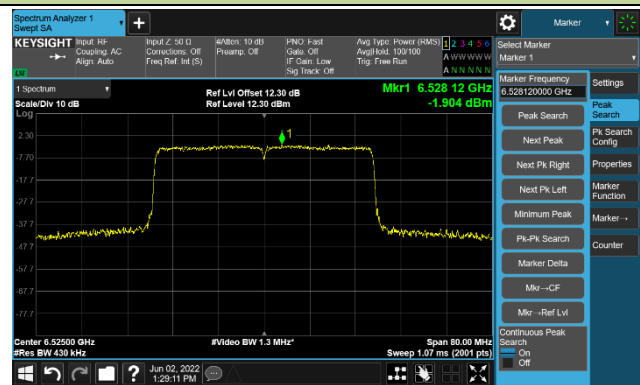

Channel 91 (6405MHz)

The Reference Level

The Mask Data

802.11ax-HE40

Channel 99 (6445MHz)

The Reference Level

The Mask Data

Channel 107 (6485MHz)

The Reference Level

The Mask Data

Channel 115 (6525MHz)

The Reference Level

The Mask Data

802.11ax-HE40

Channel 123 (6565MHz)

The Reference Level

The Mask Data

Channel 147 (6685MHz)

The Reference Level

The Mask Data

Channel 179 (6845MHz)

The Reference Level

The Mask Data

802.11ax-HE40