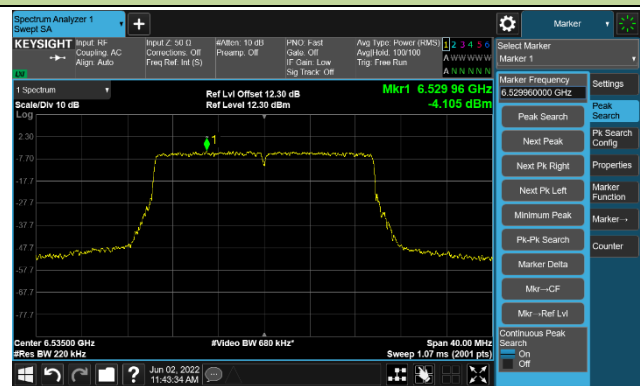

**802.11ax-HE20**  
**Channel 01 (5955MHz)**

**Channel 49 (6195MHz)**

**Channel 93 (6415MHz)**

802.11ax-HE20

Channel 97 (6435MHz)

The Reference Level

The Mask Data

Channel 105 (6475MHz)

The Reference Level

The Mask Data

Channel 113 (6515MHz)

The Reference Level

The Mask Data

802.11ax-HE20

Channel 117 (6535MHz)

The Reference Level

The Mask Data

Channel 157 (6715MHz)

The Reference Level

The Mask Data

Channel 181 (6855MHz)

The Reference Level

The Mask Data

802.11ax-HE20

Channel 185 (6875MHz)

The Reference Level

The Mask Data

Channel 189 (6895MHz)

The Reference Level

The Mask Data

Channel 213 (7015MHz)

The Reference Level