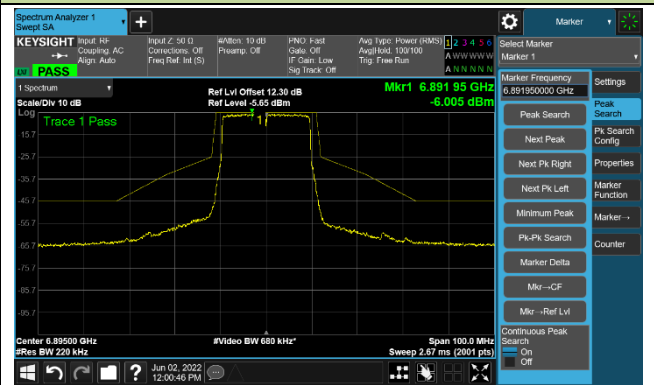

The Mask Data

Channel 157 (6715MHz)

The Reference Level

The Mask Data

Channel 181 (6855MHz)

The Reference Level

The Mask Data

802.11ax-HE20

Channel 185 (6875MHz)

The Reference Level

The Mask Data

Channel 189 (6895MHz)

The Reference Level

The Mask Data

Channel 213 (7015MHz)

The Reference Level

The Mask Data

802.11ax-HE40

Channel 03 (5965MHz)

The Reference Level

The Mask Data

Channel 51 (6205MHz)

The Reference Level

The Mask Data

Channel 91 (6405MHz)

The Reference Level

The Mask Data

802.11ax-HE40

Channel 99 (6445MHz)

The Reference Level

The Mask Data

Channel 107 (6485MHz)