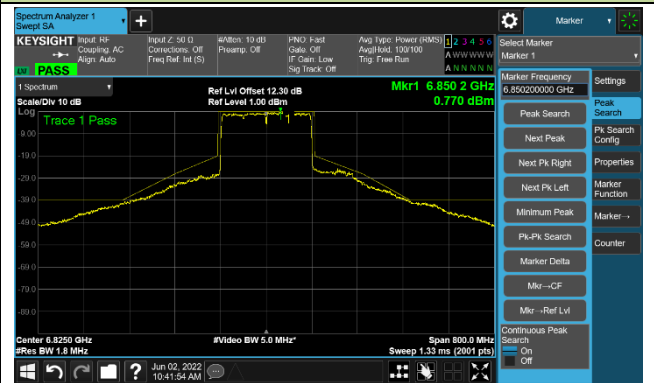

The Reference Level

The Mask Data

Channel 47 (6185MHz)

The Reference Level

The Mask Data

Channel 79 (6345MHz)

The Reference Level

The Mask Data

802.11ax-HE160

Channel 111 (6505MHz)

The Reference Level

The Mask Data

Channel 143 (6665MHz)

The Reference Level

The Mask Data

Channel 175 (6825MHz)

The Reference Level

The Mask Data

802.11ax-HE160

Channel 207 (6985MHz)

The Reference Level

The Mask Data

Test Site	SIP-TR1	Test Engineer	Nandy Zhang
Test Date	2022/06/02	Test Mode	Nss=2
Test Antenna	Akoustic Filter- Ant 0		

**802.11ax-HE20**  
**Channel 01 (5955MHz)**

**Channel 49 (6195MHz)**

**Channel 93 (6415MHz)**

802.11ax-HE20

Channel 97 (6435MHz)

The Reference Level

The Mask Data

Channel 105 (6475MHz)