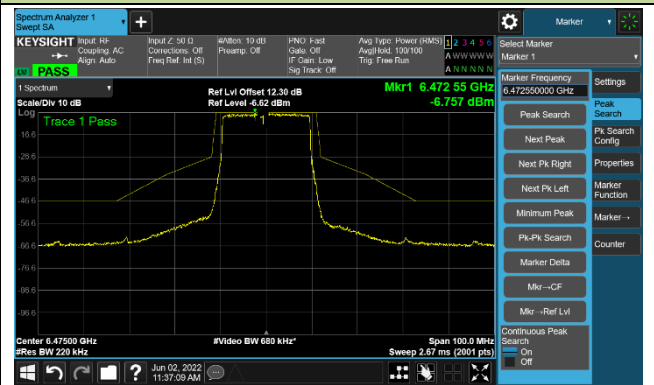

The Reference Level

The Mask Data

802.11ax-HE160

Channel 207 (6985MHz)

The Reference Level

The Mask Data

Test Site	SIP-TR1	Test Engineer	Nandy Zhang
Test Date	2022/06/02	Test Mode	Nss=2
Test Antenna	Akoustic Filter- Ant 0		

**802.11ax-HE20**  
**Channel 01 (5955MHz)**

**Channel 49 (6195MHz)**

**Channel 93 (6415MHz)**

802.11ax-HE20

Channel 97 (6435MHz)

The Reference Level

The Mask Data

Channel 105 (6475MHz)

The Reference Level

The Mask Data

Channel 113 (6515MHz)

The Reference Level

The Mask Data

802.11ax-HE20

Channel 117 (6535MHz)

The Reference Level

The Mask Data

Channel 157 (6715MHz)

The Reference Level

The Mask Data

Channel 181 (6855MHz)

The Reference Level

The Mask Data

802.11ax-HE20