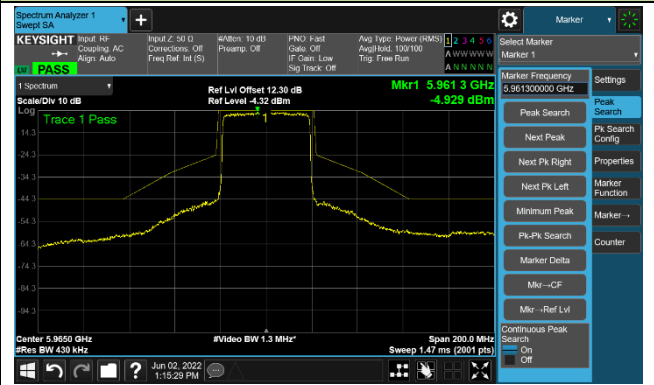

Channel 185 (6875MHz)

The Reference Level

The Mask Data

Channel 189 (6895MHz)

The Reference Level

The Mask Data

Channel 213 (7015MHz)

The Reference Level

The Mask Data

802.11ax-HE40

Channel 03 (5965MHz)

The Reference Level

The Mask Data

Channel 51 (6205MHz)

The Reference Level

The Mask Data

Channel 91 (6405MHz)

The Reference Level

The Mask Data

802.11ax-HE40

Channel 99 (6445MHz)

The Reference Level

The Mask Data

Channel 107 (6485MHz)

The Reference Level

The Mask Data

Channel 115 (6525MHz)

The Reference Level

The Mask Data

802.11ax-HE40

Channel 123 (6565MHz)

The Reference Level