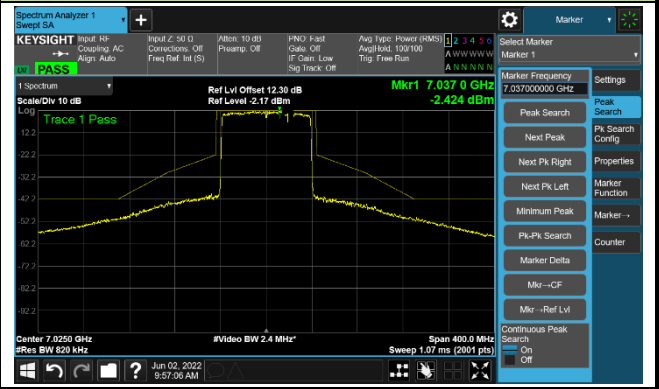

802.11ax-HE80

Channel 151 (6705MHz)

The Reference Level

The Mask Data

Channel 183 (6865MHz)

The Reference Level

The Mask Data

Channel 199 (6945MHz)

The Reference Level

The Mask Data

802.11ax-HE80

Channel 215 (7025MHz)

The Reference Level

The Mask Data

802.11ax-HE160

Channel 15 (6025MHz)

The Reference Level

The Mask Data

Channel 47 (6185MHz)

The Reference Level

The Mask Data

Channel 79 (6345MHz)

The Reference Level

The Mask Data

802.11ax-HE160

Channel 111 (6505MHz)

The Reference Level

The Mask Data

Channel 143 (6665MHz)

The Reference Level

The Mask Data

Channel 175 (6825MHz)