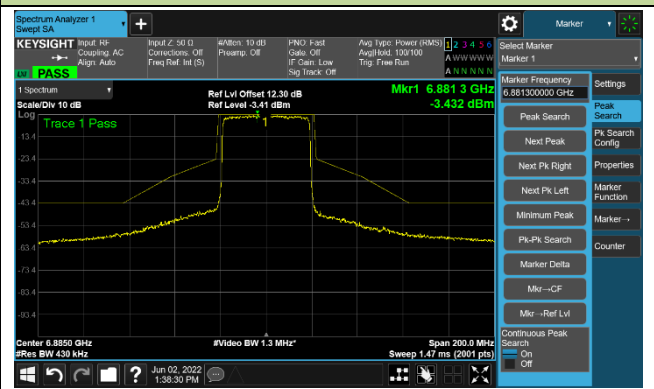

The Reference Level

The Mask Data

Channel 115 (6525MHz)

The Reference Level

The Mask Data

802.11ax-HE40

Channel 123 (6565MHz)

The Reference Level

The Mask Data

Channel 147 (6685MHz)

The Reference Level

The Mask Data

Channel 179 (6845MHz)

The Reference Level

The Mask Data

802.11ax-HE40

Channel 187 (6885MHz)

The Reference Level

The Mask Data

Channel 195 (6925MHz)

The Reference Level

The Mask Data

Channel 211 (7005MHz)

The Reference Level

The Mask Data