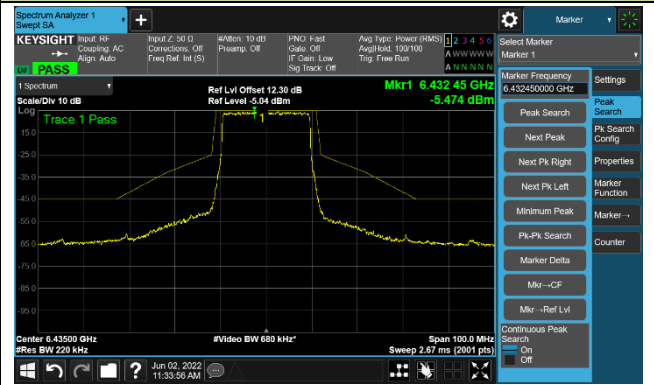

The Reference Level

The Mask Data

802.11ax-HE160

Channel 207 (6985MHz)

The Reference Level

The Mask Data

Test Site	SIP-TR1	Test Engineer	Nandy Zhang
Test Date	2022/06/02	Test Mode	Nss=2
Test Antenna	Akoustic Filter- Ant 0		

**802.11ax-HE20**  
**Channel 01 (5955MHz)**

**Channel 49 (6195MHz)**

**Channel 93 (6415MHz)**

802.11ax-HE20

Channel 97 (6435MHz)

The Reference Level

The Mask Data

Channel 105 (6475MHz)

The Reference Level

The Mask Data

Channel 113 (6515MHz)

The Reference Level

The Mask Data

802.11ax-HE20

Channel 117 (6535MHz)

The Reference Level

The Mask Data

Channel 157 (6715MHz)

The Reference Level

The Mask Data

Channel 181 (6855MHz)

The Reference Level

The Mask Data

802.11ax-HE20