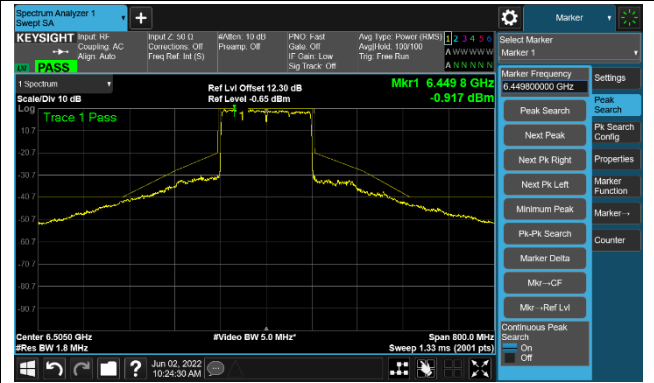

The Reference Level

The Mask Data

802.11ax-HE80

Channel 215 (7025MHz)

The Reference Level

The Mask Data

802.11ax-HE160

Channel 15 (6025MHz)

The Reference Level

The Mask Data

Channel 47 (6185MHz)

The Reference Level

The Mask Data

Channel 79 (6345MHz)

The Reference Level

The Mask Data

802.11ax-HE160

Channel 111 (6505MHz)

The Reference Level

The Mask Data

Channel 143 (6665MHz)

The Reference Level

The Mask Data

Channel 175 (6825MHz)

The Reference Level

The Mask Data

802.11ax-HE160

Channel 207 (6985MHz)

The Reference Level

The Mask Data

Test Site	SIP-TR1	Test Engineer	Nandy Zhang
Test Date	2022/06/02	Test Mode	Nss=2
Test Antenna	Akoustic Filter- Ant 0		