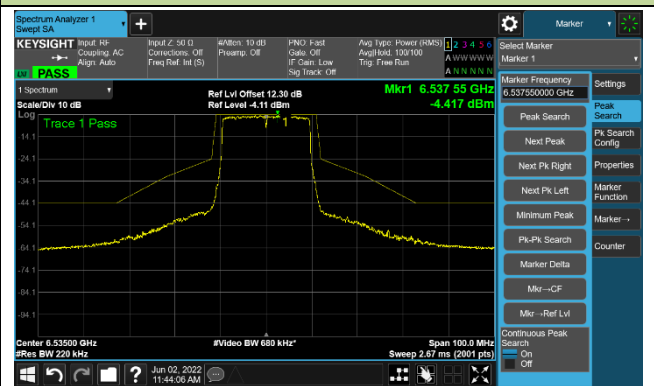

**802.11ax-HE20**  
**Channel 01 (5955MHz)**

**Channel 49 (6195MHz)**

**Channel 93 (6415MHz)**

802.11ax-HE20

Channel 97 (6435MHz)

The Reference Level

The Mask Data

Channel 105 (6475MHz)

The Reference Level

The Mask Data

Channel 113 (6515MHz)

The Reference Level

The Mask Data

802.11ax-HE20

Channel 117 (6535MHz)

The Reference Level

The Mask Data

Channel 157 (6715MHz)

The Reference Level

The Mask Data

Channel 181 (6855MHz)

The Reference Level

The Mask Data

802.11ax-HE20

Channel 185 (6875MHz)

The Reference Level

The Mask Data

Channel 189 (6895MHz)

The Reference Level

The Mask Data

Channel 213 (7015MHz)

The Reference Level