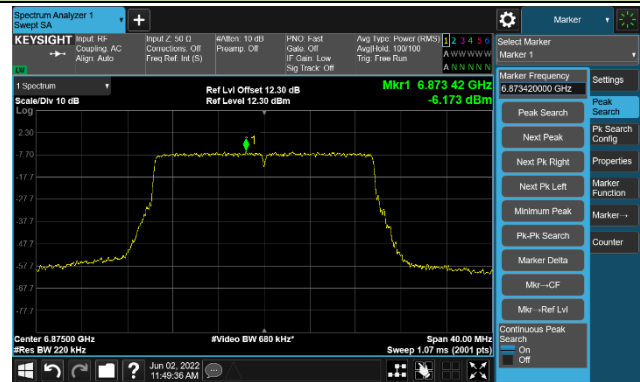

The Reference Level

The Mask Data

Channel 113 (6515MHz)

The Reference Level

The Mask Data

802.11ax-HE20

Channel 117 (6535MHz)

The Reference Level

The Mask Data

Channel 157 (6715MHz)

The Reference Level

The Mask Data

Channel 181 (6855MHz)

The Reference Level

The Mask Data

802.11ax-HE20

Channel 185 (6875MHz)

The Reference Level

The Mask Data

Channel 189 (6895MHz)

The Reference Level

The Mask Data

Channel 213 (7015MHz)

The Reference Level