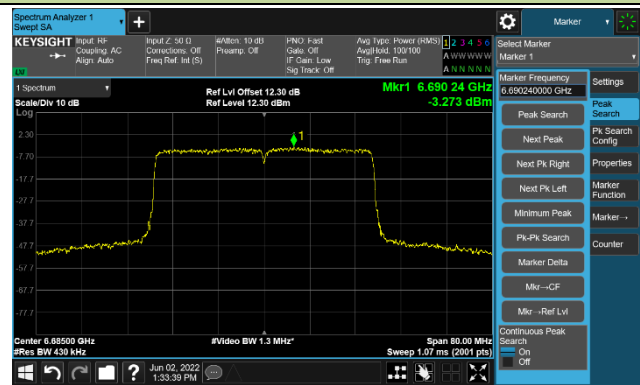

Channel 91 (6405MHz)

The Reference Level

The Mask Data

802.11ax-HE40

Channel 99 (6445MHz)

The Reference Level

The Mask Data

Channel 107 (6485MHz)

The Reference Level

The Mask Data

Channel 115 (6525MHz)

The Reference Level

The Mask Data

802.11ax-HE40

Channel 123 (6565MHz)

The Reference Level

The Mask Data

Channel 147 (6685MHz)

The Reference Level

The Mask Data

Channel 179 (6845MHz)

The Reference Level

The Mask Data

802.11ax-HE40

Channel 187 (6885MHz)

The Reference Level

The Mask Data

Channel 195 (6925MHz)

The Reference Level

The Mask Data

Channel 211 (7005MHz)

The Reference Level