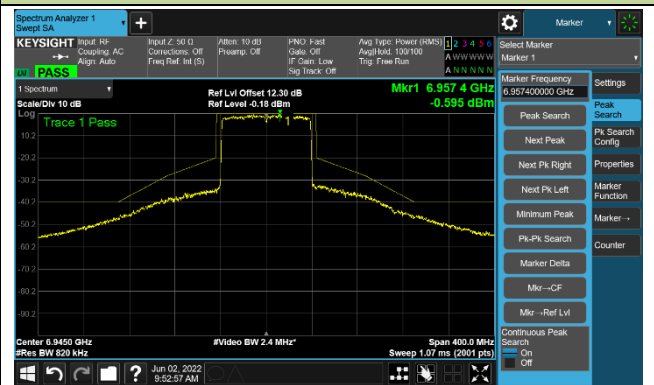

802.11ax-HE80

Channel 151 (6705MHz)

The Reference Level

The Mask Data

Channel 183 (6865MHz)

The Reference Level

The Mask Data

Channel 199 (6945MHz)

The Reference Level

The Mask Data

802.11ax-HE80

Channel 215 (7025MHz)

The Reference Level

The Mask Data

802.11ax-HE160

Channel 15 (6025MHz)

The Reference Level

The Mask Data

Channel 47 (6185MHz)

The Reference Level

The Mask Data

Channel 79 (6345MHz)

The Reference Level

The Mask Data

The Reference Level

The Mask Data

802.11ax-HE160

Channel 207 (6985MHz)

The Reference Level

The Mask Data

Test Site	SIP-TR1	Test Engineer	Nandy Zhang
Test Date	2022/06/02	Test Mode	Nss=2
Test Antenna	Akoustic Filter- Ant 0		