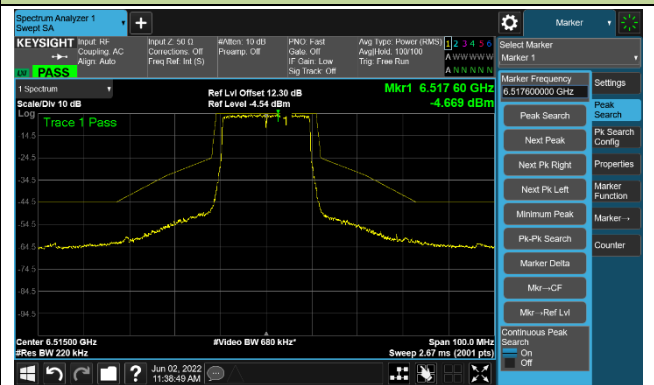

**802.11ax-HE20**  
**Channel 01 (5955MHz)**

**Channel 49 (6195MHz)**

**Channel 93 (6415MHz)**

802.11ax-HE20

Channel 97 (6435MHz)

The Reference Level

The Mask Data

Channel 105 (6475MHz)

The Reference Level

The Mask Data

Channel 113 (6515MHz)

The Reference Level

The Mask Data

802.11ax-HE20

Channel 117 (6535MHz)

The Reference Level

The Mask Data

Channel 157 (6715MHz)

The Reference Level

The Mask Data

Channel 181 (6855MHz)

The Reference Level

The Mask Data

802.11ax-HE20

Channel 185 (6875MHz)

The Reference Level

The Mask Data

Channel 189 (6895MHz)

The Reference Level

The Mask Data

Channel 213 (7015MHz)

The Reference Level