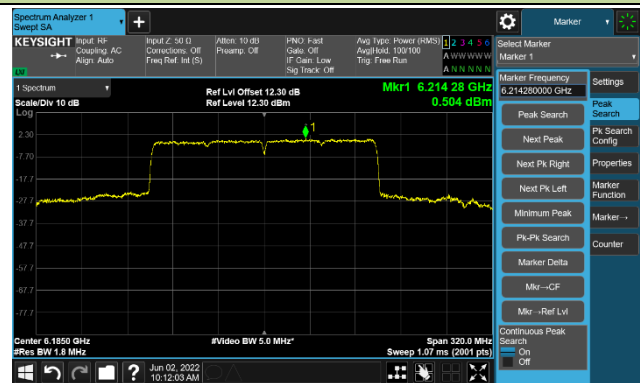

The Reference Level

The Mask Data

802.11ax-HE80

Channel 215 (7025MHz)

The Reference Level

The Mask Data

802.11ax-HE160

Channel 15 (6025MHz)

The Reference Level

The Mask Data

Channel 47 (6185MHz)

The Reference Level

The Mask Data

Channel 79 (6345MHz)

The Reference Level

The Mask Data

802.11ax-HE160

Channel 111 (6505MHz)

The Reference Level

The Mask Data

Channel 143 (6665MHz)

The Reference Level

The Mask Data

Channel 175 (6825MHz)

The Reference Level

The Mask Data

802.11ax-HE160

Channel 207 (6985MHz)

The Reference Level

The Mask Data

Test Site	SIP-TR1	Test Engineer	Nandy Zhang
Test Date	2022/06/02	Test Mode	Nss=2
Test Antenna	Akoustic Filter- Ant 0		