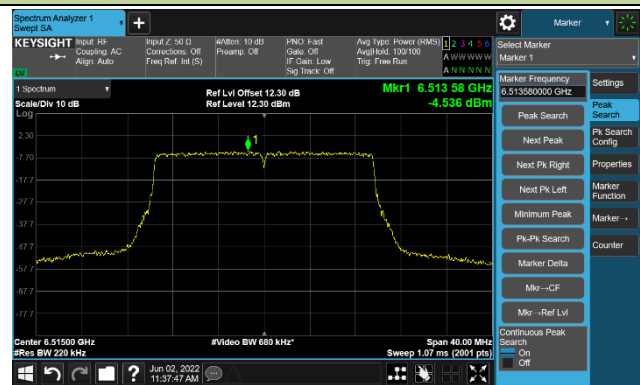

**802.11ax-HE20**  
**Channel 01 (5955MHz)**

**Channel 49 (6195MHz)**

**Channel 93 (6415MHz)**

802.11ax-HE20

Channel 97 (6435MHz)

The Reference Level

The Mask Data

Channel 105 (6475MHz)

The Reference Level

The Mask Data

Channel 113 (6515MHz)

The Reference Level

The Mask Data

802.11ax-HE20

Channel 117 (6535MHz)

The Reference Level

The Mask Data

Channel 157 (6715MHz)

The Reference Level

The Mask Data

Channel 181 (6855MHz)

The Reference Level

The Mask Data

802.11ax-HE20

Channel 185 (6875MHz)

The Reference Level

The Mask Data

Channel 189 (6895MHz)

The Reference Level

The Mask Data

Channel 213 (7015MHz)

The Reference Level