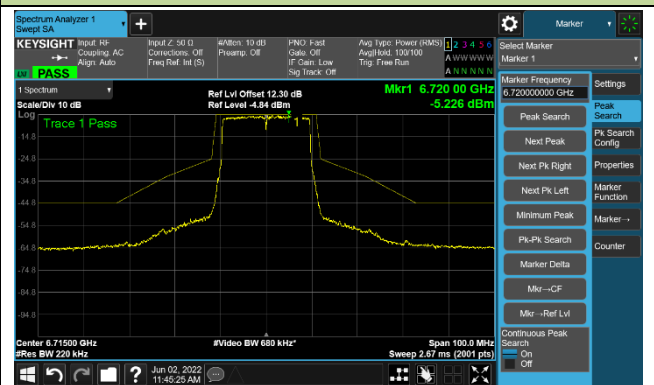

The Reference Level

The Mask Data

Channel 113 (6515MHz)

The Reference Level

The Mask Data

802.11ax-HE20

Channel 117 (6535MHz)

The Reference Level

The Mask Data

Channel 157 (6715MHz)

The Reference Level

The Mask Data

Channel 181 (6855MHz)

The Reference Level

The Mask Data

802.11ax-HE20

Channel 185 (6875MHz)

The Reference Level

The Mask Data

Channel 189 (6895MHz)

The Reference Level

The Mask Data

Channel 213 (7015MHz)

The Reference Level

The Mask Data

802.11ax-HE40

Channel 03 (5965MHz)

The Reference Level

The Mask Data

Channel 51 (6205MHz)

The Reference Level

The Mask Data