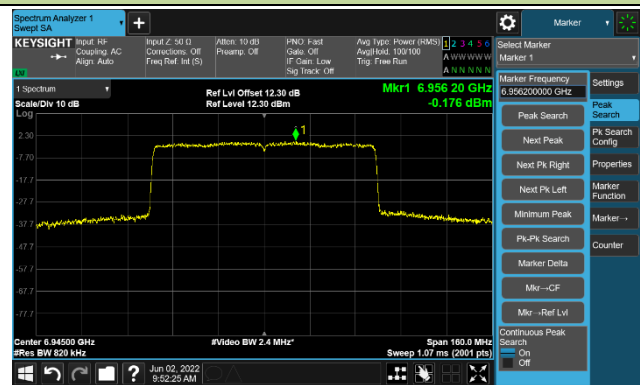

802.11ax-HE80

Channel 151 (6705MHz)

The Reference Level

The Mask Data

Channel 183 (6865MHz)

The Reference Level

The Mask Data

Channel 199 (6945MHz)

The Reference Level

The Mask Data

802.11ax-HE80

Channel 215 (7025MHz)

The Reference Level

The Mask Data

802.11ax-HE160

Channel 15 (6025MHz)

The Reference Level

The Mask Data

Channel 47 (6185MHz)

The Reference Level

The Mask Data

Channel 79 (6345MHz)

The Reference Level

The Mask Data

The Reference Level

The Mask Data

802.11ax-HE160

Channel 207 (6985MHz)

The Reference Level

The Mask Data

Test Site	SIP-TR1	Test Engineer	Nandy Zhang
Test Date	2022/06/02	Test Mode	Nss=2
Test Antenna	Akoustic Filter- Ant 0		