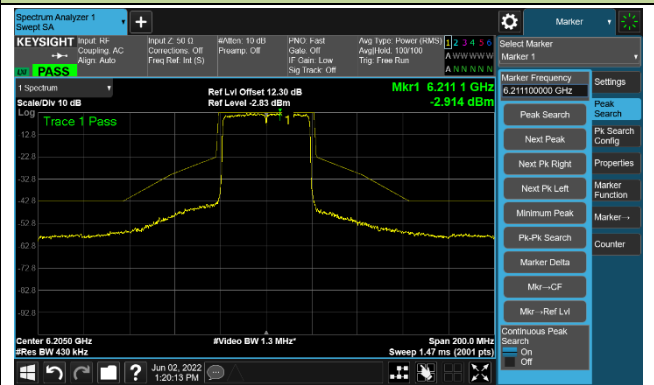

Channel 185 (6875MHz)

The Reference Level

The Mask Data

Channel 189 (6895MHz)

The Reference Level

The Mask Data

Channel 213 (7015MHz)

The Reference Level

The Mask Data

802.11ax-HE40

Channel 03 (5965MHz)

The Reference Level

The Mask Data

Channel 51 (6205MHz)

The Reference Level

The Mask Data

Channel 91 (6405MHz)

The Reference Level

The Mask Data

802.11ax-HE40

Channel 99 (6445MHz)

The Reference Level

The Mask Data

Channel 107 (6485MHz)

The Reference Level

The Mask Data

Channel 115 (6525MHz)

The Reference Level

The Mask Data

802.11ax-HE40

Channel 123 (6565MHz)

The Reference Level