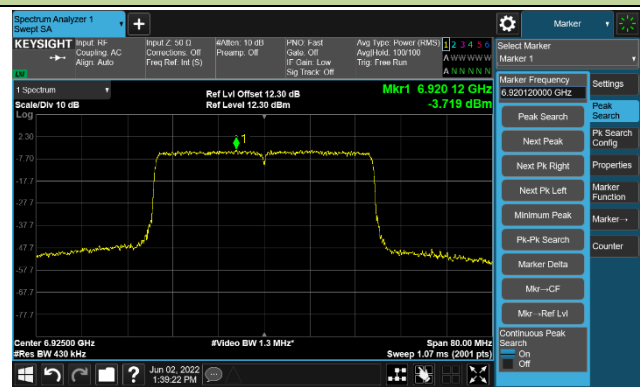

The Mask Data

Channel 147 (6685MHz)

The Reference Level

The Mask Data

Channel 179 (6845MHz)

The Reference Level

The Mask Data

802.11ax-HE40

Channel 187 (6885MHz)

The Reference Level

The Mask Data

Channel 195 (6925MHz)

The Reference Level

The Mask Data

Channel 211 (7005MHz)

The Reference Level

The Mask Data