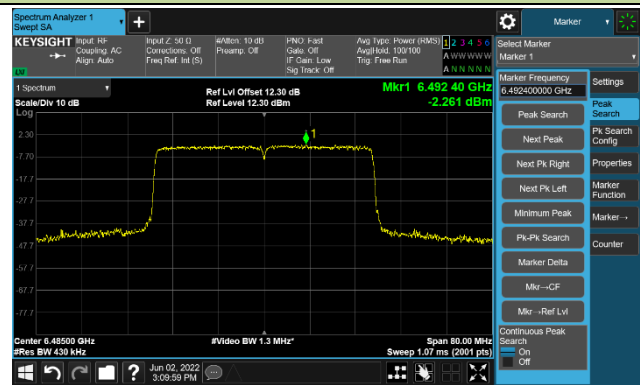

Channel 91 (6405MHz)

The Reference Level

The Mask Data

802.11ax-HE40

Channel 99 (6445MHz)

The Reference Level

The Mask Data

Channel 107 (6485MHz)

The Reference Level

The Mask Data

Channel 115 (6525MHz)

The Reference Level

The Mask Data

802.11ax-HE40

Channel 123 (6565MHz)

The Reference Level

The Mask Data

Channel 147 (6685MHz)

The Reference Level

The Mask Data

Channel 179 (6845MHz)

The Reference Level

The Mask Data

802.11ax-HE40