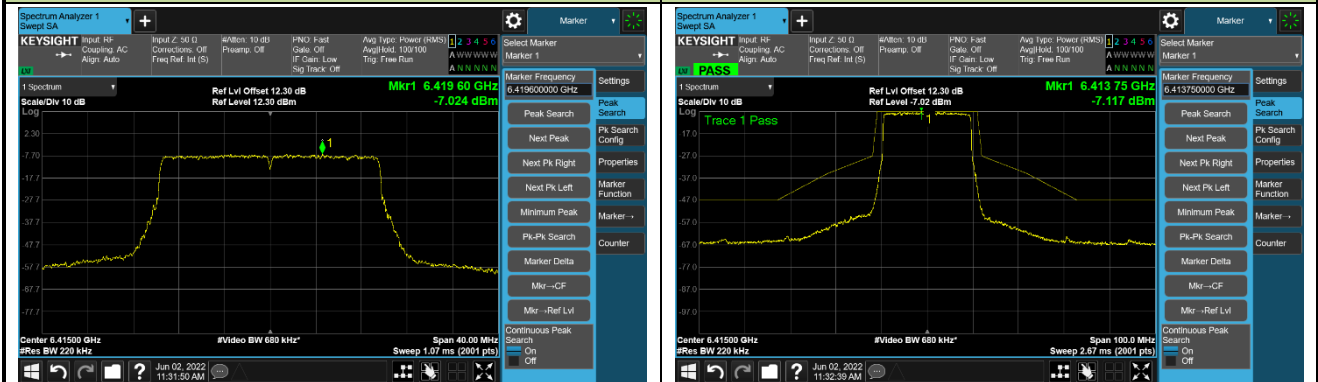

802.11ax-HE160

Channel 111 (6505MHz)

The Reference Level

The Mask Data

Channel 143 (6665MHz)

The Reference Level

The Mask Data

Channel 175 (6825MHz)

The Reference Level

The Mask Data

802.11ax-HE160

Channel 207 (6985MHz)

The Reference Level

The Mask Data

Test Site	SIP-TR1	Test Engineer	Nandy Zhang
Test Date	2022/06/02	Test Mode	Nss=2
Test Antenna	Akoustic Filter- Ant 0		

**802.11ax-HE20**  
**Channel 01 (5955MHz)**

**Channel 49 (6195MHz)**

**Channel 93 (6415MHz)**

802.11ax-HE20

Channel 97 (6435MHz)

The Reference Level

The Mask Data

Channel 105 (6475MHz)

The Reference Level

The Mask Data

Channel 113 (6515MHz)

The Reference Level

The Mask Data

802.11ax-HE20

Channel 117 (6535MHz)

The Reference Level