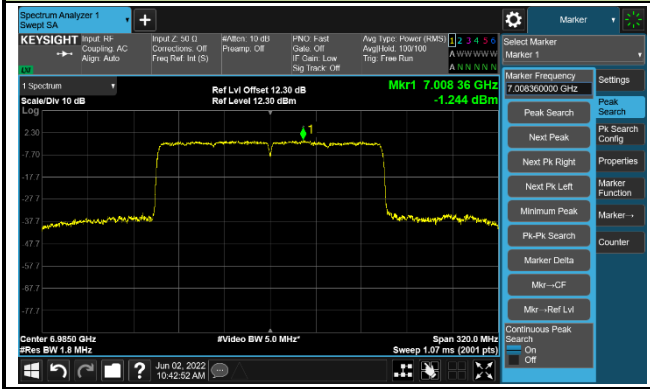

802.11ax-HE160

Channel 111 (6505MHz)

The Reference Level

The Mask Data

Channel 143 (6665MHz)

The Reference Level

The Mask Data

Channel 175 (6825MHz)

The Reference Level

The Mask Data

802.11ax-HE160

Channel 207 (6985MHz)

The Reference Level

The Mask Data

Test Site	SIP-TR1	Test Engineer	Nandy Zhang
Test Date	2022/06/02	Test Mode	Nss=2
Test Antenna	Akoustic Filter- Ant 0		

**802.11ax-HE20**  
**Channel 01 (5955MHz)**

**Channel 49 (6195MHz)**

**Channel 93 (6415MHz)**

802.11ax-HE20

Channel 97 (6435MHz)

The Reference Level

The Mask Data

Channel 105 (6475MHz)

The Reference Level

The Mask Data

Channel 113 (6515MHz)

The Reference Level

The Mask Data

802.11ax-HE20

Channel 117 (6535MHz)

The Reference Level