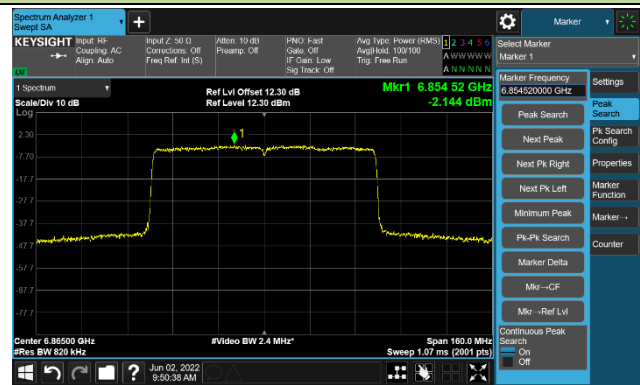

802.11ax-HE80

Channel 151 (6705MHz)

The Reference Level

The Mask Data

Channel 183 (6865MHz)

The Reference Level

The Mask Data

Channel 199 (6945MHz)

The Reference Level

The Mask Data

802.11ax-HE80

Channel 215 (7025MHz)

The Reference Level

The Mask Data

802.11ax-HE160

Channel 15 (6025MHz)

The Reference Level

The Mask Data

Channel 47 (6185MHz)

The Reference Level

The Mask Data

Channel 79 (6345MHz)

The Reference Level

The Mask Data

The Reference Level

The Mask Data

802.11ax-HE160

Channel 207 (6985MHz)

The Reference Level

The Mask Data

Test Site	SIP-TR1	Test Engineer	Nandy Zhang
Test Date	2022/06/02	Test Mode	Nss=2
Test Antenna	Akoustic Filter- Ant 0		