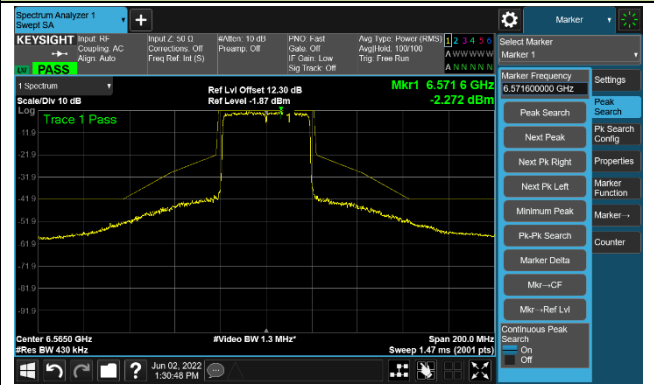

Channel 91 (6405MHz)

The Reference Level

The Mask Data

802.11ax-HE40

Channel 99 (6445MHz)

The Reference Level

The Mask Data

Channel 107 (6485MHz)

The Reference Level

The Mask Data

Channel 115 (6525MHz)

The Reference Level

The Mask Data

802.11ax-HE40

Channel 123 (6565MHz)

The Reference Level

The Mask Data

Channel 147 (6685MHz)

The Reference Level

The Mask Data

Channel 179 (6845MHz)

The Reference Level

The Mask Data

802.11ax-HE40

Channel 187 (6885MHz)

The Reference Level

The Mask Data

Channel 195 (6925MHz)

The Reference Level

The Mask Data

Channel 211 (7005MHz)

The Reference Level