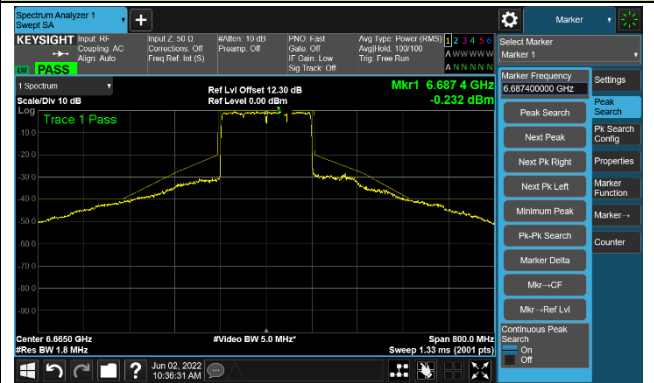

The Reference Level

The Mask Data

Channel 47 (6185MHz)

The Reference Level

The Mask Data

Channel 79 (6345MHz)

The Reference Level

The Mask Data

802.11ax-HE160

Channel 111 (6505MHz)

The Reference Level

The Mask Data

Channel 143 (6665MHz)

The Reference Level

The Mask Data

Channel 175 (6825MHz)

The Reference Level

The Mask Data

802.11ax-HE160

Channel 207 (6985MHz)

The Reference Level

The Mask Data

Test Site	SIP-TR1	Test Engineer	Nandy Zhang
Test Date	2022/06/02	Test Mode	Nss=2
Test Antenna	Akoustic Filter- Ant 0		

**802.11ax-HE20**  
**Channel 01 (5955MHz)**

**Channel 49 (6195MHz)**

**Channel 93 (6415MHz)**

802.11ax-HE20

Channel 97 (6435MHz)

The Reference Level

The Mask Data

Channel 105 (6475MHz)