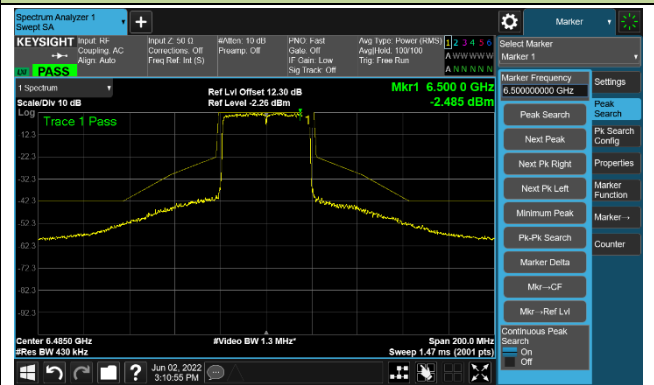

The Mask Data

802.11ax-HE40

Channel 03 (5965MHz)

The Reference Level

The Mask Data

Channel 51 (6205MHz)

The Reference Level

The Mask Data

Channel 91 (6405MHz)

The Reference Level

The Mask Data

802.11ax-HE40

Channel 99 (6445MHz)

The Reference Level

The Mask Data

Channel 107 (6485MHz)

The Reference Level

The Mask Data

Channel 115 (6525MHz)

The Reference Level

The Mask Data

802.11ax-HE40

Channel 123 (6565MHz)

The Reference Level

The Mask Data

Channel 147 (6685MHz)

The Reference Level

The Mask Data

Channel 179 (6845MHz)

The Reference Level

The Mask Data

802.11ax-HE40