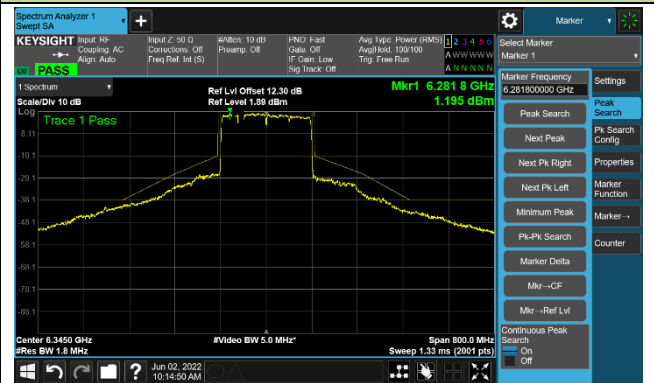

The Reference Level

The Mask Data

802.11ax-HE80

Channel 215 (7025MHz)

The Reference Level

The Mask Data

802.11ax-HE160

Channel 15 (6025MHz)

The Reference Level

The Mask Data

Channel 47 (6185MHz)

The Reference Level

The Mask Data

Channel 79 (6345MHz)

The Reference Level

The Mask Data

802.11ax-HE160

Channel 111 (6505MHz)

The Reference Level

The Mask Data

Channel 143 (6665MHz)

The Reference Level

The Mask Data

Channel 175 (6825MHz)

The Reference Level

The Mask Data

802.11ax-HE160

Channel 207 (6985MHz)

The Reference Level

The Mask Data

Test Site	SIP-TR1	Test Engineer	Nandy Zhang
Test Date	2022/06/02	Test Mode	Nss=2
Test Antenna	Akoustic Filter- Ant 0		