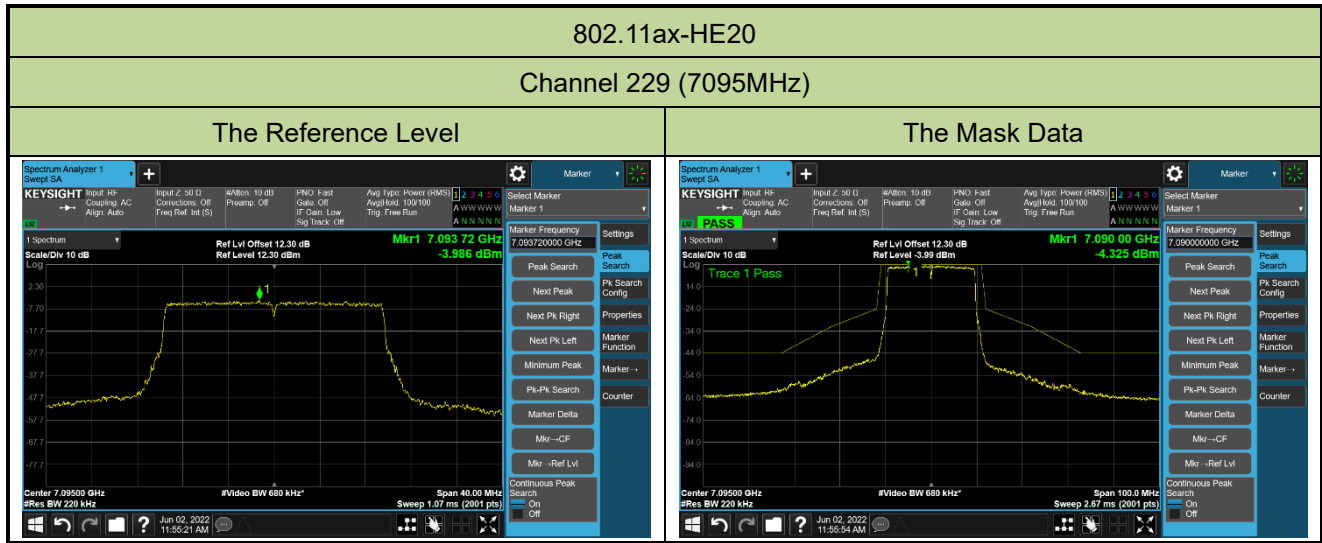

The Mask Data

Channel 157 (6715MHz)

The Reference Level

The Mask Data

Channel 181 (6855MHz)

The Reference Level

The Mask Data

802.11ax-HE20

Channel 185 (6875MHz)

The Reference Level

The Mask Data

Channel 189 (6895MHz)

The Reference Level

The Mask Data

Channel 213 (7015MHz)

The Reference Level

The Mask Data

802.11ax-HE40

Channel 03 (5965MHz)

The Reference Level

The Mask Data

Channel 51 (6205MHz)

The Reference Level

The Mask Data

Channel 91 (6405MHz)

The Reference Level

The Mask Data

802.11ax-HE40

Channel 99 (6445MHz)

The Reference Level

The Mask Data

Channel 107 (6485MHz)