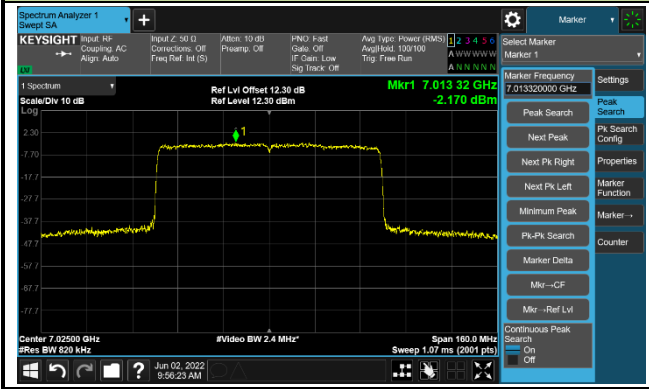

The Reference Level

The Mask Data

802.11ax-HE80

Channel 215 (7025MHz)

The Reference Level

The Mask Data

802.11ax-HE160

Channel 15 (6025MHz)

The Reference Level

The Mask Data

Channel 47 (6185MHz)

The Reference Level

The Mask Data

Channel 79 (6345MHz)

The Reference Level

The Mask Data

802.11ax-HE160

Channel 111 (6505MHz)

The Reference Level

The Mask Data

Channel 143 (6665MHz)

The Reference Level

The Mask Data

Channel 175 (6825MHz)

The Reference Level

The Mask Data

802.11ax-HE160

Channel 207 (6985MHz)

The Reference Level

The Mask Data

Test Site	SIP-TR1	Test Engineer	Nandy Zhang
Test Date	2022/06/02	Test Mode	Nss=2
Test Antenna	Akoustic Filter- Ant 0		