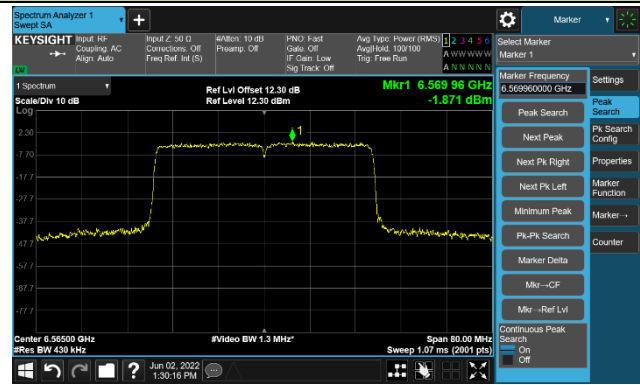

Channel 91 (6405MHz)

The Reference Level

The Mask Data

802.11ax-HE40

Channel 99 (6445MHz)

The Reference Level

The Mask Data

Channel 107 (6485MHz)

The Reference Level

The Mask Data

Channel 115 (6525MHz)

The Reference Level

The Mask Data

802.11ax-HE40

Channel 123 (6565MHz)

The Reference Level

The Mask Data

Channel 147 (6685MHz)

The Reference Level

The Mask Data

Channel 179 (6845MHz)

The Reference Level

The Mask Data

802.11ax-HE40

Channel 187 (6885MHz)

The Reference Level

The Mask Data

Channel 195 (6925MHz)

The Reference Level

The Mask Data

Channel 211 (7005MHz)

The Reference Level