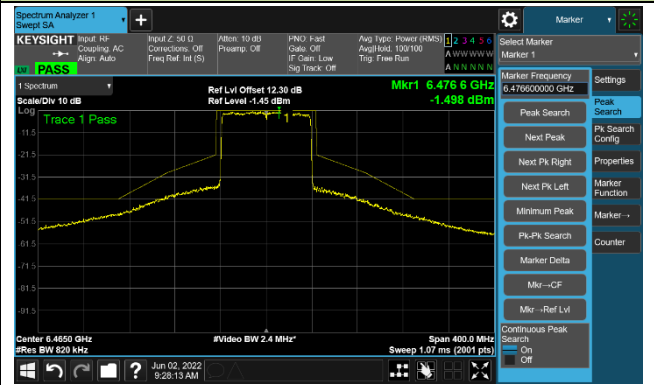

Channel 187 (6885MHz)

The Reference Level

The Mask Data

Channel 195 (6925MHz)

The Reference Level

The Mask Data

Channel 211 (7005MHz)

The Reference Level

The Mask Data

802.11ax-HE80

Channel 07 (5985MHz)

The Reference Level

The Mask Data

Channel 55 (6225MHz)

The Reference Level

The Mask Data

Channel 87 (6385MHz)

The Reference Level

The Mask Data

802.11ax-HE80

Channel 103 (6465MHz)

The Reference Level

The Mask Data

Channel 119 (6545MHz)

The Reference Level

The Mask Data

Channel 135 (6625MHz)

The Reference Level

The Mask Data