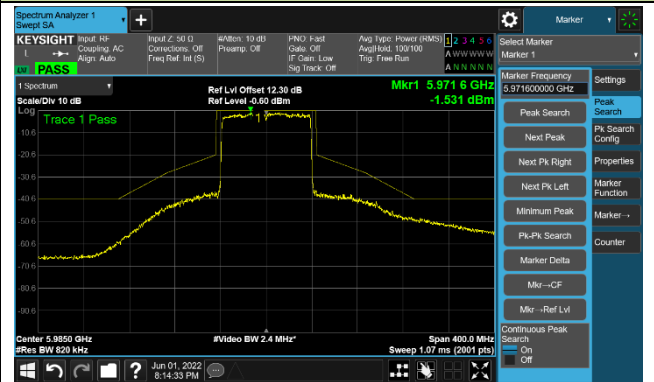

Channel 187 (6885MHz)

The Reference Level

The Mask Data

Channel 195 (6925MHz)

The Reference Level

The Mask Data

Channel 211 (7005MHz)

The Reference Level

The Mask Data

802.11ax-HE80

Channel 07 (5985MHz)

The Reference Level

The Mask Data

Channel 55 (6225MHz)

The Reference Level

The Mask Data

Channel 87 (6385MHz)

The Reference Level

The Mask Data

802.11ax-HE80

Channel 103 (6465MHz)

The Reference Level

The Mask Data

Channel 119 (6545MHz)

The Reference Level

The Mask Data

Channel 135 (6625MHz)

The Reference Level

The Mask Data