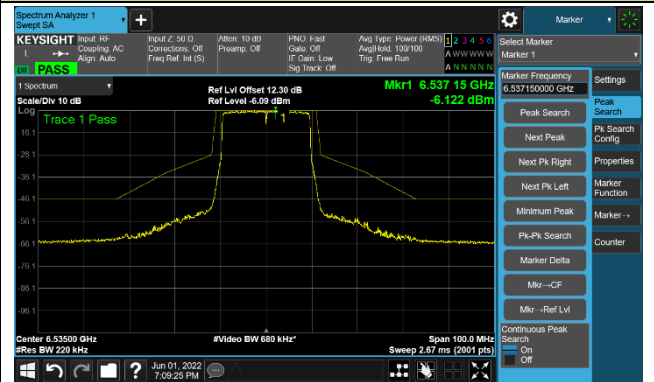

802.11ax-HE20
Channel 01 (5955MHz)

Channel 49 (6195MHz)

Channel 93 (6415MHz)

802.11ax-HE20

Channel 97 (6435MHz)

The Reference Level

The Mask Data

Channel 105 (6475MHz)

The Reference Level

The Mask Data

Channel 113 (6515MHz)

The Reference Level

The Mask Data

802.11ax-HE20

Channel 117 (6535MHz)

The Reference Level

The Mask Data

Channel 157 (6715MHz)

The Reference Level

The Mask Data

Channel 181 (6855MHz)

The Reference Level

The Mask Data

802.11ax-HE20

Channel 185 (6875MHz)

The Reference Level

The Mask Data

Channel 189 (6895MHz)

The Reference Level

The Mask Data

Channel 213 (7015MHz)

The Reference Level