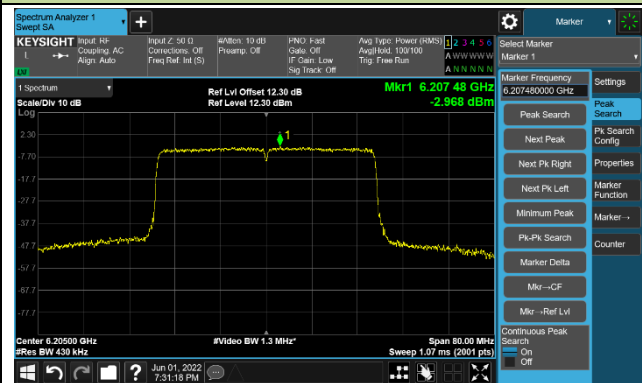

Channel 185 (6875MHz)

The Reference Level

The Mask Data

Channel 189 (6895MHz)

The Reference Level

The Mask Data

Channel 213 (7015MHz)

The Reference Level

The Mask Data

802.11ax-HE40

Channel 03 (5965MHz)

The Reference Level

The Mask Data

Channel 51 (6205MHz)

The Reference Level

The Mask Data

Channel 91 (6405MHz)

The Reference Level

The Mask Data

802.11ax-HE40

Channel 99 (6445MHz)

The Reference Level

The Mask Data

Channel 107 (6485MHz)