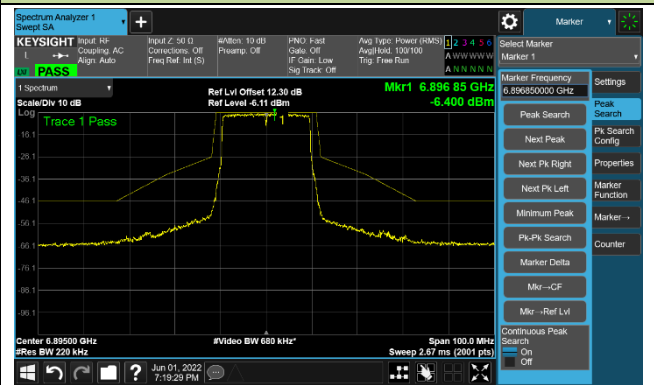

The Mask Data

Channel 157 (6715MHz)

The Reference Level

The Mask Data

Channel 181 (6855MHz)

The Reference Level

The Mask Data

802.11ax-HE20

Channel 185 (6875MHz)

The Reference Level

The Mask Data

Channel 189 (6895MHz)

The Reference Level

The Mask Data

Channel 213 (7015MHz)

The Reference Level

The Mask Data

802.11ax-HE40

Channel 03 (5965MHz)

The Reference Level

The Mask Data

Channel 51 (6205MHz)

The Reference Level

The Mask Data

Channel 91 (6405MHz)

The Reference Level

The Mask Data

802.11ax-HE40

Channel 99 (6445MHz)

The Reference Level

The Mask Data

Channel 107 (6485MHz)