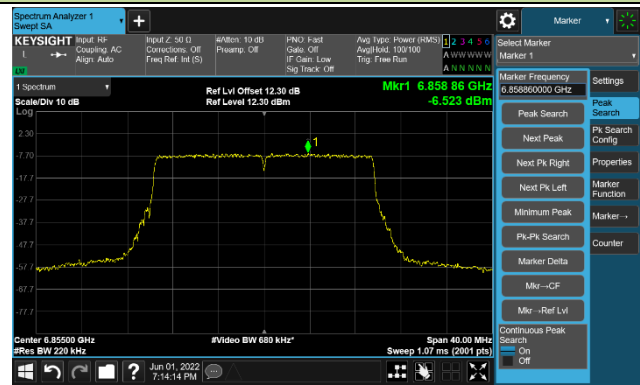

The Reference Level

The Mask Data

Channel 113 (6515MHz)

The Reference Level

The Mask Data

802.11ax-HE20

Channel 117 (6535MHz)

The Reference Level

The Mask Data

Channel 157 (6715MHz)

The Reference Level

The Mask Data

Channel 181 (6855MHz)

The Reference Level

The Mask Data

802.11ax-HE20

Channel 185 (6875MHz)

The Reference Level

The Mask Data

Channel 189 (6895MHz)

The Reference Level

The Mask Data

Channel 213 (7015MHz)

The Reference Level