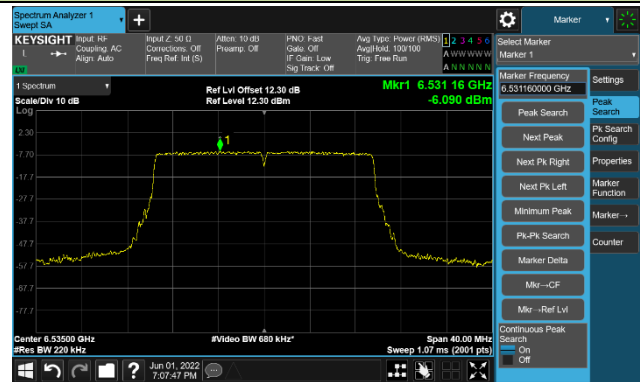

The Reference Level

The Mask Data

802.11ax-HE160

Channel 207 (6985MHz)

The Reference Level

The Mask Data

Test Site	SIP-TR1	Test Engineer	Nandy Zhang
Test Date	2022/06/01~2022/06/02	Test Mode	Nss=1
Test Port	Akoustic Filter- Ant 1		

The Reference Level

The Mask Data

Channel 113 (6515MHz)

The Reference Level

The Mask Data

802.11ax-HE20

Channel 117 (6535MHz)

The Reference Level

The Mask Data

Channel 157 (6715MHz)

The Reference Level

The Mask Data

Channel 181 (6855MHz)

The Reference Level

The Mask Data

802.11ax-HE20

Channel 185 (6875MHz)

The Reference Level

The Mask Data

Channel 189 (6895MHz)

The Reference Level

The Mask Data

Channel 213 (7015MHz)

The Reference Level