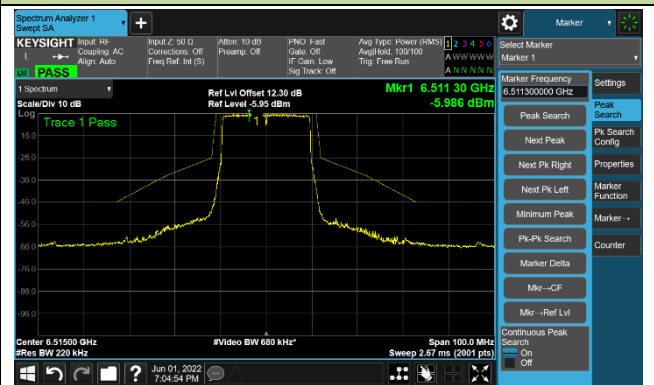

802.11ax-HE20
Channel 01 (5955MHz)

Channel 49 (6195MHz)

Channel 93 (6415MHz)

802.11ax-HE20

Channel 97 (6435MHz)

The Reference Level

The Mask Data

Channel 105 (6475MHz)

The Reference Level

The Mask Data

Channel 113 (6515MHz)

The Reference Level

The Mask Data

802.11ax-HE20

Channel 117 (6535MHz)

The Reference Level

The Mask Data

Channel 157 (6715MHz)

The Reference Level

The Mask Data

Channel 181 (6855MHz)

The Reference Level

The Mask Data

802.11ax-HE20

Channel 185 (6875MHz)

The Reference Level

The Mask Data

Channel 189 (6895MHz)

The Reference Level

The Mask Data

Channel 213 (7015MHz)

The Reference Level