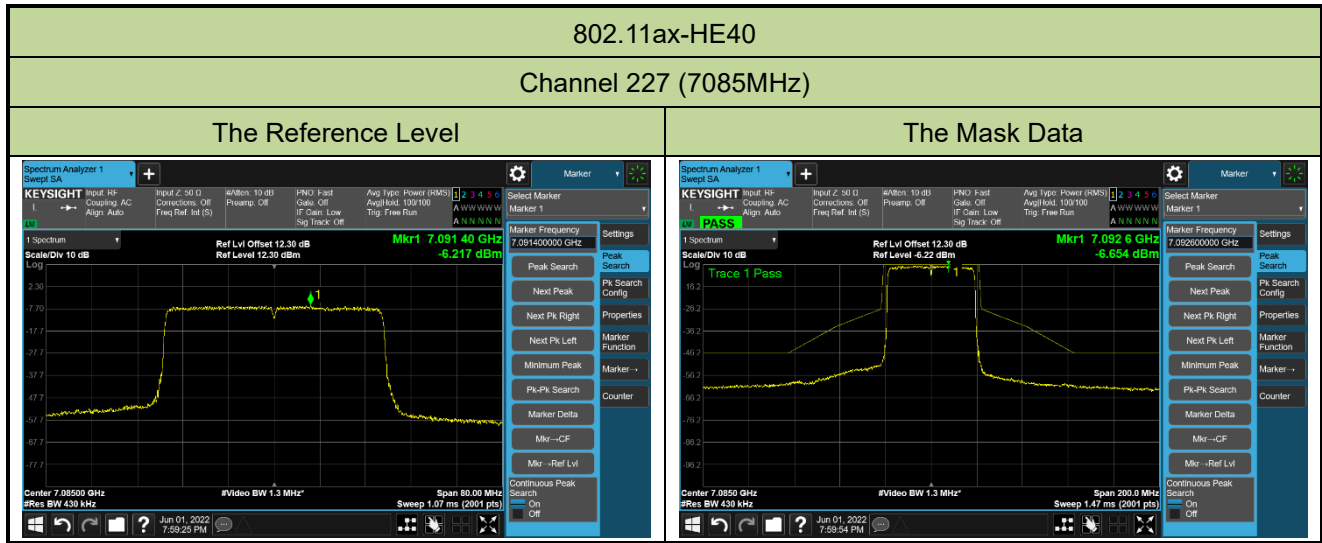

The Mask Data

Channel 147 (6685MHz)

The Reference Level

The Mask Data

Channel 179 (6845MHz)

The Reference Level

The Mask Data

802.11ax-HE40

Channel 187 (6885MHz)

The Reference Level

The Mask Data

Channel 195 (6925MHz)

The Reference Level

The Mask Data

Channel 211 (7005MHz)

The Reference Level

The Mask Data

802.11ax-HE80

Channel 07 (5985MHz)

The Reference Level

The Mask Data

Channel 55 (6225MHz)

The Reference Level

The Mask Data

Channel 87 (6385MHz)

The Reference Level

The Mask Data

802.11ax-HE80

Channel 103 (6465MHz)

The Reference Level

The Mask Data

Channel 119 (6545MHz)