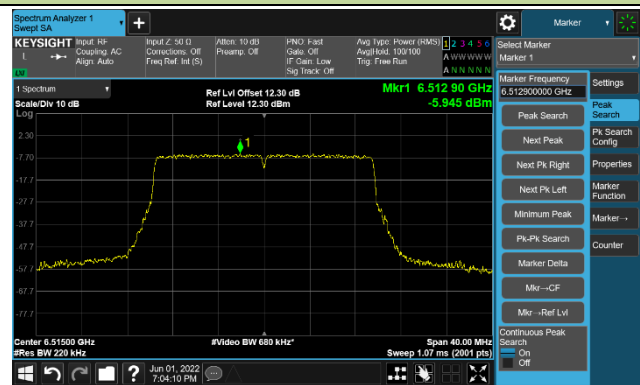

The Reference Level

The Mask Data

802.11ax-HE160

Channel 207 (6985MHz)

The Reference Level

The Mask Data

Test Site	SIP-TR1	Test Engineer	Nandy Zhang
Test Date	2022/06/01~2022/06/02	Test Mode	Nss=1
Test Port	Akoustic Filter- Ant 1		

The Reference Level

The Mask Data

Channel 113 (6515MHz)

The Reference Level

The Mask Data

802.11ax-HE20

Channel 117 (6535MHz)

The Reference Level

The Mask Data

Channel 157 (6715MHz)

The Reference Level

The Mask Data

Channel 181 (6855MHz)

The Reference Level

The Mask Data

802.11ax-HE20

Channel 185 (6875MHz)

The Reference Level

The Mask Data

Channel 189 (6895MHz)

The Reference Level

The Mask Data

Channel 213 (7015MHz)

The Reference Level