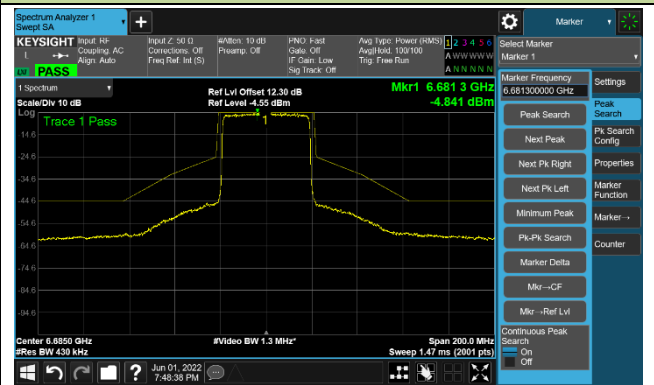

The Reference Level

The Mask Data

Channel 115 (6525MHz)

The Reference Level

The Mask Data

802.11ax-HE40

Channel 123 (6565MHz)

The Reference Level

The Mask Data

Channel 147 (6685MHz)

The Reference Level

The Mask Data

Channel 179 (6845MHz)

The Reference Level

The Mask Data

802.11ax-HE40

Channel 187 (6885MHz)

The Reference Level

The Mask Data

Channel 195 (6925MHz)

The Reference Level

The Mask Data

Channel 211 (7005MHz)

The Reference Level

The Mask Data

802.11ax-HE80

Channel 07 (5985MHz)

The Reference Level

The Mask Data

Channel 55 (6225MHz)

The Reference Level

The Mask Data