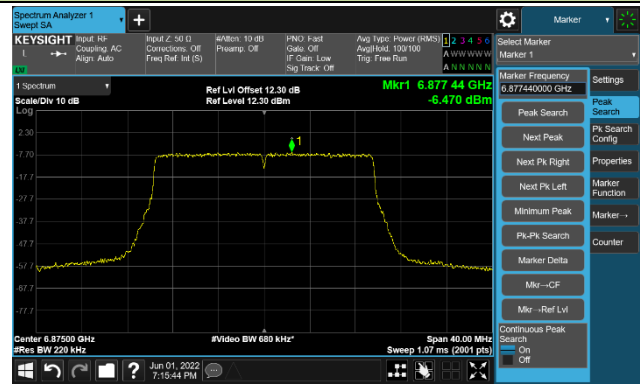

The Reference Level

The Mask Data

Channel 113 (6515MHz)

The Reference Level

The Mask Data

802.11ax-HE20

Channel 117 (6535MHz)

The Reference Level

The Mask Data

Channel 157 (6715MHz)

The Reference Level

The Mask Data

Channel 181 (6855MHz)

The Reference Level

The Mask Data

802.11ax-HE20

Channel 185 (6875MHz)

The Reference Level

The Mask Data

Channel 189 (6895MHz)

The Reference Level

The Mask Data

Channel 213 (7015MHz)

The Reference Level