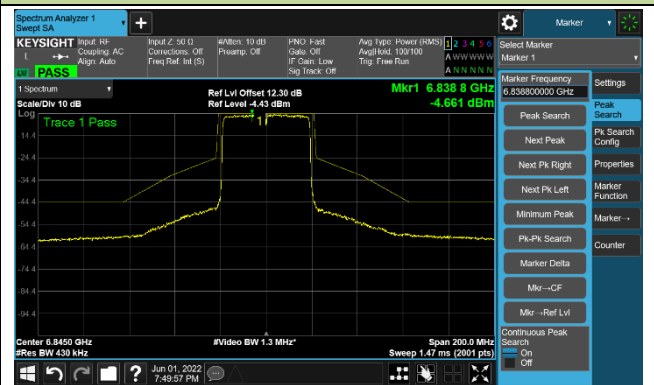

The Reference Level

The Mask Data

Channel 115 (6525MHz)

The Reference Level

The Mask Data

802.11ax-HE40

Channel 123 (6565MHz)

The Reference Level

The Mask Data

Channel 147 (6685MHz)

The Reference Level

The Mask Data

Channel 179 (6845MHz)

The Reference Level

The Mask Data

802.11ax-HE40

Channel 187 (6885MHz)

The Reference Level

The Mask Data

Channel 195 (6925MHz)

The Reference Level

The Mask Data

Channel 211 (7005MHz)

The Reference Level