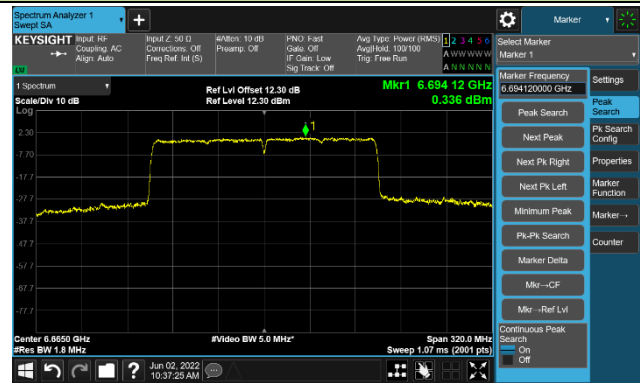

802.11ax-HE160

Channel 111 (6505MHz)

The Reference Level

The Mask Data

Channel 143 (6665MHz)

The Reference Level

The Mask Data

Channel 175 (6825MHz)

The Reference Level

The Mask Data

802.11ax-HE160

Channel 207 (6985MHz)

The Reference Level

The Mask Data

Test Site	SIP-TR1	Test Engineer	Nandy Zhang
Test Date	2022/06/01~2022/06/02	Test Mode	Nss=1
Test Port	Akoustic Filter- Ant 1		