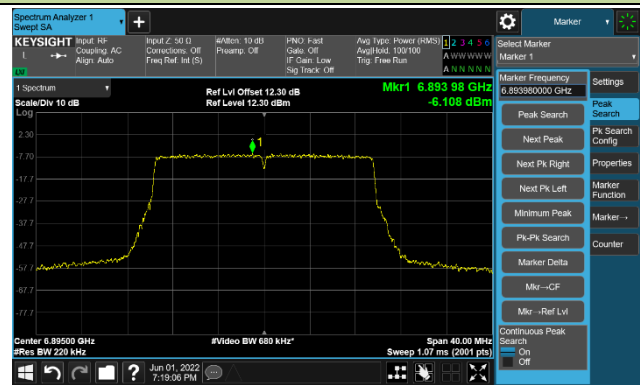

The Mask Data

Channel 157 (6715MHz)

The Reference Level

The Mask Data

Channel 181 (6855MHz)

The Reference Level

The Mask Data

802.11ax-HE20

Channel 185 (6875MHz)

The Reference Level

The Mask Data

Channel 189 (6895MHz)

The Reference Level

The Mask Data

Channel 213 (7015MHz)

The Reference Level

The Mask Data

802.11ax-HE40

Channel 03 (5965MHz)

The Reference Level

The Mask Data

Channel 51 (6205MHz)

The Reference Level

The Mask Data