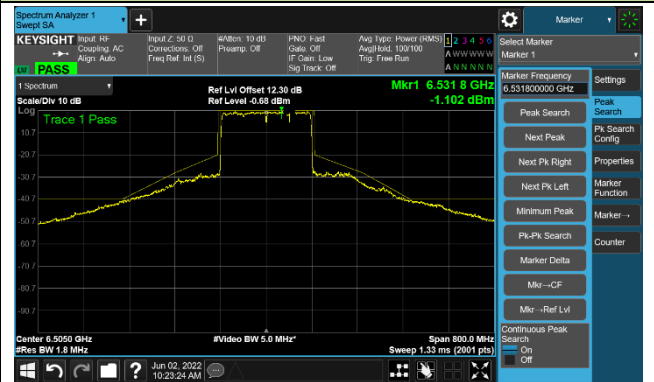

802.11ax-HE160

Channel 111 (6505MHz)

The Reference Level

The Mask Data

Channel 143 (6665MHz)

The Reference Level

The Mask Data

Channel 175 (6825MHz)

The Reference Level

The Mask Data

802.11ax-HE160

Channel 207 (6985MHz)

The Reference Level

The Mask Data

Test Site	SIP-TR1	Test Engineer	Nandy Zhang
Test Date	2022/06/01~2022/06/02	Test Mode	Nss=1
Test Port	Akoustic Filter- Ant 1		

802.11ax-HE20
Channel 01 (5955MHz)

Channel 49 (6195MHz)

Channel 93 (6415MHz)

802.11ax-HE20

Channel 97 (6435MHz)

The Reference Level

The Mask Data

Channel 105 (6475MHz)

The Reference Level

The Mask Data

Channel 113 (6515MHz)

The Reference Level

The Mask Data

802.11ax-HE20

Channel 117 (6535MHz)

The Reference Level