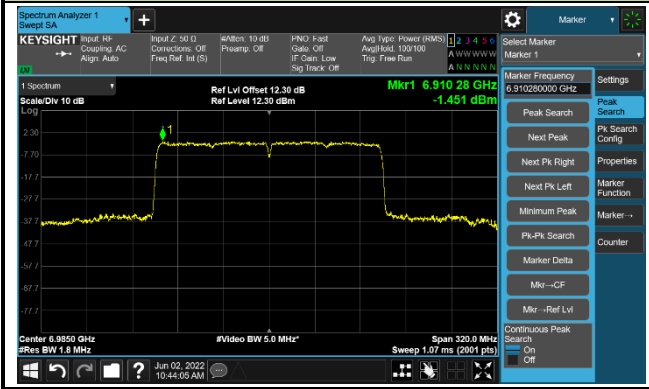

802.11ax-HE160

Channel 111 (6505MHz)

The Reference Level

The Mask Data

Channel 143 (6665MHz)

The Reference Level

The Mask Data

Channel 175 (6825MHz)

The Reference Level

The Mask Data

802.11ax-HE160

Channel 207 (6985MHz)

The Reference Level

The Mask Data

Test Site	SIP-TR1	Test Engineer	Nandy Zhang
Test Date	2022/06/01~2022/06/02	Test Mode	Nss=1
Test Port	Akoustic Filter- Ant 1		

802.11ax-HE20
Channel 01 (5955MHz)

Channel 49 (6195MHz)

Channel 93 (6415MHz)

802.11ax-HE20

Channel 97 (6435MHz)

The Reference Level

The Mask Data

Channel 105 (6475MHz)

The Reference Level

The Mask Data

Channel 113 (6515MHz)

The Reference Level

The Mask Data

802.11ax-HE20

Channel 117 (6535MHz)

The Reference Level