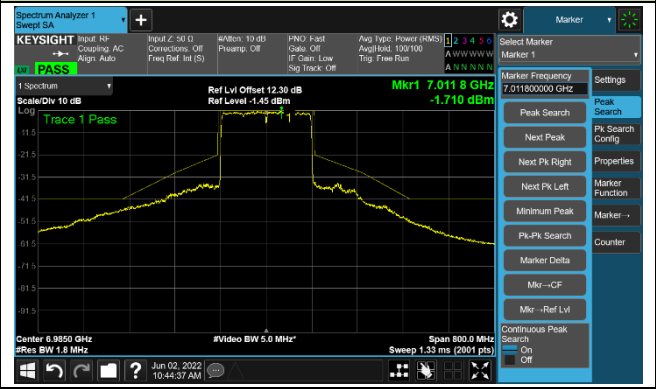

802.11ax-HE160

Channel 111 (6505MHz)

The Reference Level

The Mask Data

Channel 143 (6665MHz)

The Reference Level

The Mask Data

Channel 175 (6825MHz)

The Reference Level

The Mask Data

802.11ax-HE160

Channel 207 (6985MHz)

The Reference Level

The Mask Data

Test Site	SIP-TR1	Test Engineer	Nandy Zhang
Test Date	2022/06/01~2022/06/02	Test Mode	Nss=1
Test Port	Akoustic Filter- Ant 1		

802.11ax-HE20
Channel 01 (5955MHz)

Channel 49 (6195MHz)

Channel 93 (6415MHz)

802.11ax-HE20

Channel 97 (6435MHz)

The Reference Level

The Mask Data

Channel 105 (6475MHz)

The Reference Level

The Mask Data

Channel 113 (6515MHz)

The Reference Level

The Mask Data

802.11ax-HE20

Channel 117 (6535MHz)

The Reference Level