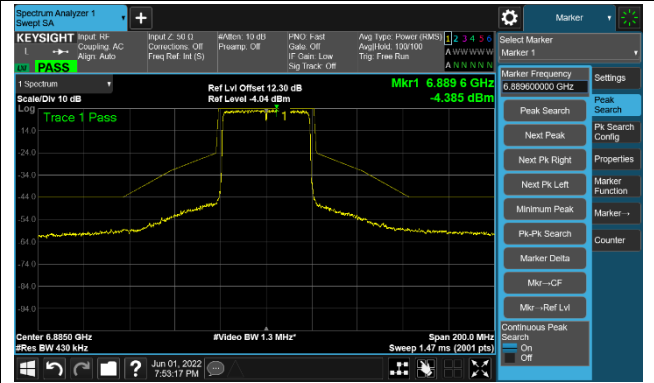

The Reference Level

The Mask Data

Channel 115 (6525MHz)

The Reference Level

The Mask Data

802.11ax-HE40

Channel 123 (6565MHz)

The Reference Level

The Mask Data

Channel 147 (6685MHz)

The Reference Level

The Mask Data

Channel 179 (6845MHz)

The Reference Level

The Mask Data

802.11ax-HE40

Channel 187 (6885MHz)

The Reference Level

The Mask Data

Channel 195 (6925MHz)

The Reference Level

The Mask Data

Channel 211 (7005MHz)

The Reference Level