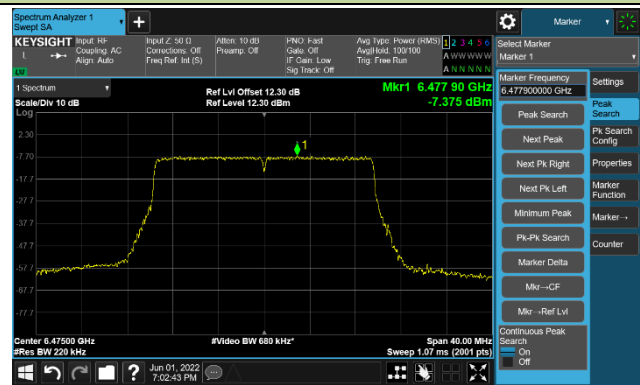

The Reference Level

The Mask Data

802.11ax-HE160

Channel 207 (6985MHz)

The Reference Level

The Mask Data

Test Site	SIP-TR1	Test Engineer	Nandy Zhang
Test Date	2022/06/01~2022/06/02	Test Mode	Nss=1
Test Port	Akoustic Filter- Ant 1		

802.11ax-HE20
Channel 01 (5955MHz)

Channel 49 (6195MHz)

Channel 93 (6415MHz)

802.11ax-HE20

Channel 97 (6435MHz)

The Reference Level

The Mask Data

Channel 105 (6475MHz)

The Reference Level

The Mask Data

Channel 113 (6515MHz)

The Reference Level

The Mask Data

802.11ax-HE20

Channel 117 (6535MHz)

The Reference Level

The Mask Data

Channel 157 (6715MHz)

The Reference Level

The Mask Data

Channel 181 (6855MHz)

The Reference Level

The Mask Data

802.11ax-HE20