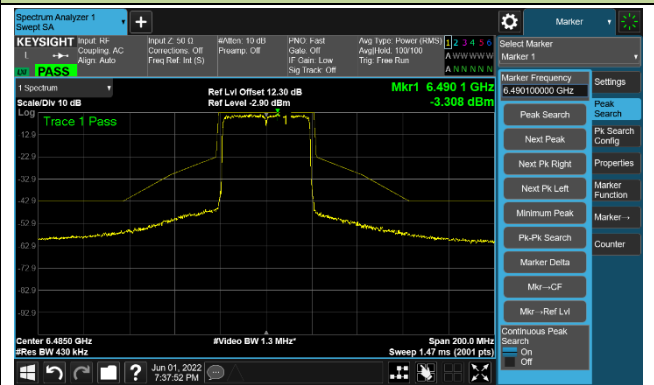

The Mask Data

802.11ax-HE40

Channel 03 (5965MHz)

The Reference Level

The Mask Data

Channel 51 (6205MHz)

The Reference Level

The Mask Data

Channel 91 (6405MHz)

The Reference Level

The Mask Data

802.11ax-HE40

Channel 99 (6445MHz)

The Reference Level

The Mask Data

Channel 107 (6485MHz)

The Reference Level

The Mask Data

Channel 115 (6525MHz)

The Reference Level

The Mask Data

802.11ax-HE40

Channel 123 (6565MHz)

The Reference Level

The Mask Data

Channel 147 (6685MHz)

The Reference Level

The Mask Data

Channel 179 (6845MHz)

The Reference Level

The Mask Data

802.11ax-HE40