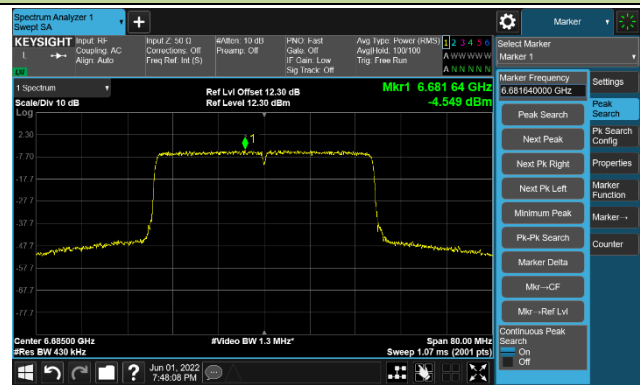

Channel 91 (6405MHz)

The Reference Level

The Mask Data

802.11ax-HE40

Channel 99 (6445MHz)

The Reference Level

The Mask Data

Channel 107 (6485MHz)

The Reference Level

The Mask Data

Channel 115 (6525MHz)

The Reference Level

The Mask Data

802.11ax-HE40

Channel 123 (6565MHz)

The Reference Level

The Mask Data

Channel 147 (6685MHz)

The Reference Level

The Mask Data

Channel 179 (6845MHz)

The Reference Level

The Mask Data

802.11ax-HE40

Channel 187 (6885MHz)

The Reference Level

The Mask Data

Channel 195 (6925MHz)

The Reference Level

The Mask Data

Channel 211 (7005MHz)

The Reference Level