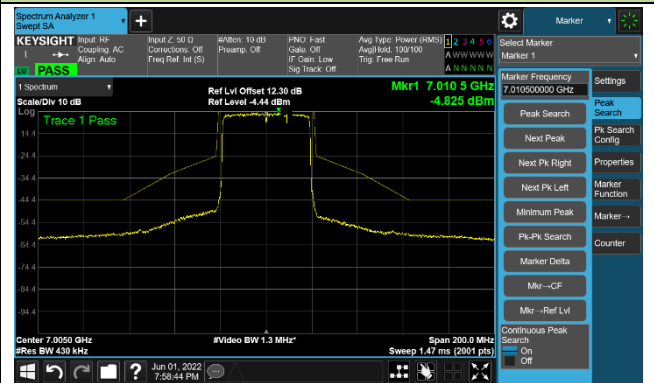

The Mask Data

Channel 147 (6685MHz)

The Reference Level

The Mask Data

Channel 179 (6845MHz)

The Reference Level

The Mask Data

802.11ax-HE40

Channel 187 (6885MHz)

The Reference Level

The Mask Data

Channel 195 (6925MHz)

The Reference Level

The Mask Data

Channel 211 (7005MHz)

The Reference Level

The Mask Data

802.11ax-HE80

Channel 07 (5985MHz)

The Reference Level

The Mask Data

Channel 55 (6225MHz)

The Reference Level

The Mask Data

Channel 87 (6385MHz)

The Reference Level

The Mask Data

802.11ax-HE80

Channel 103 (6465MHz)

The Reference Level

The Mask Data

Channel 119 (6545MHz)