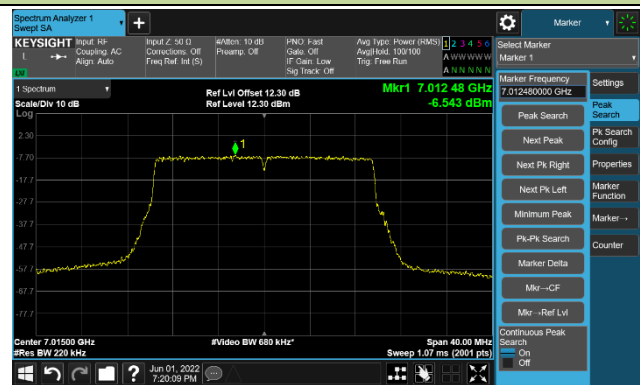

The Mask Data

Channel 157 (6715MHz)

The Reference Level

The Mask Data

Channel 181 (6855MHz)

The Reference Level

The Mask Data

802.11ax-HE20

Channel 185 (6875MHz)

The Reference Level

The Mask Data

Channel 189 (6895MHz)

The Reference Level

The Mask Data

Channel 213 (7015MHz)

The Reference Level

The Mask Data

802.11ax-HE40

Channel 03 (5965MHz)

The Reference Level

The Mask Data

Channel 51 (6205MHz)

The Reference Level

The Mask Data