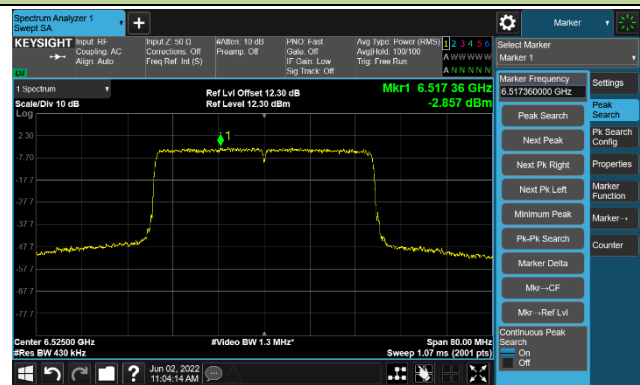

Channel 91 (6405MHz)

The Reference Level

The Mask Data

802.11ax-HE40

Channel 99 (6445MHz)

The Reference Level

The Mask Data

Channel 107 (6485MHz)

The Reference Level

The Mask Data

Channel 115 (6525MHz)

The Reference Level

The Mask Data

802.11ax-HE40

Channel 123 (6565MHz)

The Reference Level

The Mask Data

Channel 147 (6685MHz)

The Reference Level

The Mask Data

Channel 179 (6845MHz)

The Reference Level

The Mask Data

802.11ax-HE40

Channel 187 (6885MHz)

The Reference Level

The Mask Data

Channel 195 (6925MHz)

The Reference Level

The Mask Data

Channel 211 (7005MHz)

The Reference Level