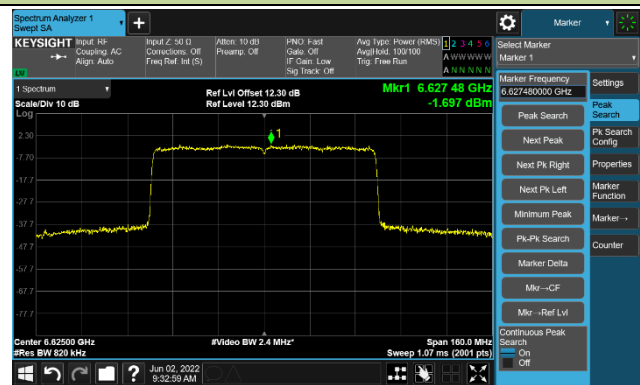

Channel 87 (6385MHz)

The Reference Level

The Mask Data

802.11ax-HE80

Channel 103 (6465MHz)

The Reference Level

The Mask Data

Channel 119 (6545MHz)

The Reference Level

The Mask Data

Channel 135 (6625MHz)

The Reference Level

The Mask Data