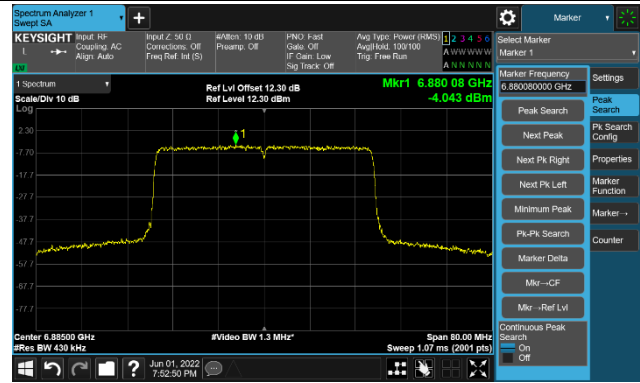

The Reference Level

The Mask Data

Channel 115 (6525MHz)

The Reference Level

The Mask Data

802.11ax-HE40

Channel 123 (6565MHz)

The Reference Level

The Mask Data

Channel 147 (6685MHz)

The Reference Level

The Mask Data

Channel 179 (6845MHz)

The Reference Level

The Mask Data

802.11ax-HE40

Channel 187 (6885MHz)

The Reference Level

The Mask Data

Channel 195 (6925MHz)

The Reference Level

The Mask Data

Channel 211 (7005MHz)

The Reference Level