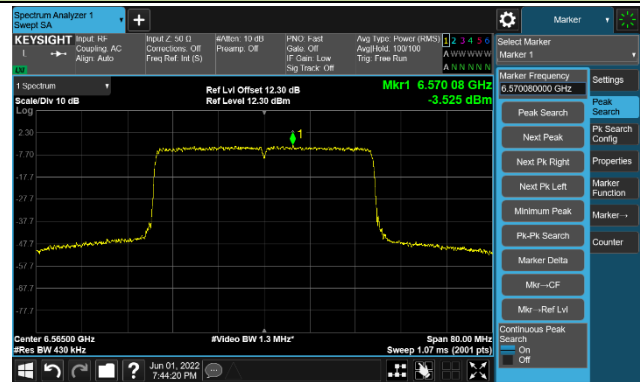

Channel 91 (6405MHz)

The Reference Level

The Mask Data

802.11ax-HE40

Channel 99 (6445MHz)

The Reference Level

The Mask Data

Channel 107 (6485MHz)

The Reference Level

The Mask Data

Channel 115 (6525MHz)

The Reference Level

The Mask Data

802.11ax-HE40

Channel 123 (6565MHz)

The Reference Level

The Mask Data

Channel 147 (6685MHz)

The Reference Level

The Mask Data

Channel 179 (6845MHz)

The Reference Level

The Mask Data

802.11ax-HE40

Channel 187 (6885MHz)

The Reference Level

The Mask Data

Channel 195 (6925MHz)

The Reference Level

The Mask Data

Channel 211 (7005MHz)

The Reference Level