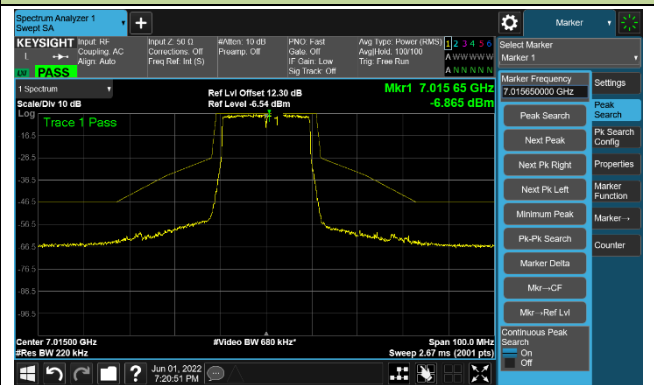

The Mask Data

Channel 157 (6715MHz)

The Reference Level

The Mask Data

Channel 181 (6855MHz)

The Reference Level

The Mask Data

802.11ax-HE20

Channel 185 (6875MHz)

The Reference Level

The Mask Data

Channel 189 (6895MHz)

The Reference Level

The Mask Data

Channel 213 (7015MHz)

The Reference Level

The Mask Data

802.11ax-HE40

Channel 03 (5965MHz)

The Reference Level

The Mask Data

Channel 51 (6205MHz)

The Reference Level

The Mask Data

Channel 91 (6405MHz)

The Reference Level

The Mask Data

802.11ax-HE40

Channel 99 (6445MHz)

The Reference Level

The Mask Data

Channel 107 (6485MHz)