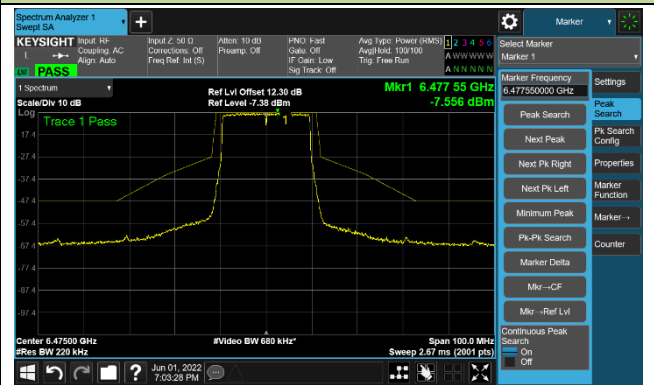

The Reference Level

The Mask Data

802.11ax-HE160

Channel 207 (6985MHz)

The Reference Level

The Mask Data

Test Site	SIP-TR1	Test Engineer	Nandy Zhang
Test Date	2022/06/01~2022/06/02	Test Mode	Nss=1
Test Port	Akoustic Filter- Ant 1		

802.11ax-HE20
Channel 01 (5955MHz)

Channel 49 (6195MHz)

Channel 93 (6415MHz)

802.11ax-HE20

Channel 97 (6435MHz)

The Reference Level

The Mask Data

Channel 105 (6475MHz)

The Reference Level

The Mask Data

Channel 113 (6515MHz)

The Reference Level

The Mask Data

802.11ax-HE20

Channel 117 (6535MHz)

The Reference Level

The Mask Data

Channel 157 (6715MHz)

The Reference Level

The Mask Data

Channel 181 (6855MHz)

The Reference Level

The Mask Data

802.11ax-HE20