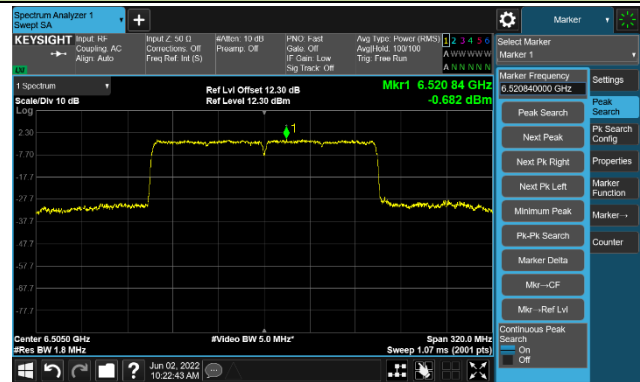

802.11ax-HE160

Channel 111 (6505MHz)

The Reference Level

The Mask Data

Channel 143 (6665MHz)

The Reference Level

The Mask Data

Channel 175 (6825MHz)

The Reference Level

The Mask Data

802.11ax-HE160

Channel 207 (6985MHz)

The Reference Level

The Mask Data

Test Site	SIP-TR1	Test Engineer	Nandy Zhang
Test Date	2022/06/01~2022/06/02	Test Mode	Nss=1
Test Port	Akoustic Filter- Ant 1		

802.11ax-HE20
Channel 01 (5955MHz)

Channel 49 (6195MHz)

Channel 93 (6415MHz)

802.11ax-HE20

Channel 97 (6435MHz)

The Reference Level

The Mask Data

Channel 105 (6475MHz)