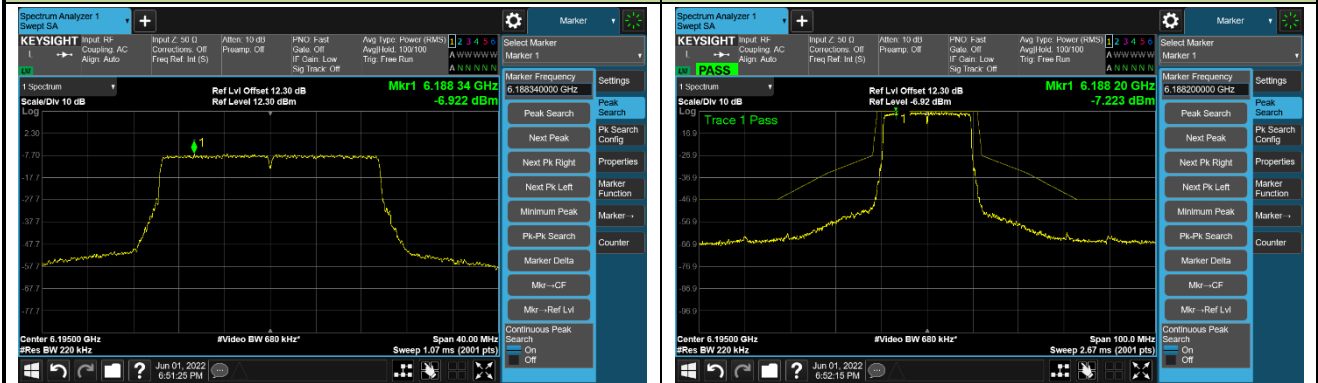

802.11ax-HE160

Channel 111 (6505MHz)

The Reference Level

The Mask Data

Channel 143 (6665MHz)

The Reference Level

The Mask Data

Channel 175 (6825MHz)

The Reference Level

The Mask Data

802.11ax-HE160

Channel 207 (6985MHz)

The Reference Level

The Mask Data

Test Site	SIP-TR1	Test Engineer	Nandy Zhang
Test Date	2022/06/01~2022/06/02	Test Mode	Nss=1
Test Port	Akoustic Filter- Ant 1		

802.11ax-HE20
Channel 01 (5955MHz)

Channel 49 (6195MHz)

Channel 93 (6415MHz)

802.11ax-HE20

Channel 97 (6435MHz)

The Reference Level

The Mask Data

Channel 105 (6475MHz)

The Reference Level

The Mask Data

Channel 113 (6515MHz)

The Reference Level

The Mask Data

802.11ax-HE20

Channel 117 (6535MHz)

The Reference Level