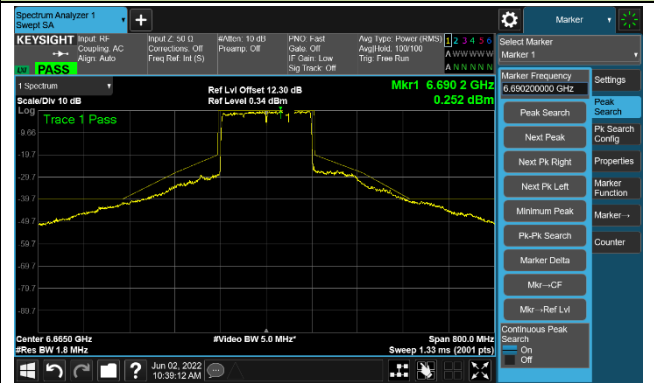

802.11ax-HE160

Channel 111 (6505MHz)

The Reference Level

The Mask Data

Channel 143 (6665MHz)

The Reference Level

The Mask Data

Channel 175 (6825MHz)

The Reference Level

The Mask Data

802.11ax-HE160

Channel 207 (6985MHz)

The Reference Level

The Mask Data

Test Site	SIP-TR1	Test Engineer	Nandy Zhang
Test Date	2022/06/01~2022/06/02	Test Mode	Nss=1
Test Port	Akoustic Filter- Ant 1		

802.11ax-HE20
Channel 01 (5955MHz)

Channel 49 (6195MHz)

Channel 93 (6415MHz)

802.11ax-HE20

Channel 97 (6435MHz)

The Reference Level

The Mask Data

Channel 105 (6475MHz)