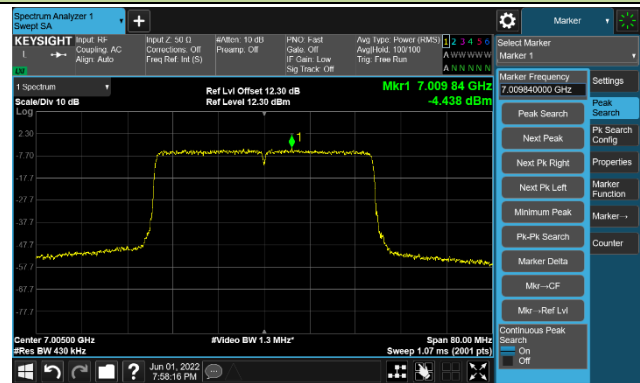

The Mask Data

Channel 147 (6685MHz)

The Reference Level

The Mask Data

Channel 179 (6845MHz)

The Reference Level

The Mask Data

802.11ax-HE40

Channel 187 (6885MHz)

The Reference Level

The Mask Data

Channel 195 (6925MHz)

The Reference Level

The Mask Data

Channel 211 (7005MHz)

The Reference Level

The Mask Data

802.11ax-HE80

Channel 07 (5985MHz)

The Reference Level

The Mask Data

Channel 55 (6225MHz)

The Reference Level

The Mask Data