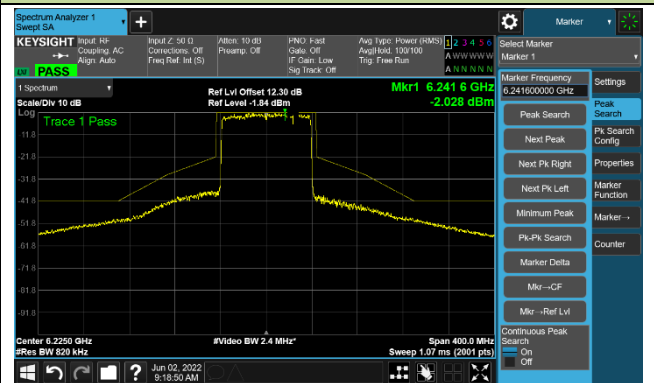

Channel 187 (6885MHz)

The Reference Level

The Mask Data

Channel 195 (6925MHz)

The Reference Level

The Mask Data

Channel 211 (7005MHz)

The Reference Level

The Mask Data

802.11ax-HE80

Channel 07 (5985MHz)

The Reference Level

The Mask Data

Channel 55 (6225MHz)

The Reference Level

The Mask Data

Channel 87 (6385MHz)

The Reference Level

The Mask Data

802.11ax-HE80

Channel 103 (6465MHz)

The Reference Level

The Mask Data

Channel 119 (6545MHz)

The Reference Level

The Mask Data

Channel 135 (6625MHz)

The Reference Level

The Mask Data