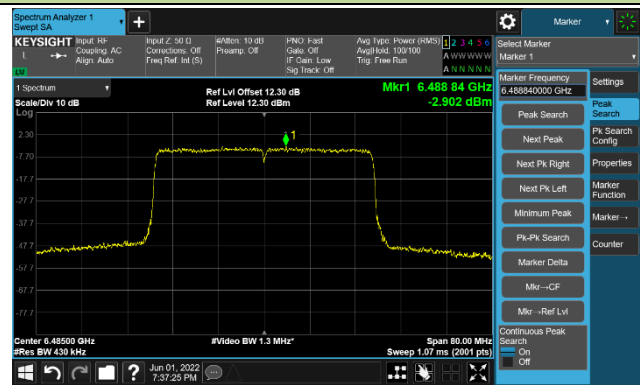

The Mask Data

802.11ax-HE40

Channel 03 (5965MHz)

The Reference Level

The Mask Data

Channel 51 (6205MHz)

The Reference Level

The Mask Data

Channel 91 (6405MHz)

The Reference Level

The Mask Data

802.11ax-HE40

Channel 99 (6445MHz)

The Reference Level

The Mask Data

Channel 107 (6485MHz)

The Reference Level

The Mask Data

Channel 115 (6525MHz)

The Reference Level

The Mask Data

802.11ax-HE40

Channel 123 (6565MHz)

The Reference Level