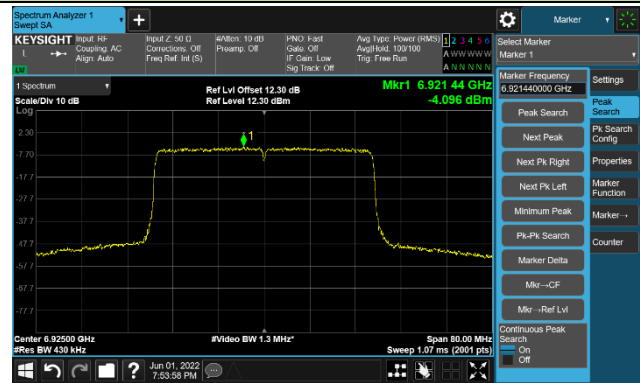

The Mask Data

Channel 147 (6685MHz)

The Reference Level

The Mask Data

Channel 179 (6845MHz)

The Reference Level

The Mask Data

802.11ax-HE40

Channel 187 (6885MHz)

The Reference Level

The Mask Data

Channel 195 (6925MHz)

The Reference Level

The Mask Data

Channel 211 (7005MHz)

The Reference Level

The Mask Data

802.11ax-HE80

Channel 07 (5985MHz)

The Reference Level

The Mask Data

Channel 55 (6225MHz)

The Reference Level

The Mask Data