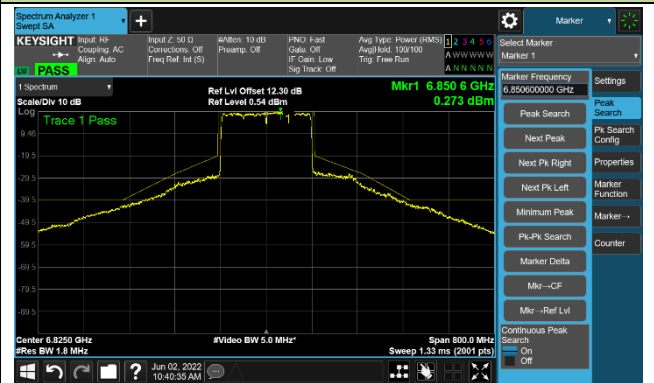

802.11ax-HE160

Channel 111 (6505MHz)

The Reference Level

The Mask Data

Channel 143 (6665MHz)

The Reference Level

The Mask Data

Channel 175 (6825MHz)

The Reference Level

The Mask Data

802.11ax-HE160

Channel 207 (6985MHz)

The Reference Level

The Mask Data

Test Site	SIP-TR1	Test Engineer	Nandy Zhang
Test Date	2022/06/01~2022/06/02	Test Mode	Nss=1
Test Port	Akoustic Filter- Ant 1		

802.11ax-HE20
Channel 01 (5955MHz)

Channel 49 (6195MHz)

Channel 93 (6415MHz)

802.11ax-HE20

Channel 97 (6435MHz)

The Reference Level

The Mask Data

Channel 105 (6475MHz)