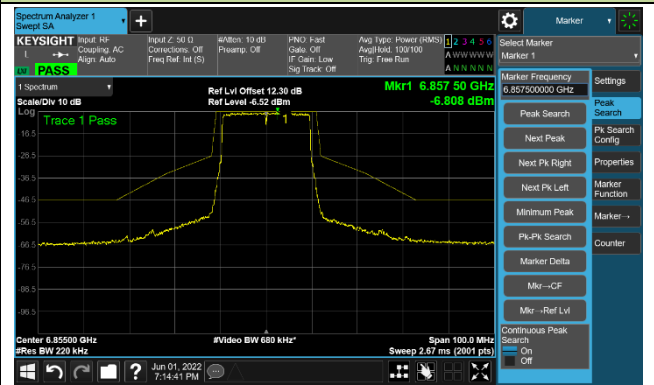

The Reference Level

The Mask Data

Channel 113 (6515MHz)

The Reference Level

The Mask Data

802.11ax-HE20

Channel 117 (6535MHz)

The Reference Level

The Mask Data

Channel 157 (6715MHz)

The Reference Level

The Mask Data

Channel 181 (6855MHz)

The Reference Level

The Mask Data

802.11ax-HE20

Channel 185 (6875MHz)

The Reference Level

The Mask Data

Channel 189 (6895MHz)

The Reference Level

The Mask Data

Channel 213 (7015MHz)

The Reference Level

The Mask Data

802.11ax-HE40

Channel 03 (5965MHz)

The Reference Level

The Mask Data

Channel 51 (6205MHz)

The Reference Level

The Mask Data