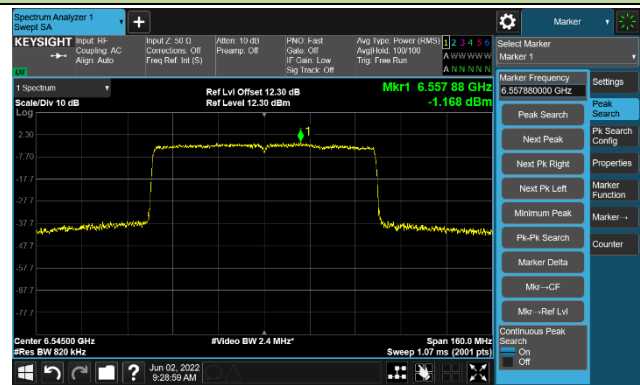

The Mask Data

802.11ax-HE80

Channel 07 (5985MHz)

The Reference Level

The Mask Data

Channel 55 (6225MHz)

The Reference Level

The Mask Data

Channel 87 (6385MHz)

The Reference Level

The Mask Data

802.11ax-HE80

Channel 103 (6465MHz)

The Reference Level

The Mask Data

Channel 119 (6545MHz)

The Reference Level

The Mask Data

Channel 135 (6625MHz)

The Reference Level

The Mask Data