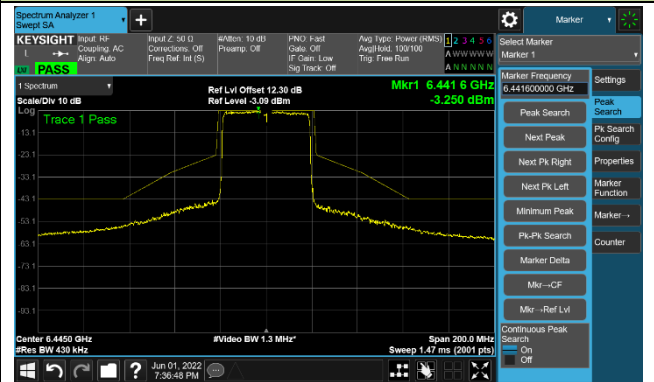

The Mask Data

802.11ax-HE40

Channel 03 (5965MHz)

The Reference Level

The Mask Data

Channel 51 (6205MHz)

The Reference Level

The Mask Data

Channel 91 (6405MHz)

The Reference Level

The Mask Data

802.11ax-HE40

Channel 99 (6445MHz)

The Reference Level

The Mask Data

Channel 107 (6485MHz)

The Reference Level

The Mask Data

Channel 115 (6525MHz)

The Reference Level

The Mask Data

802.11ax-HE40

Channel 123 (6565MHz)

The Reference Level

The Mask Data

Channel 147 (6685MHz)

The Reference Level

The Mask Data

Channel 179 (6845MHz)

The Reference Level

The Mask Data

802.11ax-HE40