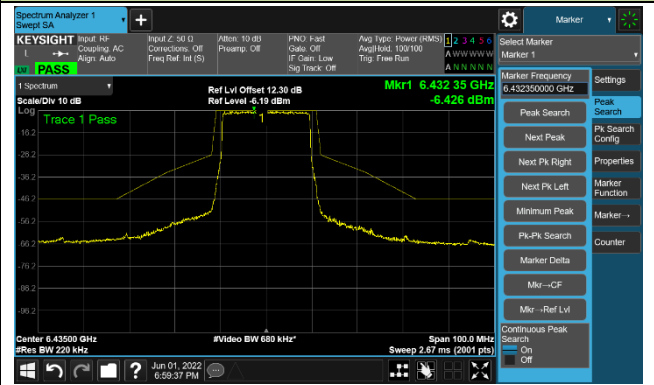

The Reference Level

The Mask Data

802.11ax-HE160

Channel 207 (6985MHz)

The Reference Level

The Mask Data

Test Site	SIP-TR1	Test Engineer	Nandy Zhang
Test Date	2022/06/01~2022/06/02	Test Mode	Nss=1
Test Port	Akoustic Filter- Ant 1		

802.11ax-HE20
Channel 01 (5955MHz)

Channel 49 (6195MHz)

Channel 93 (6415MHz)

802.11ax-HE20

Channel 97 (6435MHz)

The Reference Level

The Mask Data

Channel 105 (6475MHz)

The Reference Level

The Mask Data

Channel 113 (6515MHz)

The Reference Level

The Mask Data

802.11ax-HE20

Channel 117 (6535MHz)

The Reference Level

The Mask Data

Channel 157 (6715MHz)

The Reference Level

The Mask Data

Channel 181 (6855MHz)

The Reference Level

The Mask Data

802.11ax-HE20