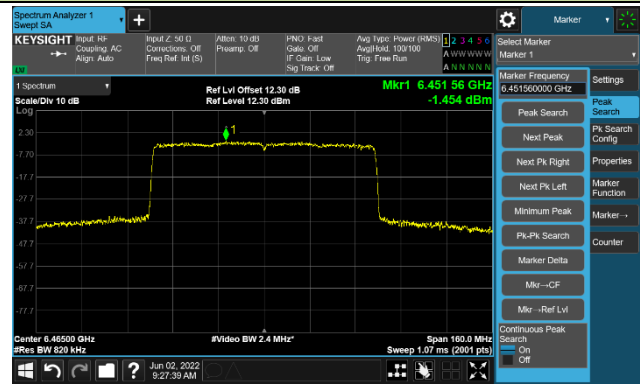

The Mask Data

802.11ax-HE80

Channel 07 (5985MHz)

The Reference Level

The Mask Data

Channel 55 (6225MHz)

The Reference Level

The Mask Data

Channel 87 (6385MHz)

The Reference Level

The Mask Data

802.11ax-HE80

Channel 103 (6465MHz)

The Reference Level

The Mask Data

Channel 119 (6545MHz)

The Reference Level

The Mask Data

Channel 135 (6625MHz)

The Reference Level

The Mask Data