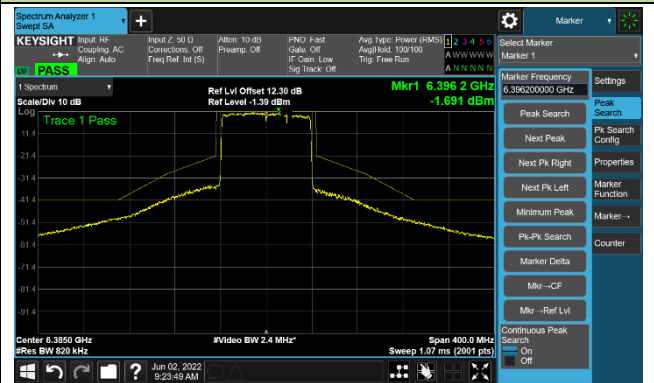

Channel 187 (6885MHz)

The Reference Level

The Mask Data

Channel 195 (6925MHz)

The Reference Level

The Mask Data

Channel 211 (7005MHz)

The Reference Level

The Mask Data

802.11ax-HE80

Channel 07 (5985MHz)

The Reference Level

The Mask Data

Channel 55 (6225MHz)

The Reference Level

The Mask Data

Channel 87 (6385MHz)

The Reference Level

The Mask Data

802.11ax-HE80

Channel 103 (6465MHz)

The Reference Level

The Mask Data

Channel 119 (6545MHz)

The Reference Level

The Mask Data

Channel 135 (6625MHz)

The Reference Level

The Mask Data