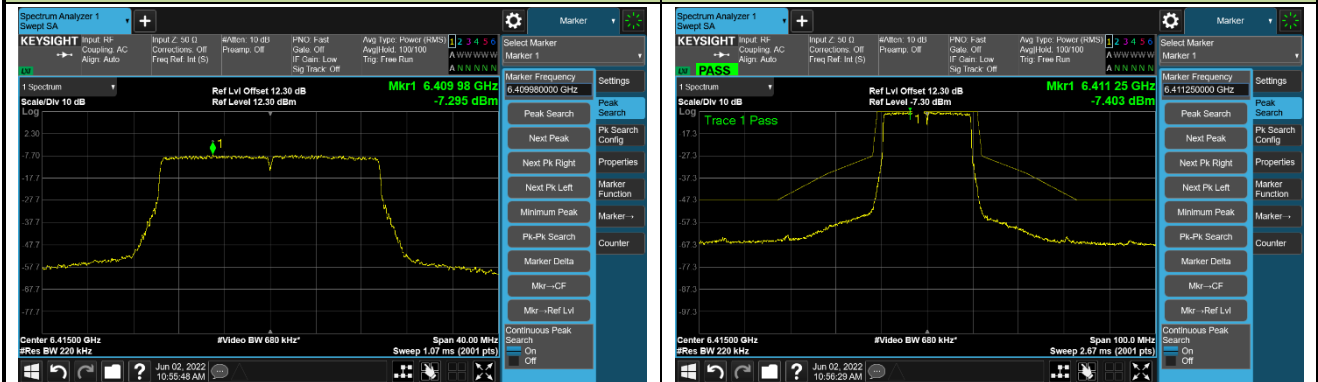

802.11ax-HE160

Channel 111 (6505MHz)

The Reference Level

The Mask Data

Channel 143 (6665MHz)

The Reference Level

The Mask Data

Channel 175 (6825MHz)

The Reference Level

The Mask Data

802.11ax-HE160

Channel 207 (6985MHz)

The Reference Level

The Mask Data

Test Site	SIP-TR1	Test Engineer	Nandy Zhang
Test Date	2022/06/01~2022/06/02	Test Mode	Nss=1
Test Port	Akoustic Filter- Ant 1		

802.11ax-HE20
Channel 01 (5955MHz)

Channel 49 (6195MHz)

Channel 93 (6415MHz)

802.11ax-HE20

Channel 97 (6435MHz)

The Reference Level

The Mask Data

Channel 105 (6475MHz)

The Reference Level

The Mask Data

Channel 113 (6515MHz)

The Reference Level

The Mask Data

802.11ax-HE20

Channel 117 (6535MHz)

The Reference Level