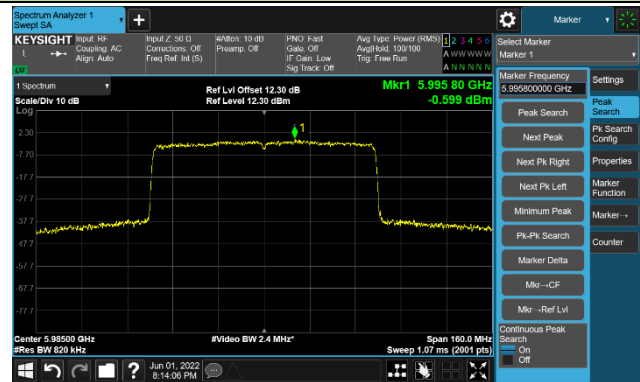

Channel 187 (6885MHz)

The Reference Level

The Mask Data

Channel 195 (6925MHz)

The Reference Level

The Mask Data

Channel 211 (7005MHz)

The Reference Level

The Mask Data

802.11ax-HE80

Channel 07 (5985MHz)

The Reference Level

The Mask Data

Channel 55 (6225MHz)

The Reference Level

The Mask Data

Channel 87 (6385MHz)

The Reference Level

The Mask Data

802.11ax-HE80

Channel 103 (6465MHz)

The Reference Level

The Mask Data

Channel 119 (6545MHz)

The Reference Level

The Mask Data

Channel 135 (6625MHz)

The Reference Level

The Mask Data