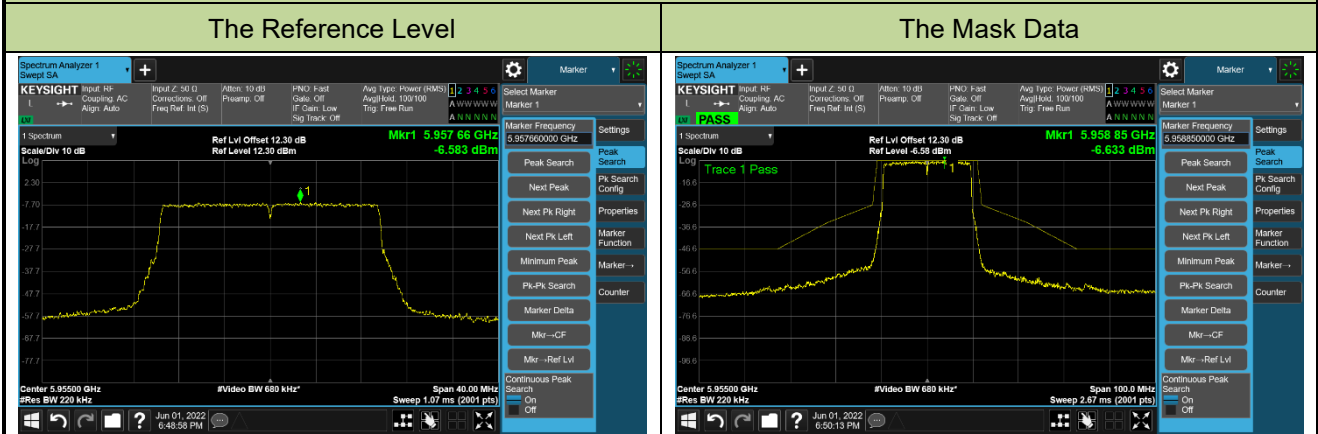

802.11ax-HE160

Channel 111 (6505MHz)

The Reference Level

The Mask Data

Channel 143 (6665MHz)

The Reference Level

The Mask Data

Channel 175 (6825MHz)

The Reference Level

The Mask Data

802.11ax-HE160

Channel 207 (6985MHz)

The Reference Level

The Mask Data

Test Site	SIP-TR1	Test Engineer	Nandy Zhang
Test Date	2022/06/01~2022/06/02	Test Mode	Nss=1
Test Port	Akoustic Filter- Ant 1		

802.11ax-HE20
Channel 01 (5955MHz)

Channel 49 (6195MHz)

Channel 93 (6415MHz)

802.11ax-HE20

Channel 97 (6435MHz)

The Reference Level

The Mask Data

Channel 105 (6475MHz)

The Reference Level

The Mask Data

Channel 113 (6515MHz)

The Reference Level

The Mask Data

802.11ax-HE20

Channel 117 (6535MHz)

The Reference Level