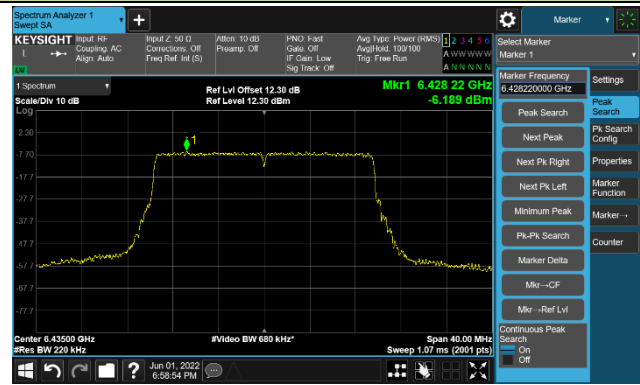

The Reference Level

The Mask Data

802.11ax-HE160

Channel 207 (6985MHz)

The Reference Level

The Mask Data

Test Site	SIP-TR1	Test Engineer	Nandy Zhang
Test Date	2022/06/01~2022/06/02	Test Mode	Nss=1
Test Port	Akoustic Filter- Ant 1		

802.11ax-HE20
Channel 01 (5955MHz)

Channel 49 (6195MHz)

Channel 93 (6415MHz)

802.11ax-HE20

Channel 97 (6435MHz)

The Reference Level

The Mask Data

Channel 105 (6475MHz)

The Reference Level

The Mask Data

Channel 113 (6515MHz)

The Reference Level

The Mask Data

802.11ax-HE20

Channel 117 (6535MHz)

The Reference Level

The Mask Data

Channel 157 (6715MHz)

The Reference Level

The Mask Data

Channel 181 (6855MHz)

The Reference Level

The Mask Data

802.11ax-HE20