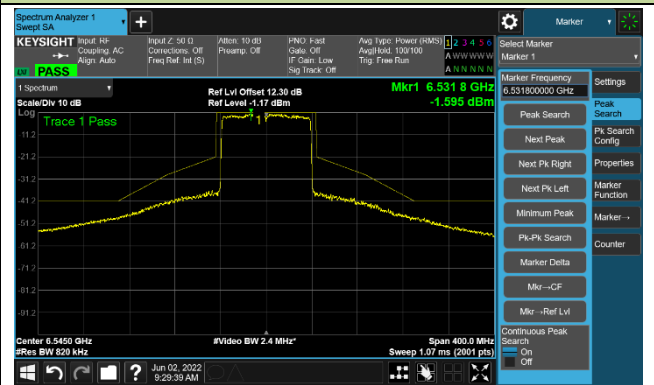

Channel 187 (6885MHz)

The Reference Level

The Mask Data

Channel 195 (6925MHz)

The Reference Level

The Mask Data

Channel 211 (7005MHz)

The Reference Level

The Mask Data

802.11ax-HE80

Channel 07 (5985MHz)

The Reference Level

The Mask Data

Channel 55 (6225MHz)

The Reference Level

The Mask Data

Channel 87 (6385MHz)

The Reference Level

The Mask Data

802.11ax-HE80

Channel 103 (6465MHz)

The Reference Level

The Mask Data

Channel 119 (6545MHz)

The Reference Level

The Mask Data

Channel 135 (6625MHz)

The Reference Level

The Mask Data