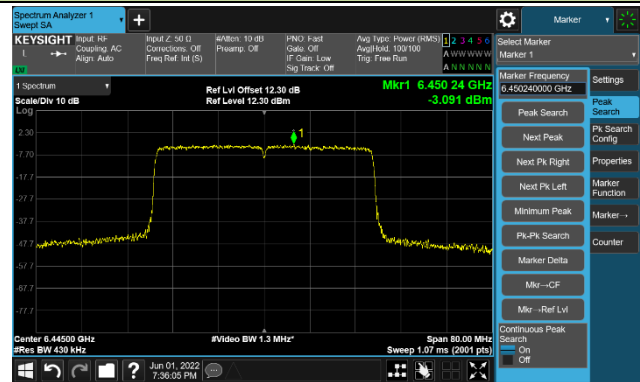

Channel 91 (6405MHz)

The Reference Level

The Mask Data

802.11ax-HE40

Channel 99 (6445MHz)

The Reference Level

The Mask Data

Channel 107 (6485MHz)

The Reference Level

The Mask Data

Channel 115 (6525MHz)

The Reference Level

The Mask Data

802.11ax-HE40

Channel 123 (6565MHz)

The Reference Level