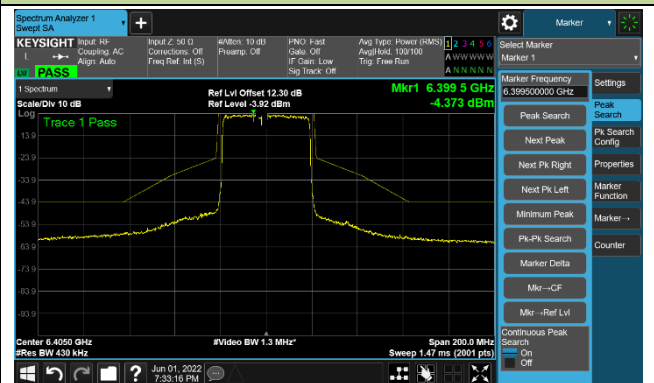

Channel 185 (6875MHz)

The Reference Level

The Mask Data

Channel 189 (6895MHz)

The Reference Level

The Mask Data

Channel 213 (7015MHz)

The Reference Level

The Mask Data

802.11ax-HE40

Channel 03 (5965MHz)

The Reference Level

The Mask Data

Channel 51 (6205MHz)

The Reference Level

The Mask Data

Channel 91 (6405MHz)

The Reference Level

The Mask Data

802.11ax-HE40

Channel 99 (6445MHz)

The Reference Level

The Mask Data

Channel 107 (6485MHz)

The Reference Level

The Mask Data

Channel 115 (6525MHz)

The Reference Level

The Mask Data

802.11ax-HE40

Channel 123 (6565MHz)

The Reference Level