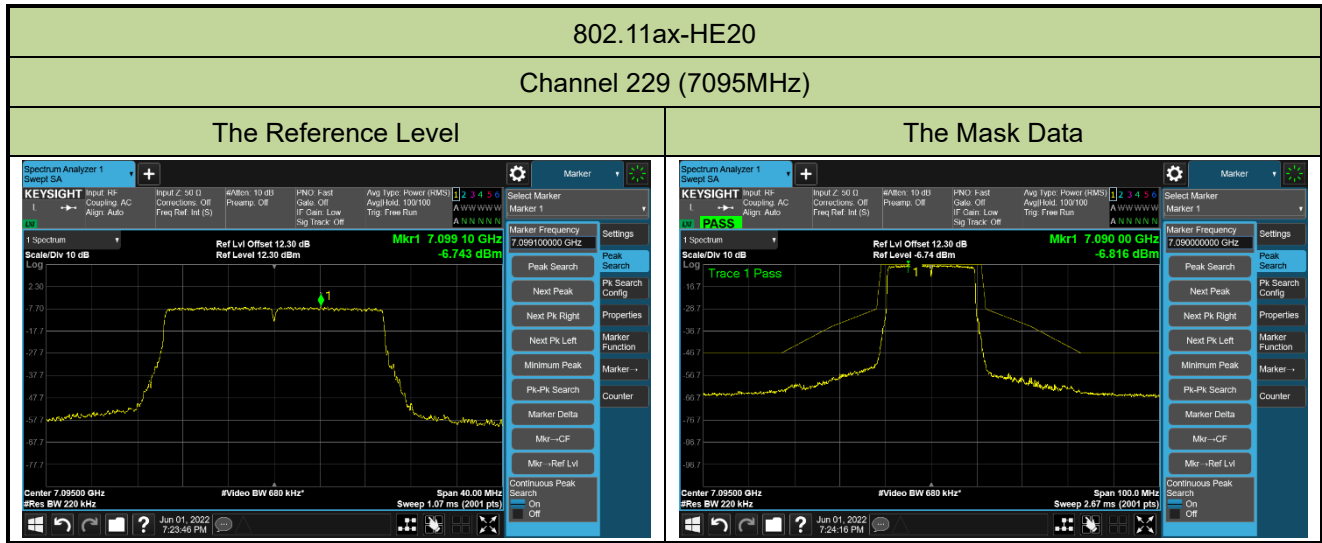

The Mask Data

Channel 157 (6715MHz)

The Reference Level

The Mask Data

Channel 181 (6855MHz)

The Reference Level

The Mask Data

802.11ax-HE20

Channel 185 (6875MHz)

The Reference Level

The Mask Data

Channel 189 (6895MHz)

The Reference Level

The Mask Data

Channel 213 (7015MHz)

The Reference Level

The Mask Data

802.11ax-HE40

Channel 03 (5965MHz)

The Reference Level

The Mask Data

Channel 51 (6205MHz)

The Reference Level

The Mask Data

Channel 91 (6405MHz)

The Reference Level

The Mask Data

802.11ax-HE40

Channel 99 (6445MHz)

The Reference Level

The Mask Data

Channel 107 (6485MHz)