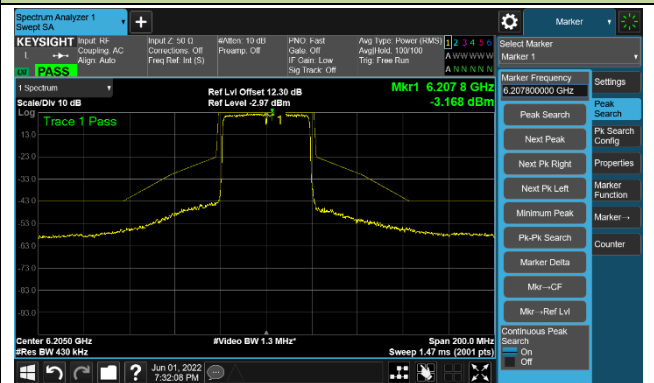

Channel 185 (6875MHz)

The Reference Level

The Mask Data

Channel 189 (6895MHz)

The Reference Level

The Mask Data

Channel 213 (7015MHz)

The Reference Level

The Mask Data

802.11ax-HE40

Channel 03 (5965MHz)

The Reference Level

The Mask Data

Channel 51 (6205MHz)

The Reference Level

The Mask Data

Channel 91 (6405MHz)

The Reference Level

The Mask Data

802.11ax-HE40

Channel 99 (6445MHz)

The Reference Level

The Mask Data

Channel 107 (6485MHz)

The Reference Level

The Mask Data

Channel 115 (6525MHz)

The Reference Level

The Mask Data

802.11ax-HE40

Channel 123 (6565MHz)

The Reference Level