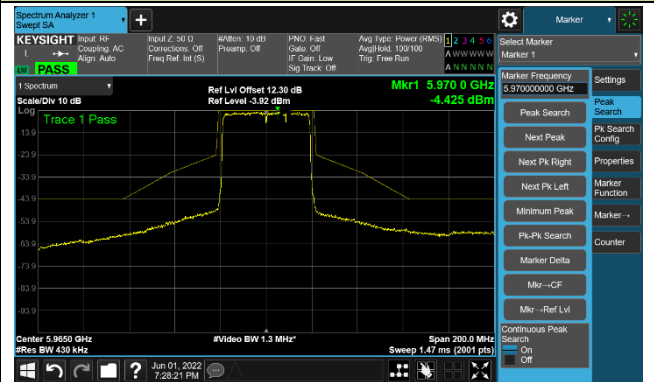

Channel 185 (6875MHz)

The Reference Level

The Mask Data

Channel 189 (6895MHz)

The Reference Level

The Mask Data

Channel 213 (7015MHz)

The Reference Level

The Mask Data

802.11ax-HE40

Channel 03 (5965MHz)

The Reference Level

The Mask Data

Channel 51 (6205MHz)

The Reference Level

The Mask Data

Channel 91 (6405MHz)

The Reference Level

The Mask Data

802.11ax-HE40

Channel 99 (6445MHz)

The Reference Level

The Mask Data

Channel 107 (6485MHz)

The Reference Level

The Mask Data

Channel 115 (6525MHz)

The Reference Level

The Mask Data

802.11ax-HE40

Channel 123 (6565MHz)

The Reference Level