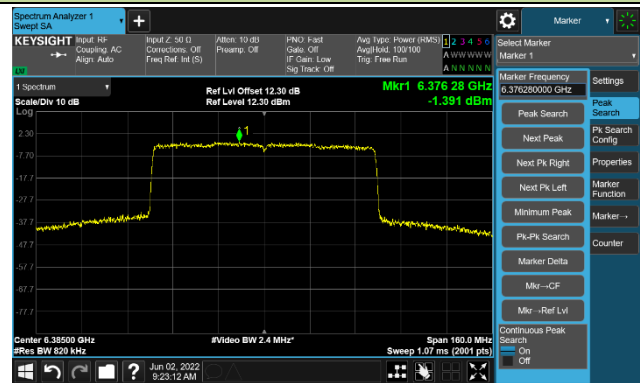

Channel 187 (6885MHz)

The Reference Level

The Mask Data

Channel 195 (6925MHz)

The Reference Level

The Mask Data

Channel 211 (7005MHz)

The Reference Level

The Mask Data

802.11ax-HE80

Channel 07 (5985MHz)

The Reference Level

The Mask Data

Channel 55 (6225MHz)

The Reference Level

The Mask Data

Channel 87 (6385MHz)

The Reference Level

The Mask Data

802.11ax-HE80

Channel 103 (6465MHz)

The Reference Level

The Mask Data

Channel 119 (6545MHz)

The Reference Level

The Mask Data

Channel 135 (6625MHz)

The Reference Level

The Mask Data