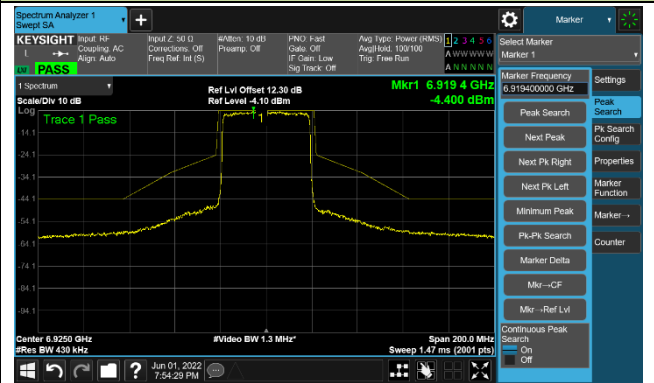

The Mask Data

Channel 147 (6685MHz)

The Reference Level

The Mask Data

Channel 179 (6845MHz)

The Reference Level

The Mask Data

802.11ax-HE40

Channel 187 (6885MHz)

The Reference Level

The Mask Data

Channel 195 (6925MHz)

The Reference Level

The Mask Data

Channel 211 (7005MHz)

The Reference Level

The Mask Data

802.11ax-HE80

Channel 07 (5985MHz)

The Reference Level

The Mask Data

Channel 55 (6225MHz)

The Reference Level

The Mask Data

Channel 87 (6385MHz)

The Reference Level

The Mask Data

802.11ax-HE80

Channel 103 (6465MHz)

The Reference Level

The Mask Data

Channel 119 (6545MHz)