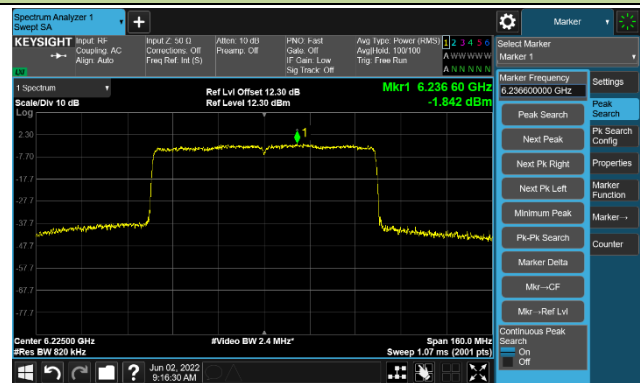

Channel 187 (6885MHz)

The Reference Level

The Mask Data

Channel 195 (6925MHz)

The Reference Level

The Mask Data

Channel 211 (7005MHz)

The Reference Level

The Mask Data

802.11ax-HE80

Channel 07 (5985MHz)

The Reference Level

The Mask Data

Channel 55 (6225MHz)

The Reference Level

The Mask Data

Channel 87 (6385MHz)

The Reference Level

The Mask Data

802.11ax-HE80

Channel 103 (6465MHz)

The Reference Level

The Mask Data

Channel 119 (6545MHz)

The Reference Level

The Mask Data

Channel 135 (6625MHz)

The Reference Level

The Mask Data