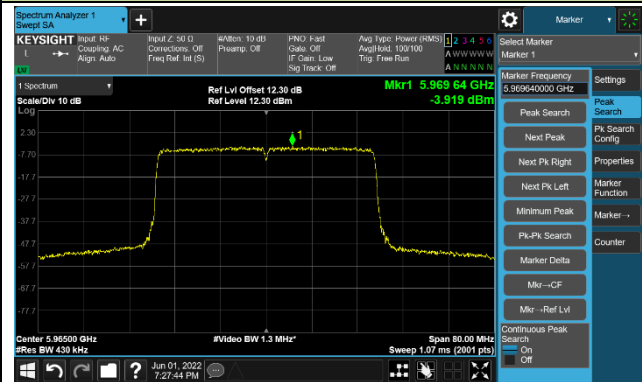

Channel 185 (6875MHz)

The Reference Level

The Mask Data

Channel 189 (6895MHz)

The Reference Level

The Mask Data

Channel 213 (7015MHz)

The Reference Level

The Mask Data

802.11ax-HE40

Channel 03 (5965MHz)

The Reference Level

The Mask Data

Channel 51 (6205MHz)

The Reference Level

The Mask Data

Channel 91 (6405MHz)

The Reference Level

The Mask Data

802.11ax-HE40

Channel 99 (6445MHz)

The Reference Level

The Mask Data

Channel 107 (6485MHz)