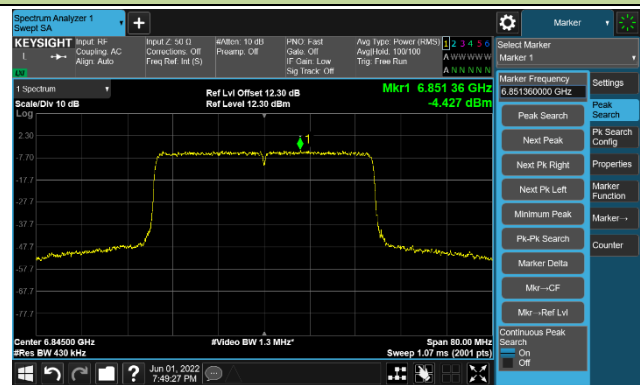

The Reference Level

The Mask Data

Channel 115 (6525MHz)

The Reference Level

The Mask Data

802.11ax-HE40

Channel 123 (6565MHz)

The Reference Level

The Mask Data

Channel 147 (6685MHz)

The Reference Level

The Mask Data

Channel 179 (6845MHz)

The Reference Level

The Mask Data

802.11ax-HE40

Channel 187 (6885MHz)

The Reference Level

The Mask Data

Channel 195 (6925MHz)

The Reference Level

The Mask Data

Channel 211 (7005MHz)

The Reference Level