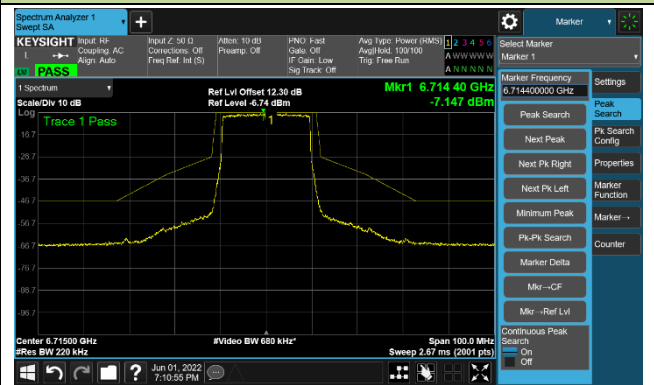

The Reference Level

The Mask Data

Channel 113 (6515MHz)

The Reference Level

The Mask Data

802.11ax-HE20

Channel 117 (6535MHz)

The Reference Level

The Mask Data

Channel 157 (6715MHz)

The Reference Level

The Mask Data

Channel 181 (6855MHz)

The Reference Level

The Mask Data

802.11ax-HE20

Channel 185 (6875MHz)

The Reference Level

The Mask Data

Channel 189 (6895MHz)

The Reference Level

The Mask Data

Channel 213 (7015MHz)

The Reference Level

The Mask Data

802.11ax-HE40

Channel 03 (5965MHz)

The Reference Level

The Mask Data

Channel 51 (6205MHz)

The Reference Level

The Mask Data