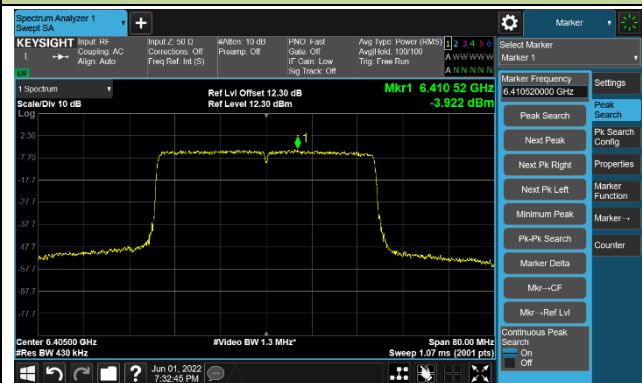

Channel 185 (6875MHz)

The Reference Level

The Mask Data

Channel 189 (6895MHz)

The Reference Level

The Mask Data

Channel 213 (7015MHz)

The Reference Level

The Mask Data

802.11ax-HE40

Channel 03 (5965MHz)

The Reference Level

The Mask Data

Channel 51 (6205MHz)

The Reference Level

The Mask Data

Channel 91 (6405MHz)

The Reference Level

The Mask Data

802.11ax-HE40

Channel 99 (6445MHz)

The Reference Level

The Mask Data

Channel 107 (6485MHz)