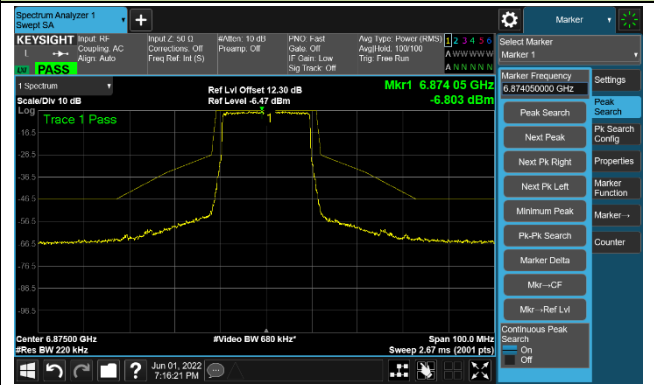

The Reference Level

The Mask Data

Channel 113 (6515MHz)

The Reference Level

The Mask Data

802.11ax-HE20

Channel 117 (6535MHz)

The Reference Level

The Mask Data

Channel 157 (6715MHz)

The Reference Level

The Mask Data

Channel 181 (6855MHz)

The Reference Level

The Mask Data

802.11ax-HE20

Channel 185 (6875MHz)

The Reference Level

The Mask Data

Channel 189 (6895MHz)

The Reference Level

The Mask Data

Channel 213 (7015MHz)

The Reference Level

The Mask Data

802.11ax-HE40

Channel 03 (5965MHz)

The Reference Level

The Mask Data

Channel 51 (6205MHz)

The Reference Level

The Mask Data