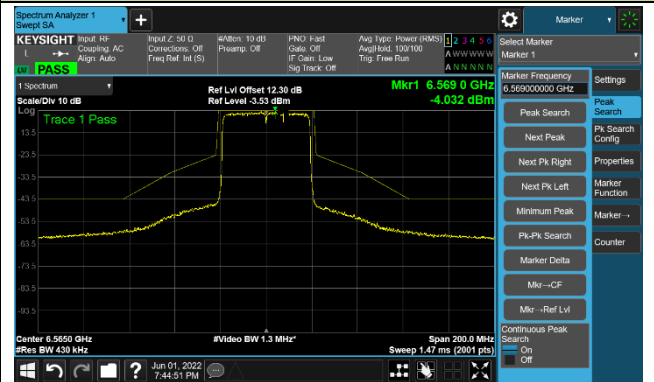

Channel 91 (6405MHz)

The Reference Level

The Mask Data

802.11ax-HE40

Channel 99 (6445MHz)

The Reference Level

The Mask Data

Channel 107 (6485MHz)

The Reference Level

The Mask Data

Channel 115 (6525MHz)

The Reference Level

The Mask Data

802.11ax-HE40

Channel 123 (6565MHz)

The Reference Level

The Mask Data

Channel 147 (6685MHz)

The Reference Level

The Mask Data

Channel 179 (6845MHz)

The Reference Level

The Mask Data

802.11ax-HE40

Channel 187 (6885MHz)

The Reference Level

The Mask Data

Channel 195 (6925MHz)

The Reference Level

The Mask Data

Channel 211 (7005MHz)

The Reference Level