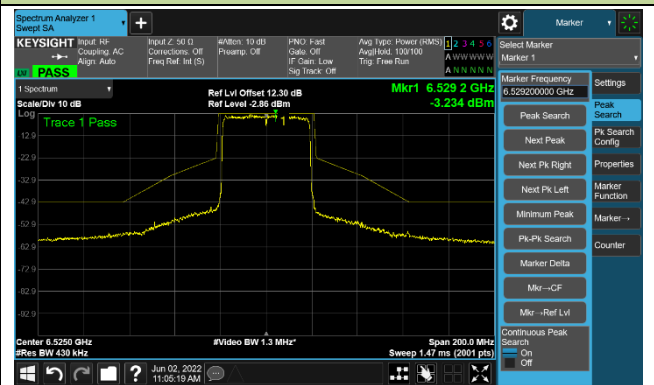

Channel 91 (6405MHz)

The Reference Level

The Mask Data

802.11ax-HE40

Channel 99 (6445MHz)

The Reference Level

The Mask Data

Channel 107 (6485MHz)

The Reference Level

The Mask Data

Channel 115 (6525MHz)

The Reference Level

The Mask Data

802.11ax-HE40

Channel 123 (6565MHz)

The Reference Level

The Mask Data

Channel 147 (6685MHz)

The Reference Level

The Mask Data

Channel 179 (6845MHz)

The Reference Level

The Mask Data

802.11ax-HE40

Channel 187 (6885MHz)

The Reference Level

The Mask Data

Channel 195 (6925MHz)

The Reference Level

The Mask Data

Channel 211 (7005MHz)

The Reference Level