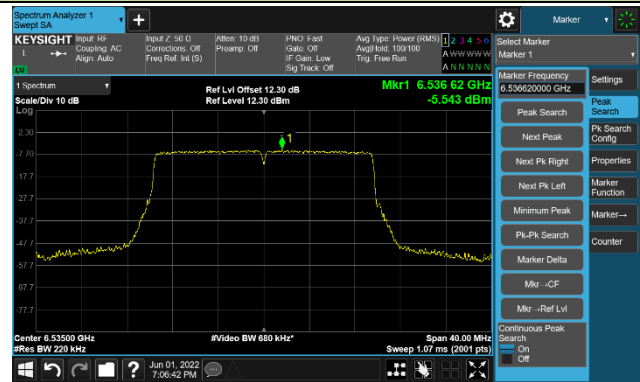

802.11ax-HE20

Channel 97 (6435MHz)

The Reference Level

The Mask Data

Channel 105 (6475MHz)

The Reference Level

The Mask Data

Channel 113 (6515MHz)

The Reference Level

The Mask Data

802.11ax-HE20

Channel 117 (6535MHz)

The Reference Level

The Mask Data

Channel 157 (6715MHz)

The Reference Level

The Mask Data

Channel 181 (6855MHz)

The Reference Level

The Mask Data

802.11ax-HE20

Channel 185 (6875MHz)

The Reference Level

The Mask Data