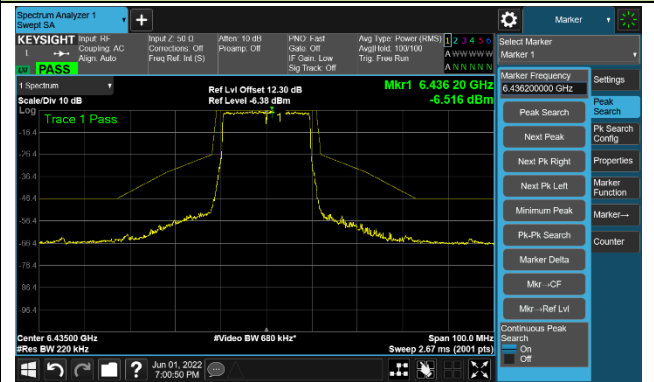

802.11ax-HE20

Channel 97 (6435MHz)

The Reference Level

The Mask Data

Channel 105 (6475MHz)

The Reference Level

The Mask Data

Channel 113 (6515MHz)

The Reference Level

The Mask Data

802.11ax-HE20

Channel 117 (6535MHz)

The Reference Level

The Mask Data

Channel 157 (6715MHz)

The Reference Level

The Mask Data

Channel 181 (6855MHz)

The Reference Level

The Mask Data

802.11ax-HE20

Channel 185 (6875MHz)

The Reference Level

The Mask Data