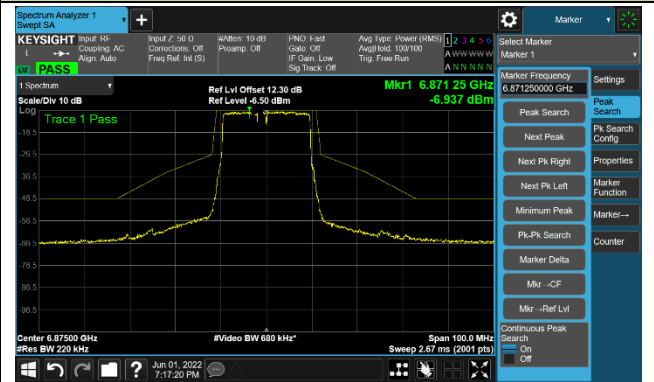

The Reference Level

The Mask Data

802.11ax-HE20

Channel 117 (6535MHz)

The Reference Level

The Mask Data

Channel 157 (6715MHz)

The Reference Level

The Mask Data

Channel 181 (6855MHz)

The Reference Level

The Mask Data

802.11ax-HE20

Channel 185 (6875MHz)

The Reference Level

The Mask Data

Channel 189 (6895MHz)

The Reference Level

The Mask Data

Channel 213 (7015MHz)

The Reference Level

The Mask Data

802.11ax-HE20

Channel 229 (7095MHz)

The Reference Level

The Mask Data

802.11ax-HE40

Channel 03 (5965MHz)

The Reference Level

The Mask Data

Channel 51 (6205MHz)

The Reference Level