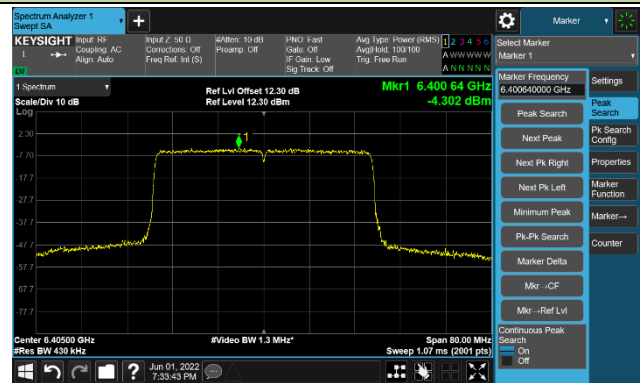

Channel 189 (6895MHz)

The Reference Level

The Mask Data

Channel 213 (7015MHz)

The Reference Level

The Mask Data

802.11ax-HE20

Channel 229 (7095MHz)

The Reference Level

The Mask Data

802.11ax-HE40

Channel 03 (5965MHz)

The Reference Level

The Mask Data

Channel 51 (6205MHz)

The Reference Level

The Mask Data

Channel 91 (6405MHz)

The Reference Level

The Mask Data

802.11ax-HE40

Channel 99 (6445MHz)

The Reference Level

The Mask Data