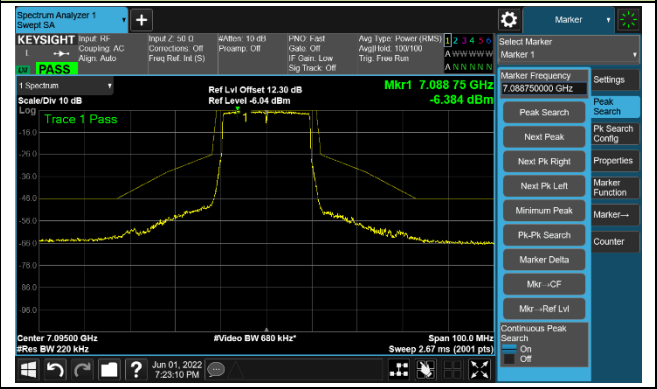

The Mask Data

Channel 181 (6855MHz)

The Reference Level

The Mask Data

802.11ax-HE20

Channel 185 (6875MHz)

The Reference Level

The Mask Data

Channel 189 (6895MHz)

The Reference Level

The Mask Data

Channel 213 (7015MHz)

The Reference Level

The Mask Data

802.11ax-HE20

Channel 229 (7095MHz)

The Reference Level

The Mask Data

802.11ax-HE40

Channel 03 (5965MHz)

The Reference Level

The Mask Data

Channel 51 (6205MHz)

The Reference Level

The Mask Data

Channel 91 (6405MHz)

The Reference Level

The Mask Data

802.11ax-HE40

Channel 99 (6445MHz)

The Reference Level

The Mask Data