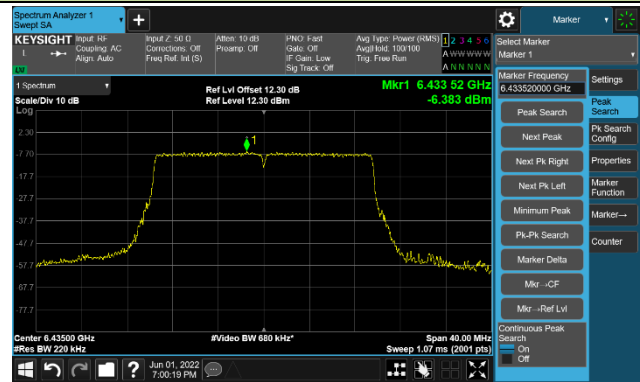

802.11ax-HE20

Channel 97 (6435MHz)

The Reference Level

The Mask Data

Channel 105 (6475MHz)

The Reference Level

The Mask Data

Channel 113 (6515MHz)

The Reference Level

The Mask Data

802.11ax-HE20

Channel 117 (6535MHz)

The Reference Level

The Mask Data

Channel 157 (6715MHz)

The Reference Level

The Mask Data

Channel 181 (6855MHz)

The Reference Level

The Mask Data

802.11ax-HE20

Channel 185 (6875MHz)

The Reference Level

The Mask Data