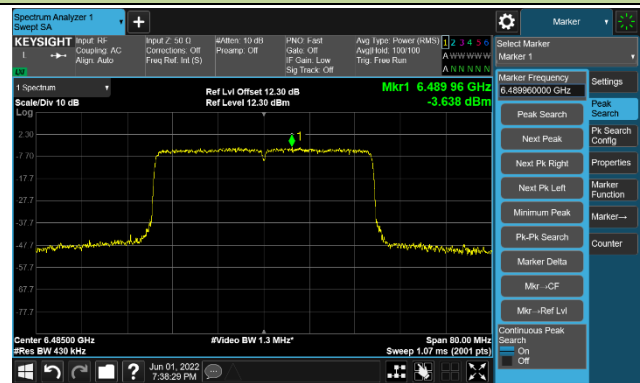

The Mask Data

Channel 91 (6405MHz)

The Reference Level

The Mask Data

802.11ax-HE40

Channel 99 (6445MHz)

The Reference Level

The Mask Data

Channel 107 (6485MHz)

The Reference Level

The Mask Data

Channel 115 (6525MHz)

The Reference Level

The Mask Data

802.11ax-HE40

Channel 123 (6565MHz)

The Reference Level

The Mask Data

Channel 147 (6685MHz)

The Reference Level

The Mask Data

Channel 179 (6845MHz)

The Reference Level

The Mask Data