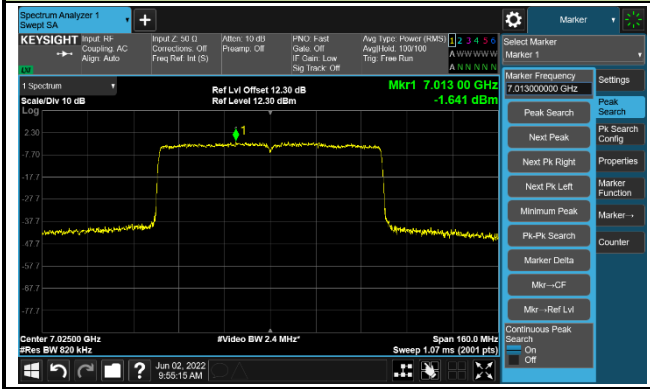

The Reference Level

The Mask Data

802.11ax-HE80

Channel 151 (6705MHz)

The Reference Level

The Mask Data

Channel 183 (6865MHz)

The Reference Level

The Mask Data

Channel 199 (6945MHz)

The Reference Level

The Mask Data

802.11ax-HE80

Channel 215 (7025MHz)

The Reference Level

The Mask Data

802.11ax-HE160

Channel 15 (6025MHz)

The Reference Level

The Mask Data

Channel 47 (6185MHz)

The Reference Level

The Mask Data

Channel 79 (6345MHz)