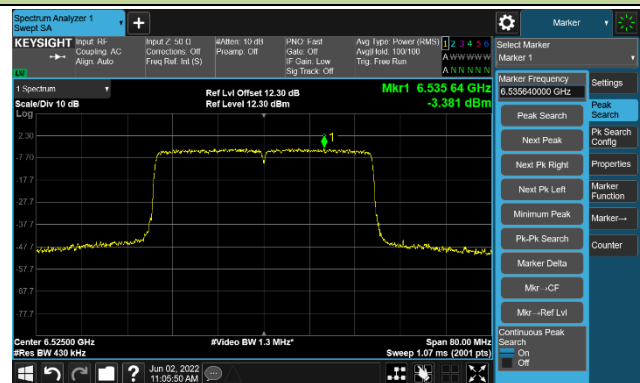

The Mask Data

Channel 91 (6405MHz)

The Reference Level

The Mask Data

802.11ax-HE40

Channel 99 (6445MHz)

The Reference Level

The Mask Data

Channel 107 (6485MHz)

The Reference Level

The Mask Data

Channel 115 (6525MHz)

The Reference Level

The Mask Data

802.11ax-HE40

Channel 123 (6565MHz)

The Reference Level

The Mask Data

Channel 147 (6685MHz)

The Reference Level

The Mask Data

Channel 179 (6845MHz)

The Reference Level

The Mask Data