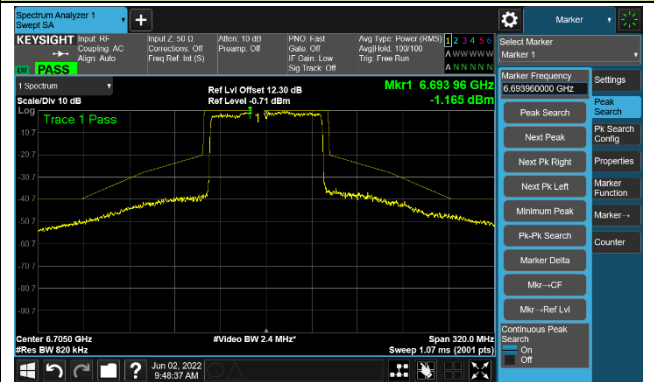

802.11ax-HE80

Channel 103 (6465MHz)

The Reference Level

The Mask Data

Channel 119 (6545MHz)

The Reference Level

The Mask Data

Channel 135 (6625MHz)

The Reference Level

The Mask Data

802.11ax-HE80

Channel 151 (6705MHz)

The Reference Level

The Mask Data

Channel 183 (6865MHz)

The Reference Level

The Mask Data

Channel 199 (6945MHz)

The Reference Level

The Mask Data

802.11ax-HE80

Channel 215 (7025MHz)

The Reference Level

The Mask Data