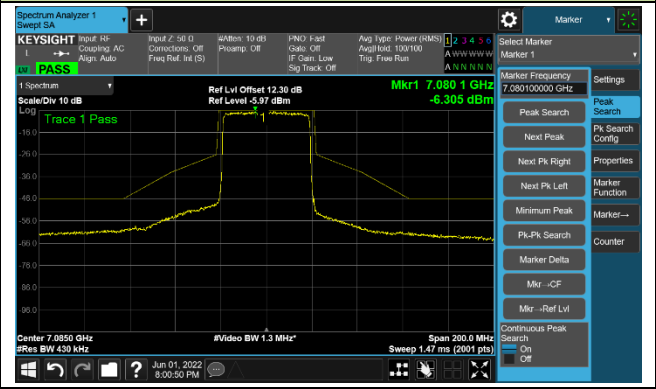

802.11ax-HE40

Channel 187 (6885MHz)

The Reference Level

The Mask Data

Channel 195 (6925MHz)

The Reference Level

The Mask Data

Channel 211 (7005MHz)

The Reference Level

The Mask Data

802.11ax-HE40

Channel 227 (7085MHz)

The Reference Level

The Mask Data

802.11ax-HE80

Channel 07 (5985MHz)

The Reference Level

The Mask Data

Channel 55 (6225MHz)

The Reference Level

The Mask Data

Channel 87 (6385MHz)

The Reference Level

The Mask Data