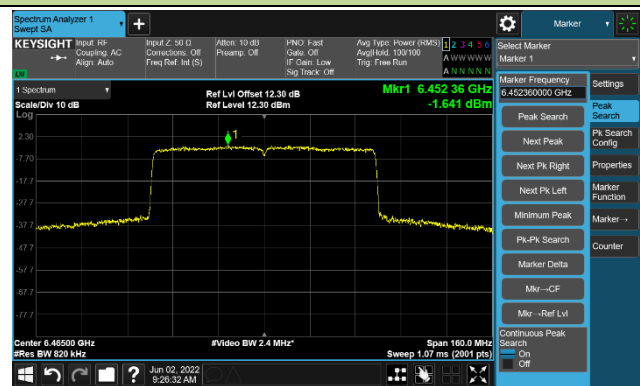

The Reference Level

The Mask Data

802.11ax-HE40

Channel 227 (7085MHz)

The Reference Level

The Mask Data

802.11ax-HE80

Channel 07 (5985MHz)

The Reference Level

The Mask Data

Channel 55 (6225MHz)

The Reference Level

The Mask Data

Channel 87 (6385MHz)

The Reference Level

The Mask Data

802.11ax-HE80

Channel 103 (6465MHz)

The Reference Level

The Mask Data

Channel 119 (6545MHz)

The Reference Level

The Mask Data

Channel 135 (6625MHz)