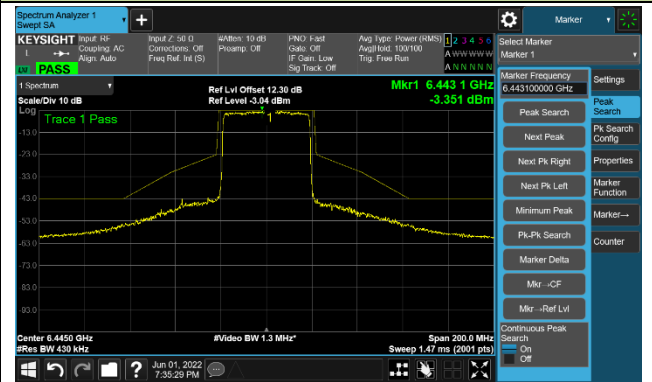

The Reference Level

The Mask Data

802.11ax-HE40

Channel 03 (5965MHz)

The Reference Level

The Mask Data

Channel 51 (6205MHz)

The Reference Level

The Mask Data

Channel 91 (6405MHz)

The Reference Level

The Mask Data

802.11ax-HE40

Channel 99 (6445MHz)

The Reference Level

The Mask Data

Channel 107 (6485MHz)

The Reference Level

The Mask Data

Channel 115 (6525MHz)

The Reference Level

The Mask Data

802.11ax-HE40

Channel 123 (6565MHz)

The Reference Level

The Mask Data

Channel 147 (6685MHz)

The Reference Level

The Mask Data

Channel 179 (6845MHz)

The Reference Level

The Mask Data