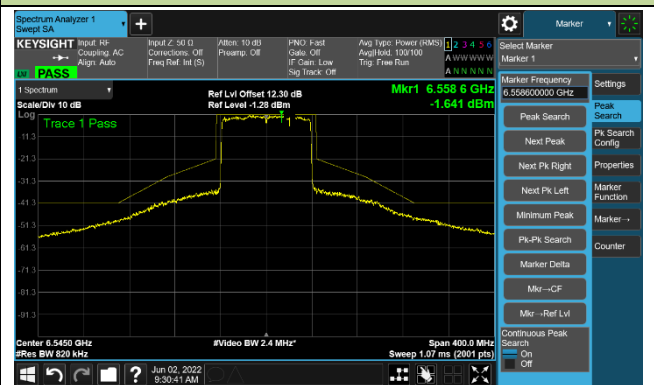

The Reference Level

The Mask Data

Channel 55 (6225MHz)

The Reference Level

The Mask Data

Channel 87 (6385MHz)

The Reference Level

The Mask Data

802.11ax-HE80

Channel 103 (6465MHz)

The Reference Level

The Mask Data

Channel 119 (6545MHz)

The Reference Level

The Mask Data

Channel 135 (6625MHz)

The Reference Level

The Mask Data

802.11ax-HE80

Channel 151 (6705MHz)

The Reference Level

The Mask Data

Channel 183 (6865MHz)

The Reference Level

The Mask Data

Channel 199 (6945MHz)

The Reference Level

The Mask Data

802.11ax-HE80

Channel 215 (7025MHz)

The Reference Level

The Mask Data