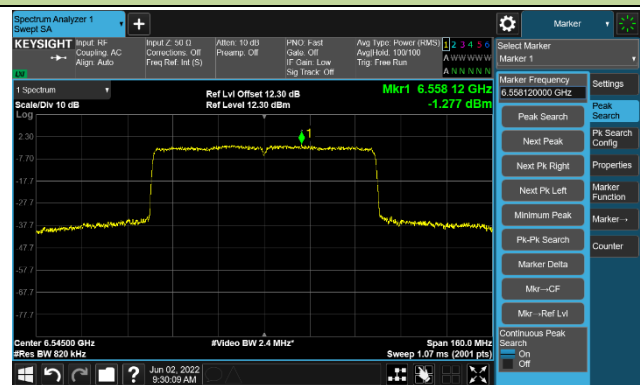

The Reference Level

The Mask Data

Channel 55 (6225MHz)

The Reference Level

The Mask Data

Channel 87 (6385MHz)

The Reference Level

The Mask Data

802.11ax-HE80

Channel 103 (6465MHz)

The Reference Level

The Mask Data

Channel 119 (6545MHz)

The Reference Level

The Mask Data

Channel 135 (6625MHz)

The Reference Level

The Mask Data

802.11ax-HE80

Channel 151 (6705MHz)

The Reference Level

The Mask Data

Channel 183 (6865MHz)

The Reference Level