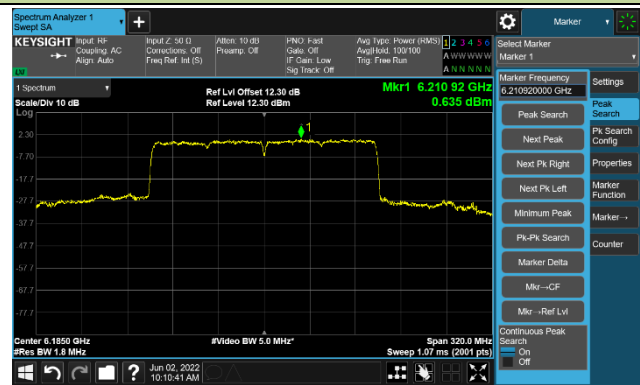

The Mask Data

Channel 199 (6945MHz)

The Reference Level

The Mask Data

802.11ax-HE80

Channel 215 (7025MHz)

The Reference Level

The Mask Data

802.11ax-HE160

Channel 15 (6025MHz)

The Reference Level

The Mask Data

Channel 47 (6185MHz)

The Reference Level

The Mask Data

Channel 79 (6345MHz)

The Reference Level

The Mask Data