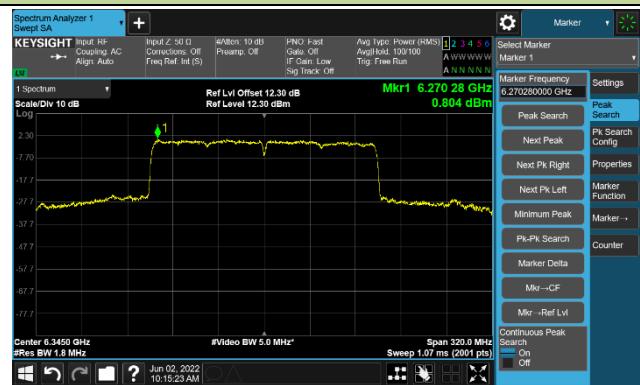

The Mask Data

Channel 199 (6945MHz)

The Reference Level

The Mask Data

802.11ax-HE80

Channel 215 (7025MHz)

The Reference Level

The Mask Data

802.11ax-HE160

Channel 15 (6025MHz)

The Reference Level

The Mask Data

Channel 47 (6185MHz)

The Reference Level

The Mask Data

Channel 79 (6345MHz)

The Reference Level

The Mask Data