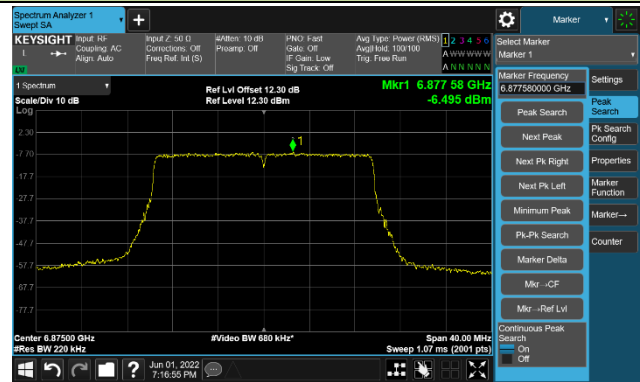

The Reference Level

The Mask Data

802.11ax-HE20

Channel 117 (6535MHz)

The Reference Level

The Mask Data

Channel 157 (6715MHz)

The Reference Level

The Mask Data

Channel 181 (6855MHz)

The Reference Level

The Mask Data

802.11ax-HE20

Channel 185 (6875MHz)

The Reference Level

The Mask Data

Channel 189 (6895MHz)

The Reference Level

The Mask Data

Channel 213 (7015MHz)

The Reference Level

The Mask Data

802.11ax-HE20

Channel 229 (7095MHz)