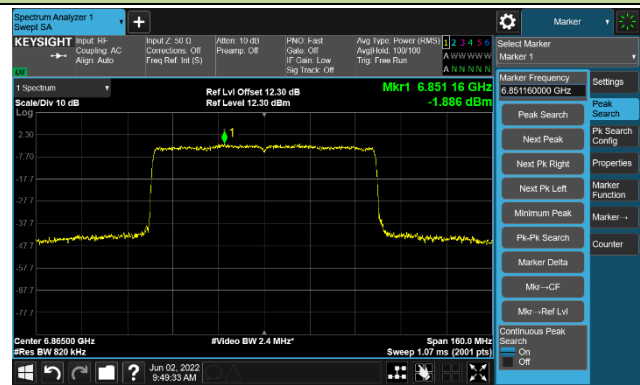

802.11ax-HE80

Channel 103 (6465MHz)

The Reference Level

The Mask Data

Channel 119 (6545MHz)

The Reference Level

The Mask Data

Channel 135 (6625MHz)

The Reference Level

The Mask Data

802.11ax-HE80

Channel 151 (6705MHz)

The Reference Level

The Mask Data

Channel 183 (6865MHz)

The Reference Level

The Mask Data

Channel 199 (6945MHz)

The Reference Level

The Mask Data

802.11ax-HE80

Channel 215 (7025MHz)

The Reference Level

The Mask Data