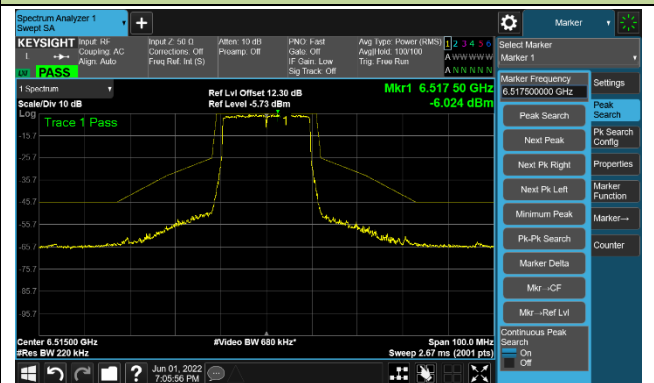

802.11ax-HE20

Channel 97 (6435MHz)

The Reference Level

The Mask Data

Channel 105 (6475MHz)

The Reference Level

The Mask Data

Channel 113 (6515MHz)

The Reference Level

The Mask Data

802.11ax-HE20

Channel 117 (6535MHz)

The Reference Level

The Mask Data

Channel 157 (6715MHz)

The Reference Level

The Mask Data

Channel 181 (6855MHz)

The Reference Level

The Mask Data

802.11ax-HE20

Channel 185 (6875MHz)

The Reference Level

The Mask Data