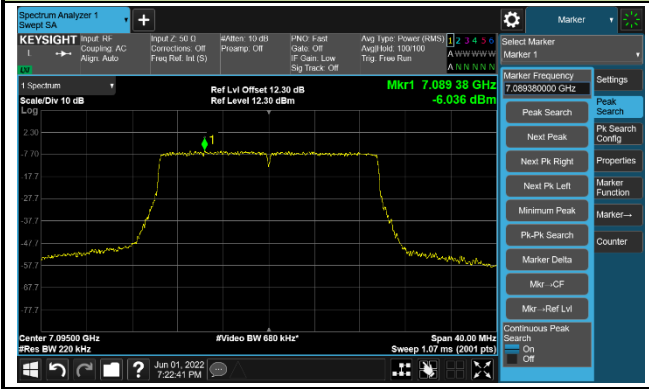

The Mask Data

Channel 181 (6855MHz)

The Reference Level

The Mask Data

802.11ax-HE20

Channel 185 (6875MHz)

The Reference Level

The Mask Data

Channel 189 (6895MHz)

The Reference Level

The Mask Data

Channel 213 (7015MHz)

The Reference Level

The Mask Data

802.11ax-HE20

Channel 229 (7095MHz)

The Reference Level

The Mask Data

802.11ax-HE40

Channel 03 (5965MHz)

The Reference Level

The Mask Data

Channel 51 (6205MHz)

The Reference Level