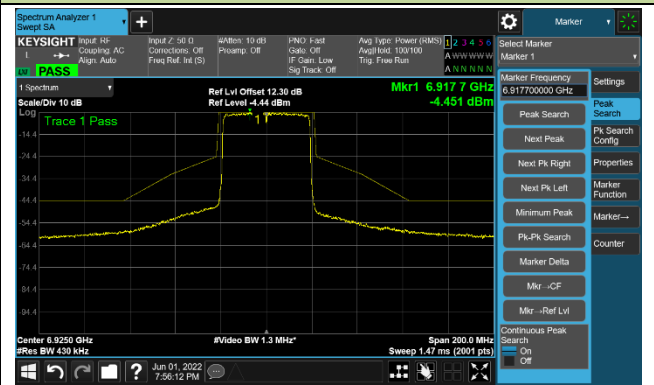

The Reference Level

The Mask Data

Channel 147 (6685MHz)

The Reference Level

The Mask Data

Channel 179 (6845MHz)

The Reference Level

The Mask Data

802.11ax-HE40

Channel 187 (6885MHz)

The Reference Level

The Mask Data

Channel 195 (6925MHz)

The Reference Level

The Mask Data

Channel 211 (7005MHz)

The Reference Level

The Mask Data

802.11ax-HE40

Channel 227 (7085MHz)

The Reference Level

The Mask Data

802.11ax-HE80

Channel 07 (5985MHz)

The Reference Level

The Mask Data

Channel 55 (6225MHz)

The Reference Level

The Mask Data

Channel 87 (6385MHz)

The Reference Level

The Mask Data