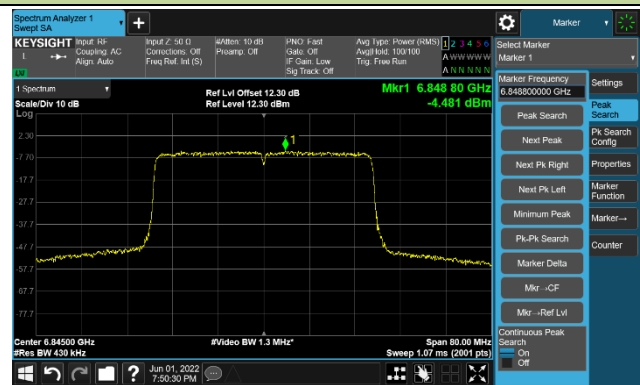

Channel 107 (6485MHz)

The Reference Level

The Mask Data

Channel 115 (6525MHz)

The Reference Level

The Mask Data

802.11ax-HE40

Channel 123 (6565MHz)

The Reference Level

The Mask Data

Channel 147 (6685MHz)

The Reference Level

The Mask Data

Channel 179 (6845MHz)

The Reference Level

The Mask Data

802.11ax-HE40

Channel 187 (6885MHz)

The Reference Level

The Mask Data

Channel 195 (6925MHz)

The Reference Level

The Mask Data

Channel 211 (7005MHz)