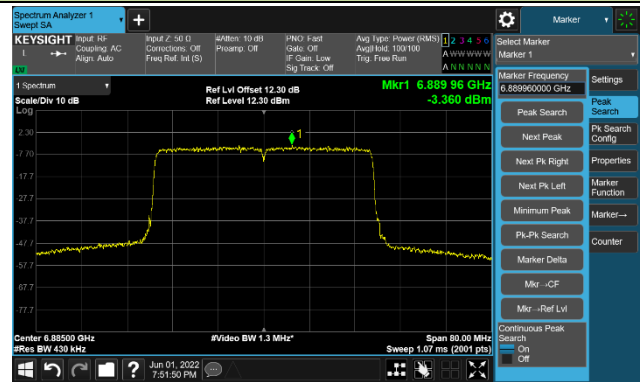

The Reference Level

The Mask Data

Channel 147 (6685MHz)

The Reference Level

The Mask Data

Channel 179 (6845MHz)

The Reference Level

The Mask Data

802.11ax-HE40

Channel 187 (6885MHz)

The Reference Level

The Mask Data

Channel 195 (6925MHz)

The Reference Level

The Mask Data

Channel 211 (7005MHz)