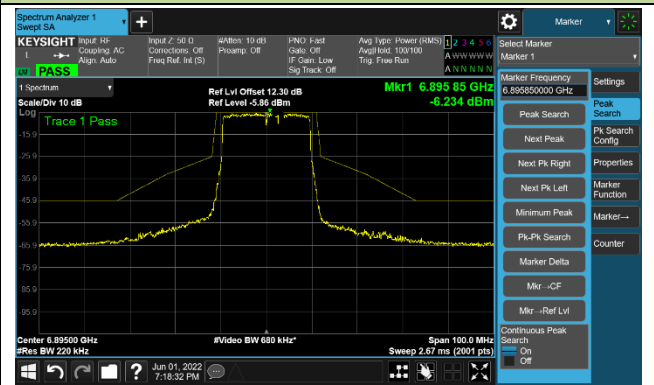

The Reference Level

The Mask Data

802.11ax-HE20

Channel 117 (6535MHz)

The Reference Level

The Mask Data

Channel 157 (6715MHz)

The Reference Level

The Mask Data

Channel 181 (6855MHz)

The Reference Level

The Mask Data

802.11ax-HE20

Channel 185 (6875MHz)

The Reference Level

The Mask Data

Channel 189 (6895MHz)

The Reference Level

The Mask Data

Channel 213 (7015MHz)

The Reference Level

The Mask Data

802.11ax-HE20

Channel 229 (7095MHz)

The Reference Level

The Mask Data

802.11ax-HE40

Channel 03 (5965MHz)

The Reference Level

The Mask Data

Channel 51 (6205MHz)

The Reference Level