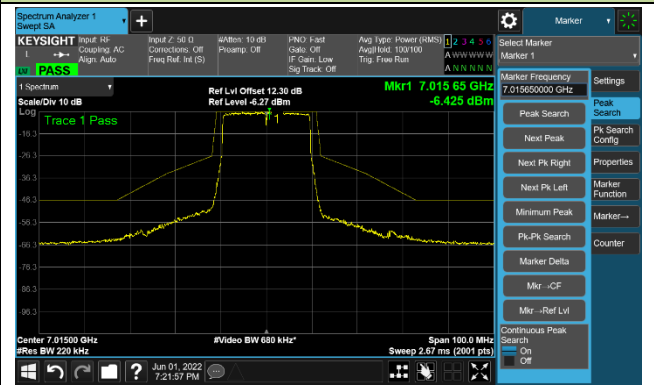

The Mask Data

Channel 181 (6855MHz)

The Reference Level

The Mask Data

802.11ax-HE20

Channel 185 (6875MHz)

The Reference Level

The Mask Data

Channel 189 (6895MHz)

The Reference Level

The Mask Data

Channel 213 (7015MHz)

The Reference Level

The Mask Data

802.11ax-HE20

Channel 229 (7095MHz)

The Reference Level

The Mask Data

802.11ax-HE40

Channel 03 (5965MHz)

The Reference Level

The Mask Data

Channel 51 (6205MHz)

The Reference Level

The Mask Data

Channel 91 (6405MHz)

The Reference Level

The Mask Data

802.11ax-HE40

Channel 99 (6445MHz)

The Reference Level

The Mask Data