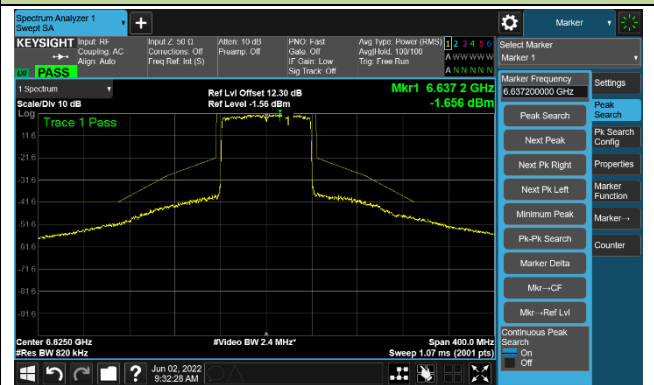

The Reference Level

The Mask Data

Channel 55 (6225MHz)

The Reference Level

The Mask Data

Channel 87 (6385MHz)

The Reference Level

The Mask Data

802.11ax-HE80

Channel 103 (6465MHz)

The Reference Level

The Mask Data

Channel 119 (6545MHz)

The Reference Level

The Mask Data

Channel 135 (6625MHz)

The Reference Level

The Mask Data

802.11ax-HE80

Channel 151 (6705MHz)

The Reference Level

The Mask Data

Channel 183 (6865MHz)

The Reference Level

The Mask Data

Channel 199 (6945MHz)

The Reference Level

The Mask Data

802.11ax-HE80

Channel 215 (7025MHz)

The Reference Level

The Mask Data