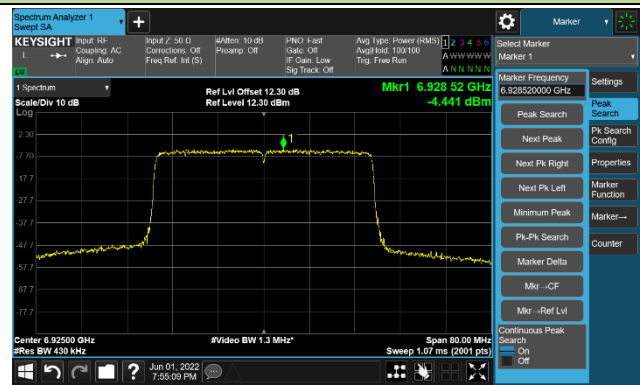

The Reference Level

The Mask Data

Channel 147 (6685MHz)

The Reference Level

The Mask Data

Channel 179 (6845MHz)

The Reference Level

The Mask Data

802.11ax-HE40

Channel 187 (6885MHz)

The Reference Level

The Mask Data

Channel 195 (6925MHz)

The Reference Level

The Mask Data

Channel 211 (7005MHz)

The Reference Level

The Mask Data

802.11ax-HE40

Channel 227 (7085MHz)

The Reference Level

The Mask Data

802.11ax-HE80

Channel 07 (5985MHz)