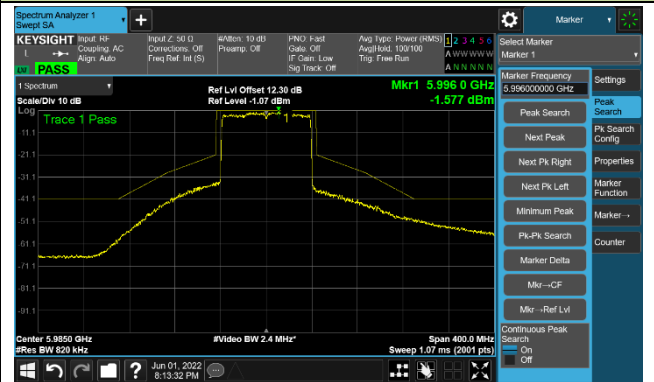

802.11ax-HE40

Channel 187 (6885MHz)

The Reference Level

The Mask Data

Channel 195 (6925MHz)

The Reference Level

The Mask Data

Channel 211 (7005MHz)

The Reference Level

The Mask Data

802.11ax-HE40

Channel 227 (7085MHz)

The Reference Level

The Mask Data

802.11ax-HE80

Channel 07 (5985MHz)

The Reference Level

The Mask Data

Channel 55 (6225MHz)

The Reference Level

The Mask Data

Channel 87 (6385MHz)

The Reference Level

The Mask Data