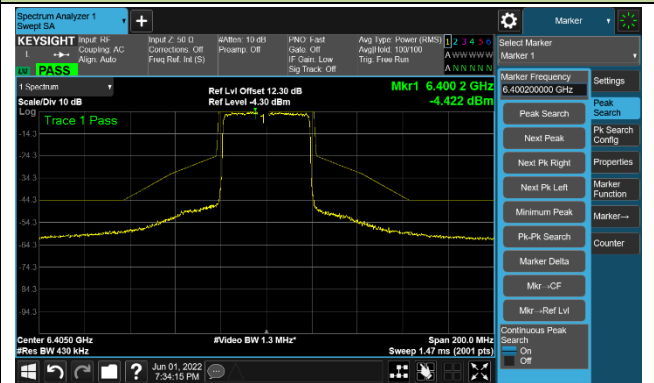

The Reference Level

The Mask Data

802.11ax-HE40

Channel 03 (5965MHz)

The Reference Level

The Mask Data

Channel 51 (6205MHz)

The Reference Level

The Mask Data

Channel 91 (6405MHz)

The Reference Level

The Mask Data

802.11ax-HE40

Channel 99 (6445MHz)

The Reference Level

The Mask Data

Channel 107 (6485MHz)

The Reference Level

The Mask Data

Channel 115 (6525MHz)

The Reference Level

The Mask Data

802.11ax-HE40

Channel 123 (6565MHz)

The Reference Level

The Mask Data

Channel 147 (6685MHz)

The Reference Level

The Mask Data

Channel 179 (6845MHz)

The Reference Level

The Mask Data