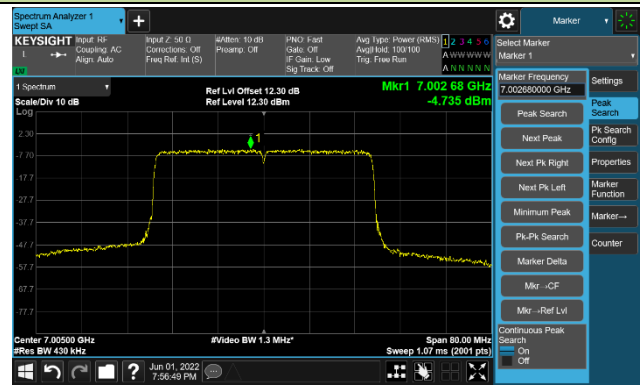

The Reference Level

The Mask Data

Channel 147 (6685MHz)

The Reference Level

The Mask Data

Channel 179 (6845MHz)

The Reference Level

The Mask Data

802.11ax-HE40

Channel 187 (6885MHz)

The Reference Level

The Mask Data

Channel 195 (6925MHz)

The Reference Level

The Mask Data

Channel 211 (7005MHz)

The Reference Level

The Mask Data

802.11ax-HE40

Channel 227 (7085MHz)

The Reference Level

The Mask Data

802.11ax-HE80

Channel 07 (5985MHz)