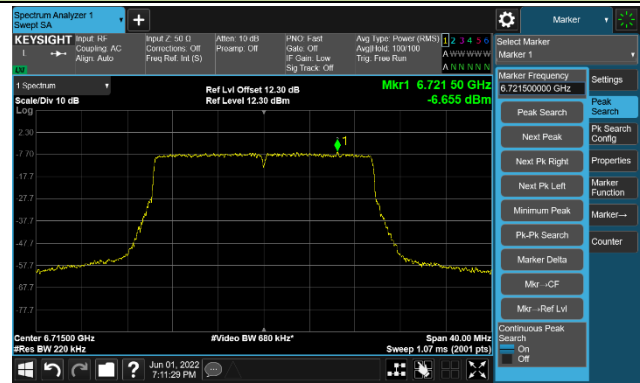

802.11ax-HE20

Channel 97 (6435MHz)

The Reference Level

The Mask Data

Channel 105 (6475MHz)

The Reference Level

The Mask Data

Channel 113 (6515MHz)

The Reference Level

The Mask Data

802.11ax-HE20

Channel 117 (6535MHz)

The Reference Level

The Mask Data

Channel 157 (6715MHz)

The Reference Level

The Mask Data

Channel 181 (6855MHz)

The Reference Level

The Mask Data

802.11ax-HE20

Channel 185 (6875MHz)

The Reference Level

The Mask Data

Channel 189 (6895MHz)

The Reference Level

The Mask Data

Channel 213 (7015MHz)

The Reference Level

The Mask Data

802.11ax-HE20

Channel 229 (7095MHz)