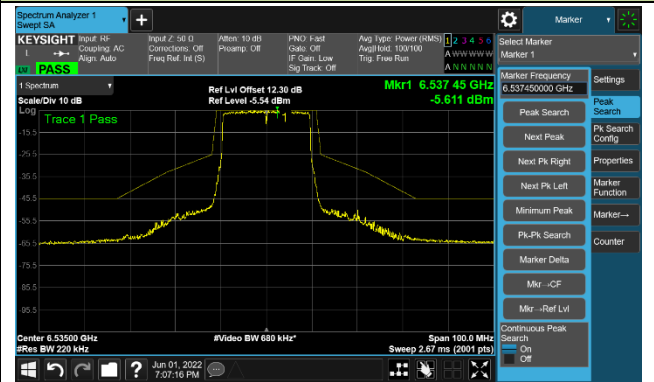

802.11ax-HE20

Channel 97 (6435MHz)

The Reference Level

The Mask Data

Channel 105 (6475MHz)

The Reference Level

The Mask Data

Channel 113 (6515MHz)

The Reference Level

The Mask Data

802.11ax-HE20

Channel 117 (6535MHz)

The Reference Level

The Mask Data

Channel 157 (6715MHz)

The Reference Level

The Mask Data

Channel 181 (6855MHz)

The Reference Level

The Mask Data

802.11ax-HE20

Channel 185 (6875MHz)

The Reference Level

The Mask Data

Channel 189 (6895MHz)

The Reference Level

The Mask Data

Channel 213 (7015MHz)

The Reference Level

The Mask Data

802.11ax-HE20

Channel 229 (7095MHz)