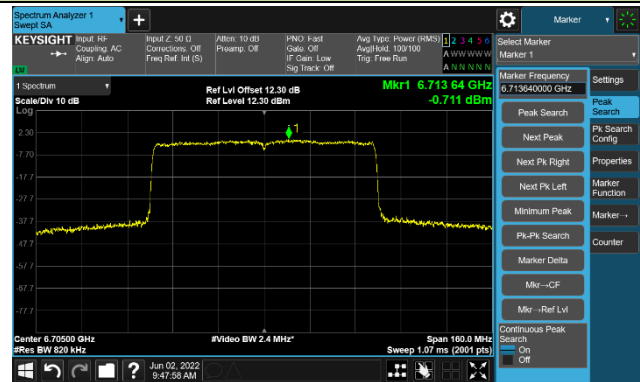

802.11ax-HE80

Channel 103 (6465MHz)

The Reference Level

The Mask Data

Channel 119 (6545MHz)

The Reference Level

The Mask Data

Channel 135 (6625MHz)

The Reference Level

The Mask Data

802.11ax-HE80

Channel 151 (6705MHz)

The Reference Level

The Mask Data

Channel 183 (6865MHz)

The Reference Level

The Mask Data

Channel 199 (6945MHz)

The Reference Level

The Mask Data

802.11ax-HE80

Channel 215 (7025MHz)

The Reference Level

The Mask Data