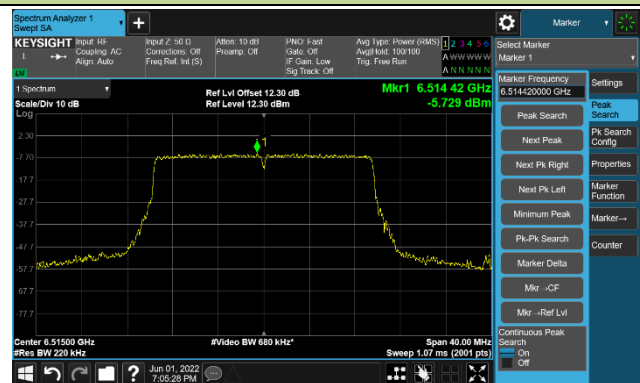

802.11ax-HE20

Channel 97 (6435MHz)

The Reference Level

The Mask Data

Channel 105 (6475MHz)

The Reference Level

The Mask Data

Channel 113 (6515MHz)

The Reference Level

The Mask Data

802.11ax-HE20

Channel 117 (6535MHz)

The Reference Level

The Mask Data

Channel 157 (6715MHz)

The Reference Level

The Mask Data

Channel 181 (6855MHz)

The Reference Level

The Mask Data

802.11ax-HE20

Channel 185 (6875MHz)

The Reference Level

The Mask Data