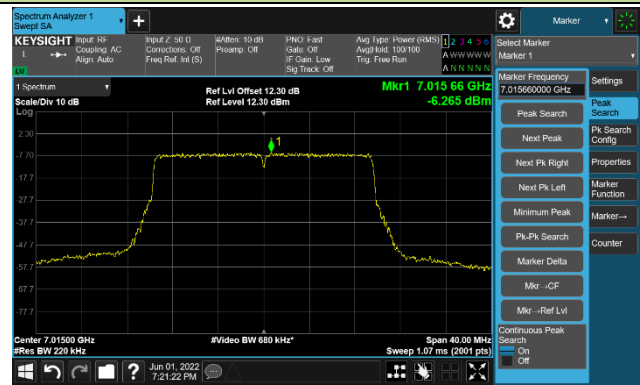

The Mask Data

Channel 181 (6855MHz)

The Reference Level

The Mask Data

802.11ax-HE20

Channel 185 (6875MHz)

The Reference Level

The Mask Data

Channel 189 (6895MHz)

The Reference Level

The Mask Data

Channel 213 (7015MHz)

The Reference Level

The Mask Data

802.11ax-HE20

Channel 229 (7095MHz)

The Reference Level

The Mask Data

802.11ax-HE40

Channel 03 (5965MHz)

The Reference Level

The Mask Data

Channel 51 (6205MHz)

The Reference Level

The Mask Data

Channel 91 (6405MHz)

The Reference Level

The Mask Data

802.11ax-HE40

Channel 99 (6445MHz)

The Reference Level

The Mask Data