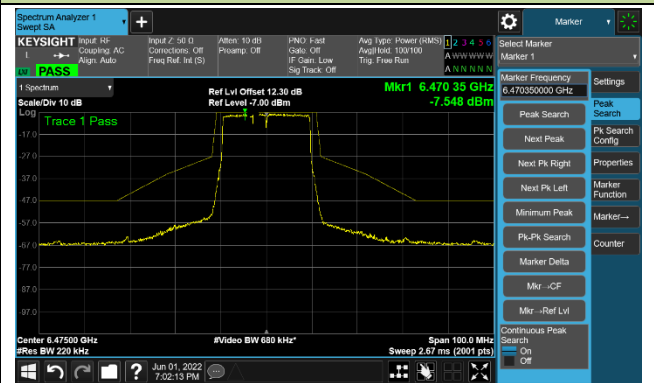

802.11ax-HE20

Channel 97 (6435MHz)

The Reference Level

The Mask Data

Channel 105 (6475MHz)

The Reference Level

The Mask Data

Channel 113 (6515MHz)

The Reference Level

The Mask Data

802.11ax-HE20

Channel 117 (6535MHz)

The Reference Level

The Mask Data

Channel 157 (6715MHz)

The Reference Level

The Mask Data

Channel 181 (6855MHz)

The Reference Level

The Mask Data

802.11ax-HE20

Channel 185 (6875MHz)

The Reference Level

The Mask Data