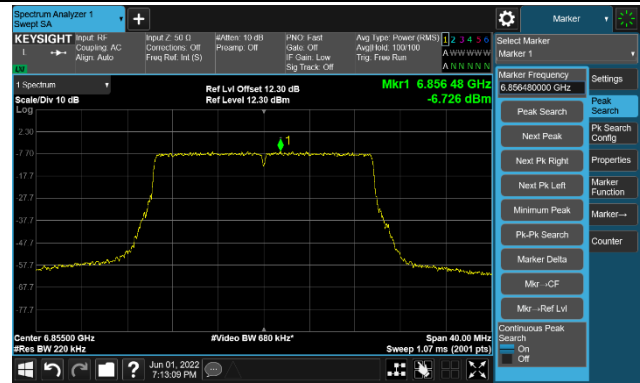

802.11ax-HE20

Channel 97 (6435MHz)

The Reference Level

The Mask Data

Channel 105 (6475MHz)

The Reference Level

The Mask Data

Channel 113 (6515MHz)

The Reference Level

The Mask Data

802.11ax-HE20

Channel 117 (6535MHz)

The Reference Level

The Mask Data

Channel 157 (6715MHz)

The Reference Level

The Mask Data

Channel 181 (6855MHz)

The Reference Level

The Mask Data

802.11ax-HE20

Channel 185 (6875MHz)

The Reference Level

The Mask Data

Channel 189 (6895MHz)

The Reference Level

The Mask Data

Channel 213 (7015MHz)

The Reference Level

The Mask Data

802.11ax-HE20

Channel 229 (7095MHz)