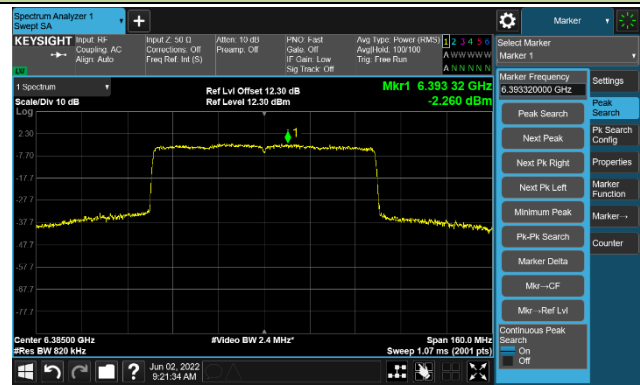

The Reference Level

The Mask Data

802.11ax-HE40

Channel 227 (7085MHz)

The Reference Level

The Mask Data

802.11ax-HE80

Channel 07 (5985MHz)

The Reference Level

The Mask Data

Channel 55 (6225MHz)

The Reference Level

The Mask Data

Channel 87 (6385MHz)

The Reference Level

The Mask Data

802.11ax-HE80

Channel 103 (6465MHz)

The Reference Level

The Mask Data

Channel 119 (6545MHz)

The Reference Level

The Mask Data

Channel 135 (6625MHz)