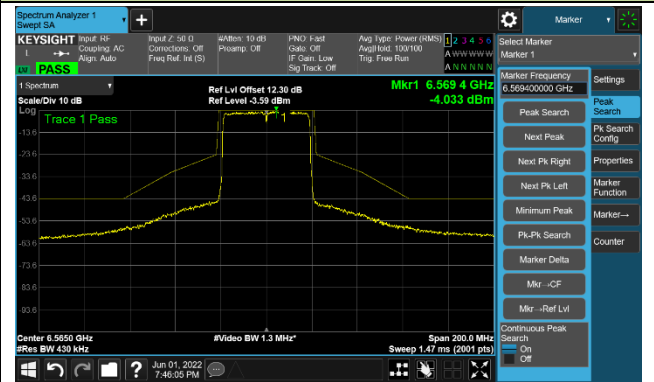

The Mask Data

Channel 91 (6405MHz)

The Reference Level

The Mask Data

802.11ax-HE40

Channel 99 (6445MHz)

The Reference Level

The Mask Data

Channel 107 (6485MHz)

The Reference Level

The Mask Data

Channel 115 (6525MHz)

The Reference Level

The Mask Data

802.11ax-HE40

Channel 123 (6565MHz)

The Reference Level

The Mask Data

Channel 147 (6685MHz)

The Reference Level

The Mask Data

Channel 179 (6845MHz)

The Reference Level

The Mask Data

802.11ax-HE40

Channel 187 (6885MHz)

The Reference Level

The Mask Data

Channel 195 (6925MHz)

The Reference Level

The Mask Data

Channel 211 (7005MHz)