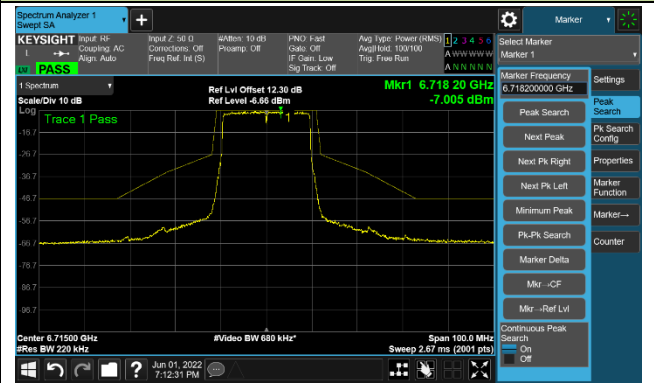

802.11ax-HE20

Channel 97 (6435MHz)

The Reference Level

The Mask Data

Channel 105 (6475MHz)

The Reference Level

The Mask Data

Channel 113 (6515MHz)

The Reference Level

The Mask Data

802.11ax-HE20

Channel 117 (6535MHz)

The Reference Level

The Mask Data

Channel 157 (6715MHz)

The Reference Level

The Mask Data

Channel 181 (6855MHz)

The Reference Level

The Mask Data

802.11ax-HE20

Channel 185 (6875MHz)

The Reference Level

The Mask Data

Channel 189 (6895MHz)

The Reference Level

The Mask Data

Channel 213 (7015MHz)

The Reference Level

The Mask Data

802.11ax-HE20

Channel 229 (7095MHz)