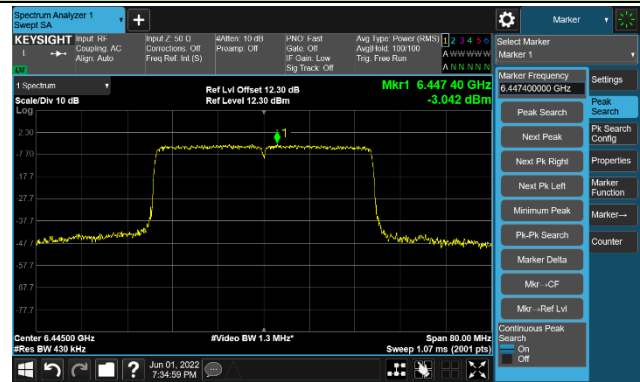

The Reference Level

The Mask Data

802.11ax-HE40

Channel 03 (5965MHz)

The Reference Level

The Mask Data

Channel 51 (6205MHz)

The Reference Level

The Mask Data

Channel 91 (6405MHz)

The Reference Level

The Mask Data

802.11ax-HE40

Channel 99 (6445MHz)

The Reference Level

The Mask Data

Channel 107 (6485MHz)

The Reference Level

The Mask Data

Channel 115 (6525MHz)

The Reference Level

The Mask Data

802.11ax-HE40

Channel 123 (6565MHz)

The Reference Level

The Mask Data

Channel 147 (6685MHz)

The Reference Level

The Mask Data

Channel 179 (6845MHz)

The Reference Level

The Mask Data