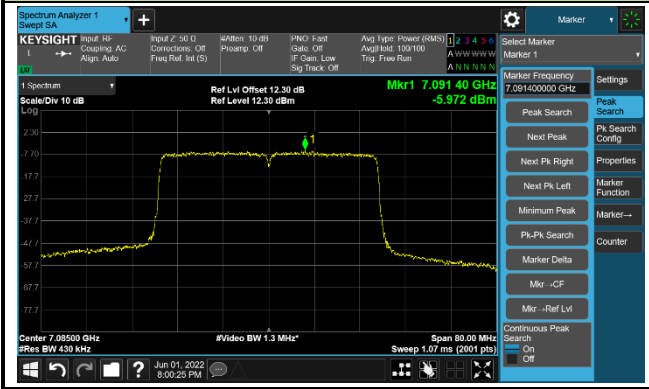

802.11ax-HE40

Channel 187 (6885MHz)

The Reference Level

The Mask Data

Channel 195 (6925MHz)

The Reference Level

The Mask Data

Channel 211 (7005MHz)

The Reference Level

The Mask Data

802.11ax-HE40

Channel 227 (7085MHz)

The Reference Level

The Mask Data

802.11ax-HE80

Channel 07 (5985MHz)

The Reference Level

The Mask Data

Channel 55 (6225MHz)

The Reference Level

The Mask Data

Channel 87 (6385MHz)

The Reference Level

The Mask Data