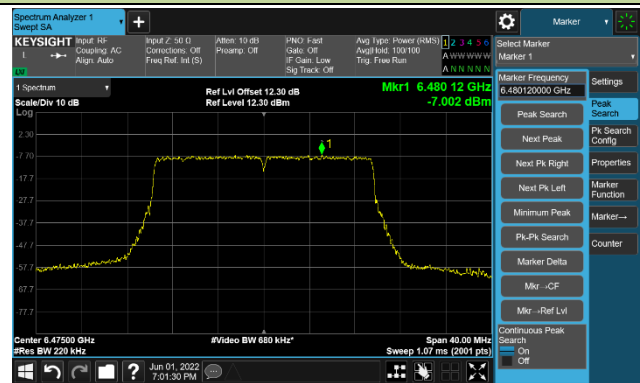

802.11ax-HE20

Channel 97 (6435MHz)

The Reference Level

The Mask Data

Channel 105 (6475MHz)

The Reference Level

The Mask Data

Channel 113 (6515MHz)

The Reference Level

The Mask Data

802.11ax-HE20

Channel 117 (6535MHz)

The Reference Level

The Mask Data

Channel 157 (6715MHz)

The Reference Level

The Mask Data

Channel 181 (6855MHz)

The Reference Level

The Mask Data

802.11ax-HE20

Channel 185 (6875MHz)

The Reference Level

The Mask Data