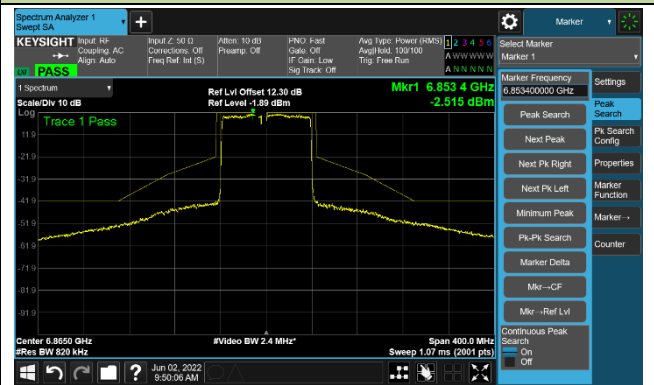

802.11ax-HE80

Channel 103 (6465MHz)

The Reference Level

The Mask Data

Channel 119 (6545MHz)

The Reference Level

The Mask Data

Channel 135 (6625MHz)

The Reference Level

The Mask Data

802.11ax-HE80

Channel 151 (6705MHz)

The Reference Level

The Mask Data

Channel 183 (6865MHz)

The Reference Level

The Mask Data

Channel 199 (6945MHz)

The Reference Level

The Mask Data

802.11ax-HE80

Channel 215 (7025MHz)

The Reference Level

The Mask Data

802.11ax-HE160

Channel 15 (6025MHz)

The Reference Level

The Mask Data

Channel 47 (6185MHz)

The Reference Level

The Mask Data

Channel 79 (6345MHz)