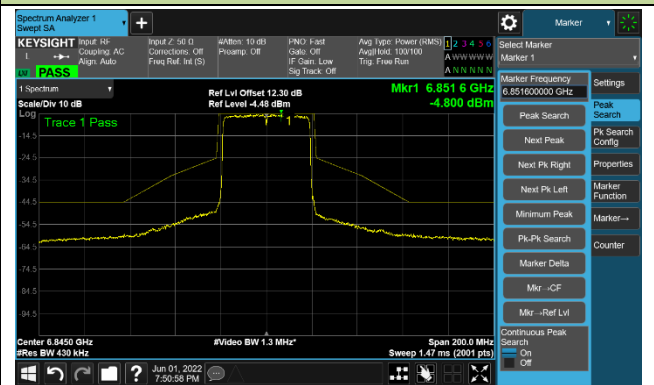

Channel 107 (6485MHz)

The Reference Level

The Mask Data

Channel 115 (6525MHz)

The Reference Level

The Mask Data

802.11ax-HE40

Channel 123 (6565MHz)

The Reference Level

The Mask Data

Channel 147 (6685MHz)

The Reference Level

The Mask Data

Channel 179 (6845MHz)

The Reference Level

The Mask Data

802.11ax-HE40

Channel 187 (6885MHz)

The Reference Level

The Mask Data

Channel 195 (6925MHz)

The Reference Level

The Mask Data

Channel 211 (7005MHz)

The Reference Level

The Mask Data

802.11ax-HE40

Channel 227 (7085MHz)

The Reference Level

The Mask Data

802.11ax-HE80

Channel 07 (5985MHz)