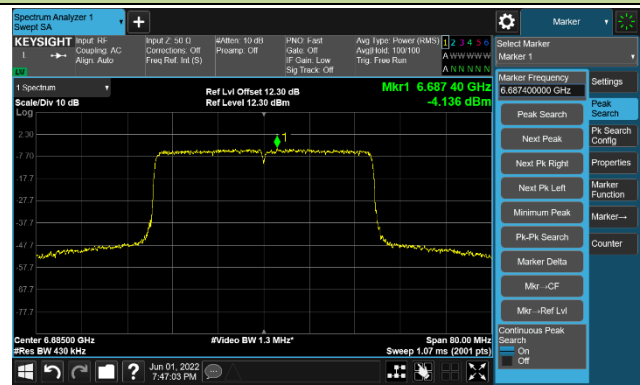

The Reference Level

The Mask Data

Channel 147 (6685MHz)

The Reference Level

The Mask Data

Channel 179 (6845MHz)

The Reference Level

The Mask Data

802.11ax-HE40

Channel 187 (6885MHz)

The Reference Level

The Mask Data

Channel 195 (6925MHz)

The Reference Level

The Mask Data

Channel 211 (7005MHz)