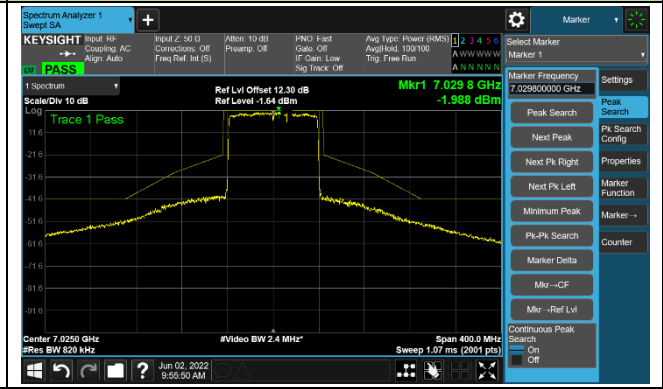

The Reference Level

The Mask Data

802.11ax-HE80

Channel 151 (6705MHz)

The Reference Level

The Mask Data

Channel 183 (6865MHz)

The Reference Level

The Mask Data

Channel 199 (6945MHz)

The Reference Level

The Mask Data

802.11ax-HE80

Channel 215 (7025MHz)

The Reference Level

The Mask Data

802.11ax-HE160

Channel 15 (6025MHz)

The Reference Level

The Mask Data

Channel 47 (6185MHz)

The Reference Level

The Mask Data

Channel 79 (6345MHz)

The Reference Level

The Mask Data