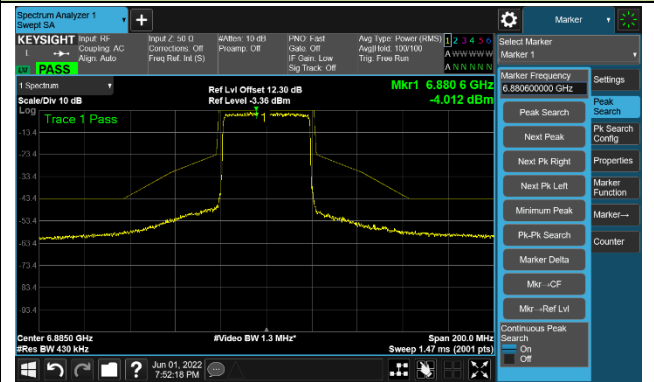

Channel 107 (6485MHz)

The Reference Level

The Mask Data

Channel 115 (6525MHz)

The Reference Level

The Mask Data

802.11ax-HE40

Channel 123 (6565MHz)

The Reference Level

The Mask Data

Channel 147 (6685MHz)

The Reference Level

The Mask Data

Channel 179 (6845MHz)

The Reference Level

The Mask Data

802.11ax-HE40

Channel 187 (6885MHz)

The Reference Level

The Mask Data

Channel 195 (6925MHz)

The Reference Level

The Mask Data

Channel 211 (7005MHz)

The Reference Level

The Mask Data

802.11ax-HE40

Channel 227 (7085MHz)

The Reference Level

The Mask Data

802.11ax-HE80

Channel 07 (5985MHz)