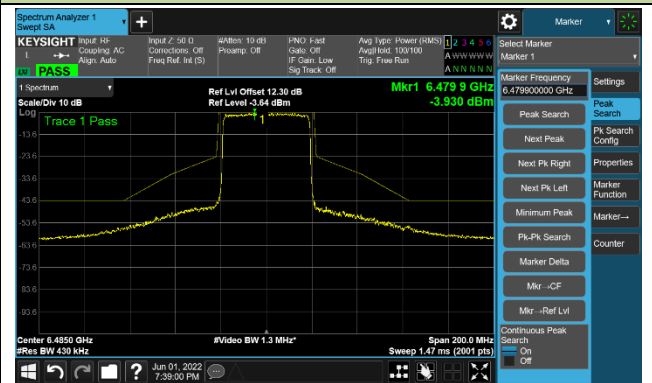

The Reference Level

The Mask Data

802.11ax-HE40

Channel 03 (5965MHz)

The Reference Level

The Mask Data

Channel 51 (6205MHz)

The Reference Level

The Mask Data

Channel 91 (6405MHz)

The Reference Level

The Mask Data

802.11ax-HE40

Channel 99 (6445MHz)

The Reference Level

The Mask Data

Channel 107 (6485MHz)

The Reference Level

The Mask Data

Channel 115 (6525MHz)

The Reference Level

The Mask Data

802.11ax-HE40

Channel 123 (6565MHz)

The Reference Level

The Mask Data

Channel 147 (6685MHz)

The Reference Level

The Mask Data

Channel 179 (6845MHz)

The Reference Level

The Mask Data