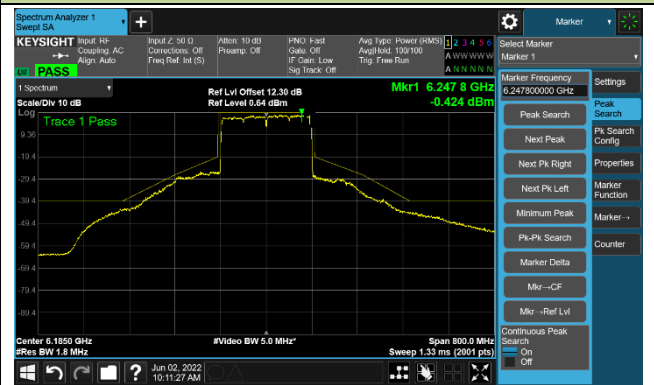

The Reference Level

The Mask Data

802.11ax-HE80

Channel 151 (6705MHz)

The Reference Level

The Mask Data

Channel 183 (6865MHz)

The Reference Level

The Mask Data

Channel 199 (6945MHz)

The Reference Level

The Mask Data

802.11ax-HE80

Channel 215 (7025MHz)

The Reference Level

The Mask Data

802.11ax-HE160

Channel 15 (6025MHz)

The Reference Level

The Mask Data

Channel 47 (6185MHz)

The Reference Level

The Mask Data

Channel 79 (6345MHz)

The Reference Level

The Mask Data