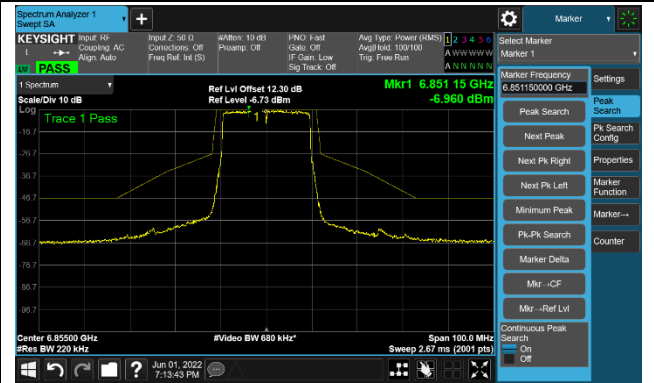

The Reference Level

The Mask Data

802.11ax-HE20

Channel 117 (6535MHz)

The Reference Level

The Mask Data

Channel 157 (6715MHz)

The Reference Level

The Mask Data

Channel 181 (6855MHz)

The Reference Level

The Mask Data

802.11ax-HE20

Channel 185 (6875MHz)

The Reference Level

The Mask Data

Channel 189 (6895MHz)

The Reference Level

The Mask Data

Channel 213 (7015MHz)

The Reference Level

The Mask Data

802.11ax-HE20

Channel 229 (7095MHz)

The Reference Level

The Mask Data

802.11ax-HE40

Channel 03 (5965MHz)

The Reference Level

The Mask Data

Channel 51 (6205MHz)

The Reference Level