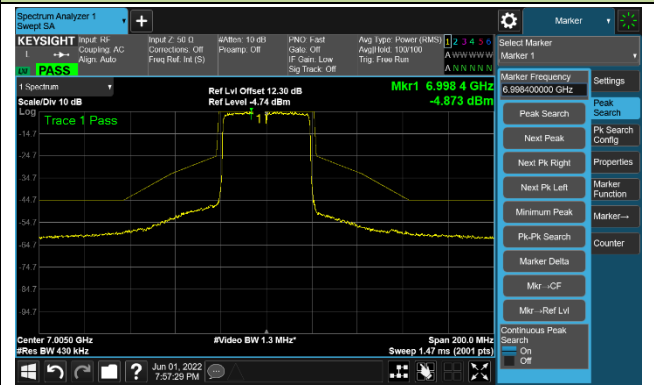

The Reference Level

The Mask Data

Channel 147 (6685MHz)

The Reference Level

The Mask Data

Channel 179 (6845MHz)

The Reference Level

The Mask Data

802.11ax-HE40

Channel 187 (6885MHz)

The Reference Level

The Mask Data

Channel 195 (6925MHz)

The Reference Level

The Mask Data

Channel 211 (7005MHz)

The Reference Level

The Mask Data

802.11ax-HE40

Channel 227 (7085MHz)

The Reference Level

The Mask Data

802.11ax-HE80

Channel 07 (5985MHz)

The Reference Level

The Mask Data

Channel 55 (6225MHz)

The Reference Level

The Mask Data

Channel 87 (6385MHz)

The Reference Level

The Mask Data