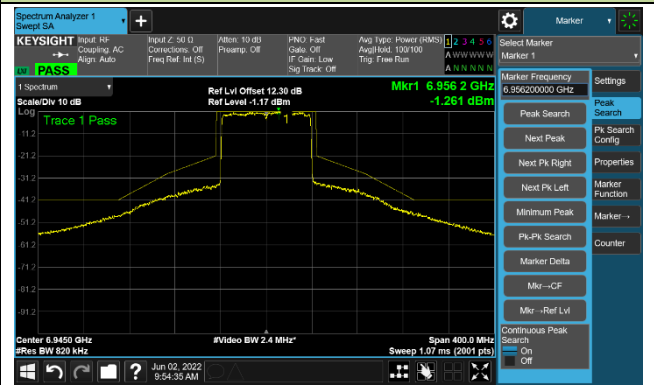

The Reference Level

The Mask Data

802.11ax-HE80

Channel 151 (6705MHz)

The Reference Level

The Mask Data

Channel 183 (6865MHz)

The Reference Level

The Mask Data

Channel 199 (6945MHz)

The Reference Level

The Mask Data

802.11ax-HE80

Channel 215 (7025MHz)

The Reference Level

The Mask Data

802.11ax-HE160

Channel 15 (6025MHz)

The Reference Level

The Mask Data

Channel 47 (6185MHz)

The Reference Level

The Mask Data

Channel 79 (6345MHz)

The Reference Level

The Mask Data