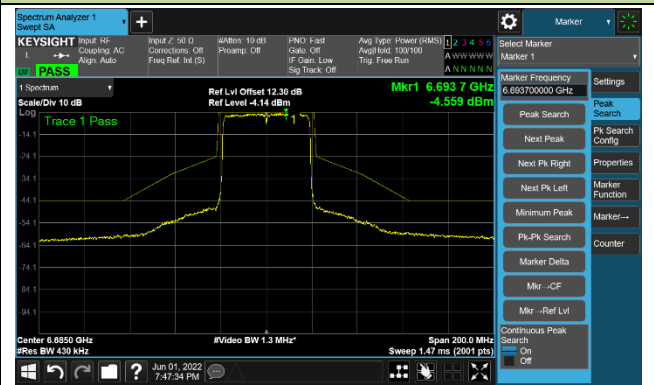

Channel 107 (6485MHz)

The Reference Level

The Mask Data

Channel 115 (6525MHz)

The Reference Level

The Mask Data

802.11ax-HE40

Channel 123 (6565MHz)

The Reference Level

The Mask Data

Channel 147 (6685MHz)

The Reference Level

The Mask Data

Channel 179 (6845MHz)

The Reference Level

The Mask Data

802.11ax-HE40

Channel 187 (6885MHz)

The Reference Level

The Mask Data

Channel 195 (6925MHz)

The Reference Level

The Mask Data

Channel 211 (7005MHz)

The Reference Level

The Mask Data

802.11ax-HE40

Channel 227 (7085MHz)

The Reference Level

The Mask Data

802.11ax-HE80

Channel 07 (5985MHz)