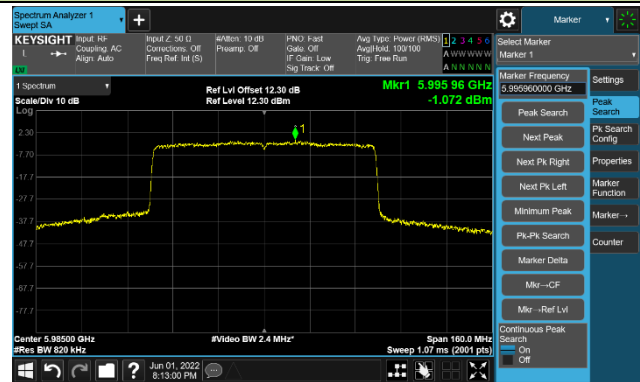

802.11ax-HE40

Channel 187 (6885MHz)

The Reference Level

The Mask Data

Channel 195 (6925MHz)

The Reference Level

The Mask Data

Channel 211 (7005MHz)

The Reference Level

The Mask Data

802.11ax-HE40

Channel 227 (7085MHz)

The Reference Level

The Mask Data

802.11ax-HE80

Channel 07 (5985MHz)

The Reference Level

The Mask Data

Channel 55 (6225MHz)

The Reference Level

The Mask Data

Channel 87 (6385MHz)

The Reference Level

The Mask Data