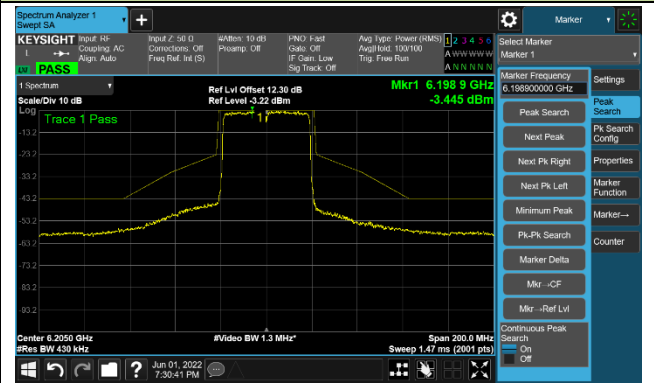

Channel 189 (6895MHz)

The Reference Level

The Mask Data

Channel 213 (7015MHz)

The Reference Level

The Mask Data

802.11ax-HE20

Channel 229 (7095MHz)

The Reference Level

The Mask Data

802.11ax-HE40

Channel 03 (5965MHz)

The Reference Level

The Mask Data

Channel 51 (6205MHz)

The Reference Level

The Mask Data

Channel 91 (6405MHz)

The Reference Level

The Mask Data

802.11ax-HE40

Channel 99 (6445MHz)

The Reference Level

The Mask Data

The Reference Level

The Mask Data

Channel 147 (6685MHz)

The Reference Level

The Mask Data

Channel 179 (6845MHz)

The Reference Level

The Mask Data