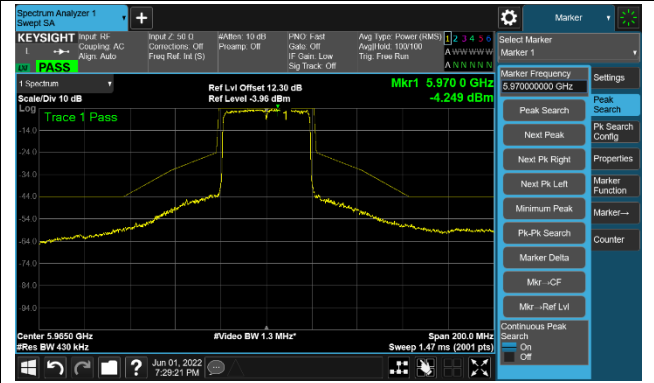

Channel 189 (6895MHz)

The Reference Level

The Mask Data

Channel 213 (7015MHz)

The Reference Level

The Mask Data

802.11ax-HE20

Channel 229 (7095MHz)

The Reference Level

The Mask Data

802.11ax-HE40

Channel 03 (5965MHz)

The Reference Level

The Mask Data

Channel 51 (6205MHz)

The Reference Level

The Mask Data

Channel 91 (6405MHz)

The Reference Level

The Mask Data

802.11ax-HE40

Channel 99 (6445MHz)

The Reference Level

The Mask Data

Channel 107 (6485MHz)

The Reference Level

The Mask Data

Channel 115 (6525MHz)

The Reference Level

The Mask Data

802.11ax-HE40

Channel 123 (6565MHz)