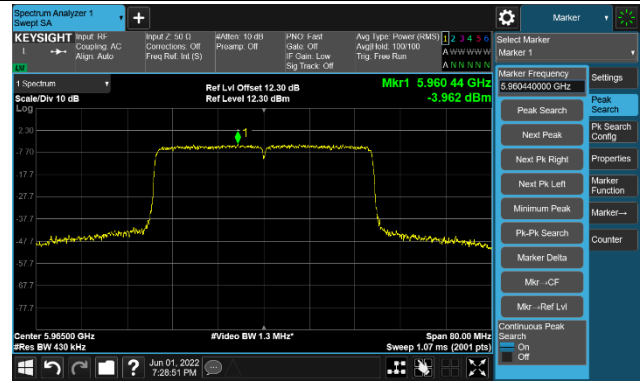

Channel 189 (6895MHz)

The Reference Level

The Mask Data

Channel 213 (7015MHz)

The Reference Level

The Mask Data

802.11ax-HE20

Channel 229 (7095MHz)

The Reference Level

The Mask Data

802.11ax-HE40

Channel 03 (5965MHz)

The Reference Level

The Mask Data

Channel 51 (6205MHz)

The Reference Level

The Mask Data

Channel 91 (6405MHz)

The Reference Level

The Mask Data

802.11ax-HE40

Channel 99 (6445MHz)

The Reference Level

The Mask Data