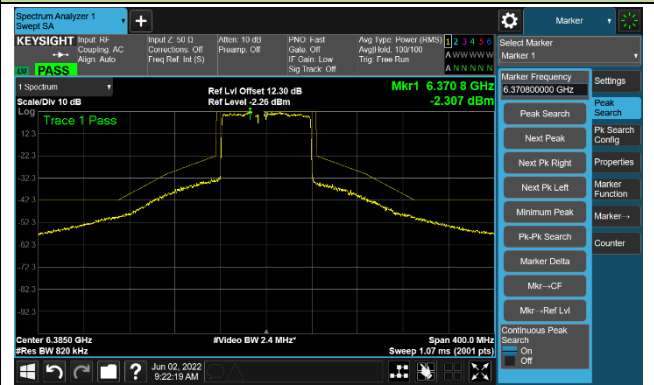

The Reference Level

The Mask Data

802.11ax-HE40

Channel 227 (7085MHz)

The Reference Level

The Mask Data

802.11ax-HE80

Channel 07 (5985MHz)

The Reference Level

The Mask Data

Channel 55 (6225MHz)

The Reference Level

The Mask Data

Channel 87 (6385MHz)

The Reference Level

The Mask Data

802.11ax-HE80

Channel 103 (6465MHz)

The Reference Level

The Mask Data

Channel 119 (6545MHz)

The Reference Level

The Mask Data

Channel 135 (6625MHz)

The Reference Level

The Mask Data

802.11ax-HE80

Channel 151 (6705MHz)

The Reference Level

The Mask Data

Channel 183 (6865MHz)

The Reference Level