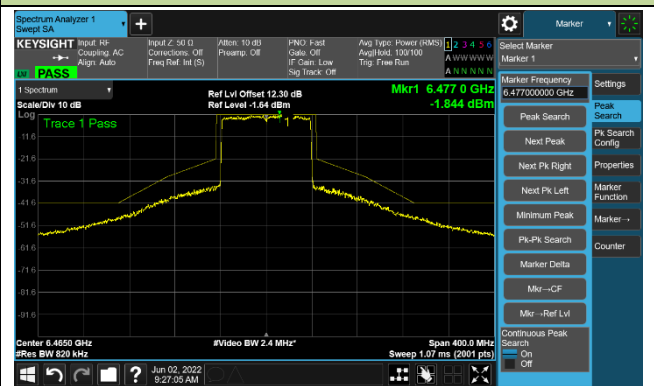

The Reference Level

The Mask Data

802.11ax-HE40

Channel 227 (7085MHz)

The Reference Level

The Mask Data

802.11ax-HE80

Channel 07 (5985MHz)

The Reference Level

The Mask Data

Channel 55 (6225MHz)

The Reference Level

The Mask Data

Channel 87 (6385MHz)

The Reference Level

The Mask Data

802.11ax-HE80

Channel 103 (6465MHz)

The Reference Level

The Mask Data

Channel 119 (6545MHz)

The Reference Level

The Mask Data

Channel 135 (6625MHz)

The Reference Level

The Mask Data

802.11ax-HE80

Channel 151 (6705MHz)

The Reference Level

The Mask Data

Channel 183 (6865MHz)

The Reference Level