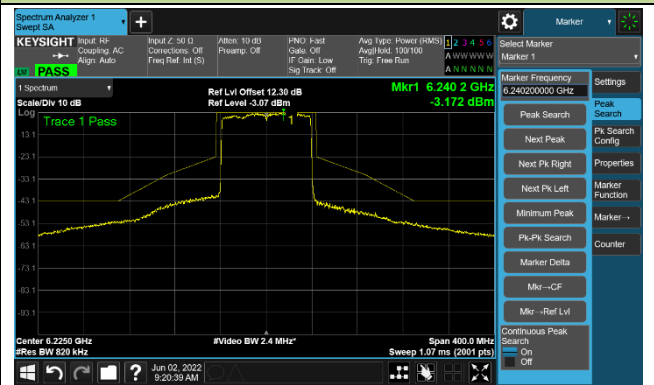

The Reference Level

The Mask Data

802.11ax-HE40

Channel 227 (7085MHz)

The Reference Level

The Mask Data

802.11ax-HE80

Channel 07 (5985MHz)

The Reference Level

The Mask Data

Channel 55 (6225MHz)

The Reference Level

The Mask Data

Channel 87 (6385MHz)

The Reference Level

The Mask Data

802.11ax-HE80

Channel 103 (6465MHz)

The Reference Level

The Mask Data

Channel 119 (6545MHz)

The Reference Level

The Mask Data

Channel 135 (6625MHz)

The Reference Level

The Mask Data

802.11ax-HE80

Channel 151 (6705MHz)

The Reference Level

The Mask Data

Channel 183 (6865MHz)

The Reference Level