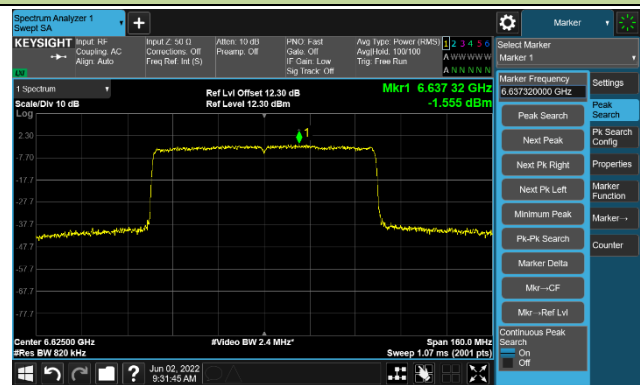

The Reference Level

The Mask Data

Channel 55 (6225MHz)

The Reference Level

The Mask Data

Channel 87 (6385MHz)

The Reference Level

The Mask Data

802.11ax-HE80

Channel 103 (6465MHz)

The Reference Level

The Mask Data

Channel 119 (6545MHz)

The Reference Level

The Mask Data

Channel 135 (6625MHz)

The Reference Level

The Mask Data

802.11ax-HE80

Channel 151 (6705MHz)

The Reference Level

The Mask Data

Channel 183 (6865MHz)

The Reference Level