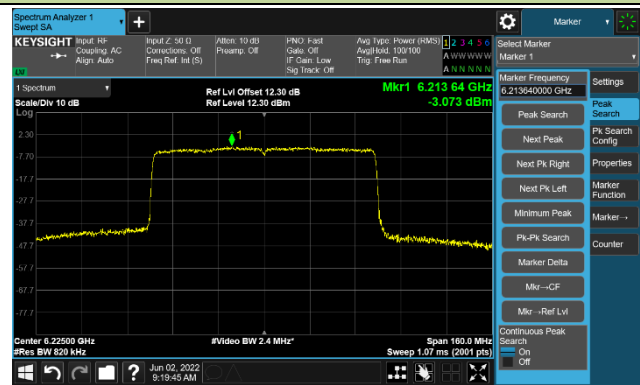

The Reference Level

The Mask Data

802.11ax-HE40

Channel 227 (7085MHz)

The Reference Level

The Mask Data

802.11ax-HE80

Channel 07 (5985MHz)

The Reference Level

The Mask Data

Channel 55 (6225MHz)

The Reference Level

The Mask Data

Channel 87 (6385MHz)

The Reference Level

The Mask Data

802.11ax-HE80

Channel 103 (6465MHz)

The Reference Level

The Mask Data

Channel 119 (6545MHz)

The Reference Level

The Mask Data

Channel 135 (6625MHz)