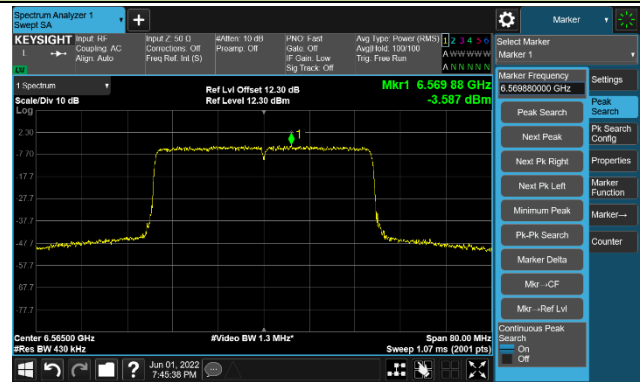

The Mask Data

Channel 91 (6405MHz)

The Reference Level

The Mask Data

802.11ax-HE40

Channel 99 (6445MHz)

The Reference Level

The Mask Data

Channel 107 (6485MHz)

The Reference Level

The Mask Data

Channel 115 (6525MHz)

The Reference Level

The Mask Data

802.11ax-HE40

Channel 123 (6565MHz)

The Reference Level

The Mask Data

Channel 147 (6685MHz)

The Reference Level

The Mask Data

Channel 179 (6845MHz)

The Reference Level

The Mask Data