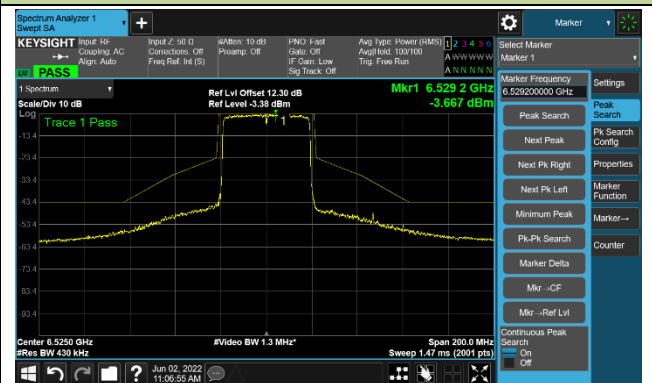

The Mask Data

Channel 91 (6405MHz)

The Reference Level

The Mask Data

802.11ax-HE40

Channel 99 (6445MHz)

The Reference Level

The Mask Data

Channel 107 (6485MHz)

The Reference Level

The Mask Data

Channel 115 (6525MHz)

The Reference Level

The Mask Data

802.11ax-HE40

Channel 123 (6565MHz)

The Reference Level

The Mask Data

Channel 147 (6685MHz)

The Reference Level

The Mask Data

Channel 179 (6845MHz)

The Reference Level

The Mask Data

802.11ax-HE40

Channel 187 (6885MHz)

The Reference Level

The Mask Data

Channel 195 (6925MHz)

The Reference Level

The Mask Data

Channel 211 (7005MHz)