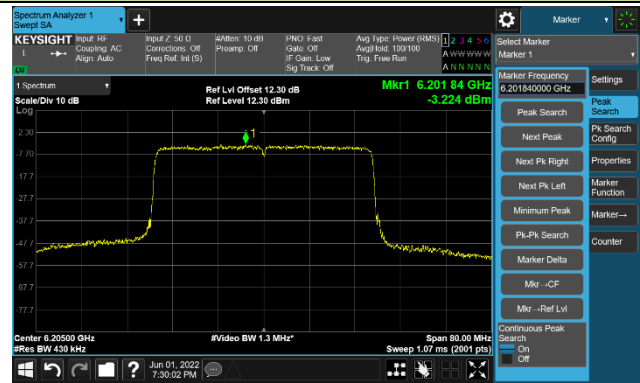

Channel 189 (6895MHz)

The Reference Level

The Mask Data

Channel 213 (7015MHz)

The Reference Level

The Mask Data

802.11ax-HE20

Channel 229 (7095MHz)

The Reference Level

The Mask Data

802.11ax-HE40

Channel 03 (5965MHz)

The Reference Level

The Mask Data

Channel 51 (6205MHz)

The Reference Level

The Mask Data

Channel 91 (6405MHz)

The Reference Level

The Mask Data

802.11ax-HE40

Channel 99 (6445MHz)

The Reference Level

The Mask Data