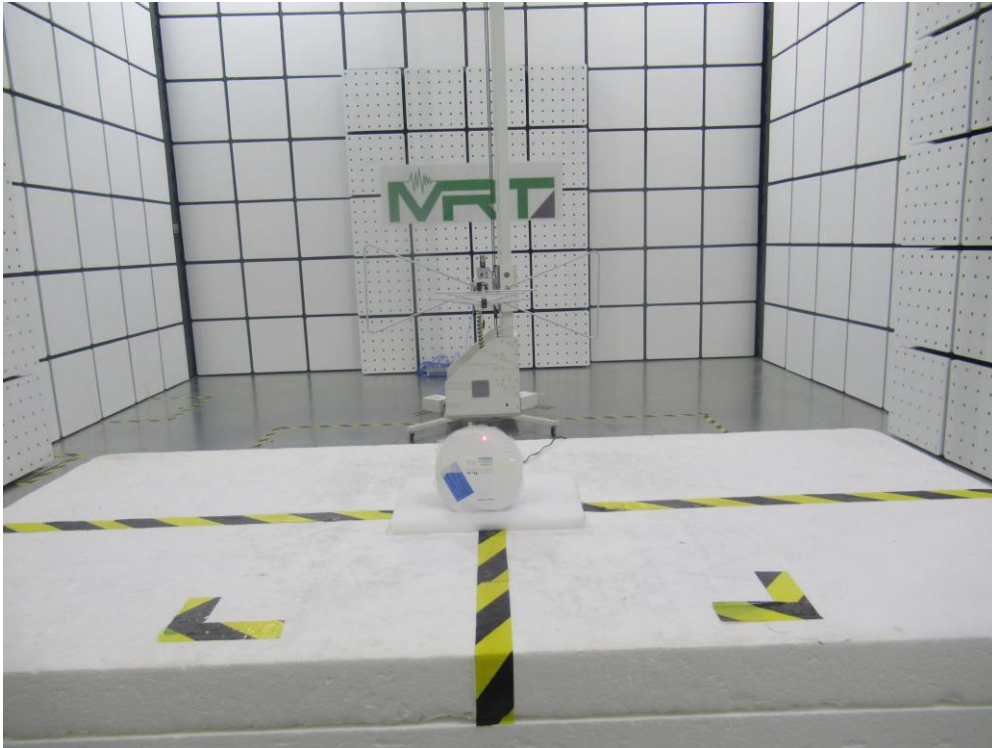

RF Test Setup Photo (BLE/ZigBee/2.4&5G Wi-Fi)

Description: Front View of Conducted Emission Test Setup

Description: Back View of Conducted Emission Test Setup

Description: Radiated Spurious Emission Test Setup below 1GHz

Description: Radiated Spurious Emission Test Setup above 1GHz

Description: RF Test Setup

Description: DFS Test Setup _ Conducted

Description: DFS Test Setup _ Radiated

RF Test Setup Photo (Wi-Fi 6E / Wi-Fi 5.9GHz)

Description: Front View of Conducted Emission Test Setup

Description: Back View of Conducted Emission Test Setup

Description: Radiated Spurious Emission Test Setup below 1GHz

Description: Radiated Spurious Emission Test Setup above 1GHz

Description: RF Test Setup