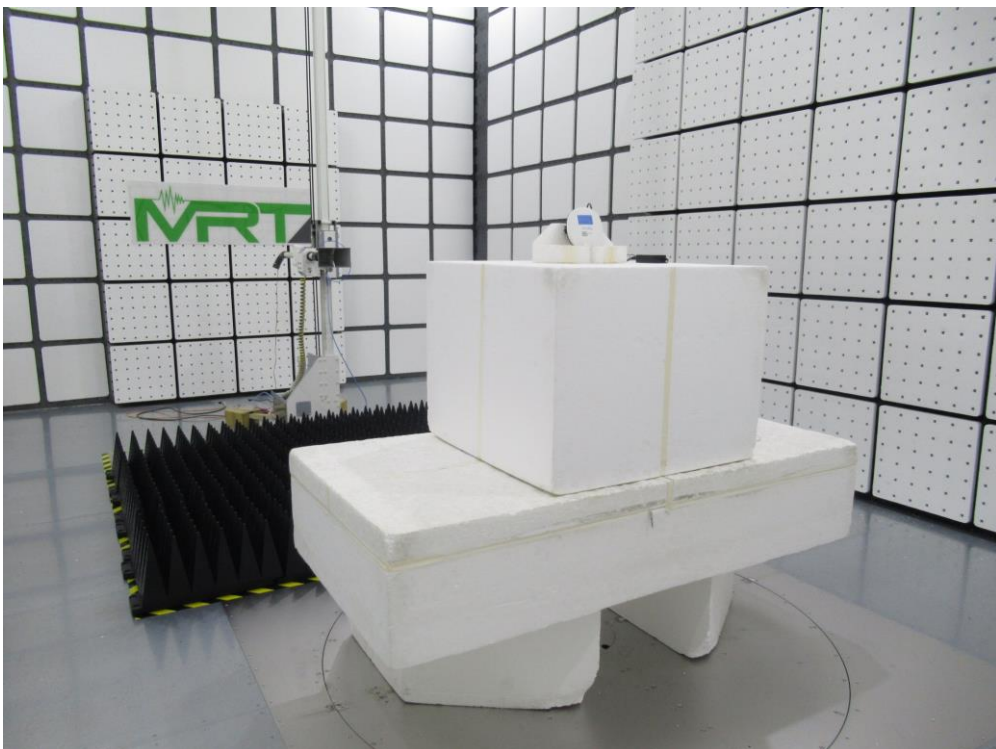

RF Test Setup Photo (BLE/ZigBee/2.4&5G Wi-Fi)

Description: Front View of Conducted Emission Test Setup

Description: Back View of Conducted Emission Test Setup

Description: Radiated Spurious Emission Test Setup below 1GHz

Description: Radiated Spurious Emission Test Setup above 1GHz

Description: RF Test Setup

Description: DFS Test Setup _ Conducted

Description: DFS Test Setup _ Radiated

RF Test Setup Photo (Wi-Fi 6E / Wi-Fi 5.9GHz)

Description: Front View of Conducted Emission Test Setup

Description: Back View of Conducted Emission Test Setup

Description: Radiated Spurious Emission Test Setup below 1GHz

Description: Radiated Spurious Emission Test Setup above 1GHz