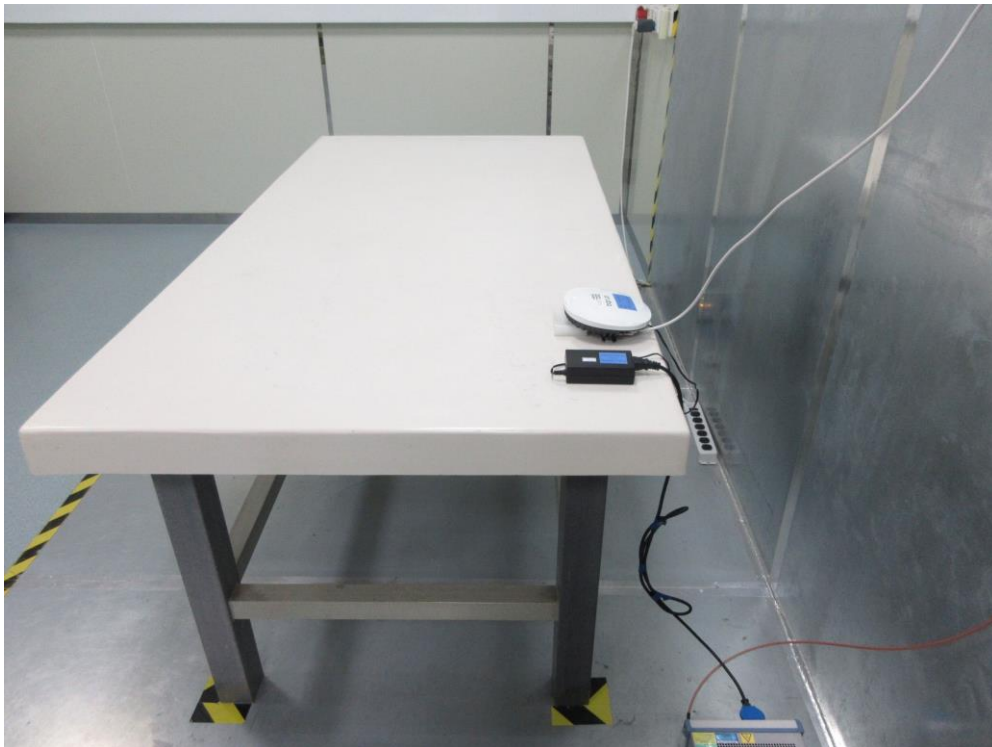

RF Test Setup Photo (BLE/ZigBee/2.4&5G Wi-Fi)

Description: Front View of Conducted Emission Test Setup

Description: Back View of Conducted Emission Test Setup

Description: Radiated Spurious Emission Test Setup below 1GHz

Description: Radiated Spurious Emission Test Setup above 1GHz

Description: RF Test Setup

Description: DFS Test Setup _ Conducted

Description: DFS Test Setup _ Radiated

RF Test Setup Photo (Wi-Fi 6E / Wi-Fi 5.9GHz)

Description: Front View of Conducted Emission Test Setup

Description: Back View of Conducted Emission Test Setup

Description: Radiated Spurious Emission Test Setup below 1GHz

Description: Radiated Spurious Emission Test Setup above 1GHz

Description: RF Test Setup