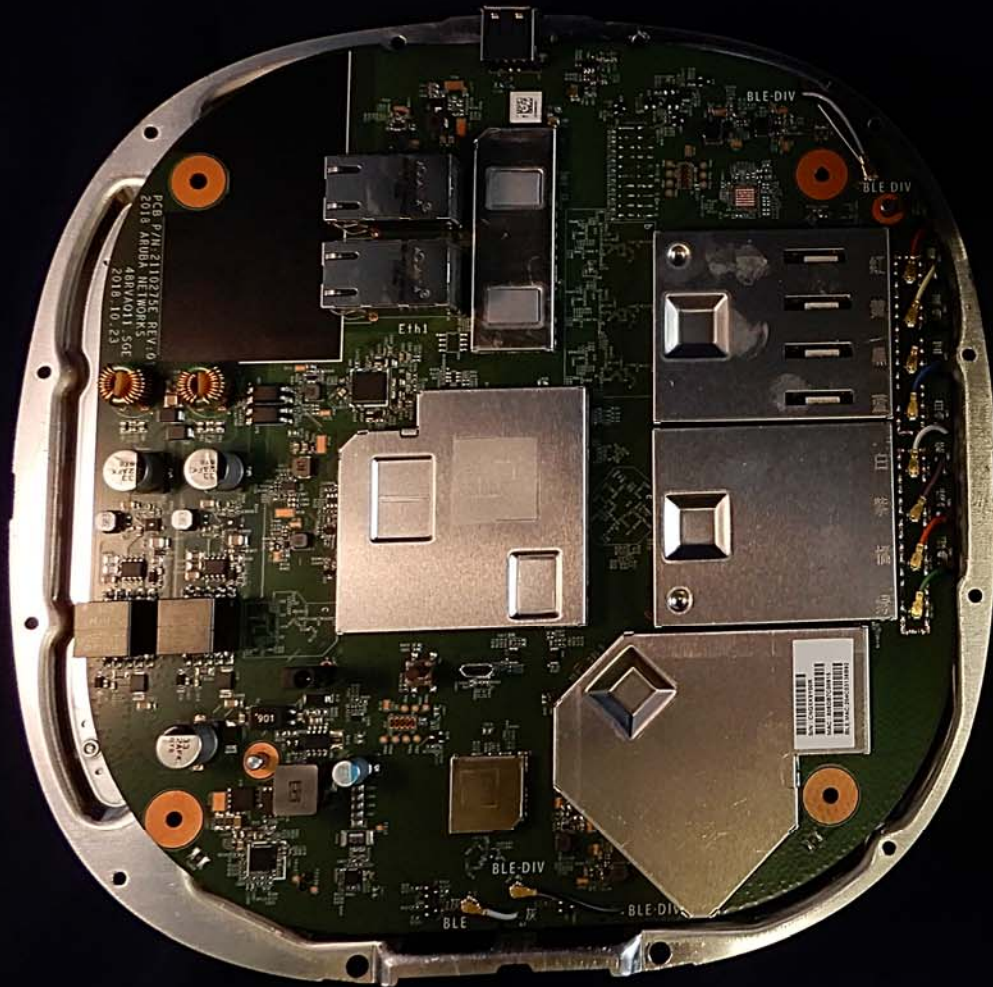

WESTCOTT
Since 1878

WESTCOTT
Since 1872®

PCB P/N: 2110275E REV: 01
2018 ARUBA NETWORKS
48RVA011 - SGE
2018.10.23

WESTCOTT
MADE IN CHINA
DATE: 2018-10-23
P/N: 208-02013-0000

Pulse
PA5235M
1846 M1
C.N

Pulse
PA5235NL
1846 M1
C.N