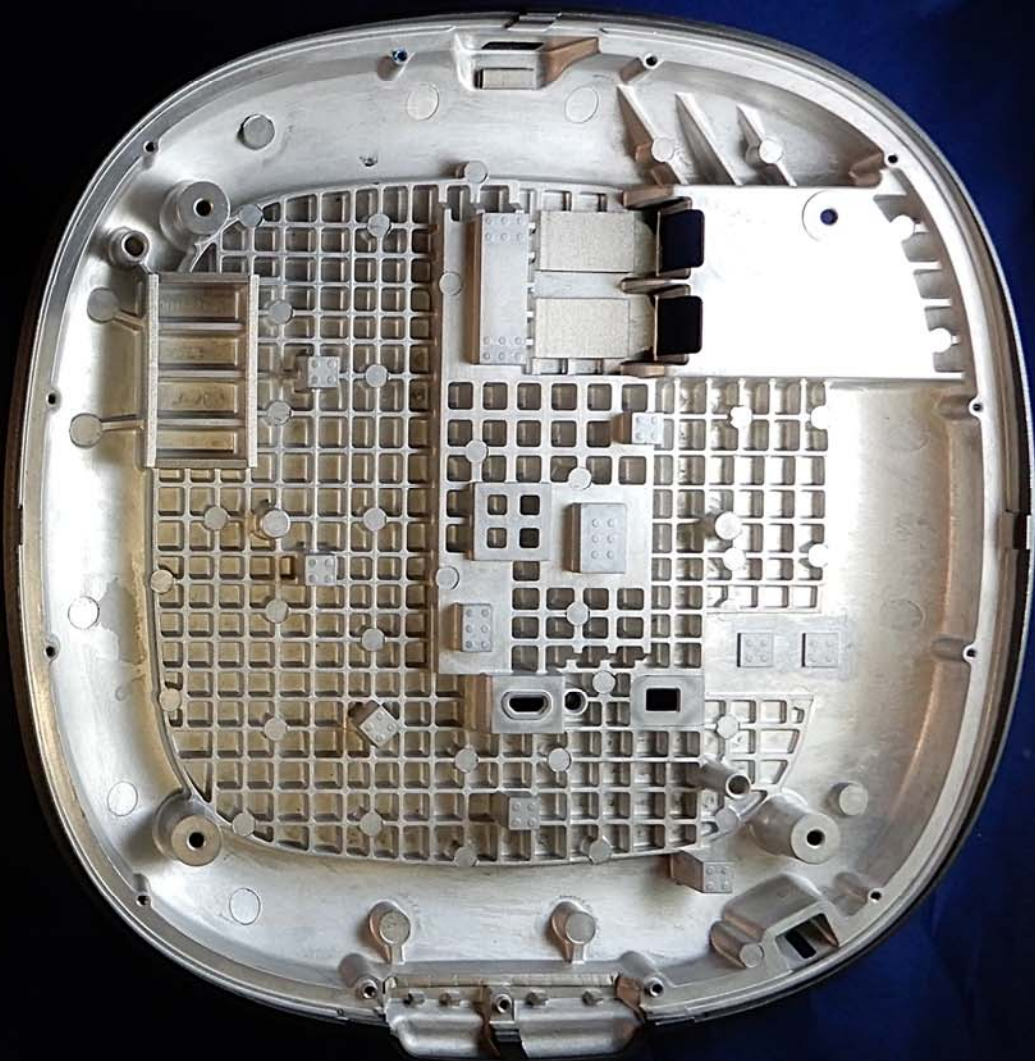

WESTCOTT
Since 1878

WESTCOTT
Since 1872®

PCB P/N: 2110275E REV: 01
2018 ARUBA NETWORKS
48RVA011 - SGE
2018.10.23

WESTCOTT
MADE IN CHINA
DATE: 2018-10-23
P/N: 208-02013-0000

Pulse
PA5235M
1846 M1
C.N

Pulse
PA5235NL
1846 M1
C.N

33
22A.K.
876

33
22A.K.
876

121-407-1725-06
1725-06

121-407-1725-06
1725-06

BLE-DIV

BLE-DIV

BLE-DIV

BLE-DIV