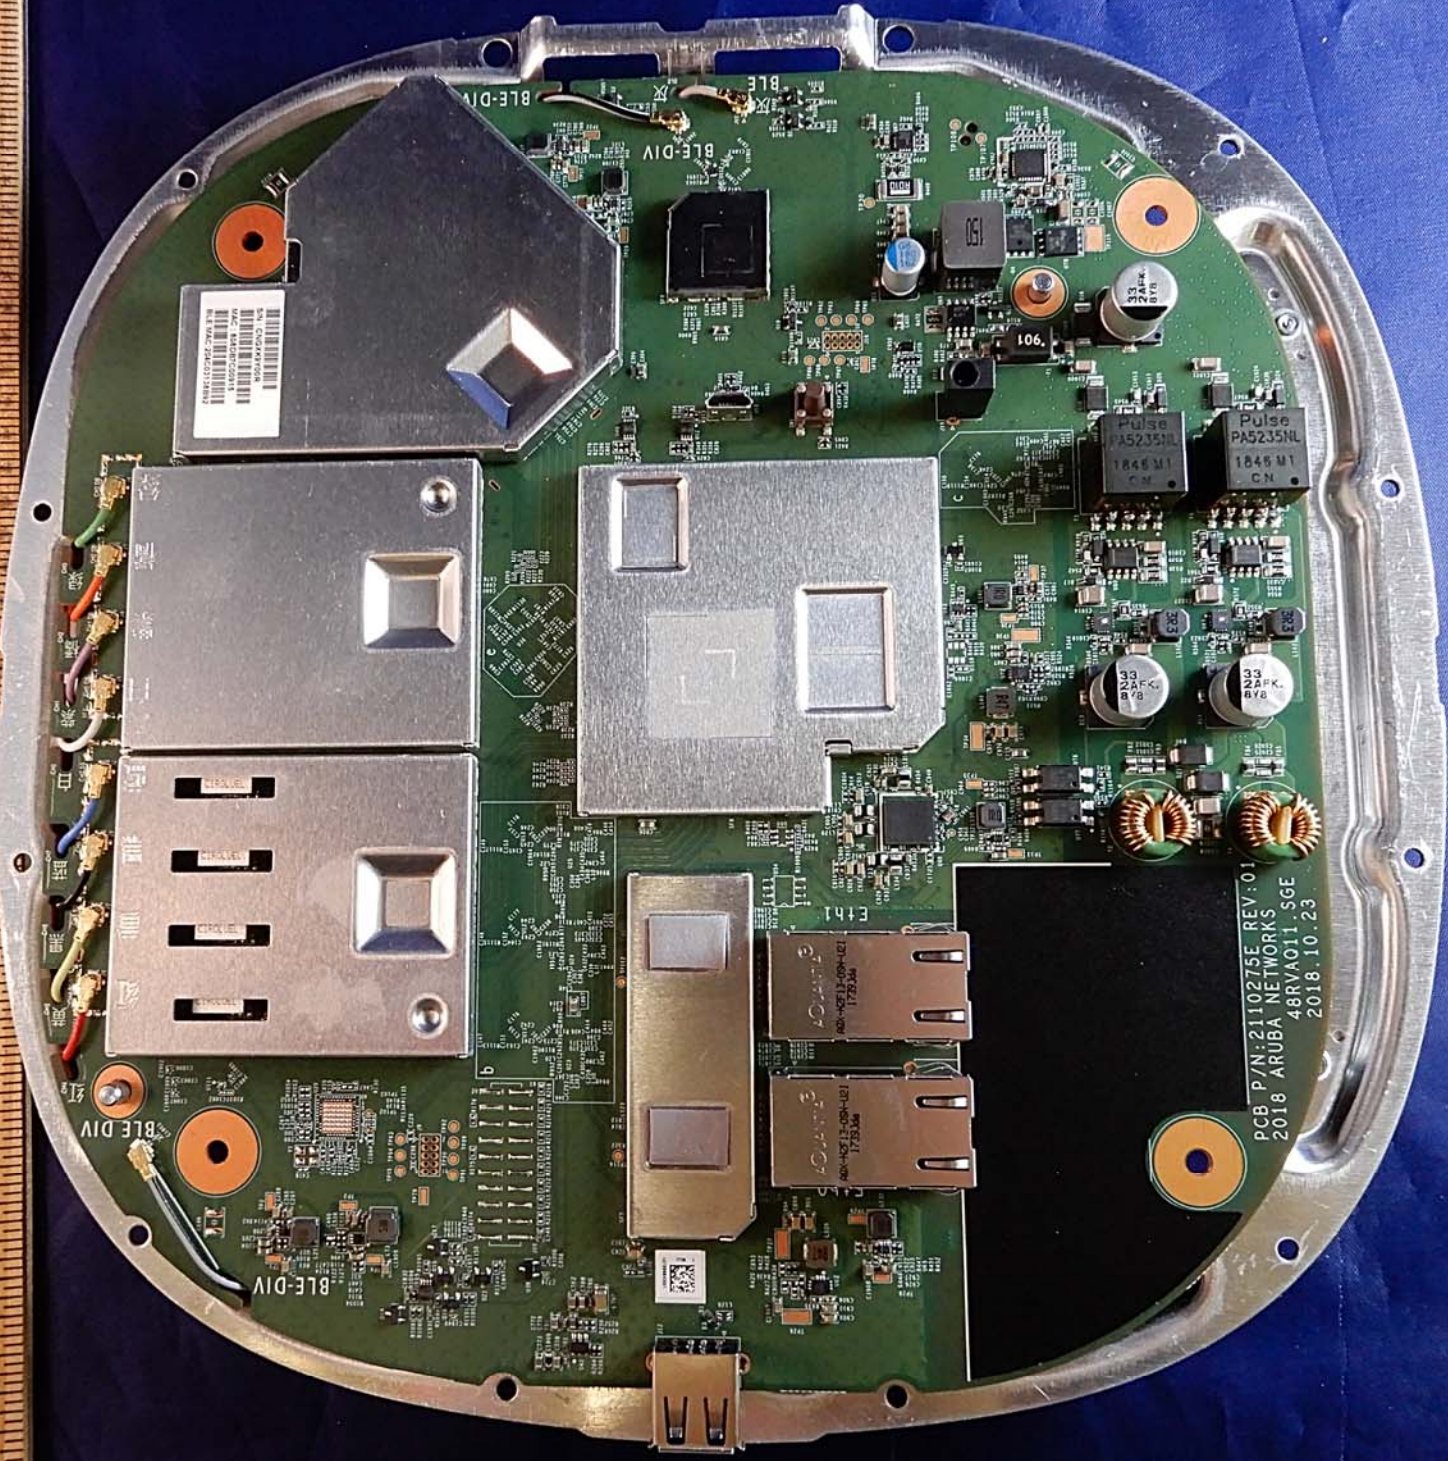

WESTCOTT
Since 1878

WESTCOTT
Since 1872®

PCB P/N: 2110275E REV: 01
2018 ARUBA NETWORKS
48RVA011 - SGE
2018.10.23

WESTCOTT
MADE IN CHINA
DATE: 2018-10-23
P/N: 208-02013-0000

Pulse
PA5235M
1846 M1
C.N

Pulse
PA5235NL
1846 M1
C.N