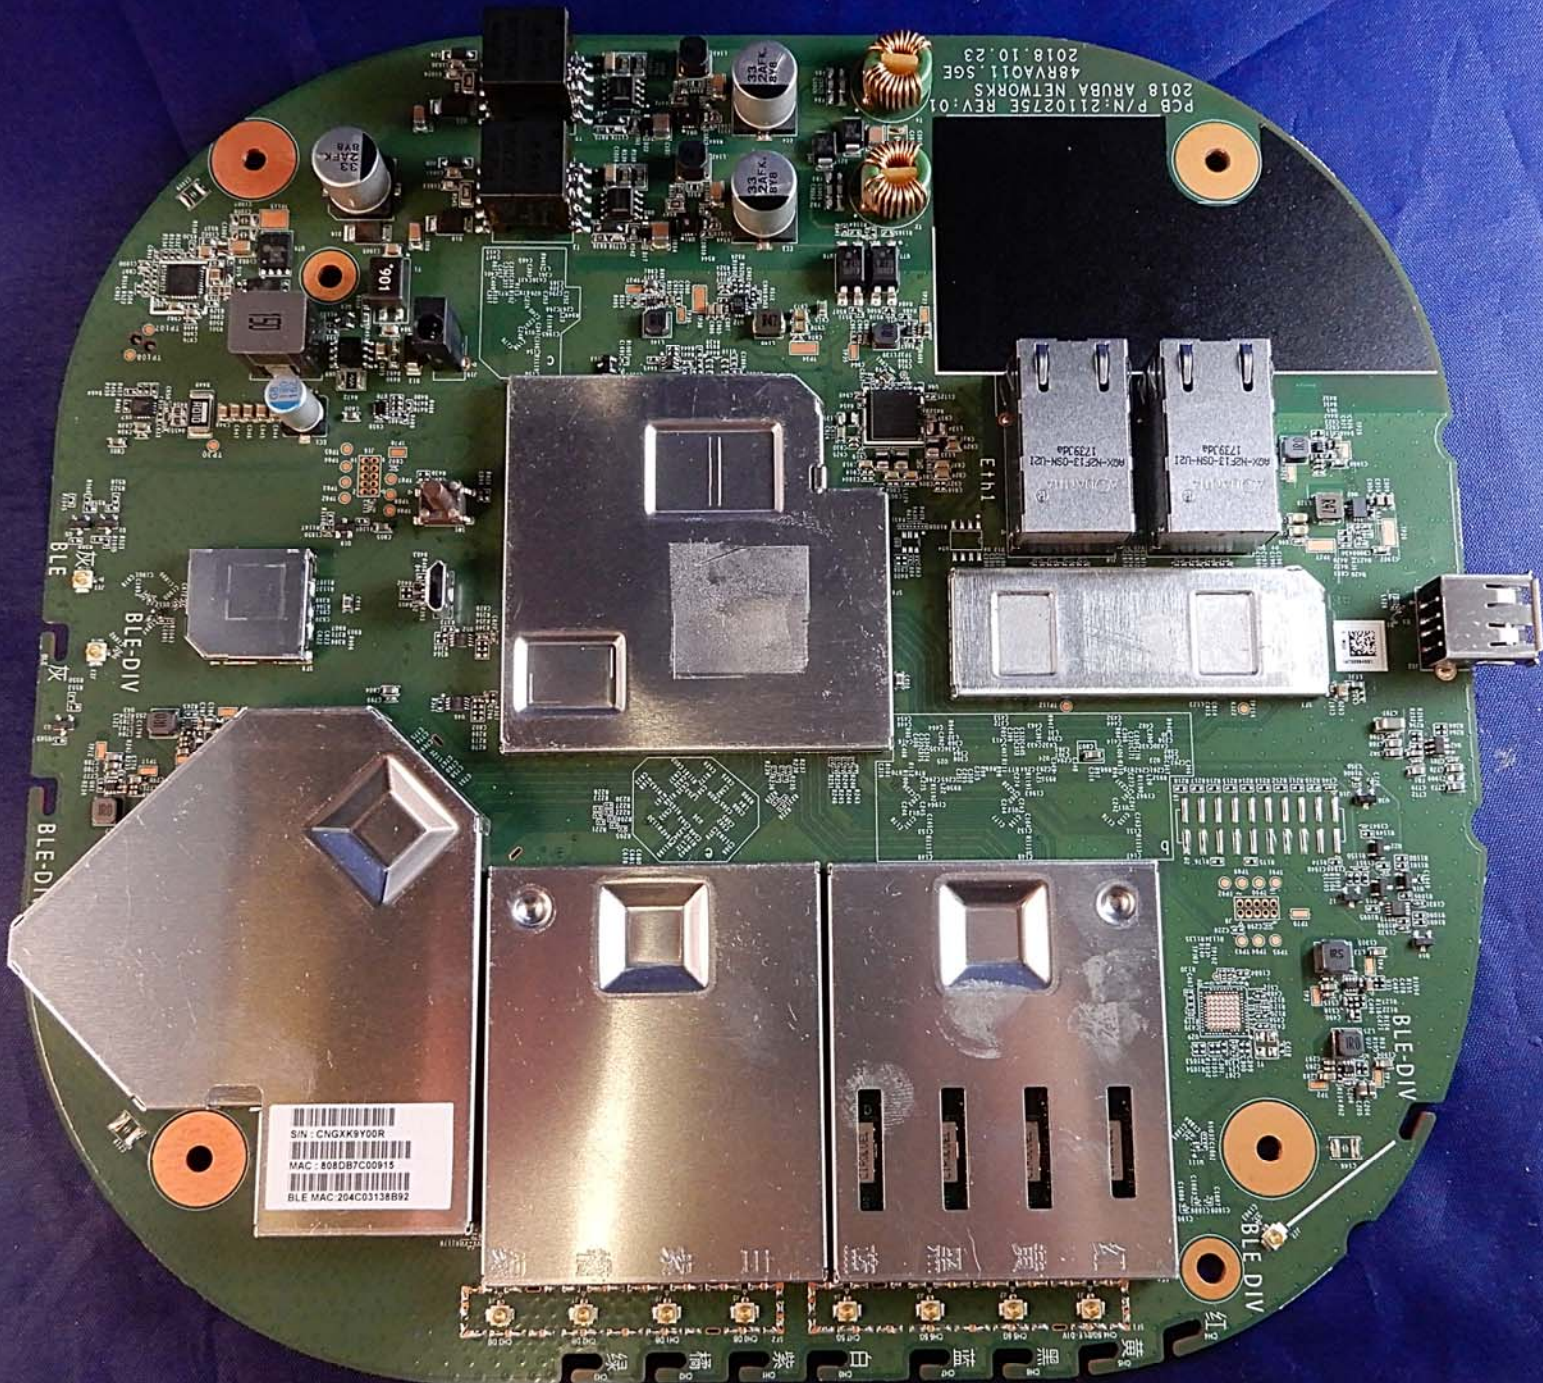

PCB P/N: 2110275E REV: 01
48RYA011_SGE
2018_10_23

SIN: CNGXK9Y0R
MAC: 808B7C00915
BLE MAC: 204C03138B92