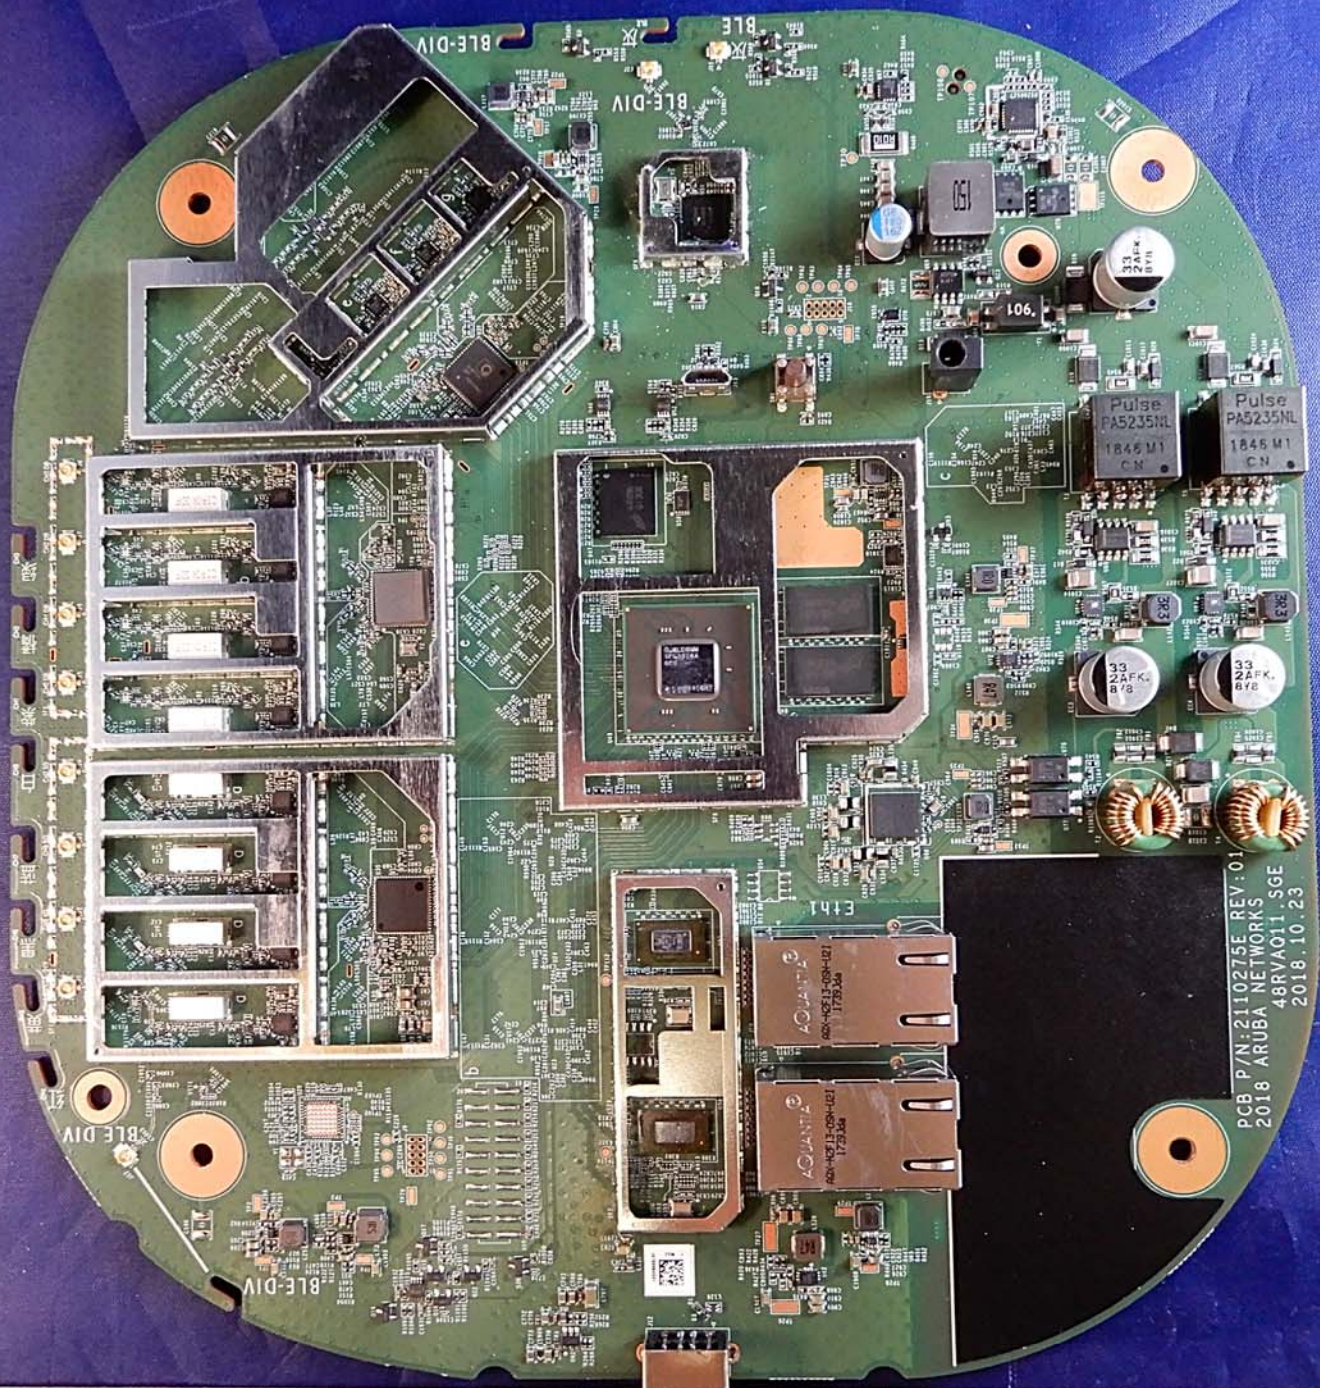

WESTCOTT
Since 1878

WESTCOTT
Since 1872®

PCB P/N: 2110275E REV: 01
2018 ARUBA NETWORKS
48RVA011 - SGE
2018.10.23

WESTCOTT
MADE IN CHINA
DATE: 2018-10-23
P/N: 208-02013-0000

Pulse
PA5235M
1846 M1
C.N

Pulse
PA5235NL
1846 M1
C.N

PCB P/N: 2110275E REV: 01
48RYA011_SGE
2018_10_23

SIN: CNGXK9Y0R
MAC: 808B7C00915
BLE MAC: 204C03138B92

PCB P/N: 2110275E REV: 01
2018 ARUBA NETWORKS
48RVA011.SGE
2018.10.23

BLE-DIV

BLE-DIV

BLE-DIV

BLE-DIV

E11