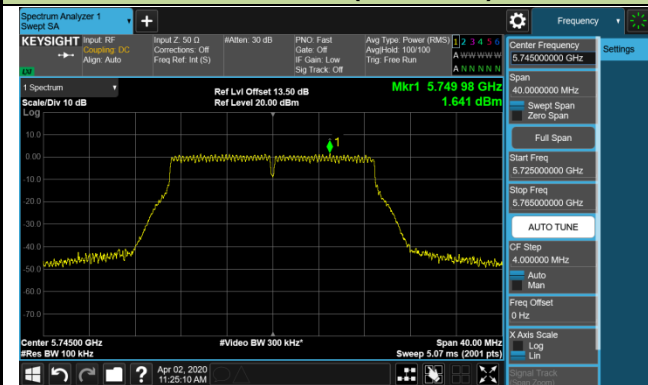

802.11ac-VHT20 Power Spectral Density - Ant 3 / Ant 0 + 1 + 2 + 3 (CDD Mode)

Channel 140 (5700MHz)

Channel 144 (5720MHz)

Channel 149 (5745MHz)

Channel 157 (5785MHz)

Channel 165 (5825MHz)

802.11ac-VHT40 Power Spectral Density - Ant 3 / Ant 0 + 1 + 2 + 3 (CDD Mode)