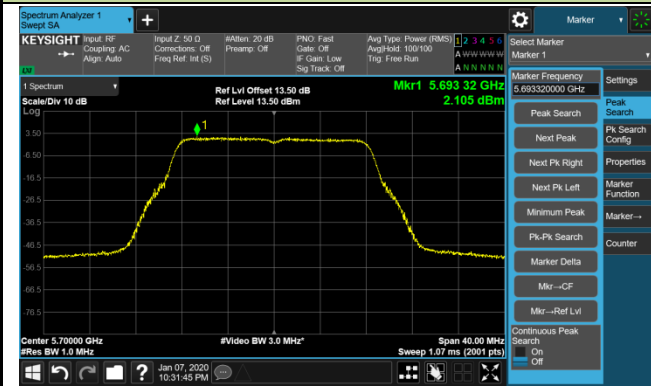

802.11a Power Spectral Density - Ant 3 / Ant 0 + 1 + 2 + 3 (CDD Mode)

Channel 36 (5180MHz)

Channel 44 (5220MHz)

Channel 48 (5240MHz)

Channel 52 (5260MHz)

Channel 60 (5300MHz)

Channel 64 (5320MHz)

Channel 100 (5500MHz)

Channel 120 (5600MHz)

802.11a Power Spectral Density - Ant 3 / Ant 0 + 1 + 2 + 3 (CDD Mode)

Channel 140 (5700MHz)

Channel 144 (5720MHz)

Channel 149 (5745MHz)

Channel 157 (5785MHz)

Channel 165 (5825MHz)

802.11ac-VHT20 Power Spectral Density - Ant 3 / Ant 0 + 1 + 2 + 3 (CDD Mode)