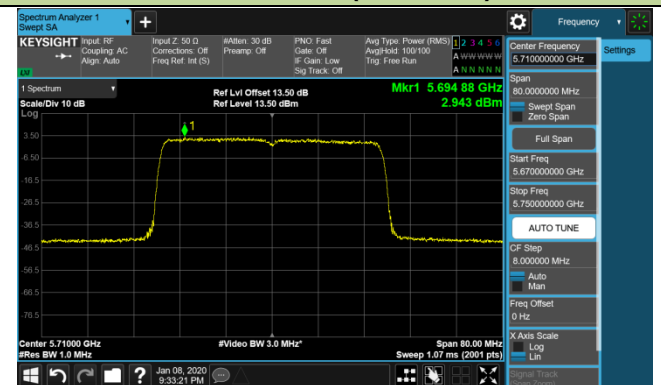

Channel 100 (5500MHz)

Channel 120 (5600MHz)

802.11ax-HE20 Power Spectral Density - Ant 3 / Ant 0 + 1 + 2 + 3 (CDD Mode)

Channel 140 (5700MHz)

Channel 144 (5720MHz)

Channel 149 (5745MHz)

Channel 157 (5785MHz)

Channel 165 (5825MHz)

802.11ax-HE40 Power Spectral Density - Ant 3 / Ant 0 + 1 + 2 + 3 (CDD Mode)

Channel 38 (5190MHz)

Channel 46 (5230MHz)

Channel 54 (5270MHz)

Channel 62 (5310MHz)

Channel 102 (5510MHz)

Channel 118 (5590MHz)

Channel 134 (5670MHz)

Channel 142 (5710MHz)

802.11ax-HE40 Power Spectral Density - Ant 3 / Ant 0 + 1 + 2 + 3 (CDD Mode)

Channel 151 (5755MHz)

Channel 159 (5795MHz)