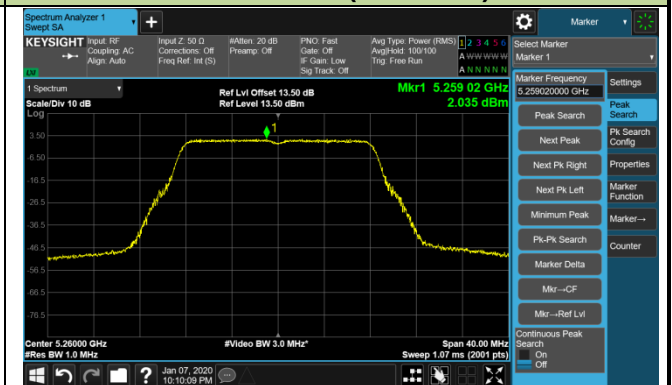

802.11a Power Spectral Density - Ant 3 / Ant 0 + 1 + 2 + 3 (CDD Mode)

Channel 36 (5180MHz)

Channel 44 (5220MHz)

Channel 48 (5240MHz)

Channel 52 (5260MHz)

Channel 60 (5300MHz)

Channel 64 (5320MHz)

Channel 100 (5500MHz)

Channel 120 (5600MHz)

802.11a Power Spectral Density - Ant 3 / Ant 0 + 1 + 2 + 3 (CDD Mode)

Channel 140 (5700MHz)

Channel 144 (5720MHz)

Channel 149 (5745MHz)

Channel 157 (5785MHz)

Channel 165 (5825MHz)

802.11ac-VHT20 Power Spectral Density - Ant 3 / Ant 0 + 1 + 2 + 3 (CDD Mode)