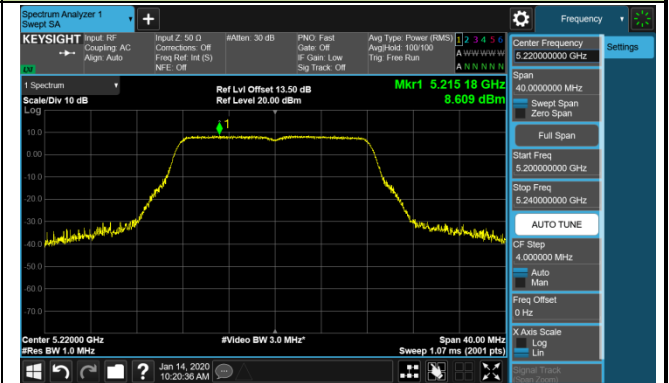

Channel 44 (5220MHz)