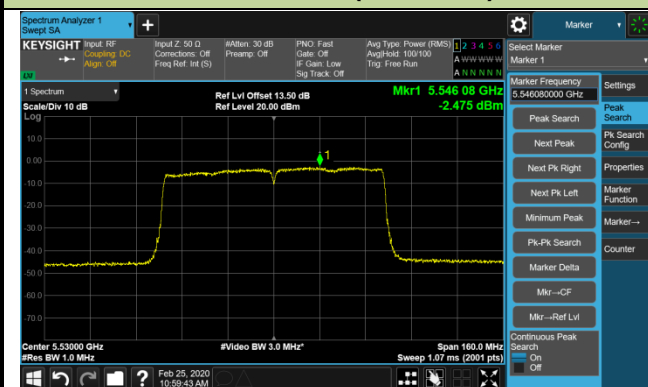

802.11ac-VHT40 Power Spectral Density - Ant 3 / Ant 0 + 1 + 2 + 3 (CDD Mode)

Channel 151 (5755MHz)

Channel 159 (5795MHz)

802.11ac-VHT80 Power Spectral Density - Ant 3 / Ant 0 + 1 + 2 + 3 (CDD Mode)

Channel 42 (5210MHz)

Channel 58 (5290MHz)

Channel 106 (5530MHz)

Channel 122 (5610MHz)

Channel 138 (5690MHz)

Channel 155 (5775MHz)

802.11ac-VHT160 Power Spectral Density - Ant 3 / Ant 0 + 1 + 2 + 3 (CDD Mode)

Channel 50 (5250MHz)