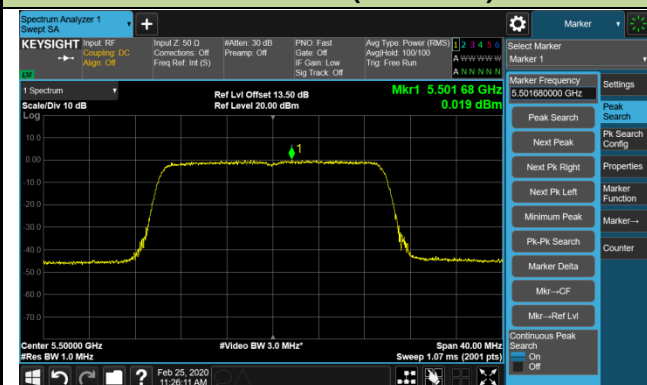

Channel 58 (5290MHz)

Channel 106 (5530MHz)

Channel 122 (5610MHz)

Channel 138 (5690MHz)

Channel 155 (5775MHz)

802.11ac-VHT160 Power Spectral Density - Ant 3 / Ant 0 + 1 + 2 + 3 (CDD Mode)

Channel 50 (5250MHz)

Channel 114 (5570MHz)

802.11ax-HE20 Power Spectral Density - Ant 3 / Ant 0 + 1 + 2 + 3 (CDD Mode)

Channel 36 (5180MHz)

Channel 44 (5220MHz)

Channel 48 (5240MHz)

Channel 52 (5260MHz)

Channel 60 (5300MHz)

Channel 64 (5320MHz)

Channel 100 (5500MHz)

Channel 120 (5600MHz)

802.11ax-HE20 Power Spectral Density - Ant 3 / Ant 0 + 1 + 2 + 3 (CDD Mode)

Channel 140 (5700MHz)

Channel 144 (5720MHz)

Channel 149 (5745MHz)

Channel 157 (5785MHz)