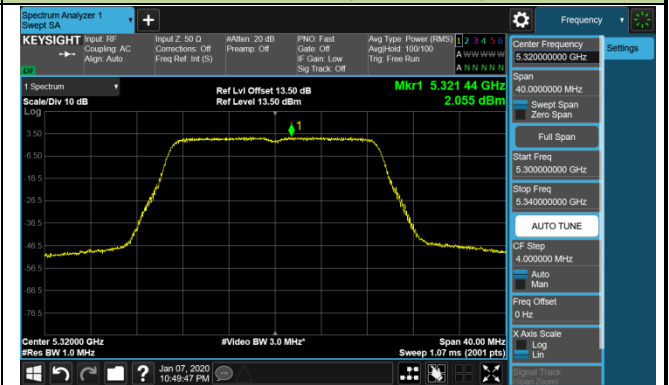

Channel 120 (5600MHz)

802.11a Power Spectral Density - Ant 3 / Ant 0 + 1 + 2 + 3 (CDD Mode)

Channel 140 (5700MHz)

Channel 144 (5720MHz)

Channel 149 (5745MHz)

Channel 157 (5785MHz)

Channel 165 (5825MHz)

802.11ac-VHT20 Power Spectral Density - Ant 3 / Ant 0 + 1 + 2 + 3 (CDD Mode)

Channel 36 (5180MHz)

Channel 44 (5220MHz)

Channel 48 (5240MHz)

Channel 52 (5260MHz)

Channel 60 (5300MHz)

Channel 64 (5320MHz)

Channel 100 (5500MHz)

Channel 120 (5600MHz)

802.11ac-VHT20 Power Spectral Density - Ant 3 / Ant 0 + 1 + 2 + 3 (CDD Mode)

Channel 140 (5700MHz)

Channel 144 (5720MHz)

Channel 149 (5745MHz)

Channel 157 (5785MHz)

Channel 165 (5825MHz)

802.11ac-VHT40 Power Spectral Density - Ant 3 / Ant 0 + 1 + 2 + 3 (CDD Mode)