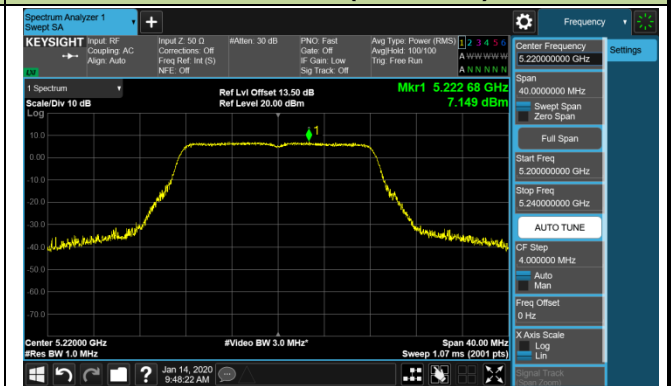

802.11a Power Spectral Density - Ant 3 / Ant 0 + 1 + 2 + 3 (CDD Mode)

Channel 36 (5180MHz)

Channel 44 (5220MHz)

Channel 48 (5240MHz)

Channel 52 (5260MHz)

Channel 60 (5300MHz)

Channel 64 (5320MHz)

Channel 100 (5500MHz)

Channel 120 (5600MHz)

802.11a Power Spectral Density - Ant 3 / Ant 0 + 1 + 2 + 3 (CDD Mode)

Channel 140 (5700MHz)

Channel 144 (5720MHz)

Channel 149 (5745MHz)

Channel 157 (5785MHz)

Channel 165 (5825MHz)

802.11ac-VHT20 Power Spectral Density - Ant 3 / Ant 0 + 1 + 2 + 3 (CDD Mode)