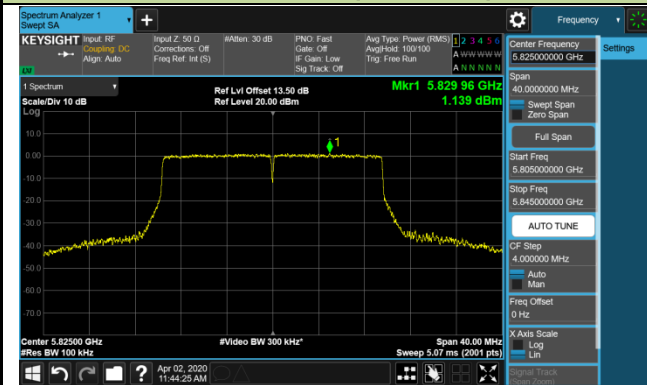

Channel 114 (5570MHz)

802.11ax-HE20 Power Spectral Density - Ant 3 / Ant 0 + 1 + 2 + 3 (CDD Mode)

Channel 36 (5180MHz)

Channel 44 (5220MHz)

Channel 48 (5240MHz)

Channel 52 (5260MHz)

Channel 60 (5300MHz)

Channel 64 (5320MHz)

Channel 100 (5500MHz)

Channel 120 (5600MHz)

802.11ax-HE20 Power Spectral Density - Ant 3 / Ant 0 + 1 + 2 + 3 (CDD Mode)

Channel 140 (5700MHz)

Channel 144 (5720MHz)

Channel 149 (5745MHz)

Channel 157 (5785MHz)

Channel 165 (5825MHz)

802.11ax-HE40 Power Spectral Density - Ant 3 / Ant 0 + 1 + 2 + 3 (CDD Mode)

Channel 38 (5190MHz)

Channel 46 (5230MHz)

Channel 54 (5270MHz)

Channel 62 (5310MHz)

Channel 102 (5510MHz)

Channel 118 (5590MHz)