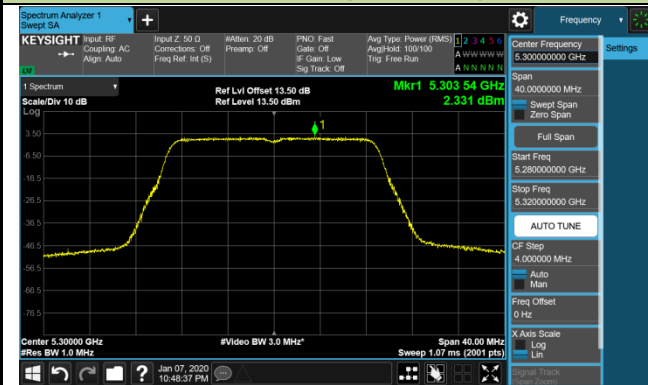

Channel 36 (5180MHz)

Channel 44 (5220MHz)

Channel 48 (5240MHz)

Channel 52 (5260MHz)

Channel 60 (5300MHz)

Channel 64 (5320MHz)

Channel 100 (5500MHz)

Channel 120 (5600MHz)

802.11ac-VHT20 Power Spectral Density - Ant 3 / Ant 0 + 1 + 2 + 3 (CDD Mode)

Channel 140 (5700MHz)

Channel 144 (5720MHz)

Channel 149 (5745MHz)

Channel 157 (5785MHz)

Channel 165 (5825MHz)

802.11ac-VHT40 Power Spectral Density - Ant 3 / Ant 0 + 1 + 2 + 3 (CDD Mode)