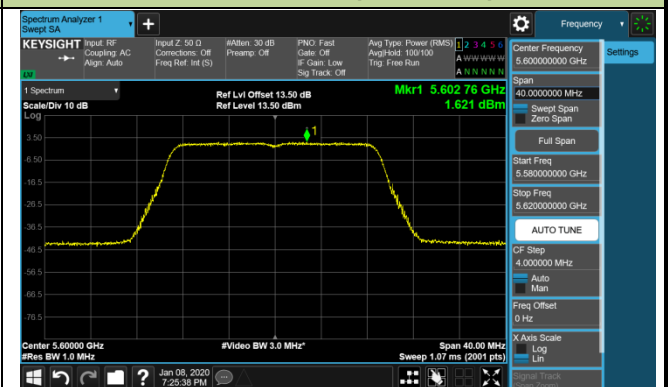

Channel 120 (5600MHz)

802.11a Power Spectral Density - Ant 3 / Ant 0 + 1 + 2 + 3 (CDD Mode)

Channel 140 (5700MHz)

Channel 144 (5720MHz)

Channel 149 (5745MHz)

Channel 157 (5785MHz)

Channel 165 (5825MHz)

802.11ac-VHT20 Power Spectral Density - Ant 3 / Ant 0 + 1 + 2 + 3 (CDD Mode)

Channel 36 (5180MHz)

Channel 44 (5220MHz)

Channel 48 (5240MHz)

Channel 52 (5260MHz)

Channel 60 (5300MHz)

Channel 64 (5320MHz)

Channel 100 (5500MHz)

Channel 120 (5600MHz)

802.11ac-VHT20 Power Spectral Density - Ant 3 / Ant 0 + 1 + 2 + 3 (CDD Mode)

Channel 140 (5700MHz)

Channel 144 (5720MHz)

Channel 149 (5745MHz)

Channel 157 (5785MHz)

Channel 165 (5825MHz)

802.11ac-VHT40 Power Spectral Density - Ant 3 / Ant 0 + 1 + 2 + 3 (CDD Mode)