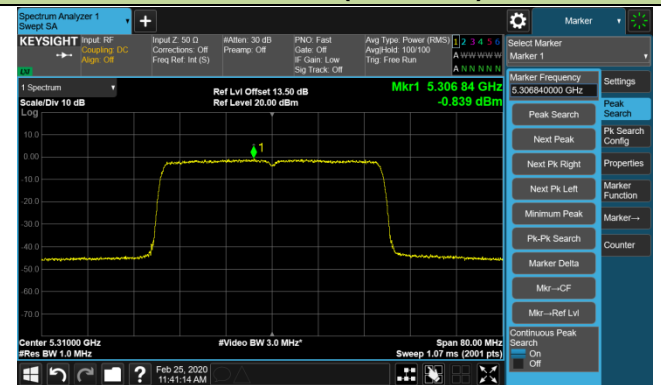

Channel 100 (5500MHz)

Channel 120 (5600MHz)

802.11ax-HE20 Power Spectral Density - Ant 3 / Ant 0 + 1 + 2 + 3 (CDD Mode)

Channel 140 (5700MHz)

Channel 144 (5720MHz)

Channel 149 (5745MHz)

Channel 157 (5785MHz)

Channel 165 (5825MHz)

802.11ax-HE40 Power Spectral Density - Ant 3 / Ant 0 + 1 + 2 + 3 (CDD Mode)

Channel 38 (5190MHz)

Channel 46 (5230MHz)

Channel 54 (5270MHz)

Channel 62 (5310MHz)

Channel 102 (5510MHz)

Channel 118 (5590MHz)

Channel 134 (5670MHz)

Channel 142 (5710MHz)

802.11ax-HE40 Power Spectral Density - Ant 3 / Ant 0 + 1 + 2 + 3 (CDD Mode)

Channel 151 (5755MHz)

Channel 159 (5795MHz)