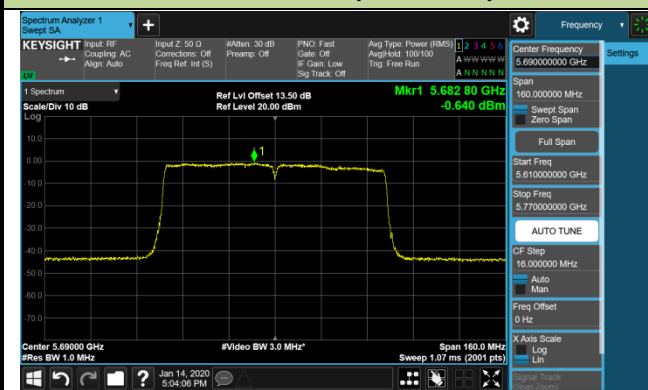

802.11ac-VHT40 Power Spectral Density - Ant 3 / Ant 0 + 1 + 2 + 3 (CDD Mode)

Channel 151 (5755MHz)

Channel 159 (5795MHz)

802.11ac-VHT80 Power Spectral Density - Ant 3 / Ant 0 + 1 + 2 + 3 (CDD Mode)

Channel 42 (5210MHz)

Channel 58 (5290MHz)

Channel 106 (5530MHz)

Channel 122 (5610MHz)

Channel 138 (5690MHz)

Channel 155 (5775MHz)

802.11ac-VHT160 Power Spectral Density - Ant 3 / Ant 0 + 1 + 2 + 3 (CDD Mode)

Channel 50 (5250MHz)

Channel 114 (5570MHz)

802.11ax-HE20 Power Spectral Density - Ant 3 / Ant 0 + 1 + 2 + 3 (CDD Mode)

Channel 36 (5180MHz)

Channel 44 (5220MHz)

Channel 48 (5240MHz)

Channel 52 (5260MHz)

Channel 60 (5300MHz)

Channel 64 (5320MHz)