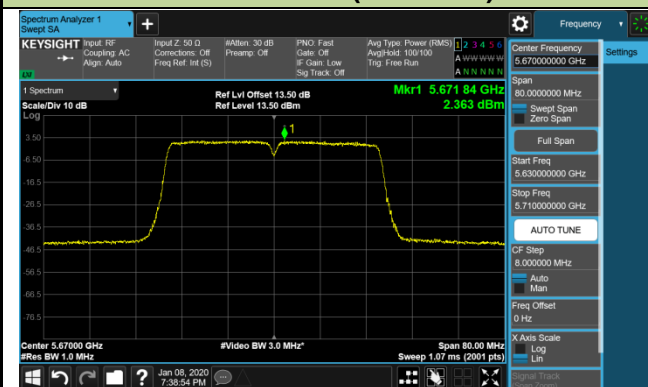

802.11ac-VHT20 Power Spectral Density - Ant 3 / Ant 0 + 1 + 2 + 3 (CDD Mode)

Channel 140 (5700MHz)

Channel 144 (5720MHz)

Channel 149 (5745MHz)

Channel 157 (5785MHz)

Channel 165 (5825MHz)

802.11ac-VHT40 Power Spectral Density - Ant 3 / Ant 0 + 1 + 2 + 3 (CDD Mode)

Channel 38 (5190MHz)

Channel 46 (5230MHz)

Channel 54 (5270MHz)

Channel 62 (5310MHz)

Channel 102 (5510MHz)

Channel 118 (5590MHz)

Channel 134 (5670MHz)

Channel 142 (5710MHz)

802.11ac-VHT40 Power Spectral Density - Ant 3 / Ant 0 + 1 + 2 + 3 (CDD Mode)

Channel 151 (5755MHz)

Channel 159 (5795MHz)

802.11ac-VHT80 Power Spectral Density - Ant 3 / Ant 0 + 1 + 2 + 3 (CDD Mode)

Channel 42 (5210MHz)