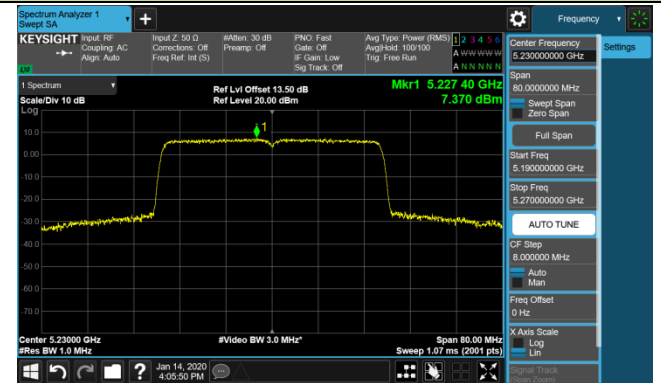

Channel 100 (5500MHz)

Channel 120 (5600MHz)

802.11ax-HE20 Power Spectral Density - Ant 3 / Ant 0 + 1 + 2 + 3 (CDD Mode)

Channel 140 (5700MHz)

Channel 144 (5720MHz)

Channel 149 (5745MHz)

Channel 157 (5785MHz)

Channel 165 (5825MHz)

802.11ax-HE40 Power Spectral Density - Ant 3 / Ant 0 + 1 + 2 + 3 (CDD Mode)

Channel 38 (5190MHz)

Channel 46 (5230MHz)

Channel 54 (5270MHz)

Channel 62 (5310MHz)

Channel 102 (5510MHz)

Channel 118 (5590MHz)

Channel 134 (5670MHz)

Channel 142 (5710MHz)

802.11ax-HE40 Power Spectral Density - Ant 3 / Ant 0 + 1 + 2 + 3 (CDD Mode)

Channel 151 (5755MHz)

Channel 159 (5795MHz)