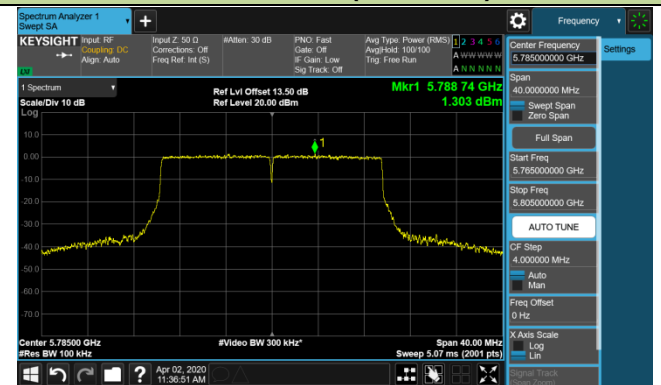

Channel 114 (5570MHz)

802.11ax-HE20 Power Spectral Density - Ant 3 / Ant 0 + 1 + 2 + 3 (CDD Mode)

Channel 36 (5180MHz)

Channel 44 (5220MHz)

Channel 48 (5240MHz)

Channel 52 (5260MHz)

Channel 60 (5300MHz)

Channel 64 (5320MHz)

Channel 100 (5500MHz)

Channel 120 (5600MHz)

802.11ax-HE20 Power Spectral Density - Ant 3 / Ant 0 + 1 + 2 + 3 (CDD Mode)

Channel 140 (5700MHz)

Channel 144 (5720MHz)

Channel 149 (5745MHz)

Channel 157 (5785MHz)

Channel 165 (5825MHz)

802.11ax-HE40 Power Spectral Density - Ant 3 / Ant 0 + 1 + 2 + 3 (CDD Mode)

Channel 38 (5190MHz)

Channel 46 (5230MHz)

Channel 54 (5270MHz)

Channel 62 (5310MHz)

Channel 102 (5510MHz)

Channel 118 (5590MHz)