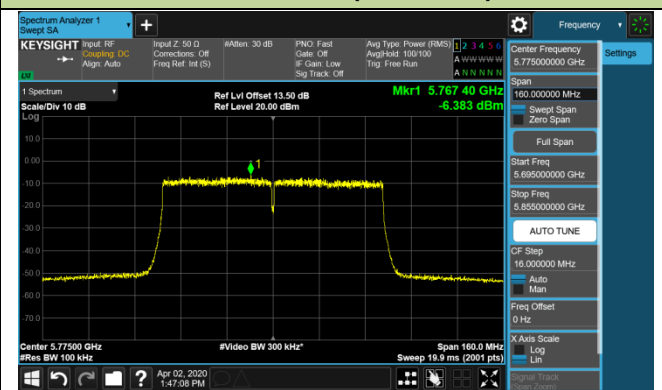

802.11ac-VHT40 Power Spectral Density - Ant 3 / Ant 0 + 1 + 2 + 3 (CDD Mode)

Channel 151 (5755MHz)

Channel 159 (5795MHz)

802.11ac-VHT80 Power Spectral Density - Ant 3 / Ant 0 + 1 + 2 + 3 (CDD Mode)

Channel 42 (5210MHz)

Channel 58 (5290MHz)

Channel 106 (5530MHz)

Channel 122 (5610MHz)

Channel 138 (5690MHz)

Channel 155 (5775MHz)

802.11ac-VHT160 Power Spectral Density - Ant 3 / Ant 0 + 1 + 2 + 3 (CDD Mode)

Channel 50 (5250MHz)

Channel 114 (5570MHz)

802.11ax-HE20 Power Spectral Density - Ant 3 / Ant 0 + 1 + 2 + 3 (CDD Mode)

Channel 36 (5180MHz)

Channel 44 (5220MHz)

Channel 48 (5240MHz)

Channel 52 (5260MHz)

Channel 60 (5300MHz)

Channel 64 (5320MHz)