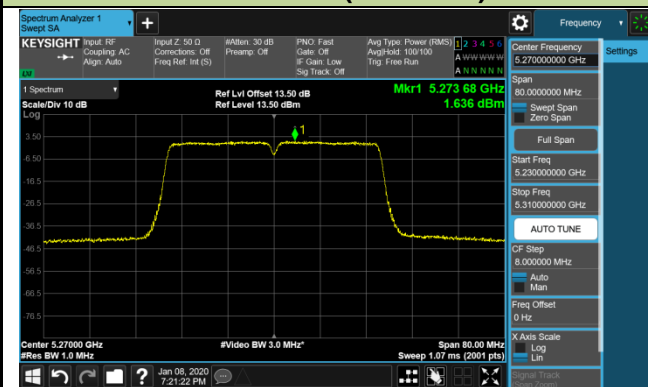

Channel 54 (5270MHz)