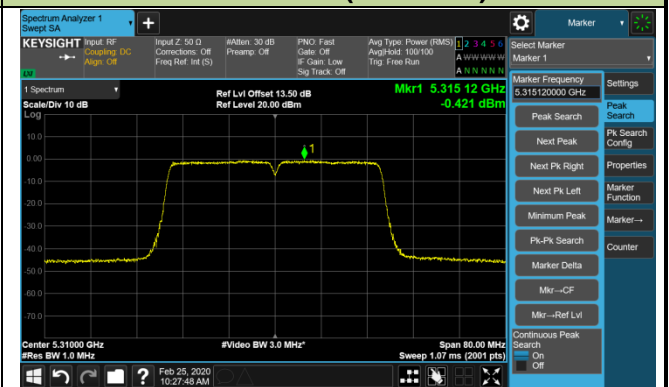

802.11ac-VHT20 Power Spectral Density - Ant 3 / Ant 0 + 1 + 2 + 3 (CDD Mode)

Channel 140 (5700MHz)

Channel 144 (5720MHz)

Channel 149 (5745MHz)

Channel 157 (5785MHz)

Channel 165 (5825MHz)

802.11ac-VHT40 Power Spectral Density - Ant 3 / Ant 0 + 1 + 2 + 3 (CDD Mode)

Channel 38 (5190MHz)

Channel 46 (5230MHz)

Channel 54 (5270MHz)

Channel 62 (5310MHz)

Channel 102 (5510MHz)

Channel 118 (5590MHz)

Channel 134 (5670MHz)

Channel 142 (5710MHz)

802.11ac-VHT40 Power Spectral Density - Ant 3 / Ant 0 + 1 + 2 + 3 (CDD Mode)

Channel 151 (5755MHz)

Channel 159 (5795MHz)

802.11ac-VHT80 Power Spectral Density - Ant 3 / Ant 0 + 1 + 2 + 3 (CDD Mode)

Channel 42 (5210MHz)