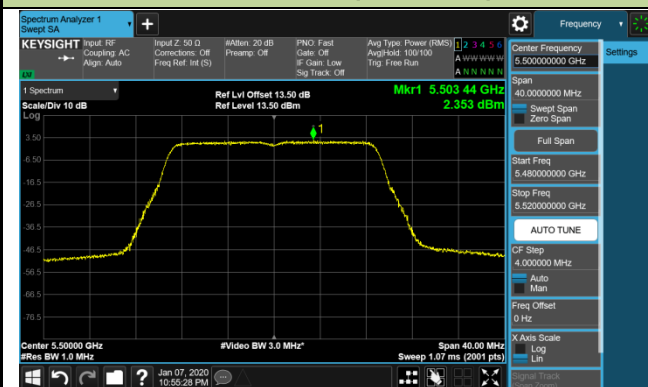

Channel 120 (5600MHz)

802.11a Power Spectral Density - Ant 3 / Ant 0 + 1 + 2 + 3 (CDD Mode)

Channel 140 (5700MHz)

Channel 144 (5720MHz)

Channel 149 (5745MHz)

Channel 157 (5785MHz)

Channel 165 (5825MHz)

802.11ac-VHT20 Power Spectral Density - Ant 3 / Ant 0 + 1 + 2 + 3 (CDD Mode)

Channel 36 (5180MHz)

Channel 44 (5220MHz)

Channel 48 (5240MHz)

Channel 52 (5260MHz)

Channel 60 (5300MHz)

Channel 64 (5320MHz)

Channel 100 (5500MHz)

Channel 120 (5600MHz)

802.11ac-VHT20 Power Spectral Density - Ant 3 / Ant 0 + 1 + 2 + 3 (CDD Mode)

Channel 140 (5700MHz)

Channel 144 (5720MHz)

Channel 149 (5745MHz)

Channel 157 (5785MHz)

Channel 165 (5825MHz)

802.11ac-VHT40 Power Spectral Density - Ant 3 / Ant 0 + 1 + 2 + 3 (CDD Mode)