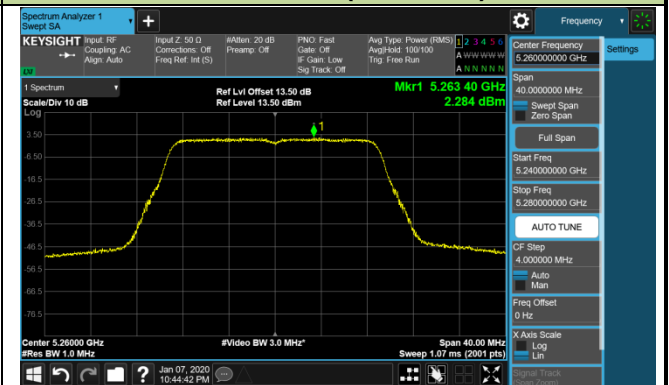

Channel 120 (5600MHz)

802.11a Power Spectral Density - Ant 3 / Ant 0 + 1 + 2 + 3 (CDD Mode)

Channel 140 (5700MHz)

Channel 144 (5720MHz)

Channel 149 (5745MHz)

Channel 157 (5785MHz)

Channel 165 (5825MHz)

802.11ac-VHT20 Power Spectral Density - Ant 3 / Ant 0 + 1 + 2 + 3 (CDD Mode)

Channel 36 (5180MHz)

Channel 44 (5220MHz)

Channel 48 (5240MHz)

Channel 52 (5260MHz)

Channel 60 (5300MHz)

Channel 64 (5320MHz)

Channel 100 (5500MHz)

Channel 120 (5600MHz)

802.11ac-VHT20 Power Spectral Density - Ant 3 / Ant 0 + 1 + 2 + 3 (CDD Mode)

Channel 140 (5700MHz)

Channel 144 (5720MHz)

Channel 149 (5745MHz)

Channel 157 (5785MHz)

Channel 165 (5825MHz)

802.11ac-VHT40 Power Spectral Density - Ant 3 / Ant 0 + 1 + 2 + 3 (CDD Mode)