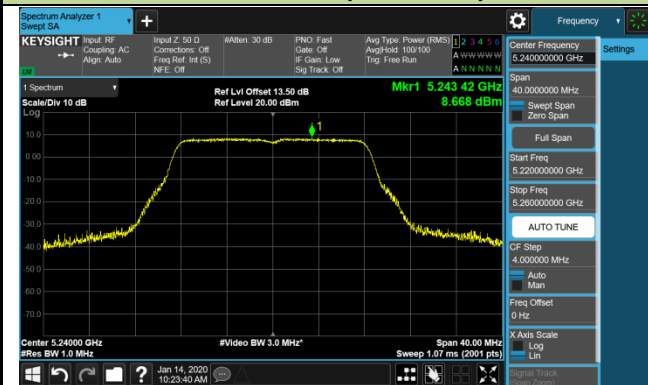

Channel 48 (5240MHz)