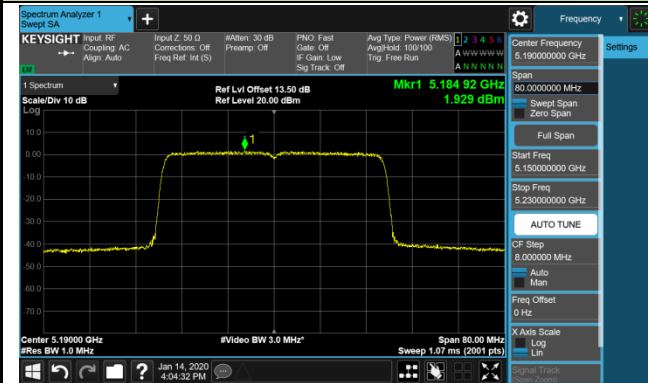

Channel 114 (5570MHz)

802.11ax-HE20 Power Spectral Density - Ant 3 / Ant 0 + 1 + 2 + 3 (CDD Mode)

Channel 36 (5180MHz)

Channel 44 (5220MHz)

Channel 48 (5240MHz)

Channel 52 (5260MHz)

Channel 60 (5300MHz)

Channel 64 (5320MHz)

Channel 100 (5500MHz)

Channel 120 (5600MHz)

802.11ax-HE20 Power Spectral Density - Ant 3 / Ant 0 + 1 + 2 + 3 (CDD Mode)

Channel 140 (5700MHz)

Channel 144 (5720MHz)

Channel 149 (5745MHz)

Channel 157 (5785MHz)

Channel 165 (5825MHz)

802.11ax-HE40 Power Spectral Density - Ant 3 / Ant 0 + 1 + 2 + 3 (CDD Mode)

Channel 38 (5190MHz)

Channel 46 (5230MHz)

Channel 54 (5270MHz)

Channel 62 (5310MHz)

Channel 102 (5510MHz)

Channel 118 (5590MHz)