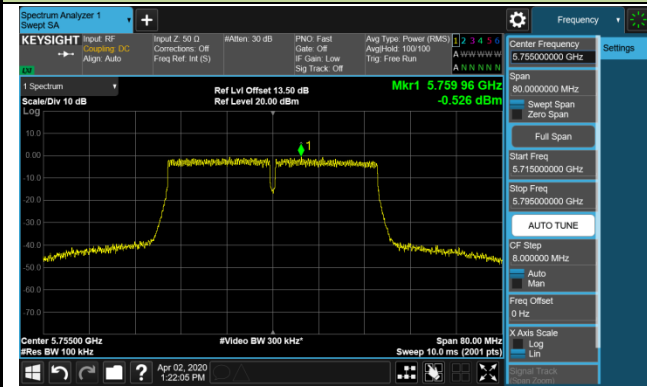

Channel 38 (5190MHz)

Channel 46 (5230MHz)

Channel 54 (5270MHz)

Channel 62 (5310MHz)

Channel 102 (5510MHz)

Channel 118 (5590MHz)

Channel 134 (5670MHz)

Channel 142 (5710MHz)

802.11ac-VHT40 Power Spectral Density - Ant 3 / Ant 0 + 1 + 2 + 3 (CDD Mode)

Channel 151 (5755MHz)

Channel 159 (5795MHz)

802.11ac-VHT80 Power Spectral Density - Ant 3 / Ant 0 + 1 + 2 + 3 (CDD Mode)

Channel 42 (5210MHz)