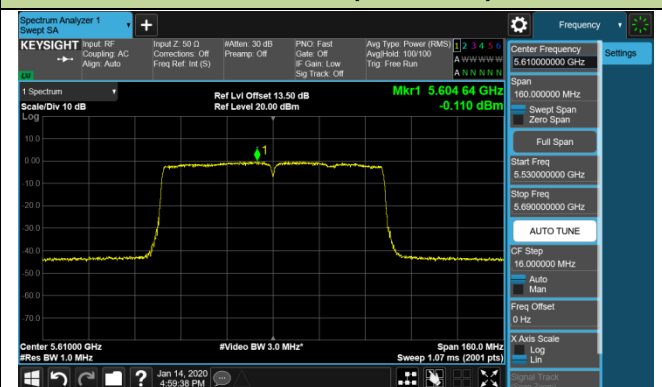

802.11ac-VHT40 Power Spectral Density - Ant 3 / Ant 0 + 1 + 2 + 3 (CDD Mode)

Channel 151 (5755MHz)

Channel 159 (5795MHz)

802.11ac-VHT80 Power Spectral Density - Ant 3 / Ant 0 + 1 + 2 + 3 (CDD Mode)

Channel 42 (5210MHz)

Channel 58 (5290MHz)

Channel 106 (5530MHz)

Channel 122 (5610MHz)

Channel 138 (5690MHz)

Channel 155 (5775MHz)

802.11ac-VHT160 Power Spectral Density - Ant 3 / Ant 0 + 1 + 2 + 3 (CDD Mode)

Channel 50 (5250MHz)