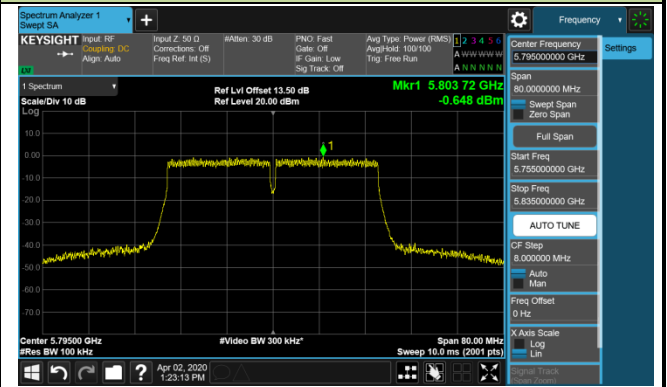

802.11ac-VHT20 Power Spectral Density - Ant 3 / Ant 0 + 1 + 2 + 3 (CDD Mode)

Channel 140 (5700MHz)

Channel 144 (5720MHz)

Channel 149 (5745MHz)

Channel 157 (5785MHz)

Channel 165 (5825MHz)

802.11ac-VHT40 Power Spectral Density - Ant 3 / Ant 0 + 1 + 2 + 3 (CDD Mode)

Channel 38 (5190MHz)

Channel 46 (5230MHz)

Channel 54 (5270MHz)

Channel 62 (5310MHz)

Channel 102 (5510MHz)

Channel 118 (5590MHz)

Channel 134 (5670MHz)

Channel 142 (5710MHz)

802.11ac-VHT40 Power Spectral Density - Ant 3 / Ant 0 + 1 + 2 + 3 (CDD Mode)

Channel 151 (5755MHz)

Channel 159 (5795MHz)

802.11ac-VHT80 Power Spectral Density - Ant 3 / Ant 0 + 1 + 2 + 3 (CDD Mode)

Channel 42 (5210MHz)