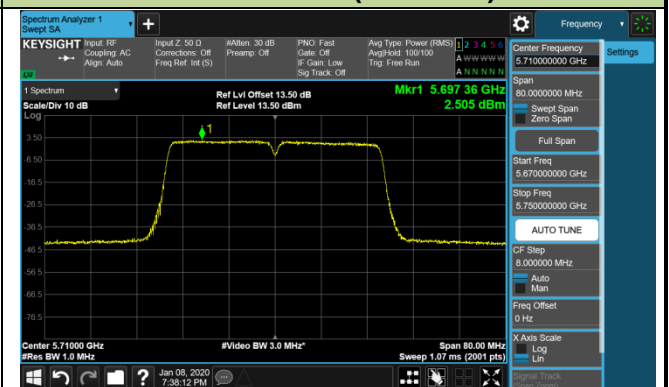

802.11ac-VHT20 Power Spectral Density - Ant 3 / Ant 0 + 1 + 2 + 3 (CDD Mode)

Channel 140 (5700MHz)

Channel 144 (5720MHz)

Channel 149 (5745MHz)

Channel 157 (5785MHz)

Channel 165 (5825MHz)

802.11ac-VHT40 Power Spectral Density - Ant 3 / Ant 0 + 1 + 2 + 3 (CDD Mode)

Channel 38 (5190MHz)

Channel 46 (5230MHz)

Channel 54 (5270MHz)

Channel 62 (5310MHz)

Channel 102 (5510MHz)

Channel 118 (5590MHz)

Channel 134 (5670MHz)

Channel 142 (5710MHz)

802.11ac-VHT40 Power Spectral Density - Ant 3 / Ant 0 + 1 + 2 + 3 (CDD Mode)

Channel 151 (5755MHz)

Channel 159 (5795MHz)

802.11ac-VHT80 Power Spectral Density - Ant 3 / Ant 0 + 1 + 2 + 3 (CDD Mode)

Channel 42 (5210MHz)