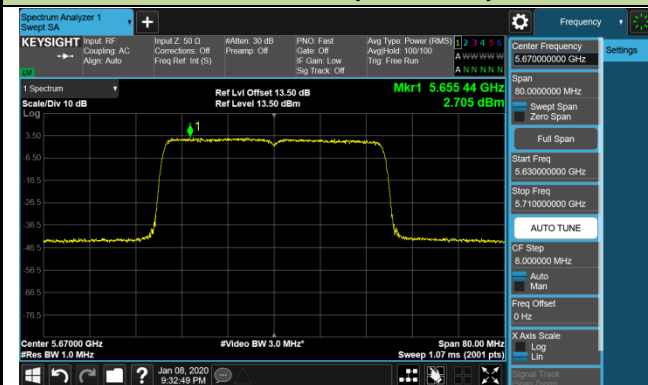

Channel 100 (5500MHz)

Channel 120 (5600MHz)

802.11ax-HE20 Power Spectral Density - Ant 3 / Ant 0 + 1 + 2 + 3 (CDD Mode)

Channel 140 (5700MHz)

Channel 144 (5720MHz)

Channel 149 (5745MHz)

Channel 157 (5785MHz)

Channel 165 (5825MHz)

802.11ax-HE40 Power Spectral Density - Ant 3 / Ant 0 + 1 + 2 + 3 (CDD Mode)

Channel 38 (5190MHz)

Channel 46 (5230MHz)

Channel 54 (5270MHz)

Channel 62 (5310MHz)

Channel 102 (5510MHz)

Channel 118 (5590MHz)

Channel 134 (5670MHz)

Channel 142 (5710MHz)

802.11ax-HE40 Power Spectral Density - Ant 3 / Ant 0 + 1 + 2 + 3 (CDD Mode)

Channel 151 (5755MHz)

Channel 159 (5795MHz)