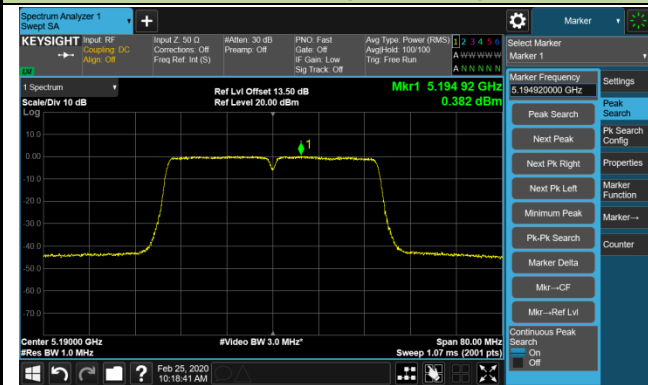

802.11ac-VHT40 Power Spectral Density - Ant 3 / Ant 0 + 1 + 2 + 3 (CDD Mode)

Channel 38 (5190MHz)