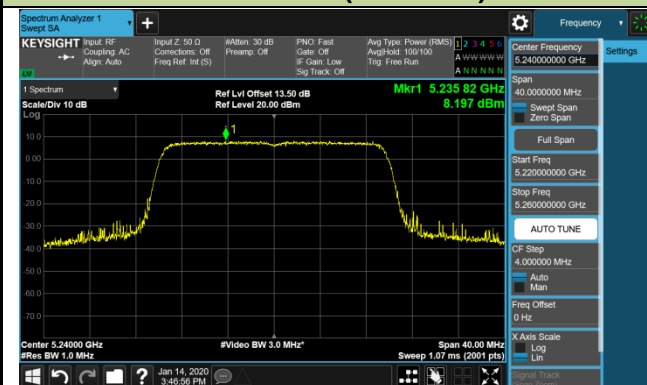

Channel 58 (5290MHz)

Channel 106 (5530MHz)

Channel 122 (5610MHz)

Channel 138 (5690MHz)

Channel 155 (5775MHz)

802.11ac-VHT160 Power Spectral Density - Ant 3 / Ant 0 + 1 + 2 + 3 (CDD Mode)

Channel 50 (5250MHz)

Channel 114 (5570MHz)

802.11ax-HE20 Power Spectral Density - Ant 3 / Ant 0 + 1 + 2 + 3 (CDD Mode)

Channel 36 (5180MHz)

Channel 44 (5220MHz)

Channel 48 (5240MHz)

Channel 52 (5260MHz)

Channel 60 (5300MHz)

Channel 64 (5320MHz)

Channel 100 (5500MHz)

Channel 120 (5600MHz)

802.11ax-HE20 Power Spectral Density - Ant 3 / Ant 0 + 1 + 2 + 3 (CDD Mode)

Channel 140 (5700MHz)

Channel 144 (5720MHz)

Channel 149 (5745MHz)

Channel 157 (5785MHz)