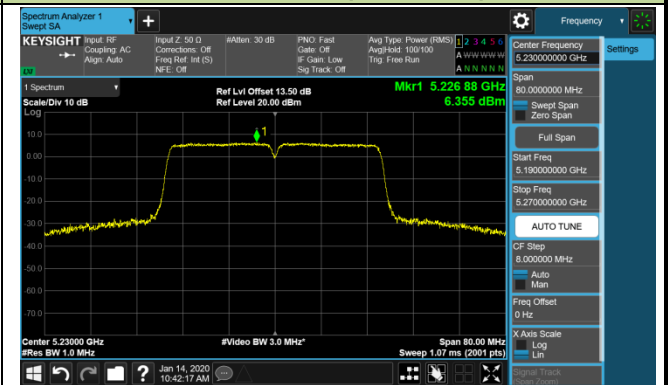

Channel 46 (5230MHz)