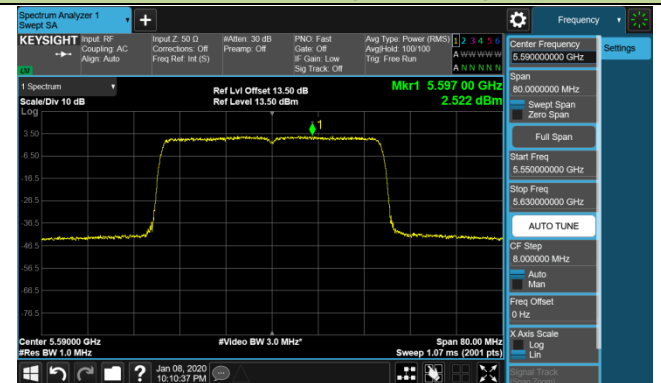

Channel 100 (5500MHz)

Channel 120 (5600MHz)

802.11ax-HE20 Power Spectral Density - Ant 3 / Ant 0 + 1 + 2 + 3 (CDD Mode)

Channel 140 (5700MHz)

Channel 144 (5720MHz)

Channel 149 (5745MHz)

Channel 157 (5785MHz)

Channel 165 (5825MHz)

802.11ax-HE40 Power Spectral Density - Ant 3 / Ant 0 + 1 + 2 + 3 (CDD Mode)

Channel 38 (5190MHz)

Channel 46 (5230MHz)

Channel 54 (5270MHz)

Channel 62 (5310MHz)

Channel 102 (5510MHz)

Channel 118 (5590MHz)

Channel 134 (5670MHz)

Channel 142 (5710MHz)

802.11ax-HE40 Power Spectral Density - Ant 3 / Ant 0 + 1 + 2 + 3 (CDD Mode)

Channel 151 (5755MHz)

Channel 159 (5795MHz)