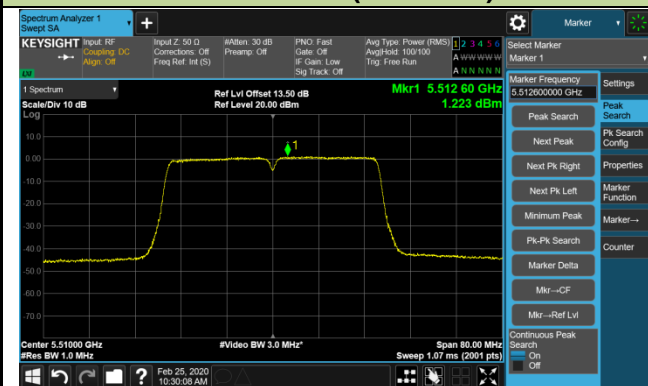

802.11ac-VHT20 Power Spectral Density - Ant 3 / Ant 0 + 1 + 2 + 3 (CDD Mode)

Channel 140 (5700MHz)

Channel 144 (5720MHz)

Channel 149 (5745MHz)

Channel 157 (5785MHz)

Channel 165 (5825MHz)

802.11ac-VHT40 Power Spectral Density - Ant 3 / Ant 0 + 1 + 2 + 3 (CDD Mode)

Channel 38 (5190MHz)

Channel 46 (5230MHz)

Channel 54 (5270MHz)

Channel 62 (5310MHz)

Channel 102 (5510MHz)

Channel 118 (5590MHz)

Channel 134 (5670MHz)

Channel 142 (5710MHz)

802.11ac-VHT40 Power Spectral Density - Ant 3 / Ant 0 + 1 + 2 + 3 (CDD Mode)

Channel 151 (5755MHz)

Channel 159 (5795MHz)

802.11ac-VHT80 Power Spectral Density - Ant 3 / Ant 0 + 1 + 2 + 3 (CDD Mode)

Channel 42 (5210MHz)