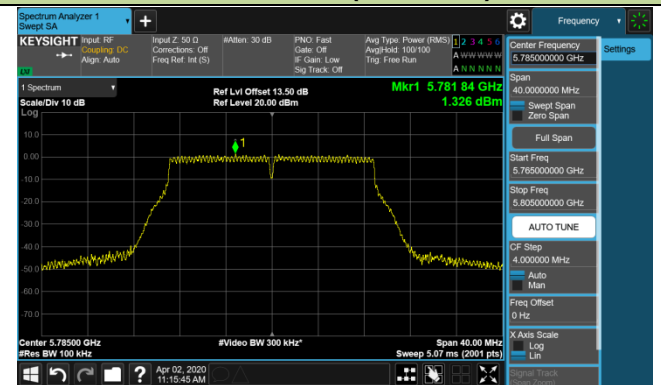

802.11ac-VHT20 Power Spectral Density - Ant 3 / Ant 0 + 1 + 2 + 3 (CDD Mode)

Channel 140 (5700MHz)

Channel 144 (5720MHz)

Channel 149 (5745MHz)

Channel 157 (5785MHz)

Channel 165 (5825MHz)

802.11ac-VHT40 Power Spectral Density - Ant 3 / Ant 0 + 1 + 2 + 3 (CDD Mode)