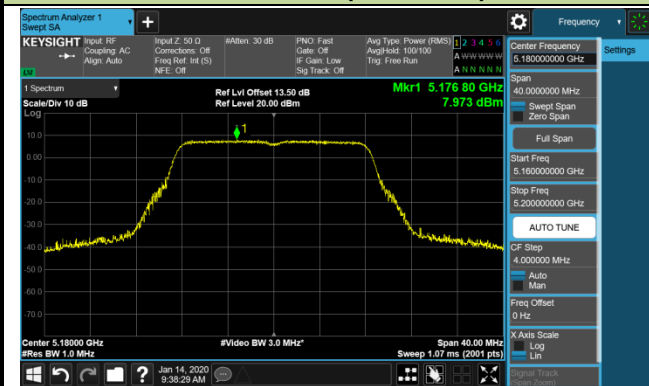

802.11a Power Spectral Density - Ant 3 / Ant 0 + 1 + 2 + 3 (CDD Mode)

Channel 36 (5180MHz)

Channel 44 (5220MHz)

Channel 48 (5240MHz)

Channel 52 (5260MHz)

Channel 60 (5300MHz)

Channel 64 (5320MHz)

Channel 100 (5500MHz)

Channel 120 (5600MHz)

802.11a Power Spectral Density - Ant 3 / Ant 0 + 1 + 2 + 3 (CDD Mode)

Channel 140 (5700MHz)

Channel 144 (5720MHz)

Channel 149 (5745MHz)

Channel 157 (5785MHz)

Channel 165 (5825MHz)

802.11ac-VHT20 Power Spectral Density - Ant 3 / Ant 0 + 1 + 2 + 3 (CDD Mode)