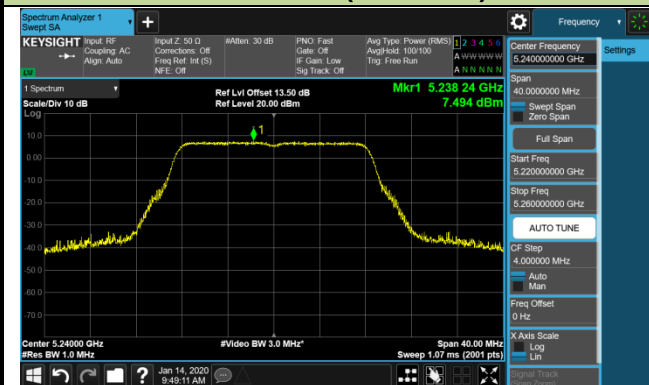

802.11a Power Spectral Density - Ant 3 / Ant 0 + 1 + 2 + 3 (CDD Mode)

Channel 36 (5180MHz)

Channel 44 (5220MHz)

Channel 48 (5240MHz)

Channel 52 (5260MHz)

Channel 60 (5300MHz)

Channel 64 (5320MHz)

Channel 100 (5500MHz)

Channel 120 (5600MHz)

802.11a Power Spectral Density - Ant 3 / Ant 0 + 1 + 2 + 3 (CDD Mode)

Channel 140 (5700MHz)

Channel 144 (5720MHz)

Channel 149 (5745MHz)

Channel 157 (5785MHz)

Channel 165 (5825MHz)

802.11ac-VHT20 Power Spectral Density - Ant 3 / Ant 0 + 1 + 2 + 3 (CDD Mode)