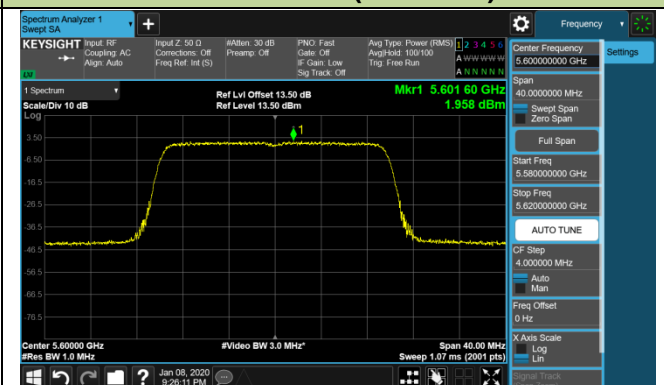

Channel 58 (5290MHz)

Channel 106 (5530MHz)

Channel 122 (5610MHz)

Channel 138 (5690MHz)

Channel 155 (5775MHz)

802.11ac-VHT160 Power Spectral Density - Ant 3 / Ant 0 + 1 + 2 + 3 (CDD Mode)

Channel 50 (5250MHz)

Channel 114 (5570MHz)

802.11ax-HE20 Power Spectral Density - Ant 3 / Ant 0 + 1 + 2 + 3 (CDD Mode)

Channel 36 (5180MHz)

Channel 44 (5220MHz)

Channel 48 (5240MHz)

Channel 52 (5260MHz)

Channel 60 (5300MHz)

Channel 64 (5320MHz)

Channel 100 (5500MHz)

Channel 120 (5600MHz)

802.11ax-HE20 Power Spectral Density - Ant 3 / Ant 0 + 1 + 2 + 3 (CDD Mode)

Channel 140 (5700MHz)

Channel 144 (5720MHz)

Channel 149 (5745MHz)

Channel 157 (5785MHz)