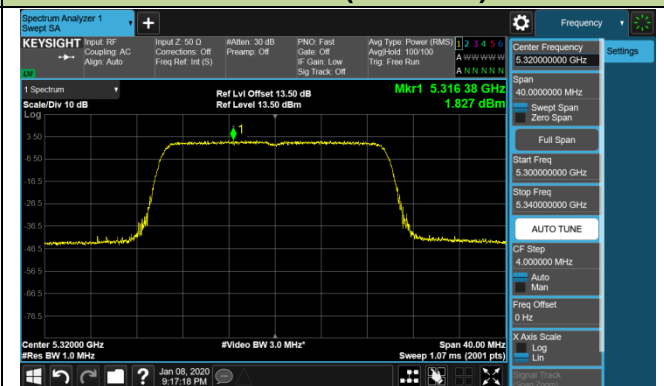

Channel 58 (5290MHz)

Channel 106 (5530MHz)

Channel 122 (5610MHz)

Channel 138 (5690MHz)

Channel 155 (5775MHz)

802.11ac-VHT160 Power Spectral Density - Ant 3 / Ant 0 + 1 + 2 + 3 (CDD Mode)

Channel 50 (5250MHz)

Channel 114 (5570MHz)

802.11ax-HE20 Power Spectral Density - Ant 3 / Ant 0 + 1 + 2 + 3 (CDD Mode)

Channel 36 (5180MHz)

Channel 44 (5220MHz)

Channel 48 (5240MHz)

Channel 52 (5260MHz)

Channel 60 (5300MHz)

Channel 64 (5320MHz)

Channel 100 (5500MHz)

Channel 120 (5600MHz)

802.11ax-HE20 Power Spectral Density - Ant 3 / Ant 0 + 1 + 2 + 3 (CDD Mode)

Channel 140 (5700MHz)

Channel 144 (5720MHz)

Channel 149 (5745MHz)

Channel 157 (5785MHz)