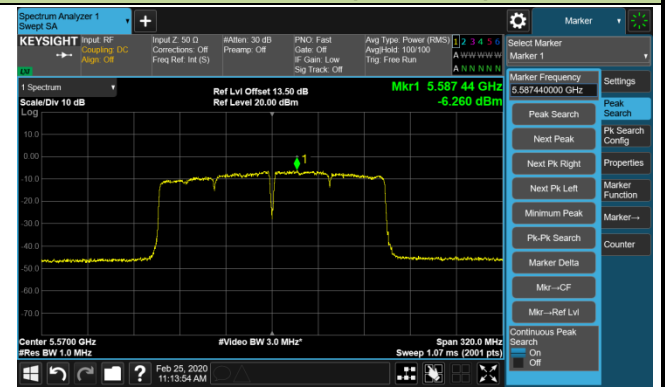

802.11ac-VHT40 Power Spectral Density - Ant 3 / Ant 0 + 1 + 2 + 3 (CDD Mode)

Channel 151 (5755MHz)

Channel 159 (5795MHz)

802.11ac-VHT80 Power Spectral Density - Ant 3 / Ant 0 + 1 + 2 + 3 (CDD Mode)

Channel 42 (5210MHz)

Channel 58 (5290MHz)

Channel 106 (5530MHz)

Channel 122 (5610MHz)

Channel 138 (5690MHz)

Channel 155 (5775MHz)

802.11ac-VHT160 Power Spectral Density - Ant 3 / Ant 0 + 1 + 2 + 3 (CDD Mode)

Channel 50 (5250MHz)

Channel 114 (5570MHz)

802.11ax-HE20 Power Spectral Density - Ant 3 / Ant 0 + 1 + 2 + 3 (CDD Mode)

Channel 36 (5180MHz)

Channel 44 (5220MHz)

Channel 48 (5240MHz)

Channel 52 (5260MHz)

Channel 60 (5300MHz)

Channel 64 (5320MHz)