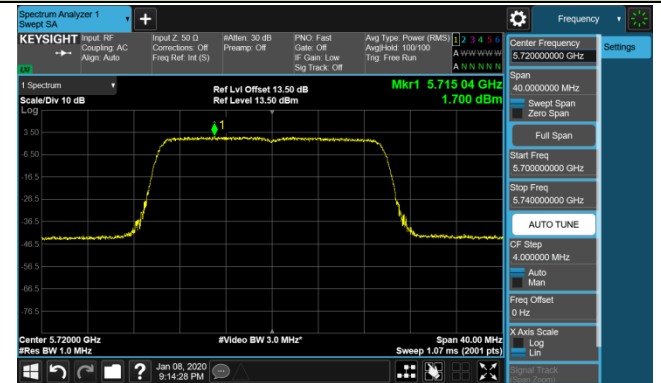

Channel 114 (5570MHz)

802.11ax-HE20 Power Spectral Density - Ant 3 / Ant 0 + 1 + 2 + 3 (CDD Mode)

Channel 36 (5180MHz)

Channel 44 (5220MHz)

Channel 48 (5240MHz)

Channel 52 (5260MHz)

Channel 60 (5300MHz)

Channel 64 (5320MHz)

Channel 100 (5500MHz)

Channel 120 (5600MHz)

802.11ax-HE20 Power Spectral Density - Ant 3 / Ant 0 + 1 + 2 + 3 (CDD Mode)

Channel 140 (5700MHz)

Channel 144 (5720MHz)

Channel 149 (5745MHz)

Channel 157 (5785MHz)

Channel 165 (5825MHz)

802.11ax-HE40 Power Spectral Density - Ant 3 / Ant 0 + 1 + 2 + 3 (CDD Mode)

Channel 38 (5190MHz)

Channel 46 (5230MHz)

Channel 54 (5270MHz)

Channel 62 (5310MHz)

Channel 102 (5510MHz)

Channel 118 (5590MHz)