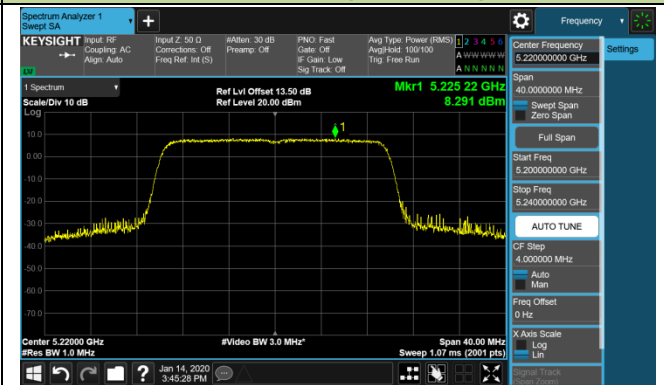

Channel 58 (5290MHz)

Channel 106 (5530MHz)

Channel 122 (5610MHz)

Channel 138 (5690MHz)

Channel 155 (5775MHz)

802.11ac-VHT160 Power Spectral Density - Ant 3 / Ant 0 + 1 + 2 + 3 (CDD Mode)

Channel 50 (5250MHz)

Channel 114 (5570MHz)

802.11ax-HE20 Power Spectral Density - Ant 3 / Ant 0 + 1 + 2 + 3 (CDD Mode)

Channel 36 (5180MHz)

Channel 44 (5220MHz)

Channel 48 (5240MHz)

Channel 52 (5260MHz)

Channel 60 (5300MHz)

Channel 64 (5320MHz)

Channel 100 (5500MHz)

Channel 120 (5600MHz)

802.11ax-HE20 Power Spectral Density - Ant 3 / Ant 0 + 1 + 2 + 3 (CDD Mode)

Channel 140 (5700MHz)

Channel 144 (5720MHz)

Channel 149 (5745MHz)

Channel 157 (5785MHz)