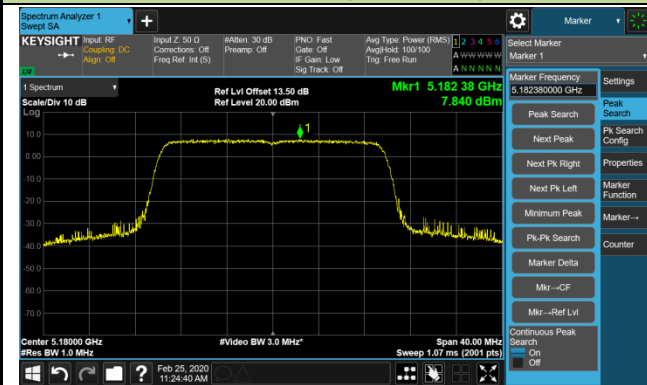

802.11ac-VHT40 Power Spectral Density - Ant 3 / Ant 0 + 1 + 2 + 3 (CDD Mode)

Channel 151 (5755MHz)

Channel 159 (5795MHz)

802.11ac-VHT80 Power Spectral Density - Ant 3 / Ant 0 + 1 + 2 + 3 (CDD Mode)

Channel 42 (5210MHz)

Channel 58 (5290MHz)

Channel 106 (5530MHz)

Channel 122 (5610MHz)

Channel 138 (5690MHz)

Channel 155 (5775MHz)

802.11ac-VHT160 Power Spectral Density - Ant 3 / Ant 0 + 1 + 2 + 3 (CDD Mode)

Channel 50 (5250MHz)

Channel 114 (5570MHz)

802.11ax-HE20 Power Spectral Density - Ant 3 / Ant 0 + 1 + 2 + 3 (CDD Mode)

Channel 36 (5180MHz)

Channel 44 (5220MHz)

Channel 48 (5240MHz)

Channel 52 (5260MHz)

Channel 60 (5300MHz)

Channel 64 (5320MHz)