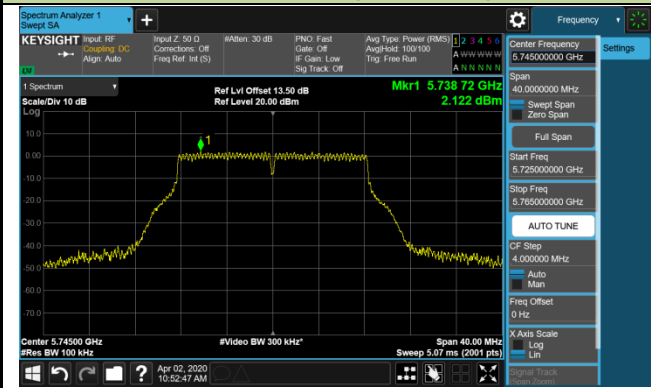

Channel 120 (5600MHz)

802.11a Power Spectral Density - Ant 3 / Ant 0 + 1 + 2 + 3 (CDD Mode)

Channel 140 (5700MHz)

Channel 144 (5720MHz)

Channel 149 (5745MHz)

Channel 157 (5785MHz)

Channel 165 (5825MHz)

802.11ac-VHT20 Power Spectral Density - Ant 3 / Ant 0 + 1 + 2 + 3 (CDD Mode)