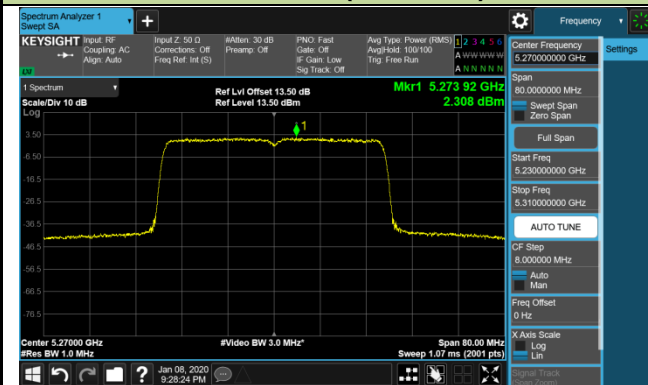

Channel 100 (5500MHz)

Channel 120 (5600MHz)

802.11ax-HE20 Power Spectral Density - Ant 3 / Ant 0 + 1 + 2 + 3 (CDD Mode)

Channel 140 (5700MHz)

Channel 144 (5720MHz)

Channel 149 (5745MHz)

Channel 157 (5785MHz)

Channel 165 (5825MHz)

802.11ax-HE40 Power Spectral Density - Ant 3 / Ant 0 + 1 + 2 + 3 (CDD Mode)

Channel 38 (5190MHz)

Channel 46 (5230MHz)

Channel 54 (5270MHz)

Channel 62 (5310MHz)

Channel 102 (5510MHz)

Channel 118 (5590MHz)

Channel 134 (5670MHz)

Channel 142 (5710MHz)

802.11ax-HE40 Power Spectral Density - Ant 3 / Ant 0 + 1 + 2 + 3 (CDD Mode)

Channel 151 (5755MHz)

Channel 159 (5795MHz)