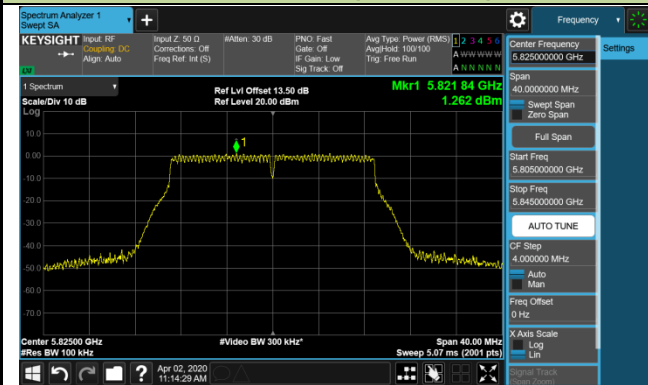

802.11ac-VHT20 Power Spectral Density - Ant 3 / Ant 0 + 1 + 2 + 3 (CDD Mode)

Channel 140 (5700MHz)

Channel 144 (5720MHz)

Channel 149 (5745MHz)

Channel 157 (5785MHz)

Channel 165 (5825MHz)

802.11ac-VHT40 Power Spectral Density - Ant 3 / Ant 0 + 1 + 2 + 3 (CDD Mode)