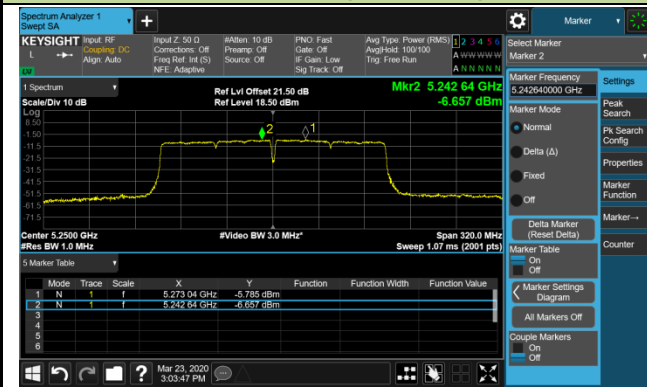

802.11ac-VHT40 Power Spectral Density - Ant 3 / Ant 0 + 1 + 2 + 3 (CDD Mode)

Channel 151 (5755MHz)

Channel 159 (5795MHz)

802.11ac-VHT80 Power Spectral Density - Ant 3 / Ant 0 + 1 + 2 + 3 (CDD Mode)

Channel 42 (5210MHz)

Channel 58 (5290MHz)

Channel 106 (5530MHz)

Channel 122 (5610MHz)

Channel 138 (5690MHz)

Channel 155 (5775MHz)

802.11ac-VHT160 Power Spectral Density - Ant 3 / Ant 0 + 1 + 2 + 3 (CDD Mode)

Channel 50 (5250MHz)

Channel 114 (5570MHz)

802.11ax-HE20 Power Spectral Density - Ant 3 / Ant 0 + 1 + 2 + 3 (CDD Mode)

Channel 36 (5180MHz)

Channel 44 (5220MHz)

Channel 48 (5240MHz)

Channel 52 (5260MHz)

Channel 60 (5300MHz)

Channel 64 (5320MHz)