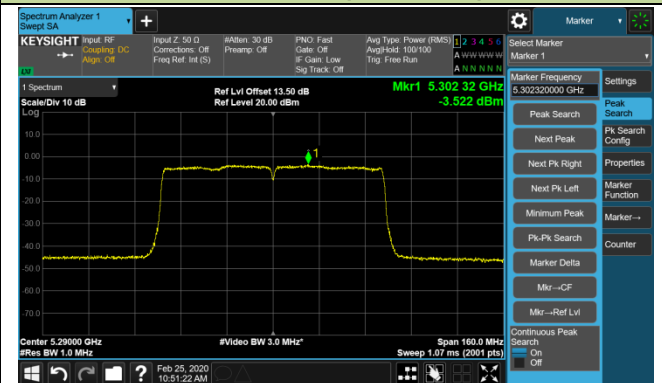

802.11ac-VHT40 Power Spectral Density - Ant 3 / Ant 0 + 1 + 2 + 3 (CDD Mode)

Channel 151 (5755MHz)

Channel 159 (5795MHz)

802.11ac-VHT80 Power Spectral Density - Ant 3 / Ant 0 + 1 + 2 + 3 (CDD Mode)

Channel 42 (5210MHz)

Channel 58 (5290MHz)

Channel 106 (5530MHz)

Channel 122 (5610MHz)

Channel 138 (5690MHz)

Channel 155 (5775MHz)

802.11ac-VHT160 Power Spectral Density - Ant 3 / Ant 0 + 1 + 2 + 3 (CDD Mode)

Channel 50 (5250MHz)