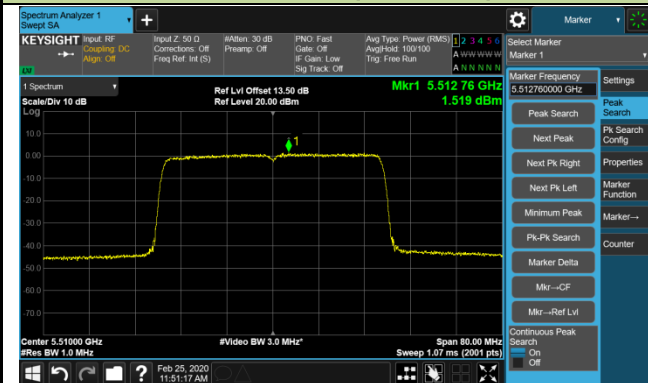

Channel 100 (5500MHz)

Channel 120 (5600MHz)

802.11ax-HE20 Power Spectral Density - Ant 3 / Ant 0 + 1 + 2 + 3 (CDD Mode)

Channel 140 (5700MHz)

Channel 144 (5720MHz)

Channel 149 (5745MHz)

Channel 157 (5785MHz)

Channel 165 (5825MHz)

802.11ax-HE40 Power Spectral Density - Ant 3 / Ant 0 + 1 + 2 + 3 (CDD Mode)

Channel 38 (5190MHz)

Channel 46 (5230MHz)

Channel 54 (5270MHz)

Channel 62 (5310MHz)

Channel 102 (5510MHz)

Channel 118 (5590MHz)

Channel 134 (5670MHz)

Channel 142 (5710MHz)

802.11ax-HE40 Power Spectral Density - Ant 3 / Ant 0 + 1 + 2 + 3 (CDD Mode)

Channel 151 (5755MHz)

Channel 159 (5795MHz)