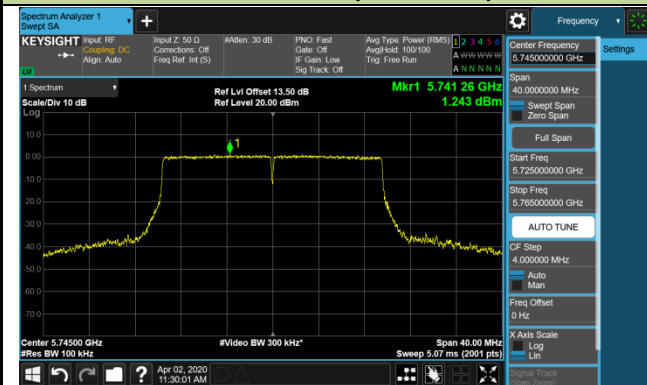

Channel 114 (5570MHz)

802.11ax-HE20 Power Spectral Density - Ant 3 / Ant 0 + 1 + 2 + 3 (CDD Mode)

Channel 36 (5180MHz)

Channel 44 (5220MHz)

Channel 48 (5240MHz)

Channel 52 (5260MHz)

Channel 60 (5300MHz)

Channel 64 (5320MHz)

Channel 100 (5500MHz)

Channel 120 (5600MHz)

802.11ax-HE20 Power Spectral Density - Ant 3 / Ant 0 + 1 + 2 + 3 (CDD Mode)

Channel 140 (5700MHz)

Channel 144 (5720MHz)

Channel 149 (5745MHz)

Channel 157 (5785MHz)

Channel 165 (5825MHz)

802.11ax-HE40 Power Spectral Density - Ant 3 / Ant 0 + 1 + 2 + 3 (CDD Mode)

Channel 38 (5190MHz)

Channel 46 (5230MHz)

Channel 54 (5270MHz)

Channel 62 (5310MHz)

Channel 102 (5510MHz)

Channel 118 (5590MHz)