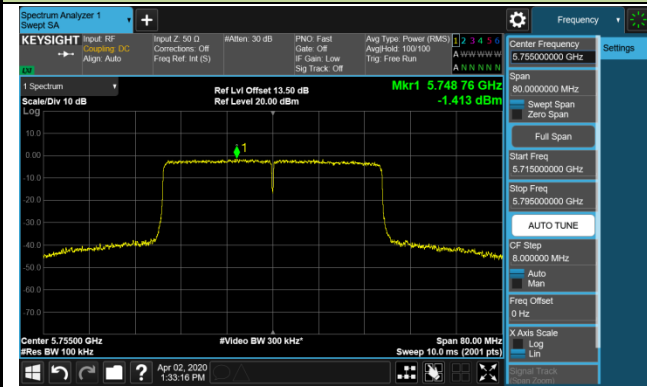

Channel 165 (5825MHz)

802.11ax-HE40 Power Spectral Density - Ant 3 / Ant 0 + 1 + 2 + 3 (CDD Mode)

Channel 38 (5190MHz)

Channel 46 (5230MHz)

Channel 54 (5270MHz)

Channel 62 (5310MHz)

Channel 102 (5510MHz)

Channel 118 (5590MHz)

Channel 134 (5670MHz)

Channel 142 (5710MHz)

802.11ax-HE40 Power Spectral Density - Ant 3 / Ant 0 + 1 + 2 + 3 (CDD Mode)

Channel 151 (5755MHz)

Channel 159 (5795MHz)