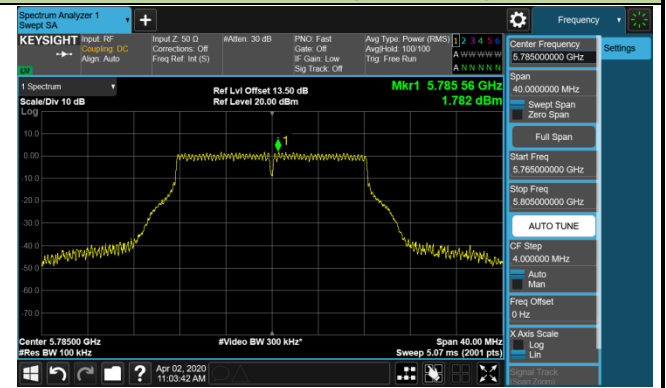

Channel 120 (5600MHz)

802.11a Power Spectral Density - Ant 3 / Ant 0 + 1 + 2 + 3 (CDD Mode)

Channel 140 (5700MHz)

Channel 144 (5720MHz)

Channel 149 (5745MHz)

Channel 157 (5785MHz)

Channel 165 (5825MHz)

802.11ac-VHT20 Power Spectral Density - Ant 3 / Ant 0 + 1 + 2 + 3 (CDD Mode)