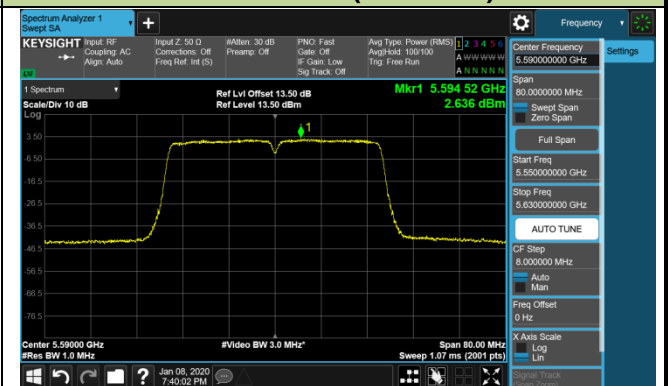

802.11ac-VHT20 Power Spectral Density - Ant 3 / Ant 0 + 1 + 2 + 3 (CDD Mode)

Channel 140 (5700MHz)

Channel 144 (5720MHz)

Channel 149 (5745MHz)

Channel 157 (5785MHz)

Channel 165 (5825MHz)

802.11ac-VHT40 Power Spectral Density - Ant 3 / Ant 0 + 1 + 2 + 3 (CDD Mode)

Channel 38 (5190MHz)

Channel 46 (5230MHz)

Channel 54 (5270MHz)

Channel 62 (5310MHz)

Channel 102 (5510MHz)

Channel 118 (5590MHz)

Channel 134 (5670MHz)

Channel 142 (5710MHz)

802.11ac-VHT40 Power Spectral Density - Ant 3 / Ant 0 + 1 + 2 + 3 (CDD Mode)

Channel 151 (5755MHz)

Channel 159 (5795MHz)

802.11ac-VHT80 Power Spectral Density - Ant 3 / Ant 0 + 1 + 2 + 3 (CDD Mode)

Channel 42 (5210MHz)