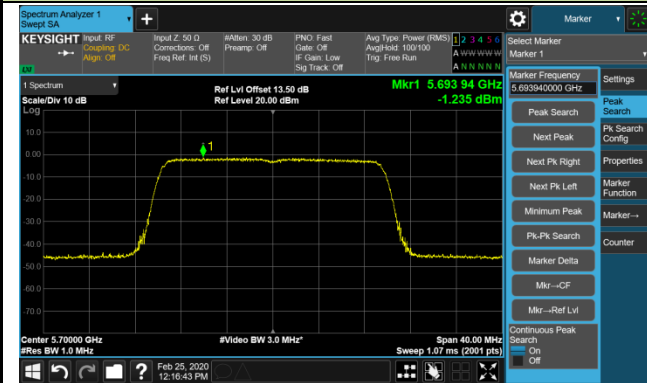

Channel 114 (5570MHz)

802.11ax-HE20 Power Spectral Density - Ant 3 / Ant 0 + 1 + 2 + 3 (CDD Mode)

Channel 36 (5180MHz)

Channel 44 (5220MHz)

Channel 48 (5240MHz)

Channel 52 (5260MHz)

Channel 60 (5300MHz)

Channel 64 (5320MHz)

Channel 100 (5500MHz)

Channel 120 (5600MHz)

802.11ax-HE20 Power Spectral Density - Ant 3 / Ant 0 + 1 + 2 + 3 (CDD Mode)

Channel 140 (5700MHz)

Channel 144 (5720MHz)

Channel 149 (5745MHz)

Channel 157 (5785MHz)

Channel 165 (5825MHz)

802.11ax-HE40 Power Spectral Density - Ant 3 / Ant 0 + 1 + 2 + 3 (CDD Mode)

Channel 38 (5190MHz)

Channel 46 (5230MHz)

Channel 54 (5270MHz)

Channel 62 (5310MHz)

Channel 102 (5510MHz)

Channel 118 (5590MHz)