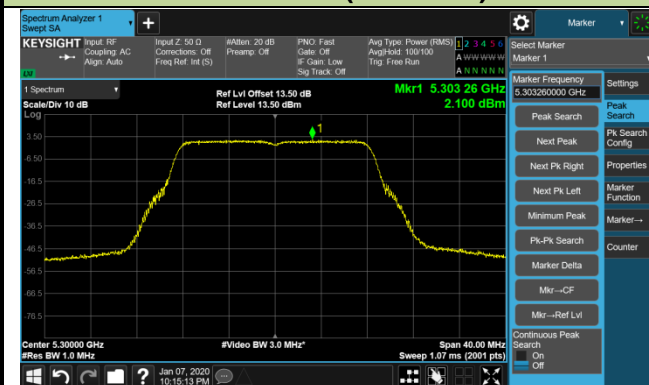

802.11a Power Spectral Density - Ant 3 / Ant 0 + 1 + 2 + 3 (CDD Mode)

Channel 36 (5180MHz)

Channel 44 (5220MHz)

Channel 48 (5240MHz)

Channel 52 (5260MHz)

Channel 60 (5300MHz)

Channel 64 (5320MHz)

Channel 100 (5500MHz)

Channel 120 (5600MHz)

802.11a Power Spectral Density - Ant 3 / Ant 0 + 1 + 2 + 3 (CDD Mode)

Channel 140 (5700MHz)

Channel 144 (5720MHz)

Channel 149 (5745MHz)

Channel 157 (5785MHz)

Channel 165 (5825MHz)

802.11ac-VHT20 Power Spectral Density - Ant 3 / Ant 0 + 1 + 2 + 3 (CDD Mode)