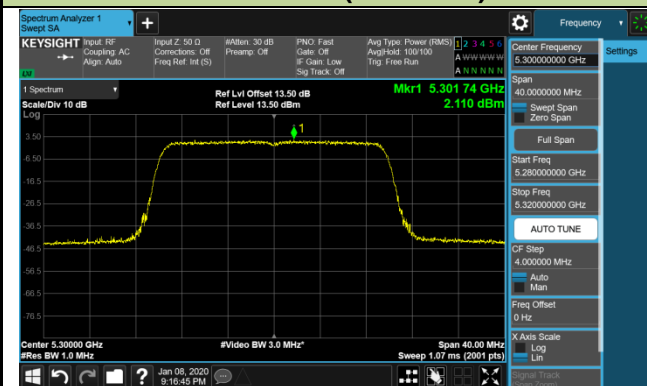

Channel 58 (5290MHz)

Channel 106 (5530MHz)

Channel 122 (5610MHz)

Channel 138 (5690MHz)

Channel 155 (5775MHz)

802.11ac-VHT160 Power Spectral Density - Ant 3 / Ant 0 + 1 + 2 + 3 (CDD Mode)

Channel 50 (5250MHz)

Channel 114 (5570MHz)

802.11ax-HE20 Power Spectral Density - Ant 3 / Ant 0 + 1 + 2 + 3 (CDD Mode)

Channel 36 (5180MHz)

Channel 44 (5220MHz)

Channel 48 (5240MHz)

Channel 52 (5260MHz)

Channel 60 (5300MHz)

Channel 64 (5320MHz)

Channel 100 (5500MHz)

Channel 120 (5600MHz)

802.11ax-HE20 Power Spectral Density - Ant 3 / Ant 0 + 1 + 2 + 3 (CDD Mode)

Channel 140 (5700MHz)

Channel 144 (5720MHz)

Channel 149 (5745MHz)

Channel 157 (5785MHz)