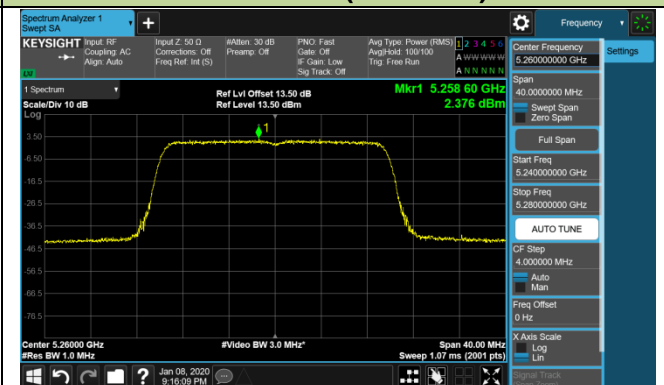

Channel 58 (5290MHz)

Channel 106 (5530MHz)

Channel 122 (5610MHz)

Channel 138 (5690MHz)

Channel 155 (5775MHz)

802.11ac-VHT160 Power Spectral Density - Ant 3 / Ant 0 + 1 + 2 + 3 (CDD Mode)

Channel 50 (5250MHz)

Channel 114 (5570MHz)

802.11ax-HE20 Power Spectral Density - Ant 3 / Ant 0 + 1 + 2 + 3 (CDD Mode)

Channel 36 (5180MHz)

Channel 44 (5220MHz)

Channel 48 (5240MHz)

Channel 52 (5260MHz)

Channel 60 (5300MHz)

Channel 64 (5320MHz)

Channel 100 (5500MHz)

Channel 120 (5600MHz)

802.11ax-HE20 Power Spectral Density - Ant 3 / Ant 0 + 1 + 2 + 3 (CDD Mode)

Channel 140 (5700MHz)

Channel 144 (5720MHz)

Channel 149 (5745MHz)

Channel 157 (5785MHz)