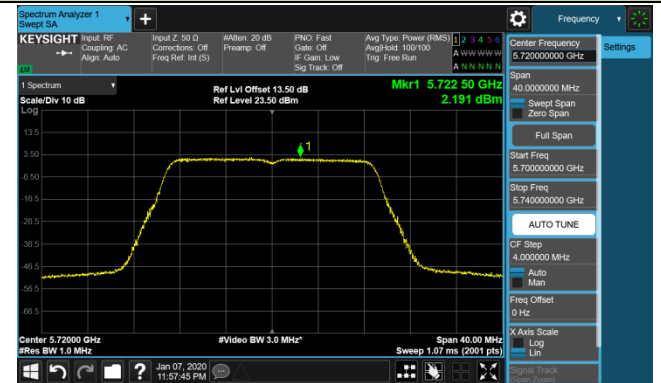

Channel 120 (5600MHz)

802.11a Power Spectral Density - Ant 3 / Ant 0 + 1 + 2 + 3 (CDD Mode)

Channel 140 (5700MHz)

Channel 144 (5720MHz)

Channel 149 (5745MHz)

Channel 157 (5785MHz)

Channel 165 (5825MHz)

802.11ac-VHT20 Power Spectral Density - Ant 3 / Ant 0 + 1 + 2 + 3 (CDD Mode)

Channel 36 (5180MHz)

Channel 44 (5220MHz)

Channel 48 (5240MHz)

Channel 52 (5260MHz)

Channel 60 (5300MHz)

Channel 64 (5320MHz)

Channel 100 (5500MHz)

Channel 120 (5600MHz)

802.11ac-VHT20 Power Spectral Density - Ant 3 / Ant 0 + 1 + 2 + 3 (CDD Mode)

Channel 140 (5700MHz)

Channel 144 (5720MHz)

Channel 149 (5745MHz)

Channel 157 (5785MHz)

Channel 165 (5825MHz)

802.11ac-VHT40 Power Spectral Density - Ant 3 / Ant 0 + 1 + 2 + 3 (CDD Mode)