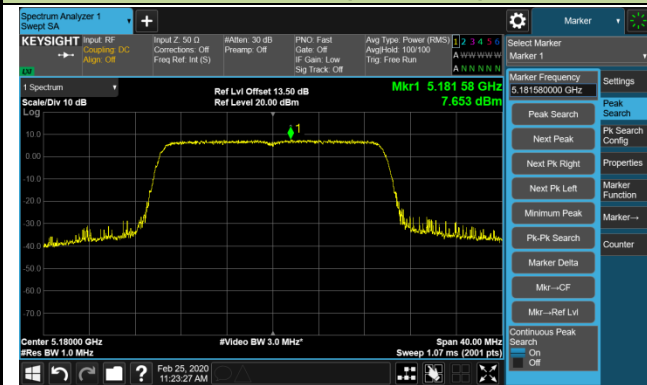

802.11ax-HE20 Power Spectral Density - Ant 2 / Ant 0 + 1 + 2 + 3 (CDD Mode)

Channel 36 (5180MHz)