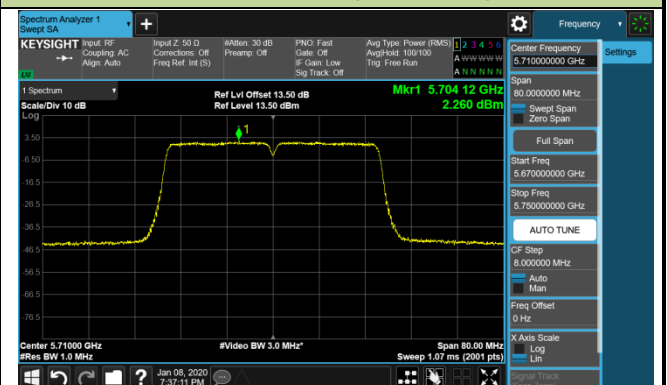

Channel 142 (5710MHz)