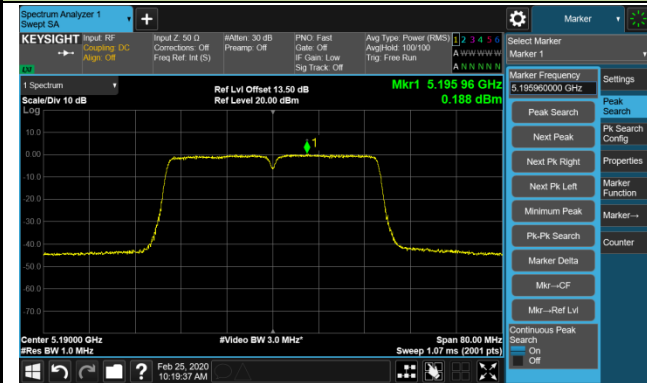

802.11ac-VHT40 Power Spectral Density - Ant 2 / Ant 0 + 1 + 2 + 3 (CDD Mode)

Channel 38 (5190MHz)