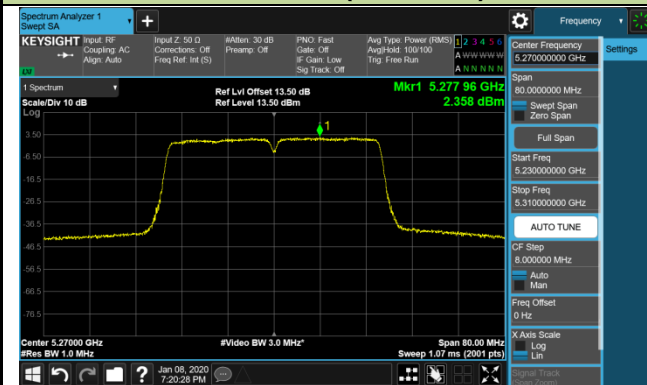

Channel 54 (5270MHz)