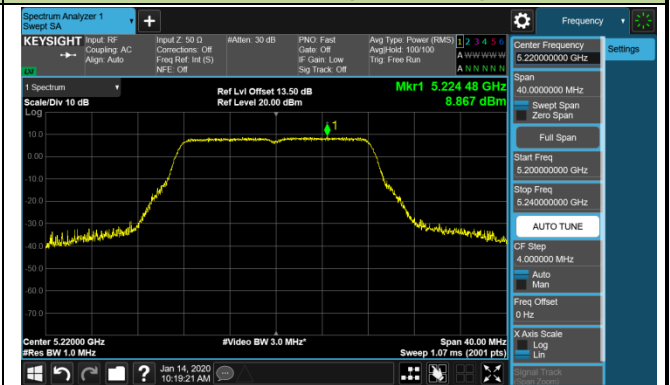

Channel 44 (5220MHz)