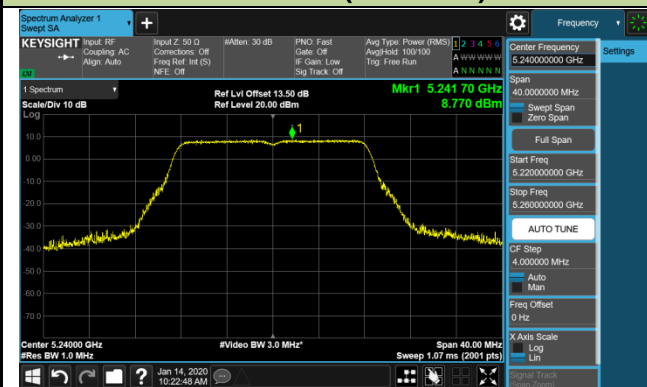

Channel 48 (5240MHz)