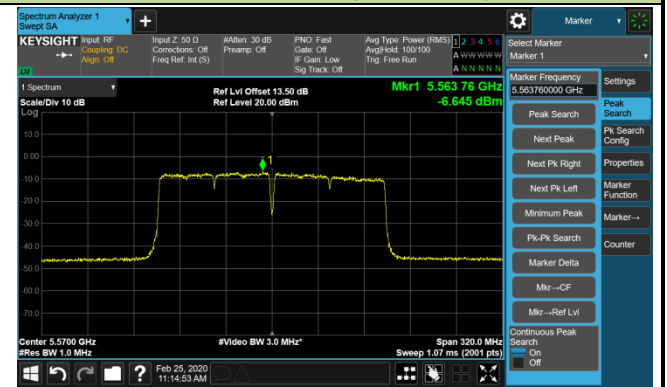

Channel 114 (5570MHz)