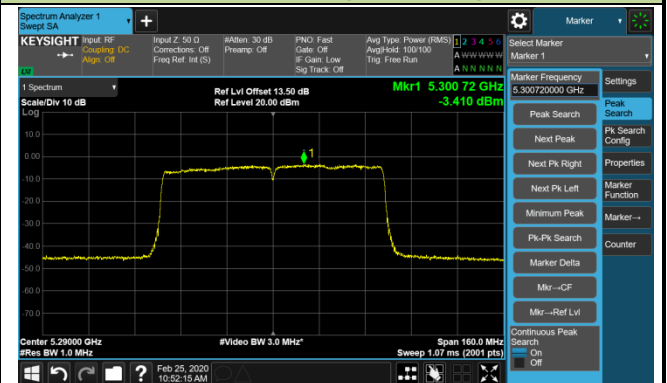

Channel 58 (5290MHz)