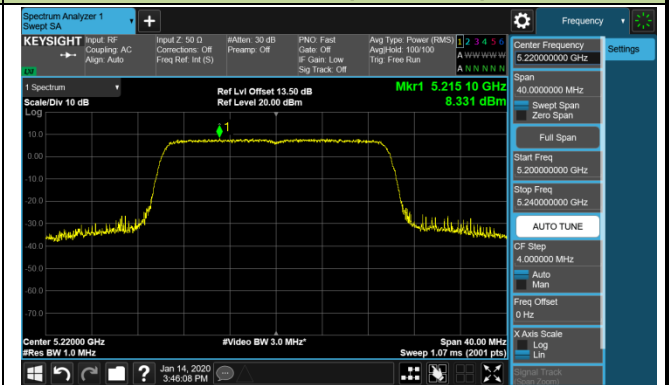

Channel 44 (5220MHz)