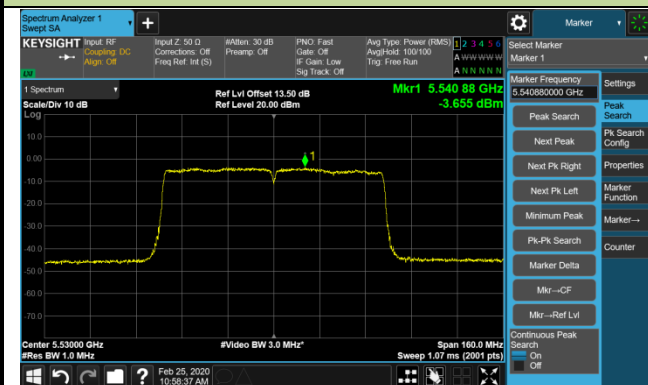

Channel 106 (5530MHz)