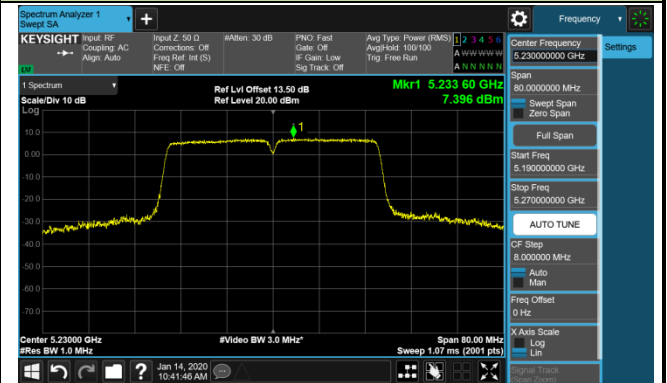

Channel 46 (5230MHz)