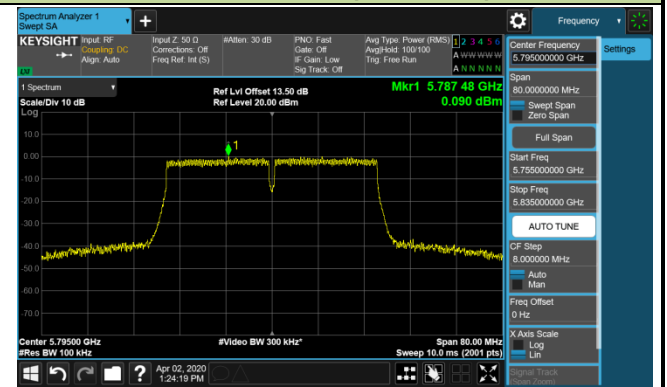

### Channel 118 (5590MHz)

### Channel 134 (5670MHz)

### Channel 142 (5710MHz)

**802.11ac-VHT40 Power Spectral Density - Ant 2 / Ant 0 + 1 + 2 + 3 (CDD Mode)**

**Channel 151 (5755MHz)**

**Channel 159 (5795MHz)**