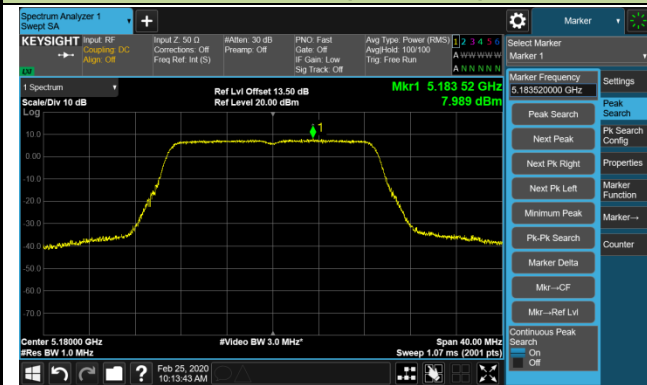

## 802.11ac-VHT20 Power Spectral Density - Ant 2 / Ant 0 + 1 + 2 + 3 (CDD Mode)

### Channel 36 (5180MHz)