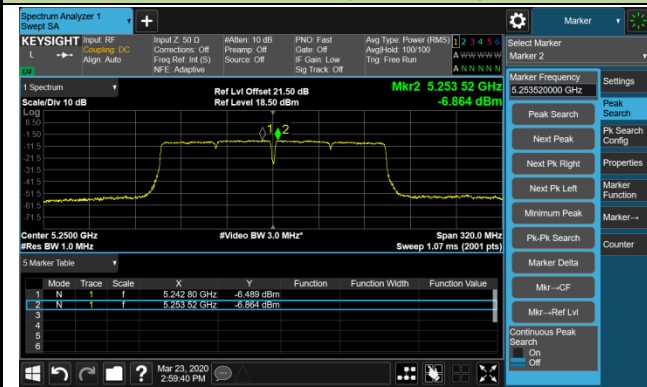

802.11ac-VHT160 Power Spectral Density - Ant 2 / Ant 0 + 1 + 2 + 3 (CDD Mode)

Channel 50 (5250MHz)