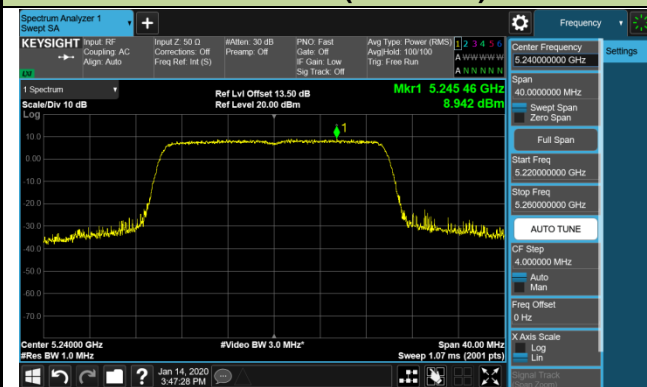

Channel 48 (5240MHz)