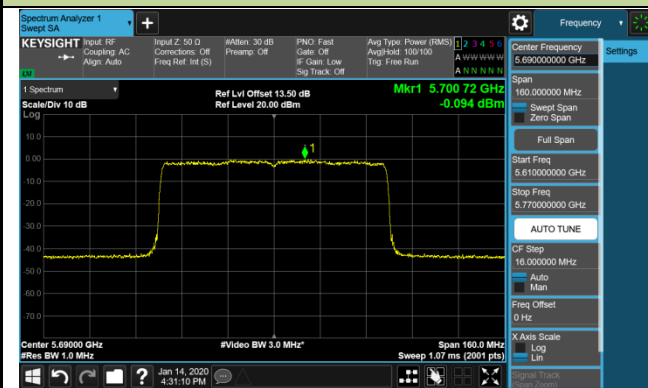

Channel 138 (5690MHz)