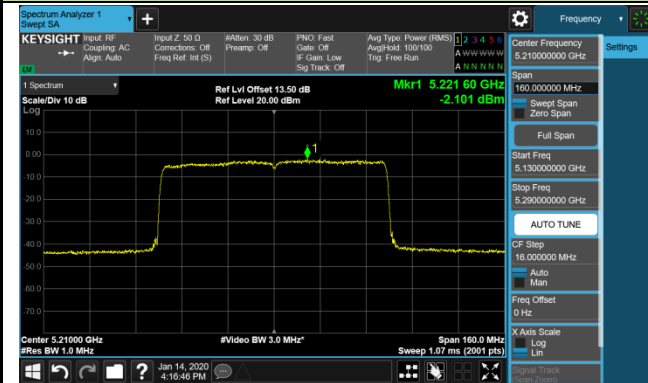

802.11ax-HE80 Power Spectral Density - Ant 2 / Ant 0 + 1 + 2 + 3 (CDD Mode)

Channel 42 (5210MHz)