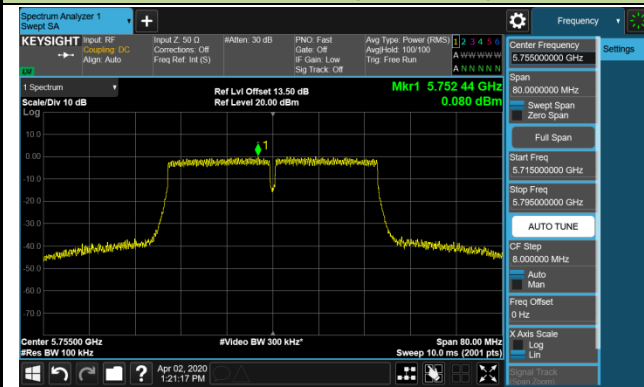

802.11ac-VHT40 Power Spectral Density - Ant 2 / Ant 0 + 1 + 2 + 3 (CDD Mode)

Channel 151 (5755MHz)

Channel 159 (5795MHz)