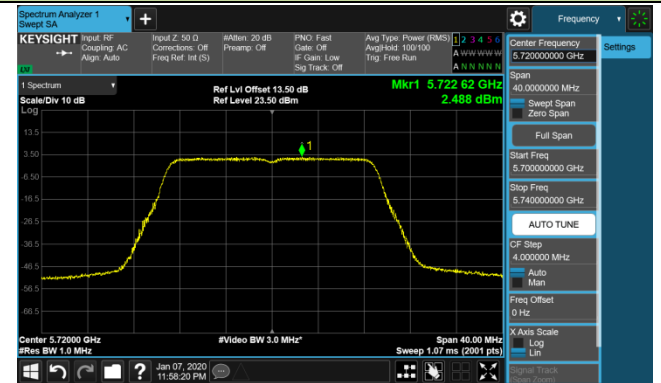

Channel 144 (5720MHz)