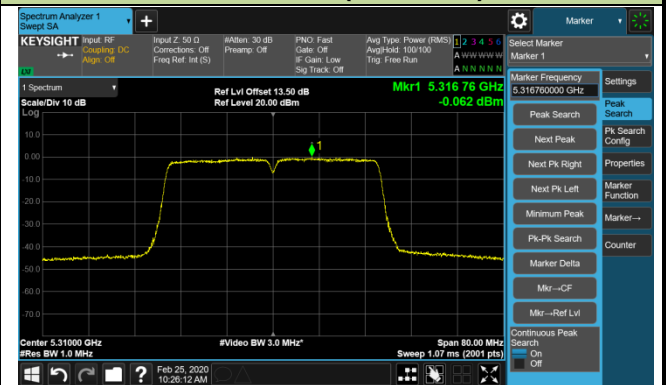

Channel 62 (5310MHz)