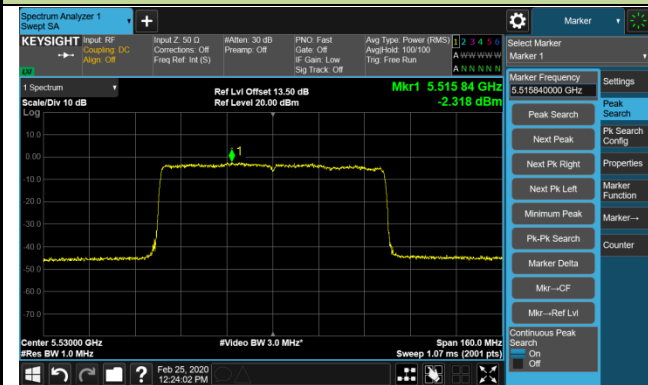

Channel 106 (5530MHz)