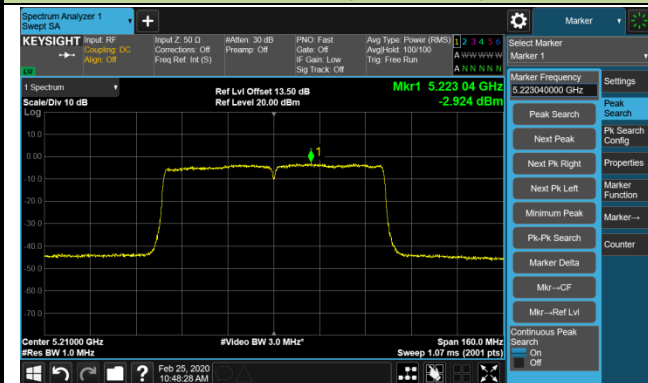

802.11ac-VHT80 Power Spectral Density - Ant 2 / Ant 0 + 1 + 2 + 3 (CDD Mode)

Channel 42 (5210MHz)