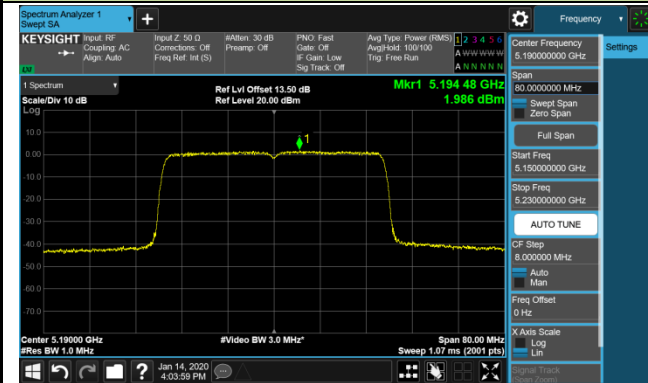

802.11ax-HE40 Power Spectral Density - Ant 2 / Ant 0 + 1 + 2 + 3 (CDD Mode)

Channel 38 (5190MHz)