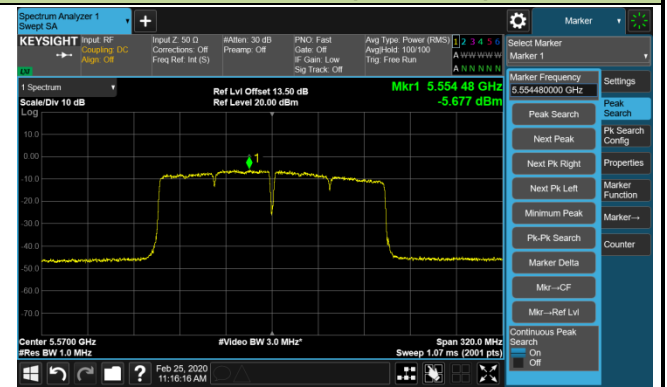

Channel 42 (5210MHz)

Channel 58 (5290MHz)

Channel 106 (5530MHz)

Channel 122 (5610MHz)

Channel 138 (5690MHz)

Channel 155 (5775MHz)

802.11ac-VHT160 Power Spectral Density - Ant 1 / Ant 0 + 1 + 2 + 3 (CDD Mode)

Channel 50 (5250MHz)

Channel 114 (5570MHz)

802.11ax-HE20 Power Spectral Density - Ant 1 / Ant 0 + 1 + 2 + 3 (CDD Mode)

Channel 36 (5180MHz)

Channel 44 (5220MHz)

Channel 48 (5240MHz)

Channel 52 (5260MHz)

Channel 60 (5300MHz)