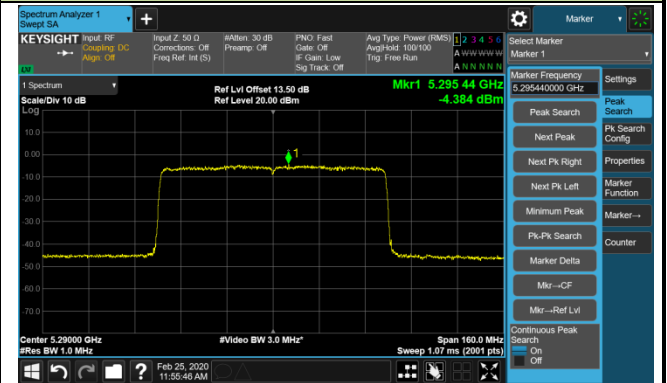

Channel 118 (5590MHz)

Channel 134 (5670MHz)

Channel 142 (5710MHz)

802.11ax-HE40 Power Spectral Density - Ant 1 / Ant 0 + 1 + 2 + 3 (CDD Mode)

Channel 151 (5755MHz)

Channel 159 (5795MHz)

802.11ax-HE80 Power Spectral Density - Ant 1 / Ant 0 + 1 + 2 + 3 (CDD Mode)

Channel 42 (5210MHz)

Channel 58 (5290MHz)

Channel 106 (5530MHz)

Channel 122 (5610MHz)

Channel 138 (5690MHz)

Channel 155 (5775MHz)

802.11ax-HE160 Power Spectral Density - Ant 1 / Ant 0 + 1 + 2 + 3 (CDD Mode)