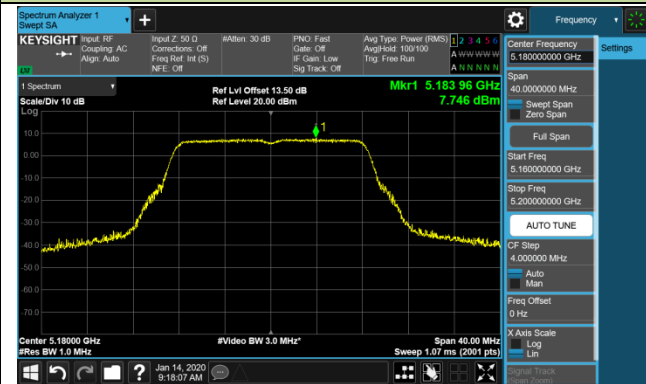

Channel 42 (5210MHz)

Channel 58 (5290MHz)

Channel 106 (5530MHz)

Channel 122 (5610MHz)

Channel 138 (5690MHz)

Channel 155 (5775MHz)

802.11ax-HE160 Power Spectral Density - Ant 1 / Ant 0 + 1 + 2 + 3 (CDD Mode)

Channel 50 (5250MHz)

Channel 114 (5570MHz)

802.11a Power Spectral Density - Ant 2 / Ant 0 + 1 + 2 + 3 (CDD Mode)

Channel 36 (5180MHz)

Channel 44 (5220MHz)

Channel 48 (5240MHz)

Channel 52 (5260MHz)

Channel 60 (5300MHz)

Channel 64 (5320MHz)

Channel 100 (5500MHz)

Channel 120 (5600MHz)

802.11a Power Spectral Density - Ant 2 / Ant 0 + 1 + 2 + 3 (CDD Mode)

Channel 140 (5700MHz)

Channel 144 (5720MHz)

Channel 149 (5745MHz)

Channel 157 (5785MHz)