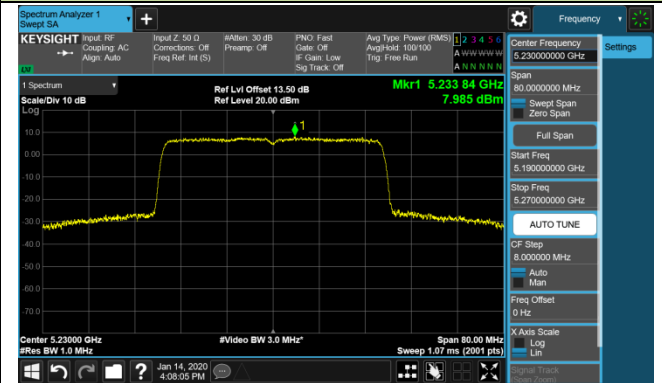

Channel 64 (5320MHz)

Channel 100 (5500MHz)

Channel 120 (5600MHz)

802.11ax-HE20 Power Spectral Density - Ant 1 / Ant 0 + 1 + 2 + 3 (CDD Mode)

Channel 140 (5700MHz)

Channel 144 (5720MHz)

Channel 149 (5745MHz)

Channel 157 (5785MHz)

Channel 165 (5825MHz)

802.11ax-HE40 Power Spectral Density - Ant 1 / Ant 0 + 1 + 2 + 3 (CDD Mode)
Channel 38 (5190MHz)

Channel 46 (5230MHz)

Channel 54 (5270MHz)

Channel 62 (5310MHz)

Channel 102 (5510MHz)