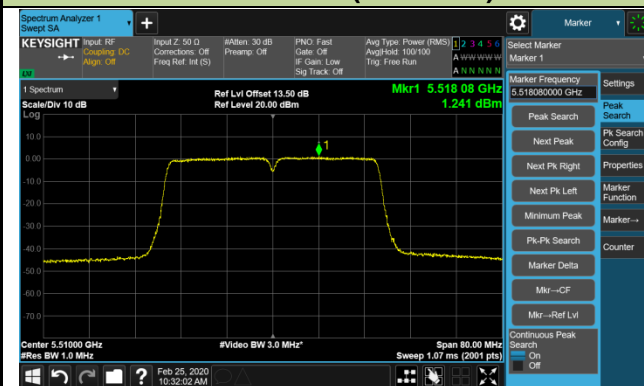

802.11ac-VHT40 Power Spectral Density - Ant 1 / Ant 0 + 1 + 2 + 3 (CDD Mode)

Channel 38 (5190MHz)

Channel 46 (5230MHz)

Channel 54 (5270MHz)

Channel 62 (5310MHz)

Channel 102 (5510MHz)

Channel 118 (5590MHz)

Channel 134 (5670MHz)

Channel 142 (5710MHz)

802.11ac-VHT40 Power Spectral Density - Ant 1 / Ant 0 + 1 + 2 + 3 (CDD Mode)

Channel 151 (5755MHz)

Channel 159 (5795MHz)

802.11ac-VHT80 Power Spectral Density - Ant 1 / Ant 0 + 1 + 2 + 3 (CDD Mode)