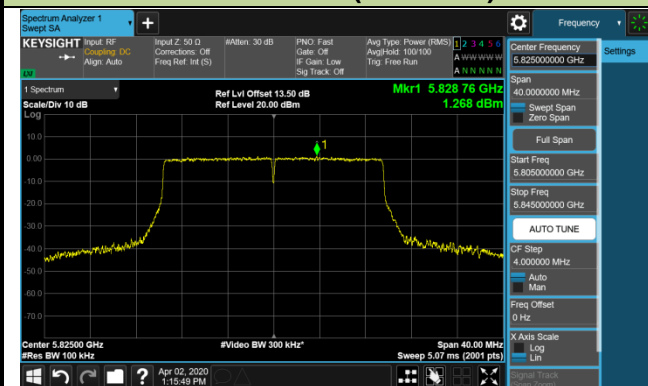

Channel 64 (5320MHz)

Channel 100 (5500MHz)

Channel 120 (5600MHz)

802.11ax-HE20 Power Spectral Density - Ant 1 / Ant 0 + 1 + 2 + 3 (CDD Mode)

Channel 140 (5700MHz)

Channel 144 (5720MHz)

Channel 149 (5745MHz)

Channel 157 (5785MHz)

Channel 165 (5825MHz)

802.11ax-HE40 Power Spectral Density - Ant 1 / Ant 0 + 1 + 2 + 3 (CDD Mode)
Channel 38 (5190MHz)

Channel 46 (5230MHz)

Channel 54 (5270MHz)

Channel 62 (5310MHz)

Channel 102 (5510MHz)