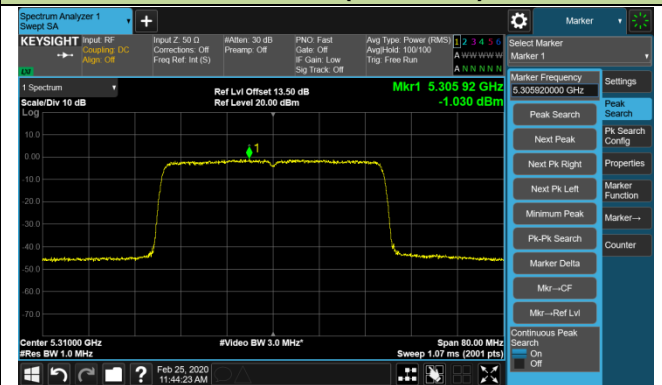

Channel 64 (5320MHz)

Channel 100 (5500MHz)

Channel 120 (5600MHz)

802.11ax-HE20 Power Spectral Density - Ant 1 / Ant 0 + 1 + 2 + 3 (CDD Mode)

Channel 140 (5700MHz)

Channel 144 (5720MHz)

Channel 149 (5745MHz)

Channel 157 (5785MHz)

Channel 165 (5825MHz)

802.11ax-HE40 Power Spectral Density - Ant 1 / Ant 0 + 1 + 2 + 3 (CDD Mode)
Channel 38 (5190MHz)

Channel 46 (5230MHz)

Channel 54 (5270MHz)

Channel 62 (5310MHz)

Channel 102 (5510MHz)