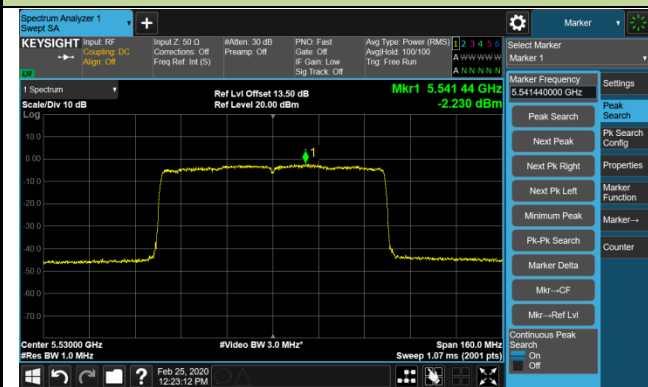

Channel 118 (5590MHz)

Channel 134 (5670MHz)

Channel 142 (5710MHz)

802.11ax-HE40 Power Spectral Density - Ant 1 / Ant 0 + 1 + 2 + 3 (CDD Mode)

Channel 151 (5755MHz)

Channel 159 (5795MHz)

802.11ax-HE80 Power Spectral Density - Ant 1 / Ant 0 + 1 + 2 + 3 (CDD Mode)

Channel 42 (5210MHz)

Channel 58 (5290MHz)

Channel 106 (5530MHz)

Channel 122 (5610MHz)

Channel 138 (5690MHz)

Channel 155 (5775MHz)

802.11ax-HE160 Power Spectral Density - Ant 1 / Ant 0 + 1 + 2 + 3 (CDD Mode)