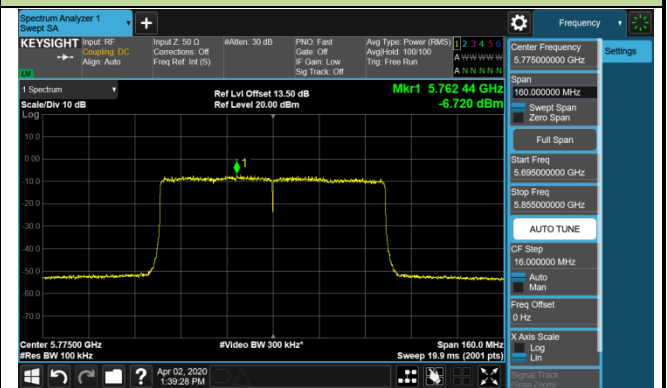

Channel 42 (5210MHz)

Channel 58 (5290MHz)

Channel 106 (5530MHz)

Channel 122 (5610MHz)

Channel 138 (5690MHz)

Channel 155 (5775MHz)

802.11ax-HE160 Power Spectral Density - Ant 1 / Ant 0 + 1 + 2 + 3 (CDD Mode)

Channel 50 (5250MHz)

Channel 114 (5570MHz)

802.11a Power Spectral Density - Ant 2 / Ant 0 + 1 + 2 + 3 (CDD Mode)

Channel 36 (5180MHz)

Channel 44 (5220MHz)

Channel 48 (5240MHz)

Channel 52 (5260MHz)

Channel 60 (5300MHz)