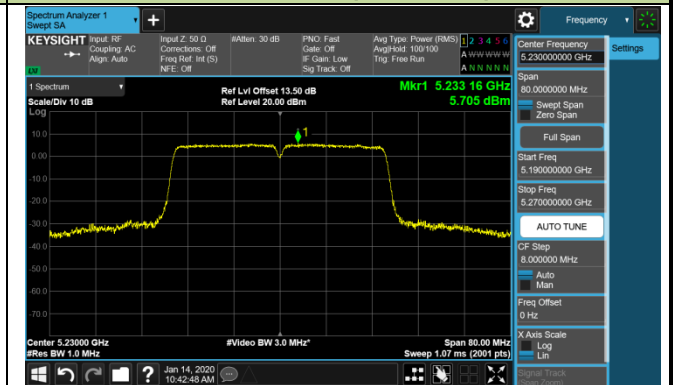

802.11ac-VHT40 Power Spectral Density - Ant 1 / Ant 0 + 1 + 2 + 3 (CDD Mode)

Channel 38 (5190MHz)

Channel 46 (5230MHz)

Channel 54 (5270MHz)

Channel 62 (5310MHz)

Channel 102 (5510MHz)

Channel 118 (5590MHz)

Channel 134 (5670MHz)

Channel 142 (5710MHz)

802.11ac-VHT40 Power Spectral Density - Ant 1 / Ant 0 + 1 + 2 + 3 (CDD Mode)

Channel 151 (5755MHz)

Channel 159 (5795MHz)

802.11ac-VHT80 Power Spectral Density - Ant 1 / Ant 0 + 1 + 2 + 3 (CDD Mode)