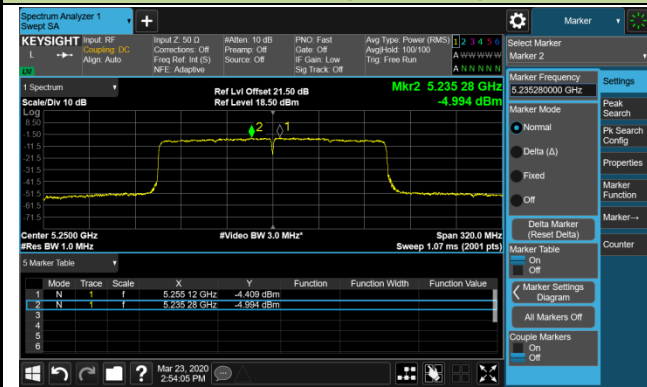

Channel 42 (5210MHz)

Channel 58 (5290MHz)

Channel 106 (5530MHz)

Channel 122 (5610MHz)

Channel 138 (5690MHz)

Channel 155 (5775MHz)

802.11ax-HE160 Power Spectral Density - Ant 1 / Ant 0 + 1 + 2 + 3 (CDD Mode)

Channel 50 (5250MHz)

Channel 114 (5570MHz)

802.11a Power Spectral Density - Ant 2 / Ant 0 + 1 + 2 + 3 (CDD Mode)

Channel 36 (5180MHz)

Channel 44 (5220MHz)

Channel 48 (5240MHz)

Channel 52 (5260MHz)

Channel 60 (5300MHz)