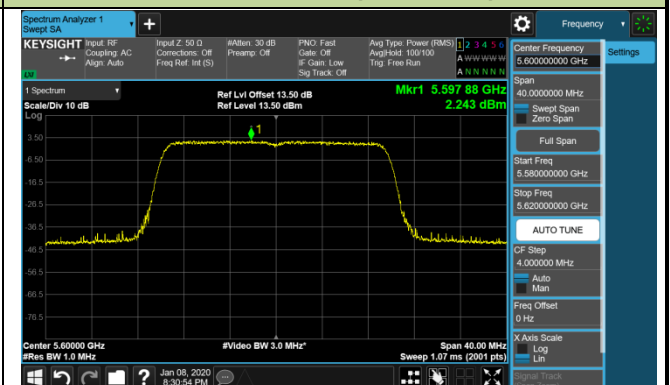

Channel 42 (5210MHz)

Channel 58 (5290MHz)

Channel 106 (5530MHz)

Channel 122 (5610MHz)

Channel 138 (5690MHz)

Channel 155 (5775MHz)

802.11ac-VHT160 Power Spectral Density - Ant 1 / Ant 0 + 1 + 2 + 3 (CDD Mode)

Channel 50 (5250MHz)

Channel 114 (5570MHz)

802.11ax-HE20 Power Spectral Density - Ant 1 / Ant 0 + 1 + 2 + 3 (CDD Mode)

Channel 36 (5180MHz)

Channel 44 (5220MHz)

Channel 48 (5240MHz)

Channel 52 (5260MHz)

Channel 60 (5300MHz)

Channel 64 (5320MHz)

Channel 100 (5500MHz)

Channel 120 (5600MHz)

802.11ax-HE20 Power Spectral Density - Ant 1 / Ant 0 + 1 + 2 + 3 (CDD Mode)

Channel 140 (5700MHz)

Channel 144 (5720MHz)

Channel 149 (5745MHz)