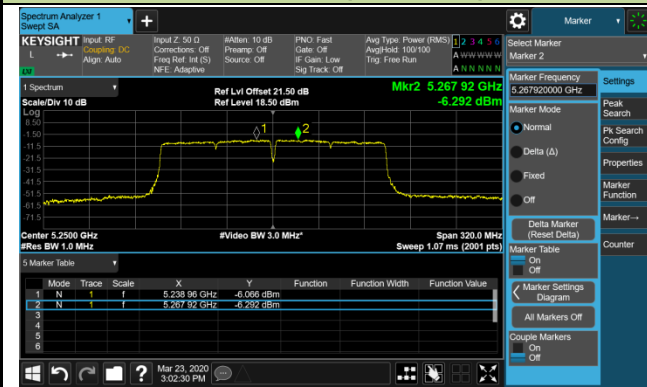

Channel 42 (5210MHz)

Channel 58 (5290MHz)

Channel 106 (5530MHz)

Channel 122 (5610MHz)

Channel 138 (5690MHz)

Channel 155 (5775MHz)

802.11ac-VHT160 Power Spectral Density - Ant 1 / Ant 0 + 1 + 2 + 3 (CDD Mode)

Channel 50 (5250MHz)

Channel 114 (5570MHz)

802.11ax-HE20 Power Spectral Density - Ant 1 / Ant 0 + 1 + 2 + 3 (CDD Mode)

Channel 36 (5180MHz)

Channel 44 (5220MHz)

Channel 48 (5240MHz)

Channel 52 (5260MHz)

Channel 60 (5300MHz)