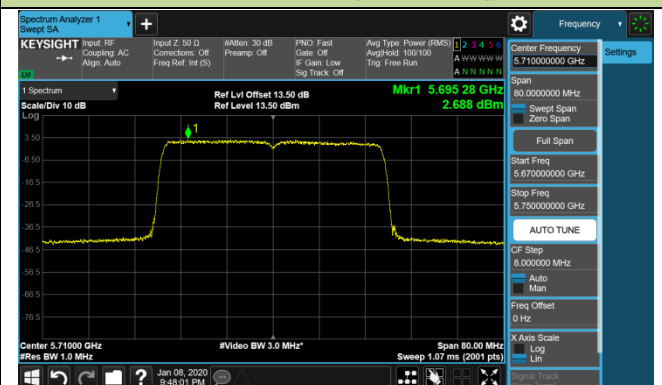

Channel 142 (5710MHz)