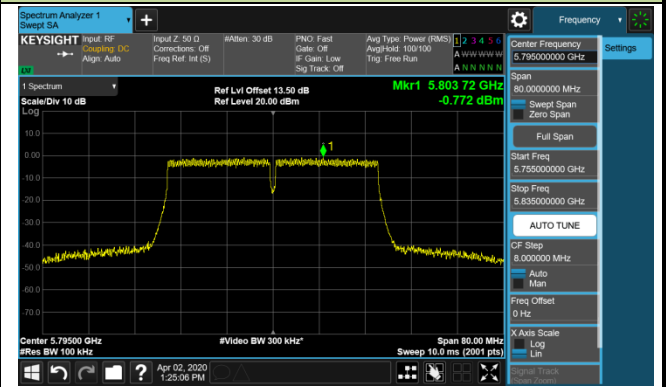

Channel 142 (5710MHz)

802.11ac-VHT40 Power Spectral Density - Ant 1 / Ant 0 + 1 + 2 + 3 (CDD Mode)

Channel 151 (5755MHz)

Channel 159 (5795MHz)

802.11ac-VHT80 Power Spectral Density - Ant 1 / Ant 0 + 1 + 2 + 3 (CDD Mode)

Channel 42 (5210MHz)

Channel 58 (5290MHz)

Channel 106 (5530MHz)

Channel 122 (5610MHz)

Channel 138 (5690MHz)

Channel 155 (5775MHz)

802.11ac-VHT160 Power Spectral Density - Ant 1 / Ant 0 + 1 + 2 + 3 (CDD Mode)