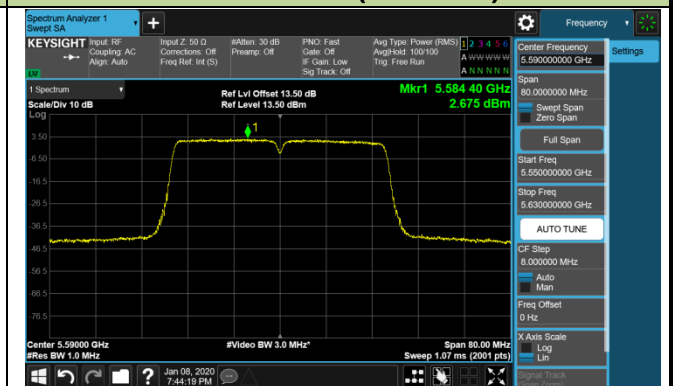

802.11ac-VHT40 Power Spectral Density - Ant 1 / Ant 0 + 1 + 2 + 3 (CDD Mode)

Channel 38 (5190MHz)

Channel 46 (5230MHz)

Channel 54 (5270MHz)

Channel 62 (5310MHz)

Channel 102 (5510MHz)

Channel 118 (5590MHz)

Channel 134 (5670MHz)

Channel 142 (5710MHz)

802.11ac-VHT40 Power Spectral Density - Ant 1 / Ant 0 + 1 + 2 + 3 (CDD Mode)

Channel 151 (5755MHz)

Channel 159 (5795MHz)

802.11ac-VHT80 Power Spectral Density - Ant 1 / Ant 0 + 1 + 2 + 3 (CDD Mode)