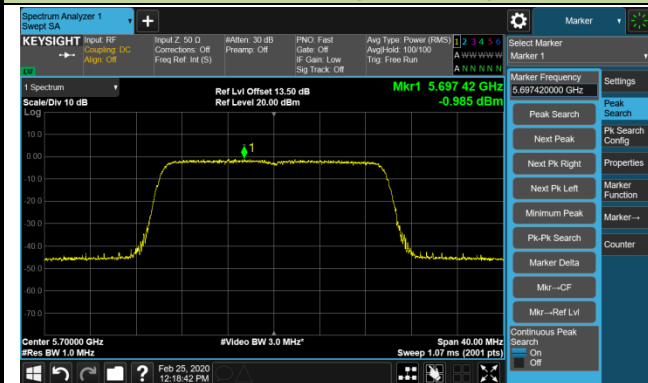

Channel 64 (5320MHz)

Channel 100 (5500MHz)

Channel 120 (5600MHz)

802.11ax-HE20 Power Spectral Density - Ant 1 / Ant 0 + 1 + 2 + 3 (CDD Mode)

Channel 140 (5700MHz)

Channel 144 (5720MHz)

Channel 149 (5745MHz)

Channel 157 (5785MHz)

Channel 165 (5825MHz)

802.11ax-HE40 Power Spectral Density - Ant 1 / Ant 0 + 1 + 2 + 3 (CDD Mode)
Channel 38 (5190MHz)

Channel 46 (5230MHz)

Channel 54 (5270MHz)

Channel 62 (5310MHz)

Channel 102 (5510MHz)