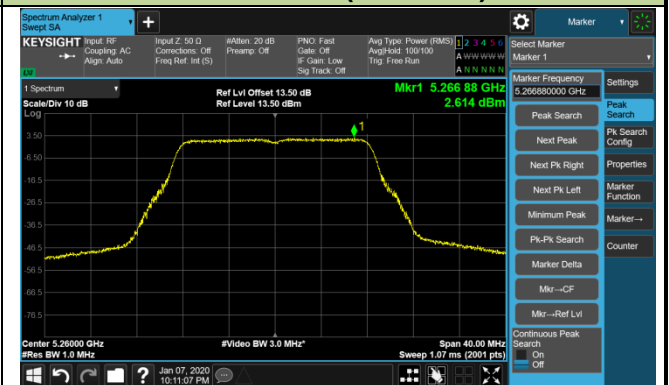

Channel 42 (5210MHz)

Channel 58 (5290MHz)

Channel 106 (5530MHz)

Channel 122 (5610MHz)

Channel 138 (5690MHz)

Channel 155 (5775MHz)

802.11ax-HE160 Power Spectral Density - Ant 1 / Ant 0 + 1 + 2 + 3 (CDD Mode)

Channel 50 (5250MHz)

Channel 114 (5570MHz)

802.11a Power Spectral Density - Ant 2 / Ant 0 + 1 + 2 + 3 (CDD Mode)

Channel 36 (5180MHz)

Channel 44 (5220MHz)

Channel 48 (5240MHz)

Channel 52 (5260MHz)

Channel 60 (5300MHz)

Channel 64 (5320MHz)

Channel 100 (5500MHz)

Channel 120 (5600MHz)

802.11a Power Spectral Density - Ant 2 / Ant 0 + 1 + 2 + 3 (CDD Mode)

Channel 140 (5700MHz)

Channel 144 (5720MHz)

Channel 149 (5745MHz)

Channel 157 (5785MHz)

Channel 165 (5825MHz)