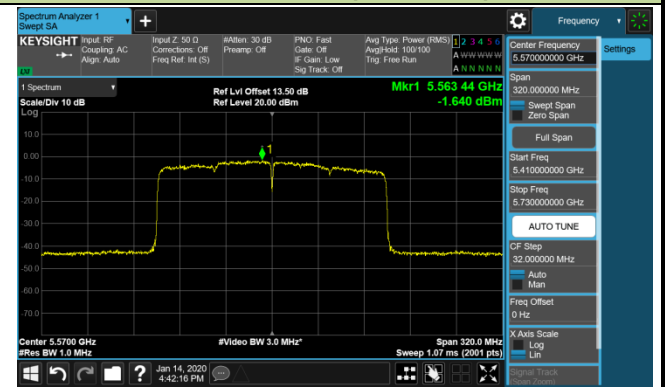

Channel 42 (5210MHz)

Channel 58 (5290MHz)

Channel 106 (5530MHz)

Channel 122 (5610MHz)

Channel 138 (5690MHz)

Channel 155 (5775MHz)

802.11ax-HE160 Power Spectral Density - Ant 1 / Ant 0 + 1 + 2 + 3 (CDD Mode)

Channel 50 (5250MHz)

Channel 114 (5570MHz)

802.11a Power Spectral Density - Ant 2 / Ant 0 + 1 + 2 + 3 (CDD Mode)

Channel 36 (5180MHz)

Channel 44 (5220MHz)

Channel 48 (5240MHz)

Channel 52 (5260MHz)

Channel 60 (5300MHz)