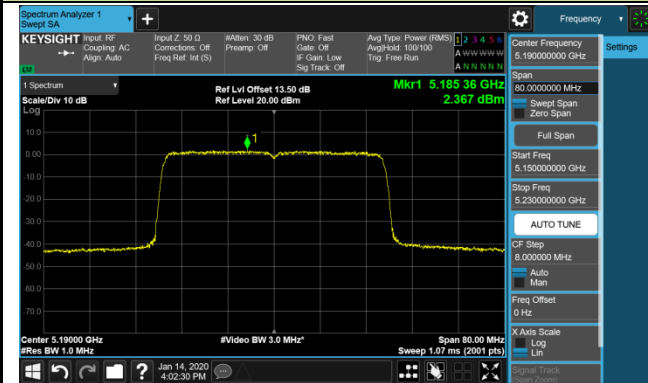

Channel 64 (5320MHz)

Channel 100 (5500MHz)

Channel 120 (5600MHz)

802.11ax-HE20 Power Spectral Density - Ant 1 / Ant 0 + 1 + 2 + 3 (CDD Mode)

Channel 140 (5700MHz)

Channel 144 (5720MHz)

Channel 149 (5745MHz)

Channel 157 (5785MHz)

Channel 165 (5825MHz)

802.11ax-HE40 Power Spectral Density - Ant 1 / Ant 0 + 1 + 2 + 3 (CDD Mode)
Channel 38 (5190MHz)

Channel 46 (5230MHz)

Channel 54 (5270MHz)

Channel 62 (5310MHz)

Channel 102 (5510MHz)