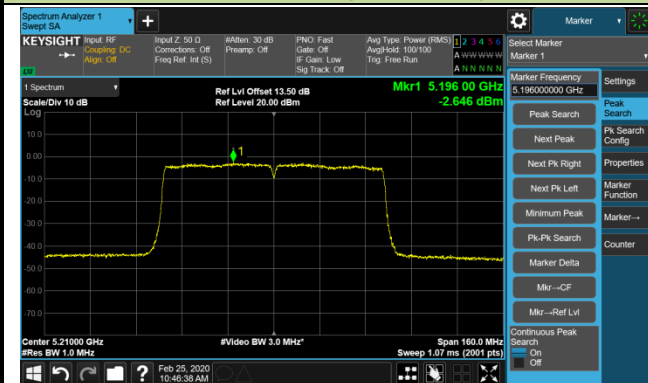

Channel 142 (5710MHz)

802.11ac-VHT40 Power Spectral Density - Ant 1 / Ant 0 + 1 + 2 + 3 (CDD Mode)

Channel 151 (5755MHz)

Channel 159 (5795MHz)

802.11ac-VHT80 Power Spectral Density - Ant 1 / Ant 0 + 1 + 2 + 3 (CDD Mode)

Channel 42 (5210MHz)

Channel 58 (5290MHz)

Channel 106 (5530MHz)

Channel 122 (5610MHz)

Channel 138 (5690MHz)

Channel 155 (5775MHz)

802.11ac-VHT160 Power Spectral Density - Ant 1 / Ant 0 + 1 + 2 + 3 (CDD Mode)