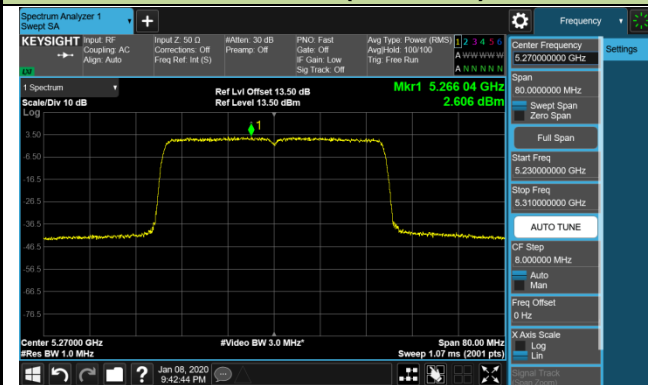

Channel 64 (5320MHz)

Channel 100 (5500MHz)

Channel 120 (5600MHz)

802.11ax-HE20 Power Spectral Density - Ant 1 / Ant 0 + 1 + 2 + 3 (CDD Mode)

Channel 140 (5700MHz)

Channel 144 (5720MHz)

Channel 149 (5745MHz)

Channel 157 (5785MHz)

Channel 165 (5825MHz)

802.11ax-HE40 Power Spectral Density - Ant 1 / Ant 0 + 1 + 2 + 3 (CDD Mode)
Channel 38 (5190MHz)

Channel 46 (5230MHz)

Channel 54 (5270MHz)

Channel 62 (5310MHz)

Channel 102 (5510MHz)