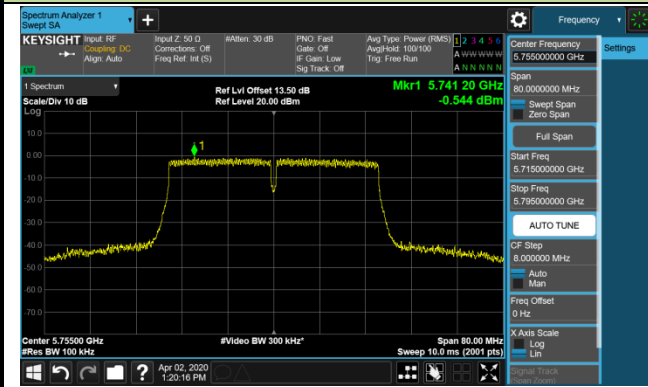

802.11ac-VHT40 Power Spectral Density - Ant 1 / Ant 0 + 1 + 2 + 3 (CDD Mode)

Channel 38 (5190MHz)

Channel 46 (5230MHz)

Channel 54 (5270MHz)

Channel 62 (5310MHz)

Channel 102 (5510MHz)

Channel 118 (5590MHz)

Channel 134 (5670MHz)

Channel 142 (5710MHz)

802.11ac-VHT40 Power Spectral Density - Ant 1 / Ant 0 + 1 + 2 + 3 (CDD Mode)

Channel 151 (5755MHz)

Channel 159 (5795MHz)

802.11ac-VHT80 Power Spectral Density - Ant 1 / Ant 0 + 1 + 2 + 3 (CDD Mode)