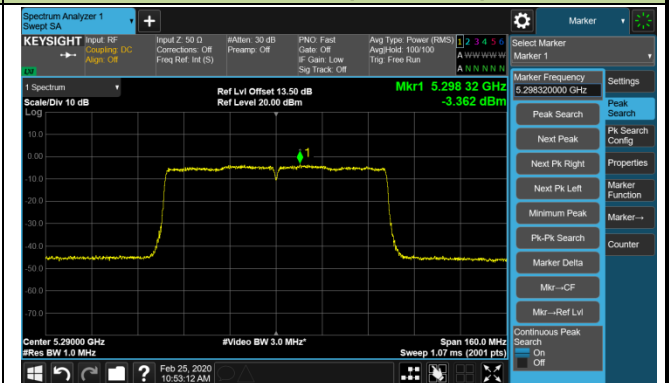

802.11ac-VHT40 Power Spectral Density - Ant 1 / Ant 0 + 1 + 2 + 3 (CDD Mode)

Channel 38 (5190MHz)

Channel 46 (5230MHz)

Channel 54 (5270MHz)

Channel 62 (5310MHz)

Channel 102 (5510MHz)

Channel 118 (5590MHz)

Channel 134 (5670MHz)

Channel 142 (5710MHz)

802.11ac-VHT40 Power Spectral Density - Ant 1 / Ant 0 + 1 + 2 + 3 (CDD Mode)

Channel 151 (5755MHz)

Channel 159 (5795MHz)

802.11ac-VHT80 Power Spectral Density - Ant 1 / Ant 0 + 1 + 2 + 3 (CDD Mode)

Channel 42 (5210MHz)

Channel 58 (5290MHz)

Channel 106 (5530MHz)

Channel 122 (5610MHz)

Channel 138 (5690MHz)

Channel 155 (5775MHz)

802.11ac-VHT160 Power Spectral Density - Ant 1 / Ant 0 + 1 + 2 + 3 (CDD Mode)