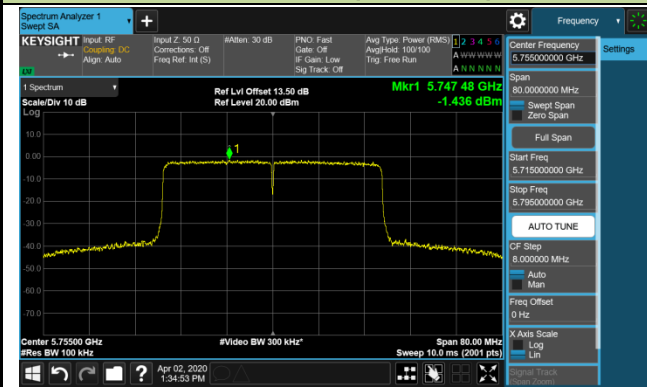

Channel 157 (5785MHz)

Channel 165 (5825MHz)

802.11ax-HE40 Power Spectral Density - Ant 1 / Ant 0 + 1 + 2 + 3 (CDD Mode)
Channel 38 (5190MHz)

Channel 46 (5230MHz)

Channel 54 (5270MHz)

Channel 62 (5310MHz)

Channel 102 (5510MHz)

Channel 118 (5590MHz)

Channel 134 (5670MHz)

Channel 142 (5710MHz)

802.11ax-HE40 Power Spectral Density - Ant 1 / Ant 0 + 1 + 2 + 3 (CDD Mode)

Channel 151 (5755MHz)

Channel 159 (5795MHz)

802.11ax-HE80 Power Spectral Density - Ant 1 / Ant 0 + 1 + 2 + 3 (CDD Mode)