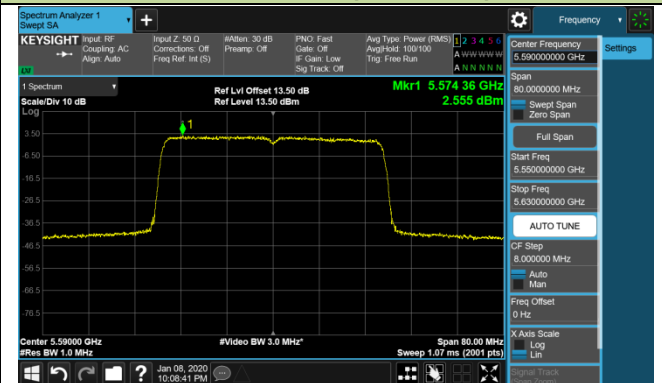

Channel 118 (5590MHz)