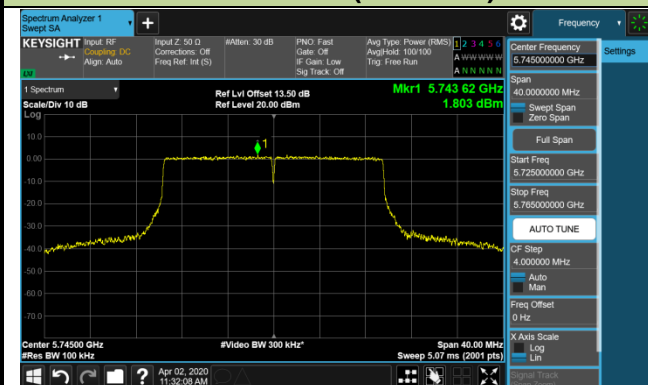

Channel 64 (5320MHz)

Channel 100 (5500MHz)

Channel 120 (5600MHz)

802.11ax-HE20 Power Spectral Density - Ant 1 / Ant 0 + 1 + 2 + 3 (CDD Mode)

Channel 140 (5700MHz)

Channel 144 (5720MHz)

Channel 149 (5745MHz)

Channel 157 (5785MHz)

Channel 165 (5825MHz)

802.11ax-HE40 Power Spectral Density - Ant 1 / Ant 0 + 1 + 2 + 3 (CDD Mode)
Channel 38 (5190MHz)

Channel 46 (5230MHz)

Channel 54 (5270MHz)

Channel 62 (5310MHz)

Channel 102 (5510MHz)