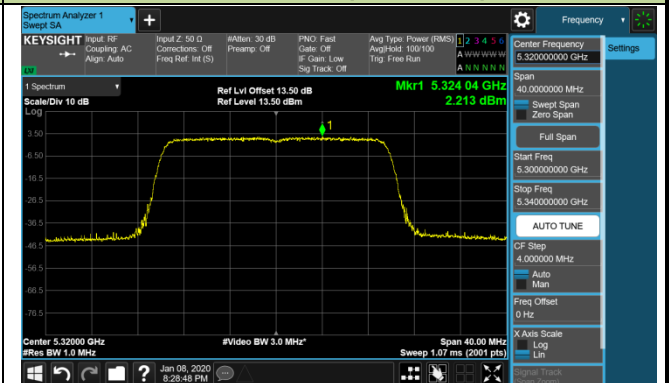

Channel 42 (5210MHz)

Channel 58 (5290MHz)

Channel 106 (5530MHz)

Channel 122 (5610MHz)

Channel 138 (5690MHz)

Channel 155 (5775MHz)

802.11ac-VHT160 Power Spectral Density - Ant 1 / Ant 0 + 1 + 2 + 3 (CDD Mode)

Channel 50 (5250MHz)

Channel 114 (5570MHz)

802.11ax-HE20 Power Spectral Density - Ant 1 / Ant 0 + 1 + 2 + 3 (CDD Mode)

Channel 36 (5180MHz)

Channel 44 (5220MHz)

Channel 48 (5240MHz)

Channel 52 (5260MHz)

Channel 60 (5300MHz)

Channel 64 (5320MHz)

Channel 100 (5500MHz)

Channel 120 (5600MHz)

802.11ax-HE20 Power Spectral Density - Ant 1 / Ant 0 + 1 + 2 + 3 (CDD Mode)

Channel 140 (5700MHz)

Channel 144 (5720MHz)

Channel 149 (5745MHz)