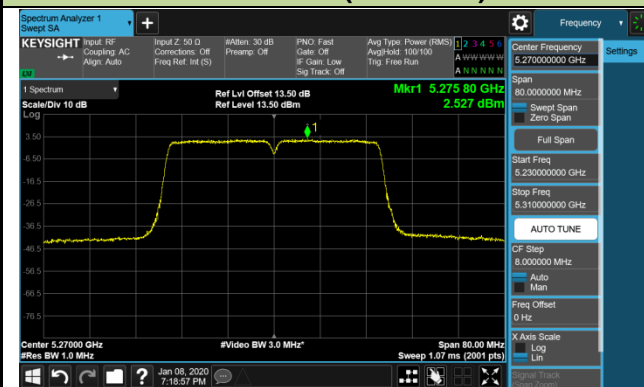

802.11ac-VHT40 Power Spectral Density - Ant 1 / Ant 0 + 1 + 2 + 3 (CDD Mode)

Channel 38 (5190MHz)

Channel 46 (5230MHz)

Channel 54 (5270MHz)

Channel 62 (5310MHz)

Channel 102 (5510MHz)

Channel 118 (5590MHz)

Channel 134 (5670MHz)

Channel 142 (5710MHz)

802.11ac-VHT40 Power Spectral Density - Ant 1 / Ant 0 + 1 + 2 + 3 (CDD Mode)

Channel 151 (5755MHz)

Channel 159 (5795MHz)

802.11ac-VHT80 Power Spectral Density - Ant 1 / Ant 0 + 1 + 2 + 3 (CDD Mode)