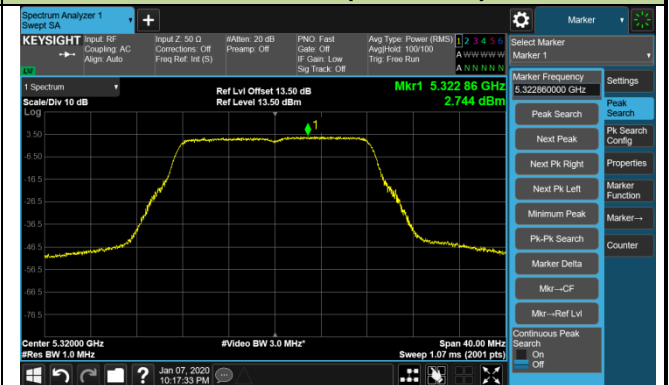

Channel 42 (5210MHz)

Channel 58 (5290MHz)

Channel 106 (5530MHz)

Channel 122 (5610MHz)

Channel 138 (5690MHz)

Channel 155 (5775MHz)

802.11ax-HE160 Power Spectral Density - Ant 1 / Ant 0 + 1 + 2 + 3 (CDD Mode)

Channel 50 (5250MHz)

Channel 114 (5570MHz)

802.11a Power Spectral Density - Ant 2 / Ant 0 + 1 + 2 + 3 (CDD Mode)

Channel 36 (5180MHz)

Channel 44 (5220MHz)

Channel 48 (5240MHz)

Channel 52 (5260MHz)

Channel 60 (5300MHz)

Channel 64 (5320MHz)

Channel 100 (5500MHz)

Channel 120 (5600MHz)

802.11a Power Spectral Density - Ant 2 / Ant 0 + 1 + 2 + 3 (CDD Mode)

Channel 140 (5700MHz)

Channel 144 (5720MHz)

Channel 149 (5745MHz)

Channel 157 (5785MHz)

Channel 165 (5825MHz)