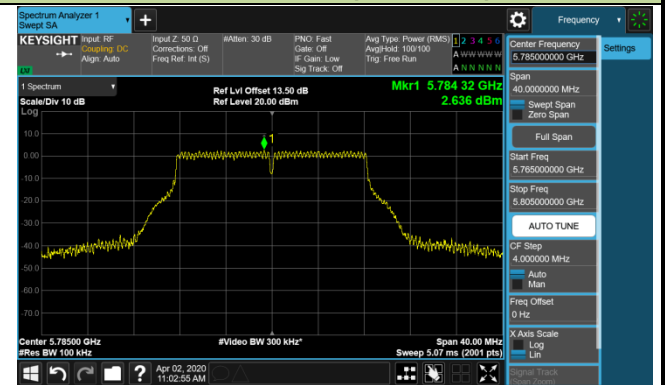

Channel 50 (5250MHz)

Channel 114 (5570MHz)

802.11a Power Spectral Density - Ant 2 / Ant 0 + 1 + 2 + 3 (CDD Mode)

Channel 36 (5180MHz)

Channel 44 (5220MHz)

Channel 48 (5240MHz)

Channel 52 (5260MHz)

Channel 60 (5300MHz)

Channel 64 (5320MHz)

Channel 100 (5500MHz)

Channel 120 (5600MHz)

802.11a Power Spectral Density - Ant 2 / Ant 0 + 1 + 2 + 3 (CDD Mode)

Channel 140 (5700MHz)

Channel 144 (5720MHz)

Channel 149 (5745MHz)

Channel 157 (5785MHz)

Channel 165 (5825MHz)