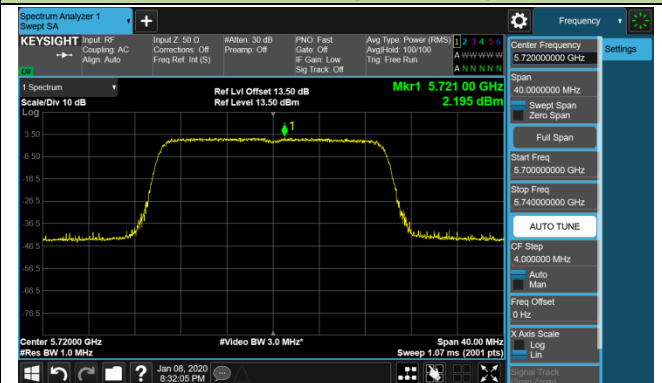

Channel 50 (5250MHz)

Channel 114 (5570MHz)

802.11ax-HE20 Power Spectral Density - Ant 1 / Ant 0 + 1 + 2 + 3 (CDD Mode)

Channel 36 (5180MHz)

Channel 44 (5220MHz)

Channel 48 (5240MHz)

Channel 52 (5260MHz)

Channel 60 (5300MHz)

Channel 64 (5320MHz)

Channel 100 (5500MHz)

Channel 120 (5600MHz)

802.11ax-HE20 Power Spectral Density - Ant 1 / Ant 0 + 1 + 2 + 3 (CDD Mode)

Channel 140 (5700MHz)

Channel 144 (5720MHz)

Channel 149 (5745MHz)

Channel 157 (5785MHz)

Channel 165 (5825MHz)

802.11ax-HE40 Power Spectral Density - Ant 1 / Ant 0 + 1 + 2 + 3 (CDD Mode)
Channel 38 (5190MHz)

Channel 46 (5230MHz)

Channel 54 (5270MHz)

Channel 62 (5310MHz)

Channel 102 (5510MHz)