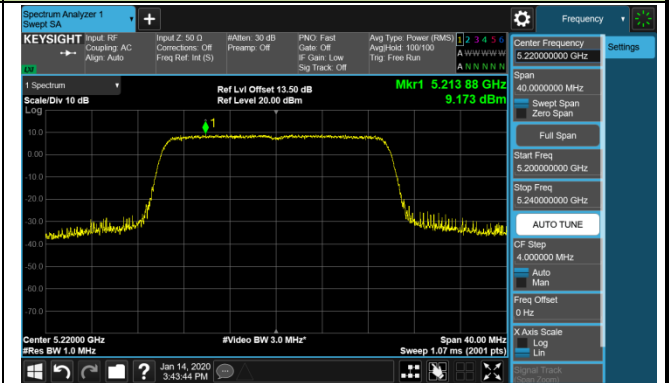

Channel 50 (5250MHz)

Channel 114 (5570MHz)

802.11ax-HE20 Power Spectral Density - Ant 1 / Ant 0 + 1 + 2 + 3 (CDD Mode)

Channel 36 (5180MHz)

Channel 44 (5220MHz)

Channel 48 (5240MHz)

Channel 52 (5260MHz)

Channel 60 (5300MHz)

Channel 64 (5320MHz)

Channel 100 (5500MHz)

Channel 120 (5600MHz)

802.11ax-HE20 Power Spectral Density - Ant 1 / Ant 0 + 1 + 2 + 3 (CDD Mode)

Channel 140 (5700MHz)

Channel 144 (5720MHz)

Channel 149 (5745MHz)