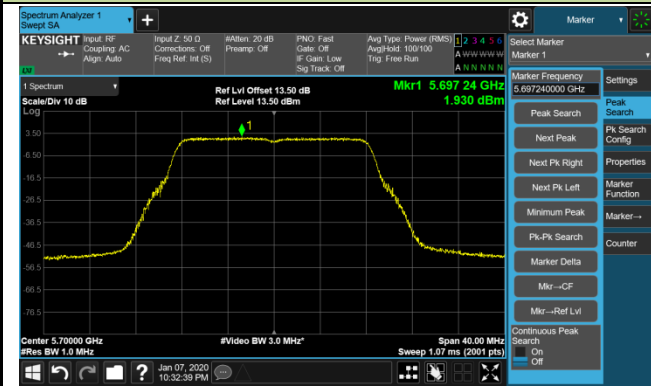

Channel 50 (5250MHz)

Channel 114 (5570MHz)

802.11a Power Spectral Density - Ant 2 / Ant 0 + 1 + 2 + 3 (CDD Mode)

Channel 36 (5180MHz)

Channel 44 (5220MHz)

Channel 48 (5240MHz)

Channel 52 (5260MHz)

Channel 60 (5300MHz)

Channel 64 (5320MHz)

Channel 100 (5500MHz)

Channel 120 (5600MHz)

802.11a Power Spectral Density - Ant 2 / Ant 0 + 1 + 2 + 3 (CDD Mode)

Channel 140 (5700MHz)

Channel 144 (5720MHz)

Channel 149 (5745MHz)

Channel 157 (5785MHz)

Channel 165 (5825MHz)