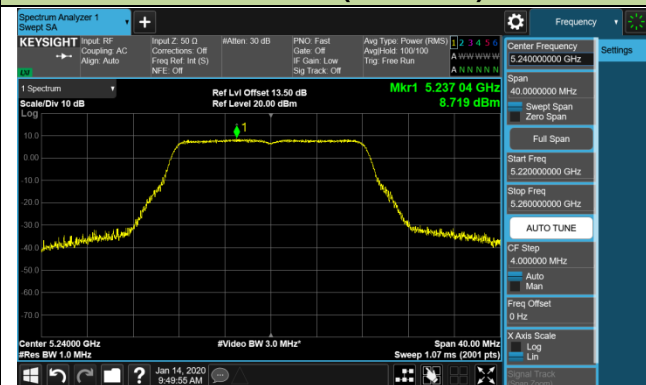

Channel 42 (5210MHz)

Channel 58 (5290MHz)

Channel 106 (5530MHz)

Channel 122 (5610MHz)

Channel 138 (5690MHz)

Channel 155 (5775MHz)

802.11ax-HE160 Power Spectral Density - Ant 1 / Ant 0 + 1 + 2 + 3 (CDD Mode)

Channel 50 (5250MHz)

Channel 114 (5570MHz)

802.11a Power Spectral Density - Ant 2 / Ant 0 + 1 + 2 + 3 (CDD Mode)

Channel 36 (5180MHz)

Channel 44 (5220MHz)

Channel 48 (5240MHz)

Channel 52 (5260MHz)

Channel 60 (5300MHz)

Channel 64 (5320MHz)

Channel 100 (5500MHz)

Channel 120 (5600MHz)

802.11a Power Spectral Density - Ant 2 / Ant 0 + 1 + 2 + 3 (CDD Mode)

Channel 140 (5700MHz)

Channel 144 (5720MHz)

Channel 149 (5745MHz)

Channel 157 (5785MHz)

Channel 165 (5825MHz)