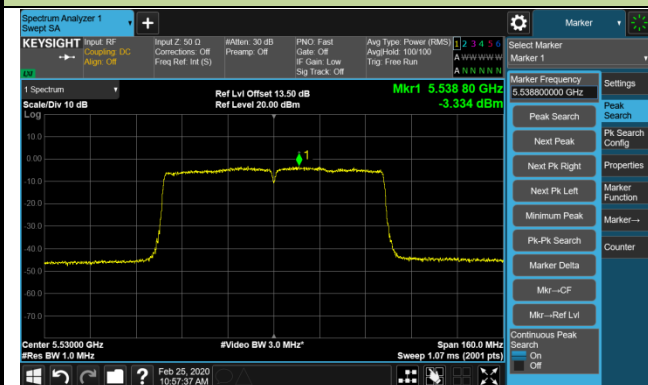

802.11ac-VHT40 Power Spectral Density - Ant 1 / Ant 0 + 1 + 2 + 3 (CDD Mode)

Channel 38 (5190MHz)

Channel 46 (5230MHz)

Channel 54 (5270MHz)

Channel 62 (5310MHz)

Channel 102 (5510MHz)

Channel 118 (5590MHz)

Channel 134 (5670MHz)

Channel 142 (5710MHz)

802.11ac-VHT40 Power Spectral Density - Ant 1 / Ant 0 + 1 + 2 + 3 (CDD Mode)

Channel 151 (5755MHz)

Channel 159 (5795MHz)

802.11ac-VHT80 Power Spectral Density - Ant 1 / Ant 0 + 1 + 2 + 3 (CDD Mode)

Channel 42 (5210MHz)

Channel 58 (5290MHz)

Channel 106 (5530MHz)

Channel 122 (5610MHz)

Channel 138 (5690MHz)

Channel 155 (5775MHz)

802.11ac-VHT160 Power Spectral Density - Ant 1 / Ant 0 + 1 + 2 + 3 (CDD Mode)