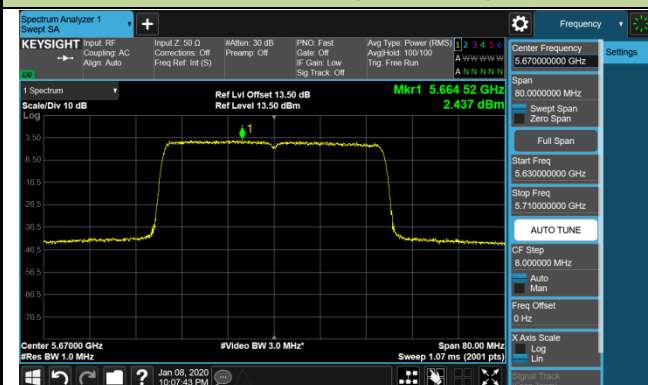

Channel 134 (5670MHz)