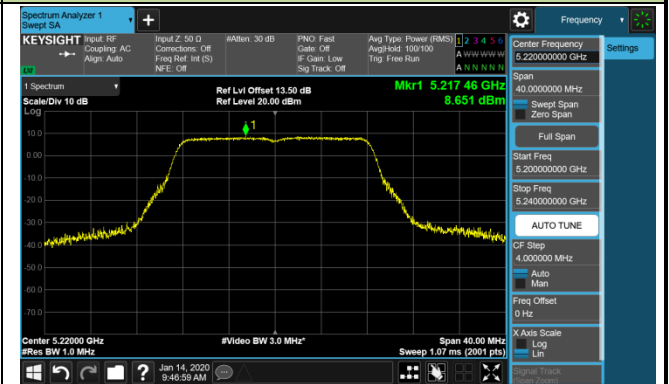

Channel 42 (5210MHz)

Channel 58 (5290MHz)

Channel 106 (5530MHz)

Channel 122 (5610MHz)

Channel 138 (5690MHz)

Channel 155 (5775MHz)

802.11ax-HE160 Power Spectral Density - Ant 1 / Ant 0 + 1 + 2 + 3 (CDD Mode)

Channel 50 (5250MHz)

Channel 114 (5570MHz)

802.11a Power Spectral Density - Ant 2 / Ant 0 + 1 + 2 + 3 (CDD Mode)

Channel 36 (5180MHz)

Channel 44 (5220MHz)

Channel 48 (5240MHz)

Channel 52 (5260MHz)

Channel 60 (5300MHz)

Channel 64 (5320MHz)

Channel 100 (5500MHz)

Channel 120 (5600MHz)

802.11a Power Spectral Density - Ant 2 / Ant 0 + 1 + 2 + 3 (CDD Mode)

Channel 140 (5700MHz)

Channel 144 (5720MHz)

Channel 149 (5745MHz)

Channel 157 (5785MHz)