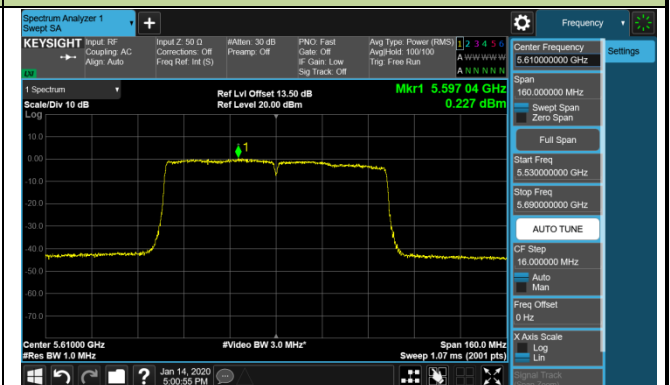

Channel 142 (5710MHz)

802.11ac-VHT40 Power Spectral Density - Ant 1 / Ant 0 + 1 + 2 + 3 (CDD Mode)

Channel 151 (5755MHz)

Channel 159 (5795MHz)

802.11ac-VHT80 Power Spectral Density - Ant 1 / Ant 0 + 1 + 2 + 3 (CDD Mode)

Channel 42 (5210MHz)

Channel 58 (5290MHz)

Channel 106 (5530MHz)

Channel 122 (5610MHz)

Channel 138 (5690MHz)

Channel 155 (5775MHz)

802.11ac-VHT160 Power Spectral Density - Ant 1 / Ant 0 + 1 + 2 + 3 (CDD Mode)

Channel 50 (5250MHz)

Channel 114 (5570MHz)

802.11ax-HE20 Power Spectral Density - Ant 1 / Ant 0 + 1 + 2 + 3 (CDD Mode)

Channel 36 (5180MHz)

Channel 44 (5220MHz)

Channel 48 (5240MHz)

Channel 52 (5260MHz)

Channel 60 (5300MHz)