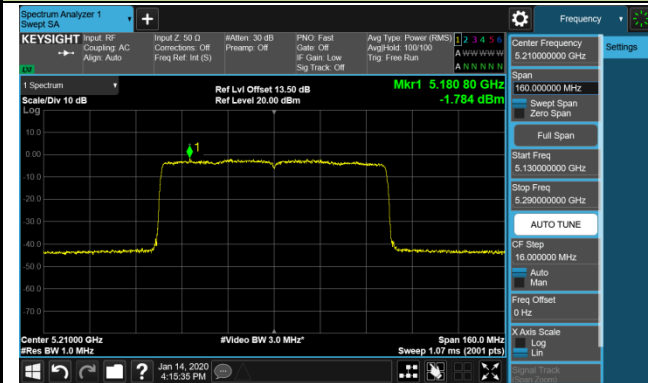

Channel 118 (5590MHz)

Channel 134 (5670MHz)

Channel 142 (5710MHz)

802.11ax-HE40 Power Spectral Density - Ant 1 / Ant 0 + 1 + 2 + 3 (CDD Mode)

Channel 151 (5755MHz)

Channel 159 (5795MHz)

802.11ax-HE80 Power Spectral Density - Ant 1 / Ant 0 + 1 + 2 + 3 (CDD Mode)

Channel 42 (5210MHz)

Channel 58 (5290MHz)

Channel 106 (5530MHz)

Channel 122 (5610MHz)

Channel 138 (5690MHz)

Channel 155 (5775MHz)

802.11ax-HE160 Power Spectral Density - Ant 1 / Ant 0 + 1 + 2 + 3 (CDD Mode)