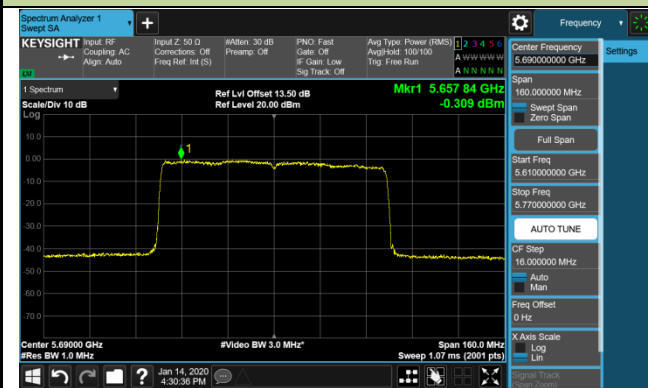

Channel 42 (5210MHz)

Channel 58 (5290MHz)

Channel 106 (5530MHz)

Channel 122 (5610MHz)

Channel 138 (5690MHz)

Channel 155 (5775MHz)

802.11ax-HE160 Power Spectral Density - Ant 1 / Ant 0 + 1 + 2 + 3 (CDD Mode)

Channel 50 (5250MHz)

Channel 114 (5570MHz)

802.11a Power Spectral Density - Ant 2 / Ant 0 + 1 + 2 + 3 (CDD Mode)

Channel 36 (5180MHz)

Channel 44 (5220MHz)

Channel 48 (5240MHz)

Channel 52 (5260MHz)

Channel 60 (5300MHz)