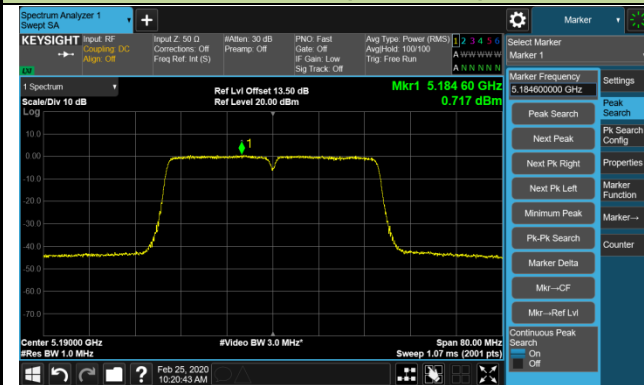

802.11ac-VHT40 Power Spectral Density - Ant 1 / Ant 0 + 1 + 2 + 3 (CDD Mode)

Channel 38 (5190MHz)

Channel 46 (5230MHz)

Channel 54 (5270MHz)

Channel 62 (5310MHz)

Channel 102 (5510MHz)

Channel 118 (5590MHz)

Channel 134 (5670MHz)

Channel 142 (5710MHz)

802.11ac-VHT40 Power Spectral Density - Ant 1 / Ant 0 + 1 + 2 + 3 (CDD Mode)

Channel 151 (5755MHz)

Channel 159 (5795MHz)

802.11ac-VHT80 Power Spectral Density - Ant 1 / Ant 0 + 1 + 2 + 3 (CDD Mode)