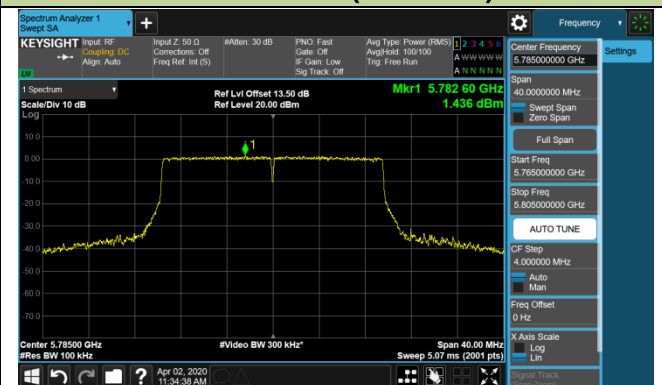

Channel 64 (5320MHz)

Channel 100 (5500MHz)

Channel 120 (5600MHz)

802.11ax-HE20 Power Spectral Density - Ant 1 / Ant 0 + 1 + 2 + 3 (CDD Mode)

Channel 140 (5700MHz)

Channel 144 (5720MHz)

Channel 149 (5745MHz)

Channel 157 (5785MHz)

Channel 165 (5825MHz)

802.11ax-HE40 Power Spectral Density - Ant 1 / Ant 0 + 1 + 2 + 3 (CDD Mode)
Channel 38 (5190MHz)

Channel 46 (5230MHz)

Channel 54 (5270MHz)

Channel 62 (5310MHz)

Channel 102 (5510MHz)