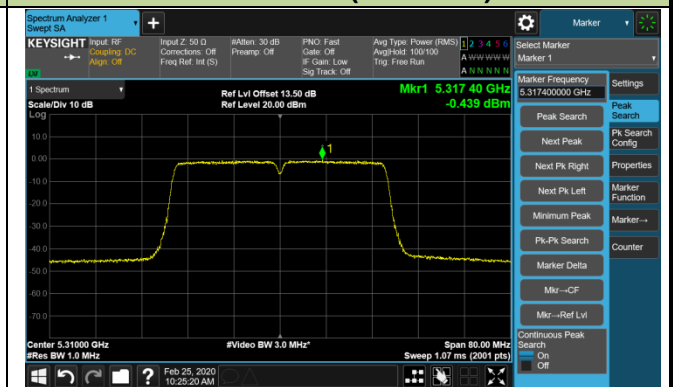

802.11ac-VHT40 Power Spectral Density - Ant 1 / Ant 0 + 1 + 2 + 3 (CDD Mode)

Channel 38 (5190MHz)

Channel 46 (5230MHz)

Channel 54 (5270MHz)

Channel 62 (5310MHz)

Channel 102 (5510MHz)

Channel 118 (5590MHz)

Channel 134 (5670MHz)

Channel 142 (5710MHz)

802.11ac-VHT40 Power Spectral Density - Ant 1 / Ant 0 + 1 + 2 + 3 (CDD Mode)

Channel 151 (5755MHz)

Channel 159 (5795MHz)

802.11ac-VHT80 Power Spectral Density - Ant 1 / Ant 0 + 1 + 2 + 3 (CDD Mode)