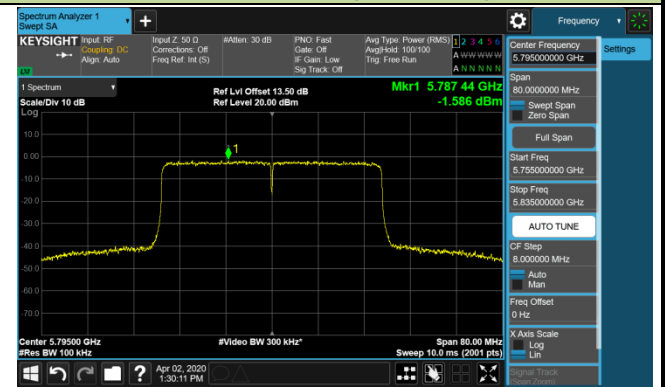

Channel 157 (5785MHz)

Channel 165 (5825MHz)

802.11ax-HE40 Power Spectral Density - Ant 1 / Ant 0 + 1 + 2 + 3 (CDD Mode)
Channel 38 (5190MHz)

Channel 46 (5230MHz)

Channel 54 (5270MHz)

Channel 62 (5310MHz)

Channel 102 (5510MHz)

Channel 118 (5590MHz)

Channel 134 (5670MHz)

Channel 142 (5710MHz)

802.11ax-HE40 Power Spectral Density - Ant 1 / Ant 0 + 1 + 2 + 3 (CDD Mode)

Channel 151 (5755MHz)

Channel 159 (5795MHz)

802.11ax-HE80 Power Spectral Density - Ant 1 / Ant 0 + 1 + 2 + 3 (CDD Mode)