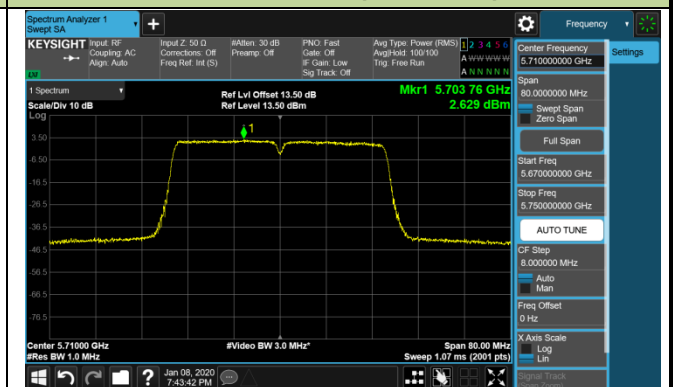

802.11ac-VHT40 Power Spectral Density - Ant 1 / Ant 0 + 1 + 2 + 3 (CDD Mode)

Channel 38 (5190MHz)

Channel 46 (5230MHz)

Channel 54 (5270MHz)

Channel 62 (5310MHz)

Channel 102 (5510MHz)

Channel 118 (5590MHz)

Channel 134 (5670MHz)

Channel 142 (5710MHz)

802.11ac-VHT40 Power Spectral Density - Ant 1 / Ant 0 + 1 + 2 + 3 (CDD Mode)

Channel 151 (5755MHz)

Channel 159 (5795MHz)

802.11ac-VHT80 Power Spectral Density - Ant 1 / Ant 0 + 1 + 2 + 3 (CDD Mode)