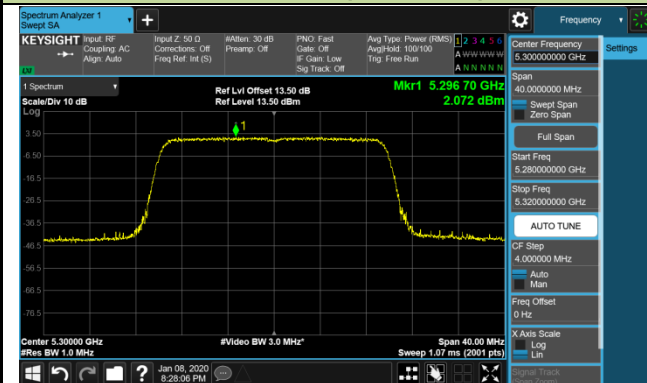

Channel 42 (5210MHz)

Channel 58 (5290MHz)

Channel 106 (5530MHz)

Channel 122 (5610MHz)

Channel 138 (5690MHz)

Channel 155 (5775MHz)

802.11ac-VHT160 Power Spectral Density - Ant 1 / Ant 0 + 1 + 2 + 3 (CDD Mode)

Channel 50 (5250MHz)

Channel 114 (5570MHz)

802.11ax-HE20 Power Spectral Density - Ant 1 / Ant 0 + 1 + 2 + 3 (CDD Mode)

Channel 36 (5180MHz)

Channel 44 (5220MHz)

Channel 48 (5240MHz)

Channel 52 (5260MHz)

Channel 60 (5300MHz)

Channel 64 (5320MHz)

Channel 100 (5500MHz)

Channel 120 (5600MHz)

802.11ax-HE20 Power Spectral Density - Ant 1 / Ant 0 + 1 + 2 + 3 (CDD Mode)

Channel 140 (5700MHz)

Channel 144 (5720MHz)

Channel 149 (5745MHz)