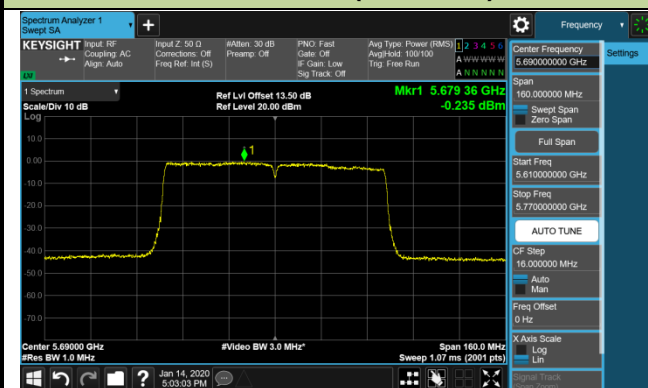

Channel 142 (5710MHz)

802.11ac-VHT40 Power Spectral Density - Ant 1 / Ant 0 + 1 + 2 + 3 (CDD Mode)

Channel 151 (5755MHz)

Channel 159 (5795MHz)

802.11ac-VHT80 Power Spectral Density - Ant 1 / Ant 0 + 1 + 2 + 3 (CDD Mode)

Channel 42 (5210MHz)

Channel 58 (5290MHz)

Channel 106 (5530MHz)

Channel 122 (5610MHz)

Channel 138 (5690MHz)

Channel 155 (5775MHz)

802.11ac-VHT160 Power Spectral Density - Ant 1 / Ant 0 + 1 + 2 + 3 (CDD Mode)

Channel 50 (5250MHz)

Channel 114 (5570MHz)

802.11ax-HE20 Power Spectral Density - Ant 1 / Ant 0 + 1 + 2 + 3 (CDD Mode)

Channel 36 (5180MHz)

Channel 44 (5220MHz)

Channel 48 (5240MHz)

Channel 52 (5260MHz)

Channel 60 (5300MHz)