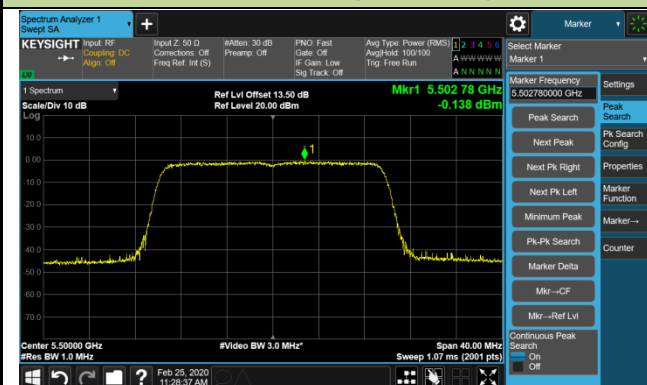

Channel 42 (5210MHz)

Channel 58 (5290MHz)

Channel 106 (5530MHz)

Channel 122 (5610MHz)

Channel 138 (5690MHz)

Channel 155 (5775MHz)

802.11ac-VHT160 Power Spectral Density - Ant 1 / Ant 0 + 1 + 2 + 3 (CDD Mode)

Channel 50 (5250MHz)

Channel 114 (5570MHz)

802.11ax-HE20 Power Spectral Density - Ant 1 / Ant 0 + 1 + 2 + 3 (CDD Mode)

Channel 36 (5180MHz)

Channel 44 (5220MHz)

Channel 48 (5240MHz)

Channel 52 (5260MHz)

Channel 60 (5300MHz)

Channel 64 (5320MHz)

Channel 100 (5500MHz)

Channel 120 (5600MHz)

802.11ax-HE20 Power Spectral Density - Ant 1 / Ant 0 + 1 + 2 + 3 (CDD Mode)

Channel 140 (5700MHz)

Channel 144 (5720MHz)

Channel 149 (5745MHz)