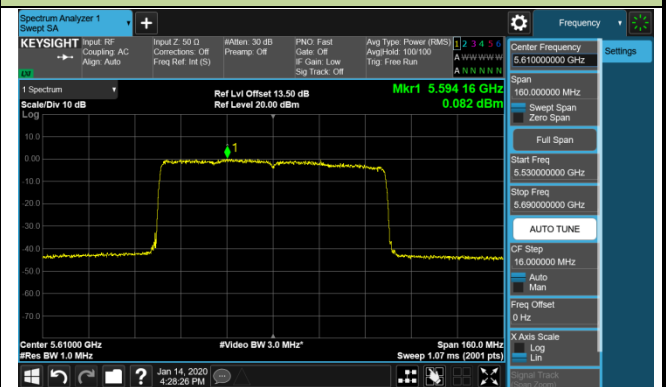

Channel 42 (5210MHz)

Channel 58 (5290MHz)

Channel 106 (5530MHz)

Channel 122 (5610MHz)

Channel 138 (5690MHz)

Channel 155 (5775MHz)

802.11ax-HE160 Power Spectral Density - Ant 1 / Ant 0 + 1 + 2 + 3 (CDD Mode)

Channel 50 (5250MHz)

Channel 114 (5570MHz)

802.11a Power Spectral Density - Ant 2 / Ant 0 + 1 + 2 + 3 (CDD Mode)

Channel 36 (5180MHz)

Channel 44 (5220MHz)

Channel 48 (5240MHz)

Channel 52 (5260MHz)

Channel 60 (5300MHz)