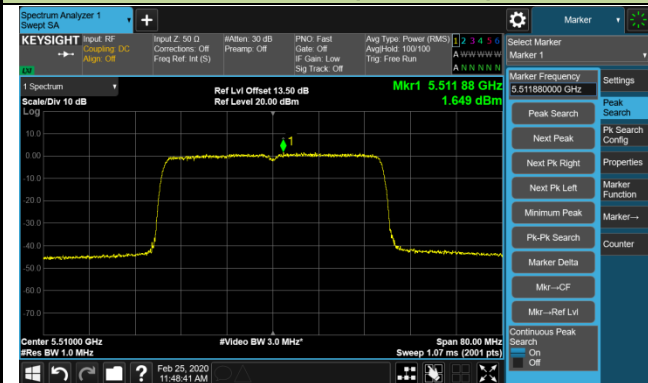

Channel 64 (5320MHz)

Channel 100 (5500MHz)

Channel 120 (5600MHz)

802.11ax-HE20 Power Spectral Density - Ant 1 / Ant 0 + 1 + 2 + 3 (CDD Mode)

Channel 140 (5700MHz)

Channel 144 (5720MHz)

Channel 149 (5745MHz)

Channel 157 (5785MHz)

Channel 165 (5825MHz)

802.11ax-HE40 Power Spectral Density - Ant 1 / Ant 0 + 1 + 2 + 3 (CDD Mode)
Channel 38 (5190MHz)

Channel 46 (5230MHz)

Channel 54 (5270MHz)

Channel 62 (5310MHz)

Channel 102 (5510MHz)