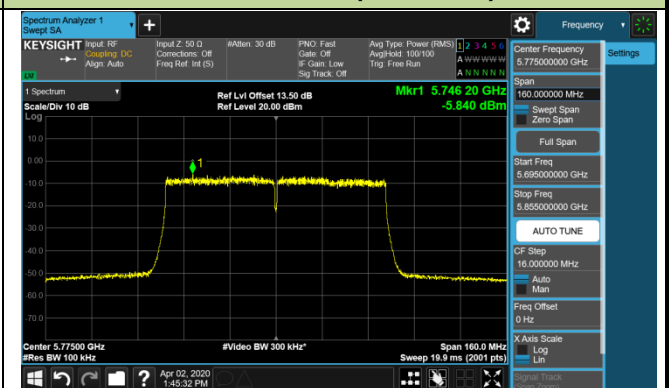

Channel 142 (5710MHz)

802.11ac-VHT40 Power Spectral Density - Ant 1 / Ant 0 + 1 + 2 + 3 (CDD Mode)

Channel 151 (5755MHz)

Channel 159 (5795MHz)

802.11ac-VHT80 Power Spectral Density - Ant 1 / Ant 0 + 1 + 2 + 3 (CDD Mode)

Channel 42 (5210MHz)

Channel 58 (5290MHz)

Channel 106 (5530MHz)

Channel 122 (5610MHz)

Channel 138 (5690MHz)

Channel 155 (5775MHz)

802.11ac-VHT160 Power Spectral Density - Ant 1 / Ant 0 + 1 + 2 + 3 (CDD Mode)

Channel 50 (5250MHz)

Channel 114 (5570MHz)

802.11ax-HE20 Power Spectral Density - Ant 1 / Ant 0 + 1 + 2 + 3 (CDD Mode)

Channel 36 (5180MHz)

Channel 44 (5220MHz)

Channel 48 (5240MHz)

Channel 52 (5260MHz)

Channel 60 (5300MHz)