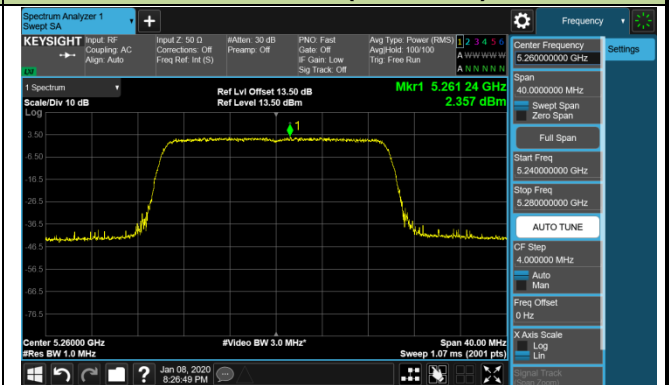

Channel 42 (5210MHz)

Channel 58 (5290MHz)

Channel 106 (5530MHz)

Channel 122 (5610MHz)

Channel 138 (5690MHz)

Channel 155 (5775MHz)

802.11ac-VHT160 Power Spectral Density - Ant 1 / Ant 0 + 1 + 2 + 3 (CDD Mode)

Channel 50 (5250MHz)

Channel 114 (5570MHz)

802.11ax-HE20 Power Spectral Density - Ant 1 / Ant 0 + 1 + 2 + 3 (CDD Mode)

Channel 36 (5180MHz)

Channel 44 (5220MHz)

Channel 48 (5240MHz)

Channel 52 (5260MHz)

Channel 60 (5300MHz)

Channel 64 (5320MHz)

Channel 100 (5500MHz)

Channel 120 (5600MHz)

802.11ax-HE20 Power Spectral Density - Ant 1 / Ant 0 + 1 + 2 + 3 (CDD Mode)

Channel 140 (5700MHz)

Channel 144 (5720MHz)

Channel 149 (5745MHz)