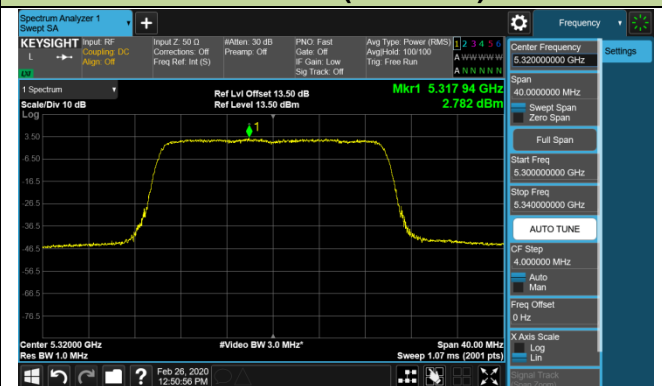

802.11ac-VHT160 Power Spectral Density - Ant 0 / Ant 0 + 1 + 2 + 3 (CDD Mode)

Channel 50 (5250MHz)

Channel 114 (5570MHz)

802.11ax-HE20 Power Spectral Density - Ant 0 / Ant 0 + 1 + 2 + 3 (CDD Mode)

Channel 36 (5180MHz)

Channel 44 (5220MHz)

Channel 48 (5240MHz)

Channel 52 (5260MHz)

Channel 60 (5300MHz)

Channel 64 (5320MHz)

Channel 100 (5500MHz)

Channel 120 (5600MHz)

802.11ax-HE20 Power Spectral Density - Ant 0 / Ant 0 + 1 + 2 + 3 (CDD Mode)

Channel 140 (5700MHz)

Channel 144 (5720MHz)

Channel 149 (5745MHz)

Channel 157 (5785MHz)

Channel 165 (5825MHz)

802.11ax-HE40 Power Spectral Density - Ant 0 / Ant 0 + 1 + 2 + 3 (CDD Mode)
Channel 38 (5190MHz)