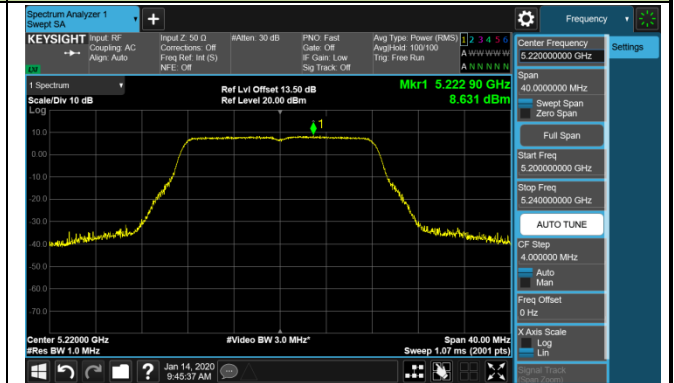

Channel 159 (5795MHz)

802.11ax-HE80 Power Spectral Density - Ant 0 / Ant 0 + 1 + 2 + 3 (CDD Mode)

Channel 42 (5210MHz)

Channel 58 (5290MHz)

Channel 106 (5530MHz)

Channel 122 (5610MHz)

Channel 138 (5690MHz)

Channel 155 (5775MHz)

802.11a Power Spectral Density - Ant 1 / Ant 0 + 1 + 2 + 3 (CDD Mode)

Channel 36 (5180MHz)

Channel 44 (5220MHz)

Channel 48 (5240MHz)

Channel 52 (5260MHz)

Channel 60 (5300MHz)

Channel 64 (5320MHz)

Channel 100 (5500MHz)