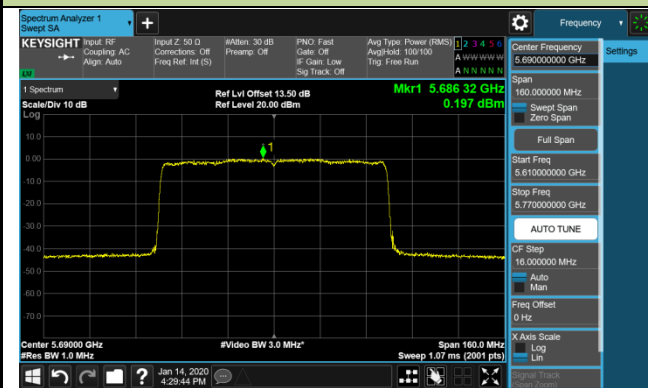

Channel 159 (5795MHz)

802.11ax-HE80 Power Spectral Density - Ant 0 / Ant 0 + 1 + 2 + 3 (CDD Mode)

Channel 42 (5210MHz)

Channel 58 (5290MHz)

Channel 106 (5530MHz)

Channel 122 (5610MHz)

Channel 138 (5690MHz)

Channel 155 (5775MHz)

802.11a Power Spectral Density - Ant 1 / Ant 0 + 1 + 2 + 3 (CDD Mode)

Channel 36 (5180MHz)

Channel 44 (5220MHz)

Channel 48 (5240MHz)

Channel 52 (5260MHz)

Channel 60 (5300MHz)

Channel 64 (5320MHz)

Channel 100 (5500MHz)