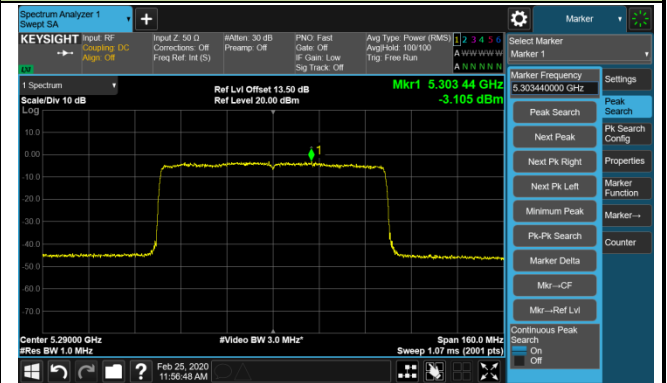

Channel 46 (5230MHz)

Channel 54 (5270MHz)

Channel 62 (5310MHz)

Channel 102 (5510MHz)

Channel 118 (5590MHz)

Channel 134 (5670MHz)

Channel 142 (5710MHz)

802.11ax-HE40 Power Spectral Density - Ant 0 / Ant 0 + 1 + 2 + 3 (CDD Mode)
Channel 151 (5755MHz)

Channel 159 (5795MHz)

802.11ax-HE80 Power Spectral Density - Ant 0 / Ant 0 + 1 + 2 + 3 (CDD Mode)

Channel 42 (5210MHz)

Channel 58 (5290MHz)

Channel 106 (5530MHz)

Channel 122 (5610MHz)

Channel 138 (5690MHz)

Channel 155 (5775MHz)