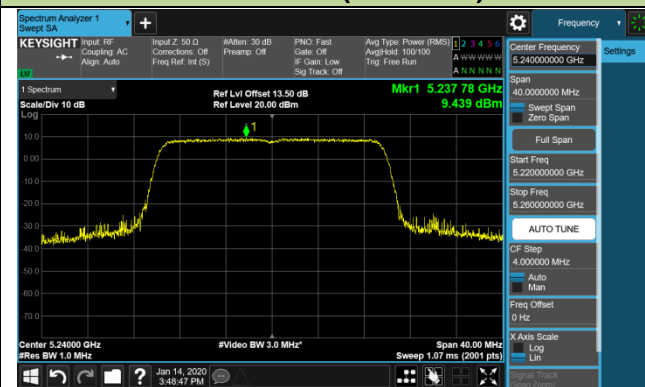

802.11ac-VHT80 Power Spectral Density - Ant 0 / Ant 0 + 1 + 2 + 3 (CDD Mode)

Channel 42 (5210MHz)

Channel 58 (5290MHz)

Channel 106 (5530MHz)

Channel 122 (5610MHz)

Channel 138 (5690MHz)

Channel 155 (5775MHz)

802.11ac-VHT160 Power Spectral Density - Ant 0 / Ant 0 + 1 + 2 + 3 (CDD Mode)

Channel 50 (5250MHz)

Channel 114 (5570MHz)

802.11ax-HE20 Power Spectral Density - Ant 0 / Ant 0 + 1 + 2 + 3 (CDD Mode)

Channel 36 (5180MHz)

Channel 44 (5220MHz)

Channel 48 (5240MHz)

Channel 52 (5260MHz)

Channel 60 (5300MHz)

Channel 64 (5320MHz)

Channel 100 (5500MHz)

Channel 120 (5600MHz)

802.11ax-HE20 Power Spectral Density - Ant 0 / Ant 0 + 1 + 2 + 3 (CDD Mode)