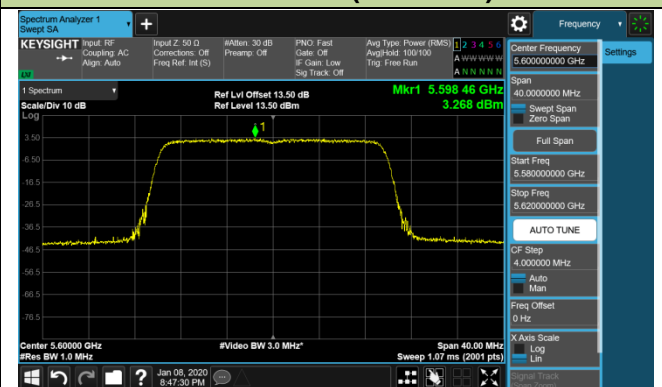

802.11ac-VHT160 Power Spectral Density - Ant 0 / Ant 0 + 1 + 2 + 3 (CDD Mode)

Channel 50 (5250MHz)

Channel 114 (5570MHz)

802.11ax-HE20 Power Spectral Density - Ant 0 / Ant 0 + 1 + 2 + 3 (CDD Mode)

Channel 36 (5180MHz)

Channel 44 (5220MHz)

Channel 48 (5240MHz)

Channel 52 (5260MHz)

Channel 60 (5300MHz)

Channel 64 (5320MHz)

Channel 100 (5500MHz)

Channel 120 (5600MHz)

802.11ax-HE20 Power Spectral Density - Ant 0 / Ant 0 + 1 + 2 + 3 (CDD Mode)

Channel 140 (5700MHz)

Channel 144 (5720MHz)

Channel 149 (5745MHz)

Channel 157 (5785MHz)

Channel 165 (5825MHz)

802.11ax-HE40 Power Spectral Density - Ant 0 / Ant 0 + 1 + 2 + 3 (CDD Mode)
Channel 38 (5190MHz)