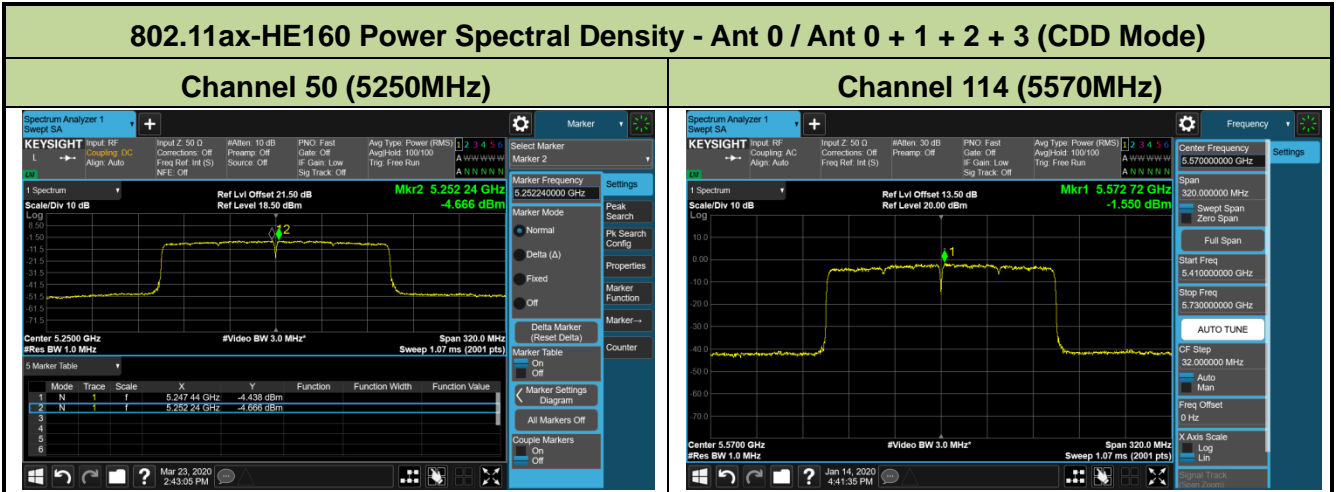

Channel 159 (5795MHz)

802.11ax-HE80 Power Spectral Density - Ant 0 / Ant 0 + 1 + 2 + 3 (CDD Mode)

Channel 42 (5210MHz)

Channel 58 (5290MHz)

Channel 106 (5530MHz)

Channel 122 (5610MHz)

Channel 138 (5690MHz)

Channel 155 (5775MHz)

802.11a Power Spectral Density - Ant 1 / Ant 0 + 1 + 2 + 3 (CDD Mode)

Channel 36 (5180MHz)

Channel 44 (5220MHz)

Channel 48 (5240MHz)

Channel 52 (5260MHz)

Channel 60 (5300MHz)

Channel 64 (5320MHz)

Channel 100 (5500MHz)