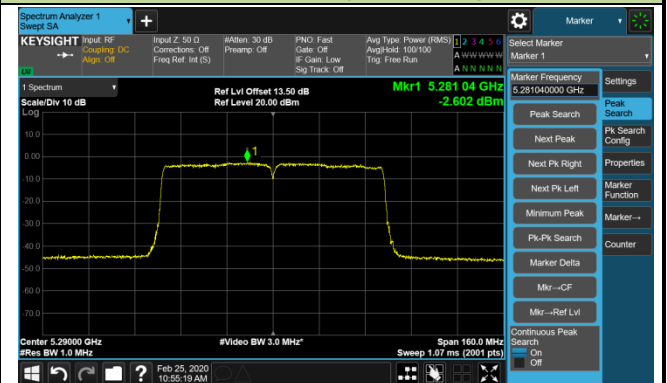

802.11ac-VHT80 Power Spectral Density - Ant 0 / Ant 0 + 1 + 2 + 3 (CDD Mode)

Channel 42 (5210MHz)

Channel 58 (5290MHz)

Channel 106 (5530MHz)

Channel 122 (5610MHz)

Channel 138 (5690MHz)

Channel 155 (5775MHz)

802.11ac-VHT160 Power Spectral Density - Ant 0 / Ant 0 + 1 + 2 + 3 (CDD Mode)

Channel 50 (5250MHz)

Channel 114 (5570MHz)

802.11ax-HE20 Power Spectral Density - Ant 0 / Ant 0 + 1 + 2 + 3 (CDD Mode)

Channel 36 (5180MHz)