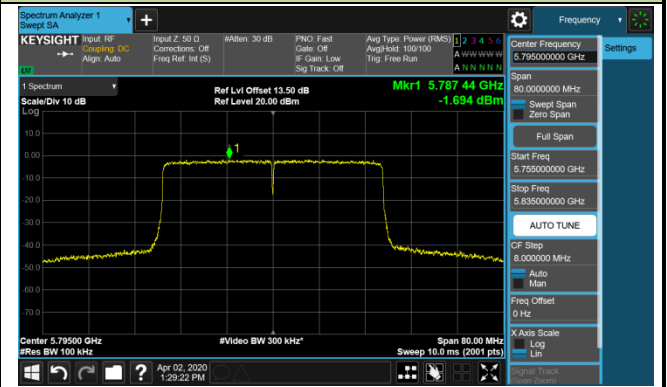

Channel 159 (5795MHz)