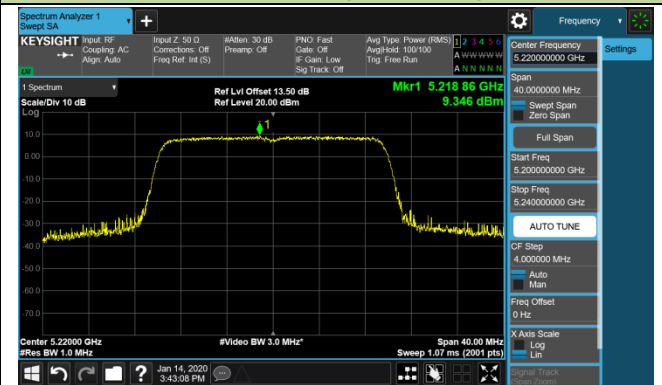

802.11ac-VHT80 Power Spectral Density - Ant 0 / Ant 0 + 1 + 2 + 3 (CDD Mode)

Channel 42 (5210MHz)

Channel 58 (5290MHz)

Channel 106 (5530MHz)

Channel 122 (5610MHz)

Channel 138 (5690MHz)

Channel 155 (5775MHz)

802.11ac-VHT160 Power Spectral Density - Ant 0 / Ant 0 + 1 + 2 + 3 (CDD Mode)

Channel 50 (5250MHz)

Channel 114 (5570MHz)

802.11ax-HE20 Power Spectral Density - Ant 0 / Ant 0 + 1 + 2 + 3 (CDD Mode)

Channel 36 (5180MHz)

Channel 44 (5220MHz)

Channel 48 (5240MHz)

Channel 52 (5260MHz)

Channel 60 (5300MHz)

Channel 64 (5320MHz)

Channel 100 (5500MHz)

Channel 120 (5600MHz)

802.11ax-HE20 Power Spectral Density - Ant 0 / Ant 0 + 1 + 2 + 3 (CDD Mode)