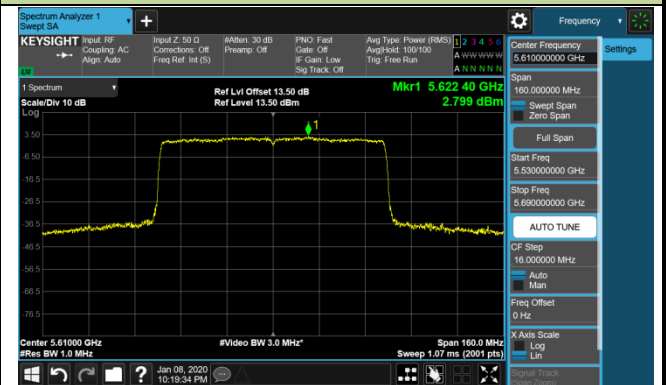

Channel 159 (5795MHz)

802.11ax-HE80 Power Spectral Density - Ant 0 / Ant 0 + 1 + 2 + 3 (CDD Mode)

Channel 42 (5210MHz)

Channel 58 (5290MHz)

Channel 106 (5530MHz)

Channel 122 (5610MHz)

Channel 138 (5690MHz)

Channel 155 (5775MHz)

802.11a Power Spectral Density - Ant 1 / Ant 0 + 1 + 2 + 3 (CDD Mode)

Channel 36 (5180MHz)

Channel 44 (5220MHz)

Channel 48 (5240MHz)

Channel 52 (5260MHz)

Channel 60 (5300MHz)

Channel 64 (5320MHz)

Channel 100 (5500MHz)