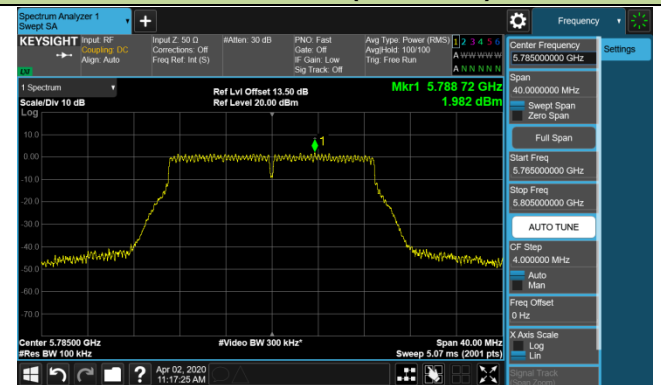

Channel 120 (5600MHz)

802.11a Power Spectral Density - Ant 1 / Ant 0 + 1 + 2 + 3 (CDD Mode)

Channel 140 (5700MHz)

Channel 144 (5720MHz)

Channel 149 (5745MHz)

Channel 157 (5785MHz)

Channel 165 (5825MHz)

802.11ac-VHT20 Power Spectral Density - Ant 1 / Ant 0 + 1 + 2 + 3 (CDD Mode)

Channel 140 (5700MHz)

Channel 144 (5720MHz)

Channel 149 (5745MHz)

Channel 157 (5785MHz)

Channel 165 (5825MHz)