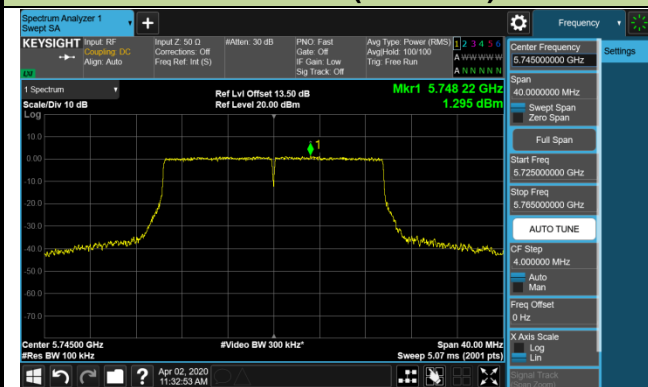

Channel 44 (5220MHz)

Channel 48 (5240MHz)

Channel 52 (5260MHz)

Channel 60 (5300MHz)

Channel 64 (5320MHz)

Channel 100 (5500MHz)

Channel 120 (5600MHz)

802.11ax-HE20 Power Spectral Density - Ant 0 / Ant 0 + 1 + 2 + 3 (CDD Mode)

Channel 140 (5700MHz)

Channel 144 (5720MHz)

Channel 149 (5745MHz)

Channel 157 (5785MHz)

Channel 165 (5825MHz)

802.11ax-HE40 Power Spectral Density - Ant 0 / Ant 0 + 1 + 2 + 3 (CDD Mode)
Channel 38 (5190MHz)