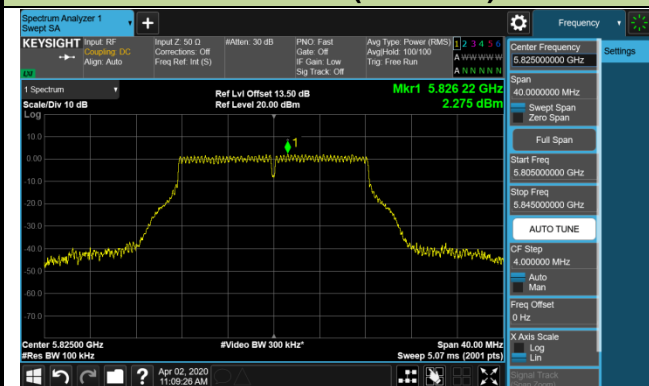

802.11a Power Spectral Density - Ant 1 / Ant 0 + 1 + 2 + 3 (CDD Mode)

Channel 36 (5180MHz)

Channel 44 (5220MHz)

Channel 48 (5240MHz)

Channel 52 (5260MHz)

Channel 60 (5300MHz)

Channel 64 (5320MHz)

Channel 100 (5500MHz)

Channel 120 (5600MHz)

802.11a Power Spectral Density - Ant 1 / Ant 0 + 1 + 2 + 3 (CDD Mode)

Channel 140 (5700MHz)

Channel 144 (5720MHz)

Channel 149 (5745MHz)

Channel 157 (5785MHz)

Channel 165 (5825MHz)

802.11ac-VHT20 Power Spectral Density - Ant 1 / Ant 0 + 1 + 2 + 3 (CDD Mode)

Channel 140 (5700MHz)

Channel 144 (5720MHz)

Channel 149 (5745MHz)

Channel 157 (5785MHz)

Channel 165 (5825MHz)