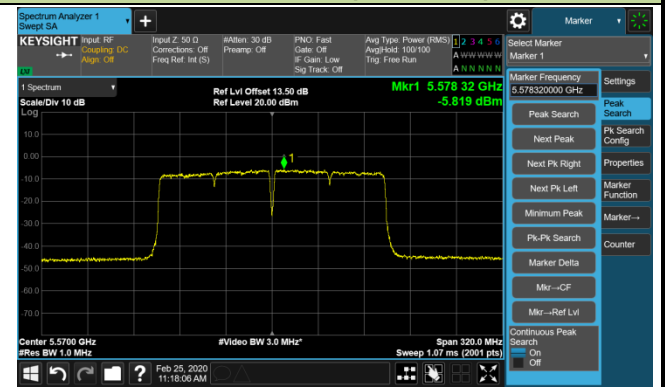

802.11ac-VHT80 Power Spectral Density - Ant 0 / Ant 0 + 1 + 2 + 3 (CDD Mode)

Channel 42 (5210MHz)

Channel 58 (5290MHz)

Channel 106 (5530MHz)

Channel 122 (5610MHz)

Channel 138 (5690MHz)

Channel 155 (5775MHz)

802.11ac-VHT160 Power Spectral Density - Ant 0 / Ant 0 + 1 + 2 + 3 (CDD Mode)

Channel 50 (5250MHz)

Channel 114 (5570MHz)

802.11ax-HE20 Power Spectral Density - Ant 0 / Ant 0 + 1 + 2 + 3 (CDD Mode)

Channel 36 (5180MHz)