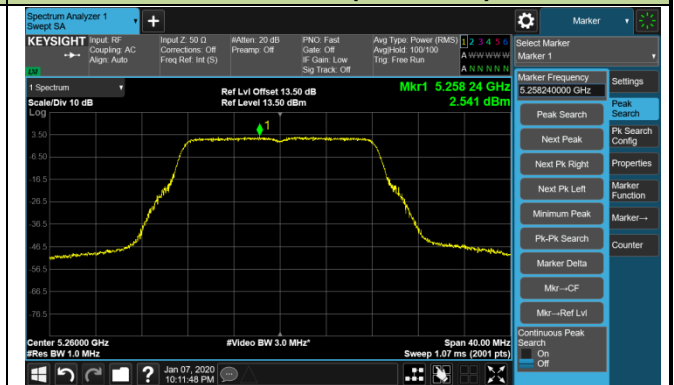

Channel 159 (5795MHz)

802.11ax-HE80 Power Spectral Density - Ant 0 / Ant 0 + 1 + 2 + 3 (CDD Mode)

Channel 42 (5210MHz)

Channel 58 (5290MHz)

Channel 106 (5530MHz)

Channel 122 (5610MHz)

Channel 138 (5690MHz)

Channel 155 (5775MHz)

802.11a Power Spectral Density - Ant 1 / Ant 0 + 1 + 2 + 3 (CDD Mode)

Channel 36 (5180MHz)

Channel 44 (5220MHz)

Channel 48 (5240MHz)

Channel 52 (5260MHz)

Channel 60 (5300MHz)

Channel 64 (5320MHz)

Channel 100 (5500MHz)

Channel 120 (5600MHz)

802.11a Power Spectral Density - Ant 1 / Ant 0 + 1 + 2 + 3 (CDD Mode)

Channel 140 (5700MHz)

Channel 144 (5720MHz)

Channel 149 (5745MHz)

Channel 157 (5785MHz)

Channel 165 (5825MHz)

802.11ac-VHT20 Power Spectral Density - Ant 1 / Ant 0 + 1 + 2 + 3 (CDD Mode)