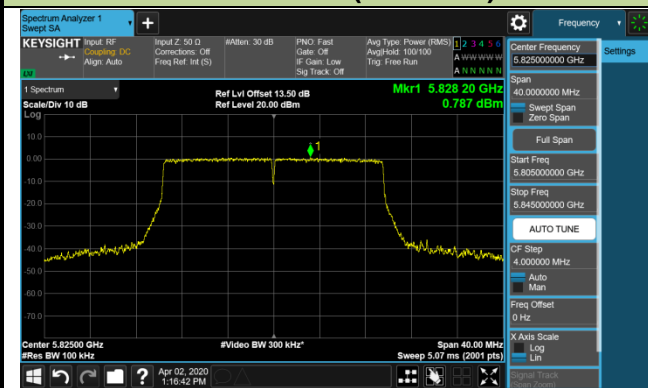

Channel 140 (5700MHz)

Channel 144 (5720MHz)

Channel 149 (5745MHz)

Channel 157 (5785MHz)

Channel 165 (5825MHz)

802.11ax-HE40 Power Spectral Density - Ant 0 / Ant 0 + 1 + 2 + 3 (CDD Mode)
Channel 38 (5190MHz)

Channel 46 (5230MHz)

Channel 54 (5270MHz)

Channel 62 (5310MHz)

Channel 102 (5510MHz)

Channel 118 (5590MHz)

Channel 134 (5670MHz)

Channel 142 (5710MHz)

802.11ax-HE40 Power Spectral Density - Ant 0 / Ant 0 + 1 + 2 + 3 (CDD Mode)
Channel 151 (5755MHz)