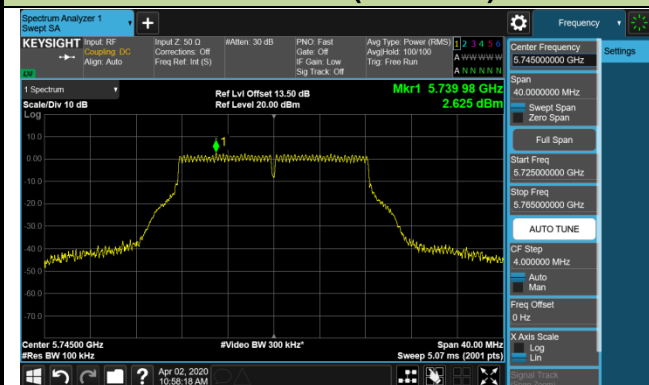

802.11a Power Spectral Density - Ant 1 / Ant 0 + 1 + 2 + 3 (CDD Mode)

Channel 36 (5180MHz)

Channel 44 (5220MHz)

Channel 48 (5240MHz)

Channel 52 (5260MHz)

Channel 60 (5300MHz)

Channel 64 (5320MHz)

Channel 100 (5500MHz)

Channel 120 (5600MHz)

802.11a Power Spectral Density - Ant 1 / Ant 0 + 1 + 2 + 3 (CDD Mode)

Channel 140 (5700MHz)

Channel 144 (5720MHz)

Channel 149 (5745MHz)

Channel 157 (5785MHz)

Channel 165 (5825MHz)

802.11ac-VHT20 Power Spectral Density - Ant 1 / Ant 0 + 1 + 2 + 3 (CDD Mode)

Channel 140 (5700MHz)

Channel 144 (5720MHz)

Channel 149 (5745MHz)

Channel 157 (5785MHz)

Channel 165 (5825MHz)