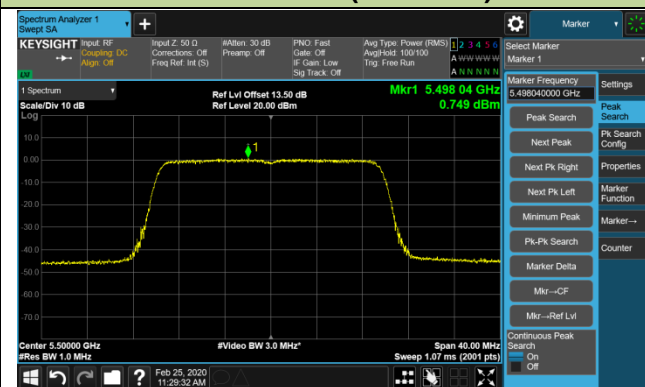

802.11ac-VHT160 Power Spectral Density - Ant 0 / Ant 0 + 1 + 2 + 3 (CDD Mode)

Channel 50 (5250MHz)

Channel 114 (5570MHz)

802.11ax-HE20 Power Spectral Density - Ant 0 / Ant 0 + 1 + 2 + 3 (CDD Mode)

Channel 36 (5180MHz)

Channel 44 (5220MHz)

Channel 48 (5240MHz)

Channel 52 (5260MHz)

Channel 60 (5300MHz)

Channel 64 (5320MHz)

Channel 100 (5500MHz)

Channel 120 (5600MHz)

802.11ax-HE20 Power Spectral Density - Ant 0 / Ant 0 + 1 + 2 + 3 (CDD Mode)

Channel 140 (5700MHz)

Channel 144 (5720MHz)

Channel 149 (5745MHz)

Channel 157 (5785MHz)

Channel 165 (5825MHz)

802.11ax-HE40 Power Spectral Density - Ant 0 / Ant 0 + 1 + 2 + 3 (CDD Mode)
Channel 38 (5190MHz)