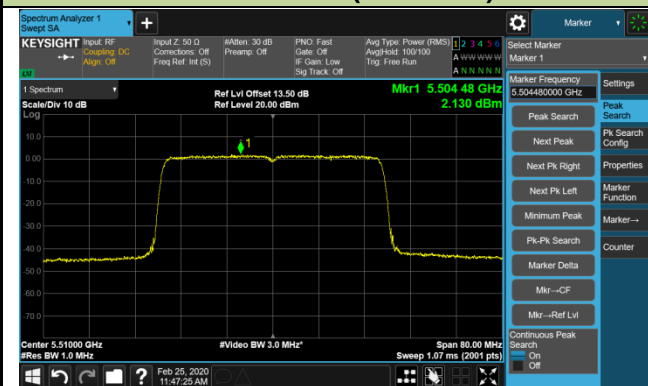

Channel 140 (5700MHz)

Channel 144 (5720MHz)

Channel 149 (5745MHz)

Channel 157 (5785MHz)

Channel 165 (5825MHz)

802.11ax-HE40 Power Spectral Density - Ant 0 / Ant 0 + 1 + 2 + 3 (CDD Mode)
Channel 38 (5190MHz)

Channel 46 (5230MHz)

Channel 54 (5270MHz)

Channel 62 (5310MHz)

Channel 102 (5510MHz)

Channel 118 (5590MHz)

Channel 134 (5670MHz)

Channel 142 (5710MHz)

802.11ax-HE40 Power Spectral Density - Ant 0 / Ant 0 + 1 + 2 + 3 (CDD Mode)
Channel 151 (5755MHz)