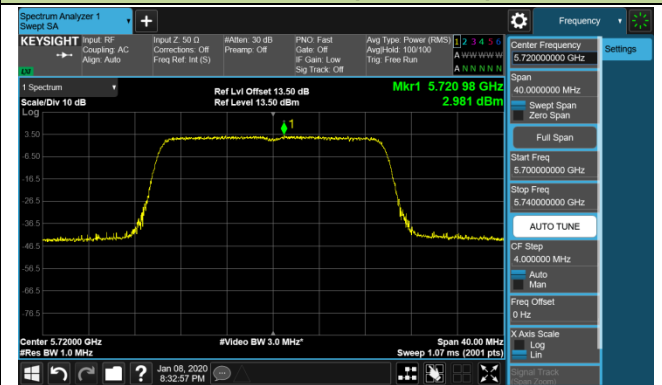

802.11ac-VHT160 Power Spectral Density - Ant 0 / Ant 0 + 1 + 2 + 3 (CDD Mode)

Channel 50 (5250MHz)

Channel 114 (5570MHz)

802.11ax-HE20 Power Spectral Density - Ant 0 / Ant 0 + 1 + 2 + 3 (CDD Mode)

Channel 36 (5180MHz)

Channel 44 (5220MHz)

Channel 48 (5240MHz)

Channel 52 (5260MHz)

Channel 60 (5300MHz)

Channel 64 (5320MHz)

Channel 100 (5500MHz)

Channel 120 (5600MHz)

802.11ax-HE20 Power Spectral Density - Ant 0 / Ant 0 + 1 + 2 + 3 (CDD Mode)

Channel 140 (5700MHz)

Channel 144 (5720MHz)

Channel 149 (5745MHz)

Channel 157 (5785MHz)

Channel 165 (5825MHz)

802.11ax-HE40 Power Spectral Density - Ant 0 / Ant 0 + 1 + 2 + 3 (CDD Mode)
Channel 38 (5190MHz)