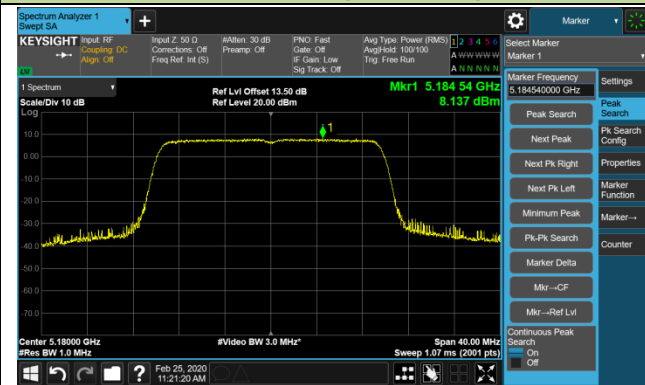

802.11ac-VHT80 Power Spectral Density - Ant 0 / Ant 0 + 1 + 2 + 3 (CDD Mode)

Channel 42 (5210MHz)

Channel 58 (5290MHz)

Channel 106 (5530MHz)

Channel 122 (5610MHz)

Channel 138 (5690MHz)

Channel 155 (5775MHz)

802.11ac-VHT160 Power Spectral Density - Ant 0 / Ant 0 + 1 + 2 + 3 (CDD Mode)

Channel 50 (5250MHz)

Channel 114 (5570MHz)

802.11ax-HE20 Power Spectral Density - Ant 0 / Ant 0 + 1 + 2 + 3 (CDD Mode)

Channel 36 (5180MHz)

Channel 44 (5220MHz)

Channel 48 (5240MHz)

Channel 52 (5260MHz)

Channel 60 (5300MHz)

Channel 64 (5320MHz)

Channel 100 (5500MHz)

Channel 120 (5600MHz)

802.11ax-HE20 Power Spectral Density - Ant 0 / Ant 0 + 1 + 2 + 3 (CDD Mode)