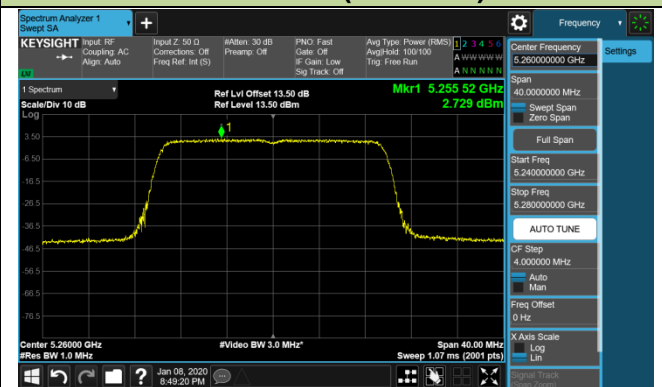

802.11ac-VHT80 Power Spectral Density - Ant 0 / Ant 0 + 1 + 2 + 3 (CDD Mode)

Channel 42 (5210MHz)

Channel 58 (5290MHz)

Channel 106 (5530MHz)

Channel 122 (5610MHz)

Channel 138 (5690MHz)

Channel 155 (5775MHz)

802.11ac-VHT160 Power Spectral Density - Ant 0 / Ant 0 + 1 + 2 + 3 (CDD Mode)

Channel 50 (5250MHz)

Channel 114 (5570MHz)

802.11ax-HE20 Power Spectral Density - Ant 0 / Ant 0 + 1 + 2 + 3 (CDD Mode)

Channel 36 (5180MHz)

Channel 44 (5220MHz)

Channel 48 (5240MHz)

Channel 52 (5260MHz)

Channel 60 (5300MHz)

Channel 64 (5320MHz)

Channel 100 (5500MHz)

Channel 120 (5600MHz)

802.11ax-HE20 Power Spectral Density - Ant 0 / Ant 0 + 1 + 2 + 3 (CDD Mode)