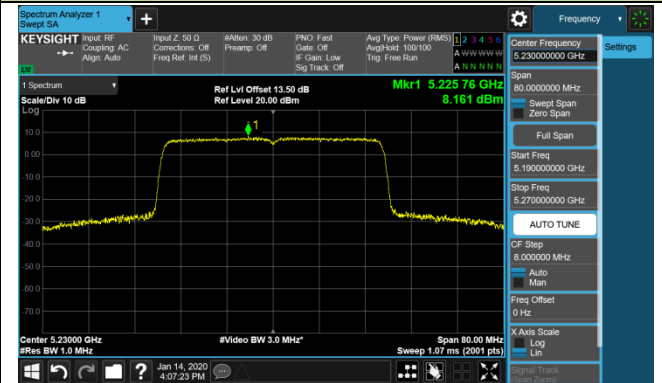

Channel 140 (5700MHz)

Channel 144 (5720MHz)

Channel 149 (5745MHz)

Channel 157 (5785MHz)

Channel 165 (5825MHz)

802.11ax-HE40 Power Spectral Density - Ant 0 / Ant 0 + 1 + 2 + 3 (CDD Mode)
Channel 38 (5190MHz)

Channel 46 (5230MHz)

Channel 54 (5270MHz)

Channel 62 (5310MHz)

Channel 102 (5510MHz)

Channel 118 (5590MHz)

Channel 134 (5670MHz)

Channel 142 (5710MHz)

802.11ax-HE40 Power Spectral Density - Ant 0 / Ant 0 + 1 + 2 + 3 (CDD Mode)
Channel 151 (5755MHz)