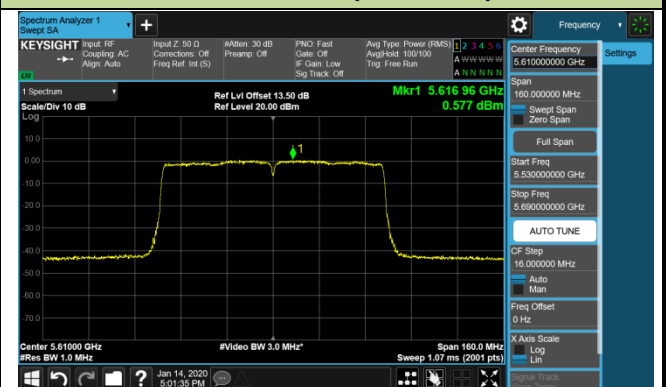

802.11ac-VHT80 Power Spectral Density - Ant 0 / Ant 0 + 1 + 2 + 3 (CDD Mode)

Channel 42 (5210MHz)

Channel 58 (5290MHz)

Channel 106 (5530MHz)

Channel 122 (5610MHz)

Channel 138 (5690MHz)

Channel 155 (5775MHz)

802.11ac-VHT160 Power Spectral Density - Ant 0 / Ant 0 + 1 + 2 + 3 (CDD Mode)

Channel 50 (5250MHz)

Channel 114 (5570MHz)

802.11ax-HE20 Power Spectral Density - Ant 0 / Ant 0 + 1 + 2 + 3 (CDD Mode)

Channel 36 (5180MHz)