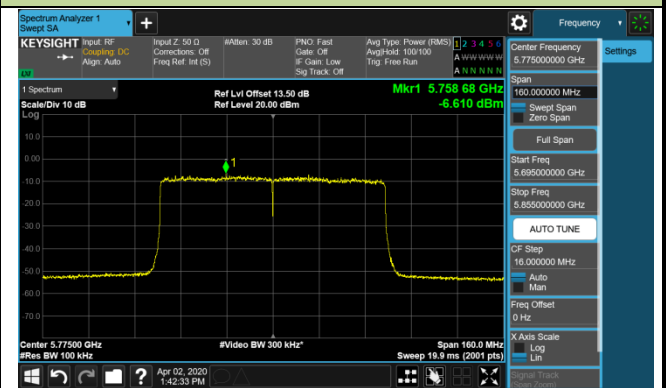

Channel 159 (5795MHz)

802.11ax-HE80 Power Spectral Density - Ant 0 / Ant 0 + 1 + 2 + 3 (CDD Mode)

Channel 42 (5210MHz)

Channel 58 (5290MHz)

Channel 106 (5530MHz)

Channel 122 (5610MHz)

Channel 138 (5690MHz)

Channel 155 (5775MHz)

802.11a Power Spectral Density - Ant 1 / Ant 0 + 1 + 2 + 3 (CDD Mode)

Channel 36 (5180MHz)

Channel 44 (5220MHz)

Channel 48 (5240MHz)

Channel 52 (5260MHz)

Channel 60 (5300MHz)

Channel 64 (5320MHz)

Channel 100 (5500MHz)