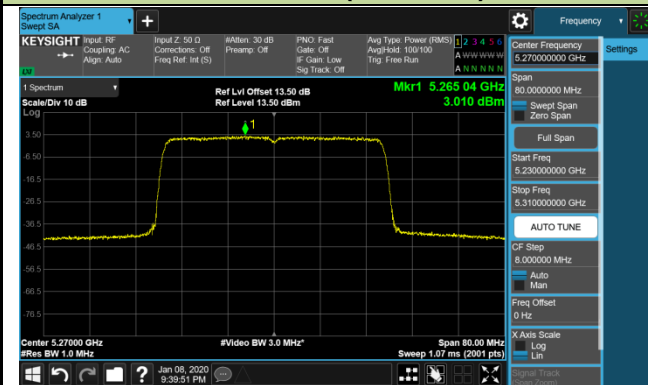

Channel 140 (5700MHz)

Channel 144 (5720MHz)

Channel 149 (5745MHz)

Channel 157 (5785MHz)

Channel 165 (5825MHz)

802.11ax-HE40 Power Spectral Density - Ant 0 / Ant 0 + 1 + 2 + 3 (CDD Mode)
Channel 38 (5190MHz)

Channel 46 (5230MHz)

Channel 54 (5270MHz)

Channel 62 (5310MHz)

Channel 102 (5510MHz)

Channel 118 (5590MHz)

Channel 134 (5670MHz)

Channel 142 (5710MHz)

802.11ax-HE40 Power Spectral Density - Ant 0 / Ant 0 + 1 + 2 + 3 (CDD Mode)
Channel 151 (5755MHz)