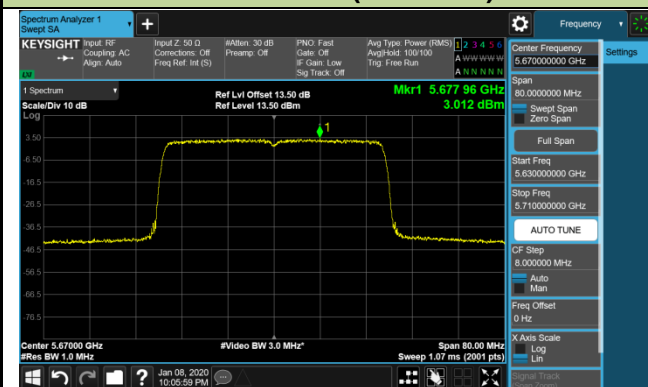

Channel 140 (5700MHz)

Channel 144 (5720MHz)

Channel 149 (5745MHz)

Channel 157 (5785MHz)

Channel 165 (5825MHz)

802.11ax-HE40 Power Spectral Density - Ant 0 / Ant 0 + 1 + 2 + 3 (CDD Mode)
Channel 38 (5190MHz)

Channel 46 (5230MHz)

Channel 54 (5270MHz)

Channel 62 (5310MHz)

Channel 102 (5510MHz)

Channel 118 (5590MHz)

Channel 134 (5670MHz)

Channel 142 (5710MHz)

802.11ax-HE40 Power Spectral Density - Ant 0 / Ant 0 + 1 + 2 + 3 (CDD Mode)
Channel 151 (5755MHz)