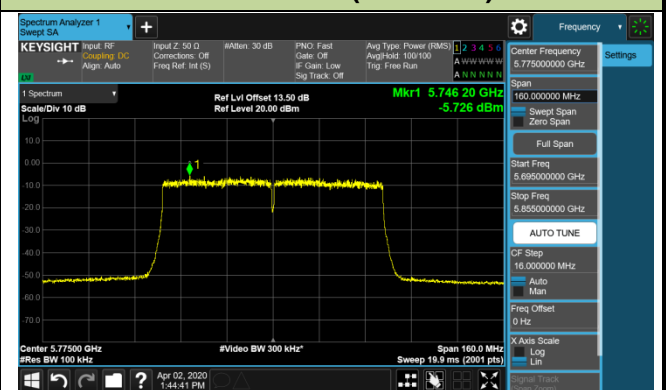

802.11ac-VHT80 Power Spectral Density - Ant 0 / Ant 0 + 1 + 2 + 3 (CDD Mode)

Channel 42 (5210MHz)

Channel 58 (5290MHz)

Channel 106 (5530MHz)

Channel 122 (5610MHz)

Channel 138 (5690MHz)

Channel 155 (5775MHz)

802.11ac-VHT160 Power Spectral Density - Ant 0 / Ant 0 + 1 + 2 + 3 (CDD Mode)

Channel 50 (5250MHz)

Channel 114 (5570MHz)

802.11ax-HE20 Power Spectral Density - Ant 0 / Ant 0 + 1 + 2 + 3 (CDD Mode)

Channel 36 (5180MHz)