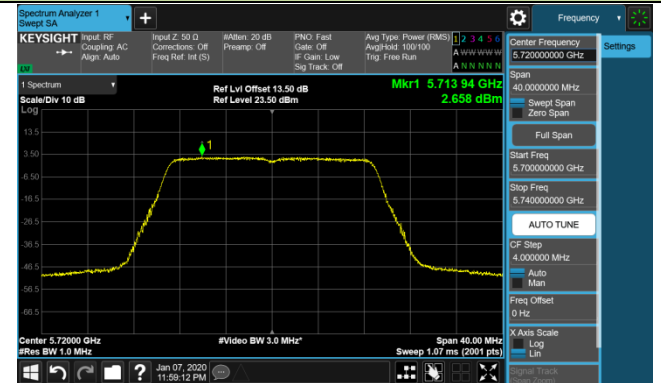

802.11a Power Spectral Density - Ant 1 / Ant 0 + 1 + 2 + 3 (CDD Mode)

Channel 36 (5180MHz)

Channel 44 (5220MHz)

Channel 48 (5240MHz)

Channel 52 (5260MHz)

Channel 60 (5300MHz)

Channel 64 (5320MHz)

Channel 100 (5500MHz)

Channel 120 (5600MHz)

802.11a Power Spectral Density - Ant 1 / Ant 0 + 1 + 2 + 3 (CDD Mode)

Channel 140 (5700MHz)

Channel 144 (5720MHz)

Channel 149 (5745MHz)

Channel 157 (5785MHz)

Channel 165 (5825MHz)

802.11ac-VHT20 Power Spectral Density - Ant 1 / Ant 0 + 1 + 2 + 3 (CDD Mode)

Channel 140 (5700MHz)

Channel 144 (5720MHz)

Channel 149 (5745MHz)

Channel 157 (5785MHz)

Channel 165 (5825MHz)