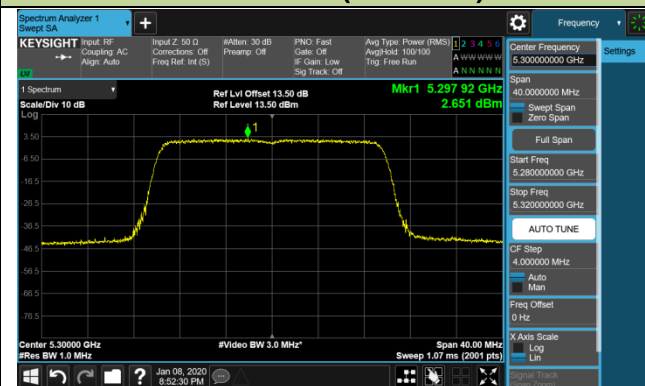

802.11ac-VHT160 Power Spectral Density - Ant 0 / Ant 0 + 1 + 2 + 3 (CDD Mode)

Channel 50 (5250MHz)

Channel 114 (5570MHz)

802.11ax-HE20 Power Spectral Density - Ant 0 / Ant 0 + 1 + 2 + 3 (CDD Mode)

Channel 36 (5180MHz)

Channel 44 (5220MHz)

Channel 48 (5240MHz)

Channel 52 (5260MHz)

Channel 60 (5300MHz)

Channel 64 (5320MHz)

Channel 100 (5500MHz)

Channel 120 (5600MHz)

802.11ax-HE20 Power Spectral Density - Ant 0 / Ant 0 + 1 + 2 + 3 (CDD Mode)

Channel 140 (5700MHz)

Channel 144 (5720MHz)

Channel 149 (5745MHz)

Channel 157 (5785MHz)

Channel 165 (5825MHz)

802.11ax-HE40 Power Spectral Density - Ant 0 / Ant 0 + 1 + 2 + 3 (CDD Mode)
Channel 38 (5190MHz)