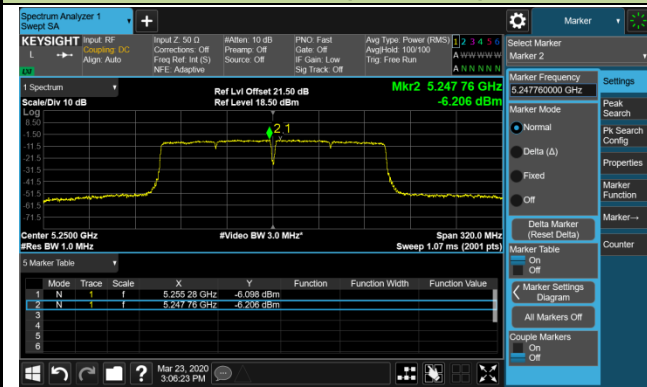

802.11ac-VHT80 Power Spectral Density - Ant 0 / Ant 0 + 1 + 2 + 3 (CDD Mode)

Channel 42 (5210MHz)

Channel 58 (5290MHz)

Channel 106 (5530MHz)

Channel 122 (5610MHz)

Channel 138 (5690MHz)

Channel 155 (5775MHz)

802.11ac-VHT160 Power Spectral Density - Ant 0 / Ant 0 + 1 + 2 + 3 (CDD Mode)

Channel 50 (5250MHz)

Channel 114 (5570MHz)

802.11ax-HE20 Power Spectral Density - Ant 0 / Ant 0 + 1 + 2 + 3 (CDD Mode)

Channel 36 (5180MHz)