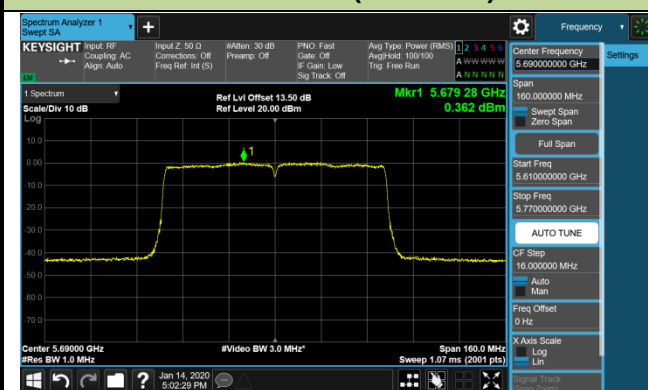

802.11ac-VHT80 Power Spectral Density - Ant 0 / Ant 0 + 1 + 2 + 3 (CDD Mode)

Channel 42 (5210MHz)

Channel 58 (5290MHz)

Channel 106 (5530MHz)

Channel 122 (5610MHz)

Channel 138 (5690MHz)

Channel 155 (5775MHz)

802.11ac-VHT160 Power Spectral Density - Ant 0 / Ant 0 + 1 + 2 + 3 (CDD Mode)

Channel 50 (5250MHz)

Channel 114 (5570MHz)

802.11ax-HE20 Power Spectral Density - Ant 0 / Ant 0 + 1 + 2 + 3 (CDD Mode)

Channel 36 (5180MHz)