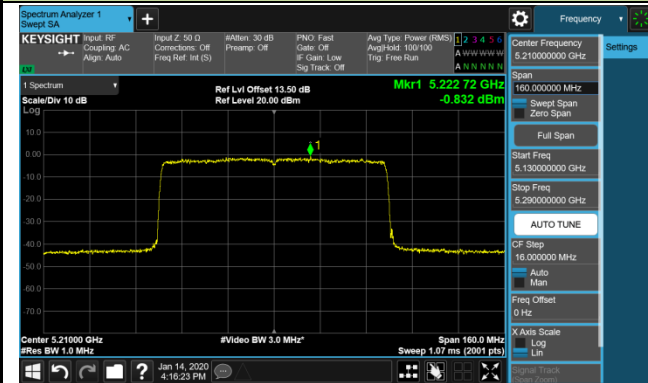

802.11ax-HE80 Power Spectral Density - Ant 0 / Ant 0 + 1 + 2 + 3 (CDD Mode)

Channel 42 (5210MHz)