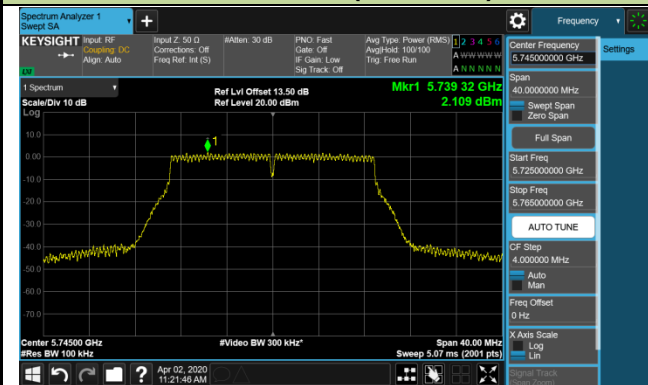

802.11a Power Spectral Density - Ant 1 / Ant 0 + 1 + 2 + 3 (CDD Mode)

Channel 36 (5180MHz)

Channel 44 (5220MHz)

Channel 48 (5240MHz)

Channel 52 (5260MHz)

Channel 60 (5300MHz)

Channel 64 (5320MHz)

Channel 100 (5500MHz)

Channel 120 (5600MHz)

802.11a Power Spectral Density - Ant 1 / Ant 0 + 1 + 2 + 3 (CDD Mode)

Channel 140 (5700MHz)

Channel 144 (5720MHz)

Channel 149 (5745MHz)

Channel 157 (5785MHz)

Channel 165 (5825MHz)

802.11ac-VHT20 Power Spectral Density - Ant 1 / Ant 0 + 1 + 2 + 3 (CDD Mode)

Channel 140 (5700MHz)

Channel 144 (5720MHz)

Channel 149 (5745MHz)

Channel 157 (5785MHz)

Channel 165 (5825MHz)