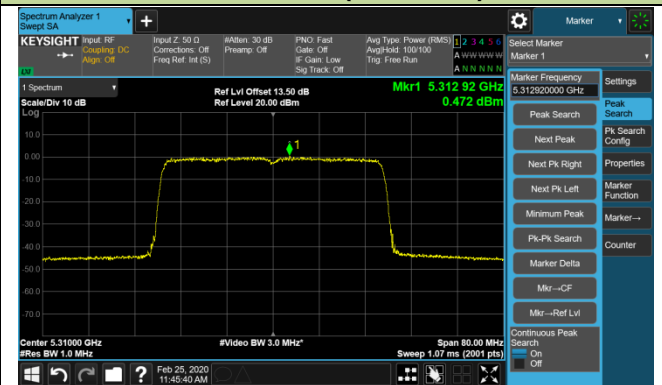

Channel 140 (5700MHz)

Channel 144 (5720MHz)

Channel 149 (5745MHz)

Channel 157 (5785MHz)

Channel 165 (5825MHz)

802.11ax-HE40 Power Spectral Density - Ant 0 / Ant 0 + 1 + 2 + 3 (CDD Mode)
Channel 38 (5190MHz)

Channel 46 (5230MHz)

Channel 54 (5270MHz)

Channel 62 (5310MHz)

Channel 102 (5510MHz)

Channel 118 (5590MHz)

Channel 134 (5670MHz)

Channel 142 (5710MHz)

802.11ax-HE40 Power Spectral Density - Ant 0 / Ant 0 + 1 + 2 + 3 (CDD Mode)
Channel 151 (5755MHz)