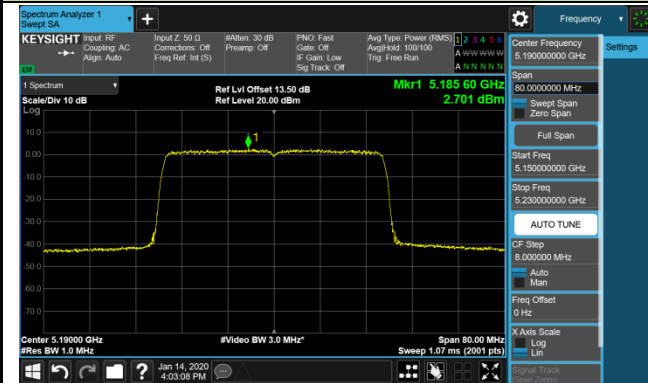

Channel 140 (5700MHz)

Channel 144 (5720MHz)

Channel 149 (5745MHz)

Channel 157 (5785MHz)

Channel 165 (5825MHz)

802.11ax-HE40 Power Spectral Density - Ant 0 / Ant 0 + 1 + 2 + 3 (CDD Mode)
Channel 38 (5190MHz)

Channel 46 (5230MHz)

Channel 54 (5270MHz)

Channel 62 (5310MHz)

Channel 102 (5510MHz)

Channel 118 (5590MHz)

Channel 134 (5670MHz)

Channel 142 (5710MHz)

802.11ax-HE40 Power Spectral Density - Ant 0 / Ant 0 + 1 + 2 + 3 (CDD Mode)
Channel 151 (5755MHz)