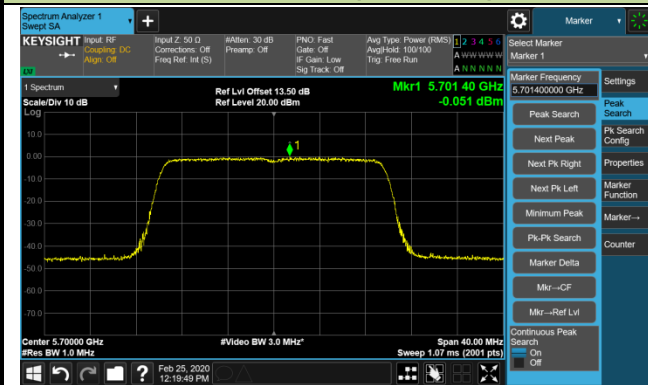

802.11ac-VHT160 Power Spectral Density - Ant 0 / Ant 0 + 1 + 2 + 3 (CDD Mode)

Channel 50 (5250MHz)

Channel 114 (5570MHz)

802.11ax-HE20 Power Spectral Density - Ant 0 / Ant 0 + 1 + 2 + 3 (CDD Mode)

Channel 36 (5180MHz)

Channel 44 (5220MHz)

Channel 48 (5240MHz)

Channel 52 (5260MHz)

Channel 60 (5300MHz)

Channel 64 (5320MHz)

Channel 100 (5500MHz)

Channel 120 (5600MHz)

802.11ax-HE20 Power Spectral Density - Ant 0 / Ant 0 + 1 + 2 + 3 (CDD Mode)

Channel 140 (5700MHz)

Channel 144 (5720MHz)

Channel 149 (5745MHz)

Channel 157 (5785MHz)

Channel 165 (5825MHz)

802.11ax-HE40 Power Spectral Density - Ant 0 / Ant 0 + 1 + 2 + 3 (CDD Mode)
Channel 38 (5190MHz)