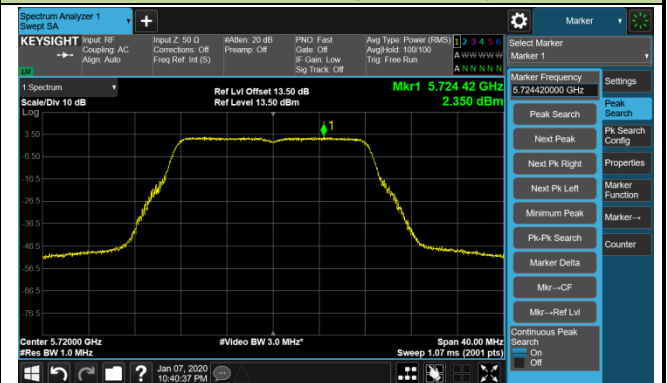

802.11a Power Spectral Density - Ant 1 / Ant 0 + 1 + 2 + 3 (CDD Mode)

Channel 36 (5180MHz)

Channel 44 (5220MHz)

Channel 48 (5240MHz)

Channel 52 (5260MHz)

Channel 60 (5300MHz)

Channel 64 (5320MHz)

Channel 100 (5500MHz)

Channel 120 (5600MHz)

802.11a Power Spectral Density - Ant 1 / Ant 0 + 1 + 2 + 3 (CDD Mode)

Channel 140 (5700MHz)

Channel 144 (5720MHz)

Channel 149 (5745MHz)

Channel 157 (5785MHz)

Channel 165 (5825MHz)

802.11ac-VHT20 Power Spectral Density - Ant 1 / Ant 0 + 1 + 2 + 3 (CDD Mode)

Channel 140 (5700MHz)

Channel 144 (5720MHz)

Channel 149 (5745MHz)

Channel 157 (5785MHz)

Channel 165 (5825MHz)