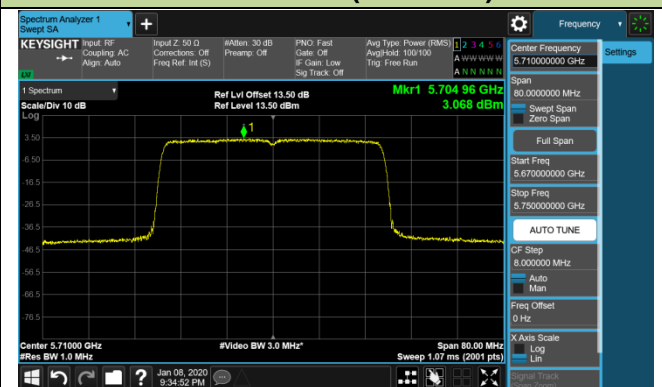

Channel 44 (5220MHz)

Channel 48 (5240MHz)

Channel 52 (5260MHz)

Channel 60 (5300MHz)

Channel 64 (5320MHz)

Channel 100 (5500MHz)

Channel 120 (5600MHz)

802.11ax-HE20 Power Spectral Density - Ant 0 / Ant 0 + 1 + 2 + 3 (CDD Mode)

Channel 140 (5700MHz)

Channel 144 (5720MHz)

Channel 149 (5745MHz)

Channel 157 (5785MHz)

Channel 165 (5825MHz)

802.11ax-HE40 Power Spectral Density - Ant 0 / Ant 0 + 1 + 2 + 3 (CDD Mode)
Channel 38 (5190MHz)

Channel 46 (5230MHz)

Channel 54 (5270MHz)

Channel 62 (5310MHz)

Channel 102 (5510MHz)

Channel 118 (5590MHz)

Channel 134 (5670MHz)

Channel 142 (5710MHz)

802.11ax-HE40 Power Spectral Density - Ant 0 / Ant 0 + 1 + 2 + 3 (CDD Mode)
Channel 151 (5755MHz)