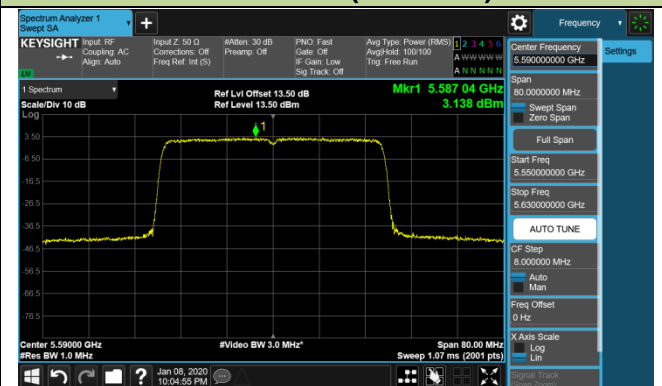

Channel 140 (5700MHz)

Channel 144 (5720MHz)

Channel 149 (5745MHz)

Channel 157 (5785MHz)

Channel 165 (5825MHz)

802.11ax-HE40 Power Spectral Density - Ant 0 / Ant 0 + 1 + 2 + 3 (CDD Mode)
Channel 38 (5190MHz)

Channel 46 (5230MHz)

Channel 54 (5270MHz)

Channel 62 (5310MHz)

Channel 102 (5510MHz)

Channel 118 (5590MHz)

Channel 134 (5670MHz)

Channel 142 (5710MHz)

802.11ax-HE40 Power Spectral Density - Ant 0 / Ant 0 + 1 + 2 + 3 (CDD Mode)
Channel 151 (5755MHz)