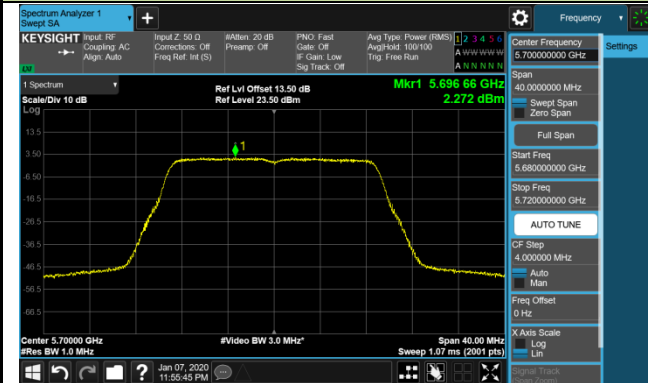

802.11a Power Spectral Density - Ant 1 / Ant 0 + 1 + 2 + 3 (CDD Mode)

Channel 36 (5180MHz)

Channel 44 (5220MHz)

Channel 48 (5240MHz)

Channel 52 (5260MHz)

Channel 60 (5300MHz)

Channel 64 (5320MHz)

Channel 100 (5500MHz)

Channel 120 (5600MHz)

802.11a Power Spectral Density - Ant 1 / Ant 0 + 1 + 2 + 3 (CDD Mode)

Channel 140 (5700MHz)

Channel 144 (5720MHz)

Channel 149 (5745MHz)

Channel 157 (5785MHz)

Channel 165 (5825MHz)

802.11ac-VHT20 Power Spectral Density - Ant 1 / Ant 0 + 1 + 2 + 3 (CDD Mode)

Channel 140 (5700MHz)

Channel 144 (5720MHz)

Channel 149 (5745MHz)

Channel 157 (5785MHz)

Channel 165 (5825MHz)