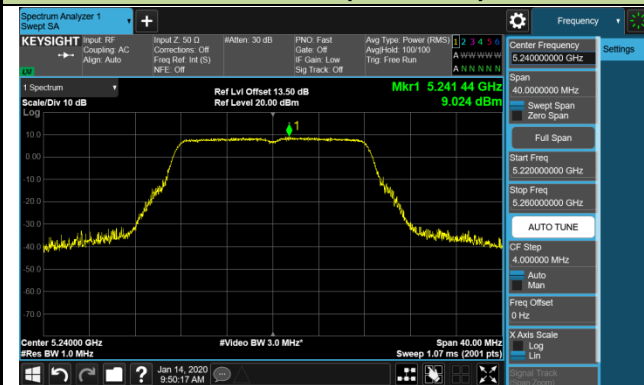

Channel 159 (5795MHz)

802.11ax-HE80 Power Spectral Density - Ant 0 / Ant 0 + 1 + 2 + 3 (CDD Mode)

Channel 42 (5210MHz)

Channel 58 (5290MHz)

Channel 106 (5530MHz)

Channel 122 (5610MHz)

Channel 138 (5690MHz)

Channel 155 (5775MHz)

802.11a Power Spectral Density - Ant 1 / Ant 0 + 1 + 2 + 3 (CDD Mode)

Channel 36 (5180MHz)

Channel 44 (5220MHz)

Channel 48 (5240MHz)

Channel 52 (5260MHz)

Channel 60 (5300MHz)

Channel 64 (5320MHz)

Channel 100 (5500MHz)

Channel 120 (5600MHz)

802.11a Power Spectral Density - Ant 1 / Ant 0 + 1 + 2 + 3 (CDD Mode)

Channel 140 (5700MHz)

Channel 144 (5720MHz)

Channel 149 (5745MHz)

Channel 157 (5785MHz)

Channel 165 (5825MHz)

802.11ac-VHT20 Power Spectral Density - Ant 1 / Ant 0 + 1 + 2 + 3 (CDD Mode)