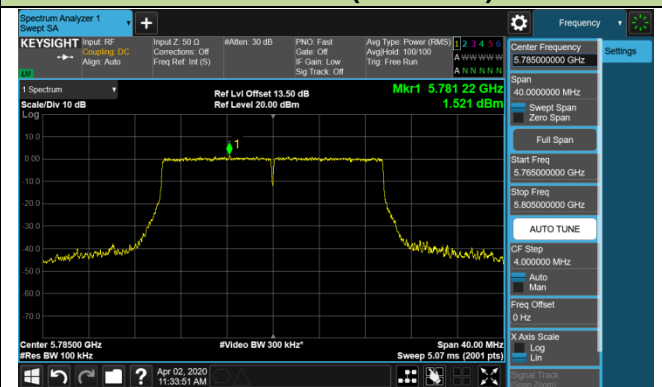

Channel 140 (5700MHz)

Channel 144 (5720MHz)

Channel 149 (5745MHz)

Channel 157 (5785MHz)

Channel 165 (5825MHz)

802.11ax-HE40 Power Spectral Density - Ant 0 / Ant 0 + 1 + 2 + 3 (CDD Mode)
Channel 38 (5190MHz)

Channel 46 (5230MHz)

Channel 54 (5270MHz)

Channel 62 (5310MHz)

Channel 102 (5510MHz)

Channel 118 (5590MHz)

Channel 134 (5670MHz)

Channel 142 (5710MHz)

802.11ax-HE40 Power Spectral Density - Ant 0 / Ant 0 + 1 + 2 + 3 (CDD Mode)
Channel 151 (5755MHz)