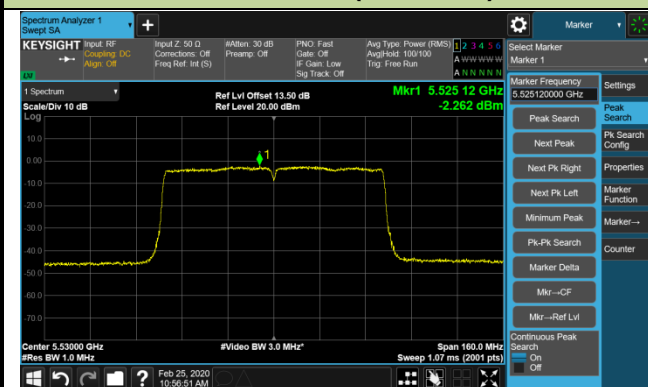

802.11ac-VHT80 Power Spectral Density - Ant 0 / Ant 0 + 1 + 2 + 3 (CDD Mode)

Channel 42 (5210MHz)

Channel 58 (5290MHz)

Channel 106 (5530MHz)

Channel 122 (5610MHz)

Channel 138 (5690MHz)

Channel 155 (5775MHz)

802.11ac-VHT160 Power Spectral Density - Ant 0 / Ant 0 + 1 + 2 + 3 (CDD Mode)

Channel 50 (5250MHz)

Channel 114 (5570MHz)

802.11ax-HE20 Power Spectral Density - Ant 0 / Ant 0 + 1 + 2 + 3 (CDD Mode)

Channel 36 (5180MHz)