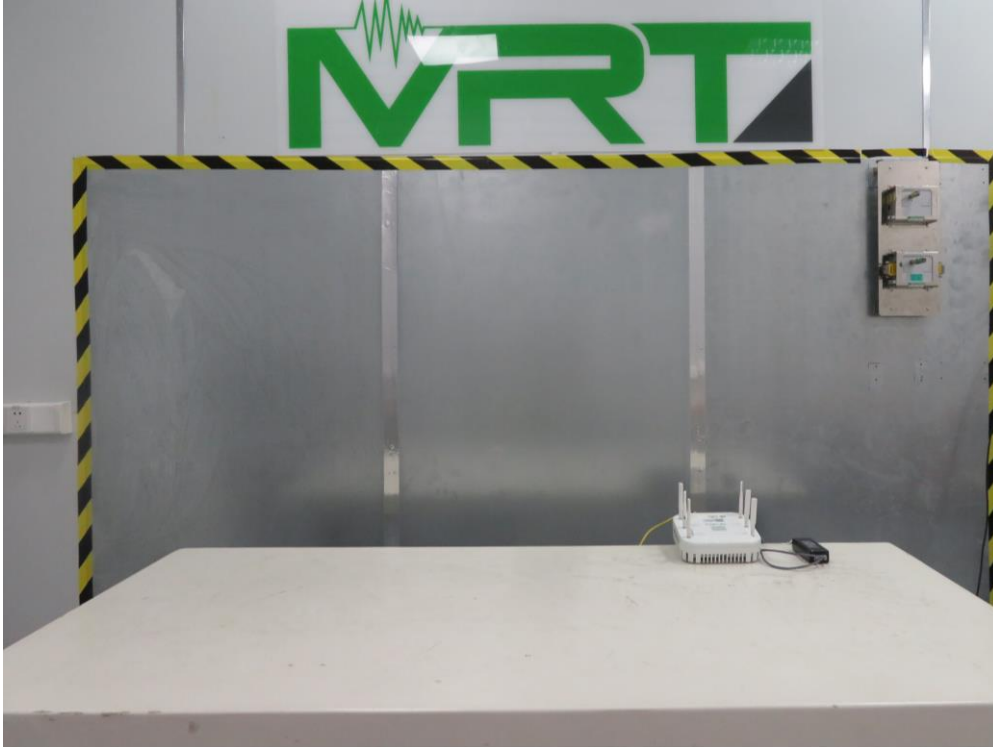

RF Test Setup Photo

Description: Front View of Conducted Emission Test Setup

Description: Back View of Conducted Emission Test Setup

Description: Radiated Spurious Emission Test Setup for Below 1GHz
- Omni Antenna (AP-ANT-20W)

Description: Radiated Spurious Emission Test Setup for Above 1GHz
- Omni Antenna (AP-ANT-20W)

Description: Radiated Spurious Emission Test Setup for Below 1GHz
- Directional Antenna (ANT-2x2-2314 & ANT-4x4-5314)

Description: Radiated Spurious Emission Test Setup for Above 1GHz
- Directional Antenna (ANT-2x2-2314 & ANT-4x4-5314)

Description: DFS Conducted Test Setup

Description: DFS Radiated Test Setup