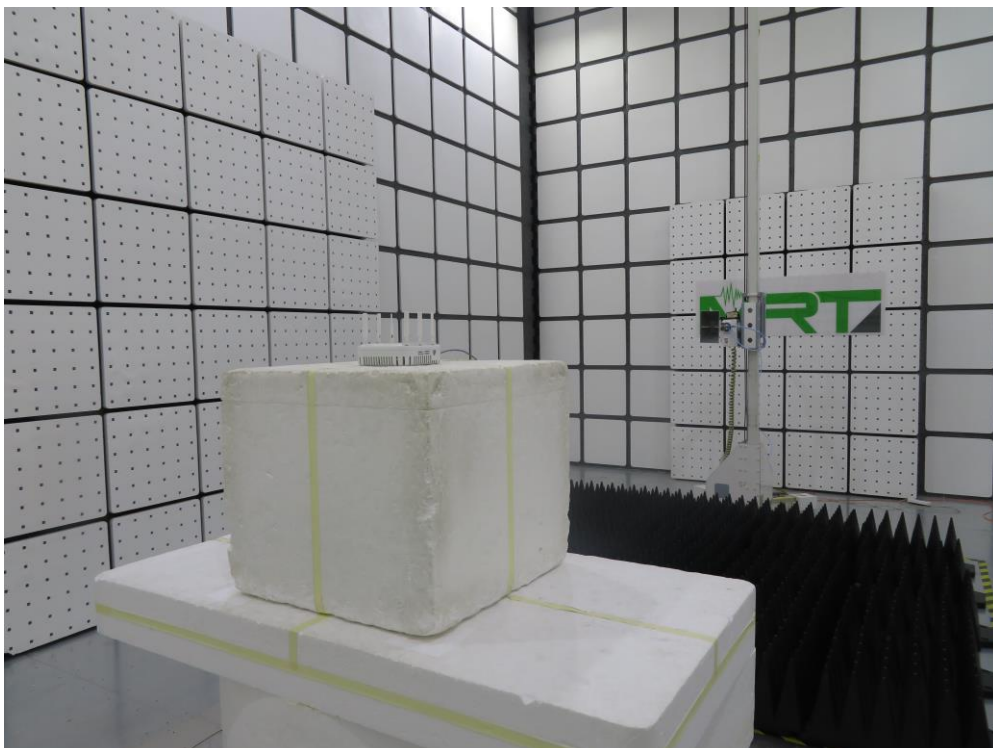

RF Test Setup Photo

Description: Front View of Conducted Emission Test Setup

Description: Back View of Conducted Emission Test Setup

Description: Radiated Spurious Emission Test Setup for Below 1GHz
- Omni Antenna (AP-ANT-20W)

Description: Radiated Spurious Emission Test Setup for Above 1GHz
- Omni Antenna (AP-ANT-20W)

Description: Radiated Spurious Emission Test Setup for Below 1GHz
- Directional Antenna (ANT-2x2-2314 & ANT-4x4-5314)

Description: Radiated Spurious Emission Test Setup for Above 1GHz
- Directional Antenna (ANT-2x2-2314 & ANT-4x4-5314)

Description: DFS Conducted Test Setup

Description: DFS Radiated Test Setup