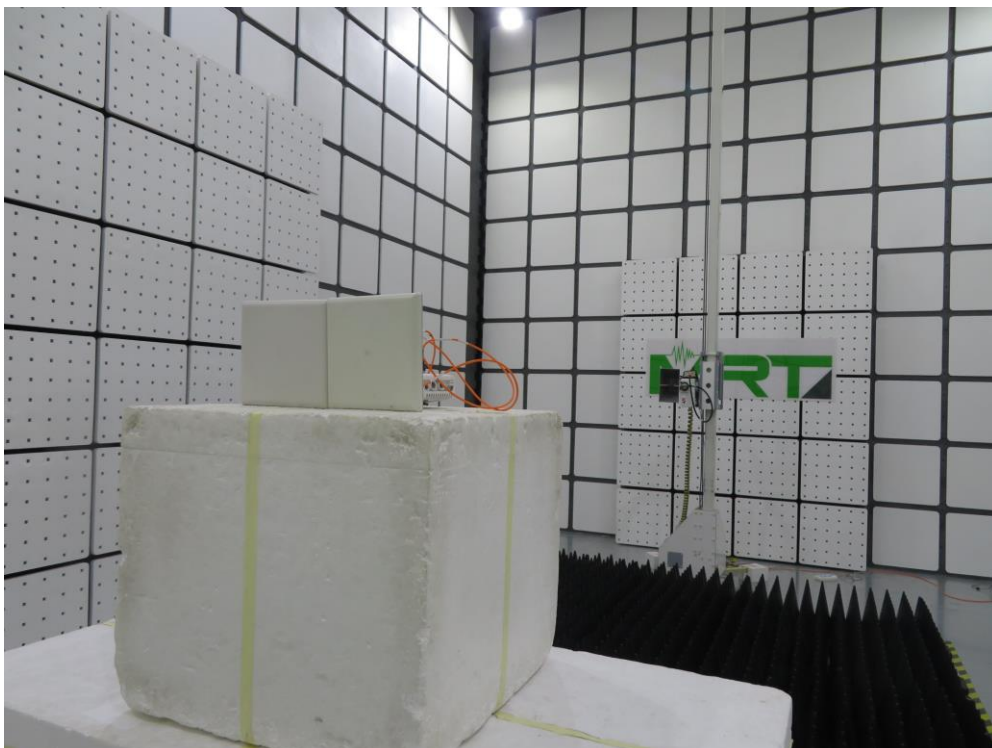

RF Test Setup Photo

Description: Front View of Conducted Emission Test Setup

Description: Back View of Conducted Emission Test Setup

Description: Radiated Spurious Emission Test Setup for Below 1GHz
- Omni Antenna (AP-ANT-20W)

Description: Radiated Spurious Emission Test Setup for Above 1GHz
- Omni Antenna (AP-ANT-20W)

Description: Radiated Spurious Emission Test Setup for Below 1GHz
- Directional Antenna (ANT-2x2-2314 & ANT-4x4-5314)

Description: Radiated Spurious Emission Test Setup for Above 1GHz
- Directional Antenna (ANT-2x2-2314 & ANT-4x4-5314)

Description: DFS Conducted Test Setup

Description: DFS Radiated Test Setup