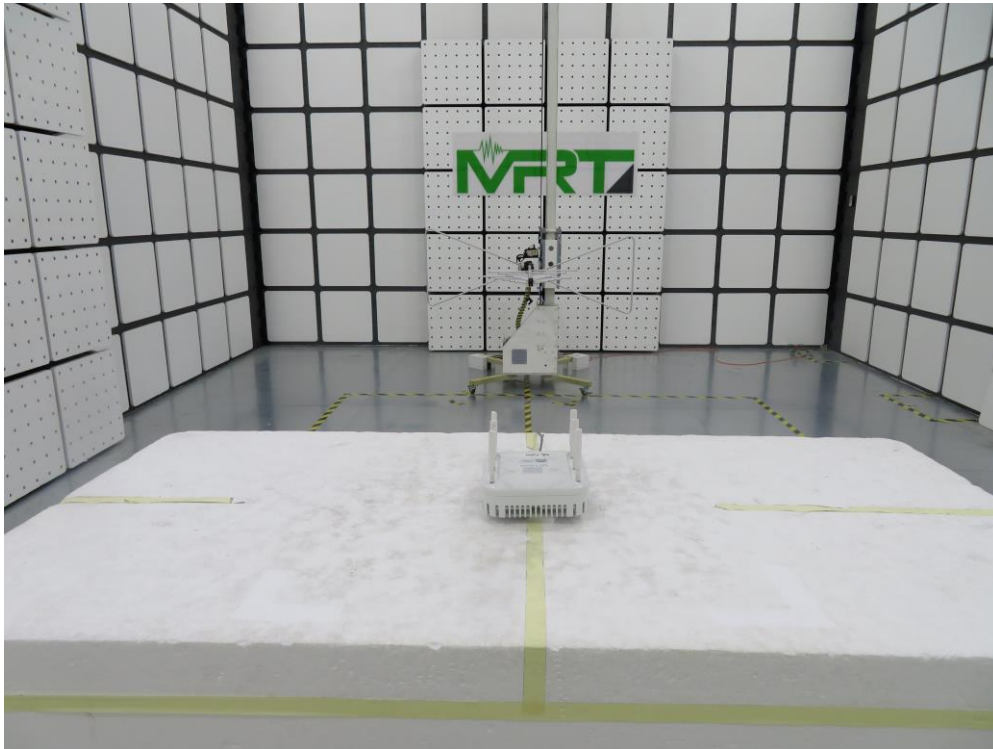

RF Test Setup Photo

Description: Front View of Conducted Emission Test Setup

Description: Back View of Conducted Emission Test Setup

Description: Radiated Spurious Emission Test Setup for Below 1GHz
- Omni Antenna (AP-ANT-20W)

Description: Radiated Spurious Emission Test Setup for Above 1GHz
- Omni Antenna (AP-ANT-20W)

Description: Radiated Spurious Emission Test Setup for Below 1GHz
- Directional Antenna (ANT-2x2-2314 & ANT-4x4-5314)

Description: Radiated Spurious Emission Test Setup for Above 1GHz
- Directional Antenna (ANT-2x2-2314 & ANT-4x4-5314)

Description: DFS Conducted Test Setup

Description: DFS Radiated Test Setup