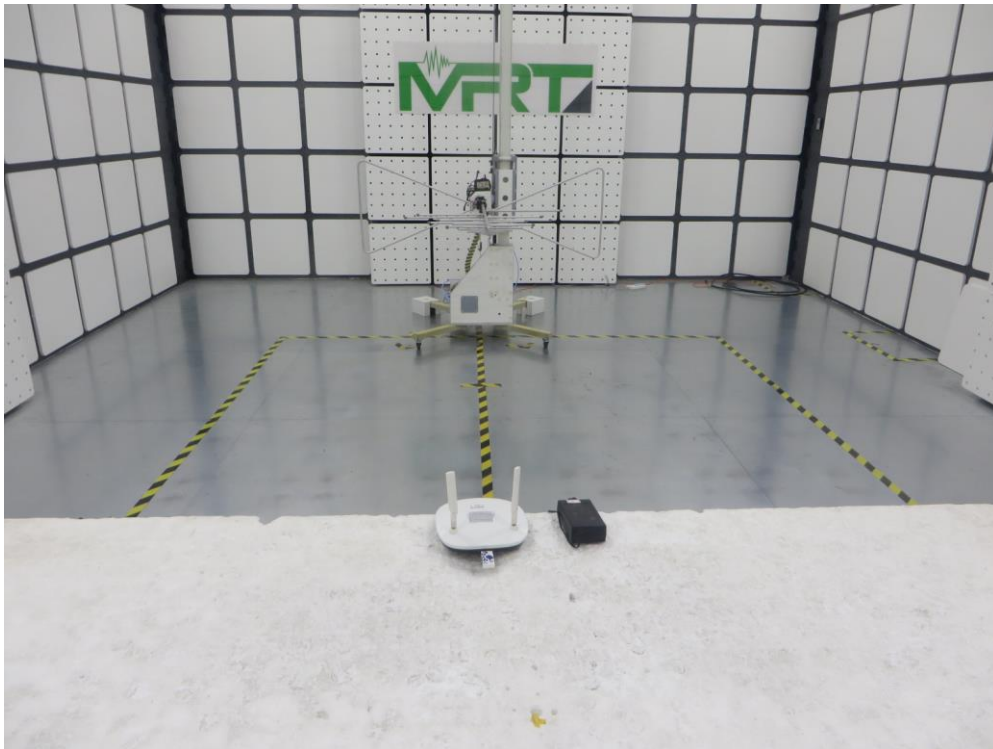

## RF Test Setup Photo

Description: Front View of Conducted Emission Test Setup - APIN0505

Description: Back View of Conducted Emission Test Setup - APIN0505

Description: Front View of Conducted Emission Test Setup - APIN0504

Description: Back View of Conducted Emission Test Setup - APIN0504

Description: Radiated Spurious Emission Test Setup for Below 1GHz  
(APIN0504 Antenna: AP-ANT-20W)

Description: Radiated Spurious Emission Test Setup for Above 1GHz  
(APIN0504 Antenna: AP-ANT-20W)

Description: Radiated Spurious Emission Test Setup for Below 1GHz  
(APIN0504 Antenna: AP-ANT-40)

Description: Radiated Spurious Emission Test Setup for Above 1GHz  
(APIN0504 Antenna: AP-ANT-40)

Description: Radiated Spurious Emission Test Setup for Below 1GHz  
(APIN0504 Antenna: AP-ANT-19)