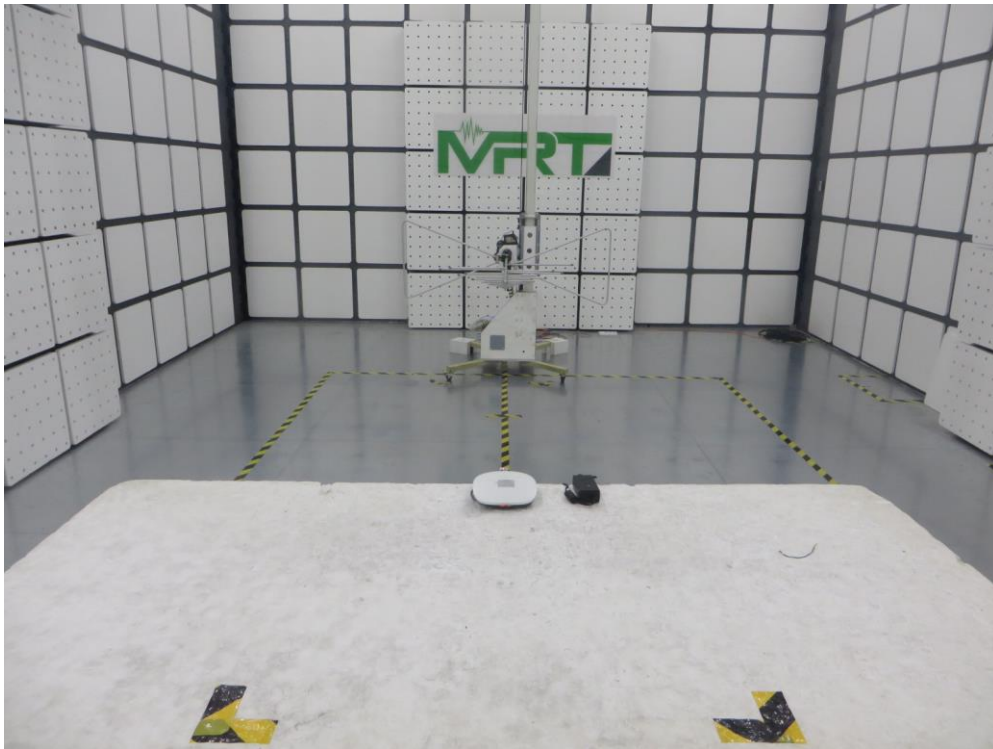

Description: Radiated Spurious Emission Test Setup for Above 1GHz
(APIN0505)