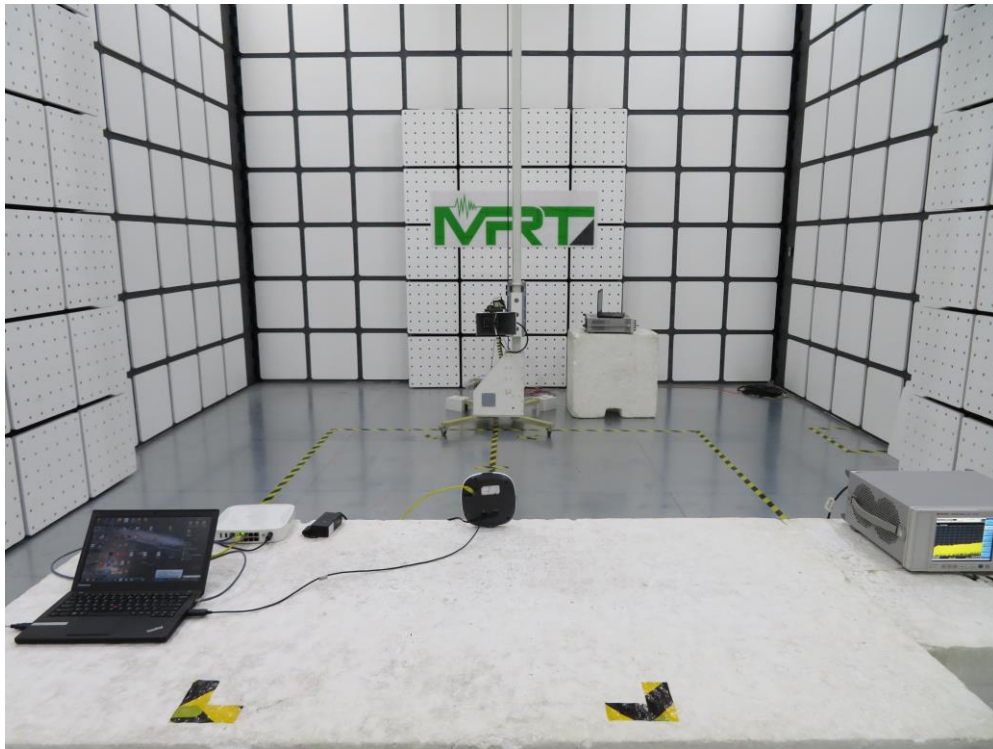

## RF Test Setup Photo

Description: Front View of Conducted Emission Test Setup - APIN0505

Description: Back View of Conducted Emission Test Setup - APIN0505

Description: Front View of Conducted Emission Test Setup - APIN0504

Description: Back View of Conducted Emission Test Setup - APIN0504

Description: Radiated Spurious Emission Test Setup for Below 1GHz  
(APIN0504 Antenna: AP-ANT-20W)

Description: Radiated Spurious Emission Test Setup for Above 1GHz  
(APIN0504 Antenna: AP-ANT-20W)

Description: Radiated Spurious Emission Test Setup for Above 1GHz  
(APIN0504 Antenna: AP-ANT-19)

Description: Radiated Spurious Emission Test Setup for Below 1GHz  
(APIN0504 Antenna: AP-ANT-28)

Description: Radiated Spurious Emission Test Setup for Above 1GHz  
(APIN0504 Antenna: AP-ANT-28)

Description: Radiated Spurious Emission Test Setup for Below 1GHz  
(APIN0505)

Description: Radiated Spurious Emission Test Setup for Above 1GHz  
(APIN0505)

Description: DFS Radiated Test Setup Photo

Description: DFS Conducted Test Setup Photo