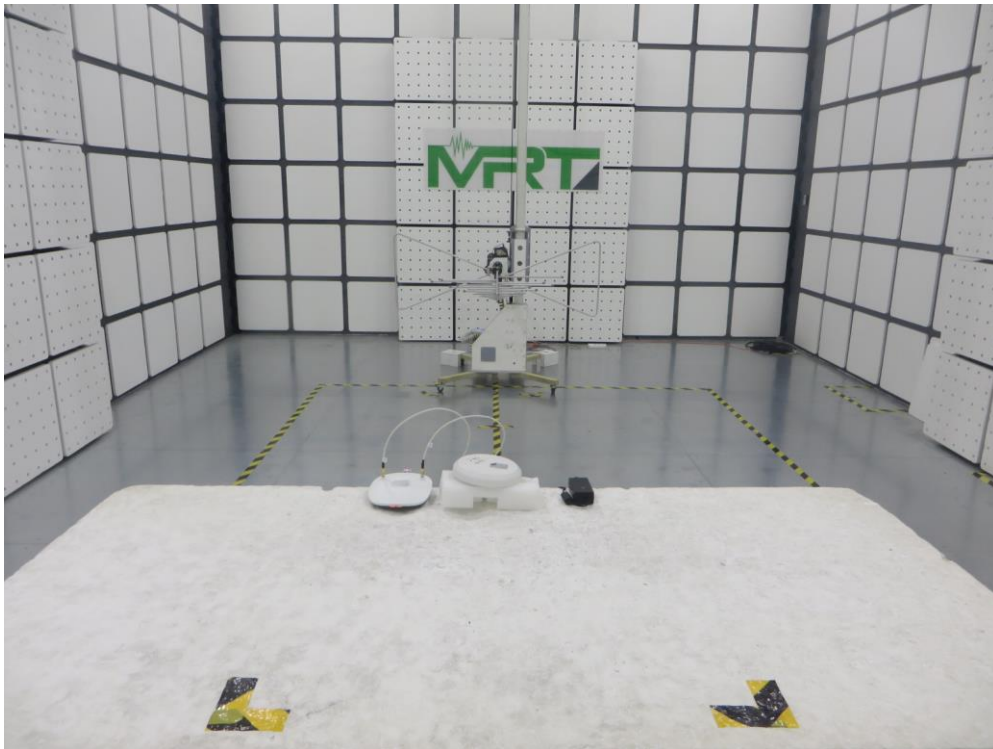

## RF Test Setup Photo

Description: Front View of Conducted Emission Test Setup - APIN0505

Description: Back View of Conducted Emission Test Setup - APIN0505

Description: Front View of Conducted Emission Test Setup - APIN0504

Description: Back View of Conducted Emission Test Setup - APIN0504

Description: Radiated Spurious Emission Test Setup for Below 1GHz  
(APIN0504 Antenna: AP-ANT-20W)

Description: Radiated Spurious Emission Test Setup for Above 1GHz  
(APIN0504 Antenna: AP-ANT-20W)

Description: Radiated Spurious Emission Test Setup for Below 1GHz  
(APIN0504 Antenna: AP-ANT-40)

Description: Radiated Spurious Emission Test Setup for Above 1GHz  
(APIN0504 Antenna: AP-ANT-40)

Description: Radiated Spurious Emission Test Setup for Below 1GHz  
(APIN0504 Antenna: AP-ANT-19)