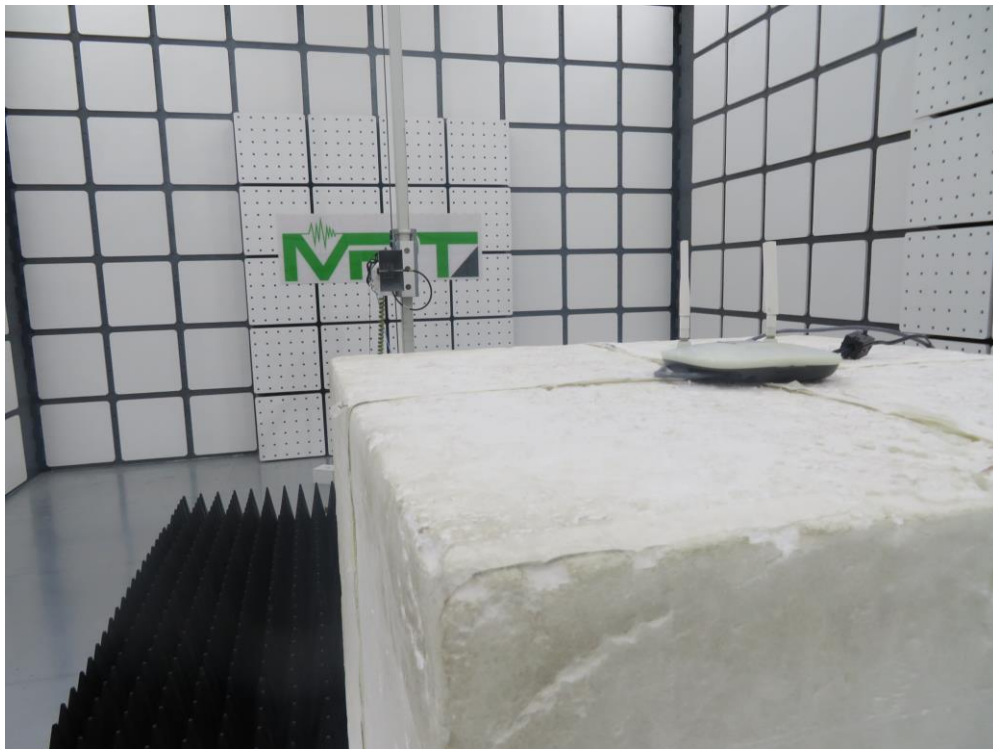

## RF Test Setup Photo

Description: Front View of Conducted Emission Test Setup - APIN0505

Description: Back View of Conducted Emission Test Setup - APIN0505

Description: Front View of Conducted Emission Test Setup - APIN0504

Description: Back View of Conducted Emission Test Setup - APIN0504

Description: Radiated Spurious Emission Test Setup for Below 1GHz  
(APIN0504 Antenna: AP-ANT-20W)

Description: Radiated Spurious Emission Test Setup for Above 1GHz  
(APIN0504 Antenna: AP-ANT-20W)

Description: Radiated Spurious Emission Test Setup for Below 1GHz  
(APIN0504 Antenna: AP-ANT-40)

Description: Radiated Spurious Emission Test Setup for Above 1GHz  
(APIN0504 Antenna: AP-ANT-40)

Description: Radiated Spurious Emission Test Setup for Below 1GHz  
(APIN0504 Antenna: AP-ANT-19)