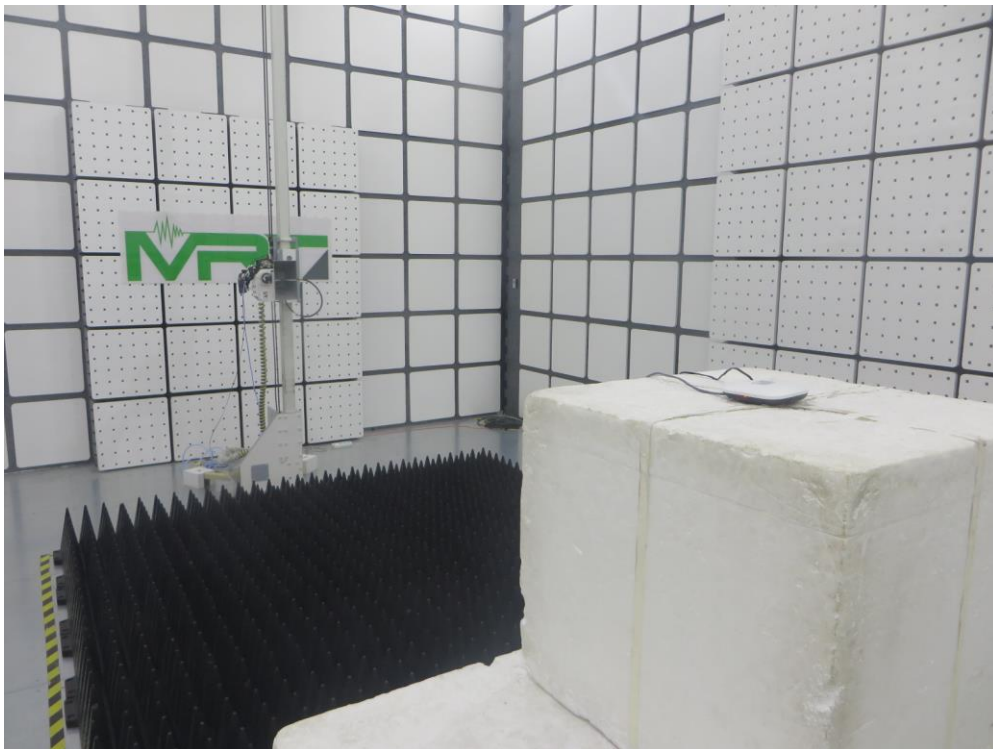

Description: Back View of Conducted Emission Test Setup - APIN0504

Description: Radiated Spurious Emission Test Setup for Below 1GHz  
(APIN0504 Antenna: AP-ANT-20W)

Description: Radiated Spurious Emission Test Setup for Above 1GHz  
(APIN0504 Antenna: AP-ANT-20W)

Description: Radiated Spurious Emission Test Setup for Below 1GHz  
(APIN0504 Antenna: AP-ANT-40)

Description: Radiated Spurious Emission Test Setup for Above 1GHz  
(APIN0504 Antenna: AP-ANT-40)

Description: Radiated Spurious Emission Test Setup for Below 1GHz  
(APIN0504 Antenna: AP-ANT-19)

Description: Radiated Spurious Emission Test Setup for Above 1GHz  
(APIN0504 Antenna: AP-ANT-19)

Description: Radiated Spurious Emission Test Setup for Below 1GHz  
(APIN0504 Antenna: AP-ANT-28)

Description: Radiated Spurious Emission Test Setup for Above 1GHz  
(APIN0504 Antenna: AP-ANT-28)

Description: Radiated Spurious Emission Test Setup for Below 1GHz  
(APIN0505)

Description: Radiated Spurious Emission Test Setup for Above 1GHz  
(APIN0505)

Description: DFS Radiated Test Setup Photo

Description: DFS Conducted Test Setup Photo