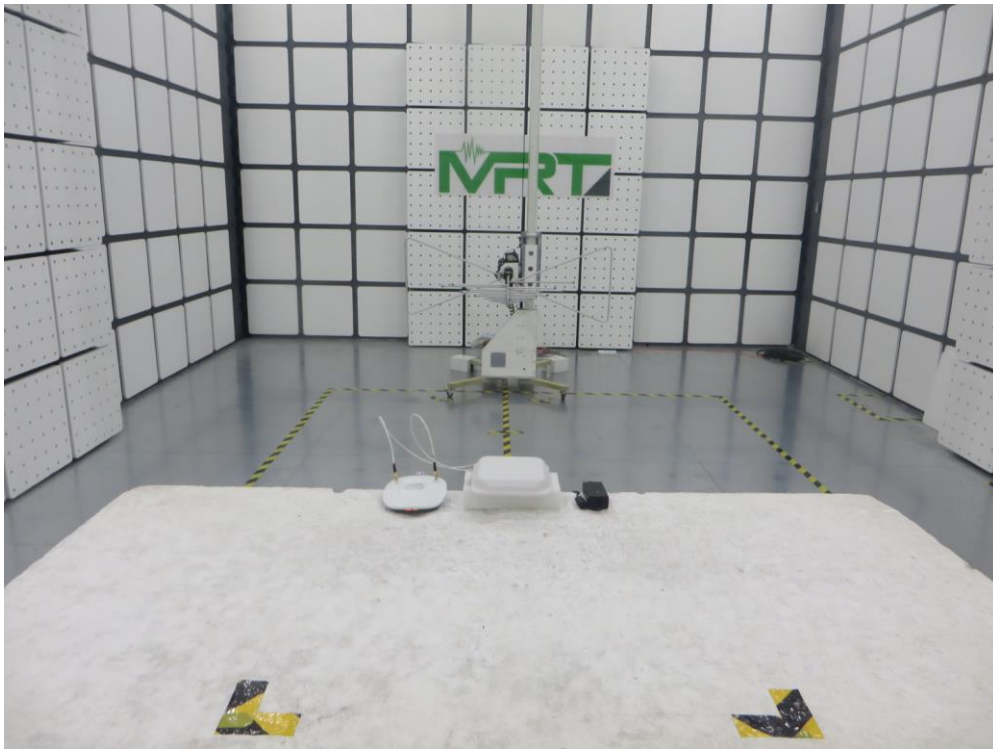

## RF Test Setup Photo

Description: Front View of Conducted Emission Test Setup - APIN0505

Description: Back View of Conducted Emission Test Setup - APIN0505

Description: Front View of Conducted Emission Test Setup - APIN0504

Description: Back View of Conducted Emission Test Setup - APIN0504

Description: Radiated Spurious Emission Test Setup for Below 1GHz  
(APIN0504 Antenna: AP-ANT-20W)

Description: Radiated Spurious Emission Test Setup for Above 1GHz  
(APIN0504 Antenna: AP-ANT-20W)

Description: Radiated Spurious Emission Test Setup for Below 1GHz  
(APIN0504 Antenna: AP-ANT-40)

Description: Radiated Spurious Emission Test Setup for Above 1GHz  
(APIN0504 Antenna: AP-ANT-40)

Description: Radiated Spurious Emission Test Setup for Below 1GHz  
(APIN0504 Antenna: AP-ANT-19)

Description: Radiated Spurious Emission Test Setup for Above 1GHz  
(APIN0504 Antenna: AP-ANT-19)

Description: Radiated Spurious Emission Test Setup for Below 1GHz  
(APIN0504 Antenna: AP-ANT-28)

Description: Radiated Spurious Emission Test Setup for Above 1GHz  
(APIN0504 Antenna: AP-ANT-28)