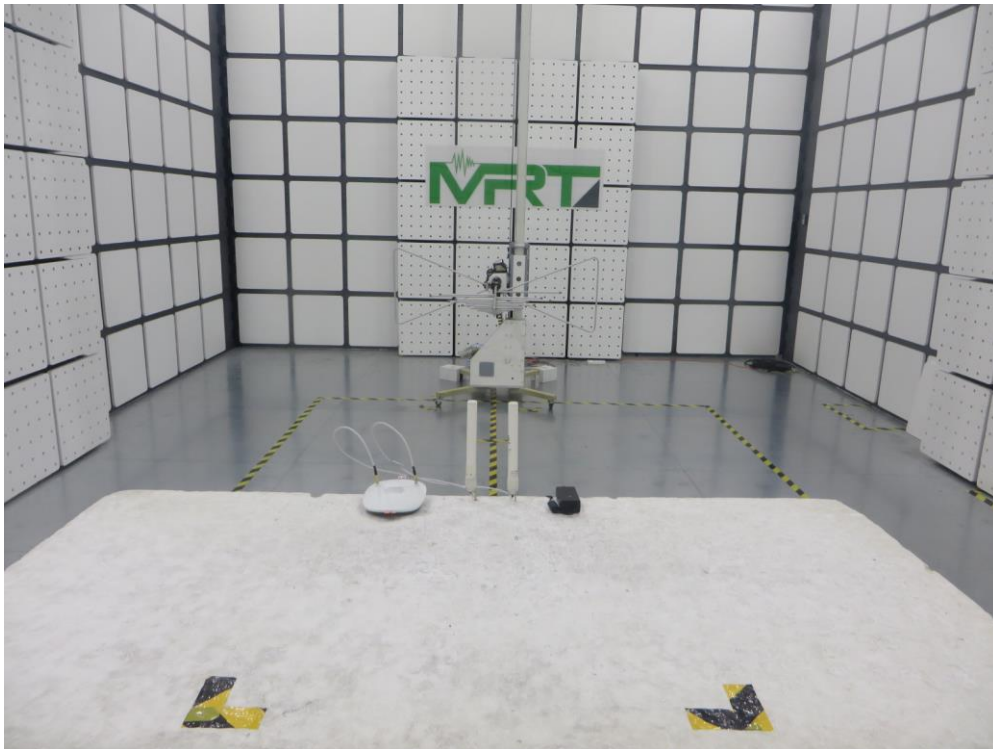

## RF Test Setup Photo

Description: Front View of Conducted Emission Test Setup - APIN0505

Description: Back View of Conducted Emission Test Setup - APIN0505

Description: Front View of Conducted Emission Test Setup - APIN0504

Description: Back View of Conducted Emission Test Setup - APIN0504

Description: Radiated Spurious Emission Test Setup for Below 1GHz  
(APIN0504 Antenna: AP-ANT-20W)

Description: Radiated Spurious Emission Test Setup for Above 1GHz  
(APIN0504 Antenna: AP-ANT-20W)

Description: Radiated Spurious Emission Test Setup for Below 1GHz  
(APIN0504 Antenna: AP-ANT-40)

Description: Radiated Spurious Emission Test Setup for Above 1GHz  
(APIN0504 Antenna: AP-ANT-40)

Description: Radiated Spurious Emission Test Setup for Below 1GHz  
(APIN0504 Antenna: AP-ANT-19)

Description: Radiated Spurious Emission Test Setup for Above 1GHz  
(APIN0504 Antenna: AP-ANT-19)

Description: Radiated Spurious Emission Test Setup for Below 1GHz  
(APIN0504 Antenna: AP-ANT-28)

Description: Radiated Spurious Emission Test Setup for Above 1GHz  
(APIN0504 Antenna: AP-ANT-28)