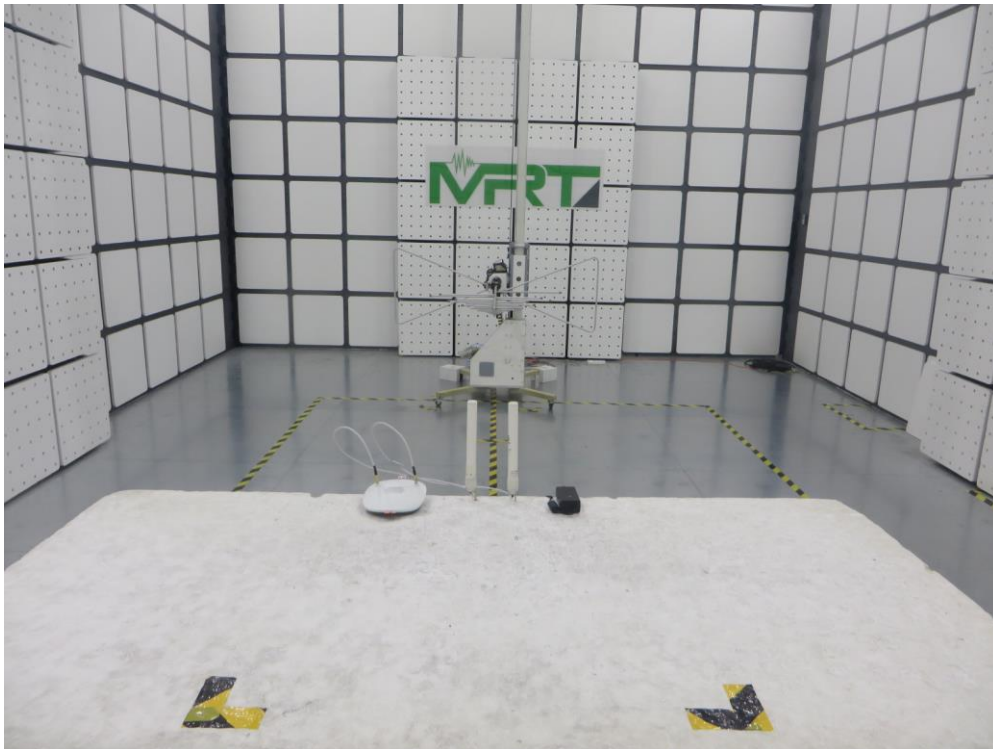

RF Test Setup Photo

Description: Front View of Conducted Emission Test Setup - APIN0505

Description: Back View of Conducted Emission Test Setup - APIN0505

Description: Front View of Conducted Emission Test Setup - APIN0504

Description: Back View of Conducted Emission Test Setup - APIN0504

Description: Radiated Spurious Emission Test Setup for Below 1GHz
(APIN0504 Antenna: AP-ANT-20W)

Description: Radiated Spurious Emission Test Setup for Above 1GHz
(APIN0504 Antenna: AP-ANT-20W)

Description: Radiated Spurious Emission Test Setup for Below 1GHz
(APIN0504 Antenna: AP-ANT-40)

Description: Radiated Spurious Emission Test Setup for Above 1GHz
(APIN0504 Antenna: AP-ANT-40)

Description: Radiated Spurious Emission Test Setup for Below 1GHz
(APIN0504 Antenna: AP-ANT-19)

Description: Radiated Spurious Emission Test Setup for Above 1GHz
(APIN0504 Antenna: AP-ANT-19)

Description: Radiated Spurious Emission Test Setup for Below 1GHz
(APIN0504 Antenna: AP-ANT-28)

Description: Radiated Spurious Emission Test Setup for Above 1GHz
(APIN0504 Antenna: AP-ANT-28)