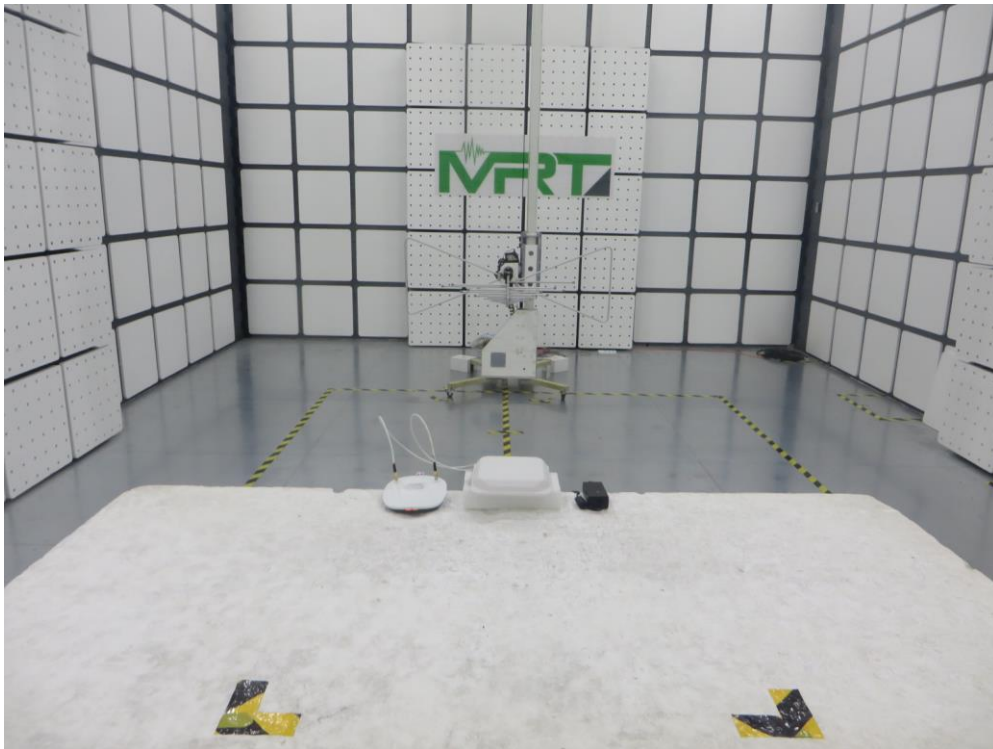

RF Test Setup Photo

Description: Front View of Conducted Emission Test Setup - APIN0505

Description: Back View of Conducted Emission Test Setup - APIN0505

Description: Front View of Conducted Emission Test Setup - APIN0504

Description: Back View of Conducted Emission Test Setup - APIN0504

Description: Radiated Spurious Emission Test Setup for Below 1GHz
(APIN0504 Antenna: AP-ANT-20W)

Description: Radiated Spurious Emission Test Setup for Above 1GHz
(APIN0504 Antenna: AP-ANT-20W)

Description: Radiated Spurious Emission Test Setup for Below 1GHz
(APIN0504 Antenna: AP-ANT-40)

Description: Radiated Spurious Emission Test Setup for Above 1GHz
(APIN0504 Antenna: AP-ANT-40)

Description: Radiated Spurious Emission Test Setup for Below 1GHz
(APIN0504 Antenna: AP-ANT-19)

Description: Radiated Spurious Emission Test Setup for Above 1GHz
(APIN0504 Antenna: AP-ANT-19)

Description: Radiated Spurious Emission Test Setup for Below 1GHz
(APIN0504 Antenna: AP-ANT-28)

Description: Radiated Spurious Emission Test Setup for Above 1GHz
(APIN0504 Antenna: AP-ANT-28)