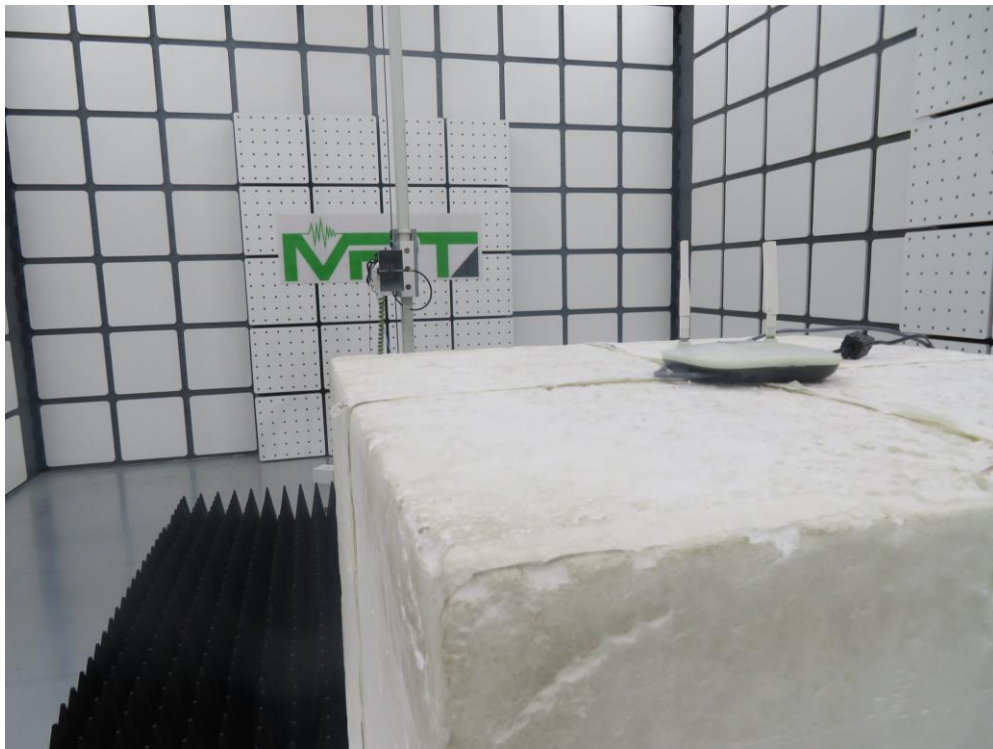

RF Test Setup Photo

Description: Front View of Conducted Emission Test Setup - APIN0505

Description: Back View of Conducted Emission Test Setup - APIN0505

Description: Front View of Conducted Emission Test Setup - APIN0504

Description: Back View of Conducted Emission Test Setup - APIN0504

Description: Radiated Spurious Emission Test Setup for Below 1GHz
(APIN0504 Antenna: AP-ANT-20W)

Description: Radiated Spurious Emission Test Setup for Above 1GHz
(APIN0504 Antenna: AP-ANT-20W)

Description: Radiated Spurious Emission Test Setup for Below 1GHz
(APIN0504 Antenna: AP-ANT-40)

Description: Radiated Spurious Emission Test Setup for Above 1GHz
(APIN0504 Antenna: AP-ANT-40)

Description: Radiated Spurious Emission Test Setup for Below 1GHz
(APIN0504 Antenna: AP-ANT-19)