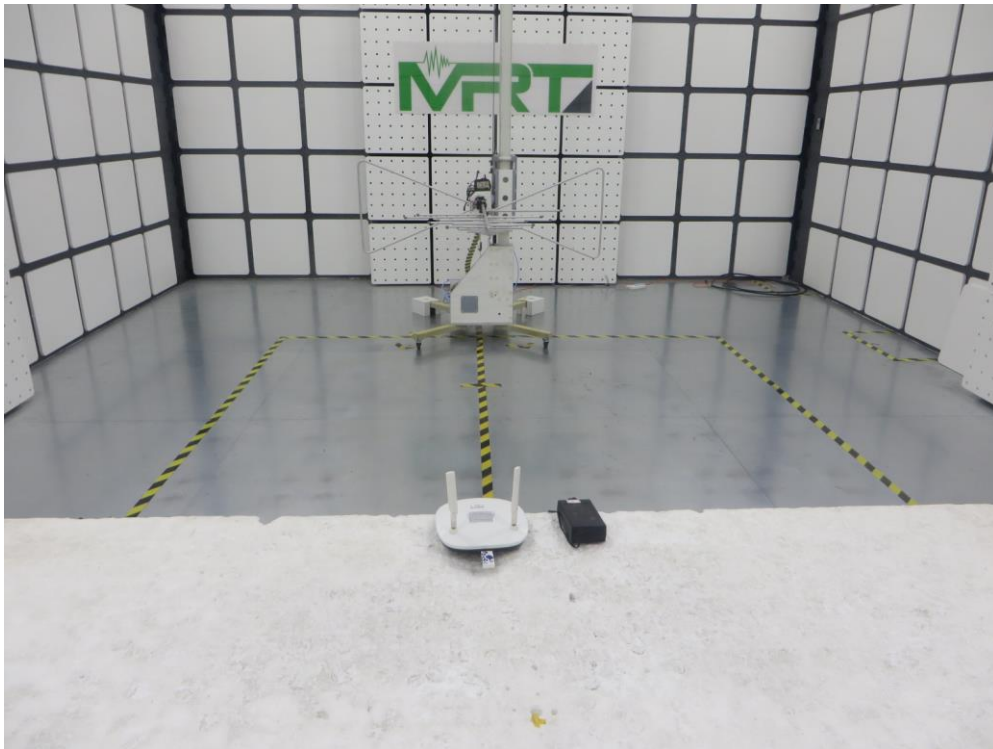

RF Test Setup Photo

Description: Front View of Conducted Emission Test Setup - APIN0505

Description: Back View of Conducted Emission Test Setup - APIN0505

Description: Front View of Conducted Emission Test Setup - APIN0504

Description: Back View of Conducted Emission Test Setup - APIN0504

Description: Radiated Spurious Emission Test Setup for Below 1GHz
(APIN0504 Antenna: AP-ANT-20W)

Description: Radiated Spurious Emission Test Setup for Above 1GHz
(APIN0504 Antenna: AP-ANT-20W)

Description: Radiated Spurious Emission Test Setup for Below 1GHz
(APIN0504 Antenna: AP-ANT-40)

Description: Radiated Spurious Emission Test Setup for Above 1GHz
(APIN0504 Antenna: AP-ANT-40)

Description: Radiated Spurious Emission Test Setup for Below 1GHz
(APIN0504 Antenna: AP-ANT-19)