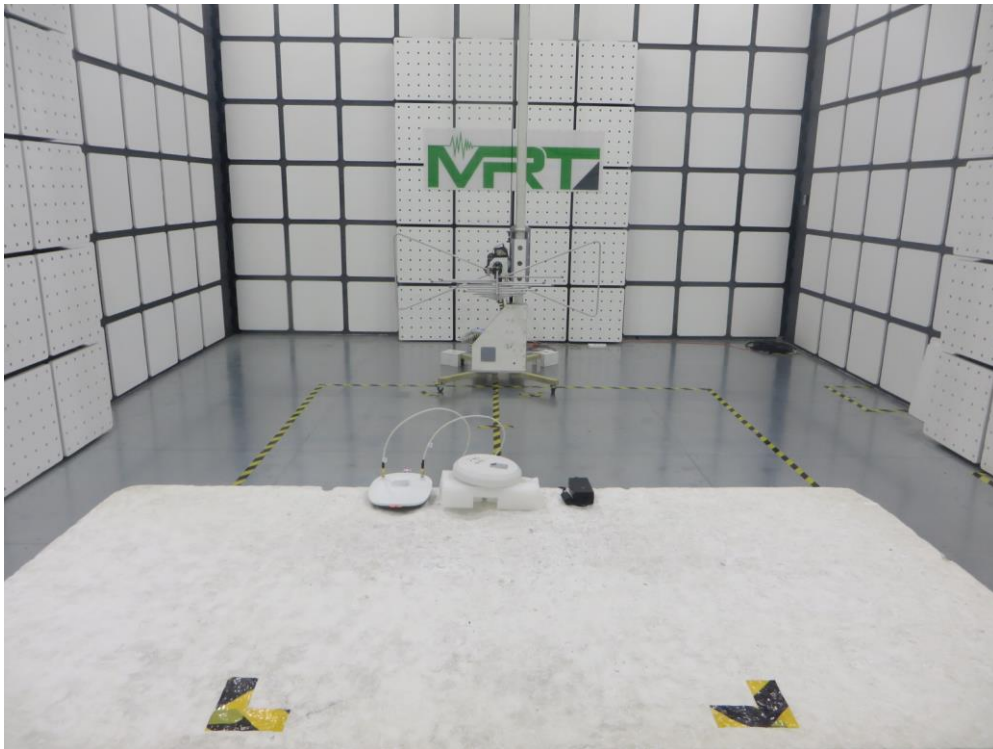

RF Test Setup Photo

Description: Front View of Conducted Emission Test Setup - APIN0505

Description: Back View of Conducted Emission Test Setup - APIN0505

Description: Front View of Conducted Emission Test Setup - APIN0504

Description: Back View of Conducted Emission Test Setup - APIN0504

Description: Radiated Spurious Emission Test Setup for Below 1GHz
(APIN0504 Antenna: AP-ANT-20W)

Description: Radiated Spurious Emission Test Setup for Above 1GHz
(APIN0504 Antenna: AP-ANT-20W)

Description: Radiated Spurious Emission Test Setup for Below 1GHz
(APIN0504 Antenna: AP-ANT-40)

Description: Radiated Spurious Emission Test Setup for Above 1GHz
(APIN0504 Antenna: AP-ANT-40)

Description: Radiated Spurious Emission Test Setup for Below 1GHz
(APIN0504 Antenna: AP-ANT-19)