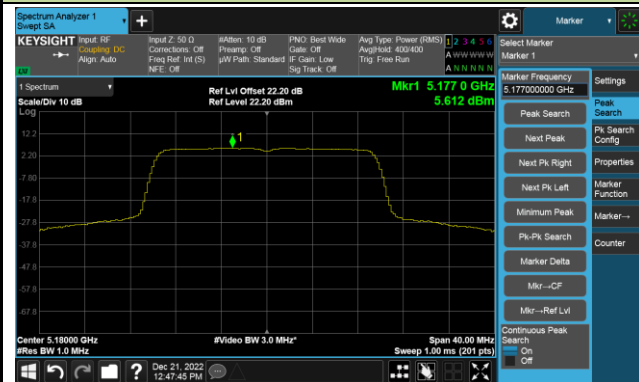

802.11ac-VHT40 Power Spectral Density- Ant 1

Channel 134 (5670MHz)

Channel 142(5710MHz)

Channel 151 (5755MHz)

Channel 159 (5795MHz)

802.11ac-VHT80 Power Spectral Density- Ant 1

Channel 42 (5210MHz)

Channel 58 (5290MHz)

Channel 106 (5530MHz)

Channel 122 (5610MHz)

Channel 138 (5690MHz)

Channel 155 (5775MHz)

802.11ax-HE20 Power Spectral Density- Ant 1

Channel 36 (5180MHz)

Channel 44 (5220MHz)

Channel 48 (5240MHz)

Channel 52 (5260MHz)

Channel 60 (5300MHz)

Channel 64 (5320MHz)

802.11ax-HE20 Power Spectral Density- Ant 1

Channel 100 (5500MHz)

Channel 116 (5580MHz)

Channel 140 (5700MHz)

Channel 144(5720MHz)