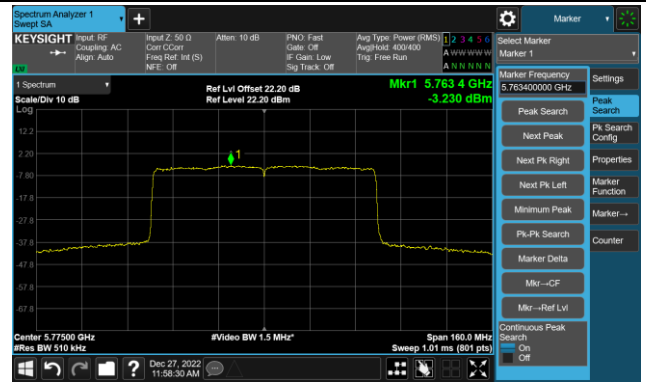

Channel 155 (5775MHz)