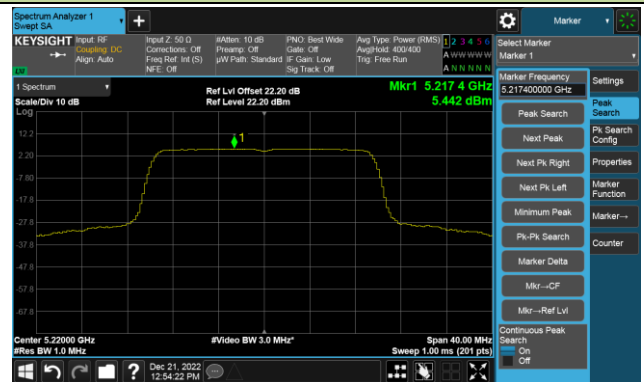

802.11ac-VHT40 Power Spectral Density- Ant 1

Channel 134 (5670MHz)

Channel 142(5710MHz)

Channel 151 (5755MHz)

Channel 159 (5795MHz)

802.11ac-VHT80 Power Spectral Density- Ant 1

Channel 42 (5210MHz)

Channel 58 (5290MHz)

Channel 106 (5530MHz)

Channel 122 (5610MHz)

Channel 138 (5690MHz)

Channel 155 (5775MHz)

802.11ax-HE20 Power Spectral Density- Ant 1

Channel 36 (5180MHz)

Channel 44 (5220MHz)

Channel 48 (5240MHz)

Channel 52 (5260MHz)

Channel 60 (5300MHz)

Channel 64 (5320MHz)

802.11ax-HE20 Power Spectral Density- Ant 1

Channel 100 (5500MHz)

Channel 116 (5580MHz)

Channel 140 (5700MHz)

Channel 144(5720MHz)