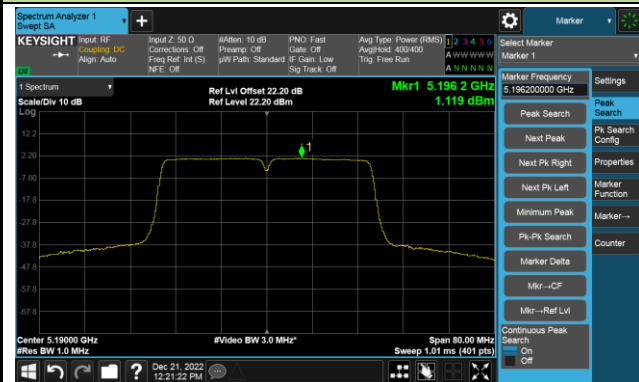

Channel 64 (5320MHz)

802.11ac-VHT20 Power Spectral Density- Ant 1

Channel 100 (5500MHz)

Channel 116 (5580MHz)

Channel 140 (5700MHz)

Channel 144(5720MHz)

Channel 149 (5745MHz)

Channel 157 (5785MHz)

Channel 165 (5825MHz)

802.11ac-VHT40 Power Spectral Density- Ant 1

Channel 38 (5190MHz)

Channel 46 (5230MHz)

Channel 54 (5270MHz)

Channel 62 (5310MHz)

Channel 102 (5510MHz)

Channel 110 (5550MHz)