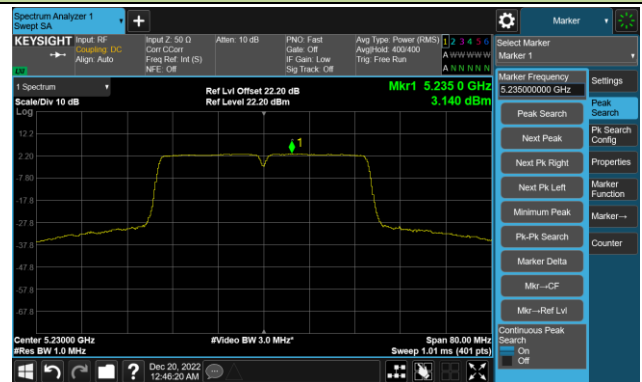

Channel 165 (5825MHz)

802.11ac-VHT40 Power Spectral Density- Ant 1

Channel 38 (5190MHz)

Channel 46 (5230MHz)

Channel 54 (5270MHz)

Channel 62 (5310MHz)

Channel 102 (5510MHz)

Channel 110 (5550MHz)

802.11ac-VHT40 Power Spectral Density- Ant 1

Channel 134 (5670MHz)

Channel 142(5710MHz)

Channel 151 (5755MHz)

Channel 159 (5795MHz)

802.11ac-VHT80 Power Spectral Density- Ant 1

Channel 42 (5210MHz)

Channel 58 (5290MHz)