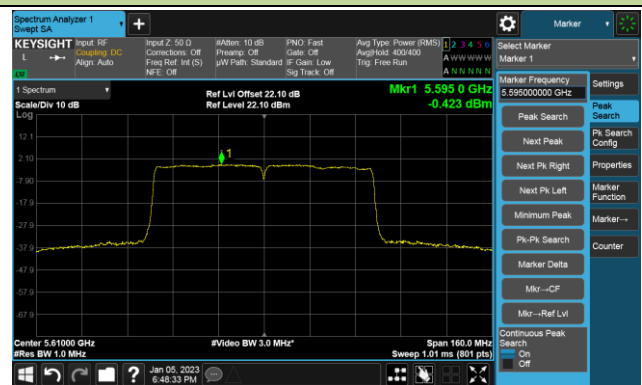

Channel 122 (5610MHz)