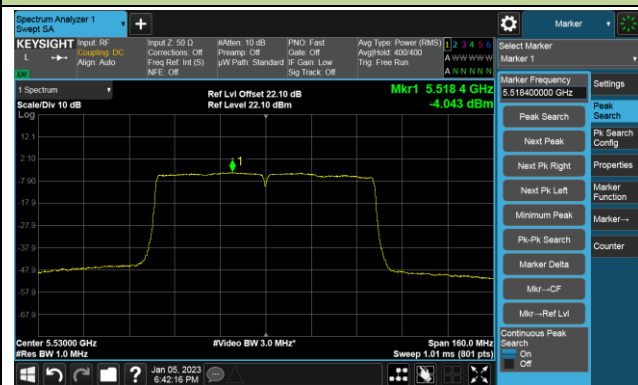

Channel 106 (5530MHz)