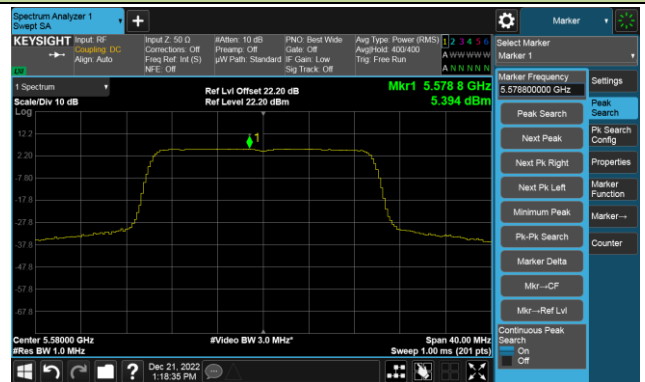

Channel 52 (5260MHz)

Channel 60 (5300MHz)

Channel 64 (5320MHz)

802.11ax-HE20 Power Spectral Density- Ant 1

Channel 100 (5500MHz)

Channel 116 (5580MHz)

Channel 140 (5700MHz)

Channel 144(5720MHz)