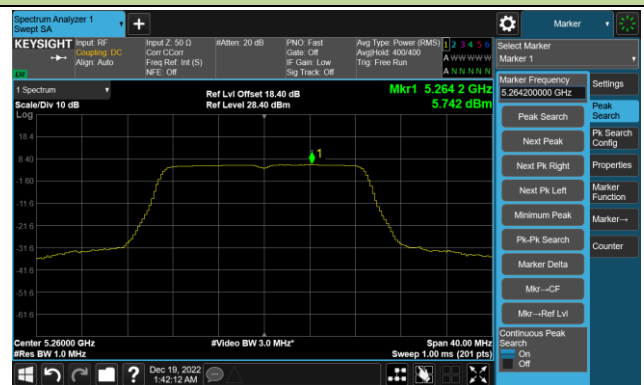

Channel 157 (5785MHz)

Channel 165 (5825MHz)

802.11ac-VHT20 Power Spectral Density- Ant 1

Channel 36 (5180MHz)

Channel 44 (5220MHz)

Channel 48 (5240MHz)

Channel 52 (5260MHz)

Channel 60 (5300MHz)

Channel 64 (5320MHz)

802.11ac-VHT20 Power Spectral Density- Ant 1

Channel 100 (5500MHz)

Channel 116 (5580MHz)

Channel 140 (5700MHz)

Channel 144(5720MHz)

Channel 149 (5745MHz)

Channel 157 (5785MHz)