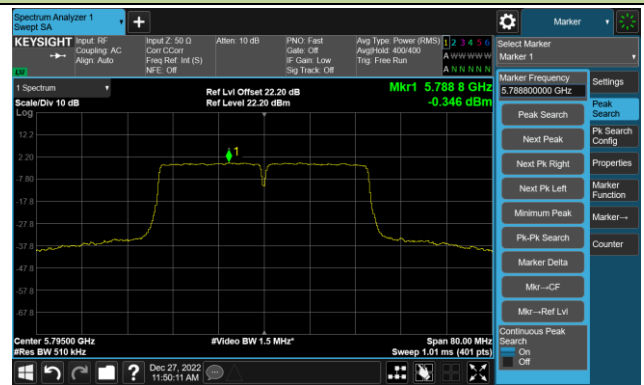

802.11ac-VHT40 Power Spectral Density- Ant 1

Channel 134 (5670MHz)

Channel 142(5710MHz)

Channel 151 (5755MHz)

Channel 159 (5795MHz)

802.11ac-VHT80 Power Spectral Density- Ant 1

Channel 42 (5210MHz)

Channel 58 (5290MHz)