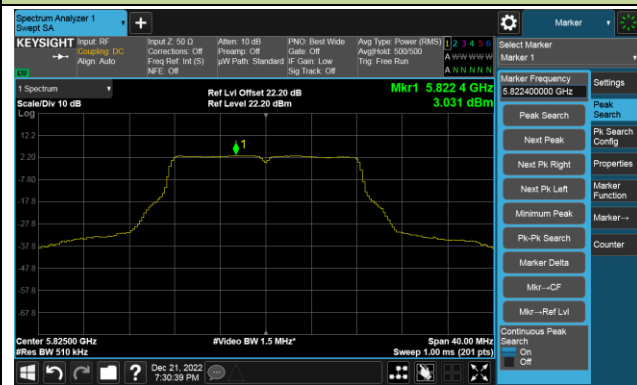

Channel 60 (5300MHz)

Channel 64 (5320MHz)

802.11a Power Spectral Density- Ant 1

Channel 100 (5500MHz)

Channel 116 (5580MHz)

Channel 140 (5700MHz)

Channel 144(5720MHz)

Channel 149 (5745MHz)

Channel 157 (5785MHz)

Channel 165 (5825MHz)

802.11ac-VHT20 Power Spectral Density- Ant 1

Channel 36 (5180MHz)

Channel 44 (5220MHz)

Channel 48 (5240MHz)

Channel 52 (5260MHz)

Channel 60 (5300MHz)