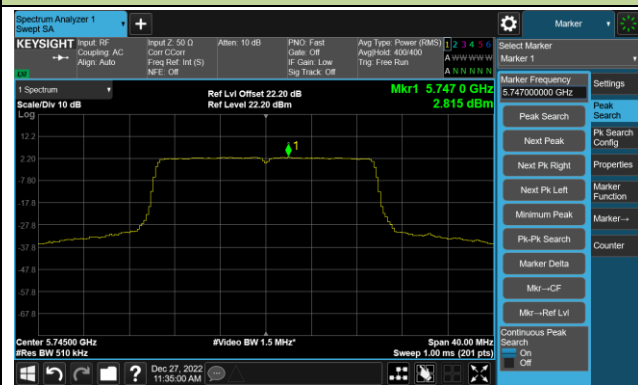

Channel 106 (5530MHz)

Channel 122 (5610MHz)

Channel 138 (5690MHz)

Channel 155 (5775MHz)

802.11ax-HE20 Power Spectral Density- Ant 1

Channel 36 (5180MHz)

Channel 44 (5220MHz)

Channel 48 (5240MHz)

Channel 52 (5260MHz)

Channel 60 (5300MHz)

Channel 64 (5320MHz)

802.11ax-HE20 Power Spectral Density- Ant 1

Channel 100 (5500MHz)

Channel 116 (5580MHz)

Channel 140 (5700MHz)

Channel 144(5720MHz)

Channel 149 (5745MHz)

Channel 157 (5785MHz)

Channel 165 (5825MHz)

802.11ax-HE40 Power Spectral Density- Ant 1

Channel 38 (5190MHz)

Channel 46 (5230MHz)

Channel 54 (5270MHz)

Channel 62 (5310MHz)