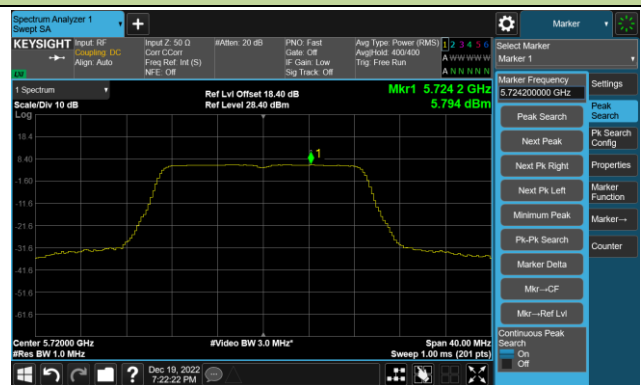

Channel 64 (5320MHz)

802.11ac-VHT20 Power Spectral Density- Ant 1

Channel 100 (5500MHz)

Channel 116 (5580MHz)

Channel 140 (5700MHz)

Channel 144(5720MHz)

Channel 149 (5745MHz)

Channel 157 (5785MHz)

Channel 165 (5825MHz)

802.11ac-VHT40 Power Spectral Density- Ant 1

Channel 38 (5190MHz)

Channel 46 (5230MHz)

Channel 54 (5270MHz)

Channel 62 (5310MHz)

Channel 102 (5510MHz)

Channel 110 (5550MHz)