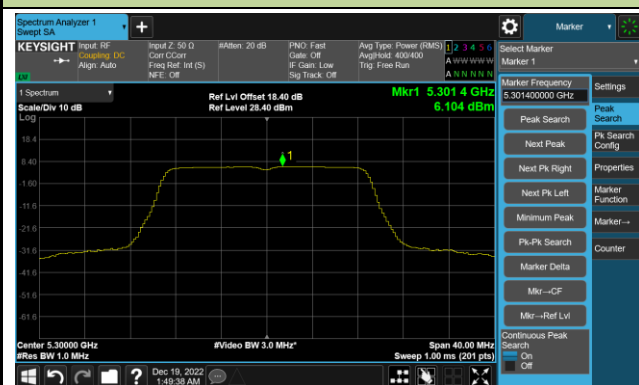

Channel 157 (5785MHz)

Channel 165 (5825MHz)

802.11ac-VHT20 Power Spectral Density- Ant 1

Channel 36 (5180MHz)

Channel 44 (5220MHz)

Channel 48 (5240MHz)

Channel 52 (5260MHz)

Channel 60 (5300MHz)

Channel 64 (5320MHz)

802.11ac-VHT20 Power Spectral Density- Ant 1

Channel 100 (5500MHz)

Channel 116 (5580MHz)

Channel 140 (5700MHz)

Channel 144(5720MHz)

Channel 149 (5745MHz)

Channel 157 (5785MHz)