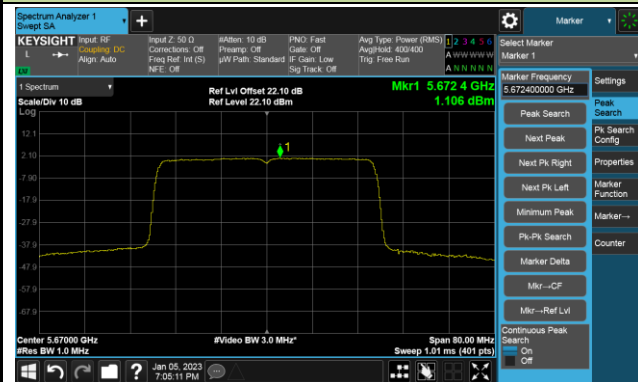

802.11ax-HE40 Power Spectral Density- Ant 0

Channel 38 (5190MHz)

Channel 46 (5230MHz)

Channel 54 (5270MHz)

Channel 62 (5310MHz)

Channel 102 (5510MHz)

Channel 110 (5550MHz)

802.11ax-HE40 Power Spectral Density- Ant 0

Channel 134 (5670MHz)

Channel 142(5710MHz)

Channel 151 (5755MHz)

Channel 159 (5795MHz)

802.11ax-HE80 Power Spectral Density- Ant 0

Channel 42 (5210MHz)

Channel 58 (5290MHz)

Channel 106 (5530MHz)