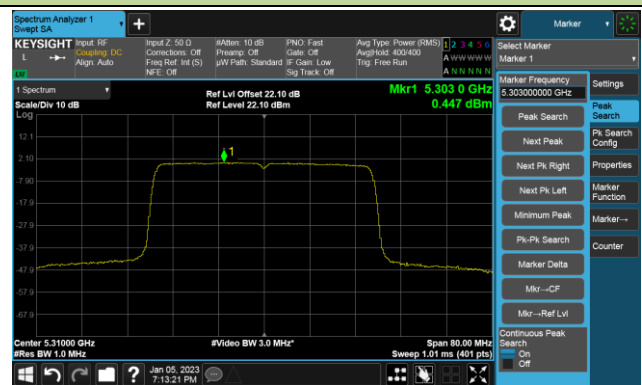

802.11ax-HE40 Power Spectral Density- Ant 0

Channel 38 (5190MHz)

Channel 46 (5230MHz)

Channel 54 (5270MHz)

Channel 62 (5310MHz)

Channel 102 (5510MHz)

Channel 110 (5550MHz)

802.11ax-HE40 Power Spectral Density- Ant 0

Channel 134 (5670MHz)

Channel 142(5710MHz)

Channel 151 (5755MHz)

Channel 159 (5795MHz)

802.11ax-HE80 Power Spectral Density- Ant 0

Channel 42 (5210MHz)

Channel 58 (5290MHz)

Channel 106 (5530MHz)