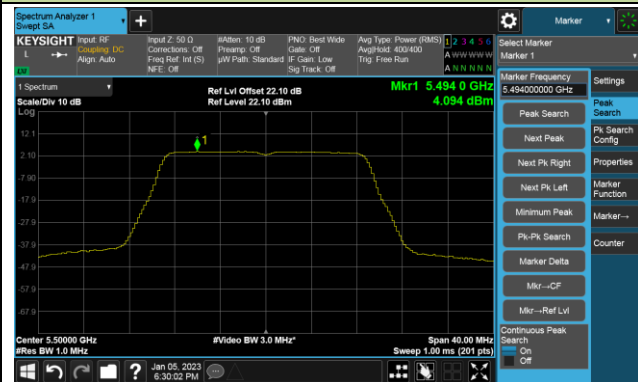

Channel 157 (5785MHz)

Channel 165 (5825MHz)

802.11ac-VHT20 Power Spectral Density- Ant 1

Channel 36 (5180MHz)

Channel 44 (5220MHz)

Channel 48 (5240MHz)

Channel 52 (5260MHz)

Channel 60 (5300MHz)

Channel 64 (5320MHz)

802.11ac-VHT20 Power Spectral Density- Ant 1

Channel 100 (5500MHz)

Channel 116 (5580MHz)

Channel 140 (5700MHz)

Channel 144(5720MHz)

Channel 149 (5745MHz)

Channel 157 (5785MHz)