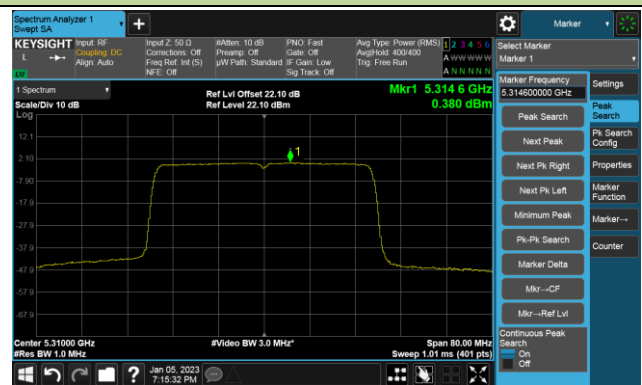

Channel 149 (5745MHz)

Channel 157 (5785MHz)

Channel 165 (5825MHz)

802.11ax-HE40 Power Spectral Density- Ant 1

Channel 38 (5190MHz)

Channel 46 (5230MHz)

Channel 54 (5270MHz)

Channel 62 (5310MHz)

Channel 102 (5510MHz)

Channel 110 (5550MHz)