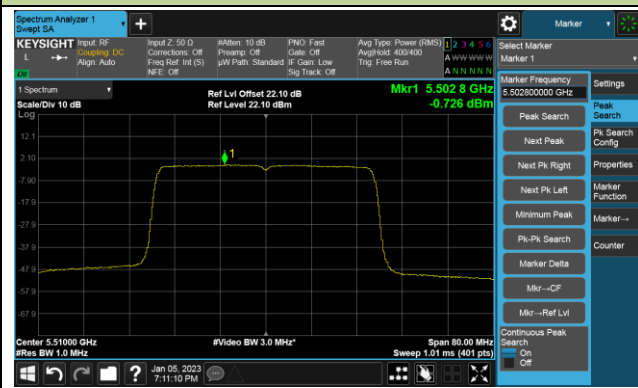

802.11ax-HE40 Power Spectral Density- Ant 0

Channel 38 (5190MHz)

Channel 46 (5230MHz)

Channel 54 (5270MHz)

Channel 62 (5310MHz)

Channel 102 (5510MHz)

Channel 110 (5550MHz)

802.11ax-HE40 Power Spectral Density- Ant 0

Channel 134 (5670MHz)

Channel 142(5710MHz)

Channel 151 (5755MHz)

Channel 159 (5795MHz)

802.11ax-HE80 Power Spectral Density- Ant 0

Channel 42 (5210MHz)

Channel 58 (5290MHz)

Channel 106 (5530MHz)