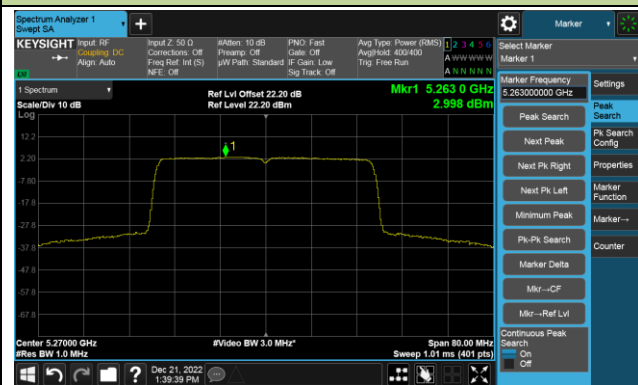

802.11ax-HE40 Power Spectral Density- Ant 0

Channel 38 (5190MHz)

Channel 46 (5230MHz)

Channel 54 (5270MHz)

Channel 62 (5310MHz)

Channel 102 (5510MHz)

Channel 110 (5550MHz)

802.11ax-HE40 Power Spectral Density- Ant 0

Channel 134 (5670MHz)

Channel 142(5710MHz)

Channel 151 (5755MHz)

Channel 159 (5795MHz)

802.11ax-HE80 Power Spectral Density- Ant 0

Channel 42 (5210MHz)

Channel 58 (5290MHz)

Channel 106 (5530MHz)