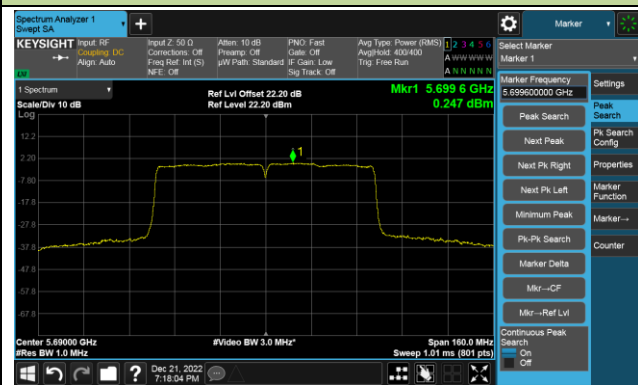

Channel 138 (5690MHz)