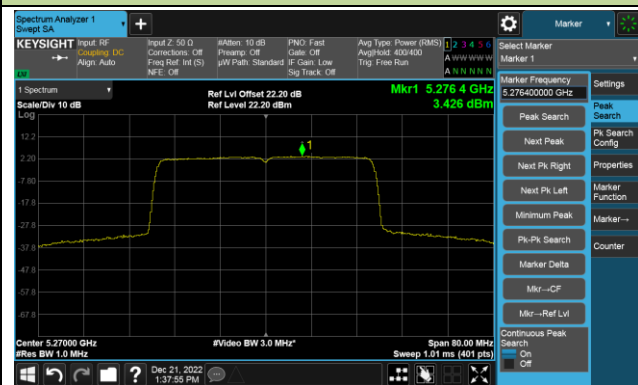

Channel 149 (5745MHz)

Channel 157 (5785MHz)

Channel 165 (5825MHz)

802.11ax-HE40 Power Spectral Density- Ant 1

Channel 38 (5190MHz)

Channel 46 (5230MHz)

Channel 54 (5270MHz)

Channel 62 (5310MHz)

Channel 102 (5510MHz)

Channel 110 (5550MHz)