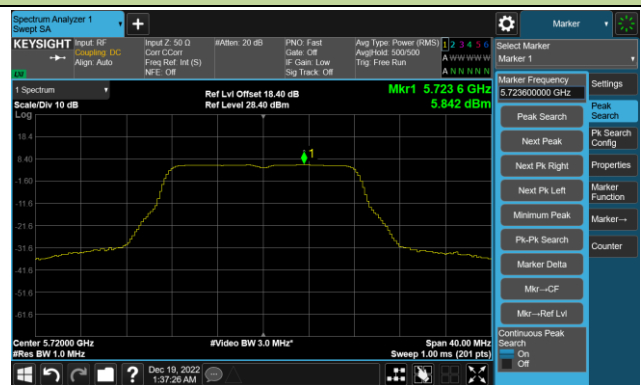

Channel 60 (5300MHz)

Channel 64 (5320MHz)

802.11a Power Spectral Density- Ant 1

Channel 100 (5500MHz)

Channel 116 (5580MHz)

Channel 140 (5700MHz)

Channel 144(5720MHz)

Channel 149 (5745MHz)

Channel 157 (5785MHz)

Channel 165 (5825MHz)

802.11ac-VHT20 Power Spectral Density- Ant 1

Channel 36 (5180MHz)

Channel 44 (5220MHz)

Channel 48 (5240MHz)

Channel 52 (5260MHz)

Channel 60 (5300MHz)