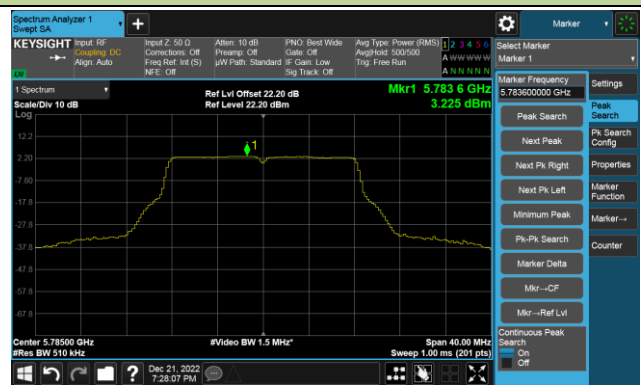

Channel 60 (5300MHz)

Channel 64 (5320MHz)

802.11a Power Spectral Density- Ant 1

Channel 100 (5500MHz)

Channel 116 (5580MHz)

Channel 140 (5700MHz)

Channel 144(5720MHz)

Channel 149 (5745MHz)

Channel 157 (5785MHz)

Channel 165 (5825MHz)

802.11ac-VHT20 Power Spectral Density- Ant 1

Channel 36 (5180MHz)

Channel 44 (5220MHz)

Channel 48 (5240MHz)

Channel 52 (5260MHz)

Channel 60 (5300MHz)