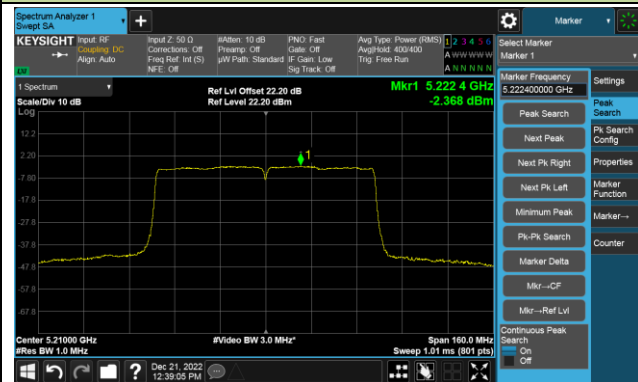

802.11ac-VHT40 Power Spectral Density- Ant 1

Channel 134 (5670MHz)

Channel 142(5710MHz)

Channel 151 (5755MHz)

Channel 159 (5795MHz)

802.11ac-VHT80 Power Spectral Density- Ant 1

Channel 42 (5210MHz)

Channel 58 (5290MHz)

Channel 106 (5530MHz)

Channel 122 (5610MHz)

Channel 138 (5690MHz)

Channel 155 (5775MHz)

802.11ax-HE20 Power Spectral Density- Ant 1

Channel 36 (5180MHz)

Channel 44 (5220MHz)

Channel 48 (5240MHz)