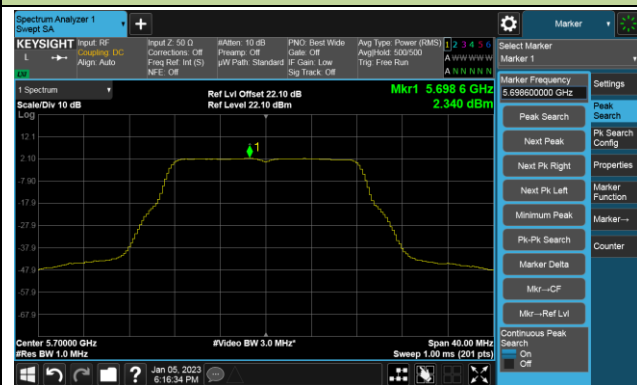

Channel 60 (5300MHz)

Channel 64 (5320MHz)

802.11a Power Spectral Density- Ant 1

Channel 100 (5500MHz)

Channel 116 (5580MHz)

Channel 140 (5700MHz)

Channel 144(5720MHz)

Channel 149 (5745MHz)

Channel 157 (5785MHz)

Channel 165 (5825MHz)

802.11ac-VHT20 Power Spectral Density- Ant 1

Channel 36 (5180MHz)

Channel 44 (5220MHz)

Channel 48 (5240MHz)

Channel 52 (5260MHz)

Channel 60 (5300MHz)