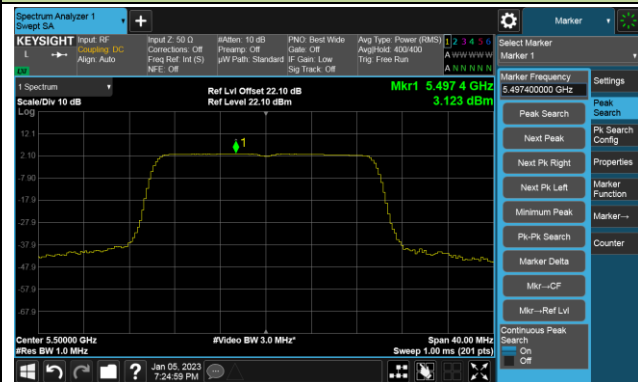

Channel 52 (5260MHz)

Channel 60 (5300MHz)

Channel 64 (5320MHz)

802.11ax-HE20 Power Spectral Density- Ant 1

Channel 100 (5500MHz)

Channel 116 (5580MHz)

Channel 140 (5700MHz)

Channel 144(5720MHz)