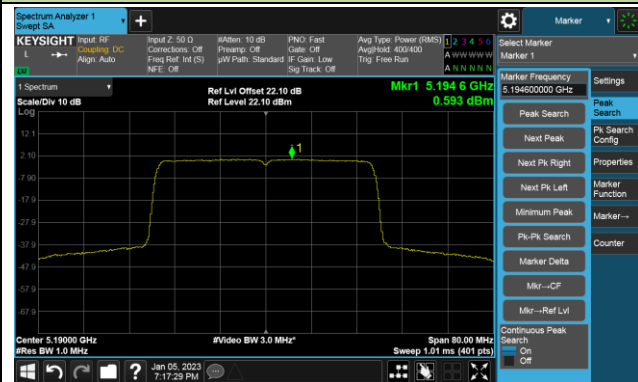

Channel 149 (5745MHz)

Channel 157 (5785MHz)

Channel 165 (5825MHz)

802.11ax-HE40 Power Spectral Density- Ant 1

Channel 38 (5190MHz)

Channel 46 (5230MHz)

Channel 54 (5270MHz)

Channel 62 (5310MHz)

Channel 102 (5510MHz)

Channel 110 (5550MHz)