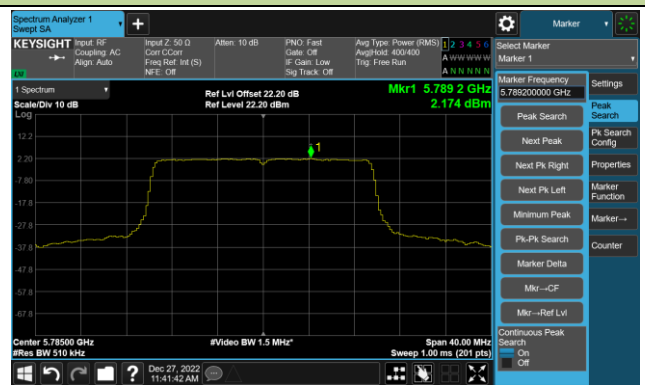

Channel 106 (5530MHz)

Channel 122 (5610MHz)

Channel 138 (5690MHz)

Channel 155 (5775MHz)

802.11ax-HE20 Power Spectral Density- Ant 1

Channel 36 (5180MHz)

Channel 44 (5220MHz)

Channel 48 (5240MHz)

Channel 52 (5260MHz)

Channel 60 (5300MHz)

Channel 64 (5320MHz)

802.11ax-HE20 Power Spectral Density- Ant 1

Channel 100 (5500MHz)

Channel 116 (5580MHz)

Channel 140 (5700MHz)

Channel 144(5720MHz)

Channel 149 (5745MHz)

Channel 157 (5785MHz)

Channel 165 (5825MHz)

802.11ax-HE40 Power Spectral Density- Ant 1

Channel 38 (5190MHz)

Channel 46 (5230MHz)

Channel 54 (5270MHz)

Channel 62 (5310MHz)