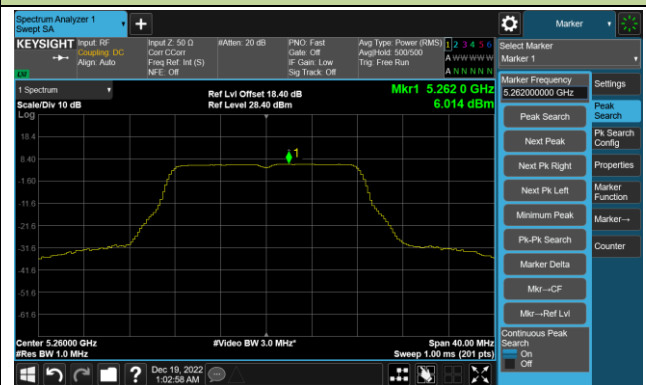

Channel 134 (5670MHz)

Channel 142(5710MHz)

Channel 151 (5755MHz)

Channel 159 (5795MHz)

802.11ax-HE80 Power Spectral Density- Ant 0

Channel 42 (5210MHz)

Channel 58 (5290MHz)

Channel 106 (5530MHz)

Channel 122 (5610MHz)

Channel 138 (5690MHz)

Channel 155 (5775MHz)

802.11a Power Spectral Density- Ant 1

Channel 36 (5180MHz)

Channel 44 (5220MHz)

Channel 48 (5240MHz)

Channel 52 (5260MHz)

Channel 60 (5300MHz)

Channel 64 (5320MHz)

802.11a Power Spectral Density- Ant 1

Channel 100 (5500MHz)

Channel 116 (5580MHz)

Channel 140 (5700MHz)

Channel 144(5720MHz)

Channel 149 (5745MHz)