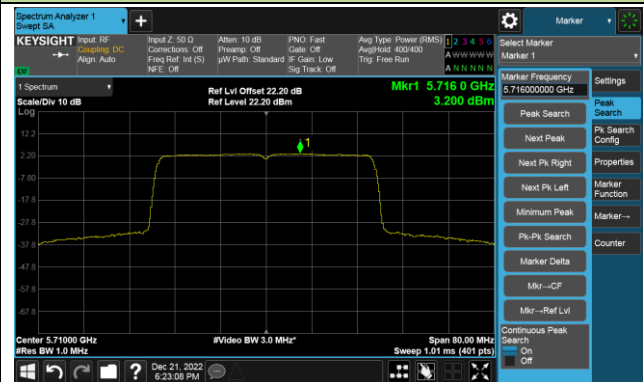

802.11ax-HE40 Power Spectral Density- Ant 0

Channel 38 (5190MHz)

Channel 46 (5230MHz)

Channel 54 (5270MHz)

Channel 62 (5310MHz)

Channel 102 (5510MHz)

Channel 110 (5550MHz)

802.11ax-HE40 Power Spectral Density- Ant 0

Channel 134 (5670MHz)

Channel 142(5710MHz)

Channel 151 (5755MHz)

Channel 159 (5795MHz)

802.11ax-HE80 Power Spectral Density- Ant 0

Channel 42 (5210MHz)

Channel 58 (5290MHz)

Channel 106 (5530MHz)