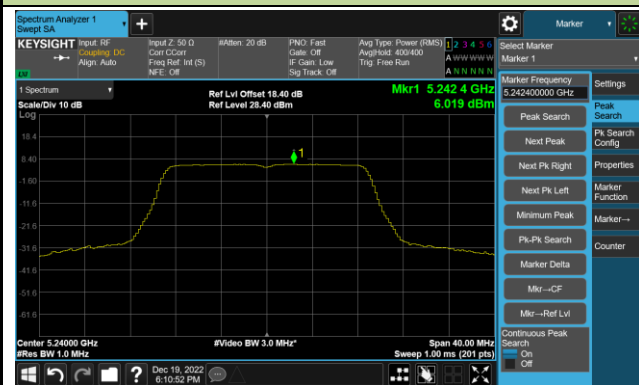

Channel 157 (5785MHz)

Channel 165 (5825MHz)

802.11ac-VHT20 Power Spectral Density- Ant 1

Channel 36 (5180MHz)

Channel 44 (5220MHz)

Channel 48 (5240MHz)

Channel 52 (5260MHz)

Channel 60 (5300MHz)

Channel 64 (5320MHz)

802.11ac-VHT20 Power Spectral Density- Ant 1

Channel 100 (5500MHz)

Channel 116 (5580MHz)

Channel 140 (5700MHz)

Channel 144(5720MHz)

Channel 149 (5745MHz)

Channel 157 (5785MHz)