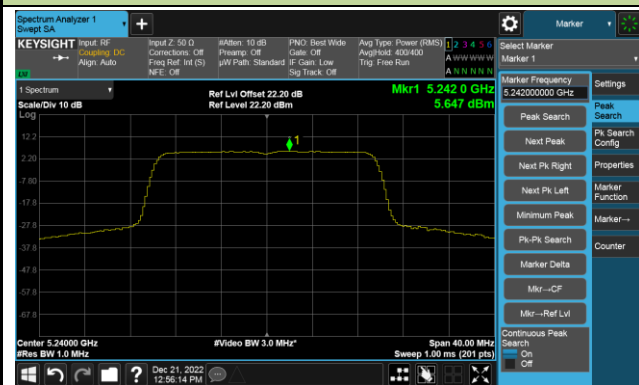

802.11ac-VHT40 Power Spectral Density- Ant 1

Channel 134 (5670MHz)

Channel 142(5710MHz)

Channel 151 (5755MHz)

Channel 159 (5795MHz)

802.11ac-VHT80 Power Spectral Density- Ant 1

Channel 42 (5210MHz)

Channel 58 (5290MHz)

Channel 106 (5530MHz)

Channel 122 (5610MHz)

Channel 138 (5690MHz)

Channel 155 (5775MHz)

802.11ax-HE20 Power Spectral Density- Ant 1

Channel 36 (5180MHz)

Channel 44 (5220MHz)

Channel 48 (5240MHz)