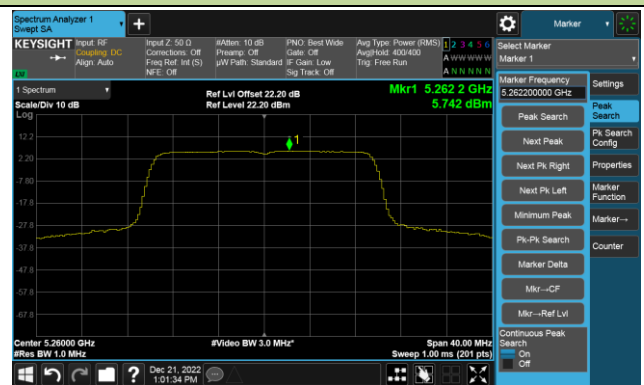

802.11ac-VHT40 Power Spectral Density- Ant 1

Channel 134 (5670MHz)

Channel 142(5710MHz)

Channel 151 (5755MHz)

Channel 159 (5795MHz)

802.11ac-VHT80 Power Spectral Density- Ant 1

Channel 42 (5210MHz)

Channel 58 (5290MHz)

Channel 106 (5530MHz)

Channel 122 (5610MHz)

Channel 138 (5690MHz)

Channel 155 (5775MHz)

802.11ax-HE20 Power Spectral Density- Ant 1

Channel 36 (5180MHz)

Channel 44 (5220MHz)

Channel 48 (5240MHz)

Channel 52 (5260MHz)

Channel 60 (5300MHz)

Channel 64 (5320MHz)

802.11ax-HE20 Power Spectral Density- Ant 1

Channel 100 (5500MHz)

Channel 116 (5580MHz)

Channel 140 (5700MHz)

Channel 144(5720MHz)