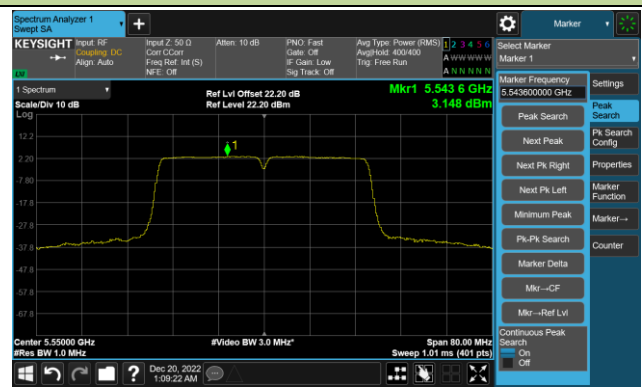

Channel 165 (5825MHz)

802.11ac-VHT40 Power Spectral Density- Ant 1

Channel 38 (5190MHz)

Channel 46 (5230MHz)

Channel 54 (5270MHz)

Channel 62 (5310MHz)

Channel 102 (5510MHz)

Channel 110 (5550MHz)

802.11ac-VHT40 Power Spectral Density- Ant 1

Channel 134 (5670MHz)

Channel 142(5710MHz)

Channel 151 (5755MHz)

Channel 159 (5795MHz)

802.11ac-VHT80 Power Spectral Density- Ant 1

Channel 42 (5210MHz)

Channel 58 (5290MHz)