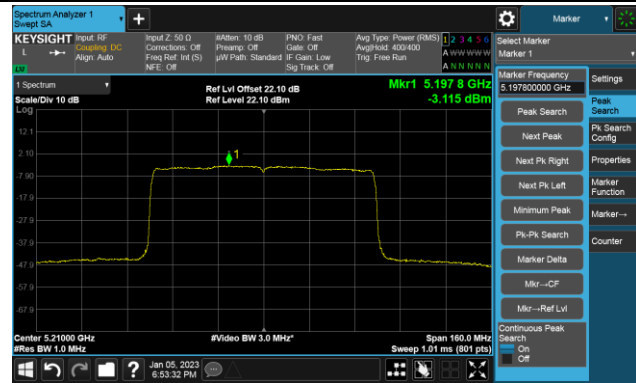

Channel 134 (5670MHz)

Channel 142(5710MHz)

Channel 151 (5755MHz)

Channel 159 (5795MHz)

802.11ax-HE80 Power Spectral Density- Ant 0

Channel 42 (5210MHz)

Channel 58 (5290MHz)

Channel 106 (5530MHz)