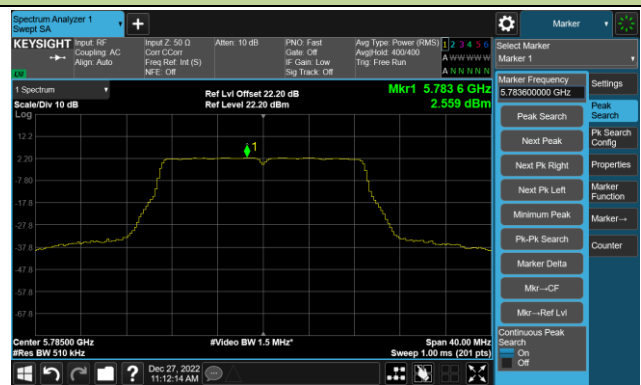

Channel 64 (5320MHz)

802.11ac-VHT20 Power Spectral Density- Ant 1

Channel 100 (5500MHz)

Channel 116 (5580MHz)

Channel 140 (5700MHz)

Channel 144(5720MHz)

Channel 149 (5745MHz)

Channel 157 (5785MHz)

Channel 165 (5825MHz)

802.11ac-VHT40 Power Spectral Density- Ant 1

Channel 38 (5190MHz)

Channel 46 (5230MHz)

Channel 54 (5270MHz)

Channel 62 (5310MHz)

Channel 102 (5510MHz)

Channel 110 (5550MHz)