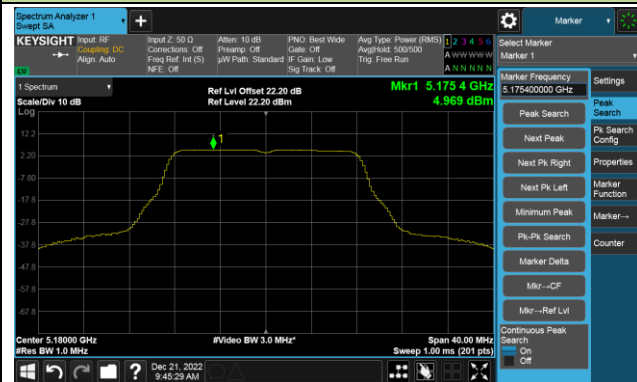

Channel 122 (5610MHz)

Channel 138 (5690MHz)

Channel 155 (5775MHz)

802.11a Power Spectral Density- Ant 1

Channel 36 (5180MHz)

Channel 44 (5220MHz)

Channel 48 (5240MHz)

Channel 52 (5260MHz)

Channel 60 (5300MHz)

Channel 64 (5320MHz)

802.11a Power Spectral Density- Ant 1

Channel 100 (5500MHz)

Channel 116 (5580MHz)

Channel 140 (5700MHz)

Channel 144(5720MHz)

Channel 149 (5745MHz)