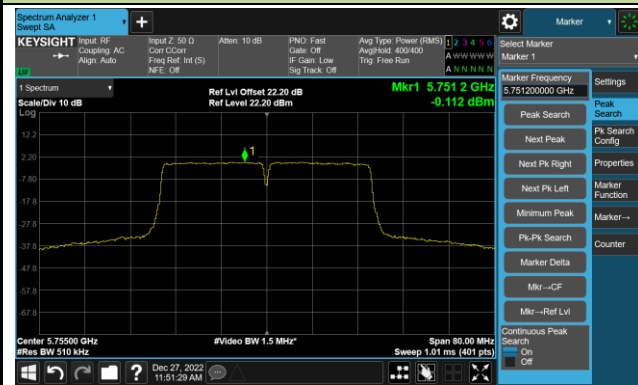

802.11ac-VHT40 Power Spectral Density- Ant 1

Channel 134 (5670MHz)

Channel 142(5710MHz)

Channel 151 (5755MHz)

Channel 159 (5795MHz)

802.11ac-VHT80 Power Spectral Density- Ant 1

Channel 42 (5210MHz)

Channel 58 (5290MHz)