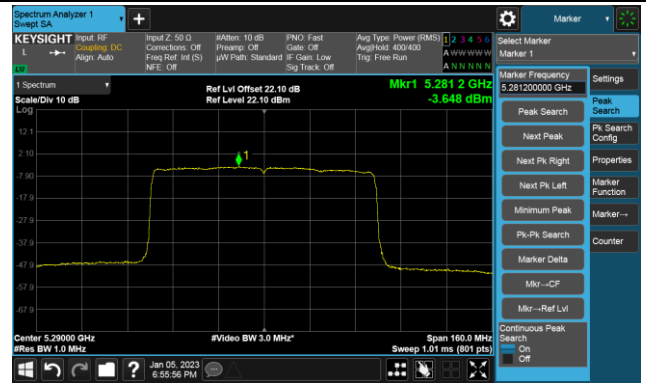

Channel 134 (5670MHz)

Channel 142(5710MHz)

Channel 151 (5755MHz)

Channel 159 (5795MHz)

802.11ax-HE80 Power Spectral Density- Ant 0

Channel 42 (5210MHz)

Channel 58 (5290MHz)

Channel 106 (5530MHz)