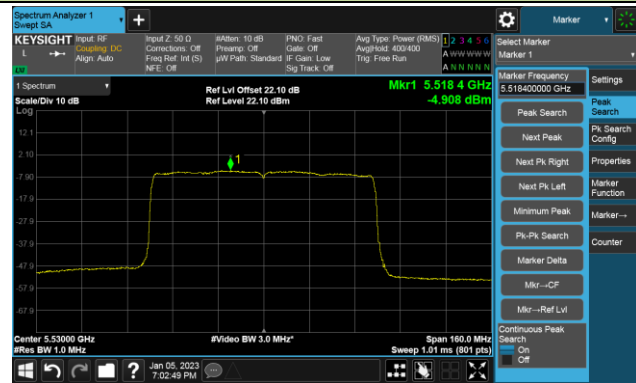

Channel 134 (5670MHz)

Channel 142(5710MHz)

Channel 151 (5755MHz)

Channel 159 (5795MHz)

802.11ax-HE80 Power Spectral Density- Ant 0

Channel 42 (5210MHz)

Channel 58 (5290MHz)

Channel 106 (5530MHz)

Channel 122 (5610MHz)

Channel 138 (5690MHz)

Channel 155 (5775MHz)

802.11a Power Spectral Density- Ant 1

Channel 36 (5180MHz)

Channel 44 (5220MHz)

Channel 48 (5240MHz)

Channel 52 (5260MHz)