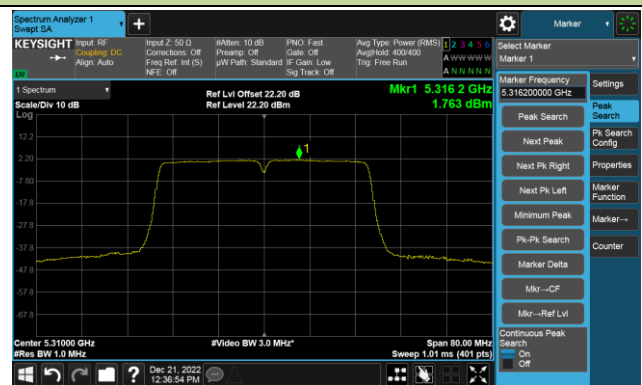

Channel 165 (5825MHz)

802.11ac-VHT40 Power Spectral Density- Ant 1

Channel 38 (5190MHz)

Channel 46 (5230MHz)

Channel 54 (5270MHz)

Channel 62 (5310MHz)

Channel 102 (5510MHz)

Channel 110 (5550MHz)

802.11ac-VHT40 Power Spectral Density- Ant 1

Channel 134 (5670MHz)

Channel 142(5710MHz)

Channel 151 (5755MHz)

Channel 159 (5795MHz)

802.11ac-VHT80 Power Spectral Density- Ant 1

Channel 42 (5210MHz)

Channel 58 (5290MHz)