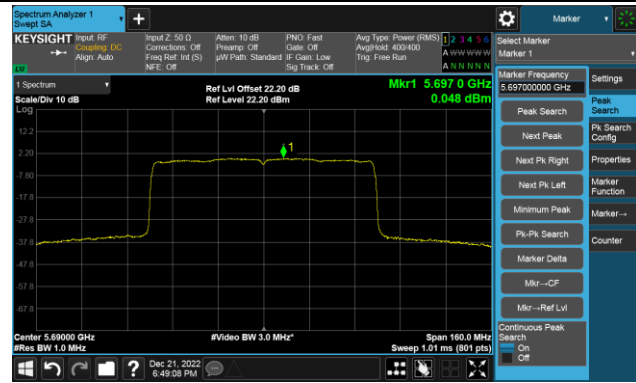

Channel 138 (5690MHz)