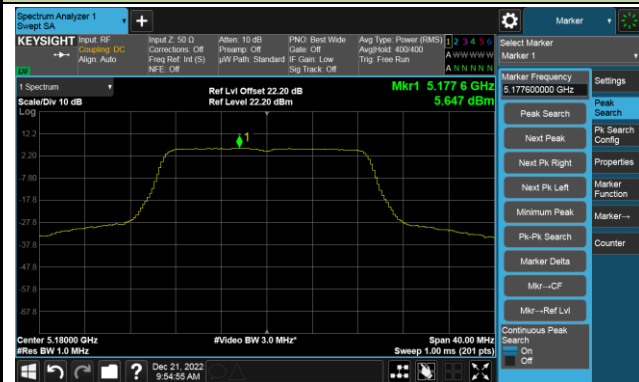

Channel 157 (5785MHz)

Channel 165 (5825MHz)

802.11ac-VHT20 Power Spectral Density- Ant 1

Channel 36 (5180MHz)

Channel 44 (5220MHz)

Channel 48 (5240MHz)

Channel 52 (5260MHz)

Channel 60 (5300MHz)

Channel 64 (5320MHz)

802.11ac-VHT20 Power Spectral Density- Ant 1

Channel 100 (5500MHz)

Channel 116 (5580MHz)

Channel 140 (5700MHz)

Channel 144(5720MHz)

Channel 149 (5745MHz)

Channel 157 (5785MHz)