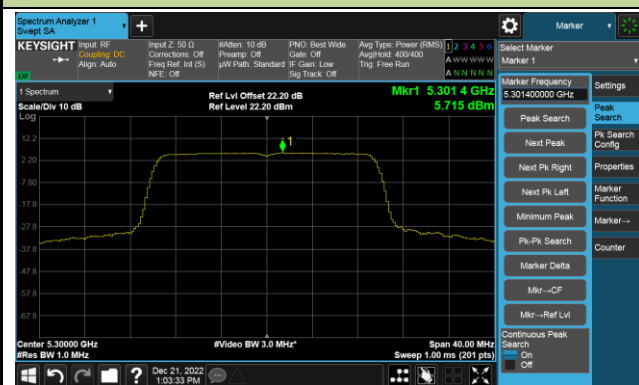

802.11ac-VHT40 Power Spectral Density- Ant 1

Channel 134 (5670MHz)

Channel 142(5710MHz)

Channel 151 (5755MHz)

Channel 159 (5795MHz)

802.11ac-VHT80 Power Spectral Density- Ant 1

Channel 42 (5210MHz)

Channel 58 (5290MHz)

Channel 106 (5530MHz)

Channel 122 (5610MHz)

Channel 138 (5690MHz)

Channel 155 (5775MHz)

802.11ax-HE20 Power Spectral Density- Ant 1

Channel 36 (5180MHz)

Channel 44 (5220MHz)

Channel 48 (5240MHz)

Channel 52 (5260MHz)

Channel 60 (5300MHz)

Channel 64 (5320MHz)

802.11ax-HE20 Power Spectral Density- Ant 1

Channel 100 (5500MHz)

Channel 116 (5580MHz)

Channel 140 (5700MHz)

Channel 144(5720MHz)