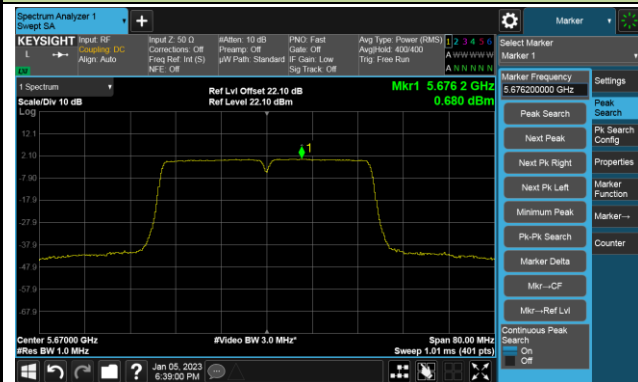

Channel 165 (5825MHz)

802.11ac-VHT40 Power Spectral Density- Ant 1

Channel 38 (5190MHz)

Channel 46 (5230MHz)

Channel 54 (5270MHz)

Channel 62 (5310MHz)

Channel 102 (5510MHz)

Channel 110 (5550MHz)

802.11ac-VHT40 Power Spectral Density- Ant 1

Channel 134 (5670MHz)

Channel 142(5710MHz)

Channel 151 (5755MHz)

Channel 159 (5795MHz)

802.11ac-VHT80 Power Spectral Density- Ant 1

Channel 42 (5210MHz)

Channel 58 (5290MHz)