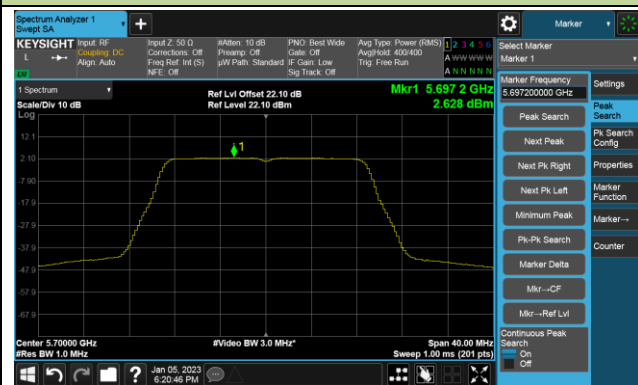

Channel 64 (5320MHz)

802.11ac-VHT20 Power Spectral Density- Ant 1

Channel 100 (5500MHz)

Channel 116 (5580MHz)

Channel 140 (5700MHz)

Channel 144(5720MHz)

Channel 149 (5745MHz)

Channel 157 (5785MHz)

Channel 165 (5825MHz)

802.11ac-VHT40 Power Spectral Density- Ant 1

Channel 38 (5190MHz)

Channel 46 (5230MHz)

Channel 54 (5270MHz)

Channel 62 (5310MHz)

Channel 102 (5510MHz)

Channel 110 (5550MHz)