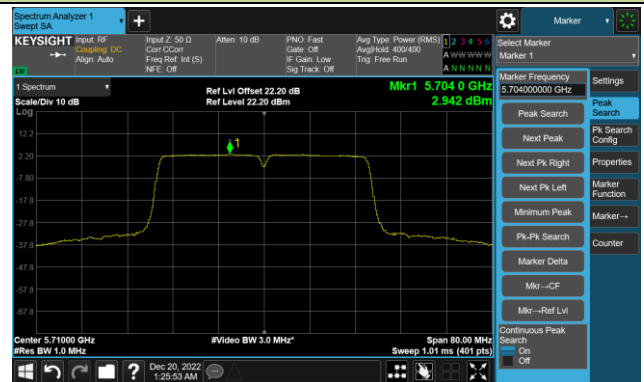

Channel 165 (5825MHz)

802.11ac-VHT40 Power Spectral Density- Ant 1

Channel 38 (5190MHz)

Channel 46 (5230MHz)

Channel 54 (5270MHz)

Channel 62 (5310MHz)

Channel 102 (5510MHz)

Channel 110 (5550MHz)

802.11ac-VHT40 Power Spectral Density- Ant 1

Channel 134 (5670MHz)

Channel 142(5710MHz)

Channel 151 (5755MHz)

Channel 159 (5795MHz)

802.11ac-VHT80 Power Spectral Density- Ant 1

Channel 42 (5210MHz)

Channel 58 (5290MHz)