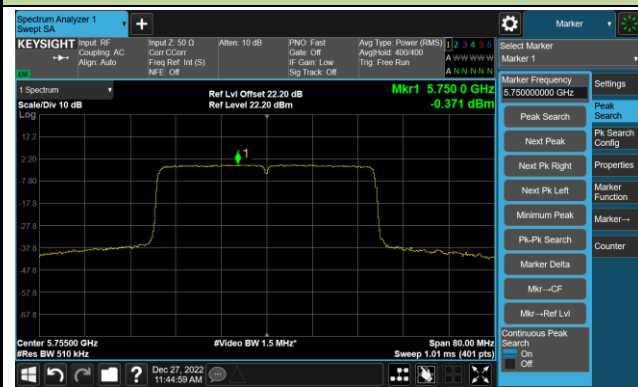

802.11ax-HE40 Power Spectral Density- Ant 0

Channel 38 (5190MHz)

Channel 46 (5230MHz)

Channel 54 (5270MHz)

Channel 62 (5310MHz)

Channel 102 (5510MHz)

Channel 110 (5550MHz)

802.11ax-HE40 Power Spectral Density- Ant 0

Channel 134 (5670MHz)

Channel 142(5710MHz)

Channel 151 (5755MHz)

Channel 159 (5795MHz)

802.11ax-HE80 Power Spectral Density- Ant 0

Channel 42 (5210MHz)

Channel 58 (5290MHz)

Channel 106 (5530MHz)