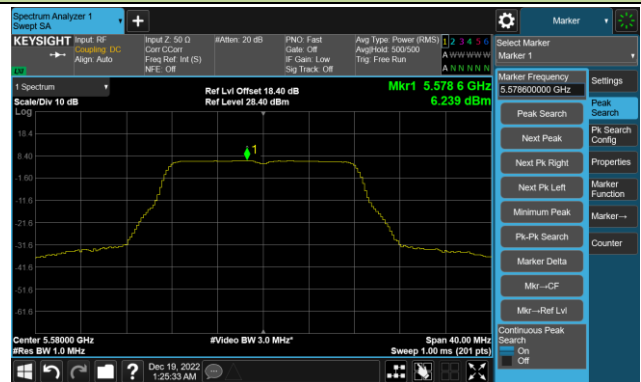

Channel 60 (5300MHz)

Channel 64 (5320MHz)

802.11a Power Spectral Density- Ant 1

Channel 100 (5500MHz)

Channel 116 (5580MHz)

Channel 140 (5700MHz)

Channel 144(5720MHz)

Channel 149 (5745MHz)

Channel 157 (5785MHz)

Channel 165 (5825MHz)

802.11ac-VHT20 Power Spectral Density- Ant 1

Channel 36 (5180MHz)

Channel 44 (5220MHz)

Channel 48 (5240MHz)

Channel 52 (5260MHz)

Channel 60 (5300MHz)