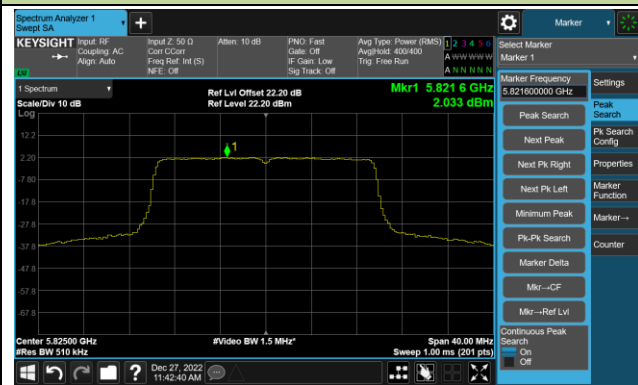

Channel 106 (5530MHz)

Channel 122 (5610MHz)

Channel 138 (5690MHz)

Channel 155 (5775MHz)

802.11ax-HE20 Power Spectral Density- Ant 1

Channel 36 (5180MHz)

Channel 44 (5220MHz)

Channel 48 (5240MHz)

Channel 52 (5260MHz)

Channel 60 (5300MHz)

Channel 64 (5320MHz)

802.11ax-HE20 Power Spectral Density- Ant 1

Channel 100 (5500MHz)

Channel 116 (5580MHz)

Channel 140 (5700MHz)

Channel 144(5720MHz)

Channel 149 (5745MHz)

Channel 157 (5785MHz)

Channel 165 (5825MHz)

802.11ax-HE40 Power Spectral Density- Ant 1

Channel 38 (5190MHz)

Channel 46 (5230MHz)

Channel 54 (5270MHz)

Channel 62 (5310MHz)