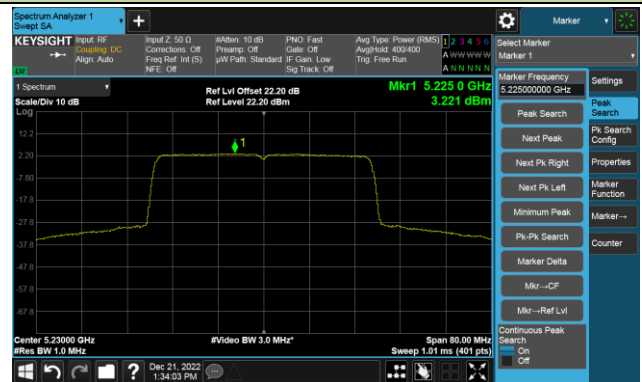

802.11ax-HE40 Power Spectral Density- Ant 0

Channel 38 (5190MHz)

Channel 46 (5230MHz)

Channel 54 (5270MHz)

Channel 62 (5310MHz)

Channel 102 (5510MHz)

Channel 110 (5550MHz)

802.11ax-HE40 Power Spectral Density- Ant 0

Channel 134 (5670MHz)

Channel 142(5710MHz)

Channel 151 (5755MHz)

Channel 159 (5795MHz)

802.11ax-HE80 Power Spectral Density- Ant 0

Channel 42 (5210MHz)

Channel 58 (5290MHz)

Channel 106 (5530MHz)