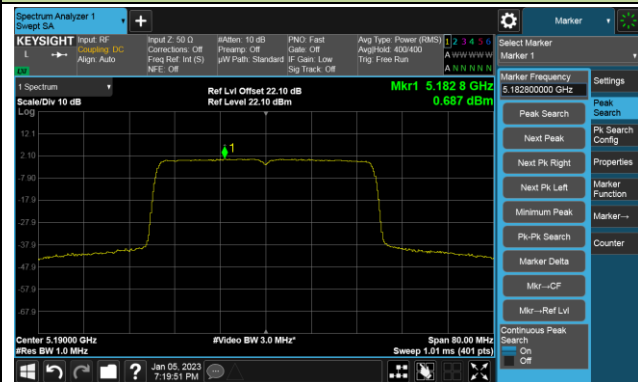

802.11ax-HE40 Power Spectral Density- Ant 0

Channel 38 (5190MHz)

Channel 46 (5230MHz)

Channel 54 (5270MHz)

Channel 62 (5310MHz)

Channel 102 (5510MHz)

Channel 110 (5550MHz)

802.11ax-HE40 Power Spectral Density- Ant 0

Channel 134 (5670MHz)

Channel 142(5710MHz)

Channel 151 (5755MHz)

Channel 159 (5795MHz)

802.11ax-HE80 Power Spectral Density- Ant 0

Channel 42 (5210MHz)

Channel 58 (5290MHz)

Channel 106 (5530MHz)