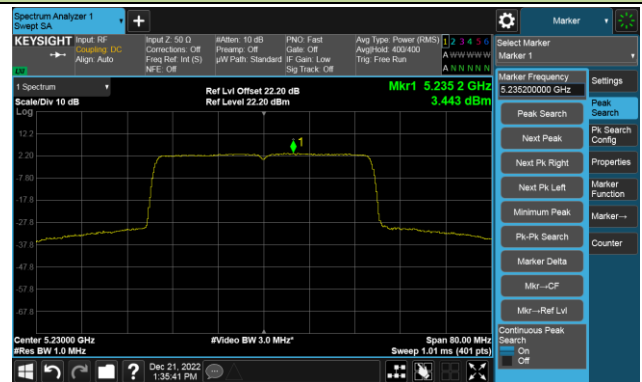

Channel 52 (5260MHz)

Channel 60 (5300MHz)

Channel 64 (5320MHz)

802.11ax-HE20 Power Spectral Density- Ant 1

Channel 100 (5500MHz)

Channel 116 (5580MHz)

Channel 140 (5700MHz)

Channel 144(5720MHz)

Channel 149 (5745MHz)

Channel 157 (5785MHz)

Channel 165 (5825MHz)

802.11ax-HE40 Power Spectral Density- Ant 1

Channel 38 (5190MHz)

Channel 46 (5230MHz)

Channel 54 (5270MHz)

Channel 62 (5310MHz)

Channel 102 (5510MHz)

Channel 110 (5550MHz)