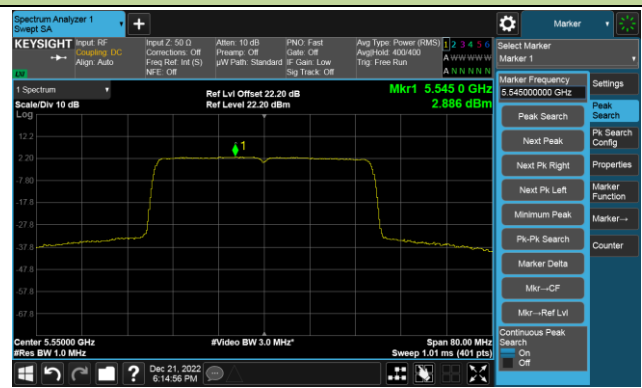

802.11ax-HE40 Power Spectral Density- Ant 0

Channel 38 (5190MHz)

Channel 46 (5230MHz)

Channel 54 (5270MHz)

Channel 62 (5310MHz)

Channel 102 (5510MHz)

Channel 110 (5550MHz)

802.11ax-HE40 Power Spectral Density- Ant 0

Channel 134 (5670MHz)

Channel 142(5710MHz)

Channel 151 (5755MHz)

Channel 159 (5795MHz)

802.11ax-HE80 Power Spectral Density- Ant 0

Channel 42 (5210MHz)

Channel 58 (5290MHz)

Channel 106 (5530MHz)