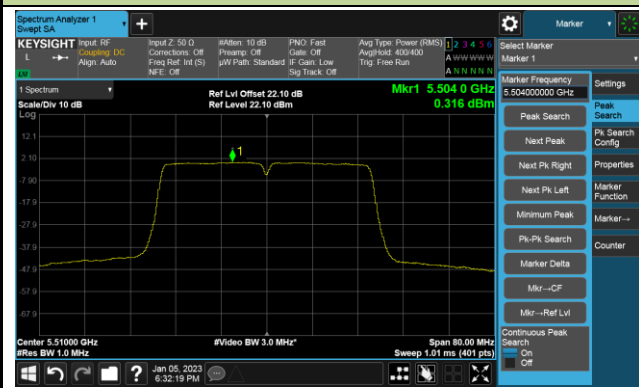

Channel 165 (5825MHz)

802.11ac-VHT40 Power Spectral Density- Ant 1

Channel 38 (5190MHz)

Channel 46 (5230MHz)

Channel 54 (5270MHz)

Channel 62 (5310MHz)

Channel 102 (5510MHz)

Channel 110 (5550MHz)

802.11ac-VHT40 Power Spectral Density- Ant 1

Channel 134 (5670MHz)

Channel 142(5710MHz)

Channel 151 (5755MHz)

Channel 159 (5795MHz)

802.11ac-VHT80 Power Spectral Density- Ant 1

Channel 42 (5210MHz)

Channel 58 (5290MHz)