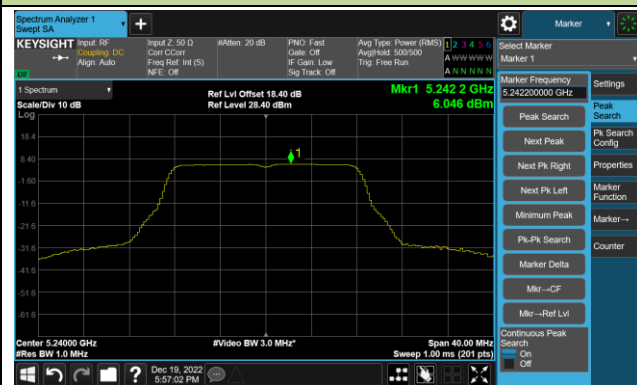

Channel 122 (5610MHz)

Channel 138 (5690MHz)

Channel 155 (5775MHz)

802.11a Power Spectral Density- Ant 1

Channel 36 (5180MHz)

Channel 44 (5220MHz)

Channel 48 (5240MHz)

Channel 52 (5260MHz)

Channel 60 (5300MHz)

Channel 64 (5320MHz)

802.11a Power Spectral Density- Ant 1

Channel 100 (5500MHz)

Channel 116 (5580MHz)

Channel 140 (5700MHz)

Channel 144(5720MHz)

Channel 149 (5745MHz)