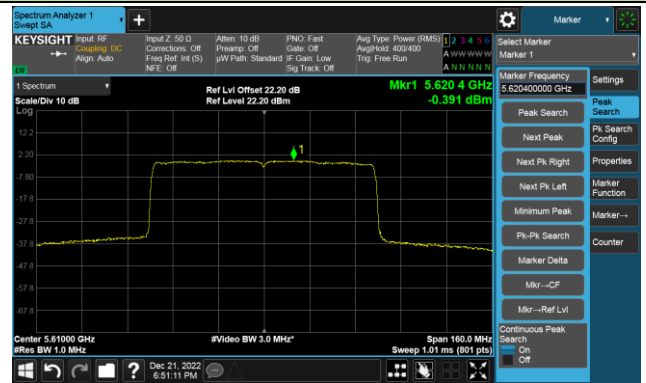

Channel 134 (5670MHz)

Channel 142(5710MHz)

Channel 151 (5755MHz)

Channel 159 (5795MHz)

802.11ax-HE80 Power Spectral Density- Ant 0

Channel 42 (5210MHz)

Channel 58 (5290MHz)

Channel 106 (5530MHz)

Channel 122 (5610MHz)

Channel 138 (5690MHz)

Channel 155 (5775MHz)

802.11a Power Spectral Density- Ant 1

Channel 36 (5180MHz)

Channel 44 (5220MHz)

Channel 48 (5240MHz)

Channel 52 (5260MHz)