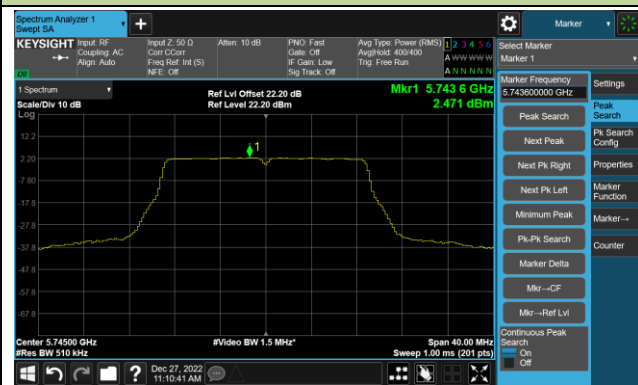

Channel 64 (5320MHz)

802.11ac-VHT20 Power Spectral Density- Ant 1

Channel 100 (5500MHz)

Channel 116 (5580MHz)

Channel 140 (5700MHz)

Channel 144(5720MHz)

Channel 149 (5745MHz)

Channel 157 (5785MHz)

Channel 165 (5825MHz)

802.11ac-VHT40 Power Spectral Density- Ant 1

Channel 38 (5190MHz)

Channel 46 (5230MHz)

Channel 54 (5270MHz)

Channel 62 (5310MHz)

Channel 102 (5510MHz)

Channel 110 (5550MHz)