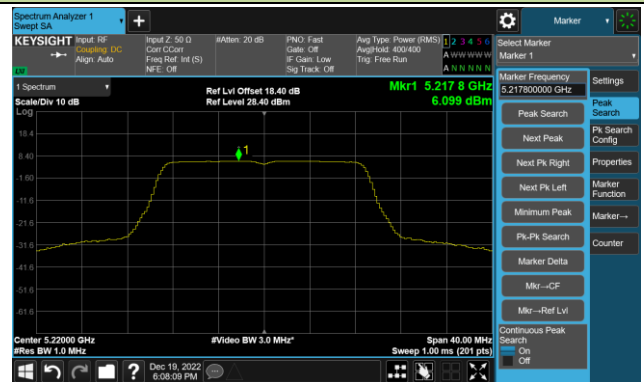

Channel 157 (5785MHz)

Channel 165 (5825MHz)

802.11ac-VHT20 Power Spectral Density- Ant 1

Channel 36 (5180MHz)

Channel 44 (5220MHz)

Channel 48 (5240MHz)

Channel 52 (5260MHz)

Channel 60 (5300MHz)

Channel 64 (5320MHz)

802.11ac-VHT20 Power Spectral Density- Ant 1

Channel 100 (5500MHz)

Channel 116 (5580MHz)

Channel 140 (5700MHz)

Channel 144(5720MHz)

Channel 149 (5745MHz)

Channel 157 (5785MHz)