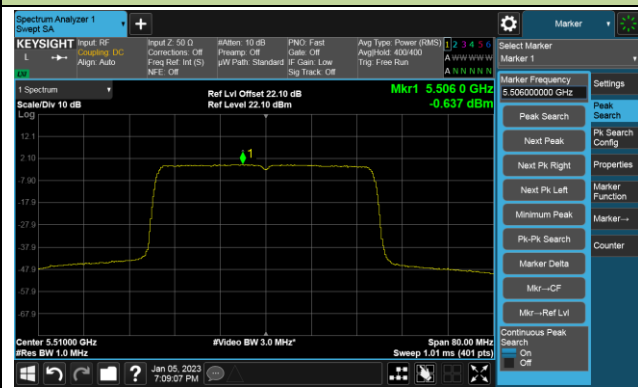

Channel 149 (5745MHz)

Channel 157 (5785MHz)

Channel 165 (5825MHz)

802.11ax-HE40 Power Spectral Density- Ant 1

Channel 38 (5190MHz)

Channel 46 (5230MHz)

Channel 54 (5270MHz)

Channel 62 (5310MHz)

Channel 102 (5510MHz)

Channel 110 (5550MHz)