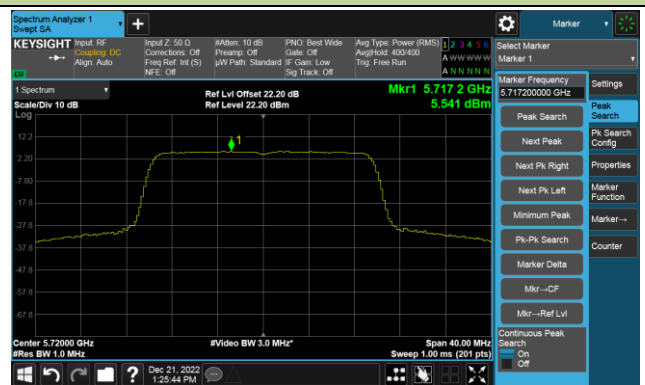

Channel 106 (5530MHz)

Channel 122 (5610MHz)

Channel 138 (5690MHz)

Channel 155 (5775MHz)

802.11ax-HE20 Power Spectral Density- Ant 1

Channel 36 (5180MHz)

Channel 44 (5220MHz)

Channel 48 (5240MHz)

Channel 52 (5260MHz)

Channel 60 (5300MHz)

Channel 64 (5320MHz)

802.11ax-HE20 Power Spectral Density- Ant 1

Channel 100 (5500MHz)

Channel 116 (5580MHz)

Channel 140 (5700MHz)

Channel 144(5720MHz)

Channel 149 (5745MHz)

Channel 157 (5785MHz)

Channel 165 (5825MHz)

802.11ax-HE40 Power Spectral Density- Ant 1

Channel 38 (5190MHz)

Channel 46 (5230MHz)

Channel 54 (5270MHz)

Channel 62 (5310MHz)