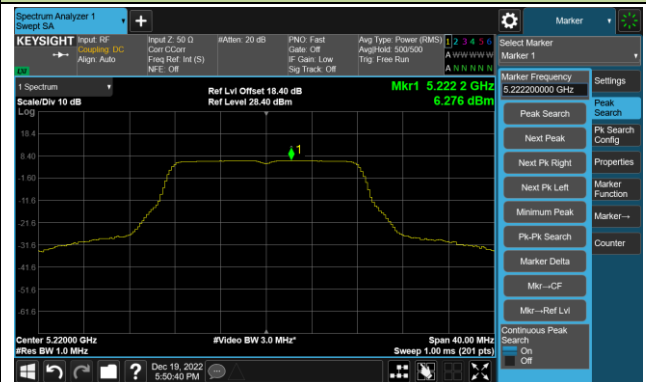

Channel 134 (5670MHz)

Channel 142(5710MHz)

Channel 151 (5755MHz)

Channel 159 (5795MHz)

802.11ax-HE80 Power Spectral Density- Ant 0

Channel 42 (5210MHz)

Channel 58 (5290MHz)

Channel 106 (5530MHz)

Channel 122 (5610MHz)

Channel 138 (5690MHz)

Channel 155 (5775MHz)

802.11a Power Spectral Density- Ant 1

Channel 36 (5180MHz)

Channel 44 (5220MHz)

Channel 48 (5240MHz)

Channel 52 (5260MHz)

Channel 60 (5300MHz)

Channel 64 (5320MHz)

802.11a Power Spectral Density- Ant 1

Channel 100 (5500MHz)

Channel 116 (5580MHz)

Channel 140 (5700MHz)

Channel 144(5720MHz)

Channel 149 (5745MHz)