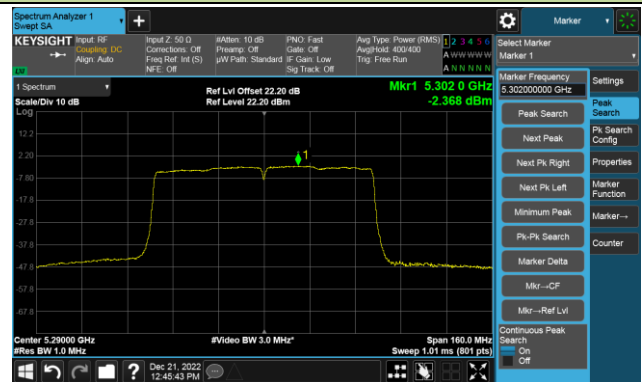

802.11ac-VHT40 Power Spectral Density- Ant 1

Channel 134 (5670MHz)

Channel 142(5710MHz)

Channel 151 (5755MHz)

Channel 159 (5795MHz)

802.11ac-VHT80 Power Spectral Density- Ant 1

Channel 42 (5210MHz)

Channel 58 (5290MHz)

Channel 106 (5530MHz)

Channel 122 (5610MHz)

Channel 138 (5690MHz)

Channel 155 (5775MHz)

802.11ax-HE20 Power Spectral Density- Ant 1

Channel 36 (5180MHz)

Channel 44 (5220MHz)

Channel 48 (5240MHz)