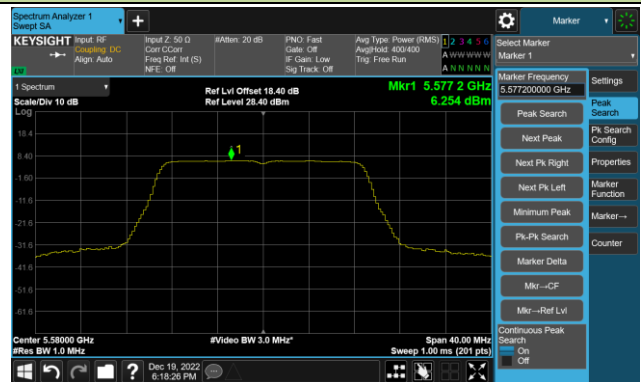

Channel 64 (5320MHz)

802.11ac-VHT20 Power Spectral Density- Ant 1

Channel 100 (5500MHz)

Channel 116 (5580MHz)

Channel 140 (5700MHz)

Channel 144(5720MHz)

Channel 149 (5745MHz)

Channel 157 (5785MHz)

Channel 165 (5825MHz)

802.11ac-VHT40 Power Spectral Density- Ant 1

Channel 38 (5190MHz)

Channel 46 (5230MHz)

Channel 54 (5270MHz)

Channel 62 (5310MHz)

Channel 102 (5510MHz)

Channel 110 (5550MHz)