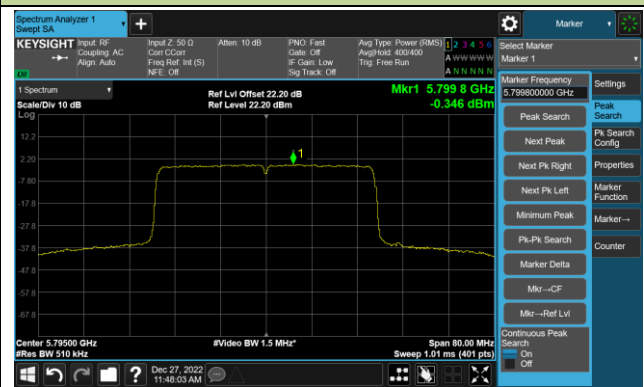

Channel 134 (5670MHz)

Channel 142(5710MHz)

Channel 151 (5755MHz)

Channel 159 (5795MHz)

802.11ax-HE80 Power Spectral Density- Ant 0

Channel 42 (5210MHz)

Channel 58 (5290MHz)

Channel 106 (5530MHz)

Channel 122 (5610MHz)

Channel 138 (5690MHz)

Channel 155 (5775MHz)

802.11a Power Spectral Density- Ant 1

Channel 36 (5180MHz)

Channel 44 (5220MHz)

Channel 48 (5240MHz)

Channel 52 (5260MHz)