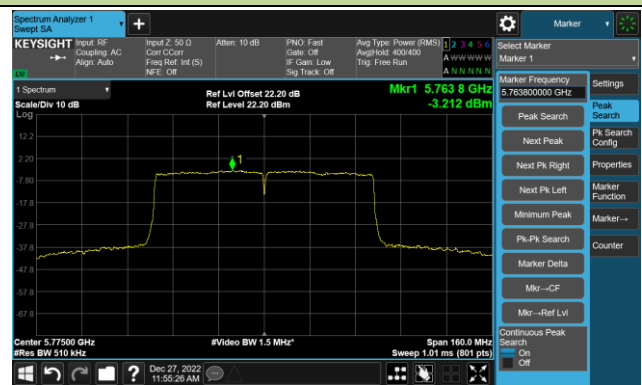

802.11ac-VHT40 Power Spectral Density- Ant 1

Channel 134 (5670MHz)

Channel 142(5710MHz)

Channel 151 (5755MHz)

Channel 159 (5795MHz)

802.11ac-VHT80 Power Spectral Density- Ant 1

Channel 42 (5210MHz)

Channel 58 (5290MHz)

Channel 106 (5530MHz)

Channel 122 (5610MHz)

Channel 138 (5690MHz)

Channel 155 (5775MHz)

802.11ax-HE20 Power Spectral Density- Ant 1

Channel 36 (5180MHz)

Channel 44 (5220MHz)

Channel 48 (5240MHz)

Channel 52 (5260MHz)

Channel 60 (5300MHz)

Channel 64 (5320MHz)

802.11ax-HE20 Power Spectral Density- Ant 1

Channel 100 (5500MHz)

Channel 116 (5580MHz)

Channel 140 (5700MHz)

Channel 144(5720MHz)