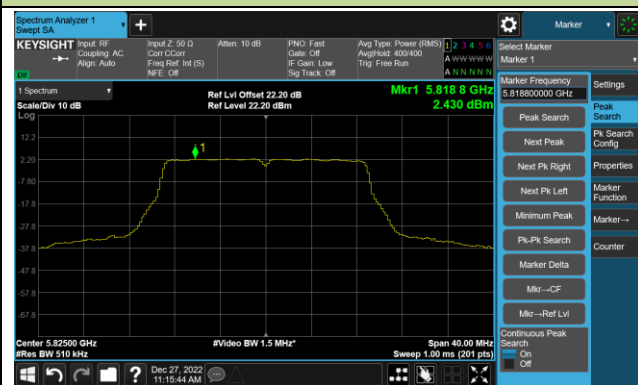

Channel 64 (5320MHz)

802.11ac-VHT20 Power Spectral Density- Ant 1

Channel 100 (5500MHz)

Channel 116 (5580MHz)

Channel 140 (5700MHz)

Channel 144(5720MHz)

Channel 149 (5745MHz)

Channel 157 (5785MHz)

Channel 165 (5825MHz)

802.11ac-VHT40 Power Spectral Density- Ant 1

Channel 38 (5190MHz)

Channel 46 (5230MHz)

Channel 54 (5270MHz)

Channel 62 (5310MHz)

Channel 102 (5510MHz)

Channel 110 (5550MHz)