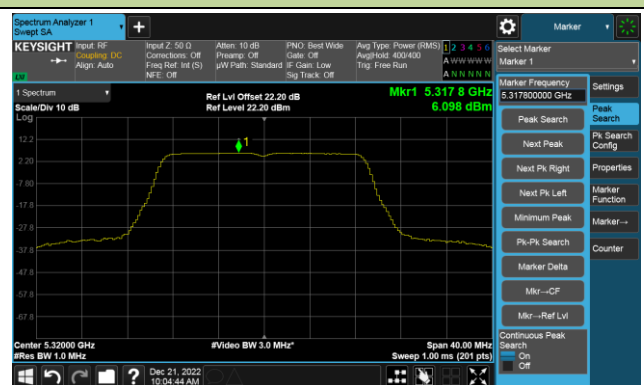

Channel 60 (5300MHz)

Channel 64 (5320MHz)

802.11a Power Spectral Density- Ant 1

Channel 100 (5500MHz)

Channel 116 (5580MHz)

Channel 140 (5700MHz)

Channel 144(5720MHz)

Channel 149 (5745MHz)

Channel 157 (5785MHz)

Channel 165 (5825MHz)

802.11ac-VHT20 Power Spectral Density- Ant 1

Channel 36 (5180MHz)

Channel 44 (5220MHz)

Channel 48 (5240MHz)

Channel 52 (5260MHz)

Channel 60 (5300MHz)

Channel 64 (5320MHz)

802.11ac-VHT20 Power Spectral Density- Ant 1

Channel 100 (5500MHz)

Channel 116 (5580MHz)

Channel 140 (5700MHz)

Channel 144(5720MHz)

Channel 149 (5745MHz)

Channel 157 (5785MHz)