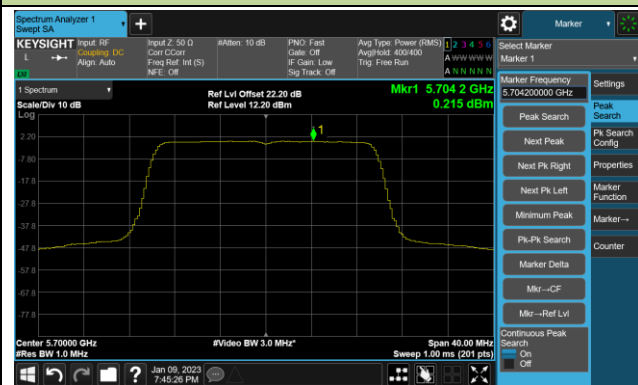

Channel 52 (5260MHz)

Channel 60 (5300MHz)

Channel 64 (5320MHz)

802.11ax-HE20 Power Spectral Density- Ant 1

Channel 100 (5500MHz)

Channel 116 (5580MHz)

Channel 140 (5700MHz)

Channel 144(5720MHz)