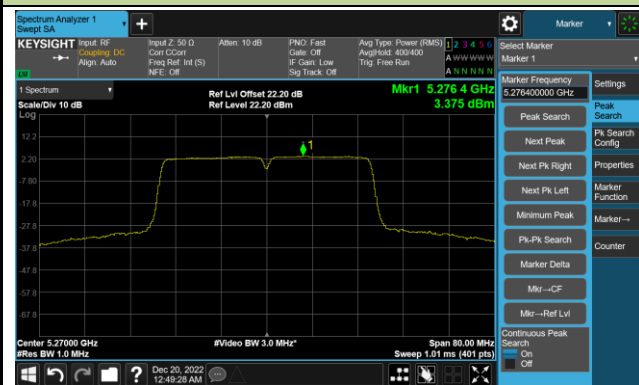

Channel 165 (5825MHz)

802.11ac-VHT40 Power Spectral Density- Ant 1

Channel 38 (5190MHz)

Channel 46 (5230MHz)

Channel 54 (5270MHz)

Channel 62 (5310MHz)

Channel 102 (5510MHz)

Channel 110 (5550MHz)

802.11ac-VHT40 Power Spectral Density- Ant 1

Channel 134 (5670MHz)

Channel 142(5710MHz)

Channel 151 (5755MHz)

Channel 159 (5795MHz)

802.11ac-VHT80 Power Spectral Density- Ant 1

Channel 42 (5210MHz)

Channel 58 (5290MHz)