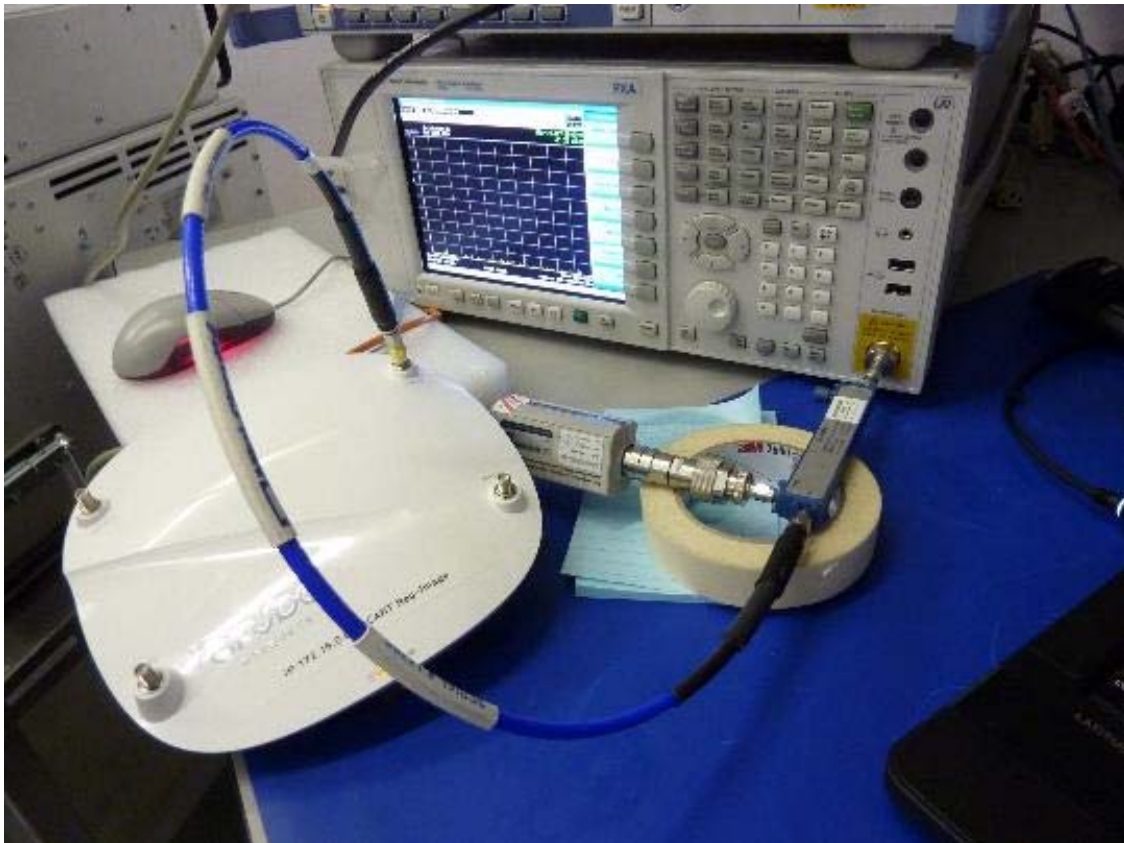

**Setup Photos**

**30MHz to 1000MHz APIN0325**

**1 to 18GHz APIN0325**

**18 to 26GHz APIN0325**

**26 to 40GHz APIN0325**

**30 to 1000MHz APIN0324**

**1 to 18GHz APIN0324 with AP-ANT-19**

**1 to 18GHz APIN0324 with AP-ANT-48**

*Conducted RF Port Measurements*

*Frequency Stability*