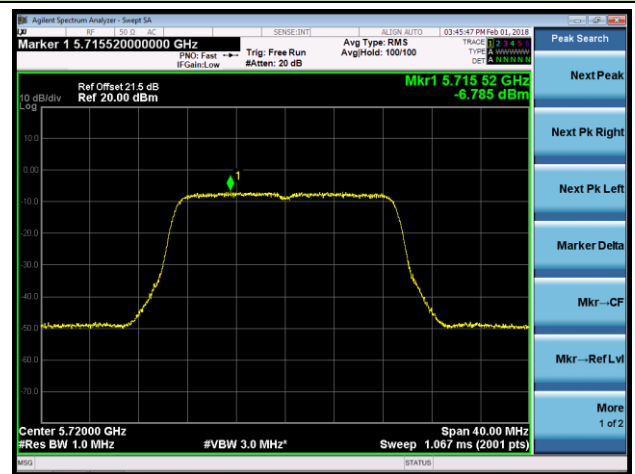

Channel 144 (5720MHz)