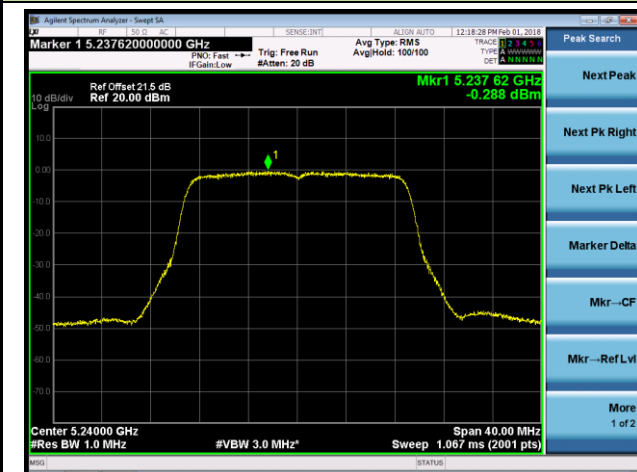

Channel 48 (5240MHz)