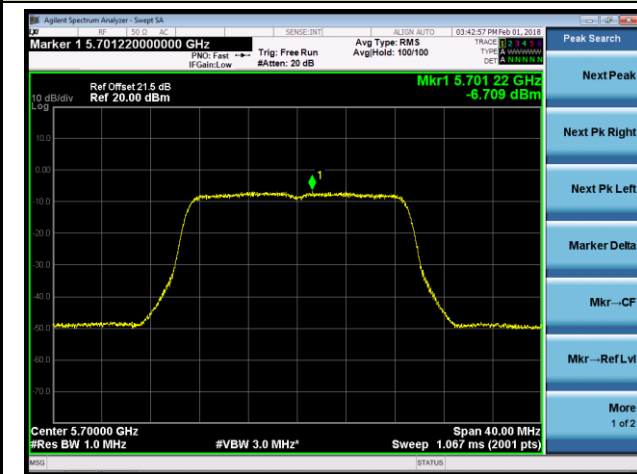

Channel 140 (5700MHz)