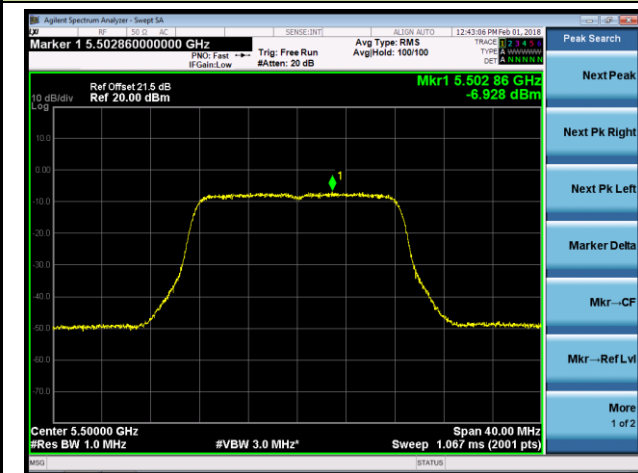

**802.11a Power Spectral Density - Ant 2 / Ant 0 + 1 + 2 + 3 (CDD Mode)**
**Channel 36 (5180MHz)**

**Channel 44 (5220MHz)**

**Channel 48 (5240MHz)**

**Channel 52 (5260MHz)**

**Channel 60 (5300MHz)**

**Channel 64 (5320MHz)**

802.11a Power Spectral Density - Ant 2 / Ant 0 + 1 + 2 + 3 (CDD Mode)

Channel 100 (5500MHz)

Channel 120 (5600MHz)

Channel 140 (5700MHz)

Channel 144 (5720MHz)

Channel 149 (5745MHz)

Channel 157 (5785MHz)

**802.11a Power Spectral Density - Ant 2 / Ant 0 + 1 + 2 + 3 (CDD Mode)**