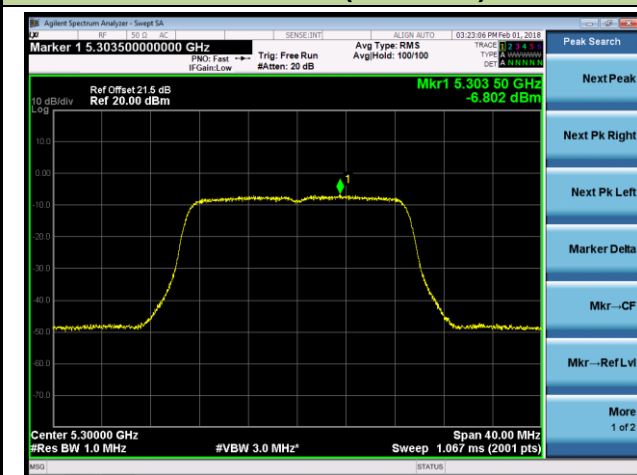

Channel 60 (5300MHz)