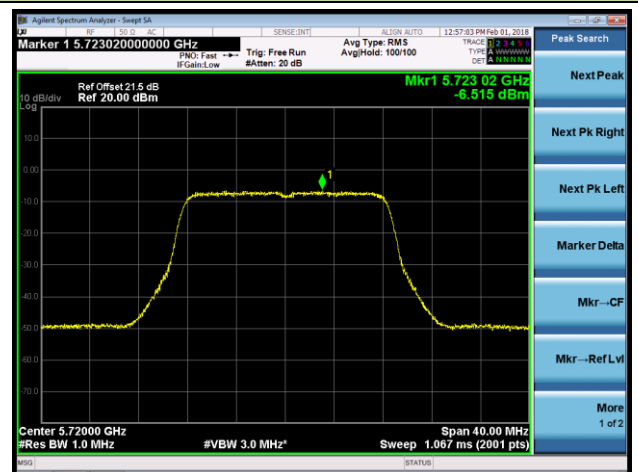

802.11a Power Spectral Density - Ant 2 / Ant 0 + 1 + 2 + 3 (CDD Mode)

Channel 100 (5500MHz)

Channel 120 (5600MHz)

Channel 140 (5700MHz)

Channel 144 (5720MHz)

Channel 149 (5745MHz)

Channel 157 (5785MHz)

**802.11a Power Spectral Density - Ant 2 / Ant 0 + 1 + 2 + 3 (CDD Mode)**

**Channel 165 (5825MHz)**

**802.11ac-VHT20 Power Spectral Density - Ant 2 / Ant 0 + 1 + 2 + 3 (CDD Mode)**
**Channel 36 (5180MHz)**

**Channel 44 (5220MHz)**

**Channel 48 (5240MHz)**

**Channel 52 (5260MHz)**