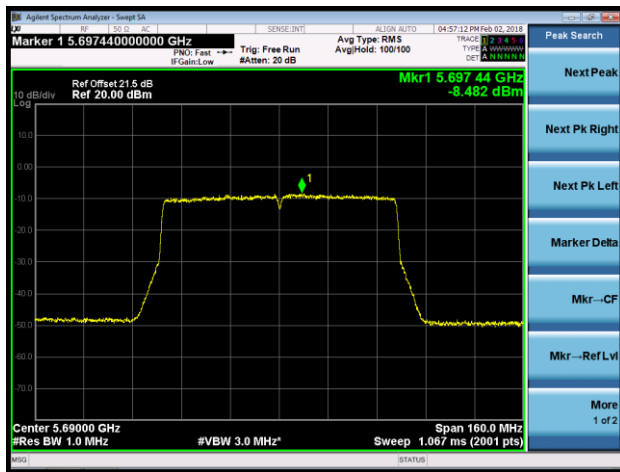

Non-contiguous 80+80 MHz Mode Fall within Same UNII Band

802.11ac-VHT80+80 Power Spectral Density - Ant 2 / Ant 2 + 3 (Ant 0 + 1 + 2 + 3) (CDD Mode)

Channel 138 (5690MHz)

Channel 106 (5530MHz)