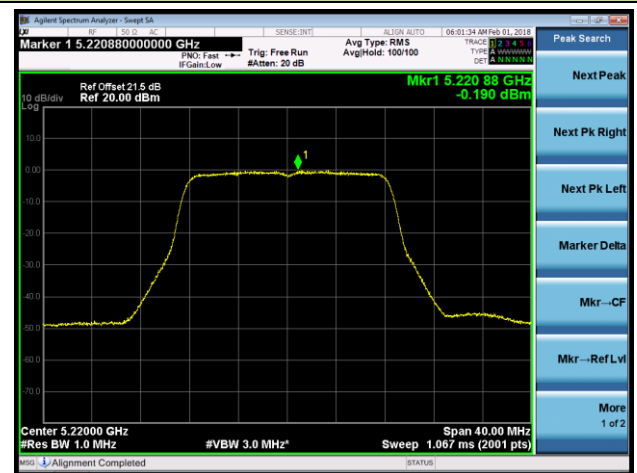

**Channel 106 (5530MHz)**

**802.11ac-VHT80+80 Contiguous Power Spectral Density - Ant 2 / Ant 0 + 1 + 2 + 3 (CDD Mode)**

**Channel 58 (5290MHz)**

**Channel 122 (5610MHz)**

**802.11a Power Spectral Density - Ant 3 / Ant 0 + 1 + 2 + 3 (CDD Mode)**
**Channel 36 (5180MHz)**

**Channel 44 (5220MHz)**

**Channel 48 (5240MHz)**

**Channel 52 (5260MHz)**

**Channel 60 (5300MHz)**

**Channel 64 (5320MHz)**