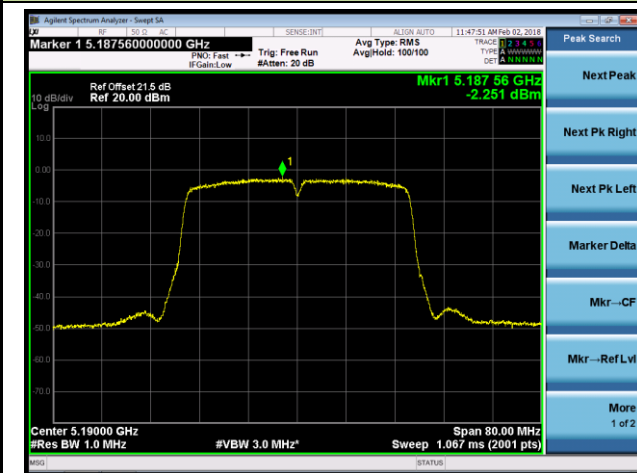

802.11ac-VHT40 Power Spectral Density - Ant 2 / Ant 0 + 1 + 2 + 3 (CDD Mode)

Channel 38 (5190MHz)