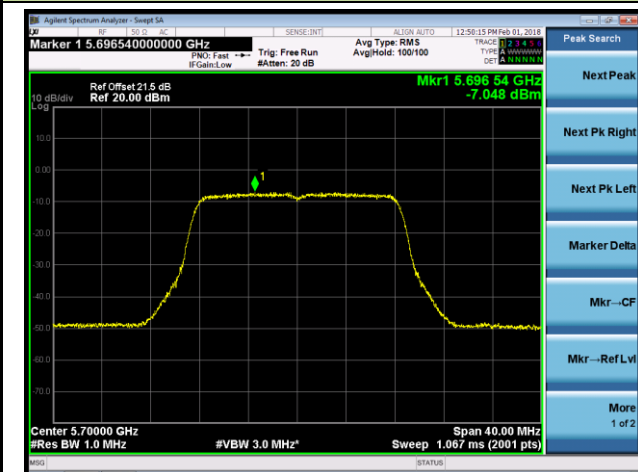

802.11a Power Spectral Density - Ant 2 / Ant 0 + 1 + 2 + 3 (CDD Mode)

Channel 100 (5500MHz)

Channel 120 (5600MHz)

Channel 140 (5700MHz)

Channel 144 (5720MHz)

Channel 149 (5745MHz)

Channel 157 (5785MHz)

**802.11a Power Spectral Density - Ant 2 / Ant 0 + 1 + 2 + 3 (CDD Mode)**

**Channel 165 (5825MHz)**

**802.11ac-VHT20 Power Spectral Density - Ant 2 / Ant 0 + 1 + 2 + 3 (CDD Mode)**
**Channel 36 (5180MHz)**

**Channel 44 (5220MHz)**

**Channel 48 (5240MHz)**

**Channel 52 (5260MHz)**