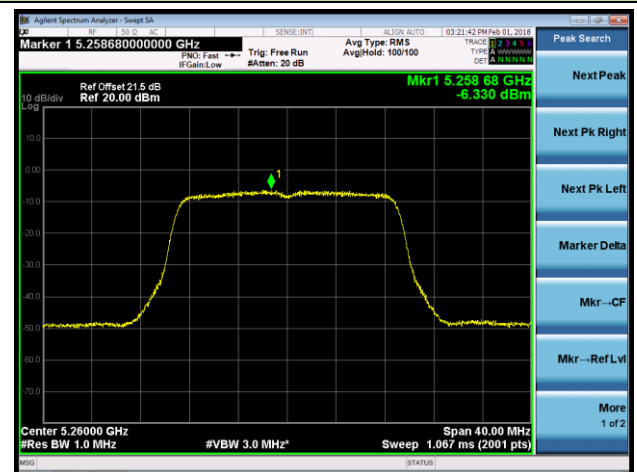

Channel 52 (5260MHz)