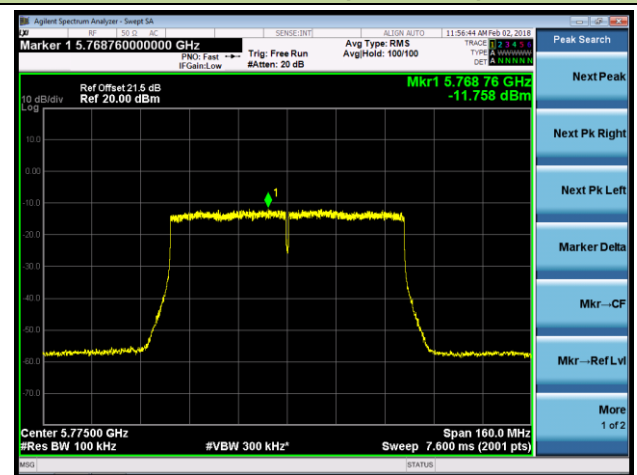

Channel 142 (5710MHz)

Channel 151 (5755MHz)

Channel 159 (5795MHz)

**802.11ac-VHT80 Power Spectral Density - Ant 2 / Ant 0 + 1 + 2 + 3 (CDD Mode)**
**Channel 42 (5210MHz)**

**Channel 58 (5290MHz)**

**Channel 106 (5530MHz)**

**Channel 122 (5610MHz)**

**Channel 138 (5690MHz)**

**Channel 155 (5775MHz)**