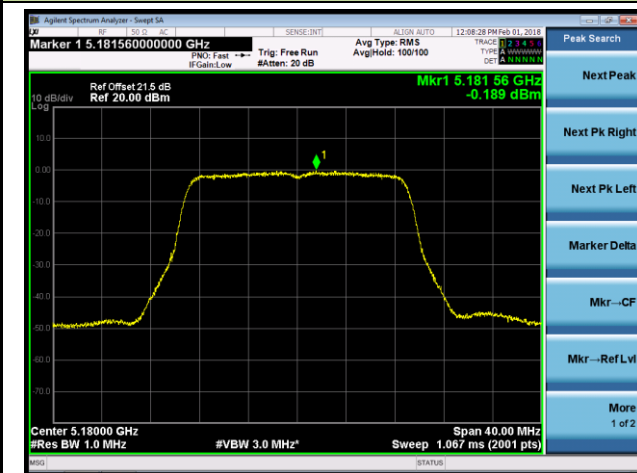

#### Channel 140 (5700MHz)

#### Channel 144 (5720MHz)

#### Channel 149 (5745MHz)

#### Channel 157 (5785MHz)

**802.11a Power Spectral Density - Ant 3 / Ant 0 + 1 + 2 + 3 (CDD Mode)**

**Channel 165 (5825MHz)**

**802.11ac-VHT20 Power Spectral Density - Ant 3 / Ant 0 + 1 + 2 + 3 (CDD Mode)**
**Channel 36 (5180MHz)**