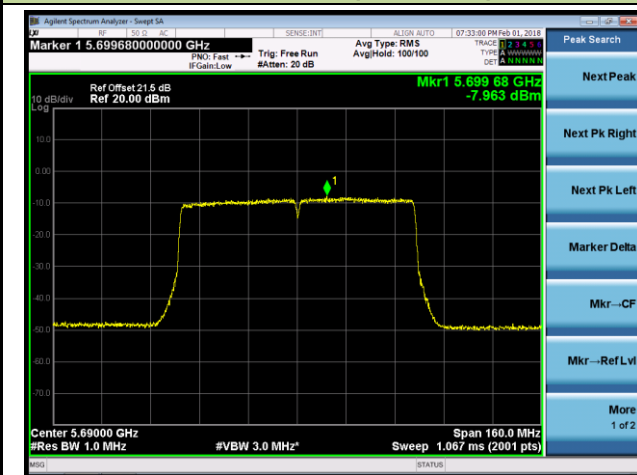

Channel 142 (5710MHz)

Channel 151 (5755MHz)

Channel 159 (5795MHz)

**802.11ac-VHT80 Power Spectral Density - Ant 2 / Ant 0 + 1 + 2 + 3 (CDD Mode)**
**Channel 42 (5210MHz)**

**Channel 58 (5290MHz)**

**Channel 106 (5530MHz)**

**Channel 122 (5610MHz)**

**Channel 138 (5690MHz)**

**Channel 155 (5775MHz)**