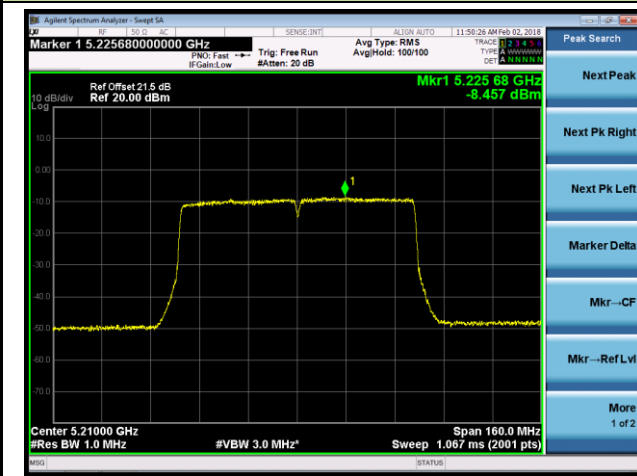

Channel 142 (5710MHz)

Channel 151 (5755MHz)

Channel 159 (5795MHz)

**802.11ac-VHT80 Power Spectral Density - Ant 2 / Ant 0 + 1 + 2 + 3 (CDD Mode)**
**Channel 42 (5210MHz)**

**Channel 58 (5290MHz)**

**Channel 106 (5530MHz)**

**Channel 122 (5610MHz)**

**Channel 138 (5690MHz)**

**Channel 155 (5775MHz)**