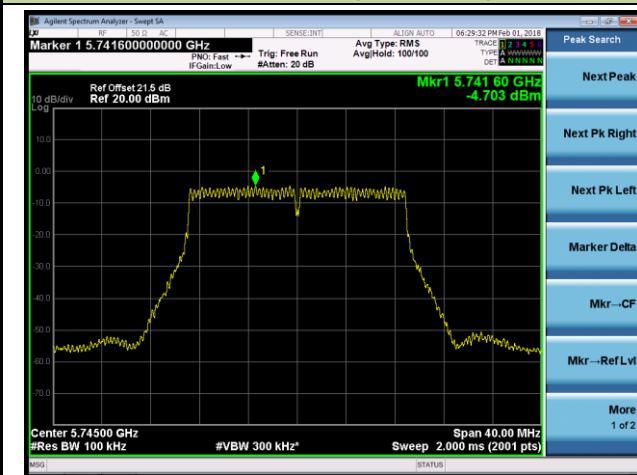

Channel 149 (5745MHz)