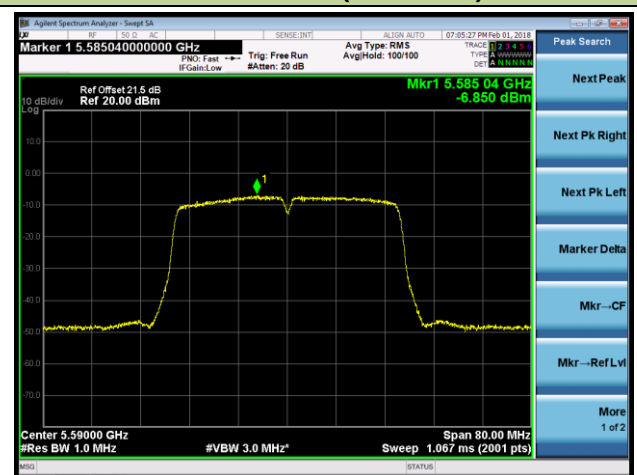

Channel 118 (5590MHz)