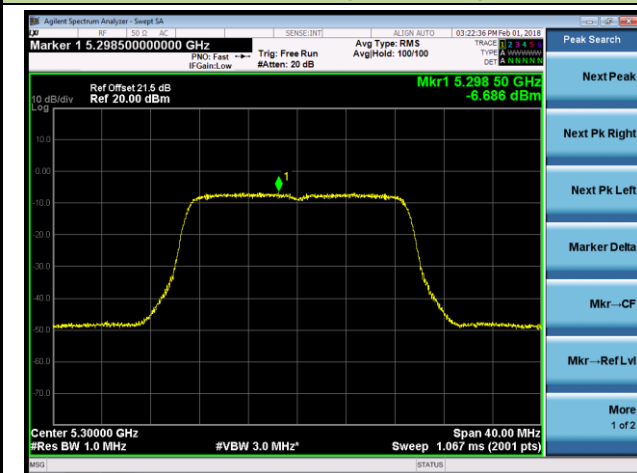

Channel 60 (5300MHz)