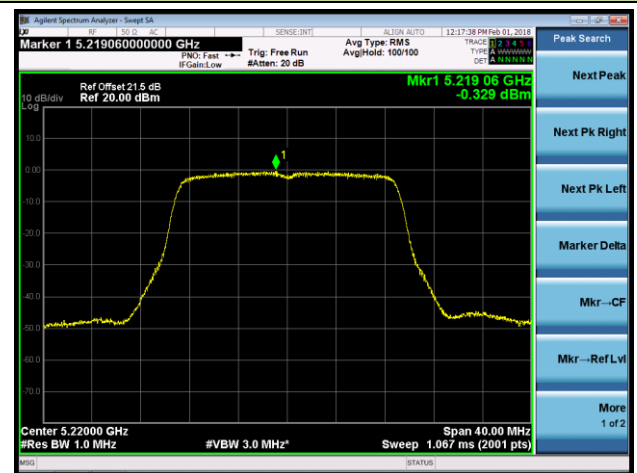

Channel 44 (5220MHz)