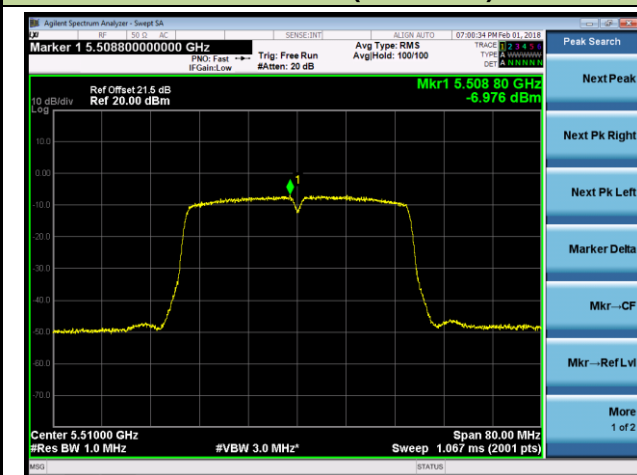

Channel 102 (5510MHz)