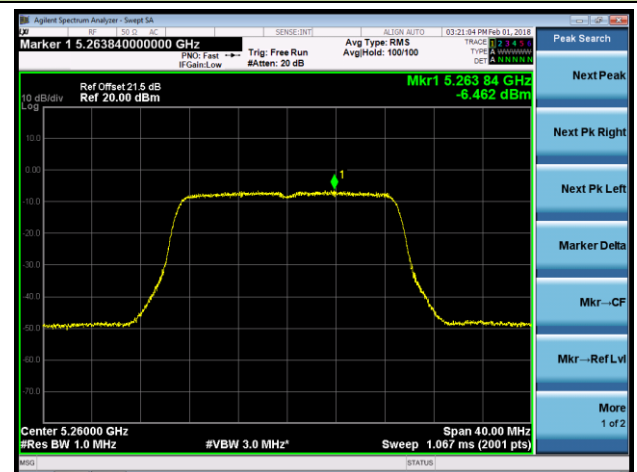

802.11a Power Spectral Density - Ant 2 / Ant 0 + 1 + 2 + 3 (CDD Mode)

Channel 100 (5500MHz)

Channel 120 (5600MHz)

Channel 140 (5700MHz)

Channel 144 (5720MHz)

Channel 149 (5745MHz)

Channel 157 (5785MHz)

**802.11a Power Spectral Density - Ant 2 / Ant 0 + 1 + 2 + 3 (CDD Mode)**

**Channel 165 (5825MHz)**

**802.11ac-VHT20 Power Spectral Density - Ant 2 / Ant 0 + 1 + 2 + 3 (CDD Mode)**
**Channel 36 (5180MHz)**

**Channel 44 (5220MHz)**

**Channel 48 (5240MHz)**

**Channel 52 (5260MHz)**