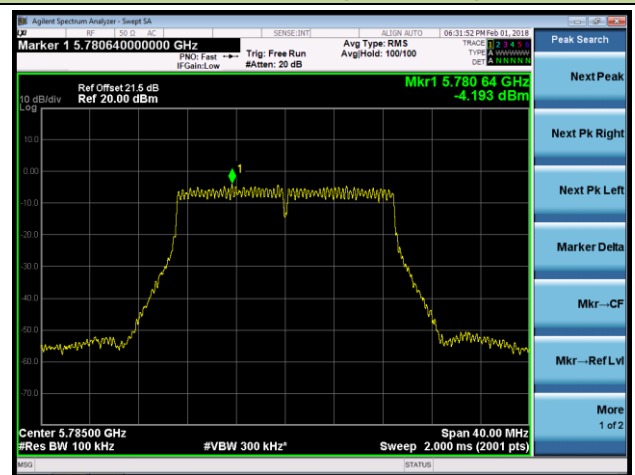

Channel 157 (5785MHz)