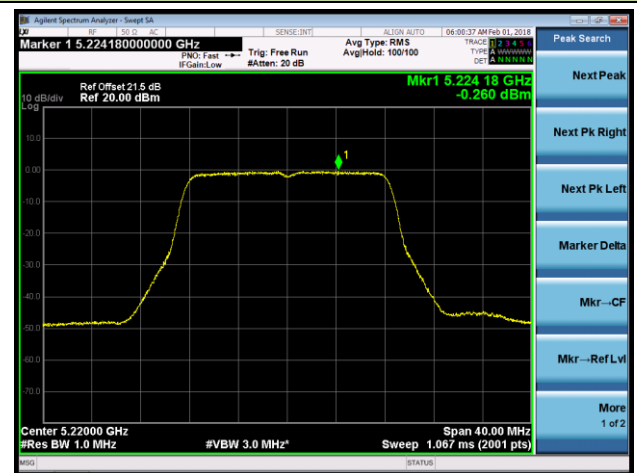

**802.11a Power Spectral Density - Ant 2 / Ant 0 + 1 + 2 + 3 (CDD Mode)**
**Channel 36 (5180MHz)**

**Channel 44 (5220MHz)**

**Channel 48 (5240MHz)**

**Channel 52 (5260MHz)**

**Channel 60 (5300MHz)**

**Channel 64 (5320MHz)**

802.11a Power Spectral Density - Ant 2 / Ant 0 + 1 + 2 + 3 (CDD Mode)

Channel 100 (5500MHz)

Channel 120 (5600MHz)

Channel 140 (5700MHz)

Channel 144 (5720MHz)

Channel 149 (5745MHz)

Channel 157 (5785MHz)

**802.11a Power Spectral Density - Ant 2 / Ant 0 + 1 + 2 + 3 (CDD Mode)**