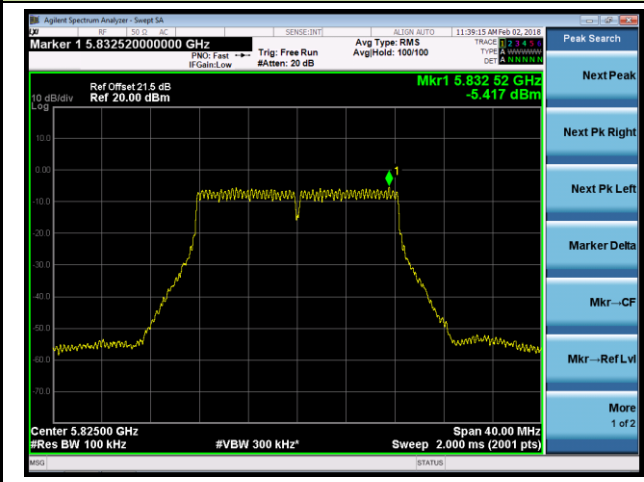

802.11a Power Spectral Density - Ant 2 / Ant 0 + 1 + 2 + 3 (CDD Mode)

Channel 100 (5500MHz)

Channel 120 (5600MHz)

Channel 140 (5700MHz)

Channel 144 (5720MHz)

Channel 149 (5745MHz)

Channel 157 (5785MHz)

**802.11a Power Spectral Density - Ant 2 / Ant 0 + 1 + 2 + 3 (CDD Mode)**

**Channel 165 (5825MHz)**

**802.11ac-VHT20 Power Spectral Density - Ant 2 / Ant 0 + 1 + 2 + 3 (CDD Mode)**
**Channel 36 (5180MHz)**

**Channel 44 (5220MHz)**

**Channel 48 (5240MHz)**

**Channel 52 (5260MHz)**