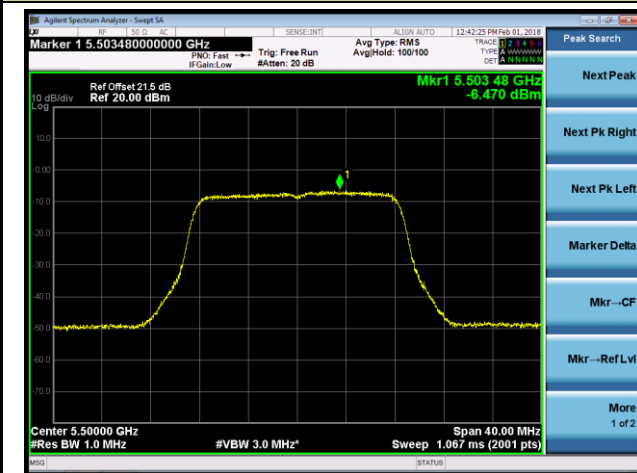

802.11a Power Spectral Density - Ant 3 / Ant 0 + 1 + 2 + 3 (CDD Mode)

Channel 100 (5500MHz)