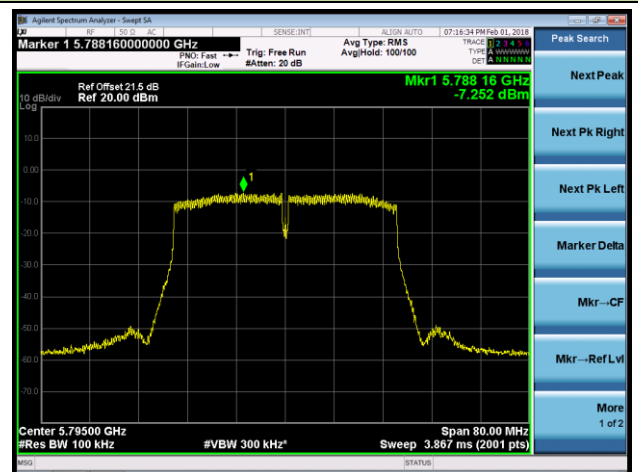

Channel 159 (5795MHz)