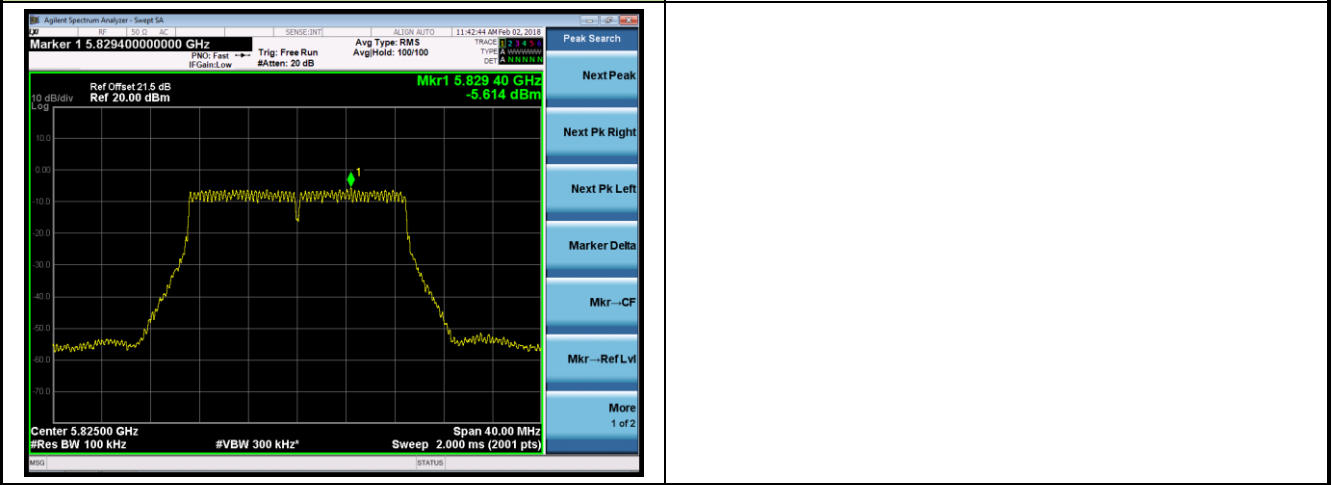

802.11ac-VHT20 Power Spectral Density - Ant 2 / Ant 0 + 1 + 2 + 3 (CDD Mode)

Channel 165 (5825MHz)