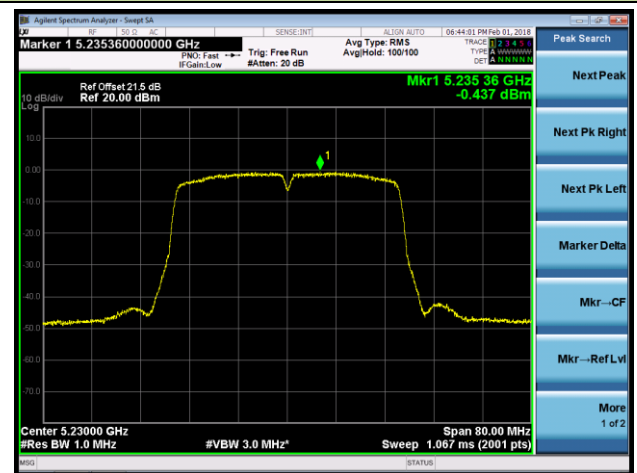

Channel 46 (5230MHz)