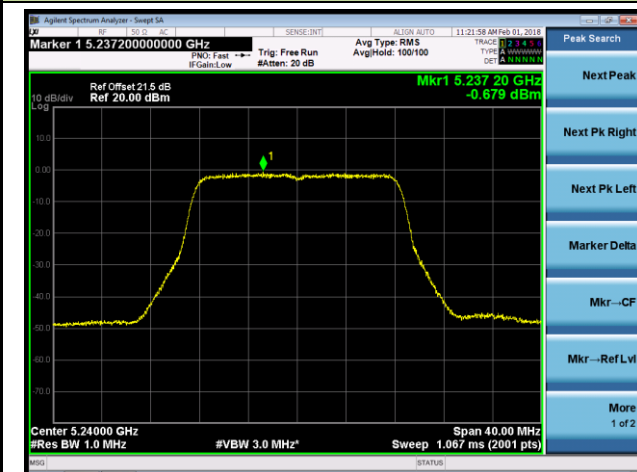

**802.11a Power Spectral Density - Ant 2 / Ant 0 + 1 + 2 + 3 (CDD Mode)**
**Channel 36 (5180MHz)**

**Channel 44 (5220MHz)**

**Channel 48 (5240MHz)**

**Channel 52 (5260MHz)**

**Channel 60 (5300MHz)**

**Channel 64 (5320MHz)**

802.11a Power Spectral Density - Ant 2 / Ant 0 + 1 + 2 + 3 (CDD Mode)

Channel 100 (5500MHz)

Channel 120 (5600MHz)

Channel 140 (5700MHz)

Channel 144 (5720MHz)

Channel 149 (5745MHz)

Channel 157 (5785MHz)

**802.11a Power Spectral Density - Ant 2 / Ant 0 + 1 + 2 + 3 (CDD Mode)**