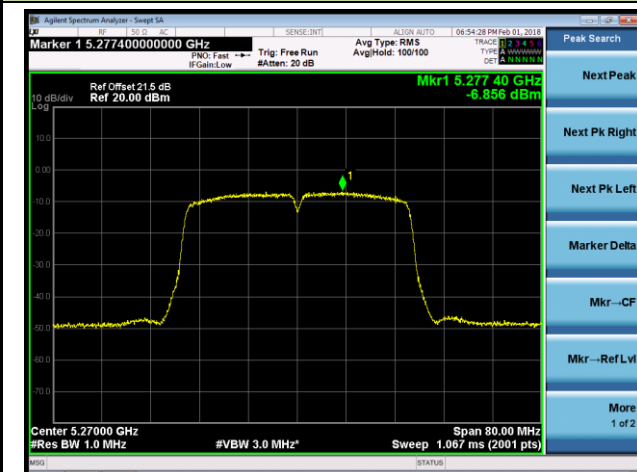

Channel 54 (5270MHz)