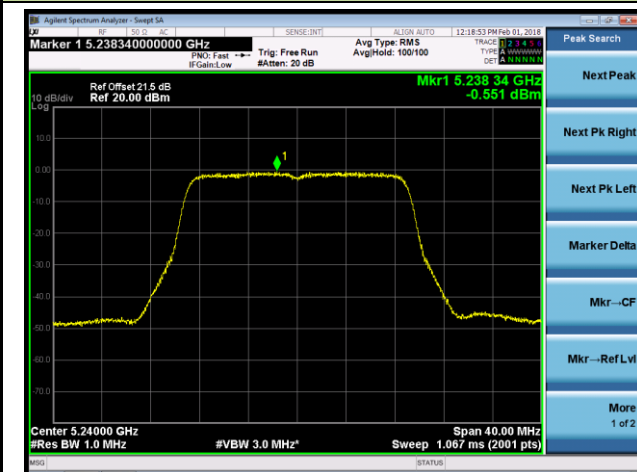

802.11a Power Spectral Density - Ant 2 / Ant 0 + 1 + 2 + 3 (CDD Mode)

Channel 100 (5500MHz)

Channel 120 (5600MHz)

Channel 140 (5700MHz)

Channel 144 (5720MHz)

Channel 149 (5745MHz)

Channel 157 (5785MHz)

**802.11a Power Spectral Density - Ant 2 / Ant 0 + 1 + 2 + 3 (CDD Mode)**

**Channel 165 (5825MHz)**

**802.11ac-VHT20 Power Spectral Density - Ant 2 / Ant 0 + 1 + 2 + 3 (CDD Mode)**
**Channel 36 (5180MHz)**

**Channel 44 (5220MHz)**

**Channel 48 (5240MHz)**

**Channel 52 (5260MHz)**