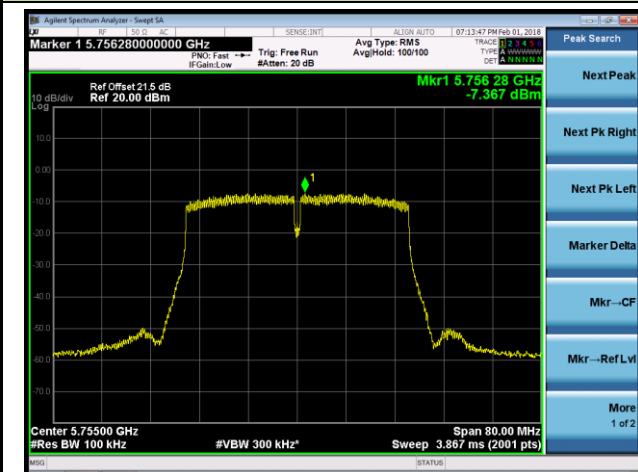

**Channel 46 (5230MHz)**

**Channel 54 (5270MHz)**

**Channel 62 (5310MHz)**

**Channel 102 (5510MHz)**

**Channel 118 (5590MHz)**

802.11ac-VHT40 Power Spectral Density - Ant 2 / Ant 0 + 1 + 2 + 3 (CDD Mode)

Channel 134 (5670MHz)

Channel 142 (5710MHz)

Channel 151 (5755MHz)

Channel 159 (5795MHz)

**802.11ac-VHT80 Power Spectral Density - Ant 2 / Ant 0 + 1 + 2 + 3 (CDD Mode)**
**Channel 42 (5210MHz)**

**Channel 58 (5290MHz)**

**Channel 106 (5530MHz)**