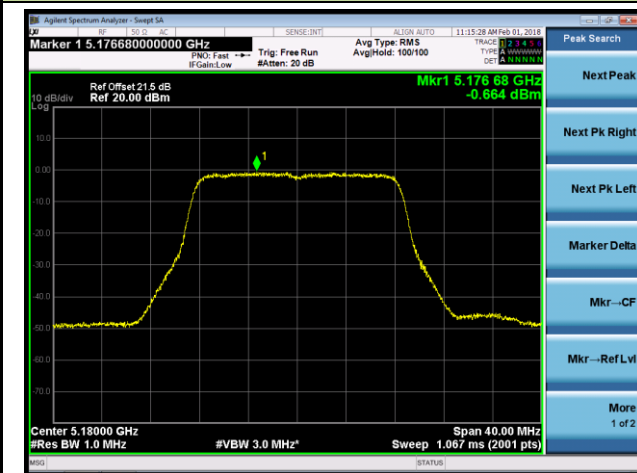

**802.11a Power Spectral Density - Ant 2 / Ant 0 + 1 + 2 + 3 (CDD Mode)**
**Channel 36 (5180MHz)**

**Channel 44 (5220MHz)**

**Channel 48 (5240MHz)**

**Channel 52 (5260MHz)**

**Channel 60 (5300MHz)**

**Channel 64 (5320MHz)**

802.11a Power Spectral Density - Ant 2 / Ant 0 + 1 + 2 + 3 (CDD Mode)

Channel 100 (5500MHz)

Channel 120 (5600MHz)

Channel 140 (5700MHz)

Channel 144 (5720MHz)

Channel 149 (5745MHz)

Channel 157 (5785MHz)

**802.11a Power Spectral Density - Ant 2 / Ant 0 + 1 + 2 + 3 (CDD Mode)**