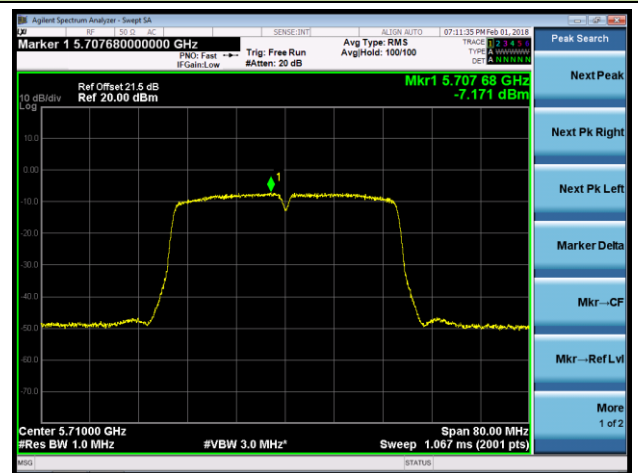

Channel 142 (5710MHz)