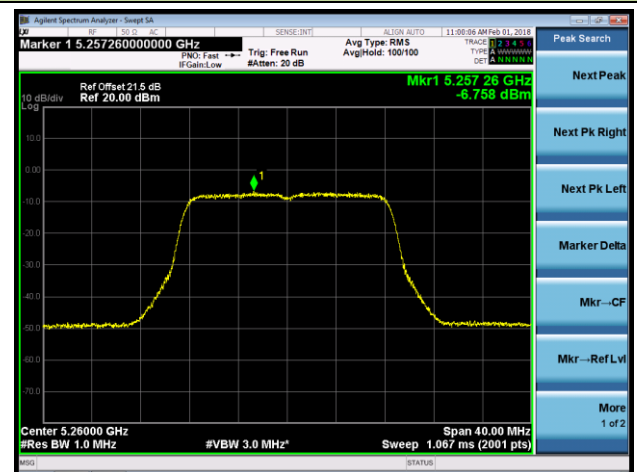

**802.11a Power Spectral Density - Ant 2 / Ant 0 + 1 + 2 + 3 (CDD Mode)**
**Channel 36 (5180MHz)**

**Channel 44 (5220MHz)**

**Channel 48 (5240MHz)**

**Channel 52 (5260MHz)**

**Channel 60 (5300MHz)**

**Channel 64 (5320MHz)**

802.11a Power Spectral Density - Ant 2 / Ant 0 + 1 + 2 + 3 (CDD Mode)

Channel 100 (5500MHz)

Channel 120 (5600MHz)

Channel 140 (5700MHz)

Channel 144 (5720MHz)

Channel 149 (5745MHz)

Channel 157 (5785MHz)

**802.11a Power Spectral Density - Ant 2 / Ant 0 + 1 + 2 + 3 (CDD Mode)**