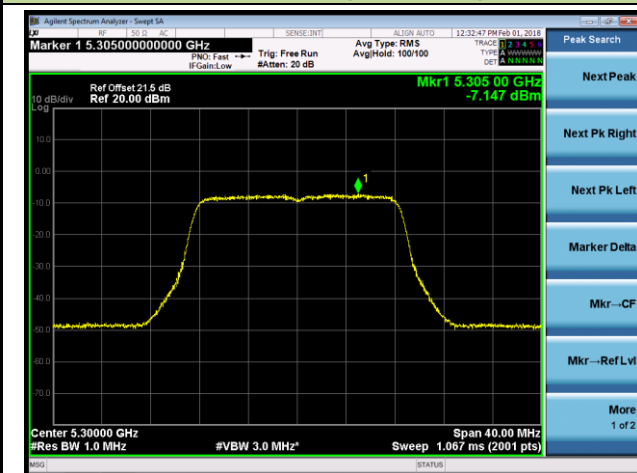

**802.11a Power Spectral Density - Ant 2 / Ant 0 + 1 + 2 + 3 (CDD Mode)**
**Channel 36 (5180MHz)**

**Channel 44 (5220MHz)**

**Channel 48 (5240MHz)**

**Channel 52 (5260MHz)**

**Channel 60 (5300MHz)**

**Channel 64 (5320MHz)**

802.11a Power Spectral Density - Ant 2 / Ant 0 + 1 + 2 + 3 (CDD Mode)

Channel 100 (5500MHz)

Channel 120 (5600MHz)

Channel 140 (5700MHz)

Channel 144 (5720MHz)

Channel 149 (5745MHz)

Channel 157 (5785MHz)

**802.11a Power Spectral Density - Ant 2 / Ant 0 + 1 + 2 + 3 (CDD Mode)**