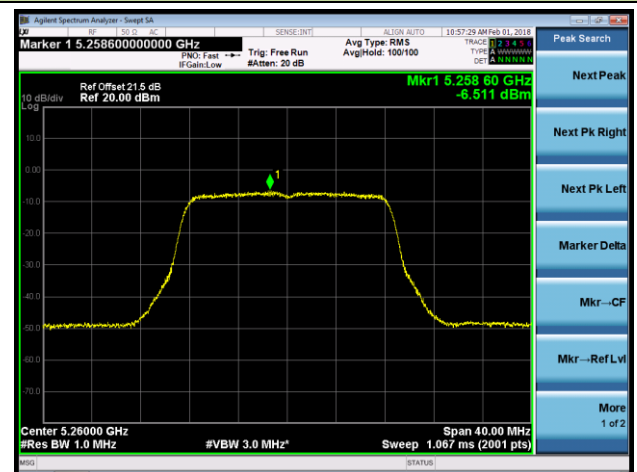

**Channel 106 (5530MHz)**

**802.11ac-VHT80+80 Contiguous Power Spectral Density - Ant 2 / Ant 0 + 1 + 2 + 3 (CDD Mode)**

**Channel 58 (5290MHz)**

**Channel 122 (5610MHz)**

**802.11a Power Spectral Density - Ant 3 / Ant 0 + 1 + 2 + 3 (CDD Mode)**
**Channel 36 (5180MHz)**

**Channel 44 (5220MHz)**

**Channel 48 (5240MHz)**

**Channel 52 (5260MHz)**

**Channel 60 (5300MHz)**

**Channel 64 (5320MHz)**