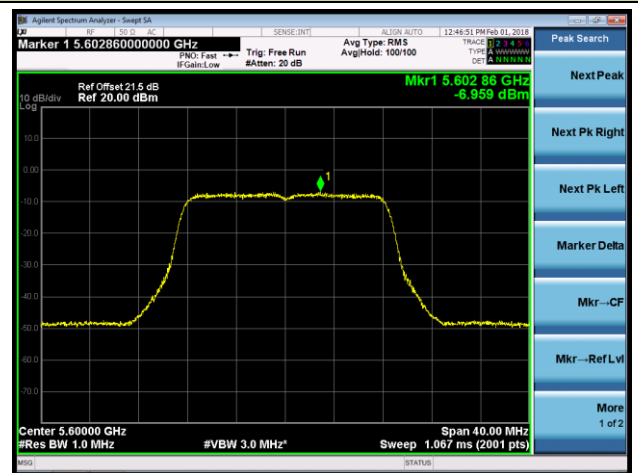

**802.11a Power Spectral Density - Ant 2 / Ant 0 + 1 + 2 + 3 (CDD Mode)**
**Channel 36 (5180MHz)**

**Channel 44 (5220MHz)**

**Channel 48 (5240MHz)**

**Channel 52 (5260MHz)**

**Channel 60 (5300MHz)**

**Channel 64 (5320MHz)**

802.11a Power Spectral Density - Ant 2 / Ant 0 + 1 + 2 + 3 (CDD Mode)

Channel 100 (5500MHz)

Channel 120 (5600MHz)

Channel 140 (5700MHz)

Channel 144 (5720MHz)

Channel 149 (5745MHz)

Channel 157 (5785MHz)

**802.11a Power Spectral Density - Ant 2 / Ant 0 + 1 + 2 + 3 (CDD Mode)**