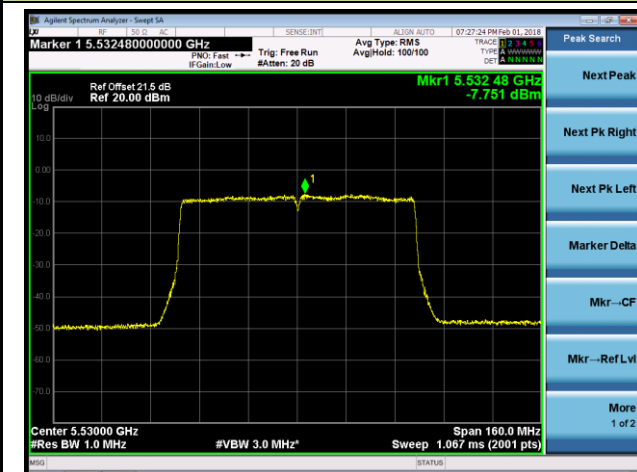

Channel 142 (5710MHz)

Channel 151 (5755MHz)

Channel 159 (5795MHz)

**802.11ac-VHT80 Power Spectral Density - Ant 2 / Ant 0 + 1 + 2 + 3 (CDD Mode)**
**Channel 42 (5210MHz)**

**Channel 58 (5290MHz)**

**Channel 106 (5530MHz)**

**Channel 122 (5610MHz)**

**Channel 138 (5690MHz)**

**Channel 155 (5775MHz)**