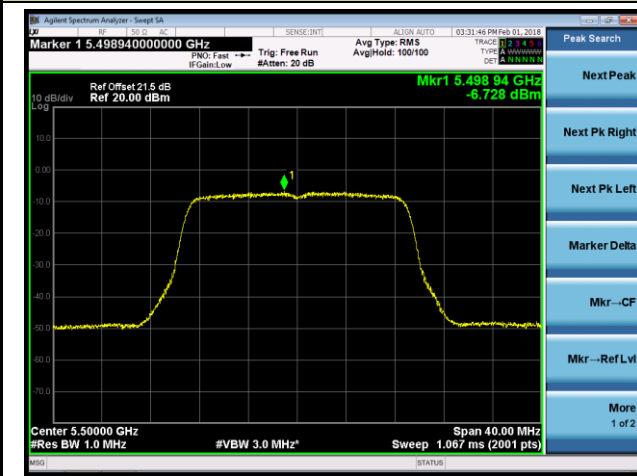

802.11ac-VHT20 Power Spectral Density - Ant 2 / Ant 0 + 1 + 2 + 3 (CDD Mode)

Channel 100 (5500MHz)