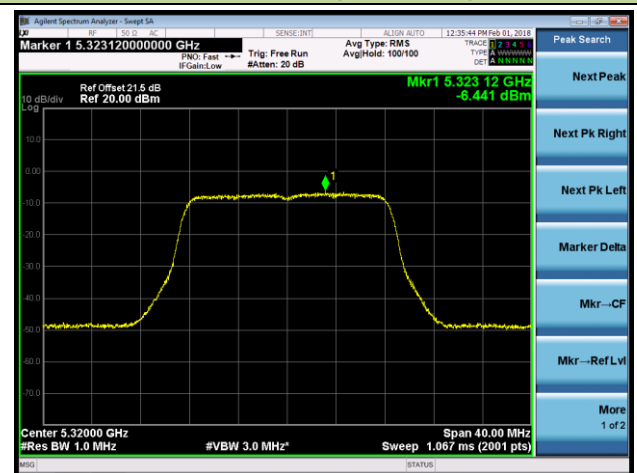

**802.11a Power Spectral Density - Ant 2 / Ant 0 + 1 + 2 + 3 (CDD Mode)**
**Channel 36 (5180MHz)**

**Channel 44 (5220MHz)**

**Channel 48 (5240MHz)**

**Channel 52 (5260MHz)**

**Channel 60 (5300MHz)**

**Channel 64 (5320MHz)**

802.11a Power Spectral Density - Ant 2 / Ant 0 + 1 + 2 + 3 (CDD Mode)

Channel 100 (5500MHz)

Channel 120 (5600MHz)

Channel 140 (5700MHz)

Channel 144 (5720MHz)

Channel 149 (5745MHz)

Channel 157 (5785MHz)

**802.11a Power Spectral Density - Ant 2 / Ant 0 + 1 + 2 + 3 (CDD Mode)**