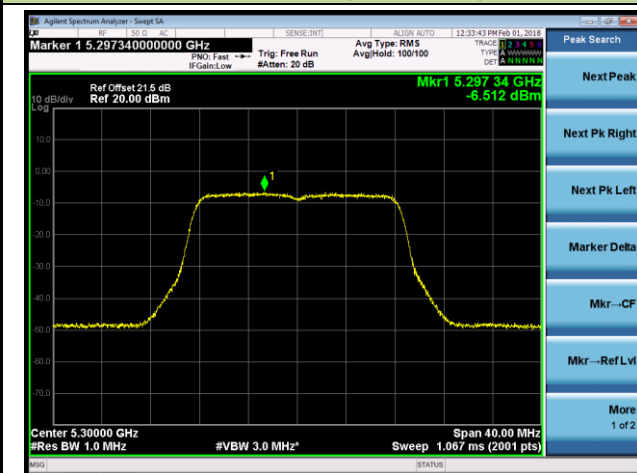

**Channel 106 (5530MHz)**

**802.11ac-VHT80+80 Contiguous Power Spectral Density - Ant 2 / Ant 0 + 1 + 2 + 3 (CDD Mode)**

**Channel 58 (5290MHz)**

**Channel 122 (5610MHz)**

**802.11a Power Spectral Density - Ant 3 / Ant 0 + 1 + 2 + 3 (CDD Mode)**
**Channel 36 (5180MHz)**

**Channel 44 (5220MHz)**

**Channel 48 (5240MHz)**

**Channel 52 (5260MHz)**

**Channel 60 (5300MHz)**

**Channel 64 (5320MHz)**