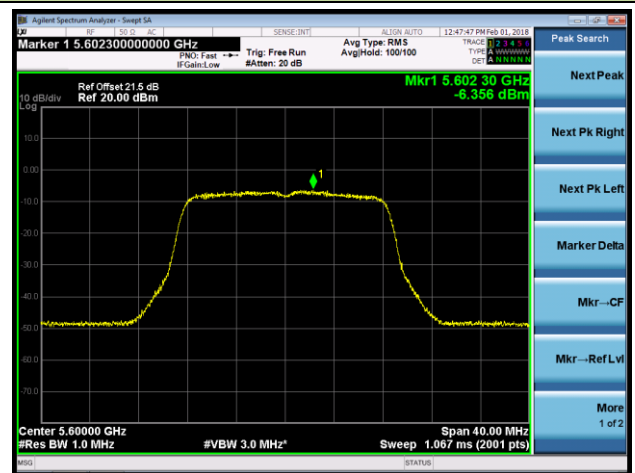

Channel 120 (5600MHz)