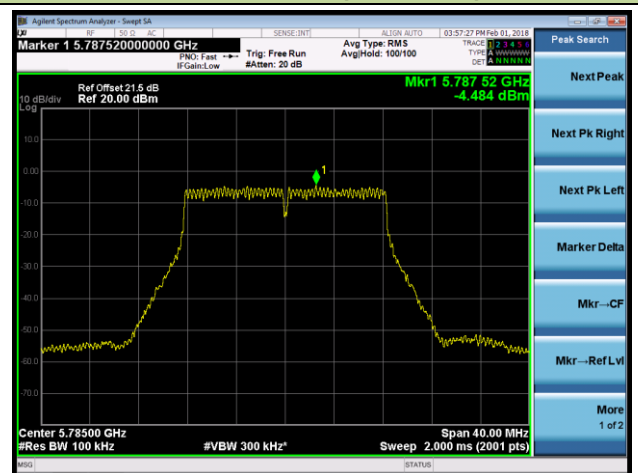

802.11a Power Spectral Density - Ant 2 / Ant 0 + 1 + 2 + 3 (CDD Mode)

Channel 100 (5500MHz)

Channel 120 (5600MHz)

Channel 140 (5700MHz)

Channel 144 (5720MHz)

Channel 149 (5745MHz)

Channel 157 (5785MHz)

**802.11a Power Spectral Density - Ant 2 / Ant 0 + 1 + 2 + 3 (CDD Mode)**

**Channel 165 (5825MHz)**

**802.11ac-VHT20 Power Spectral Density - Ant 2 / Ant 0 + 1 + 2 + 3 (CDD Mode)**
**Channel 36 (5180MHz)**

**Channel 44 (5220MHz)**

**Channel 48 (5240MHz)**

**Channel 52 (5260MHz)**