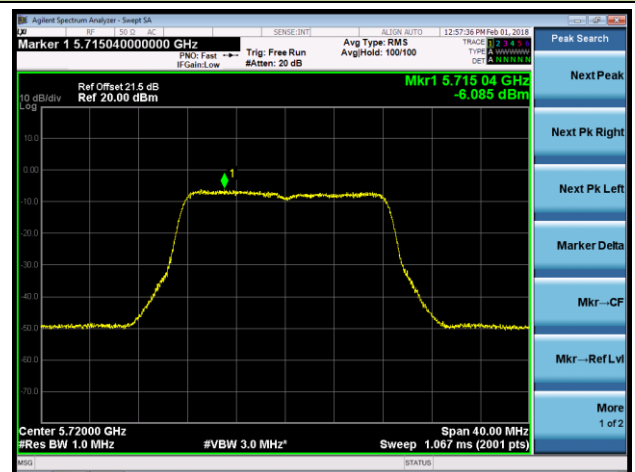

Channel 144 (5720MHz)