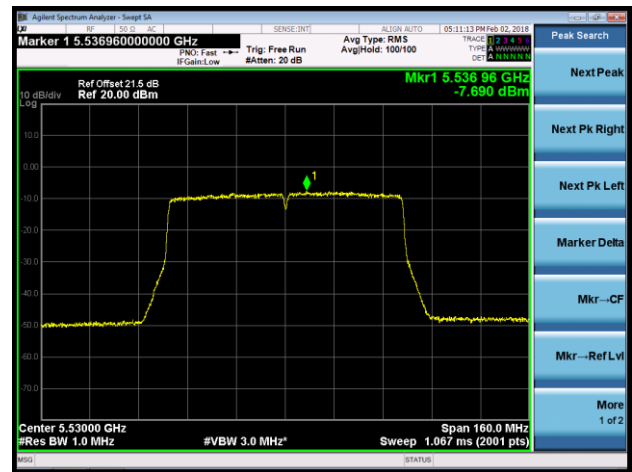

Non-contiguous 80+80 MHz Mode Fall within Same UNII Band

802.11ac-VHT80+80 Power Spectral Density - Ant 2 / Ant 2 + 3 (Ant 0 + 1 + 2 + 3) (CDD Mode)

Channel 138 (5690MHz)

Channel 106 (5530MHz)