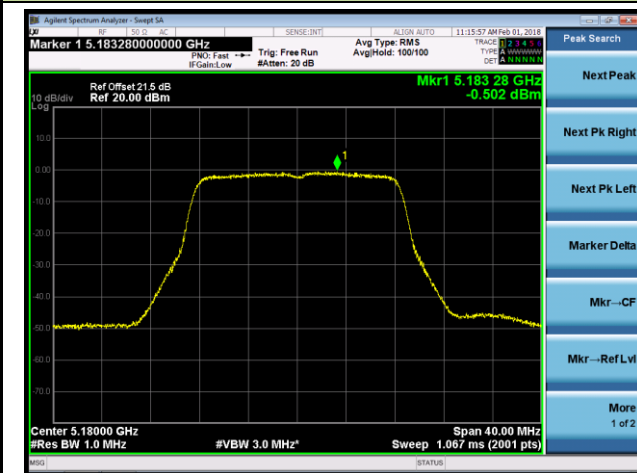

**Channel 106 (5530MHz)**

**802.11ac-VHT80+80 Contiguous Power Spectral Density - Ant 2 / Ant 0 + 1 + 2 + 3 (CDD Mode)**

**Channel 58 (5290MHz)**

**Channel 122 (5610MHz)**

**802.11a Power Spectral Density - Ant 3 / Ant 0 + 1 + 2 + 3 (CDD Mode)**
**Channel 36 (5180MHz)**

**Channel 44 (5220MHz)**

**Channel 48 (5240MHz)**

**Channel 52 (5260MHz)**

**Channel 60 (5300MHz)**

**Channel 64 (5320MHz)**