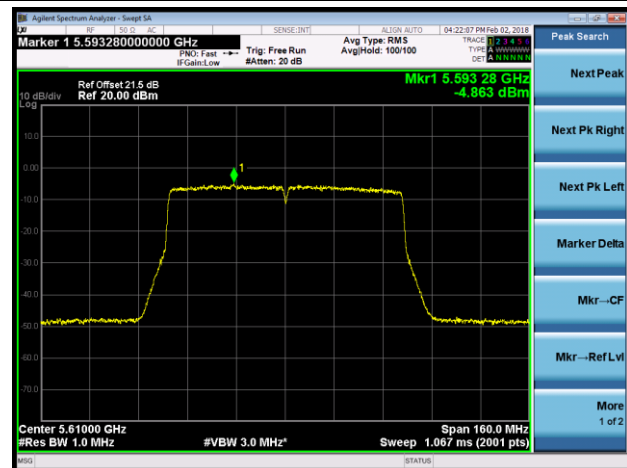

### 802.11ac-VHT80+80 Power Spectral Density - Ant 2 / Ant 2 + 3 (Ant 0 + 1 + 2 + 3) (CDD Mode)

**Channel 42 (5210MHz)**

**Channel 58 (5290MHz)**

**Channel 106 (5530MHz)**

**Channel 122 (5610MHz)**

**Channel 138 (5690MHz)**