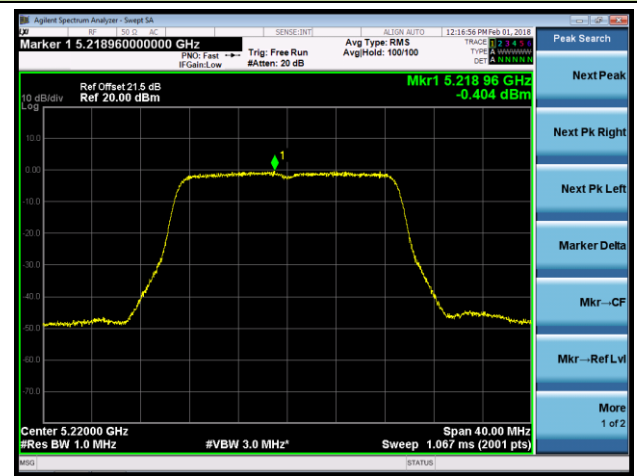

802.11a Power Spectral Density - Ant 2 / Ant 0 + 1 + 2 + 3 (CDD Mode)

Channel 100 (5500MHz)

Channel 120 (5600MHz)

Channel 140 (5700MHz)

Channel 144 (5720MHz)

Channel 149 (5745MHz)

Channel 157 (5785MHz)

**802.11a Power Spectral Density - Ant 2 / Ant 0 + 1 + 2 + 3 (CDD Mode)**

**Channel 165 (5825MHz)**

**802.11ac-VHT20 Power Spectral Density - Ant 2 / Ant 0 + 1 + 2 + 3 (CDD Mode)**
**Channel 36 (5180MHz)**

**Channel 44 (5220MHz)**

**Channel 48 (5240MHz)**

**Channel 52 (5260MHz)**