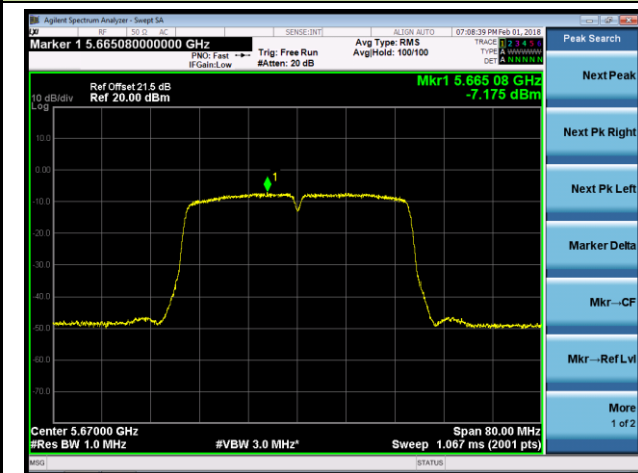

802.11ac-VHT40 Power Spectral Density - Ant 2 / Ant 0 + 1 + 2 + 3 (CDD Mode)

Channel 134 (5670MHz)