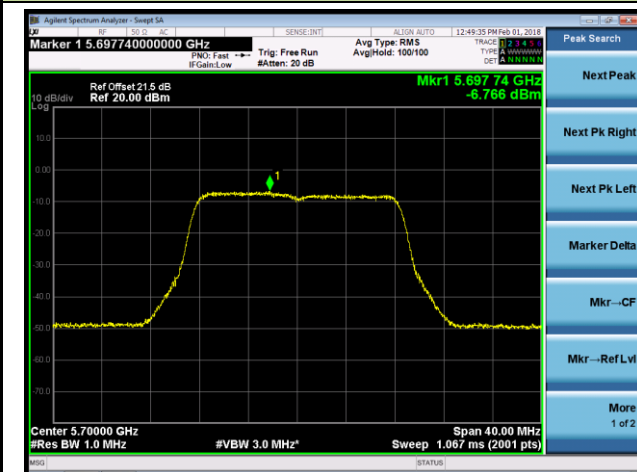

Channel 140 (5700MHz)