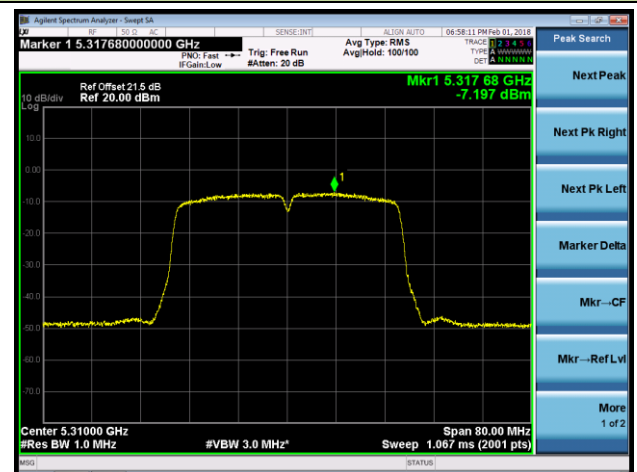

Channel 62 (5310MHz)