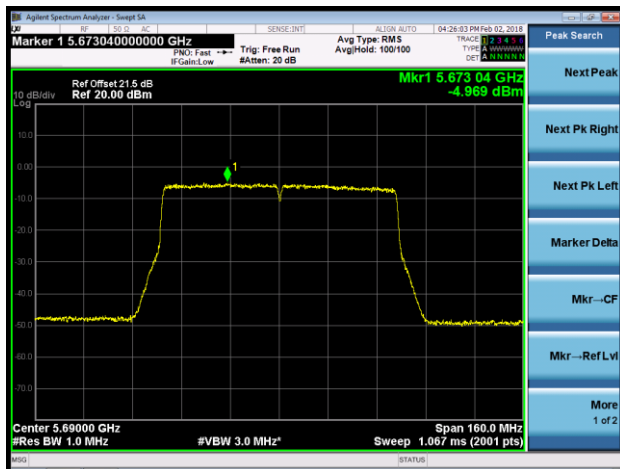

### 802.11ac-VHT80+80 Power Spectral Density - Ant 2 / Ant 2 + 3 (Ant 0 + 1 + 2 + 3) (CDD Mode)

**Channel 42 (5210MHz)**

**Channel 58 (5290MHz)**

**Channel 106 (5530MHz)**

**Channel 122 (5610MHz)**

**Channel 138 (5690MHz)**