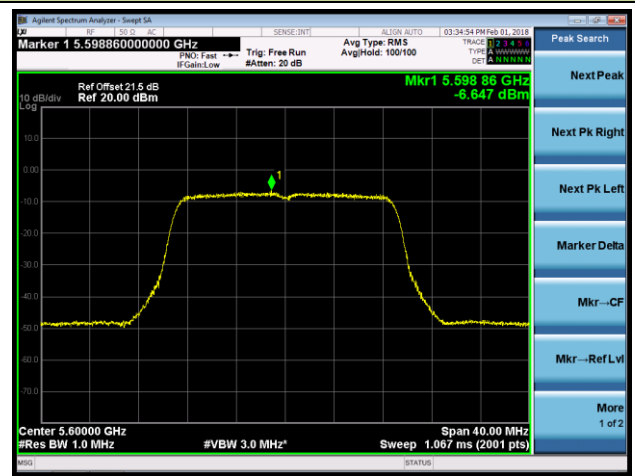

Channel 120 (5600MHz)