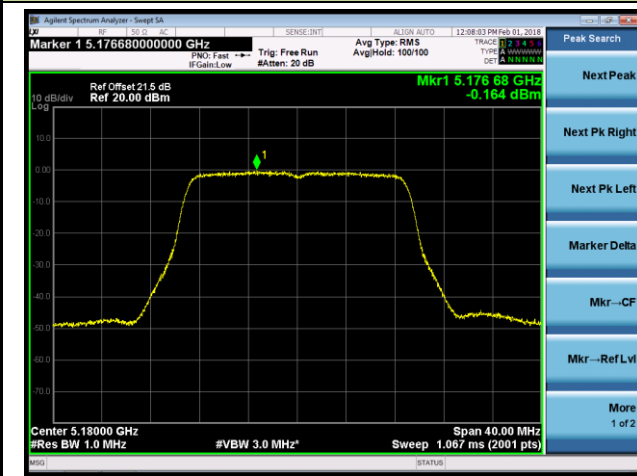

802.11a Power Spectral Density - Ant 2 / Ant 0 + 1 + 2 + 3 (CDD Mode)

Channel 100 (5500MHz)

Channel 120 (5600MHz)

Channel 140 (5700MHz)

Channel 144 (5720MHz)

Channel 149 (5745MHz)

Channel 157 (5785MHz)

**802.11a Power Spectral Density - Ant 2 / Ant 0 + 1 + 2 + 3 (CDD Mode)**

**Channel 165 (5825MHz)**

**802.11ac-VHT20 Power Spectral Density - Ant 2 / Ant 0 + 1 + 2 + 3 (CDD Mode)**
**Channel 36 (5180MHz)**

**Channel 44 (5220MHz)**

**Channel 48 (5240MHz)**

**Channel 52 (5260MHz)**