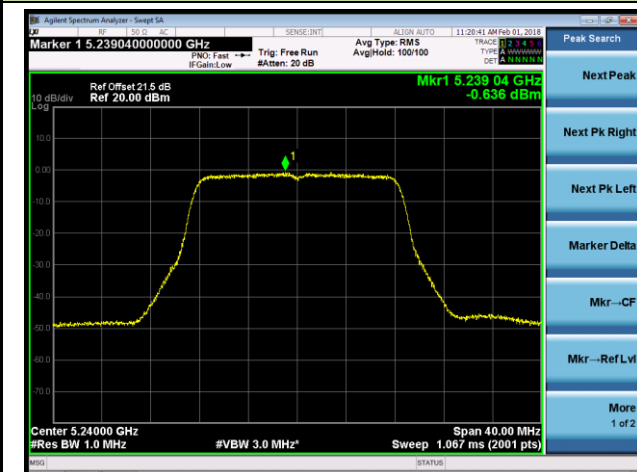

**Channel 106 (5530MHz)**

**802.11ac-VHT80+80 Contiguous Power Spectral Density - Ant 2 / Ant 0 + 1 + 2 + 3 (CDD Mode)**

**Channel 58 (5290MHz)**

**Channel 122 (5610MHz)**

**802.11a Power Spectral Density - Ant 3 / Ant 0 + 1 + 2 + 3 (CDD Mode)**
**Channel 36 (5180MHz)**

**Channel 44 (5220MHz)**

**Channel 48 (5240MHz)**

**Channel 52 (5260MHz)**

**Channel 60 (5300MHz)**

**Channel 64 (5320MHz)**