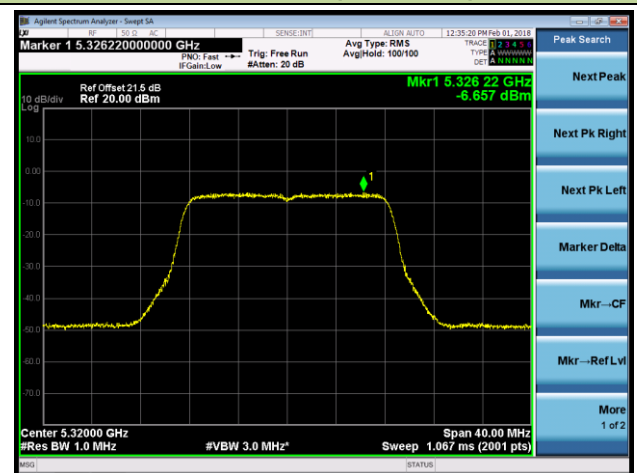

Channel 64 (5320MHz)