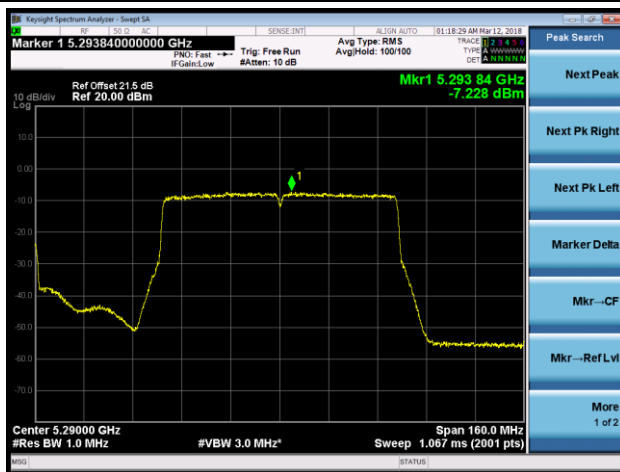

802.11ac-VHT80+80 Contiguous Power Spectral Density - Ant 2 / Ant 0 + 1 + 2 + 3 (CDD Mode)

Channel 58 (5290MHz)

Channel 122 (5610MHz)