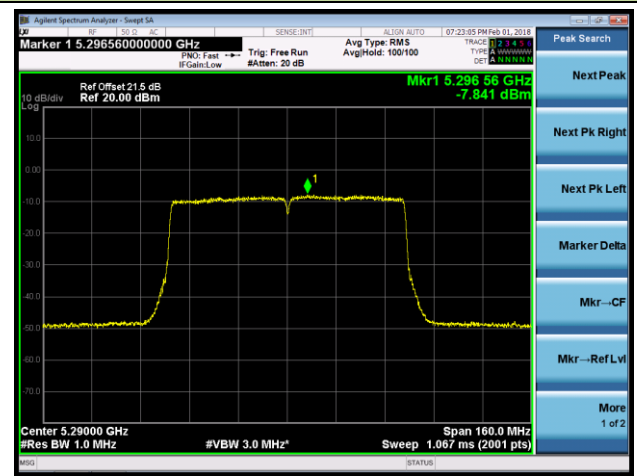

Channel 142 (5710MHz)

Channel 151 (5755MHz)

Channel 159 (5795MHz)

**802.11ac-VHT80 Power Spectral Density - Ant 2 / Ant 0 + 1 + 2 + 3 (CDD Mode)**
**Channel 42 (5210MHz)**

**Channel 58 (5290MHz)**

**Channel 106 (5530MHz)**