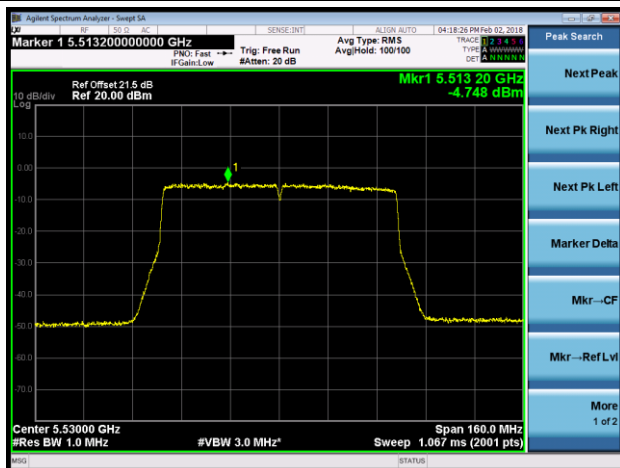

### 802.11ac-VHT80+80 Power Spectral Density - Ant 2 / Ant 2 + 3 (Ant 0 + 1 + 2 + 3) (CDD Mode)

**Channel 42 (5210MHz)**

**Channel 58 (5290MHz)**

**Channel 106 (5530MHz)**

**Channel 122 (5610MHz)**

**Channel 138 (5690MHz)**