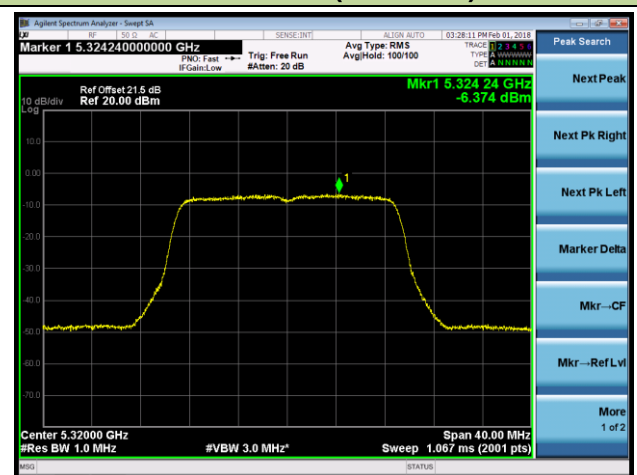

Channel 64 (5320MHz)