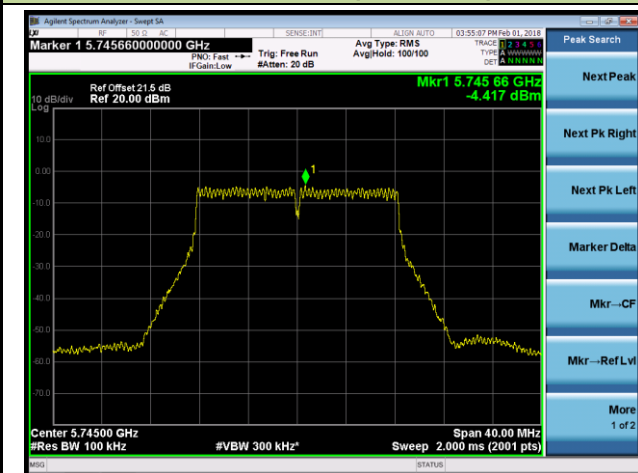

802.11a Power Spectral Density - Ant 2 / Ant 0 + 1 + 2 + 3 (CDD Mode)

Channel 100 (5500MHz)

Channel 120 (5600MHz)

Channel 140 (5700MHz)

Channel 144 (5720MHz)

Channel 149 (5745MHz)

Channel 157 (5785MHz)

**802.11a Power Spectral Density - Ant 2 / Ant 0 + 1 + 2 + 3 (CDD Mode)**

**Channel 165 (5825MHz)**

**802.11ac-VHT20 Power Spectral Density - Ant 2 / Ant 0 + 1 + 2 + 3 (CDD Mode)**
**Channel 36 (5180MHz)**

**Channel 44 (5220MHz)**

**Channel 48 (5240MHz)**

**Channel 52 (5260MHz)**