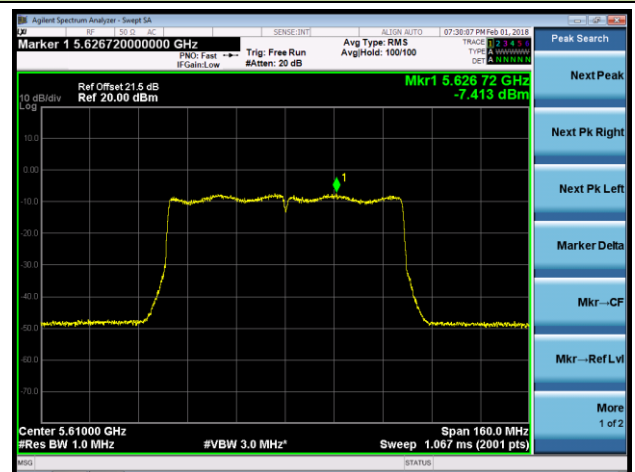

Channel 122 (5610MHz)