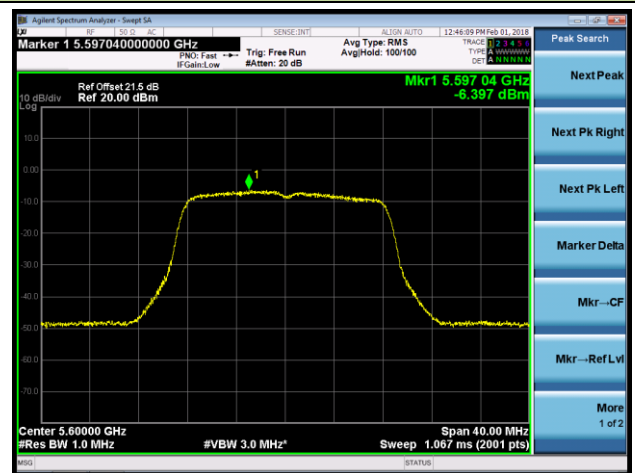

Channel 36 (5180MHz)

Channel 44 (5220MHz)

Channel 48 (5240MHz)

Channel 52 (5260MHz)

Channel 60 (5300MHz)

Channel 64 (5320MHz)

**802.11a Power Spectral Density - Ant 1 / Ant 0 + 1 + 2 + 3 (CDD Mode)**

**Channel 100 (5500MHz)**

**Channel 120 (5600MHz)**

**Channel 140 (5700MHz)**

**Channel 144 (5720MHz)**

**Channel 149 (5745MHz)**

**Channel 157 (5785MHz)**

802.11a Power Spectral Density - Ant 1 / Ant 0 + 1 + 2 + 3 (CDD Mode)

Channel 165 (5825MHz)