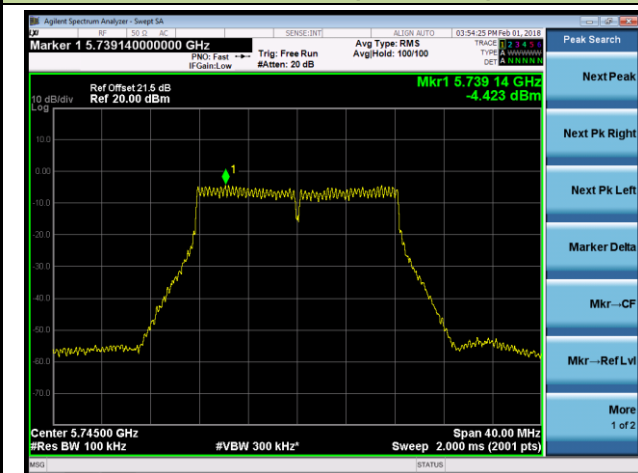

**Channel 120 (5600MHz)**

**Channel 140 (5700MHz)**

**Channel 144 (5720MHz)**

**Channel 149 (5745MHz)**

**Channel 157 (5785MHz)**

802.11a Power Spectral Density - Ant 1 / Ant 0 + 1 + 2 + 3 (CDD Mode)

Channel 165 (5825MHz)

802.11ac-VHT20 Power Spectral Density - Ant 1 / Ant 0 + 1 + 2 + 3 (CDD Mode)

Channel 36 (5180MHz)

Channel 44 (5220MHz)

Channel 48 (5240MHz)

Channel 52 (5260MHz)

Channel 60 (5300MHz)

Channel 64 (5320MHz)

802.11ac-VHT20 Power Spectral Density - Ant 1 / Ant 0 + 1 + 2 + 3 (CDD Mode)