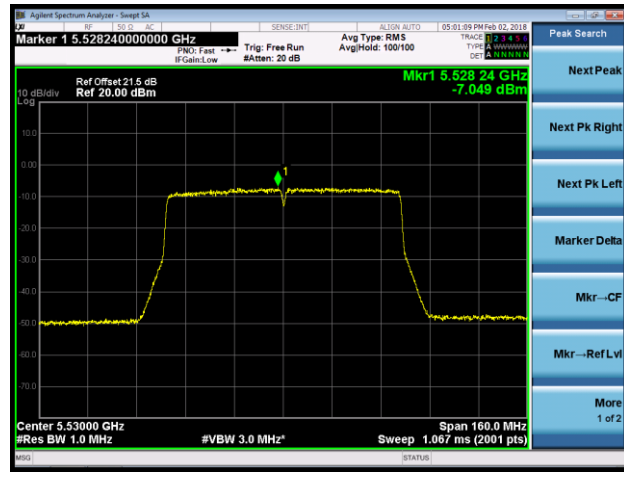

Non-contiguous 80+80 MHz Mode Fall within Same UNII Band

802.11ac-VHT80+80 Power Spectral Density - Ant 0 / Ant 0 + 1 (Ant 0 + 1 + 2 + 3) (CDD Mode)

Channel 106 (5530MHz)