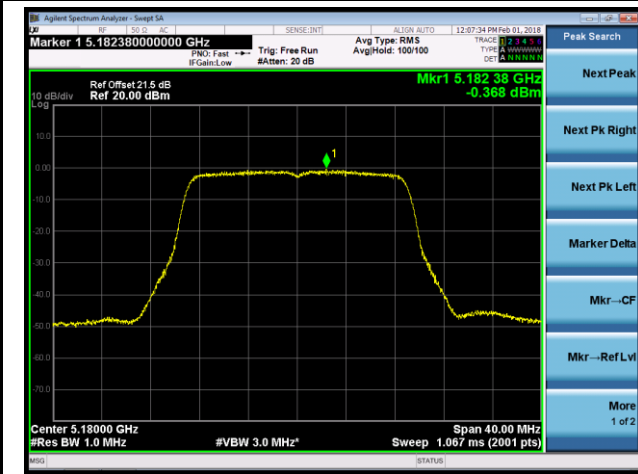

**Channel 120 (5600MHz)**

**Channel 140 (5700MHz)**

**Channel 144 (5720MHz)**

**Channel 149 (5745MHz)**

**Channel 157 (5785MHz)**

802.11a Power Spectral Density - Ant 1 / Ant 0 + 1 + 2 + 3 (CDD Mode)

Channel 165 (5825MHz)

802.11ac-VHT20 Power Spectral Density - Ant 1 / Ant 0 + 1 + 2 + 3 (CDD Mode)

Channel 36 (5180MHz)

Channel 44 (5220MHz)

Channel 48 (5240MHz)

Channel 52 (5260MHz)

Channel 60 (5300MHz)

Channel 64 (5320MHz)

802.11ac-VHT20 Power Spectral Density - Ant 1 / Ant 0 + 1 + 2 + 3 (CDD Mode)