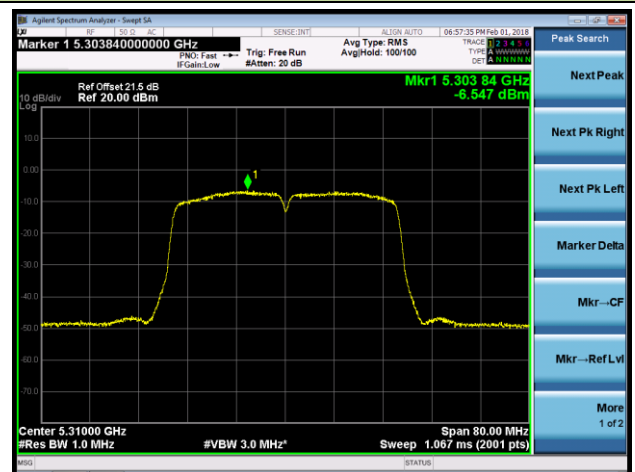

Channel 62 (5310MHz)