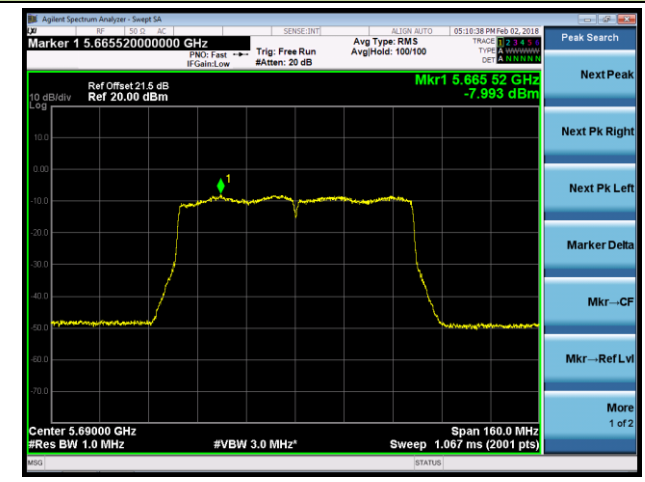

#### Channel 138 (5690MHz)

#### Channel 155 (5775MHz)

**Non-contiguous 80+80 MHz Mode Fall within Same UNII Band**

**802.11ac-VHT80+80 Power Spectral Density - Ant 1 / Ant 0 + 1 (Ant 0 + 1 + 2 + 3) (CDD Mode)**

**Channel 106 (5530MHz)**

**Channel 138 (5690MHz)**

**802.11ac-VHT80+80 Contiguous Power Spectral Density - Ant 1 / Ant 0 + 1 + 2 + 3 (CDD Mode)**

**Channel 42 (5210MHz)**

**Channel 106 (5530MHz)**