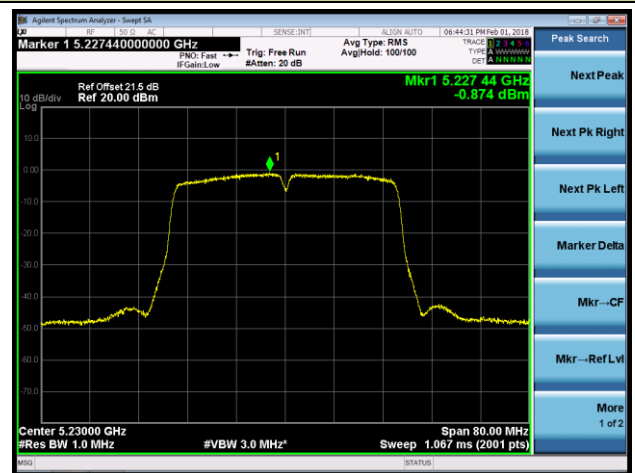

Channel 46 (5230MHz)