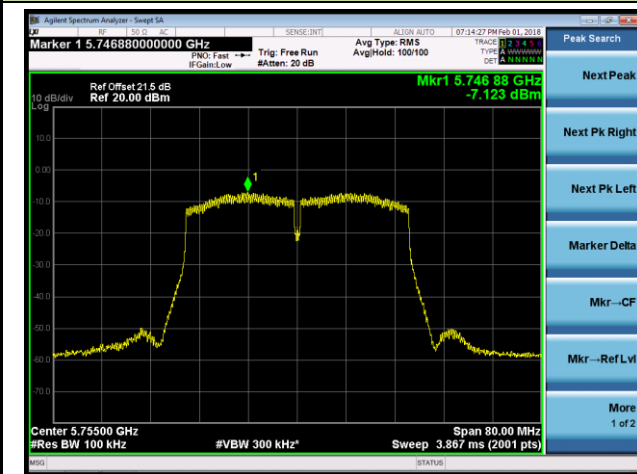

Channel 151 (5755MHz)