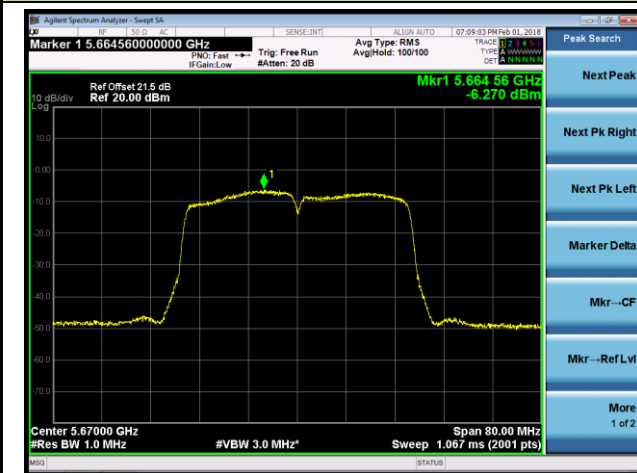

802.11ac-VHT40 Power Spectral Density - Ant 1 / Ant 0 + 1 + 2 + 3 (CDD Mode)

Channel 134 (5670MHz)