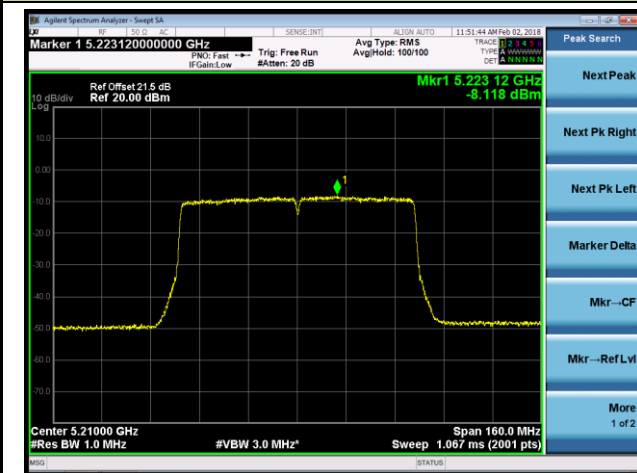

**802.11ac-VHT40 Power Spectral Density - Ant 0 / Ant 0 + 1 + 2 + 3 (CDD Mode)**
**Channel 134 (5670MHz)**

**Channel 142 (5710MHz)**

**Channel 151 (5755MHz)**

**Channel 159 (5795MHz)**

**802.11ac-VHT80 Power Spectral Density - Ant 0 / Ant 0 + 1 + 2 + 3 (CDD Mode)**
**Channel 42 (5210MHz)**

**Channel 58 (5290MHz)**

**Channel 106 (5530MHz)**

**Channel 122 (5610MHz)**

**Channel 138 (5690MHz)**

**Channel 155 (5775MHz)**