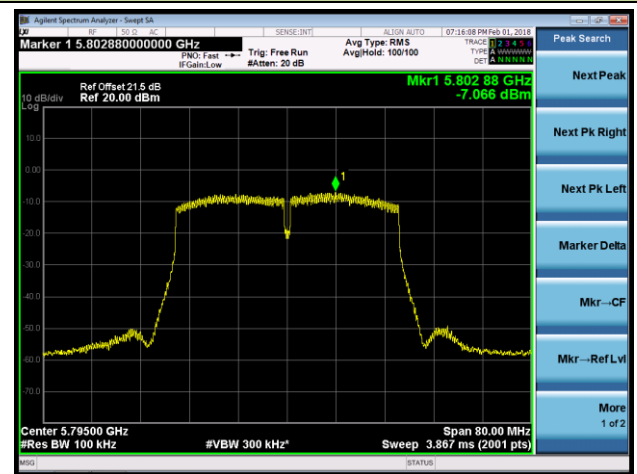

Channel 159 (5795MHz)