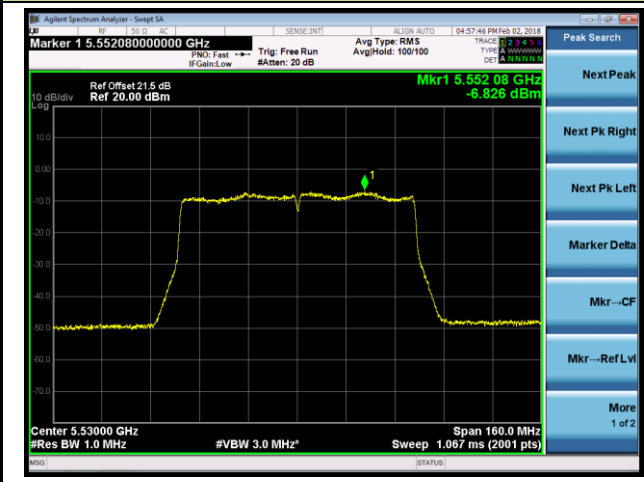

#### Channel 138 (5690MHz)

#### Channel 155 (5775MHz)

**Non-contiguous 80+80 MHz Mode Fall within Same UNII Band**

**802.11ac-VHT80+80 Power Spectral Density - Ant 1 / Ant 0 + 1 (Ant 0 + 1 + 2 + 3) (CDD Mode)**

**Channel 106 (5530MHz)**

**Channel 138 (5690MHz)**

**802.11ac-VHT80+80 Contiguous Power Spectral Density - Ant 1 / Ant 0 + 1 + 2 + 3 (CDD Mode)**

**Channel 42 (5210MHz)**

**Channel 106 (5530MHz)**