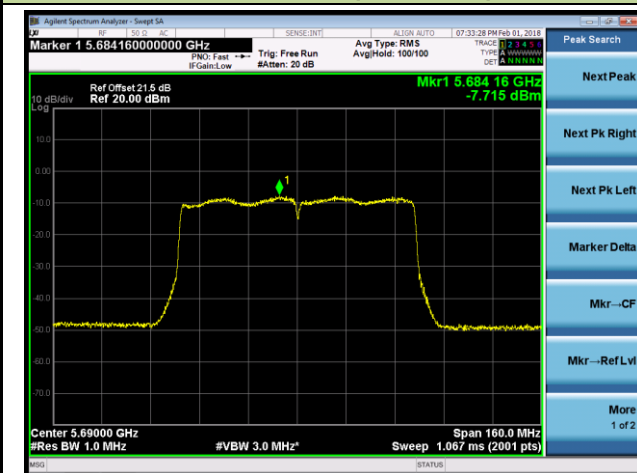

Channel 138 (5690MHz)