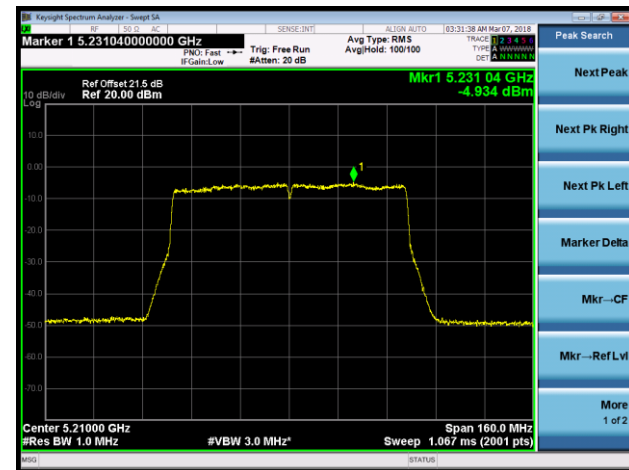

Non-contiguous 80+80 MHz Mode Fall within Different UNII Band

802.11ac-VHT80+80 Power Spectral Density - Ant 1 / Ant 0 + 1 (Ant 0 + 1 + 2 + 3) (CDD Mode)

Channel 42 (5210MHz)