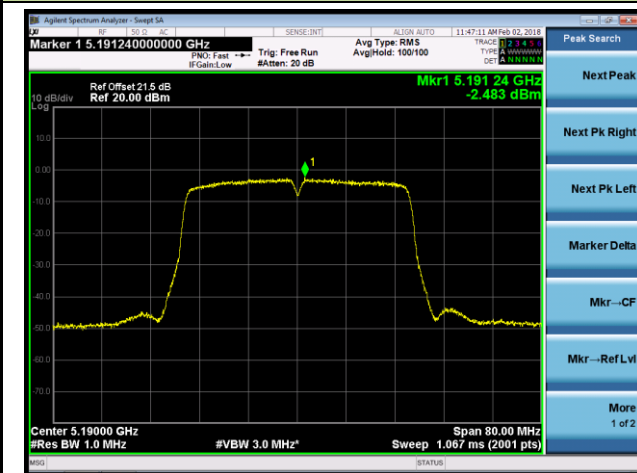

802.11ac-VHT40 Power Spectral Density - Ant 1 / Ant 0 + 1 + 2 + 3 (CDD Mode)

Channel 38 (5190MHz)