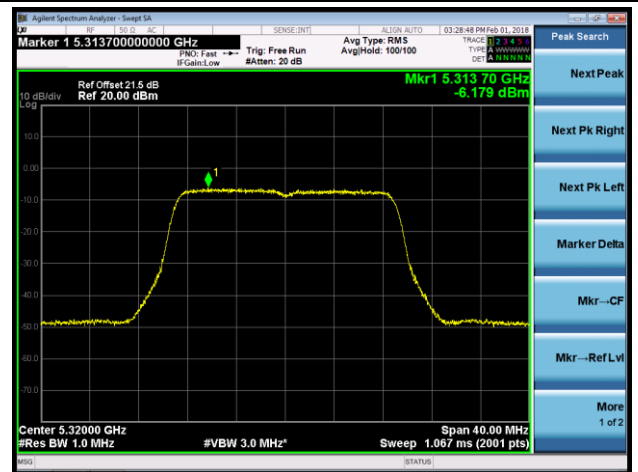

802.11ac-VHT20 Power Spectral Density - Ant 1 / Ant 0 + 1 + 2 + 3 (CDD Mode)

Channel 36 (5180MHz)

Channel 44 (5220MHz)

Channel 48 (5240MHz)

Channel 52 (5260MHz)

Channel 60 (5300MHz)

Channel 64 (5320MHz)

802.11ac-VHT20 Power Spectral Density - Ant 1 / Ant 0 + 1 + 2 + 3 (CDD Mode)