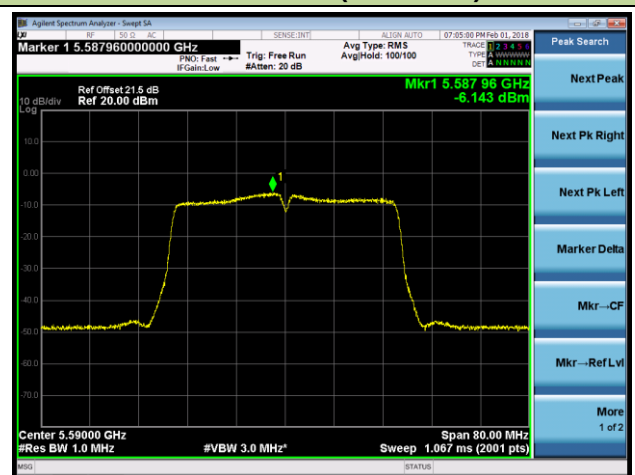

Channel 118 (5590MHz)