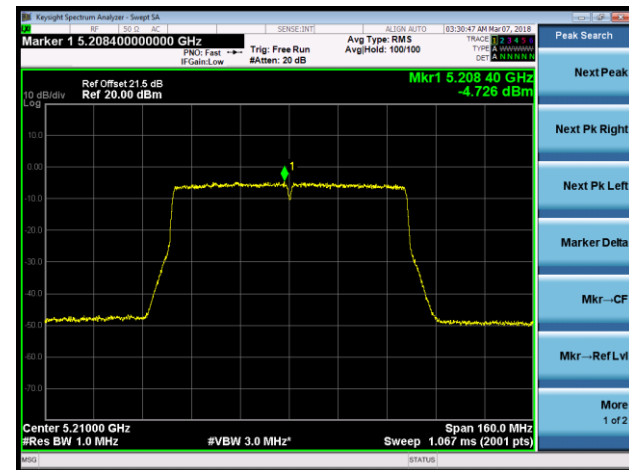

Non-contiguous 80+80 MHz Mode Fall within Different UNII Band

802.11ac-VHT80+80 Power Spectral Density - Ant 0 / Ant 0 + 1 (Ant 0 + 1 + 2 + 3) (CDD Mode)

Channel 42 (5210MHz)