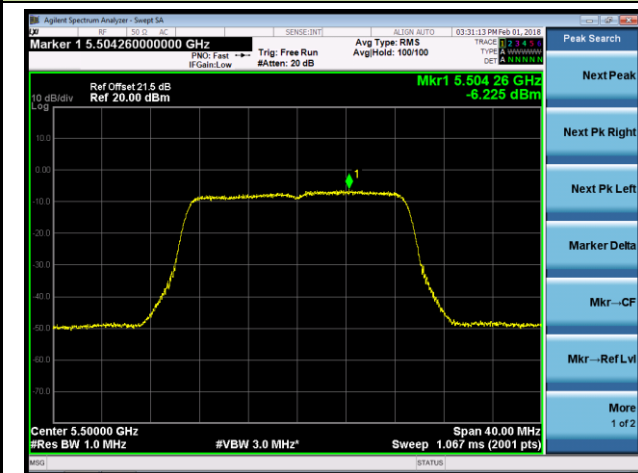

802.11ac-VHT20 Power Spectral Density - Ant 1 / Ant 0 + 1 + 2 + 3 (CDD Mode)

Channel 100 (5500MHz)