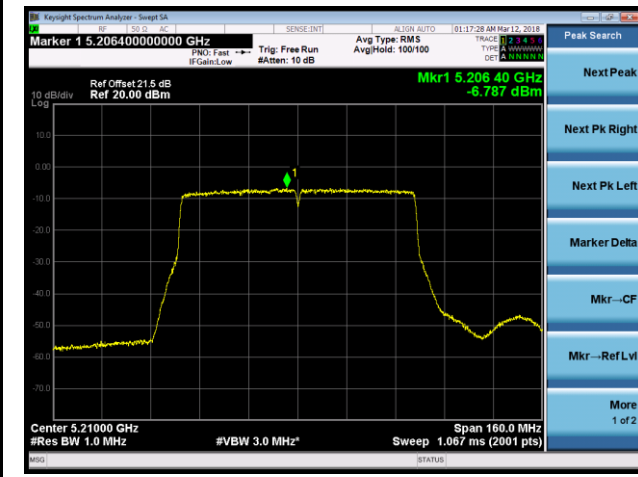

#### Channel 138 (5690MHz)

#### Channel 155 (5775MHz)

**Non-contiguous 80+80 MHz Mode Fall within Same UNII Band**

**802.11ac-VHT80+80 Power Spectral Density - Ant 0 / Ant 0 + 1 (Ant 0 + 1 + 2 + 3) (CDD Mode)**

**Channel 106 (5530MHz)**

**Channel 138 (5690MHz)**

**802.11ac-VHT80+80 Contiguous Power Spectral Density - Ant 0 / Ant 0 + 1 + 2 + 3 (CDD Mode)**

**Channel 42 (5210MHz)**

**Channel 106 (5530MHz)**

802.11a Power Spectral Density - Ant 1 / Ant 0 + 1 + 2 + 3 (CDD Mode)