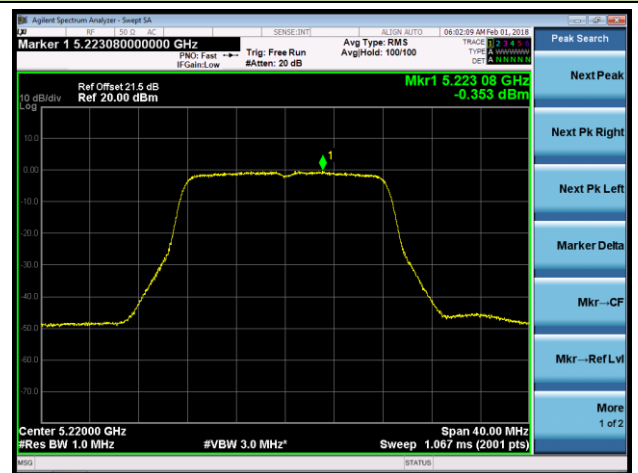

Channel 44 (5220MHz)