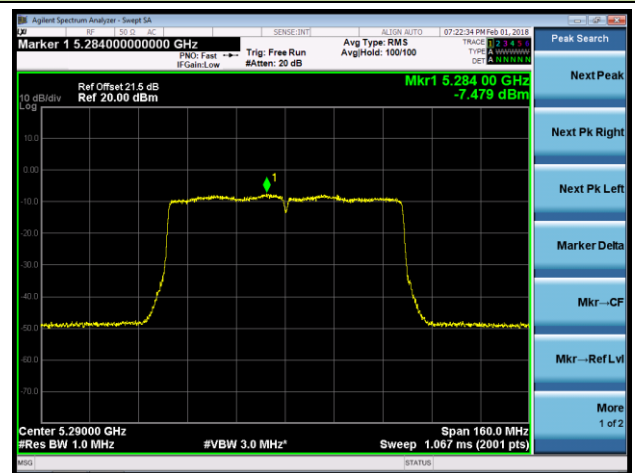

Channel 58 (5290MHz)