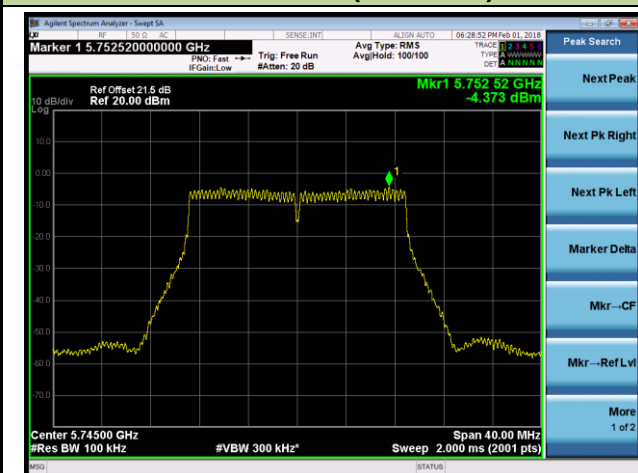

802.11ac-VHT20 Power Spectral Density - Ant 1 / Ant 0 + 1 + 2 + 3 (CDD Mode)

Channel 36 (5180MHz)

Channel 44 (5220MHz)

Channel 48 (5240MHz)

Channel 52 (5260MHz)

Channel 60 (5300MHz)

Channel 64 (5320MHz)

802.11ac-VHT20 Power Spectral Density - Ant 1 / Ant 0 + 1 + 2 + 3 (CDD Mode)

Channel 100 (5500MHz)

Channel 120 (5600MHz)

Channel 140 (5700MHz)

Channel 144 (5720MHz)

Channel 149 (5745MHz)

Channel 157 (5785MHz)

**802.11ac-VHT20 Power Spectral Density - Ant 1 / Ant 0 + 1 + 2 + 3 (CDD Mode)**