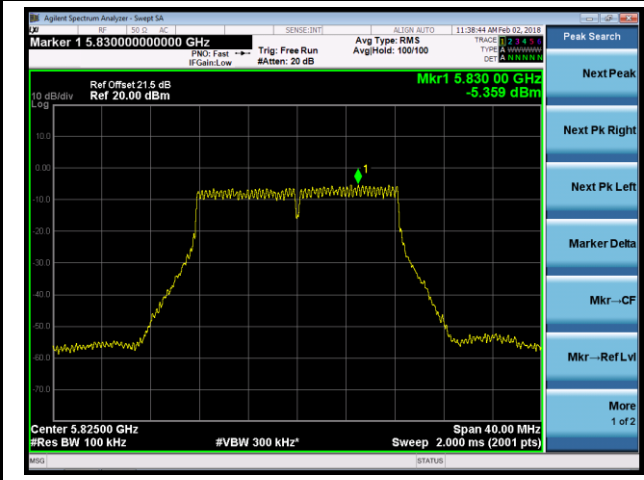

**Channel 120 (5600MHz)**

**Channel 140 (5700MHz)**

**Channel 144 (5720MHz)**

**Channel 149 (5745MHz)**

**Channel 157 (5785MHz)**

802.11a Power Spectral Density - Ant 1 / Ant 0 + 1 + 2 + 3 (CDD Mode)

Channel 165 (5825MHz)

802.11ac-VHT20 Power Spectral Density - Ant 1 / Ant 0 + 1 + 2 + 3 (CDD Mode)

Channel 36 (5180MHz)

Channel 44 (5220MHz)

Channel 48 (5240MHz)

Channel 52 (5260MHz)

Channel 60 (5300MHz)

Channel 64 (5320MHz)

802.11ac-VHT20 Power Spectral Density - Ant 1 / Ant 0 + 1 + 2 + 3 (CDD Mode)