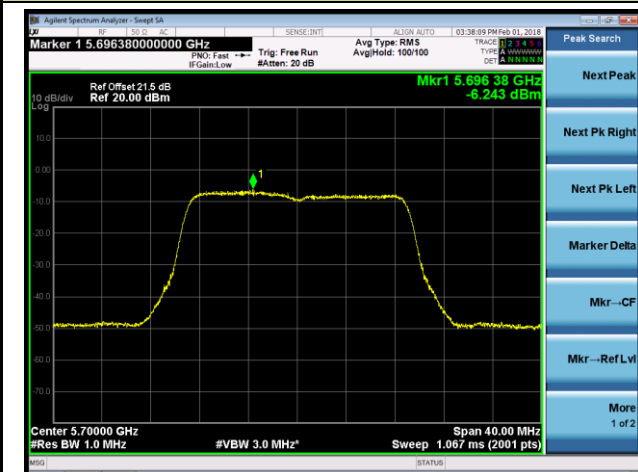

Channel 140 (5700MHz)