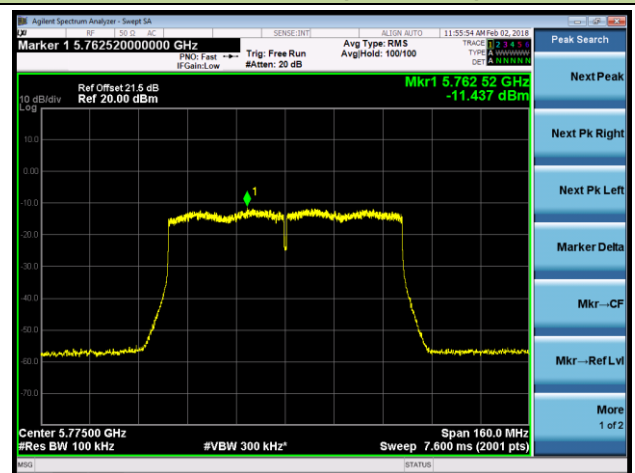

Channel 155 (5775MHz)