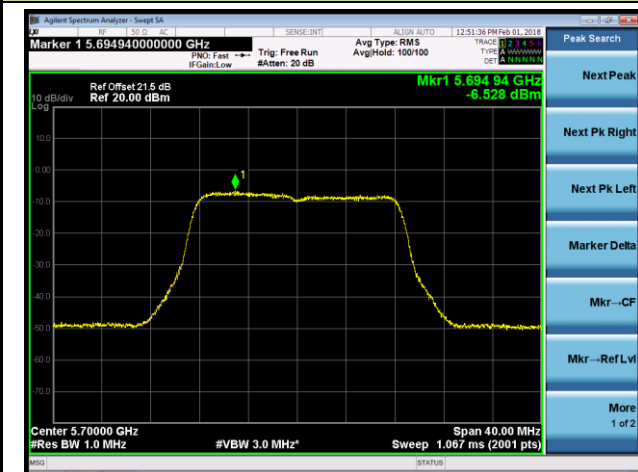

Channel 36 (5180MHz)

Channel 44 (5220MHz)

Channel 48 (5240MHz)

Channel 52 (5260MHz)

Channel 60 (5300MHz)

Channel 64 (5320MHz)

**802.11a Power Spectral Density - Ant 1 / Ant 0 + 1 + 2 + 3 (CDD Mode)**

**Channel 100 (5500MHz)**

**Channel 120 (5600MHz)**

**Channel 140 (5700MHz)**

**Channel 144 (5720MHz)**

**Channel 149 (5745MHz)**

**Channel 157 (5785MHz)**

802.11a Power Spectral Density - Ant 1 / Ant 0 + 1 + 2 + 3 (CDD Mode)

Channel 165 (5825MHz)