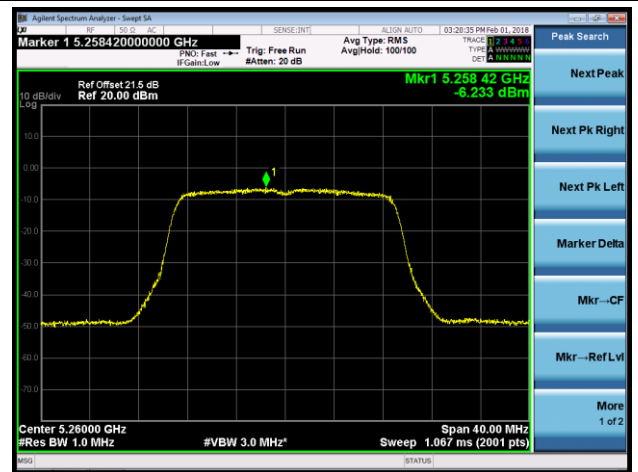

802.11ac-VHT20 Power Spectral Density - Ant 1 / Ant 0 + 1 + 2 + 3 (CDD Mode)

Channel 36 (5180MHz)

Channel 44 (5220MHz)

Channel 48 (5240MHz)

Channel 52 (5260MHz)

Channel 60 (5300MHz)

Channel 64 (5320MHz)

802.11ac-VHT20 Power Spectral Density - Ant 1 / Ant 0 + 1 + 2 + 3 (CDD Mode)