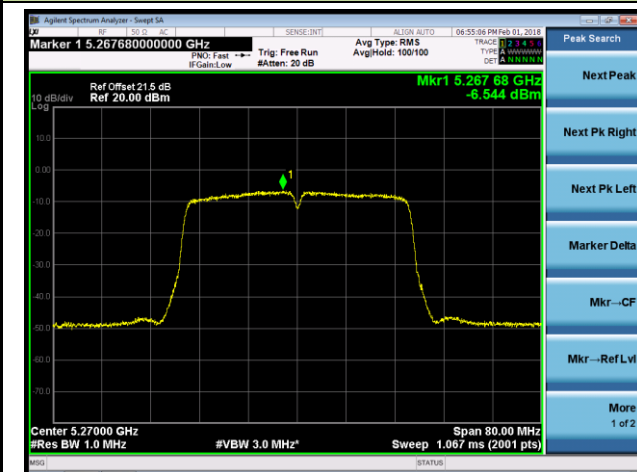

Channel 54 (5270MHz)