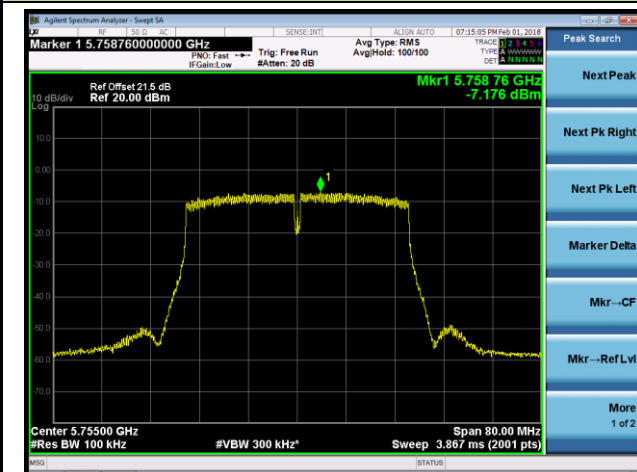

**802.11ac-VHT40 Power Spectral Density - Ant 0 / Ant 0 + 1 + 2 + 3 (CDD Mode)**
**Channel 134 (5670MHz)**

**Channel 142 (5710MHz)**

**Channel 151 (5755MHz)**

**Channel 159 (5795MHz)**

**802.11ac-VHT80 Power Spectral Density - Ant 0 / Ant 0 + 1 + 2 + 3 (CDD Mode)**
**Channel 42 (5210MHz)**

**Channel 58 (5290MHz)**

**Channel 106 (5530MHz)**

**Channel 122 (5610MHz)**

**Channel 138 (5690MHz)**

**Channel 155 (5775MHz)**