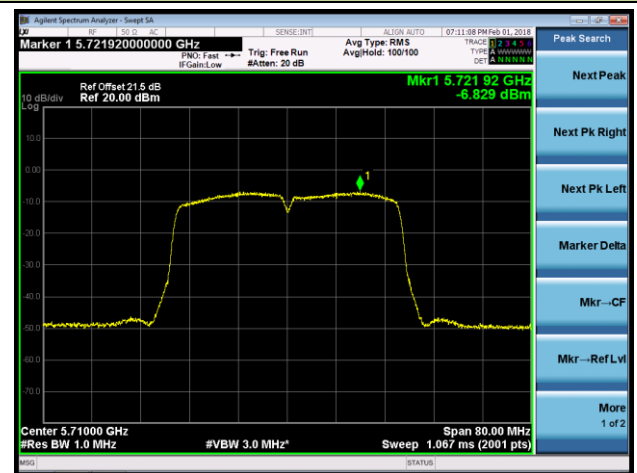

Channel 142 (5710MHz)