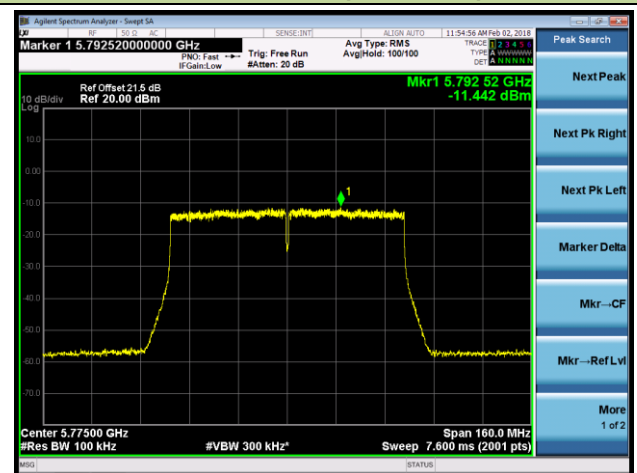

**802.11ac-VHT40 Power Spectral Density - Ant 0 / Ant 0 + 1 + 2 + 3 (CDD Mode)**
**Channel 134 (5670MHz)**

**Channel 142 (5710MHz)**

**Channel 151 (5755MHz)**

**Channel 159 (5795MHz)**

**802.11ac-VHT80 Power Spectral Density - Ant 0 / Ant 0 + 1 + 2 + 3 (CDD Mode)**
**Channel 42 (5210MHz)**

**Channel 58 (5290MHz)**

**Channel 106 (5530MHz)**

**Channel 122 (5610MHz)**

**Channel 138 (5690MHz)**

**Channel 155 (5775MHz)**