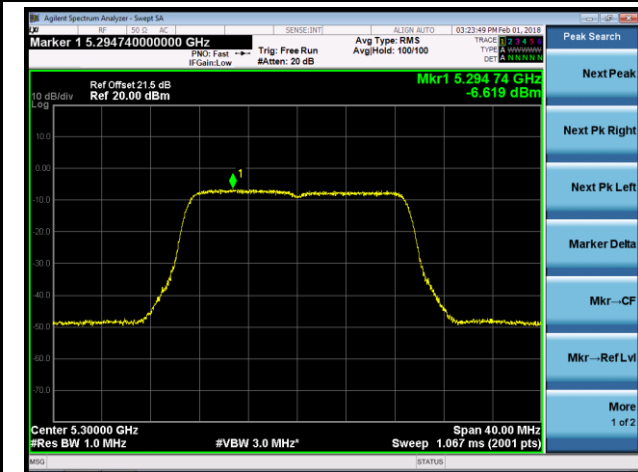

802.11ac-VHT20 Power Spectral Density - Ant 1 / Ant 0 + 1 + 2 + 3 (CDD Mode)

Channel 36 (5180MHz)

Channel 44 (5220MHz)

Channel 48 (5240MHz)

Channel 52 (5260MHz)

Channel 60 (5300MHz)

Channel 64 (5320MHz)

802.11ac-VHT20 Power Spectral Density - Ant 1 / Ant 0 + 1 + 2 + 3 (CDD Mode)