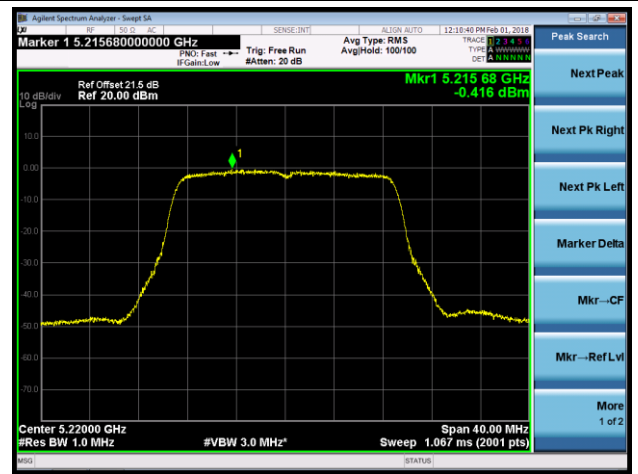

Channel 44 (5220MHz)