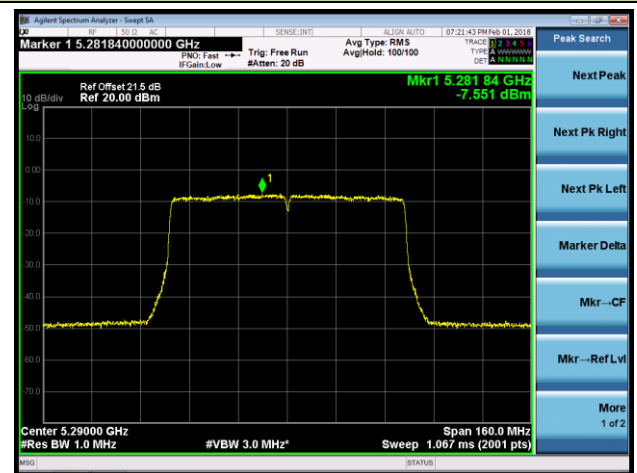

**802.11ac-VHT40 Power Spectral Density - Ant 0 / Ant 0 + 1 + 2 + 3 (CDD Mode)**
**Channel 134 (5670MHz)**

**Channel 142 (5710MHz)**

**Channel 151 (5755MHz)**

**Channel 159 (5795MHz)**

**802.11ac-VHT80 Power Spectral Density - Ant 0 / Ant 0 + 1 + 2 + 3 (CDD Mode)**
**Channel 42 (5210MHz)**

**Channel 58 (5290MHz)**

**Channel 106 (5530MHz)**

**Channel 122 (5610MHz)**

**Channel 138 (5690MHz)**

**Channel 155 (5775MHz)**