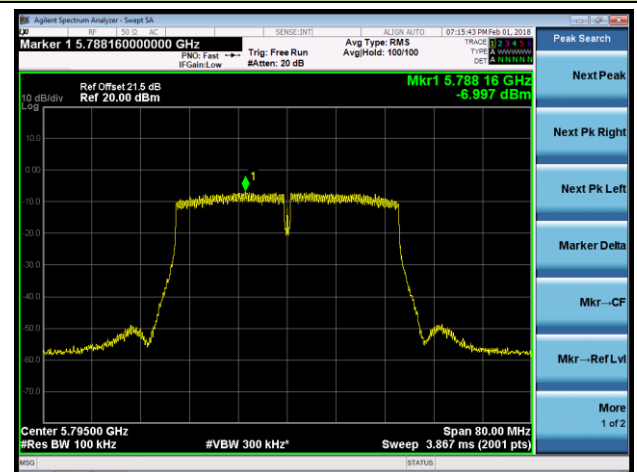

**802.11ac-VHT40 Power Spectral Density - Ant 0 / Ant 0 + 1 + 2 + 3 (CDD Mode)**
**Channel 134 (5670MHz)**

**Channel 142 (5710MHz)**

**Channel 151 (5755MHz)**

**Channel 159 (5795MHz)**

**802.11ac-VHT80 Power Spectral Density - Ant 0 / Ant 0 + 1 + 2 + 3 (CDD Mode)**
**Channel 42 (5210MHz)**

**Channel 58 (5290MHz)**

**Channel 106 (5530MHz)**

**Channel 122 (5610MHz)**

**Channel 138 (5690MHz)**

**Channel 155 (5775MHz)**