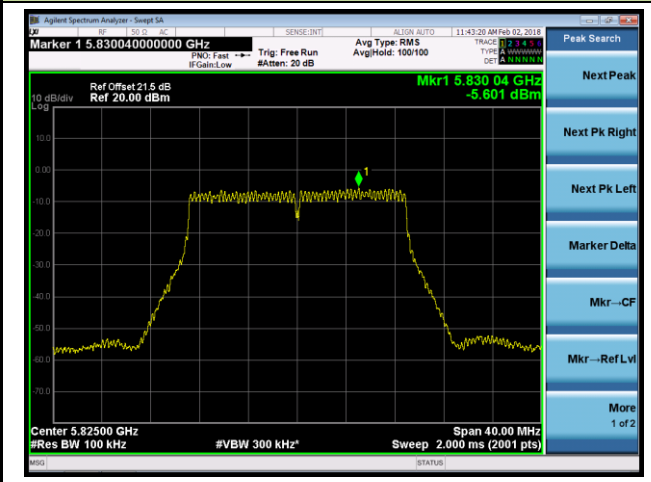

802.11ac-VHT20 Power Spectral Density - Ant 1 / Ant 0 + 1 + 2 + 3 (CDD Mode)

Channel 165 (5825MHz)