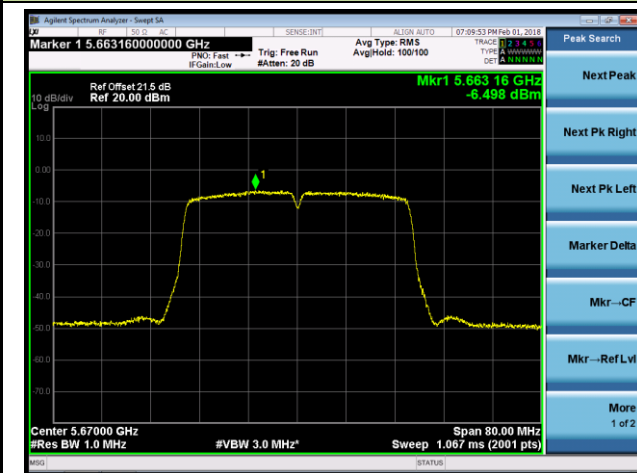

**802.11ac-VHT40 Power Spectral Density - Ant 0 / Ant 0 + 1 + 2 + 3 (CDD Mode)**
**Channel 134 (5670MHz)**

**Channel 142 (5710MHz)**

**Channel 151 (5755MHz)**

**Channel 159 (5795MHz)**

**802.11ac-VHT80 Power Spectral Density - Ant 0 / Ant 0 + 1 + 2 + 3 (CDD Mode)**
**Channel 42 (5210MHz)**

**Channel 58 (5290MHz)**

**Channel 106 (5530MHz)**

**Channel 122 (5610MHz)**

**Channel 138 (5690MHz)**

**Channel 155 (5775MHz)**