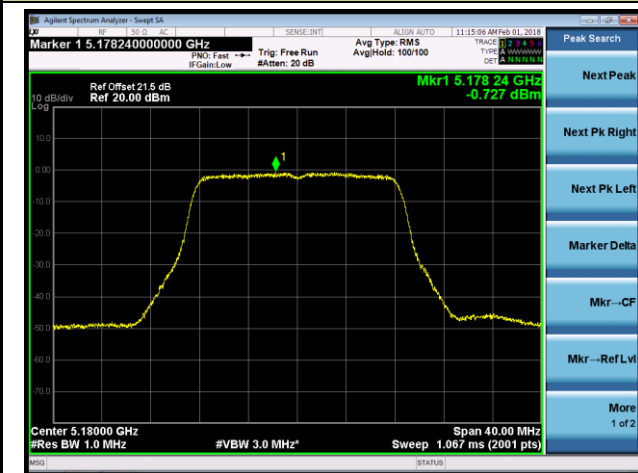

802.11a Power Spectral Density - Ant 1 / Ant 0 + 1 + 2 + 3 (CDD Mode)

Channel 36 (5180MHz)