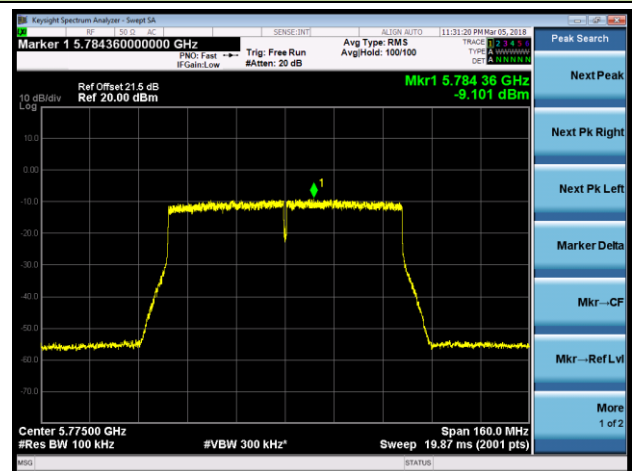

Channel 155 (5775MHz)