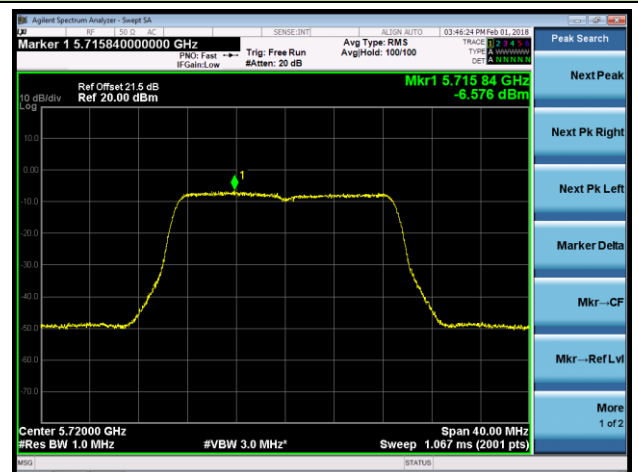

Channel 100 (5500MHz)

Channel 120 (5600MHz)

Channel 140 (5700MHz)

Channel 144 (5720MHz)

Channel 149 (5745MHz)

Channel 157 (5785MHz)

**802.11ac-VHT20 Power Spectral Density - Ant 1 / Ant 0 + 1 + 2 + 3 (CDD Mode)**