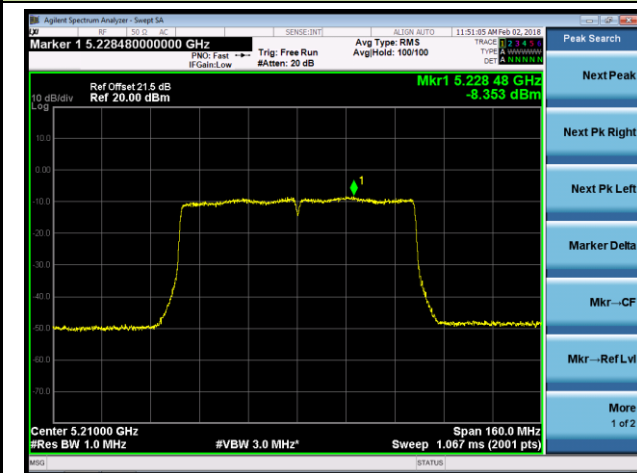

802.11ac-VHT80 Power Spectral Density - Ant 1 / Ant 0 + 1 + 2 + 3 (CDD Mode)

Channel 42 (5210MHz)