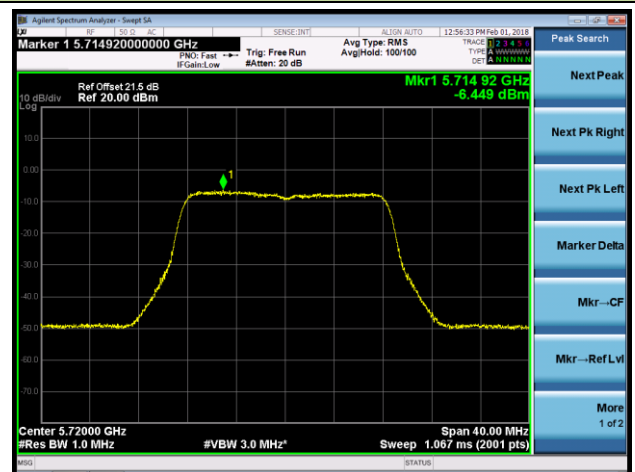

Channel 36 (5180MHz)

Channel 44 (5220MHz)

Channel 48 (5240MHz)

Channel 52 (5260MHz)

Channel 60 (5300MHz)

Channel 64 (5320MHz)

**802.11a Power Spectral Density - Ant 1 / Ant 0 + 1 + 2 + 3 (CDD Mode)**

**Channel 100 (5500MHz)**

**Channel 120 (5600MHz)**

**Channel 140 (5700MHz)**

**Channel 144 (5720MHz)**

**Channel 149 (5745MHz)**

**Channel 157 (5785MHz)**

802.11a Power Spectral Density - Ant 1 / Ant 0 + 1 + 2 + 3 (CDD Mode)

Channel 165 (5825MHz)