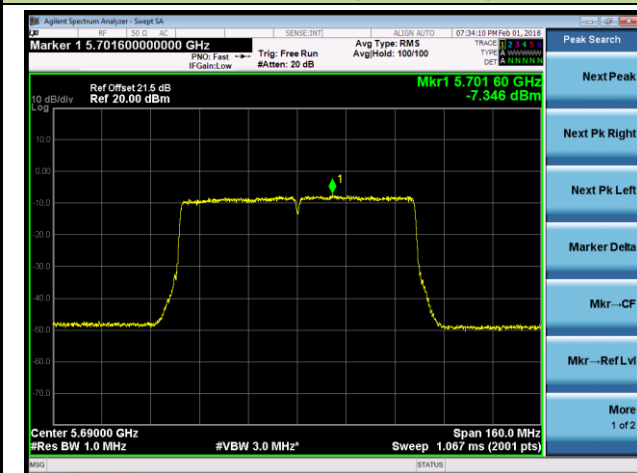

**802.11ac-VHT40 Power Spectral Density - Ant 0 / Ant 0 + 1 + 2 + 3 (CDD Mode)**
**Channel 134 (5670MHz)**

**Channel 142 (5710MHz)**

**Channel 151 (5755MHz)**

**Channel 159 (5795MHz)**

**802.11ac-VHT80 Power Spectral Density - Ant 0 / Ant 0 + 1 + 2 + 3 (CDD Mode)**
**Channel 42 (5210MHz)**

**Channel 58 (5290MHz)**

**Channel 106 (5530MHz)**

**Channel 122 (5610MHz)**

**Channel 138 (5690MHz)**

**Channel 155 (5775MHz)**