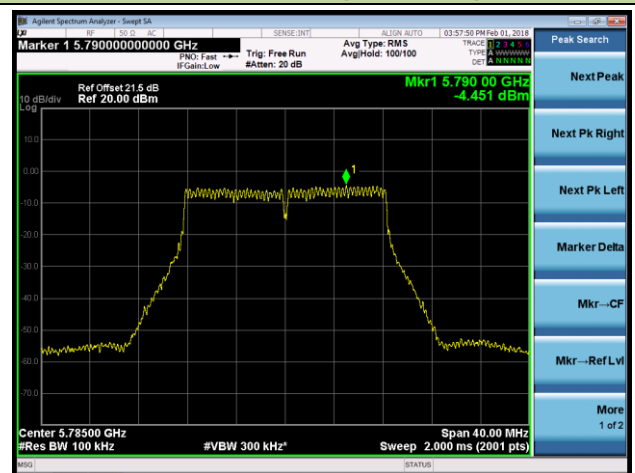

**Channel 120 (5600MHz)**

**Channel 140 (5700MHz)**

**Channel 144 (5720MHz)**

**Channel 149 (5745MHz)**

**Channel 157 (5785MHz)**

802.11a Power Spectral Density - Ant 1 / Ant 0 + 1 + 2 + 3 (CDD Mode)

Channel 165 (5825MHz)

802.11ac-VHT20 Power Spectral Density - Ant 1 / Ant 0 + 1 + 2 + 3 (CDD Mode)

Channel 36 (5180MHz)

Channel 44 (5220MHz)

Channel 48 (5240MHz)

Channel 52 (5260MHz)

Channel 60 (5300MHz)

Channel 64 (5320MHz)

802.11ac-VHT20 Power Spectral Density - Ant 1 / Ant 0 + 1 + 2 + 3 (CDD Mode)