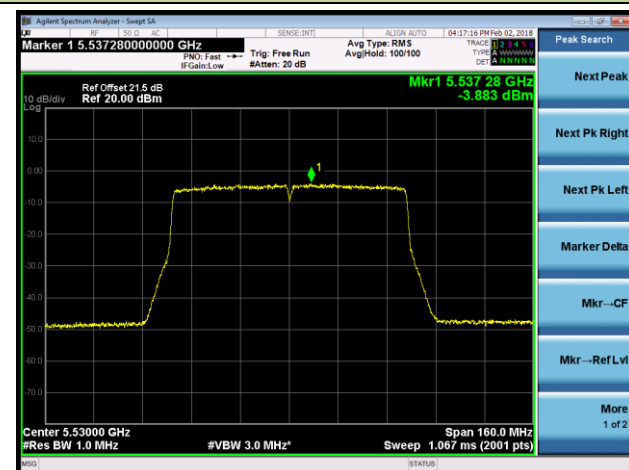

Channel 106 (5530MHz)