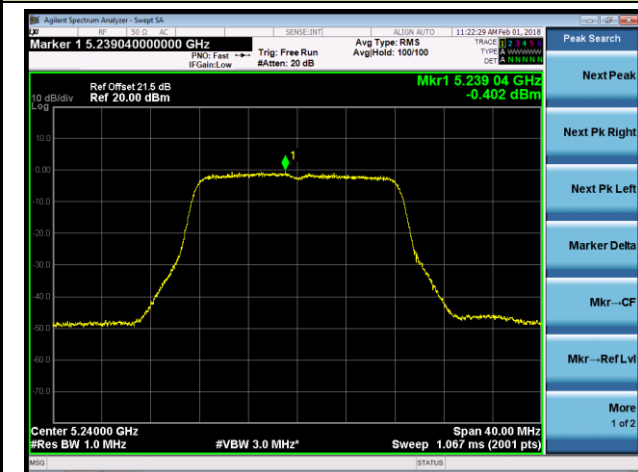

Channel 48 (5240MHz)