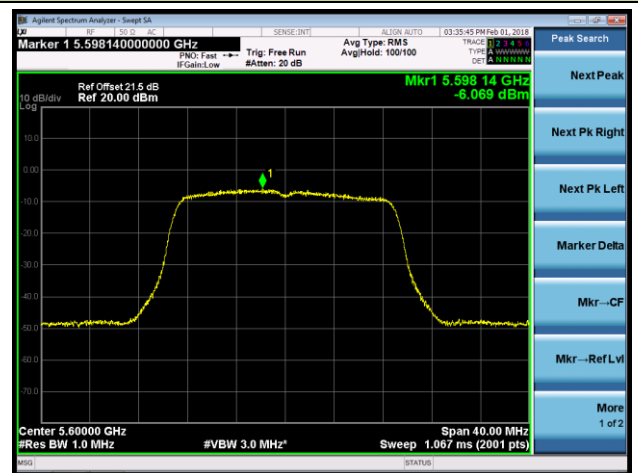

Channel 120 (5600MHz)