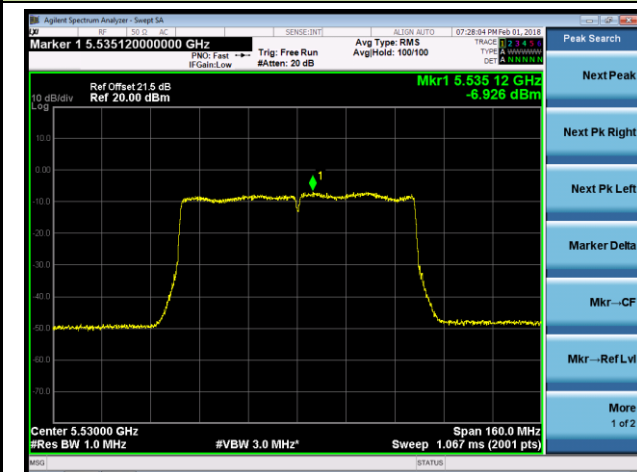

Channel 106 (5530MHz)