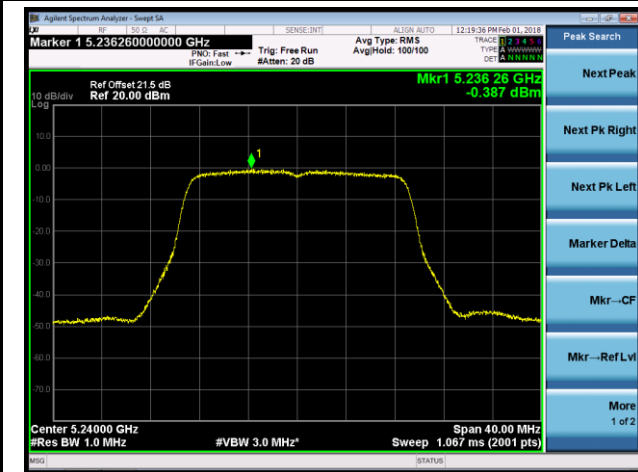

802.11ac-VHT20 Power Spectral Density - Ant 1 / Ant 0 + 1 + 2 + 3 (CDD Mode)

Channel 36 (5180MHz)

Channel 44 (5220MHz)

Channel 48 (5240MHz)

Channel 52 (5260MHz)

Channel 60 (5300MHz)

Channel 64 (5320MHz)

802.11ac-VHT20 Power Spectral Density - Ant 1 / Ant 0 + 1 + 2 + 3 (CDD Mode)