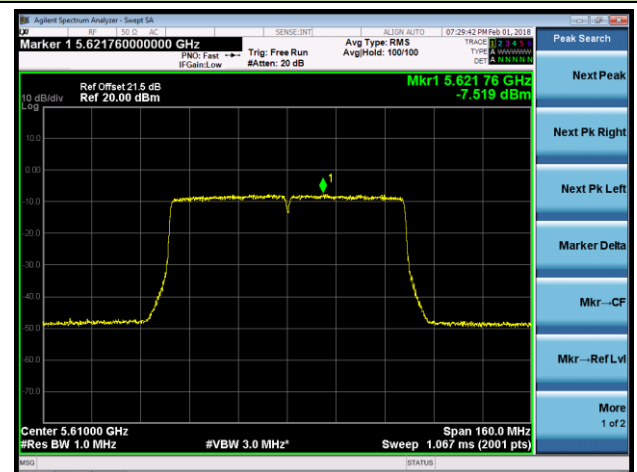

**802.11ac-VHT40 Power Spectral Density - Ant 0 / Ant 0 + 1 + 2 + 3 (CDD Mode)**
**Channel 134 (5670MHz)**

**Channel 142 (5710MHz)**

**Channel 151 (5755MHz)**

**Channel 159 (5795MHz)**

**802.11ac-VHT80 Power Spectral Density - Ant 0 / Ant 0 + 1 + 2 + 3 (CDD Mode)**
**Channel 42 (5210MHz)**

**Channel 58 (5290MHz)**

**Channel 106 (5530MHz)**

**Channel 122 (5610MHz)**

**Channel 138 (5690MHz)**

**Channel 155 (5775MHz)**