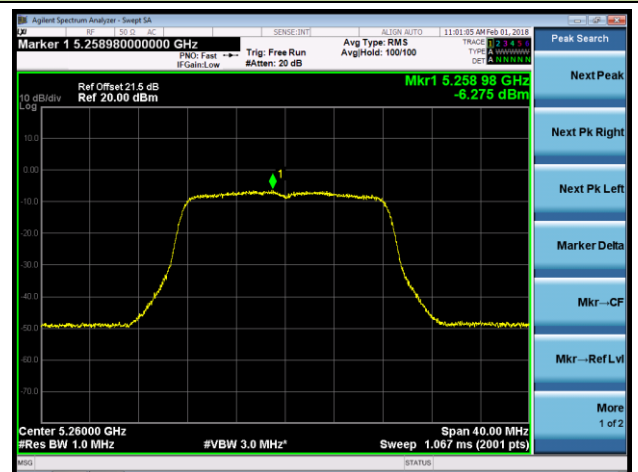

Channel 36 (5180MHz)

Channel 44 (5220MHz)

Channel 48 (5240MHz)

Channel 52 (5260MHz)

Channel 60 (5300MHz)

Channel 64 (5320MHz)

**802.11a Power Spectral Density - Ant 1 / Ant 0 + 1 + 2 + 3 (CDD Mode)**

**Channel 100 (5500MHz)**