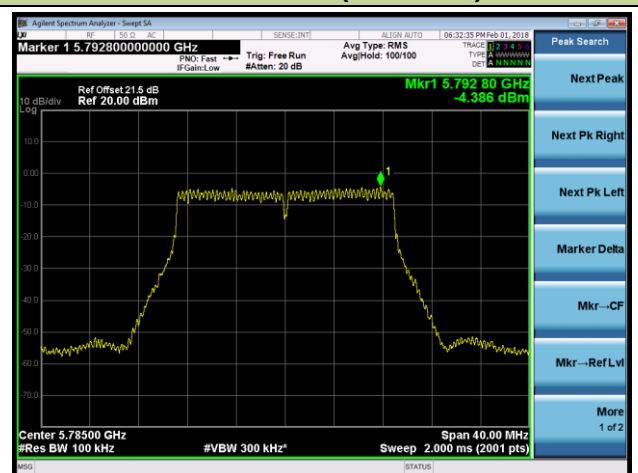

Channel 100 (5500MHz)

Channel 120 (5600MHz)

Channel 140 (5700MHz)

Channel 144 (5720MHz)

Channel 149 (5745MHz)

Channel 157 (5785MHz)

**802.11ac-VHT20 Power Spectral Density - Ant 1 / Ant 0 + 1 + 2 + 3 (CDD Mode)**