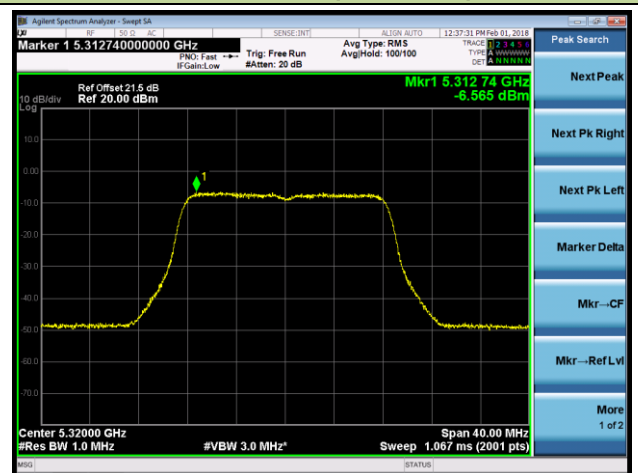

Channel 36 (5180MHz)

Channel 44 (5220MHz)

Channel 48 (5240MHz)

Channel 52 (5260MHz)

Channel 60 (5300MHz)

Channel 64 (5320MHz)

**802.11a Power Spectral Density - Ant 1 / Ant 0 + 1 + 2 + 3 (CDD Mode)**

**Channel 100 (5500MHz)**

**Channel 120 (5600MHz)**

**Channel 140 (5700MHz)**

**Channel 144 (5720MHz)**

**Channel 149 (5745MHz)**

**Channel 157 (5785MHz)**

802.11a Power Spectral Density - Ant 1 / Ant 0 + 1 + 2 + 3 (CDD Mode)

Channel 165 (5825MHz)