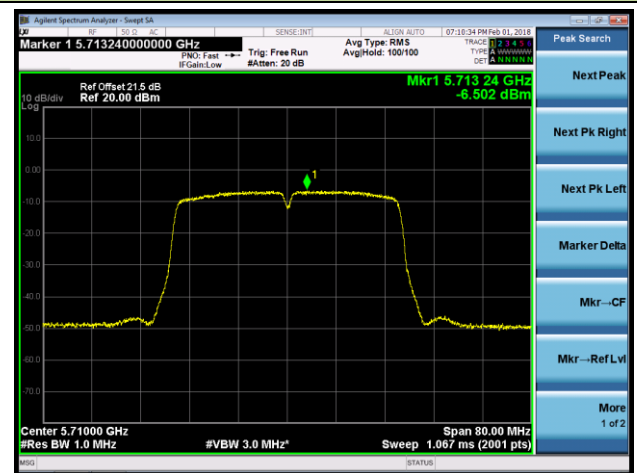

**802.11ac-VHT40 Power Spectral Density - Ant 0 / Ant 0 + 1 + 2 + 3 (CDD Mode)**
**Channel 134 (5670MHz)**

**Channel 142 (5710MHz)**

**Channel 151 (5755MHz)**

**Channel 159 (5795MHz)**

**802.11ac-VHT80 Power Spectral Density - Ant 0 / Ant 0 + 1 + 2 + 3 (CDD Mode)**
**Channel 42 (5210MHz)**

**Channel 58 (5290MHz)**

**Channel 106 (5530MHz)**

**Channel 122 (5610MHz)**

**Channel 138 (5690MHz)**

**Channel 155 (5775MHz)**