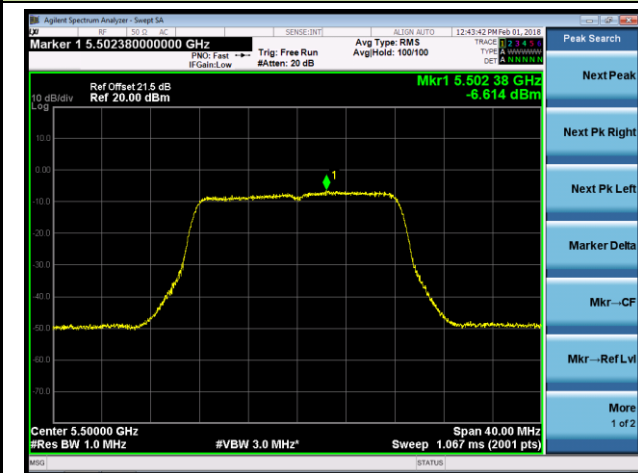

Channel 36 (5180MHz)

Channel 44 (5220MHz)

Channel 48 (5240MHz)

Channel 52 (5260MHz)

Channel 60 (5300MHz)

Channel 64 (5320MHz)

**802.11a Power Spectral Density - Ant 1 / Ant 0 + 1 + 2 + 3 (CDD Mode)**

**Channel 100 (5500MHz)**

**Channel 120 (5600MHz)**

**Channel 140 (5700MHz)**

**Channel 144 (5720MHz)**

**Channel 149 (5745MHz)**

**Channel 157 (5785MHz)**

802.11a Power Spectral Density - Ant 1 / Ant 0 + 1 + 2 + 3 (CDD Mode)

Channel 165 (5825MHz)