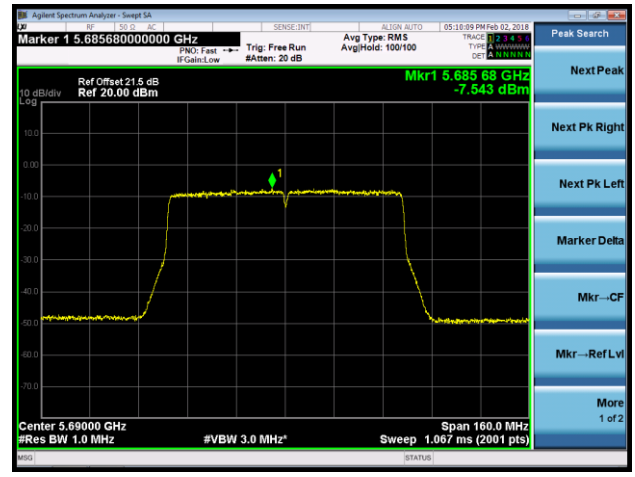

#### Channel 155 (5775MHz)

**Non-contiguous 80+80 MHz Mode Fall within Same UNII Band**

**802.11ac-VHT80+80 Power Spectral Density - Ant 0 / Ant 0 + 1 (Ant 0 + 1 + 2 + 3) (CDD Mode)**

**Channel 106 (5530MHz)**

**Channel 138 (5690MHz)**

**802.11ac-VHT80+80 Contiguous Power Spectral Density - Ant 0 / Ant 0 + 1 + 2 + 3 (CDD Mode)**

**Channel 42 (5210MHz)**

**Channel 106 (5530MHz)**

802.11a Power Spectral Density - Ant 1 / Ant 0 + 1 + 2 + 3 (CDD Mode)