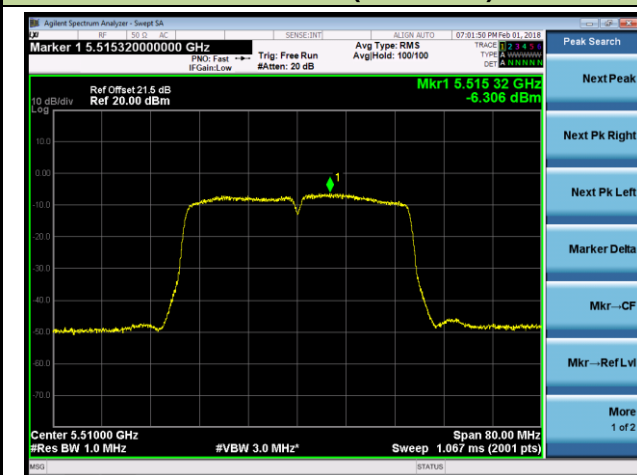

Channel 102 (5510MHz)