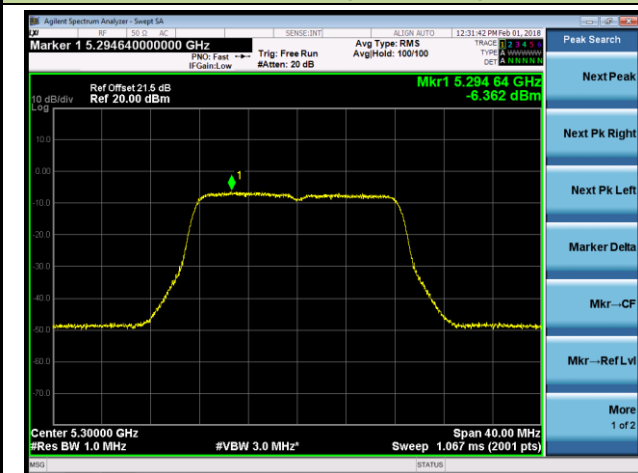

Channel 36 (5180MHz)

Channel 44 (5220MHz)

Channel 48 (5240MHz)

Channel 52 (5260MHz)

Channel 60 (5300MHz)

Channel 64 (5320MHz)

**802.11a Power Spectral Density - Ant 1 / Ant 0 + 1 + 2 + 3 (CDD Mode)**

**Channel 100 (5500MHz)**

**Channel 120 (5600MHz)**

**Channel 140 (5700MHz)**

**Channel 144 (5720MHz)**

**Channel 149 (5745MHz)**

**Channel 157 (5785MHz)**

802.11a Power Spectral Density - Ant 1 / Ant 0 + 1 + 2 + 3 (CDD Mode)

Channel 165 (5825MHz)