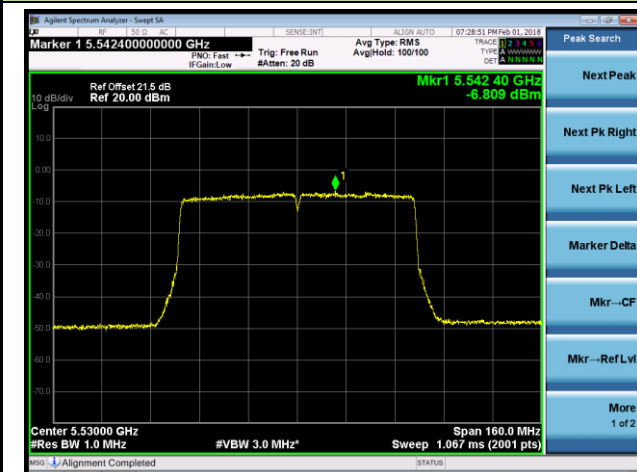

**802.11ac-VHT40 Power Spectral Density - Ant 0 / Ant 0 + 1 + 2 + 3 (CDD Mode)**
**Channel 134 (5670MHz)**

**Channel 142 (5710MHz)**

**Channel 151 (5755MHz)**

**Channel 159 (5795MHz)**

**802.11ac-VHT80 Power Spectral Density - Ant 0 / Ant 0 + 1 + 2 + 3 (CDD Mode)**
**Channel 42 (5210MHz)**

**Channel 58 (5290MHz)**

**Channel 106 (5530MHz)**

**Channel 122 (5610MHz)**

**Channel 138 (5690MHz)**

**Channel 155 (5775MHz)**