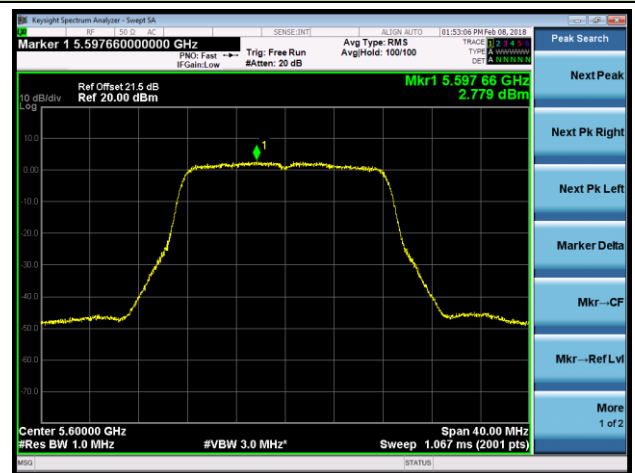

Channel 138 (5690MHz)

Channel 106 (5530MHz)

802.11ac-VHT80+80 Contiguous Power Spectral Density - Ant 2 / Ant 0 + 1 + 2 + 3 (CDD Mode)

Channel 58 (5290MHz)

Channel 122 (5610MHz)

802.11a Power Spectral Density - Ant 3 / Ant 0 + 1 + 2 + 3 (CDD Mode)
Channel 36 (5180MHz)

Channel 44 (5220MHz)

Channel 48 (5240MHz)

Channel 52 (5260MHz)

Channel 60 (5300MHz)

Channel 64 (5320MHz)

802.11a Power Spectral Density - Ant 3 / Ant 0 + 1 + 2 + 3 (CDD Mode)

Channel 100 (5500MHz)

Channel 120 (5600MHz)