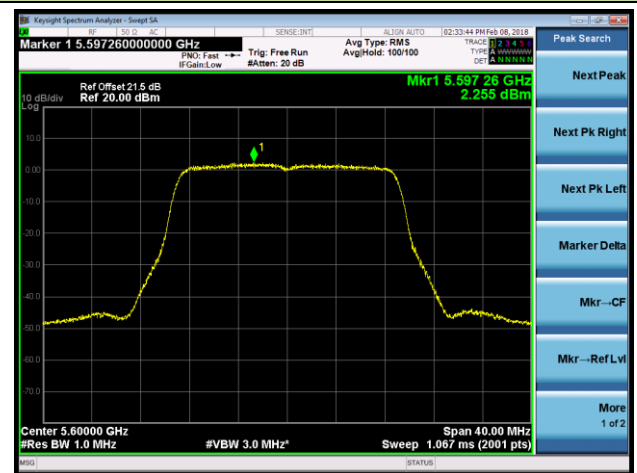

Peak Search
 Next Peak
 Next Pk Right
 Next Pk Left
 Marker Delta
 Mkr--CF
 Mkr--Ref Lvl
 More
 1 of 2

802.11ac-VHT20 Power Spectral Density - Ant 2 / Ant 0 + 1 + 2 + 3 (CDD Mode)

Channel 36 (5180MHz)

Channel 44 (5220MHz)

Channel 48 (5240MHz)

Channel 52 (5260MHz)

Channel 60 (5300MHz)

Channel 64 (5320MHz)

802.11ac-VHT20 Power Spectral Density - Ant 2 / Ant 0 + 1 + 2 + 3 (CDD Mode)

Channel 100 (5500MHz)

Channel 120 (5600MHz)

Channel 140 (5700MHz)

Channel 144 (5720MHz)

Channel 149 (5745MHz)

Channel 157 (5785MHz)

802.11ac-VHT20 Power Spectral Density - Ant 2 / Ant 0 + 1 + 2 + 3 (CDD Mode)

Channel 165 (5825MHz)

802.11ac-VHT40 Power Spectral Density - Ant 2 / Ant 0 + 1 + 2 + 3 (CDD Mode)
Channel 38 (5190MHz)