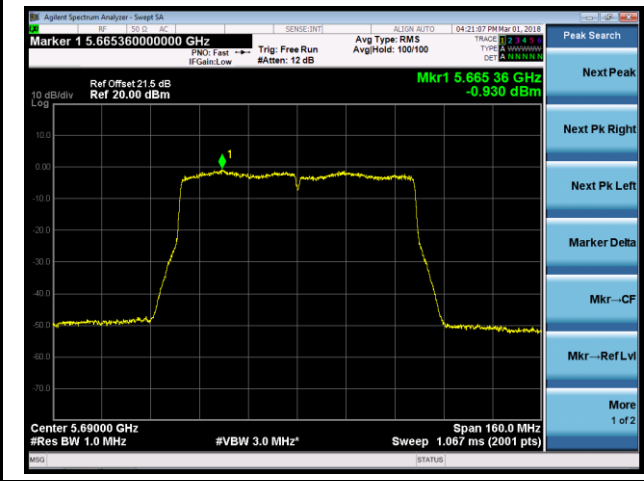

Channel 58 (5290MHz)

Channel 106 (5530MHz)

Channel 122 (5610MHz)

Channel 138 (5690MHz)

Channel 155 (5775MHz)

Non-contiguous 80+80 MHz Mode Fall within Same UNII Band

802.11ac-VHT80+80 Power Spectral Density - Ant 2 / Ant 2 + 3 (Ant 0 + 1 + 2 + 3) (CDD Mode)

Channel 138 (5690MHz)

Channel 106 (5530MHz)

802.11ac-VHT80+80 Contiguous Power Spectral Density - Ant 2 / Ant 0 + 1 + 2 + 3 (CDD Mode)

Channel 58 (5290MHz)

Channel 122 (5610MHz)

802.11a Power Spectral Density - Ant 3 / Ant 0 + 1 + 2 + 3 (CDD Mode)
Channel 36 (5180MHz)