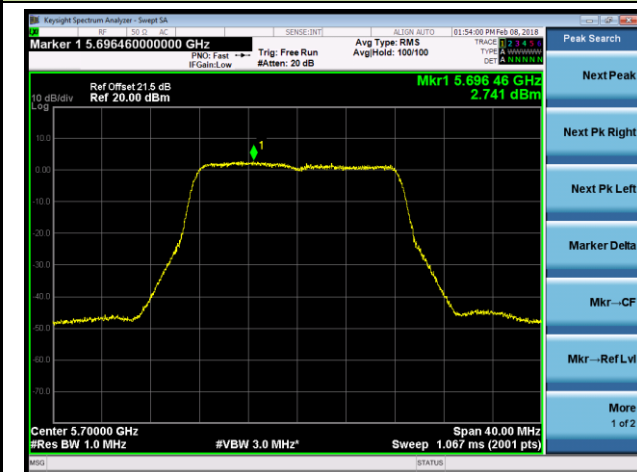

Channel 138 (5690MHz)

Channel 106 (5530MHz)

802.11ac-VHT80+80 Contiguous Power Spectral Density - Ant 2 / Ant 0 + 1 + 2 + 3 (CDD Mode)

Channel 58 (5290MHz)

Channel 122 (5610MHz)

802.11a Power Spectral Density - Ant 3 / Ant 0 + 1 + 2 + 3 (CDD Mode)
Channel 36 (5180MHz)

Channel 44 (5220MHz)

Channel 48 (5240MHz)

Channel 52 (5260MHz)

Channel 60 (5300MHz)

Channel 64 (5320MHz)

802.11a Power Spectral Density - Ant 3 / Ant 0 + 1 + 2 + 3 (CDD Mode)

Channel 100 (5500MHz)

Channel 120 (5600MHz)

Channel 140 (5700MHz)

Channel 144 (5720MHz)

Channel 149 (5745MHz)

Channel 157 (5785MHz)

802.11a Power Spectral Density - Ant 3 / Ant 0 + 1 + 2 + 3 (CDD Mode)**Channel 165 (5825MHz)**

802.11ac-VHT20 Power Spectral Density - Ant 3 / Ant 0 + 1 + 2 + 3 (CDD Mode)
Channel 36 (5180MHz)