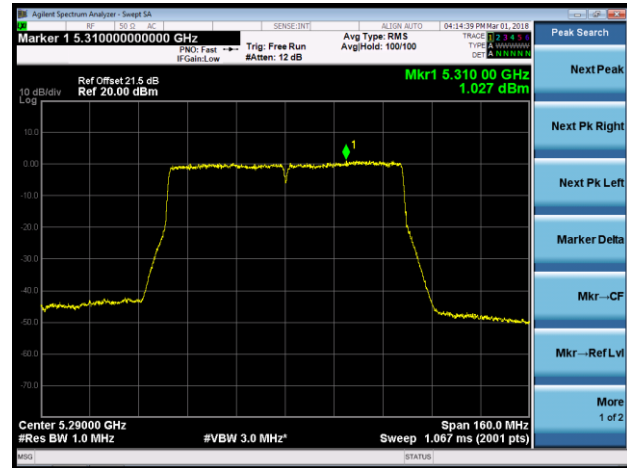

Channel 138 (5690MHz)

Channel 155 (5775MHz)

Non-contiguous 80+80 MHz Mode Fall within Different UNII Band

802.11ac-VHT80+80 Power Spectral Density - Ant 2 / Ant 2 + 3 (Ant 0 + 1 + 2 + 3) (CDD Mode)

Channel 42 (5210MHz)

Channel 58 (5290MHz)

Channel 106 (5530MHz)

Channel 122 (5610MHz)

Channel 138 (5690MHz)

Channel 155 (5775MHz)

Non-contiguous 80+80 MHz Mode Fall within Same UNII Band

802.11ac-VHT80+80 Power Spectral Density - Ant 2 / Ant 2 + 3 (Ant 0 + 1 + 2 + 3) (CDD Mode)