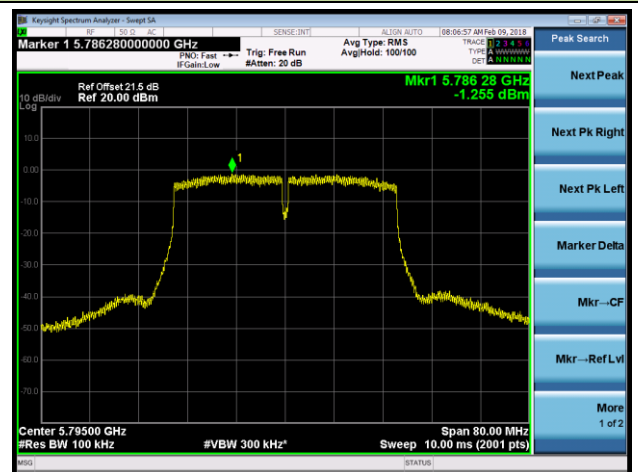

Channel 46 (5230MHz)

Channel 54 (5270MHz)

Channel 62 (5310MHz)

Channel 102 (5510MHz)

Channel 118 (5590MHz)

802.11ac-VHT40 Power Spectral Density - Ant 2 / Ant 0 + 1 + 2 + 3 (CDD Mode)

Channel 134 (5670MHz)

Channel 142 (5710MHz)

Channel 151 (5755MHz)

Channel 159 (5795MHz)

802.11ac-VHT80 Power Spectral Density - Ant 2 / Ant 0 + 1 + 2 + 3 (CDD Mode)
Channel 42 (5210MHz)

Channel 58 (5290MHz)

Channel 106 (5530MHz)

Channel 122 (5610MHz)