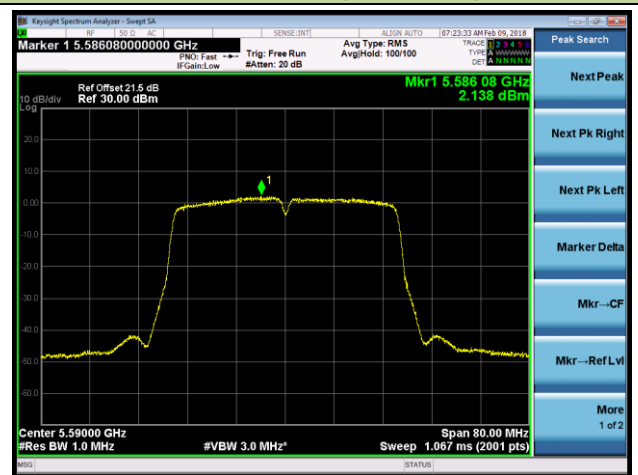

Channel 118 (5590MHz)