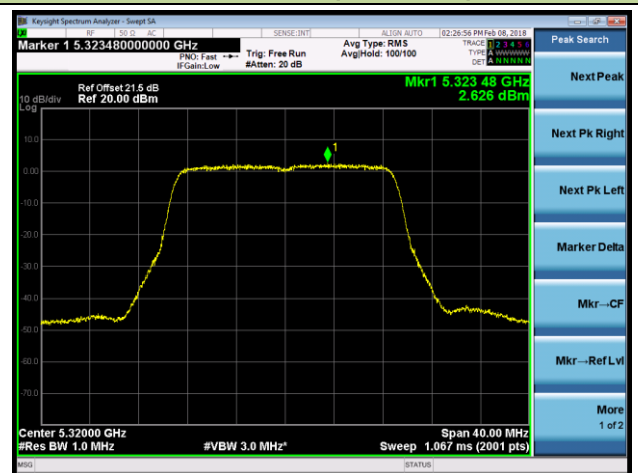

Peak Search
 Next Peak
 Next Pk Right
 Next Pk Left
 Marker Delta
 Mkr--CF
 Mkr--Ref Lvl
 More
 1 of 2

802.11ac-VHT20 Power Spectral Density - Ant 2 / Ant 0 + 1 + 2 + 3 (CDD Mode)

Channel 36 (5180MHz)

Channel 44 (5220MHz)

Channel 48 (5240MHz)

Channel 52 (5260MHz)

Channel 60 (5300MHz)

Channel 64 (5320MHz)

802.11ac-VHT20 Power Spectral Density - Ant 2 / Ant 0 + 1 + 2 + 3 (CDD Mode)

Channel 100 (5500MHz)

Channel 120 (5600MHz)

Channel 140 (5700MHz)

Channel 144 (5720MHz)

Channel 149 (5745MHz)

Channel 157 (5785MHz)

802.11ac-VHT20 Power Spectral Density - Ant 2 / Ant 0 + 1 + 2 + 3 (CDD Mode)

Channel 165 (5825MHz)

802.11ac-VHT40 Power Spectral Density - Ant 2 / Ant 0 + 1 + 2 + 3 (CDD Mode)
Channel 38 (5190MHz)