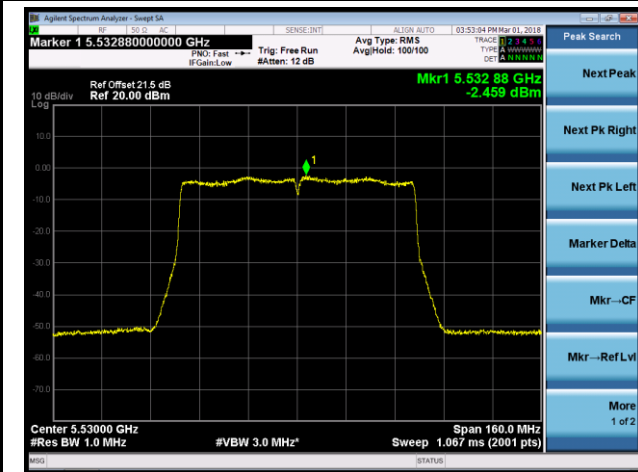

Channel 46 (5230MHz)

Channel 54 (5270MHz)

Channel 62 (5310MHz)

Channel 102 (5510MHz)

Channel 118 (5590MHz)

802.11ac-VHT40 Power Spectral Density - Ant 2 / Ant 0 + 1 + 2 + 3 (CDD Mode)

Channel 134 (5670MHz)

Channel 142 (5710MHz)

Channel 151 (5755MHz)

Channel 159 (5795MHz)

802.11ac-VHT80 Power Spectral Density - Ant 2 / Ant 0 + 1 + 2 + 3 (CDD Mode)
Channel 42 (5210MHz)

Channel 58 (5290MHz)

Channel 106 (5530MHz)

Channel 122 (5610MHz)