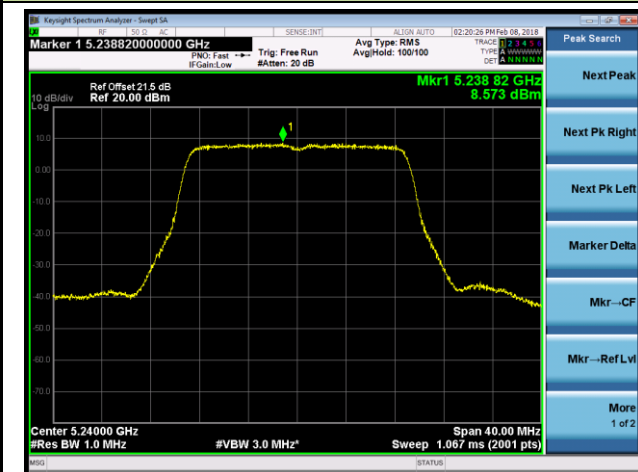

Peak Search
 Next Peak
 Next Pk Right
 Next Pk Left
 Marker Delta
 Mkr--CF
 Mkr--Ref Lvl
 More
 1 of 2

802.11ac-VHT20 Power Spectral Density - Ant 2 / Ant 0 + 1 + 2 + 3 (CDD Mode)

Channel 36 (5180MHz)

Channel 44 (5220MHz)

Channel 48 (5240MHz)

Channel 52 (5260MHz)

Channel 60 (5300MHz)

Channel 64 (5320MHz)

802.11ac-VHT20 Power Spectral Density - Ant 2 / Ant 0 + 1 + 2 + 3 (CDD Mode)

Channel 100 (5500MHz)

Channel 120 (5600MHz)

Channel 140 (5700MHz)