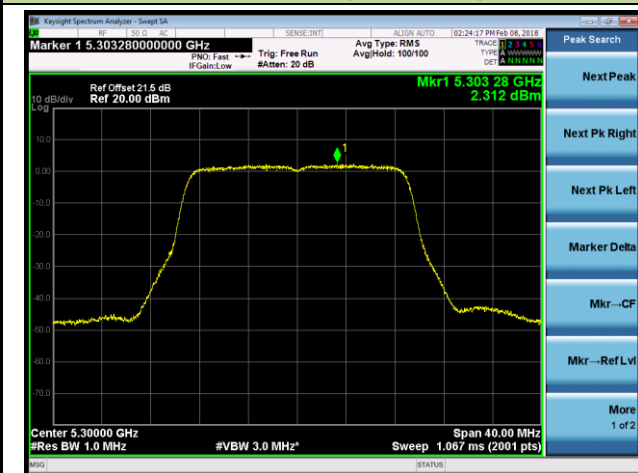

Peak Search
 Next Peak
 Next Pk Right
 Next Pk Left
 Marker Delta
 Mkr--CF
 Mkr--Ref Lvl
 More
 1 of 2

802.11ac-VHT20 Power Spectral Density - Ant 2 / Ant 0 + 1 + 2 + 3 (CDD Mode)

Channel 36 (5180MHz)

Channel 44 (5220MHz)

Channel 48 (5240MHz)

Channel 52 (5260MHz)

Channel 60 (5300MHz)

Channel 64 (5320MHz)

802.11ac-VHT20 Power Spectral Density - Ant 2 / Ant 0 + 1 + 2 + 3 (CDD Mode)

Channel 100 (5500MHz)

Channel 120 (5600MHz)

Channel 140 (5700MHz)