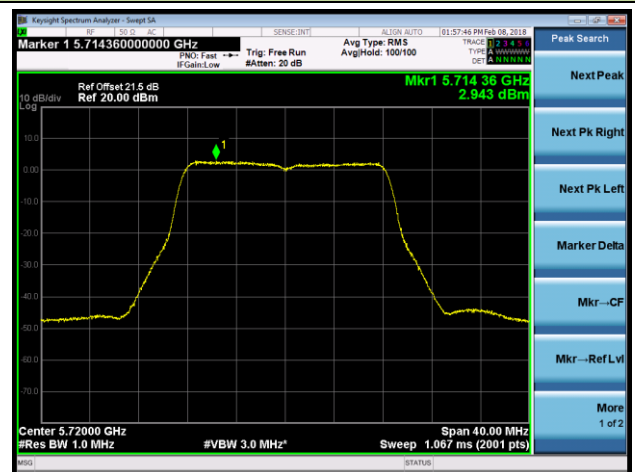

Channel 144 (5720MHz)