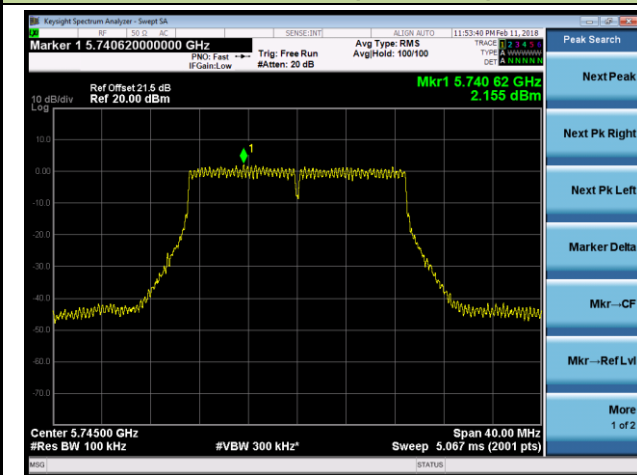

Channel 149 (5745MHz)