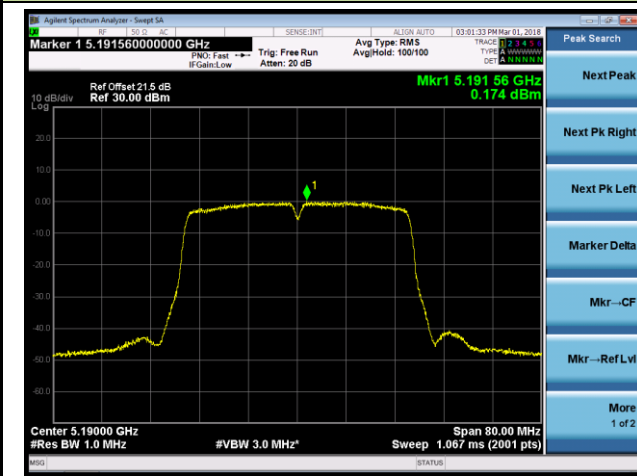

Channel 144 (5720MHz)

Channel 149 (5745MHz)

Channel 157 (5785MHz)

802.11ac-VHT20 Power Spectral Density - Ant 2 / Ant 0 + 1 + 2 + 3 (CDD Mode)

Channel 165 (5825MHz)

802.11ac-VHT40 Power Spectral Density - Ant 2 / Ant 0 + 1 + 2 + 3 (CDD Mode)
Channel 38 (5190MHz)

Channel 46 (5230MHz)

Channel 54 (5270MHz)

Channel 62 (5310MHz)

Channel 102 (5510MHz)

Channel 118 (5590MHz)

802.11ac-VHT40 Power Spectral Density - Ant 2 / Ant 0 + 1 + 2 + 3 (CDD Mode)

Channel 134 (5670MHz)

Channel 142 (5710MHz)