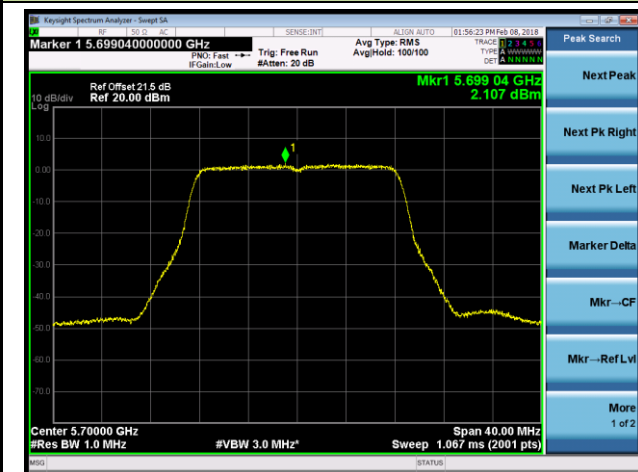

802.11a Power Spectral Density - Ant 2 / Ant 0 + 1 + 2 + 3 (CDD Mode)
Channel 36 (5180MHz)

Channel 44 (5220MHz)

Channel 48 (5240MHz)

Channel 52 (5260MHz)

Channel 60 (5300MHz)

Channel 64 (5320MHz)

802.11a Power Spectral Density - Ant 2 / Ant 0 + 1 + 2 + 3 (CDD Mode)

Channel 100 (5500MHz)

Channel 120 (5600MHz)

Channel 140 (5700MHz)

Channel 144 (5720MHz)

Channel 149 (5745MHz)

Channel 157 (5785MHz)

802.11a Power Spectral Density - Ant 2 / Ant 0 + 1 + 2 + 3 (CDD Mode)

Channel 165 (5825MHz)

Peak Search
 Next Peak
 Next Pk Right
 Next Pk Left
 Marker Delta
 Mkr--CF
 Mkr--Ref Lvl
 More
 1 of 2

802.11ac-VHT20 Power Spectral Density - Ant 2 / Ant 0 + 1 + 2 + 3 (CDD Mode)

Channel 36 (5180MHz)

Channel 44 (5220MHz)