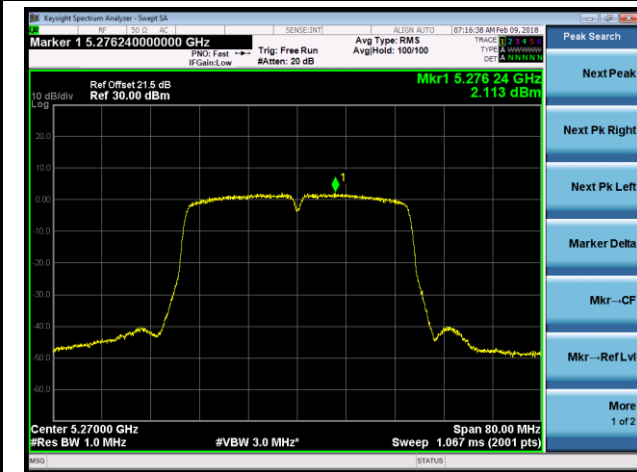

Channel 54 (5270MHz)