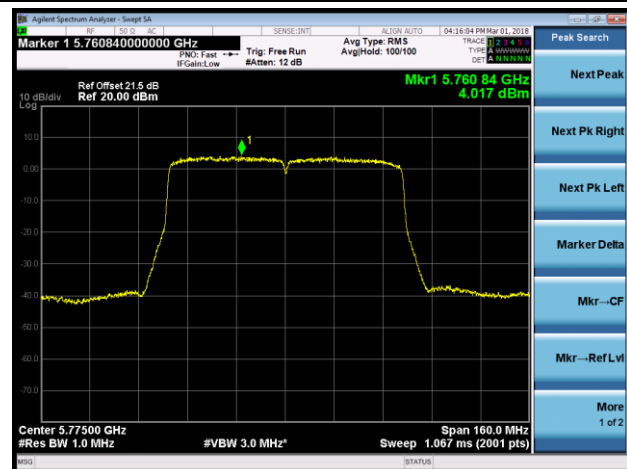

Channel 58 (5290MHz)

Channel 106 (5530MHz)

Channel 122 (5610MHz)

Channel 138 (5690MHz)

Channel 155 (5775MHz)

Non-contiguous 80+80 MHz Mode Fall within Same UNII Band

802.11ac-VHT80+80 Power Spectral Density - Ant 2 / Ant 2 + 3 (Ant 0 + 1 + 2 + 3) (CDD Mode)

Channel 138 (5690MHz)

Channel 106 (5530MHz)

802.11ac-VHT80+80 Contiguous Power Spectral Density - Ant 2 / Ant 0 + 1 + 2 + 3 (CDD Mode)

Channel 58 (5290MHz)

Channel 122 (5610MHz)

802.11a Power Spectral Density - Ant 3 / Ant 0 + 1 + 2 + 3 (CDD Mode)
Channel 36 (5180MHz)