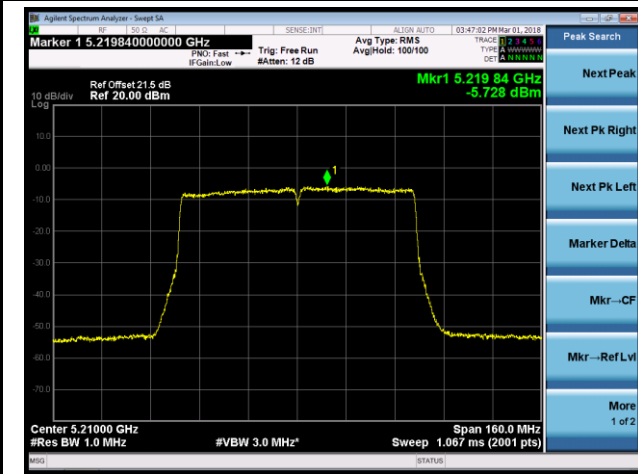

Channel 46 (5230MHz)

Channel 54 (5270MHz)

Channel 62 (5310MHz)

Channel 102 (5510MHz)

Channel 118 (5590MHz)

802.11ac-VHT40 Power Spectral Density - Ant 2 / Ant 0 + 1 + 2 + 3 (CDD Mode)

Channel 134 (5670MHz)

Channel 142 (5710MHz)

Channel 151 (5755MHz)

Channel 159 (5795MHz)

802.11ac-VHT80 Power Spectral Density - Ant 2 / Ant 0 + 1 + 2 + 3 (CDD Mode)
Channel 42 (5210MHz)

Channel 58 (5290MHz)

Channel 106 (5530MHz)

Channel 122 (5610MHz)