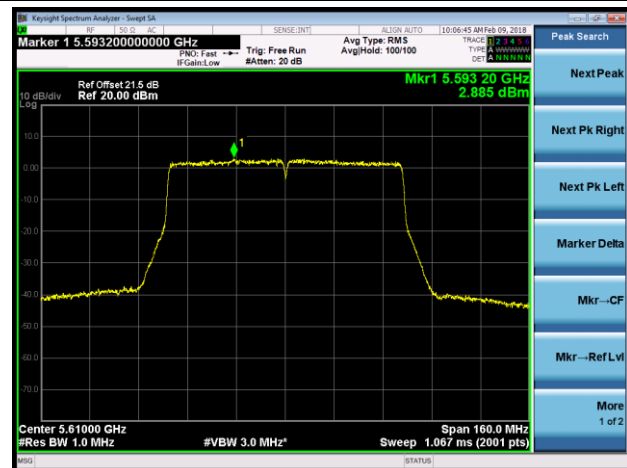

Channel 122 (5610MHz)