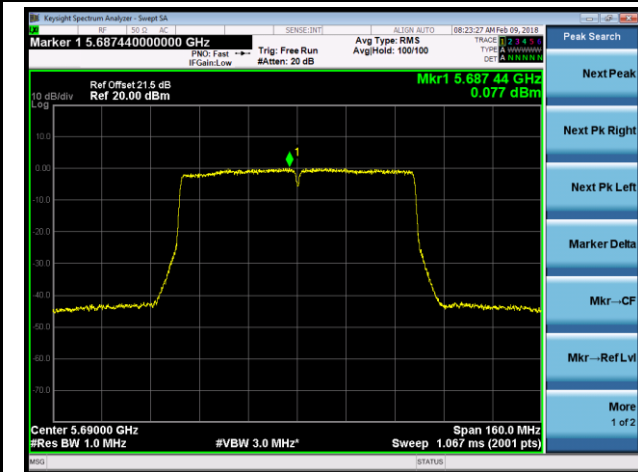

Channel 138 (5690MHz)