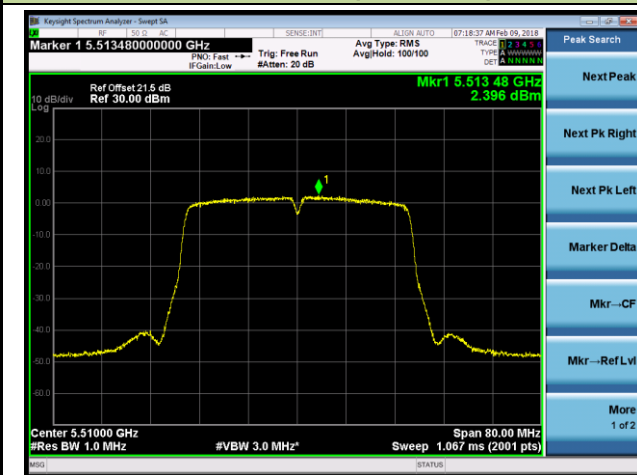

Channel 102 (5510MHz)