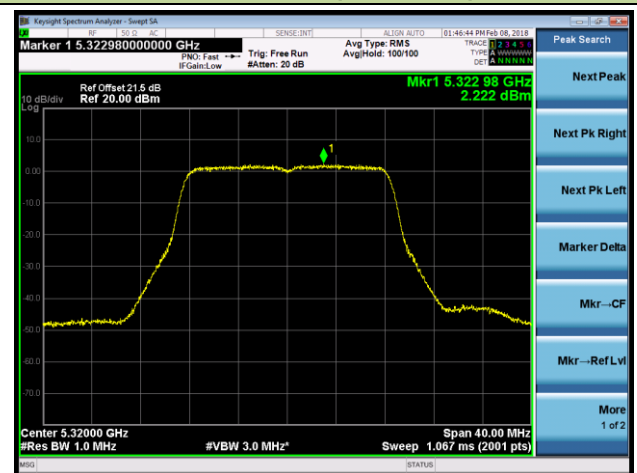

Channel 138 (5690MHz)

Channel 106 (5530MHz)

802.11ac-VHT80+80 Contiguous Power Spectral Density - Ant 2 / Ant 0 + 1 + 2 + 3 (CDD Mode)

Channel 58 (5290MHz)

Channel 122 (5610MHz)

802.11a Power Spectral Density - Ant 3 / Ant 0 + 1 + 2 + 3 (CDD Mode)
Channel 36 (5180MHz)

Channel 44 (5220MHz)

Channel 48 (5240MHz)

Channel 52 (5260MHz)

Channel 60 (5300MHz)

Channel 64 (5320MHz)

802.11a Power Spectral Density - Ant 3 / Ant 0 + 1 + 2 + 3 (CDD Mode)

Channel 100 (5500MHz)

Channel 120 (5600MHz)