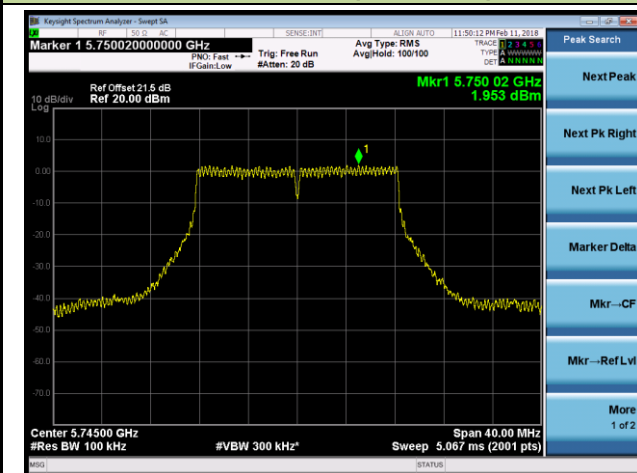

Channel 138 (5690MHz)

Channel 106 (5530MHz)

802.11ac-VHT80+80 Contiguous Power Spectral Density - Ant 2 / Ant 0 + 1 + 2 + 3 (CDD Mode)

Channel 58 (5290MHz)

Channel 122 (5610MHz)

802.11a Power Spectral Density - Ant 3 / Ant 0 + 1 + 2 + 3 (CDD Mode)
Channel 36 (5180MHz)

Channel 44 (5220MHz)

Channel 48 (5240MHz)

Channel 52 (5260MHz)

Channel 60 (5300MHz)

Channel 64 (5320MHz)

802.11a Power Spectral Density - Ant 3 / Ant 0 + 1 + 2 + 3 (CDD Mode)

Channel 100 (5500MHz)

Channel 120 (5600MHz)

Channel 140 (5700MHz)

Channel 144 (5720MHz)

Channel 149 (5745MHz)

Channel 157 (5785MHz)

802.11a Power Spectral Density - Ant 3 / Ant 0 + 1 + 2 + 3 (CDD Mode)**Channel 165 (5825MHz)**

802.11ac-VHT20 Power Spectral Density - Ant 3 / Ant 0 + 1 + 2 + 3 (CDD Mode)
Channel 36 (5180MHz)