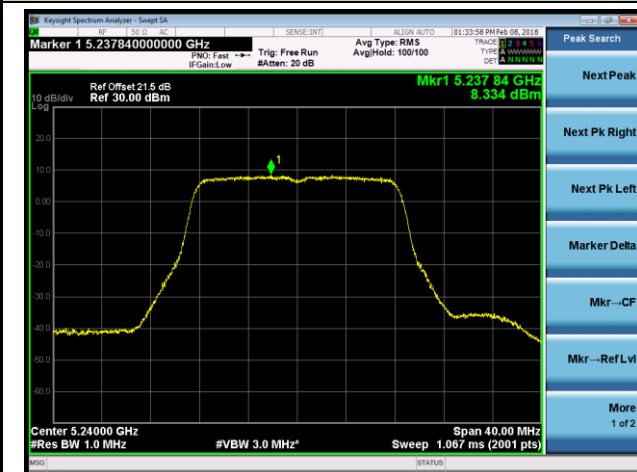

Channel 138 (5690MHz)

Channel 106 (5530MHz)

802.11ac-VHT80+80 Contiguous Power Spectral Density - Ant 2 / Ant 0 + 1 + 2 + 3 (CDD Mode)

Channel 58 (5290MHz)

Channel 122 (5610MHz)

802.11a Power Spectral Density - Ant 3 / Ant 0 + 1 + 2 + 3 (CDD Mode)
Channel 36 (5180MHz)

Channel 44 (5220MHz)

Channel 48 (5240MHz)

Channel 52 (5260MHz)

Channel 60 (5300MHz)

Channel 64 (5320MHz)

802.11a Power Spectral Density - Ant 3 / Ant 0 + 1 + 2 + 3 (CDD Mode)

Channel 100 (5500MHz)

Channel 120 (5600MHz)