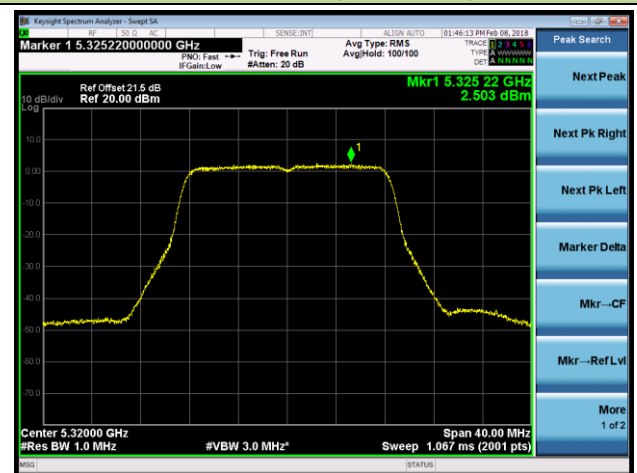

802.11a Power Spectral Density - Ant 2 / Ant 0 + 1 + 2 + 3 (CDD Mode)
Channel 36 (5180MHz)

Channel 44 (5220MHz)

Channel 48 (5240MHz)

Channel 52 (5260MHz)

Channel 60 (5300MHz)

Channel 64 (5320MHz)

802.11a Power Spectral Density - Ant 2 / Ant 0 + 1 + 2 + 3 (CDD Mode)

Peak Search
 Next Peak
 Next Pk Right
 Next Pk Left
 Marker Delta
 Mkr--CF
 Mkr--Ref Lvl
 More
 1 of 2

802.11ac-VHT20 Power Spectral Density - Ant 2 / Ant 0 + 1 + 2 + 3 (CDD Mode)

Channel 36 (5180MHz)

Channel 44 (5220MHz)