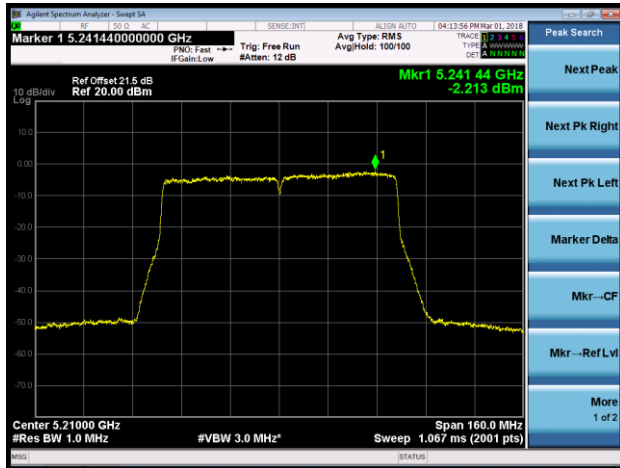

Channel 151 (5755MHz)

Channel 159 (5795MHz)

802.11ac-VHT80 Power Spectral Density - Ant 2 / Ant 0 + 1 + 2 + 3 (CDD Mode)
Channel 42 (5210MHz)

Channel 58 (5290MHz)

Channel 106 (5530MHz)

Channel 122 (5610MHz)

Channel 138 (5690MHz)

Channel 155 (5775MHz)

Non-contiguous 80+80 MHz Mode Fall within Different UNII Band

802.11ac-VHT80+80 Power Spectral Density - Ant 2 / Ant 2 + 3 (Ant 0 + 1 + 2 + 3) (CDD Mode)

Channel 42 (5210MHz)