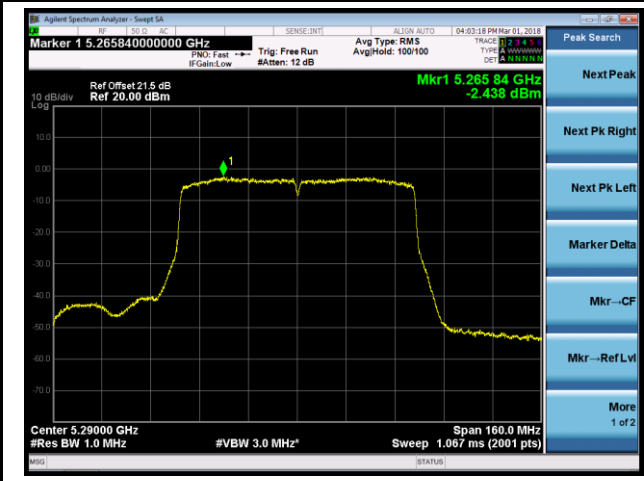

Channel 138 (5690MHz)

Channel 106 (5530MHz)

802.11ac-VHT80+80 Contiguous Power Spectral Density - Ant 2 / Ant 0 + 1 + 2 + 3 (CDD Mode)

Channel 58 (5290MHz)

Channel 122 (5610MHz)

802.11a Power Spectral Density - Ant 3 / Ant 0 + 1 + 2 + 3 (CDD Mode)
Channel 36 (5180MHz)

Channel 44 (5220MHz)

Channel 48 (5240MHz)

Channel 52 (5260MHz)

Channel 60 (5300MHz)

Channel 64 (5320MHz)

802.11a Power Spectral Density - Ant 3 / Ant 0 + 1 + 2 + 3 (CDD Mode)

Channel 100 (5500MHz)

Channel 120 (5600MHz)