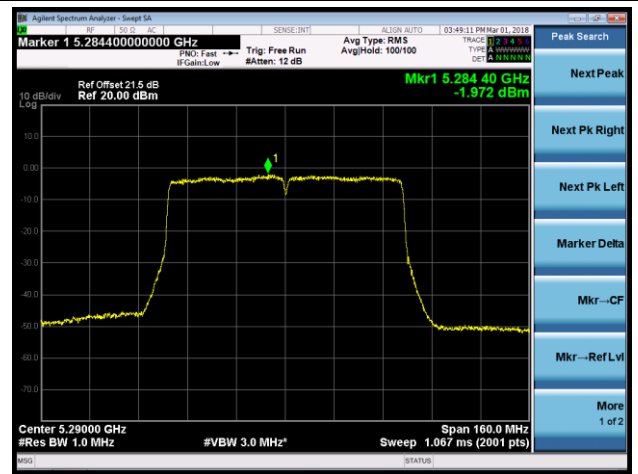

Channel 46 (5230MHz)

Channel 54 (5270MHz)

Channel 62 (5310MHz)

Channel 102 (5510MHz)

Channel 118 (5590MHz)

802.11ac-VHT40 Power Spectral Density - Ant 2 / Ant 0 + 1 + 2 + 3 (CDD Mode)

Channel 134 (5670MHz)

Channel 142 (5710MHz)

Channel 151 (5755MHz)

Channel 159 (5795MHz)

802.11ac-VHT80 Power Spectral Density - Ant 2 / Ant 0 + 1 + 2 + 3 (CDD Mode)
Channel 42 (5210MHz)

Channel 58 (5290MHz)

Channel 106 (5530MHz)

Channel 122 (5610MHz)