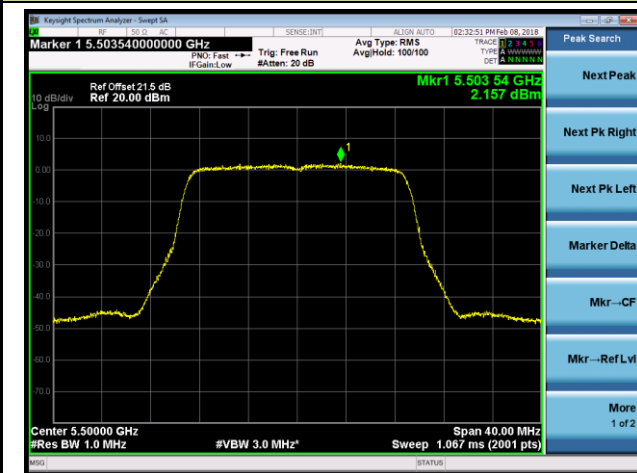

Peak Search
 Next Peak
 Next Pk Right
 Next Pk Left
 Marker Delta
 Mkr--CF
 Mkr--Ref Lvl
 More
 1 of 2

802.11ac-VHT20 Power Spectral Density - Ant 2 / Ant 0 + 1 + 2 + 3 (CDD Mode)

Channel 36 (5180MHz)

Channel 44 (5220MHz)

Channel 48 (5240MHz)

Channel 52 (5260MHz)

Channel 60 (5300MHz)

Channel 64 (5320MHz)

802.11ac-VHT20 Power Spectral Density - Ant 2 / Ant 0 + 1 + 2 + 3 (CDD Mode)

Channel 100 (5500MHz)

Channel 120 (5600MHz)

Channel 140 (5700MHz)

Channel 144 (5720MHz)

Channel 149 (5745MHz)

Channel 157 (5785MHz)

802.11ac-VHT20 Power Spectral Density - Ant 2 / Ant 0 + 1 + 2 + 3 (CDD Mode)

Channel 165 (5825MHz)

802.11ac-VHT40 Power Spectral Density - Ant 2 / Ant 0 + 1 + 2 + 3 (CDD Mode)
Channel 38 (5190MHz)