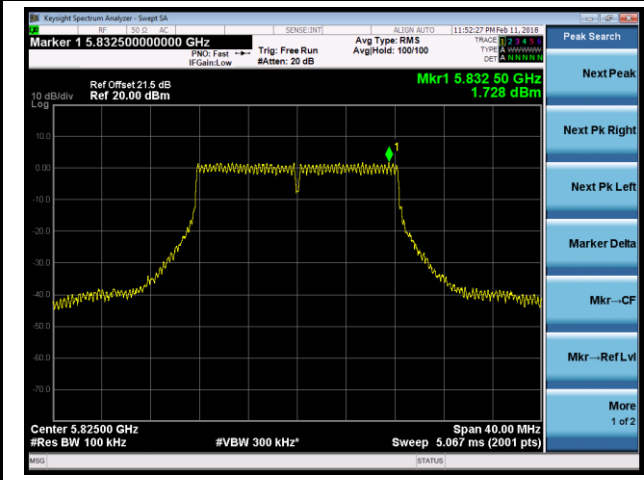

Channel 100 (5500MHz)

Channel 120 (5600MHz)

Channel 140 (5700MHz)

Channel 144 (5720MHz)

Channel 149 (5745MHz)

Channel 157 (5785MHz)

802.11a Power Spectral Density - Ant 2 / Ant 0 + 1 + 2 + 3 (CDD Mode)

Channel 165 (5825MHz)

Peak Search
 Next Peak
 Next Pk Right
 Next Pk Left
 Marker Delta
 Mkr--CF
 Mkr--Ref Lvl
 More
 1 of 2

802.11ac-VHT20 Power Spectral Density - Ant 2 / Ant 0 + 1 + 2 + 3 (CDD Mode)

Channel 36 (5180MHz)

Channel 44 (5220MHz)