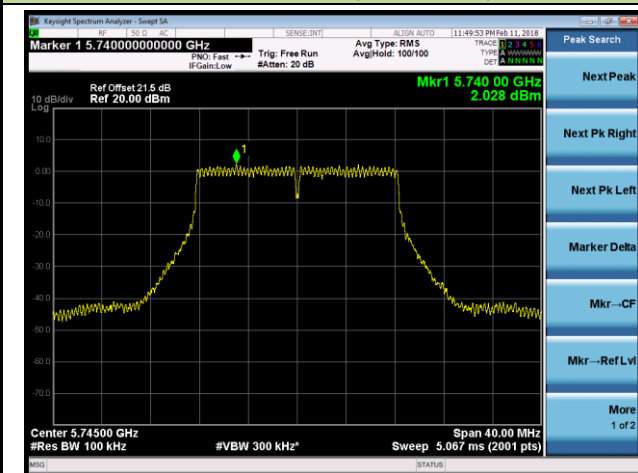

Channel 100 (5500MHz)

Channel 120 (5600MHz)

Channel 140 (5700MHz)

Channel 144 (5720MHz)

Channel 149 (5745MHz)

Channel 157 (5785MHz)

802.11a Power Spectral Density - Ant 2 / Ant 0 + 1 + 2 + 3 (CDD Mode)

Channel 165 (5825MHz)

Peak Search
 Next Peak
 Next Pk Right
 Next Pk Left
 Marker Delta
 Mkr--CF
 Mkr--Ref Lvl
 More
 1 of 2

802.11ac-VHT20 Power Spectral Density - Ant 2 / Ant 0 + 1 + 2 + 3 (CDD Mode)

Channel 36 (5180MHz)

Channel 44 (5220MHz)