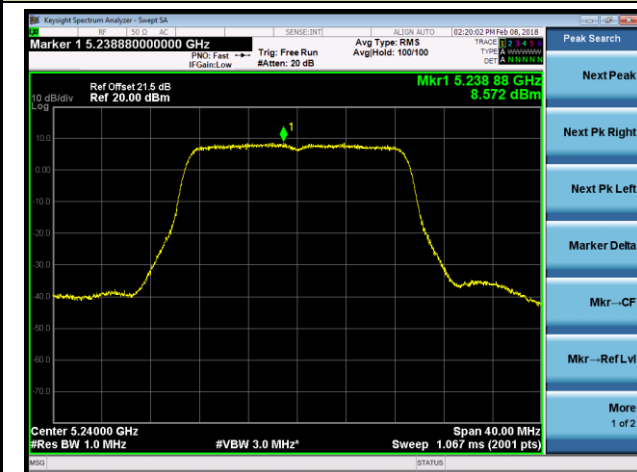

Channel 48 (5240MHz)