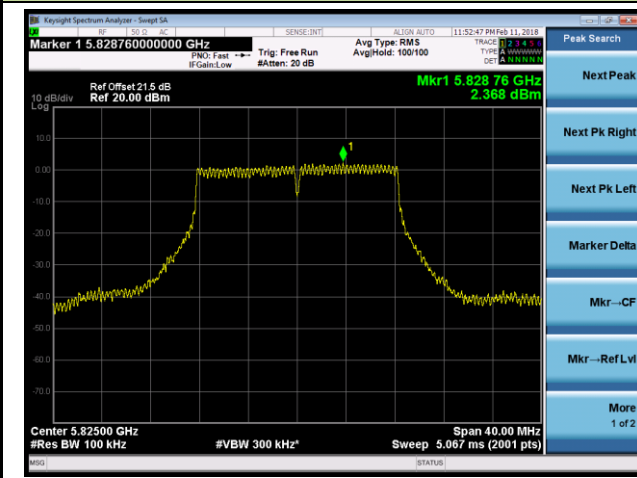

Channel 44 (5220MHz)

Channel 48 (5240MHz)

Channel 52 (5260MHz)

Channel 60 (5300MHz)

Channel 64 (5320MHz)

802.11a Power Spectral Density - Ant 3 / Ant 0 + 1 + 2 + 3 (CDD Mode)

Channel 100 (5500MHz)

Channel 120 (5600MHz)

Channel 140 (5700MHz)

Channel 144 (5720MHz)

Channel 149 (5745MHz)

Channel 157 (5785MHz)

802.11a Power Spectral Density - Ant 3 / Ant 0 + 1 + 2 + 3 (CDD Mode)**Channel 165 (5825MHz)**

802.11ac-VHT20 Power Spectral Density - Ant 3 / Ant 0 + 1 + 2 + 3 (CDD Mode)
Channel 36 (5180MHz)