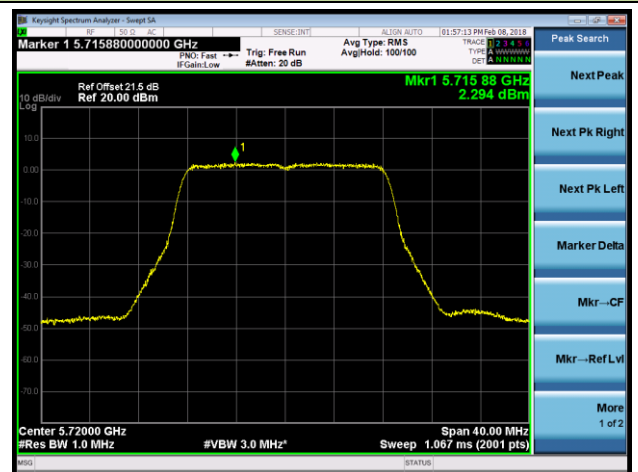

Channel 100 (5500MHz)

Channel 120 (5600MHz)

Channel 140 (5700MHz)

Channel 144 (5720MHz)

Channel 149 (5745MHz)

Channel 157 (5785MHz)

802.11a Power Spectral Density - Ant 2 / Ant 0 + 1 + 2 + 3 (CDD Mode)

Channel 165 (5825MHz)

Peak Search
 Next Peak
 Next Pk Right
 Next Pk Left
 Marker Delta
 Mkr--CF
 Mkr--Ref Lvl
 More
 1 of 2

802.11ac-VHT20 Power Spectral Density - Ant 2 / Ant 0 + 1 + 2 + 3 (CDD Mode)

Channel 36 (5180MHz)

Channel 44 (5220MHz)