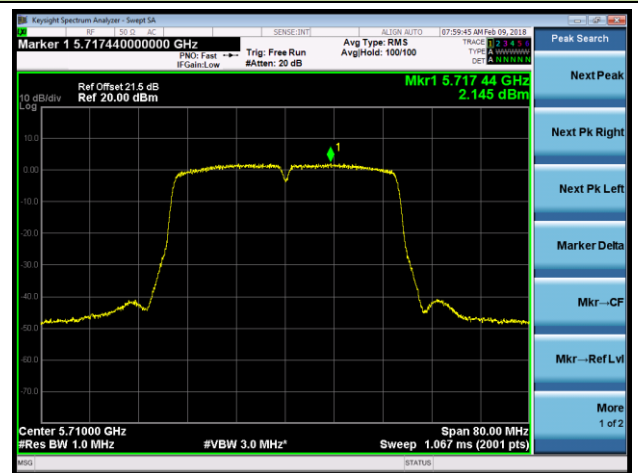

Channel 46 (5230MHz)

Channel 54 (5270MHz)

Channel 62 (5310MHz)

Channel 102 (5510MHz)

Channel 118 (5590MHz)

802.11ac-VHT40 Power Spectral Density - Ant 2 / Ant 0 + 1 + 2 + 3 (CDD Mode)

Channel 134 (5670MHz)

Channel 142 (5710MHz)

Channel 151 (5755MHz)

Channel 159 (5795MHz)

802.11ac-VHT80 Power Spectral Density - Ant 2 / Ant 0 + 1 + 2 + 3 (CDD Mode)
Channel 42 (5210MHz)

Channel 58 (5290MHz)

Channel 106 (5530MHz)

Channel 122 (5610MHz)