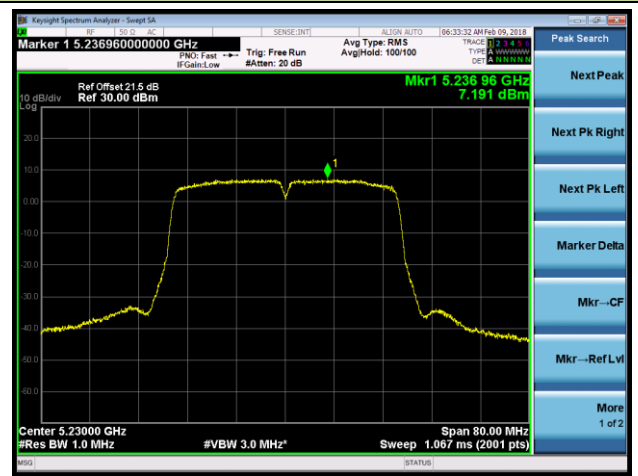

Channel 46 (5230MHz)