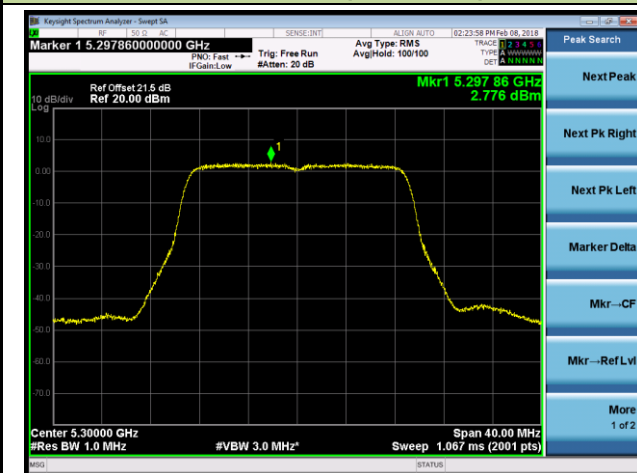

Channel 44 (5220MHz)

Channel 48 (5240MHz)

Channel 52 (5260MHz)

Channel 60 (5300MHz)

Channel 64 (5320MHz)

802.11a Power Spectral Density - Ant 3 / Ant 0 + 1 + 2 + 3 (CDD Mode)

Channel 100 (5500MHz)

Channel 120 (5600MHz)

Channel 140 (5700MHz)

Channel 144 (5720MHz)

Channel 149 (5745MHz)

Channel 157 (5785MHz)

802.11a Power Spectral Density - Ant 3 / Ant 0 + 1 + 2 + 3 (CDD Mode)**Channel 165 (5825MHz)**

802.11ac-VHT20 Power Spectral Density - Ant 3 / Ant 0 + 1 + 2 + 3 (CDD Mode)
Channel 36 (5180MHz)

Channel 44 (5220MHz)

Channel 48 (5240MHz)

Channel 52 (5260MHz)

Channel 60 (5300MHz)

Channel 64 (5320MHz)
