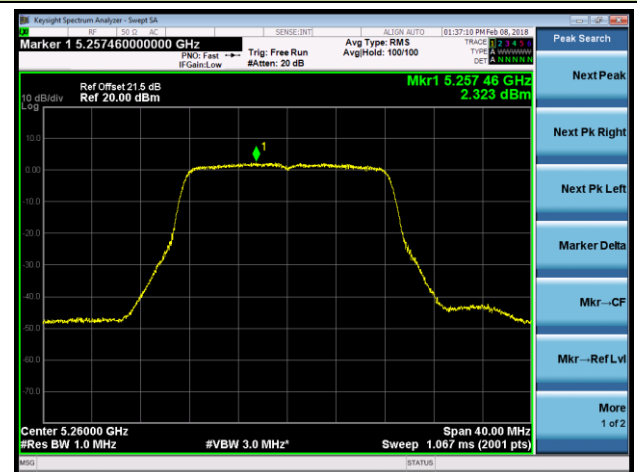

Channel 138 (5690MHz)

Channel 106 (5530MHz)

802.11ac-VHT80+80 Contiguous Power Spectral Density - Ant 2 / Ant 0 + 1 + 2 + 3 (CDD Mode)

Channel 58 (5290MHz)

Channel 122 (5610MHz)

802.11a Power Spectral Density - Ant 3 / Ant 0 + 1 + 2 + 3 (CDD Mode)
Channel 36 (5180MHz)

Channel 44 (5220MHz)

Channel 48 (5240MHz)

Channel 52 (5260MHz)

Channel 60 (5300MHz)

Channel 64 (5320MHz)

802.11a Power Spectral Density - Ant 3 / Ant 0 + 1 + 2 + 3 (CDD Mode)

Channel 100 (5500MHz)

Channel 120 (5600MHz)