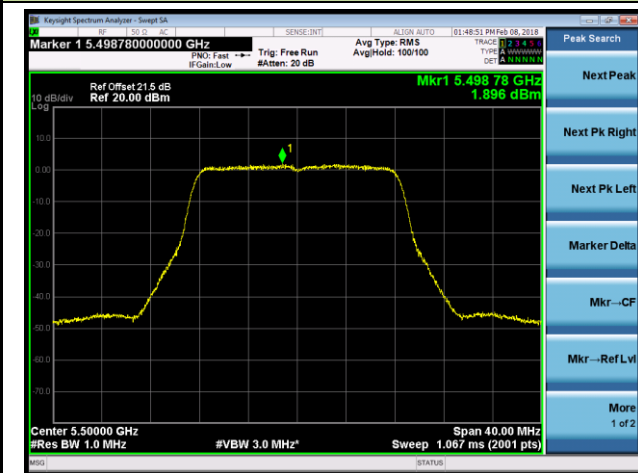

802.11a Power Spectral Density - Ant 2 / Ant 0 + 1 + 2 + 3 (CDD Mode)
Channel 36 (5180MHz)

Channel 44 (5220MHz)

Channel 48 (5240MHz)

Channel 52 (5260MHz)

Channel 60 (5300MHz)

Channel 64 (5320MHz)

802.11a Power Spectral Density - Ant 2 / Ant 0 + 1 + 2 + 3 (CDD Mode)

Channel 100 (5500MHz)

Channel 120 (5600MHz)

Channel 140 (5700MHz)

Channel 144 (5720MHz)

Channel 149 (5745MHz)

Channel 157 (5785MHz)

802.11a Power Spectral Density - Ant 2 / Ant 0 + 1 + 2 + 3 (CDD Mode)

Channel 165 (5825MHz)

Peak Search
 Next Peak
 Next Pk Right
 Next Pk Left
 Marker Delta
 Mkr--CF
 Mkr--Ref Lvl
 More
 1 of 2

802.11ac-VHT20 Power Spectral Density - Ant 2 / Ant 0 + 1 + 2 + 3 (CDD Mode)

Channel 36 (5180MHz)

Channel 44 (5220MHz)