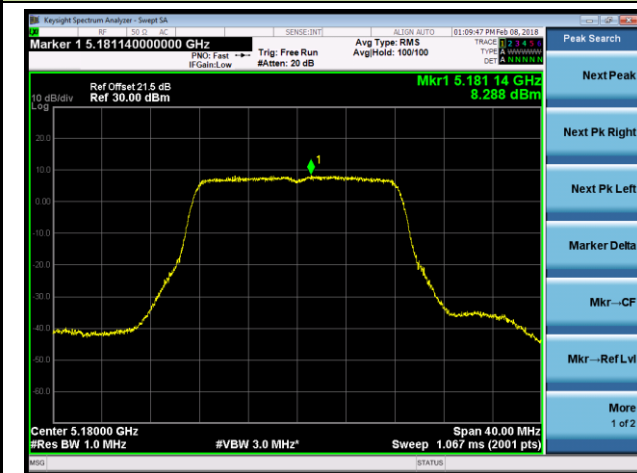

Channel 138 (5690MHz)

Channel 106 (5530MHz)

802.11ac-VHT80+80 Contiguous Power Spectral Density - Ant 2 / Ant 0 + 1 + 2 + 3 (CDD Mode)

Channel 58 (5290MHz)

Channel 122 (5610MHz)

802.11a Power Spectral Density - Ant 3 / Ant 0 + 1 + 2 + 3 (CDD Mode)
Channel 36 (5180MHz)

Channel 44 (5220MHz)

Channel 48 (5240MHz)

Channel 52 (5260MHz)

Channel 60 (5300MHz)

Channel 64 (5320MHz)

802.11a Power Spectral Density - Ant 3 / Ant 0 + 1 + 2 + 3 (CDD Mode)

Channel 100 (5500MHz)

Channel 120 (5600MHz)