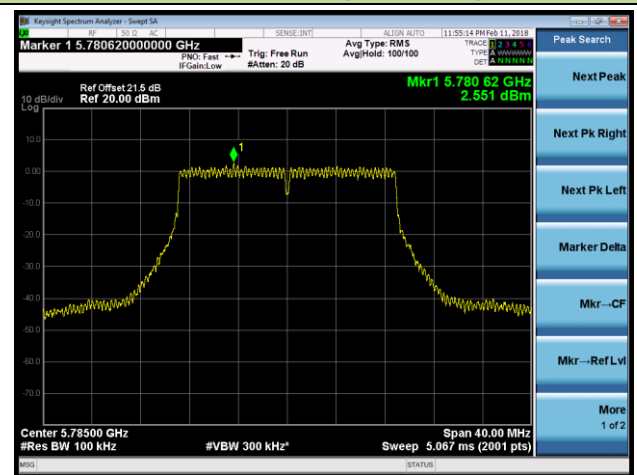

Channel 157 (5785MHz)