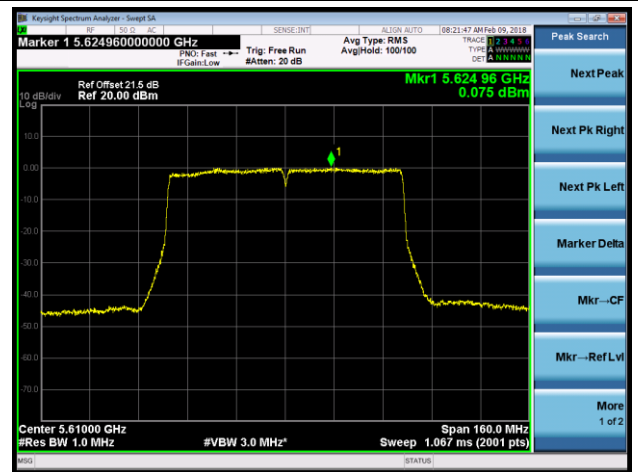

Channel 46 (5230MHz)

Channel 54 (5270MHz)

Channel 62 (5310MHz)

Channel 102 (5510MHz)

Channel 118 (5590MHz)

802.11ac-VHT40 Power Spectral Density - Ant 2 / Ant 0 + 1 + 2 + 3 (CDD Mode)

Channel 134 (5670MHz)

Channel 142 (5710MHz)

Channel 151 (5755MHz)

Channel 159 (5795MHz)

802.11ac-VHT80 Power Spectral Density - Ant 2 / Ant 0 + 1 + 2 + 3 (CDD Mode)
Channel 42 (5210MHz)

Channel 58 (5290MHz)

Channel 106 (5530MHz)

Channel 122 (5610MHz)