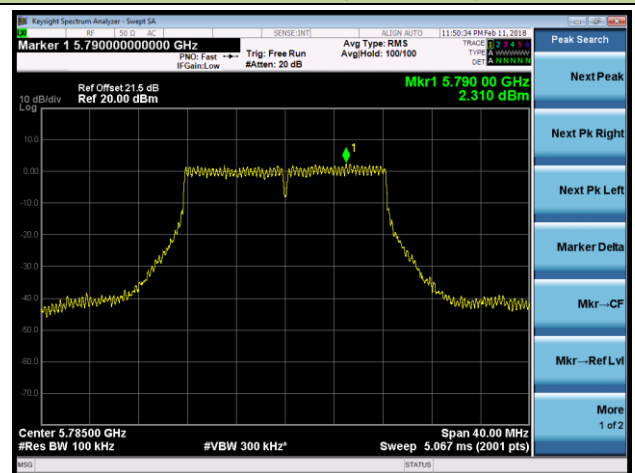

Channel 44 (5220MHz)

Channel 48 (5240MHz)

Channel 52 (5260MHz)

Channel 60 (5300MHz)

Channel 64 (5320MHz)

802.11a Power Spectral Density - Ant 3 / Ant 0 + 1 + 2 + 3 (CDD Mode)

Channel 100 (5500MHz)

Channel 120 (5600MHz)

Channel 140 (5700MHz)

Channel 144 (5720MHz)

Channel 149 (5745MHz)

Channel 157 (5785MHz)

802.11a Power Spectral Density - Ant 3 / Ant 0 + 1 + 2 + 3 (CDD Mode)**Channel 165 (5825MHz)**

802.11ac-VHT20 Power Spectral Density - Ant 3 / Ant 0 + 1 + 2 + 3 (CDD Mode)
Channel 36 (5180MHz)