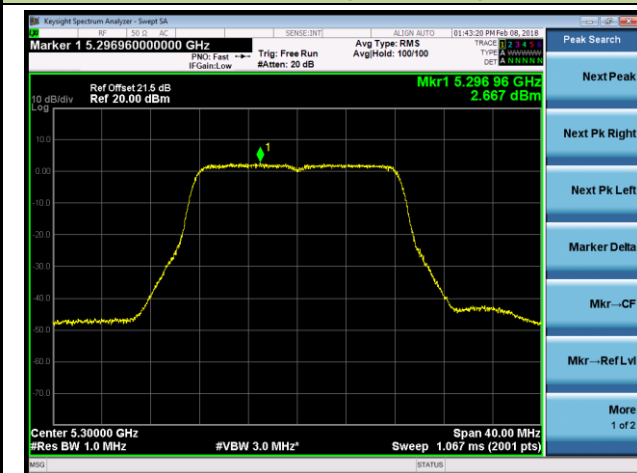

Channel 138 (5690MHz)

Channel 106 (5530MHz)

802.11ac-VHT80+80 Contiguous Power Spectral Density - Ant 2 / Ant 0 + 1 + 2 + 3 (CDD Mode)

Channel 58 (5290MHz)

Channel 122 (5610MHz)

802.11a Power Spectral Density - Ant 3 / Ant 0 + 1 + 2 + 3 (CDD Mode)
Channel 36 (5180MHz)

Channel 44 (5220MHz)

Channel 48 (5240MHz)

Channel 52 (5260MHz)

Channel 60 (5300MHz)

Channel 64 (5320MHz)

802.11a Power Spectral Density - Ant 3 / Ant 0 + 1 + 2 + 3 (CDD Mode)

Channel 100 (5500MHz)

Channel 120 (5600MHz)