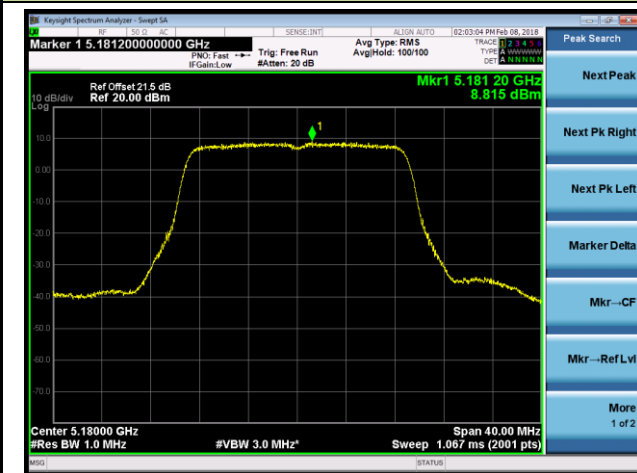

Channel 44 (5220MHz)

Channel 48 (5240MHz)

Channel 52 (5260MHz)

Channel 60 (5300MHz)

Channel 64 (5320MHz)

802.11a Power Spectral Density - Ant 3 / Ant 0 + 1 + 2 + 3 (CDD Mode)

Channel 100 (5500MHz)

Channel 120 (5600MHz)

Channel 140 (5700MHz)

Channel 144 (5720MHz)

Channel 149 (5745MHz)

Channel 157 (5785MHz)

802.11a Power Spectral Density - Ant 3 / Ant 0 + 1 + 2 + 3 (CDD Mode)**Channel 165 (5825MHz)**

802.11ac-VHT20 Power Spectral Density - Ant 3 / Ant 0 + 1 + 2 + 3 (CDD Mode)
Channel 36 (5180MHz)