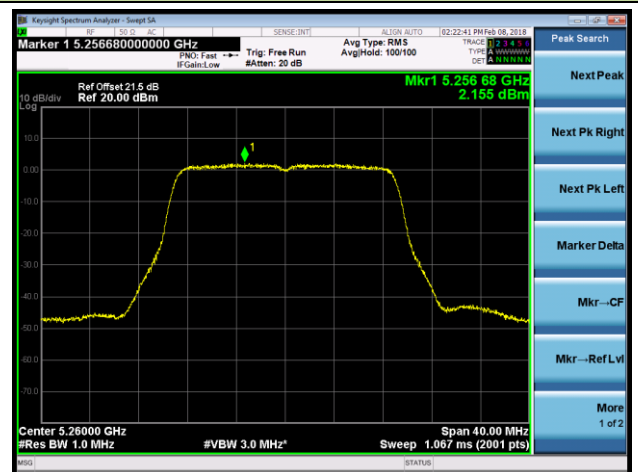

Channel 52 (5260MHz)