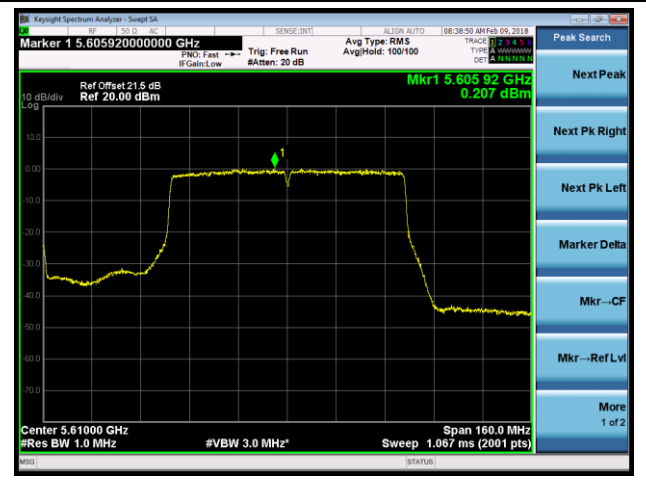

Channel 138 (5690MHz)

Channel 106 (5530MHz)

802.11ac-VHT80+80 Contiguous Power Spectral Density - Ant 2 / Ant 0 + 1 + 2 + 3 (CDD Mode)

Channel 58 (5290MHz)

Channel 122 (5610MHz)

802.11a Power Spectral Density - Ant 3 / Ant 0 + 1 + 2 + 3 (CDD Mode)
Channel 36 (5180MHz)