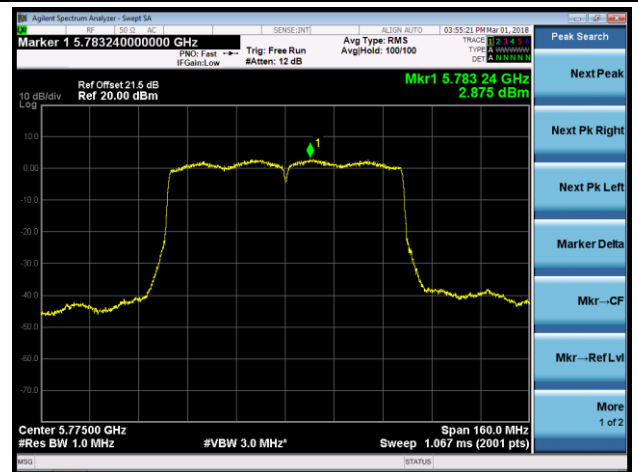

Channel 155 (5775MHz)