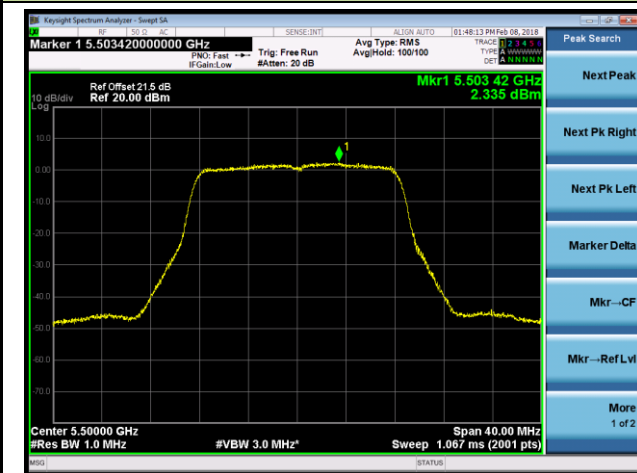

Channel 138 (5690MHz)

Channel 106 (5530MHz)

802.11ac-VHT80+80 Contiguous Power Spectral Density - Ant 2 / Ant 0 + 1 + 2 + 3 (CDD Mode)

Channel 58 (5290MHz)

Channel 122 (5610MHz)

802.11a Power Spectral Density - Ant 3 / Ant 0 + 1 + 2 + 3 (CDD Mode)
Channel 36 (5180MHz)

Channel 44 (5220MHz)

Channel 48 (5240MHz)

Channel 52 (5260MHz)

Channel 60 (5300MHz)

Channel 64 (5320MHz)

802.11a Power Spectral Density - Ant 3 / Ant 0 + 1 + 2 + 3 (CDD Mode)

Channel 100 (5500MHz)

Channel 120 (5600MHz)