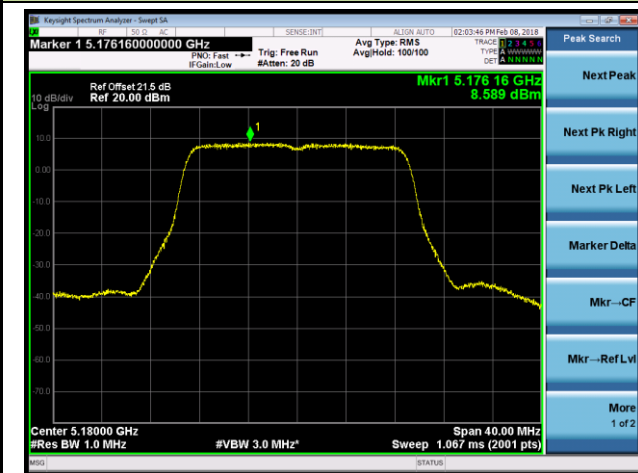

Channel 100 (5500MHz)

Channel 120 (5600MHz)

Channel 140 (5700MHz)

Channel 144 (5720MHz)

Channel 149 (5745MHz)

Channel 157 (5785MHz)

802.11a Power Spectral Density - Ant 2 / Ant 0 + 1 + 2 + 3 (CDD Mode)

Channel 165 (5825MHz)

Peak Search
 Next Peak
 Next Pk Right
 Next Pk Left
 Marker Delta
 Mkr--CF
 Mkr--Ref Lvl
 More
 1 of 2

802.11ac-VHT20 Power Spectral Density - Ant 2 / Ant 0 + 1 + 2 + 3 (CDD Mode)

Channel 36 (5180MHz)

Channel 44 (5220MHz)