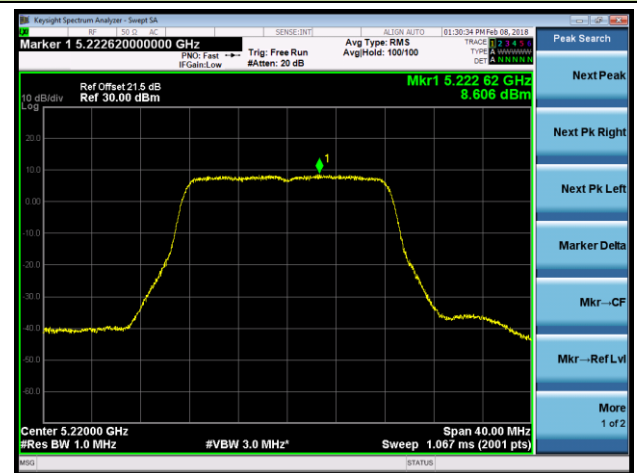

802.11a Power Spectral Density - Ant 2 / Ant 0 + 1 + 2 + 3 (CDD Mode)
Channel 36 (5180MHz)

Channel 44 (5220MHz)

Channel 48 (5240MHz)

Channel 52 (5260MHz)

Channel 60 (5300MHz)

Channel 64 (5320MHz)

802.11a Power Spectral Density - Ant 2 / Ant 0 + 1 + 2 + 3 (CDD Mode)

Channel 100 (5500MHz)

Channel 120 (5600MHz)

Channel 140 (5700MHz)

Channel 144 (5720MHz)

Channel 149 (5745MHz)

Channel 157 (5785MHz)

802.11a Power Spectral Density - Ant 2 / Ant 0 + 1 + 2 + 3 (CDD Mode)

Channel 165 (5825MHz)

Peak Search
 Next Peak
 Next Pk Right
 Next Pk Left
 Marker Delta
 Mkr--CF
 Mkr--Ref Lvl
 More
 1 of 2

802.11ac-VHT20 Power Spectral Density - Ant 2 / Ant 0 + 1 + 2 + 3 (CDD Mode)

Channel 36 (5180MHz)

Channel 44 (5220MHz)