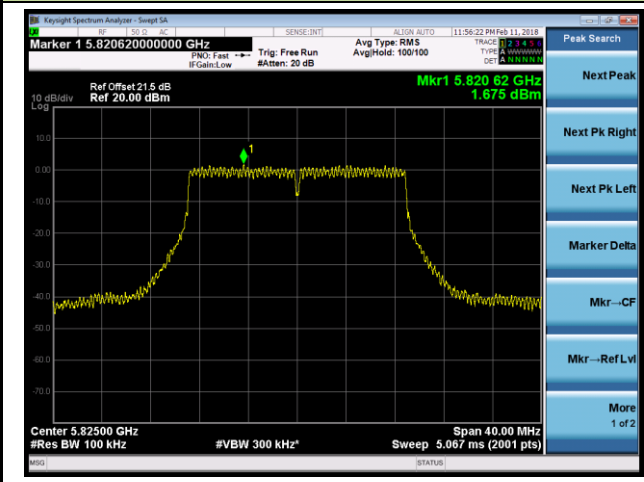

Channel 144 (5720MHz)

Channel 149 (5745MHz)

Channel 157 (5785MHz)

802.11ac-VHT20 Power Spectral Density - Ant 2 / Ant 0 + 1 + 2 + 3 (CDD Mode)

Channel 165 (5825MHz)

802.11ac-VHT40 Power Spectral Density - Ant 2 / Ant 0 + 1 + 2 + 3 (CDD Mode)
Channel 38 (5190MHz)