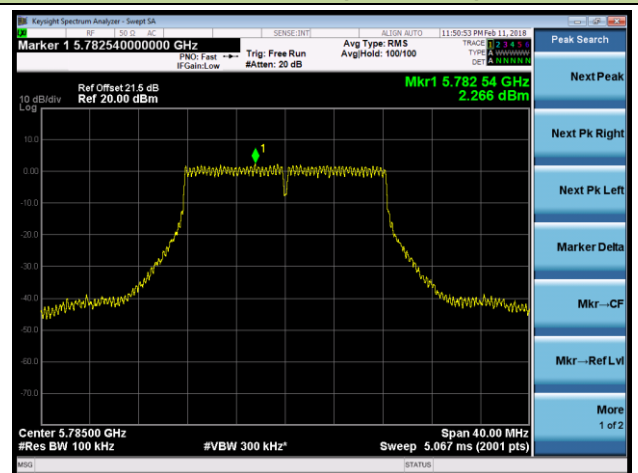

Channel 100 (5500MHz)

Channel 120 (5600MHz)

Channel 140 (5700MHz)

Channel 144 (5720MHz)

Channel 149 (5745MHz)

Channel 157 (5785MHz)

802.11a Power Spectral Density - Ant 2 / Ant 0 + 1 + 2 + 3 (CDD Mode)

Channel 165 (5825MHz)

Peak Search
 Next Peak
 Next Pk Right
 Next Pk Left
 Marker Delta
 Mkr--CF
 Mkr--Ref Lvl
 More
 1 of 2

802.11ac-VHT20 Power Spectral Density - Ant 2 / Ant 0 + 1 + 2 + 3 (CDD Mode)

Channel 36 (5180MHz)

Channel 44 (5220MHz)