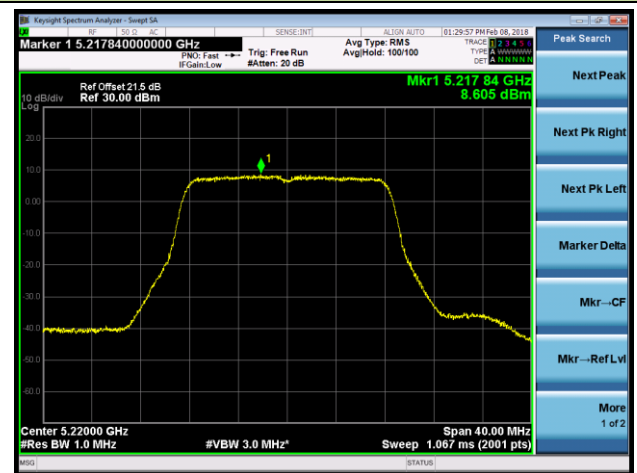

Channel 138 (5690MHz)

Channel 106 (5530MHz)

802.11ac-VHT80+80 Contiguous Power Spectral Density - Ant 2 / Ant 0 + 1 + 2 + 3 (CDD Mode)

Channel 58 (5290MHz)

Channel 122 (5610MHz)

802.11a Power Spectral Density - Ant 3 / Ant 0 + 1 + 2 + 3 (CDD Mode)
Channel 36 (5180MHz)

Channel 44 (5220MHz)

Channel 48 (5240MHz)

Channel 52 (5260MHz)

Channel 60 (5300MHz)

Channel 64 (5320MHz)

802.11a Power Spectral Density - Ant 3 / Ant 0 + 1 + 2 + 3 (CDD Mode)

Channel 100 (5500MHz)

Channel 120 (5600MHz)