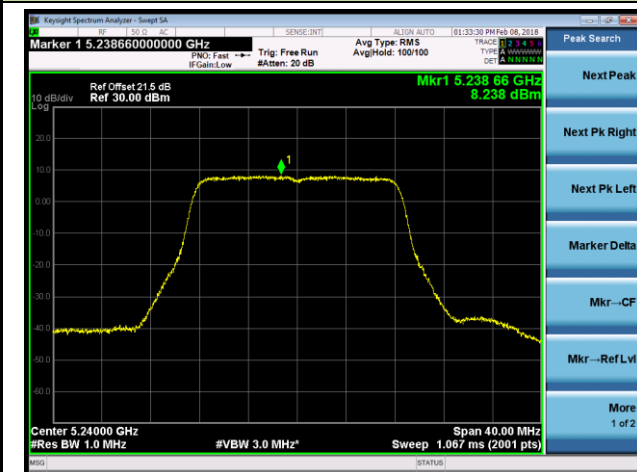

802.11a Power Spectral Density - Ant 2 / Ant 0 + 1 + 2 + 3 (CDD Mode)
Channel 36 (5180MHz)

Channel 44 (5220MHz)

Channel 48 (5240MHz)

Channel 52 (5260MHz)

Channel 60 (5300MHz)

Channel 64 (5320MHz)

802.11a Power Spectral Density - Ant 2 / Ant 0 + 1 + 2 + 3 (CDD Mode)

Channel 100 (5500MHz)

Channel 120 (5600MHz)

Channel 140 (5700MHz)

Channel 144 (5720MHz)

Channel 149 (5745MHz)

Channel 157 (5785MHz)

802.11a Power Spectral Density - Ant 2 / Ant 0 + 1 + 2 + 3 (CDD Mode)

Channel 165 (5825MHz)

Peak Search
 Next Peak
 Next Pk Right
 Next Pk Left
 Marker Delta
 Mkr--CF
 Mkr--Ref Lvl
 More
 1 of 2

802.11ac-VHT20 Power Spectral Density - Ant 2 / Ant 0 + 1 + 2 + 3 (CDD Mode)

Channel 36 (5180MHz)

Channel 44 (5220MHz)