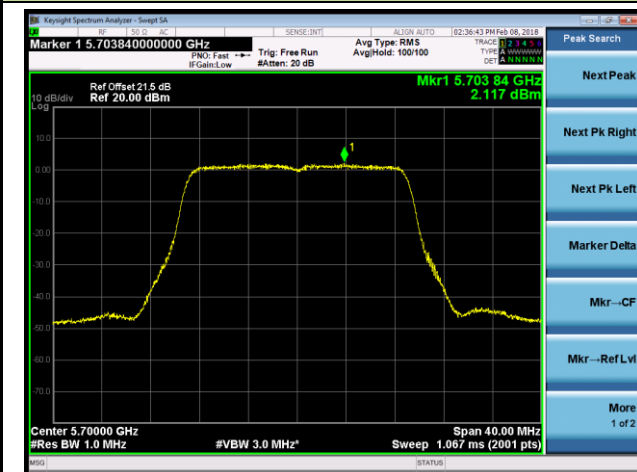

Peak Search
 Next Peak
 Next Pk Right
 Next Pk Left
 Marker Delta
 Mkr--CF
 Mkr--Ref Lvl
 More
 1 of 2

802.11ac-VHT20 Power Spectral Density - Ant 2 / Ant 0 + 1 + 2 + 3 (CDD Mode)

Channel 36 (5180MHz)

Channel 44 (5220MHz)

Channel 48 (5240MHz)

Channel 52 (5260MHz)

Channel 60 (5300MHz)

Channel 64 (5320MHz)

802.11ac-VHT20 Power Spectral Density - Ant 2 / Ant 0 + 1 + 2 + 3 (CDD Mode)

Channel 100 (5500MHz)

Channel 120 (5600MHz)

Channel 140 (5700MHz)

Channel 144 (5720MHz)

Channel 149 (5745MHz)

Channel 157 (5785MHz)

802.11ac-VHT20 Power Spectral Density - Ant 2 / Ant 0 + 1 + 2 + 3 (CDD Mode)

Channel 165 (5825MHz)

802.11ac-VHT40 Power Spectral Density - Ant 2 / Ant 0 + 1 + 2 + 3 (CDD Mode)
Channel 38 (5190MHz)