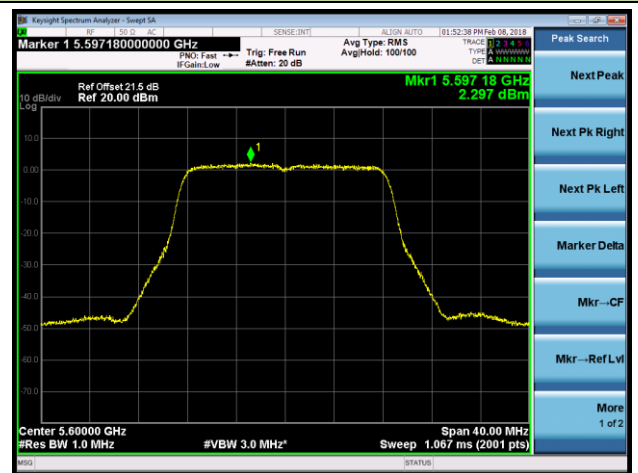

Channel 120 (5600MHz)