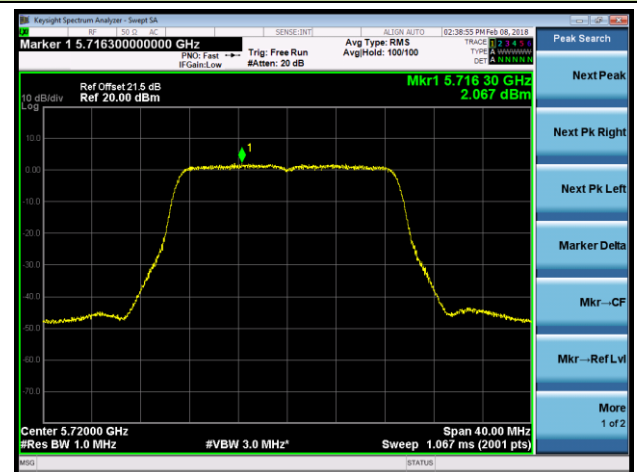

Channel 144 (5720MHz)