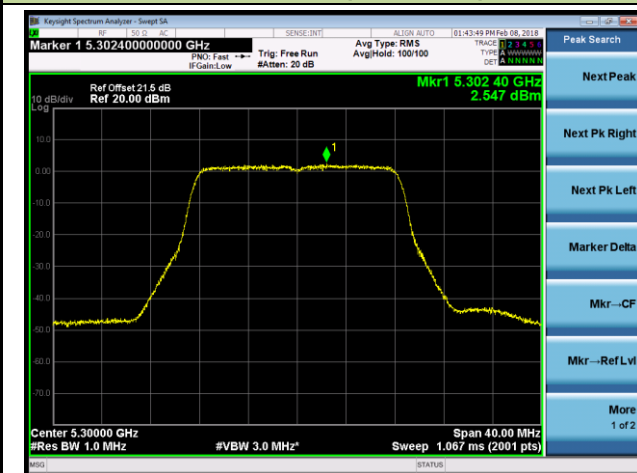

802.11a Power Spectral Density - Ant 2 / Ant 0 + 1 + 2 + 3 (CDD Mode)
Channel 36 (5180MHz)

Channel 44 (5220MHz)

Channel 48 (5240MHz)

Channel 52 (5260MHz)

Channel 60 (5300MHz)

Channel 64 (5320MHz)

802.11a Power Spectral Density - Ant 2 / Ant 0 + 1 + 2 + 3 (CDD Mode)

Channel 100 (5500MHz)

Channel 120 (5600MHz)

Channel 140 (5700MHz)

Channel 144 (5720MHz)

Channel 149 (5745MHz)

Channel 157 (5785MHz)

802.11a Power Spectral Density - Ant 2 / Ant 0 + 1 + 2 + 3 (CDD Mode)

Channel 165 (5825MHz)

Peak Search
 Next Peak
 Next Pk Right
 Next Pk Left
 Marker Delta
 Mkr--CF
 Mkr--Ref Lvl
 More
 1 of 2

802.11ac-VHT20 Power Spectral Density - Ant 2 / Ant 0 + 1 + 2 + 3 (CDD Mode)

Channel 36 (5180MHz)

Channel 44 (5220MHz)