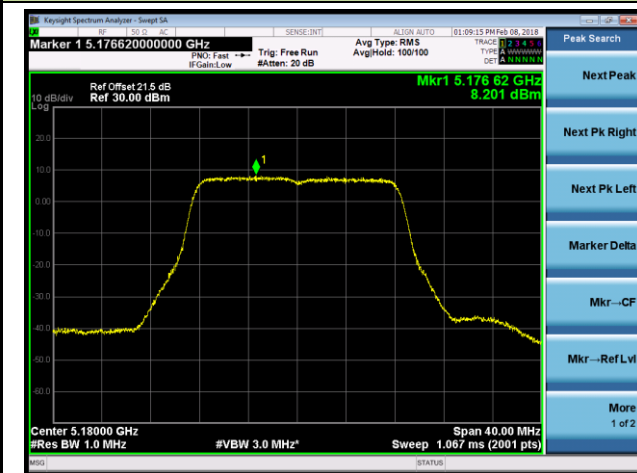

802.11a Power Spectral Density - Ant 2 / Ant 0 + 1 + 2 + 3 (CDD Mode)
Channel 36 (5180MHz)

Channel 44 (5220MHz)

Channel 48 (5240MHz)

Channel 52 (5260MHz)

Channel 60 (5300MHz)

Channel 64 (5320MHz)

802.11a Power Spectral Density - Ant 2 / Ant 0 + 1 + 2 + 3 (CDD Mode)

Channel 100 (5500MHz)

Channel 120 (5600MHz)

Channel 140 (5700MHz)

Channel 144 (5720MHz)

Channel 149 (5745MHz)

Channel 157 (5785MHz)

802.11a Power Spectral Density - Ant 2 / Ant 0 + 1 + 2 + 3 (CDD Mode)

Channel 165 (5825MHz)

Peak Search
 Next Peak
 Next Pk Right
 Next Pk Left
 Marker Delta
 Mkr--CF
 Mkr--Ref Lvl
 More
 1 of 2

802.11ac-VHT20 Power Spectral Density - Ant 2 / Ant 0 + 1 + 2 + 3 (CDD Mode)

Channel 36 (5180MHz)

Channel 44 (5220MHz)