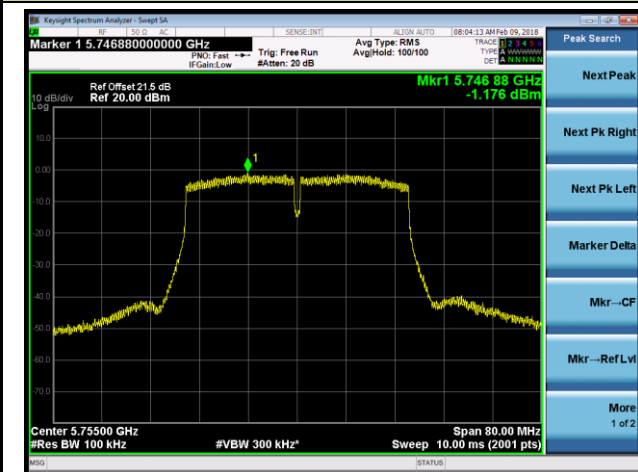

Channel 46 (5230MHz)

Channel 54 (5270MHz)

Channel 62 (5310MHz)

Channel 102 (5510MHz)

Channel 118 (5590MHz)

802.11ac-VHT40 Power Spectral Density - Ant 2 / Ant 0 + 1 + 2 + 3 (CDD Mode)

Channel 134 (5670MHz)

Channel 142 (5710MHz)

Channel 151 (5755MHz)

Channel 159 (5795MHz)

802.11ac-VHT80 Power Spectral Density - Ant 2 / Ant 0 + 1 + 2 + 3 (CDD Mode)
Channel 42 (5210MHz)

Channel 58 (5290MHz)

Channel 106 (5530MHz)

Channel 122 (5610MHz)