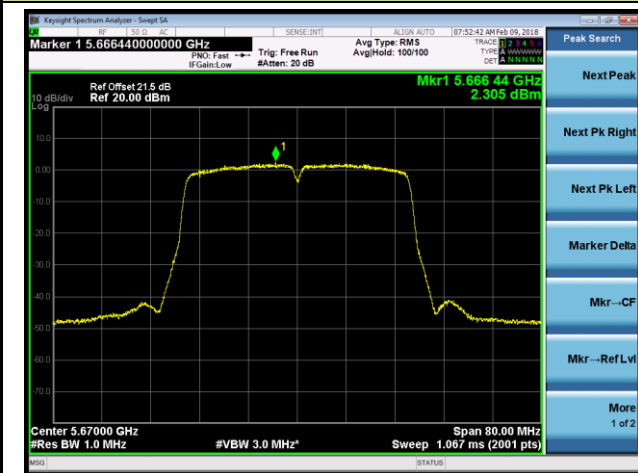

802.11ac-VHT40 Power Spectral Density - Ant 2 / Ant 0 + 1 + 2 + 3 (CDD Mode)

Channel 134 (5670MHz)