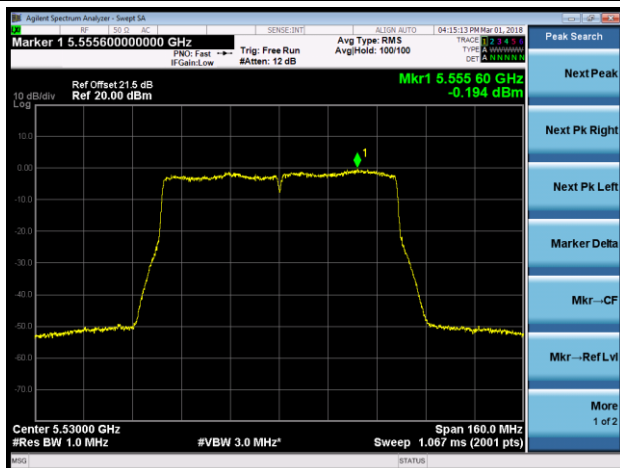

Channel 106 (5530MHz)