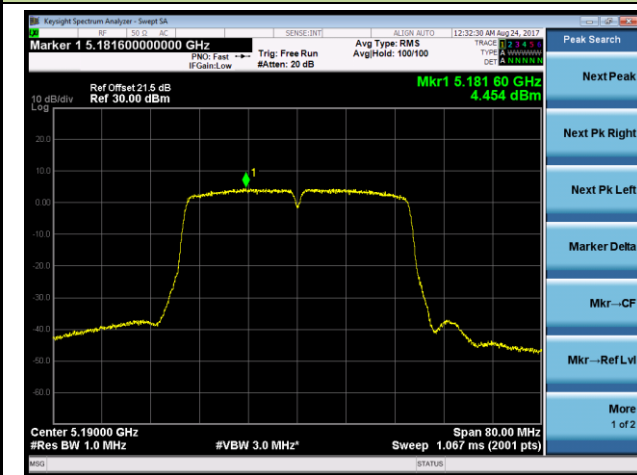

802.11n-HT40 Power Spectral Density - Ant 0 / Ant 0 + 1 + 2 + 3 (Beam-Forming Mode)

Channel 38 (5190MHz)

Channel 46 (5230MHz)

Channel 151 (5755MHz)

Channel 159 (5795MHz)

802.11ac-VHT20 Power Spectral Density - Ant 0 / Ant 0 + 1 + 2 + 3 (Beam-Forming Mode)

Channel 36 (5180MHz)

Channel 44 (5220MHz)

Channel 48 (5240MHz)

Channel 149 (5745MHz)

Channel 157 (5785MHz)

Channel 165 (5825MHz)

802.11ac-VHT40 Power Spectral Density - Ant 0 / Ant 0 + 1 + 2 + 3 (Beam-Forming Mode)
Channel 38 (5190MHz)

Channel 46 (5230MHz)

Channel 151 (5755MHz)

Channel 159 (5795MHz)

802.11ac-VHT80 Power Spectral Density - Ant 0 / Ant 0 + 1 + 2 + 3 (Beam-Forming Mode)

Channel 42 (5210MHz)

Channel 155 (5775MHz)

802.11ac-VHT80+80 Power Spectral Density - Ant 0 / Ant 0 + 1 (Ant 0 + 1 + 2 + 3) (Beam-Forming Mode)