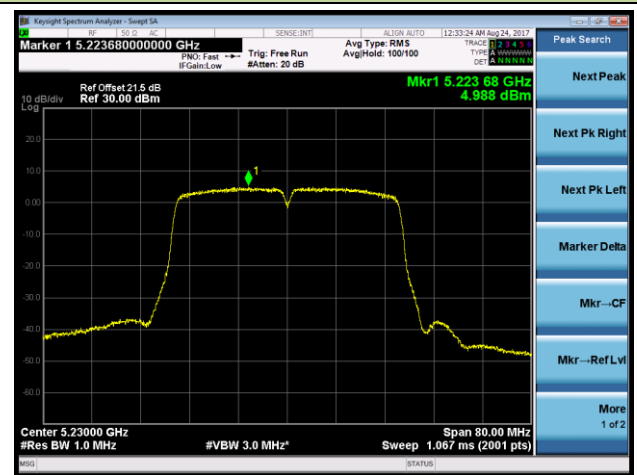

Channel 36 (5180MHz)

Channel 44 (5220MHz)

Channel 48 (5240MHz)

Channel 149 (5745MHz)

Channel 157 (5785MHz)

Channel 165 (5825MHz)

802.11ac-VHT40 Power Spectral Density - Ant 0 / Ant 0 + 1 + 2 + 3 (Beam-Forming Mode)
Channel 38 (5190MHz)

Channel 46 (5230MHz)

Channel 151 (5755MHz)

Channel 159 (5795MHz)

802.11ac-VHT80 Power Spectral Density - Ant 0 / Ant 0 + 1 + 2 + 3 (Beam-Forming Mode)

Channel 42 (5210MHz)

Channel 155 (5775MHz)

802.11ac-VHT80+80 Power Spectral Density - Ant 0 / Ant 0 + 1 (Ant 0 + 1 + 2 + 3) (Beam-Forming Mode)