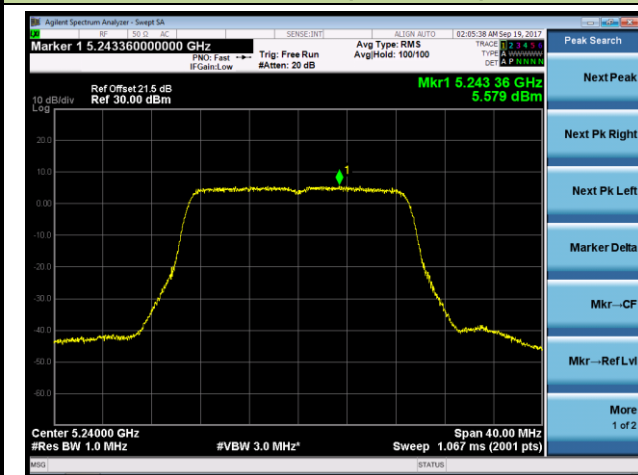

802.11n-HT20 Power Spectral Density - Ant 0 / Ant 0 + 1 + 2 + 3 (Beam-Forming Mode)
Channel 36 (5180MHz)

Channel 44 (5220MHz)

Channel 48 (5240MHz)

Channel 149 (5745MHz)

Channel 157 (5785MHz)

Channel 165 (5825MHz)

802.11n-HT40 Power Spectral Density - Ant 0 / Ant 0 + 1 + 2 + 3 (Beam-Forming Mode)

Channel 38 (5190MHz)

Channel 46 (5230MHz)

Channel 151 (5755MHz)

Channel 159 (5795MHz)

802.11ac-VHT20 Power Spectral Density - Ant 0 / Ant 0 + 1 + 2 + 3 (Beam-Forming Mode)