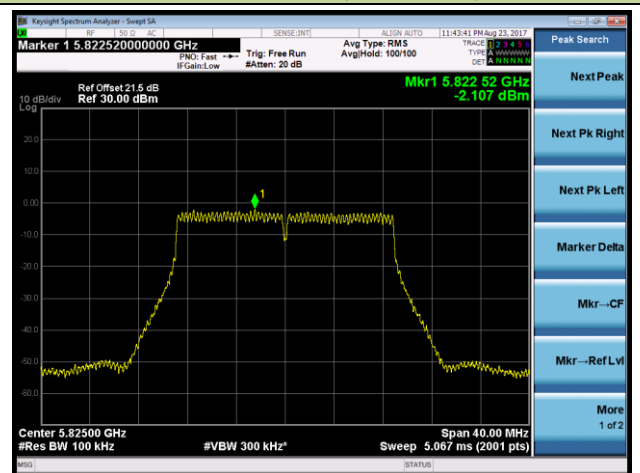

Channel 42 (5210MHz)

Channel 155 (5775MHz)

802.11ac-VHT80+80 Power Spectral Density - Ant 1 / Ant 0 + 1 (Ant 0 + 1 + 2 + 3) (Beam-Forming Mode)

Channel 42 (5210MHz)

Channel 155 (5775MHz)

802.11n-HT20 Power Spectral Density - Ant 2 / Ant 0 + 1 + 2 + 3 (Beam-Forming Mode)

Channel 36 (5180MHz)

Channel 44 (5220MHz)

Channel 48 (5240MHz)

Channel 149 (5745MHz)

Channel 157 (5785MHz)

Channel 165 (5825MHz)

802.11n-HT40 Power Spectral Density - Ant 2 / Ant 0 + 1 + 2 + 3 (Beam-Forming Mode)
Channel 38 (5190MHz)