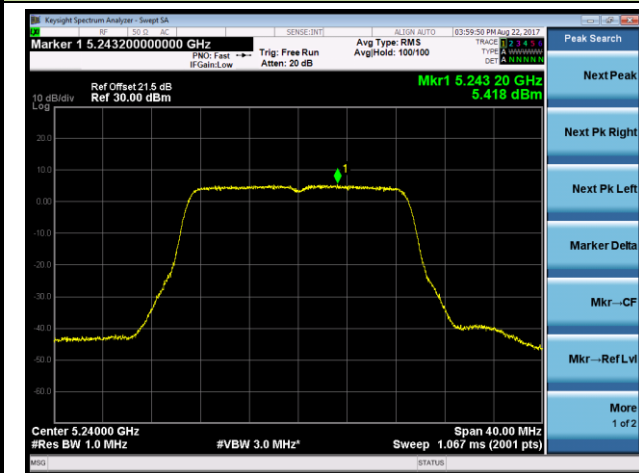

802.11n-HT40 Power Spectral Density - Ant 0 / Ant 0 + 1 + 2 + 3 (Beam-Forming Mode)

Channel 38 (5190MHz)

Channel 46 (5230MHz)

Channel 151 (5755MHz)

Channel 159 (5795MHz)

802.11ac-VHT20 Power Spectral Density - Ant 0 / Ant 0 + 1 + 2 + 3 (Beam-Forming Mode)

Channel 36 (5180MHz)

Channel 44 (5220MHz)

Channel 48 (5240MHz)

Channel 149 (5745MHz)

Channel 157 (5785MHz)

Channel 165 (5825MHz)

802.11ac-VHT40 Power Spectral Density - Ant 0 / Ant 0 + 1 + 2 + 3 (Beam-Forming Mode)
Channel 38 (5190MHz)