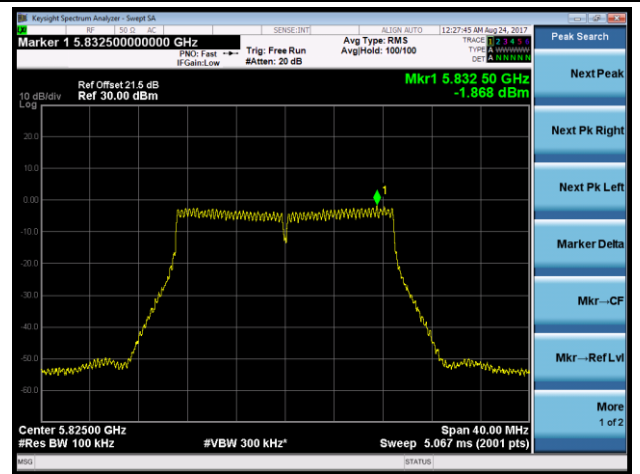

802.11ac-VHT20 Power Spectral Density - Ant 1 / Ant 0 + 1 + 2 + 3 (Beam-Forming Mode)

Channel 36 (5180MHz)

Channel 44 (5220MHz)

Channel 48 (5240MHz)

Channel 149 (5745MHz)

Channel 157 (5785MHz)

Channel 165 (5825MHz)

802.11ac-VHT40 Power Spectral Density - Ant 1 / Ant 0 + 1 + 2 + 3 (Beam-Forming Mode)

Channel 38 (5190MHz)

Channel 46 (5230MHz)

Channel 151 (5755MHz)

Channel 159 (5795MHz)

802.11ac-VHT80 Power Spectral Density - Ant 1 / Ant 0 + 1 + 2 + 3 (Beam-Forming Mode)