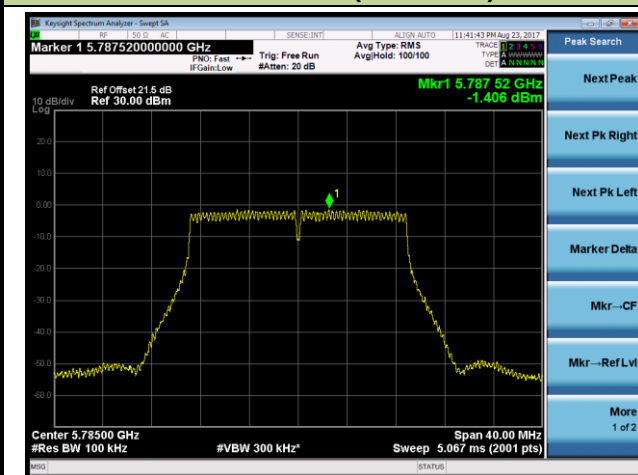

802.11n-HT20 Power Spectral Density - Ant 0 / Ant 0 + 1 + 2 + 3 (Beam-Forming Mode)
Channel 36 (5180MHz)

Channel 44 (5220MHz)

Channel 48 (5240MHz)

Channel 149 (5745MHz)

Channel 157 (5785MHz)

Channel 165 (5825MHz)

802.11n-HT40 Power Spectral Density - Ant 0 / Ant 0 + 1 + 2 + 3 (Beam-Forming Mode)

Channel 38 (5190MHz)

Channel 46 (5230MHz)

Channel 151 (5755MHz)

Channel 159 (5795MHz)

802.11ac-VHT20 Power Spectral Density - Ant 0 / Ant 0 + 1 + 2 + 3 (Beam-Forming Mode)