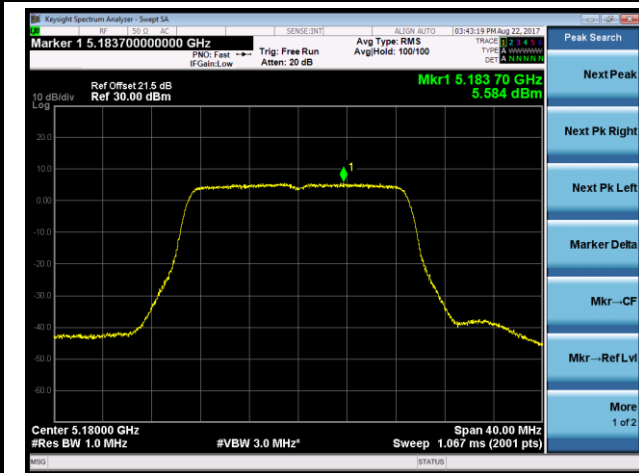

802.11n-HT40 Power Spectral Density - Ant 0 / Ant 0 + 1 + 2 + 3 (Beam-Forming Mode)

Channel 38 (5190MHz)

Channel 46 (5230MHz)

Channel 151 (5755MHz)

Channel 159 (5795MHz)

802.11ac-VHT20 Power Spectral Density - Ant 0 / Ant 0 + 1 + 2 + 3 (Beam-Forming Mode)

Channel 36 (5180MHz)

Channel 44 (5220MHz)

Channel 48 (5240MHz)

Channel 149 (5745MHz)

Channel 157 (5785MHz)

Channel 165 (5825MHz)

802.11ac-VHT40 Power Spectral Density - Ant 0 / Ant 0 + 1 + 2 + 3 (Beam-Forming Mode)
Channel 38 (5190MHz)