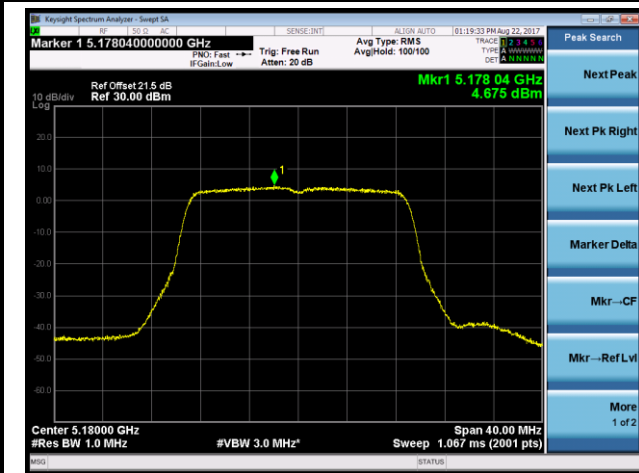

802.11n-HT20 Power Spectral Density - Ant 2 / Ant 0 + 1 + 2 + 3 (Beam-Forming Mode)

Channel 36 (5180MHz)