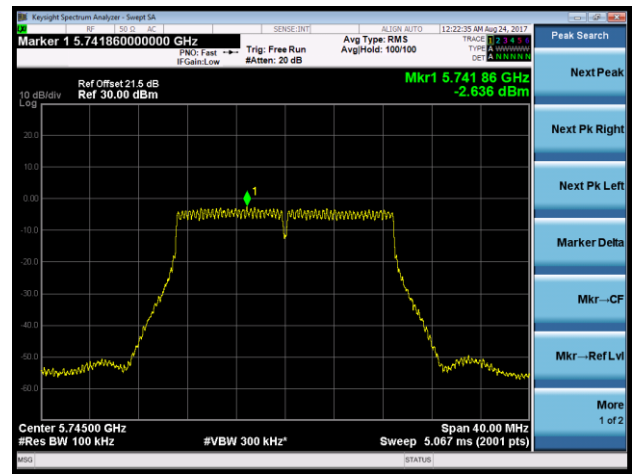

Channel 46 (5230MHz)

Channel 151 (5755MHz)

Channel 159 (5795MHz)

802.11ac-VHT20 Power Spectral Density - Ant 2 / Ant 0 + 1 + 2 + 3 (Beam-Forming Mode)

Channel 36 (5180MHz)

Channel 44 (5220MHz)

Channel 48 (5240MHz)

Channel 149 (5745MHz)

Channel 157 (5785MHz)

Channel 165 (5825MHz)

802.11ac-VHT40 Power Spectral Density - Ant 2 / Ant 0 + 1 + 2 + 3 (Beam-Forming Mode)
Channel 38 (5190MHz)

Channel 46 (5230MHz)

Channel 151 (5755MHz)