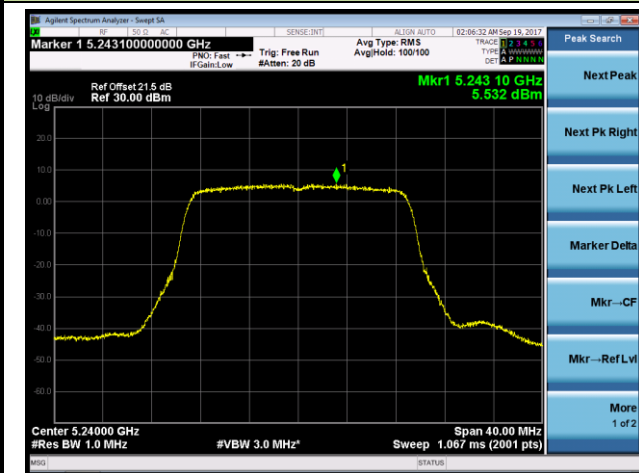

Channel 46 (5230MHz)

Channel 151 (5755MHz)

Channel 159 (5795MHz)

802.11ac-VHT80 Power Spectral Density - Ant 0 / Ant 0 + 1 + 2 + 3 (Beam-Forming Mode)

Channel 42 (5210MHz)

Channel 155 (5775MHz)

802.11ac-VHT80+80 Power Spectral Density - Ant 0 / Ant 0 + 1 (Ant 0 + 1 + 2 + 3) (Beam-Forming Mode)

Channel 42 (5210MHz)

Channel 155 (5775MHz)

802.11n-HT20 Power Spectral Density - Ant 1 / Ant 0 + 1 + 2 + 3 (Beam-Forming Mode)

Channel 36 (5180MHz)

Channel 44 (5220MHz)

Channel 48 (5240MHz)

Channel 149 (5745MHz)