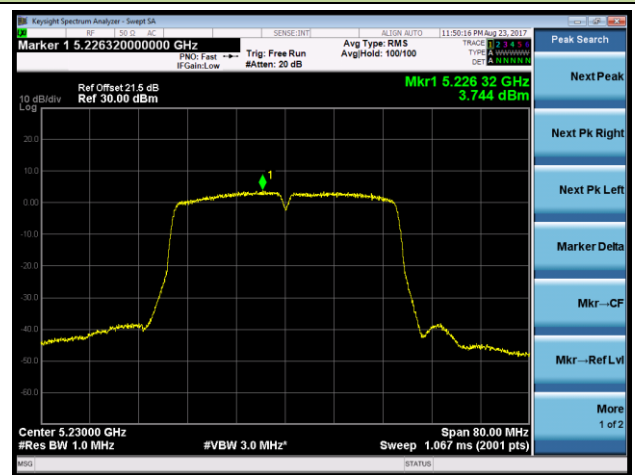

Channel 36 (5180MHz)

Channel 44 (5220MHz)

Channel 48 (5240MHz)

Channel 149 (5745MHz)

Channel 157 (5785MHz)

Channel 165 (5825MHz)

802.11n-HT40 Power Spectral Density - Ant 2 / Ant 0 + 1 + 2 + 3 (Beam-Forming Mode)
Channel 38 (5190MHz)

Channel 46 (5230MHz)

Channel 151 (5755MHz)

Channel 159 (5795MHz)

802.11ac-VHT20 Power Spectral Density - Ant 2 / Ant 0 + 1 + 2 + 3 (Beam-Forming Mode)

Channel 36 (5180MHz)

Channel 44 (5220MHz)

Channel 48 (5240MHz)