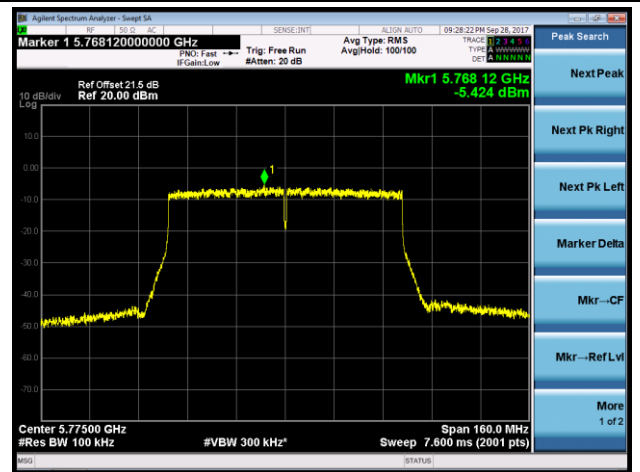

Channel 155 (5775MHz)