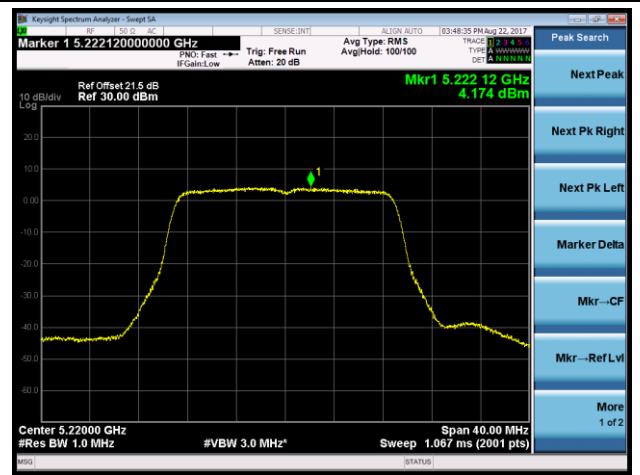

Channel 44 (5220MHz)