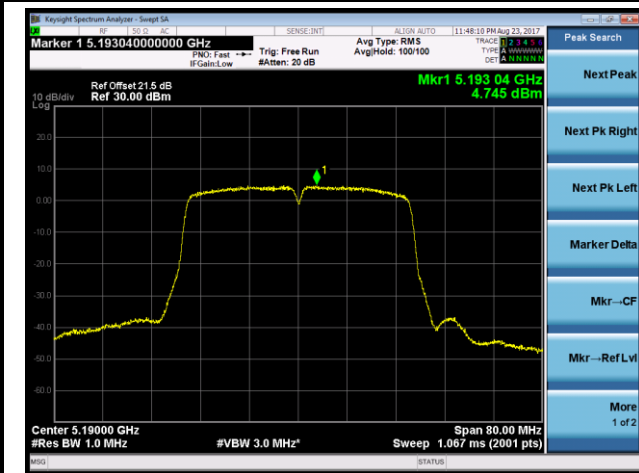

802.11n-HT20 Power Spectral Density - Ant 0 / Ant 0 + 1 + 2 + 3 (Beam-Forming Mode)
Channel 36 (5180MHz)

Channel 44 (5220MHz)

Channel 48 (5240MHz)

Channel 149 (5745MHz)

Channel 157 (5785MHz)

Channel 165 (5825MHz)

802.11n-HT40 Power Spectral Density - Ant 0 / Ant 0 + 1 + 2 + 3 (Beam-Forming Mode)

Channel 38 (5190MHz)

Channel 46 (5230MHz)

Channel 151 (5755MHz)

Channel 159 (5795MHz)

802.11ac-VHT20 Power Spectral Density - Ant 0 / Ant 0 + 1 + 2 + 3 (Beam-Forming Mode)