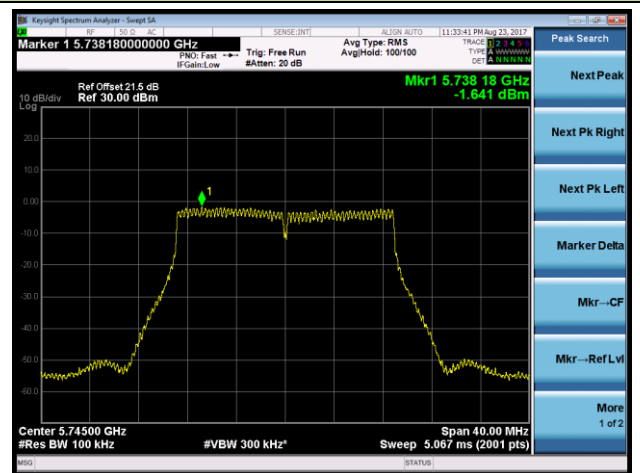

Channel 42 (5210MHz)

Channel 155 (5775MHz)

802.11n-HT20 Power Spectral Density - Ant 1 / Ant 0 + 1 + 2 + 3 (Beam-Forming Mode)

Channel 36 (5180MHz)

Channel 44 (5220MHz)

Channel 48 (5240MHz)

Channel 149 (5745MHz)