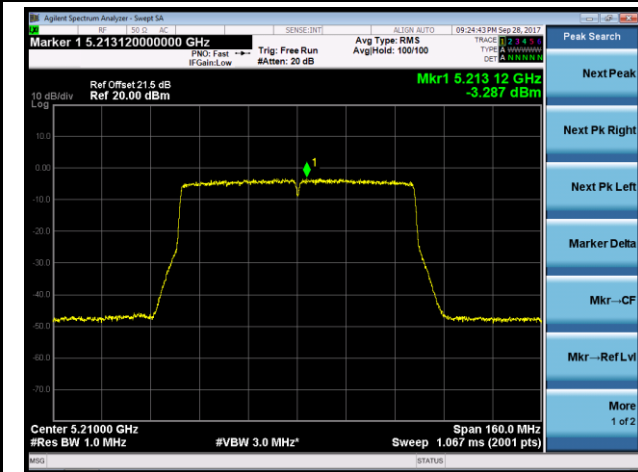

802.11ac-VHT80+80 Power Spectral Density - Ant 0 / Ant 0 + 1 (Ant 0 + 1 + 2 + 3) (Beam-Forming Mode)

Channel 42 (5210MHz)