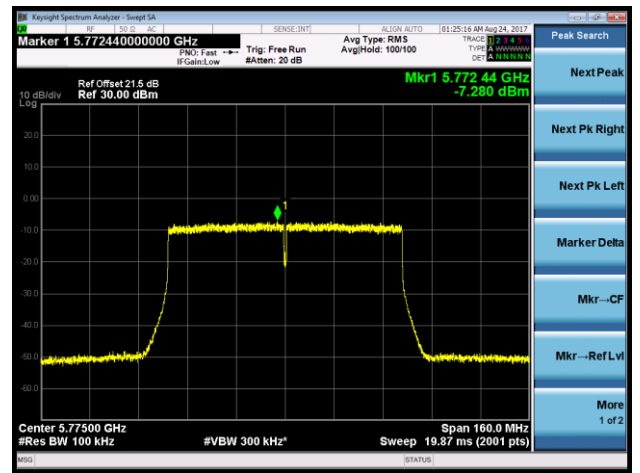

Channel 36 (5180MHz)

Channel 44 (5220MHz)

Channel 48 (5240MHz)

Channel 149 (5745MHz)

Channel 157 (5785MHz)

Channel 165 (5825MHz)

802.11ac-VHT40 Power Spectral Density - Ant 0 / Ant 0 + 1 + 2 + 3 (Beam-Forming Mode)
Channel 38 (5190MHz)

Channel 46 (5230MHz)

Channel 151 (5755MHz)

Channel 159 (5795MHz)

802.11ac-VHT80 Power Spectral Density - Ant 0 / Ant 0 + 1 + 2 + 3 (Beam-Forming Mode)

Channel 42 (5210MHz)

Channel 155 (5775MHz)

802.11ac-VHT80+80 Power Spectral Density - Ant 0 / Ant 0 + 1 (Ant 0 + 1 + 2 + 3) (Beam-Forming Mode)