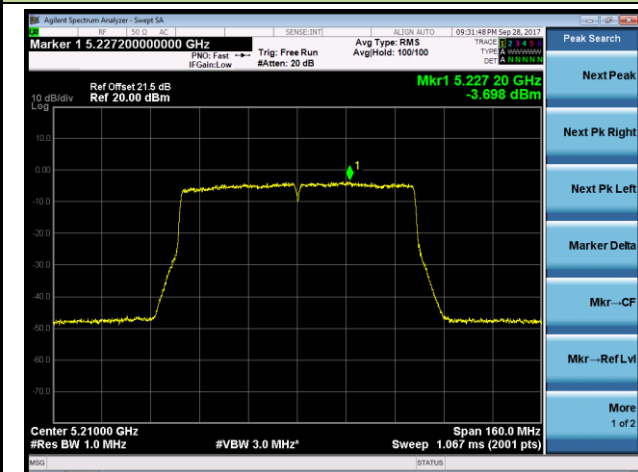

802.11ac-VHT40 Power Spectral Density - Ant 1 / Ant 0 + 1 + 2 + 3 (Beam-Forming Mode)

Channel 38 (5190MHz)

Channel 46 (5230MHz)

Channel 151 (5755MHz)

Channel 159 (5795MHz)

802.11ac-VHT80 Power Spectral Density - Ant 1 / Ant 0 + 1 + 2 + 3 (Beam-Forming Mode)

Channel 42 (5210MHz)

Channel 155 (5775MHz)

802.11ac-VHT80+80 Power Spectral Density - Ant 1 / Ant 0 + 1 (Ant 0 + 1 + 2 + 3) (Beam-Forming Mode)

Channel 42 (5210MHz)

Channel 155 (5775MHz)

802.11n-HT20 Power Spectral Density - Ant 2 / Ant 0 + 1 + 2 + 3 (Beam-Forming Mode)