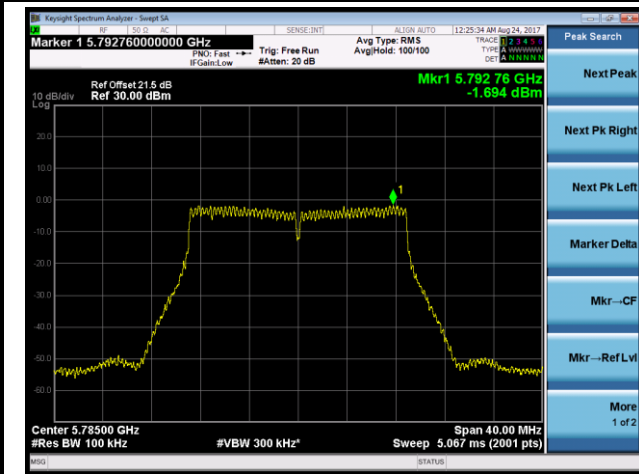

802.11ac-VHT20 Power Spectral Density - Ant 1 / Ant 0 + 1 + 2 + 3 (Beam-Forming Mode)

Channel 36 (5180MHz)

Channel 44 (5220MHz)

Channel 48 (5240MHz)

Channel 149 (5745MHz)

Channel 157 (5785MHz)

Channel 165 (5825MHz)

802.11ac-VHT40 Power Spectral Density - Ant 1 / Ant 0 + 1 + 2 + 3 (Beam-Forming Mode)

Channel 38 (5190MHz)

Channel 46 (5230MHz)

Channel 151 (5755MHz)

Channel 159 (5795MHz)

802.11ac-VHT80 Power Spectral Density - Ant 1 / Ant 0 + 1 + 2 + 3 (Beam-Forming Mode)