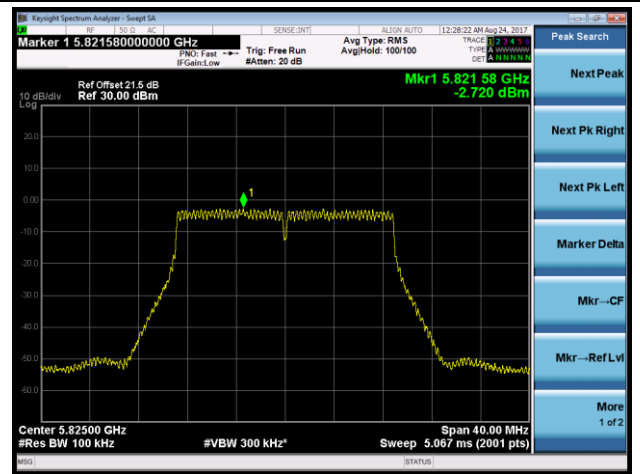

Channel 165 (5825MHz)