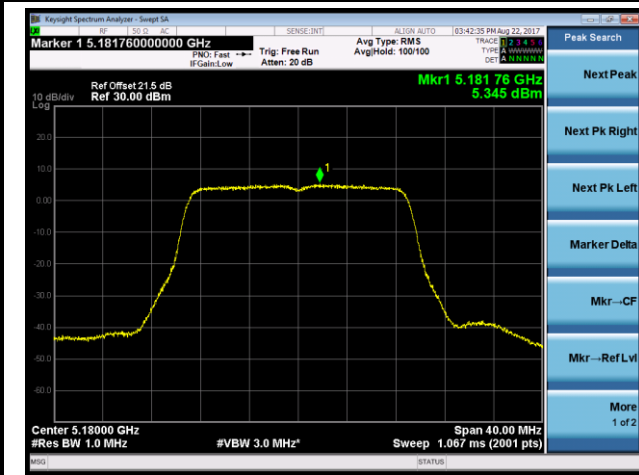

Channel 157 (5785MHz)

Channel 165 (5825MHz)

802.11n-HT40 Power Spectral Density - Ant 1 / Ant 0 + 1 + 2 + 3 (Beam-Forming Mode)

Channel 38 (5190MHz)

Channel 46 (5230MHz)

Channel 151 (5755MHz)

Channel 159 (5795MHz)

802.11ac-VHT20 Power Spectral Density - Ant 1 / Ant 0 + 1 + 2 + 3 (Beam-Forming Mode)

Channel 36 (5180MHz)

Channel 44 (5220MHz)

Channel 48 (5240MHz)

Channel 149 (5745MHz)

Channel 157 (5785MHz)

Channel 165 (5825MHz)