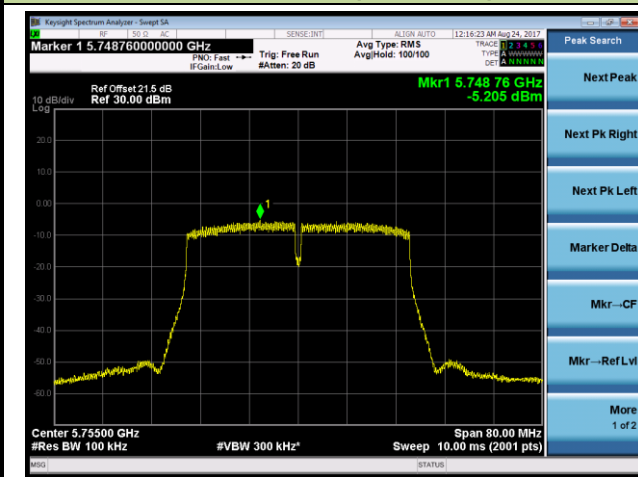

Channel 42 (5210MHz)

Channel 155 (5775MHz)

802.11ac-VHT80+80 Power Spectral Density - Ant 1 / Ant 0 + 1 (Ant 0 + 1 + 2 + 3) (Beam-Forming Mode)

Channel 42 (5210MHz)

Channel 155 (5775MHz)

802.11n-HT20 Power Spectral Density - Ant 2 / Ant 0 + 1 + 2 + 3 (Beam-Forming Mode)

Channel 36 (5180MHz)

Channel 44 (5220MHz)

Channel 48 (5240MHz)

Channel 149 (5745MHz)

Channel 157 (5785MHz)

Channel 165 (5825MHz)

802.11n-HT40 Power Spectral Density - Ant 2 / Ant 0 + 1 + 2 + 3 (Beam-Forming Mode)
Channel 38 (5190MHz)

Channel 46 (5230MHz)

Channel 151 (5755MHz)

Channel 159 (5795MHz)

802.11ac-VHT20 Power Spectral Density - Ant 2 / Ant 0 + 1 + 2 + 3 (Beam-Forming Mode)

Channel 36 (5180MHz)

Channel 44 (5220MHz)

Channel 48 (5240MHz)