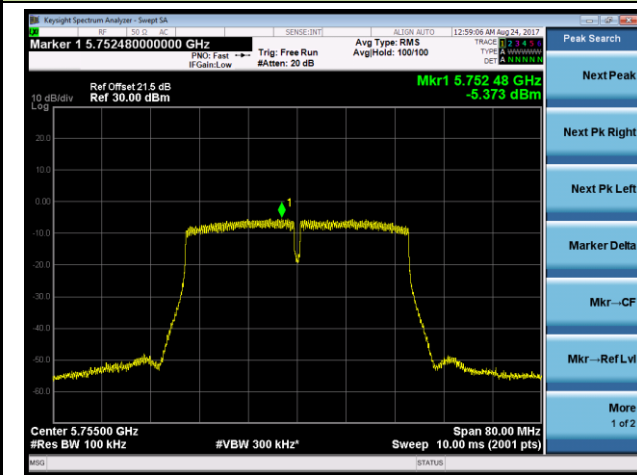

Channel 149 (5745MHz)

Channel 157 (5785MHz)

Channel 165 (5825MHz)

802.11ac-VHT40 Power Spectral Density - Ant 2 / Ant 0 + 1 + 2 + 3 (Beam-Forming Mode)
Channel 38 (5190MHz)

Channel 46 (5230MHz)

Channel 151 (5755MHz)

Channel 159 (5795MHz)
