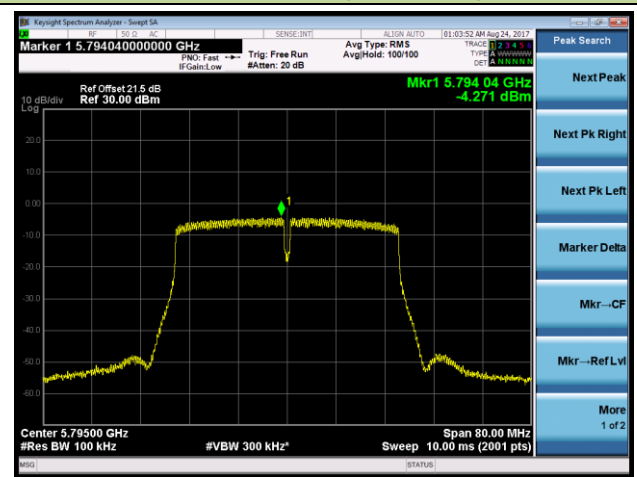

Channel 36 (5180MHz)

Channel 44 (5220MHz)

Channel 48 (5240MHz)

Channel 149 (5745MHz)

Channel 157 (5785MHz)

Channel 165 (5825MHz)

802.11ac-VHT40 Power Spectral Density - Ant 0 / Ant 0 + 1 + 2 + 3 (Beam-Forming Mode)
Channel 38 (5190MHz)

Channel 46 (5230MHz)

Channel 151 (5755MHz)

Channel 159 (5795MHz)

802.11ac-VHT80 Power Spectral Density - Ant 0 / Ant 0 + 1 + 2 + 3 (Beam-Forming Mode)

Channel 42 (5210MHz)

Channel 155 (5775MHz)

802.11ac-VHT80+80 Power Spectral Density - Ant 0 / Ant 0 + 1 (Ant 0 + 1 + 2 + 3) (Beam-Forming Mode)