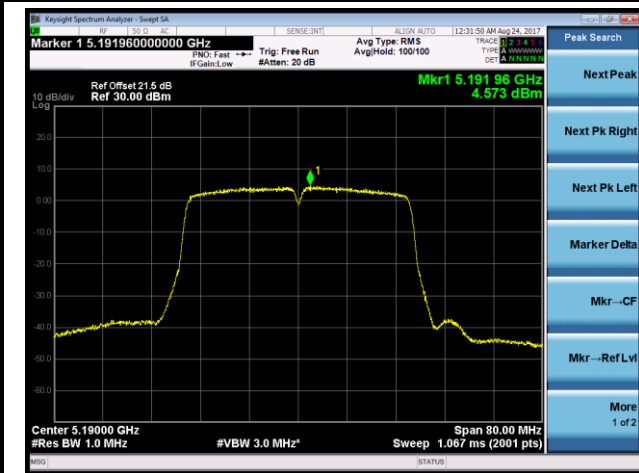

802.11ac-VHT20 Power Spectral Density - Ant 1 / Ant 0 + 1 + 2 + 3 (Beam-Forming Mode)

Channel 36 (5180MHz)

Channel 44 (5220MHz)

Channel 48 (5240MHz)

Channel 149 (5745MHz)

Channel 157 (5785MHz)

Channel 165 (5825MHz)

802.11ac-VHT40 Power Spectral Density - Ant 1 / Ant 0 + 1 + 2 + 3 (Beam-Forming Mode)

Channel 38 (5190MHz)

Channel 46 (5230MHz)

Channel 151 (5755MHz)

Channel 159 (5795MHz)

802.11ac-VHT80 Power Spectral Density - Ant 1 / Ant 0 + 1 + 2 + 3 (Beam-Forming Mode)