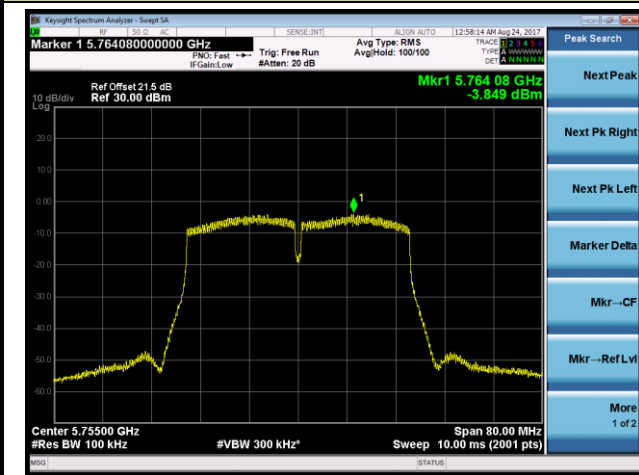

802.11ac-VHT40 Power Spectral Density - Ant 1 / Ant 0 + 1 + 2 + 3 (Beam-Forming Mode)

Channel 38 (5190MHz)

Channel 46 (5230MHz)

Channel 151 (5755MHz)

Channel 159 (5795MHz)

802.11ac-VHT80 Power Spectral Density - Ant 1 / Ant 0 + 1 + 2 + 3 (Beam-Forming Mode)

Channel 42 (5210MHz)

Channel 155 (5775MHz)

802.11ac-VHT80+80 Power Spectral Density - Ant 1 / Ant 0 + 1 (Ant 0 + 1 + 2 + 3) (Beam-Forming Mode)

Channel 42 (5210MHz)

Channel 155 (5775MHz)

802.11n-HT20 Power Spectral Density - Ant 2 / Ant 0 + 1 + 2 + 3 (Beam-Forming Mode)