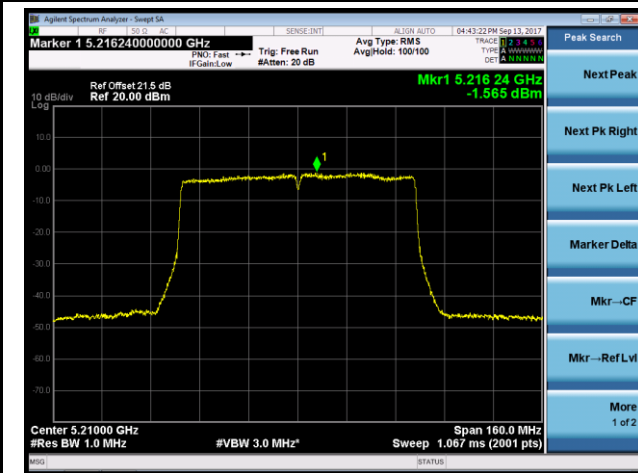

802.11ac-VHT40 Power Spectral Density - Ant 1 / Ant 0 + 1 + 2 + 3 (Beam-Forming Mode)

Channel 38 (5190MHz)

Channel 46 (5230MHz)

Channel 151 (5755MHz)

Channel 159 (5795MHz)

802.11ac-VHT80 Power Spectral Density - Ant 1 / Ant 0 + 1 + 2 + 3 (Beam-Forming Mode)

Channel 42 (5210MHz)

Channel 155 (5775MHz)

802.11ac-VHT80+80 Power Spectral Density - Ant 1 / Ant 0 + 1 (Ant 0 + 1 + 2 + 3) (Beam-Forming Mode)

Channel 42 (5210MHz)

Channel 155 (5775MHz)

802.11n-HT20 Power Spectral Density - Ant 2 / Ant 0 + 1 + 2 + 3 (Beam-Forming Mode)