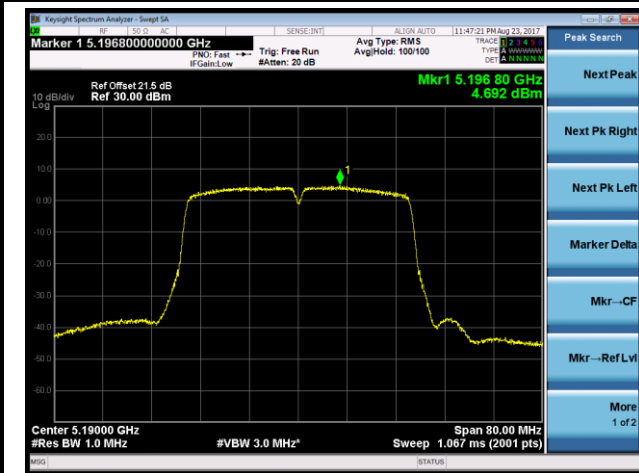

Channel 157 (5785MHz)

Channel 165 (5825MHz)

802.11n-HT40 Power Spectral Density - Ant 1 / Ant 0 + 1 + 2 + 3 (Beam-Forming Mode)

Channel 38 (5190MHz)

Channel 46 (5230MHz)

Channel 151 (5755MHz)

Channel 159 (5795MHz)

802.11ac-VHT20 Power Spectral Density - Ant 1 / Ant 0 + 1 + 2 + 3 (Beam-Forming Mode)

Channel 36 (5180MHz)

Channel 44 (5220MHz)

Channel 48 (5240MHz)

Channel 149 (5745MHz)

Channel 157 (5785MHz)

Channel 165 (5825MHz)