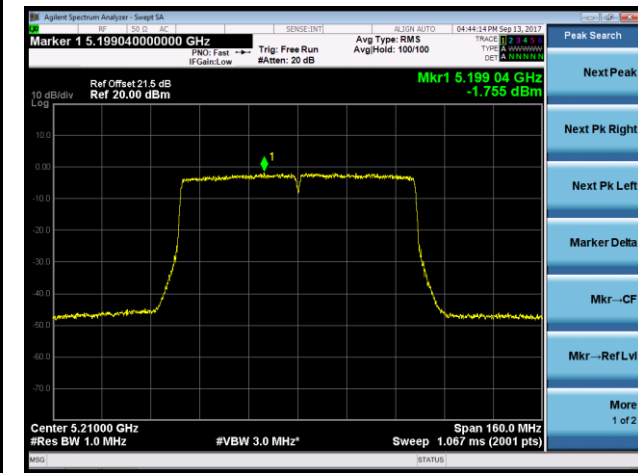

Channel 36 (5180MHz)

Channel 44 (5220MHz)

Channel 48 (5240MHz)

Channel 149 (5745MHz)

Channel 157 (5785MHz)

Channel 165 (5825MHz)

802.11ac-VHT40 Power Spectral Density - Ant 0 / Ant 0 + 1 + 2 + 3 (Beam-Forming Mode)
Channel 38 (5190MHz)

Channel 46 (5230MHz)

Channel 151 (5755MHz)

Channel 159 (5795MHz)

802.11ac-VHT80 Power Spectral Density - Ant 0 / Ant 0 + 1 + 2 + 3 (Beam-Forming Mode)

Channel 42 (5210MHz)

Channel 155 (5775MHz)

802.11ac-VHT80+80 Power Spectral Density - Ant 0 / Ant 0 + 1 (Ant 0 + 1 + 2 + 3) (Beam-Forming Mode)