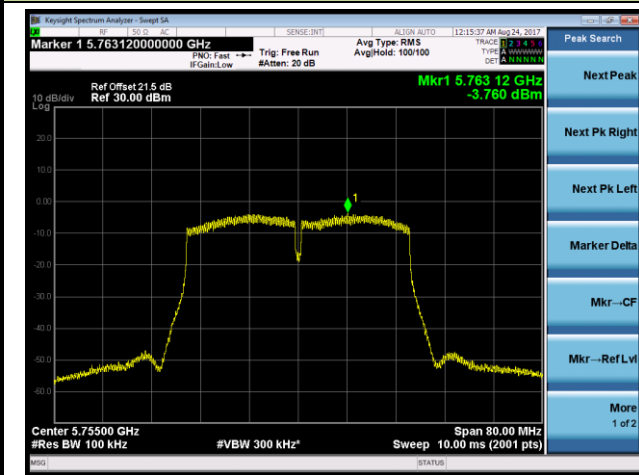

Channel 157 (5785MHz)

Channel 165 (5825MHz)

802.11n-HT40 Power Spectral Density - Ant 1 / Ant 0 + 1 + 2 + 3 (Beam-Forming Mode)

Channel 38 (5190MHz)

Channel 46 (5230MHz)

Channel 151 (5755MHz)

Channel 159 (5795MHz)

802.11ac-VHT20 Power Spectral Density - Ant 1 / Ant 0 + 1 + 2 + 3 (Beam-Forming Mode)

Channel 36 (5180MHz)

Channel 44 (5220MHz)

Channel 48 (5240MHz)

Channel 149 (5745MHz)

Channel 157 (5785MHz)

Channel 165 (5825MHz)