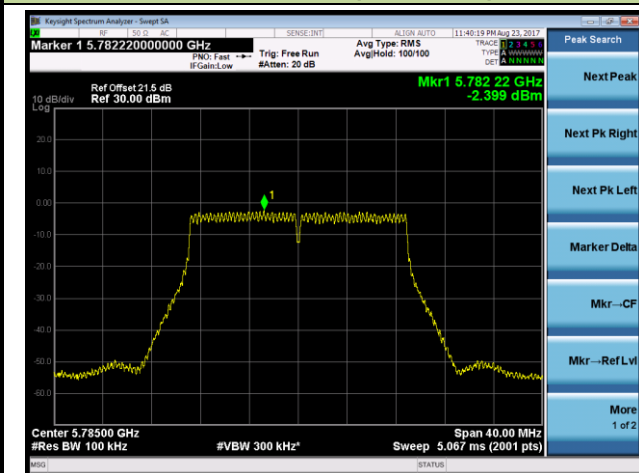

Channel 42 (5210MHz)

Channel 155 (5775MHz)

802.11ac-VHT80+80 Power Spectral Density - Ant 1 / Ant 0 + 1 (Ant 0 + 1 + 2 + 3) (Beam-Forming Mode)

Channel 42 (5210MHz)

Channel 155 (5775MHz)

802.11n-HT20 Power Spectral Density - Ant 2 / Ant 0 + 1 + 2 + 3 (Beam-Forming Mode)

Channel 36 (5180MHz)

Channel 44 (5220MHz)

Channel 48 (5240MHz)

Channel 149 (5745MHz)

Channel 157 (5785MHz)

Channel 165 (5825MHz)

802.11n-HT40 Power Spectral Density - Ant 2 / Ant 0 + 1 + 2 + 3 (Beam-Forming Mode)
Channel 38 (5190MHz)

Channel 46 (5230MHz)

Channel 151 (5755MHz)

Channel 159 (5795MHz)

802.11ac-VHT20 Power Spectral Density - Ant 2 / Ant 0 + 1 + 2 + 3 (Beam-Forming Mode)

Channel 36 (5180MHz)

Channel 44 (5220MHz)

Channel 48 (5240MHz)