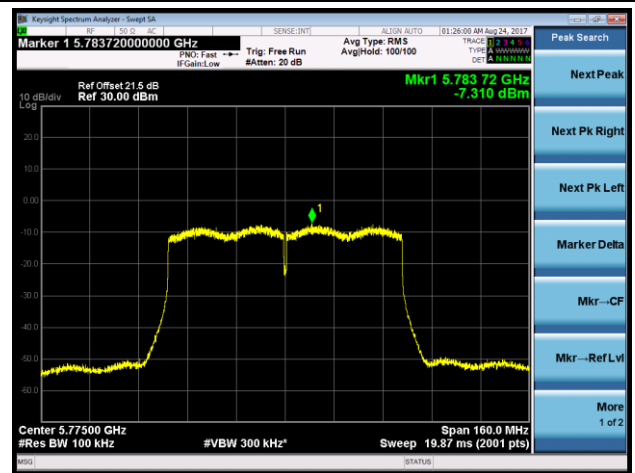

802.11ac-VHT40 Power Spectral Density - Ant 1 / Ant 0 + 1 + 2 + 3 (Beam-Forming Mode)

Channel 38 (5190MHz)

Channel 46 (5230MHz)

Channel 151 (5755MHz)

Channel 159 (5795MHz)

802.11ac-VHT80 Power Spectral Density - Ant 1 / Ant 0 + 1 + 2 + 3 (Beam-Forming Mode)

Channel 42 (5210MHz)

Channel 155 (5775MHz)

802.11ac-VHT80+80 Power Spectral Density - Ant 1 / Ant 0 + 1 (Ant 0 + 1 + 2 + 3) (Beam-Forming Mode)

Channel 42 (5210MHz)

Channel 155 (5775MHz)

802.11n-HT20 Power Spectral Density - Ant 2 / Ant 0 + 1 + 2 + 3 (Beam-Forming Mode)