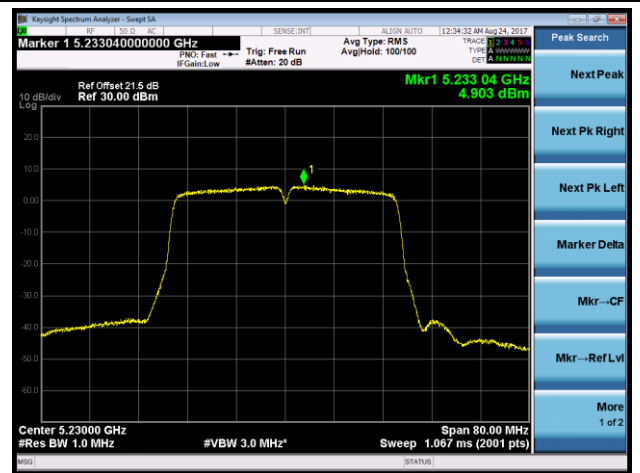

802.11ac-VHT20 Power Spectral Density - Ant 1 / Ant 0 + 1 + 2 + 3 (Beam-Forming Mode)

Channel 36 (5180MHz)

Channel 44 (5220MHz)

Channel 48 (5240MHz)

Channel 149 (5745MHz)

Channel 157 (5785MHz)

Channel 165 (5825MHz)

802.11ac-VHT40 Power Spectral Density - Ant 1 / Ant 0 + 1 + 2 + 3 (Beam-Forming Mode)

Channel 38 (5190MHz)

Channel 46 (5230MHz)

Channel 151 (5755MHz)

Channel 159 (5795MHz)

802.11ac-VHT80 Power Spectral Density - Ant 1 / Ant 0 + 1 + 2 + 3 (Beam-Forming Mode)