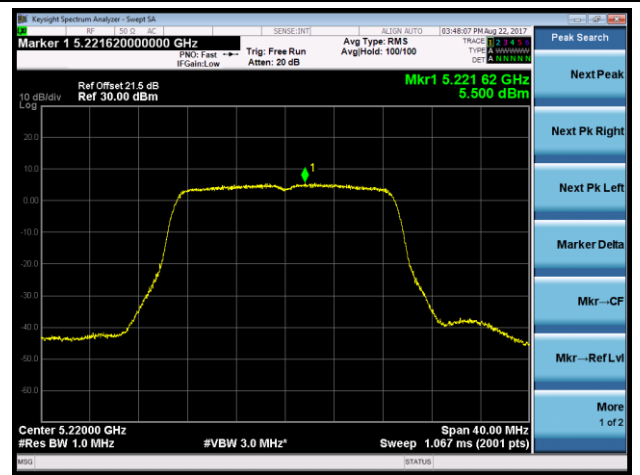

Channel 157 (5785MHz)

Channel 165 (5825MHz)

802.11n-HT40 Power Spectral Density - Ant 1 / Ant 0 + 1 + 2 + 3 (Beam-Forming Mode)

Channel 38 (5190MHz)

Channel 46 (5230MHz)

Channel 151 (5755MHz)

Channel 159 (5795MHz)

802.11ac-VHT20 Power Spectral Density - Ant 1 / Ant 0 + 1 + 2 + 3 (Beam-Forming Mode)

Channel 36 (5180MHz)

Channel 44 (5220MHz)

Channel 48 (5240MHz)

Channel 149 (5745MHz)

Channel 157 (5785MHz)

Channel 165 (5825MHz)