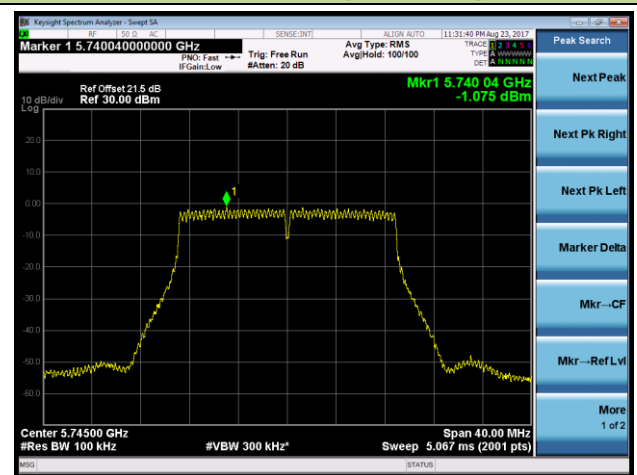

802.11n-HT20 Power Spectral Density - Ant 0 / Ant 0 + 1 + 2 + 3 (Beam-Forming Mode)
Channel 36 (5180MHz)

Channel 44 (5220MHz)

Channel 48 (5240MHz)

Channel 149 (5745MHz)

Channel 157 (5785MHz)

Channel 165 (5825MHz)

802.11n-HT40 Power Spectral Density - Ant 0 / Ant 0 + 1 + 2 + 3 (Beam-Forming Mode)

Channel 38 (5190MHz)

Channel 46 (5230MHz)

Channel 151 (5755MHz)

Channel 159 (5795MHz)

802.11ac-VHT20 Power Spectral Density - Ant 0 / Ant 0 + 1 + 2 + 3 (Beam-Forming Mode)