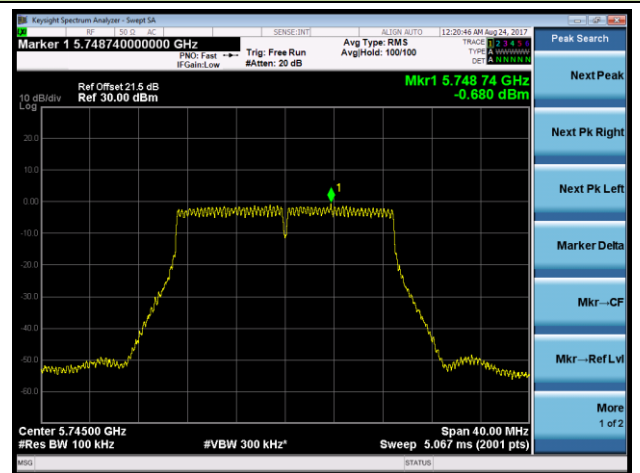

Channel 36 (5180MHz)

Channel 44 (5220MHz)

Channel 48 (5240MHz)

Channel 149 (5745MHz)

Channel 157 (5785MHz)

Channel 165 (5825MHz)

802.11ac-VHT40 Power Spectral Density - Ant 0 / Ant 0 + 1 + 2 + 3 (Beam-Forming Mode)
Channel 38 (5190MHz)

Channel 46 (5230MHz)

Channel 151 (5755MHz)

Channel 159 (5795MHz)

802.11ac-VHT80 Power Spectral Density - Ant 0 / Ant 0 + 1 + 2 + 3 (Beam-Forming Mode)

Channel 42 (5210MHz)

Channel 155 (5775MHz)

802.11ac-VHT80+80 Power Spectral Density - Ant 0 / Ant 0 + 1 (Ant 0 + 1 + 2 + 3) (Beam-Forming Mode)