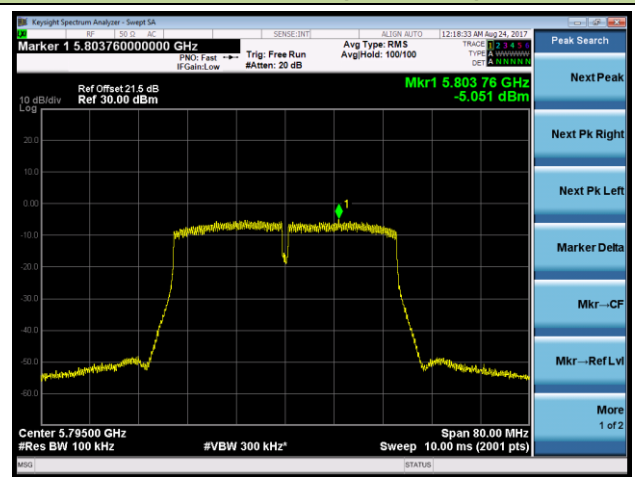

Channel 159 (5795MHz)