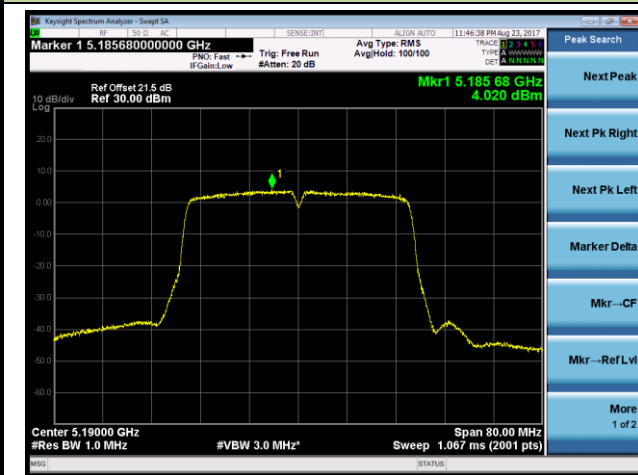

Channel 42 (5210MHz)

Channel 155 (5775MHz)

802.11ac-VHT80+80 Power Spectral Density - Ant 1 / Ant 0 + 1 (Ant 0 + 1 + 2 + 3) (Beam-Forming Mode)

Channel 42 (5210MHz)

Channel 155 (5775MHz)

802.11n-HT20 Power Spectral Density - Ant 2 / Ant 0 + 1 + 2 + 3 (Beam-Forming Mode)

Channel 36 (5180MHz)

Channel 44 (5220MHz)

Channel 48 (5240MHz)

Channel 149 (5745MHz)

Channel 157 (5785MHz)

Channel 165 (5825MHz)

802.11n-HT40 Power Spectral Density - Ant 2 / Ant 0 + 1 + 2 + 3 (Beam-Forming Mode)
Channel 38 (5190MHz)

Channel 46 (5230MHz)

Channel 151 (5755MHz)

Channel 159 (5795MHz)

802.11ac-VHT20 Power Spectral Density - Ant 2 / Ant 0 + 1 + 2 + 3 (Beam-Forming Mode)

Channel 36 (5180MHz)

Channel 44 (5220MHz)

Channel 48 (5240MHz)