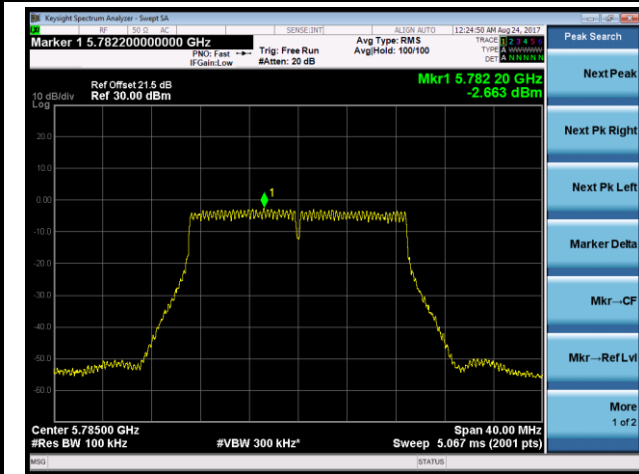

Channel 46 (5230MHz)

Channel 151 (5755MHz)

Channel 159 (5795MHz)

802.11ac-VHT20 Power Spectral Density - Ant 2 / Ant 0 + 1 + 2 + 3 (Beam-Forming Mode)

Channel 36 (5180MHz)

Channel 44 (5220MHz)

Channel 48 (5240MHz)

Channel 149 (5745MHz)

Channel 157 (5785MHz)

Channel 165 (5825MHz)

802.11ac-VHT40 Power Spectral Density - Ant 2 / Ant 0 + 1 + 2 + 3 (Beam-Forming Mode)
Channel 38 (5190MHz)

Channel 46 (5230MHz)

Channel 151 (5755MHz)