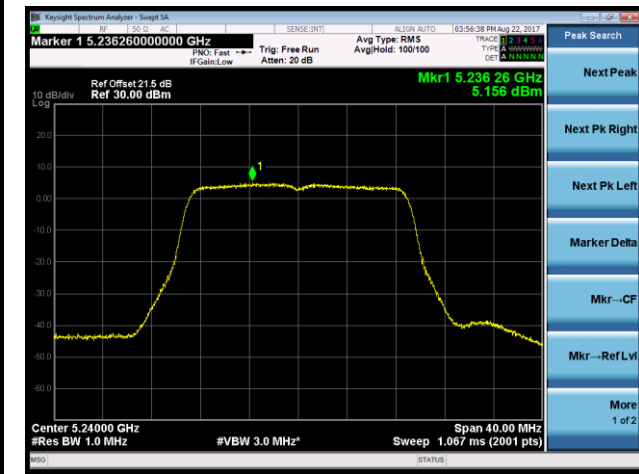

Channel 46 (5230MHz)

Channel 151 (5755MHz)

Channel 159 (5795MHz)

802.11ac-VHT20 Power Spectral Density - Ant 2 / Ant 0 + 1 + 2 + 3 (Beam-Forming Mode)

Channel 36 (5180MHz)

Channel 44 (5220MHz)

Channel 48 (5240MHz)

Channel 149 (5745MHz)

Channel 157 (5785MHz)

Channel 165 (5825MHz)

802.11ac-VHT40 Power Spectral Density - Ant 2 / Ant 0 + 1 + 2 + 3 (Beam-Forming Mode)
Channel 38 (5190MHz)

Channel 46 (5230MHz)

Channel 151 (5755MHz)