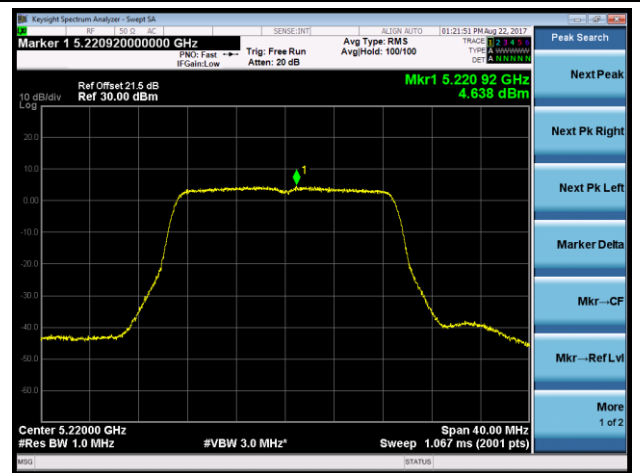

Channel 44 (5220MHz)