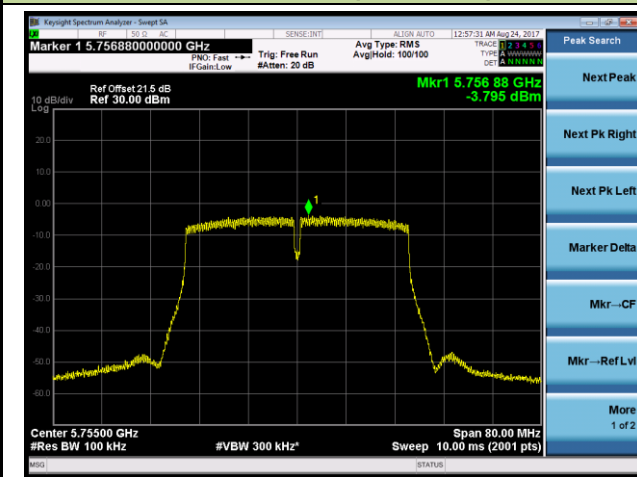

Channel 36 (5180MHz)

Channel 44 (5220MHz)

Channel 48 (5240MHz)

Channel 149 (5745MHz)

Channel 157 (5785MHz)

Channel 165 (5825MHz)

802.11ac-VHT40 Power Spectral Density - Ant 0 / Ant 0 + 1 + 2 + 3 (Beam-Forming Mode)
Channel 38 (5190MHz)

Channel 46 (5230MHz)

Channel 151 (5755MHz)

Channel 159 (5795MHz)

802.11ac-VHT80 Power Spectral Density - Ant 0 / Ant 0 + 1 + 2 + 3 (Beam-Forming Mode)

Channel 42 (5210MHz)

Channel 155 (5775MHz)

802.11ac-VHT80+80 Power Spectral Density - Ant 0 / Ant 0 + 1 (Ant 0 + 1 + 2 + 3) (Beam-Forming Mode)