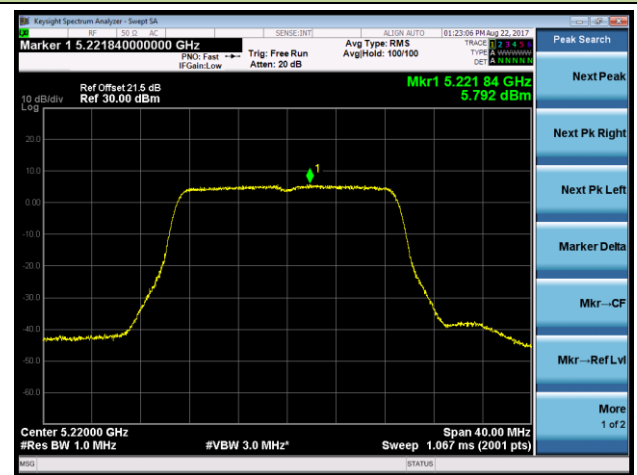

802.11n-HT20 Power Spectral Density - Ant 0 / Ant 0 + 1 + 2 + 3 (Beam-Forming Mode)
Channel 36 (5180MHz)

Channel 44 (5220MHz)

Channel 48 (5240MHz)

Channel 149 (5745MHz)

Channel 157 (5785MHz)

Channel 165 (5825MHz)

802.11n-HT40 Power Spectral Density - Ant 0 / Ant 0 + 1 + 2 + 3 (Beam-Forming Mode)

Channel 38 (5190MHz)

Channel 46 (5230MHz)

Channel 151 (5755MHz)

Channel 159 (5795MHz)

802.11ac-VHT20 Power Spectral Density - Ant 0 / Ant 0 + 1 + 2 + 3 (Beam-Forming Mode)