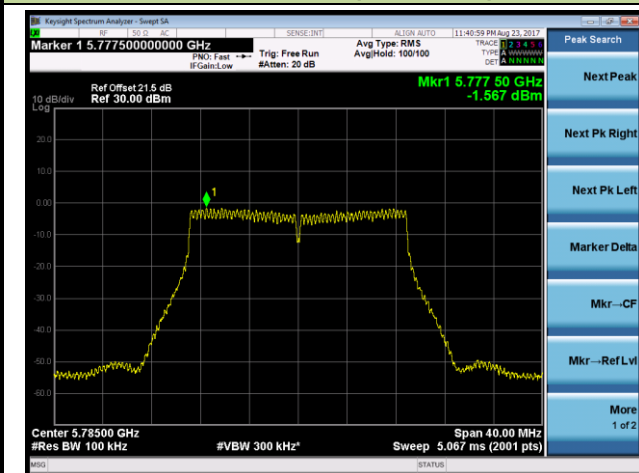

Channel 157 (5785MHz)