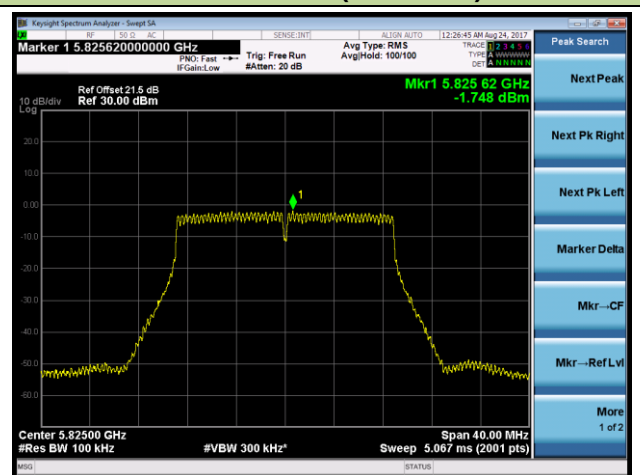

Channel 36 (5180MHz)

Channel 44 (5220MHz)

Channel 48 (5240MHz)

Channel 149 (5745MHz)

Channel 157 (5785MHz)

Channel 165 (5825MHz)

802.11ac-VHT40 Power Spectral Density - Ant 0 / Ant 0 + 1 + 2 + 3 (Beam-Forming Mode)
Channel 38 (5190MHz)

Channel 46 (5230MHz)

Channel 151 (5755MHz)

Channel 159 (5795MHz)

802.11ac-VHT80 Power Spectral Density - Ant 0 / Ant 0 + 1 + 2 + 3 (Beam-Forming Mode)

Channel 42 (5210MHz)

Channel 155 (5775MHz)

802.11ac-VHT80+80 Power Spectral Density - Ant 0 / Ant 0 + 1 (Ant 0 + 1 + 2 + 3) (Beam-Forming Mode)