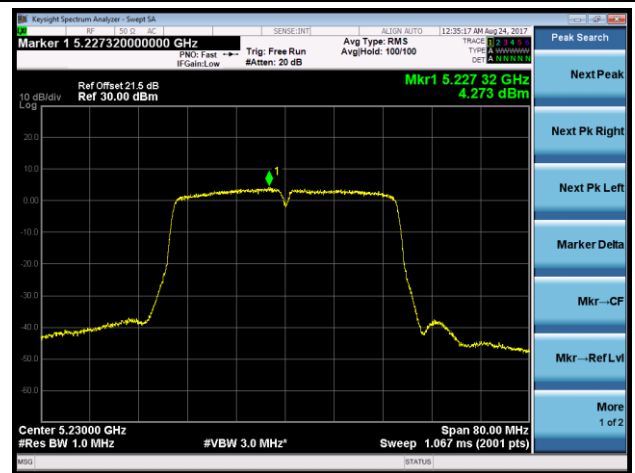

Channel 149 (5745MHz)

Channel 157 (5785MHz)

Channel 165 (5825MHz)

802.11ac-VHT40 Power Spectral Density - Ant 2 / Ant 0 + 1 + 2 + 3 (Beam-Forming Mode)
Channel 38 (5190MHz)

Channel 46 (5230MHz)

Channel 151 (5755MHz)

Channel 159 (5795MHz)
