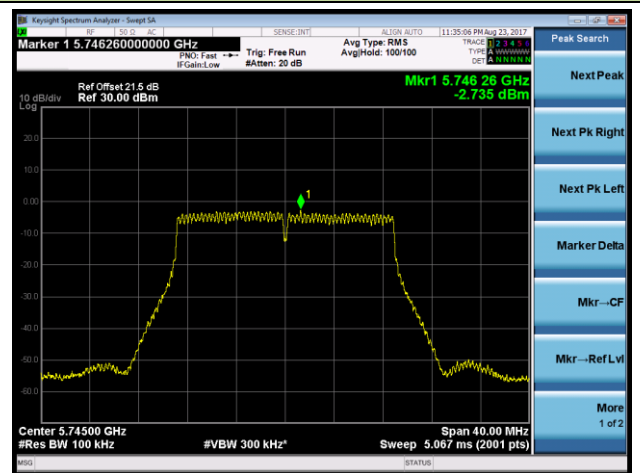

Channel 42 (5210MHz)

Channel 155 (5775MHz)

802.11ac-VHT80+80 Power Spectral Density - Ant 1 / Ant 0 + 1 (Ant 0 + 1 + 2 + 3) (Beam-Forming Mode)

Channel 42 (5210MHz)

Channel 155 (5775MHz)

802.11n-HT20 Power Spectral Density - Ant 2 / Ant 0 + 1 + 2 + 3 (Beam-Forming Mode)

Channel 36 (5180MHz)

Channel 44 (5220MHz)

Channel 48 (5240MHz)

Channel 149 (5745MHz)

Channel 157 (5785MHz)

Channel 165 (5825MHz)

802.11n-HT40 Power Spectral Density - Ant 2 / Ant 0 + 1 + 2 + 3 (Beam-Forming Mode)
Channel 38 (5190MHz)

Channel 46 (5230MHz)

Channel 151 (5755MHz)

Channel 159 (5795MHz)

802.11ac-VHT20 Power Spectral Density - Ant 2 / Ant 0 + 1 + 2 + 3 (Beam-Forming Mode)

Channel 36 (5180MHz)

Channel 44 (5220MHz)

Channel 48 (5240MHz)