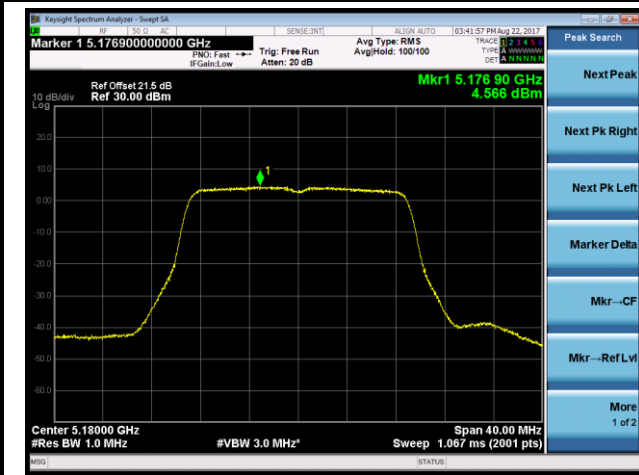

Channel 42 (5210MHz)

Channel 155 (5775MHz)

802.11ac-VHT80+80 Power Spectral Density - Ant 1 / Ant 0 + 1 (Ant 0 + 1 + 2 + 3) (Beam-Forming Mode)

Channel 42 (5210MHz)

Channel 155 (5775MHz)

802.11n-HT20 Power Spectral Density - Ant 2 / Ant 0 + 1 + 2 + 3 (Beam-Forming Mode)

Channel 36 (5180MHz)

Channel 44 (5220MHz)

Channel 48 (5240MHz)

Channel 149 (5745MHz)

Channel 157 (5785MHz)

Channel 165 (5825MHz)

802.11n-HT40 Power Spectral Density - Ant 2 / Ant 0 + 1 + 2 + 3 (Beam-Forming Mode)
Channel 38 (5190MHz)

Channel 46 (5230MHz)

Channel 151 (5755MHz)

Channel 159 (5795MHz)

802.11ac-VHT20 Power Spectral Density - Ant 2 / Ant 0 + 1 + 2 + 3 (Beam-Forming Mode)

Channel 36 (5180MHz)

Channel 44 (5220MHz)

Channel 48 (5240MHz)