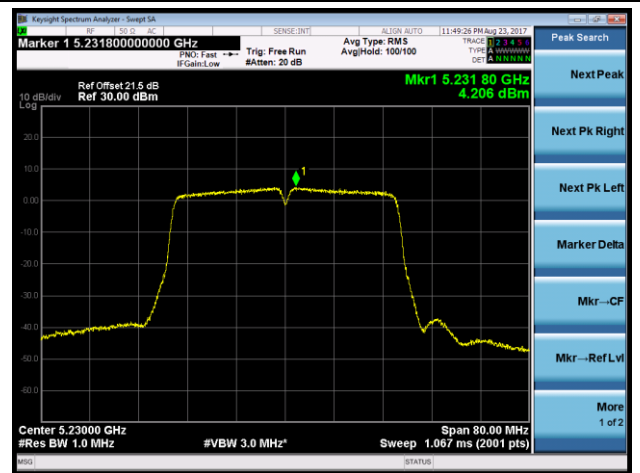

Channel 157 (5785MHz)

Channel 165 (5825MHz)

802.11n-HT40 Power Spectral Density - Ant 1 / Ant 0 + 1 + 2 + 3 (Beam-Forming Mode)

Channel 38 (5190MHz)

Channel 46 (5230MHz)

Channel 151 (5755MHz)

Channel 159 (5795MHz)

802.11ac-VHT20 Power Spectral Density - Ant 1 / Ant 0 + 1 + 2 + 3 (Beam-Forming Mode)

Channel 36 (5180MHz)

Channel 44 (5220MHz)

Channel 48 (5240MHz)

Channel 149 (5745MHz)

Channel 157 (5785MHz)

Channel 165 (5825MHz)