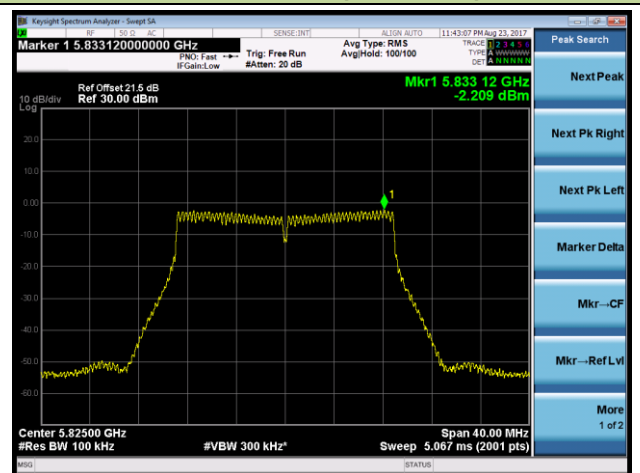

Channel 165 (5825MHz)