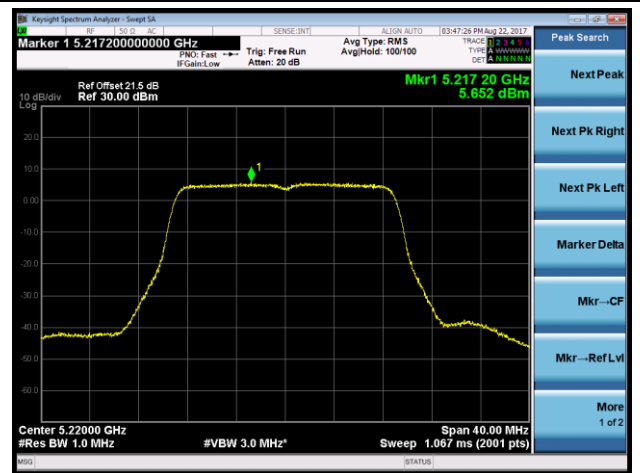

802.11n-HT40 Power Spectral Density - Ant 0 / Ant 0 + 1 + 2 + 3 (Beam-Forming Mode)

Channel 38 (5190MHz)

Channel 46 (5230MHz)

Channel 151 (5755MHz)

Channel 159 (5795MHz)

802.11ac-VHT20 Power Spectral Density - Ant 0 / Ant 0 + 1 + 2 + 3 (Beam-Forming Mode)

Channel 36 (5180MHz)

Channel 44 (5220MHz)

Channel 48 (5240MHz)

Channel 149 (5745MHz)

Channel 157 (5785MHz)

Channel 165 (5825MHz)

802.11ac-VHT40 Power Spectral Density - Ant 0 / Ant 0 + 1 + 2 + 3 (Beam-Forming Mode)
Channel 38 (5190MHz)