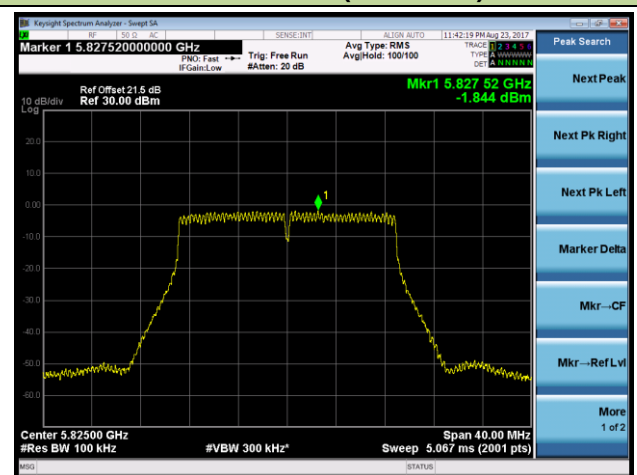

802.11n-HT20 Power Spectral Density - Ant 0 / Ant 0 + 1 + 2 + 3 (Beam-Forming Mode)
Channel 36 (5180MHz)

Channel 44 (5220MHz)

Channel 48 (5240MHz)

Channel 149 (5745MHz)

Channel 157 (5785MHz)

Channel 165 (5825MHz)

802.11n-HT40 Power Spectral Density - Ant 0 / Ant 0 + 1 + 2 + 3 (Beam-Forming Mode)

Channel 38 (5190MHz)

Channel 46 (5230MHz)

Channel 151 (5755MHz)

Channel 159 (5795MHz)

802.11ac-VHT20 Power Spectral Density - Ant 0 / Ant 0 + 1 + 2 + 3 (Beam-Forming Mode)