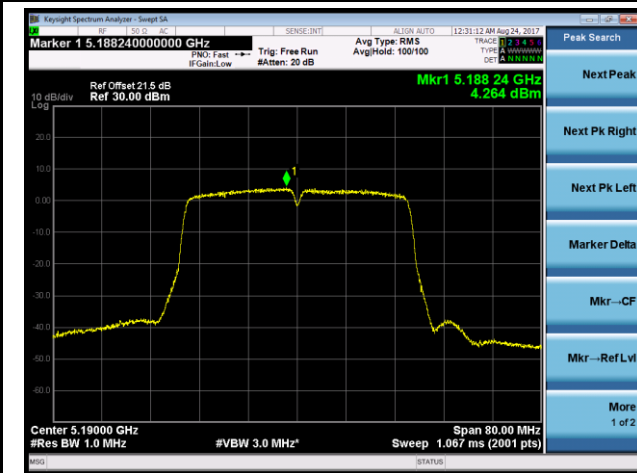

Channel 46 (5230MHz)

Channel 151 (5755MHz)

Channel 159 (5795MHz)

802.11ac-VHT20 Power Spectral Density - Ant 2 / Ant 0 + 1 + 2 + 3 (Beam-Forming Mode)

Channel 36 (5180MHz)

Channel 44 (5220MHz)

Channel 48 (5240MHz)

Channel 149 (5745MHz)

Channel 157 (5785MHz)

Channel 165 (5825MHz)

802.11ac-VHT40 Power Spectral Density - Ant 2 / Ant 0 + 1 + 2 + 3 (Beam-Forming Mode)
Channel 38 (5190MHz)

Channel 46 (5230MHz)

Channel 151 (5755MHz)

Channel 159 (5795MHz)
