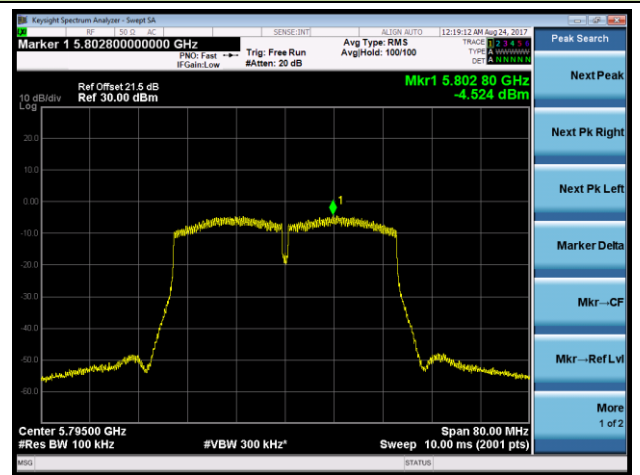

Channel 157 (5785MHz)

Channel 165 (5825MHz)

802.11n-HT40 Power Spectral Density - Ant 1 / Ant 0 + 1 + 2 + 3 (Beam-Forming Mode)

Channel 38 (5190MHz)

Channel 46 (5230MHz)

Channel 151 (5755MHz)

Channel 159 (5795MHz)

802.11ac-VHT20 Power Spectral Density - Ant 1 / Ant 0 + 1 + 2 + 3 (Beam-Forming Mode)

Channel 36 (5180MHz)

Channel 44 (5220MHz)

Channel 48 (5240MHz)

Channel 149 (5745MHz)

Channel 157 (5785MHz)

Channel 165 (5825MHz)