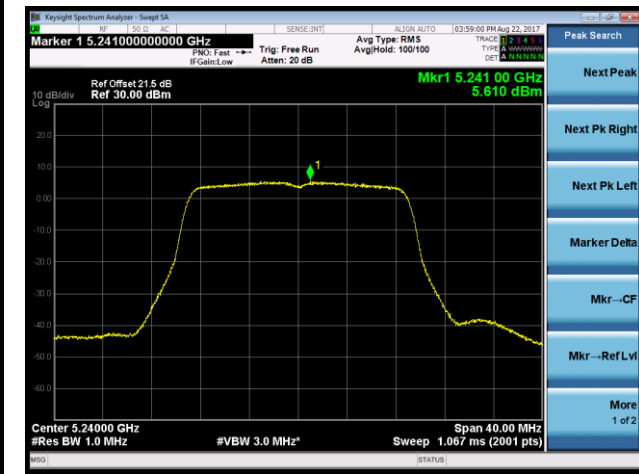

802.11ac-VHT20 Power Spectral Density - Ant 1 / Ant 0 + 1 + 2 + 3 (Beam-Forming Mode)

Channel 36 (5180MHz)

Channel 44 (5220MHz)

Channel 48 (5240MHz)

Channel 149 (5745MHz)

Channel 157 (5785MHz)

Channel 165 (5825MHz)

802.11ac-VHT40 Power Spectral Density - Ant 1 / Ant 0 + 1 + 2 + 3 (Beam-Forming Mode)

Channel 38 (5190MHz)

Channel 46 (5230MHz)

Channel 151 (5755MHz)

Channel 159 (5795MHz)

802.11ac-VHT80 Power Spectral Density - Ant 1 / Ant 0 + 1 + 2 + 3 (Beam-Forming Mode)