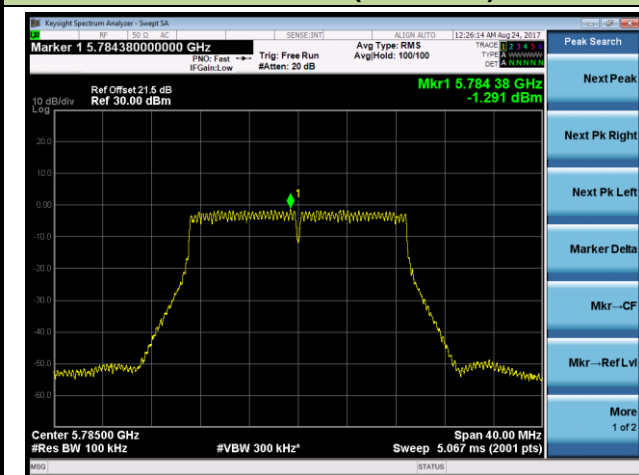

Channel 36 (5180MHz)

Channel 44 (5220MHz)

Channel 48 (5240MHz)

Channel 149 (5745MHz)

Channel 157 (5785MHz)

Channel 165 (5825MHz)

802.11ac-VHT40 Power Spectral Density - Ant 0 / Ant 0 + 1 + 2 + 3 (Beam-Forming Mode)
Channel 38 (5190MHz)

Channel 46 (5230MHz)

Channel 151 (5755MHz)

Channel 159 (5795MHz)

802.11ac-VHT80 Power Spectral Density - Ant 0 / Ant 0 + 1 + 2 + 3 (Beam-Forming Mode)

Channel 42 (5210MHz)

Channel 155 (5775MHz)

802.11ac-VHT80+80 Power Spectral Density - Ant 0 / Ant 0 + 1 (Ant 0 + 1 + 2 + 3) (Beam-Forming Mode)