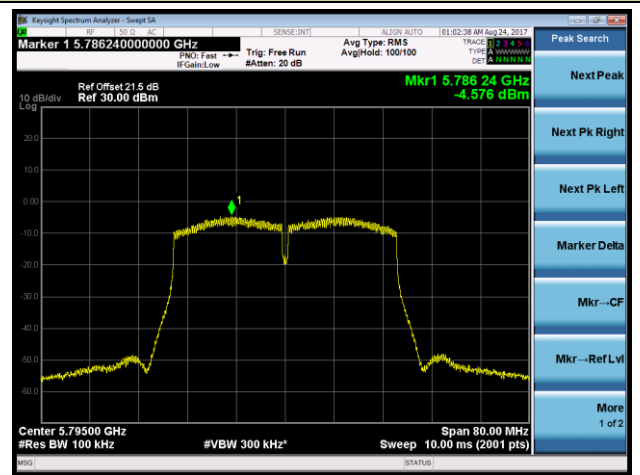

802.11ac-VHT40 Power Spectral Density - Ant 1 / Ant 0 + 1 + 2 + 3 (Beam-Forming Mode)

Channel 38 (5190MHz)

Channel 46 (5230MHz)

Channel 151 (5755MHz)

Channel 159 (5795MHz)

802.11ac-VHT80 Power Spectral Density - Ant 1 / Ant 0 + 1 + 2 + 3 (Beam-Forming Mode)

Channel 42 (5210MHz)

Channel 155 (5775MHz)

802.11ac-VHT80+80 Power Spectral Density - Ant 1 / Ant 0 + 1 (Ant 0 + 1 + 2 + 3) (Beam-Forming Mode)

Channel 42 (5210MHz)

Channel 155 (5775MHz)

802.11n-HT20 Power Spectral Density - Ant 2 / Ant 0 + 1 + 2 + 3 (Beam-Forming Mode)