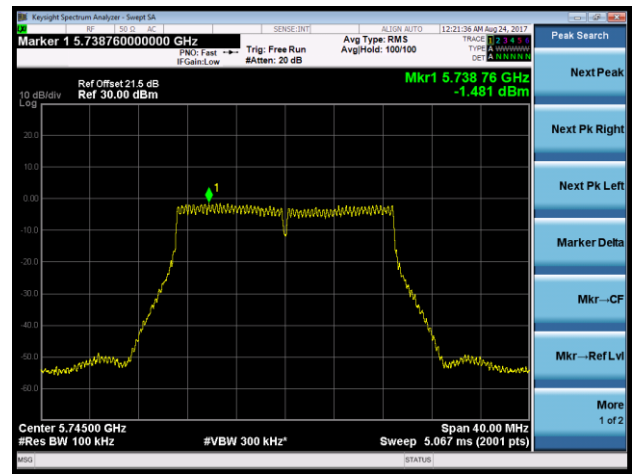

802.11ac-VHT20 Power Spectral Density - Ant 1 / Ant 0 + 1 + 2 + 3 (Beam-Forming Mode)

Channel 36 (5180MHz)

Channel 44 (5220MHz)

Channel 48 (5240MHz)

Channel 149 (5745MHz)

Channel 157 (5785MHz)

Channel 165 (5825MHz)

802.11ac-VHT40 Power Spectral Density - Ant 1 / Ant 0 + 1 + 2 + 3 (Beam-Forming Mode)

Channel 38 (5190MHz)

Channel 46 (5230MHz)

Channel 151 (5755MHz)

Channel 159 (5795MHz)

802.11ac-VHT80 Power Spectral Density - Ant 1 / Ant 0 + 1 + 2 + 3 (Beam-Forming Mode)