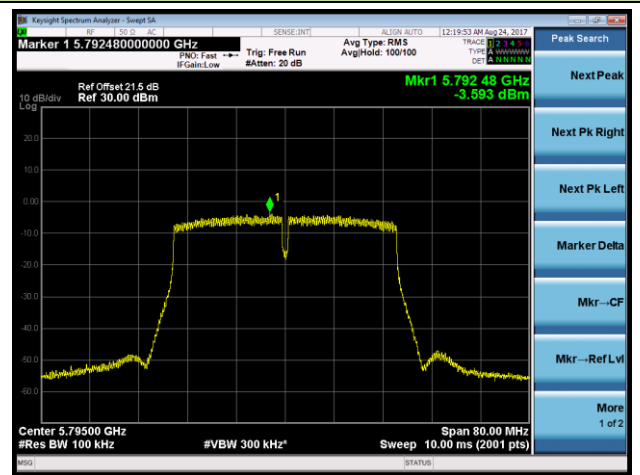

802.11n-HT40 Power Spectral Density - Ant 0 / Ant 0 + 1 + 2 + 3 (Beam-Forming Mode)

Channel 38 (5190MHz)

Channel 46 (5230MHz)

Channel 151 (5755MHz)

Channel 159 (5795MHz)

802.11ac-VHT20 Power Spectral Density - Ant 0 / Ant 0 + 1 + 2 + 3 (Beam-Forming Mode)

Channel 36 (5180MHz)

Channel 44 (5220MHz)

Channel 48 (5240MHz)

Channel 149 (5745MHz)

Channel 157 (5785MHz)

Channel 165 (5825MHz)

802.11ac-VHT40 Power Spectral Density - Ant 0 / Ant 0 + 1 + 2 + 3 (Beam-Forming Mode)
Channel 38 (5190MHz)