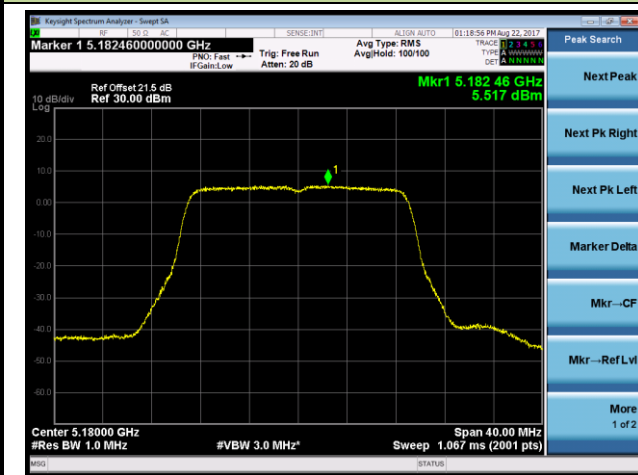

802.11n-HT20 Power Spectral Density - Ant 0 / Ant 0 + 1 + 2 + 3 (Beam-Forming Mode)
Channel 36 (5180MHz)

Channel 44 (5220MHz)

Channel 48 (5240MHz)

Channel 149 (5745MHz)

Channel 157 (5785MHz)

Channel 165 (5825MHz)

802.11n-HT40 Power Spectral Density - Ant 0 / Ant 0 + 1 + 2 + 3 (Beam-Forming Mode)

Channel 38 (5190MHz)

Channel 46 (5230MHz)

Channel 151 (5755MHz)

Channel 159 (5795MHz)

802.11ac-VHT20 Power Spectral Density - Ant 0 / Ant 0 + 1 + 2 + 3 (Beam-Forming Mode)