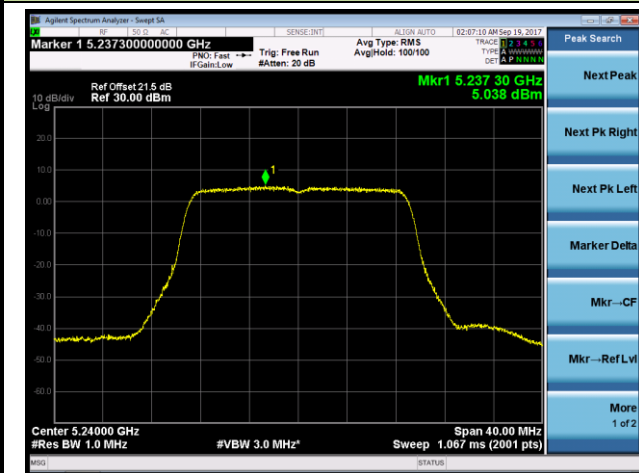

Channel 48 (5240MHz)