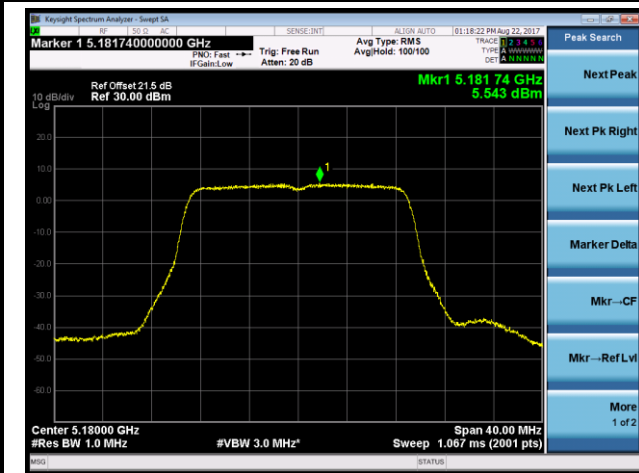

Channel 46 (5230MHz)

Channel 151 (5755MHz)

Channel 159 (5795MHz)

802.11ac-VHT80 Power Spectral Density - Ant 0 / Ant 0 + 1 + 2 + 3 (Beam-Forming Mode)

Channel 42 (5210MHz)

Channel 155 (5775MHz)

802.11ac-VHT80+80 Power Spectral Density - Ant 0 / Ant 0 + 1 (Ant 0 + 1 + 2 + 3) (Beam-Forming Mode)

Channel 42 (5210MHz)

Channel 155 (5775MHz)

802.11n-HT20 Power Spectral Density - Ant 1 / Ant 0 + 1 + 2 + 3 (Beam-Forming Mode)

Channel 36 (5180MHz)

Channel 44 (5220MHz)

Channel 48 (5240MHz)

Channel 149 (5745MHz)

Channel 157 (5785MHz)

Channel 165 (5825MHz)

802.11n-HT40 Power Spectral Density - Ant 1 / Ant 0 + 1 + 2 + 3 (Beam-Forming Mode)

Channel 38 (5190MHz)

Channel 46 (5230MHz)

Channel 151 (5755MHz)

Channel 159 (5795MHz)