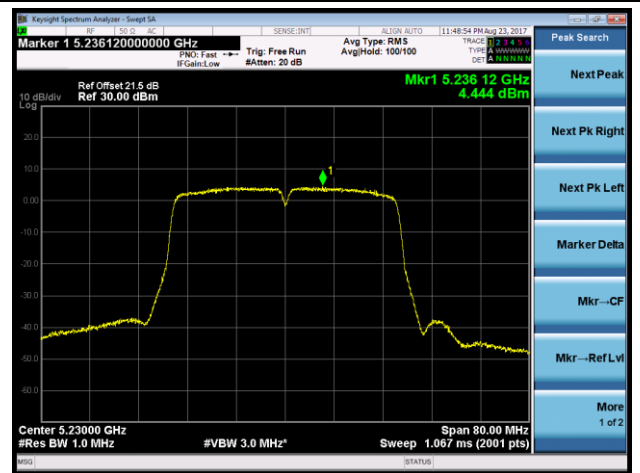

802.11n-HT20 Power Spectral Density - Ant 0 / Ant 0 + 1 + 2 + 3 (Beam-Forming Mode)
Channel 36 (5180MHz)

Channel 44 (5220MHz)

Channel 48 (5240MHz)

Channel 149 (5745MHz)

Channel 157 (5785MHz)

Channel 165 (5825MHz)

802.11n-HT40 Power Spectral Density - Ant 0 / Ant 0 + 1 + 2 + 3 (Beam-Forming Mode)

Channel 38 (5190MHz)

Channel 46 (5230MHz)

Channel 151 (5755MHz)

Channel 159 (5795MHz)

802.11ac-VHT20 Power Spectral Density - Ant 0 / Ant 0 + 1 + 2 + 3 (Beam-Forming Mode)