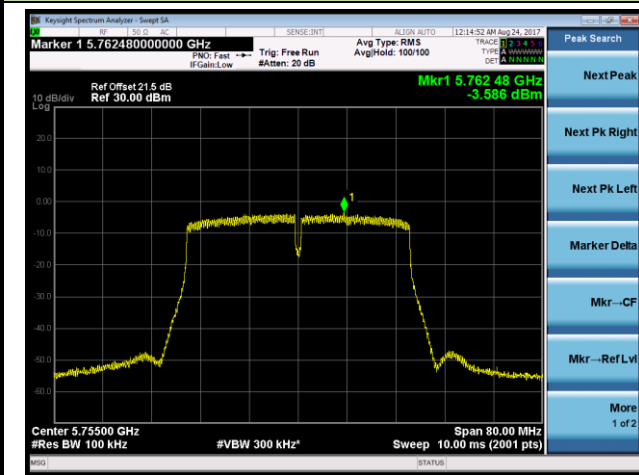

802.11n-HT40 Power Spectral Density - Ant 0 / Ant 0 + 1 + 2 + 3 (Beam-Forming Mode)

Channel 38 (5190MHz)

Channel 46 (5230MHz)

Channel 151 (5755MHz)

Channel 159 (5795MHz)

802.11ac-VHT20 Power Spectral Density - Ant 0 / Ant 0 + 1 + 2 + 3 (Beam-Forming Mode)

Channel 36 (5180MHz)

Channel 44 (5220MHz)

Channel 48 (5240MHz)

Channel 149 (5745MHz)

Channel 157 (5785MHz)

Channel 165 (5825MHz)

802.11ac-VHT40 Power Spectral Density - Ant 0 / Ant 0 + 1 + 2 + 3 (Beam-Forming Mode)
Channel 38 (5190MHz)