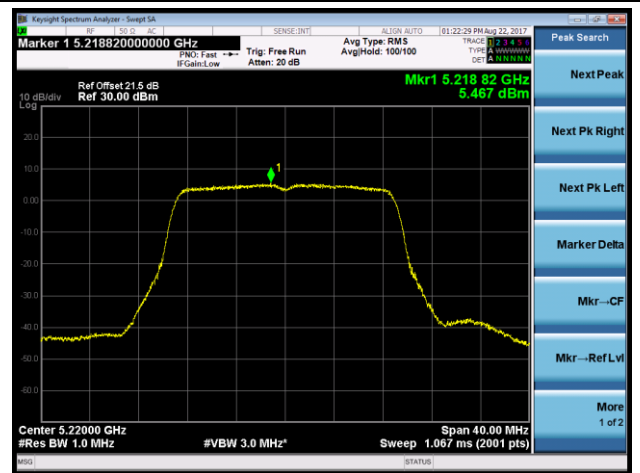

Channel 42 (5210MHz)

Channel 155 (5775MHz)

802.11n-HT20 Power Spectral Density - Ant 1 / Ant 0 + 1 + 2 + 3 (Beam-Forming Mode)

Channel 36 (5180MHz)

Channel 44 (5220MHz)

Channel 48 (5240MHz)

Channel 149 (5745MHz)