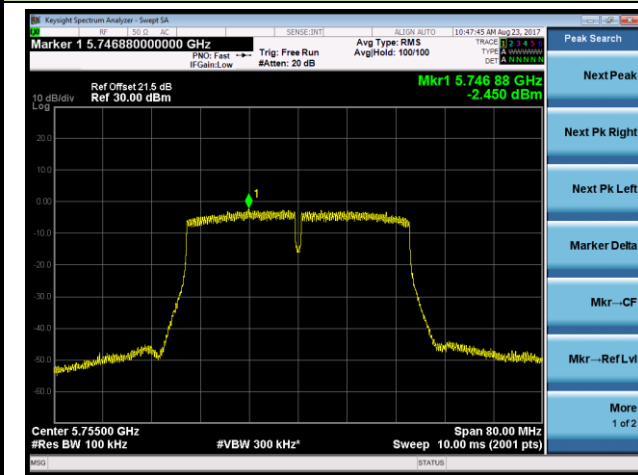

Channel 151 (5755MHz)