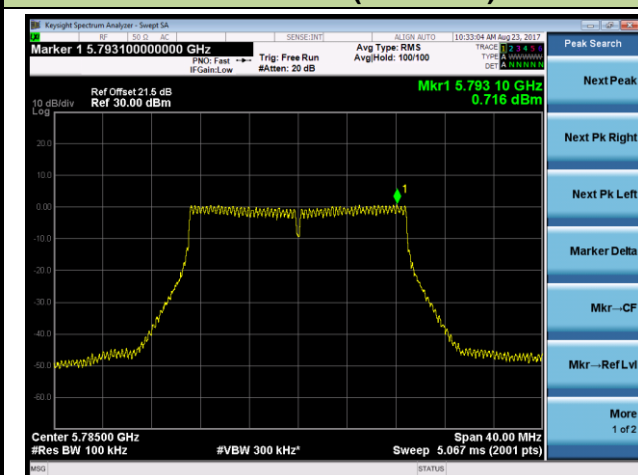

Channel 157 (5785MHz)