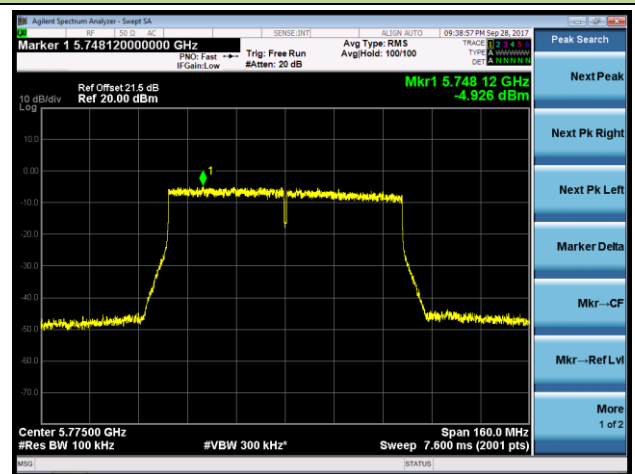

Channel 42 (5210MHz)

Channel 155 (5775MHz)

802.11ac-VHT80+80 Power Spectral Density - Ant 2 / Ant 2 + 3 (Ant 0 + 1 + 2 + 3) (CDD Mode)

Channel 42 (5210MHz)

Channel 155 (5775MHz)

802.11a Power Spectral Density - Ant 3 / Ant 0 + 1 + 2 + 3 (CDD Mode)
Channel 36 (5180MHz)