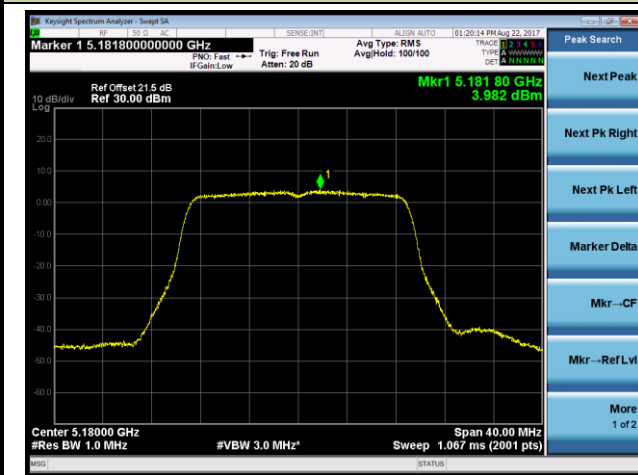

Channel 42 (5210MHz)

Channel 155 (5775MHz)

802.11ac-VHT80+80 Power Spectral Density - Ant 2 / Ant 2 + 3 (Ant 0 + 1 + 2 + 3) (CDD Mode)

Channel 42 (5210MHz)

Channel 155 (5775MHz)

802.11a Power Spectral Density - Ant 3 / Ant 0 + 1 + 2 + 3 (CDD Mode)
Channel 36 (5180MHz)

Channel 44 (5220MHz)

Channel 48 (5240MHz)

Channel 149 (5745MHz)

Channel 157 (5785MHz)

Channel 165 (5825MHz)

802.11n-HT20 Power Spectral Density - Ant 3 / Ant 0 + 1 + 2 + 3 (CDD Mode)
Channel 36 (5180MHz)

Channel 44 (5220MHz)