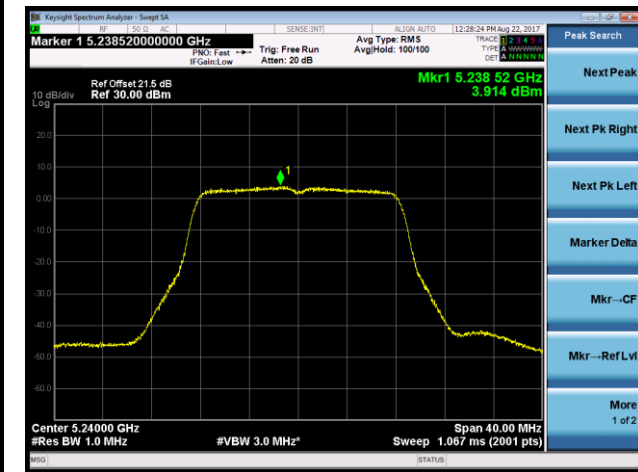

Channel 48 (5240MHz)