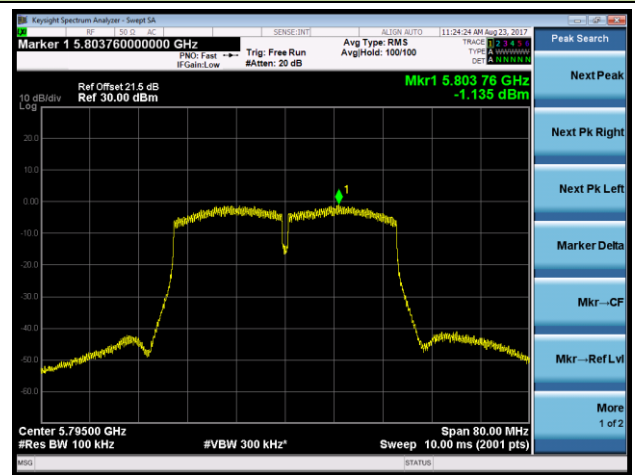

802.11ac-VHT40 Power Spectral Density - Ant 1 / Ant 0 + 1 + 2 + 3 (CDD Mode)
Channel 38 (5190MHz)

Channel 46 (5230MHz)

Channel 151 (5755MHz)

Channel 159 (5795MHz)

802.11ac-VHT80 Power Spectral Density - Ant 1 / Ant 0 + 1 + 2 + 3 (CDD Mode)

Channel 42 (5210MHz)

Channel 155 (5775MHz)

802.11ac-VHT80+80 Power Spectral Density - Ant 1 / Ant 0 + 1 (Ant 0 + 1 + 2 + 3) (CDD Mode)

Channel 42 (5210MHz)

Channel 155 (5775MHz)

802.11a Power Spectral Density - Ant 2 / Ant 0 + 1 + 2 + 3 (CDD Mode)
Channel 36 (5180MHz)