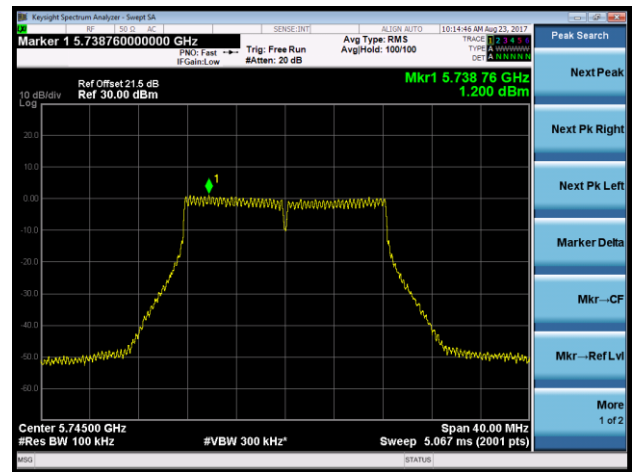

Channel 149 (5745MHz)