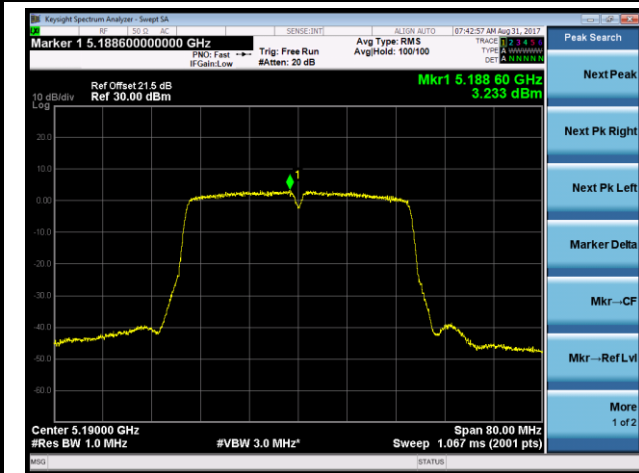

802.11n-HT40 Power Spectral Density - Ant 3 / Ant 0 + 1 + 2 + 3 (CDD Mode)

Channel 38 (5190MHz)