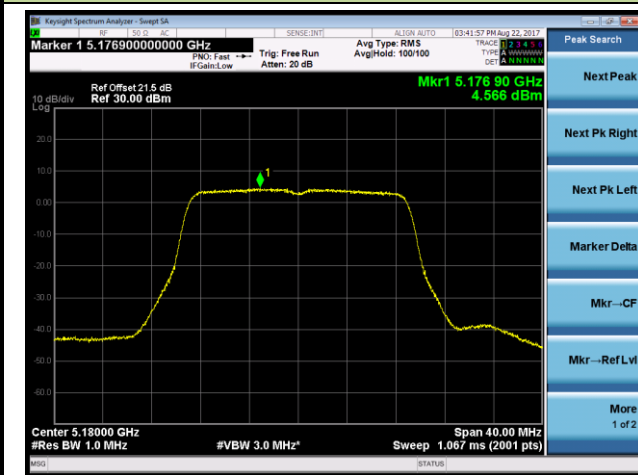

802.11ac-VHT20 Power Spectral Density - Ant 2 / Ant 0 + 1 + 2 + 3 (CDD Mode)

Channel 36 (5180MHz)