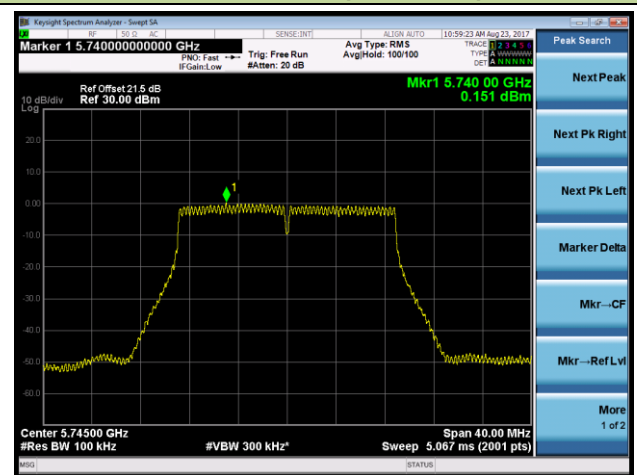

Channel 149 (5745MHz)