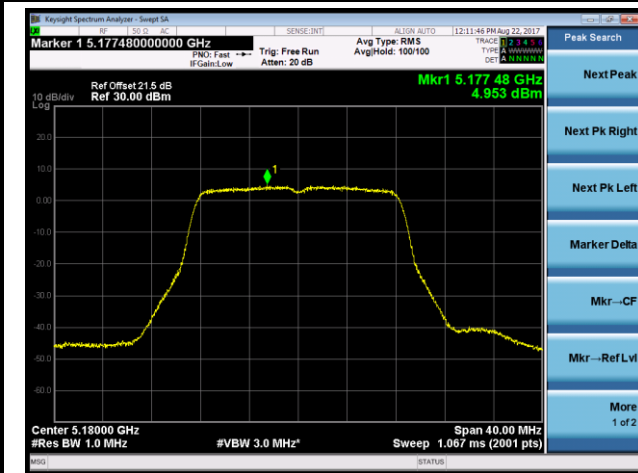

Channel 42 (5210MHz)

Channel 155 (5775MHz)

802.11ac-VHT80+80 Power Spectral Density - Ant 2 / Ant 2 + 3 (Ant 0 + 1 + 2 + 3) (CDD Mode)

Channel 42 (5210MHz)

Channel 155 (5775MHz)

802.11a Power Spectral Density - Ant 3 / Ant 0 + 1 + 2 + 3 (CDD Mode)
Channel 36 (5180MHz)

Channel 44 (5220MHz)

Channel 48 (5240MHz)

Channel 149 (5745MHz)

Channel 157 (5785MHz)

Channel 165 (5825MHz)

802.11n-HT20 Power Spectral Density - Ant 3 / Ant 0 + 1 + 2 + 3 (CDD Mode)
Channel 36 (5180MHz)

Channel 44 (5220MHz)