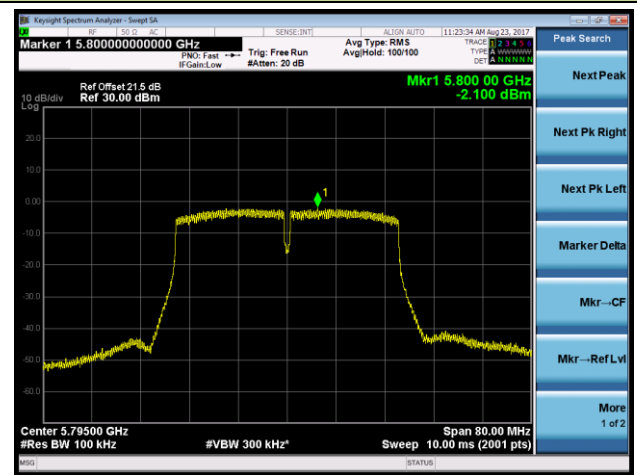

Channel 159 (5795MHz)