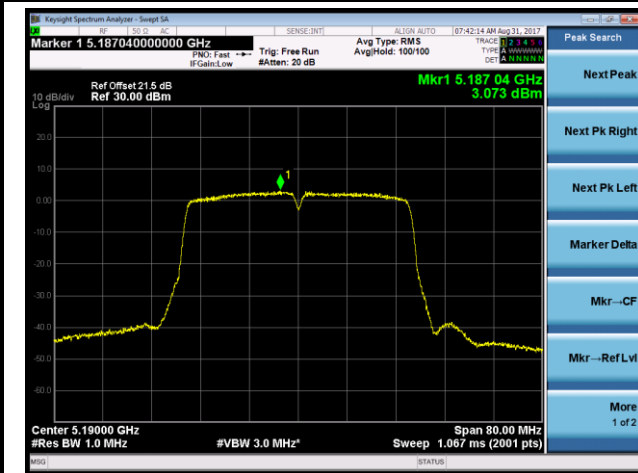

802.11n-HT40 Power Spectral Density - Ant 2 / Ant 0 + 1 + 2 + 3 (CDD Mode)

Channel 38 (5190MHz)