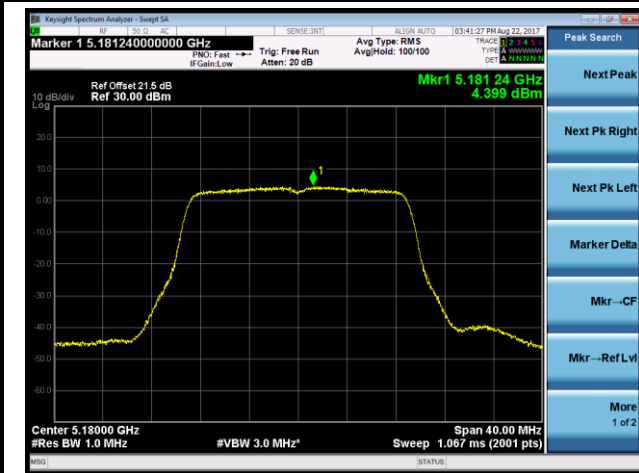

Channel 48 (5240MHz)

Channel 149 (5745MHz)

Channel 157 (5785MHz)

Channel 165 (5825MHz)

802.11n-HT40 Power Spectral Density - Ant 3 / Ant 0 + 1 + 2 + 3 (CDD Mode)

Channel 38 (5190MHz)

Channel 46 (5230MHz)

Channel 151 (5755MHz)

Channel 159 (5795MHz)

802.11ac-VHT20 Power Spectral Density - Ant 3 / Ant 0 + 1 + 2 + 3 (CDD Mode)

Channel 36 (5180MHz)

Channel 44 (5220MHz)

Channel 48 (5240MHz)

Channel 149 (5745MHz)

Channel 157 (5785MHz)

Channel 165 (5825MHz)