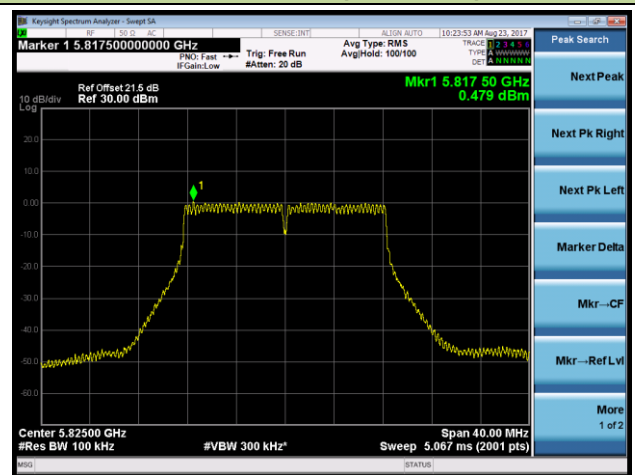

Channel 165 (5825MHz)