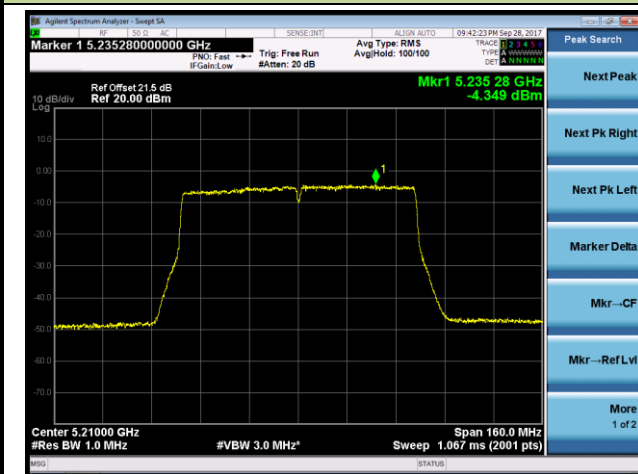

802.11ac-VHT40 Power Spectral Density - Ant 3 / Ant 0 + 1 + 2 + 3 (CDD Mode)

Channel 38 (5190MHz)

Channel 46 (5230MHz)

Channel 151 (5755MHz)

Channel 159 (5795MHz)

802.11ac-VHT80 Power Spectral Density - Ant 3 / Ant 0 + 1 + 2 + 3 (CDD Mode)

Channel 42 (5210MHz)

Channel 155 (5775MHz)

802.11ac-VHT80+80 Power Spectral Density - Ant 3 / Ant 2 + 3 (Ant 0 + 1 + 2 + 3) (CDD Mode)

Channel 42 (5210MHz)

Channel 155 (5775MHz)