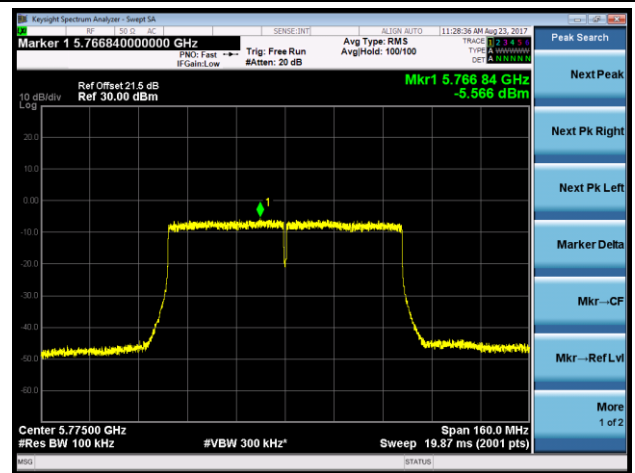

Channel 155 (5775MHz)