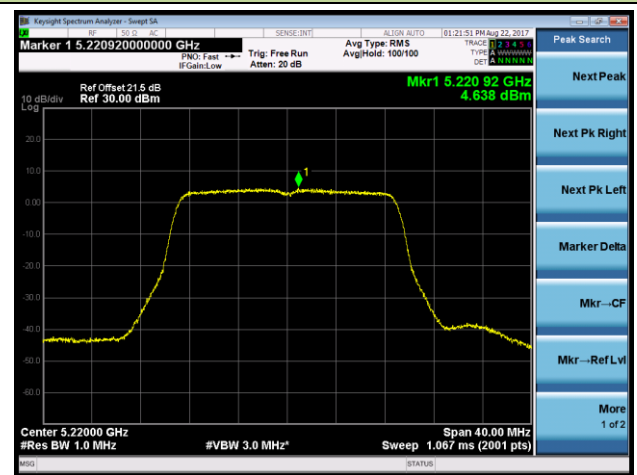

Channel 42 (5210MHz)

Channel 155 (5775MHz)

802.11ac-VHT80+80 Power Spectral Density - Ant 1 / Ant 0 + 1 (Ant 0 + 1 + 2 + 3) (CDD Mode)

Channel 42 (5210MHz)

Channel 155 (5775MHz)

802.11a Power Spectral Density - Ant 2 / Ant 0 + 1 + 2 + 3 (CDD Mode)
Channel 36 (5180MHz)

Channel 44 (5220MHz)

Channel 48 (5240MHz)

Channel 149 (5745MHz)

Channel 157 (5785MHz)

Channel 165 (5825MHz)

802.11n-HT20 Power Spectral Density - Ant 2 / Ant 0 + 1 + 2 + 3 (CDD Mode)
Channel 36 (5180MHz)

Channel 44 (5220MHz)