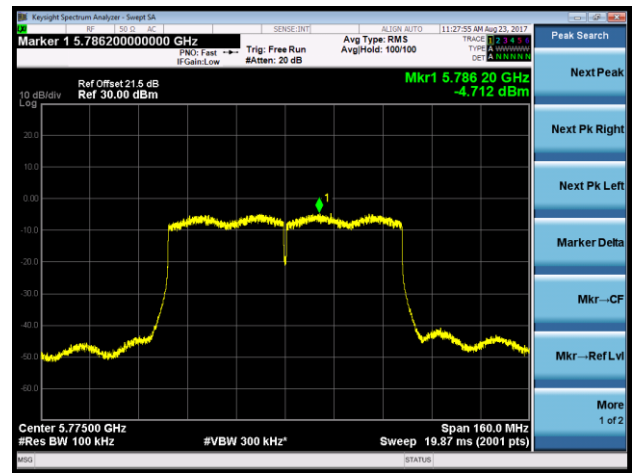

802.11ac-VHT40 Power Spectral Density - Ant 1 / Ant 0 + 1 + 2 + 3 (CDD Mode)
Channel 38 (5190MHz)

Channel 46 (5230MHz)

Channel 151 (5755MHz)

Channel 159 (5795MHz)

802.11ac-VHT80 Power Spectral Density - Ant 1 / Ant 0 + 1 + 2 + 3 (CDD Mode)

Channel 42 (5210MHz)

Channel 155 (5775MHz)

802.11ac-VHT80+80 Power Spectral Density - Ant 1 / Ant 0 + 1 (Ant 0 + 1 + 2 + 3) (CDD Mode)

Channel 42 (5210MHz)

Channel 155 (5775MHz)

802.11a Power Spectral Density - Ant 2 / Ant 0 + 1 + 2 + 3 (CDD Mode)
Channel 36 (5180MHz)