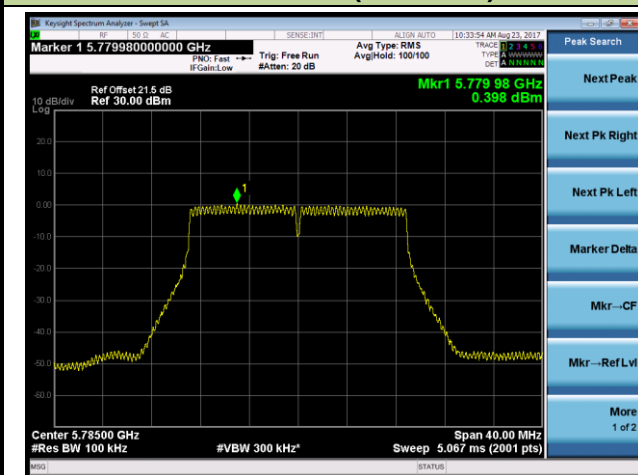

Channel 157 (5785MHz)