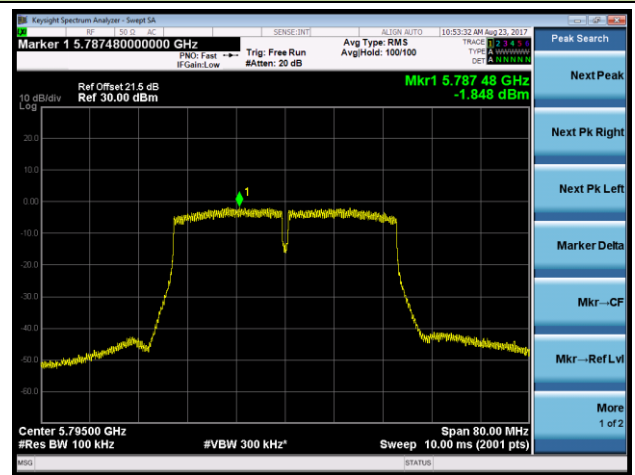

Channel 159 (5795MHz)