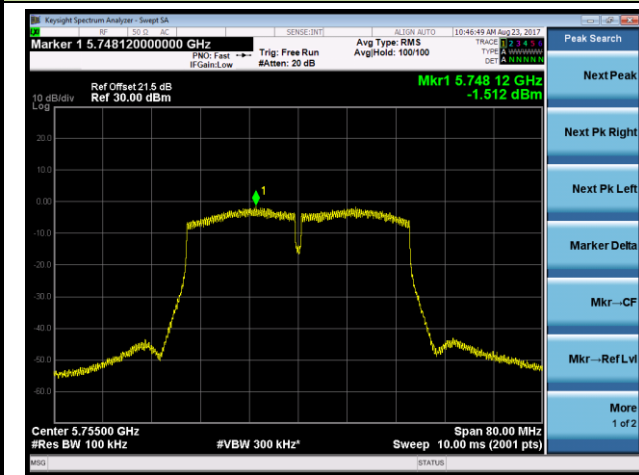

Channel 48 (5240MHz)

Channel 149 (5745MHz)

Channel 157 (5785MHz)

Channel 165 (5825MHz)

802.11n-HT40 Power Spectral Density - Ant 3 / Ant 0 + 1 + 2 + 3 (CDD Mode)

Channel 38 (5190MHz)

Channel 46 (5230MHz)

Channel 151 (5755MHz)

Channel 159 (5795MHz)

802.11ac-VHT20 Power Spectral Density - Ant 3 / Ant 0 + 1 + 2 + 3 (CDD Mode)

Channel 36 (5180MHz)

Channel 44 (5220MHz)

Channel 48 (5240MHz)

Channel 149 (5745MHz)

Channel 157 (5785MHz)

Channel 165 (5825MHz)