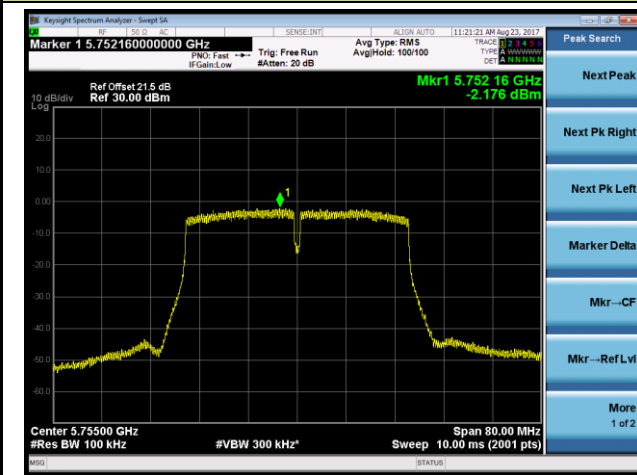

Channel 151 (5755MHz)