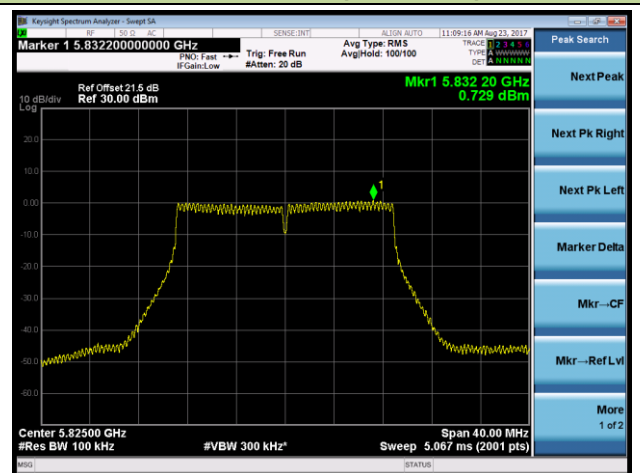

Channel 159 (5795MHz)

802.11ac-VHT20 Power Spectral Density - Ant 3 / Ant 0 + 1 + 2 + 3 (CDD Mode)

Channel 36 (5180MHz)

Channel 44 (5220MHz)

Channel 48 (5240MHz)

Channel 149 (5745MHz)

Channel 157 (5785MHz)

Channel 165 (5825MHz)

802.11ac-VHT40 Power Spectral Density - Ant 3 / Ant 0 + 1 + 2 + 3 (CDD Mode)

Channel 38 (5190MHz)

Channel 46 (5230MHz)

Channel 151 (5755MHz)

Channel 159 (5795MHz)

802.11ac-VHT80 Power Spectral Density - Ant 3 / Ant 0 + 1 + 2 + 3 (CDD Mode)