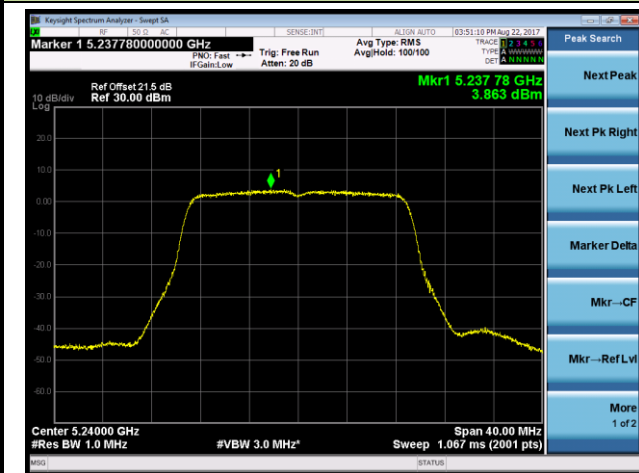

Channel 159 (5795MHz)

802.11ac-VHT20 Power Spectral Density - Ant 3 / Ant 0 + 1 + 2 + 3 (CDD Mode)

Channel 36 (5180MHz)

Channel 44 (5220MHz)

Channel 48 (5240MHz)

Channel 149 (5745MHz)

Channel 157 (5785MHz)

Channel 165 (5825MHz)

802.11ac-VHT40 Power Spectral Density - Ant 3 / Ant 0 + 1 + 2 + 3 (CDD Mode)

Channel 38 (5190MHz)

Channel 46 (5230MHz)

Channel 151 (5755MHz)

Channel 159 (5795MHz)

802.11ac-VHT80 Power Spectral Density - Ant 3 / Ant 0 + 1 + 2 + 3 (CDD Mode)