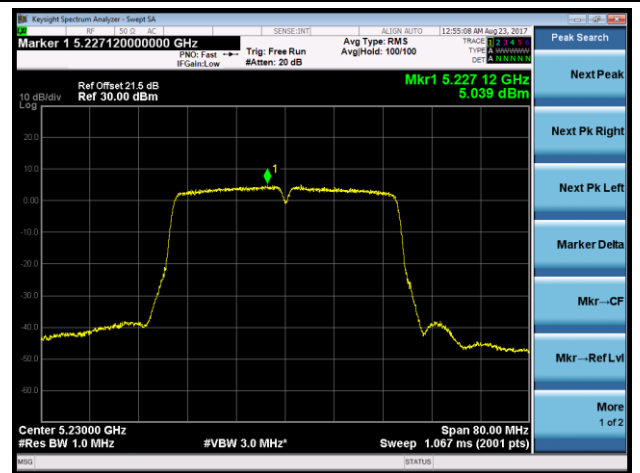

Channel 159 (5795MHz)

802.11ac-VHT20 Power Spectral Density - Ant 3 / Ant 0 + 1 + 2 + 3 (CDD Mode)

Channel 36 (5180MHz)

Channel 44 (5220MHz)

Channel 48 (5240MHz)

Channel 149 (5745MHz)

Channel 157 (5785MHz)

Channel 165 (5825MHz)

802.11ac-VHT40 Power Spectral Density - Ant 3 / Ant 0 + 1 + 2 + 3 (CDD Mode)

Channel 38 (5190MHz)

Channel 46 (5230MHz)

Channel 151 (5755MHz)

Channel 159 (5795MHz)

802.11ac-VHT80 Power Spectral Density - Ant 3 / Ant 0 + 1 + 2 + 3 (CDD Mode)