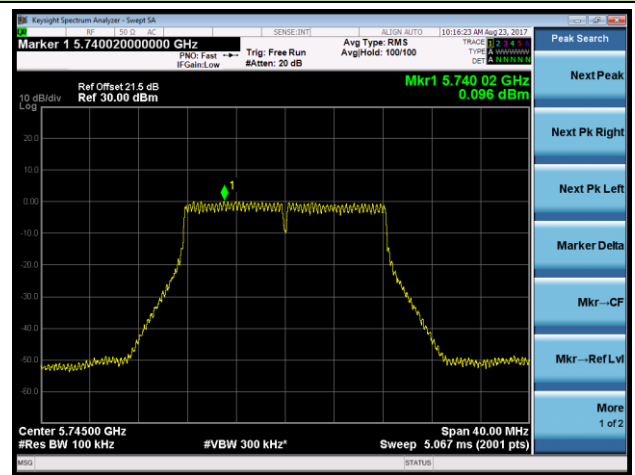

Channel 149 (5745MHz)