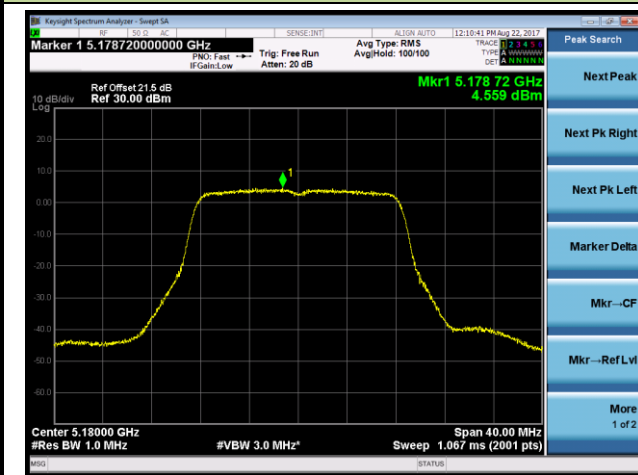

802.11ac-VHT40 Power Spectral Density - Ant 1 / Ant 0 + 1 + 2 + 3 (CDD Mode)
Channel 38 (5190MHz)

Channel 46 (5230MHz)

Channel 151 (5755MHz)

Channel 159 (5795MHz)

802.11ac-VHT80 Power Spectral Density - Ant 1 / Ant 0 + 1 + 2 + 3 (CDD Mode)

Channel 42 (5210MHz)

Channel 155 (5775MHz)

802.11ac-VHT80+80 Power Spectral Density - Ant 1 / Ant 0 + 1 (Ant 0 + 1 + 2 + 3) (CDD Mode)

Channel 42 (5210MHz)

Channel 155 (5775MHz)

802.11a Power Spectral Density - Ant 2 / Ant 0 + 1 + 2 + 3 (CDD Mode)
Channel 36 (5180MHz)

Channel 44 (5220MHz)

Channel 48 (5240MHz)

Channel 149 (5745MHz)

Channel 157 (5785MHz)

Channel 165 (5825MHz)

802.11n-HT20 Power Spectral Density - Ant 2 / Ant 0 + 1 + 2 + 3 (CDD Mode)
Channel 36 (5180MHz)

Channel 44 (5220MHz)