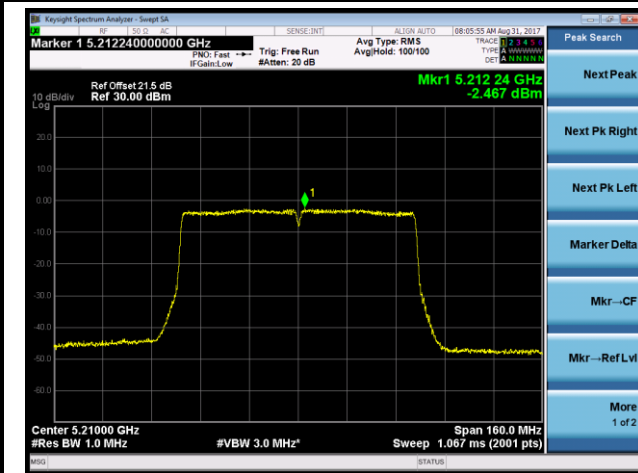

Channel 159 (5795MHz)

802.11ac-VHT20 Power Spectral Density - Ant 3 / Ant 0 + 1 + 2 + 3 (CDD Mode)

Channel 36 (5180MHz)

Channel 44 (5220MHz)

Channel 48 (5240MHz)

Channel 149 (5745MHz)

Channel 157 (5785MHz)

Channel 165 (5825MHz)

802.11ac-VHT40 Power Spectral Density - Ant 3 / Ant 0 + 1 + 2 + 3 (CDD Mode)

Channel 38 (5190MHz)

Channel 46 (5230MHz)

Channel 151 (5755MHz)

Channel 159 (5795MHz)

802.11ac-VHT80 Power Spectral Density - Ant 3 / Ant 0 + 1 + 2 + 3 (CDD Mode)

Channel 42 (5210MHz)

Channel 155 (5775MHz)

802.11ac-VHT80+80 Power Spectral Density - Ant 3 / Ant 2 + 3 (Ant 0 + 1 + 2 + 3) (CDD Mode)

Channel 42 (5210MHz)

Channel 155 (5775MHz)