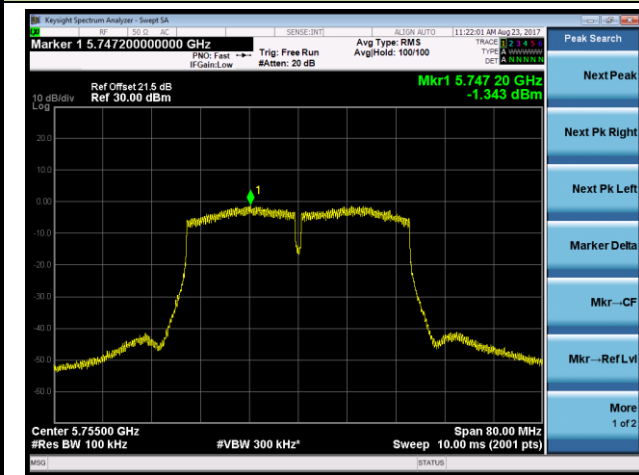

Channel 159 (5795MHz)

802.11ac-VHT20 Power Spectral Density - Ant 3 / Ant 0 + 1 + 2 + 3 (CDD Mode)

Channel 36 (5180MHz)

Channel 44 (5220MHz)

Channel 48 (5240MHz)

Channel 149 (5745MHz)

Channel 157 (5785MHz)

Channel 165 (5825MHz)

802.11ac-VHT40 Power Spectral Density - Ant 3 / Ant 0 + 1 + 2 + 3 (CDD Mode)

Channel 38 (5190MHz)

Channel 46 (5230MHz)

Channel 151 (5755MHz)

Channel 159 (5795MHz)

802.11ac-VHT80 Power Spectral Density - Ant 3 / Ant 0 + 1 + 2 + 3 (CDD Mode)

Channel 42 (5210MHz)

Channel 155 (5775MHz)

802.11ac-VHT80+80 Power Spectral Density - Ant 3 / Ant 2 + 3 (Ant 0 + 1 + 2 + 3) (CDD Mode)

Channel 42 (5210MHz)

Channel 155 (5775MHz)