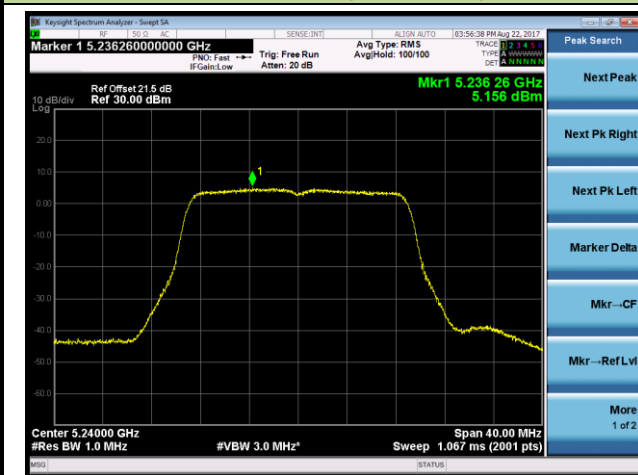

Channel 48 (5240MHz)