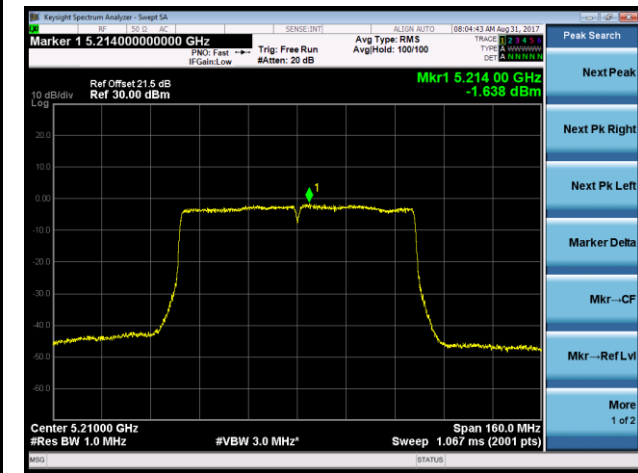

802.11ac-VHT40 Power Spectral Density - Ant 1 / Ant 0 + 1 + 2 + 3 (CDD Mode)
Channel 38 (5190MHz)

Channel 46 (5230MHz)

Channel 151 (5755MHz)

Channel 159 (5795MHz)

802.11ac-VHT80 Power Spectral Density - Ant 1 / Ant 0 + 1 + 2 + 3 (CDD Mode)

Channel 42 (5210MHz)

Channel 155 (5775MHz)

802.11ac-VHT80+80 Power Spectral Density - Ant 1 / Ant 0 + 1 (Ant 0 + 1 + 2 + 3) (CDD Mode)

Channel 42 (5210MHz)

Channel 155 (5775MHz)

802.11a Power Spectral Density - Ant 2 / Ant 0 + 1 + 2 + 3 (CDD Mode)
Channel 36 (5180MHz)