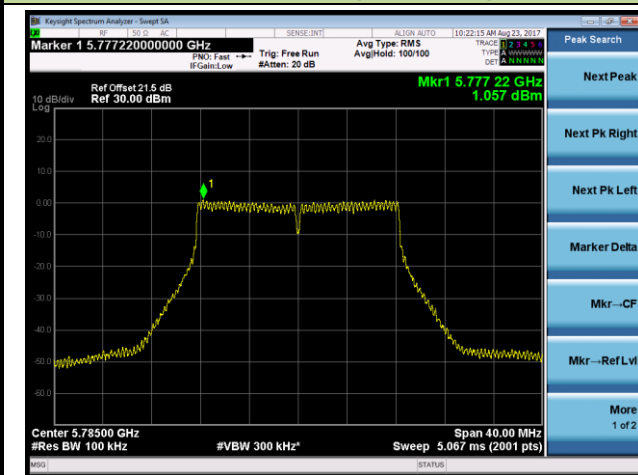

Channel 157 (5785MHz)