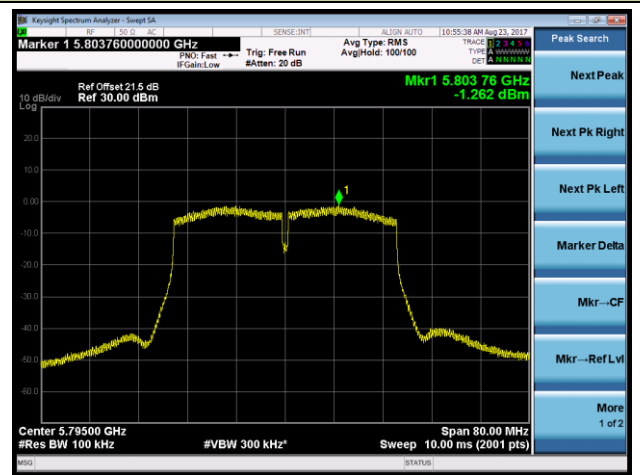

Channel 48 (5240MHz)

Channel 149 (5745MHz)

Channel 157 (5785MHz)

Channel 165 (5825MHz)

802.11n-HT40 Power Spectral Density - Ant 3 / Ant 0 + 1 + 2 + 3 (CDD Mode)

Channel 38 (5190MHz)

Channel 46 (5230MHz)

Channel 151 (5755MHz)

Channel 159 (5795MHz)

802.11ac-VHT20 Power Spectral Density - Ant 3 / Ant 0 + 1 + 2 + 3 (CDD Mode)

Channel 36 (5180MHz)

Channel 44 (5220MHz)

Channel 48 (5240MHz)

Channel 149 (5745MHz)

Channel 157 (5785MHz)

Channel 165 (5825MHz)