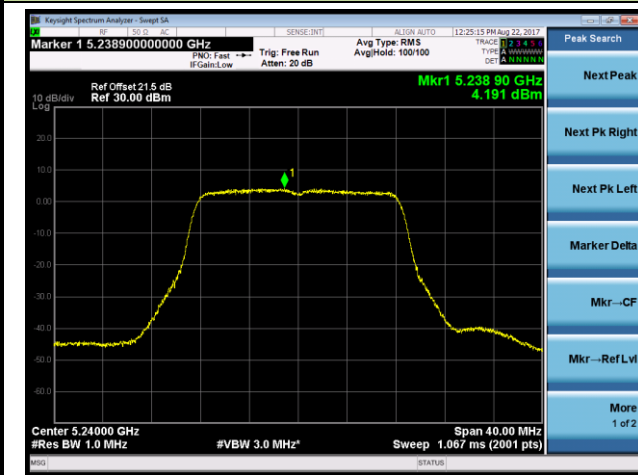

Channel 42 (5210MHz)

Channel 155 (5775MHz)

802.11ac-VHT80+80 Power Spectral Density - Ant 1 / Ant 0 + 1 (Ant 0 + 1 + 2 + 3) (CDD Mode)

Channel 42 (5210MHz)

Channel 155 (5775MHz)

802.11a Power Spectral Density - Ant 2 / Ant 0 + 1 + 2 + 3 (CDD Mode)
Channel 36 (5180MHz)

Channel 44 (5220MHz)

Channel 48 (5240MHz)

Channel 149 (5745MHz)

Channel 157 (5785MHz)

Channel 165 (5825MHz)

802.11n-HT20 Power Spectral Density - Ant 2 / Ant 0 + 1 + 2 + 3 (CDD Mode)
Channel 36 (5180MHz)

Channel 44 (5220MHz)