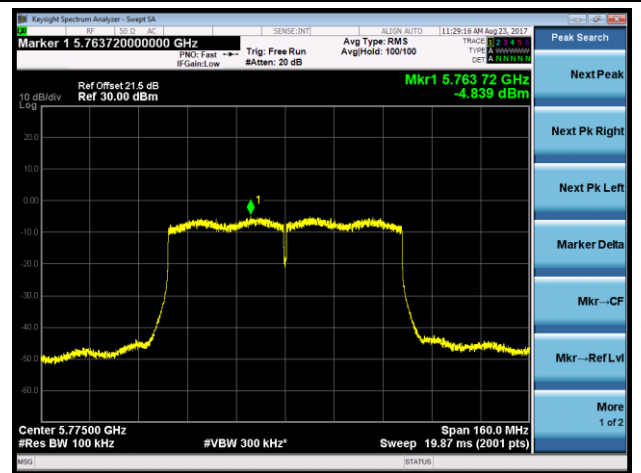

Channel 155 (5775MHz)