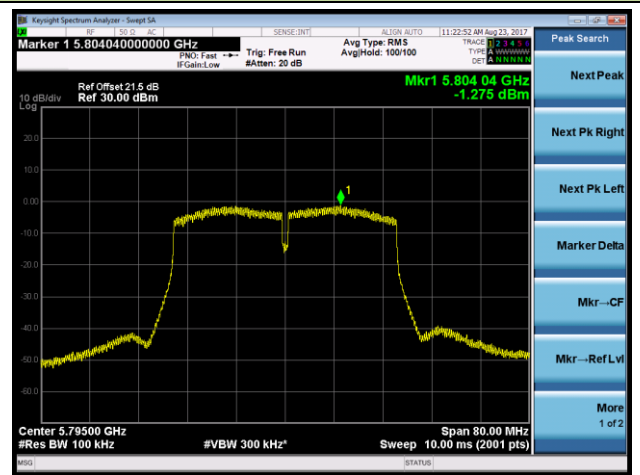

802.11ac-VHT40 Power Spectral Density - Ant 3 / Ant 0 + 1 + 2 + 3 (CDD Mode)

Channel 38 (5190MHz)

Channel 46 (5230MHz)

Channel 151 (5755MHz)

Channel 159 (5795MHz)

802.11ac-VHT80 Power Spectral Density - Ant 3 / Ant 0 + 1 + 2 + 3 (CDD Mode)

Channel 42 (5210MHz)

Channel 155 (5775MHz)

802.11ac-VHT80+80 Power Spectral Density - Ant 3 / Ant 2 + 3 (Ant 0 + 1 + 2 + 3) (CDD Mode)

Channel 42 (5210MHz)

Channel 155 (5775MHz)