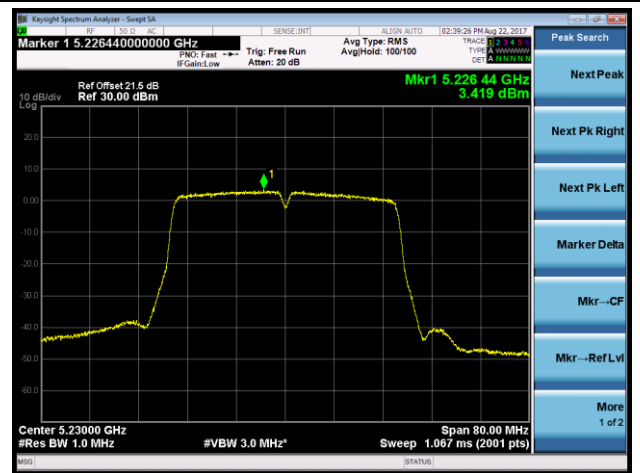

Channel 46 (5230MHz)