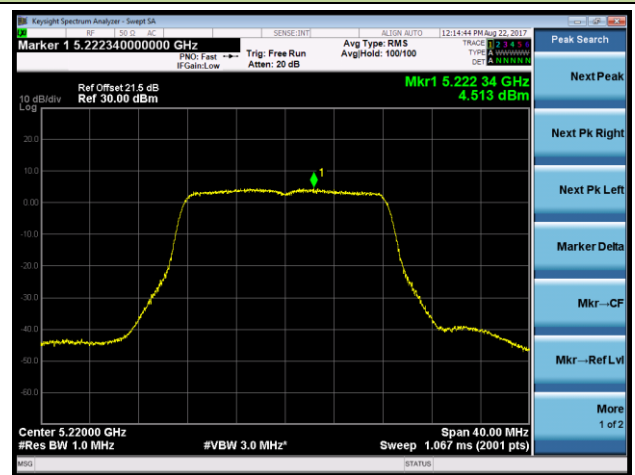

Channel 42 (5210MHz)

Channel 155 (5775MHz)

802.11ac-VHT80+80 Power Spectral Density - Ant 1 / Ant 0 + 1 (Ant 0 + 1 + 2 + 3) (CDD Mode)

Channel 42 (5210MHz)

Channel 155 (5775MHz)

802.11a Power Spectral Density - Ant 2 / Ant 0 + 1 + 2 + 3 (CDD Mode)
Channel 36 (5180MHz)

Channel 44 (5220MHz)

Channel 48 (5240MHz)

Channel 149 (5745MHz)

Channel 157 (5785MHz)

Channel 165 (5825MHz)

802.11n-HT20 Power Spectral Density - Ant 2 / Ant 0 + 1 + 2 + 3 (CDD Mode)
Channel 36 (5180MHz)

Channel 44 (5220MHz)