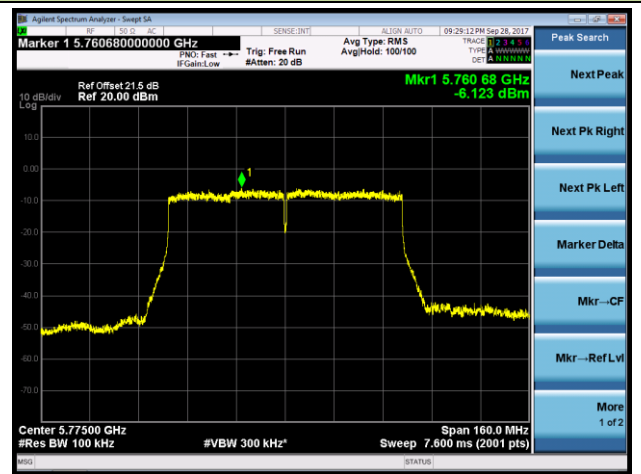

Channel 42 (5210MHz)

Channel 155 (5775MHz)

802.11ac-VHT80+80 Power Spectral Density - Ant 1 / Ant 0 + 1 (Ant 0 + 1 + 2 + 3) (CDD Mode)

Channel 42 (5210MHz)

Channel 155 (5775MHz)

802.11a Power Spectral Density - Ant 2 / Ant 0 + 1 + 2 + 3 (CDD Mode)
Channel 36 (5180MHz)