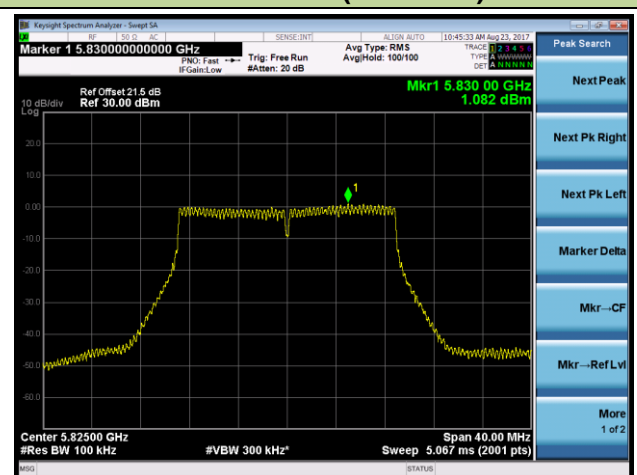

Channel 165 (5825MHz)