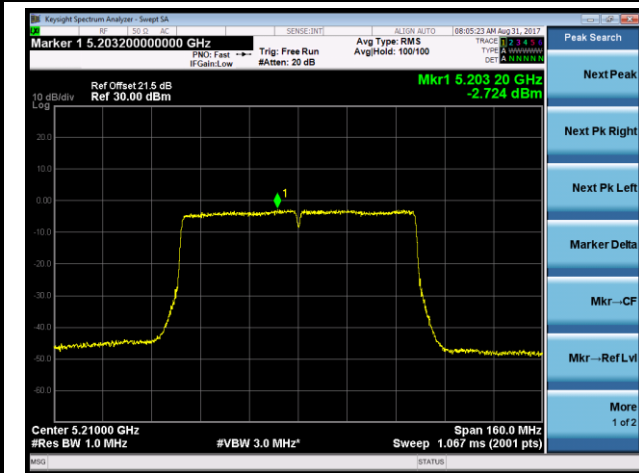

802.11ac-VHT80 Power Spectral Density - Ant 2 / Ant 0 + 1 + 2 + 3 (CDD Mode)

Channel 42 (5210MHz)