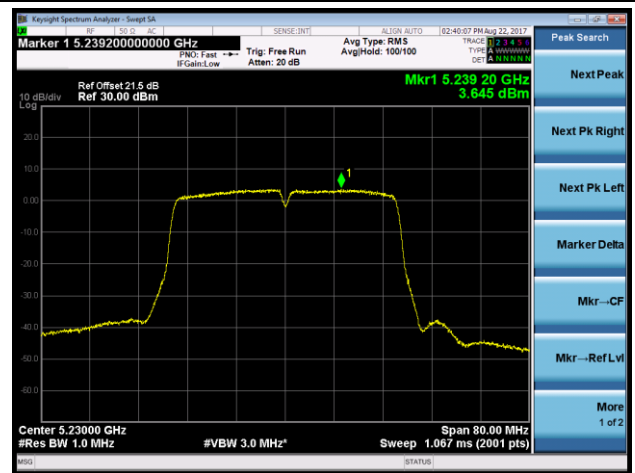

Channel 46 (5230MHz)