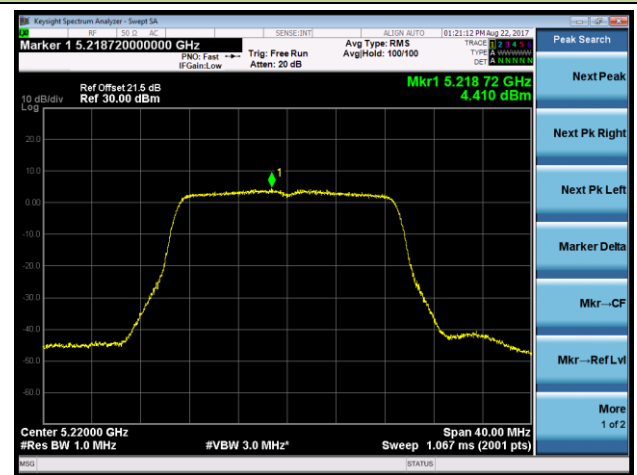

Channel 44 (5220MHz)