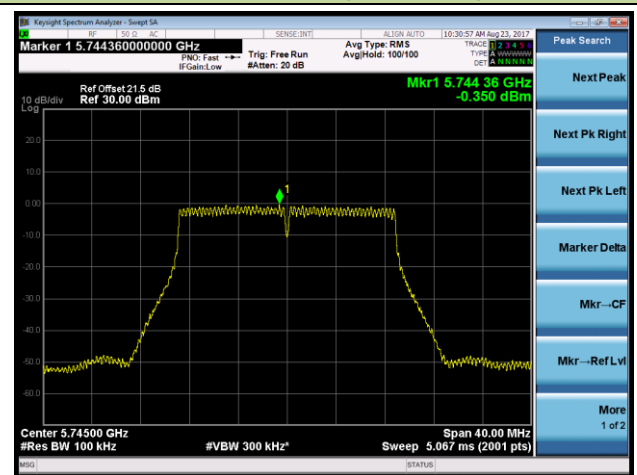

Channel 149 (5745MHz)