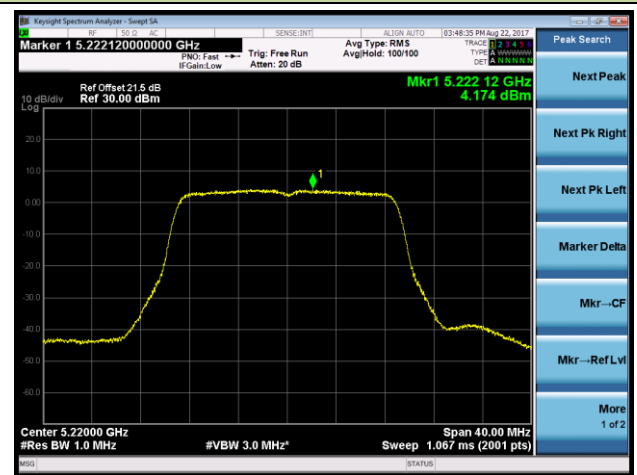

Channel 44 (5220MHz)