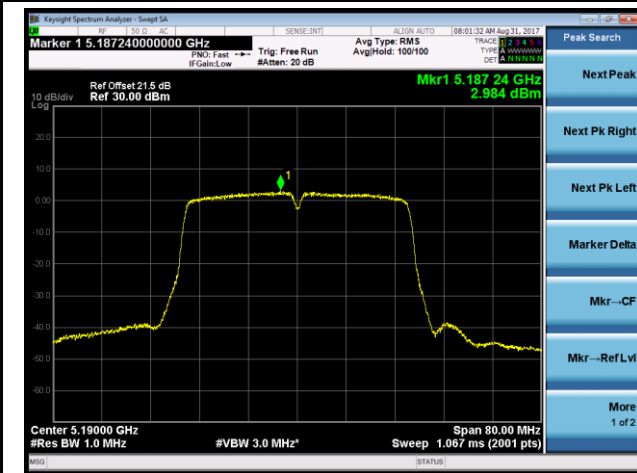

802.11ac-VHT40 Power Spectral Density - Ant 2 / Ant 0 + 1 + 2 + 3 (CDD Mode)

Channel 38 (5190MHz)