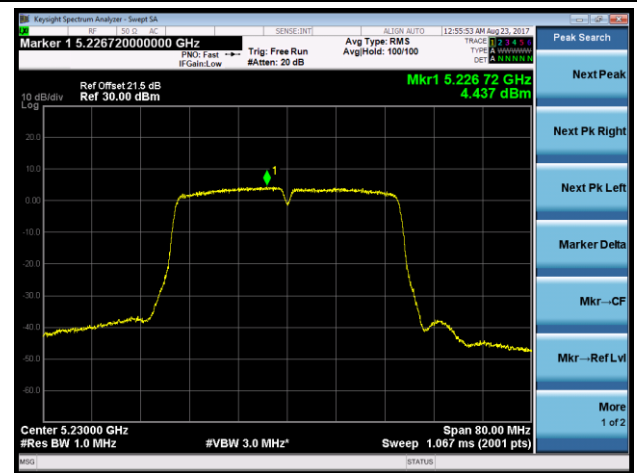

Channel 46 (5230MHz)