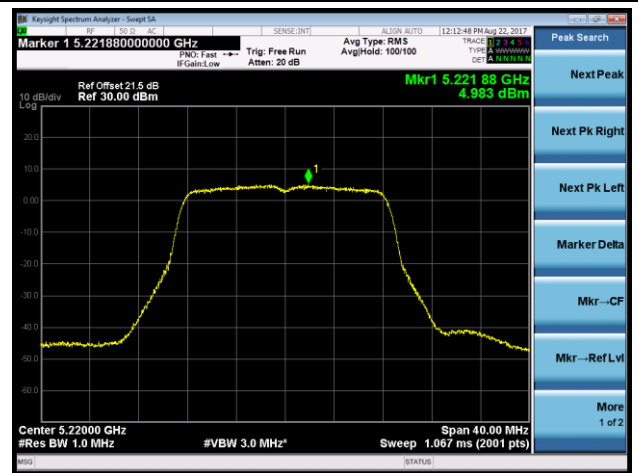

Channel 44 (5220MHz)