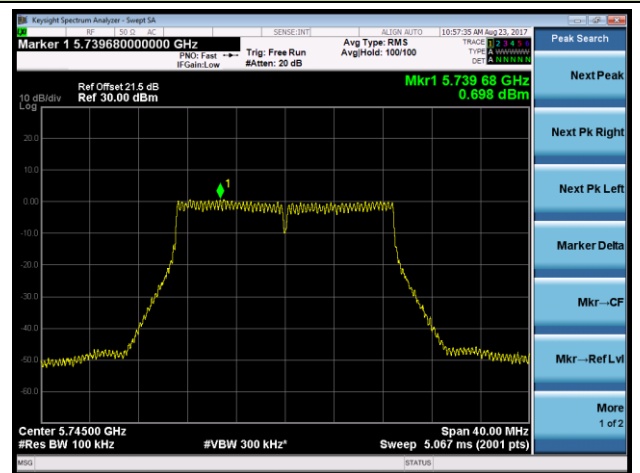

Channel 159 (5795MHz)

802.11ac-VHT20 Power Spectral Density - Ant 3 / Ant 0 + 1 + 2 + 3 (CDD Mode)

Channel 36 (5180MHz)

Channel 44 (5220MHz)

Channel 48 (5240MHz)

Channel 149 (5745MHz)

Channel 157 (5785MHz)

Channel 165 (5825MHz)

802.11ac-VHT40 Power Spectral Density - Ant 3 / Ant 0 + 1 + 2 + 3 (CDD Mode)

Channel 38 (5190MHz)

Channel 46 (5230MHz)

Channel 151 (5755MHz)

Channel 159 (5795MHz)

802.11ac-VHT80 Power Spectral Density - Ant 3 / Ant 0 + 1 + 2 + 3 (CDD Mode)