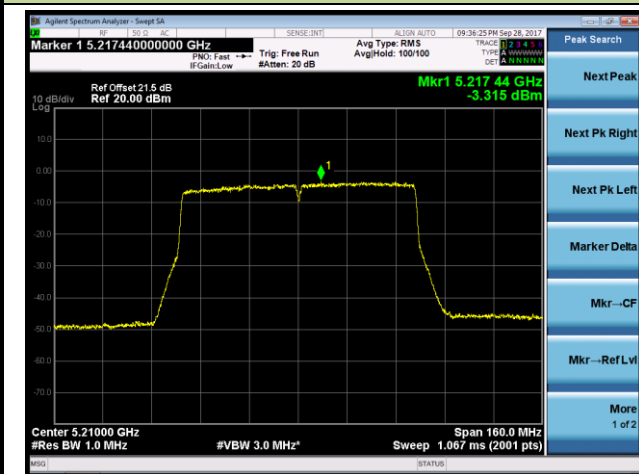

Channel 42 (5210MHz)

Channel 155 (5775MHz)

802.11ac-VHT80+80 Power Spectral Density - Ant 2 / Ant 2 + 3 (Ant 0 + 1 + 2 + 3) (CDD Mode)

Channel 42 (5210MHz)

Channel 155 (5775MHz)

802.11a Power Spectral Density - Ant 3 / Ant 0 + 1 + 2 + 3 (CDD Mode)
Channel 36 (5180MHz)