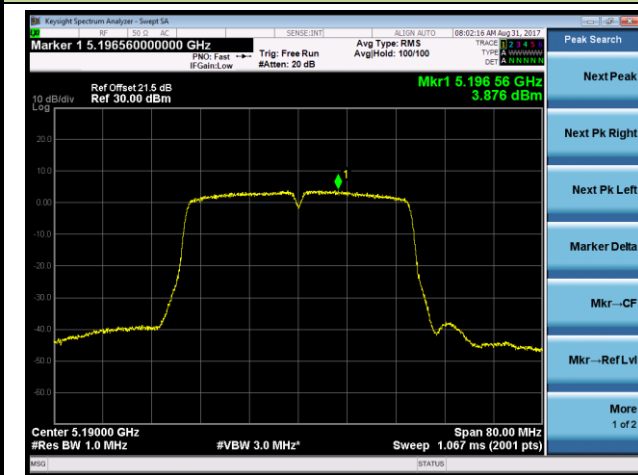

802.11ac-VHT40 Power Spectral Density - Ant 1 / Ant 0 + 1 + 2 + 3 (CDD Mode)
Channel 38 (5190MHz)

Channel 46 (5230MHz)

Channel 151 (5755MHz)

Channel 159 (5795MHz)

802.11ac-VHT80 Power Spectral Density - Ant 1 / Ant 0 + 1 + 2 + 3 (CDD Mode)

Channel 42 (5210MHz)

Channel 155 (5775MHz)

802.11ac-VHT80+80 Power Spectral Density - Ant 1 / Ant 0 + 1 (Ant 0 + 1 + 2 + 3) (CDD Mode)

Channel 42 (5210MHz)

Channel 155 (5775MHz)

802.11a Power Spectral Density - Ant 2 / Ant 0 + 1 + 2 + 3 (CDD Mode)
Channel 36 (5180MHz)