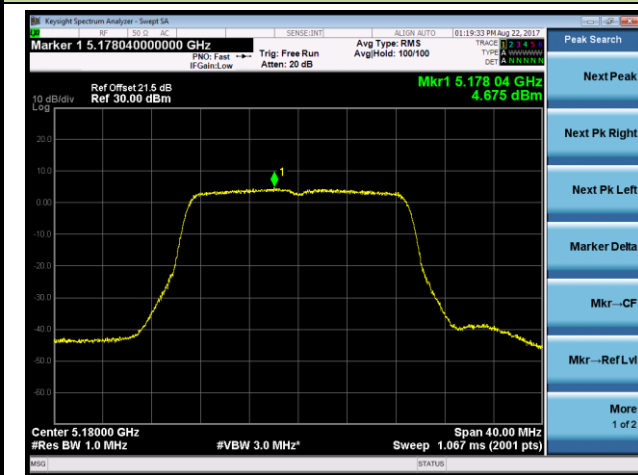

802.11ac-VHT40 Power Spectral Density - Ant 1 / Ant 0 + 1 + 2 + 3 (CDD Mode)
Channel 38 (5190MHz)

Channel 46 (5230MHz)

Channel 151 (5755MHz)

Channel 159 (5795MHz)

802.11ac-VHT80 Power Spectral Density - Ant 1 / Ant 0 + 1 + 2 + 3 (CDD Mode)

Channel 42 (5210MHz)

Channel 155 (5775MHz)

802.11ac-VHT80+80 Power Spectral Density - Ant 1 / Ant 0 + 1 (Ant 0 + 1 + 2 + 3) (CDD Mode)

Channel 42 (5210MHz)

Channel 155 (5775MHz)

802.11a Power Spectral Density - Ant 2 / Ant 0 + 1 + 2 + 3 (CDD Mode)
Channel 36 (5180MHz)

Channel 44 (5220MHz)

Channel 48 (5240MHz)

Channel 149 (5745MHz)

Channel 157 (5785MHz)

Channel 165 (5825MHz)

802.11n-HT20 Power Spectral Density - Ant 2 / Ant 0 + 1 + 2 + 3 (CDD Mode)
Channel 36 (5180MHz)

Channel 44 (5220MHz)