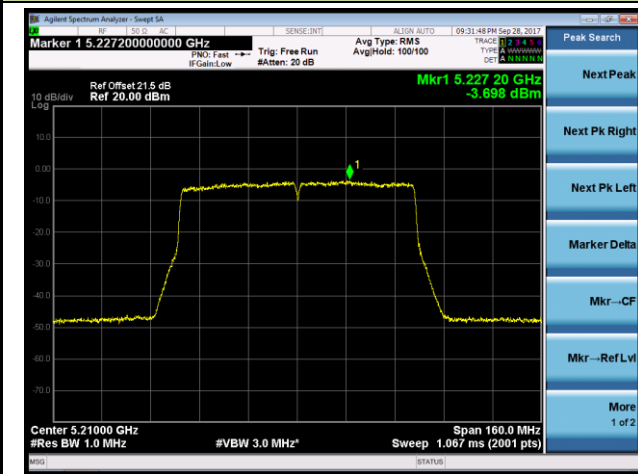

Channel 42 (5210MHz)

Channel 155 (5775MHz)

802.11ac-VHT80+80 Power Spectral Density - Ant 1 / Ant 0 + 1 (Ant 0 + 1 + 2 + 3) (CDD Mode)

Channel 42 (5210MHz)

Channel 155 (5775MHz)

802.11a Power Spectral Density - Ant 2 / Ant 0 + 1 + 2 + 3 (CDD Mode)
Channel 36 (5180MHz)