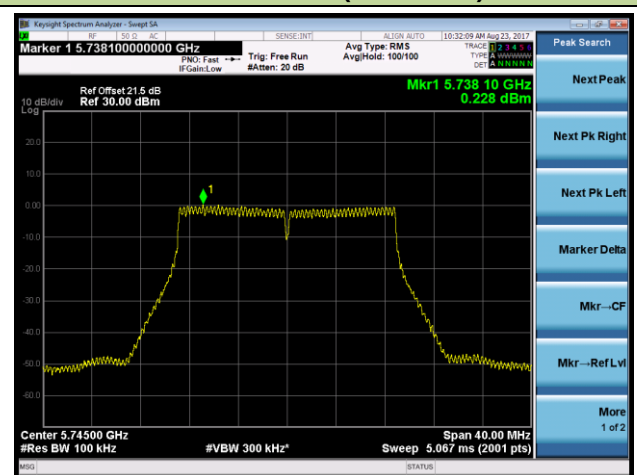

Channel 149 (5745MHz)