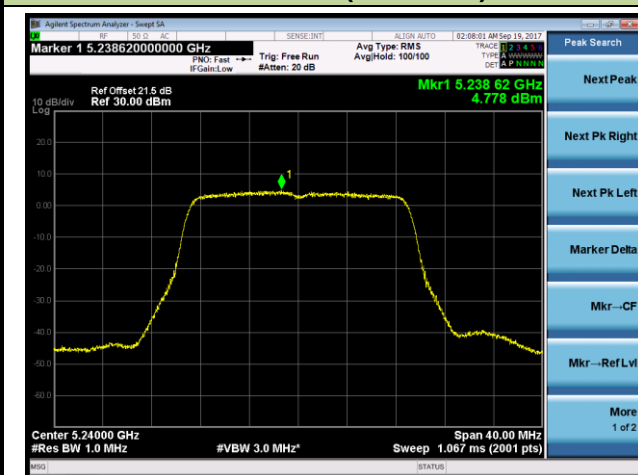

Channel 48 (5240MHz)