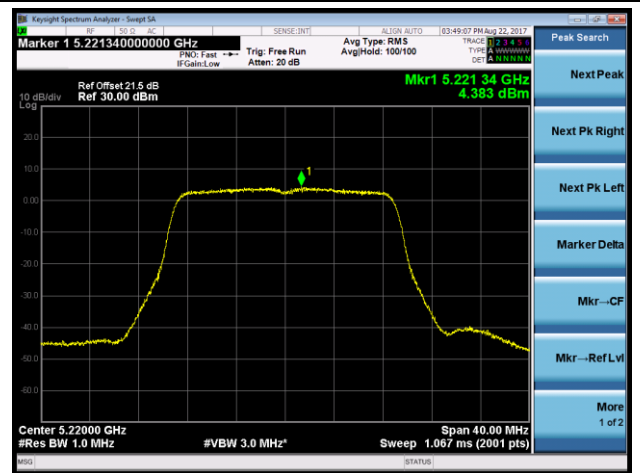

Channel 159 (5795MHz)

802.11ac-VHT20 Power Spectral Density - Ant 3 / Ant 0 + 1 + 2 + 3 (CDD Mode)

Channel 36 (5180MHz)

Channel 44 (5220MHz)

Channel 48 (5240MHz)

Channel 149 (5745MHz)

Channel 157 (5785MHz)

Channel 165 (5825MHz)

802.11ac-VHT40 Power Spectral Density - Ant 3 / Ant 0 + 1 + 2 + 3 (CDD Mode)

Channel 38 (5190MHz)

Channel 46 (5230MHz)

Channel 151 (5755MHz)

Channel 159 (5795MHz)

802.11ac-VHT80 Power Spectral Density - Ant 3 / Ant 0 + 1 + 2 + 3 (CDD Mode)