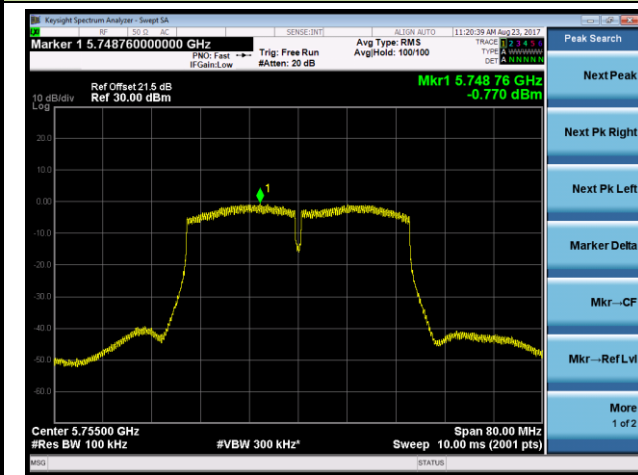

802.11ac-VHT40 Power Spectral Density - Ant 1 / Ant 0 + 1 + 2 + 3 (CDD Mode)
Channel 38 (5190MHz)

Channel 46 (5230MHz)

Channel 151 (5755MHz)

Channel 159 (5795MHz)

802.11ac-VHT80 Power Spectral Density - Ant 1 / Ant 0 + 1 + 2 + 3 (CDD Mode)

Channel 42 (5210MHz)

Channel 155 (5775MHz)

802.11ac-VHT80+80 Power Spectral Density - Ant 1 / Ant 0 + 1 (Ant 0 + 1 + 2 + 3) (CDD Mode)

Channel 42 (5210MHz)

Channel 155 (5775MHz)

802.11a Power Spectral Density - Ant 2 / Ant 0 + 1 + 2 + 3 (CDD Mode)
Channel 36 (5180MHz)