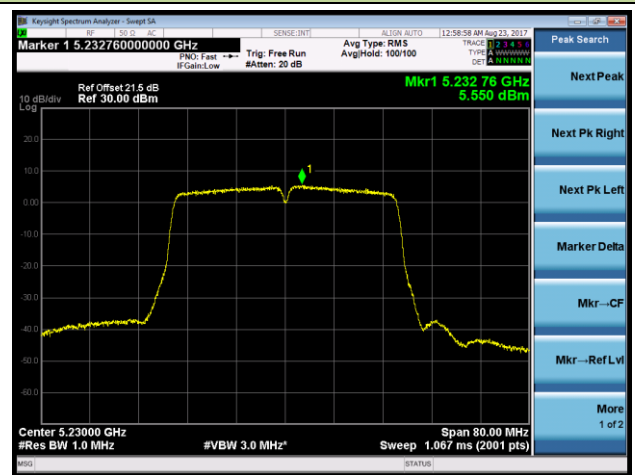

802.11ac-VHT40 Power Spectral Density - Ant 1 / Ant 0 + 1 + 2 + 3 (CDD Mode)
Channel 38 (5190MHz)

Channel 46 (5230MHz)

Channel 151 (5755MHz)

Channel 159 (5795MHz)

802.11ac-VHT80 Power Spectral Density - Ant 1 / Ant 0 + 1 + 2 + 3 (CDD Mode)

Channel 42 (5210MHz)

Channel 155 (5775MHz)

802.11ac-VHT80+80 Power Spectral Density - Ant 1 / Ant 0 + 1 (Ant 0 + 1 + 2 + 3) (CDD Mode)

Channel 42 (5210MHz)

Channel 155 (5775MHz)

802.11a Power Spectral Density - Ant 2 / Ant 0 + 1 + 2 + 3 (CDD Mode)
Channel 36 (5180MHz)