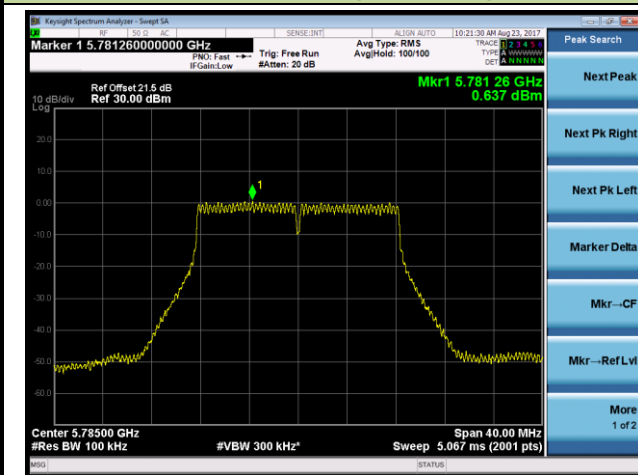

Channel 157 (5785MHz)