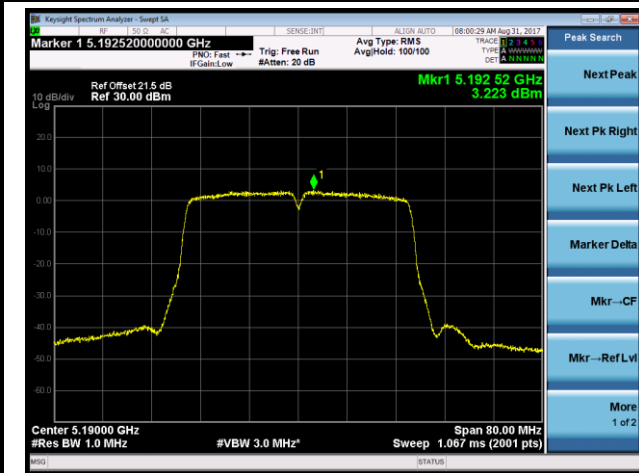

Channel 159 (5795MHz)

802.11ac-VHT20 Power Spectral Density - Ant 3 / Ant 0 + 1 + 2 + 3 (CDD Mode)

Channel 36 (5180MHz)

Channel 44 (5220MHz)

Channel 48 (5240MHz)

Channel 149 (5745MHz)

Channel 157 (5785MHz)

Channel 165 (5825MHz)

802.11ac-VHT40 Power Spectral Density - Ant 3 / Ant 0 + 1 + 2 + 3 (CDD Mode)

Channel 38 (5190MHz)

Channel 46 (5230MHz)

Channel 151 (5755MHz)

Channel 159 (5795MHz)

802.11ac-VHT80 Power Spectral Density - Ant 3 / Ant 0 + 1 + 2 + 3 (CDD Mode)