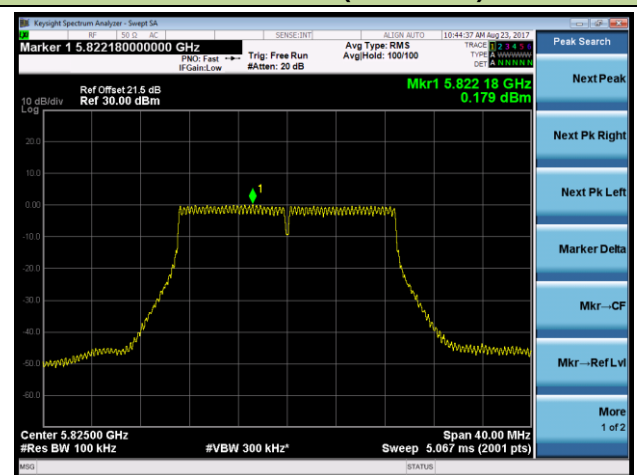

Channel 165 (5825MHz)