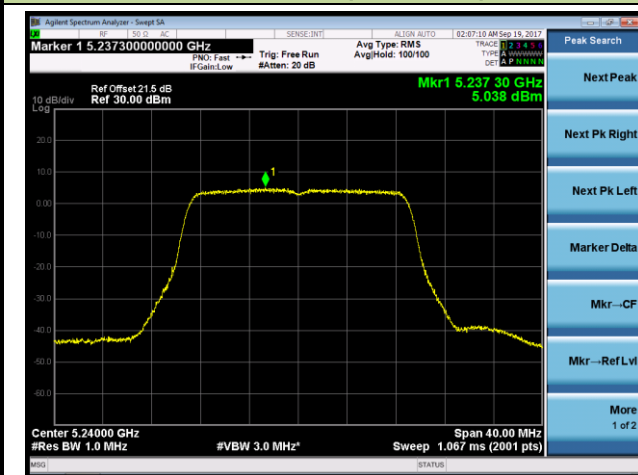

Channel 48 (5240MHz)