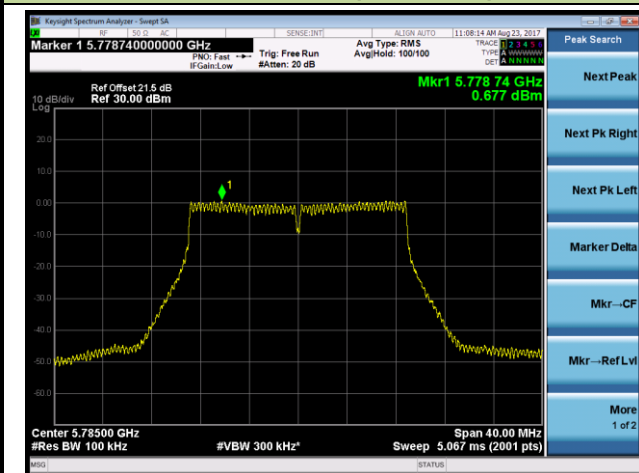

Channel 159 (5795MHz)

802.11ac-VHT20 Power Spectral Density - Ant 3 / Ant 0 + 1 + 2 + 3 (CDD Mode)

Channel 36 (5180MHz)

Channel 44 (5220MHz)

Channel 48 (5240MHz)

Channel 149 (5745MHz)

Channel 157 (5785MHz)

Channel 165 (5825MHz)

802.11ac-VHT40 Power Spectral Density - Ant 3 / Ant 0 + 1 + 2 + 3 (CDD Mode)

Channel 38 (5190MHz)

Channel 46 (5230MHz)

Channel 151 (5755MHz)

Channel 159 (5795MHz)

802.11ac-VHT80 Power Spectral Density - Ant 3 / Ant 0 + 1 + 2 + 3 (CDD Mode)