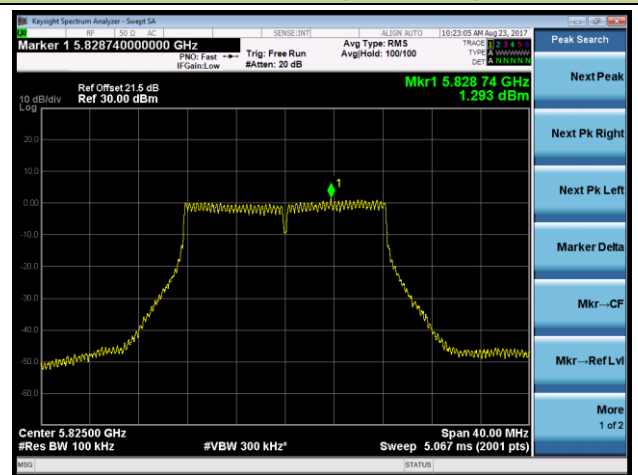

Channel 165 (5825MHz)