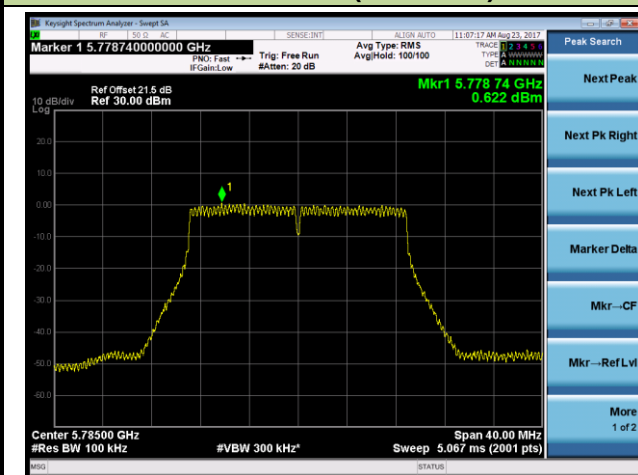

Channel 157 (5785MHz)