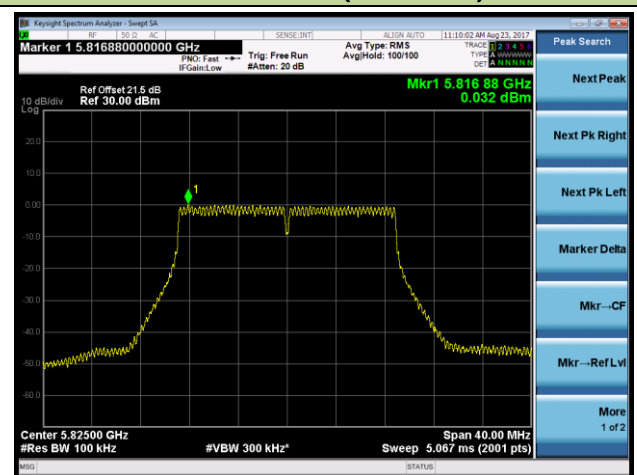

Channel 165 (5825MHz)