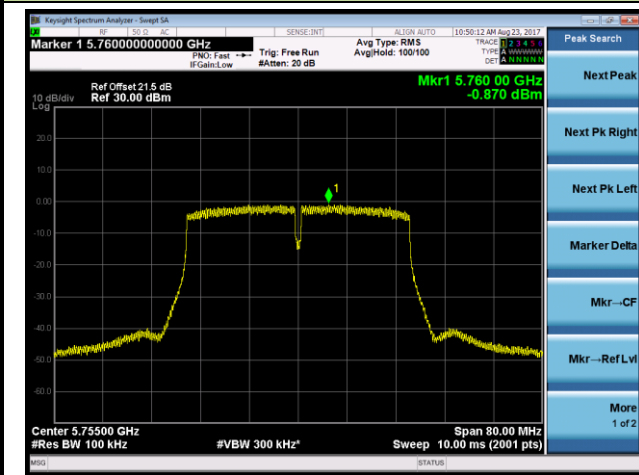

Channel 44 (5220MHz)

Channel 48 (5240MHz)

Channel 149 (5745MHz)

Channel 157 (5785MHz)

Channel 165 (5825MHz)

802.11n-HT40 Power Spectral Density - Ant 0 / Ant 0 + 1 + 2 + 3 (CDD Mode)

Channel 38 (5190MHz)

Channel 46 (5230MHz)

Channel 151 (5755MHz)

Channel 159 (5795MHz)

802.11ac-VHT20 Power Spectral Density - Ant 0 / Ant 0 + 1 + 2 + 3 (CDD Mode)

Channel 36 (5180MHz)

Channel 44 (5220MHz)

Channel 48 (5240MHz)

Channel 149 (5745MHz)

Channel 157 (5785MHz)