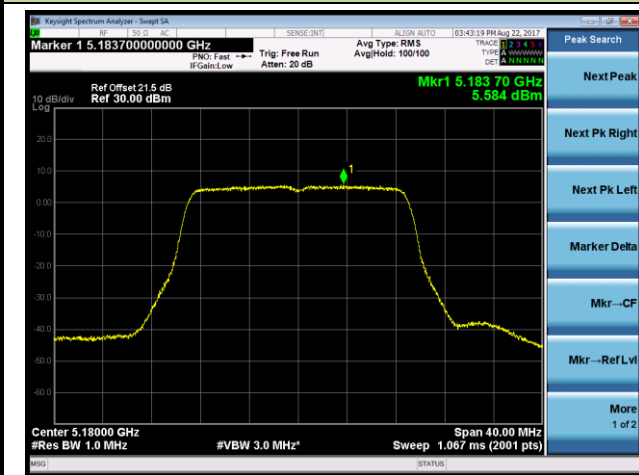

Channel 151 (5755MHz)

Channel 159 (5795MHz)

802.11ac-VHT20 Power Spectral Density - Ant 0 / Ant 0 + 1 + 2 + 3 (CDD Mode)

Channel 36 (5180MHz)

Channel 44 (5220MHz)

Channel 48 (5240MHz)

Channel 149 (5745MHz)

Channel 157 (5785MHz)

Channel 165 (5825MHz)

802.11ac-VHT40 Power Spectral Density - Ant 0 / Ant 0 + 1 + 2 + 3 (CDD Mode)
Channel 38 (5190MHz)

Channel 46 (5230MHz)

Channel 151 (5755MHz)

Channel 159 (5795MHz)

802.11ac-VHT80 Power Spectral Density - Ant 0 / Ant 0 + 1 + 2 + 3 (CDD Mode)