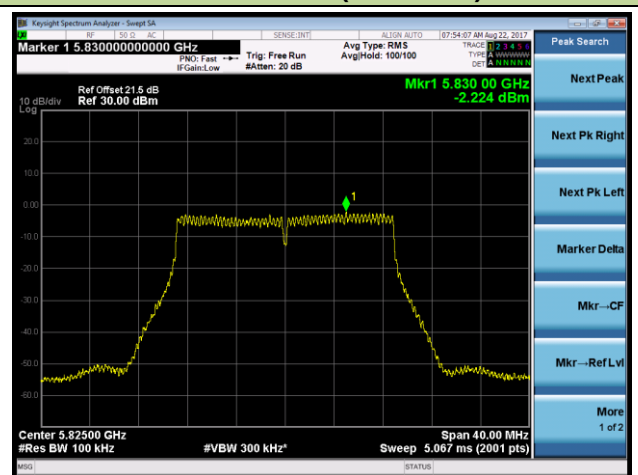

Channel 165 (5825MHz)