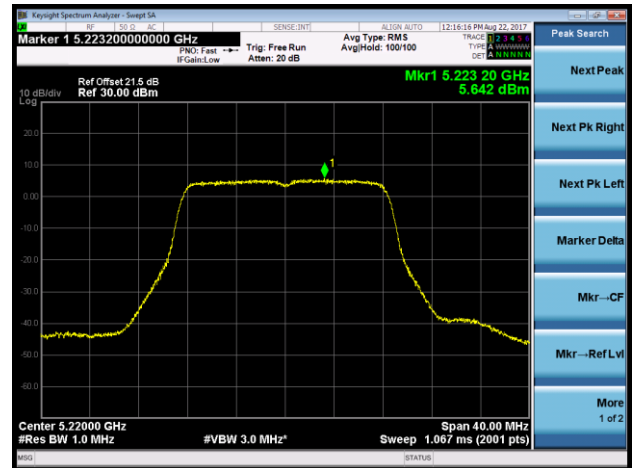

Channel 44 (5220MHz)