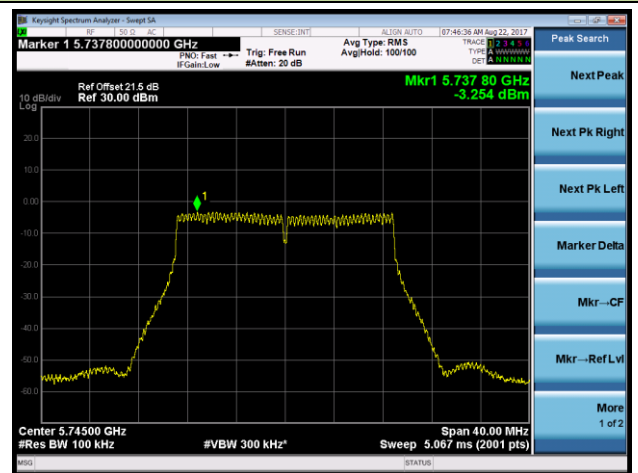

802.11n-HT40 Power Spectral Density - Ant 3 / Ant 0 + 1 + 2 + 3 (Beam-Forming Mode)

Channel 38 (5190MHz)

Channel 46 (5230MHz)

Channel 151 (5755MHz)

Channel 159 (5795MHz)

802.11ac-VHT20 Power Spectral Density - Ant 3 / Ant 0 + 1 + 2 + 3 (Beam-Forming Mode)
Channel 36 (5180MHz)

Channel 44 (5220MHz)

Channel 48 (5240MHz)

Channel 149 (5745MHz)

Channel 157 (5785MHz)

Channel 165 (5825MHz)

802.11ac-VHT40 Power Spectral Density - Ant 3 / Ant 0 + 1 + 2 + 3 (Beam-Forming Mode)

Channel 38 (5190MHz)

Channel 155 (5775MHz)

Product	ACCESS POINT	Temperature	22°C
Test Engineer	Kevin Ker	Test Date	2017/08/22
Antenna Type	Directional Antenna (AP-ANT-48)		

802.11a Power Spectral Density - Ant 0 / Ant 0 + 1 + 2 + 3 (CDD Mode)