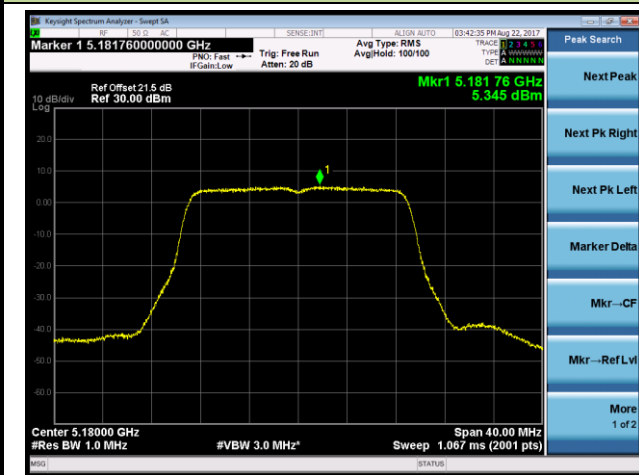

Channel 151 (5755MHz)

Channel 159 (5795MHz)

802.11ac-VHT20 Power Spectral Density - Ant 1 / Ant 0 + 1 + 2 + 3 (CDD Mode)

Channel 36 (5180MHz)

Channel 44 (5220MHz)

Channel 48 (5240MHz)

Channel 149 (5745MHz)

Channel 157 (5785MHz)

Channel 165 (5825MHz)