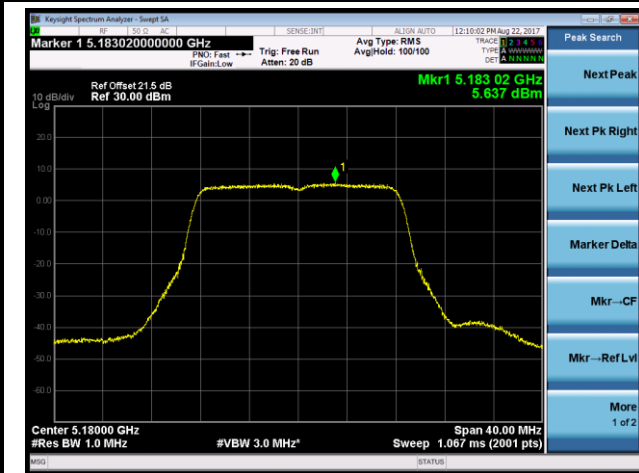

802.11a Power Spectral Density - Ant 1 / Ant 0 + 1 + 2 + 3 (CDD Mode)

Channel 36 (5180MHz)