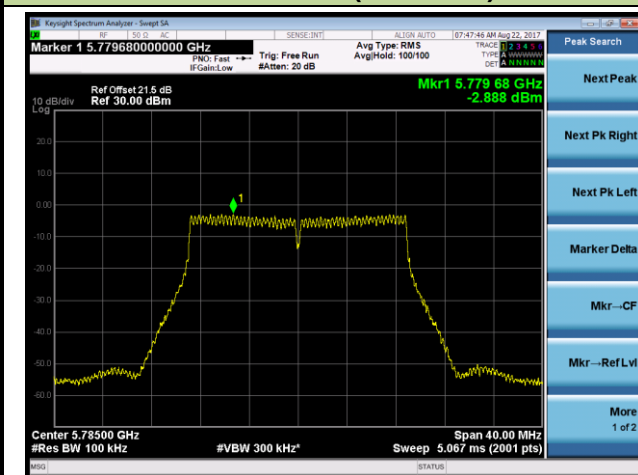

802.11n-HT40 Power Spectral Density - Ant 3 / Ant 0 + 1 + 2 + 3 (Beam-Forming Mode)

Channel 38 (5190MHz)

Channel 46 (5230MHz)

Channel 151 (5755MHz)

Channel 159 (5795MHz)

802.11ac-VHT20 Power Spectral Density - Ant 3 / Ant 0 + 1 + 2 + 3 (Beam-Forming Mode)
Channel 36 (5180MHz)

Channel 44 (5220MHz)

Channel 48 (5240MHz)

Channel 149 (5745MHz)

Channel 157 (5785MHz)

Channel 165 (5825MHz)

802.11ac-VHT40 Power Spectral Density - Ant 3 / Ant 0 + 1 + 2 + 3 (Beam-Forming Mode)

Channel 38 (5190MHz)

Channel 155 (5775MHz)

Product	ACCESS POINT	Temperature	22°C
Test Engineer	Kevin Ker	Test Date	2017/08/22
Antenna Type	Directional Antenna (AP-ANT-48)		

802.11a Power Spectral Density - Ant 0 / Ant 0 + 1 + 2 + 3 (CDD Mode)