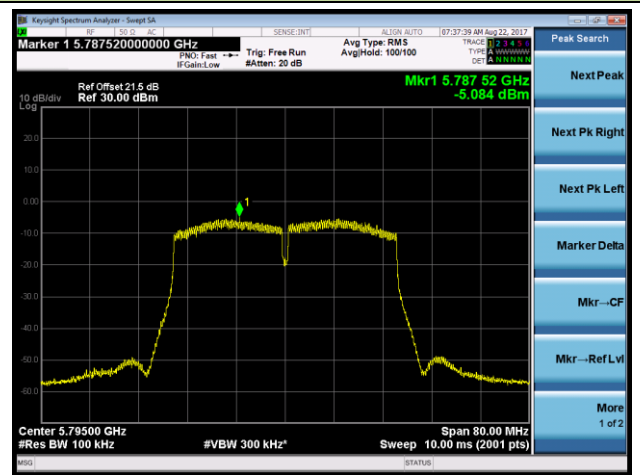

802.11n-HT40 Power Spectral Density - Ant 3 / Ant 0 + 1 + 2 + 3 (Beam-Forming Mode)

Channel 38 (5190MHz)

Channel 46 (5230MHz)

Channel 151 (5755MHz)

Channel 159 (5795MHz)

802.11ac-VHT20 Power Spectral Density - Ant 3 / Ant 0 + 1 + 2 + 3 (Beam-Forming Mode)
Channel 36 (5180MHz)

Channel 44 (5220MHz)

Channel 48 (5240MHz)

Channel 149 (5745MHz)

Channel 157 (5785MHz)

Channel 165 (5825MHz)

802.11ac-VHT40 Power Spectral Density - Ant 3 / Ant 0 + 1 + 2 + 3 (Beam-Forming Mode)

Channel 38 (5190MHz)

Channel 155 (5775MHz)

Product	ACCESS POINT	Temperature	22°C
Test Engineer	Kevin Ker	Test Date	2017/08/22
Antenna Type	Directional Antenna (AP-ANT-48)		

802.11a Power Spectral Density - Ant 0 / Ant 0 + 1 + 2 + 3 (CDD Mode)