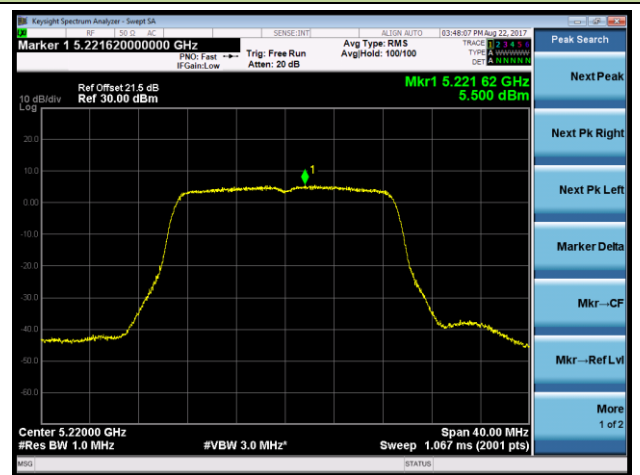

Channel 151 (5755MHz)

Channel 159 (5795MHz)

802.11ac-VHT20 Power Spectral Density - Ant 1 / Ant 0 + 1 + 2 + 3 (CDD Mode)

Channel 36 (5180MHz)

Channel 44 (5220MHz)

Channel 48 (5240MHz)

Channel 149 (5745MHz)

Channel 157 (5785MHz)

Channel 165 (5825MHz)