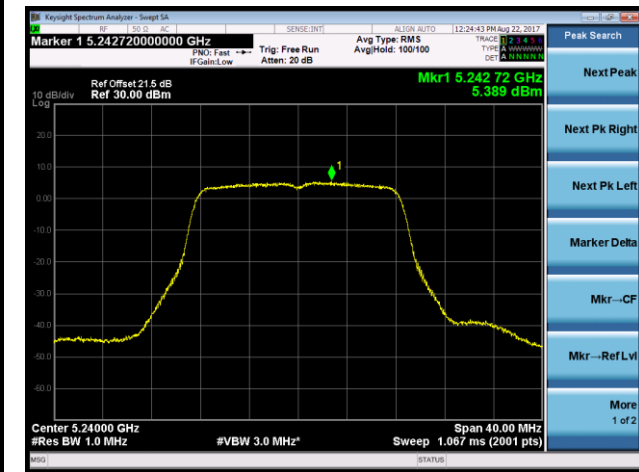

Channel 48 (5240MHz)