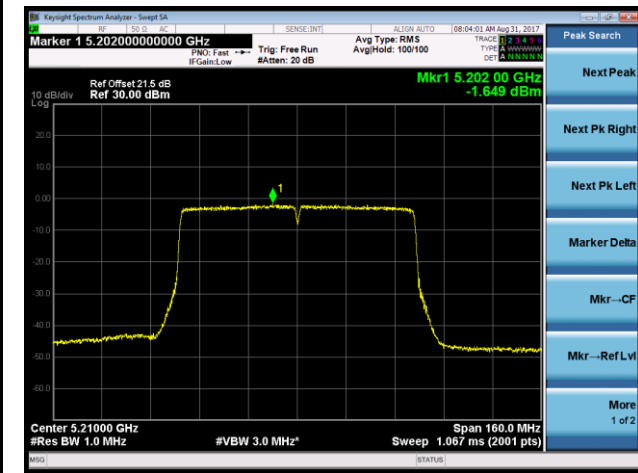

802.11ac-VHT80 Power Spectral Density - Ant 0 / Ant 0 + 1 + 2 + 3 (CDD Mode)

Channel 42 (5210MHz)