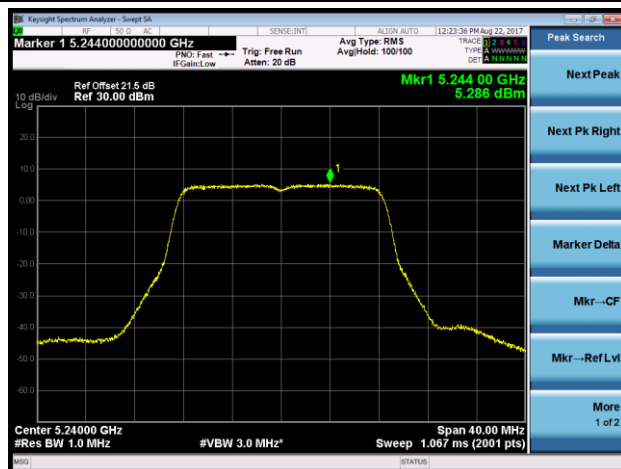

Channel 48 (5240MHz)