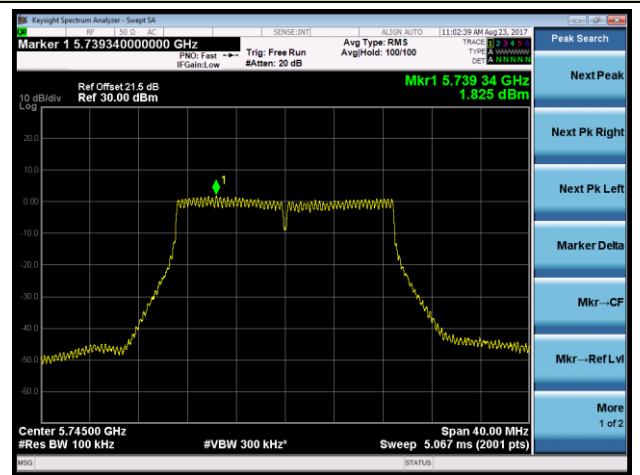

Channel 151 (5755MHz)

Channel 159 (5795MHz)

802.11ac-VHT20 Power Spectral Density - Ant 1 / Ant 0 + 1 + 2 + 3 (CDD Mode)

Channel 36 (5180MHz)

Channel 44 (5220MHz)

Channel 48 (5240MHz)

Channel 149 (5745MHz)

Channel 157 (5785MHz)

Channel 165 (5825MHz)