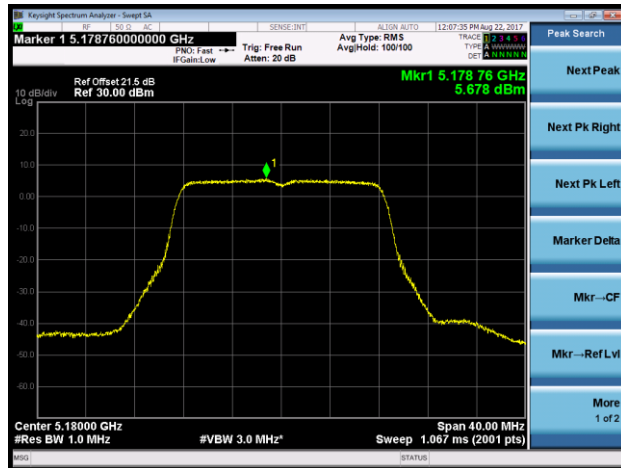

Product	ACCESS POINT	Temperature	22°C
Test Engineer	Kevin Ker	Test Date	2017/08/22
Antenna Type	Directional Antenna (AP-ANT-48)		

802.11a Power Spectral Density - Ant 0 / Ant 0 + 1 + 2 + 3 (CDD Mode)

Channel 36 (5180MHz)