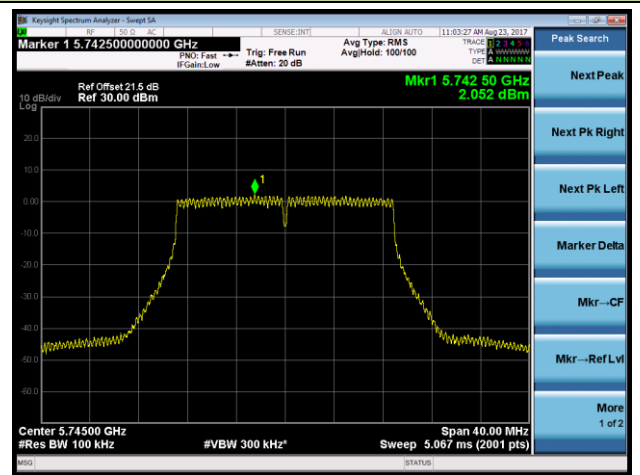

Channel 151 (5755MHz)

Channel 159 (5795MHz)

802.11ac-VHT20 Power Spectral Density - Ant 0 / Ant 0 + 1 + 2 + 3 (CDD Mode)

Channel 36 (5180MHz)

Channel 44 (5220MHz)

Channel 48 (5240MHz)

Channel 149 (5745MHz)

Channel 157 (5785MHz)