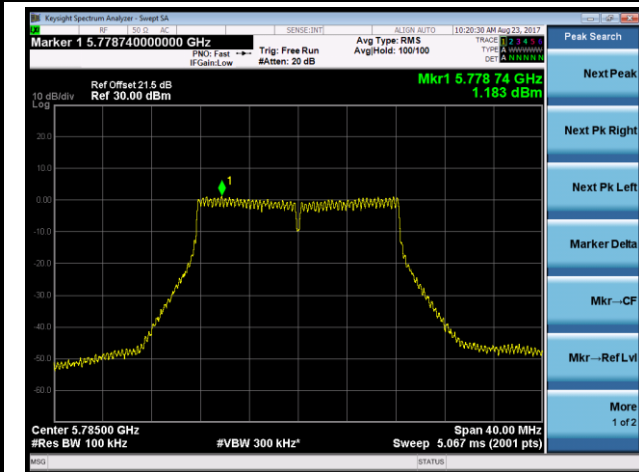

Channel 36 (5180MHz)

Channel 44 (5220MHz)

Channel 48 (5240MHz)

Channel 149 (5745MHz)

Channel 157 (5785MHz)

Channel 165 (5825MHz)

802.11n-HT20 Power Spectral Density - Ant 1 / Ant 0 + 1 + 2 + 3 (CDD Mode)

Channel 36 (5180MHz)