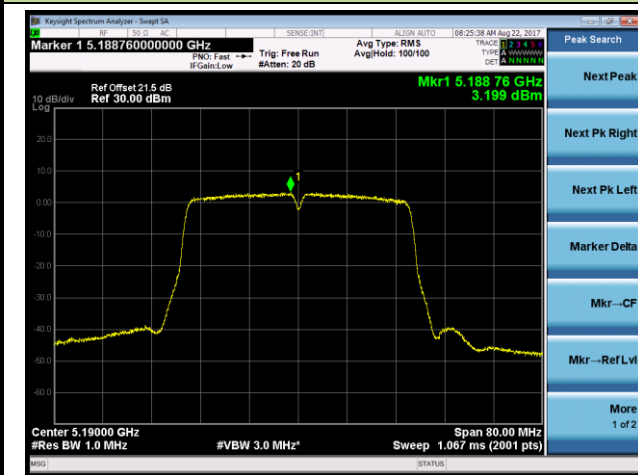

802.11n-HT40 Power Spectral Density - Ant 3 / Ant 0 + 1 + 2 + 3 (Beam-Forming Mode)

Channel 38 (5190MHz)

Channel 46 (5230MHz)

Channel 151 (5755MHz)

Channel 159 (5795MHz)

802.11ac-VHT20 Power Spectral Density - Ant 3 / Ant 0 + 1 + 2 + 3 (Beam-Forming Mode)
Channel 36 (5180MHz)

Channel 44 (5220MHz)

Channel 48 (5240MHz)

Channel 149 (5745MHz)

Channel 157 (5785MHz)

Channel 165 (5825MHz)

802.11ac-VHT40 Power Spectral Density - Ant 3 / Ant 0 + 1 + 2 + 3 (Beam-Forming Mode)

Channel 38 (5190MHz)

Channel 155 (5775MHz)

Product	ACCESS POINT	Temperature	22°C
Test Engineer	Kevin Ker	Test Date	2017/08/22
Antenna Type	Directional Antenna (AP-ANT-48)		

802.11a Power Spectral Density - Ant 0 / Ant 0 + 1 + 2 + 3 (CDD Mode)