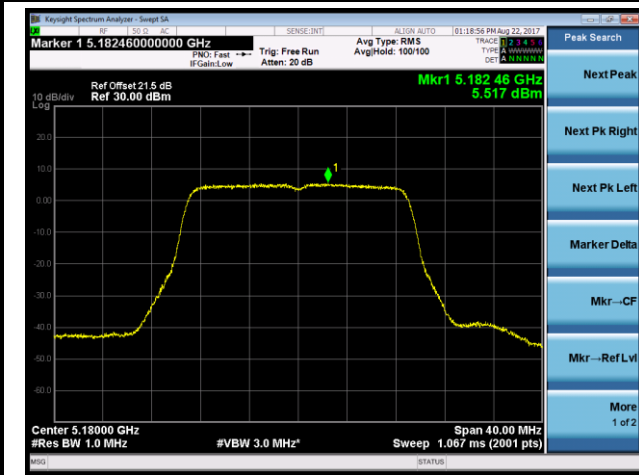

Channel 155 (5775MHz)

Product	ACCESS POINT	Temperature	22°C
Test Engineer	Kevin Ker	Test Date	2017/08/22
Antenna Type	Directional Antenna (AP-ANT-48)		

802.11a Power Spectral Density - Ant 0 / Ant 0 + 1 + 2 + 3 (CDD Mode)

Channel 36 (5180MHz)

Channel 44 (5220MHz)

Channel 48 (5240MHz)

Channel 149 (5745MHz)

Channel 157 (5785MHz)

Channel 165 (5825MHz)

802.11n-HT20 Power Spectral Density - Ant 0 / Ant 0 + 1 + 2 + 3 (CDD Mode)

Channel 36 (5180MHz)