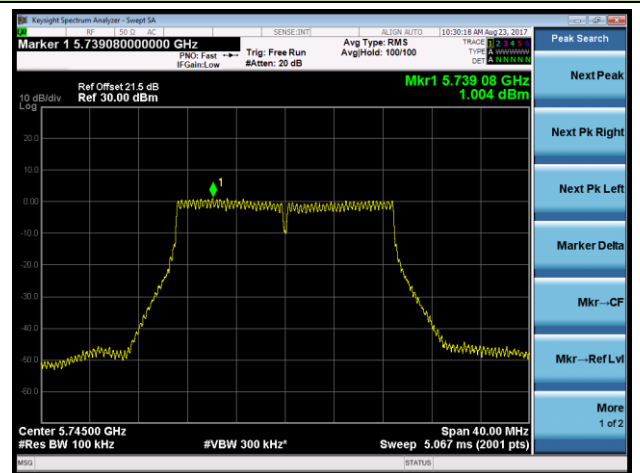

Channel 149 (5745MHz)