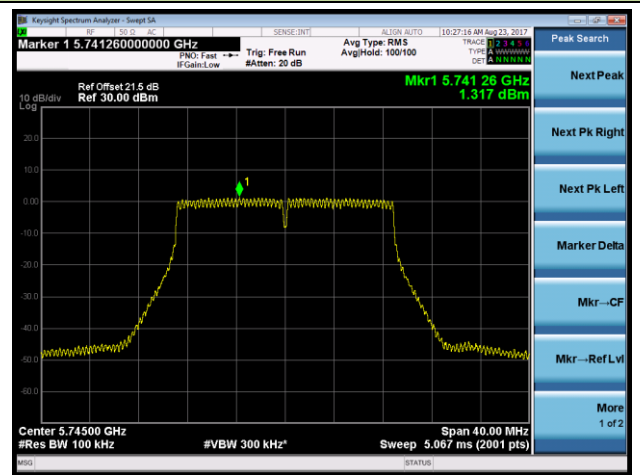

Channel 149 (5745MHz)