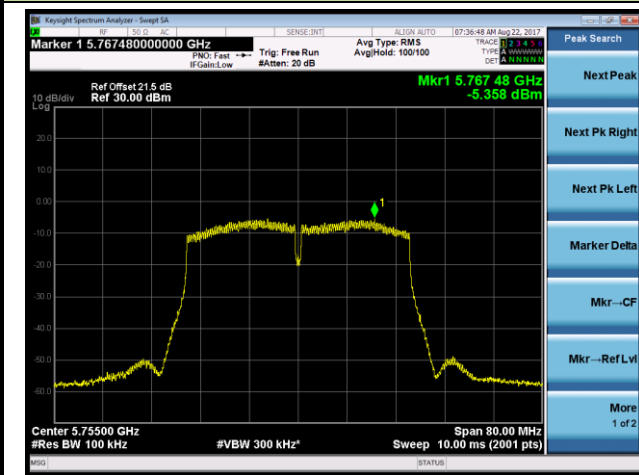

802.11n-HT40 Power Spectral Density - Ant 3 / Ant 0 + 1 + 2 + 3 (Beam-Forming Mode)

Channel 38 (5190MHz)

Channel 46 (5230MHz)

Channel 151 (5755MHz)

Channel 159 (5795MHz)

802.11ac-VHT20 Power Spectral Density - Ant 3 / Ant 0 + 1 + 2 + 3 (Beam-Forming Mode)
Channel 36 (5180MHz)

Channel 44 (5220MHz)

Channel 48 (5240MHz)

Channel 149 (5745MHz)

Channel 157 (5785MHz)

Channel 165 (5825MHz)

802.11ac-VHT40 Power Spectral Density - Ant 3 / Ant 0 + 1 + 2 + 3 (Beam-Forming Mode)

Channel 38 (5190MHz)

Channel 155 (5775MHz)

Product	ACCESS POINT	Temperature	22°C
Test Engineer	Kevin Ker	Test Date	2017/08/22
Antenna Type	Directional Antenna (AP-ANT-48)		

802.11a Power Spectral Density - Ant 0 / Ant 0 + 1 + 2 + 3 (CDD Mode)