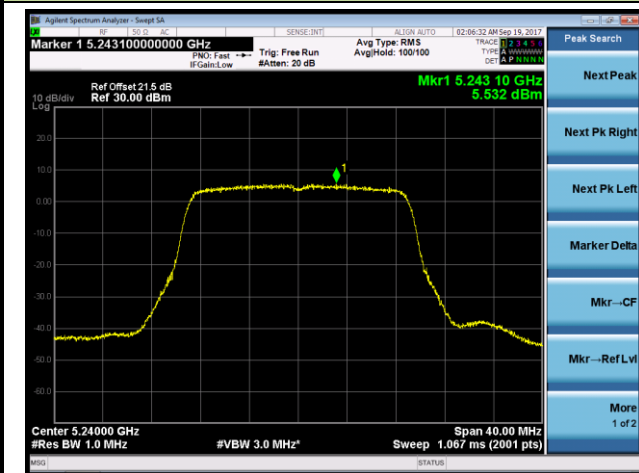

Channel 48 (5240MHz)