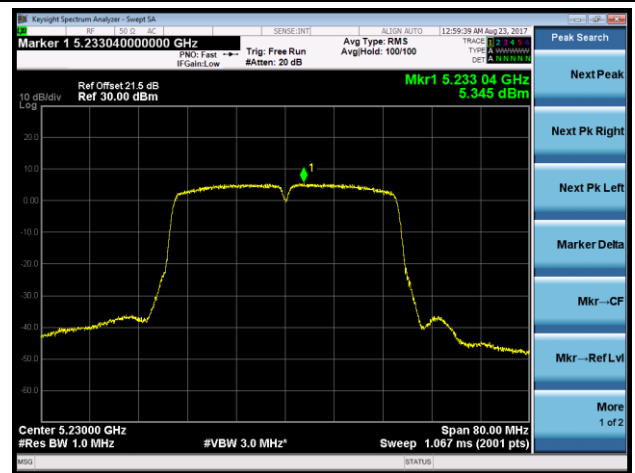

Channel 151 (5755MHz)

Channel 159 (5795MHz)

802.11ac-VHT20 Power Spectral Density - Ant 0 / Ant 0 + 1 + 2 + 3 (CDD Mode)

Channel 36 (5180MHz)

Channel 44 (5220MHz)

Channel 48 (5240MHz)

Channel 149 (5745MHz)

Channel 157 (5785MHz)

Channel 165 (5825MHz)

802.11ac-VHT40 Power Spectral Density - Ant 0 / Ant 0 + 1 + 2 + 3 (CDD Mode)
Channel 38 (5190MHz)

Channel 46 (5230MHz)

Channel 151 (5755MHz)

Channel 159 (5795MHz)

802.11ac-VHT80 Power Spectral Density - Ant 0 / Ant 0 + 1 + 2 + 3 (CDD Mode)