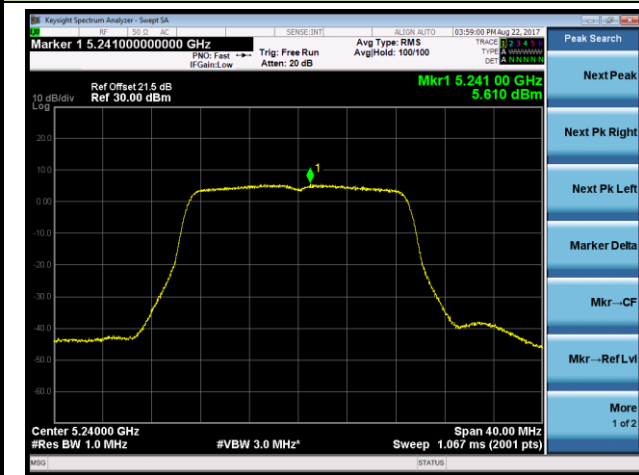

Channel 151 (5755MHz)

Channel 159 (5795MHz)

802.11ac-VHT20 Power Spectral Density - Ant 1 / Ant 0 + 1 + 2 + 3 (CDD Mode)

Channel 36 (5180MHz)

Channel 44 (5220MHz)

Channel 48 (5240MHz)

Channel 149 (5745MHz)

Channel 157 (5785MHz)

Channel 165 (5825MHz)