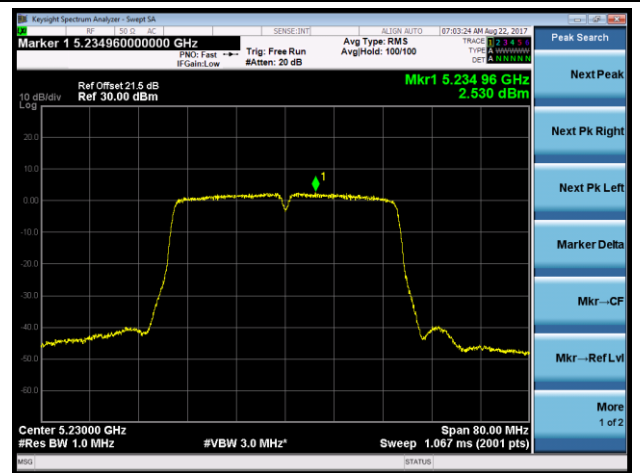

802.11n-HT40 Power Spectral Density - Ant 3 / Ant 0 + 1 + 2 + 3 (Beam-Forming Mode)

Channel 38 (5190MHz)

Channel 46 (5230MHz)

Channel 151 (5755MHz)

Channel 159 (5795MHz)

802.11ac-VHT20 Power Spectral Density - Ant 3 / Ant 0 + 1 + 2 + 3 (Beam-Forming Mode)
Channel 36 (5180MHz)

Channel 44 (5220MHz)

Channel 48 (5240MHz)

Channel 149 (5745MHz)

Channel 157 (5785MHz)

Channel 165 (5825MHz)

802.11ac-VHT40 Power Spectral Density - Ant 3 / Ant 0 + 1 + 2 + 3 (Beam-Forming Mode)

Channel 38 (5190MHz)

Channel 155 (5775MHz)

Product	ACCESS POINT	Temperature	22°C
Test Engineer	Kevin Ker	Test Date	2017/08/22
Antenna Type	Directional Antenna (AP-ANT-48)		

802.11a Power Spectral Density - Ant 0 / Ant 0 + 1 + 2 + 3 (CDD Mode)