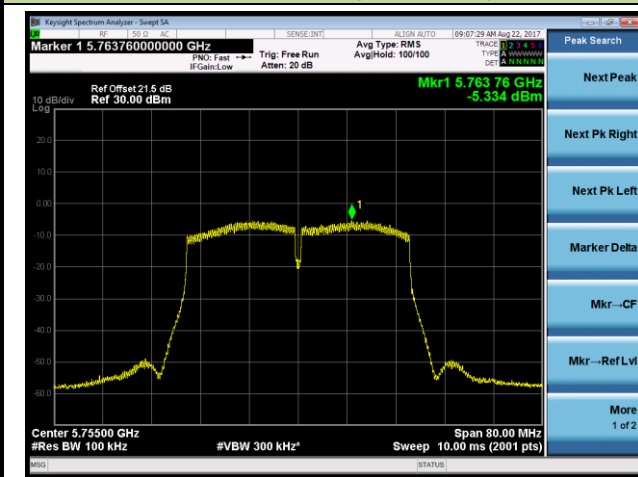

Channel 44 (5220MHz)

Channel 48 (5240MHz)

Channel 149 (5745MHz)

Channel 157 (5785MHz)

Channel 165 (5825MHz)

802.11ac-VHT40 Power Spectral Density - Ant 3 / Ant 0 + 1 + 2 + 3 (Beam-Forming Mode)

Channel 38 (5190MHz)

Channel 46 (5230MHz)

Channel 151 (5755MHz)

Channel 159 (5795MHz)

802.11ac-VHT80 Power Spectral Density - Ant 3 / Ant 0 + 1 + 2 + 3 (Beam-Forming Mode)
Channel 42 (5210MHz)

Channel 155 (5775MHz)

802.11ac-VHT80+80 Power Spectral Density - Ant 3 / Ant 2 + 3 (Ant 0 + 1 + 2 + 3) (Beam-Forming Mode)
Channel 42 (5210MHz)

Channel 155 (5775MHz)

Product	ACCESS POINT	Temperature	22°C
Test Engineer	Kevin Ker	Test Date	2017/08/22
Antenna Type	Directional Antenna (AP-ANT-48)		

802.11a Power Spectral Density - Ant 0 / Ant 0 + 1 + 2 + 3 (CDD Mode)