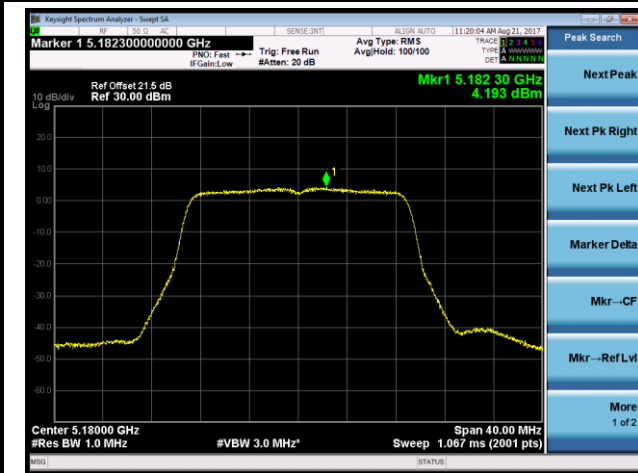

802.11n-HT40 Power Spectral Density - Ant 3 / Ant 0 + 1 + 2 + 3 (Beam-Forming Mode)

Channel 38 (5190MHz)

Channel 46 (5230MHz)

Channel 151 (5755MHz)

Channel 159 (5795MHz)

802.11ac-VHT20 Power Spectral Density - Ant 3 / Ant 0 + 1 + 2 + 3 (Beam-Forming Mode)
Channel 36 (5180MHz)

Channel 44 (5220MHz)

Channel 48 (5240MHz)

Channel 149 (5745MHz)

Channel 157 (5785MHz)

Channel 165 (5825MHz)

802.11ac-VHT40 Power Spectral Density - Ant 3 / Ant 0 + 1 + 2 + 3 (Beam-Forming Mode)

Channel 38 (5190MHz)

Channel 155 (5775MHz)

Product	ACCESS POINT	Temperature	22°C
Test Engineer	Kevin Ker	Test Date	2017/08/22
Antenna Type	Directional Antenna (AP-ANT-48)		

802.11a Power Spectral Density - Ant 0 / Ant 0 + 1 + 2 + 3 (CDD Mode)