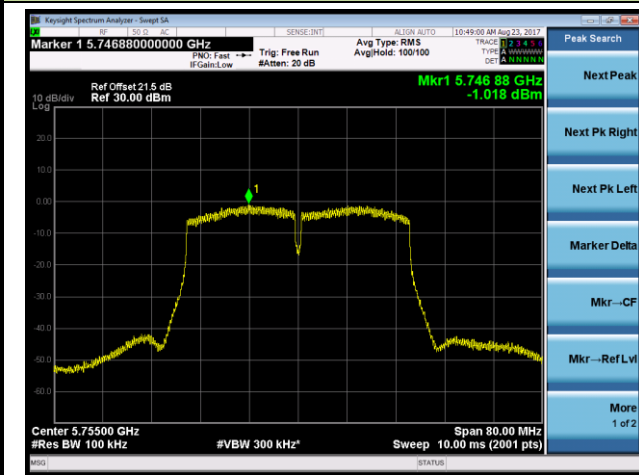

Channel 44 (5220MHz)

Channel 48 (5240MHz)

Channel 149 (5745MHz)

Channel 157 (5785MHz)

Channel 165 (5825MHz)

802.11n-HT40 Power Spectral Density - Ant 1 / Ant 0 + 1 + 2 + 3 (CDD Mode)

Channel 38 (5190MHz)

Channel 46 (5230MHz)

Channel 151 (5755MHz)

Channel 159 (5795MHz)

802.11ac-VHT20 Power Spectral Density - Ant 1 / Ant 0 + 1 + 2 + 3 (CDD Mode)

Channel 36 (5180MHz)

Channel 44 (5220MHz)

Channel 48 (5240MHz)

Channel 149 (5745MHz)

Channel 157 (5785MHz)