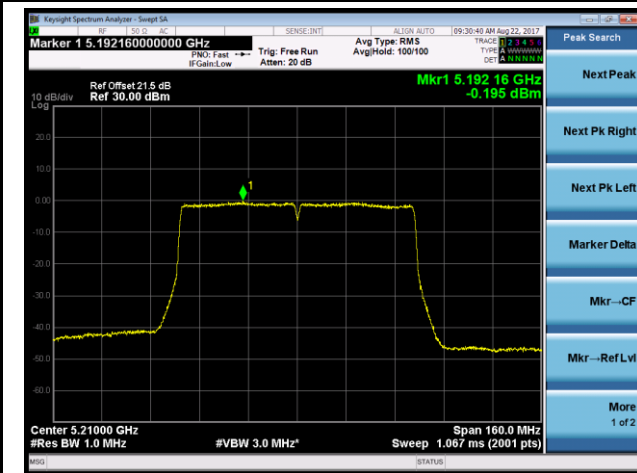

Channel 46 (5230MHz)

Channel 151 (5755MHz)

Channel 159 (5795MHz)

802.11ac-VHT80 Power Spectral Density - Ant 3 / Ant 0 + 1 + 2 + 3 (Beam-Forming Mode)
Channel 42 (5210MHz)

Channel 155 (5775MHz)

802.11ac-VHT80+80 Power Spectral Density - Ant 3 / Ant 2 + 3 (Ant 0 + 1 + 2 + 3) (Beam-Forming Mode)
Channel 42 (5210MHz)

Channel 155 (5775MHz)

Product	ACCESS POINT	Temperature	22°C
Test Engineer	Kevin Ker	Test Date	2017/08/22
Antenna Type	Directional Antenna (AP-ANT-48)		

802.11a Power Spectral Density - Ant 0 / Ant 0 + 1 + 2 + 3 (CDD Mode)