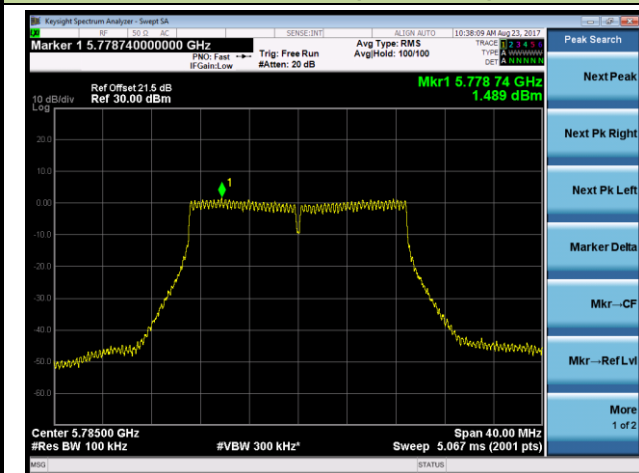

Channel 44 (5220MHz)

Channel 48 (5240MHz)

Channel 149 (5745MHz)

Channel 157 (5785MHz)

Channel 165 (5825MHz)

802.11n-HT40 Power Spectral Density - Ant 1 / Ant 0 + 1 + 2 + 3 (CDD Mode)

Channel 38 (5190MHz)

Channel 46 (5230MHz)

Channel 151 (5755MHz)

Channel 159 (5795MHz)

802.11ac-VHT20 Power Spectral Density - Ant 1 / Ant 0 + 1 + 2 + 3 (CDD Mode)

Channel 36 (5180MHz)

Channel 44 (5220MHz)

Channel 48 (5240MHz)

Channel 149 (5745MHz)

Channel 157 (5785MHz)