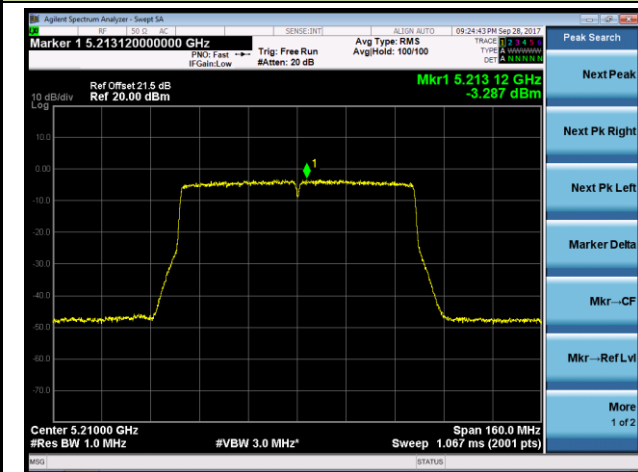

Channel 42 (5210MHz)

Channel 155 (5775MHz)

802.11ac-VHT80+80 Power Spectral Density - Ant 0 / Ant 0 + 1 (Ant 0 + 1 + 2 + 3) (CDD Mode)

Channel 42 (5210MHz)

Channel 155 (5775MHz)

802.11a Power Spectral Density - Ant 1 / Ant 0 + 1 + 2 + 3 (CDD Mode)