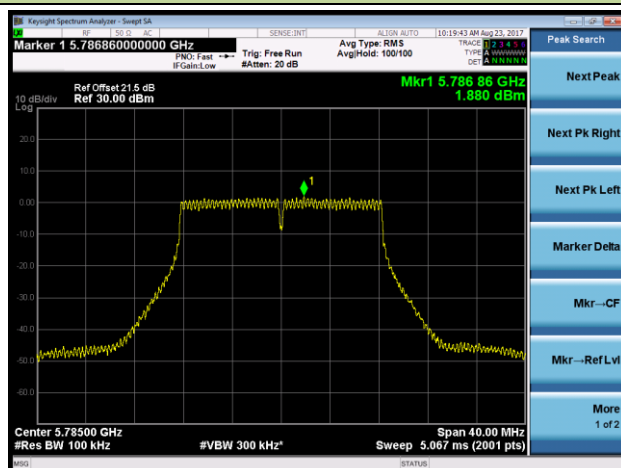

Channel 155 (5775MHz)

Product	ACCESS POINT	Temperature	22°C
Test Engineer	Kevin Ker	Test Date	2017/08/22
Antenna Type	Directional Antenna (AP-ANT-48)		

802.11a Power Spectral Density - Ant 0 / Ant 0 + 1 + 2 + 3 (CDD Mode)

Channel 36 (5180MHz)

Channel 44 (5220MHz)

Channel 48 (5240MHz)

Channel 149 (5745MHz)

Channel 157 (5785MHz)

Channel 165 (5825MHz)

802.11n-HT20 Power Spectral Density - Ant 0 / Ant 0 + 1 + 2 + 3 (CDD Mode)

Channel 36 (5180MHz)