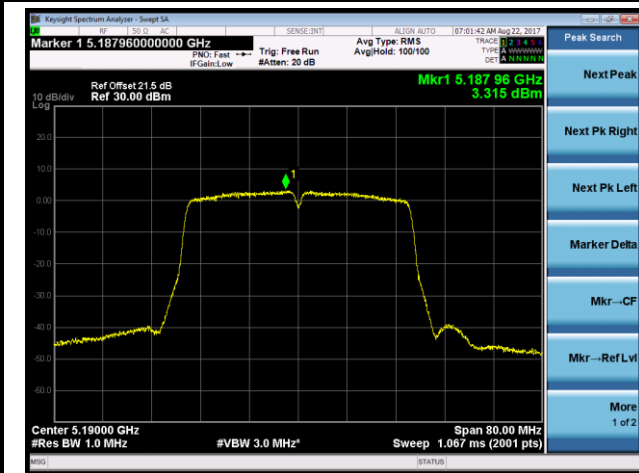

802.11n-HT40 Power Spectral Density - Ant 3 / Ant 0 + 1 + 2 + 3 (Beam-Forming Mode)

Channel 38 (5190MHz)

Channel 46 (5230MHz)

Channel 151 (5755MHz)

Channel 159 (5795MHz)

802.11ac-VHT20 Power Spectral Density - Ant 3 / Ant 0 + 1 + 2 + 3 (Beam-Forming Mode)
Channel 36 (5180MHz)

Channel 44 (5220MHz)

Channel 48 (5240MHz)

Channel 149 (5745MHz)

Channel 157 (5785MHz)

Channel 165 (5825MHz)

802.11ac-VHT40 Power Spectral Density - Ant 3 / Ant 0 + 1 + 2 + 3 (Beam-Forming Mode)

Channel 38 (5190MHz)

Channel 155 (5775MHz)

Product	ACCESS POINT	Temperature	22°C
Test Engineer	Kevin Ker	Test Date	2017/08/22
Antenna Type	Directional Antenna (AP-ANT-48)		

802.11a Power Spectral Density - Ant 0 / Ant 0 + 1 + 2 + 3 (CDD Mode)