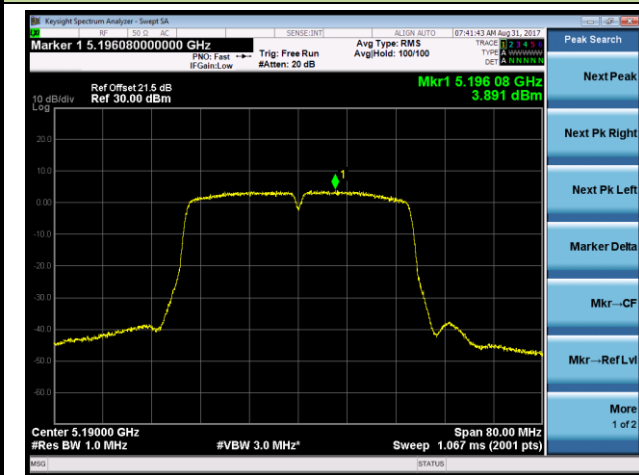

Channel 44 (5220MHz)

Channel 48 (5240MHz)

Channel 149 (5745MHz)

Channel 157 (5785MHz)

Channel 165 (5825MHz)

802.11n-HT40 Power Spectral Density - Ant 0 / Ant 0 + 1 + 2 + 3 (CDD Mode)

Channel 38 (5190MHz)

Channel 46 (5230MHz)

Channel 151 (5755MHz)

Channel 159 (5795MHz)

802.11ac-VHT20 Power Spectral Density - Ant 0 / Ant 0 + 1 + 2 + 3 (CDD Mode)

Channel 36 (5180MHz)

Channel 44 (5220MHz)

Channel 48 (5240MHz)

Channel 149 (5745MHz)

Channel 157 (5785MHz)