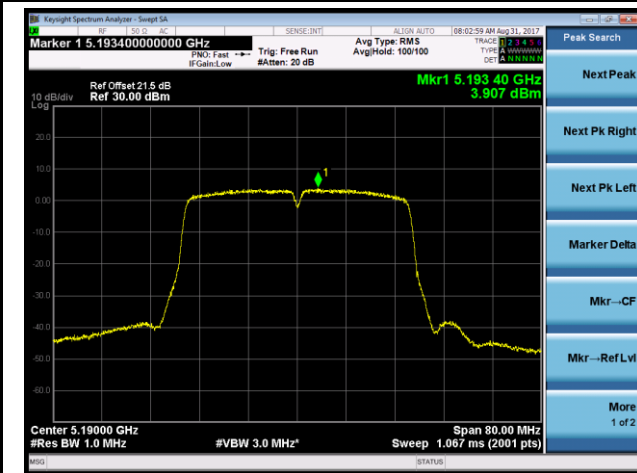

Channel 151 (5755MHz)

Channel 159 (5795MHz)

802.11ac-VHT20 Power Spectral Density - Ant 0 / Ant 0 + 1 + 2 + 3 (CDD Mode)

Channel 36 (5180MHz)

Channel 44 (5220MHz)

Channel 48 (5240MHz)

Channel 149 (5745MHz)

Channel 157 (5785MHz)

Channel 165 (5825MHz)

802.11ac-VHT40 Power Spectral Density - Ant 0 / Ant 0 + 1 + 2 + 3 (CDD Mode)
Channel 38 (5190MHz)

Channel 46 (5230MHz)

Channel 151 (5755MHz)

Channel 159 (5795MHz)

802.11ac-VHT80 Power Spectral Density - Ant 0 / Ant 0 + 1 + 2 + 3 (CDD Mode)