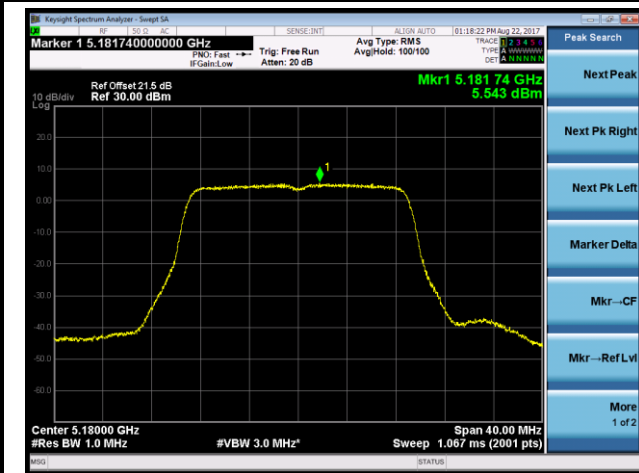

Channel 42 (5210MHz)

Channel 155 (5775MHz)

802.11ac-VHT80+80 Power Spectral Density - Ant 0 / Ant 0 + 1 (Ant 0 + 1 + 2 + 3) (CDD Mode)

Channel 42 (5210MHz)

Channel 155 (5775MHz)

802.11a Power Spectral Density - Ant 1 / Ant 0 + 1 + 2 + 3 (CDD Mode)

Channel 36 (5180MHz)

Channel 44 (5220MHz)

Channel 48 (5240MHz)

Channel 149 (5745MHz)

Channel 157 (5785MHz)

Channel 165 (5825MHz)

802.11n-HT20 Power Spectral Density - Ant 1 / Ant 0 + 1 + 2 + 3 (CDD Mode)

Channel 36 (5180MHz)