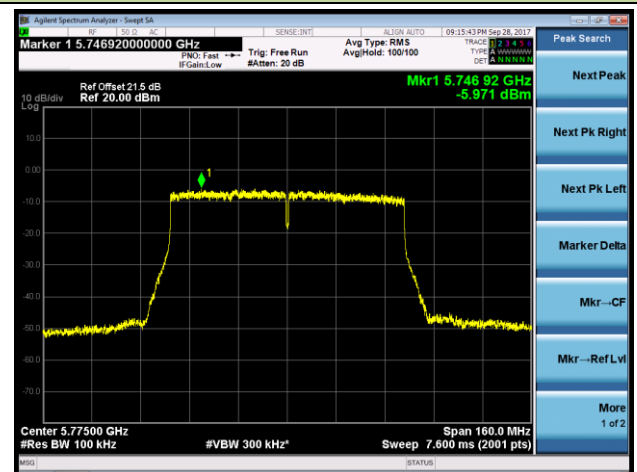

Channel 46 (5230MHz)

Channel 151 (5755MHz)

Channel 159 (5795MHz)

802.11ac-VHT80 Power Spectral Density - Ant 3 / Ant 0 + 1 + 2 + 3 (Beam-Forming Mode)
Channel 42 (5210MHz)

Channel 155 (5775MHz)

802.11ac-VHT80+80 Power Spectral Density - Ant 3 / Ant 2 + 3 (Ant 0 + 1 + 2 + 3) (Beam-Forming Mode)
Channel 42 (5210MHz)

Channel 155 (5775MHz)

Product	ACCESS POINT	Temperature	22°C
Test Engineer	Kevin Ker	Test Date	2017/08/22
Antenna Type	Directional Antenna (AP-ANT-48)		

802.11a Power Spectral Density - Ant 0 / Ant 0 + 1 + 2 + 3 (CDD Mode)