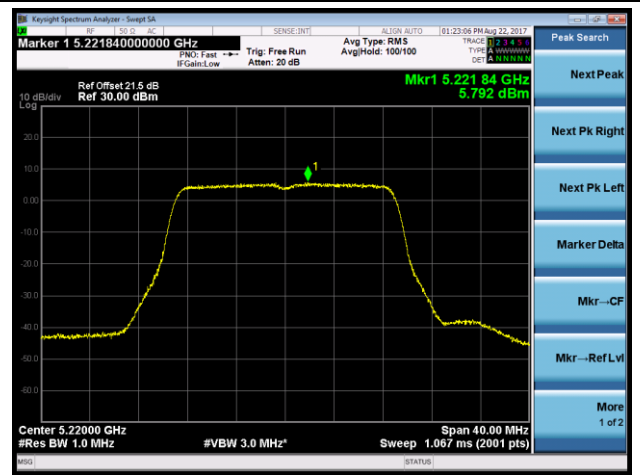

Channel 44 (5220MHz)