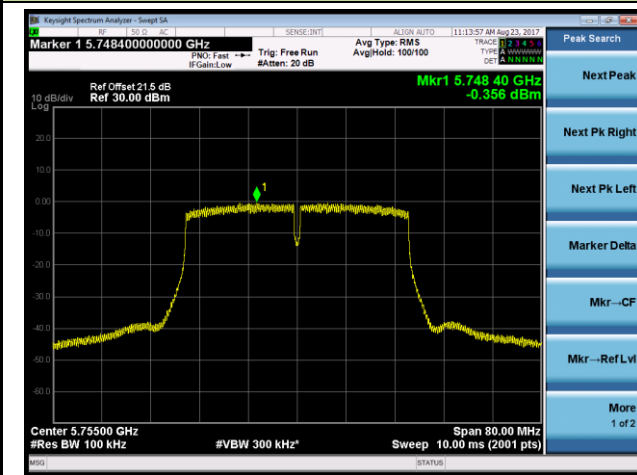

Channel 151 (5755MHz)

Channel 159 (5795MHz)

802.11ac-VHT20 Power Spectral Density - Ant 0 / Ant 0 + 1 + 2 + 3 (CDD Mode)

Channel 36 (5180MHz)

Channel 44 (5220MHz)

Channel 48 (5240MHz)

Channel 149 (5745MHz)

Channel 157 (5785MHz)

Channel 165 (5825MHz)

802.11ac-VHT40 Power Spectral Density - Ant 0 / Ant 0 + 1 + 2 + 3 (CDD Mode)
Channel 38 (5190MHz)

Channel 46 (5230MHz)

Channel 151 (5755MHz)

Channel 159 (5795MHz)

802.11ac-VHT80 Power Spectral Density - Ant 0 / Ant 0 + 1 + 2 + 3 (CDD Mode)