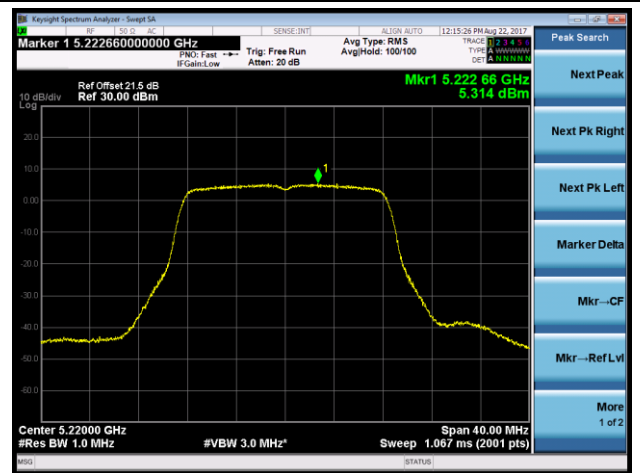

Channel 44 (5220MHz)