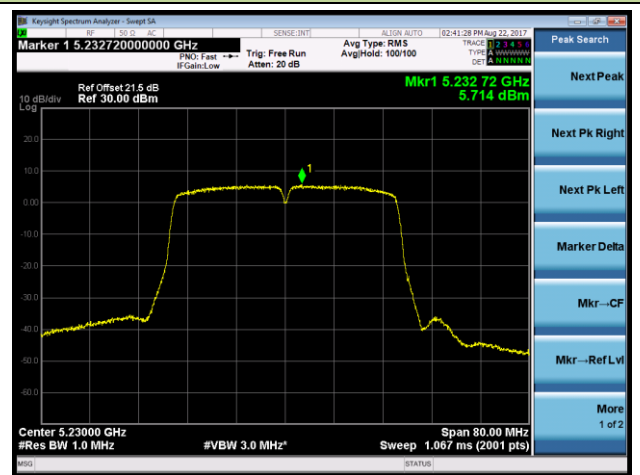

Channel 44 (5220MHz)

Channel 48 (5240MHz)

Channel 149 (5745MHz)

Channel 157 (5785MHz)

Channel 165 (5825MHz)

802.11n-HT40 Power Spectral Density - Ant 0 / Ant 0 + 1 + 2 + 3 (CDD Mode)

Channel 38 (5190MHz)

Channel 46 (5230MHz)

Channel 151 (5755MHz)

Channel 159 (5795MHz)

802.11ac-VHT20 Power Spectral Density - Ant 0 / Ant 0 + 1 + 2 + 3 (CDD Mode)

Channel 36 (5180MHz)

Channel 44 (5220MHz)

Channel 48 (5240MHz)

Channel 149 (5745MHz)

Channel 157 (5785MHz)