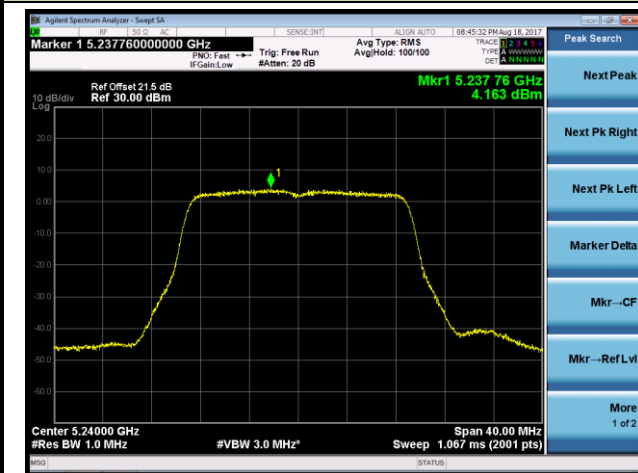

802.11n-HT40 Power Spectral Density - Ant 3 / Ant 0 + 1 + 2 + 3 (Beam-Forming Mode)

Channel 38 (5190MHz)

Channel 46 (5230MHz)

Channel 151 (5755MHz)

Channel 159 (5795MHz)

802.11ac-VHT20 Power Spectral Density - Ant 3 / Ant 0 + 1 + 2 + 3 (Beam-Forming Mode)
Channel 36 (5180MHz)

Channel 44 (5220MHz)

Channel 48 (5240MHz)

Channel 149 (5745MHz)

Channel 157 (5785MHz)

Channel 165 (5825MHz)

802.11ac-VHT40 Power Spectral Density - Ant 3 / Ant 0 + 1 + 2 + 3 (Beam-Forming Mode)

Channel 38 (5190MHz)

Channel 155 (5775MHz)

Product	ACCESS POINT	Temperature	22°C
Test Engineer	Kevin Ker	Test Date	2017/08/22
Antenna Type	Directional Antenna (AP-ANT-48)		

802.11a Power Spectral Density - Ant 0 / Ant 0 + 1 + 2 + 3 (CDD Mode)