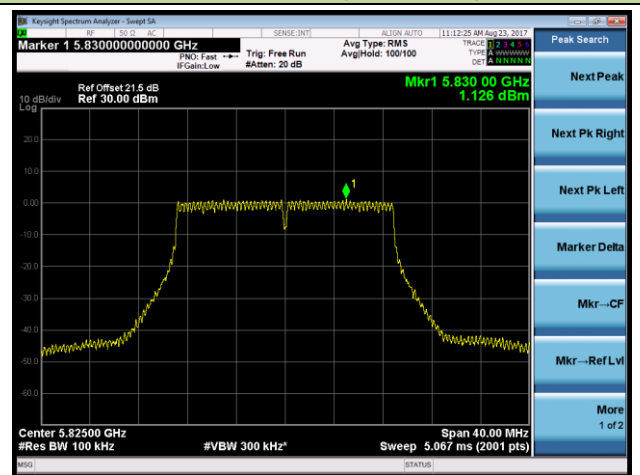

Channel 165 (5825MHz)