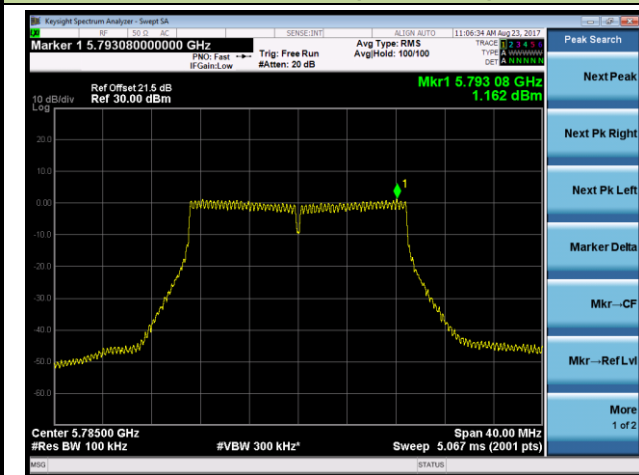

Channel 151 (5755MHz)

Channel 159 (5795MHz)

802.11ac-VHT20 Power Spectral Density - Ant 1 / Ant 0 + 1 + 2 + 3 (CDD Mode)

Channel 36 (5180MHz)

Channel 44 (5220MHz)

Channel 48 (5240MHz)

Channel 149 (5745MHz)

Channel 157 (5785MHz)

Channel 165 (5825MHz)