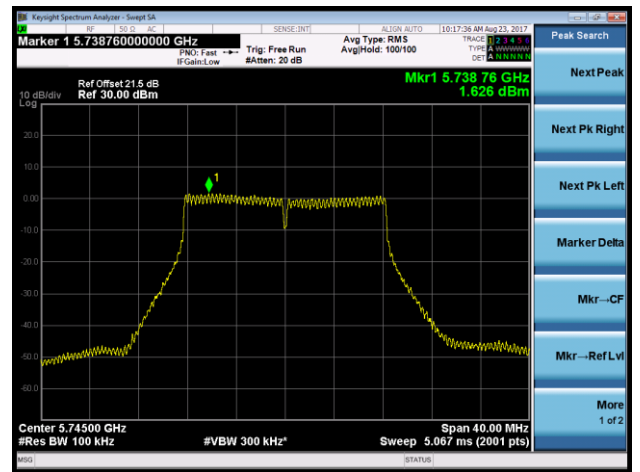

Channel 36 (5180MHz)

Channel 44 (5220MHz)

Channel 48 (5240MHz)

Channel 149 (5745MHz)

Channel 157 (5785MHz)

Channel 165 (5825MHz)

802.11n-HT20 Power Spectral Density - Ant 1 / Ant 0 + 1 + 2 + 3 (CDD Mode)

Channel 36 (5180MHz)