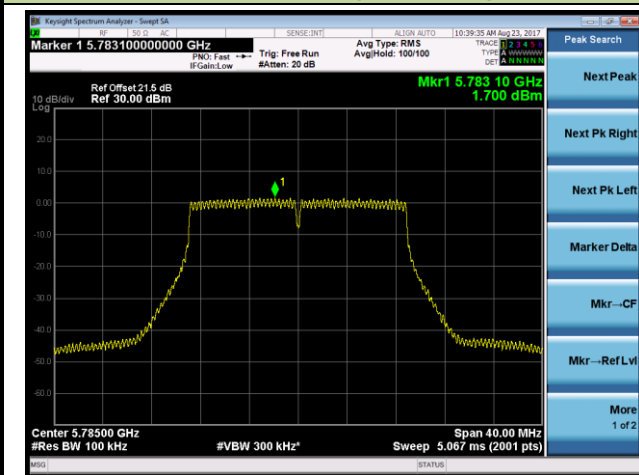

Channel 44 (5220MHz)

Channel 48 (5240MHz)

Channel 149 (5745MHz)

Channel 157 (5785MHz)

Channel 165 (5825MHz)

802.11n-HT40 Power Spectral Density - Ant 0 / Ant 0 + 1 + 2 + 3 (CDD Mode)

Channel 38 (5190MHz)

Channel 46 (5230MHz)

Channel 151 (5755MHz)

Channel 159 (5795MHz)

802.11ac-VHT20 Power Spectral Density - Ant 0 / Ant 0 + 1 + 2 + 3 (CDD Mode)

Channel 36 (5180MHz)

Channel 44 (5220MHz)

Channel 48 (5240MHz)

Channel 149 (5745MHz)

Channel 157 (5785MHz)