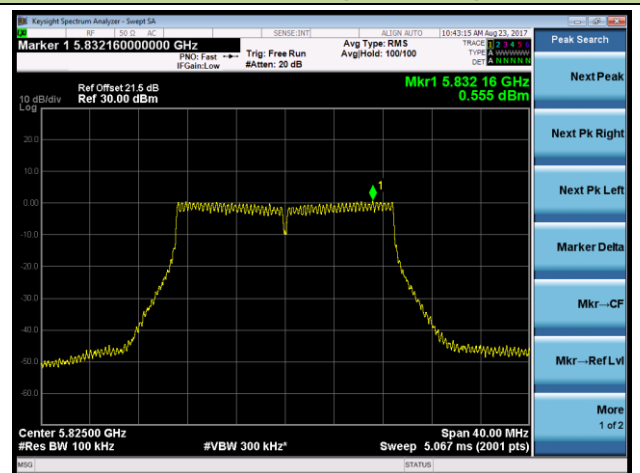

Channel 44 (5220MHz)

Channel 48 (5240MHz)

Channel 149 (5745MHz)

Channel 157 (5785MHz)

Channel 165 (5825MHz)

802.11n-HT40 Power Spectral Density - Ant 1 / Ant 0 + 1 + 2 + 3 (CDD Mode)

Channel 38 (5190MHz)

Channel 46 (5230MHz)