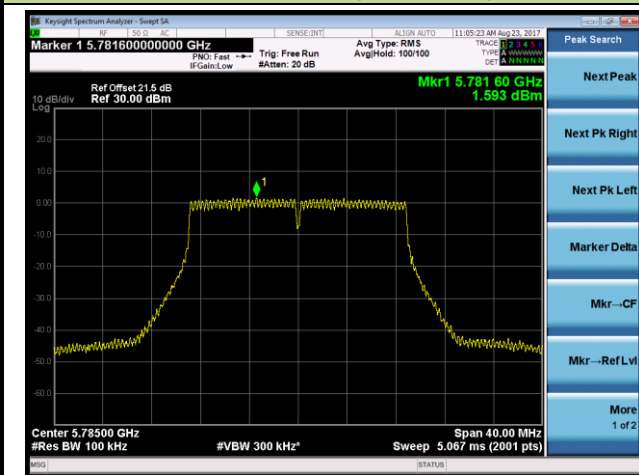

Channel 151 (5755MHz)

Channel 159 (5795MHz)

802.11ac-VHT20 Power Spectral Density - Ant 0 / Ant 0 + 1 + 2 + 3 (CDD Mode)

Channel 36 (5180MHz)

Channel 44 (5220MHz)

Channel 48 (5240MHz)

Channel 149 (5745MHz)

Channel 157 (5785MHz)

Channel 165 (5825MHz)

802.11ac-VHT40 Power Spectral Density - Ant 0 / Ant 0 + 1 + 2 + 3 (CDD Mode)
Channel 38 (5190MHz)

Channel 46 (5230MHz)

Channel 151 (5755MHz)

Channel 159 (5795MHz)

802.11ac-VHT80 Power Spectral Density - Ant 0 / Ant 0 + 1 + 2 + 3 (CDD Mode)