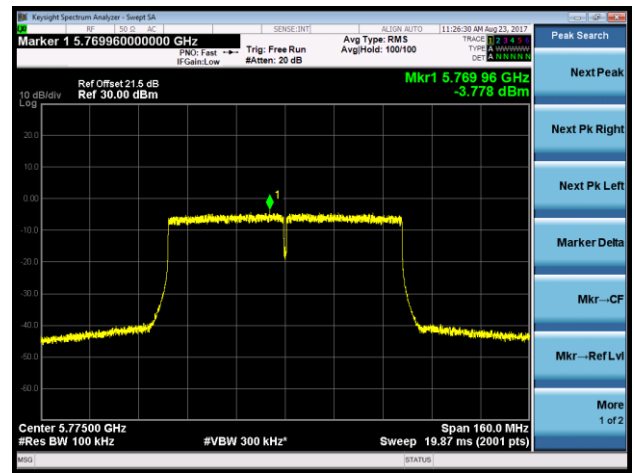

Channel 165 (5825MHz)

802.11ac-VHT40 Power Spectral Density - Ant 0 / Ant 0 + 1 + 2 + 3 (CDD Mode)
Channel 38 (5190MHz)

Channel 46 (5230MHz)

Channel 151 (5755MHz)

Channel 159 (5795MHz)

802.11ac-VHT80 Power Spectral Density - Ant 0 / Ant 0 + 1 + 2 + 3 (CDD Mode)

Channel 42 (5210MHz)

Channel 155 (5775MHz)

802.11ac-VHT80+80 Power Spectral Density - Ant 0 / Ant 0 + 1 (Ant 0 + 1 + 2 + 3) (CDD Mode)

Channel 42 (5210MHz)

Channel 155 (5775MHz)

802.11a Power Spectral Density - Ant 1 / Ant 0 + 1 + 2 + 3 (CDD Mode)