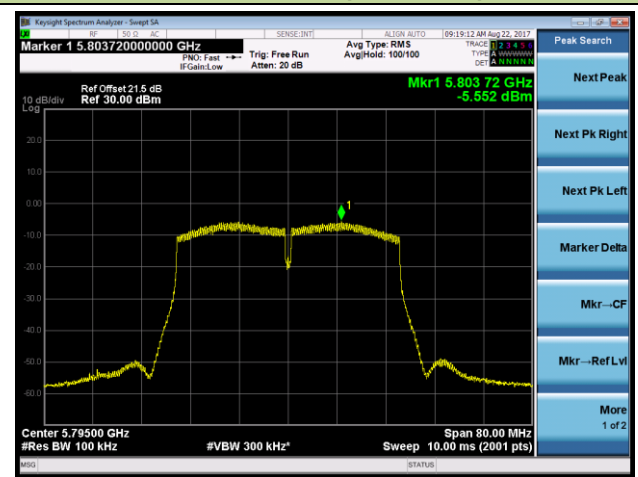

Channel 44 (5220MHz)

Channel 48 (5240MHz)

Channel 149 (5745MHz)

Channel 157 (5785MHz)

Channel 165 (5825MHz)

802.11ac-VHT40 Power Spectral Density - Ant 3 / Ant 0 + 1 + 2 + 3 (Beam-Forming Mode)

Channel 38 (5190MHz)

Channel 46 (5230MHz)

Channel 151 (5755MHz)

Channel 159 (5795MHz)

802.11ac-VHT80 Power Spectral Density - Ant 3 / Ant 0 + 1 + 2 + 3 (Beam-Forming Mode)
Channel 42 (5210MHz)

Channel 155 (5775MHz)

802.11ac-VHT80+80 Power Spectral Density - Ant 3 / Ant 2 + 3 (Ant 0 + 1 + 2 + 3) (Beam-Forming Mode)
Channel 42 (5210MHz)

Channel 155 (5775MHz)

Product	ACCESS POINT	Temperature	22°C
Test Engineer	Kevin Ker	Test Date	2017/08/22
Antenna Type	Directional Antenna (AP-ANT-48)		

802.11a Power Spectral Density - Ant 0 / Ant 0 + 1 + 2 + 3 (CDD Mode)