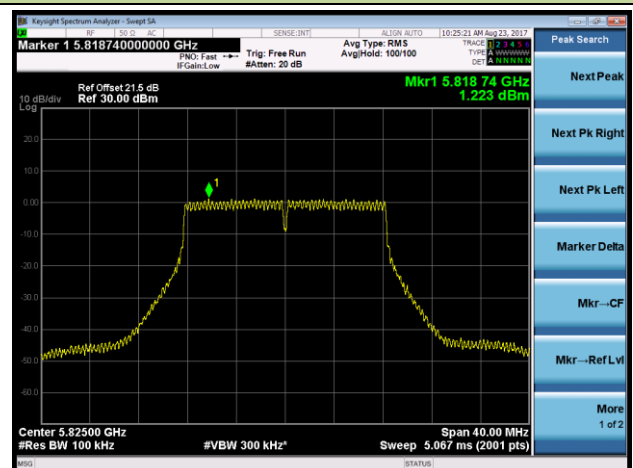

Channel 155 (5775MHz)

Product	ACCESS POINT	Temperature	22°C
Test Engineer	Kevin Ker	Test Date	2017/08/22
Antenna Type	Directional Antenna (AP-ANT-48)		

802.11a Power Spectral Density - Ant 0 / Ant 0 + 1 + 2 + 3 (CDD Mode)

Channel 36 (5180MHz)

Channel 44 (5220MHz)

Channel 48 (5240MHz)

Channel 149 (5745MHz)

Channel 157 (5785MHz)

Channel 165 (5825MHz)

802.11n-HT20 Power Spectral Density - Ant 0 / Ant 0 + 1 + 2 + 3 (CDD Mode)

Channel 36 (5180MHz)