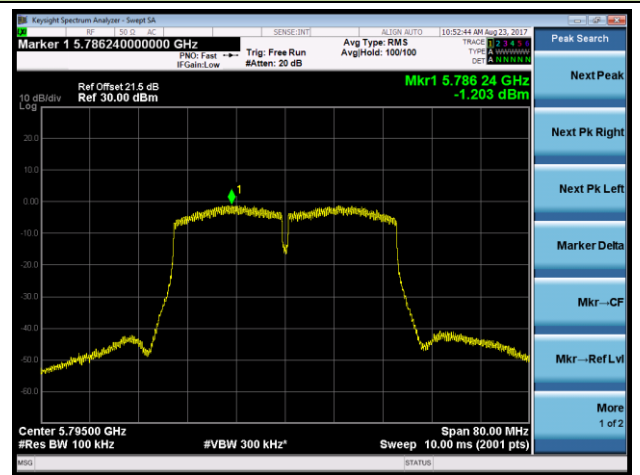

Channel 159 (5795MHz)