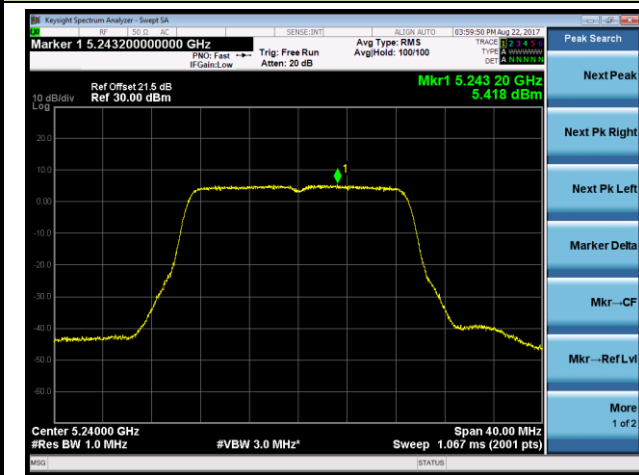

Channel 151 (5755MHz)

Channel 159 (5795MHz)

802.11ac-VHT20 Power Spectral Density - Ant 0 / Ant 0 + 1 + 2 + 3 (CDD Mode)

Channel 36 (5180MHz)

Channel 44 (5220MHz)

Channel 48 (5240MHz)

Channel 149 (5745MHz)

Channel 157 (5785MHz)

Channel 165 (5825MHz)

802.11ac-VHT40 Power Spectral Density - Ant 0 / Ant 0 + 1 + 2 + 3 (CDD Mode)
Channel 38 (5190MHz)

Channel 46 (5230MHz)

Channel 151 (5755MHz)

Channel 159 (5795MHz)

802.11ac-VHT80 Power Spectral Density - Ant 0 / Ant 0 + 1 + 2 + 3 (CDD Mode)