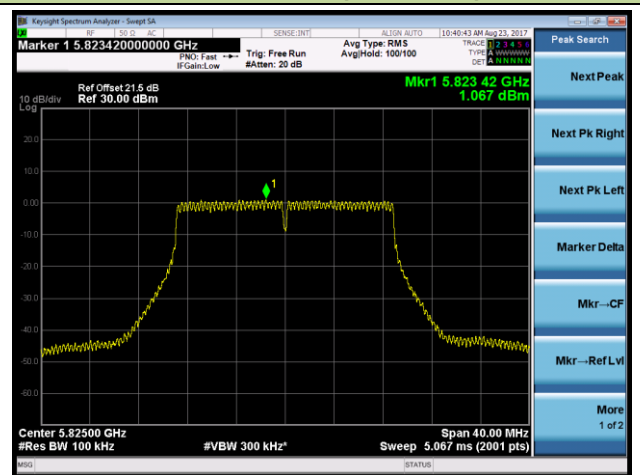

Channel 44 (5220MHz)

Channel 48 (5240MHz)

Channel 149 (5745MHz)

Channel 157 (5785MHz)

Channel 165 (5825MHz)

802.11n-HT40 Power Spectral Density - Ant 0 / Ant 0 + 1 + 2 + 3 (CDD Mode)

Channel 38 (5190MHz)

Channel 46 (5230MHz)