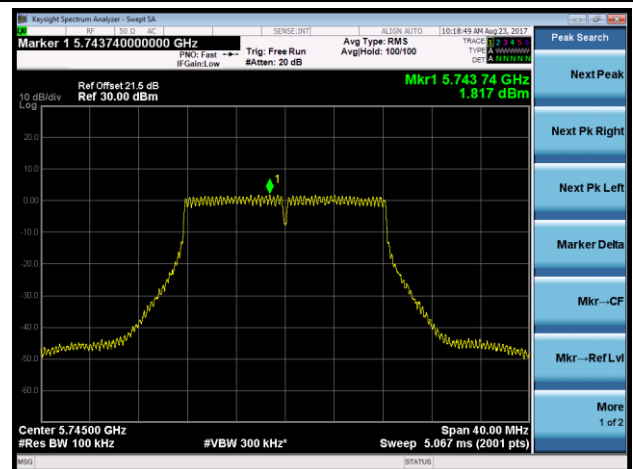

Channel 155 (5775MHz)

Product	ACCESS POINT	Temperature	22°C
Test Engineer	Kevin Ker	Test Date	2017/08/22
Antenna Type	Directional Antenna (AP-ANT-48)		

802.11a Power Spectral Density - Ant 0 / Ant 0 + 1 + 2 + 3 (CDD Mode)

Channel 36 (5180MHz)

Channel 44 (5220MHz)

Channel 48 (5240MHz)

Channel 149 (5745MHz)

Channel 157 (5785MHz)

Channel 165 (5825MHz)

802.11n-HT20 Power Spectral Density - Ant 0 / Ant 0 + 1 + 2 + 3 (CDD Mode)

Channel 36 (5180MHz)