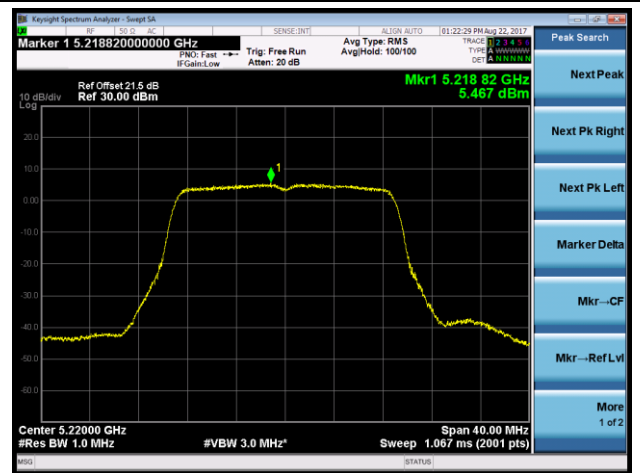

Channel 44 (5220MHz)