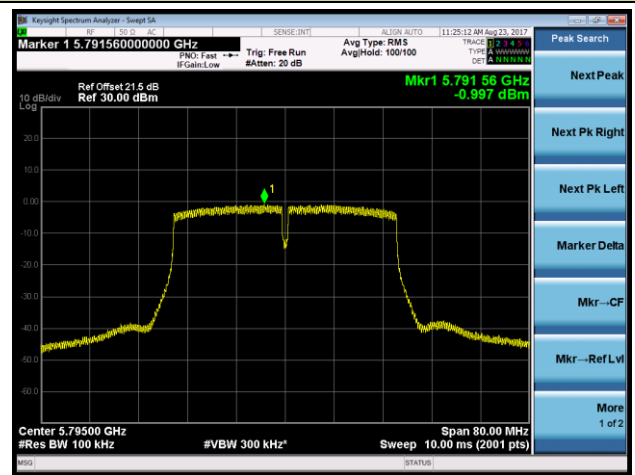

Channel 151 (5755MHz)

Channel 159 (5795MHz)

802.11ac-VHT20 Power Spectral Density - Ant 0 / Ant 0 + 1 + 2 + 3 (CDD Mode)

Channel 36 (5180MHz)

Channel 44 (5220MHz)

Channel 48 (5240MHz)

Channel 149 (5745MHz)

Channel 157 (5785MHz)

Channel 165 (5825MHz)

802.11ac-VHT40 Power Spectral Density - Ant 0 / Ant 0 + 1 + 2 + 3 (CDD Mode)
Channel 38 (5190MHz)

Channel 46 (5230MHz)

Channel 151 (5755MHz)

Channel 159 (5795MHz)

802.11ac-VHT80 Power Spectral Density - Ant 0 / Ant 0 + 1 + 2 + 3 (CDD Mode)