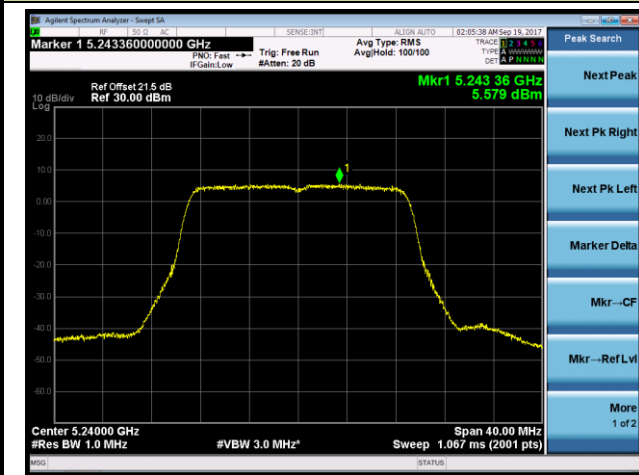

Channel 48 (5240MHz)