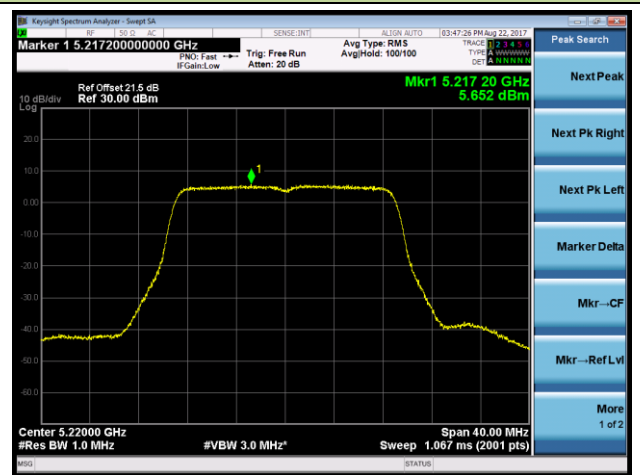

Channel 151 (5755MHz)

Channel 159 (5795MHz)

802.11ac-VHT20 Power Spectral Density - Ant 0 / Ant 0 + 1 + 2 + 3 (CDD Mode)

Channel 36 (5180MHz)

Channel 44 (5220MHz)

Channel 48 (5240MHz)

Channel 149 (5745MHz)

Channel 157 (5785MHz)