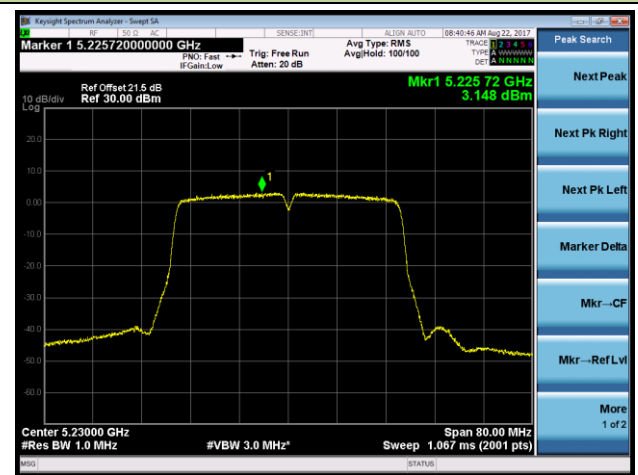

Channel 46 (5230MHz)