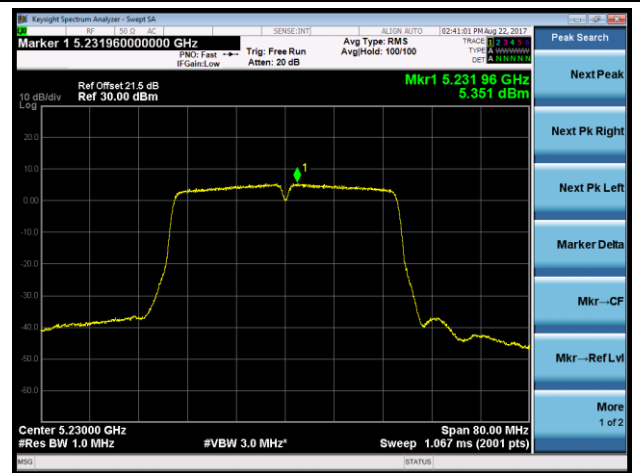

Channel 44 (5220MHz)

Channel 48 (5240MHz)

Channel 149 (5745MHz)

Channel 157 (5785MHz)

Channel 165 (5825MHz)

802.11n-HT40 Power Spectral Density - Ant 1 / Ant 0 + 1 + 2 + 3 (CDD Mode)

Channel 38 (5190MHz)

Channel 46 (5230MHz)

Channel 151 (5755MHz)

Channel 159 (5795MHz)

802.11ac-VHT20 Power Spectral Density - Ant 1 / Ant 0 + 1 + 2 + 3 (CDD Mode)

Channel 36 (5180MHz)

Channel 44 (5220MHz)

Channel 48 (5240MHz)

Channel 149 (5745MHz)

Channel 157 (5785MHz)