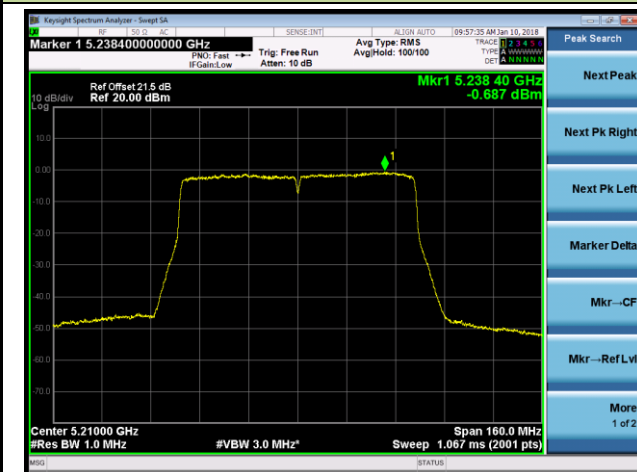

Channel 46 (5230MHz)

Channel 151 (5755MHz)

Channel 159 (5795MHz)

802.11ac-VHT80 Power Spectral Density - Ant 3 / Ant 0 + 1 + 2 + 3 (Beam-Forming Mode)
Channel 42 (5210MHz)

Channel 155 (5775MHz)

802.11ac-VHT80+80 Power Spectral Density - Ant 3 / Ant 2 + 3 (Ant 0 + 1 + 2 + 3) (Beam-Forming Mode)
Channel 42 (5210MHz)

Channel 155 (5775MHz)

Product	ACCESS POINT	Temperature	22°C
Test Engineer	Kevin Ker	Test Date	2017/08/22
Antenna Type	Directional Antenna (AP-ANT-48)		

802.11a Power Spectral Density - Ant 0 / Ant 0 + 1 + 2 + 3 (CDD Mode)