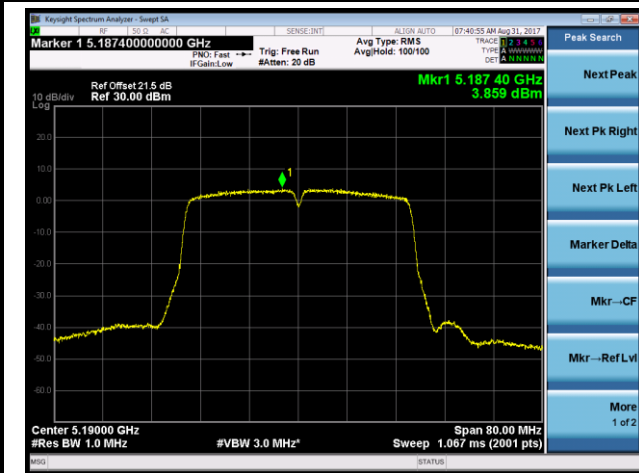

Channel 44 (5220MHz)

Channel 48 (5240MHz)

Channel 149 (5745MHz)

Channel 157 (5785MHz)

Channel 165 (5825MHz)

802.11n-HT40 Power Spectral Density - Ant 1 / Ant 0 + 1 + 2 + 3 (CDD Mode)

Channel 38 (5190MHz)

Channel 46 (5230MHz)

Channel 151 (5755MHz)

Channel 159 (5795MHz)

802.11ac-VHT20 Power Spectral Density - Ant 1 / Ant 0 + 1 + 2 + 3 (CDD Mode)

Channel 36 (5180MHz)

Channel 44 (5220MHz)

Channel 48 (5240MHz)

Channel 149 (5745MHz)

Channel 157 (5785MHz)