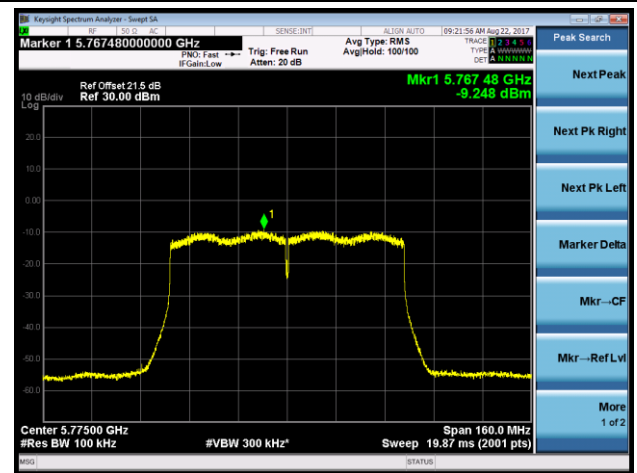

Channel 46 (5230MHz)

Channel 151 (5755MHz)

Channel 159 (5795MHz)

802.11ac-VHT80 Power Spectral Density - Ant 3 / Ant 0 + 1 + 2 + 3 (Beam-Forming Mode)
Channel 42 (5210MHz)

Channel 155 (5775MHz)

802.11ac-VHT80+80 Power Spectral Density - Ant 3 / Ant 2 + 3 (Ant 0 + 1 + 2 + 3) (Beam-Forming Mode)
Channel 42 (5210MHz)

Channel 155 (5775MHz)

Product	ACCESS POINT	Temperature	22°C
Test Engineer	Kevin Ker	Test Date	2017/08/22
Antenna Type	Directional Antenna (AP-ANT-48)		

802.11a Power Spectral Density - Ant 0 / Ant 0 + 1 + 2 + 3 (CDD Mode)