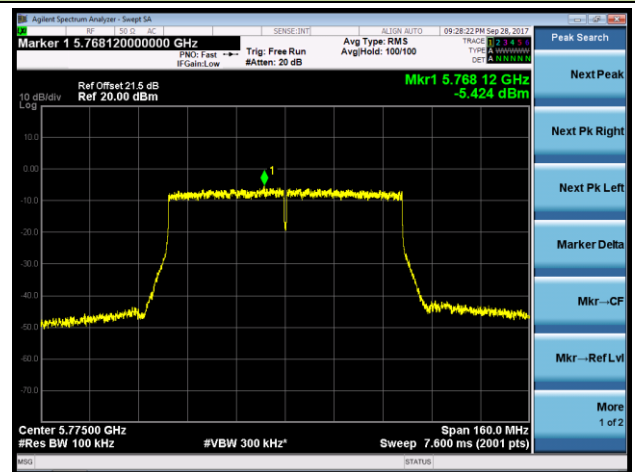

Channel 42 (5210MHz)

Channel 155 (5775MHz)

802.11ac-VHT80+80 Power Spectral Density - Ant 0 / Ant 0 + 1 (Ant 0 + 1 + 2 + 3) (CDD Mode)

Channel 42 (5210MHz)

Channel 155 (5775MHz)

802.11a Power Spectral Density - Ant 1 / Ant 0 + 1 + 2 + 3 (CDD Mode)