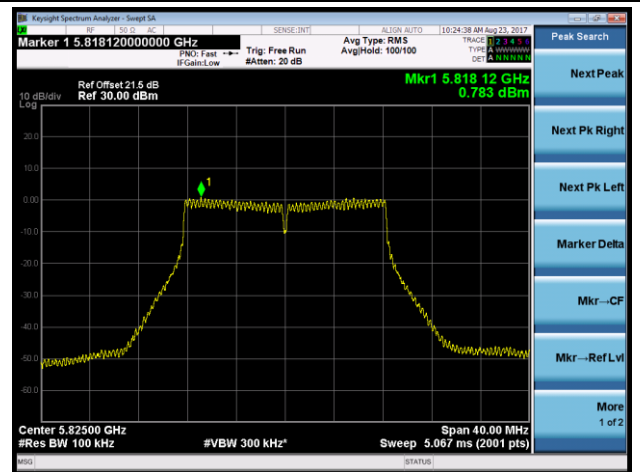

Channel 36 (5180MHz)

Channel 44 (5220MHz)

Channel 48 (5240MHz)

Channel 149 (5745MHz)

Channel 157 (5785MHz)

Channel 165 (5825MHz)

802.11n-HT20 Power Spectral Density - Ant 1 / Ant 0 + 1 + 2 + 3 (CDD Mode)

Channel 36 (5180MHz)