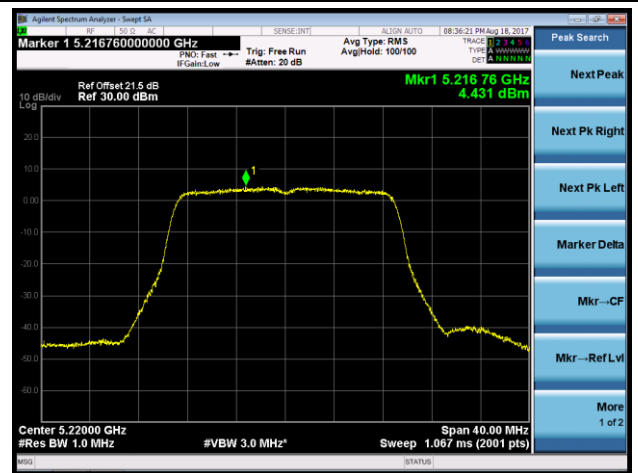

802.11n-HT40 Power Spectral Density - Ant 3 / Ant 0 + 1 + 2 + 3 (Beam-Forming Mode)

Channel 38 (5190MHz)

Channel 46 (5230MHz)

Channel 151 (5755MHz)

Channel 159 (5795MHz)

802.11ac-VHT20 Power Spectral Density - Ant 3 / Ant 0 + 1 + 2 + 3 (Beam-Forming Mode)
Channel 36 (5180MHz)

Channel 44 (5220MHz)

Channel 48 (5240MHz)

Channel 149 (5745MHz)

Channel 157 (5785MHz)

Channel 165 (5825MHz)

802.11ac-VHT40 Power Spectral Density - Ant 3 / Ant 0 + 1 + 2 + 3 (Beam-Forming Mode)

Channel 38 (5190MHz)

Channel 155 (5775MHz)

Product	ACCESS POINT	Temperature	22°C
Test Engineer	Kevin Ker	Test Date	2017/08/22
Antenna Type	Directional Antenna (AP-ANT-48)		

802.11a Power Spectral Density - Ant 0 / Ant 0 + 1 + 2 + 3 (CDD Mode)