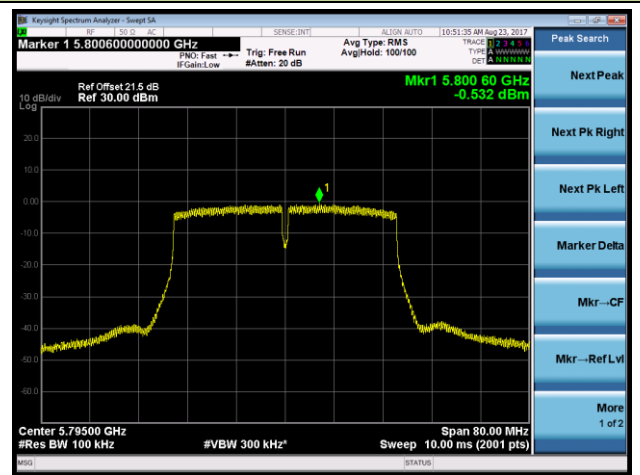

Channel 159 (5795MHz)