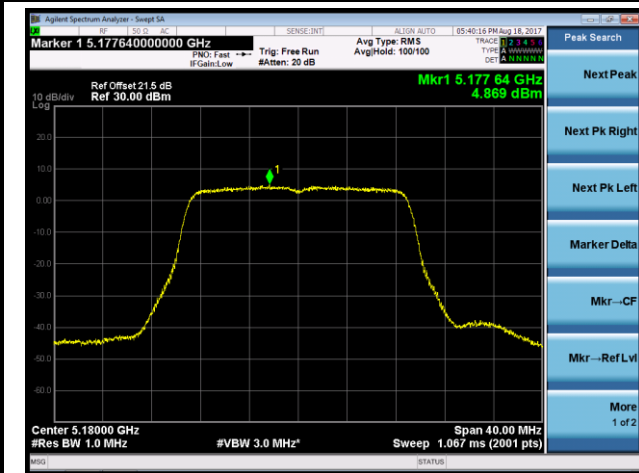

802.11n-HT20 Power Spectral Density - Ant 1 / Ant 0 + 1 + 2 + 3 (Beam-Forming Mode)

Channel 36 (5180MHz)