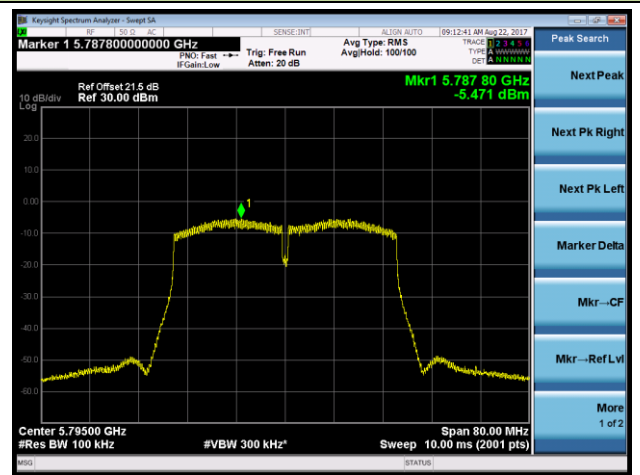

Channel 48 (5240MHz)

Channel 149 (5745MHz)

Channel 157 (5785MHz)

Channel 165 (5825MHz)

802.11ac-VHT40 Power Spectral Density - Ant 1 / Ant 0 + 1 + 2 + 3 (Beam-Forming Mode)

Channel 38 (5190MHz)

Channel 46 (5230MHz)

Channel 151 (5755MHz)

Channel 159 (5795MHz)

802.11ac-VHT80 Power Spectral Density - Ant 1 / Ant 0 + 1 + 2 + 3 (Beam-Forming Mode)
Channel 42 (5210MHz)

Channel 155 (5775MHz)

802.11ac-VHT80+80 Power Spectral Density - Ant 1 / Ant 0 + 1 (Ant 0 + 1 + 2 + 3) (Beam-Forming Mode)
Channel 42 (5210MHz)