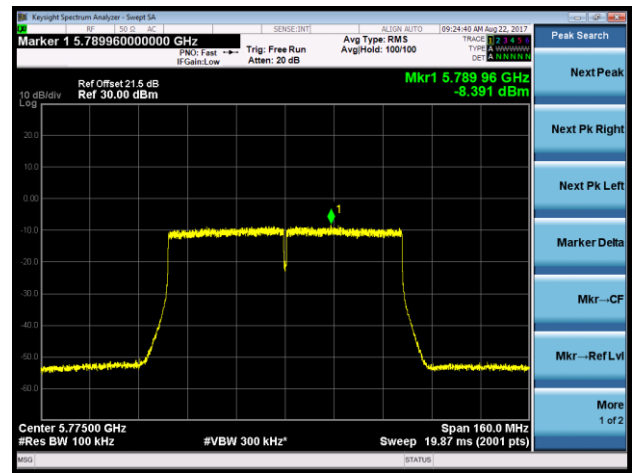

802.11ac-VHT40 Power Spectral Density - Ant 0 / Ant 0 + 1 + 2 + 3 (Beam-Forming Mode)

Channel 38 (5190MHz)

Channel 46 (5230MHz)

Channel 151 (5755MHz)

Channel 159 (5795MHz)

802.11ac-VHT80 Power Spectral Density - Ant 0 / Ant 0 + 1 + 2 + 3 (Beam-Forming Mode)

Channel 42 (5210MHz)

Channel 155 (5775MHz)

802.11ac-VHT80+80 Power Spectral Density - Ant 0 / Ant 0 + 1 (Ant 0 + 1 + 2 + 3) (Beam-Forming Mode)

Channel 42 (5210MHz)

Channel 155 (5775MHz)

802.11n-HT20 Power Spectral Density - Ant 1 / Ant 0 + 1 + 2 + 3 (Beam-Forming Mode)