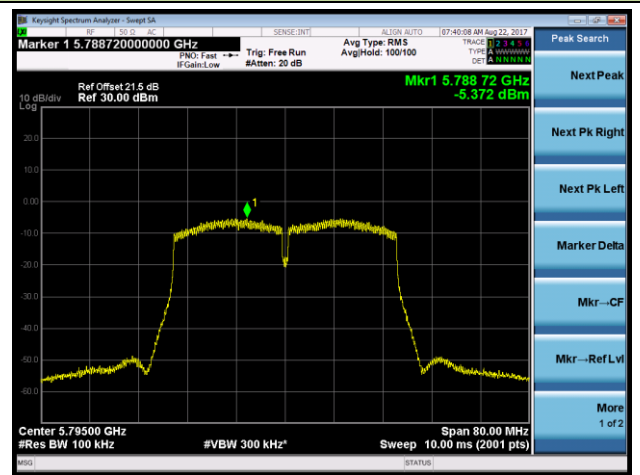

Channel 38 (5190MHz)

Channel 46 (5230MHz)

Channel 151 (5755MHz)

Channel 159 (5795MHz)

802.11ac-VHT20 Power Spectral Density - Ant 1 / Ant 0 + 1 + 2 + 3 (Beam-Forming Mode)
Channel 36 (5180MHz)

Channel 44 (5220MHz)