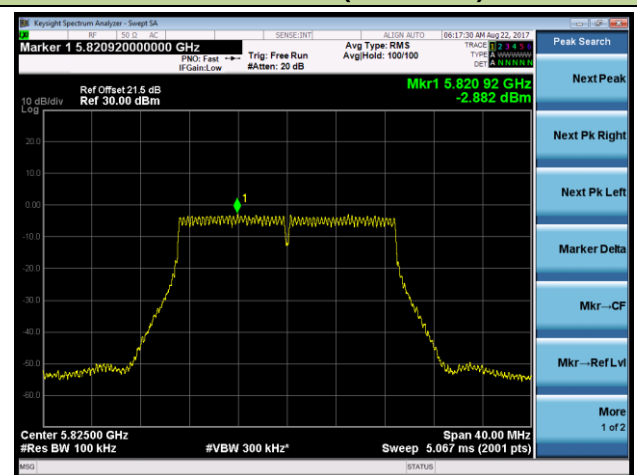

Channel 165 (5825MHz)