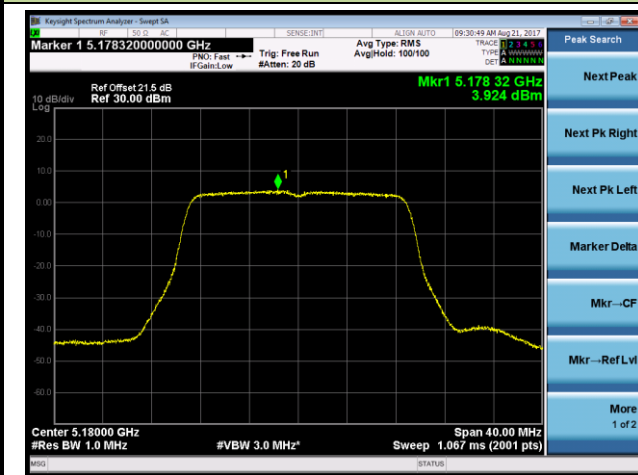

802.11n-HT20 Power Spectral Density - Ant 2 / Ant 0 + 1 + 2 + 3 (Beam-Forming Mode)

Channel 36 (5180MHz)