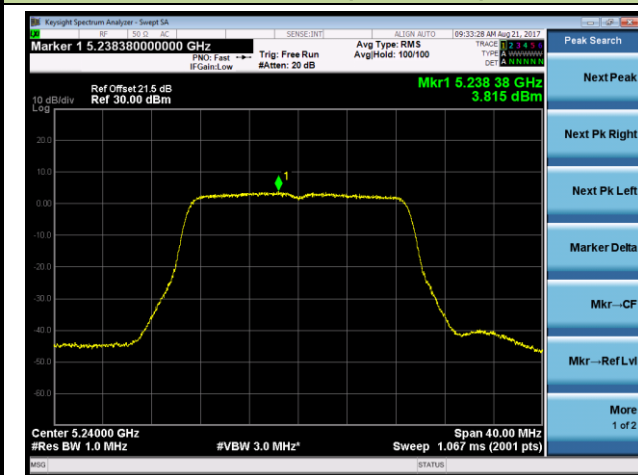

Channel 48 (5240MHz)