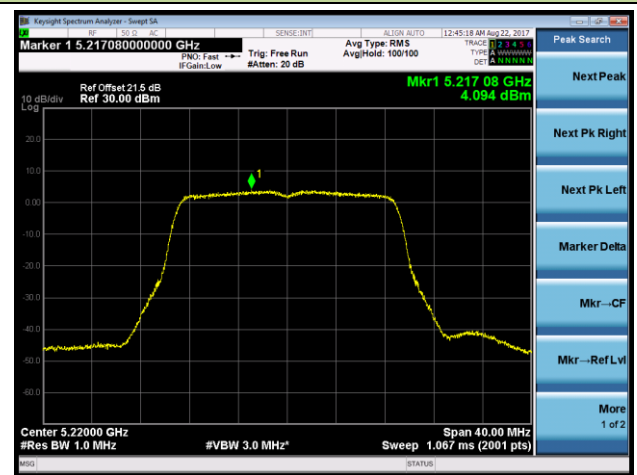

Channel 46 (5230MHz)

Channel 151 (5755MHz)

Channel 159 (5795MHz)

802.11ac-VHT80 Power Spectral Density - Ant 2 / Ant 0 + 1 + 2 + 3 (Beam-Forming Mode)

Channel 42 (5210MHz)

Channel 155 (5775MHz)

802.11ac-VHT80+80 Power Spectral Density - Ant 2 / Ant 2 + 3 (Ant 0 + 1 + 2 + 3) (Beam-Forming Mode)

Channel 42 (5210MHz)

Channel 155 (5775MHz)

802.11n-HT20 Power Spectral Density - Ant 3 / Ant 0 + 1 + 2 + 3 (Beam-Forming Mode)
Channel 36 (5180MHz)

Channel 44 (5220MHz)

Channel 48 (5240MHz)

Channel 149 (5745MHz)