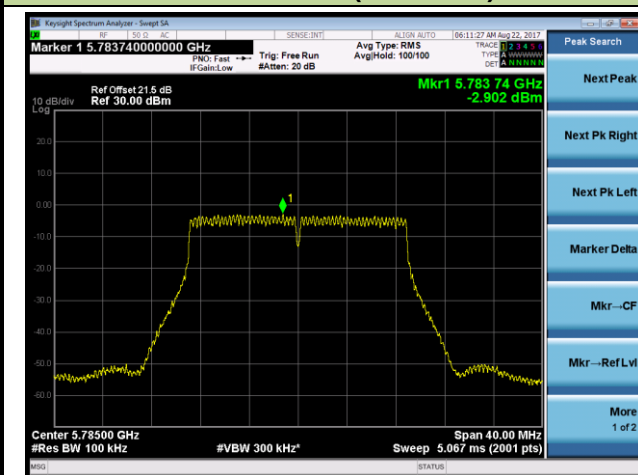

Channel 157 (5785MHz)