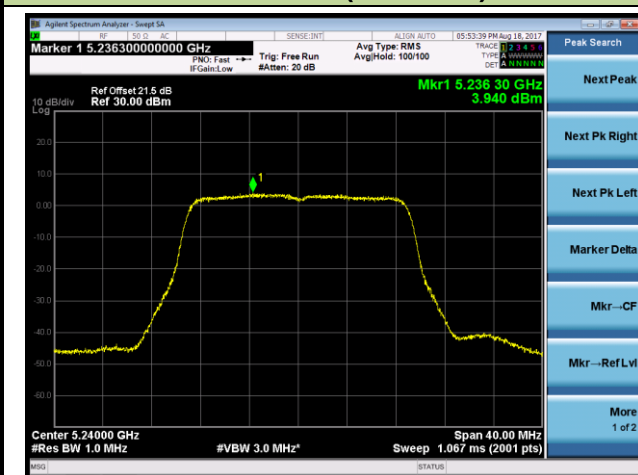

Channel 46 (5230MHz)

Channel 151 (5755MHz)

Channel 159 (5795MHz)

802.11ac-VHT80 Power Spectral Density - Ant 2 / Ant 0 + 1 + 2 + 3 (Beam-Forming Mode)

Channel 42 (5210MHz)

Channel 155 (5775MHz)

802.11ac-VHT80+80 Power Spectral Density - Ant 2 / Ant 2 + 3 (Ant 0 + 1 + 2 + 3) (Beam-Forming Mode)

Channel 42 (5210MHz)

Channel 155 (5775MHz)

802.11n-HT20 Power Spectral Density - Ant 3 / Ant 0 + 1 + 2 + 3 (Beam-Forming Mode)
Channel 36 (5180MHz)

Channel 44 (5220MHz)

Channel 48 (5240MHz)

Channel 149 (5745MHz)