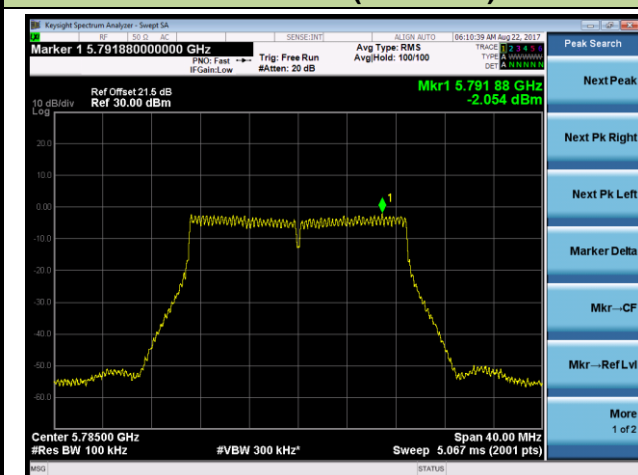

Channel 157 (5785MHz)