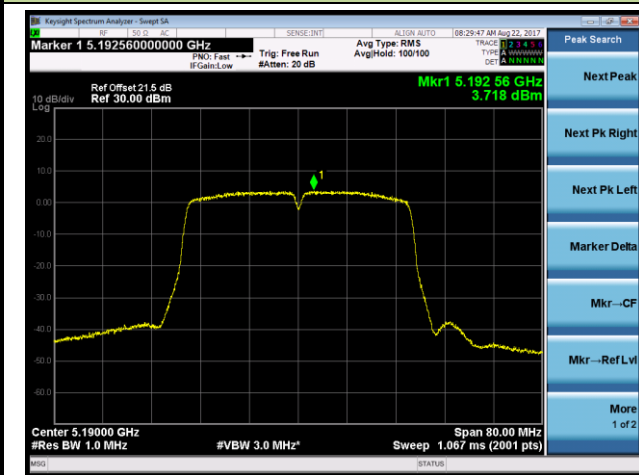

802.11ac-VHT20 Power Spectral Density - Ant 0 / Ant 0 + 1 + 2 + 3 (Beam-Forming Mode)

Channel 36 (5180MHz)

Channel 44 (5220MHz)

Channel 48 (5240MHz)

Channel 149 (5745MHz)

Channel 157 (5785MHz)

Channel 165 (5825MHz)

802.11ac-VHT40 Power Spectral Density - Ant 0 / Ant 0 + 1 + 2 + 3 (Beam-Forming Mode)

Channel 38 (5190MHz)

Channel 46 (5230MHz)

Channel 151 (5755MHz)

Channel 159 (5795MHz)

802.11ac-VHT80 Power Spectral Density - Ant 0 / Ant 0 + 1 + 2 + 3 (Beam-Forming Mode)

Channel 42 (5210MHz)

Channel 155 (5775MHz)

802.11ac-VHT80+80 Power Spectral Density - Ant 0 / Ant 0 + 1 (Ant 0 + 1 + 2 + 3) (Beam-Forming Mode)

Channel 42 (5210MHz)

Channel 155 (5775MHz)

802.11n-HT20 Power Spectral Density - Ant 1 / Ant 0 + 1 + 2 + 3 (Beam-Forming Mode)