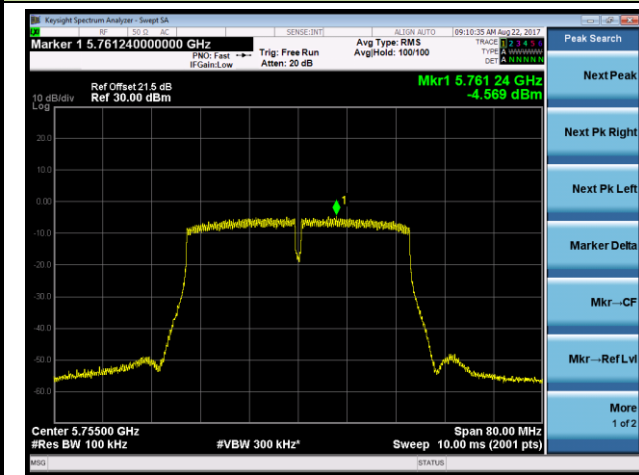

802.11ac-VHT40 Power Spectral Density - Ant 0 / Ant 0 + 1 + 2 + 3 (Beam-Forming Mode)

Channel 38 (5190MHz)

Channel 46 (5230MHz)

Channel 151 (5755MHz)

Channel 159 (5795MHz)

802.11ac-VHT80 Power Spectral Density - Ant 0 / Ant 0 + 1 + 2 + 3 (Beam-Forming Mode)

Channel 42 (5210MHz)

Channel 155 (5775MHz)

802.11ac-VHT80+80 Power Spectral Density - Ant 0 / Ant 0 + 1 (Ant 0 + 1 + 2 + 3) (Beam-Forming Mode)

Channel 42 (5210MHz)

Channel 155 (5775MHz)

802.11n-HT20 Power Spectral Density - Ant 1 / Ant 0 + 1 + 2 + 3 (Beam-Forming Mode)