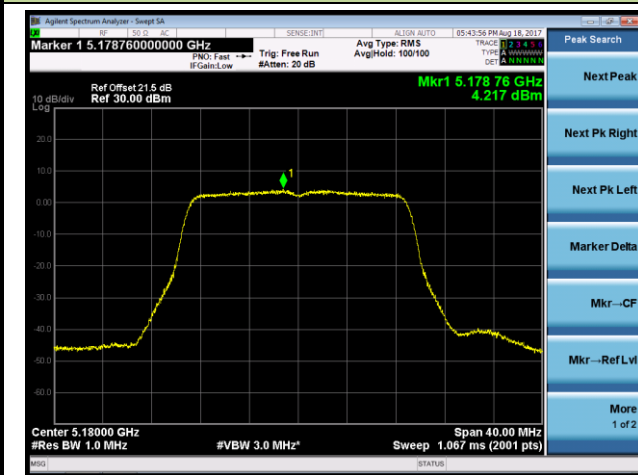

Channel 36 (5180MHz)

Channel 44 (5220MHz)

Channel 48 (5240MHz)

Channel 149 (5745MHz)

Channel 157 (5785MHz)

Channel 165 (5825MHz)

802.11ac-VHT40 Power Spectral Density - Ant 2 / Ant 0 + 1 + 2 + 3 (Beam-Forming Mode)
Channel 38 (5190MHz)

Channel 46 (5230MHz)

Channel 151 (5755MHz)

Channel 159 (5795MHz)

802.11ac-VHT80 Power Spectral Density - Ant 2 / Ant 0 + 1 + 2 + 3 (Beam-Forming Mode)

Channel 42 (5210MHz)

Channel 155 (5775MHz)

802.11ac-VHT80+80 Power Spectral Density - Ant 2 / Ant 2 + 3 (Ant 0 + 1 + 2 + 3) (Beam-Forming Mode)

Channel 42 (5210MHz)

Channel 155 (5775MHz)

802.11n-HT20 Power Spectral Density - Ant 3 / Ant 0 + 1 + 2 + 3 (Beam-Forming Mode)
Channel 36 (5180MHz)

Channel 44 (5220MHz)

Channel 48 (5240MHz)

Channel 149 (5745MHz)