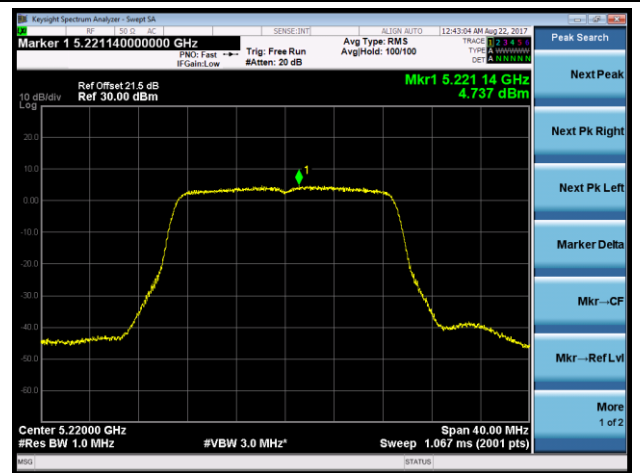

Channel 44 (5220MHz)