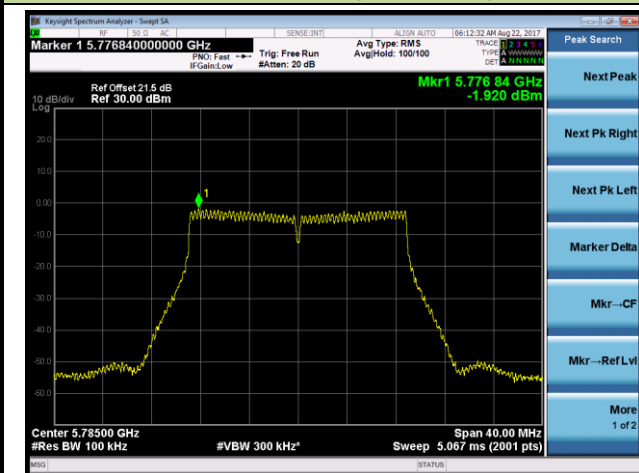

Channel 42 (5210MHz)

Channel 155 (5775MHz)

802.11ac-VHT80+80 Power Spectral Density - Ant 0 / Ant 0 + 1 (Ant 0 + 1 + 2 + 3) (Beam-Forming Mode)

Channel 42 (5210MHz)

Channel 155 (5775MHz)

802.11n-HT20 Power Spectral Density - Ant 1 / Ant 0 + 1 + 2 + 3 (Beam-Forming Mode)

Channel 36 (5180MHz)

Channel 44 (5220MHz)

Channel 48 (5240MHz)

Channel 149 (5745MHz)

Channel 157 (5785MHz)

Channel 165 (5825MHz)

802.11n-HT40 Power Spectral Density - Ant 1 / Ant 0 + 1 + 2 + 3 (Beam-Forming Mode)

Channel 38 (5190MHz)

Channel 46 (5230MHz)

Channel 151 (5755MHz)

Channel 159 (5795MHz)

802.11ac-VHT20 Power Spectral Density - Ant 1 / Ant 0 + 1 + 2 + 3 (Beam-Forming Mode)
Channel 36 (5180MHz)

Channel 44 (5220MHz)