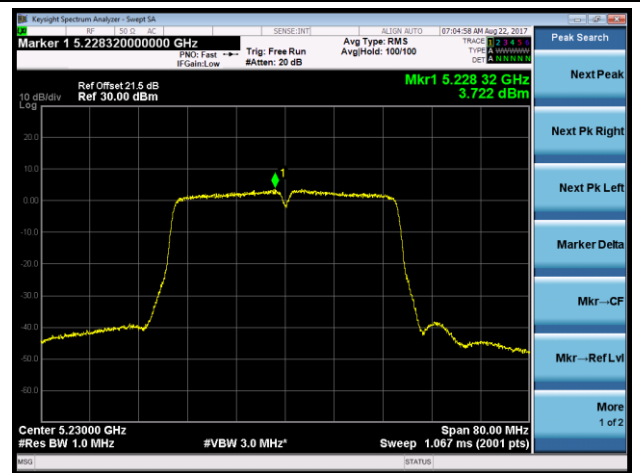

Channel 46 (5230MHz)