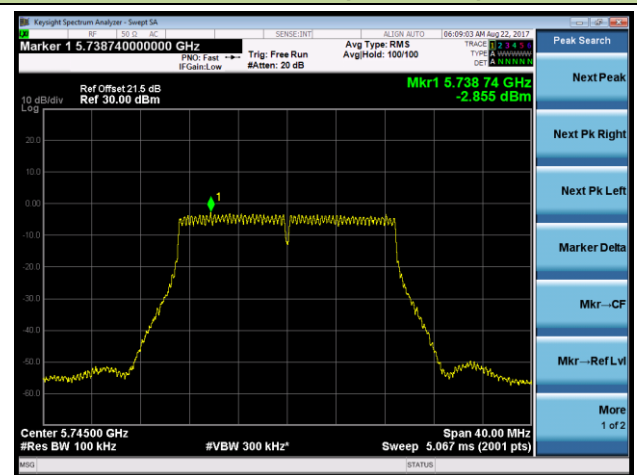

Channel 149 (5745MHz)