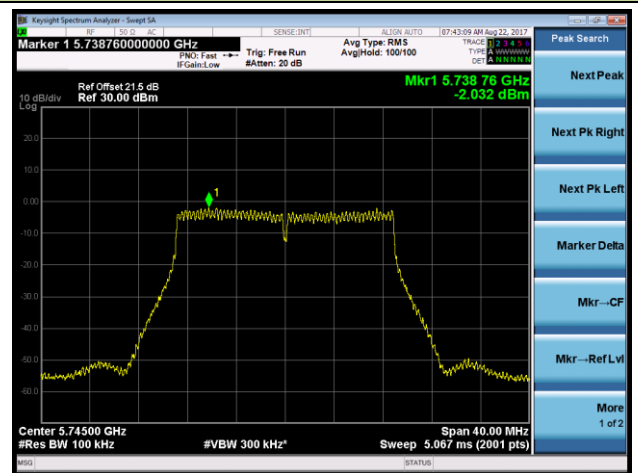

Channel 149 (5745MHz)