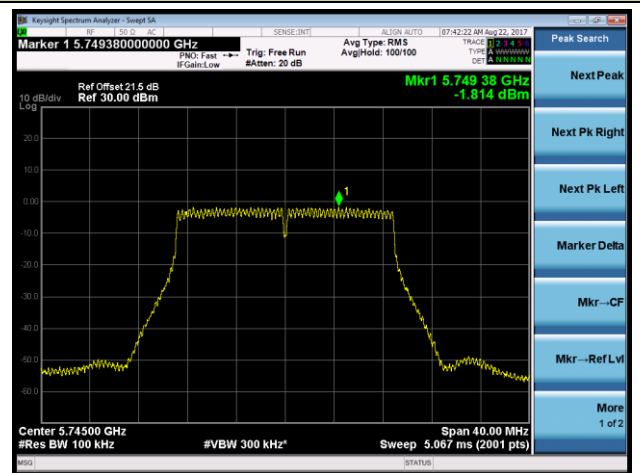

802.11ac-VHT20 Power Spectral Density - Ant 0 / Ant 0 + 1 + 2 + 3 (Beam-Forming Mode)

Channel 36 (5180MHz)

Channel 44 (5220MHz)

Channel 48 (5240MHz)

Channel 149 (5745MHz)

Channel 157 (5785MHz)

Channel 165 (5825MHz)

802.11ac-VHT40 Power Spectral Density - Ant 0 / Ant 0 + 1 + 2 + 3 (Beam-Forming Mode)

Channel 38 (5190MHz)

Channel 46 (5230MHz)

Channel 151 (5755MHz)

Channel 159 (5795MHz)

802.11ac-VHT80 Power Spectral Density - Ant 0 / Ant 0 + 1 + 2 + 3 (Beam-Forming Mode)