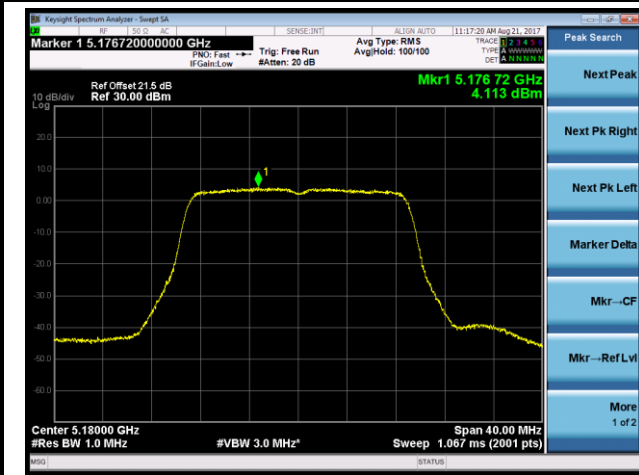

802.11ac-VHT20 Power Spectral Density - Ant 2 / Ant 0 + 1 + 2 + 3 (Beam-Forming Mode)

Channel 36 (5180MHz)