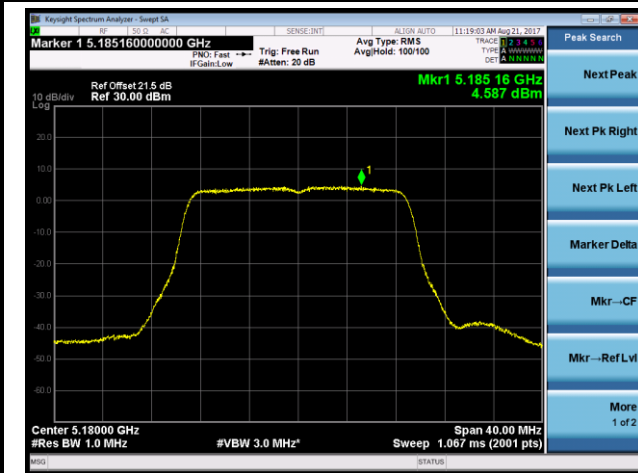

Channel 38 (5190MHz)

Channel 46 (5230MHz)

Channel 151 (5755MHz)

Channel 159 (5795MHz)

802.11ac-VHT20 Power Spectral Density - Ant 1 / Ant 0 + 1 + 2 + 3 (Beam-Forming Mode)
Channel 36 (5180MHz)

Channel 44 (5220MHz)

Channel 48 (5240MHz)

Channel 149 (5745MHz)

Channel 157 (5785MHz)

Channel 165 (5825MHz)

802.11ac-VHT40 Power Spectral Density - Ant 1 / Ant 0 + 1 + 2 + 3 (Beam-Forming Mode)

Channel 38 (5190MHz)

Channel 46 (5230MHz)