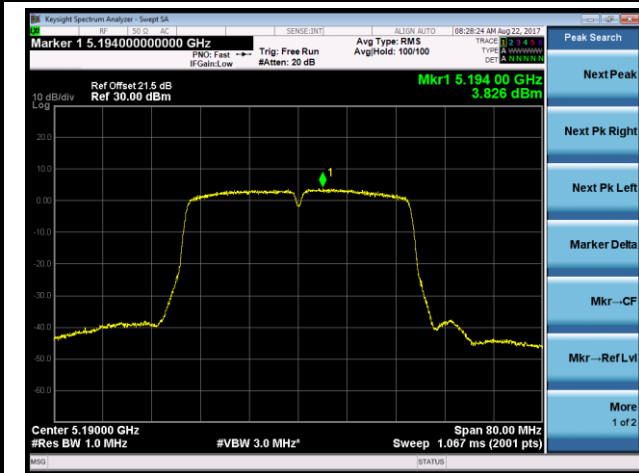

Channel 38 (5190MHz)

Channel 46 (5230MHz)

Channel 151 (5755MHz)

Channel 159 (5795MHz)

802.11ac-VHT20 Power Spectral Density - Ant 1 / Ant 0 + 1 + 2 + 3 (Beam-Forming Mode)
Channel 36 (5180MHz)

Channel 44 (5220MHz)

Channel 48 (5240MHz)

Channel 149 (5745MHz)

Channel 157 (5785MHz)

Channel 165 (5825MHz)

802.11ac-VHT40 Power Spectral Density - Ant 1 / Ant 0 + 1 + 2 + 3 (Beam-Forming Mode)

Channel 38 (5190MHz)

Channel 46 (5230MHz)