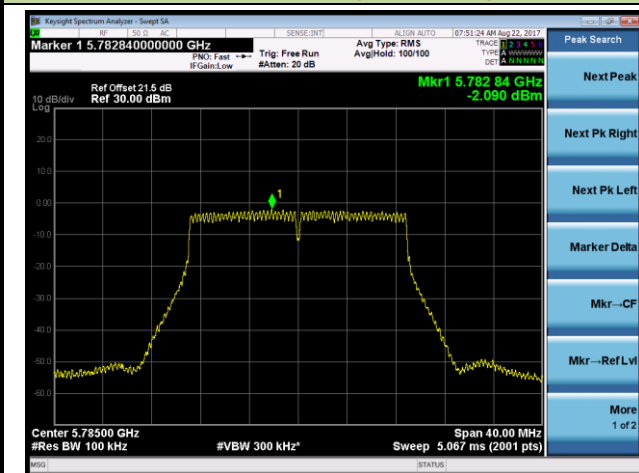

802.11ac-VHT20 Power Spectral Density - Ant 0 / Ant 0 + 1 + 2 + 3 (Beam-Forming Mode)

Channel 36 (5180MHz)

Channel 44 (5220MHz)

Channel 48 (5240MHz)

Channel 149 (5745MHz)

Channel 157 (5785MHz)

Channel 165 (5825MHz)

802.11ac-VHT40 Power Spectral Density - Ant 0 / Ant 0 + 1 + 2 + 3 (Beam-Forming Mode)

Channel 38 (5190MHz)

Channel 46 (5230MHz)

Channel 151 (5755MHz)

Channel 159 (5795MHz)

802.11ac-VHT80 Power Spectral Density - Ant 0 / Ant 0 + 1 + 2 + 3 (Beam-Forming Mode)