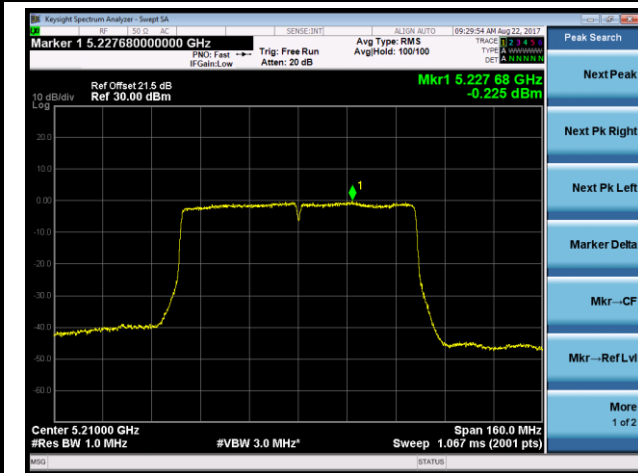

Channel 165 (5825MHz)

802.11n-HT40 Power Spectral Density - Ant 2 / Ant 0 + 1 + 2 + 3 (Beam-Forming Mode)
Channel 38 (5190MHz)

Channel 46 (5230MHz)

Channel 151 (5755MHz)

Channel 159 (5795MHz)

802.11ac-VHT20 Power Spectral Density - Ant 2 / Ant 0 + 1 + 2 + 3 (Beam-Forming Mode)

Channel 36 (5180MHz)

Channel 44 (5220MHz)

Channel 48 (5240MHz)

Channel 149 (5745MHz)

Channel 157 (5785MHz)

Channel 165 (5825MHz)

802.11ac-VHT40 Power Spectral Density - Ant 2 / Ant 0 + 1 + 2 + 3 (Beam-Forming Mode)
Channel 38 (5190MHz)

Channel 46 (5230MHz)

Channel 151 (5755MHz)

Channel 159 (5795MHz)

802.11ac-VHT80 Power Spectral Density - Ant 2 / Ant 0 + 1 + 2 + 3 (Beam-Forming Mode)

Channel 42 (5210MHz)

Channel 155 (5775MHz)

802.11ac-VHT80+80 Power Spectral Density - Ant 2 / Ant 2 + 3 (Ant 0 + 1 + 2 + 3) (Beam-Forming Mode)