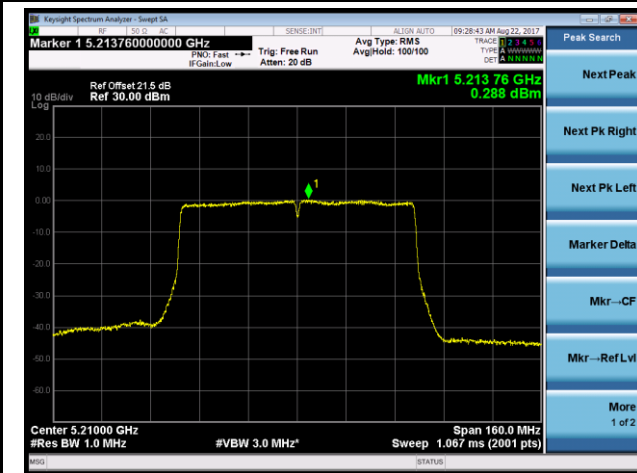

Channel 48 (5240MHz)

Channel 149 (5745MHz)

Channel 157 (5785MHz)

Channel 165 (5825MHz)

802.11ac-VHT40 Power Spectral Density - Ant 1 / Ant 0 + 1 + 2 + 3 (Beam-Forming Mode)

Channel 38 (5190MHz)

Channel 46 (5230MHz)

Channel 151 (5755MHz)

Channel 159 (5795MHz)

802.11ac-VHT80 Power Spectral Density - Ant 1 / Ant 0 + 1 + 2 + 3 (Beam-Forming Mode)
Channel 42 (5210MHz)

Channel 155 (5775MHz)

802.11ac-VHT80+80 Power Spectral Density - Ant 1 / Ant 0 + 1 (Ant 0 + 1 + 2 + 3) (Beam-Forming Mode)
Channel 42 (5210MHz)