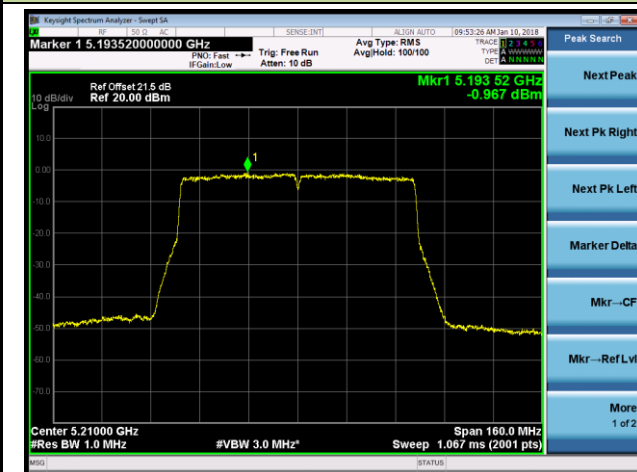

Channel 48 (5240MHz)

Channel 149 (5745MHz)

Channel 157 (5785MHz)

Channel 165 (5825MHz)

802.11ac-VHT40 Power Spectral Density - Ant 1 / Ant 0 + 1 + 2 + 3 (Beam-Forming Mode)

Channel 38 (5190MHz)

Channel 46 (5230MHz)

Channel 151 (5755MHz)

Channel 159 (5795MHz)

802.11ac-VHT80 Power Spectral Density - Ant 1 / Ant 0 + 1 + 2 + 3 (Beam-Forming Mode)
Channel 42 (5210MHz)

Channel 155 (5775MHz)

802.11ac-VHT80+80 Power Spectral Density - Ant 1 / Ant 0 + 1 (Ant 0 + 1 + 2 + 3) (Beam-Forming Mode)
Channel 42 (5210MHz)