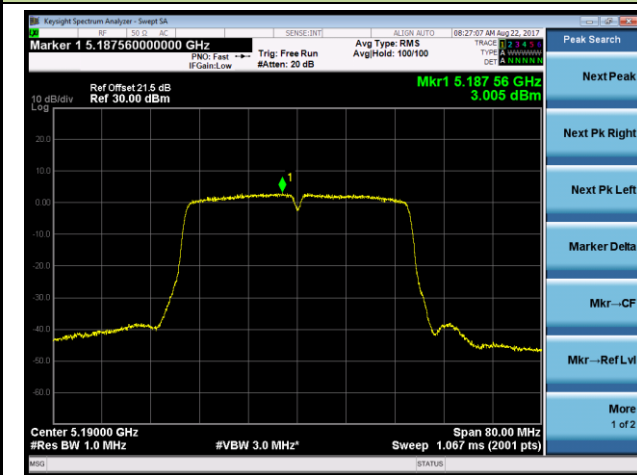

Channel 36 (5180MHz)

Channel 44 (5220MHz)

Channel 48 (5240MHz)

Channel 149 (5745MHz)

Channel 157 (5785MHz)

Channel 165 (5825MHz)

802.11ac-VHT40 Power Spectral Density - Ant 2 / Ant 0 + 1 + 2 + 3 (Beam-Forming Mode)
Channel 38 (5190MHz)

Channel 46 (5230MHz)

Channel 151 (5755MHz)

Channel 159 (5795MHz)

802.11ac-VHT80 Power Spectral Density - Ant 2 / Ant 0 + 1 + 2 + 3 (Beam-Forming Mode)

Channel 42 (5210MHz)

Channel 155 (5775MHz)

802.11ac-VHT80+80 Power Spectral Density - Ant 2 / Ant 2 + 3 (Ant 0 + 1 + 2 + 3) (Beam-Forming Mode)