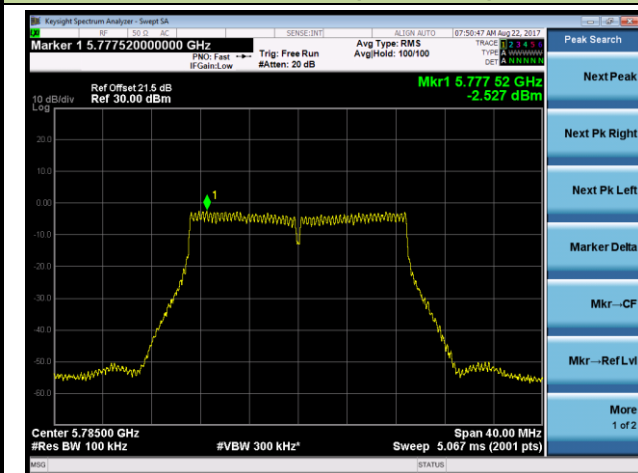

Channel 38 (5190MHz)

Channel 46 (5230MHz)

Channel 151 (5755MHz)

Channel 159 (5795MHz)

802.11ac-VHT20 Power Spectral Density - Ant 1 / Ant 0 + 1 + 2 + 3 (Beam-Forming Mode)
Channel 36 (5180MHz)

Channel 44 (5220MHz)

Channel 48 (5240MHz)

Channel 149 (5745MHz)

Channel 157 (5785MHz)

Channel 165 (5825MHz)

802.11ac-VHT40 Power Spectral Density - Ant 1 / Ant 0 + 1 + 2 + 3 (Beam-Forming Mode)

Channel 38 (5190MHz)

Channel 46 (5230MHz)