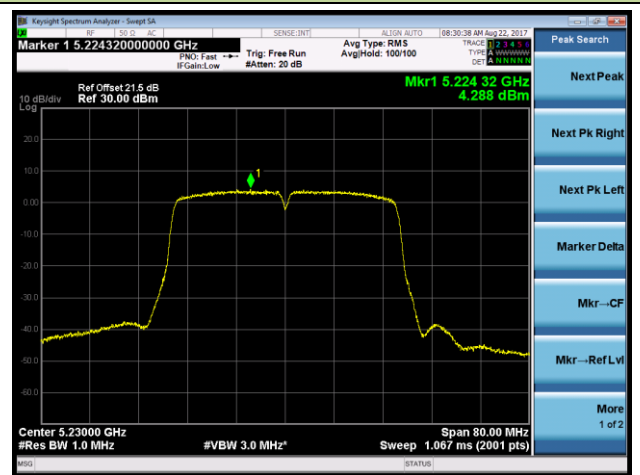

802.11ac-VHT20 Power Spectral Density - Ant 0 / Ant 0 + 1 + 2 + 3 (Beam-Forming Mode)

Channel 36 (5180MHz)

Channel 44 (5220MHz)

Channel 48 (5240MHz)

Channel 149 (5745MHz)

Channel 157 (5785MHz)

Channel 165 (5825MHz)

802.11ac-VHT40 Power Spectral Density - Ant 0 / Ant 0 + 1 + 2 + 3 (Beam-Forming Mode)

Channel 38 (5190MHz)

Channel 46 (5230MHz)

Channel 151 (5755MHz)

Channel 159 (5795MHz)

802.11ac-VHT80 Power Spectral Density - Ant 0 / Ant 0 + 1 + 2 + 3 (Beam-Forming Mode)