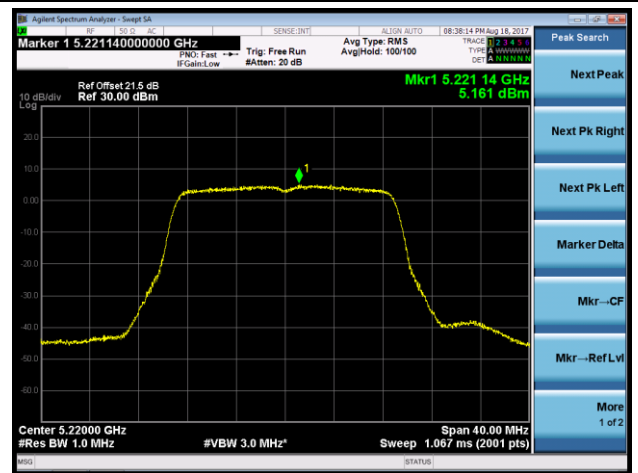

Channel 38 (5190MHz)

Channel 46 (5230MHz)

Channel 151 (5755MHz)

Channel 159 (5795MHz)

802.11ac-VHT20 Power Spectral Density - Ant 1 / Ant 0 + 1 + 2 + 3 (Beam-Forming Mode)
Channel 36 (5180MHz)

Channel 44 (5220MHz)