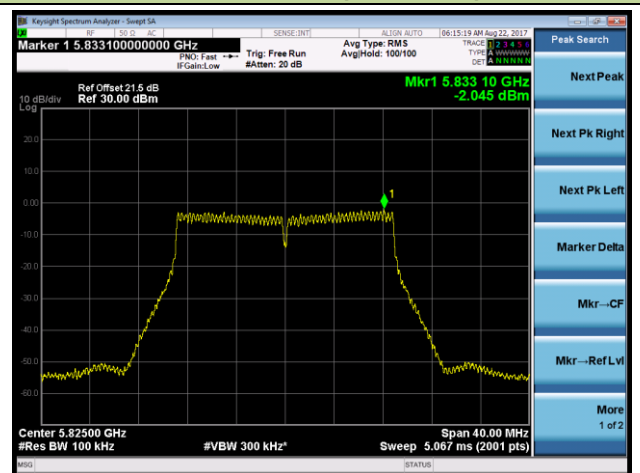

Channel 36 (5180MHz)

Channel 44 (5220MHz)

Channel 48 (5240MHz)

Channel 149 (5745MHz)

Channel 157 (5785MHz)

Channel 165 (5825MHz)

802.11n-HT40 Power Spectral Density - Ant 1 / Ant 0 + 1 + 2 + 3 (Beam-Forming Mode)

Channel 38 (5190MHz)

Channel 46 (5230MHz)

Channel 151 (5755MHz)

Channel 159 (5795MHz)

802.11ac-VHT20 Power Spectral Density - Ant 1 / Ant 0 + 1 + 2 + 3 (Beam-Forming Mode)
Channel 36 (5180MHz)

Channel 44 (5220MHz)