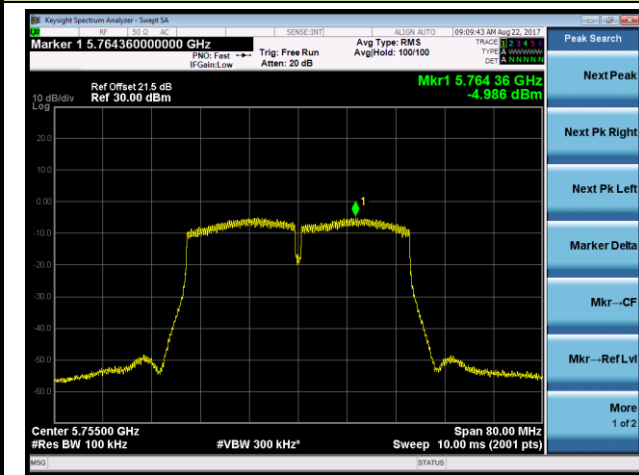

Channel 48 (5240MHz)

Channel 149 (5745MHz)

Channel 157 (5785MHz)

Channel 165 (5825MHz)

802.11ac-VHT40 Power Spectral Density - Ant 1 / Ant 0 + 1 + 2 + 3 (Beam-Forming Mode)

Channel 38 (5190MHz)

Channel 46 (5230MHz)

Channel 151 (5755MHz)

Channel 159 (5795MHz)

802.11ac-VHT80 Power Spectral Density - Ant 1 / Ant 0 + 1 + 2 + 3 (Beam-Forming Mode)
Channel 42 (5210MHz)

Channel 155 (5775MHz)

802.11ac-VHT80+80 Power Spectral Density - Ant 1 / Ant 0 + 1 (Ant 0 + 1 + 2 + 3) (Beam-Forming Mode)
Channel 42 (5210MHz)