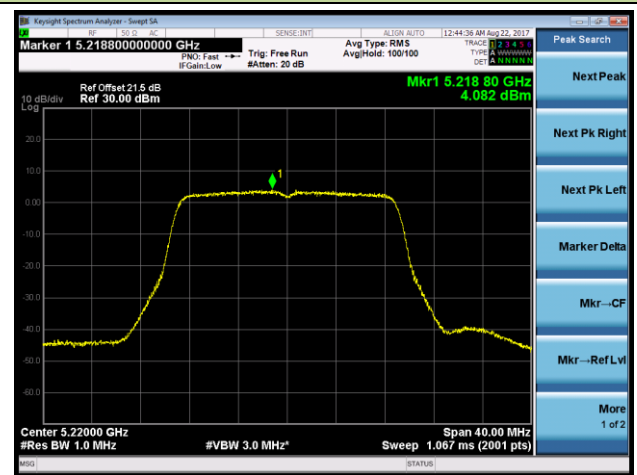

Channel 44 (5220MHz)