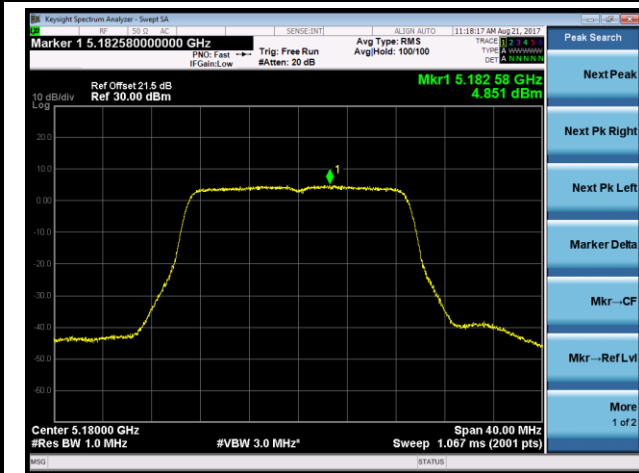

802.11ac-VHT20 Power Spectral Density - Ant 0 / Ant 0 + 1 + 2 + 3 (Beam-Forming Mode)

Channel 36 (5180MHz)

Channel 44 (5220MHz)

Channel 48 (5240MHz)

Channel 149 (5745MHz)

Channel 157 (5785MHz)

Channel 165 (5825MHz)

802.11ac-VHT40 Power Spectral Density - Ant 0 / Ant 0 + 1 + 2 + 3 (Beam-Forming Mode)

Channel 38 (5190MHz)

Channel 46 (5230MHz)

Channel 151 (5755MHz)

Channel 159 (5795MHz)

802.11ac-VHT80 Power Spectral Density - Ant 0 / Ant 0 + 1 + 2 + 3 (Beam-Forming Mode)

Channel 42 (5210MHz)

Channel 155 (5775MHz)

802.11ac-VHT80+80 Power Spectral Density - Ant 0 / Ant 0 + 1 (Ant 0 + 1 + 2 + 3) (Beam-Forming Mode)

Channel 42 (5210MHz)

Channel 155 (5775MHz)

802.11n-HT20 Power Spectral Density - Ant 1 / Ant 0 + 1 + 2 + 3 (Beam-Forming Mode)