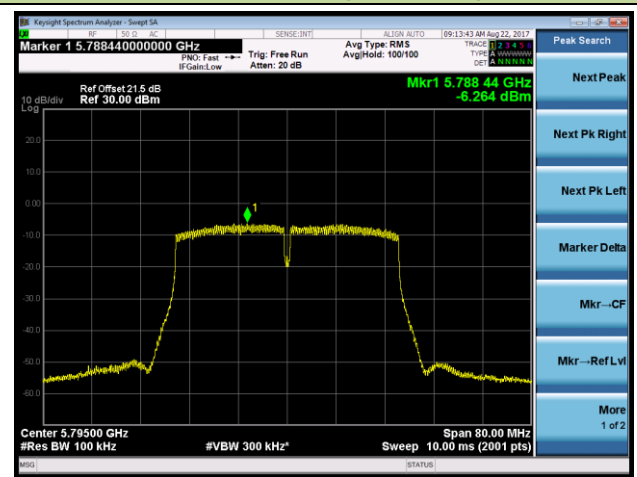

Channel 36 (5180MHz)

Channel 44 (5220MHz)

Channel 48 (5240MHz)

Channel 149 (5745MHz)

Channel 157 (5785MHz)

Channel 165 (5825MHz)

802.11ac-VHT40 Power Spectral Density - Ant 2 / Ant 0 + 1 + 2 + 3 (Beam-Forming Mode)
Channel 38 (5190MHz)

Channel 46 (5230MHz)

Channel 151 (5755MHz)

Channel 159 (5795MHz)

802.11ac-VHT80 Power Spectral Density - Ant 2 / Ant 0 + 1 + 2 + 3 (Beam-Forming Mode)

Channel 42 (5210MHz)

Channel 155 (5775MHz)

802.11ac-VHT80+80 Power Spectral Density - Ant 2 / Ant 2 + 3 (Ant 0 + 1 + 2 + 3) (Beam-Forming Mode)