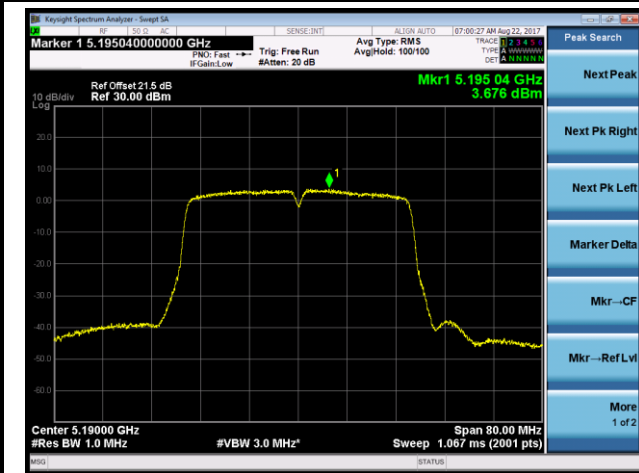

Channel 42 (5210MHz)

Channel 155 (5775MHz)

802.11ac-VHT80+80 Power Spectral Density - Ant 0 / Ant 0 + 1 (Ant 0 + 1 + 2 + 3) (Beam-Forming Mode)

Channel 42 (5210MHz)

Channel 155 (5775MHz)

802.11n-HT20 Power Spectral Density - Ant 1 / Ant 0 + 1 + 2 + 3 (Beam-Forming Mode)

Channel 36 (5180MHz)

Channel 44 (5220MHz)

Channel 48 (5240MHz)

Channel 149 (5745MHz)

Channel 157 (5785MHz)

Channel 165 (5825MHz)

802.11n-HT40 Power Spectral Density - Ant 1 / Ant 0 + 1 + 2 + 3 (Beam-Forming Mode)

Channel 38 (5190MHz)

Channel 46 (5230MHz)

Channel 151 (5755MHz)

Channel 159 (5795MHz)

802.11ac-VHT20 Power Spectral Density - Ant 1 / Ant 0 + 1 + 2 + 3 (Beam-Forming Mode)
Channel 36 (5180MHz)

Channel 44 (5220MHz)