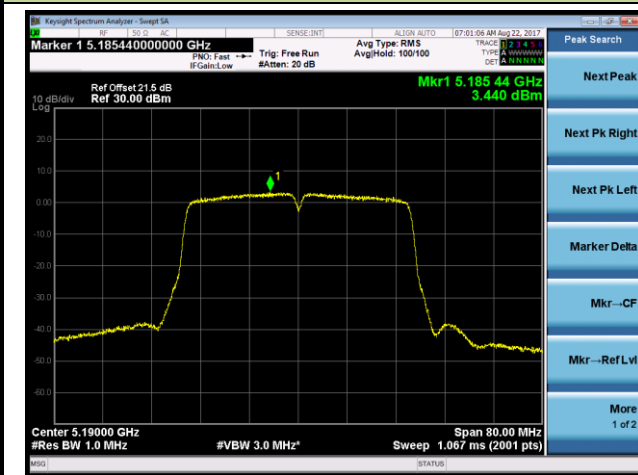

802.11n-HT40 Power Spectral Density - Ant 2 / Ant 0 + 1 + 2 + 3 (Beam-Forming Mode)

Channel 38 (5190MHz)