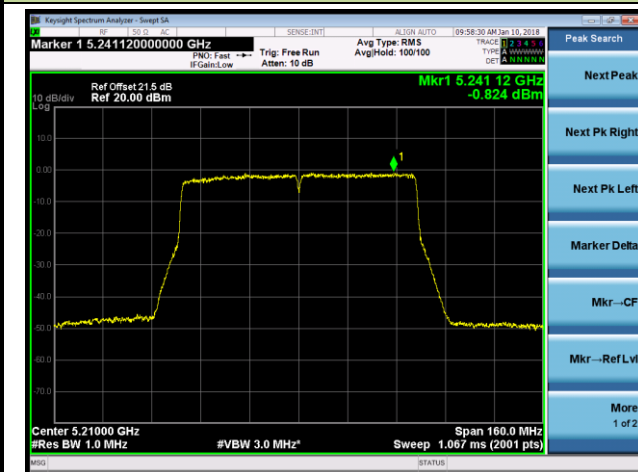

Channel 46 (5230MHz)

Channel 151 (5755MHz)

Channel 159 (5795MHz)

802.11ac-VHT80 Power Spectral Density - Ant 2 / Ant 0 + 1 + 2 + 3 (Beam-Forming Mode)

Channel 42 (5210MHz)

Channel 155 (5775MHz)

802.11ac-VHT80+80 Power Spectral Density - Ant 2 / Ant 2 + 3 (Ant 0 + 1 + 2 + 3) (Beam-Forming Mode)

Channel 42 (5210MHz)

Channel 155 (5775MHz)

802.11n-HT20 Power Spectral Density - Ant 3 / Ant 0 + 1 + 2 + 3 (Beam-Forming Mode)
Channel 36 (5180MHz)

Channel 44 (5220MHz)

Channel 48 (5240MHz)

Channel 149 (5745MHz)