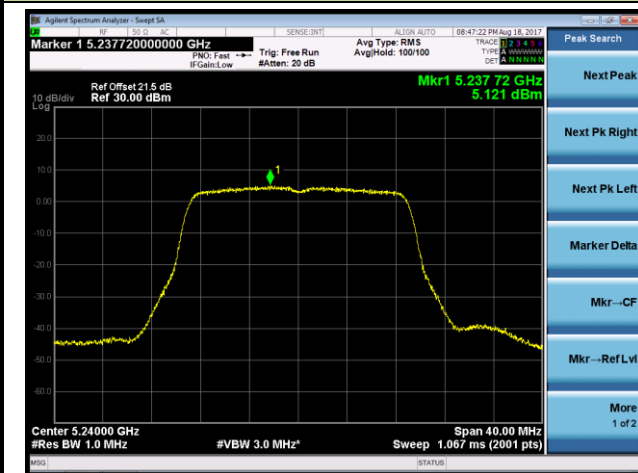

Channel 38 (5190MHz)

Channel 46 (5230MHz)

Channel 151 (5755MHz)

Channel 159 (5795MHz)

802.11ac-VHT20 Power Spectral Density - Ant 1 / Ant 0 + 1 + 2 + 3 (Beam-Forming Mode)
Channel 36 (5180MHz)

Channel 44 (5220MHz)

Channel 48 (5240MHz)

Channel 149 (5745MHz)

Channel 157 (5785MHz)

Channel 165 (5825MHz)

802.11ac-VHT40 Power Spectral Density - Ant 1 / Ant 0 + 1 + 2 + 3 (Beam-Forming Mode)

Channel 38 (5190MHz)

Channel 46 (5230MHz)