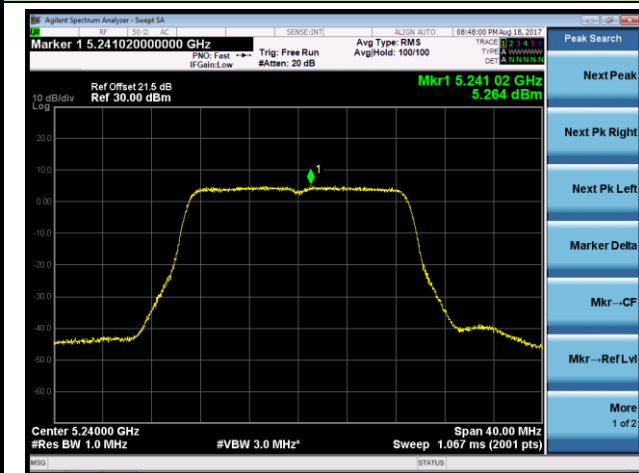

802.11ac-VHT20 Power Spectral Density - Ant 0 / Ant 0 + 1 + 2 + 3 (Beam-Forming Mode)

Channel 36 (5180MHz)

Channel 44 (5220MHz)

Channel 48 (5240MHz)

Channel 149 (5745MHz)

Channel 157 (5785MHz)

Channel 165 (5825MHz)

802.11ac-VHT40 Power Spectral Density - Ant 0 / Ant 0 + 1 + 2 + 3 (Beam-Forming Mode)

Channel 38 (5190MHz)

Channel 46 (5230MHz)

Channel 151 (5755MHz)

Channel 159 (5795MHz)

802.11ac-VHT80 Power Spectral Density - Ant 0 / Ant 0 + 1 + 2 + 3 (Beam-Forming Mode)