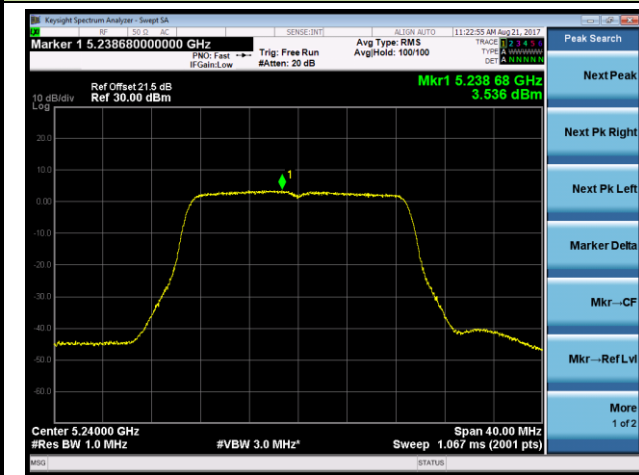

Channel 48 (5240MHz)