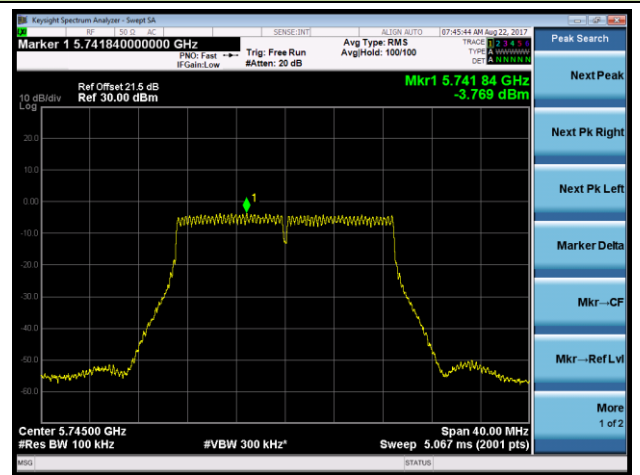

Channel 36 (5180MHz)

Channel 44 (5220MHz)

Channel 48 (5240MHz)

Channel 149 (5745MHz)

Channel 157 (5785MHz)

Channel 165 (5825MHz)

802.11ac-VHT40 Power Spectral Density - Ant 2 / Ant 0 + 1 + 2 + 3 (Beam-Forming Mode)
Channel 38 (5190MHz)

Channel 46 (5230MHz)

Channel 151 (5755MHz)

Channel 159 (5795MHz)

802.11ac-VHT80 Power Spectral Density - Ant 2 / Ant 0 + 1 + 2 + 3 (Beam-Forming Mode)

Channel 42 (5210MHz)

Channel 155 (5775MHz)

802.11ac-VHT80+80 Power Spectral Density - Ant 2 / Ant 2 + 3 (Ant 0 + 1 + 2 + 3) (Beam-Forming Mode)