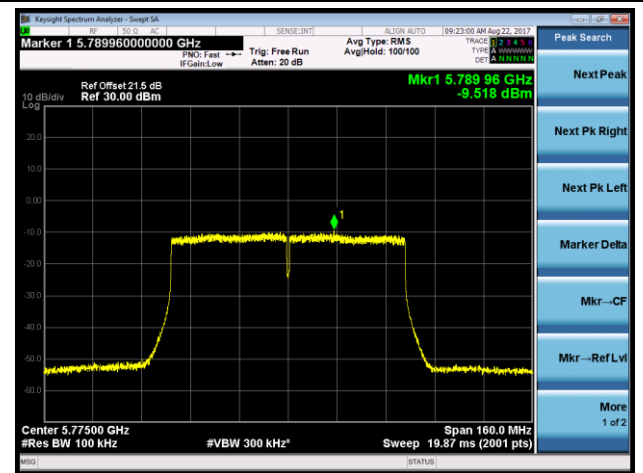

Channel 36 (5180MHz)

Channel 44 (5220MHz)

Channel 48 (5240MHz)

Channel 149 (5745MHz)

Channel 157 (5785MHz)

Channel 165 (5825MHz)

802.11ac-VHT40 Power Spectral Density - Ant 2 / Ant 0 + 1 + 2 + 3 (Beam-Forming Mode)
Channel 38 (5190MHz)

Channel 46 (5230MHz)

Channel 151 (5755MHz)

Channel 159 (5795MHz)

802.11ac-VHT80 Power Spectral Density - Ant 2 / Ant 0 + 1 + 2 + 3 (Beam-Forming Mode)

Channel 42 (5210MHz)

Channel 155 (5775MHz)

802.11ac-VHT80+80 Power Spectral Density - Ant 2 / Ant 2 + 3 (Ant 0 + 1 + 2 + 3) (Beam-Forming Mode)