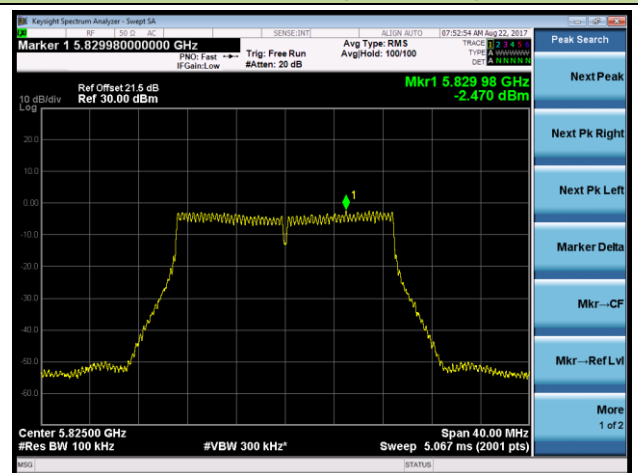

Channel 165 (5825MHz)