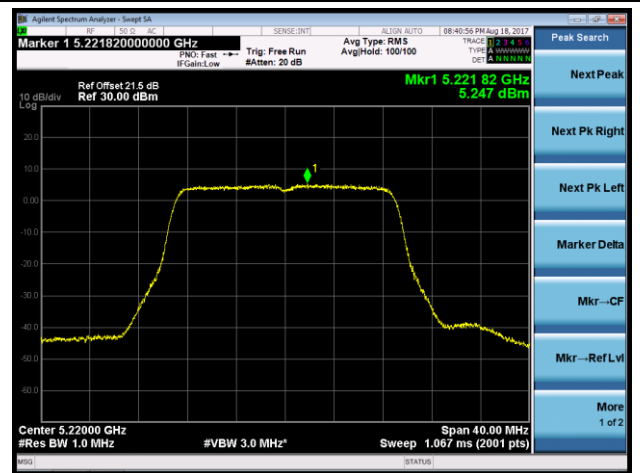

802.11ac-VHT20 Power Spectral Density - Ant 0 / Ant 0 + 1 + 2 + 3 (Beam-Forming Mode)

Channel 36 (5180MHz)

Channel 44 (5220MHz)

Channel 48 (5240MHz)

Channel 149 (5745MHz)

Channel 157 (5785MHz)

Channel 165 (5825MHz)

802.11ac-VHT40 Power Spectral Density - Ant 0 / Ant 0 + 1 + 2 + 3 (Beam-Forming Mode)

Channel 38 (5190MHz)

Channel 46 (5230MHz)

Channel 151 (5755MHz)

Channel 159 (5795MHz)

802.11ac-VHT80 Power Spectral Density - Ant 0 / Ant 0 + 1 + 2 + 3 (Beam-Forming Mode)