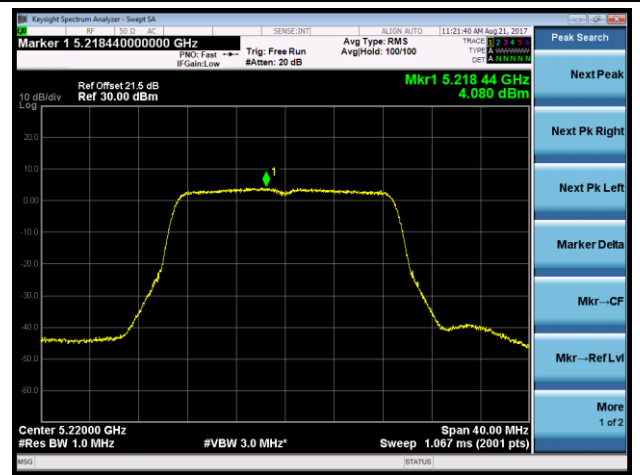

Channel 44 (5220MHz)