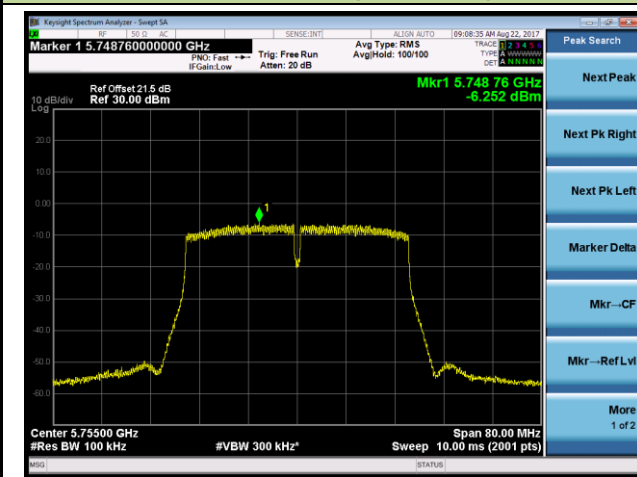

Channel 36 (5180MHz)

Channel 44 (5220MHz)

Channel 48 (5240MHz)

Channel 149 (5745MHz)

Channel 157 (5785MHz)

Channel 165 (5825MHz)

802.11ac-VHT40 Power Spectral Density - Ant 2 / Ant 0 + 1 + 2 + 3 (Beam-Forming Mode)
Channel 38 (5190MHz)

Channel 46 (5230MHz)

Channel 151 (5755MHz)

Channel 159 (5795MHz)

802.11ac-VHT80 Power Spectral Density - Ant 2 / Ant 0 + 1 + 2 + 3 (Beam-Forming Mode)

Channel 42 (5210MHz)

Channel 155 (5775MHz)

802.11ac-VHT80+80 Power Spectral Density - Ant 2 / Ant 2 + 3 (Ant 0 + 1 + 2 + 3) (Beam-Forming Mode)