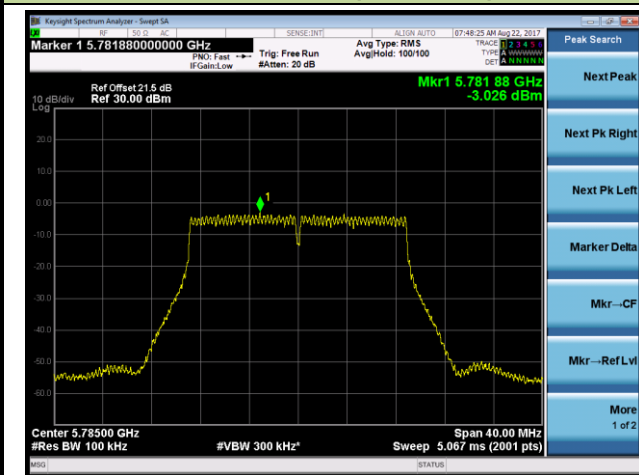

Channel 165 (5825MHz)

802.11n-HT40 Power Spectral Density - Ant 2 / Ant 0 + 1 + 2 + 3 (Beam-Forming Mode)
Channel 38 (5190MHz)

Channel 46 (5230MHz)

Channel 151 (5755MHz)

Channel 159 (5795MHz)

802.11ac-VHT20 Power Spectral Density - Ant 2 / Ant 0 + 1 + 2 + 3 (Beam-Forming Mode)

Channel 36 (5180MHz)

Channel 44 (5220MHz)

Channel 48 (5240MHz)

Channel 149 (5745MHz)

Channel 157 (5785MHz)

Channel 165 (5825MHz)

802.11ac-VHT40 Power Spectral Density - Ant 2 / Ant 0 + 1 + 2 + 3 (Beam-Forming Mode)
Channel 38 (5190MHz)

Channel 46 (5230MHz)

Channel 151 (5755MHz)

Channel 159 (5795MHz)

802.11ac-VHT80 Power Spectral Density - Ant 2 / Ant 0 + 1 + 2 + 3 (Beam-Forming Mode)

Channel 42 (5210MHz)

Channel 155 (5775MHz)

802.11ac-VHT80+80 Power Spectral Density - Ant 2 / Ant 2 + 3 (Ant 0 + 1 + 2 + 3) (Beam-Forming Mode)