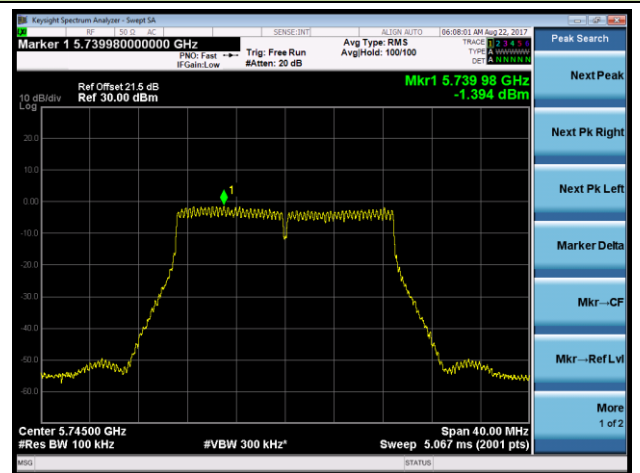

Channel 36 (5180MHz)

Channel 44 (5220MHz)

Channel 48 (5240MHz)

Channel 149 (5745MHz)

Channel 157 (5785MHz)

Channel 165 (5825MHz)

802.11n-HT40 Power Spectral Density - Ant 1 / Ant 0 + 1 + 2 + 3 (Beam-Forming Mode)