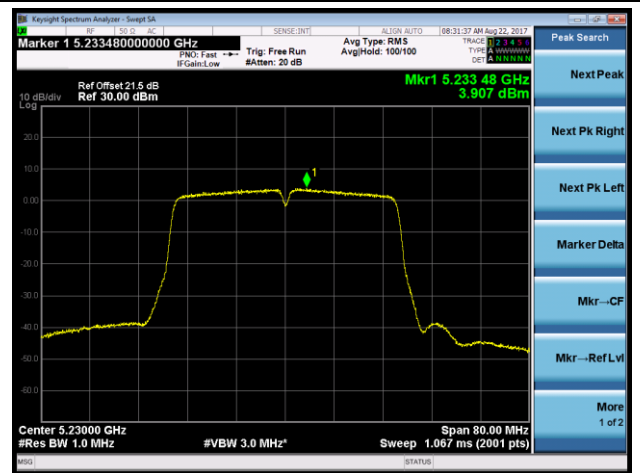

Channel 38 (5190MHz)

Channel 46 (5230MHz)

Channel 151 (5755MHz)

Channel 159 (5795MHz)

802.11ac-VHT20 Power Spectral Density - Ant 1 / Ant 0 + 1 + 2 + 3 (Beam-Forming Mode)
Channel 36 (5180MHz)

Channel 44 (5220MHz)

Channel 48 (5240MHz)

Channel 149 (5745MHz)

Channel 157 (5785MHz)

Channel 165 (5825MHz)

802.11ac-VHT40 Power Spectral Density - Ant 1 / Ant 0 + 1 + 2 + 3 (Beam-Forming Mode)

Channel 38 (5190MHz)

Channel 46 (5230MHz)