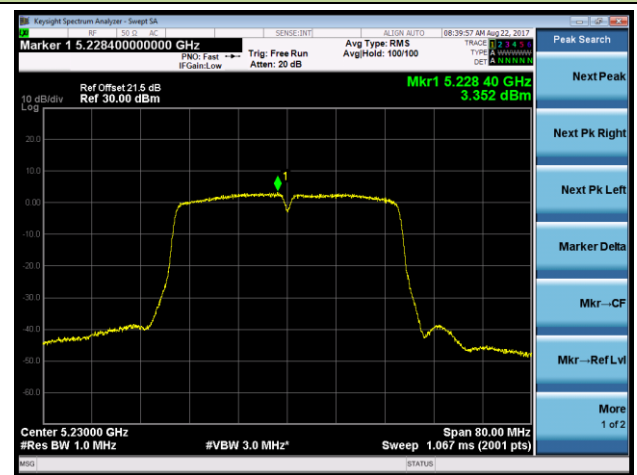

Channel 36 (5180MHz)

Channel 44 (5220MHz)

Channel 48 (5240MHz)

Channel 149 (5745MHz)

Channel 157 (5785MHz)

Channel 165 (5825MHz)

802.11ac-VHT40 Power Spectral Density - Ant 2 / Ant 0 + 1 + 2 + 3 (Beam-Forming Mode)
Channel 38 (5190MHz)

Channel 46 (5230MHz)

Channel 151 (5755MHz)

Channel 159 (5795MHz)

802.11ac-VHT80 Power Spectral Density - Ant 2 / Ant 0 + 1 + 2 + 3 (Beam-Forming Mode)

Channel 42 (5210MHz)

Channel 155 (5775MHz)

802.11ac-VHT80+80 Power Spectral Density - Ant 2 / Ant 2 + 3 (Ant 0 + 1 + 2 + 3) (Beam-Forming Mode)