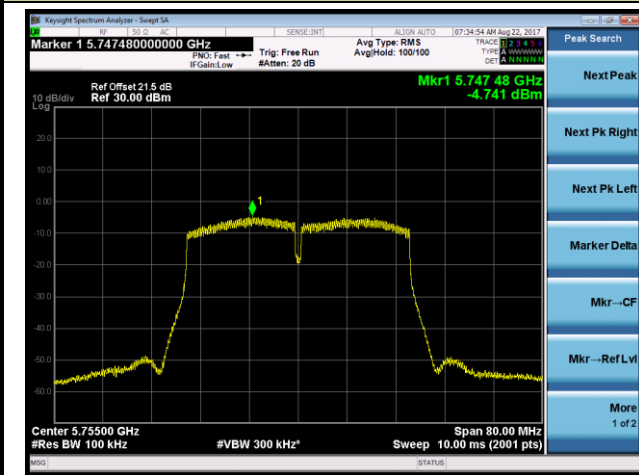

Channel 42 (5210MHz)

Channel 155 (5775MHz)

802.11ac-VHT80+80 Power Spectral Density - Ant 0 / Ant 0 + 1 (Ant 0 + 1 + 2 + 3) (Beam-Forming Mode)

Channel 42 (5210MHz)

Channel 155 (5775MHz)

802.11n-HT20 Power Spectral Density - Ant 1 / Ant 0 + 1 + 2 + 3 (Beam-Forming Mode)

Channel 36 (5180MHz)

Channel 44 (5220MHz)

Channel 48 (5240MHz)

Channel 149 (5745MHz)

Channel 157 (5785MHz)

Channel 165 (5825MHz)

802.11n-HT40 Power Spectral Density - Ant 1 / Ant 0 + 1 + 2 + 3 (Beam-Forming Mode)

Channel 38 (5190MHz)

Channel 46 (5230MHz)

Channel 151 (5755MHz)

Channel 159 (5795MHz)

802.11ac-VHT20 Power Spectral Density - Ant 1 / Ant 0 + 1 + 2 + 3 (Beam-Forming Mode)
Channel 36 (5180MHz)

Channel 44 (5220MHz)