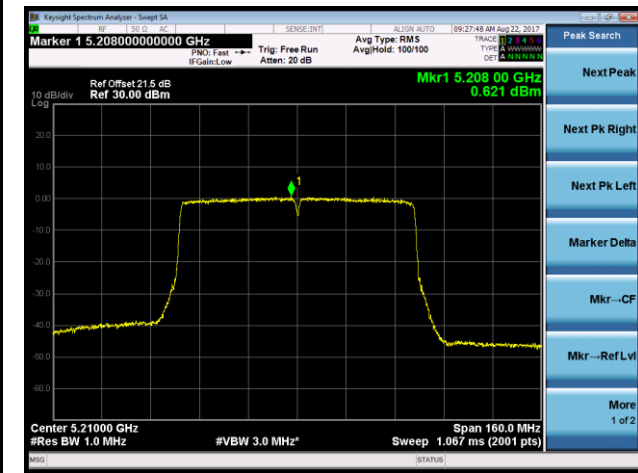

802.11ac-VHT40 Power Spectral Density - Ant 0 / Ant 0 + 1 + 2 + 3 (Beam-Forming Mode)

Channel 38 (5190MHz)

Channel 46 (5230MHz)

Channel 151 (5755MHz)

Channel 159 (5795MHz)

802.11ac-VHT80 Power Spectral Density - Ant 0 / Ant 0 + 1 + 2 + 3 (Beam-Forming Mode)

Channel 42 (5210MHz)

Channel 155 (5775MHz)

802.11ac-VHT80+80 Power Spectral Density - Ant 0 / Ant 0 + 1 (Ant 0 + 1 + 2 + 3) (Beam-Forming Mode)

Channel 42 (5210MHz)

Channel 155 (5775MHz)

802.11n-HT20 Power Spectral Density - Ant 1 / Ant 0 + 1 + 2 + 3 (Beam-Forming Mode)