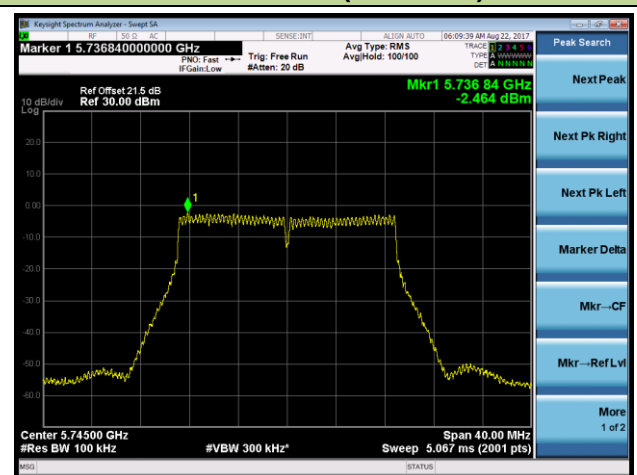

Channel 36 (5180MHz)

Channel 44 (5220MHz)

Channel 48 (5240MHz)

Channel 149 (5745MHz)

Channel 157 (5785MHz)

Channel 165 (5825MHz)

802.11ac-VHT40 Power Spectral Density - Ant 2 / Ant 0 + 1 + 2 + 3 (Beam-Forming Mode)
Channel 38 (5190MHz)

Channel 46 (5230MHz)

Channel 151 (5755MHz)

Channel 159 (5795MHz)

802.11ac-VHT80 Power Spectral Density - Ant 2 / Ant 0 + 1 + 2 + 3 (Beam-Forming Mode)

Channel 42 (5210MHz)

Channel 155 (5775MHz)

802.11ac-VHT80+80 Power Spectral Density - Ant 2 / Ant 2 + 3 (Ant 0 + 1 + 2 + 3) (Beam-Forming Mode)

Channel 42 (5210MHz)

Channel 155 (5775MHz)

802.11n-HT20 Power Spectral Density - Ant 3 / Ant 0 + 1 + 2 + 3 (Beam-Forming Mode)
Channel 36 (5180MHz)

Channel 44 (5220MHz)

Channel 48 (5240MHz)

Channel 149 (5745MHz)