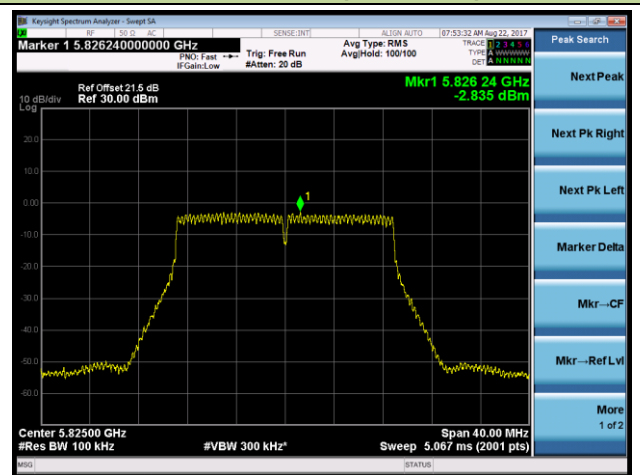

Channel 36 (5180MHz)

Channel 44 (5220MHz)

Channel 48 (5240MHz)

Channel 149 (5745MHz)

Channel 157 (5785MHz)

Channel 165 (5825MHz)

802.11ac-VHT40 Power Spectral Density - Ant 2 / Ant 0 + 1 + 2 + 3 (Beam-Forming Mode)
Channel 38 (5190MHz)

Channel 46 (5230MHz)

Channel 151 (5755MHz)

Channel 159 (5795MHz)

802.11ac-VHT80 Power Spectral Density - Ant 2 / Ant 0 + 1 + 2 + 3 (Beam-Forming Mode)

Channel 42 (5210MHz)

Channel 155 (5775MHz)

802.11ac-VHT80+80 Power Spectral Density - Ant 2 / Ant 2 + 3 (Ant 0 + 1 + 2 + 3) (Beam-Forming Mode)