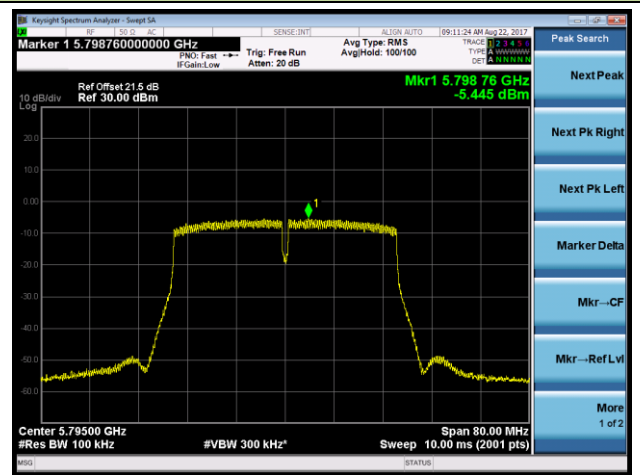

802.11ac-VHT40 Power Spectral Density - Ant 0 / Ant 0 + 1 + 2 + 3 (Beam-Forming Mode)

Channel 38 (5190MHz)

Channel 46 (5230MHz)

Channel 151 (5755MHz)

Channel 159 (5795MHz)

802.11ac-VHT80 Power Spectral Density - Ant 0 / Ant 0 + 1 + 2 + 3 (Beam-Forming Mode)

Channel 42 (5210MHz)

Channel 155 (5775MHz)

802.11ac-VHT80+80 Power Spectral Density - Ant 0 / Ant 0 + 1 (Ant 0 + 1 + 2 + 3) (Beam-Forming Mode)

Channel 42 (5210MHz)

Channel 155 (5775MHz)

802.11n-HT20 Power Spectral Density - Ant 1 / Ant 0 + 1 + 2 + 3 (Beam-Forming Mode)