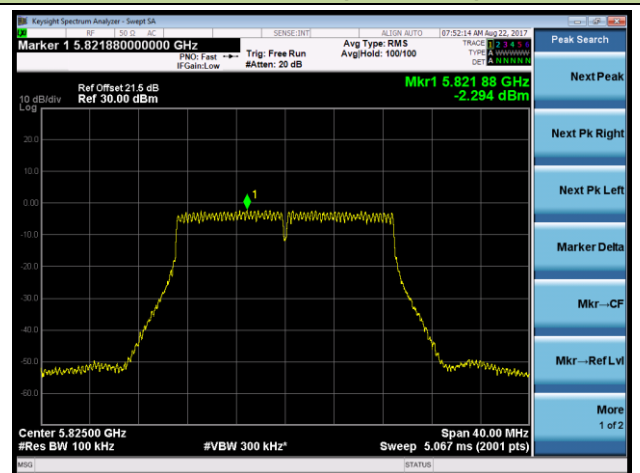

802.11ac-VHT20 Power Spectral Density - Ant 0 / Ant 0 + 1 + 2 + 3 (Beam-Forming Mode)

Channel 36 (5180MHz)

Channel 44 (5220MHz)

Channel 48 (5240MHz)

Channel 149 (5745MHz)

Channel 157 (5785MHz)

Channel 165 (5825MHz)

802.11ac-VHT40 Power Spectral Density - Ant 0 / Ant 0 + 1 + 2 + 3 (Beam-Forming Mode)

Channel 38 (5190MHz)

Channel 46 (5230MHz)

Channel 151 (5755MHz)

Channel 159 (5795MHz)

802.11ac-VHT80 Power Spectral Density - Ant 0 / Ant 0 + 1 + 2 + 3 (Beam-Forming Mode)