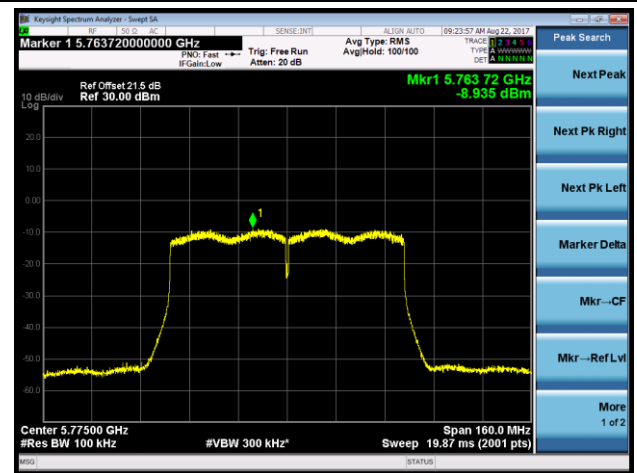

Channel 48 (5240MHz)

Channel 149 (5745MHz)

Channel 157 (5785MHz)

Channel 165 (5825MHz)

802.11ac-VHT40 Power Spectral Density - Ant 1 / Ant 0 + 1 + 2 + 3 (Beam-Forming Mode)

Channel 38 (5190MHz)

Channel 46 (5230MHz)

Channel 151 (5755MHz)

Channel 159 (5795MHz)

802.11ac-VHT80 Power Spectral Density - Ant 1 / Ant 0 + 1 + 2 + 3 (Beam-Forming Mode)
Channel 42 (5210MHz)

Channel 155 (5775MHz)

802.11ac-VHT80+80 Power Spectral Density - Ant 1 / Ant 0 + 1 (Ant 0 + 1 + 2 + 3) (Beam-Forming Mode)
Channel 42 (5210MHz)