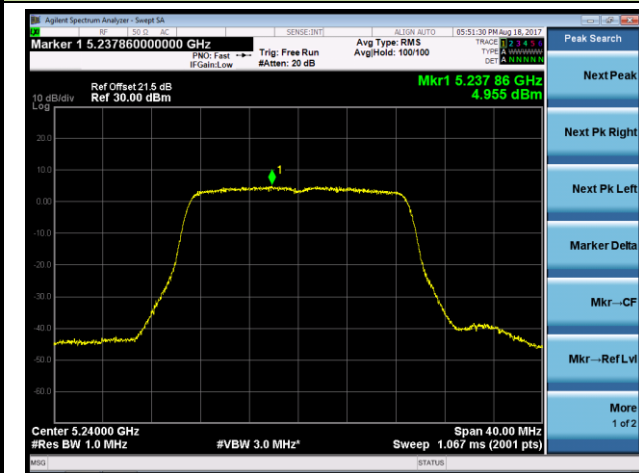

Channel 48 (5240MHz)