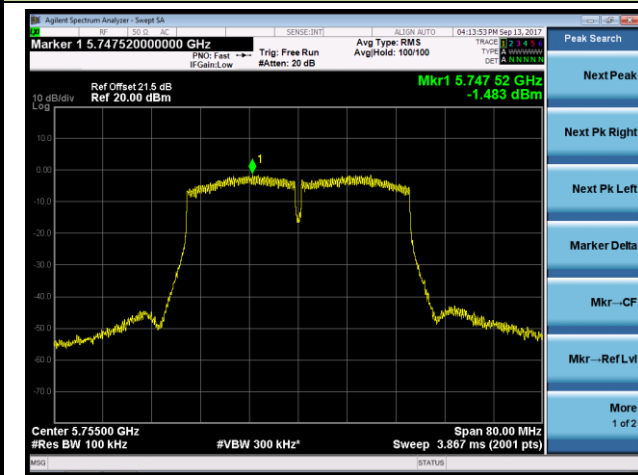

**Channel 165 (5825MHz)**

802.11ac-VHT40 Power Spectral Density - Ant 3 / Ant 0 + 1 + 2 + 3 (CDD Mode)

Channel 38 (5190MHz)

Channel 46 (5230MHz)

Channel 151 (5755MHz)

Channel 159 (5795MHz)

**802.11ac-VHT80 Power Spectral Density - Ant 3 / Ant 0 + 1 + 2 + 3 (CDD Mode)**
**Channel 42 (5210MHz)**

**Channel 155 (5775MHz)**

**802.11ac-VHT80+80 Power Spectral Density - Ant 3 / Ant 2 + 3 (Ant 0 + 1 + 2 + 3) (CDD Mode)**
**Channel 42 (5210MHz)**

**Channel 155 (5775MHz)**

802.11n-HT20 Power Spectral Density - Ant 0 / Ant 0 + 1 + 2 + 3 (Beam-Forming Mode)