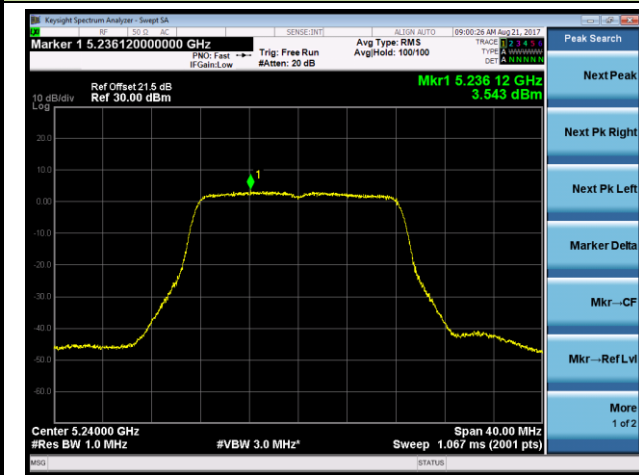

802.11a Power Spectral Density - Ant 2 / Ant 0 + 1 + 2 + 3 (CDD Mode)

Channel 36 (5180MHz)

Channel 44 (5220MHz)

Channel 48 (5240MHz)

Channel 149 (5745MHz)

Channel 157 (5785MHz)

Channel 165 (5825MHz)

**802.11n-HT20 Power Spectral Density - Ant 2 / Ant 0 + 1 + 2 + 3 (CDD Mode)**
**Channel 36 (5180MHz)**

**Channel 44 (5220MHz)**

**Channel 48 (5240MHz)**

**Channel 52 (5260MHz)**

**Channel 157 (5785MHz)**

**Channel 165 (5825MHz)**

**802.11n-HT40 Power Spectral Density - Ant 2 / Ant 0 + 1 + 2 + 3 (CDD Mode)**
**Channel 38 (5190MHz)**