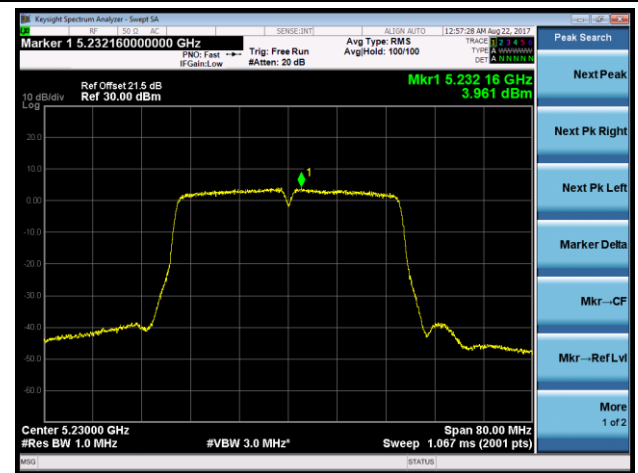

Channel 46 (5230MHz)