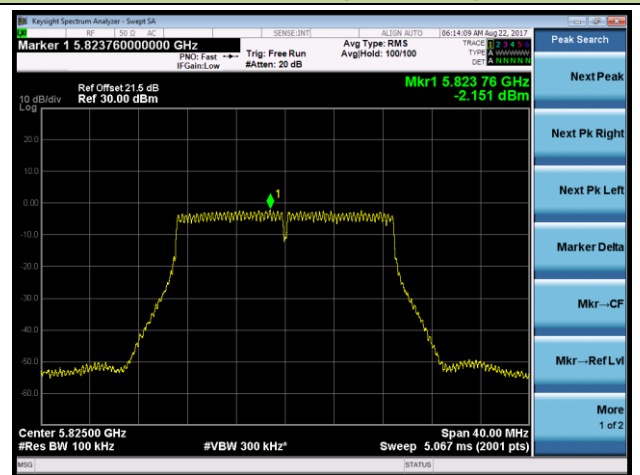

Channel 36 (5180MHz)

Channel 44 (5220MHz)

Channel 48 (5240MHz)

Channel 149 (5745MHz)

Channel 157 (5785MHz)

Channel 165 (5825MHz)

802.11n-HT40 Power Spectral Density - Ant 0 / Ant 0 + 1 + 2 + 3 (Beam-Forming Mode)