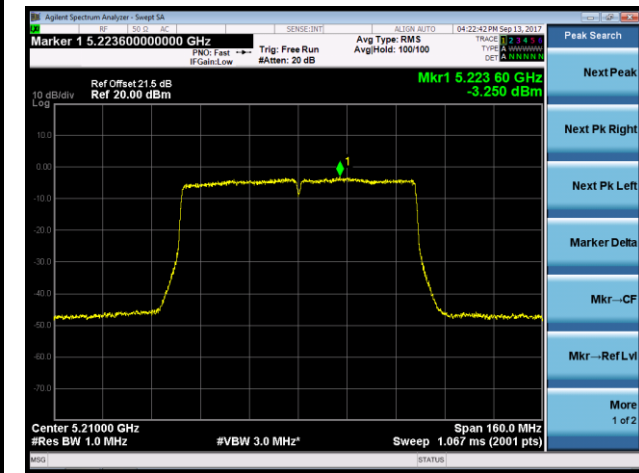

Channel 52 (5260MHz)

Channel 157 (5785MHz)

Channel 165 (5825MHz)

**802.11ac-VHT40 Power Spectral Density - Ant 2 / Ant 0 + 1 + 2 + 3 (CDD Mode)**
**Channel 38 (5190MHz)**

**Channel 46 (5230MHz)**

**Channel 151 (5755MHz)**

**Channel 159 (5795MHz)**

**802.11ac-VHT80 Power Spectral Density - Ant 2 / Ant 0 + 1 + 2 + 3 (CDD Mode)**

**Channel 42 (5210MHz)**

**Channel 155 (5775MHz)**

**802.11ac-VHT80+80 Power Spectral Density - Ant 2 / Ant 2 + 3 (Ant 0 + 1 + 2 + 3) (CDD Mode)**