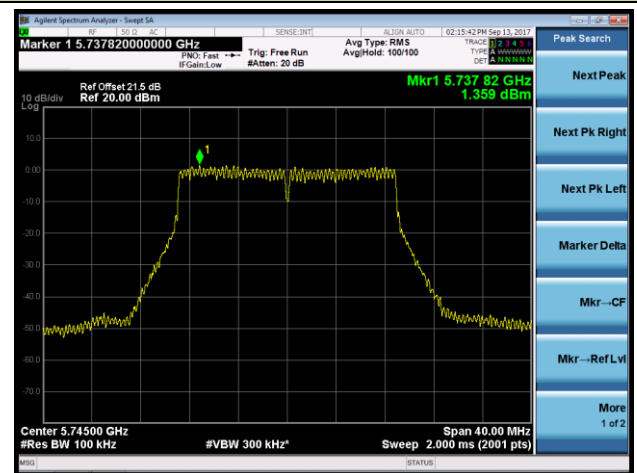

Channel 149 (5745MHz)