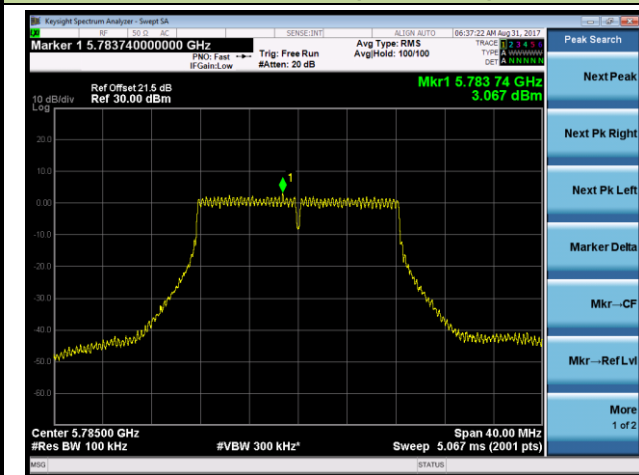

802.11a Power Spectral Density - Ant 2 / Ant 0 + 1 + 2 + 3 (CDD Mode)

Channel 36 (5180MHz)

Channel 44 (5220MHz)

Channel 48 (5240MHz)

Channel 149 (5745MHz)

Channel 157 (5785MHz)

Channel 165 (5825MHz)

**802.11n-HT20 Power Spectral Density - Ant 2 / Ant 0 + 1 + 2 + 3 (CDD Mode)**
**Channel 36 (5180MHz)**