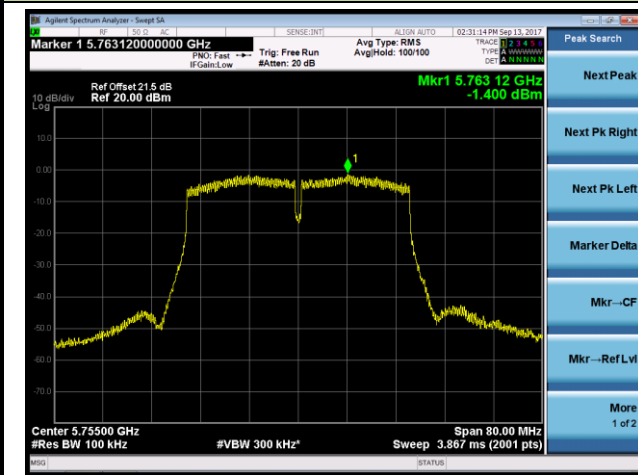

Channel 151 (5755MHz)