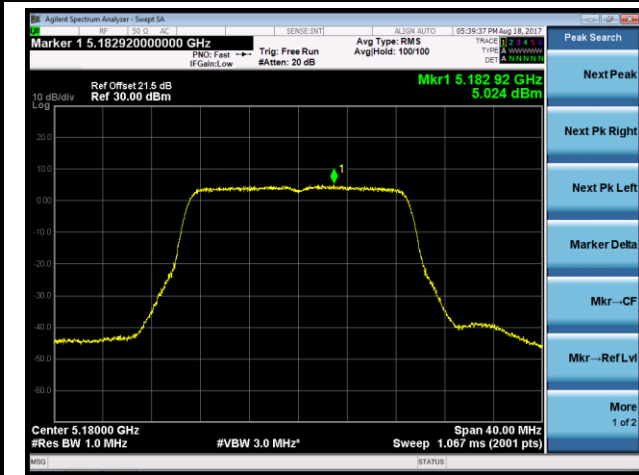

802.11n-HT20 Power Spectral Density - Ant 0 / Ant 0 + 1 + 2 + 3 (Beam-Forming Mode)

Channel 36 (5180MHz)