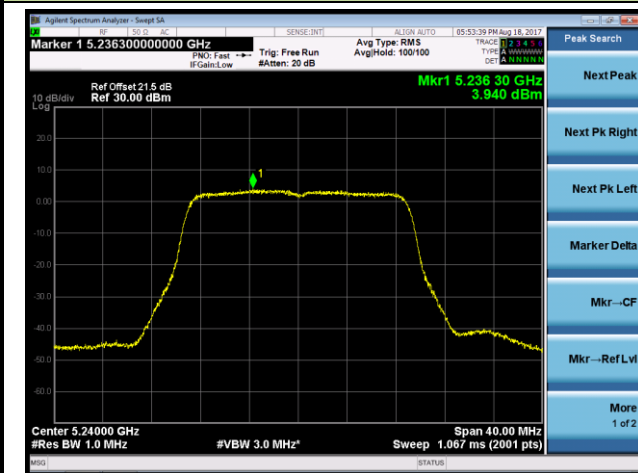

Channel 48 (5240MHz)