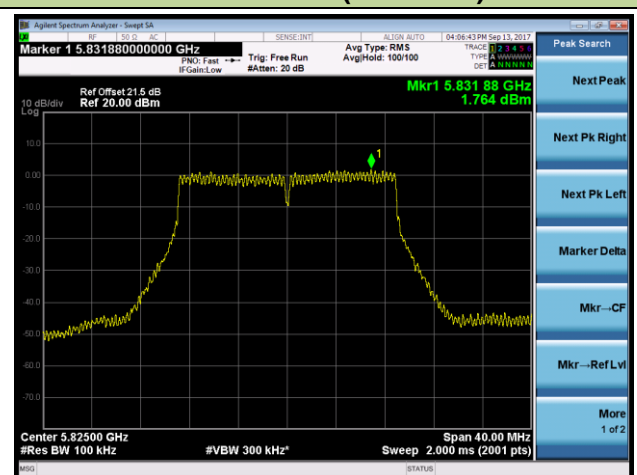

Channel 165 (5825MHz)