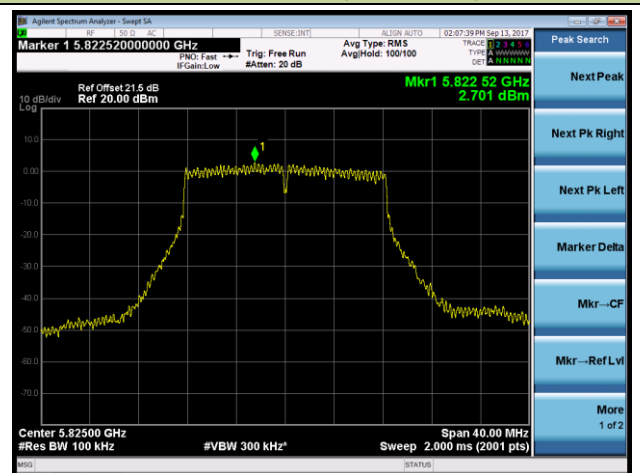

Channel 165 (5825MHz)