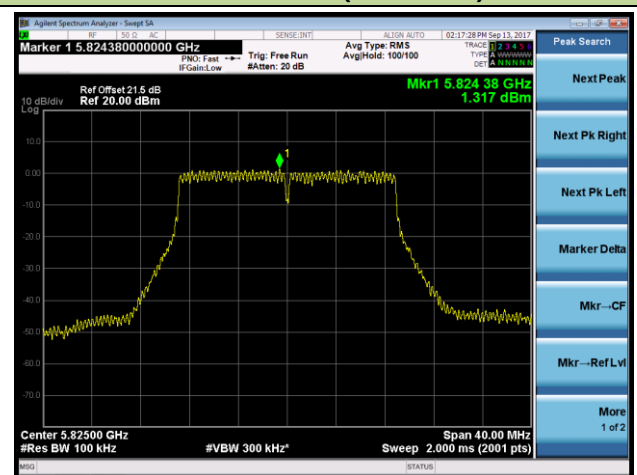

Channel 165 (5825MHz)