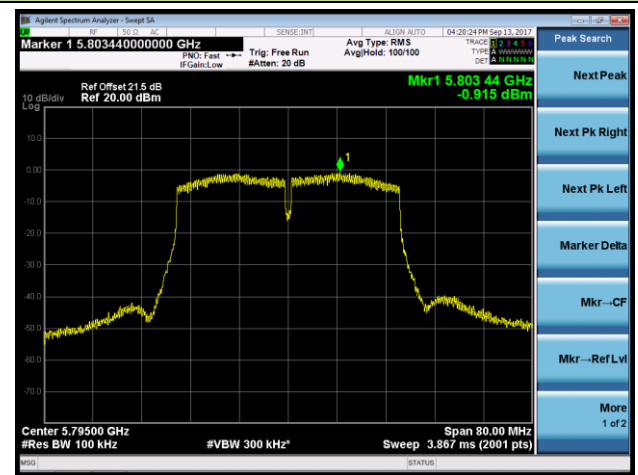

**Channel 165 (5825MHz)**

802.11ac-VHT40 Power Spectral Density - Ant 3 / Ant 0 + 1 + 2 + 3 (CDD Mode)

Channel 38 (5190MHz)

Channel 46 (5230MHz)

Channel 151 (5755MHz)

Channel 159 (5795MHz)

**802.11ac-VHT80 Power Spectral Density - Ant 3 / Ant 0 + 1 + 2 + 3 (CDD Mode)**
**Channel 42 (5210MHz)**