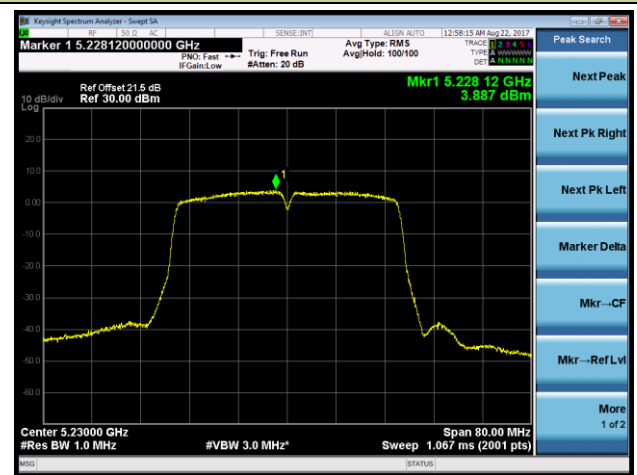

Channel 46 (5230MHz)