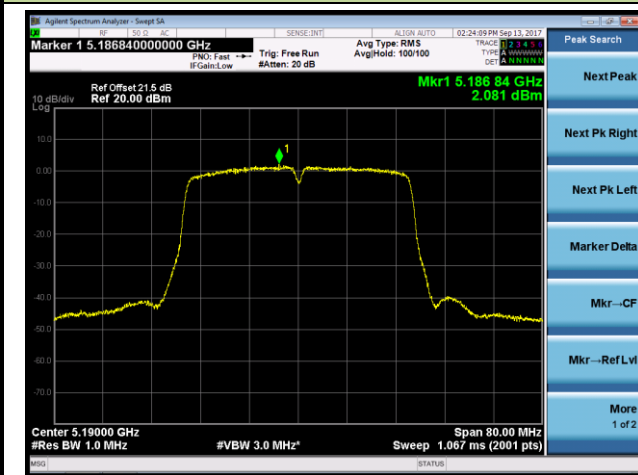

802.11a Power Spectral Density - Ant 2 / Ant 0 + 1 + 2 + 3 (CDD Mode)

Channel 36 (5180MHz)

Channel 44 (5220MHz)

Channel 48 (5240MHz)

Channel 149 (5745MHz)

Channel 157 (5785MHz)

Channel 165 (5825MHz)

**802.11n-HT20 Power Spectral Density - Ant 2 / Ant 0 + 1 + 2 + 3 (CDD Mode)**
**Channel 36 (5180MHz)**

**Channel 44 (5220MHz)**

**Channel 48 (5240MHz)**

**Channel 52 (5260MHz)**

**Channel 157 (5785MHz)**

**Channel 165 (5825MHz)**

**802.11n-HT40 Power Spectral Density - Ant 2 / Ant 0 + 1 + 2 + 3 (CDD Mode)**
**Channel 38 (5190MHz)**