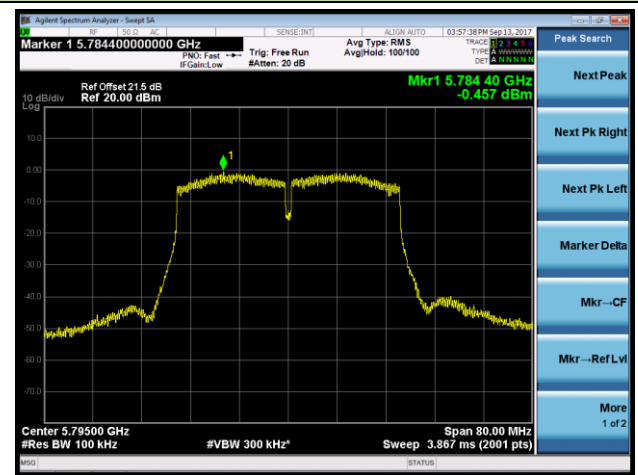

Channel 159 (5795MHz)