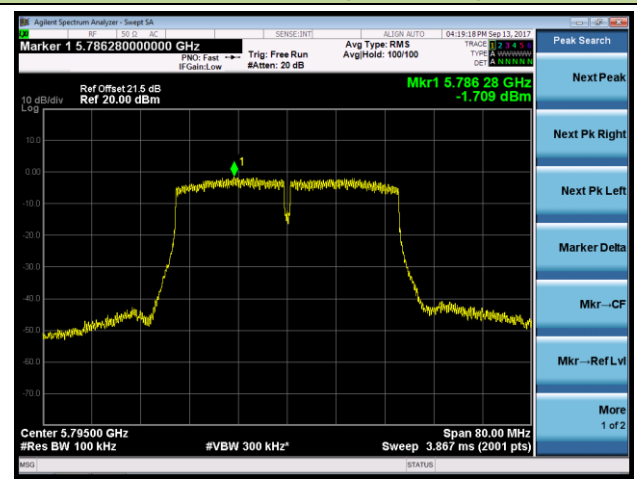

Channel 52 (5260MHz)

Channel 157 (5785MHz)

Channel 165 (5825MHz)

**802.11ac-VHT40 Power Spectral Density - Ant 2 / Ant 0 + 1 + 2 + 3 (CDD Mode)**
**Channel 38 (5190MHz)**

**Channel 46 (5230MHz)**

**Channel 151 (5755MHz)**

**Channel 159 (5795MHz)**

**802.11ac-VHT80 Power Spectral Density - Ant 2 / Ant 0 + 1 + 2 + 3 (CDD Mode)**

**Channel 42 (5210MHz)**

**Channel 155 (5775MHz)**

**802.11ac-VHT80+80 Power Spectral Density - Ant 2 / Ant 2 + 3 (Ant 0 + 1 + 2 + 3) (CDD Mode)**