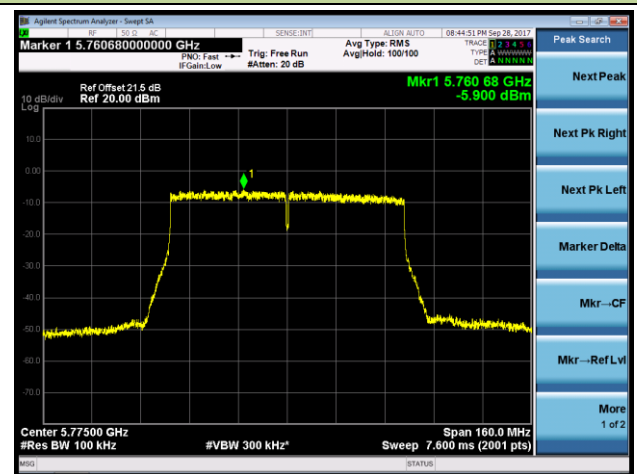

Channel 155 (5775MHz)