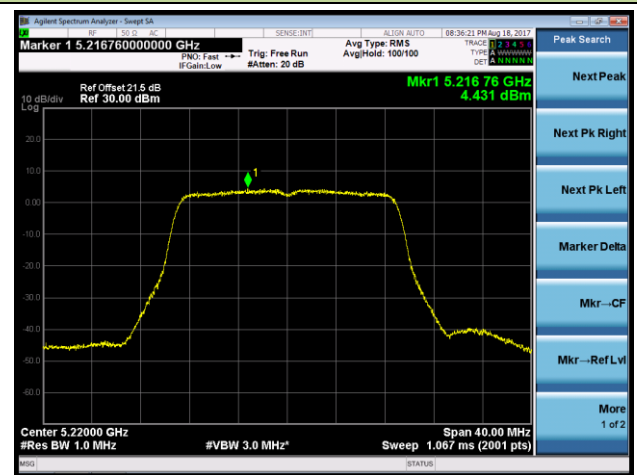

Channel 44 (5220MHz)