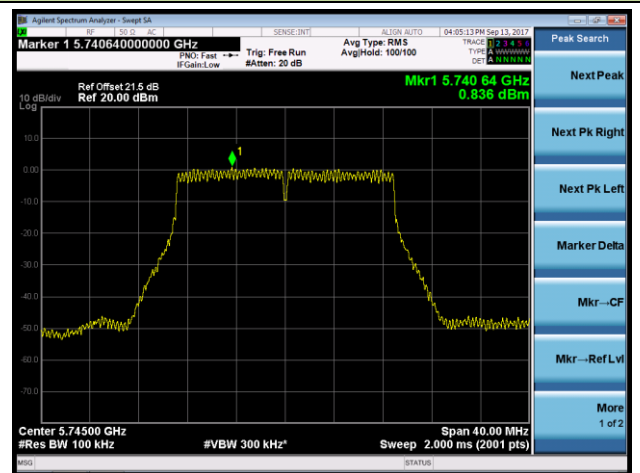

Channel 52 (5260MHz)