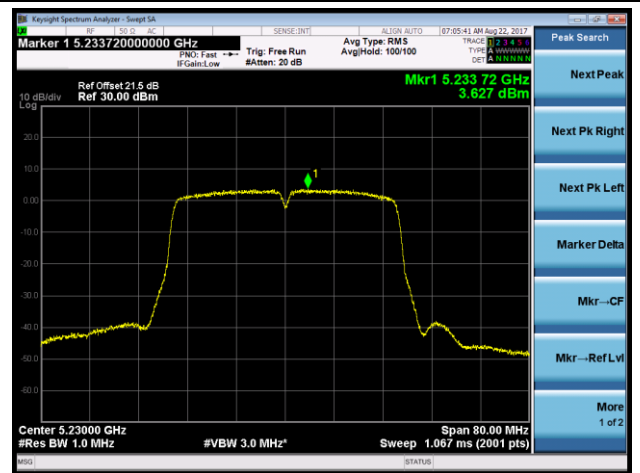

Channel 46 (5230MHz)