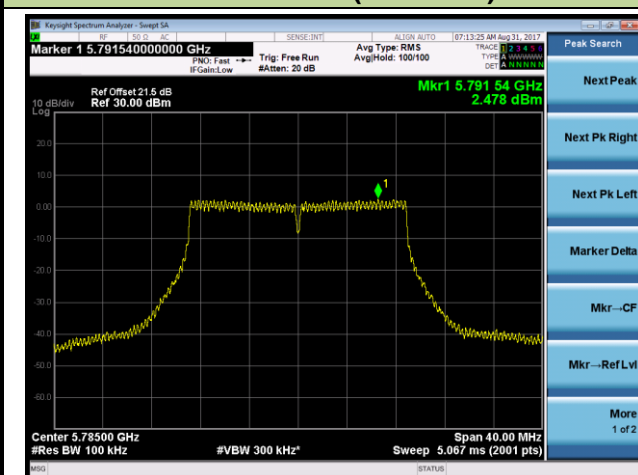

Channel 157 (5785MHz)