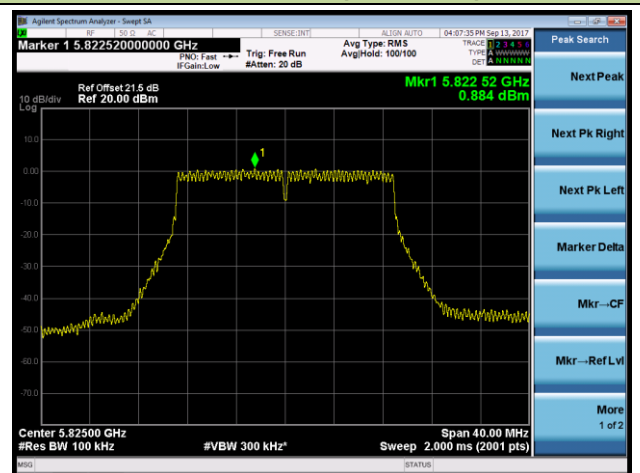

Channel 165 (5825MHz)