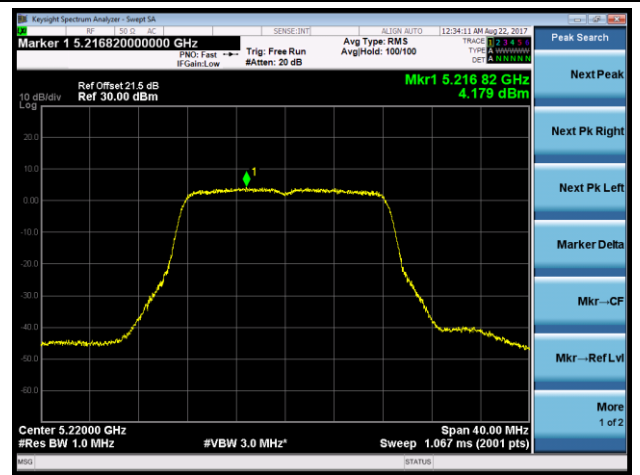

802.11a Power Spectral Density - Ant 2 / Ant 0 + 1 + 2 + 3 (CDD Mode)

Channel 36 (5180MHz)

Channel 44 (5220MHz)

Channel 48 (5240MHz)

Channel 149 (5745MHz)

Channel 157 (5785MHz)

Channel 165 (5825MHz)

**802.11n-HT20 Power Spectral Density - Ant 2 / Ant 0 + 1 + 2 + 3 (CDD Mode)**
**Channel 36 (5180MHz)**