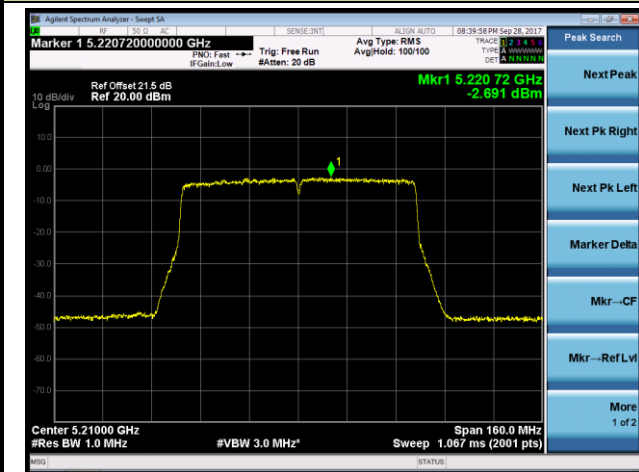

**Channel 159 (5795MHz)**

**802.11ac-VHT80 Power Spectral Density - Ant 2 / Ant 0 + 1 + 2 + 3 (CDD Mode)**

**Channel 42 (5210MHz)**

**Channel 155 (5775MHz)**

**802.11ac-VHT80+80 Power Spectral Density - Ant 2 / Ant 2 + 3 (Ant 0 + 1 + 2 + 3) (CDD Mode)**

**Channel 42 (5210MHz)**

**Channel 155 (5775MHz)**

802.11a Power Spectral Density - Ant 3 / Ant 0 + 1 + 2 + 3 (CDD Mode)

Channel 36 (5180MHz)

Channel 44 (5220MHz)

Channel 48 (5240MHz)

Channel 149 (5745MHz)

Channel 157 (5785MHz)