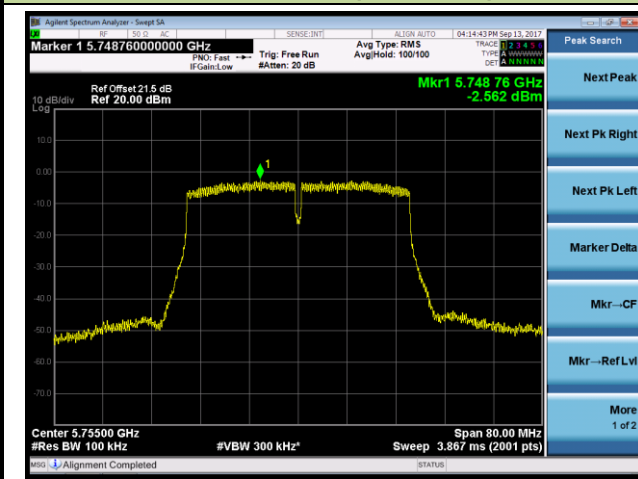

Channel 52 (5260MHz)

Channel 157 (5785MHz)

Channel 165 (5825MHz)

**802.11ac-VHT40 Power Spectral Density - Ant 2 / Ant 0 + 1 + 2 + 3 (CDD Mode)**
**Channel 38 (5190MHz)**

**Channel 46 (5230MHz)**

**Channel 151 (5755MHz)**

**Channel 159 (5795MHz)**

**802.11ac-VHT80 Power Spectral Density - Ant 2 / Ant 0 + 1 + 2 + 3 (CDD Mode)**

**Channel 42 (5210MHz)**

**Channel 155 (5775MHz)**

**802.11ac-VHT80+80 Power Spectral Density - Ant 2 / Ant 2 + 3 (Ant 0 + 1 + 2 + 3) (CDD Mode)**