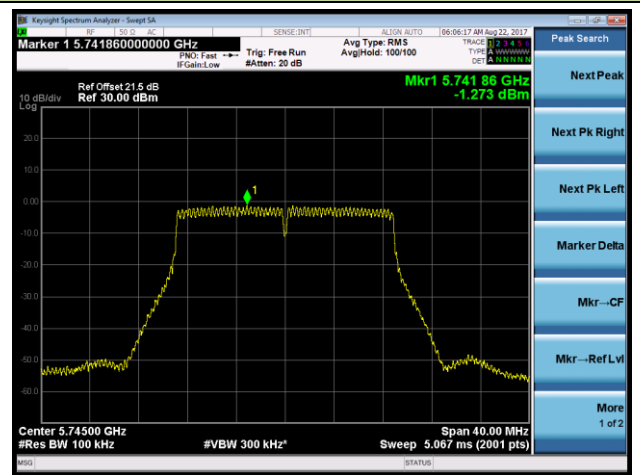

Channel 36 (5180MHz)

Channel 44 (5220MHz)

Channel 48 (5240MHz)

Channel 149 (5745MHz)

Channel 157 (5785MHz)

Channel 165 (5825MHz)

802.11n-HT40 Power Spectral Density - Ant 0 / Ant 0 + 1 + 2 + 3 (Beam-Forming Mode)