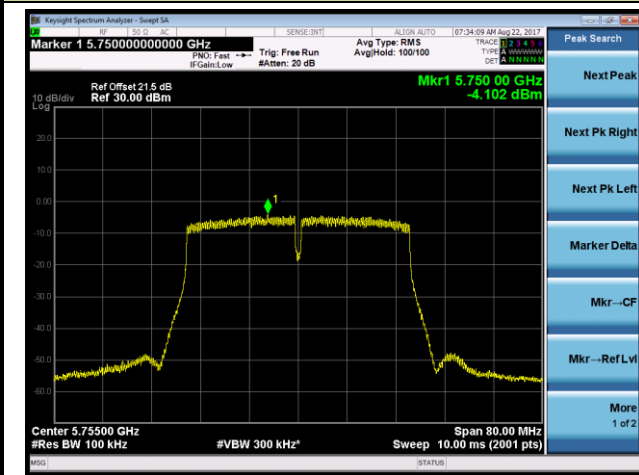

Channel 151 (5755MHz)