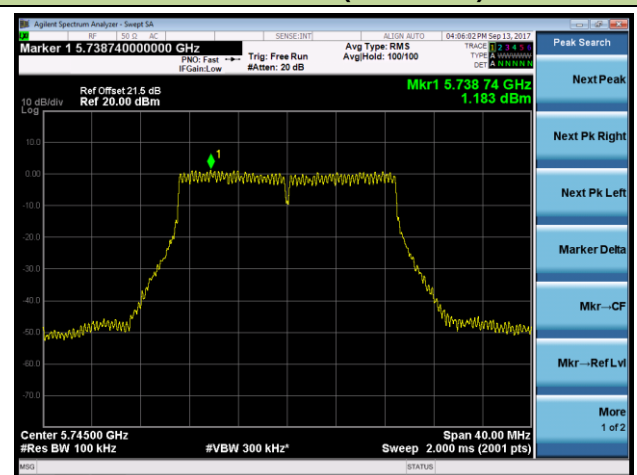

Channel 149 (5745MHz)