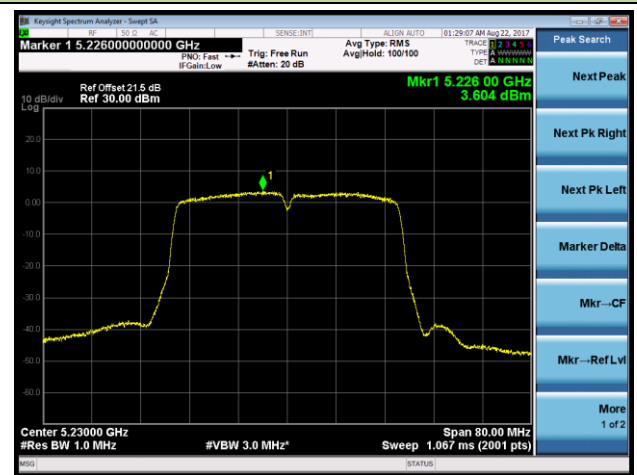

Channel 52 (5260MHz)

Channel 157 (5785MHz)

Channel 165 (5825MHz)

**802.11ac-VHT40 Power Spectral Density - Ant 2 / Ant 0 + 1 + 2 + 3 (CDD Mode)**
**Channel 38 (5190MHz)**

**Channel 46 (5230MHz)**

**Channel 151 (5755MHz)**

**Channel 159 (5795MHz)**

**802.11ac-VHT80 Power Spectral Density - Ant 2 / Ant 0 + 1 + 2 + 3 (CDD Mode)**

**Channel 42 (5210MHz)**

**Channel 155 (5775MHz)**

**802.11ac-VHT80+80 Power Spectral Density - Ant 2 / Ant 2 + 3 (Ant 0 + 1 + 2 + 3) (CDD Mode)**