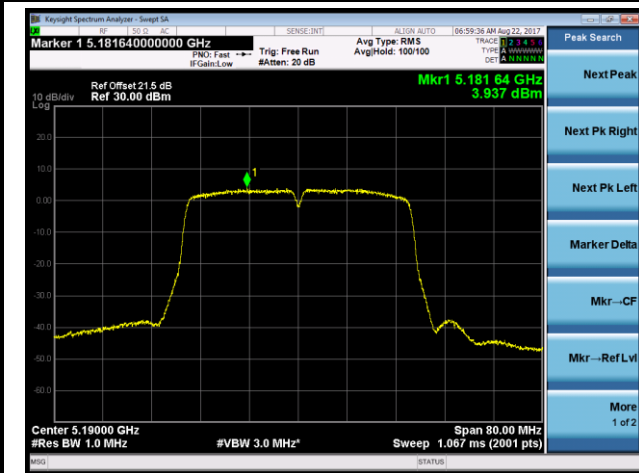

802.11n-HT40 Power Spectral Density - Ant 0 / Ant 0 + 1 + 2 + 3 (Beam-Forming Mode)

Channel 38 (5190MHz)