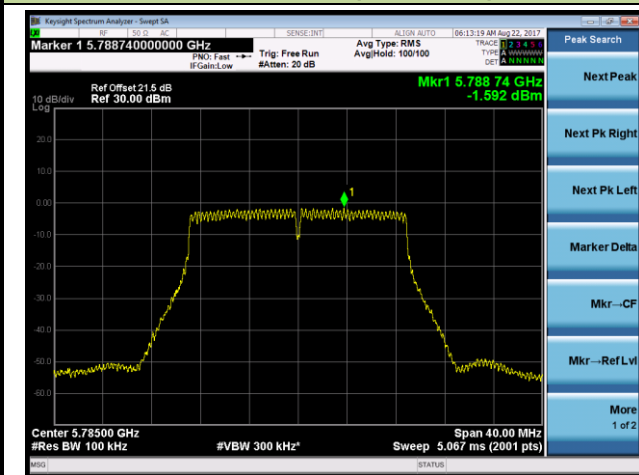

**Channel 155 (5775MHz)**

**802.11ac-VHT80+80 Power Spectral Density - Ant 3 / Ant 2 + 3 (Ant 0 + 1 + 2 + 3) (CDD Mode)**
**Channel 42 (5210MHz)**

**Channel 155 (5775MHz)**

802.11n-HT20 Power Spectral Density - Ant 0 / Ant 0 + 1 + 2 + 3 (Beam-Forming Mode)

Channel 36 (5180MHz)

Channel 44 (5220MHz)

Channel 48 (5240MHz)

Channel 149 (5745MHz)

Channel 157 (5785MHz)

Channel 165 (5825MHz)

802.11n-HT40 Power Spectral Density - Ant 0 / Ant 0 + 1 + 2 + 3 (Beam-Forming Mode)

Channel 38 (5190MHz)

Channel 46 (5230MHz)

Channel 151 (5755MHz)

Channel 159 (5795MHz)