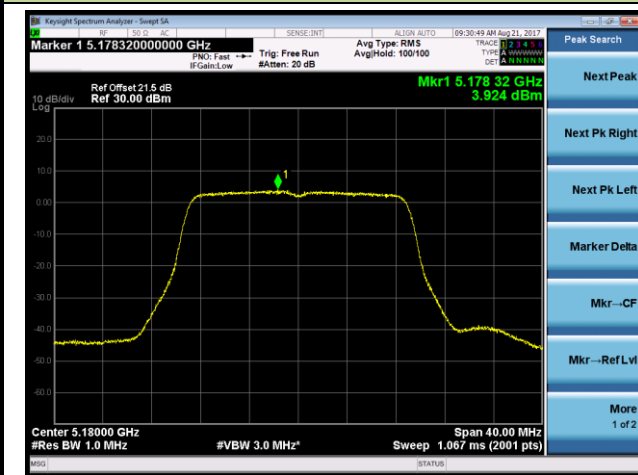

802.11a Power Spectral Density - Ant 2 / Ant 0 + 1 + 2 + 3 (CDD Mode)

Channel 36 (5180MHz)

Channel 44 (5220MHz)

Channel 48 (5240MHz)

Channel 149 (5745MHz)

Channel 157 (5785MHz)

Channel 165 (5825MHz)

**802.11n-HT20 Power Spectral Density - Ant 2 / Ant 0 + 1 + 2 + 3 (CDD Mode)**
**Channel 36 (5180MHz)**

**Channel 44 (5220MHz)**

**Channel 48 (5240MHz)**

**Channel 52 (5260MHz)**

**Channel 157 (5785MHz)**

**Channel 165 (5825MHz)**

**802.11n-HT40 Power Spectral Density - Ant 2 / Ant 0 + 1 + 2 + 3 (CDD Mode)**
**Channel 38 (5190MHz)**