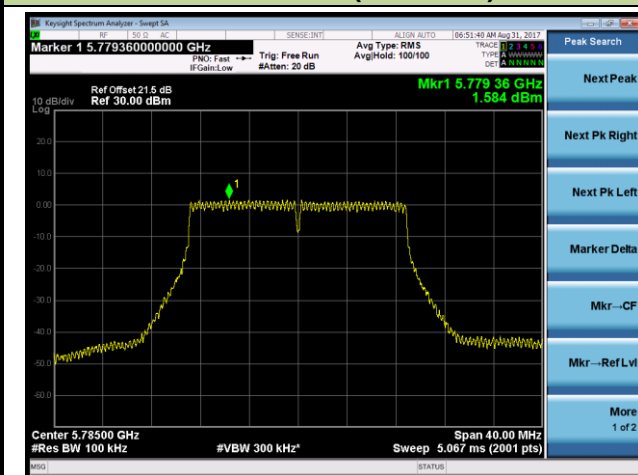

Channel 157 (5785MHz)