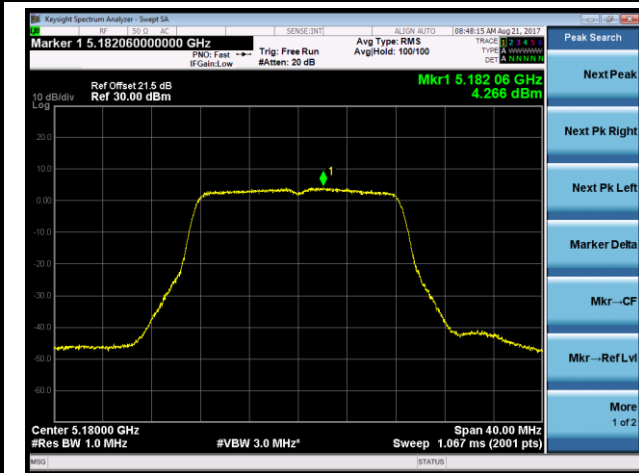

**Channel 159 (5795MHz)**

**802.11ac-VHT80 Power Spectral Density - Ant 2 / Ant 0 + 1 + 2 + 3 (CDD Mode)**

**Channel 42 (5210MHz)**

**Channel 155 (5775MHz)**

**802.11ac-VHT80+80 Power Spectral Density - Ant 2 / Ant 2 + 3 (Ant 0 + 1 + 2 + 3) (CDD Mode)**

**Channel 42 (5210MHz)**

**Channel 155 (5775MHz)**

802.11a Power Spectral Density - Ant 3 / Ant 0 + 1 + 2 + 3 (CDD Mode)

Channel 36 (5180MHz)

Channel 44 (5220MHz)

Channel 48 (5240MHz)

Channel 149 (5745MHz)

Channel 157 (5785MHz)