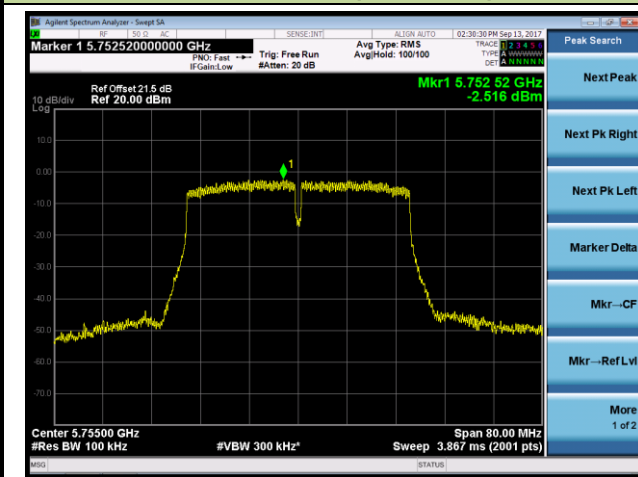

Channel 151 (5755MHz)