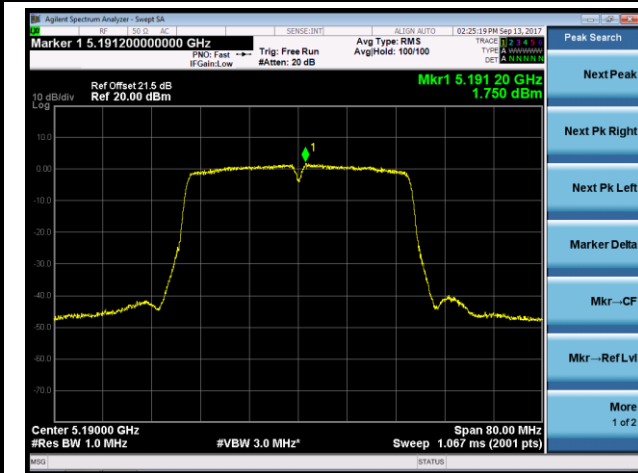

802.11n-HT40 Power Spectral Density - Ant 3 / Ant 0 + 1 + 2 + 3 (CDD Mode)

Channel 38 (5190MHz)