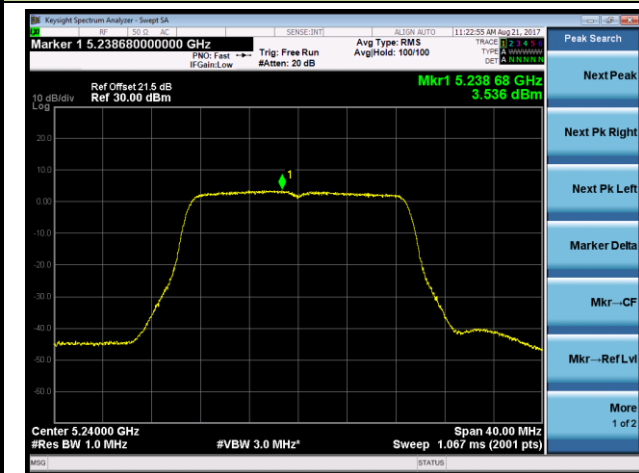

**Channel 46 (5230MHz)**

**Channel 151 (5755MHz)**

**Channel 159 (5795MHz)**

802.11ac-VHT20 Power Spectral Density - Ant 2 / Ant 0 + 1 + 2 + 3 (CDD Mode)

Channel 36 (5180MHz)

Channel 44 (5220MHz)

Channel 48 (5240MHz)

Channel 52 (5260MHz)

Channel 157 (5785MHz)

Channel 165 (5825MHz)

**802.11ac-VHT40 Power Spectral Density - Ant 2 / Ant 0 + 1 + 2 + 3 (CDD Mode)**
**Channel 38 (5190MHz)**

**Channel 46 (5230MHz)**

**Channel 151 (5755MHz)**