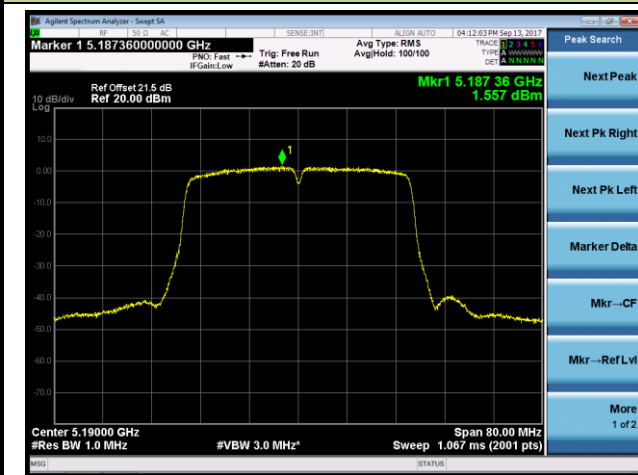

Channel 52 (5260MHz)

Channel 157 (5785MHz)

Channel 165 (5825MHz)

**802.11ac-VHT40 Power Spectral Density - Ant 2 / Ant 0 + 1 + 2 + 3 (CDD Mode)**
**Channel 38 (5190MHz)**

**Channel 46 (5230MHz)**

**Channel 151 (5755MHz)**

**Channel 159 (5795MHz)**

**802.11ac-VHT80 Power Spectral Density - Ant 2 / Ant 0 + 1 + 2 + 3 (CDD Mode)**

**Channel 42 (5210MHz)**

**Channel 155 (5775MHz)**

**802.11ac-VHT80+80 Power Spectral Density - Ant 2 / Ant 2 + 3 (Ant 0 + 1 + 2 + 3) (CDD Mode)**