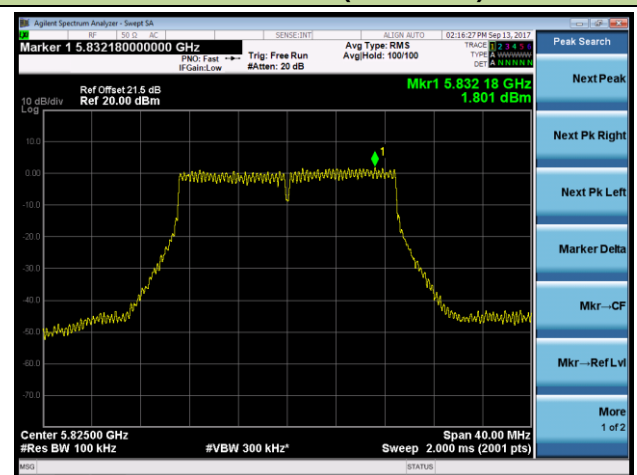

Channel 165 (5825MHz)