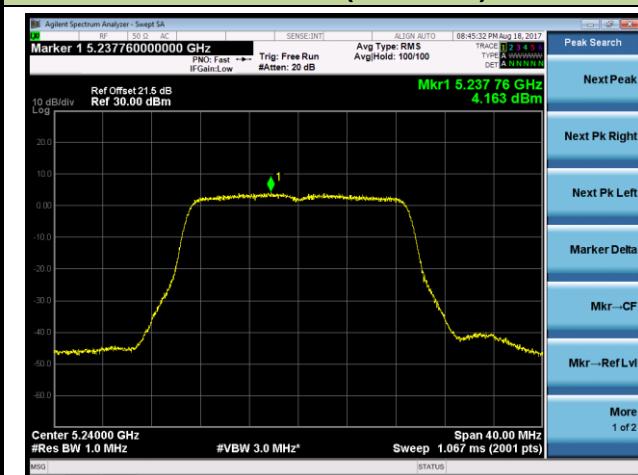

Channel 48 (5240MHz)