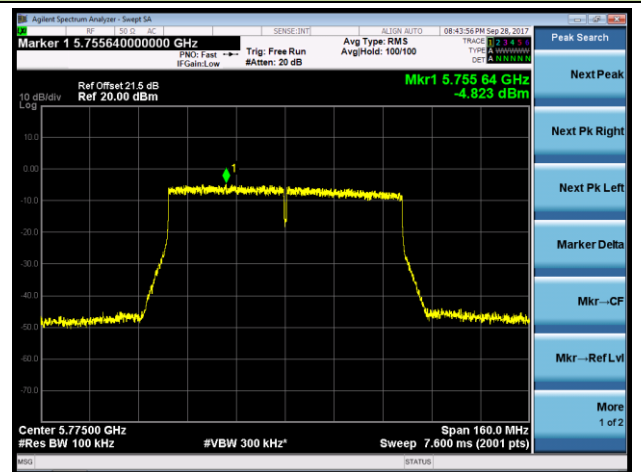

**Channel 159 (5795MHz)**

**802.11ac-VHT80 Power Spectral Density - Ant 2 / Ant 0 + 1 + 2 + 3 (CDD Mode)**

**Channel 42 (5210MHz)**

**Channel 155 (5775MHz)**

**802.11ac-VHT80+80 Power Spectral Density - Ant 2 / Ant 2 + 3 (Ant 0 + 1 + 2 + 3) (CDD Mode)**

**Channel 42 (5210MHz)**

**Channel 155 (5775MHz)**

802.11a Power Spectral Density - Ant 3 / Ant 0 + 1 + 2 + 3 (CDD Mode)

Channel 36 (5180MHz)

Channel 44 (5220MHz)

Channel 48 (5240MHz)

Channel 149 (5745MHz)

Channel 157 (5785MHz)