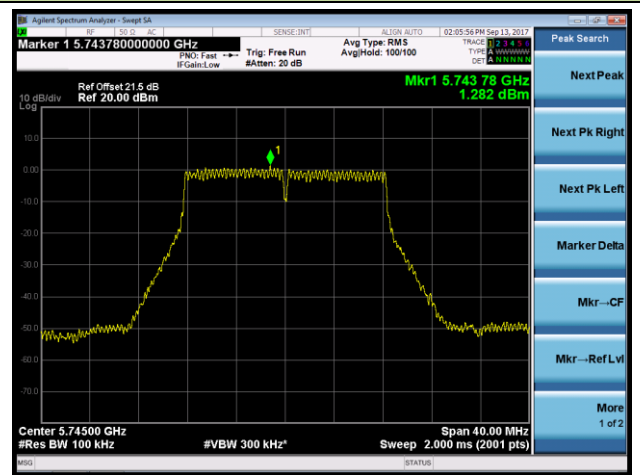

802.11a Power Spectral Density - Ant 2 / Ant 0 + 1 + 2 + 3 (CDD Mode)

Channel 36 (5180MHz)

Channel 44 (5220MHz)

Channel 48 (5240MHz)

Channel 149 (5745MHz)

Channel 157 (5785MHz)

Channel 165 (5825MHz)

**802.11n-HT20 Power Spectral Density - Ant 2 / Ant 0 + 1 + 2 + 3 (CDD Mode)**
**Channel 36 (5180MHz)**