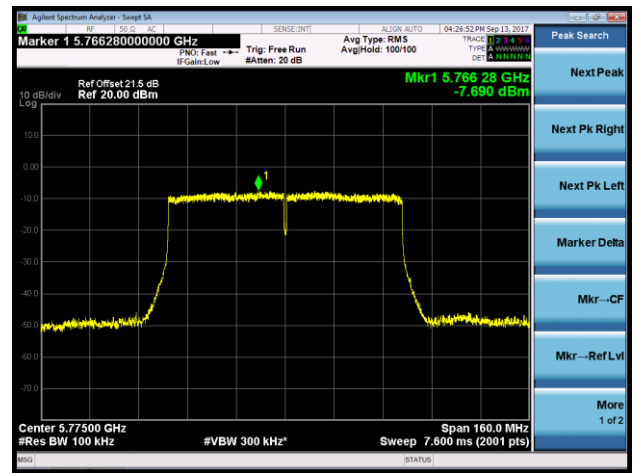

Channel 52 (5260MHz)

Channel 157 (5785MHz)

Channel 165 (5825MHz)

**802.11ac-VHT40 Power Spectral Density - Ant 2 / Ant 0 + 1 + 2 + 3 (CDD Mode)**
**Channel 38 (5190MHz)**

**Channel 46 (5230MHz)**

**Channel 151 (5755MHz)**

**Channel 159 (5795MHz)**

**802.11ac-VHT80 Power Spectral Density - Ant 2 / Ant 0 + 1 + 2 + 3 (CDD Mode)**

**Channel 42 (5210MHz)**

**Channel 155 (5775MHz)**

**802.11ac-VHT80+80 Power Spectral Density - Ant 2 / Ant 2 + 3 (Ant 0 + 1 + 2 + 3) (CDD Mode)**