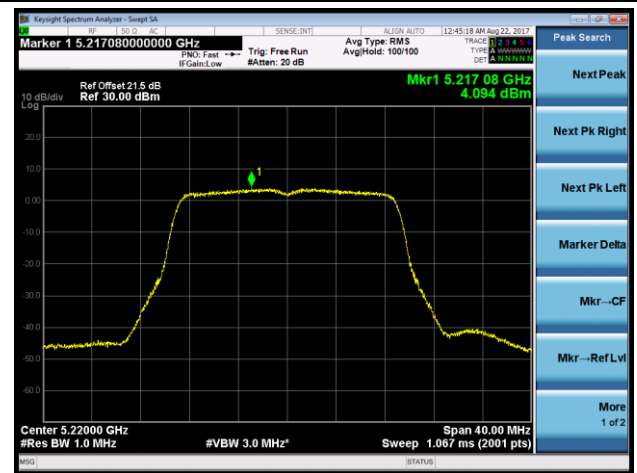

Channel 44 (5220MHz)