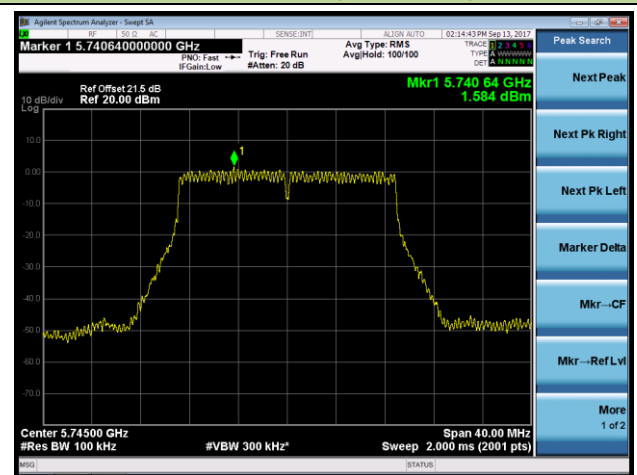

802.11a Power Spectral Density - Ant 2 / Ant 0 + 1 + 2 + 3 (CDD Mode)

Channel 36 (5180MHz)

Channel 44 (5220MHz)

Channel 48 (5240MHz)

Channel 149 (5745MHz)

Channel 157 (5785MHz)

Channel 165 (5825MHz)

**802.11n-HT20 Power Spectral Density - Ant 2 / Ant 0 + 1 + 2 + 3 (CDD Mode)**
**Channel 36 (5180MHz)**

**Channel 44 (5220MHz)**

**Channel 48 (5240MHz)**

**Channel 52 (5260MHz)**

**Channel 157 (5785MHz)**

**Channel 165 (5825MHz)**

**802.11n-HT40 Power Spectral Density - Ant 2 / Ant 0 + 1 + 2 + 3 (CDD Mode)**
**Channel 38 (5190MHz)**