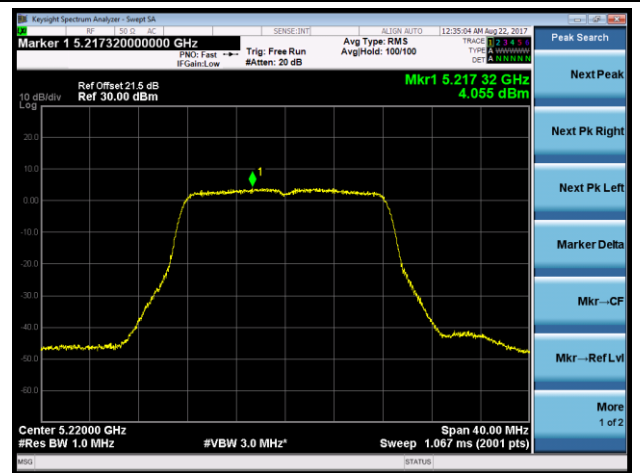

**Channel 42 (5210MHz)**

**Channel 155 (5775MHz)**

802.11a Power Spectral Density - Ant 3 / Ant 0 + 1 + 2 + 3 (CDD Mode)

Channel 36 (5180MHz)

Channel 44 (5220MHz)

Channel 48 (5240MHz)

Channel 149 (5745MHz)

Channel 157 (5785MHz)