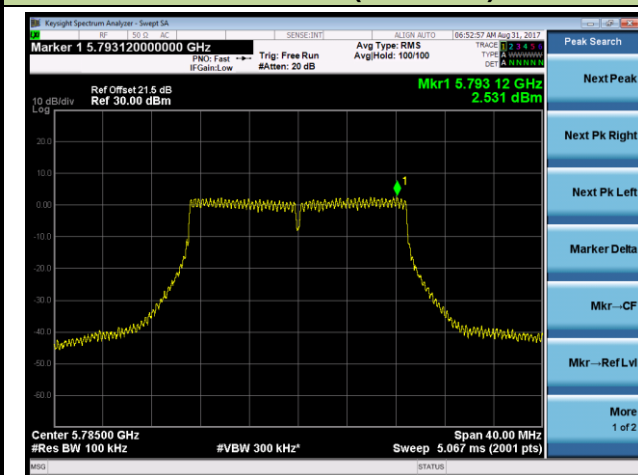

Channel 157 (5785MHz)