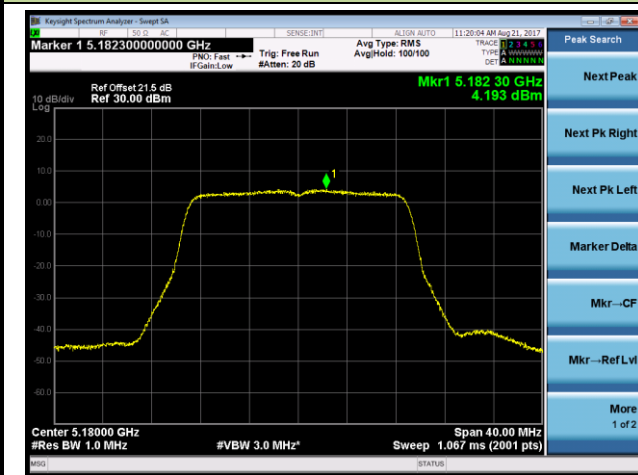

802.11ac-VHT20 Power Spectral Density - Ant 3 / Ant 0 + 1 + 2 + 3 (CDD Mode)

Channel 36 (5180MHz)