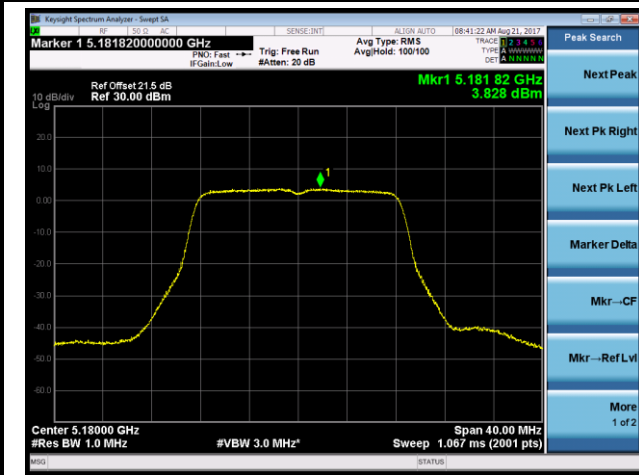

802.11a Power Spectral Density - Ant 2 / Ant 0 + 1 + 2 + 3 (CDD Mode)

Channel 36 (5180MHz)

Channel 44 (5220MHz)

Channel 48 (5240MHz)

Channel 149 (5745MHz)

Channel 157 (5785MHz)

Channel 165 (5825MHz)

**802.11n-HT20 Power Spectral Density - Ant 2 / Ant 0 + 1 + 2 + 3 (CDD Mode)**
**Channel 36 (5180MHz)**

**Channel 44 (5220MHz)**

**Channel 48 (5240MHz)**

**Channel 52 (5260MHz)**

**Channel 157 (5785MHz)**

**Channel 165 (5825MHz)**

**802.11n-HT40 Power Spectral Density - Ant 2 / Ant 0 + 1 + 2 + 3 (CDD Mode)**
**Channel 38 (5190MHz)**