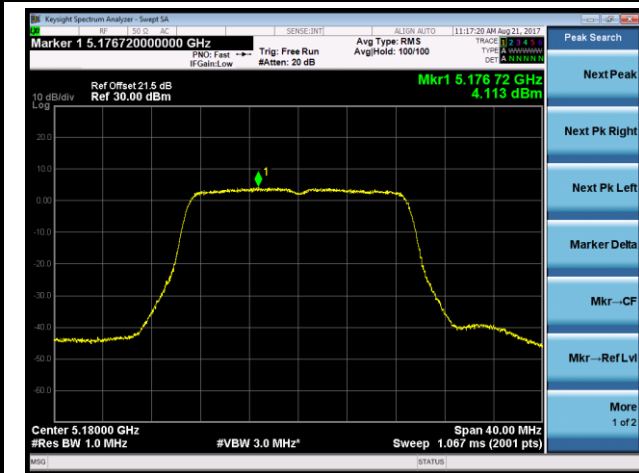

802.11ac-VHT20 Power Spectral Density - Ant 2 / Ant 0 + 1 + 2 + 3 (CDD Mode)

Channel 36 (5180MHz)