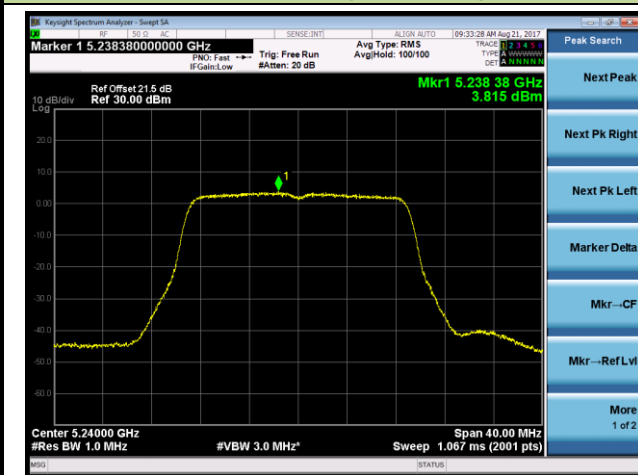

802.11a Power Spectral Density - Ant 2 / Ant 0 + 1 + 2 + 3 (CDD Mode)

Channel 36 (5180MHz)

Channel 44 (5220MHz)

Channel 48 (5240MHz)

Channel 149 (5745MHz)

Channel 157 (5785MHz)

Channel 165 (5825MHz)

**802.11n-HT20 Power Spectral Density - Ant 2 / Ant 0 + 1 + 2 + 3 (CDD Mode)**
**Channel 36 (5180MHz)**

**Channel 44 (5220MHz)**

**Channel 48 (5240MHz)**

**Channel 52 (5260MHz)**

**Channel 157 (5785MHz)**

**Channel 165 (5825MHz)**

**802.11n-HT40 Power Spectral Density - Ant 2 / Ant 0 + 1 + 2 + 3 (CDD Mode)**
**Channel 38 (5190MHz)**