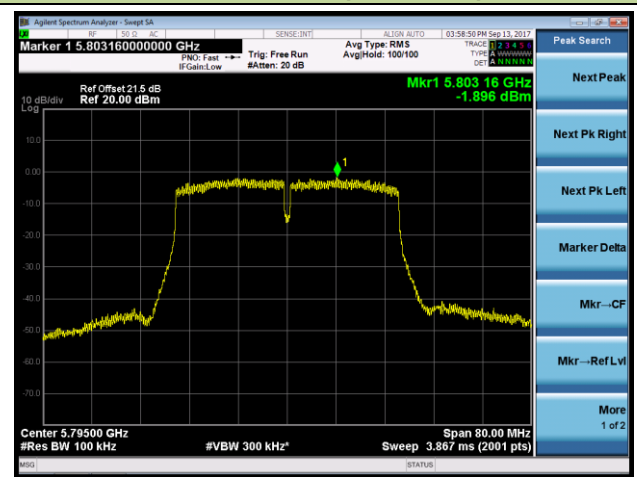

Channel 159 (5795MHz)