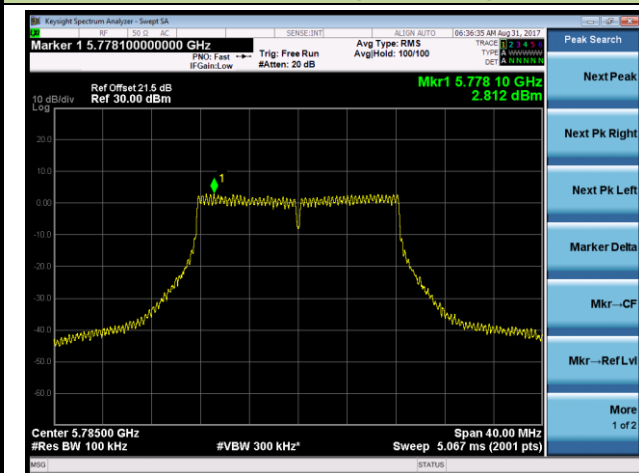

**Channel 42 (5210MHz)**

**Channel 155 (5775MHz)**

802.11a Power Spectral Density - Ant 3 / Ant 0 + 1 + 2 + 3 (CDD Mode)

Channel 36 (5180MHz)

Channel 44 (5220MHz)

Channel 48 (5240MHz)

Channel 149 (5745MHz)

Channel 157 (5785MHz)