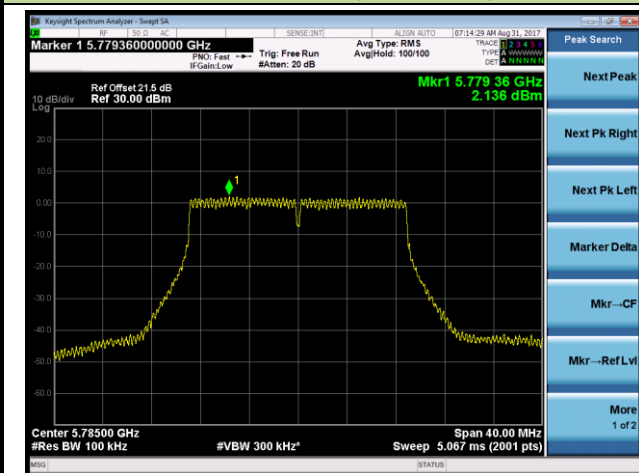

Channel 157 (5785MHz)