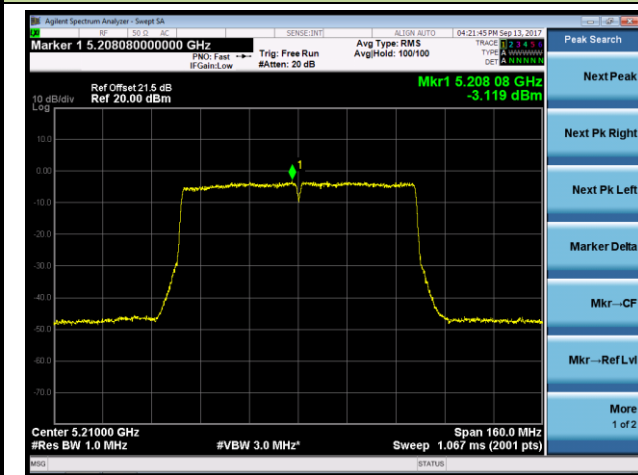

**Channel 165 (5825MHz)**

802.11ac-VHT40 Power Spectral Density - Ant 3 / Ant 0 + 1 + 2 + 3 (CDD Mode)

Channel 38 (5190MHz)

Channel 46 (5230MHz)

Channel 151 (5755MHz)

Channel 159 (5795MHz)

**802.11ac-VHT80 Power Spectral Density - Ant 3 / Ant 0 + 1 + 2 + 3 (CDD Mode)**
**Channel 42 (5210MHz)**

**Channel 155 (5775MHz)**

**802.11ac-VHT80+80 Power Spectral Density - Ant 3 / Ant 2 + 3 (Ant 0 + 1 + 2 + 3) (CDD Mode)**
**Channel 42 (5210MHz)**

**Channel 155 (5775MHz)**

802.11n-HT20 Power Spectral Density - Ant 0 / Ant 0 + 1 + 2 + 3 (Beam-Forming Mode)