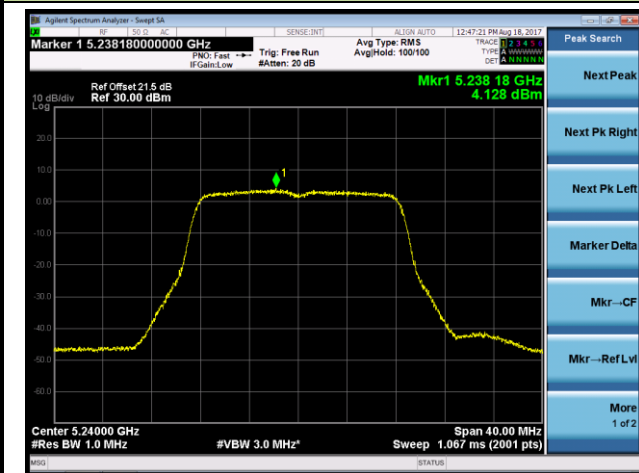

**Channel 42 (5210MHz)**

**Channel 155 (5775MHz)**

802.11a Power Spectral Density - Ant 3 / Ant 0 + 1 + 2 + 3 (CDD Mode)

Channel 36 (5180MHz)

Channel 44 (5220MHz)

Channel 48 (5240MHz)

Channel 149 (5745MHz)

Channel 157 (5785MHz)