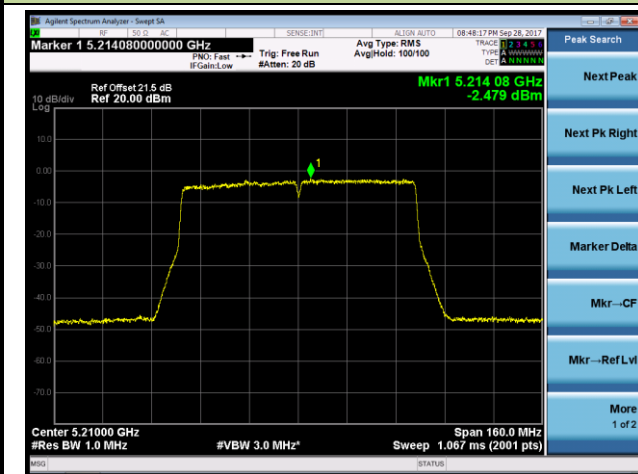

**Channel 165 (5825MHz)**

802.11ac-VHT40 Power Spectral Density - Ant 3 / Ant 0 + 1 + 2 + 3 (CDD Mode)

Channel 38 (5190MHz)

Channel 46 (5230MHz)

Channel 151 (5755MHz)

Channel 159 (5795MHz)

**802.11ac-VHT80 Power Spectral Density - Ant 3 / Ant 0 + 1 + 2 + 3 (CDD Mode)**
**Channel 42 (5210MHz)**

**Channel 155 (5775MHz)**

**802.11ac-VHT80+80 Power Spectral Density - Ant 3 / Ant 2 + 3 (Ant 0 + 1 + 2 + 3) (CDD Mode)**
**Channel 42 (5210MHz)**

**Channel 155 (5775MHz)**

802.11n-HT20 Power Spectral Density - Ant 0 / Ant 0 + 1 + 2 + 3 (Beam-Forming Mode)