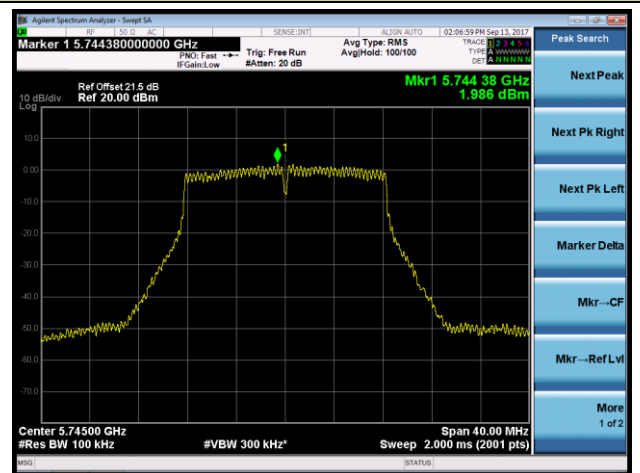

**Channel 42 (5210MHz)**

**Channel 155 (5775MHz)**

802.11a Power Spectral Density - Ant 3 / Ant 0 + 1 + 2 + 3 (CDD Mode)

Channel 36 (5180MHz)

Channel 44 (5220MHz)

Channel 48 (5240MHz)

Channel 149 (5745MHz)

Channel 157 (5785MHz)