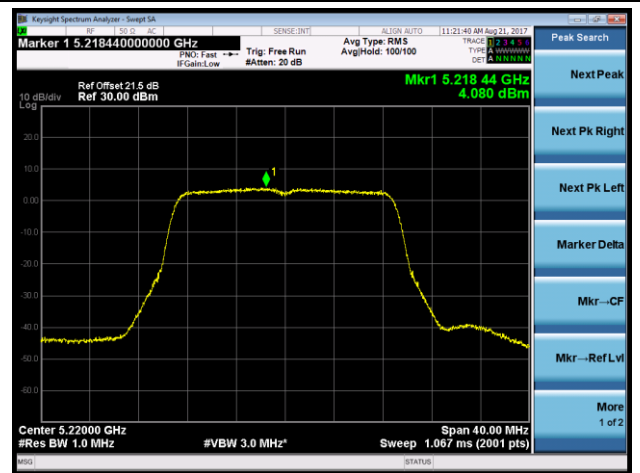

**Channel 44 (5220MHz)**

**Channel 48 (5240MHz)**

**Channel 52 (5260MHz)**

**Channel 157 (5785MHz)**

**Channel 165 (5825MHz)**

**802.11n-HT40 Power Spectral Density - Ant 2 / Ant 0 + 1 + 2 + 3 (CDD Mode)**
**Channel 38 (5190MHz)**

**Channel 46 (5230MHz)**

**Channel 151 (5755MHz)**

**Channel 159 (5795MHz)**

802.11ac-VHT20 Power Spectral Density - Ant 2 / Ant 0 + 1 + 2 + 3 (CDD Mode)

Channel 36 (5180MHz)

Channel 44 (5220MHz)

Channel 48 (5240MHz)