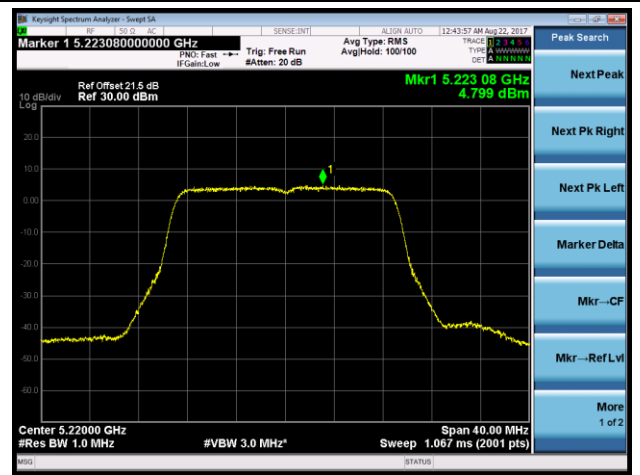

Channel 44 (5220MHz)