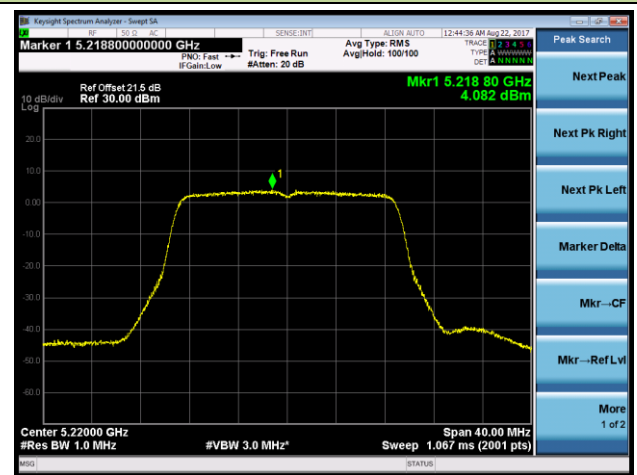

802.11a Power Spectral Density - Ant 2 / Ant 0 + 1 + 2 + 3 (CDD Mode)

Channel 36 (5180MHz)

Channel 44 (5220MHz)

Channel 48 (5240MHz)

Channel 149 (5745MHz)

Channel 157 (5785MHz)

Channel 165 (5825MHz)

**802.11n-HT20 Power Spectral Density - Ant 2 / Ant 0 + 1 + 2 + 3 (CDD Mode)**
**Channel 36 (5180MHz)**

**Channel 44 (5220MHz)**

**Channel 48 (5240MHz)**

**Channel 52 (5260MHz)**

**Channel 157 (5785MHz)**

**Channel 165 (5825MHz)**

**802.11n-HT40 Power Spectral Density - Ant 2 / Ant 0 + 1 + 2 + 3 (CDD Mode)**
**Channel 38 (5190MHz)**