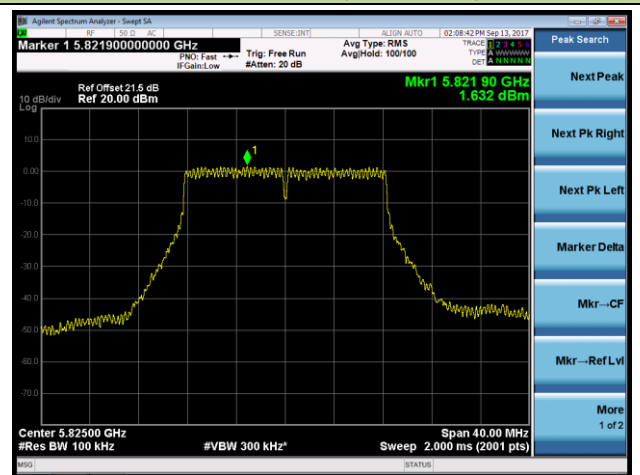

802.11a Power Spectral Density - Ant 2 / Ant 0 + 1 + 2 + 3 (CDD Mode)

Channel 36 (5180MHz)

Channel 44 (5220MHz)

Channel 48 (5240MHz)

Channel 149 (5745MHz)

Channel 157 (5785MHz)

Channel 165 (5825MHz)

**802.11n-HT20 Power Spectral Density - Ant 2 / Ant 0 + 1 + 2 + 3 (CDD Mode)**
**Channel 36 (5180MHz)**