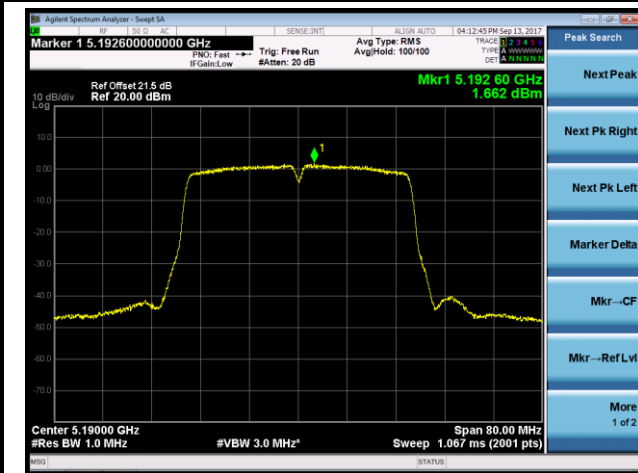

802.11ac-VHT40 Power Spectral Density - Ant 3 / Ant 0 + 1 + 2 + 3 (CDD Mode)

Channel 38 (5190MHz)