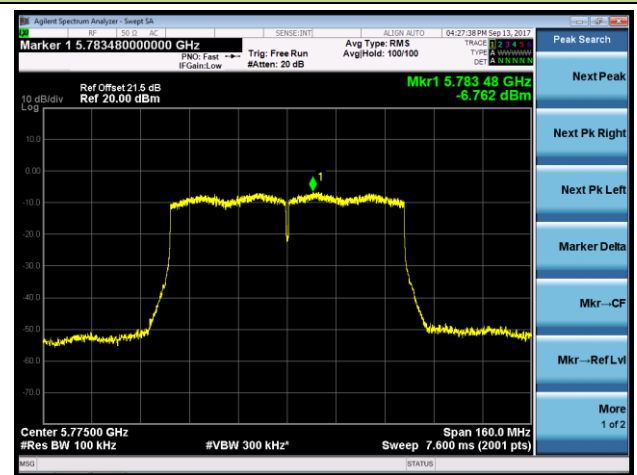

**Channel 165 (5825MHz)**

802.11ac-VHT40 Power Spectral Density - Ant 3 / Ant 0 + 1 + 2 + 3 (CDD Mode)

Channel 38 (5190MHz)

Channel 46 (5230MHz)

Channel 151 (5755MHz)

Channel 159 (5795MHz)

**802.11ac-VHT80 Power Spectral Density - Ant 3 / Ant 0 + 1 + 2 + 3 (CDD Mode)**
**Channel 42 (5210MHz)**

**Channel 155 (5775MHz)**

**802.11ac-VHT80+80 Power Spectral Density - Ant 3 / Ant 2 + 3 (Ant 0 + 1 + 2 + 3) (CDD Mode)**
**Channel 42 (5210MHz)**

**Channel 155 (5775MHz)**

802.11n-HT20 Power Spectral Density - Ant 0 / Ant 0 + 1 + 2 + 3 (Beam-Forming Mode)