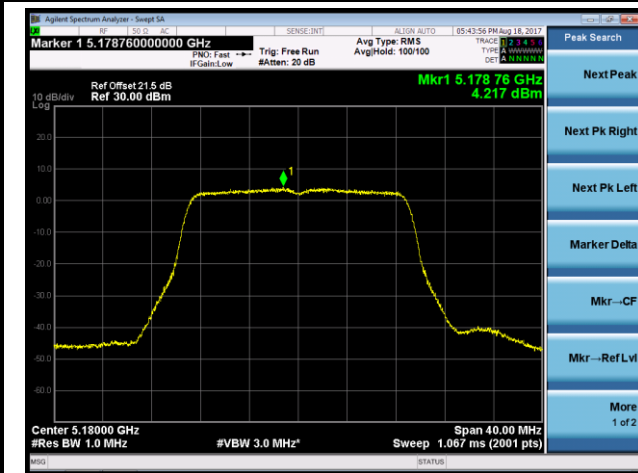

802.11n-HT20 Power Spectral Density - Ant 3 / Ant 0 + 1 + 2 + 3 (CDD Mode)

Channel 36 (5180MHz)