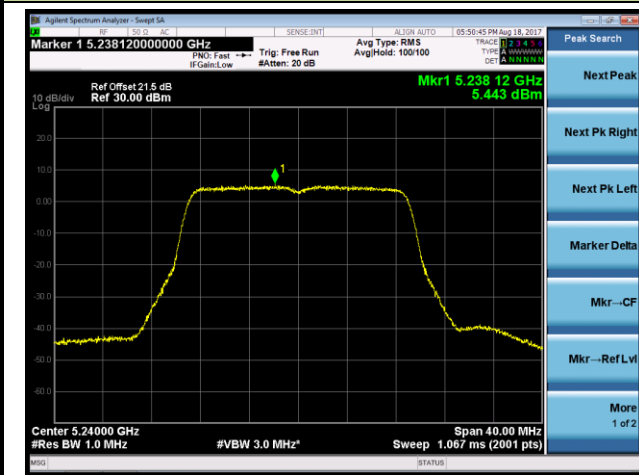

Channel 48 (5240MHz)