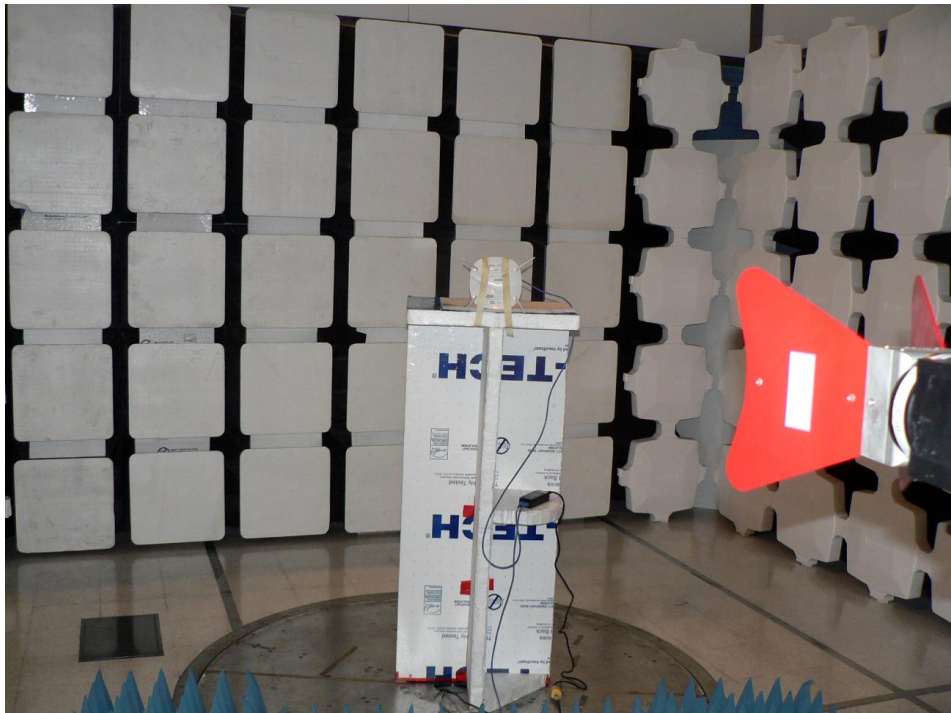

ANT-40 TX Spurious 1-18 GHz

ANT-20w TX Spurious 1-18GHz