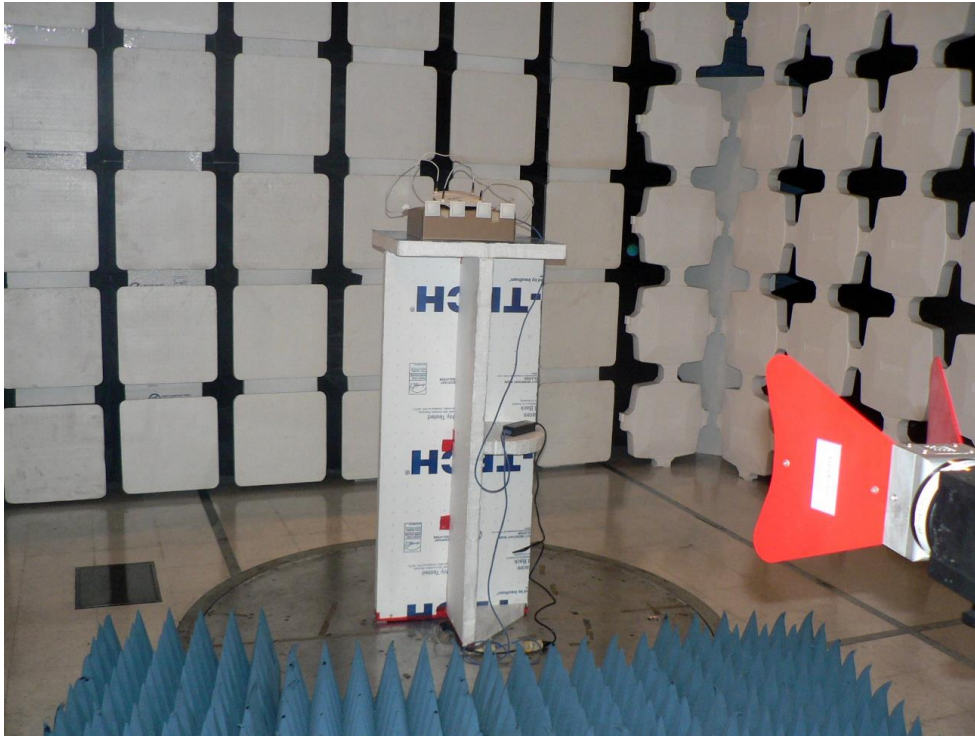

**Aruba Networks**  
ARUB204  
APIN314 / APIN315 Glenfarclas

Test Set Up Photographs

[Next Page]

BLE TX Spurious Emissions 1-18 GHz

RF Conducted

80+80 DFS Conducted

DFS Test Conducted

ANT-13B TX Spurious 1-18 GHz