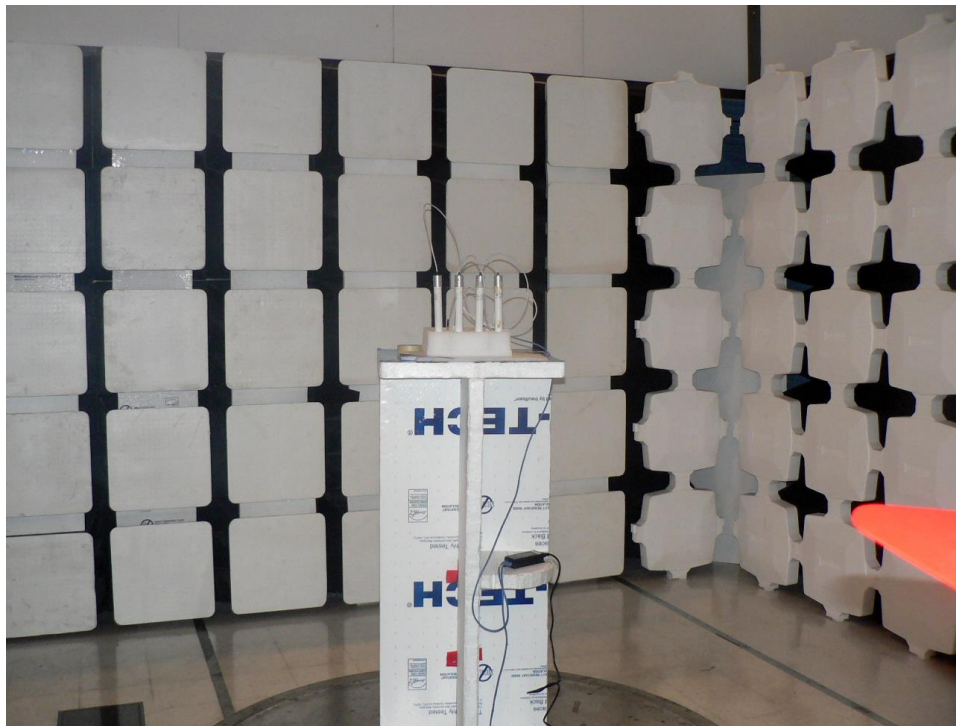

ANT-1w TX Spurious 1-18 GHz

ANT-19 TX Spurious 1-18 GHz