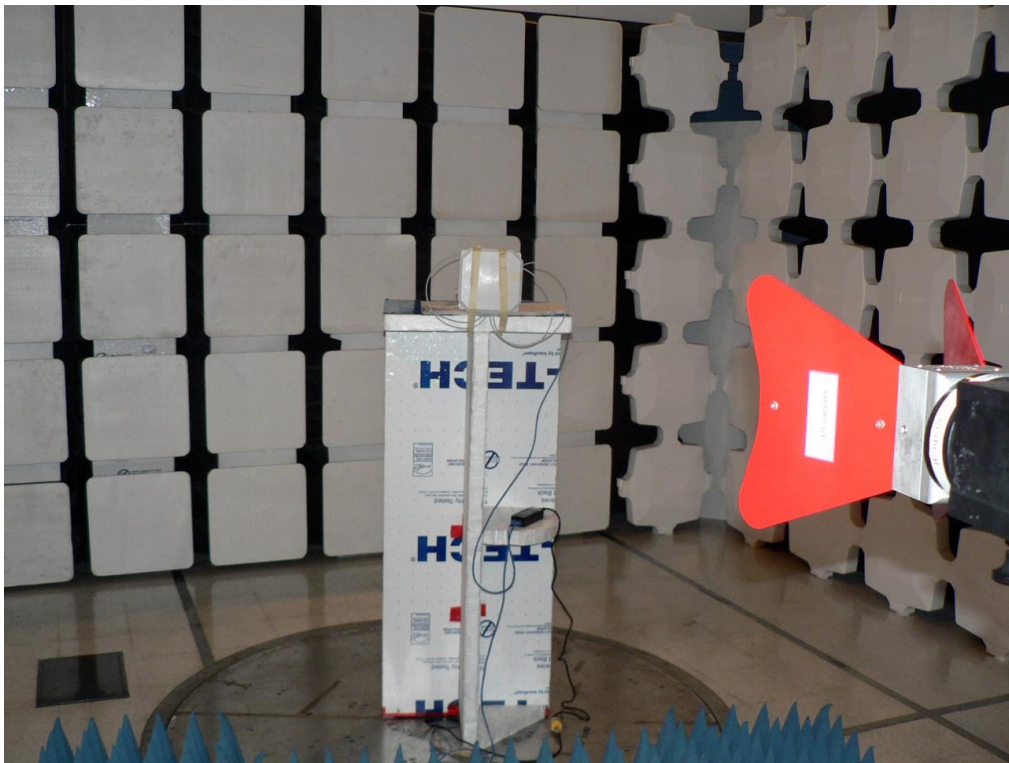

**Aruba Networks**  
ARUB204  
APIN314 / APIN315 Glenfarclas

Test Set Up Photographs

[Next Page]

BLE TX Spurious Emissions 1-18 GHz

RF Conducted

80+80 DFS Conducted

DFS Test Conducted

ANT-13B TX Spurious 1-18 GHz

ANT-19 TX Spurious 1-18 GHz

ANT-1w TX Spurious 1-18 GHz

ANT-20w TX Spurious 1-18GHz

ANT-40 TX Spurious 1-18 GHz

ANT-45 TX Spurious 1-18 GHz

ANT-48 TX Spurious 1-18 GHz

Integral TX Spurious 1-18 GHz

ANT-13B Antenna 1-18 GHz