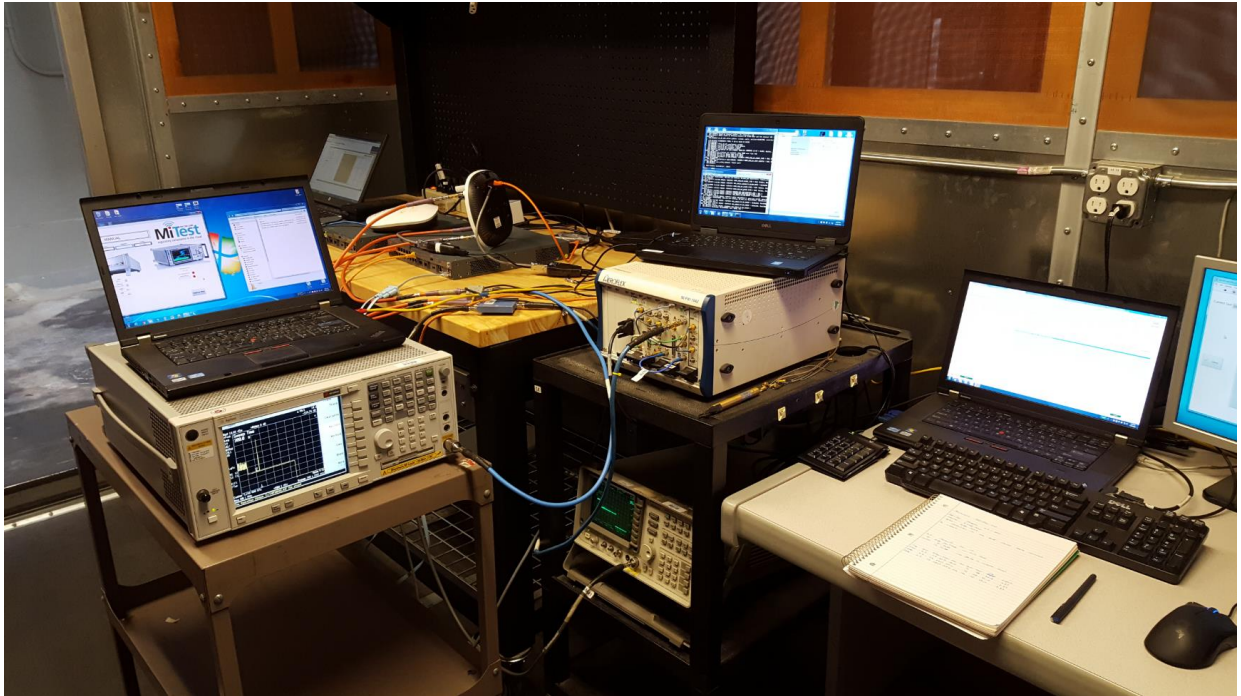

**Aruba Networks**  
ARUB204  
APIN314 / APIN315 Glenfarclas

Test Set Up Photographs

[Next Page]

BLE TX Spurious Emissions 1-18 GHz

RF Conducted

80+80 DFS Conducted

DFS Test Conducted

ANT-13B TX Spurious 1-18 GHz

ANT-19 TX Spurious 1-18 GHz

ANT-1w TX Spurious 1-18 GHz

ANT-20w TX Spurious 1-18GHz

ANT-40 TX Spurious 1-18 GHz

ANT-45 TX Spurious 1-18 GHz

ANT-48 TX Spurious 1-18 GHz

Integral TX Spurious 1-18 GHz

ANT-13B Antenna 1-18 GHz

Integral Antenna 1-18 GHz

AP314 RF Conducted