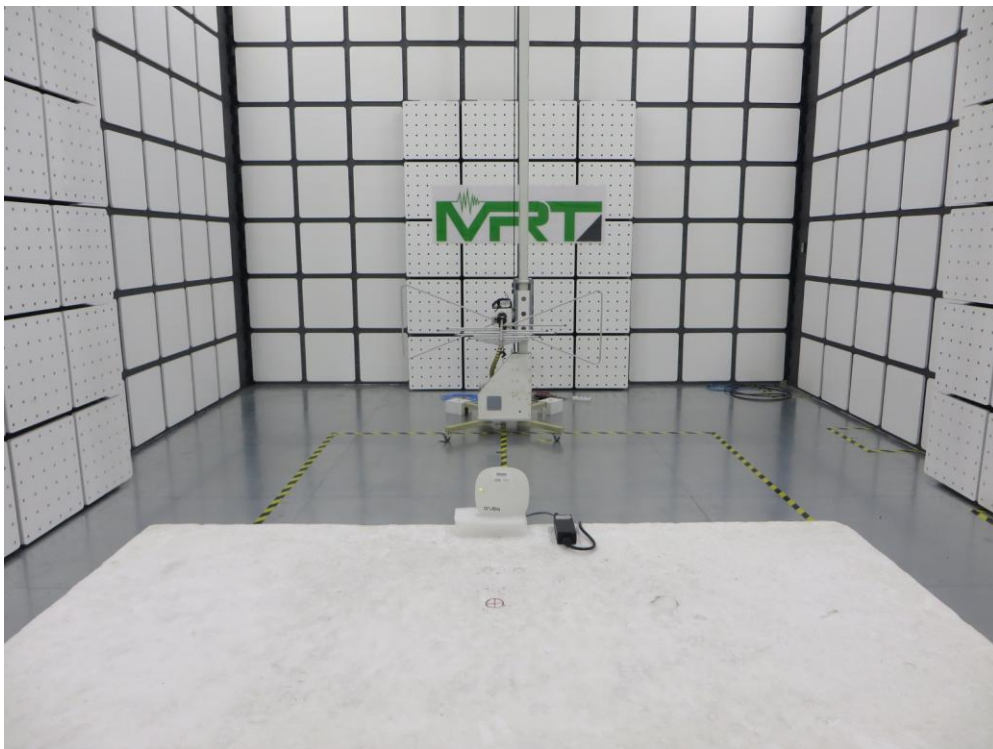

FCC Part15C & 15E Test Setup Photo

Description: Front view of Conducted Emission Test Setup

Description: Back view of Conducted Emission Test Setup

Description: Radiated Emission Test Setup for 9kHz ~ 30MHz

Description: Radiated Emission Test Setup for 30MHz ~ 1GHz

Description: Radiated Emission Test Setup for 1GHz ~ 18GHz

Description: Radiated Emission Test Setup for 18GHz ~ 40GHz