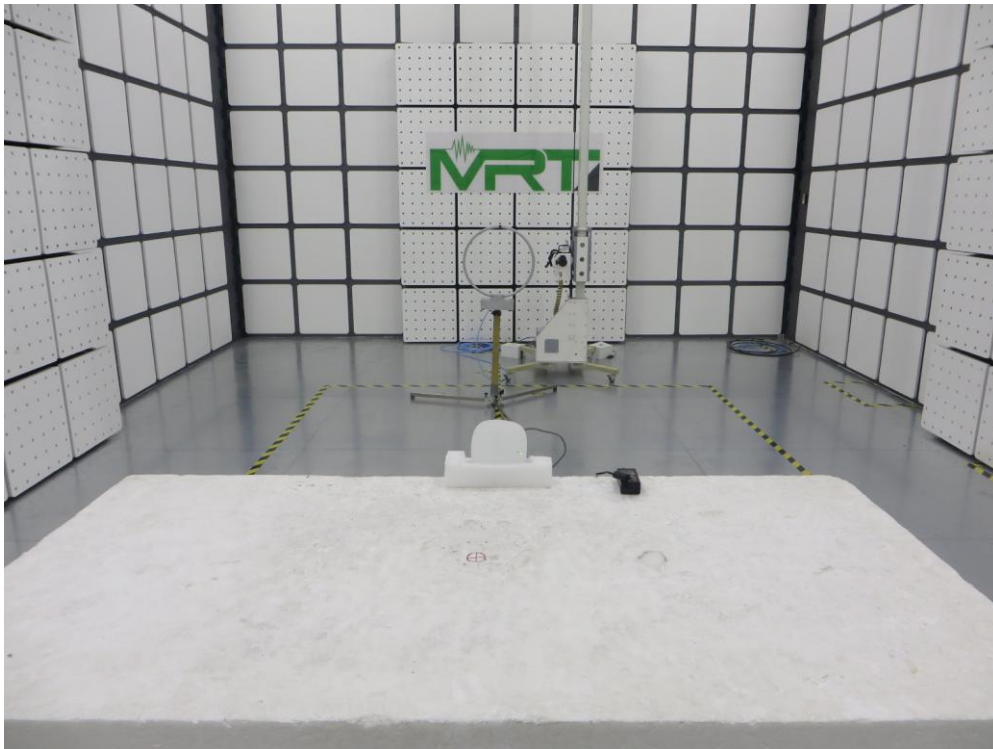

FCC Part15C & 15E Test Setup Photo

Description: Front view of Conducted Emission Test Setup

Description: Back view of Conducted Emission Test Setup

Description: Radiated Emission Test Setup for 9kHz ~ 30MHz

Description: Radiated Emission Test Setup for 30MHz ~ 1GHz

Description: Radiated Emission Test Setup for 1GHz ~ 18GHz

Description: Radiated Emission Test Setup for 18GHz ~ 40GHz